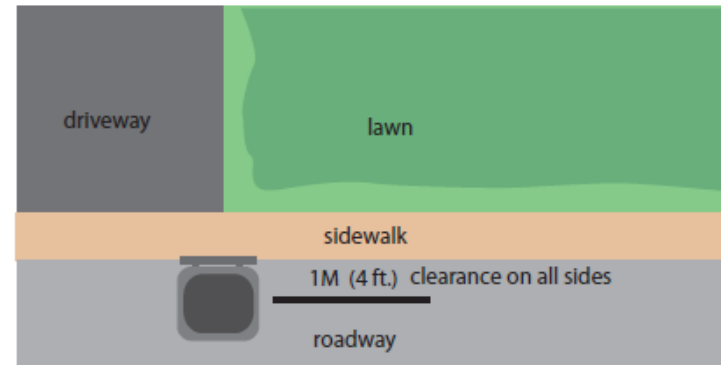

Starting

, only garbage stored in the cart will be collected. Refuse not stored in a cart will not be collected.