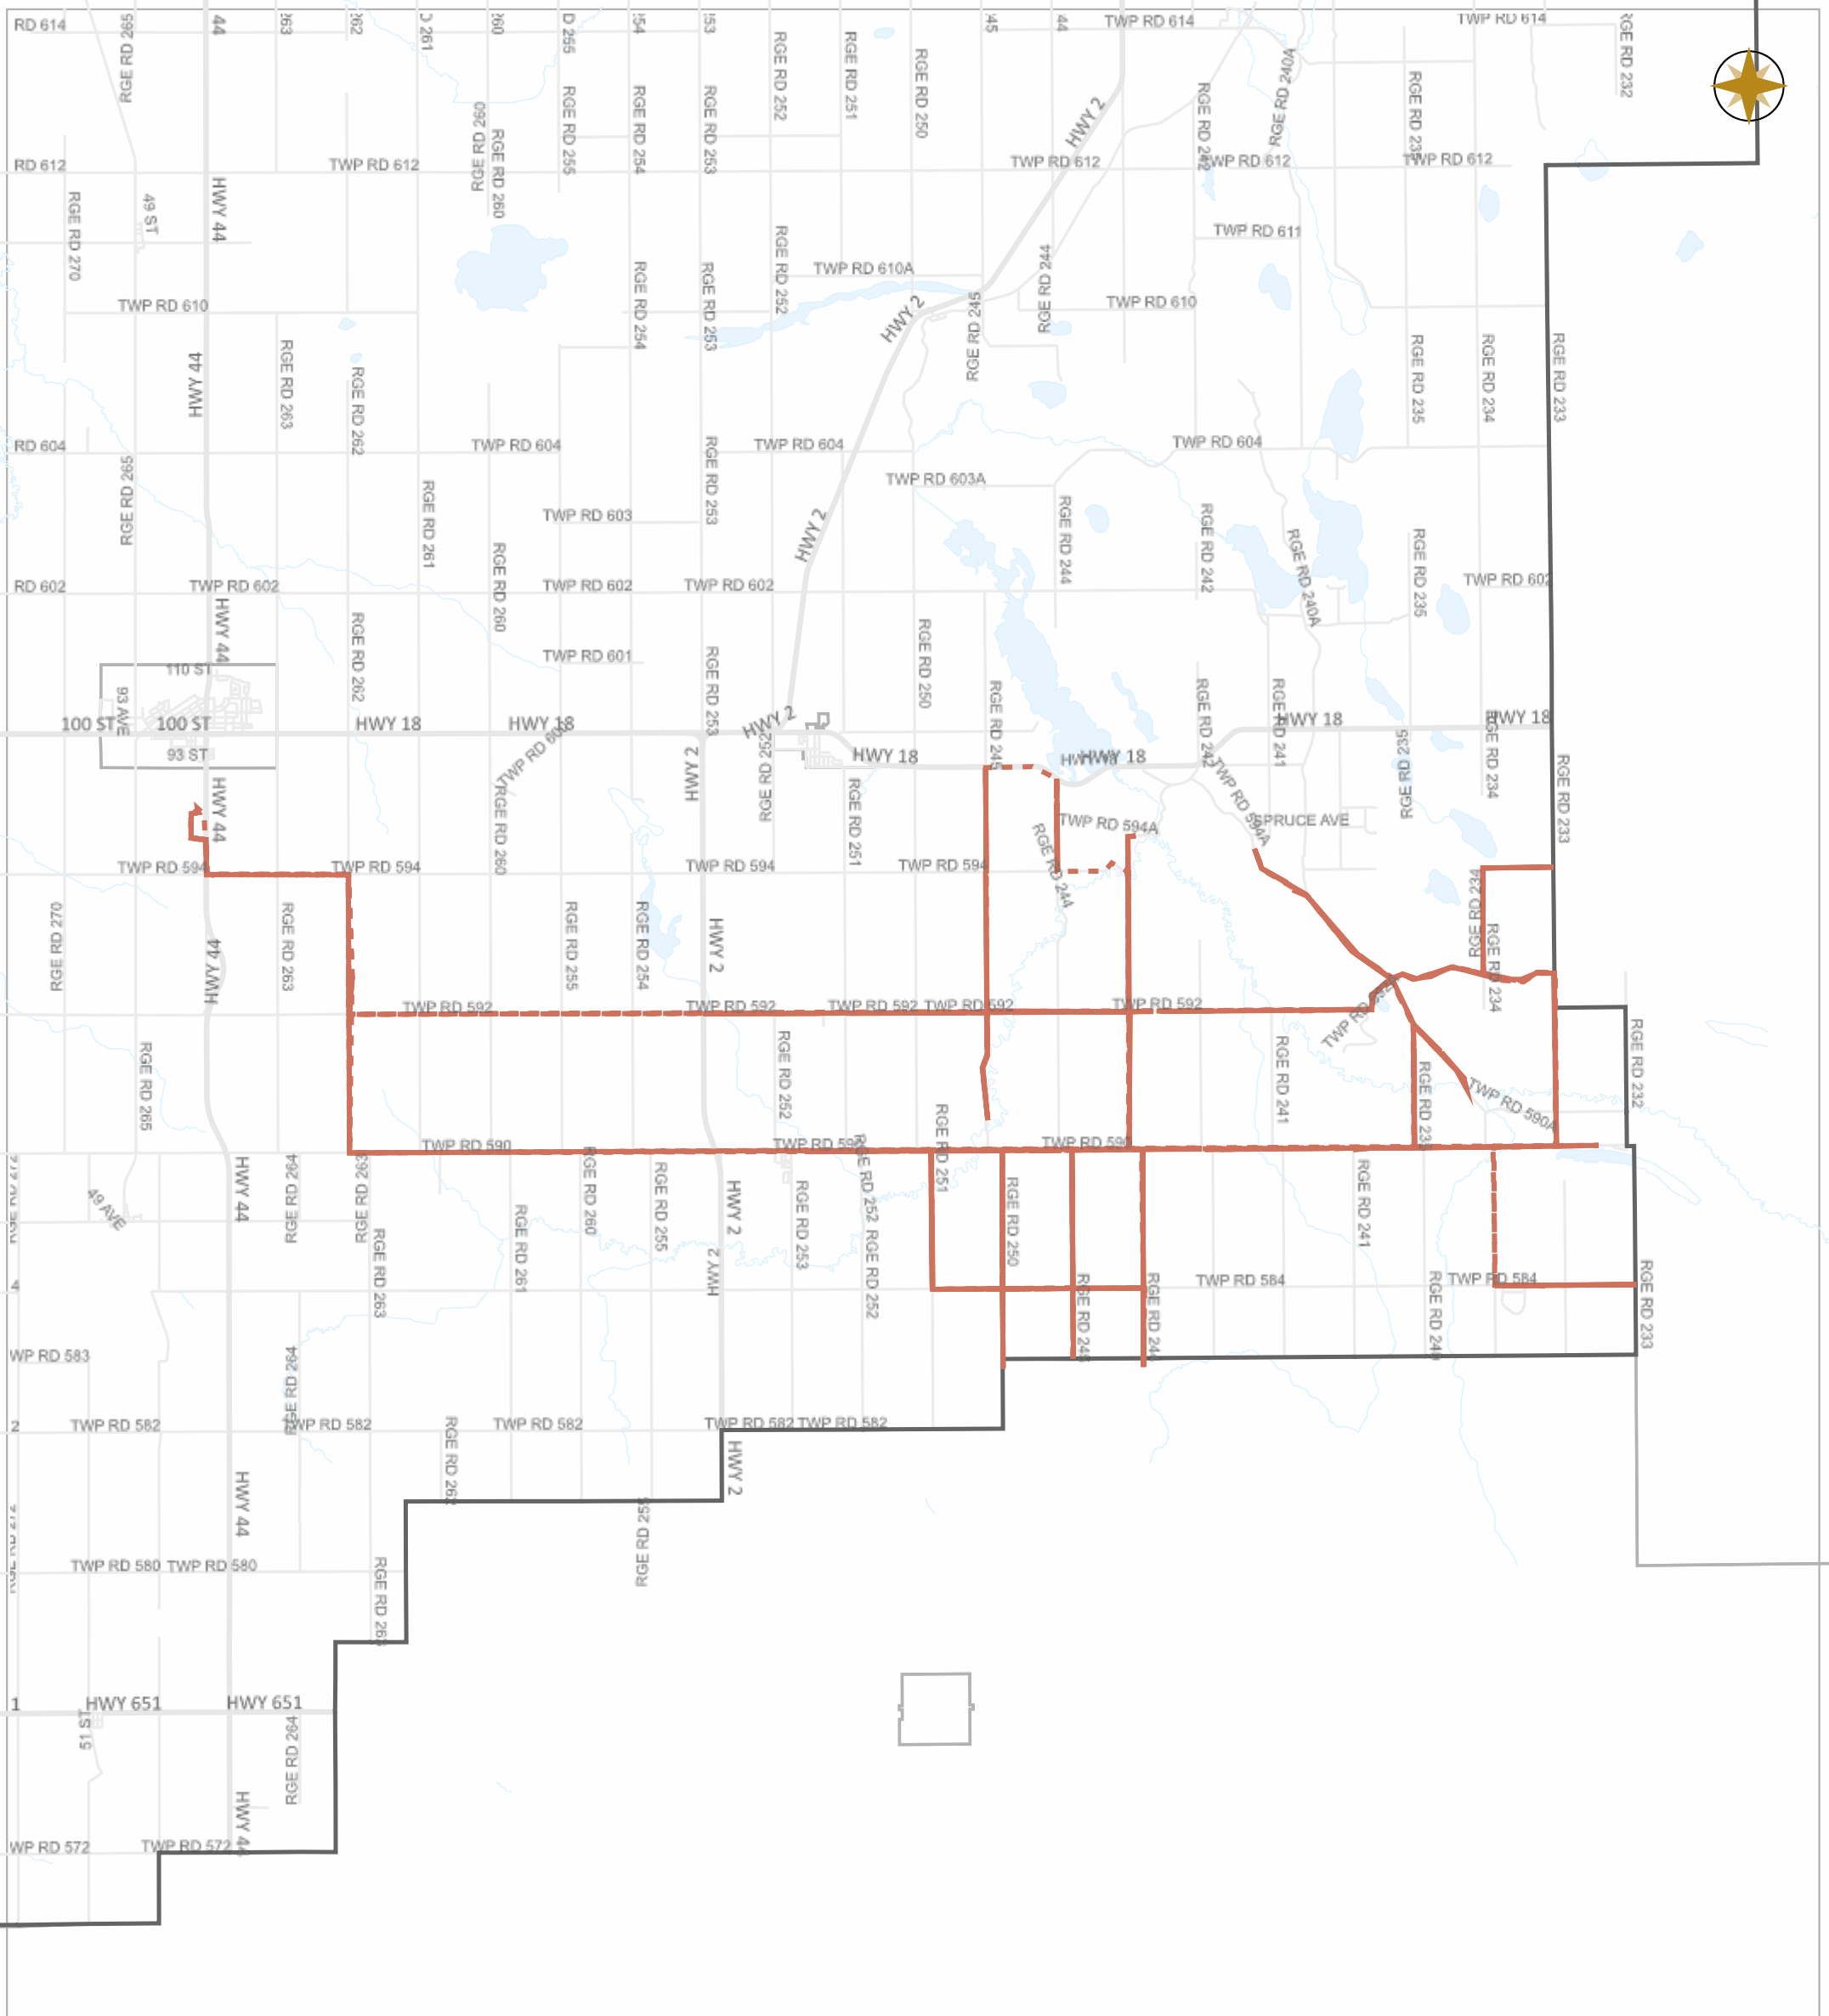

WESTLOCK COUNTY - WEEKLY GRADING REPORT

05-28-2023 ~ 06-03-2023

Legend

- GR1418
- GR1419
- GR1420
- GR1421
- GR1422
- GR1423
- GR1424
- GR1425
- GR1426
- GR1427
- GR1428
- Highway Municipal
- Boundary

Scale

WESTLOCK COUNTY MAP

10336 – 106 Street
 Westlock, Alberta T7P 2G1
 Tel: 780-349-3346
 Toll Free: 1-877-349-5880
 Fax: 780-349-2012

Map Projection: 3TM 114W NAD 83

Date: Jun.05, 2023

Scale

Legend

- Work Layers (Speed 1~7 mile/h)
- - - Tracking
- Roads