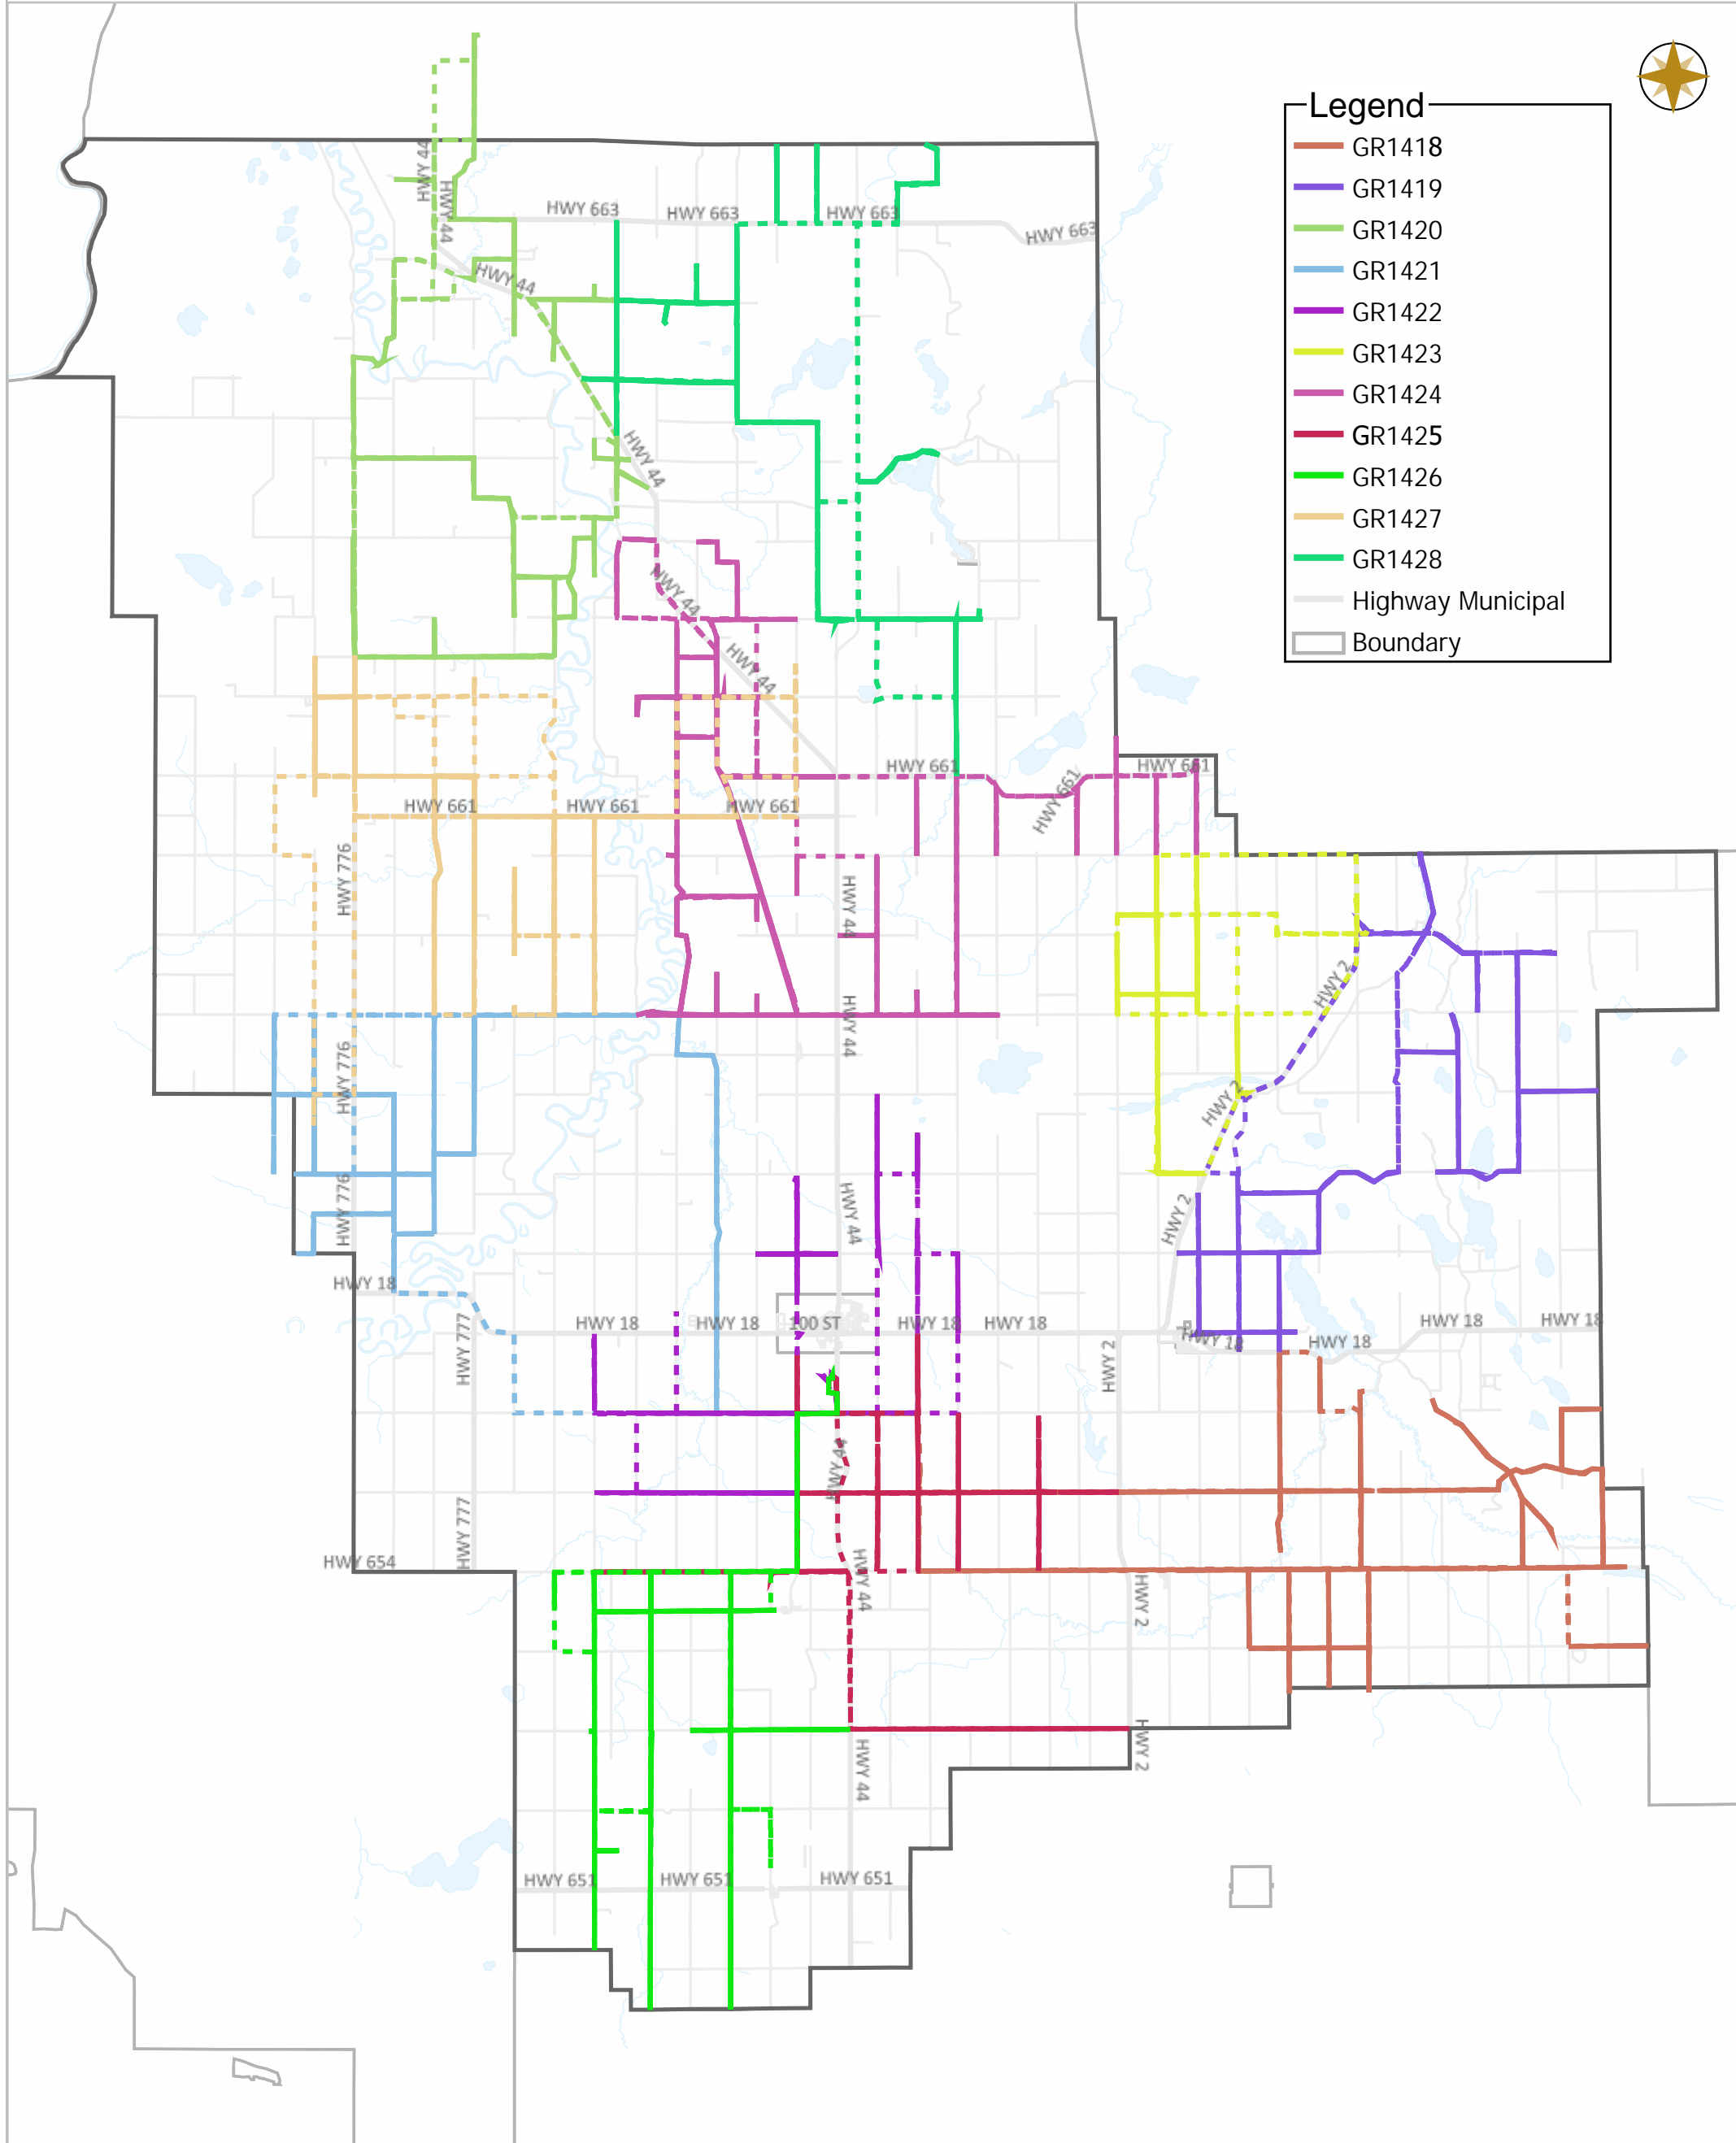

WESTLOCK COUNTY - WEEKLY GRADING REPORT

05-28-2023 ~ 06-03-2023

Legend

- GR1418
- GR1419
- GR1420
- GR1421
- GR1422
- GR1423
- GR1424
- GR1425
- GR1426
- GR1427
- GR1428
- Highway Municipal
- Boundary

Scale

WESTLOCK COUNTY MAP

10336 – 106 Street
 Westlock, Alberta T7P 2G1
 Tel: 780-349-3346
 Toll Free: 1-877-349-5880
 Fax: 780-349-2012

Map Projection: 3TM 114W NAD 83

Date: Jun.05, 2023

Scale

Legend

- Work Layers (Speed 1~7 mile/h)
- - - Tracking
- Roads

WESTLOCK COUNTY MAP

Map Projection: 3TM 114W NAD 83

10336 - 106 Street
 Westlock, Alberta T7P 2G1
 Tel: 780-349-3346
 Toll Free: 1-877-349-5880
 Fax: 780-349-2012

Date: Jun.05, 2023

Scale

Legend

- Work Layers (Speed 1~7 mile/h)
- - - Tracking
- Roads