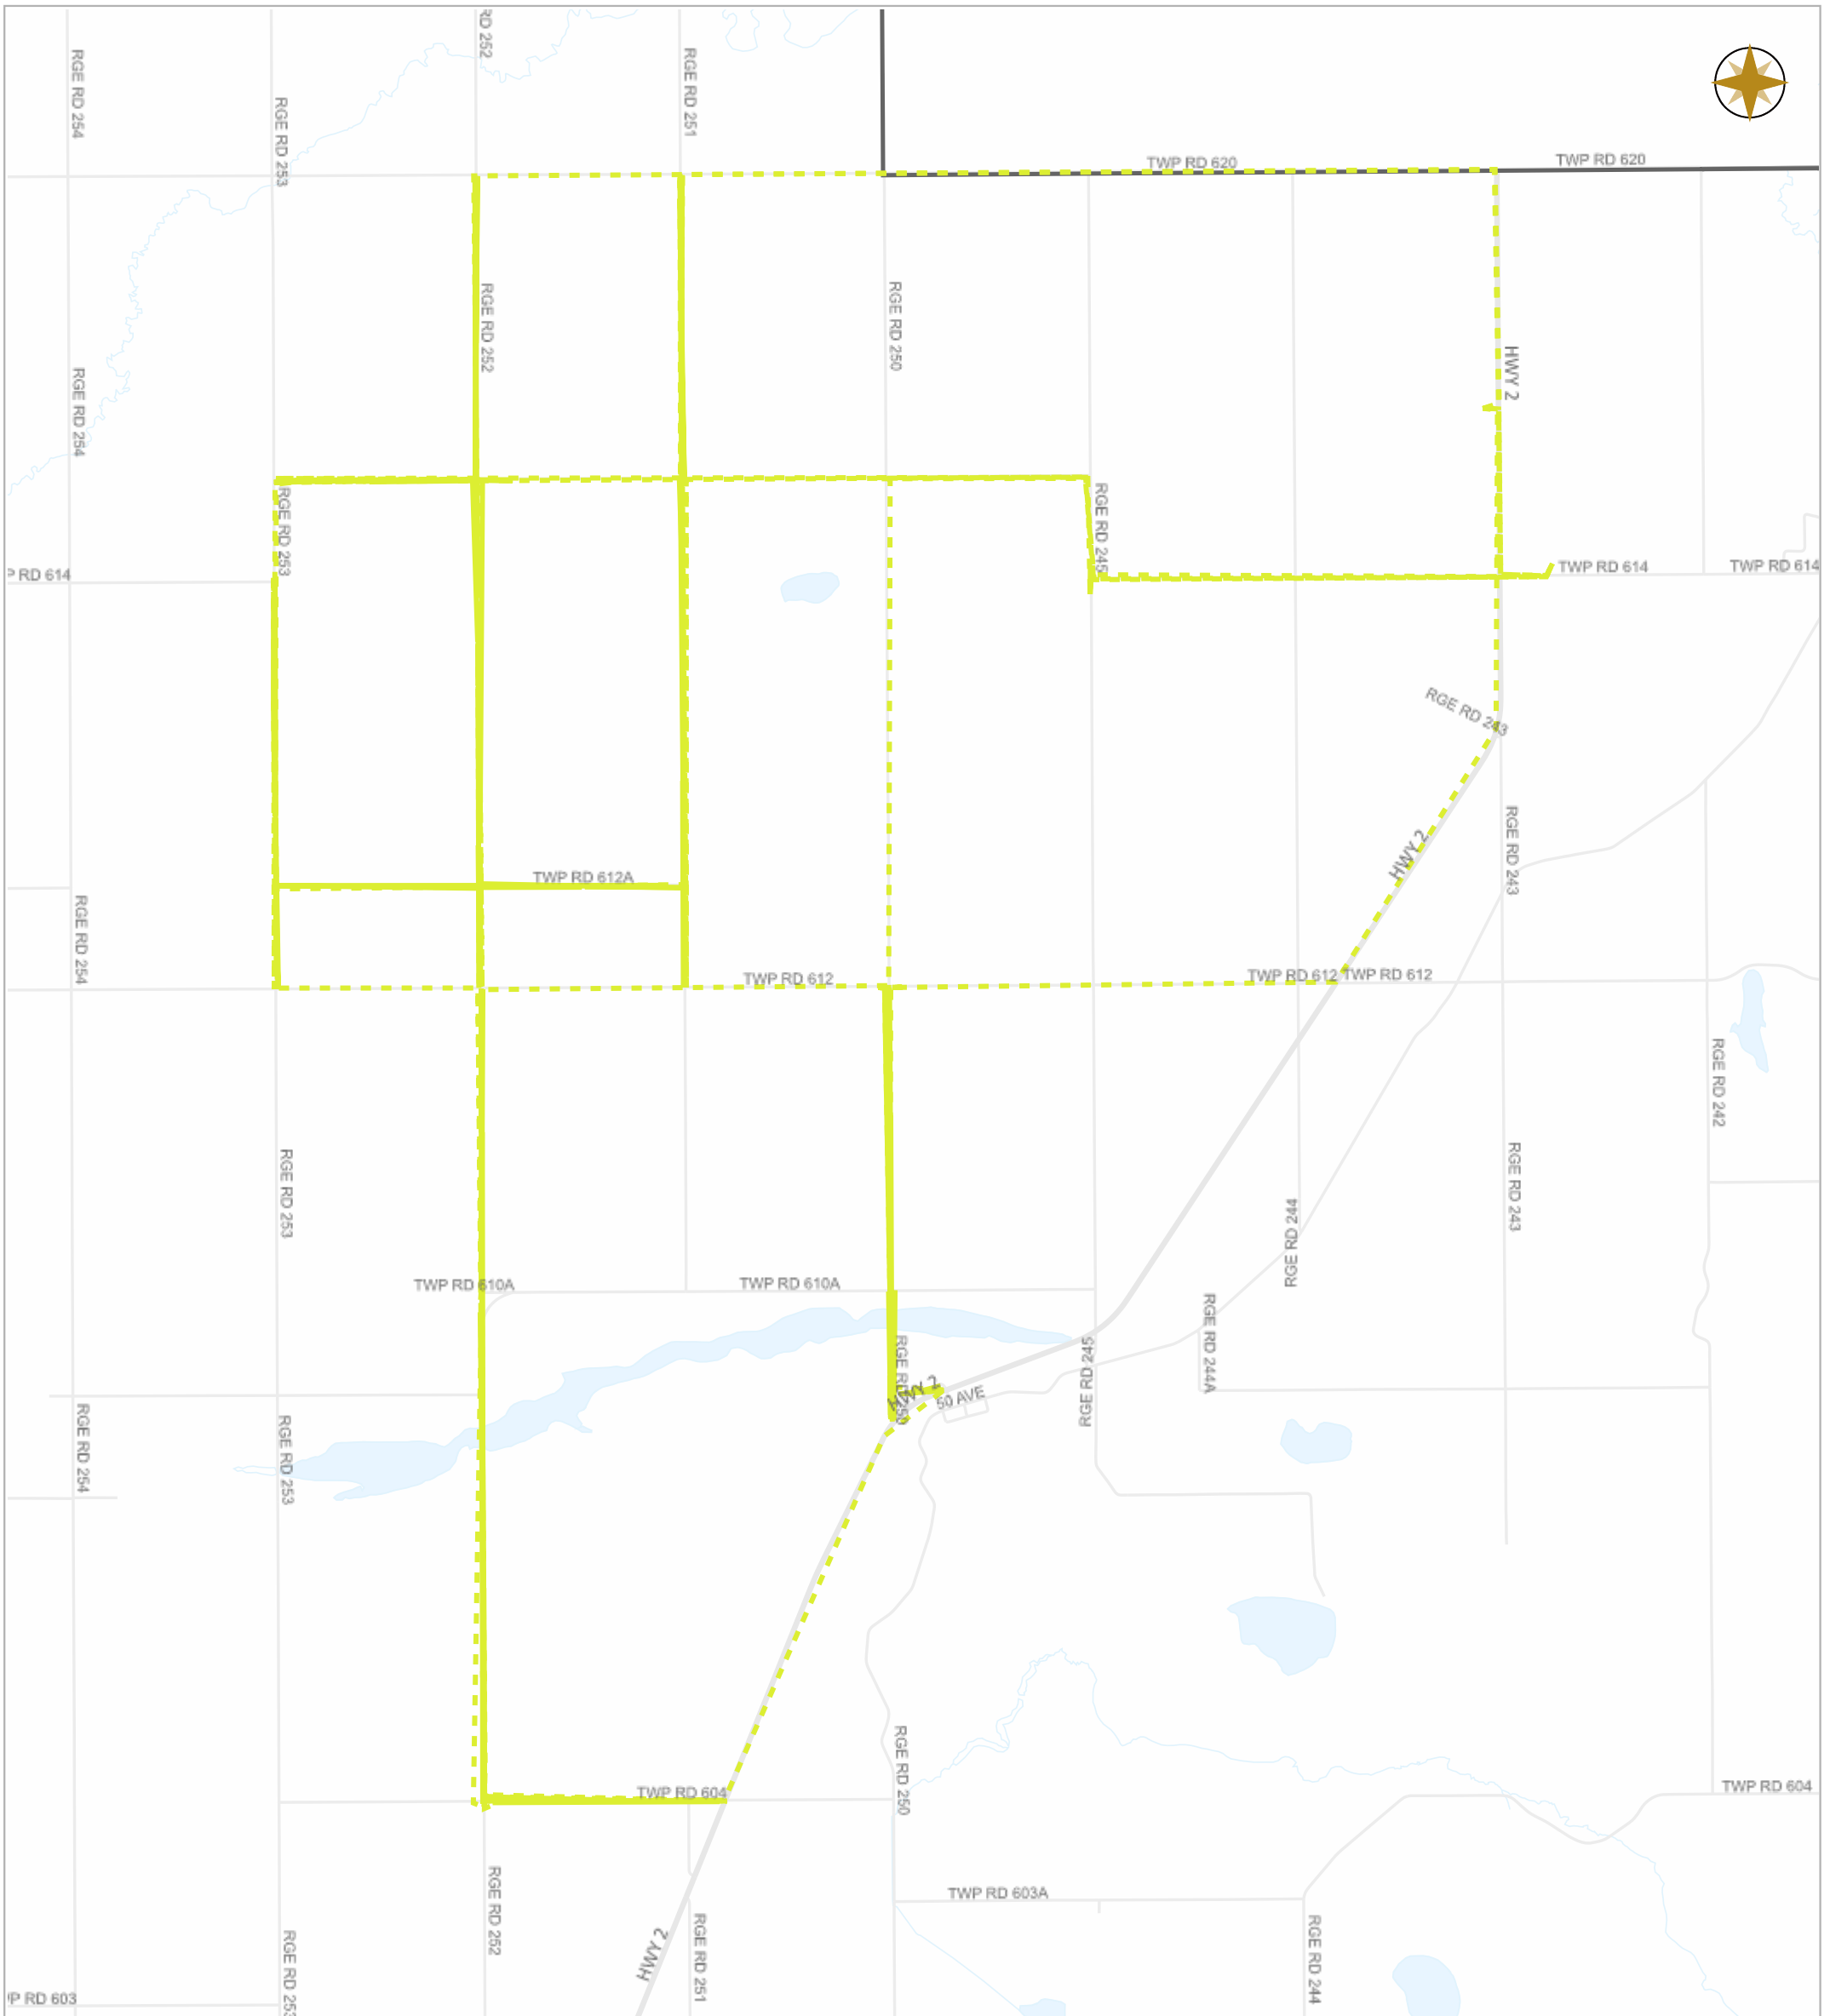

Legend

- Work Layers (Speed 1~7 mile/h)
- - - Tracking
- Roads

WESTLOCK COUNTY MAP

Map Projection: 3TM 114W NAD 83

10336 – 106 Street
Westlock, Alberta T7P 2G1
Tel: 780-349-3346
Toll Free: 1-877-349-5880
Fax: 780-349-2012

Date: Jun.05, 2023