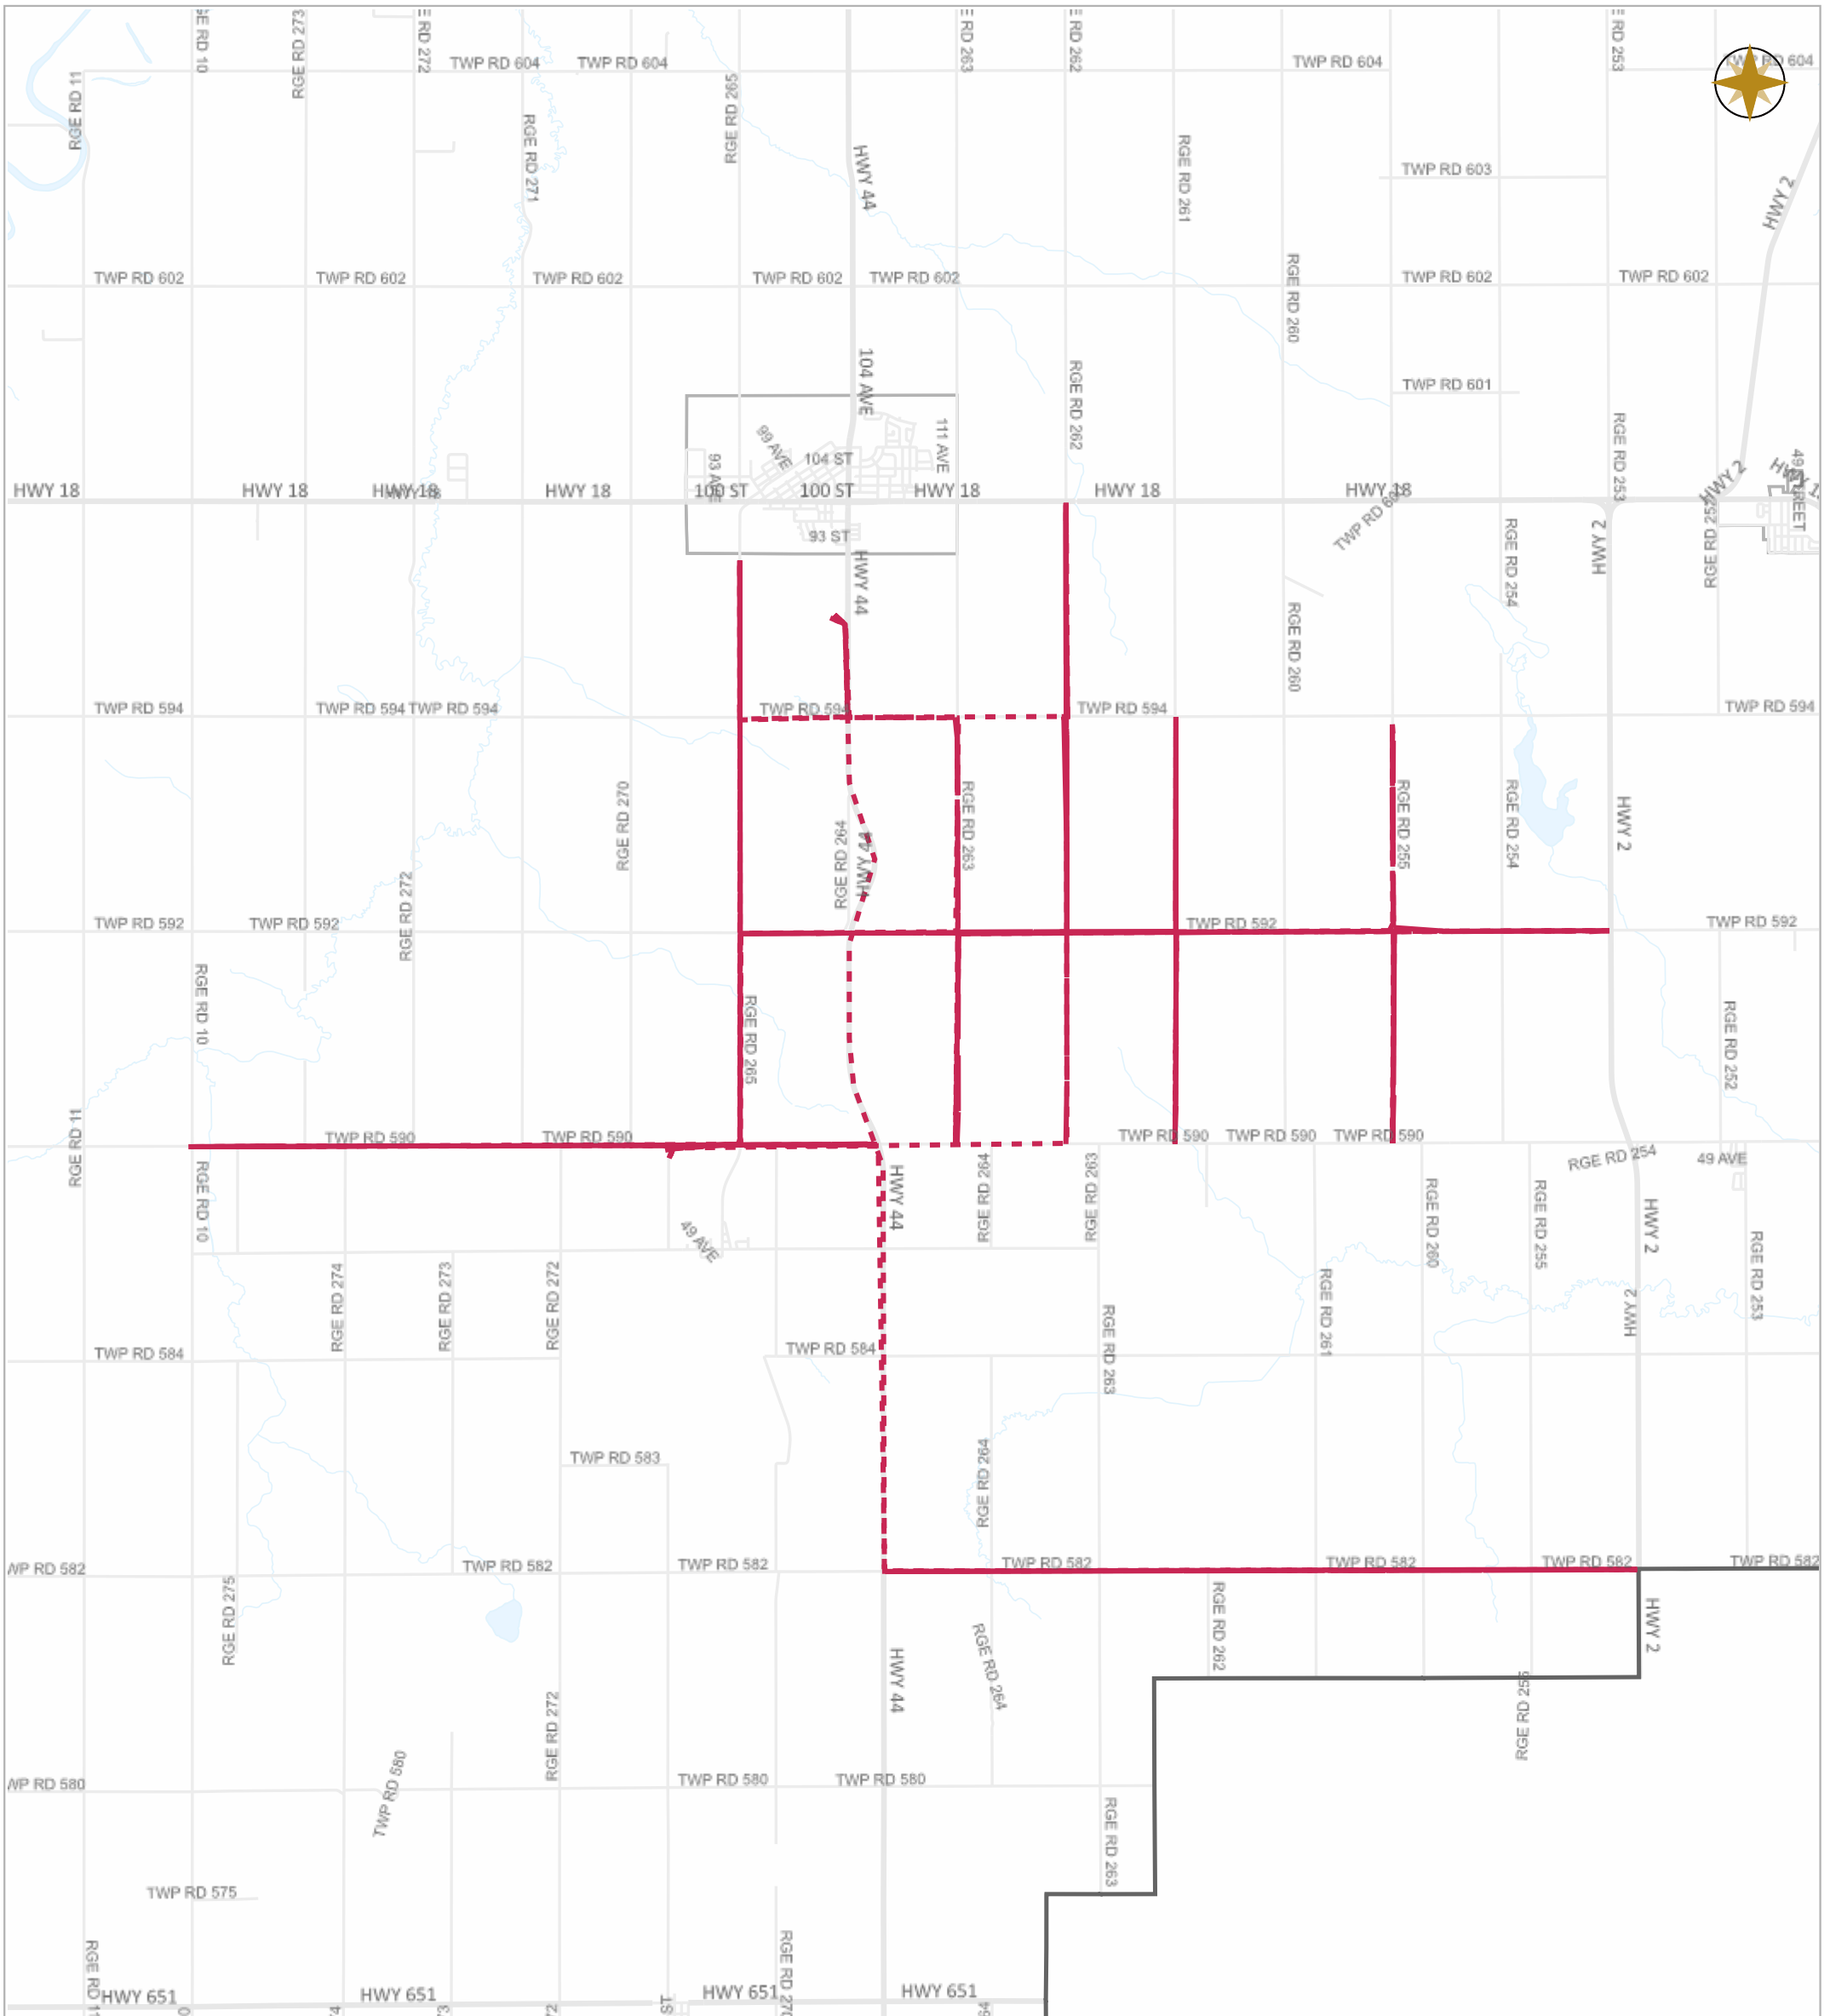

Legend

- Work Layers (Speed 1~7 mile/h)
- - - Tracking
- Roads

WESTLOCK COUNTY MAP

Map Projection: 3TM 114W NAD 83

10336 – 106 Street
Westlock, Alberta T7P 2G1

Tel: 780-349-3346
Toll Free: 1-877-349-5880
Fax: 780-349-2012

Date: Jun.05, 2023