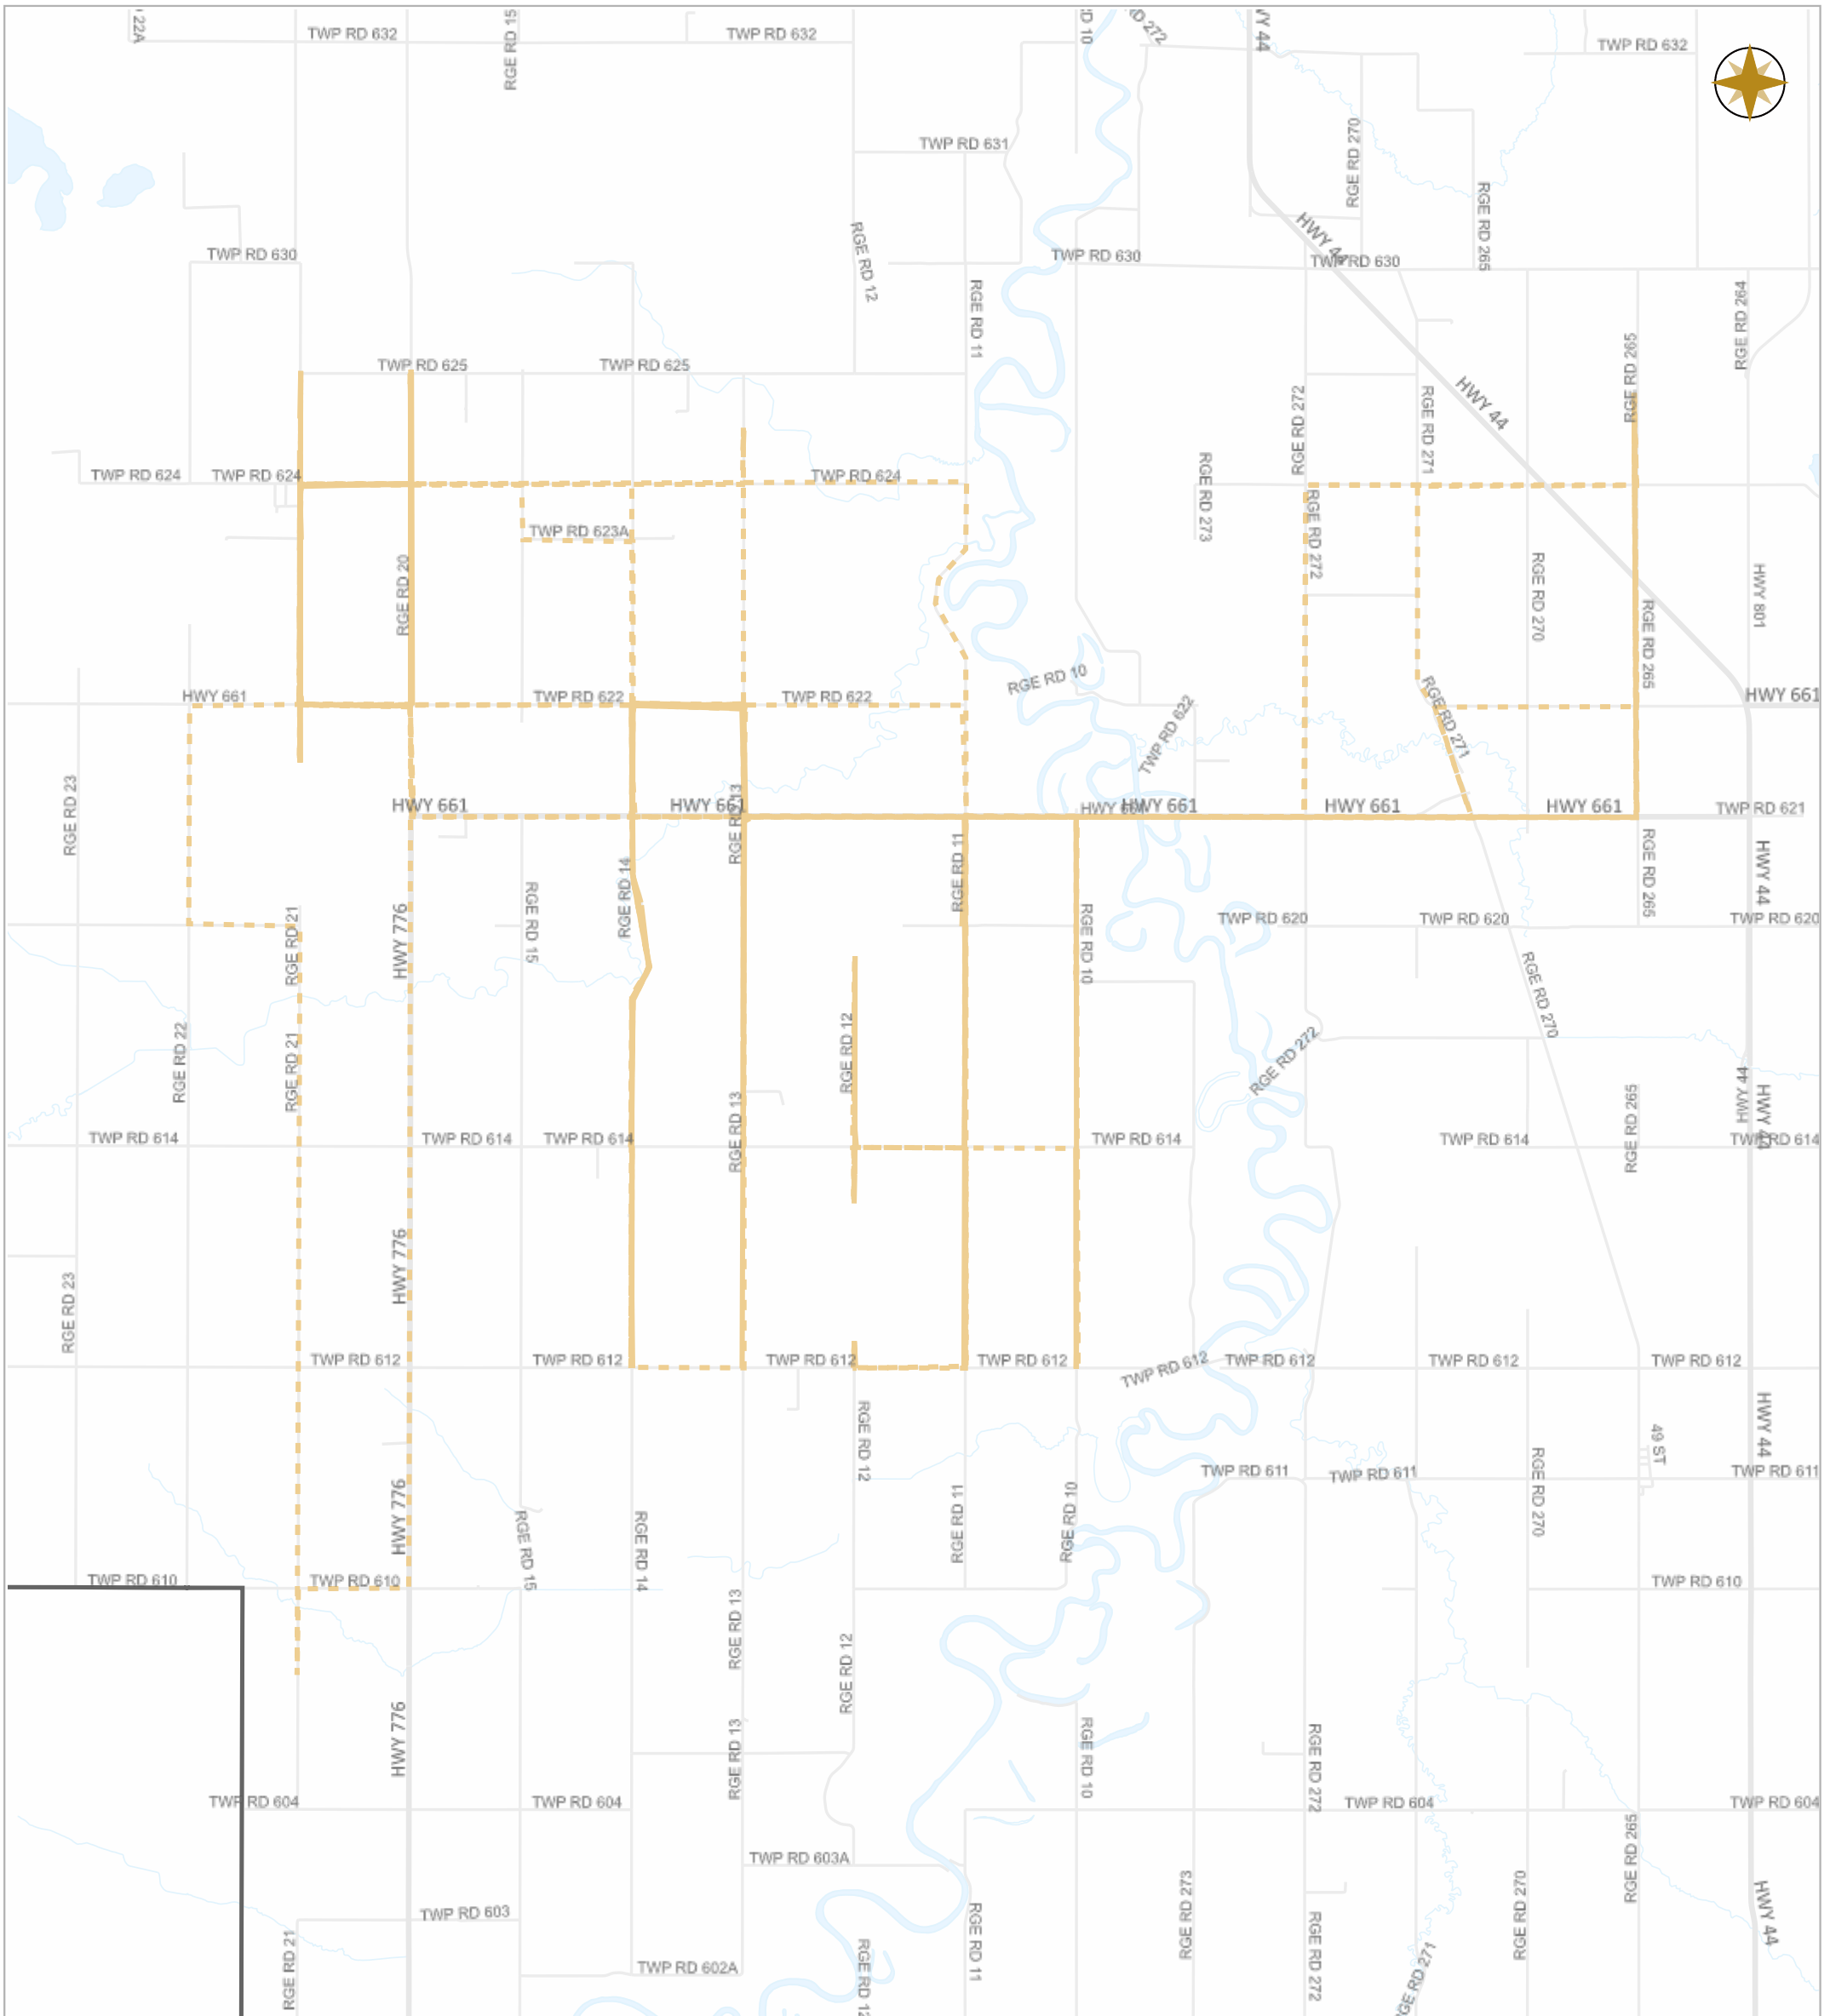

Legend

- Work Layers (Speed 1~7 mile/h)
- - - Tracking
- Roads

WESTLOCK COUNTY MAP

Map Projection: 3TM 114W NAD 83

10336 – 106 Street
Westlock, Alberta T7P 2G1

Tel: 780-349-3346
Toll Free: 1-877-349-5880
Fax: 780-349-2012

Date: Jun.05, 2023