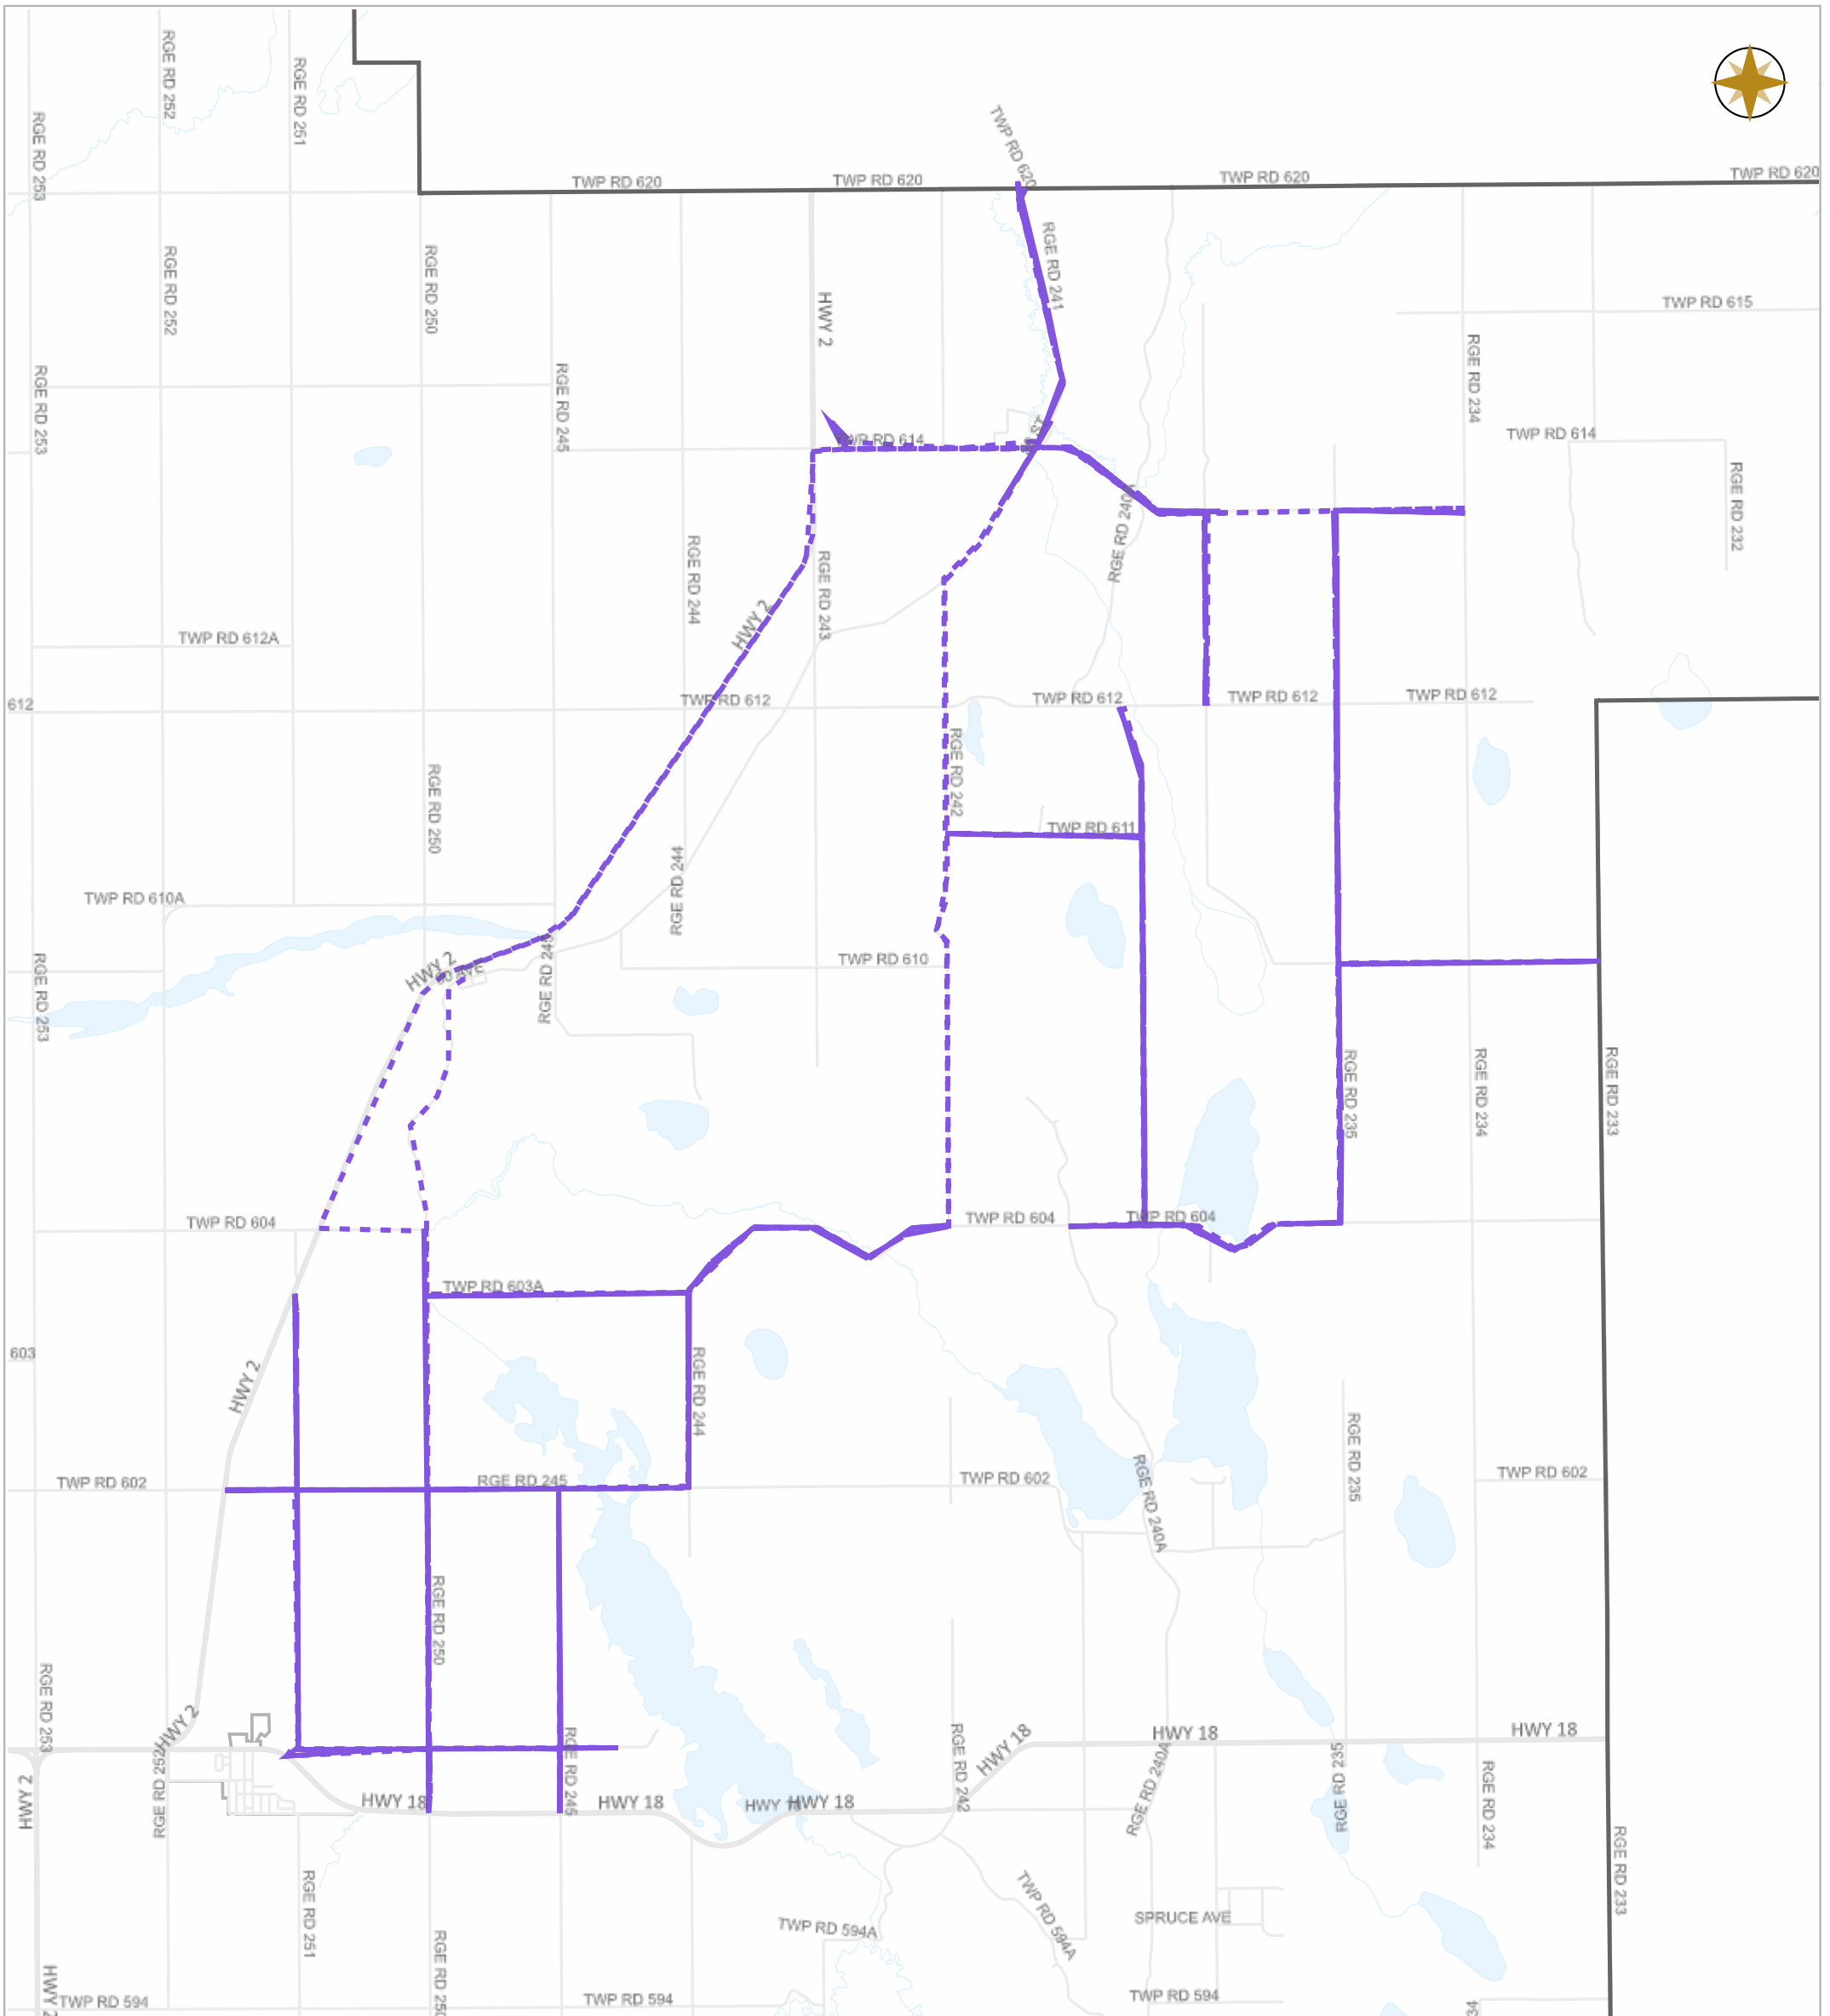

Scale

Legend

- Work Layers (Speed 1~7 mile/h)
- - - Tracking
- Roads

WESTLOCK COUNTY MAP

Map Projection: 3TM 114W NAD 83

10336 – 106 Street
Westlock, Alberta T7P 2G1

Tel: 780-349-3346
Toll Free: 1-877-349-5880
Fax: 780-349-2012

Date: Jun.05, 2023