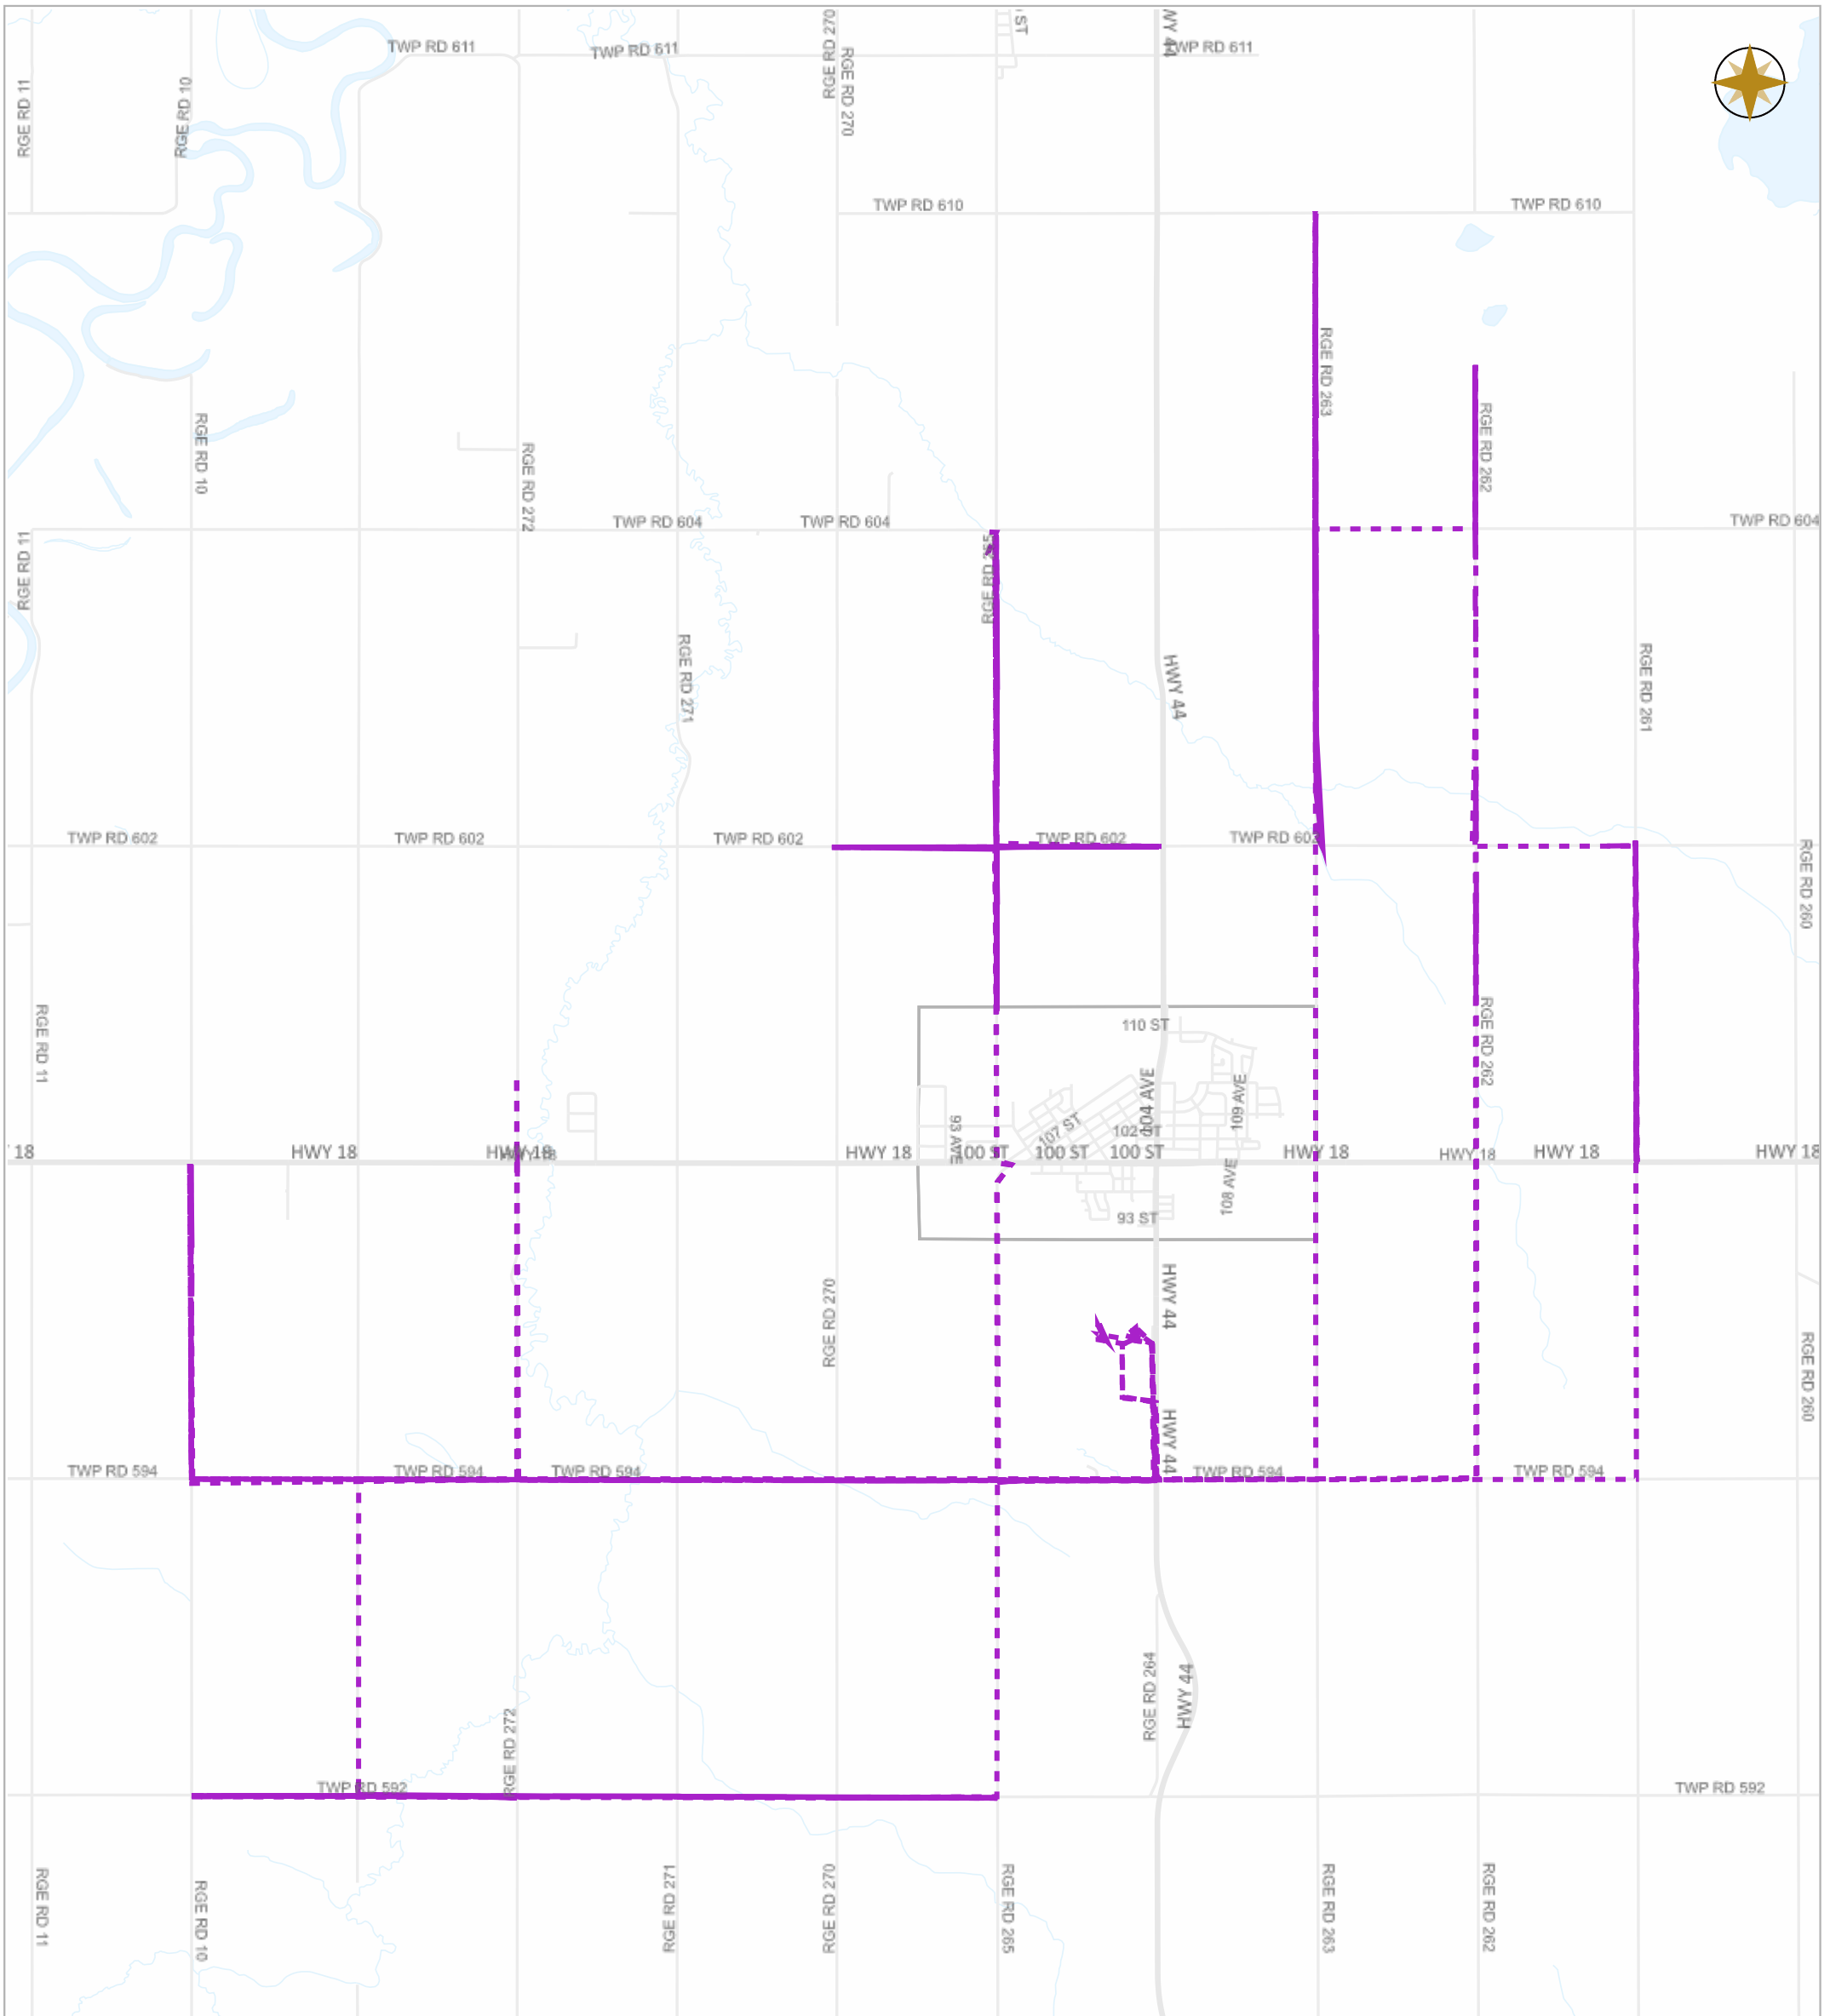

Legend

- Work Layers (Speed 1~7 mile/h)
- - - Tracking
- Roads

WESTLOCK COUNTY MAP

Map Projection: 3TM 114W NAD 83

10336 – 106 Street
Westlock, Alberta T7P 2G1

Tel: 780-349-3346
Toll Free: 1-877-349-5880
Fax: 780-349-2012

Date: Jun.05, 2023