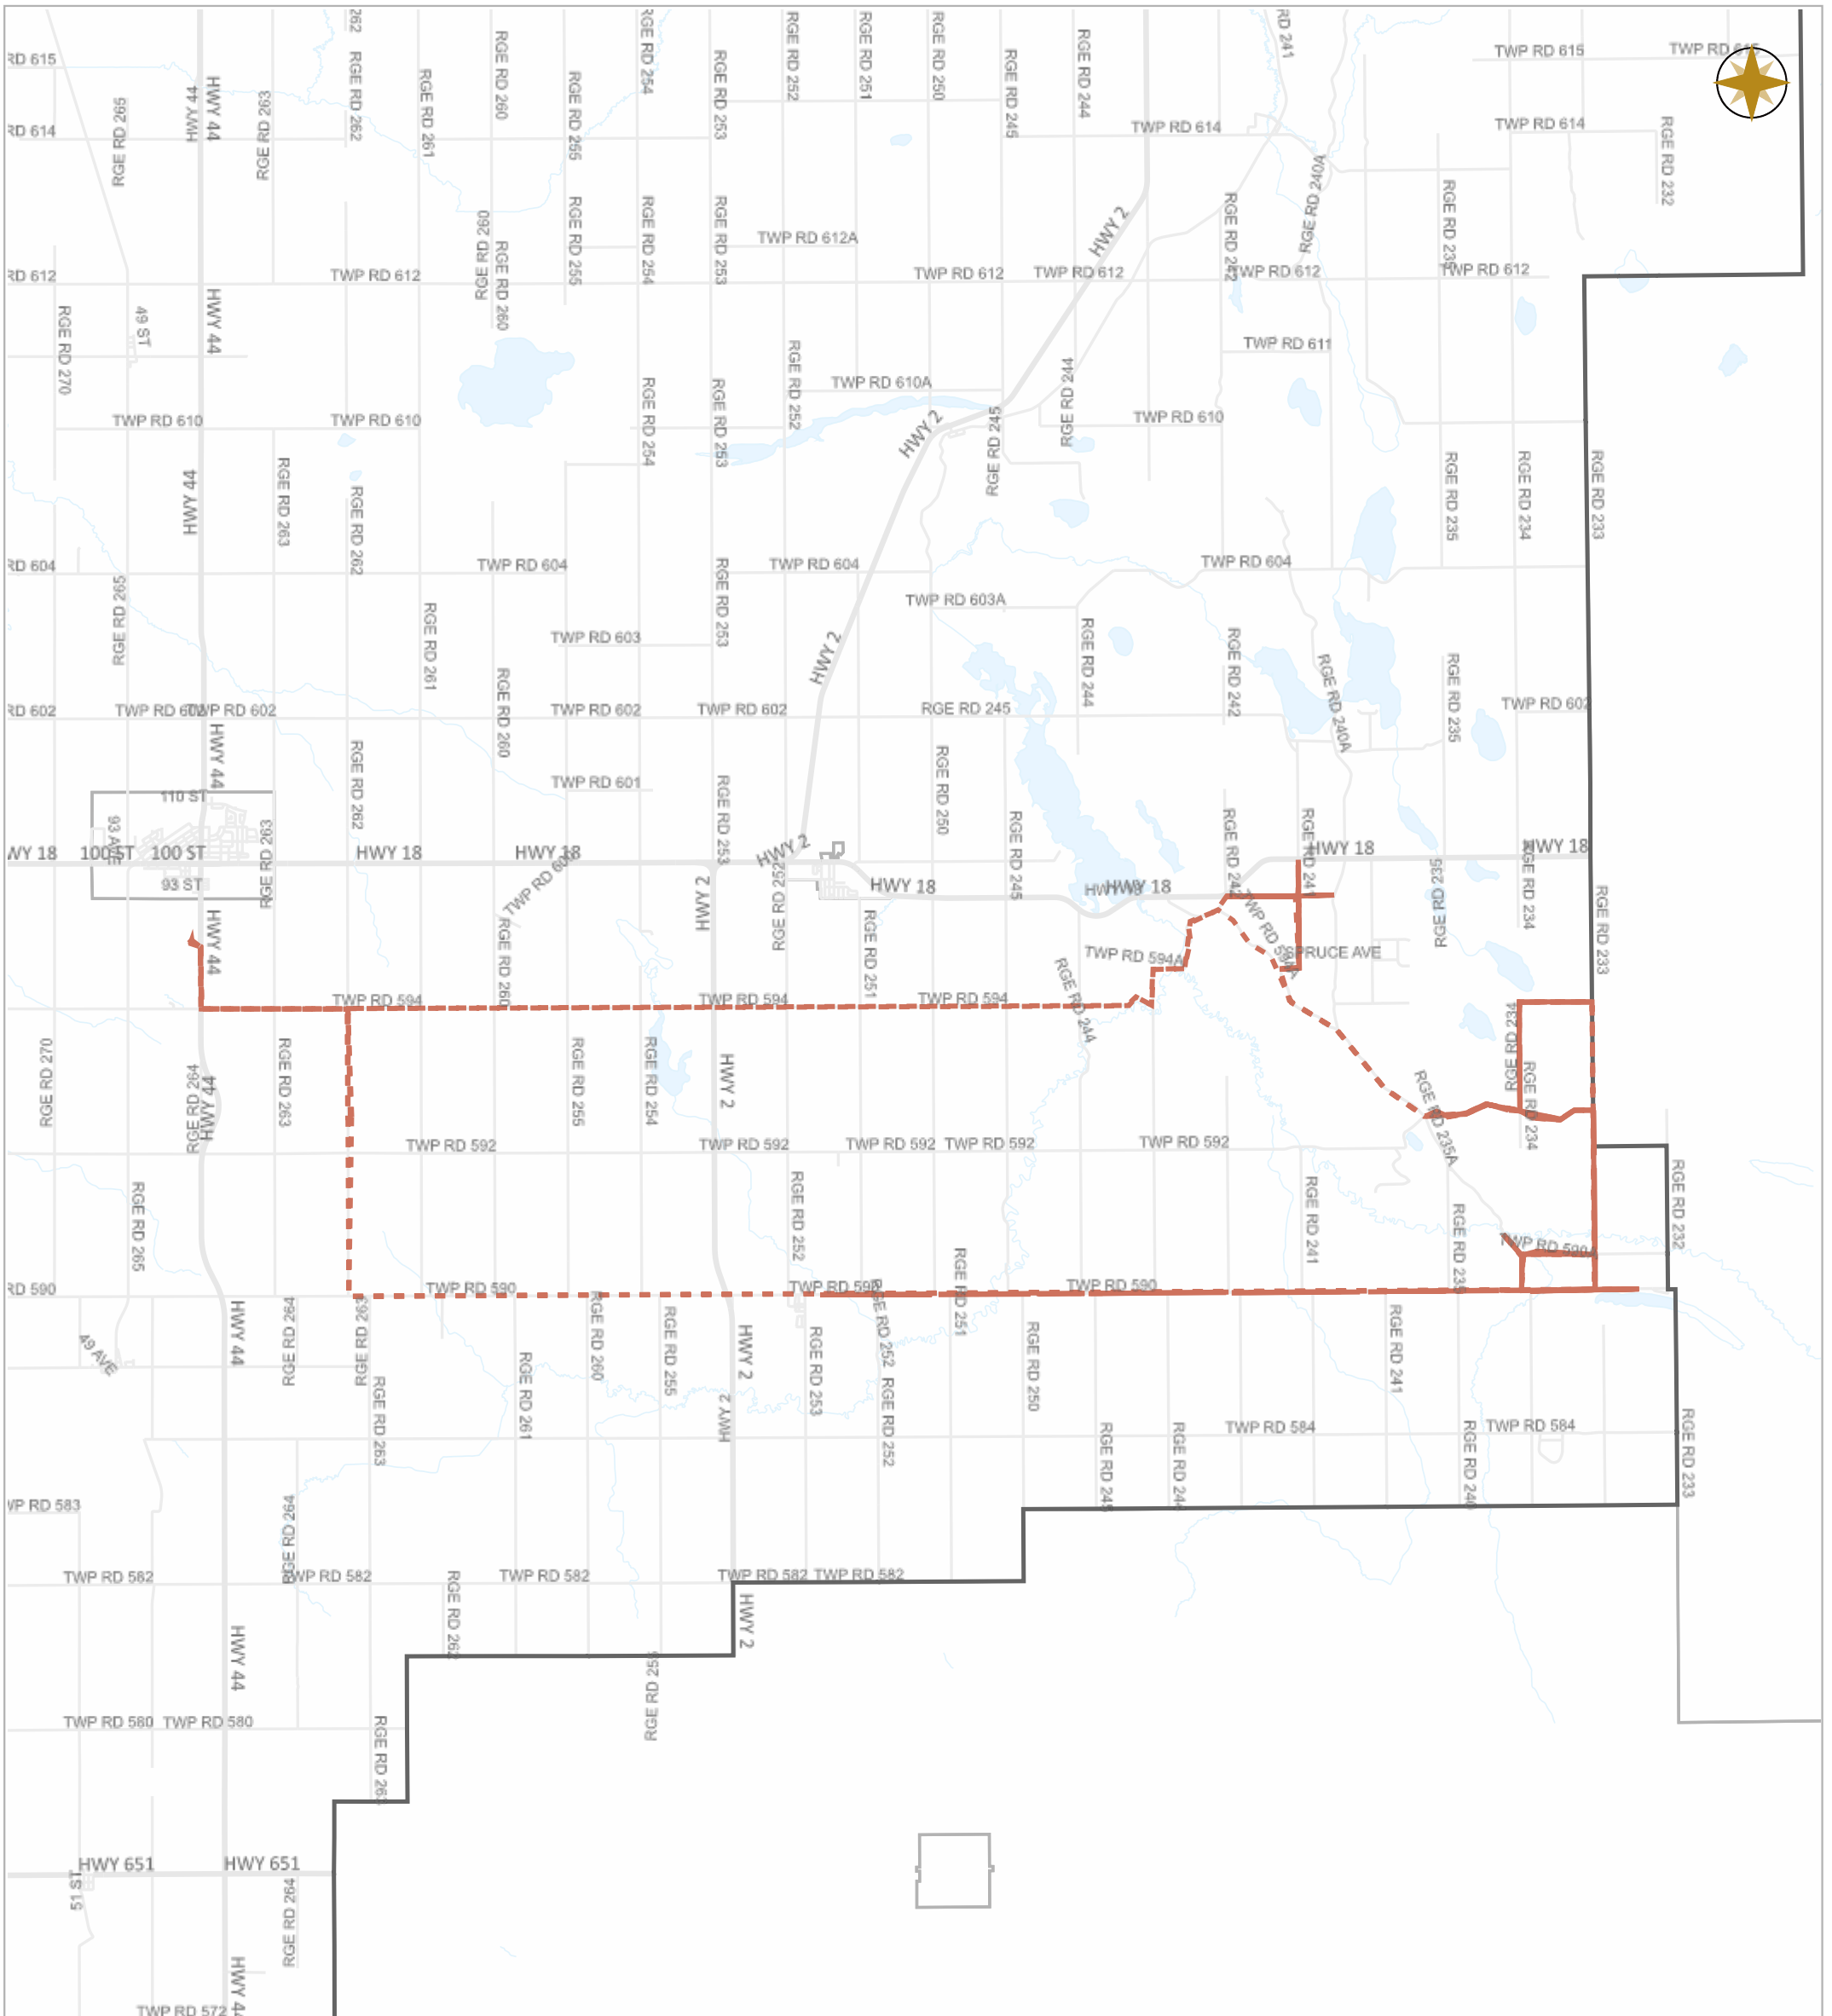

WESTLOCK COUNTY - WEEKLY GRADING REPORT

06-26-2022 ~ 07-02-2022

Legend

- GR1418
- GR1419
- GR1420
- GR1421
- GR1422
- GR1423
- GR1424
- GR1425
- GR1426
- GR1427
- - - GR1428
- Highway Municipal
- Boundary

5 0 5 10 15 km

2 0 2 4 6 mile

Scale

WESTLOCK COUNTY MAP

10336 – 106 Street
 Westlock, Alberta T7P 2G1
 Tel: 780-349-3346
 Toll Free: 1-877-349-5880
 Fax: 780-349-2012

Map Projection: 3TM 114W NAD 83

Date: Jul.04, 2022