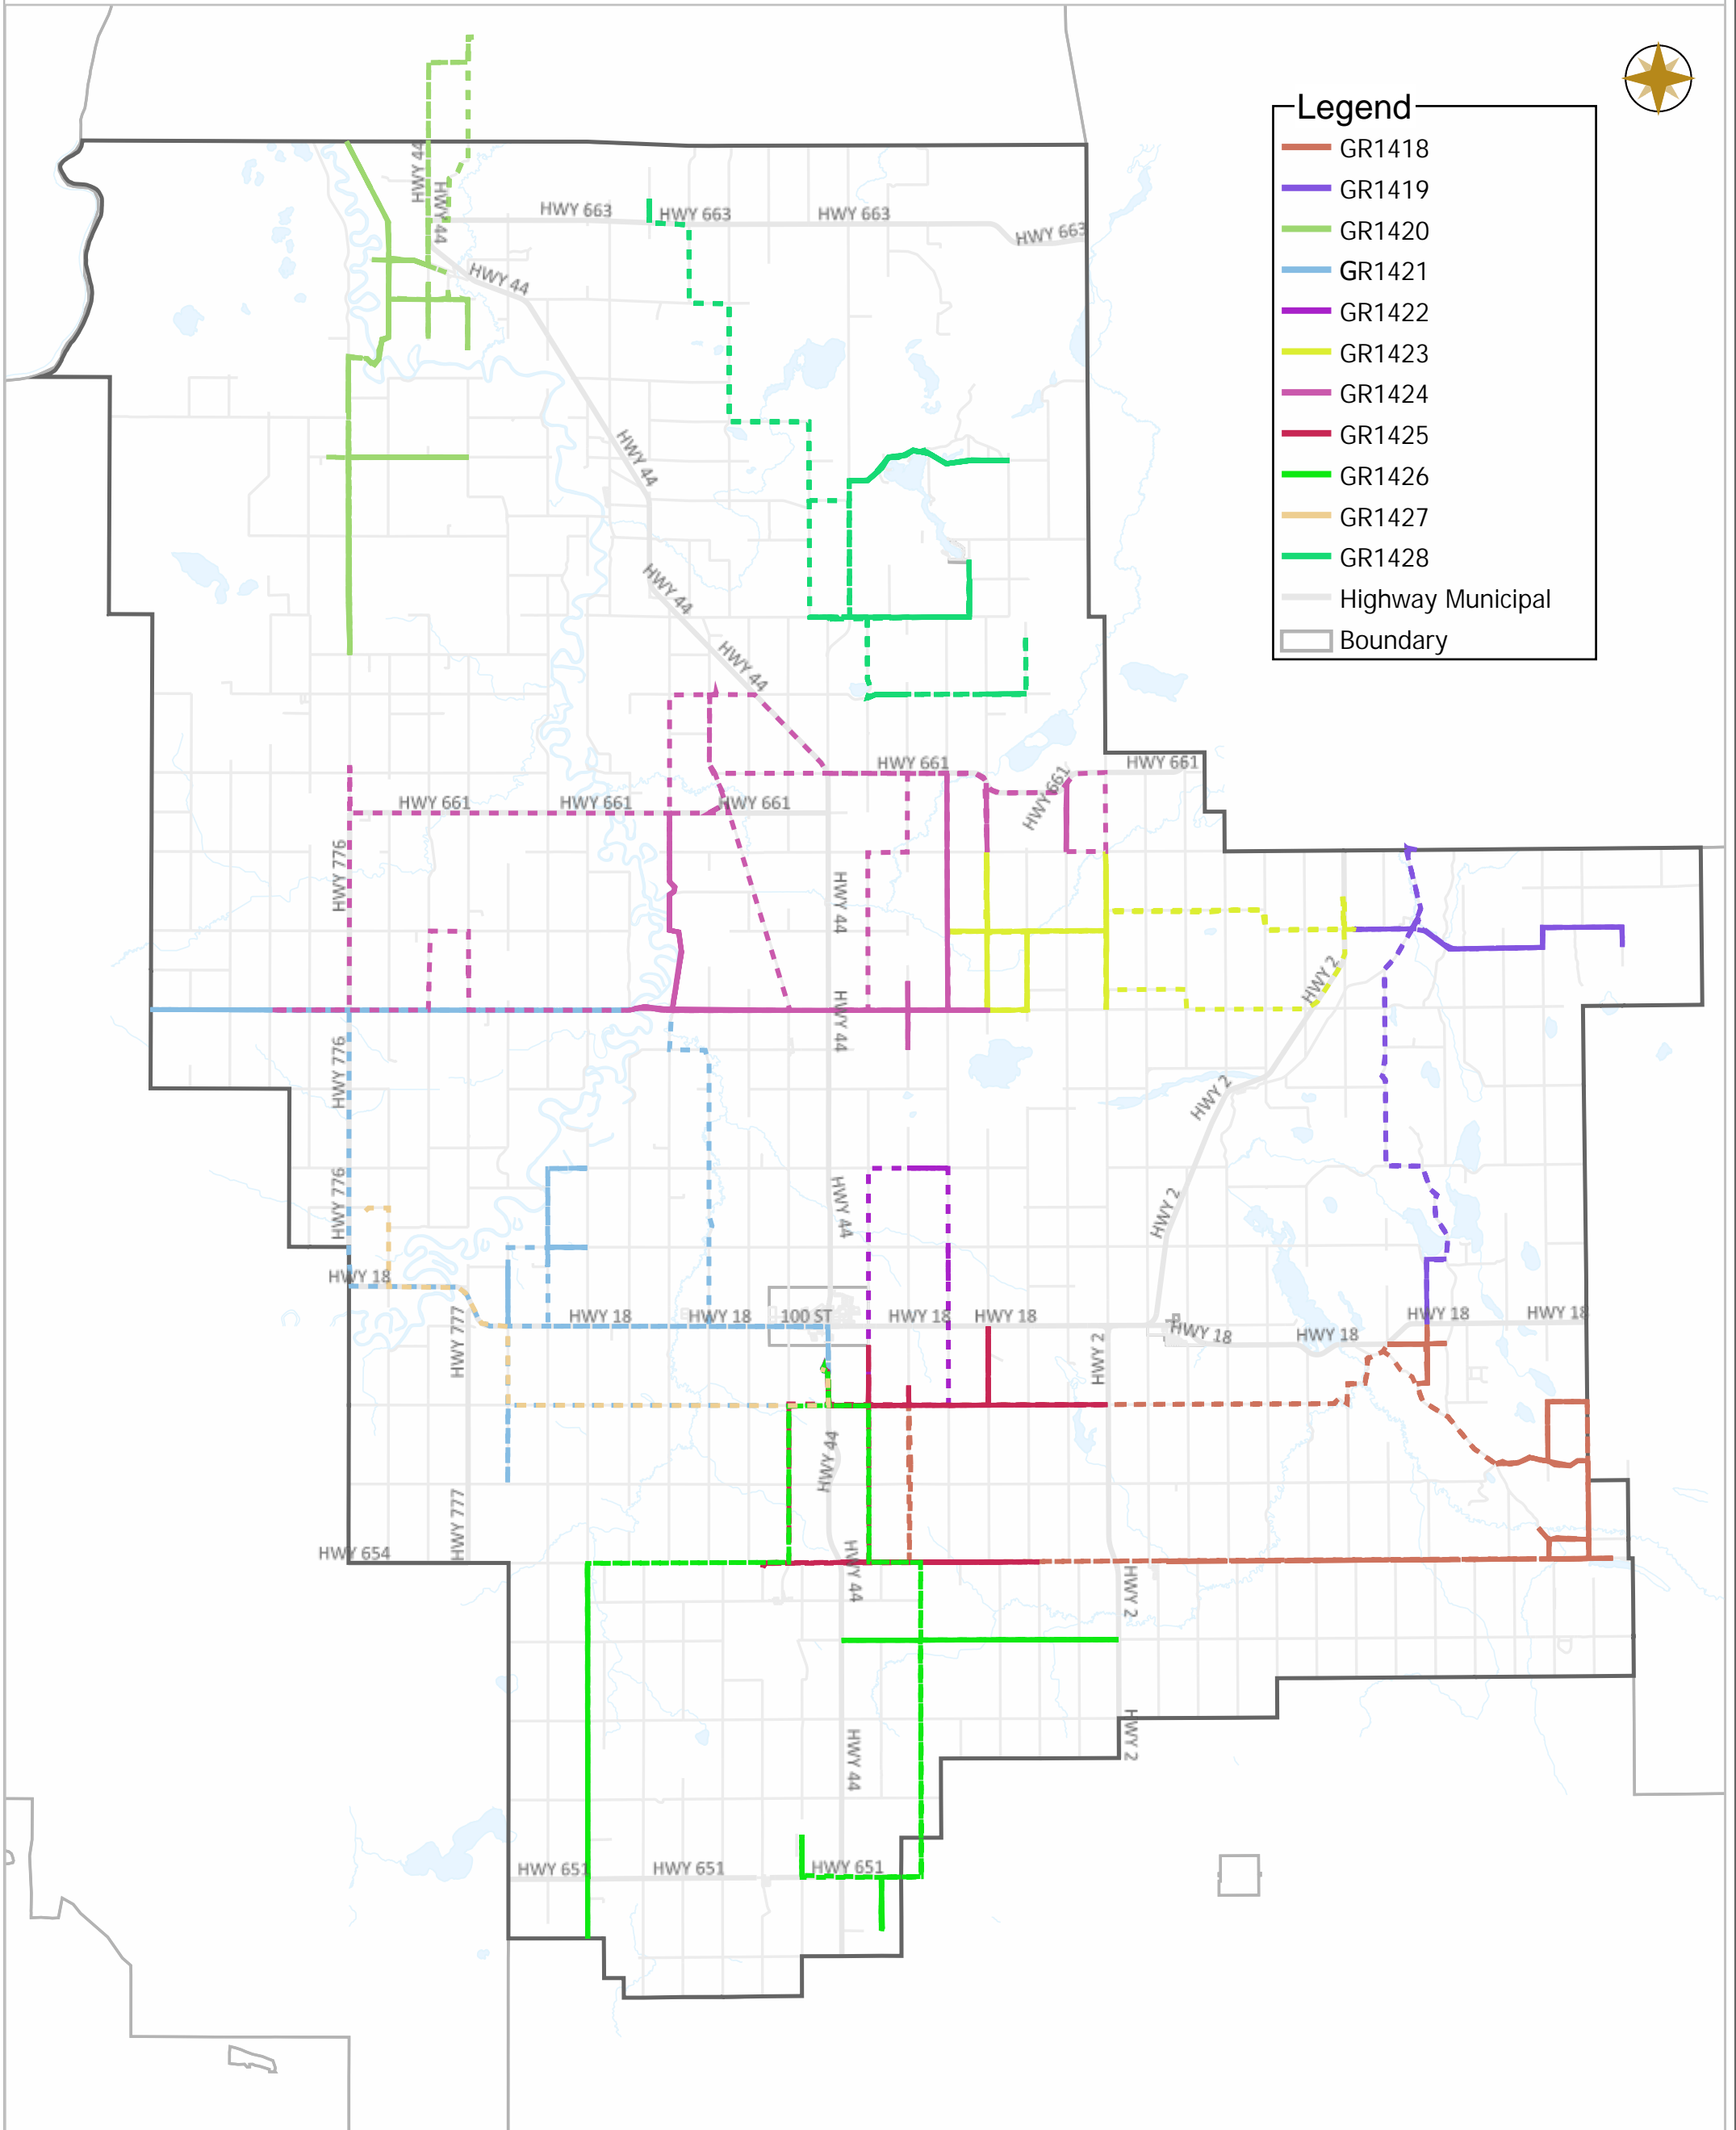

WESTLOCK COUNTY - WEEKLY GRADING REPORT

06-26-2022 ~ 07-02-2022

Legend

- GR1418
- GR1419
- GR1420
- GR1421
- GR1422
- GR1423
- GR1424
- GR1425
- GR1426
- GR1427
- - - GR1428
- Highway Municipal
- Boundary