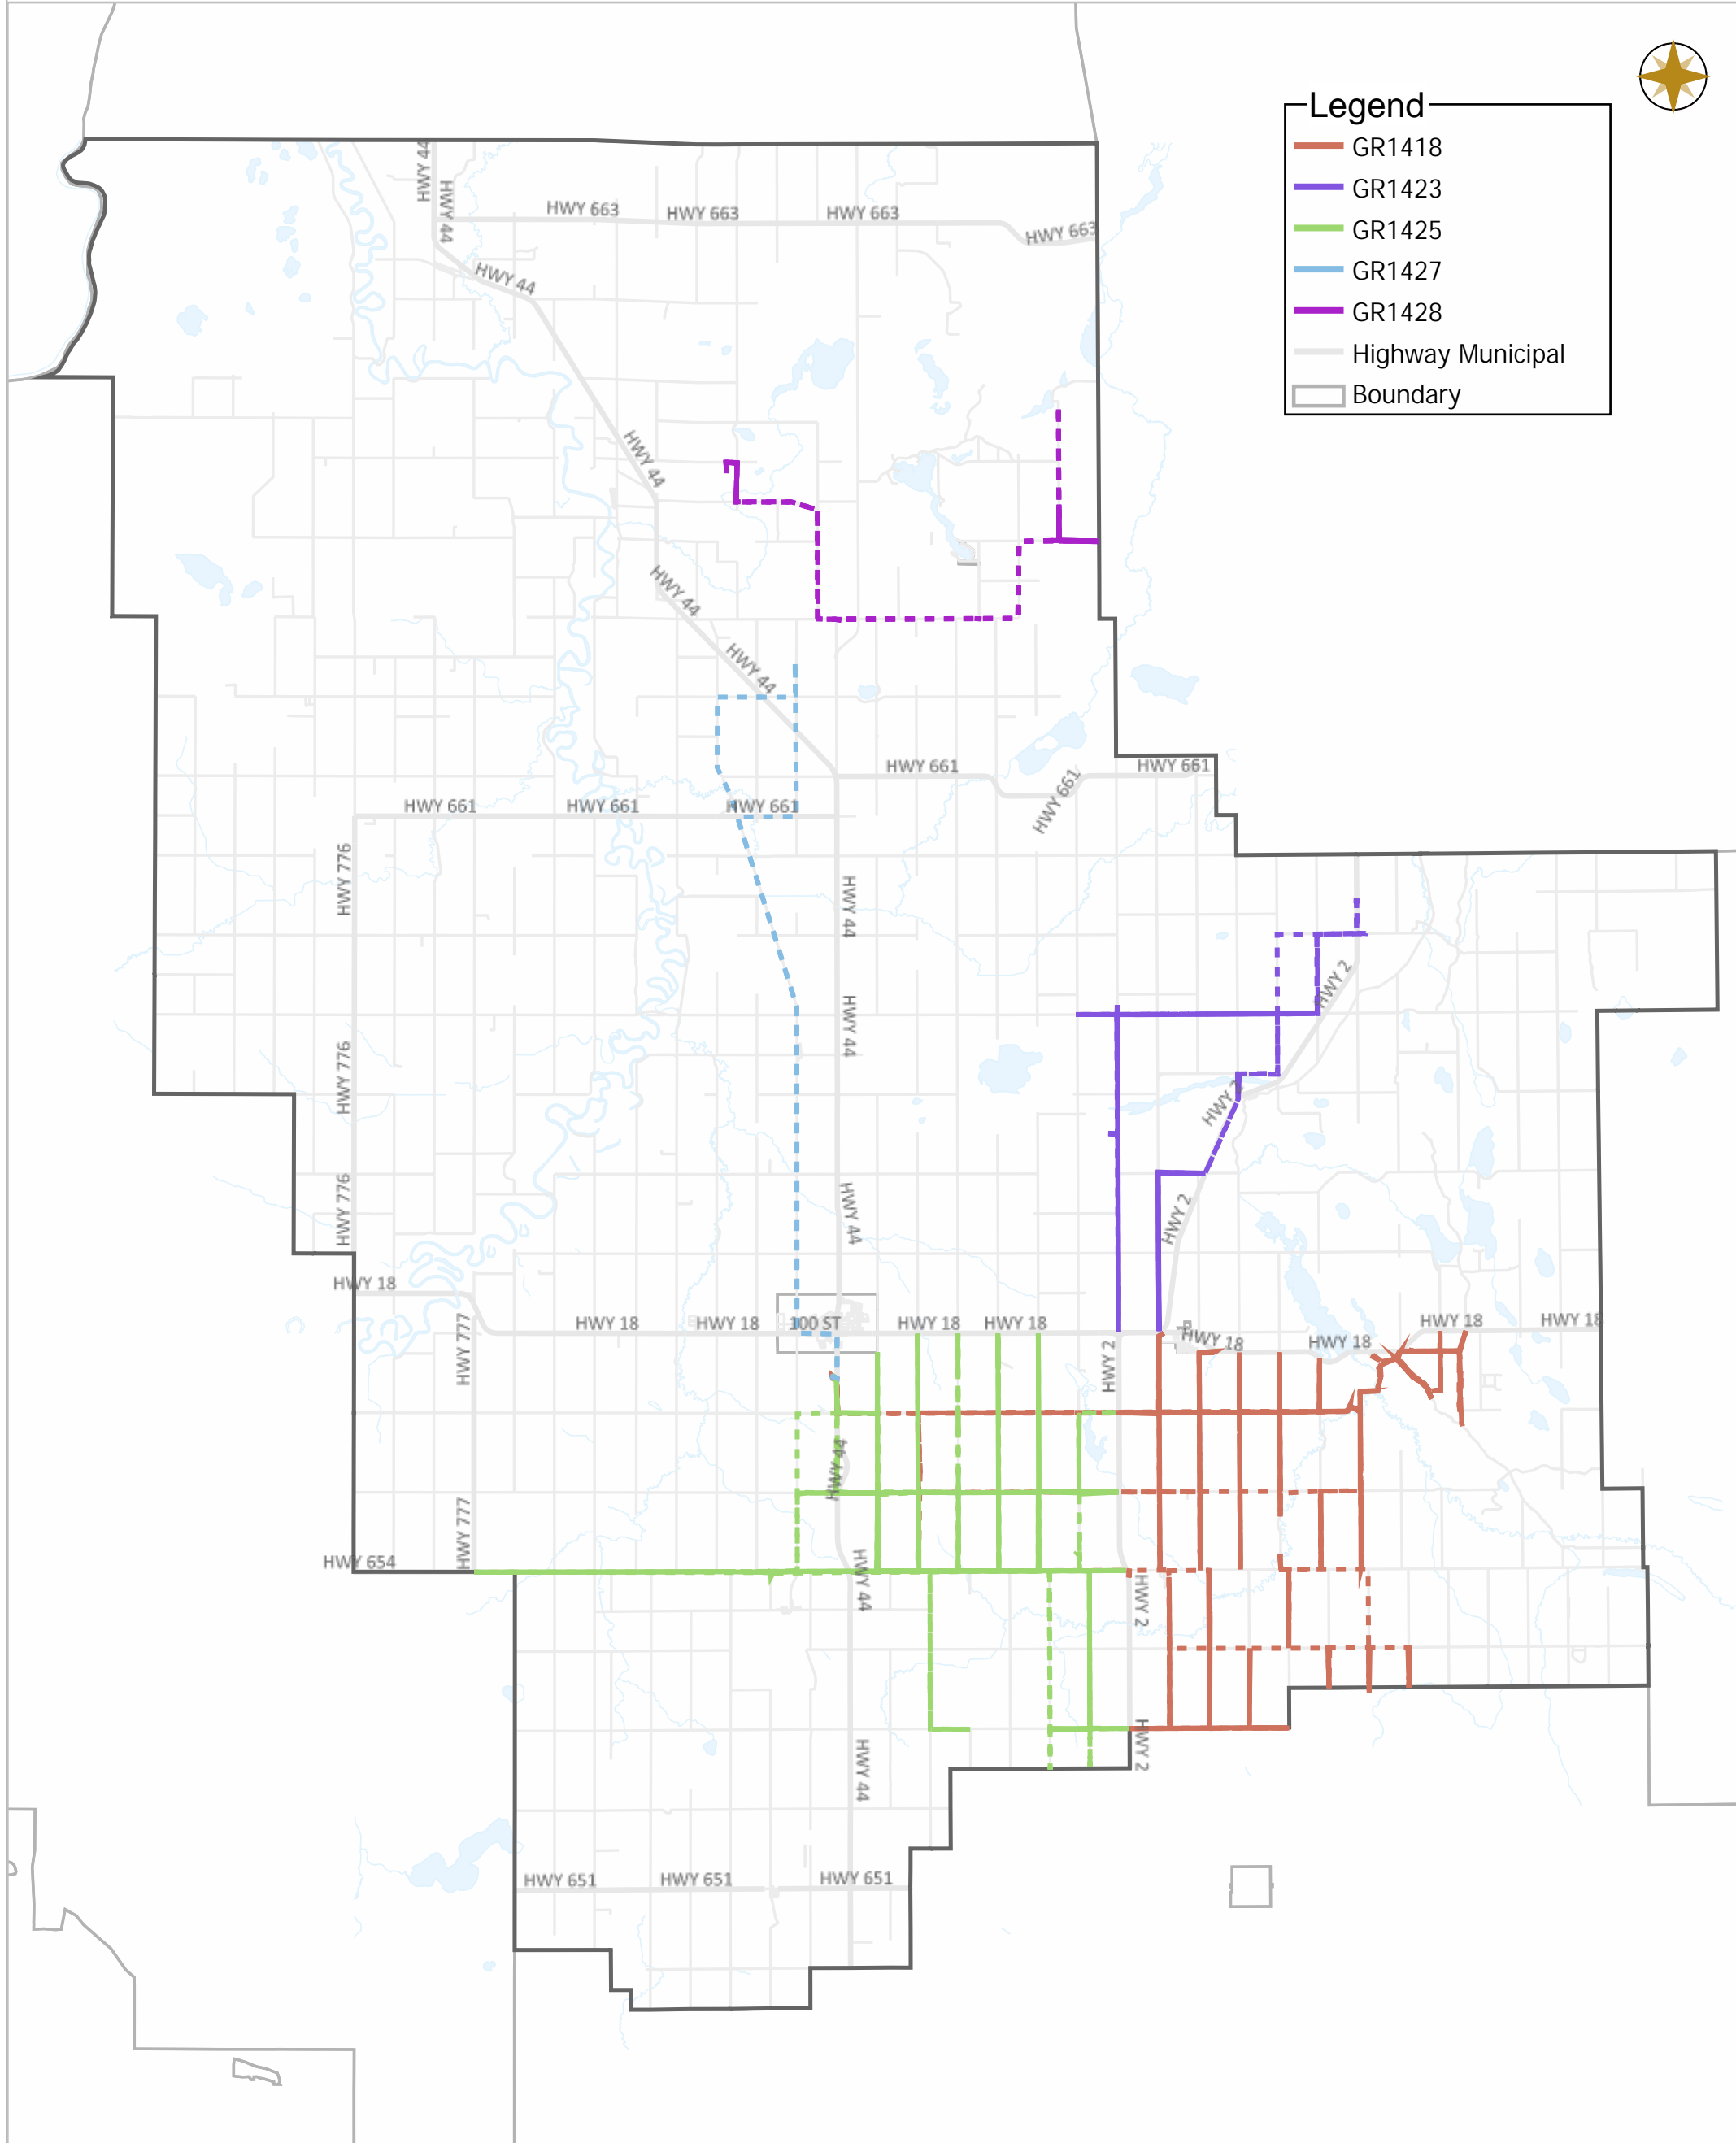

# WESTLOCK COUNTY - WEEKLY GRADING REPORT

01-08-2023 ~ 01-14-2023

### Legend

- GR1418
- GR1423
- GR1425
- GR1427
- GR1428
- Highway Municipal
- Boundary

Scale

Date: Jan.16, 2023

Scale

**Legend**

- Work Layers (Speed 1~12 mile/h)
- - - Tracking
- Roads

**WESTLOCK COUNTY MAP**

Map Projection: 3TM 114W NAD 83

10336 – 106 Street  
Westlock, Alberta T7P 2G1  
Tel: 780-349-3346  
Toll Free: 1-877-349-5880  
Fax: 780-349-2012