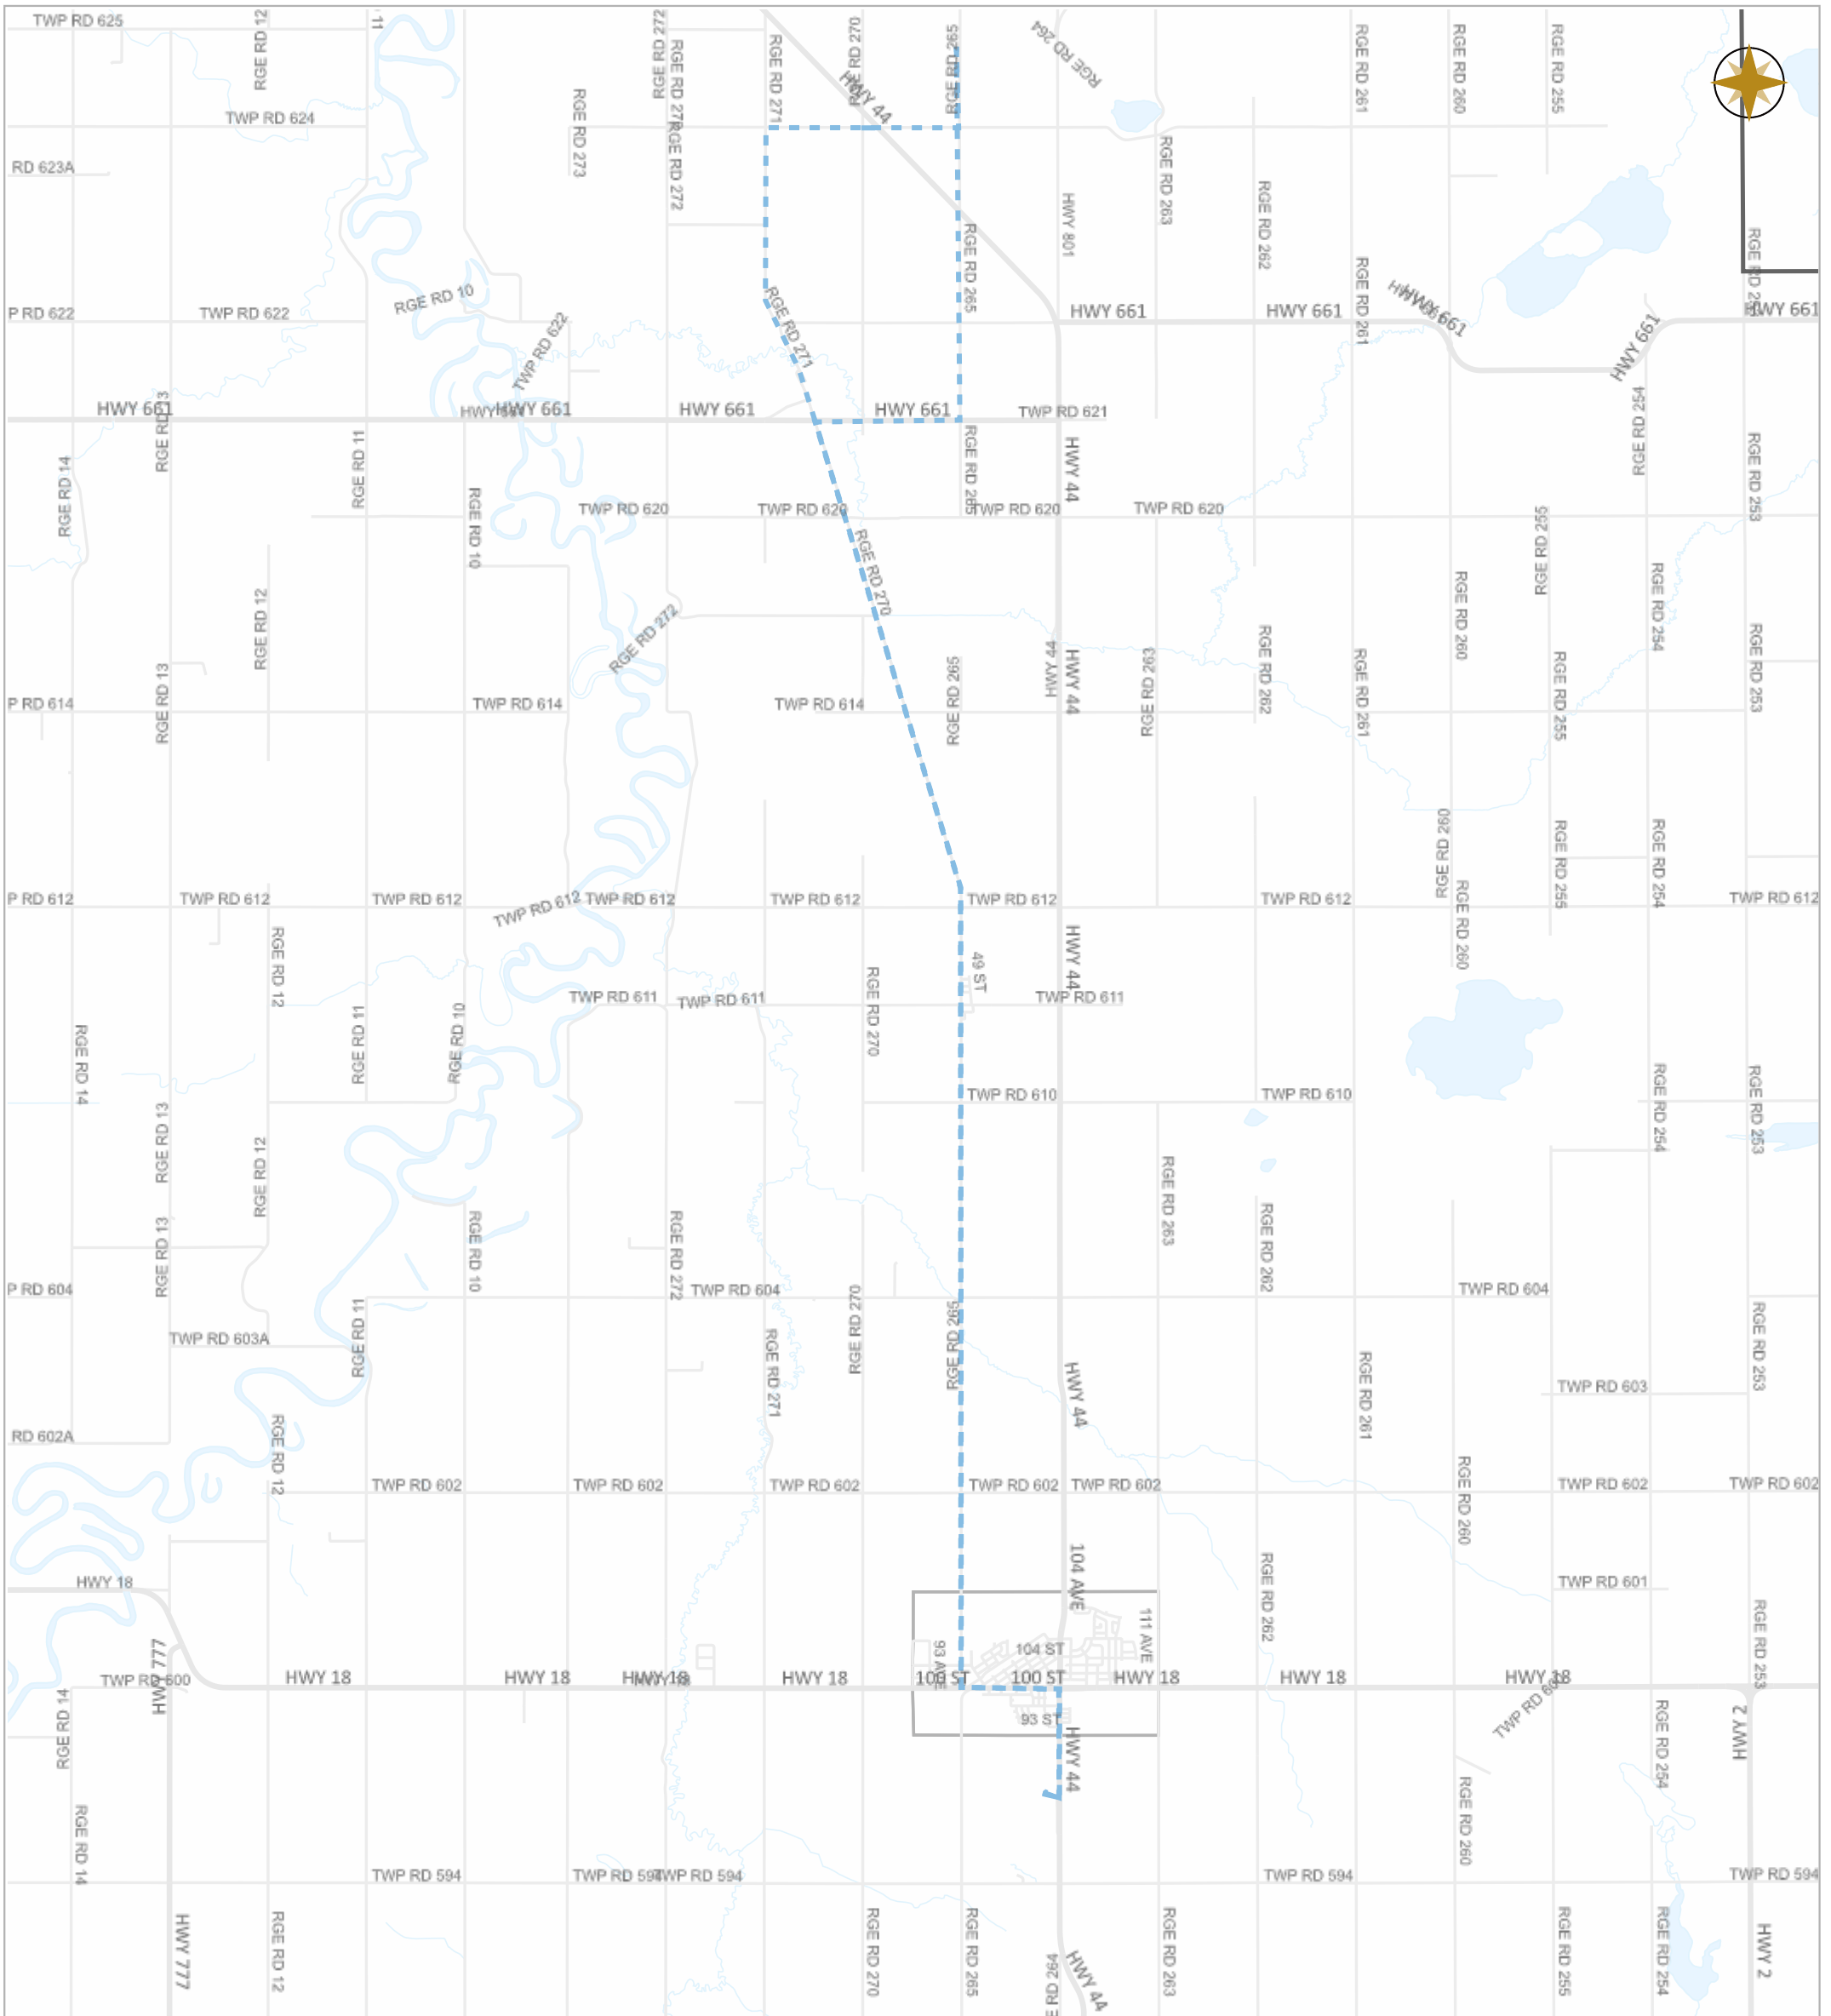

### Legend

- GR1418
- GR1423
- GR1425
- GR1427
- GR1428
- Highway Municipal
- Boundary

Scale

Date: Jan.16, 2023

**Legend**

- Work Layers (Speed 1~12 mile/h)
- - - Tracking
- Roads

**WESTLOCK COUNTY MAP**

Map Projection: 3TM 114W NAD 83

10336 – 106 Street  
Westlock, Alberta T7P 2G1

Tel: 780-349-3346  
Toll Free: 1-877-349-5880  
Fax: 780-349-2012