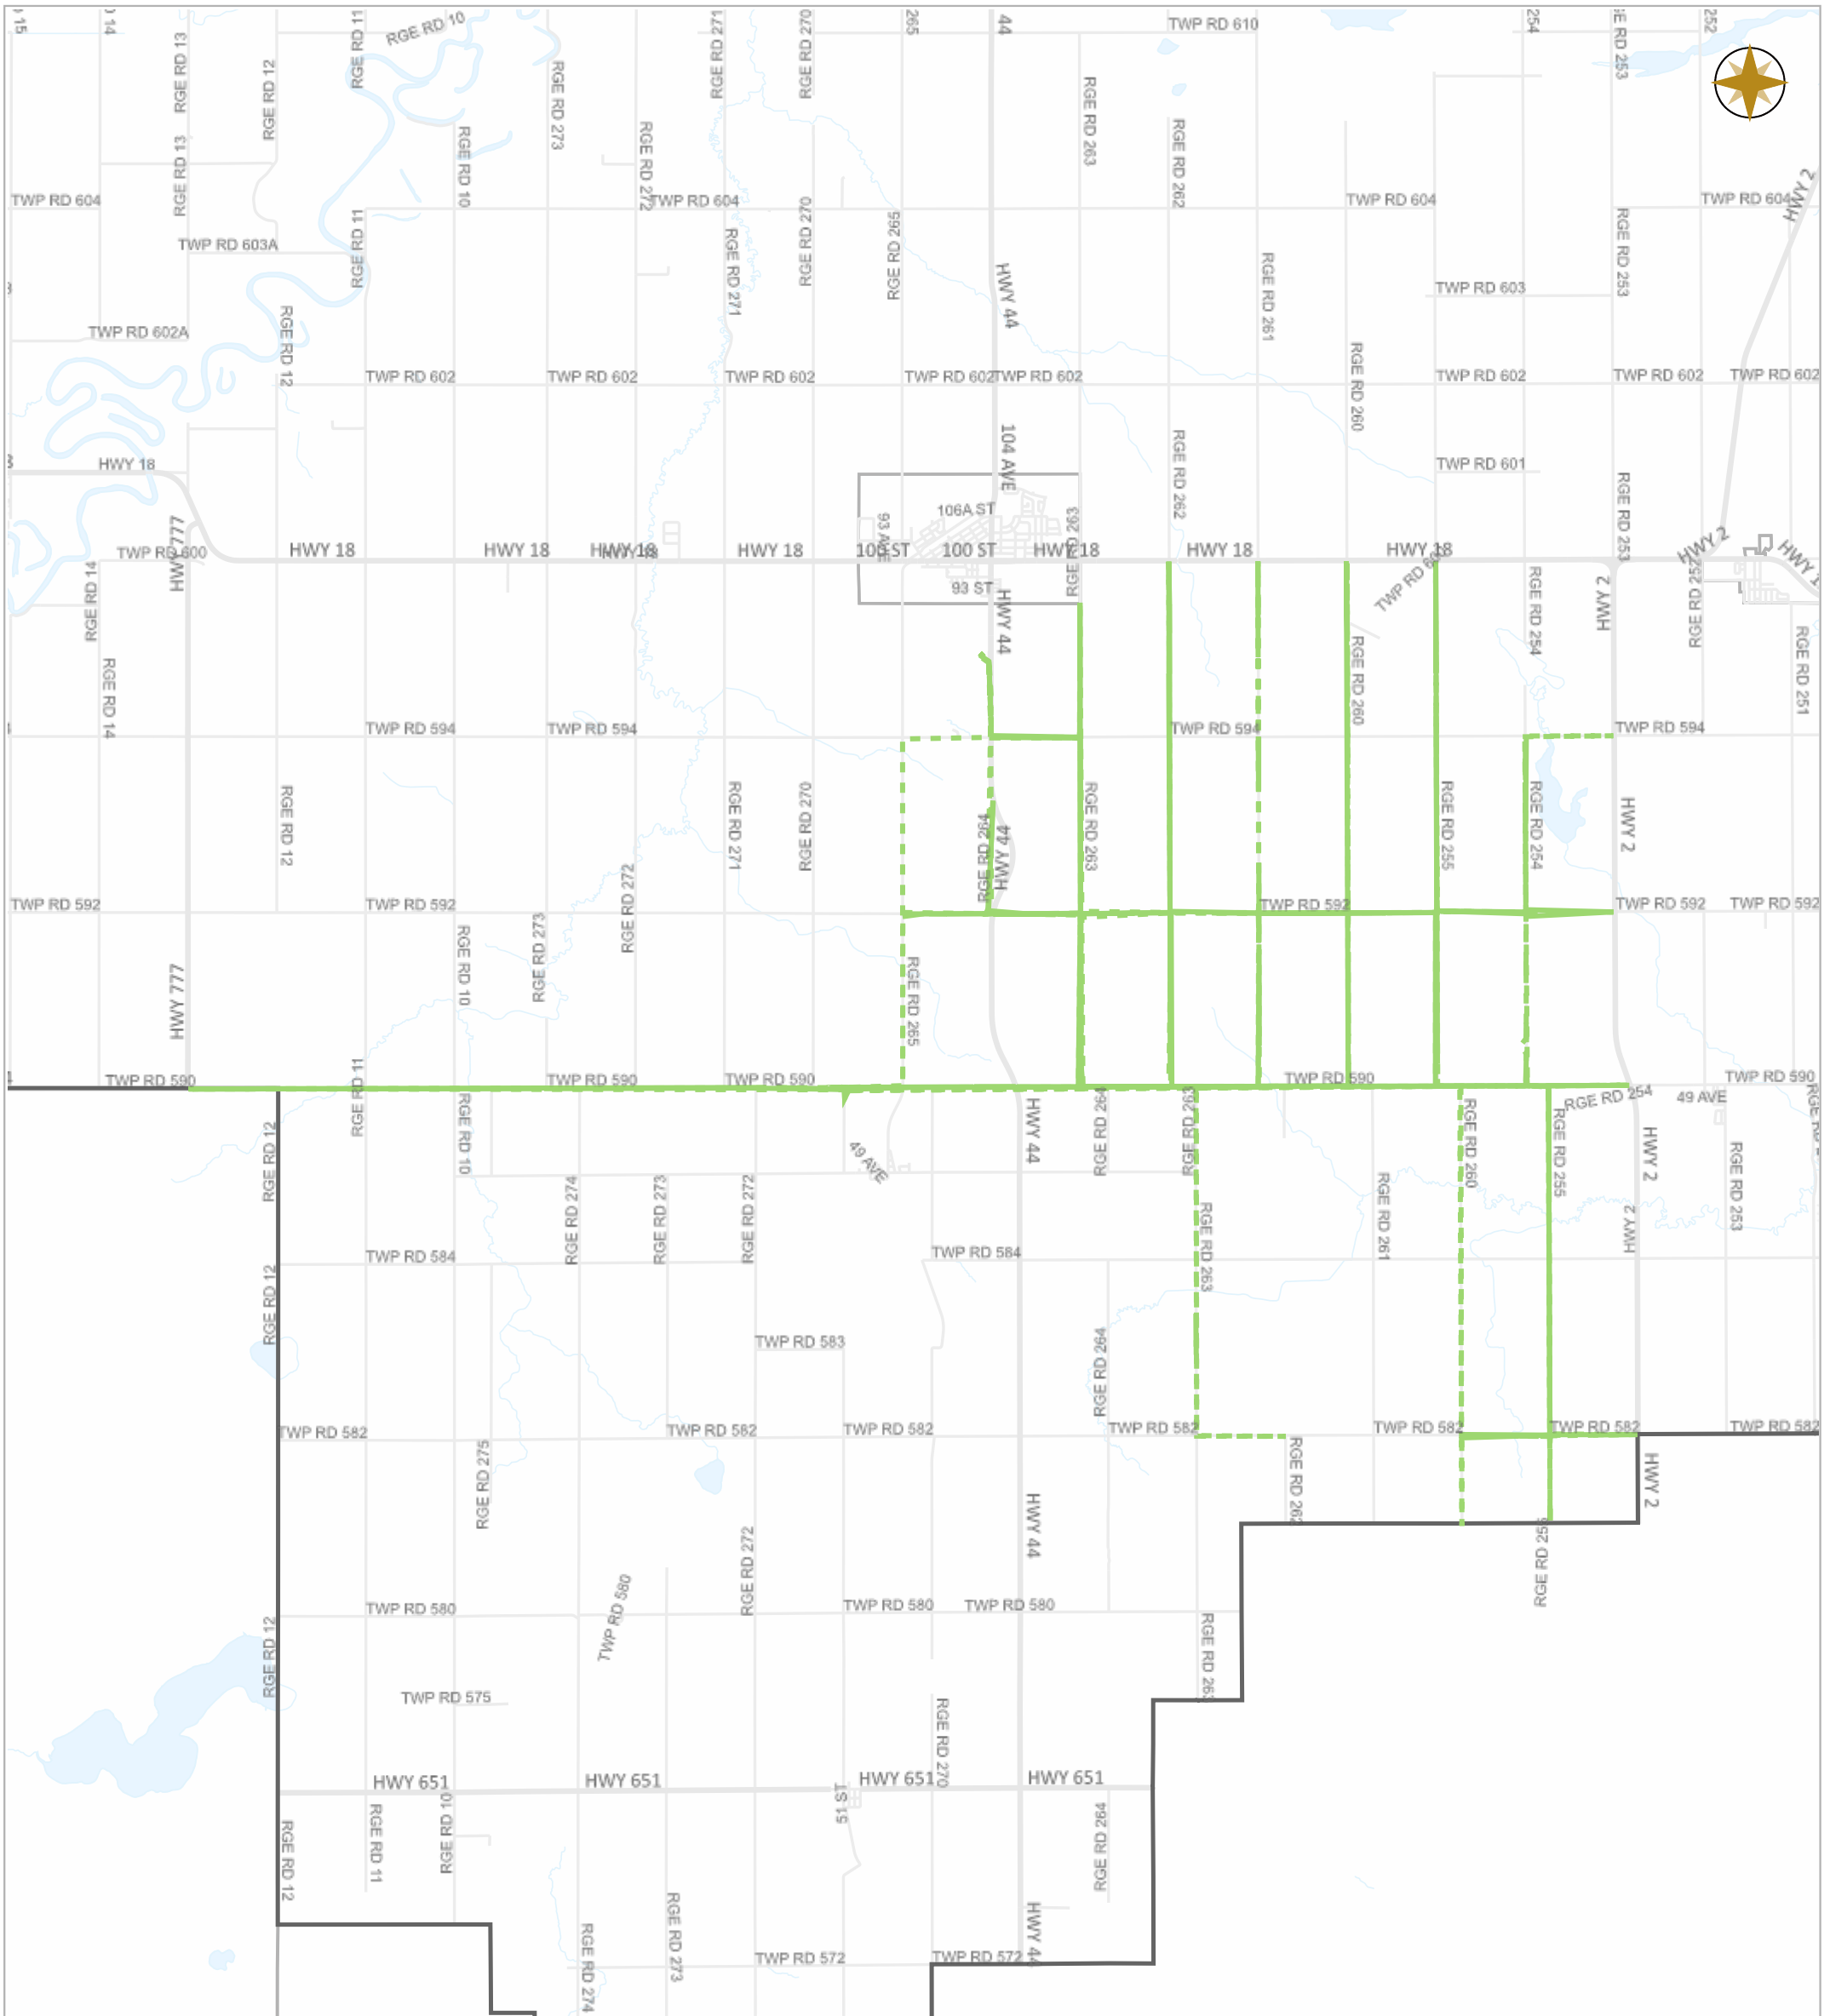

Legend

- Work Layers (Speed 1~12 mile/h)
- - - Tracking
- Roads

WESTLOCK COUNTY MAP

Map Projection: 3TM 114W NAD 83

10336 – 106 Street
Westlock, Alberta T7P 2G1

Tel: 780-349-3346
Toll Free: 1-877-349-5880
Fax: 780-349-2012

Date: Jan.16, 2023