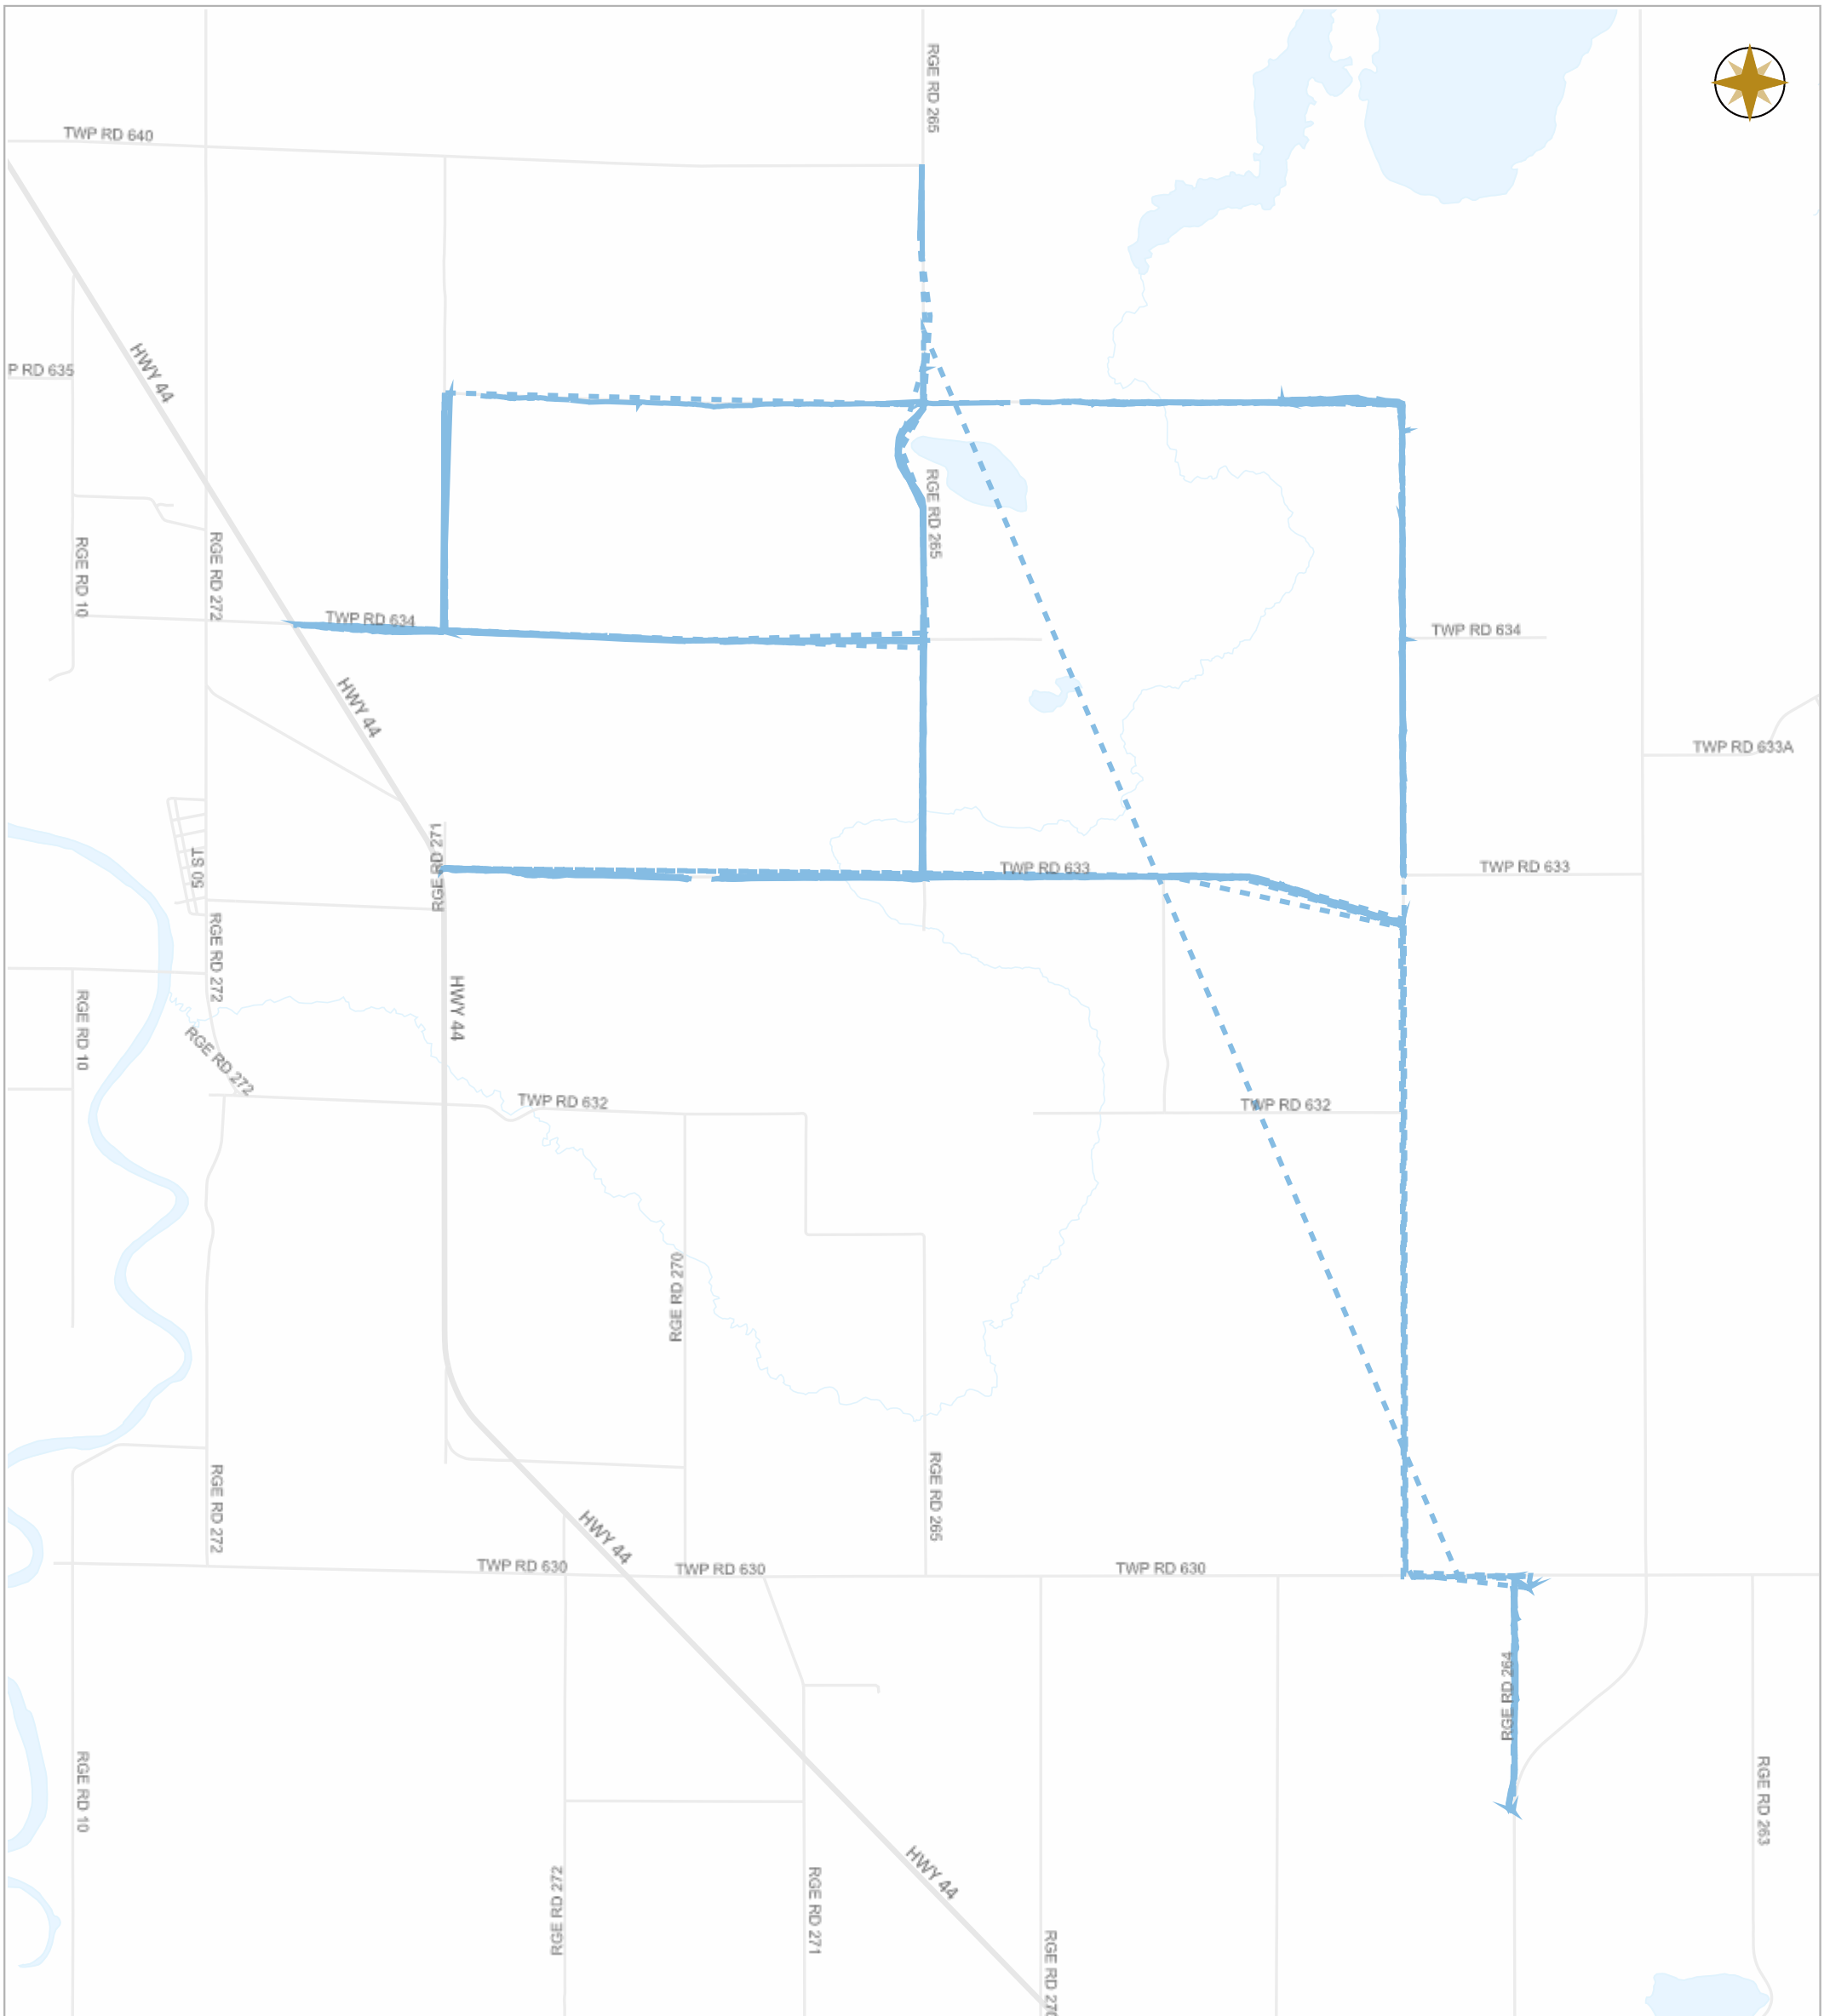

Scale

Legend

- Work Layers (Speed 1~7 mile/h)
- - - Tracking
- Roads

WESTLOCK COUNTY MAP

Map Projection: 3TM 114W NAD 83

10336 – 106 Street
Westlock, Alberta T7P 2G1

Tel: 780-349-3346
Toll Free: 1-877-349-5880
Fax: 780-349-2012

Date: Sep.23, 2024