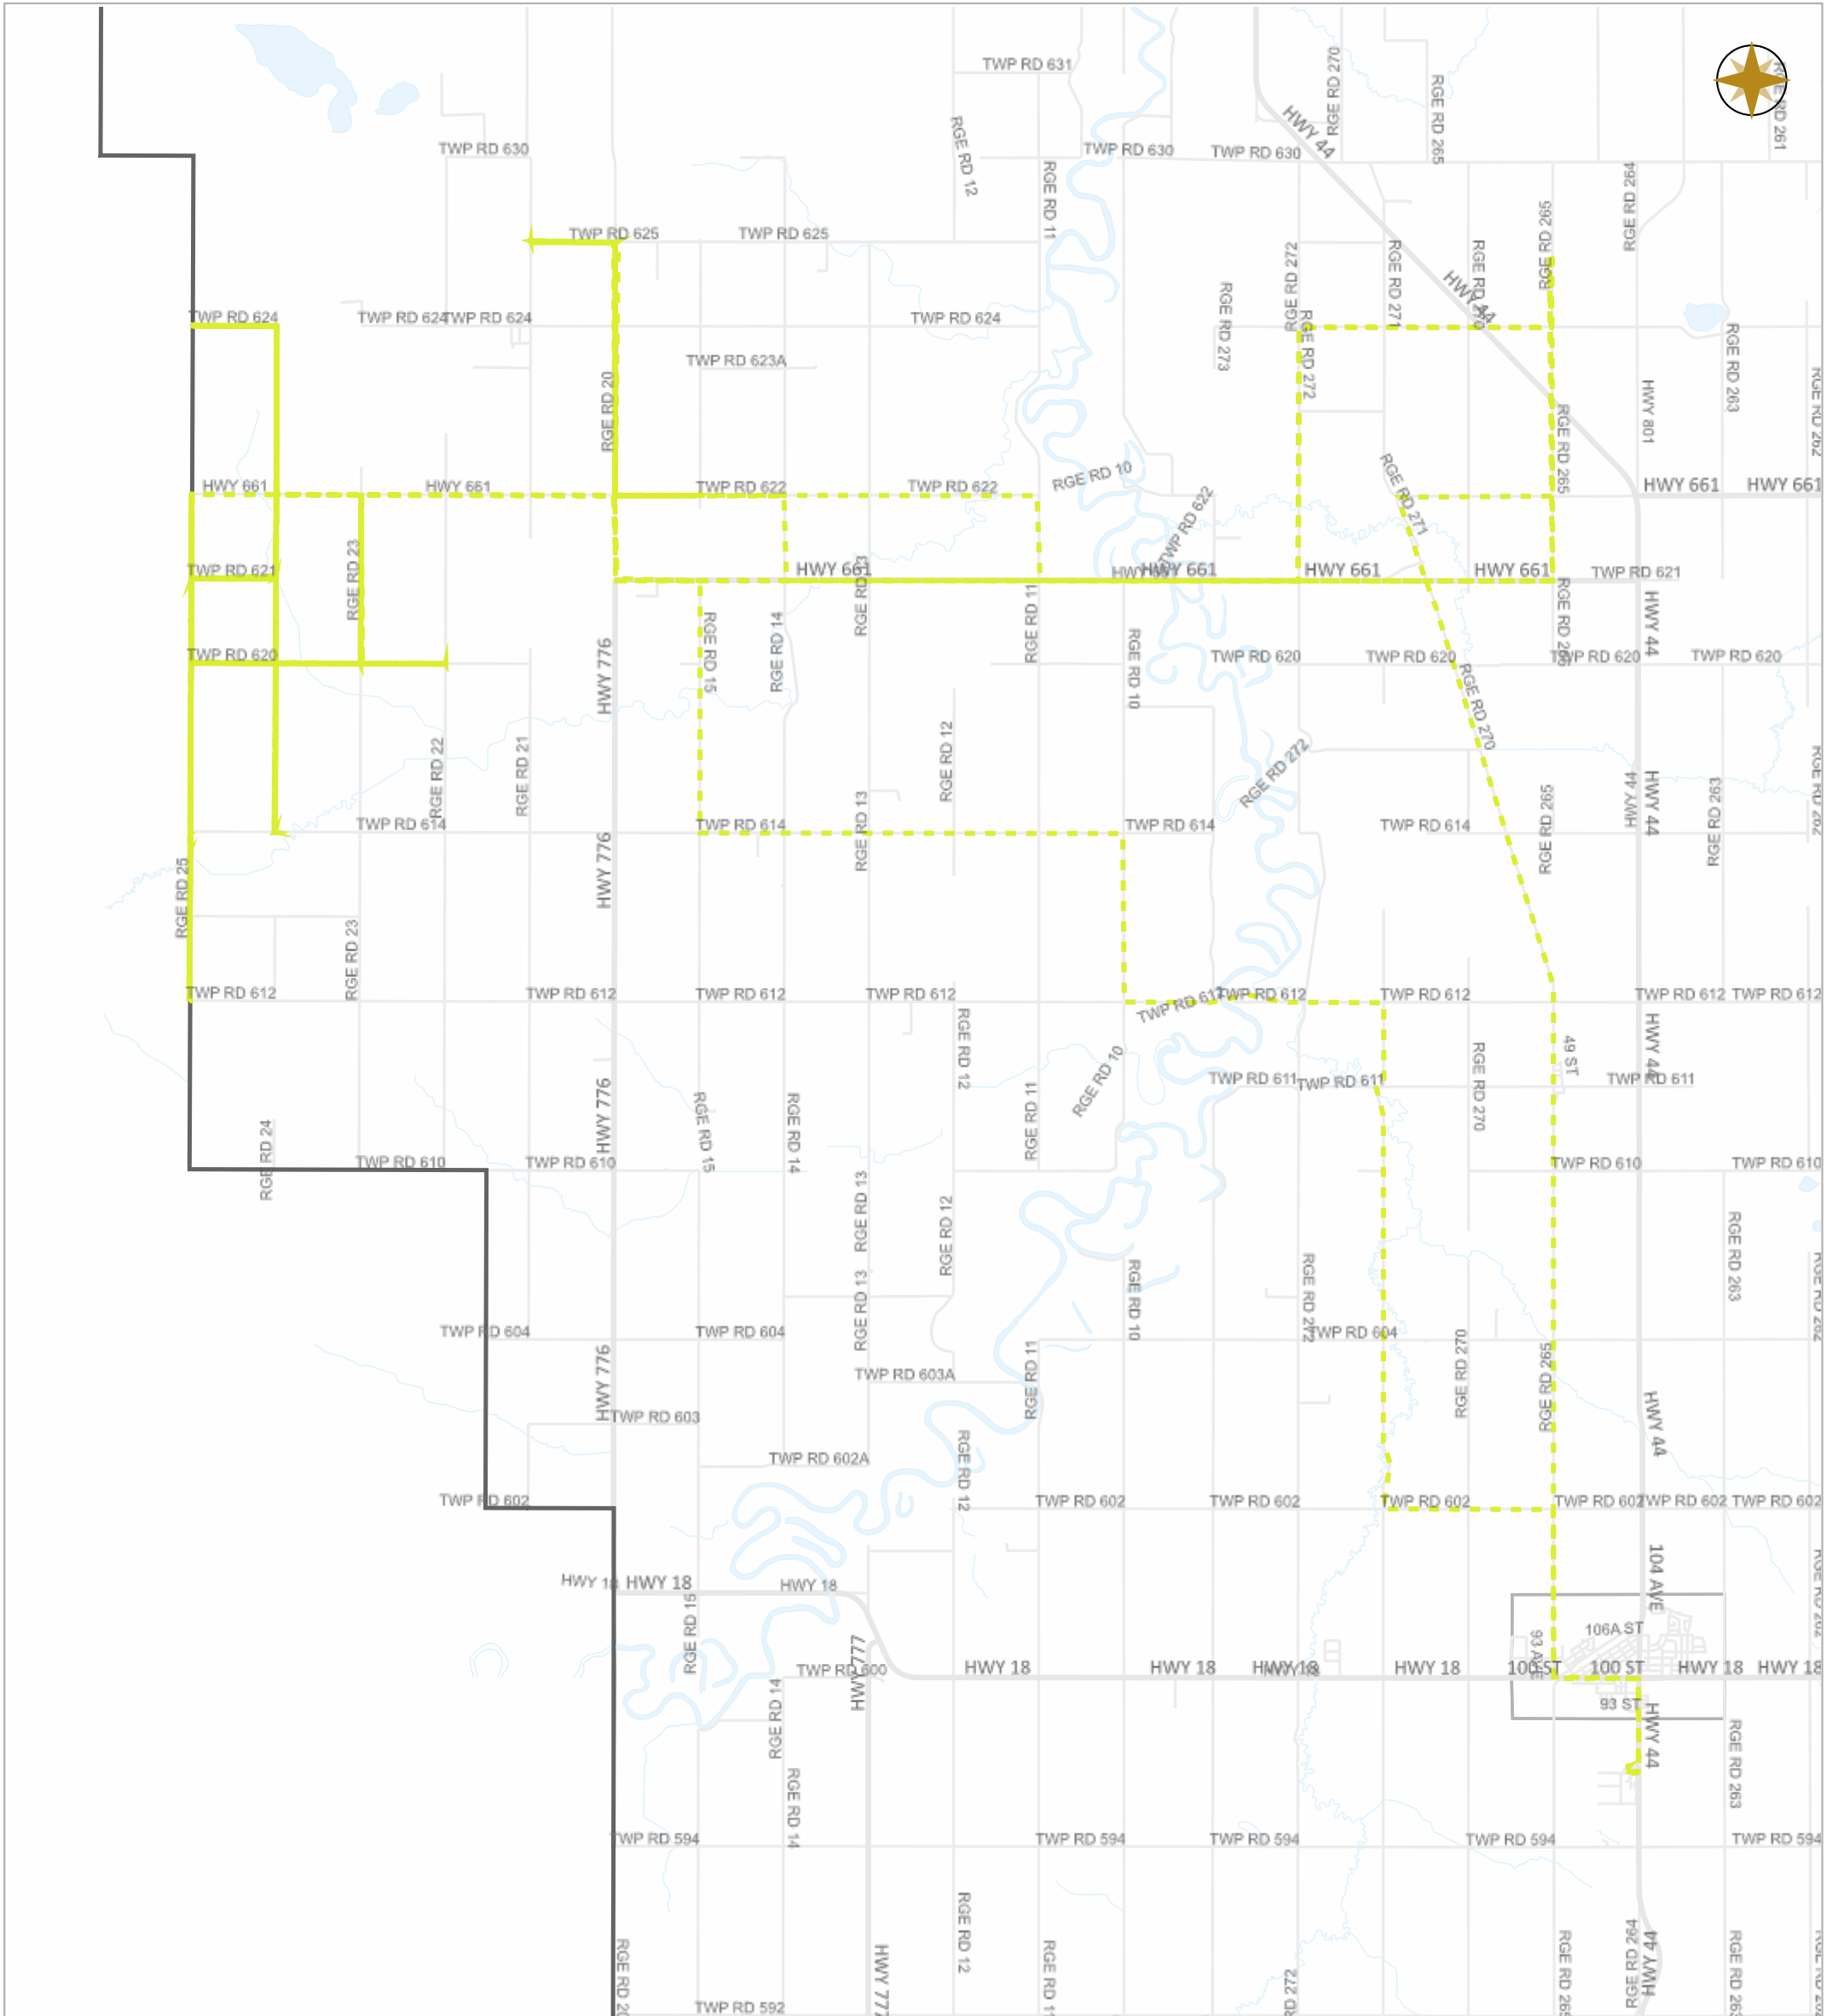

Legend

- Work Layers (Speed 1~7 mile/h)
- - - Tracking
- Roads

WESTLOCK COUNTY MAP

Map Projection: 3TM 114W NAD 83

10336 – 106 Street
Westlock, Alberta T7P 2G1

Tel: 780-349-3346
Toll Free: 1-877-349-5880
Fax: 780-349-2012

Date: Sep.23, 2024