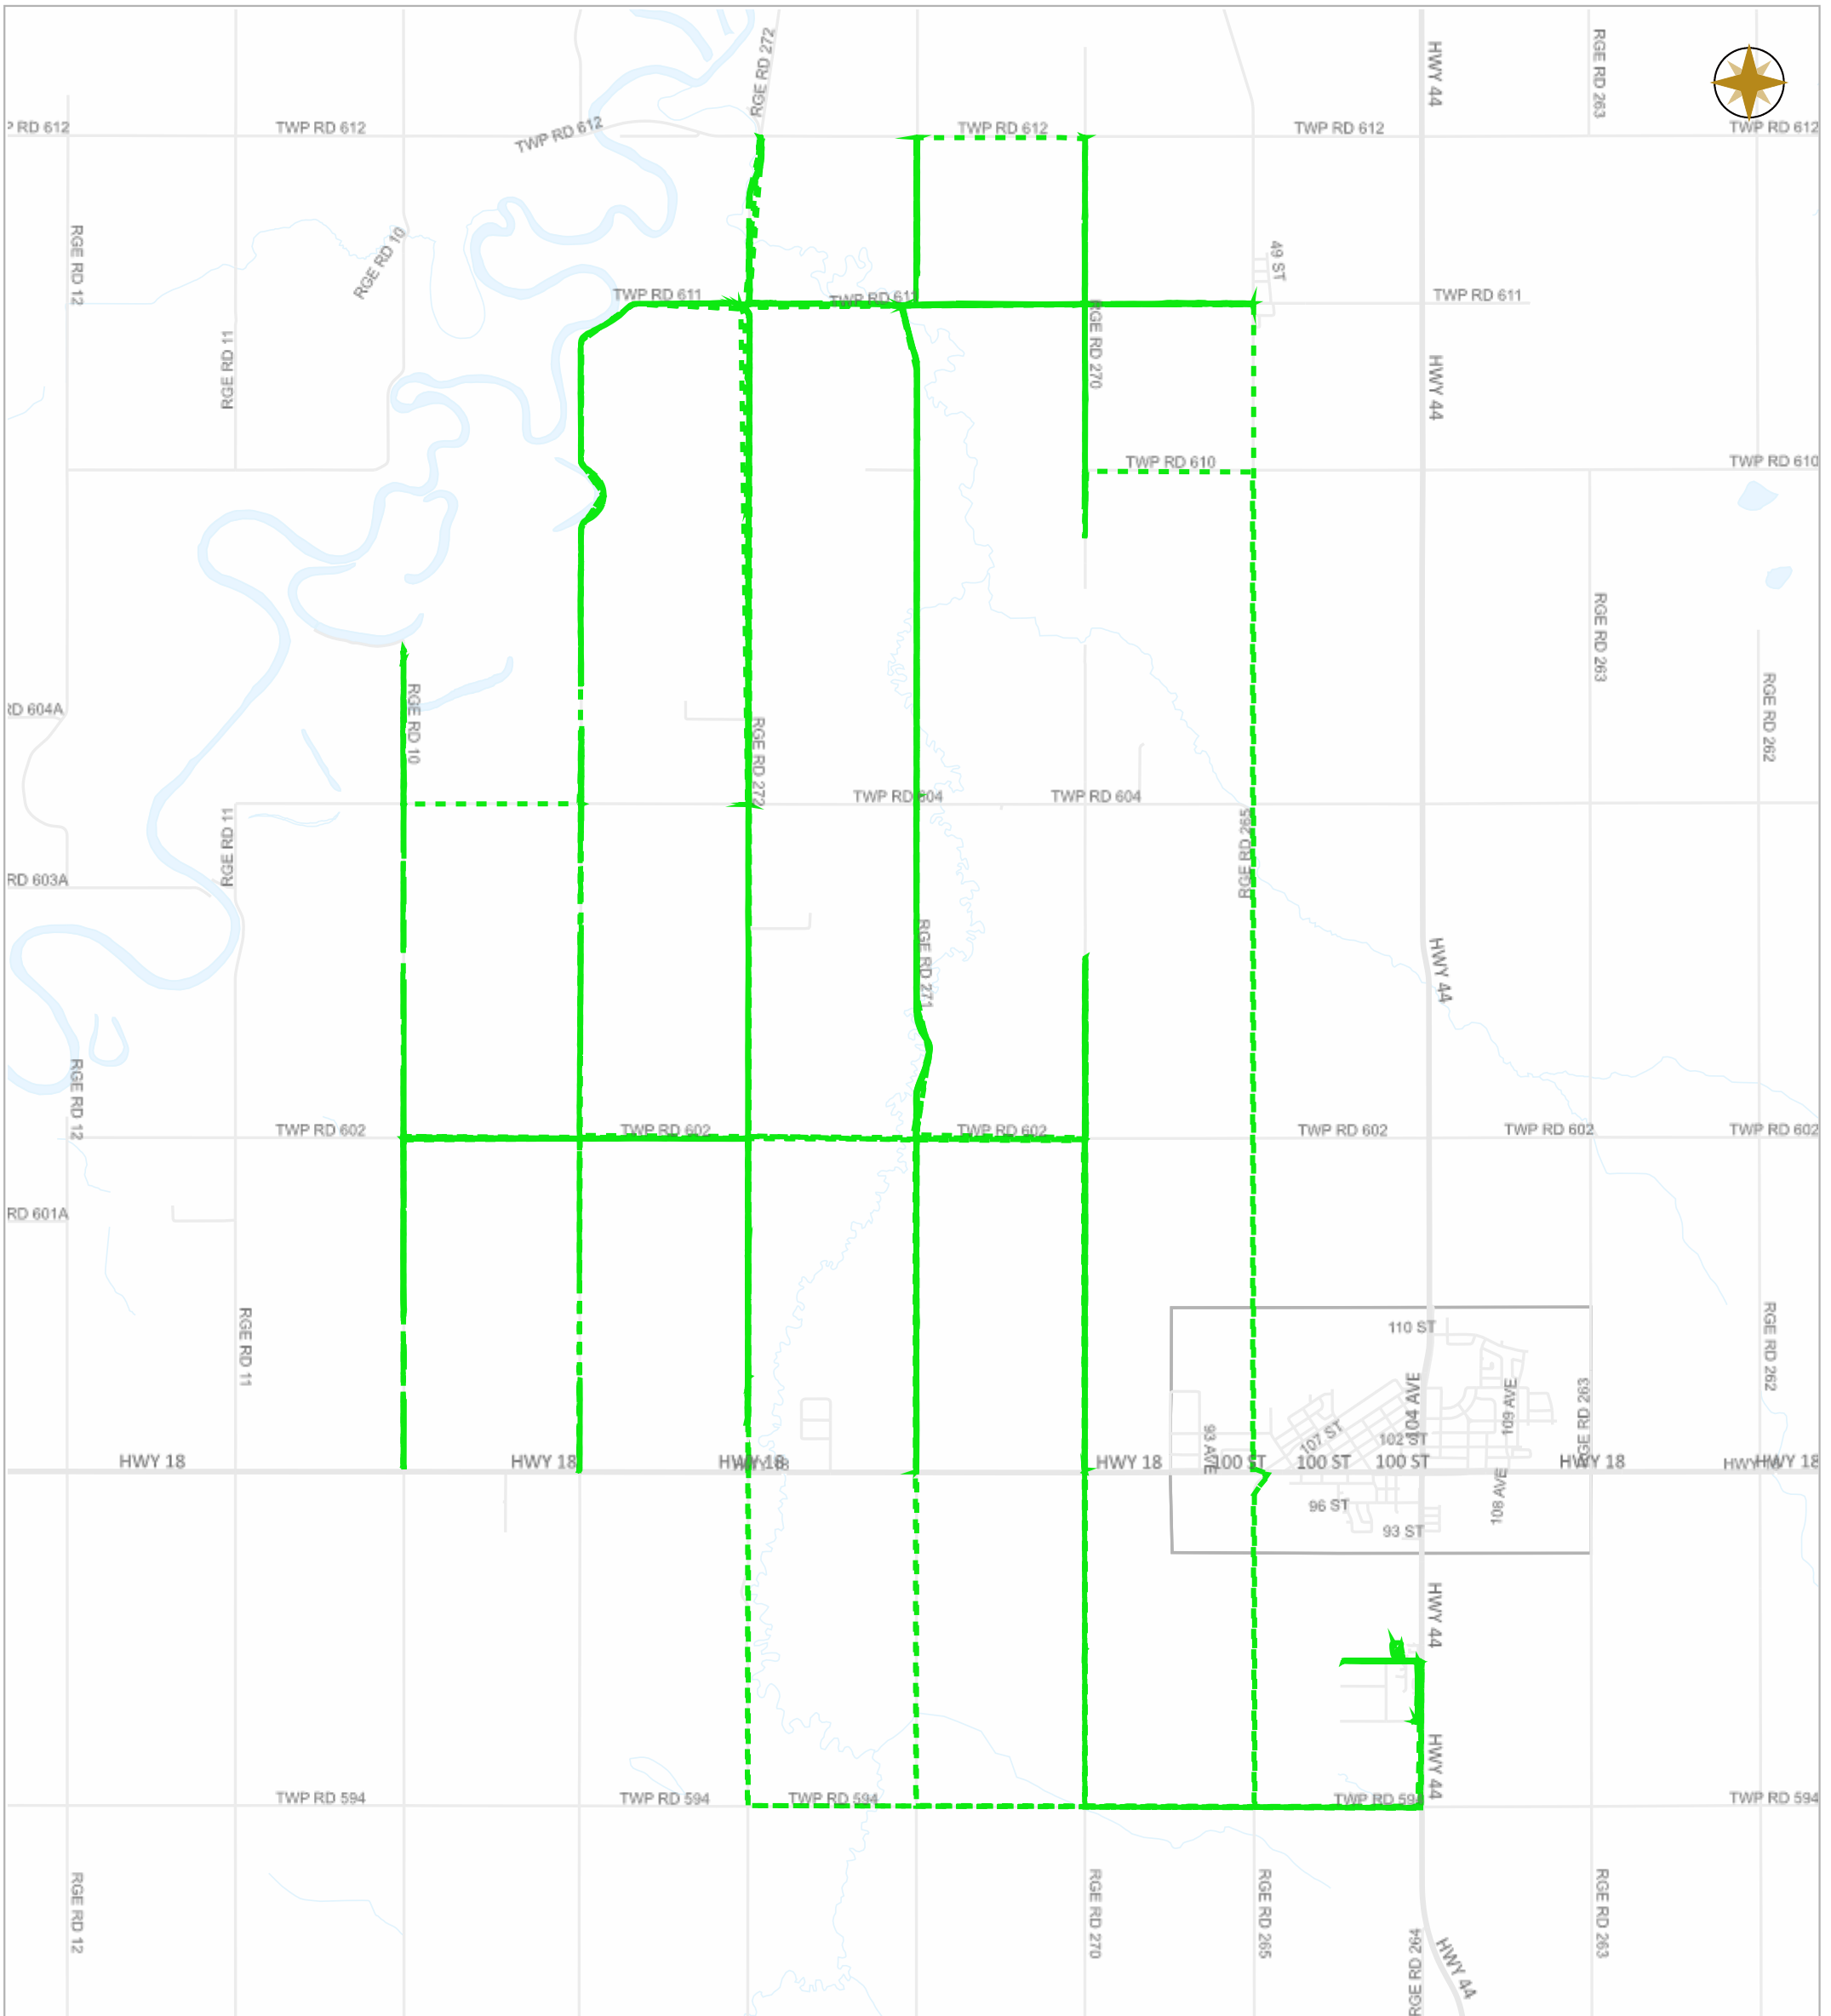

Legend

- Work Layers (Speed 1~7 mile/h)
- Tracking
- Roads

WESTLOCK COUNTY MAP

Map Projection: 3TM 114W NAD 83

10336 – 106 Street
Westlock, Alberta T7P 2G1

Tel: 780-349-3346
Toll Free: 1-877-349-5880
Fax: 780-349-2012

Date: Sep.23, 2024