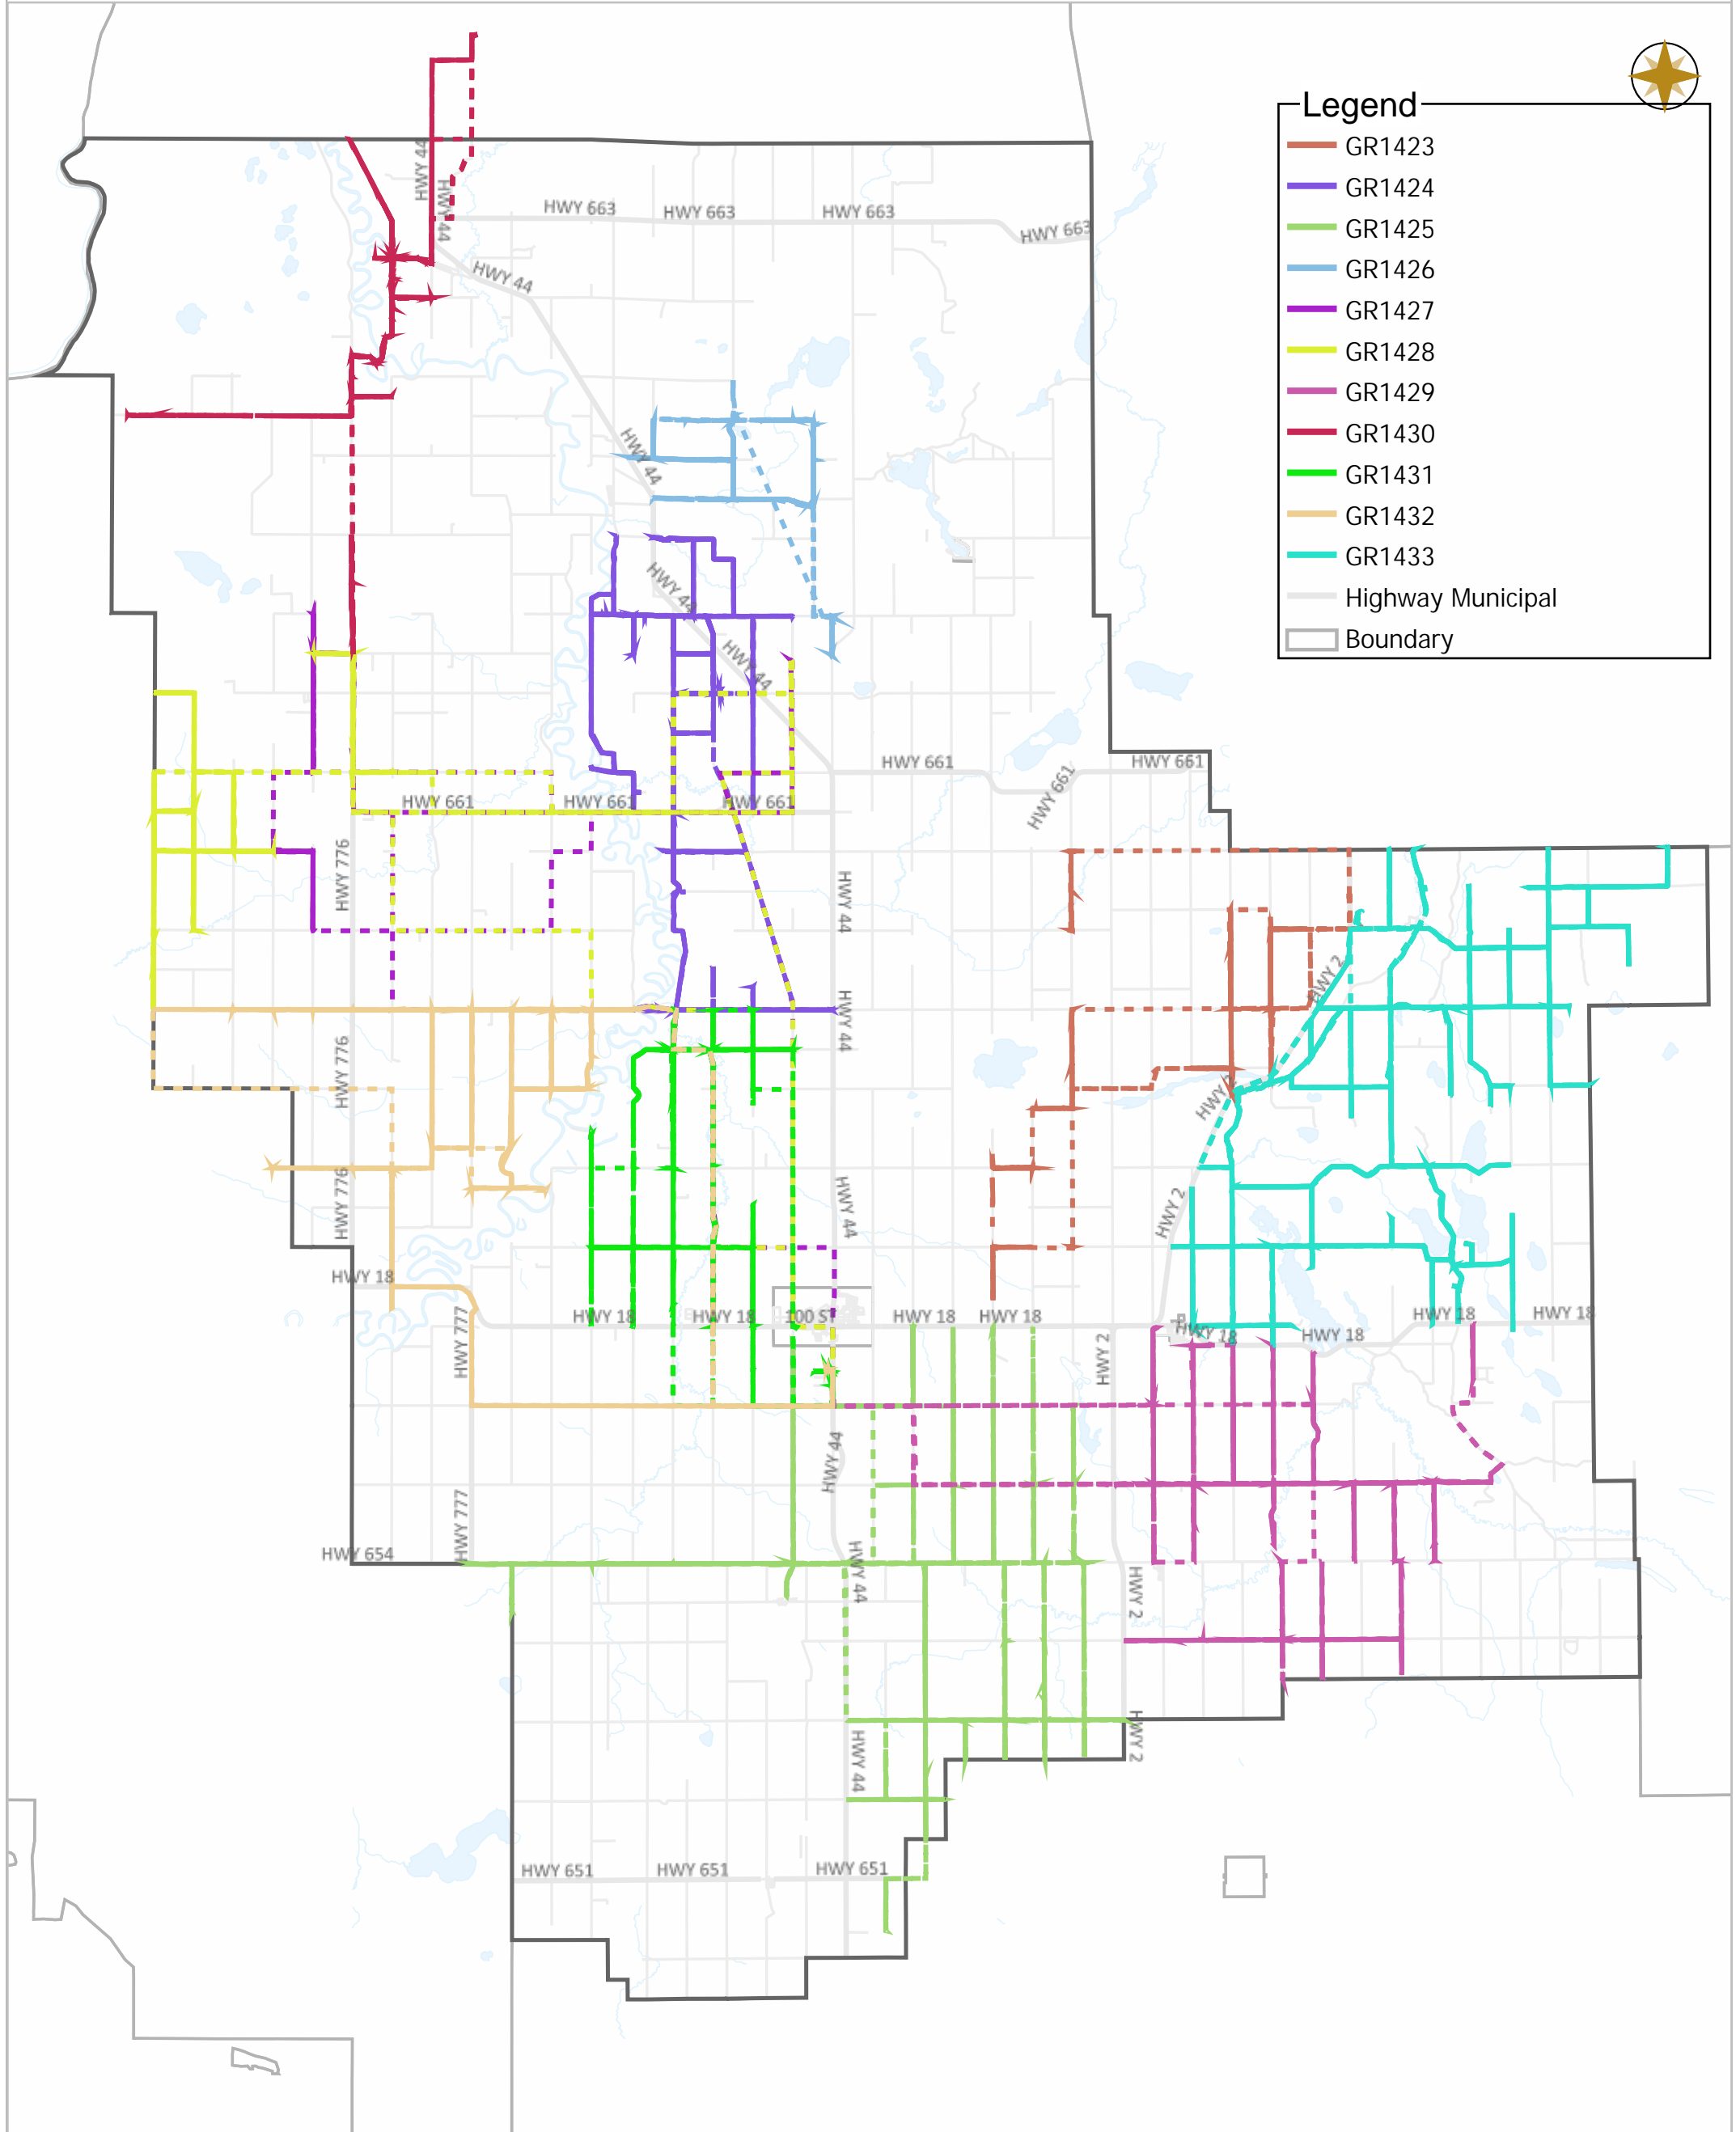

# WESTLOCK COUNTY - WEEKLY GRADING REPORT

09-15-2024 ~ 09-21-2024

### Legend

- GR1423
- GR1424
- GR1425
- GR1426
- GR1427
- GR1428
- GR1429
- GR1430
- GR1431
- GR1432
- GR1433
- Highway Municipal
- Boundary

Scale