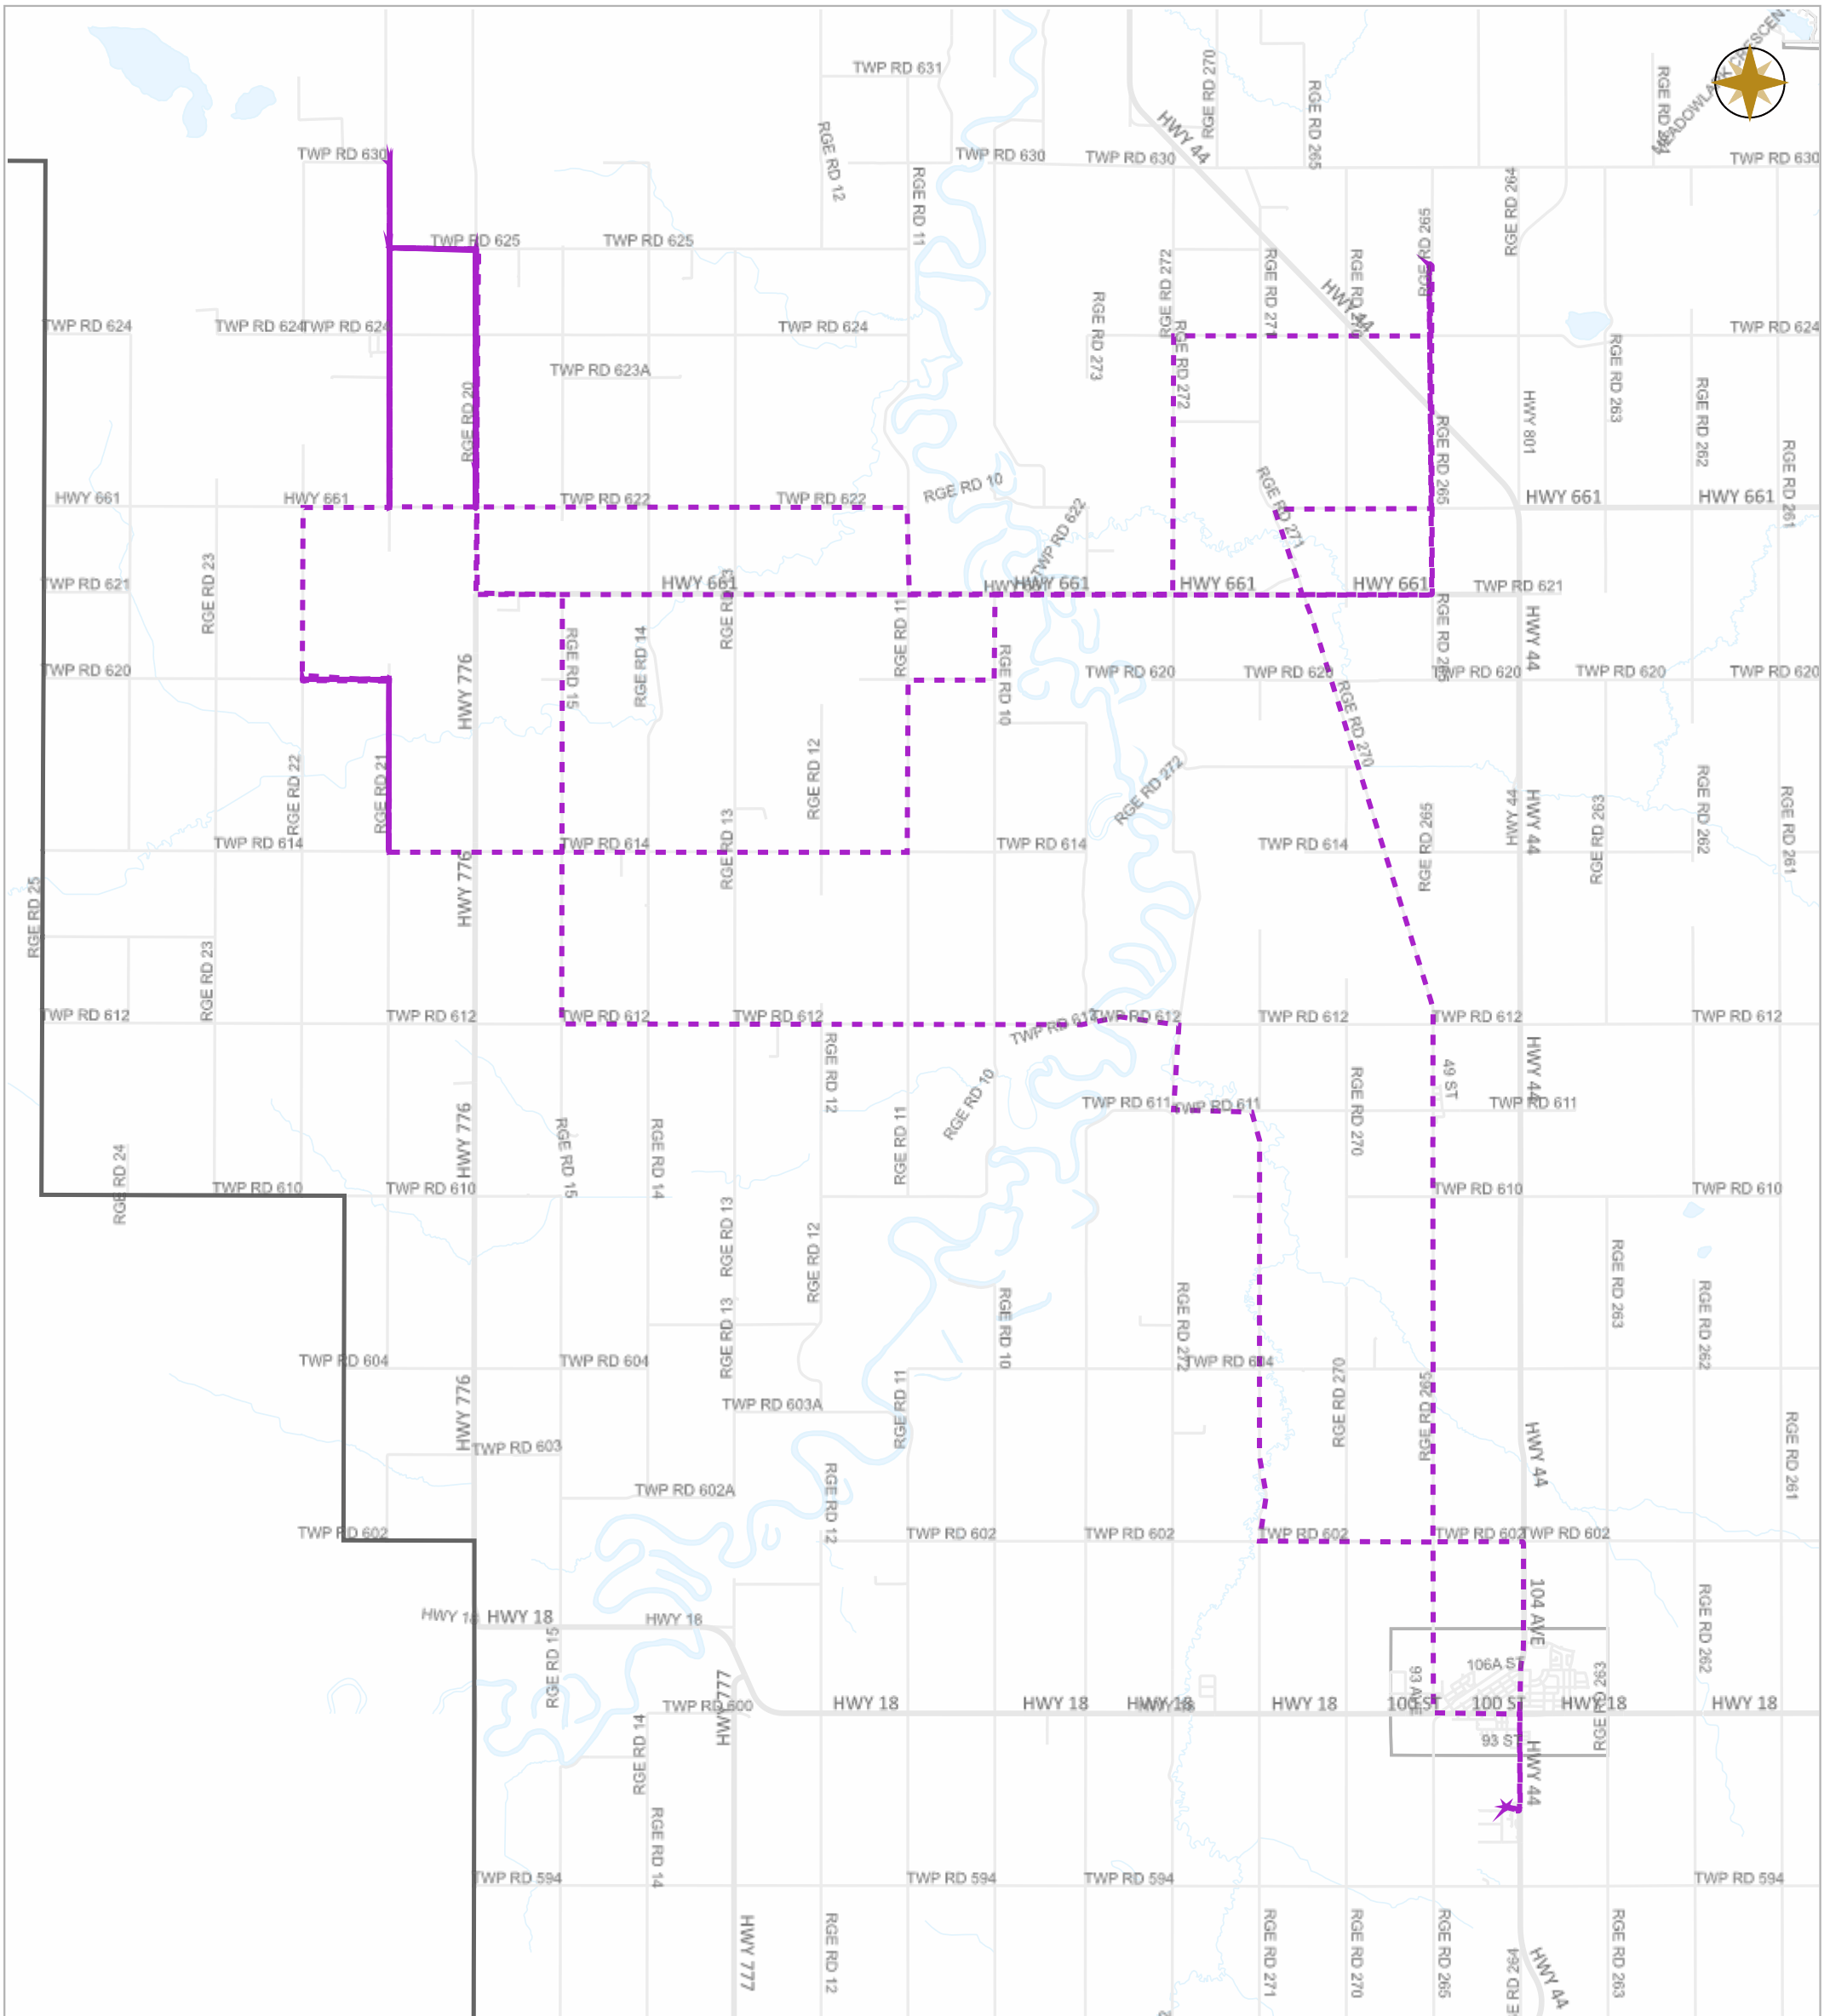

Legend

- Work Layers (Speed 1~7 mile/h)
- Tracking
- Roads

WESTLOCK COUNTY MAP

Map Projection: 3TM 114W NAD 83

10336 – 106 Street
Westlock, Alberta T7P 2G1

Tel: 780-349-3346
Toll Free: 1-877-349-5880
Fax: 780-349-2012

Date: Sep.23, 2024