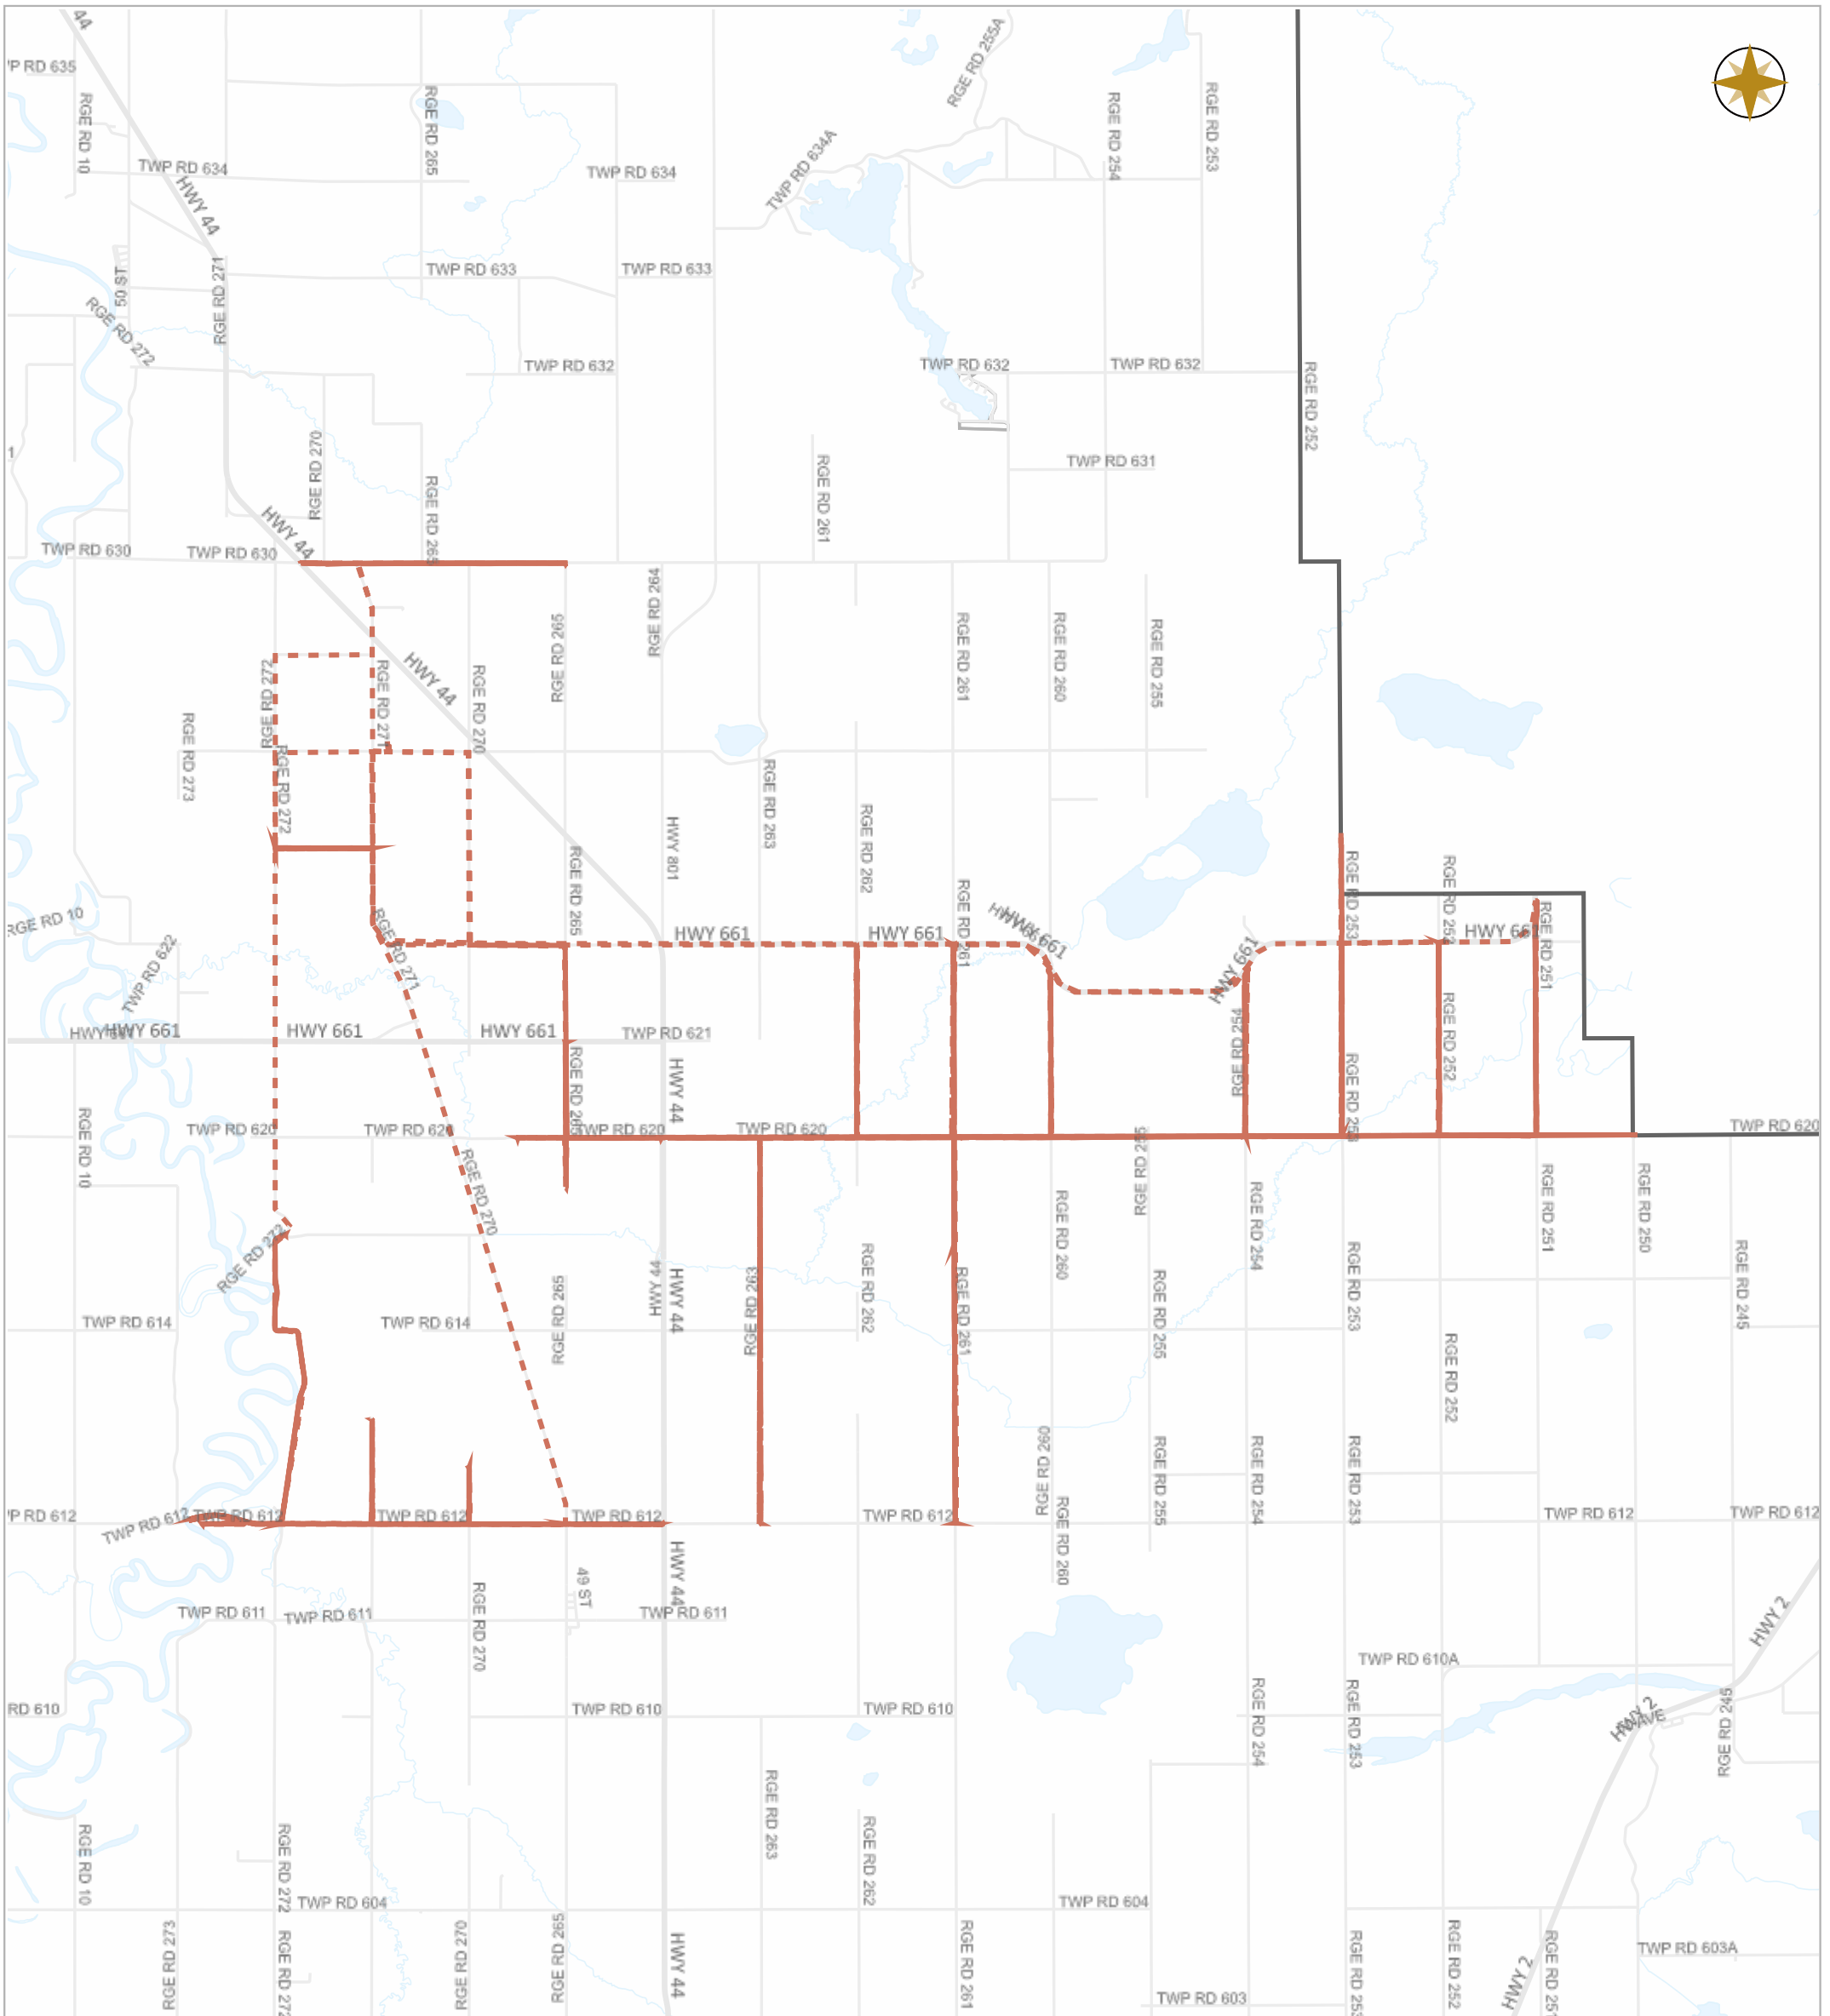

Legend

- Work Layers (Speed 1~7 mile/h)
- - - Tracking
- Roads

WESTLOCK COUNTY MAP

Map Projection: 3TM 114W NAD 83

10336 – 106 Street
Westlock, Alberta T7P 2G1

Tel: 780-349-3346
Toll Free: 1-877-349-5880
Fax: 780-349-2012

Date: Nov.04, 2024