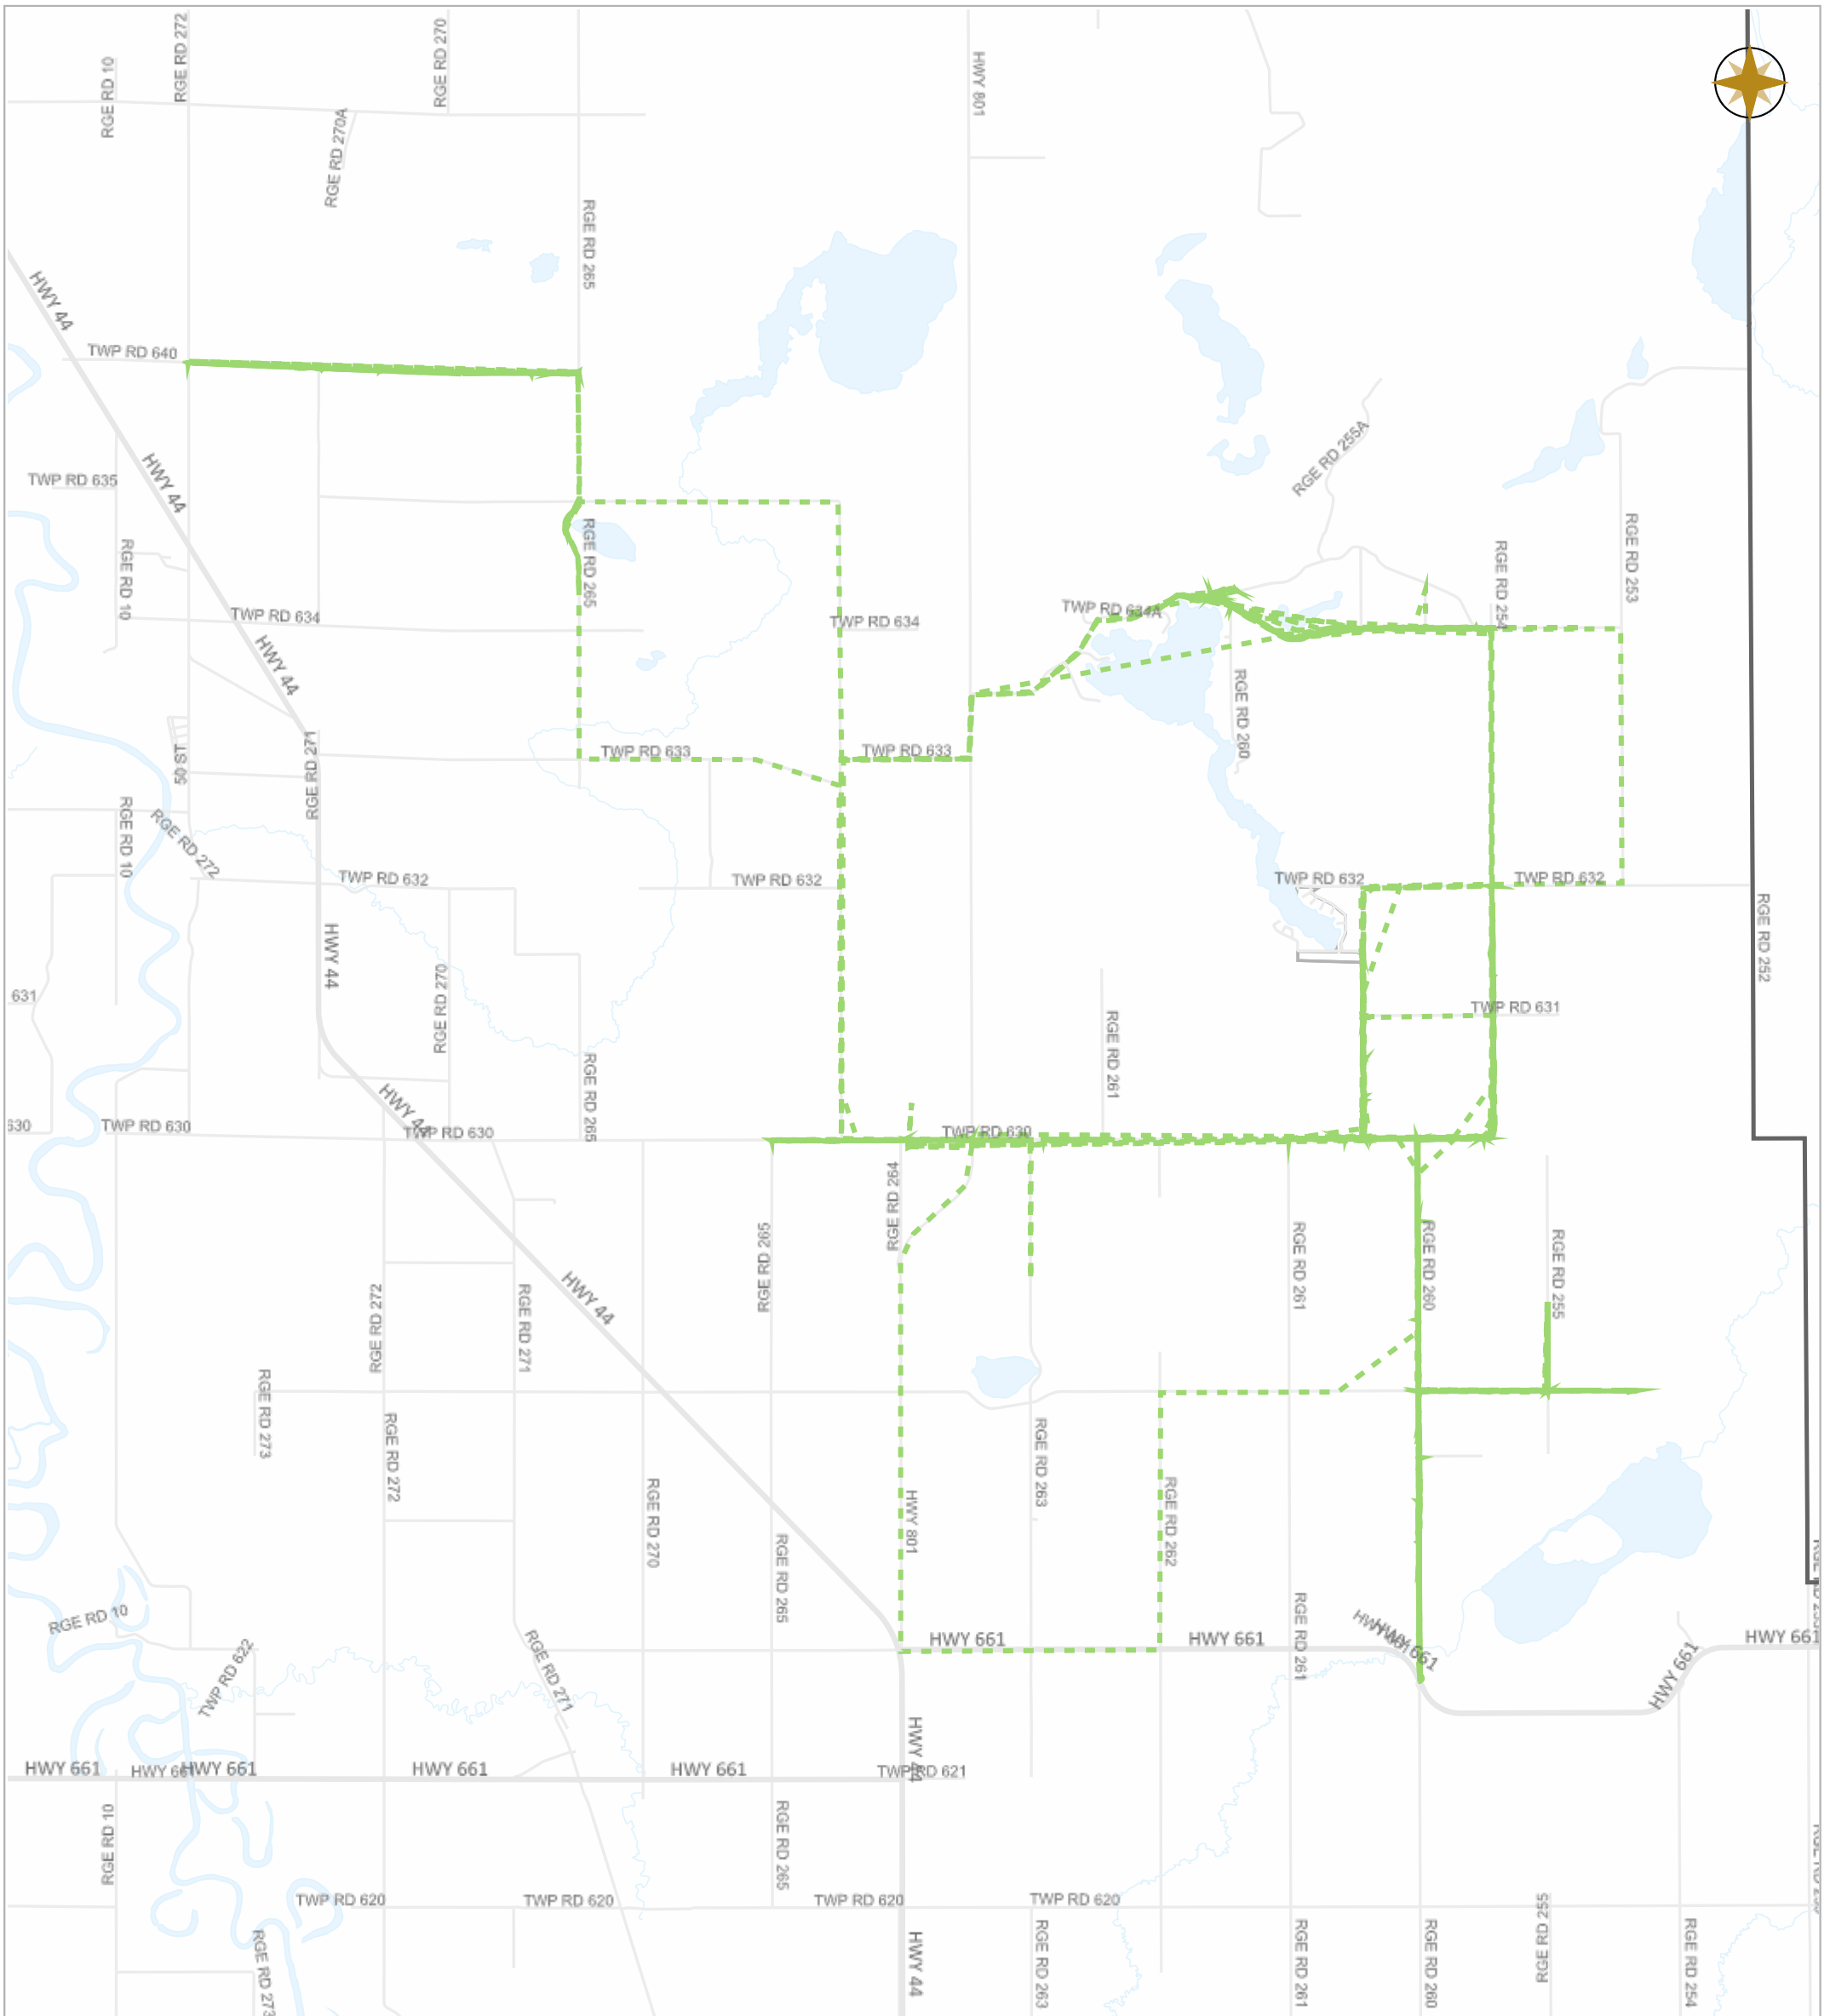

Scale	Legend - Work Layers (Speed 1~7 mile/h) - Tracking - Roads	WESTLOCK COUNTY MAP Map Projection: 3TM 114W NAD 83	10336 – 106 Street Westlock, Alberta T7P 2G1 Tel: 780-349-3346 Toll Free: 1-877-349-5880 Fax: 780-349-2012 Date: Nov.04, 2024