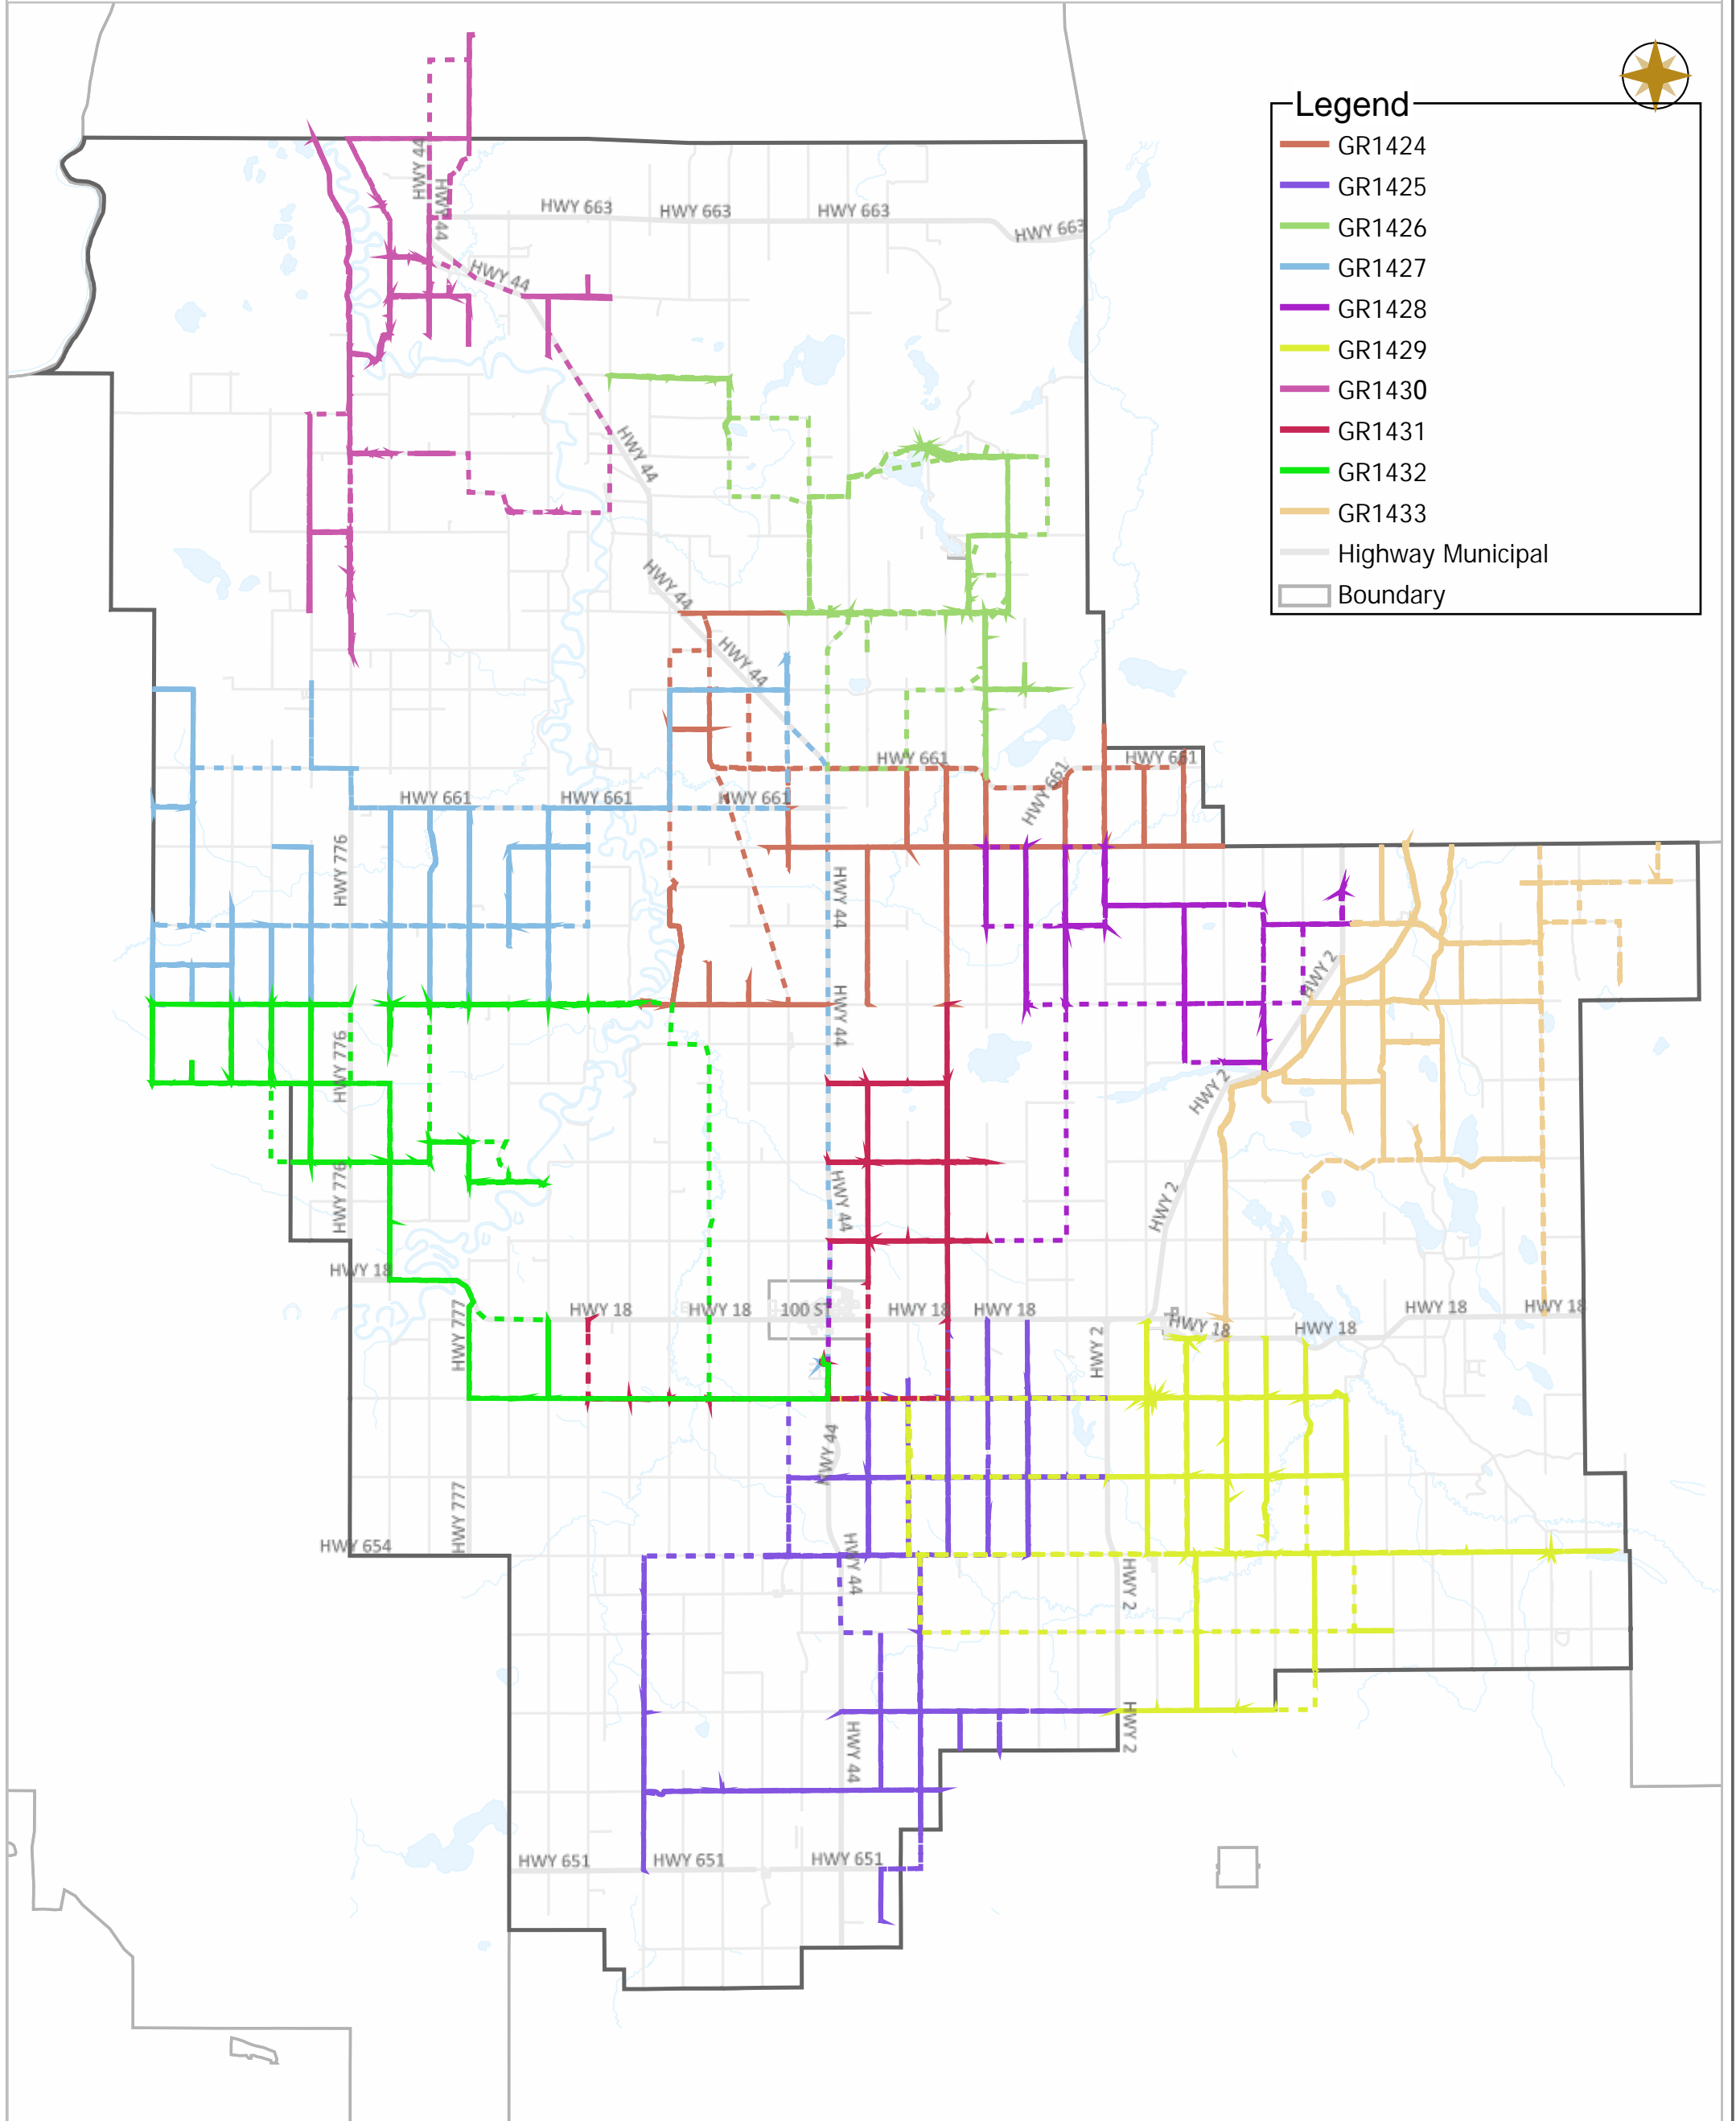

WESTLOCK COUNTY - WEEKLY GRADING REPORT

10-27-2024 ~ 11-02-2024

Legend

- GR1424
- GR1425
- GR1426
- GR1427
- GR1428
- GR1429
- GR1430
- GR1431
- GR1432
- GR1433
- Highway Municipal
- Boundary

Scale

WESTLOCK COUNTY MAP