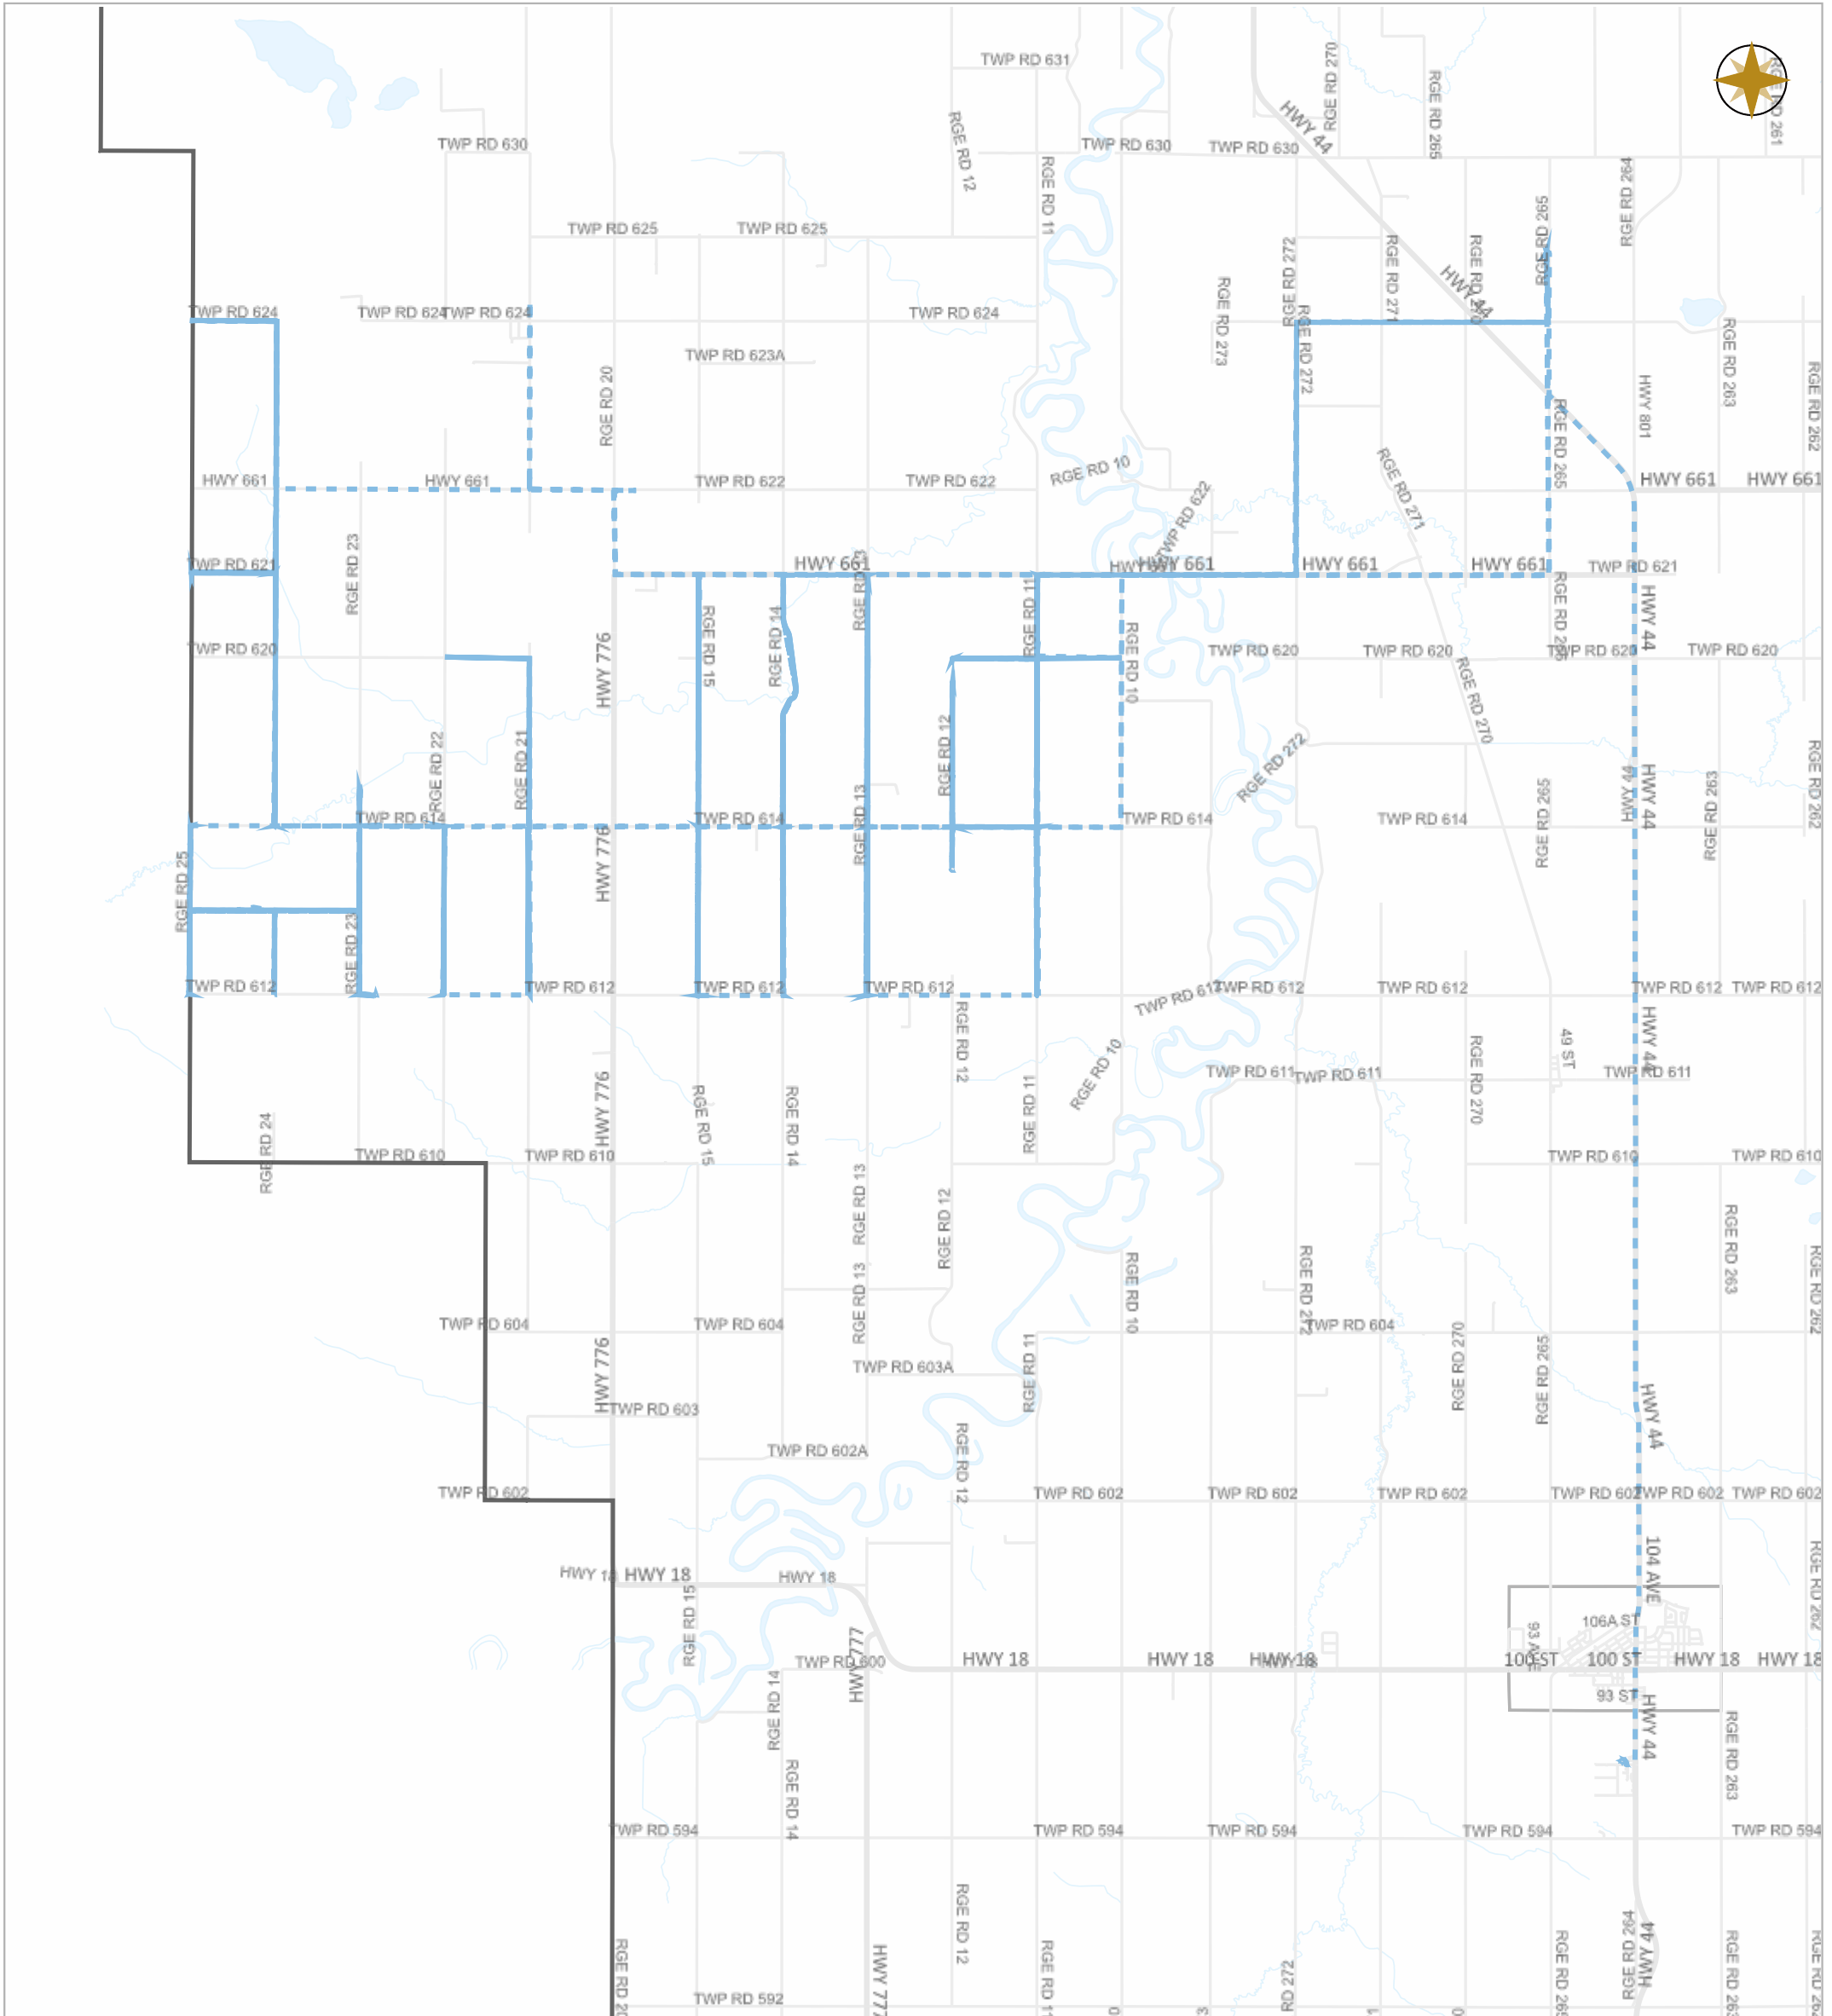

Legend

- Work Layers (Speed 1~7 mile/h)
- - - Tracking
- Roads

WESTLOCK COUNTY MAP

Map Projection: 3TM 114W NAD 83

10336 – 106 Street
Westlock, Alberta T7P 2G1

Tel: 780-349-3346
Toll Free: 1-877-349-5880
Fax: 780-349-2012

Date: Nov.04, 2024