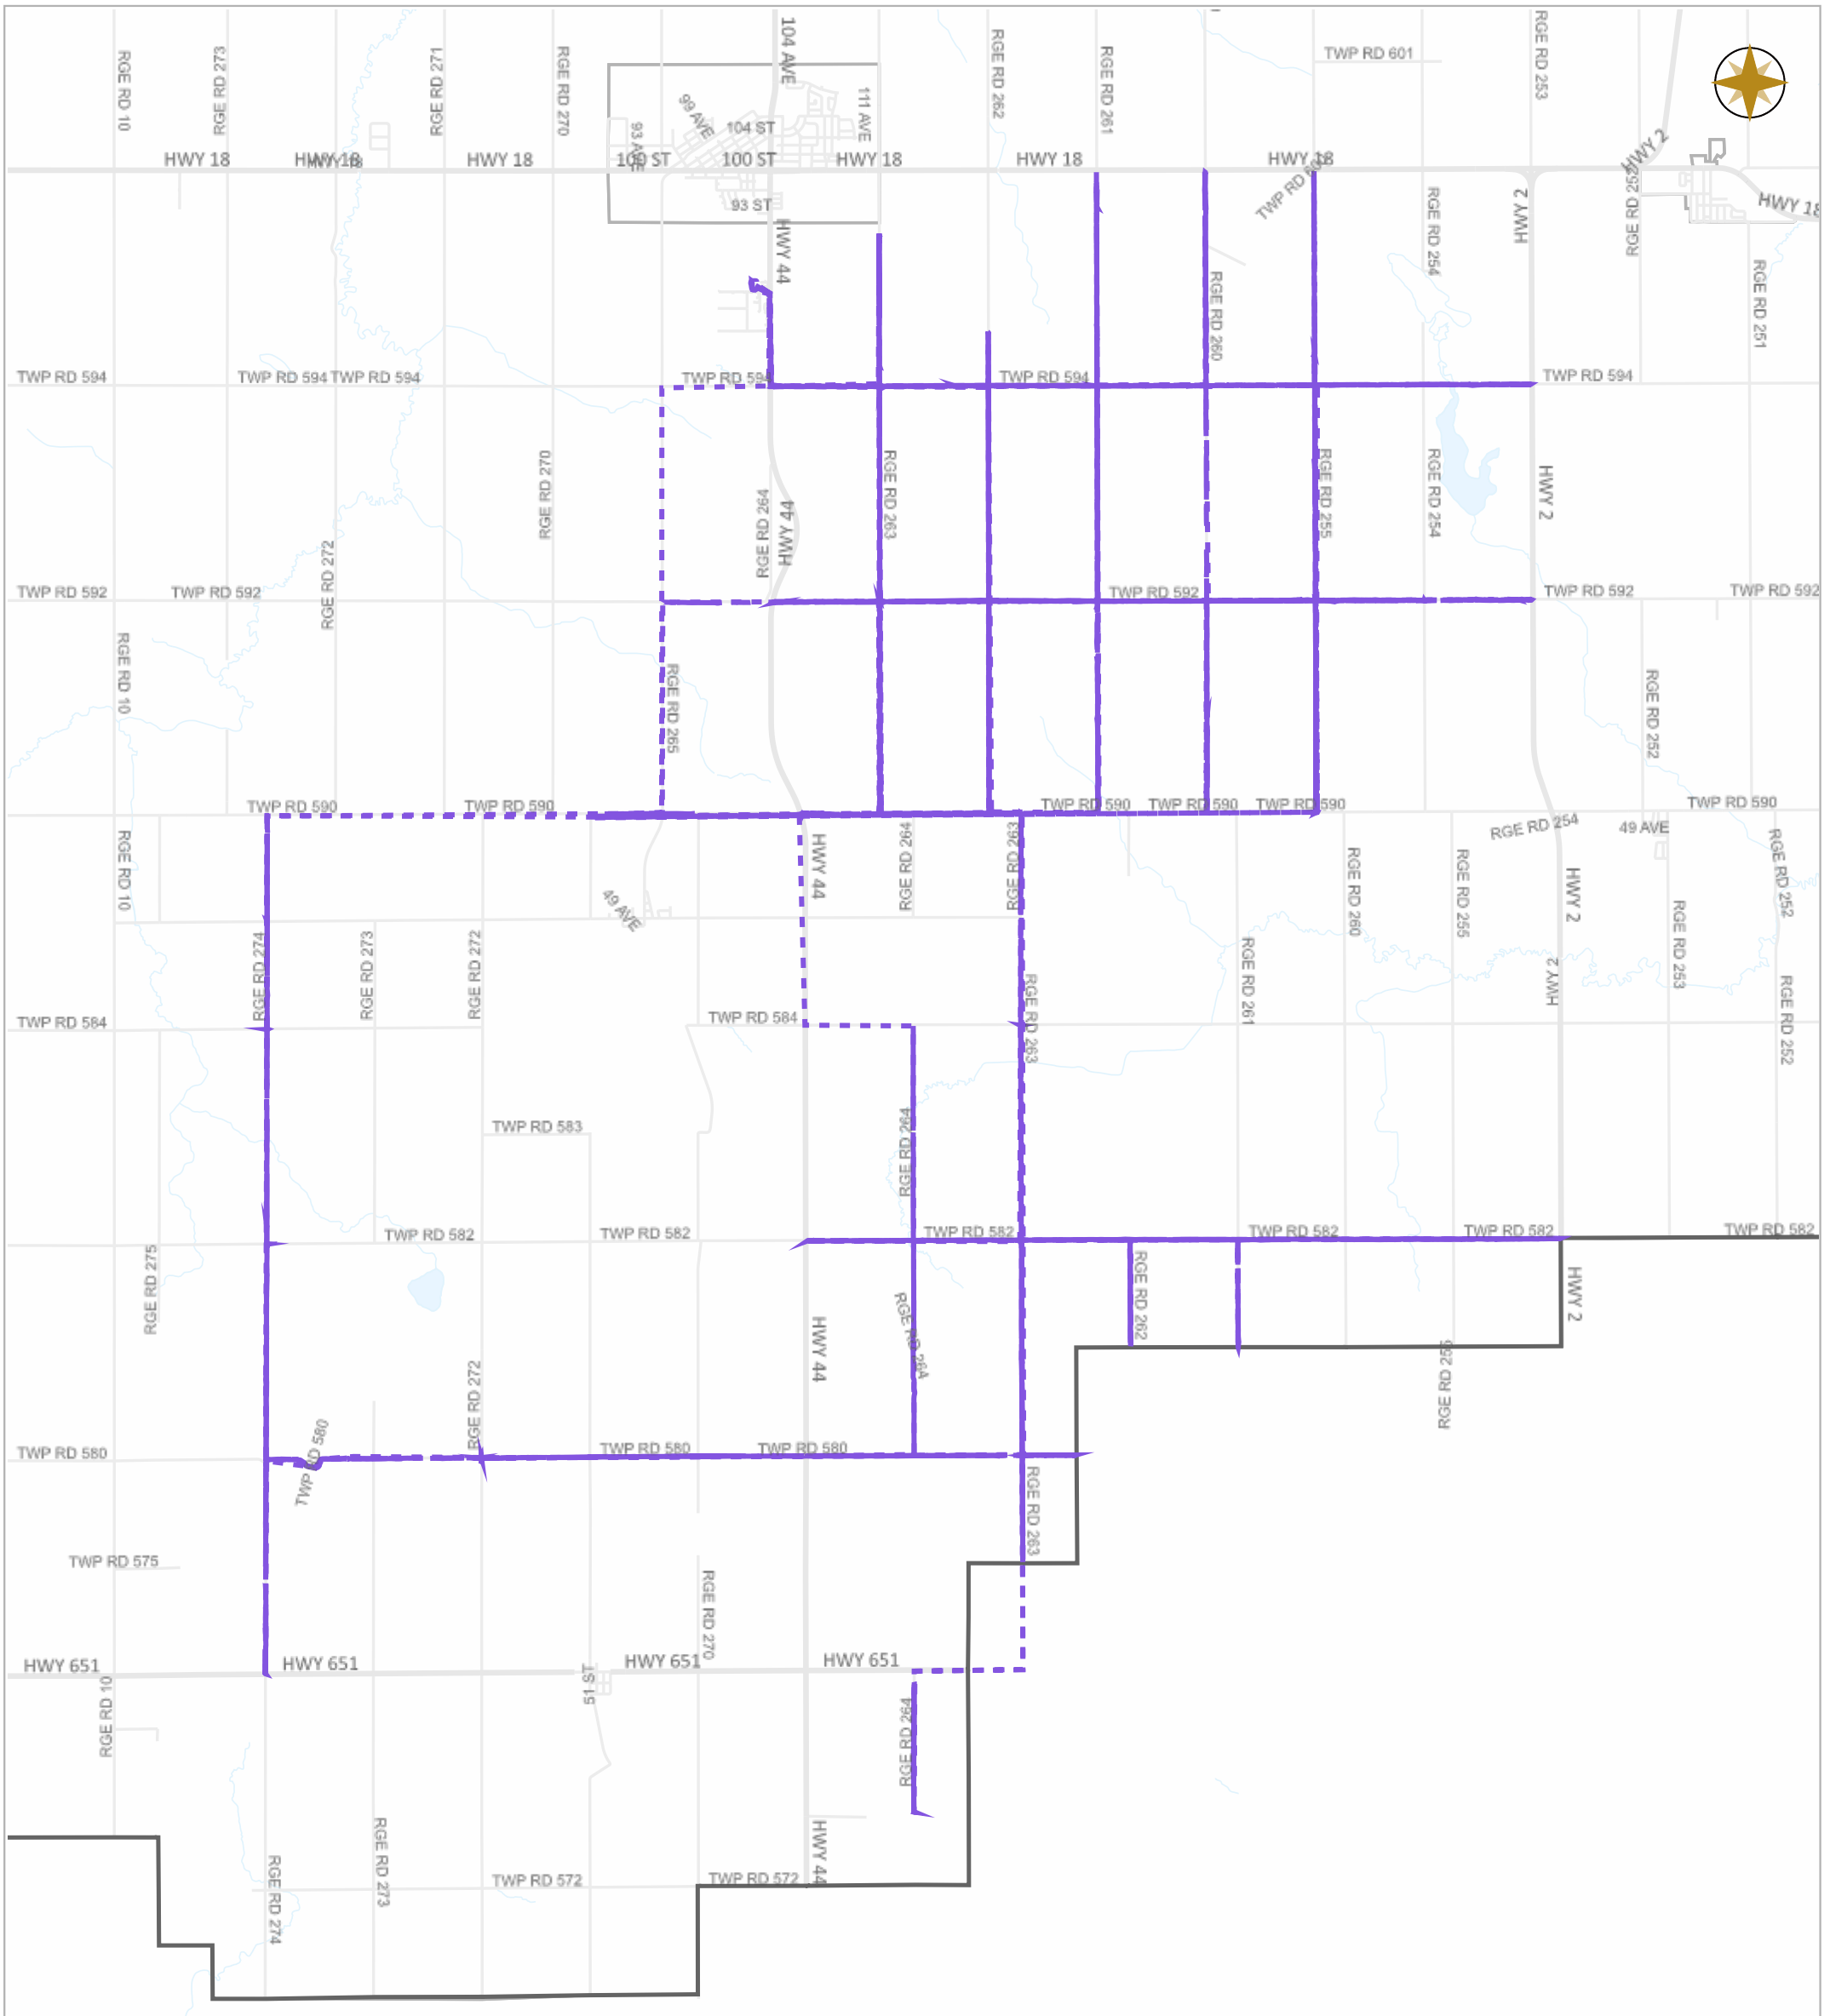

Legend

- Work Layers (Speed 1~7 mile/h)
- - - Tracking
- Roads

WESTLOCK COUNTY MAP

Map Projection: 3TM 114W NAD 83

10336 – 106 Street
Westlock, Alberta T7P 2G1

Tel: 780-349-3346
Toll Free: 1-877-349-5880
Fax: 780-349-2012

Date: Nov.04, 2024