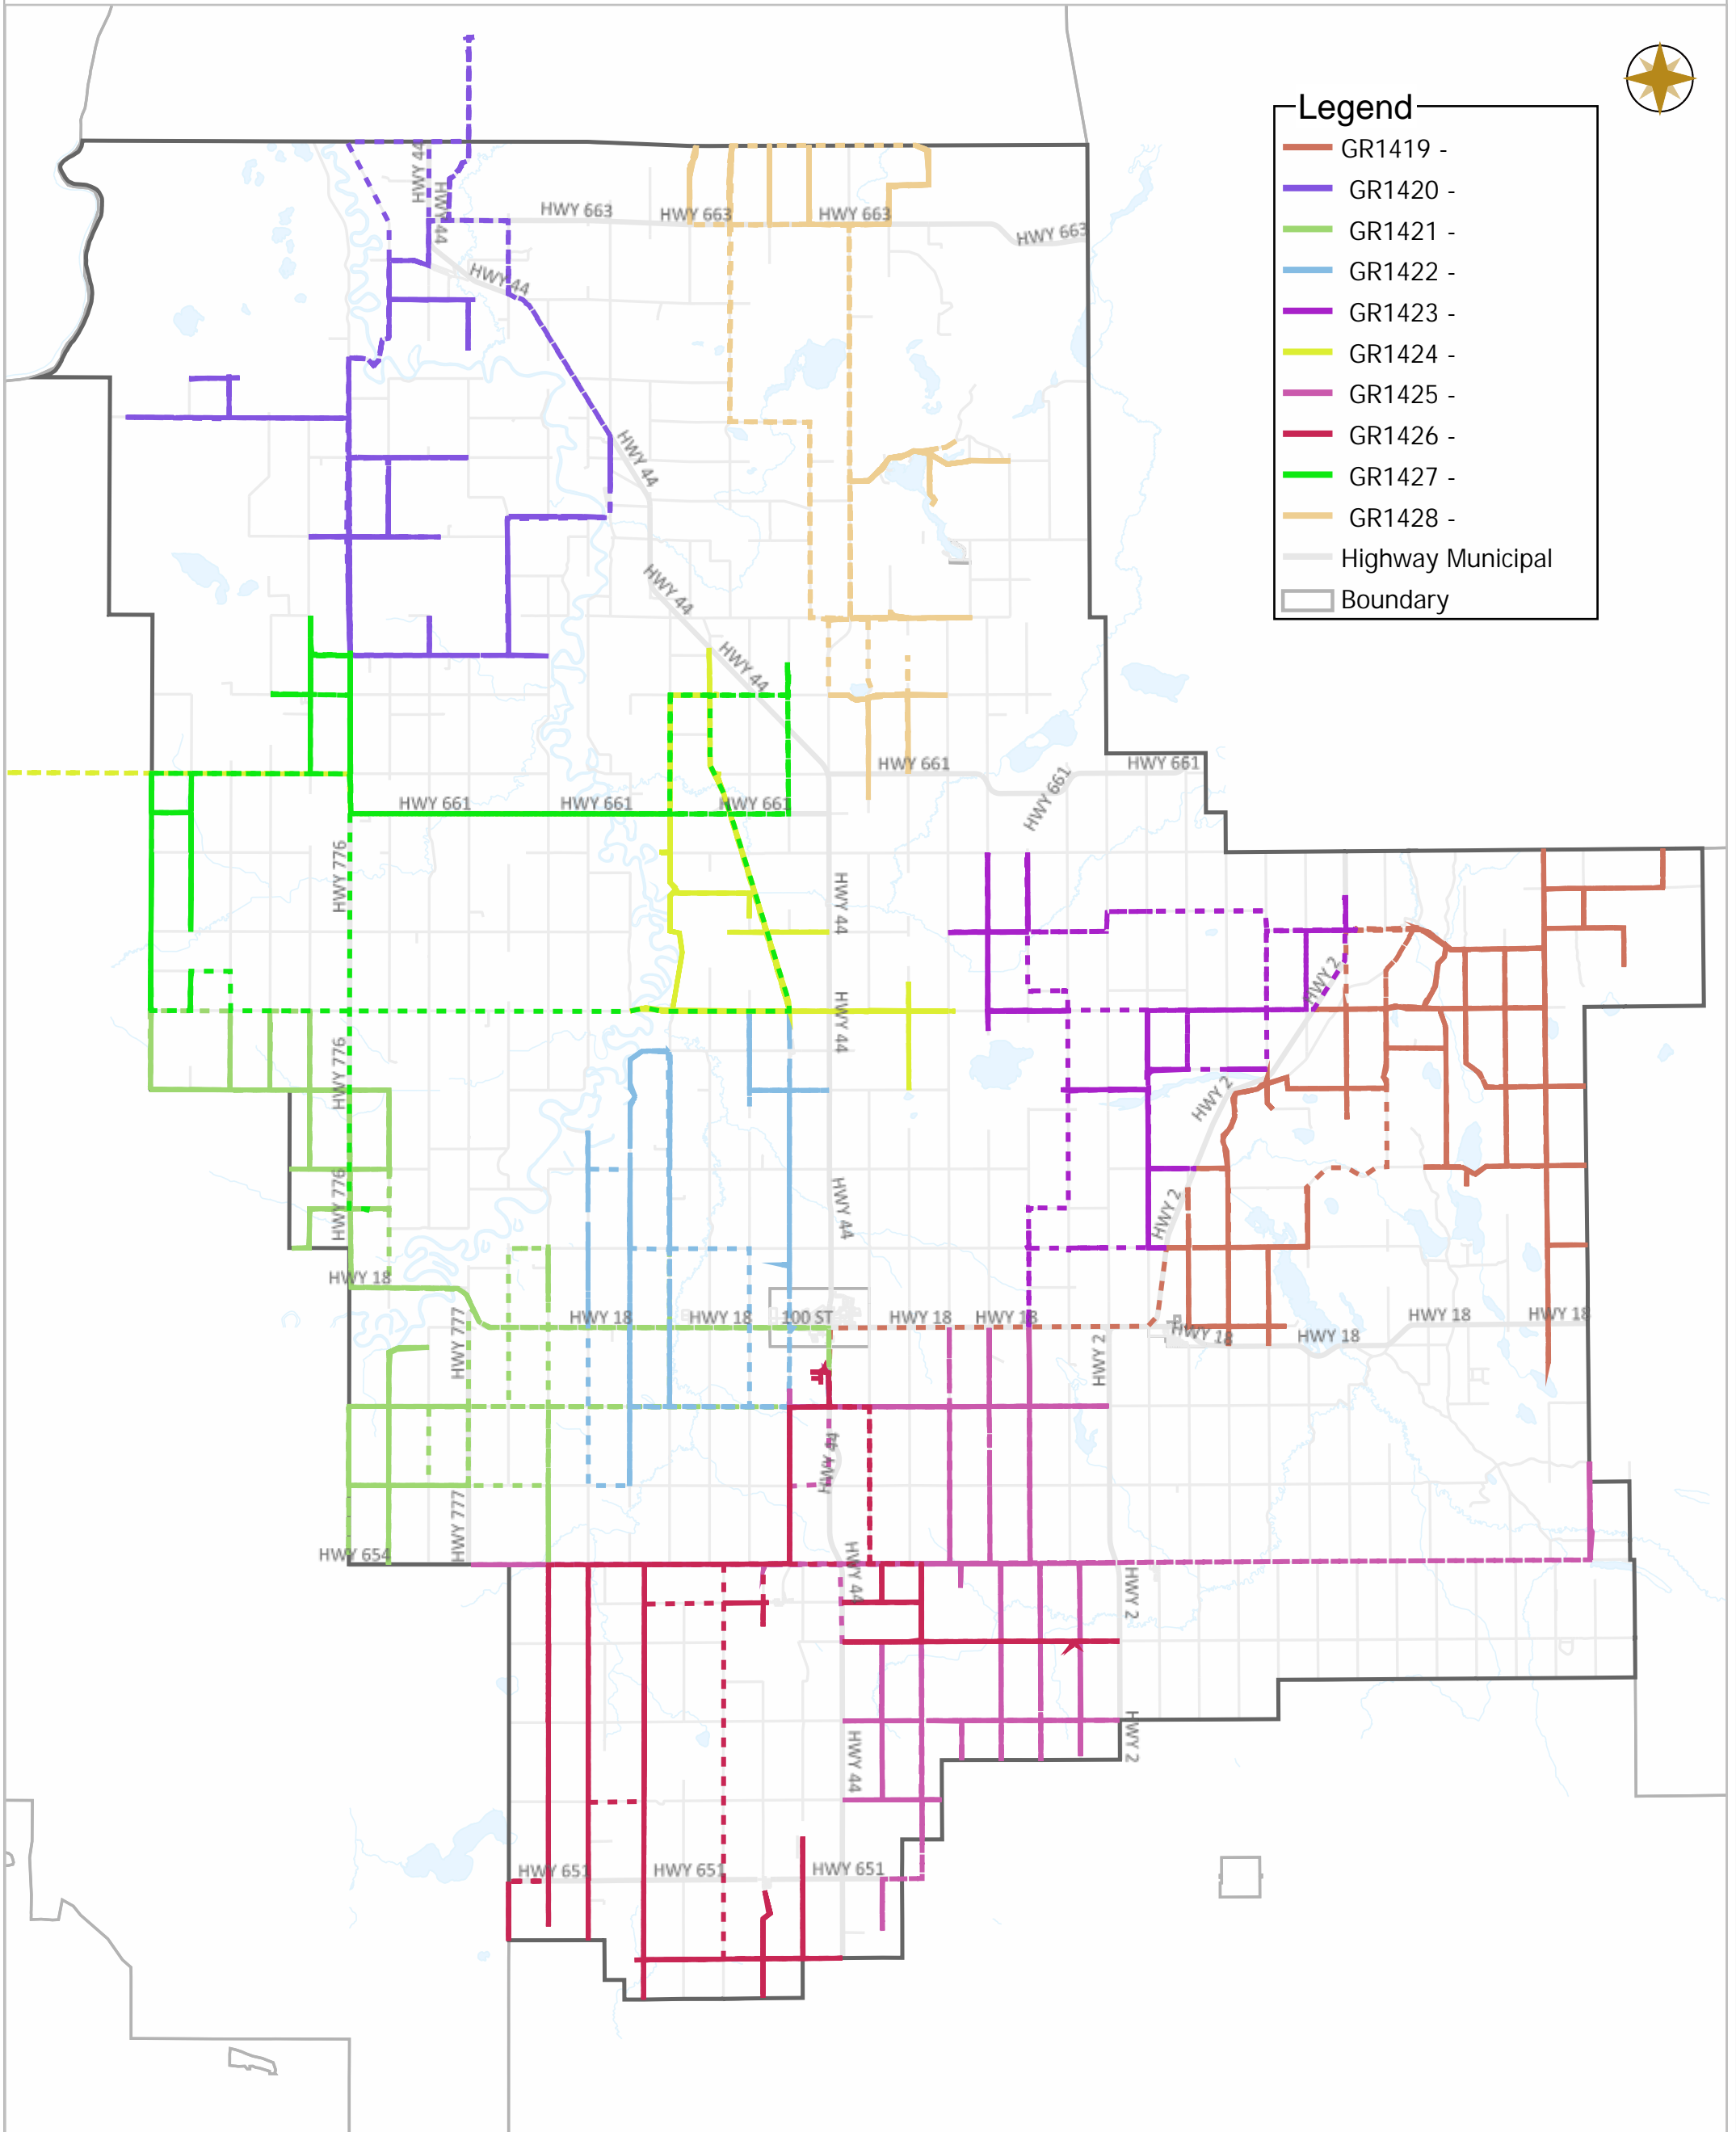

WESTLOCK COUNTY - WEEKLY GRADING REPORT

08-28-2022 ~ 09-03-2022

Legend

- GR1419 -
- GR1420 -
- GR1421 -
- GR1422 -
- GR1423 -
- GR1424 -
- GR1425 -
- GR1426 -
- GR1427 -
- GR1428 -
- Highway Municipal
- Boundary

Scale

WESTLOCK COUNTY MAP

10336 – 106 Street
 Westlock, Alberta T7P 2G1
 Tel: 780-349-3346
 Toll Free: 1-877-349-5880
 Fax: 780-349-2012

Map Projection: 3TM 114W NAD 83

Date: Sep.05, 2022

Scale

Legend

- Work Layers (Speed 1~7 mile/h)
- - - Tracking
- Roads