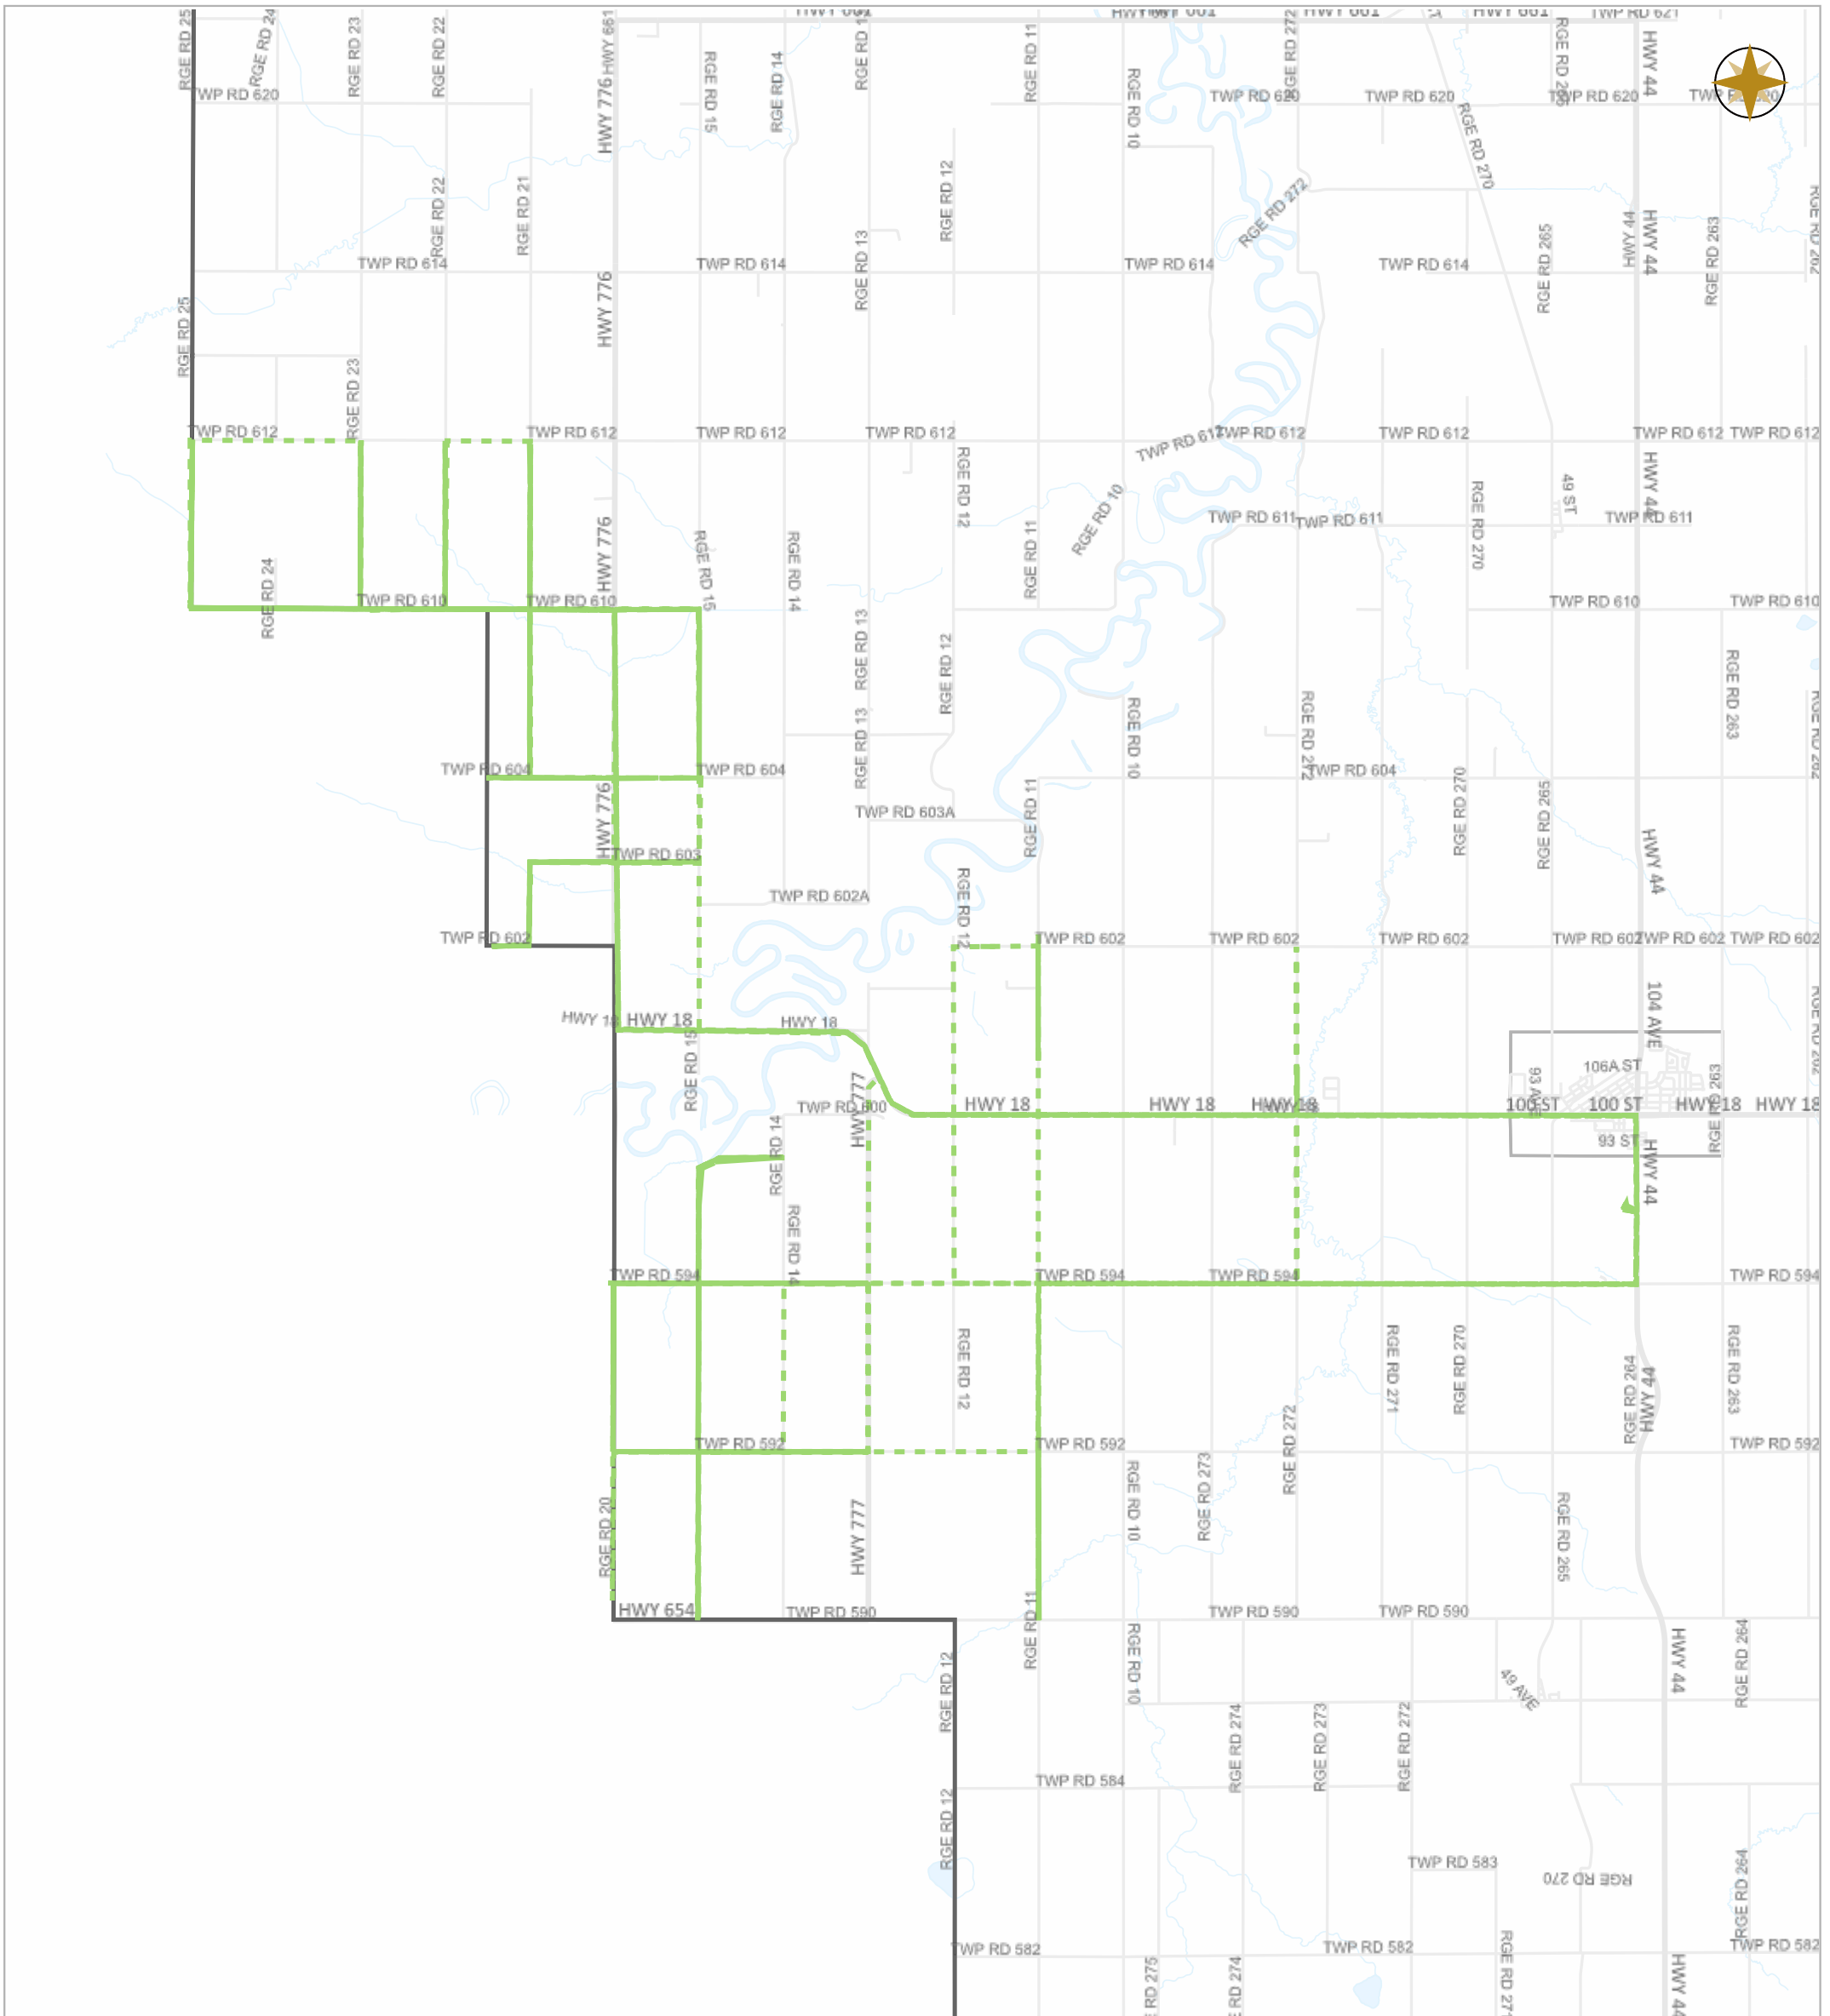

WESTLOCK COUNTY - WEEKLY GRADING REPORT

08-28-2022 ~ 09-03-2022

Legend

- GR1419 -
- GR1420 -
- GR1421 -
- GR1422 -
- GR1423 -
- GR1424 -
- GR1425 -
- GR1426 -
- GR1427 -
- GR1428 -
- Highway Municipal
- Boundary

WESTLOCK COUNTY MAP

Map Projection: 3TM 114W NAD 83

10336 – 106 Street
Westlock, Alberta T7P 2G1

Tel: 780-349-3346
Toll Free: 1-877-349-5880
Fax: 780-349-2012

Date: Sep.05, 2022

Scale

Legend

- Work Layers (Speed 1~7 mile/h)
- - - Tracking
- Roads

WESTLOCK COUNTY MAP

10336 – 106 Street
Westlock, Alberta T7P 2G1
Tel: 780-349-3346
Toll Free: 1-877-349-5880
Fax: 780-349-2012

Map Projection: 3TM 114W NAD 83

Date: Sep.05, 2022

Legend

- Work Layers (Speed 1~7 mile/h)
- - - Tracking
- Roads