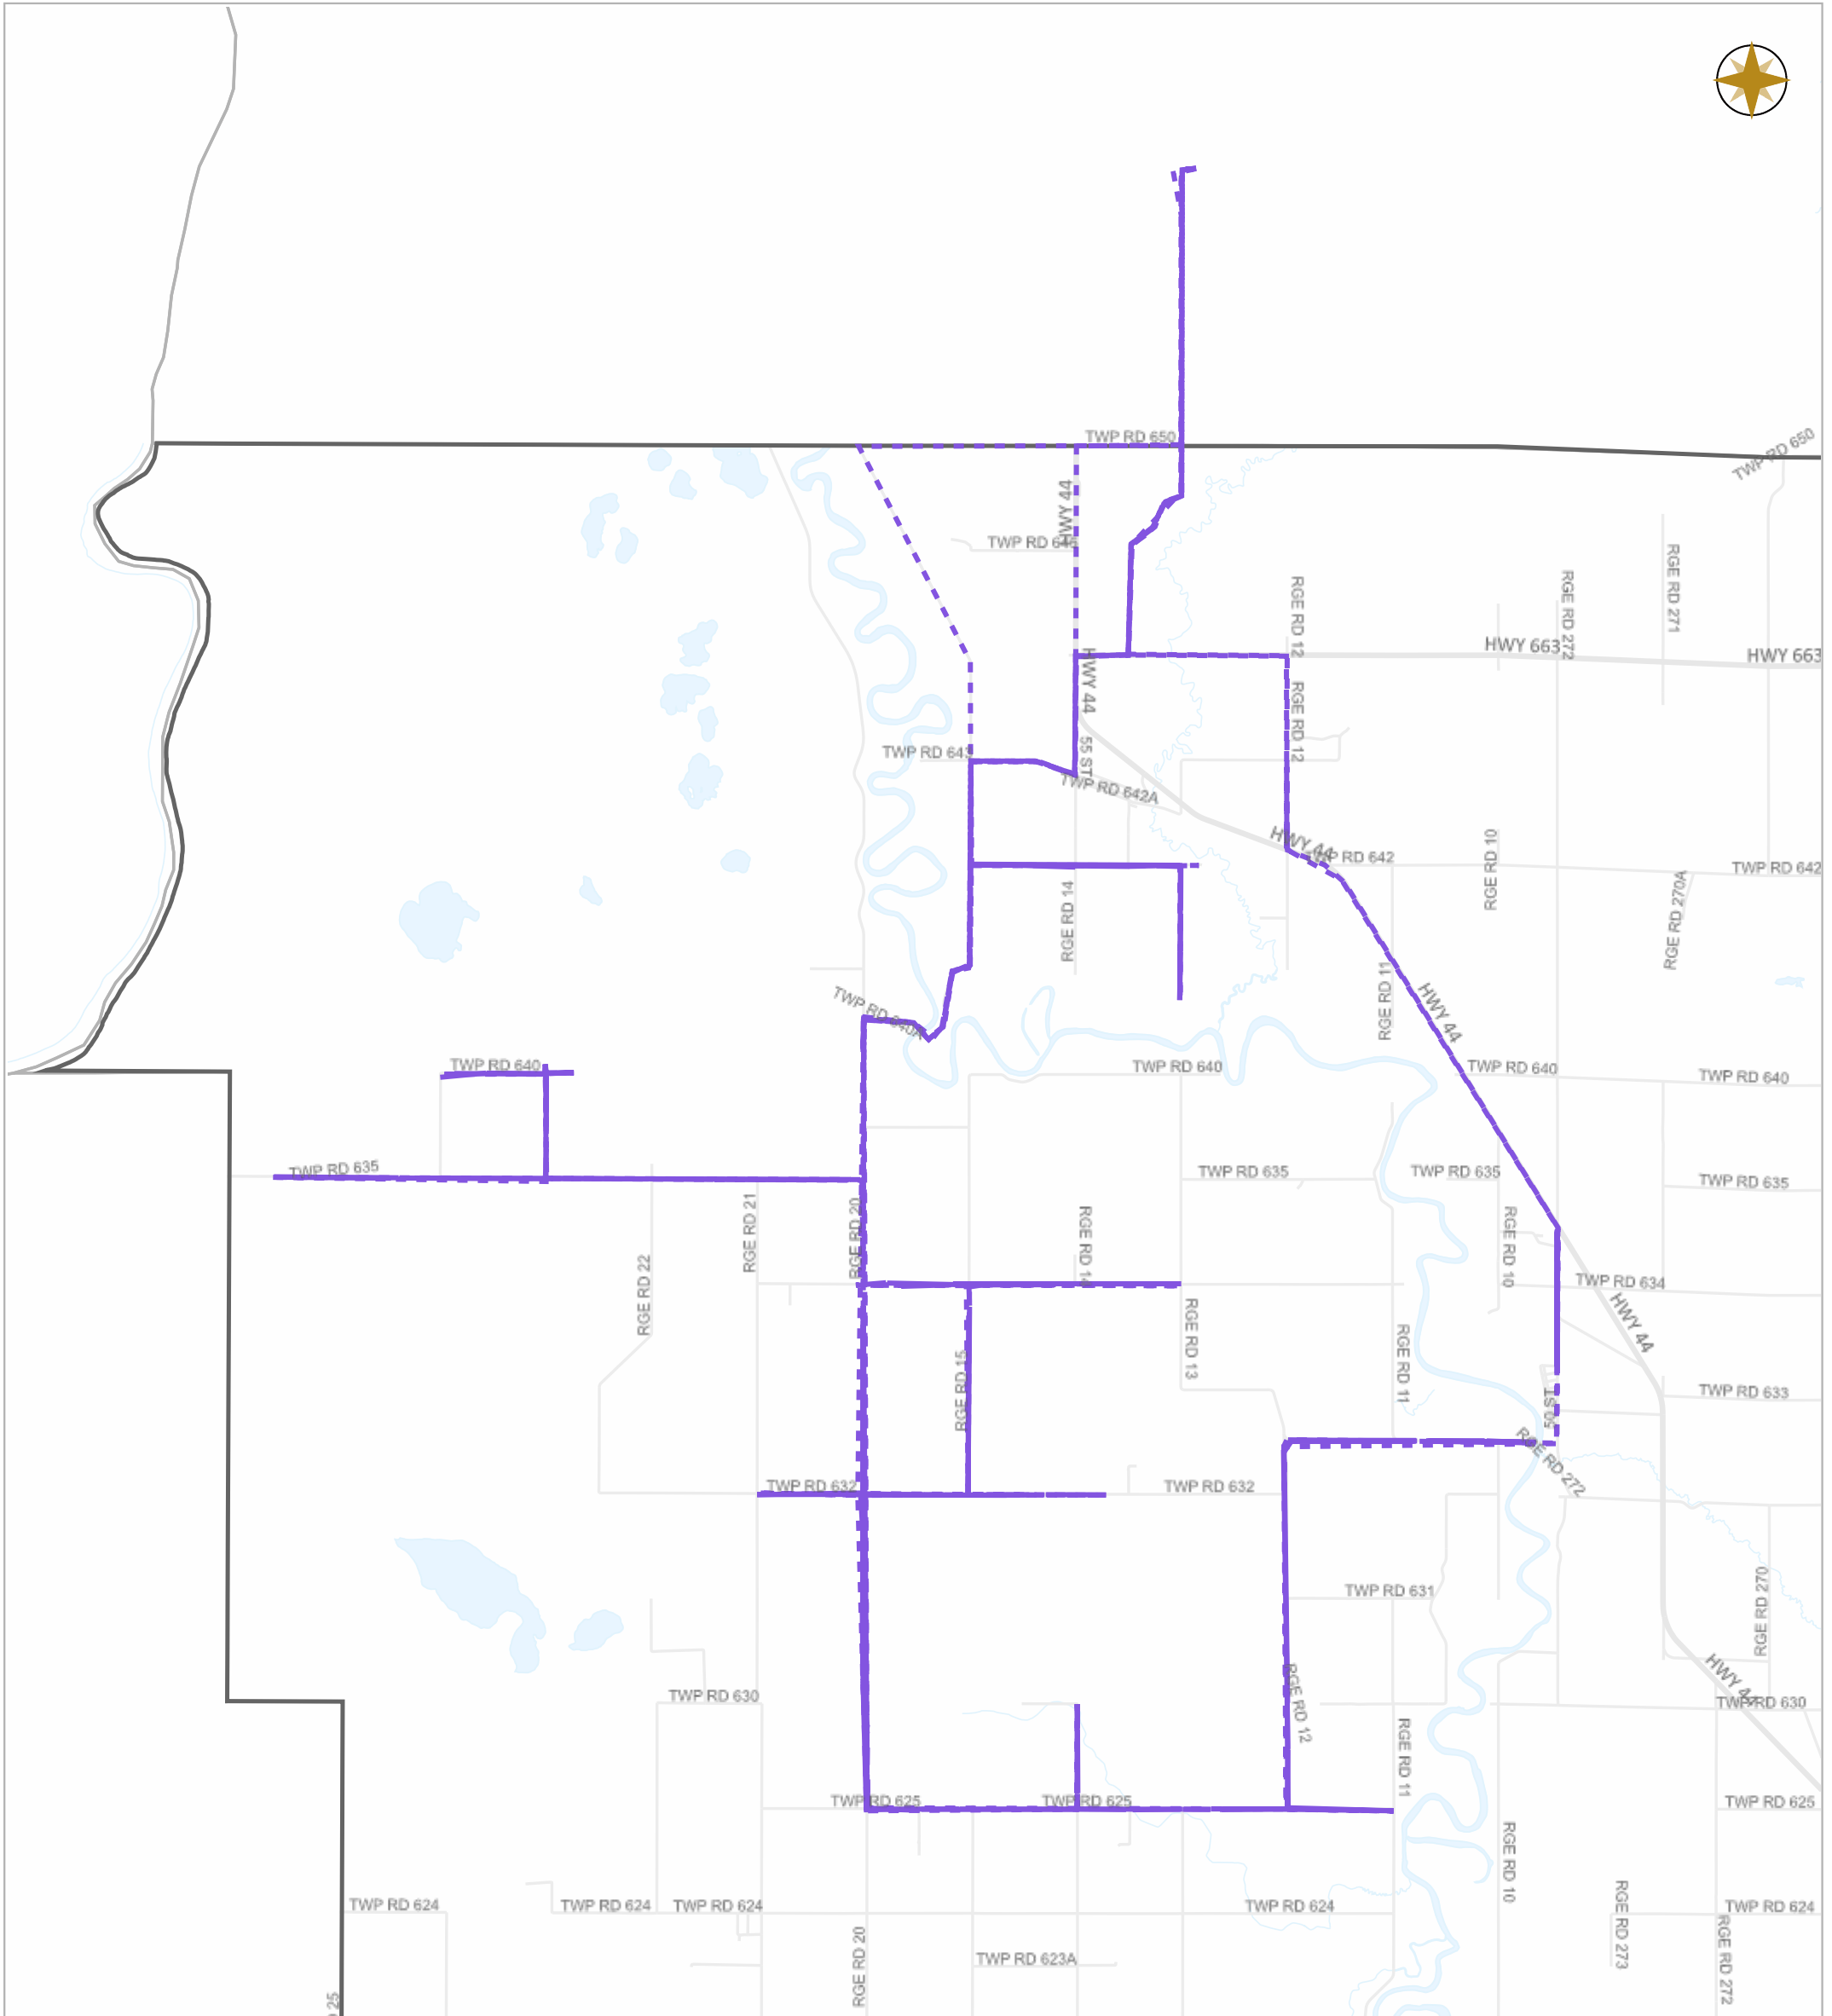

Legend

- Work Layers (Speed 1~7 mile/h)
- - - Tracking
- Roads

WESTLOCK COUNTY MAP

10336 – 106 Street
Westlock, Alberta T7P 2G1
Tel: 780-349-3346
Toll Free: 1-877-349-5880
Fax: 780-349-2012

Map Projection: 3TM 114W NAD 83

Date: Sep.05, 2022