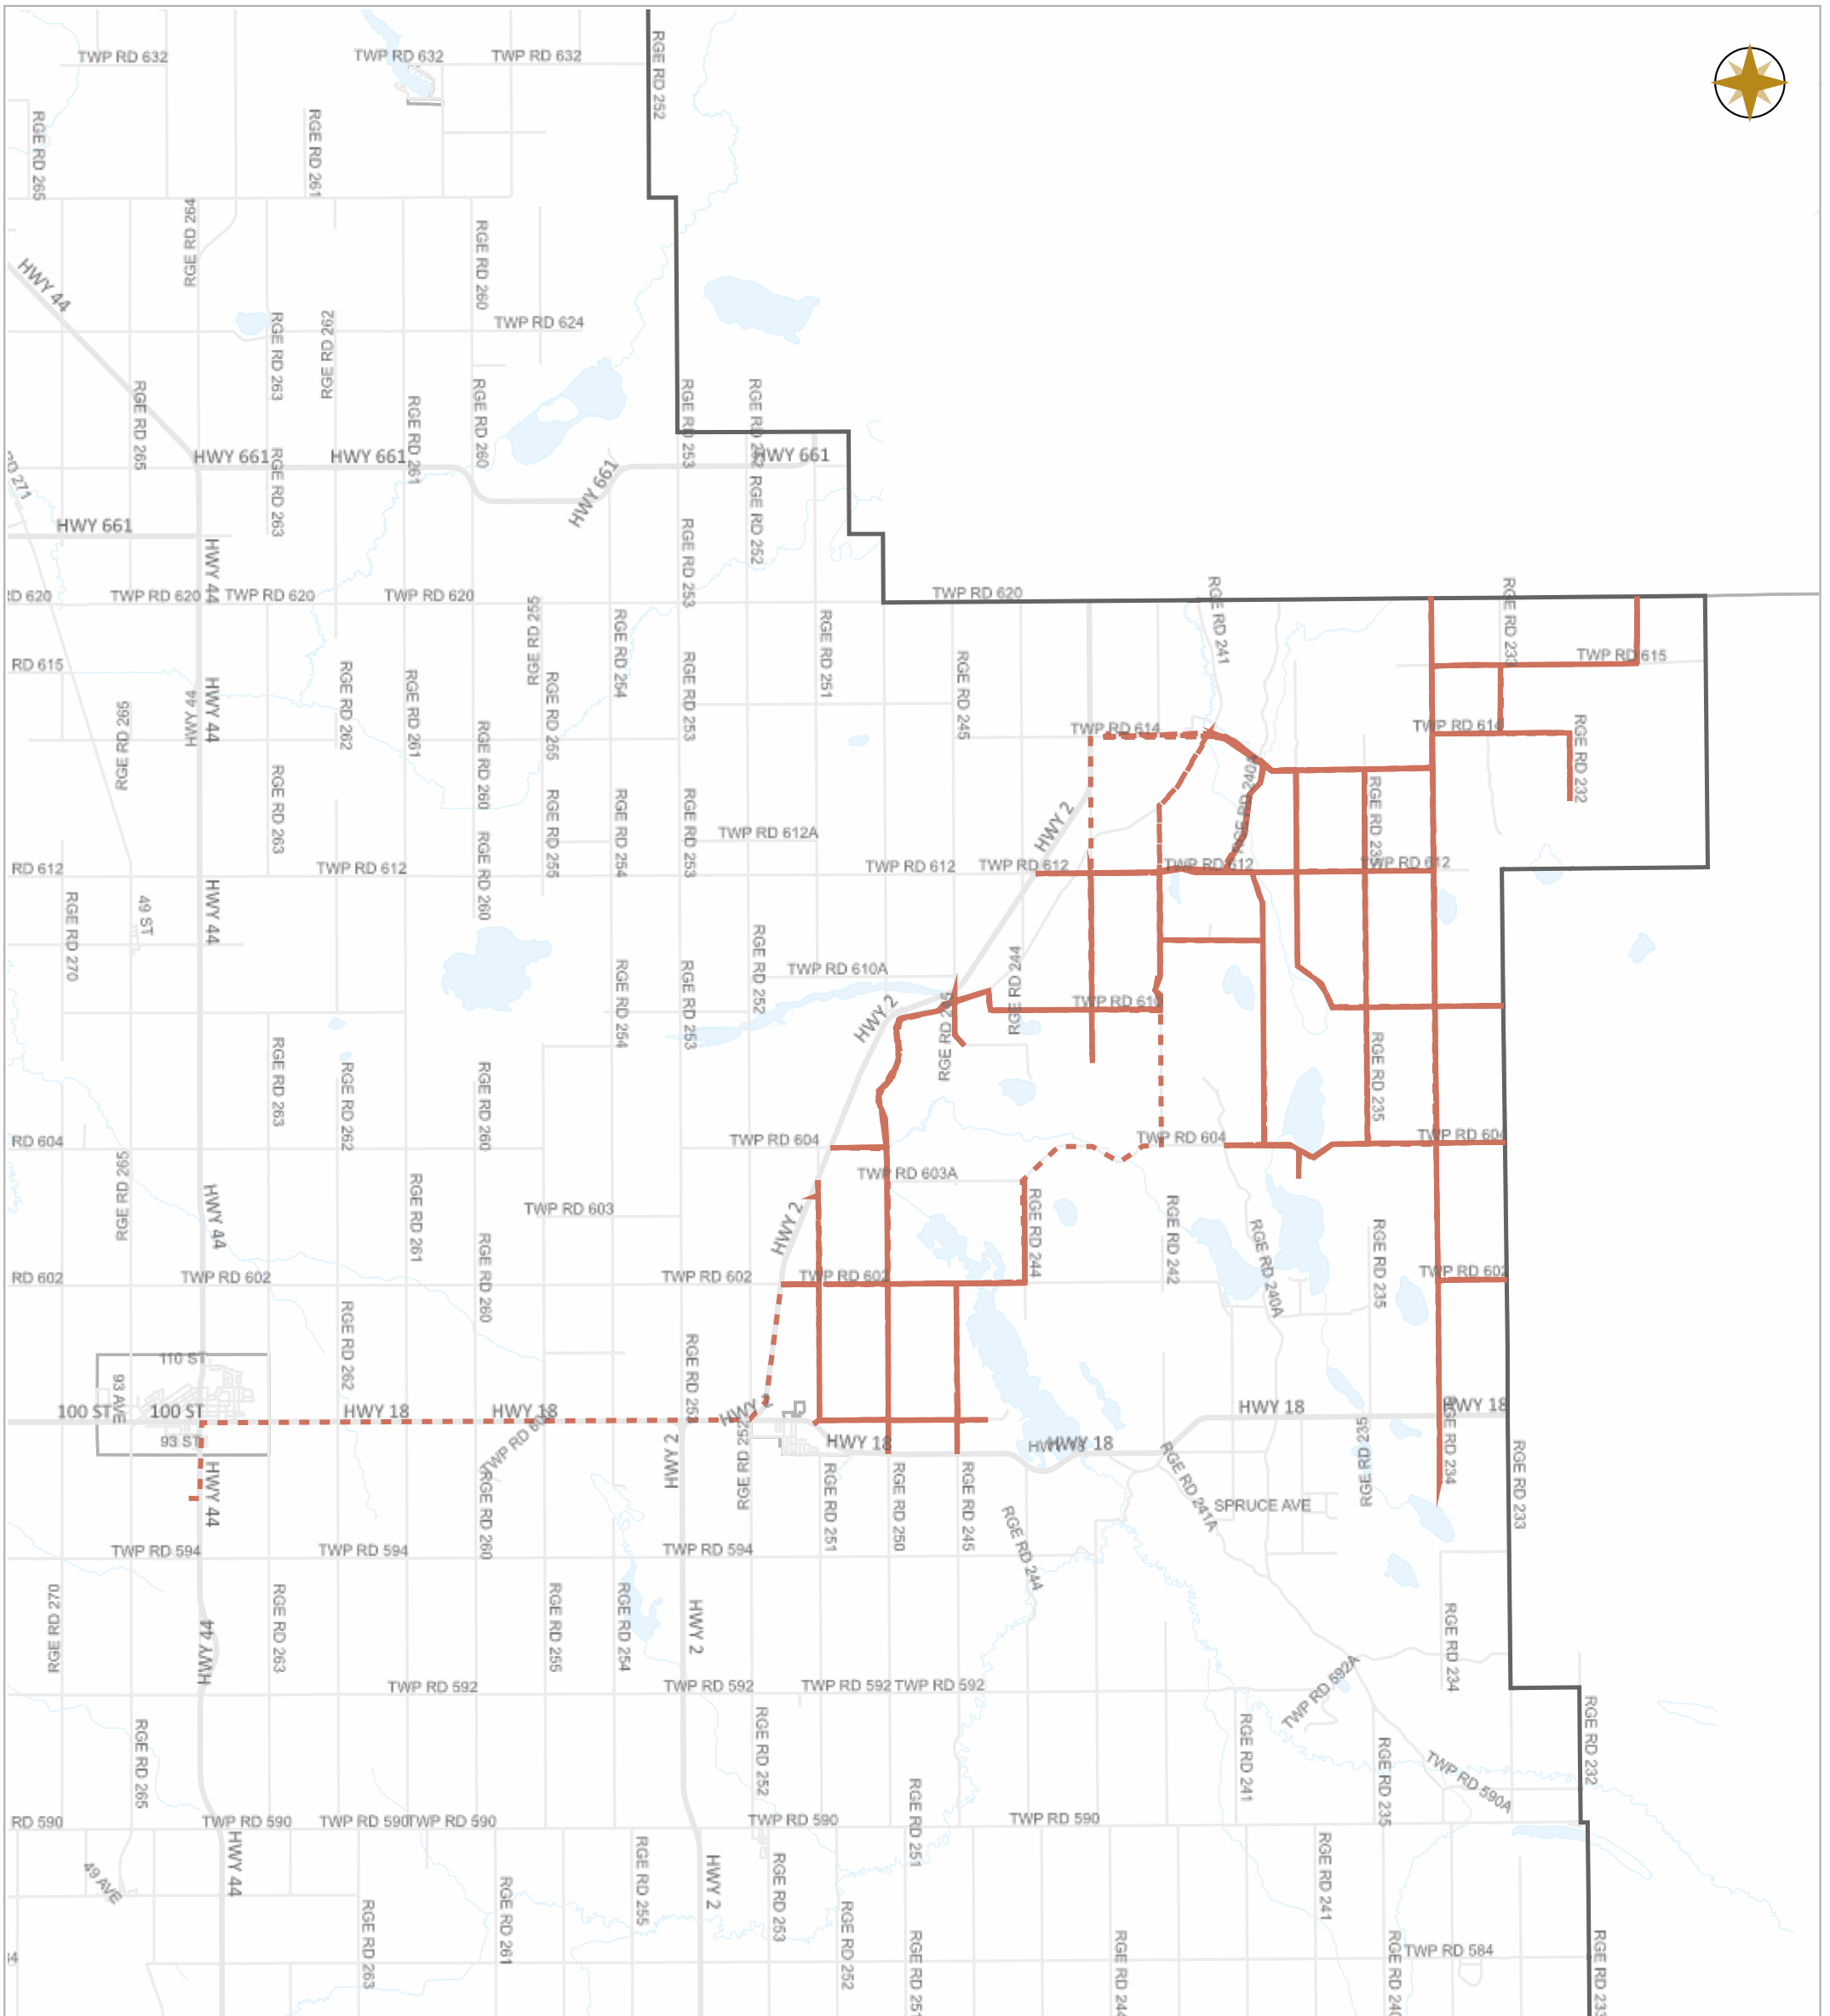

WESTLOCK COUNTY - WEEKLY GRADING REPORT

08-28-2022 ~ 09-03-2022

Legend

- GR1419 -
- GR1420 -
- GR1421 -
- GR1422 -
- GR1423 -
- GR1424 -
- GR1425 -
- GR1426 -
- GR1427 -
- GR1428 -
- Highway Municipal
- Boundary

Scale

WESTLOCK COUNTY MAP

10336 – 106 Street
 Westlock, Alberta T7P 2G1
 Tel: 780-349-3346
 Toll Free: 1-877-349-5880
 Fax: 780-349-2012

Map Projection: 3TM 114W NAD 83

Date: Sep.05, 2022

Scale

Legend

- Work Layers (Speed 1~7 mile/h)
- - - Tracking
- Roads

WESTLOCK COUNTY MAP

10336 – 106 Street
Westlock, Alberta T7P 2G1
Tel: 780-349-3346
Toll Free: 1-877-349-5880
Fax: 780-349-2012

Map Projection: 3TM 114W NAD 83

Date: Sep.05, 2022

Legend

- Work Layers (Speed 1~7 mile/h)
- - - Tracking
- Roads