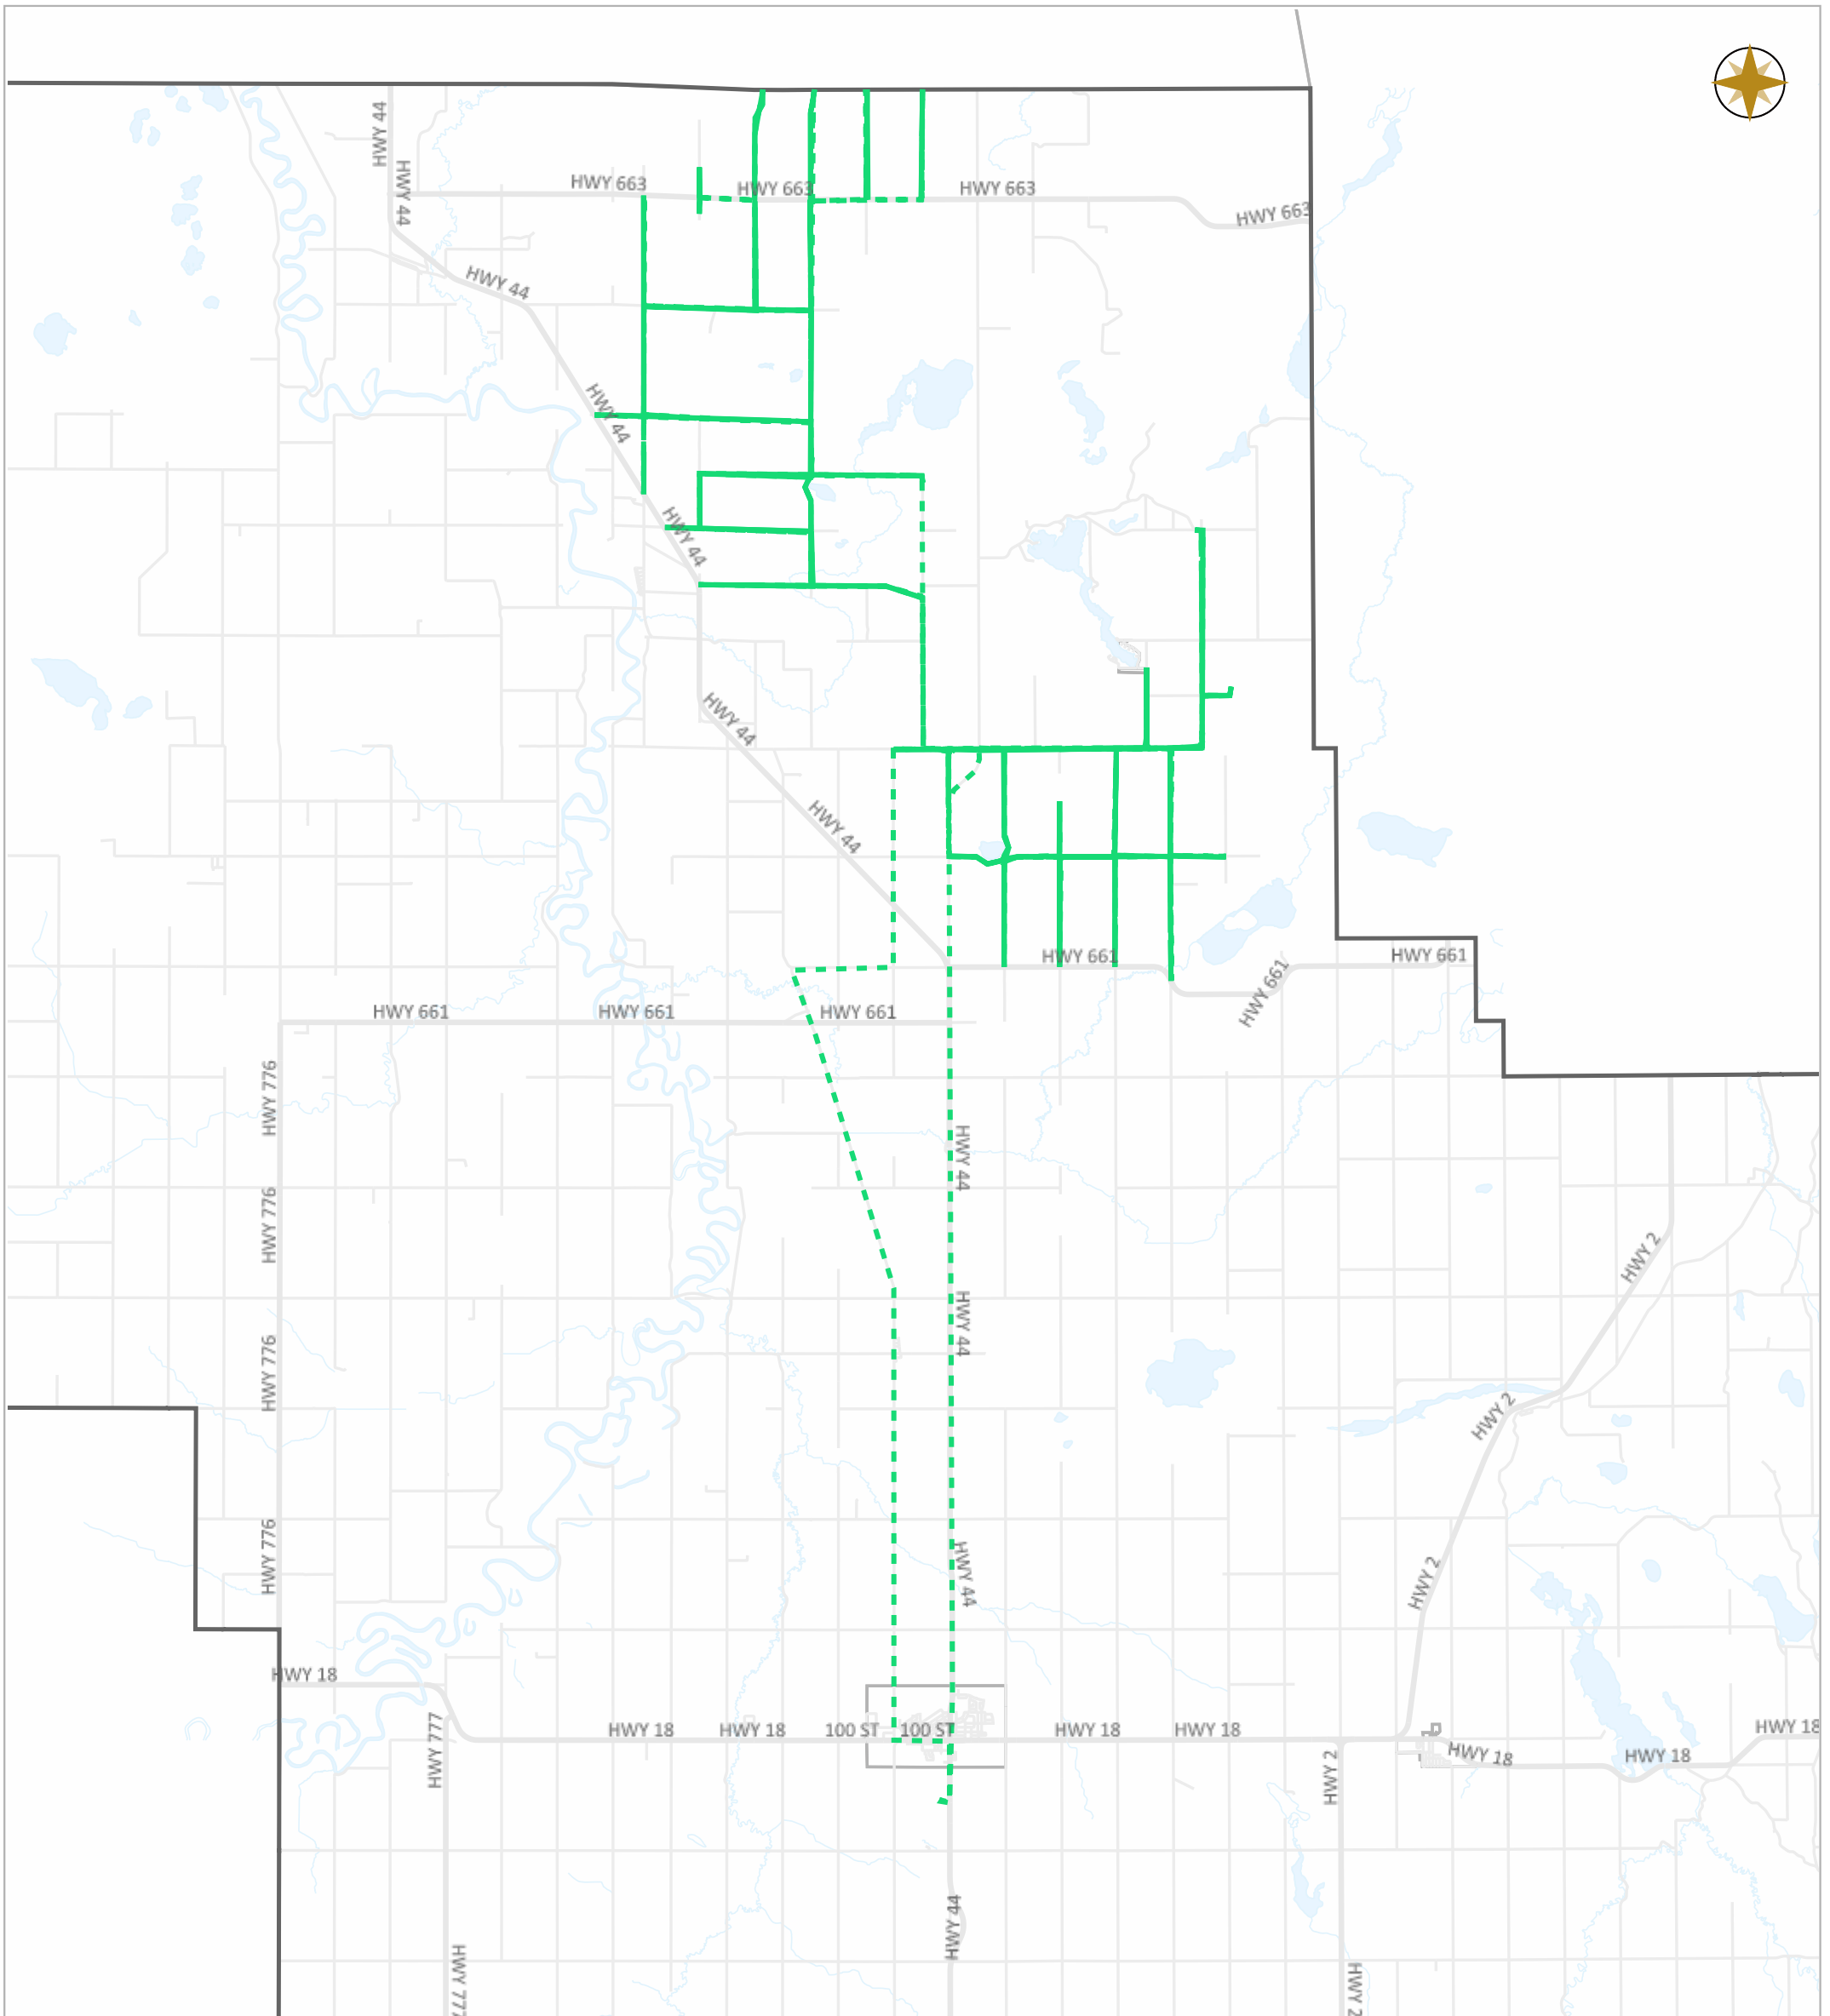

Date: Feb.20, 2023

Legend

- Work Layers (Speed 1~12 mile/h)
- - - Tracking
- Roads

WESTLOCK COUNTY MAP

Map Projection: 3TM 114W NAD 83

10336 – 106 Street
Westlock, Alberta T7P 2G1

Tel: 780-349-3346
Toll Free: 1-877-349-5880
Fax: 780-349-2012