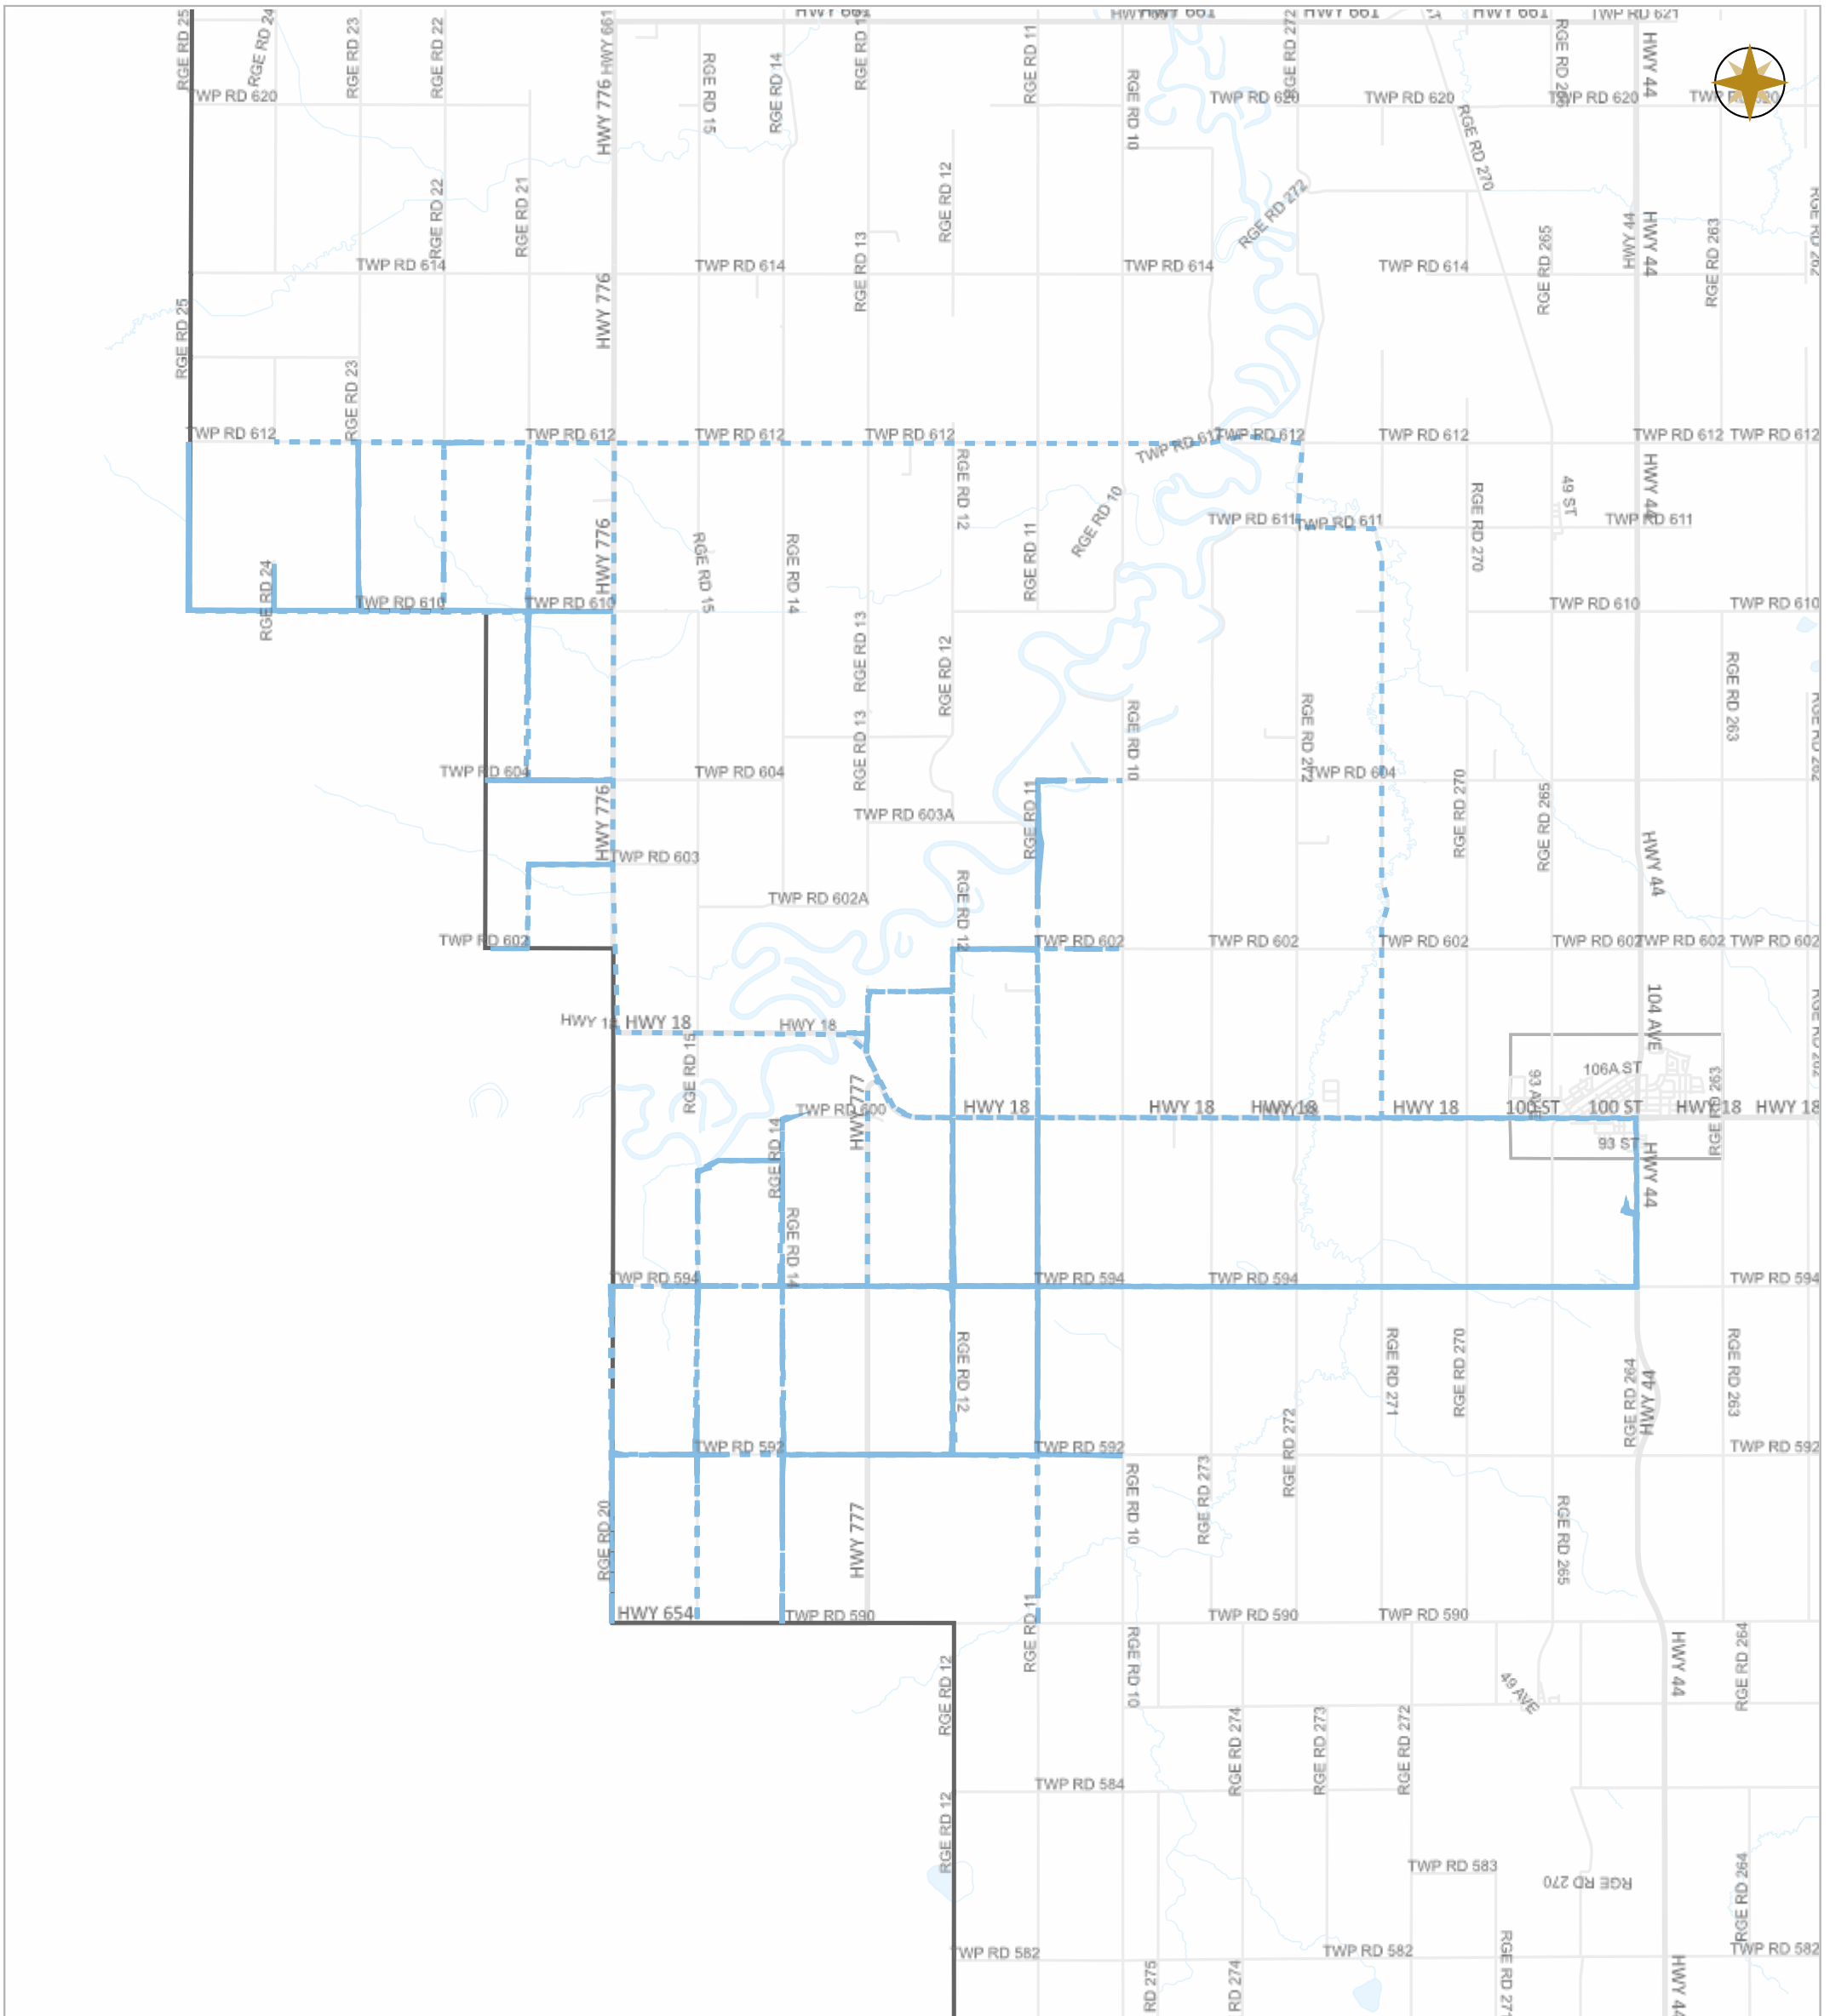

Legend

- Work Layers (Speed 1~12 mile/h)
- - - Tracking
- Roads

WESTLOCK COUNTY MAP

Map Projection: 3TM 114W NAD 83

10336 – 106 Street
Westlock, Alberta T7P 2G1

Tel: 780-349-3346
Toll Free: 1-877-349-5880
Fax: 780-349-2012

Date: Feb.20, 2023