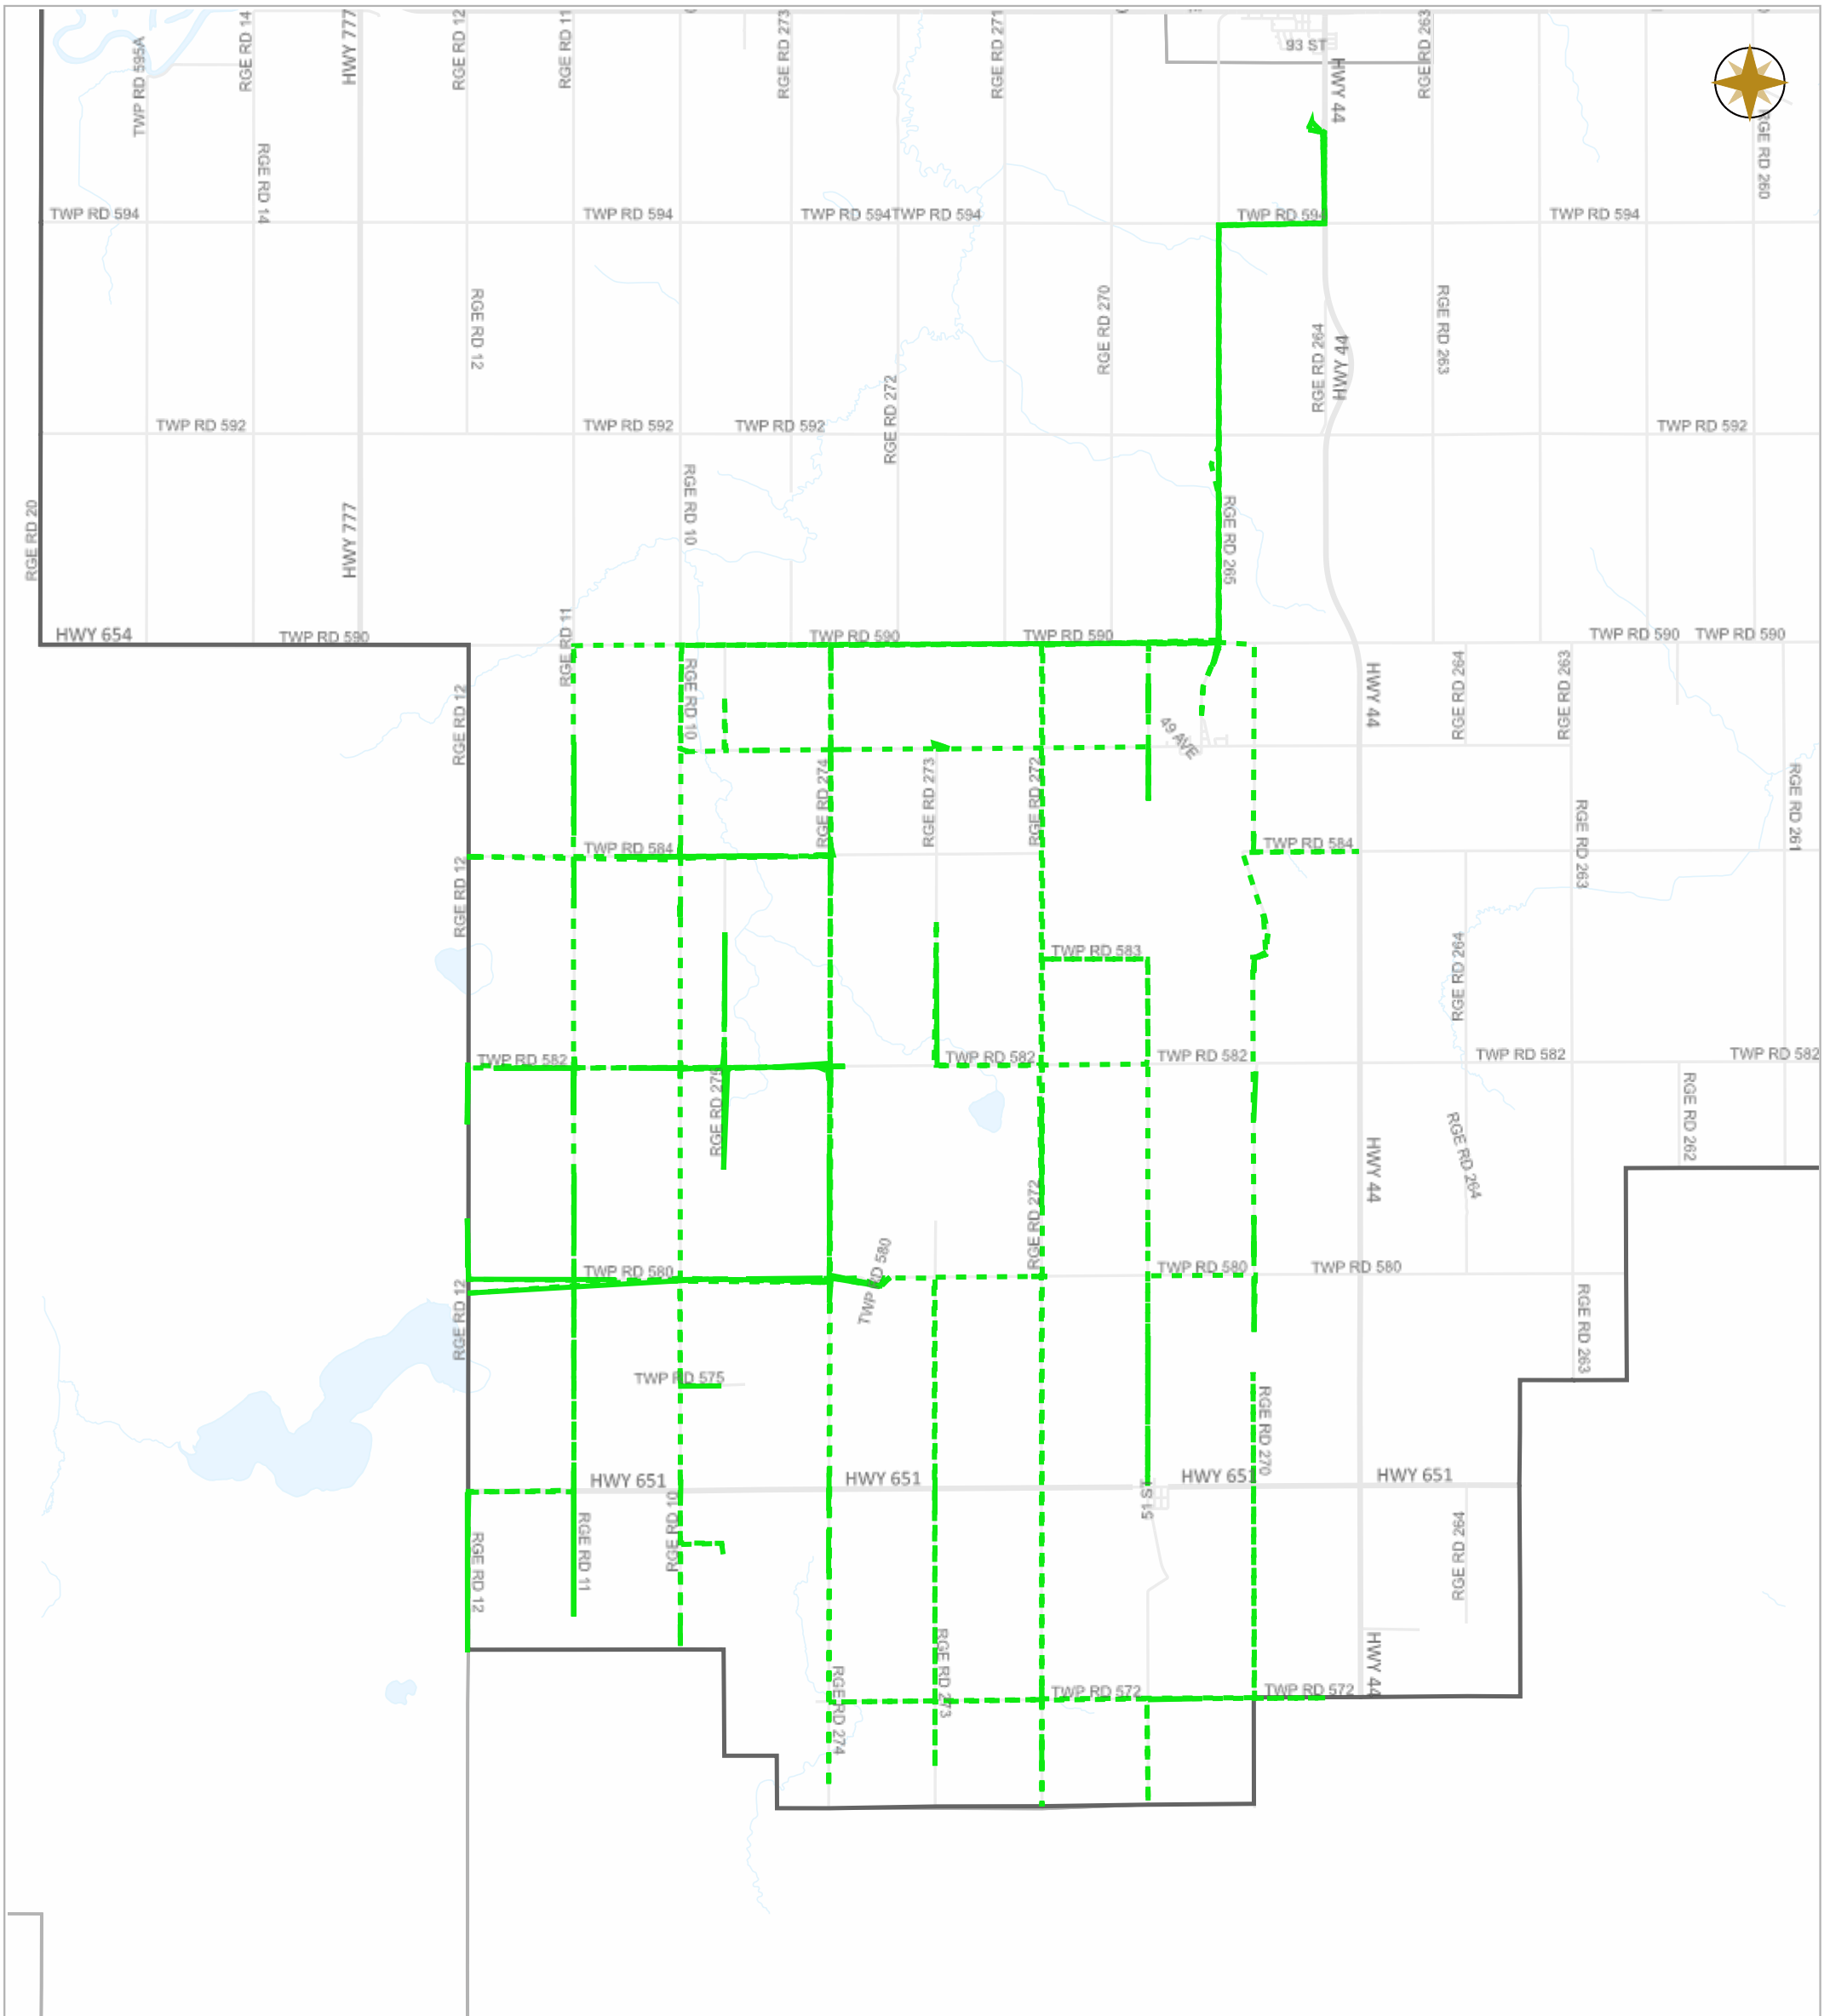

Legend

- Work Layers (Speed 1~12 mile/h)
- - - Tracking
- Roads

WESTLOCK COUNTY MAP

Map Projection: 3TM 114W NAD 83

10336 – 106 Street
Westlock, Alberta T7P 2G1

Tel: 780-349-3346
Toll Free: 1-877-349-5880
Fax: 780-349-2012

Date: Feb.20, 2023