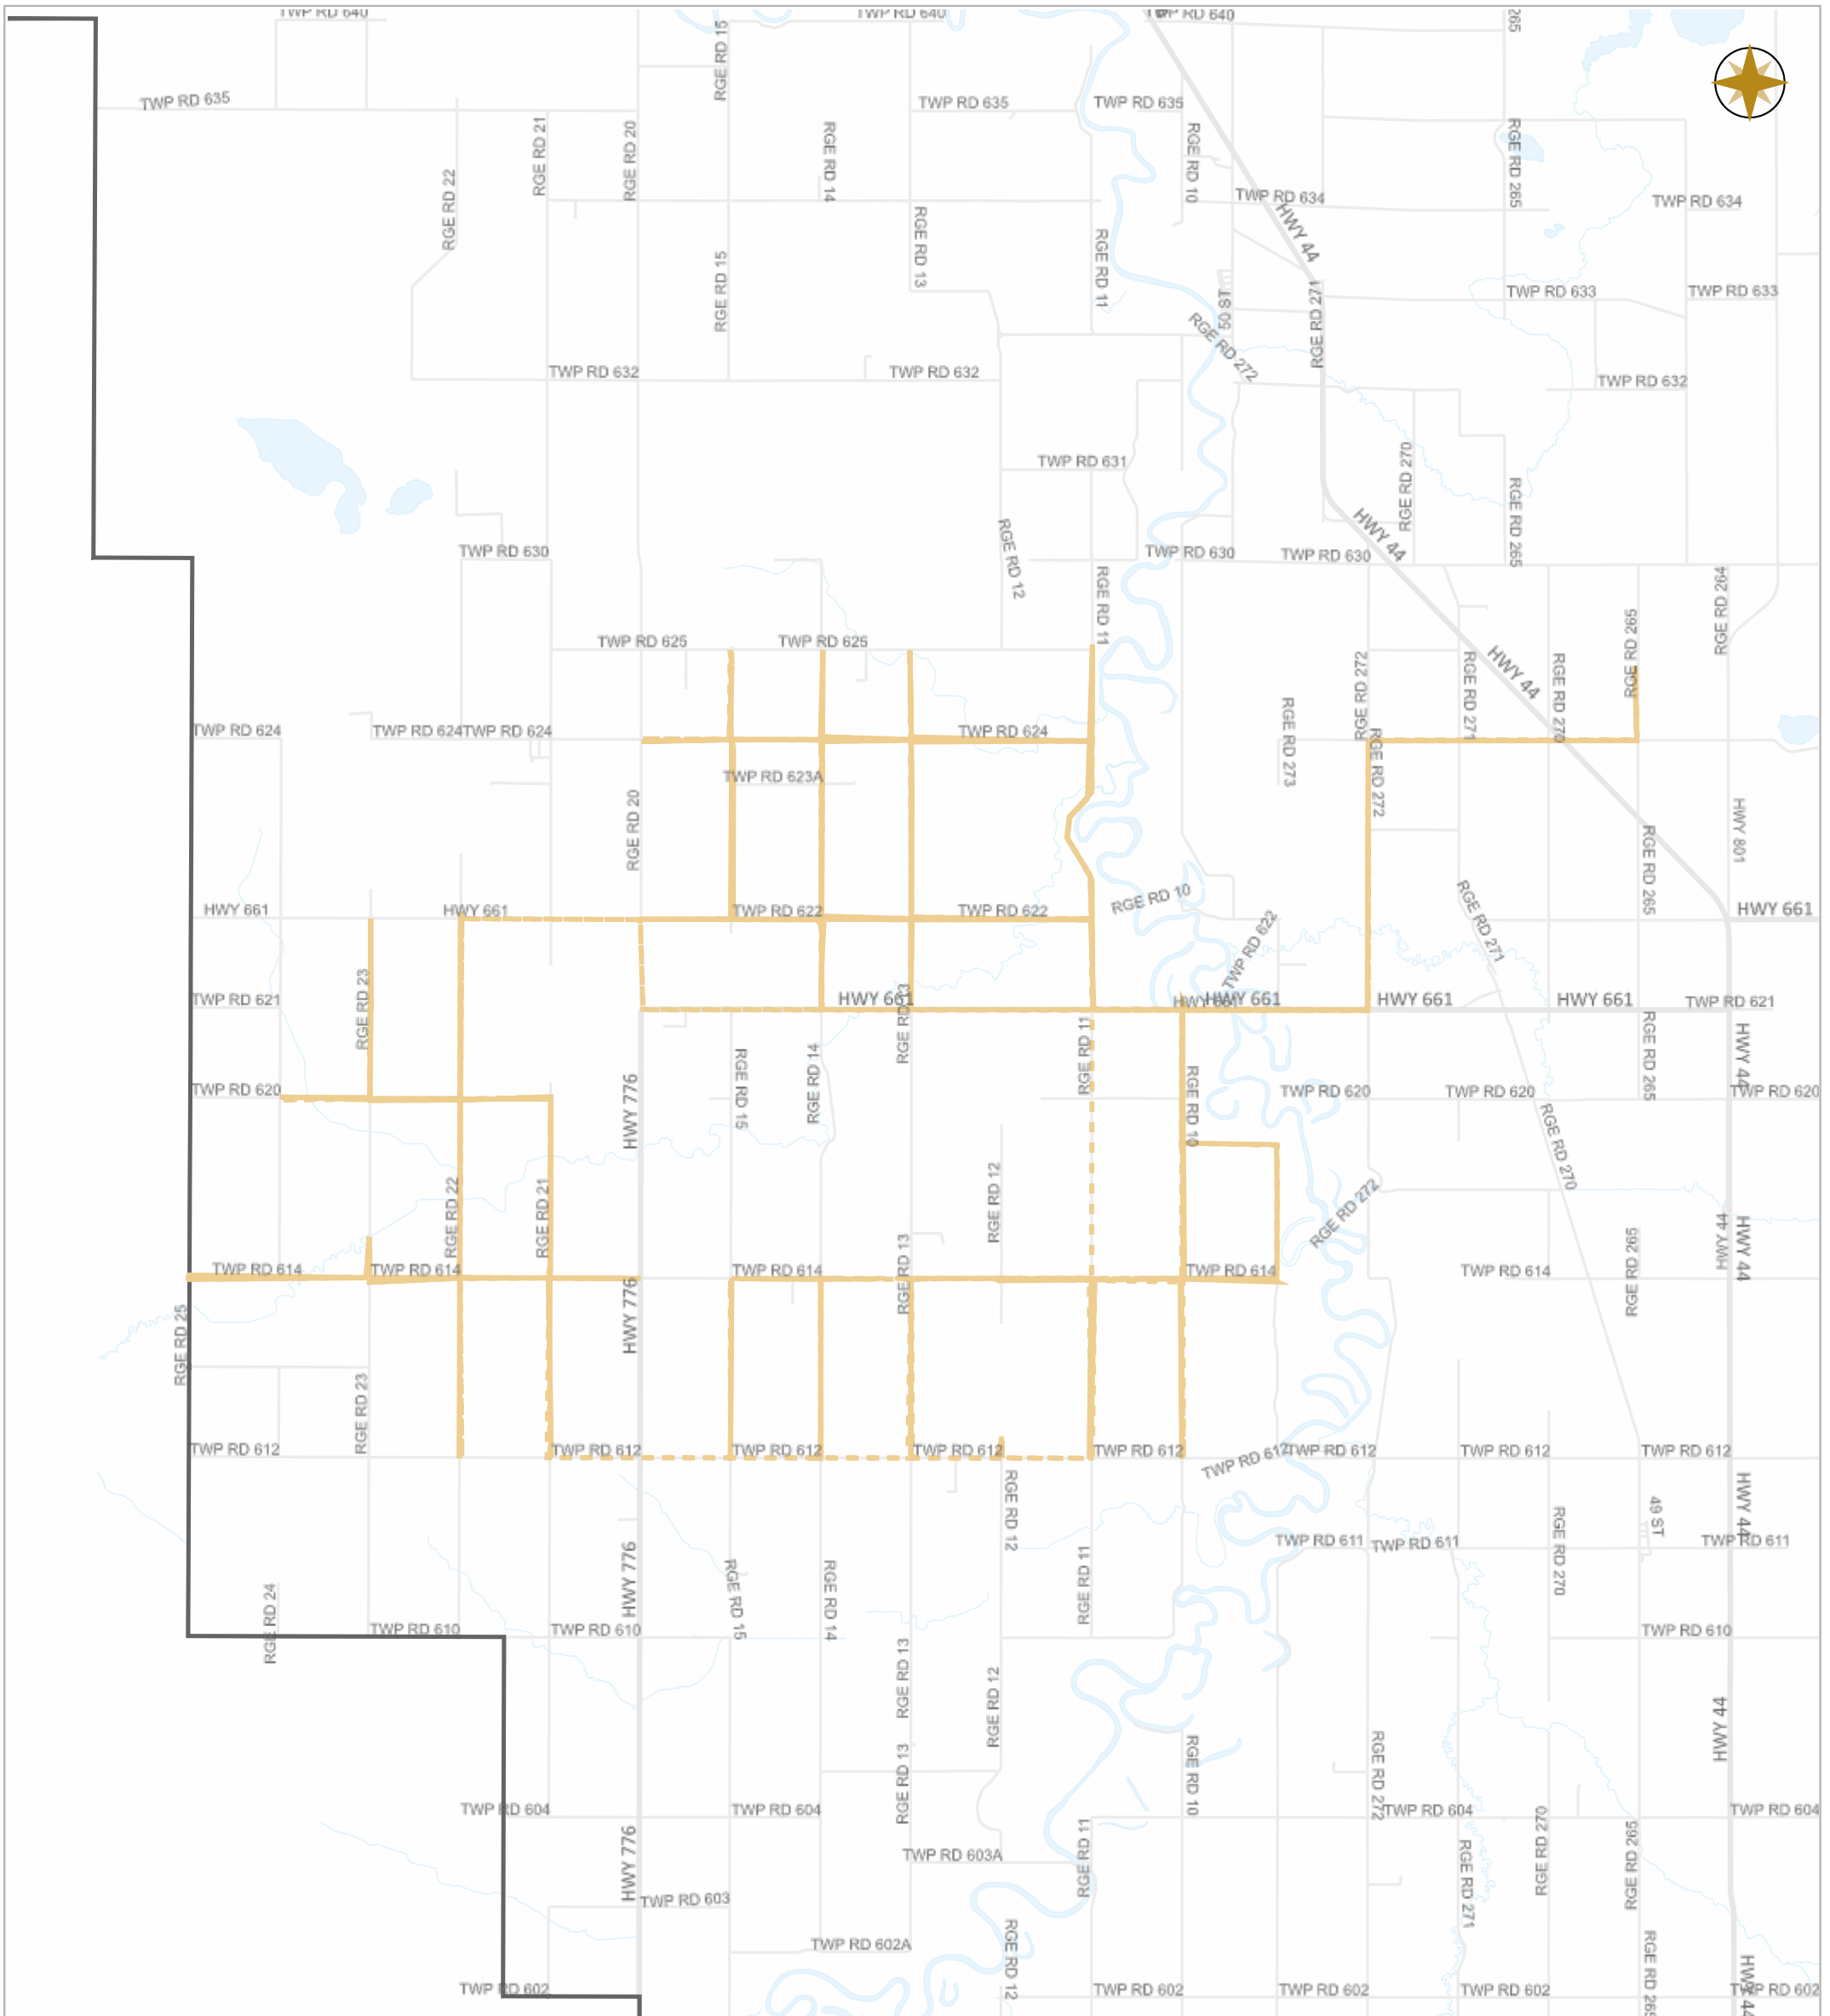

Legend

- Work Layers (Speed 1~12 mile/h)
- - - Tracking
- Roads

WESTLOCK COUNTY MAP

Map Projection: 3TM 114W NAD 83

10336 – 106 Street
Westlock, Alberta T7P 2G1

Tel: 780-349-3346
Toll Free: 1-877-349-5880
Fax: 780-349-2012

Date: Feb.20, 2023