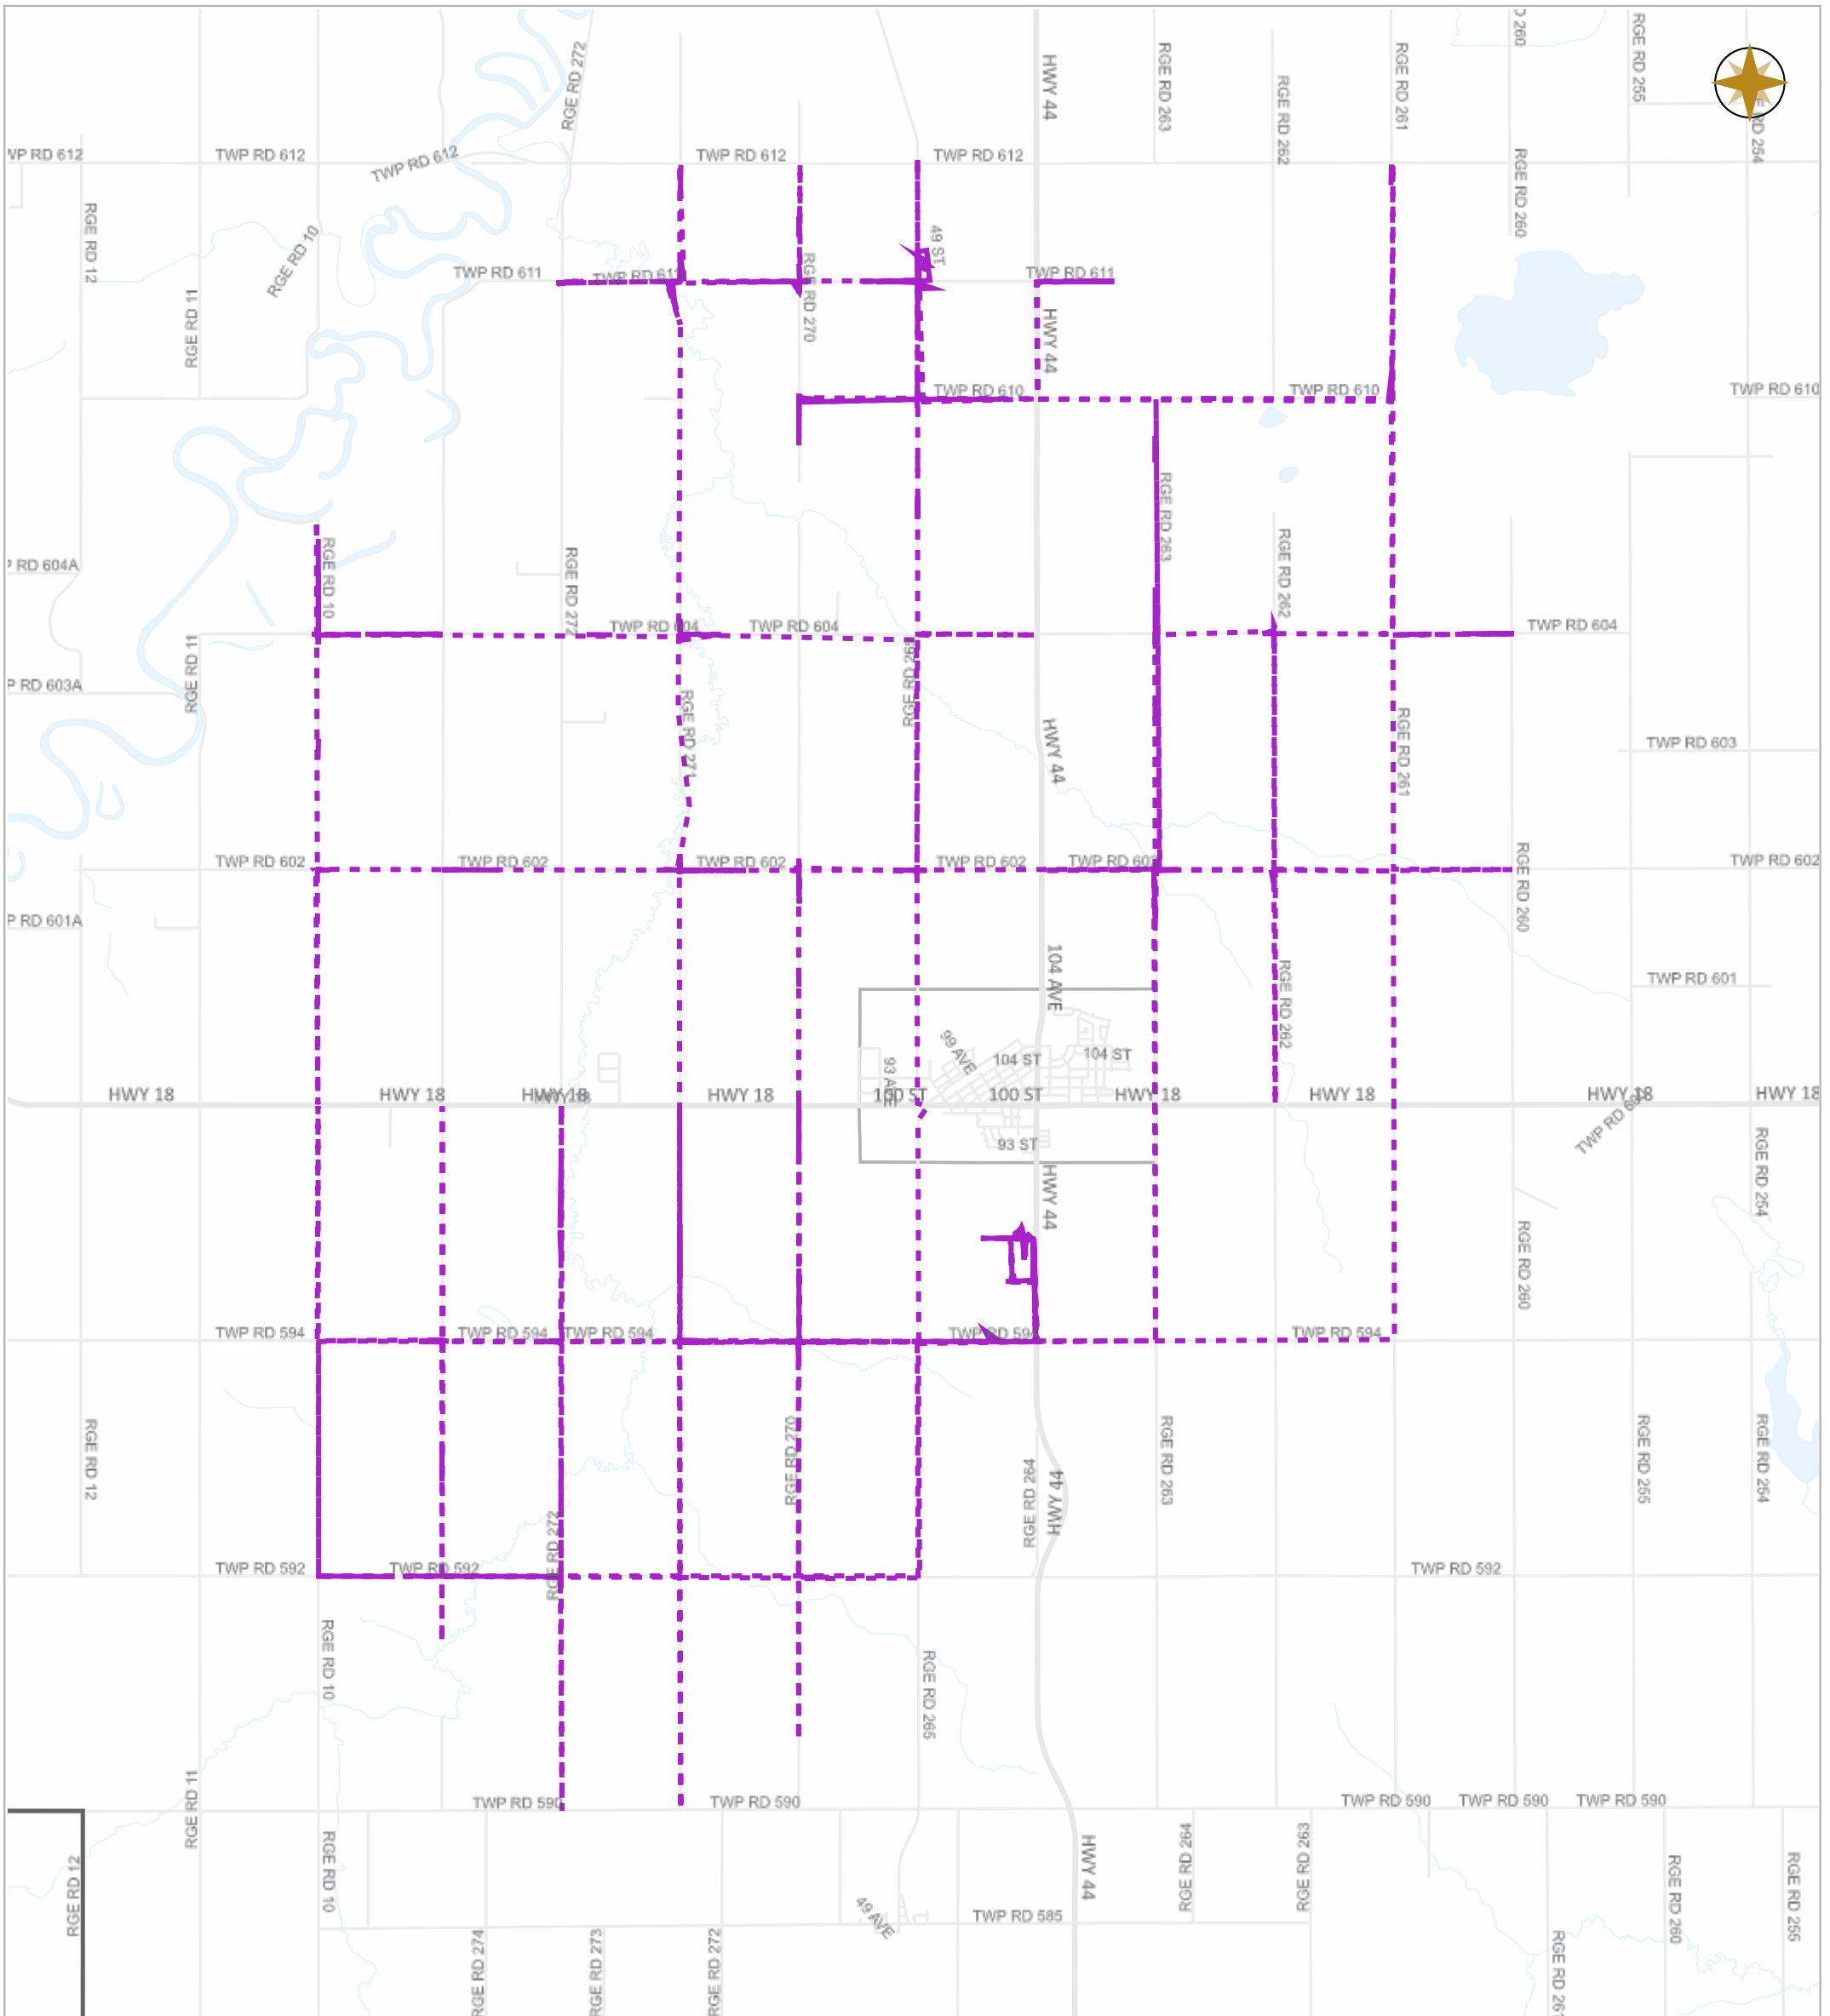

Scale

Legend

- Work Layers (Speed 1~12 mile/h)
- - - Tracking
- Roads

WESTLOCK COUNTY MAP

Map Projection: 3TM 114W NAD 83

10336 – 106 Street
Westlock, Alberta T7P 2G1

Tel: 780-349-3346
Toll Free: 1-877-349-5880
Fax: 780-349-2012

Date: Feb.20, 2023