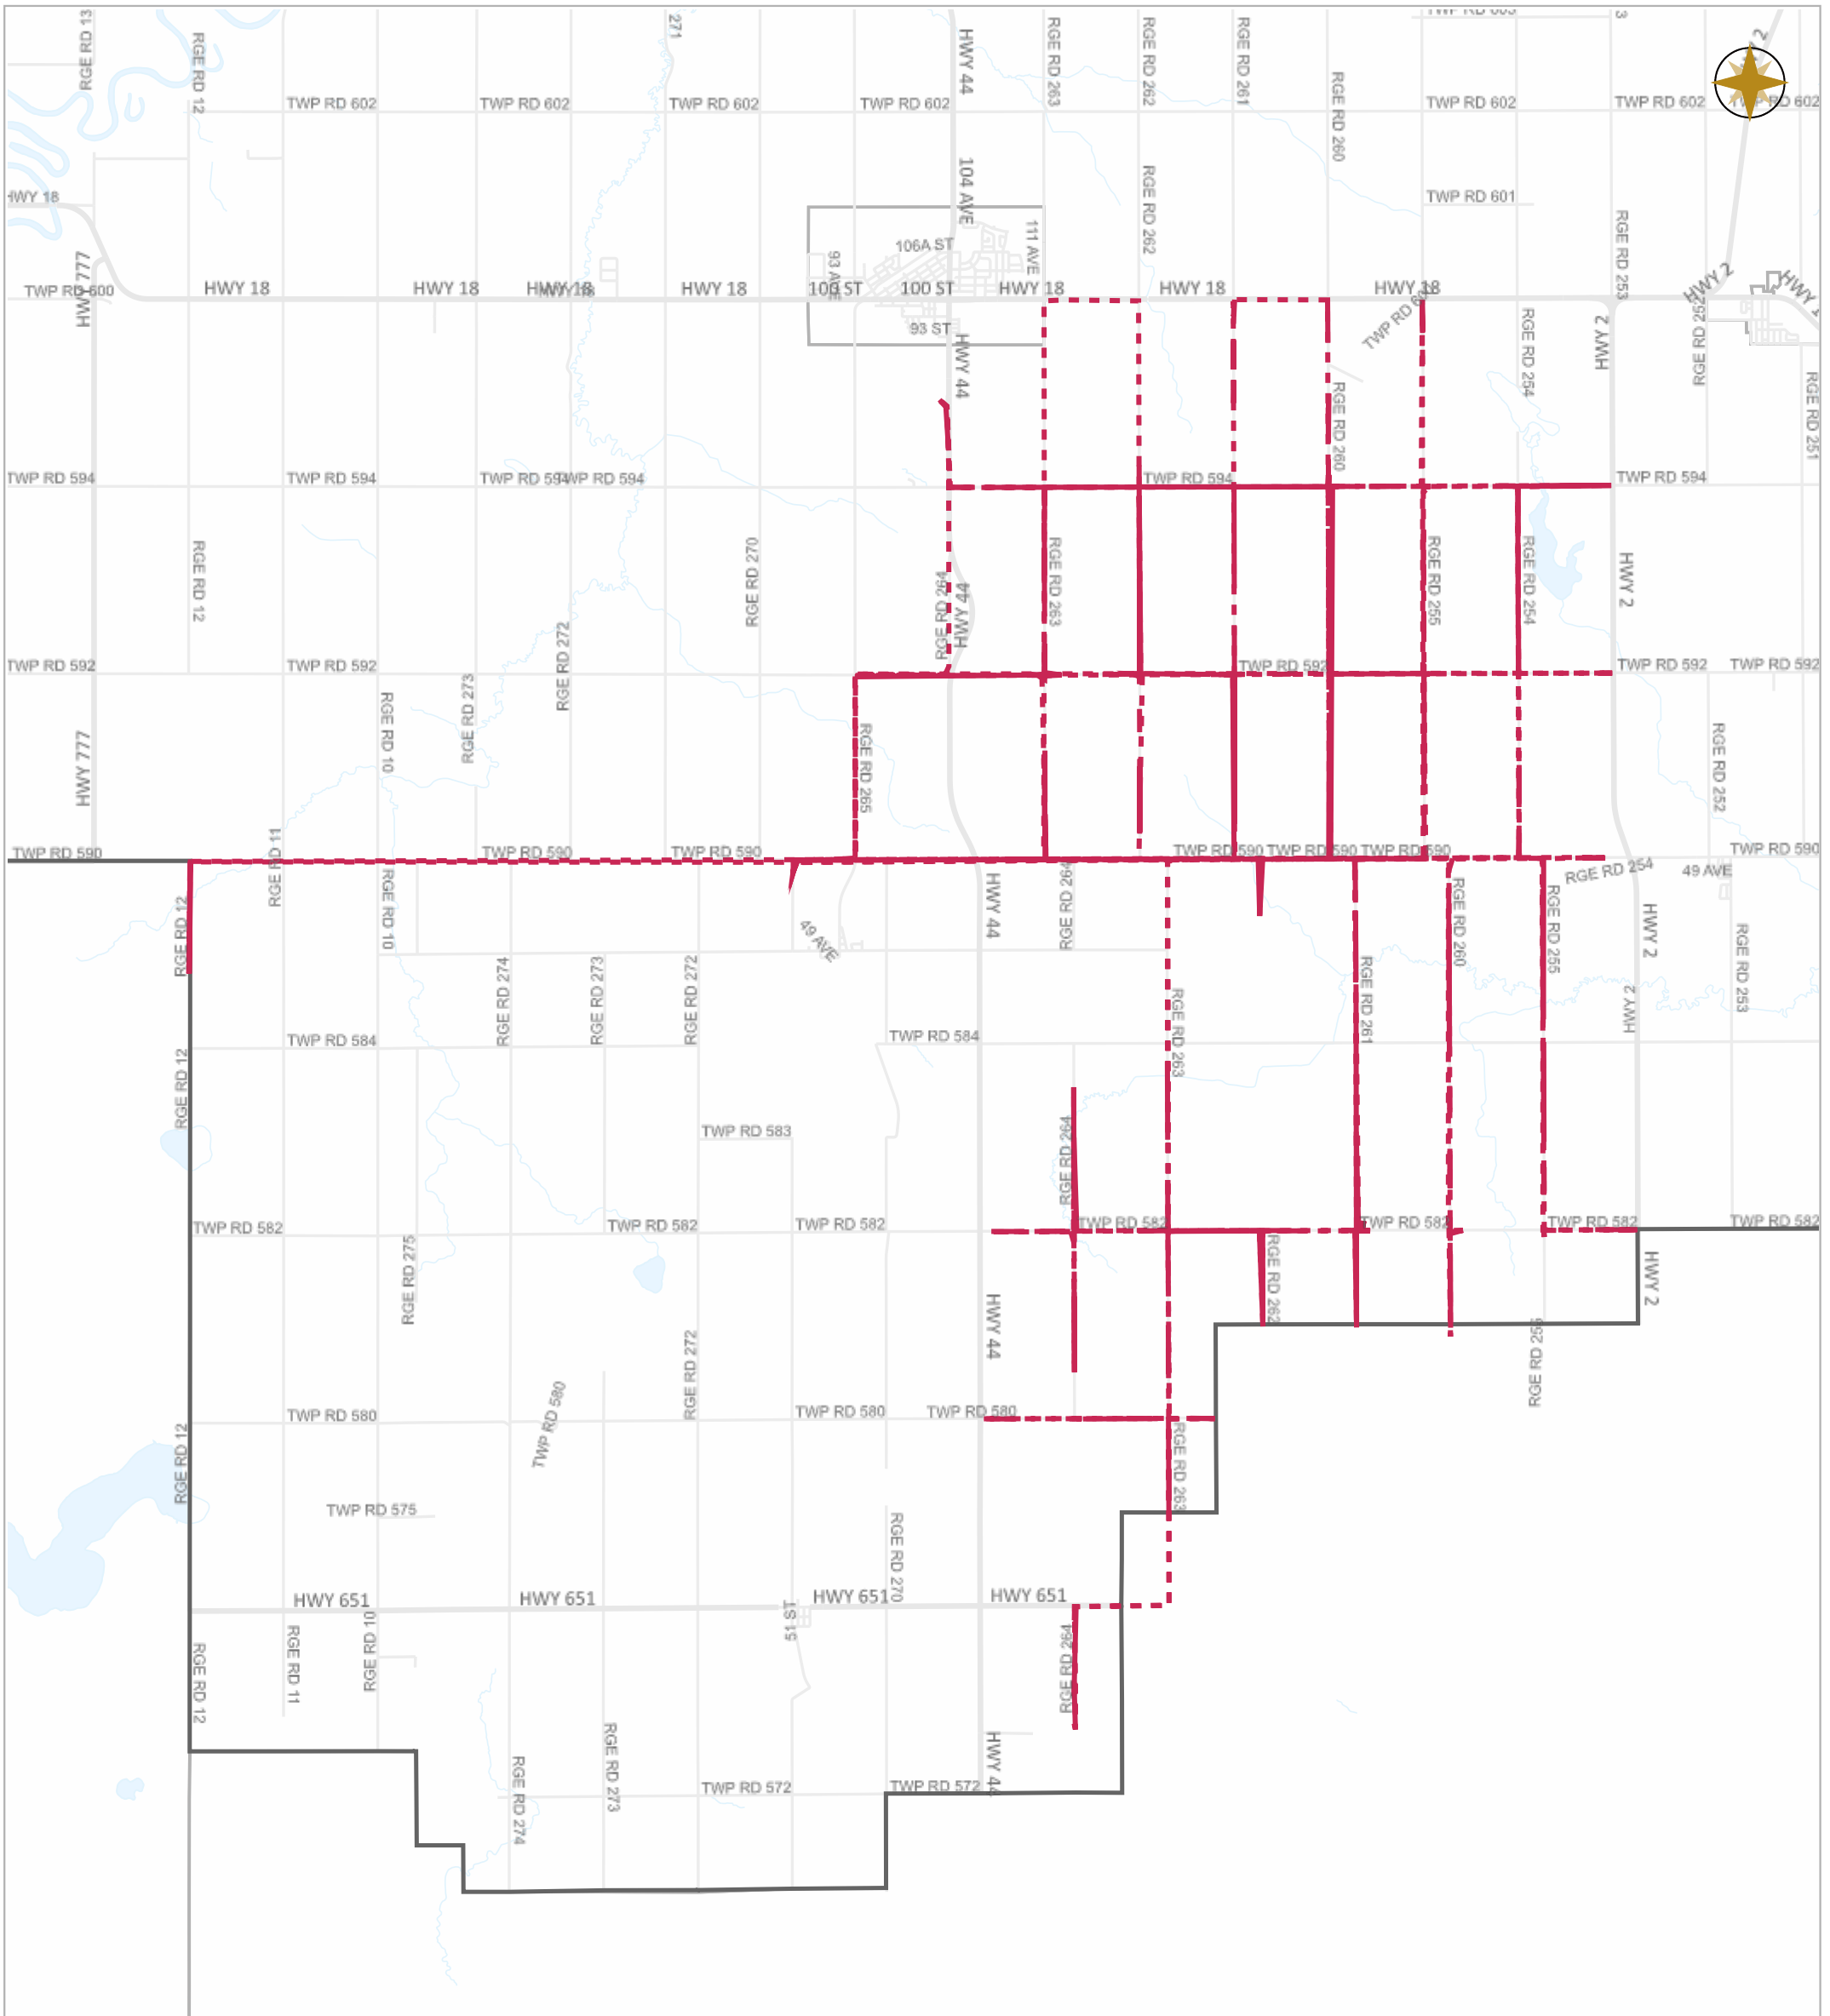

Legend

- Work Layers (Speed 1~12 mile/h)
- - - Tracking
- Roads

WESTLOCK COUNTY MAP

Map Projection: 3TM 114W NAD 83

10336 – 106 Street
Westlock, Alberta T7P 2G1
Tel: 780-349-3346
Toll Free: 1-877-349-5880
Fax: 780-349-2012

Date: Feb.20, 2023