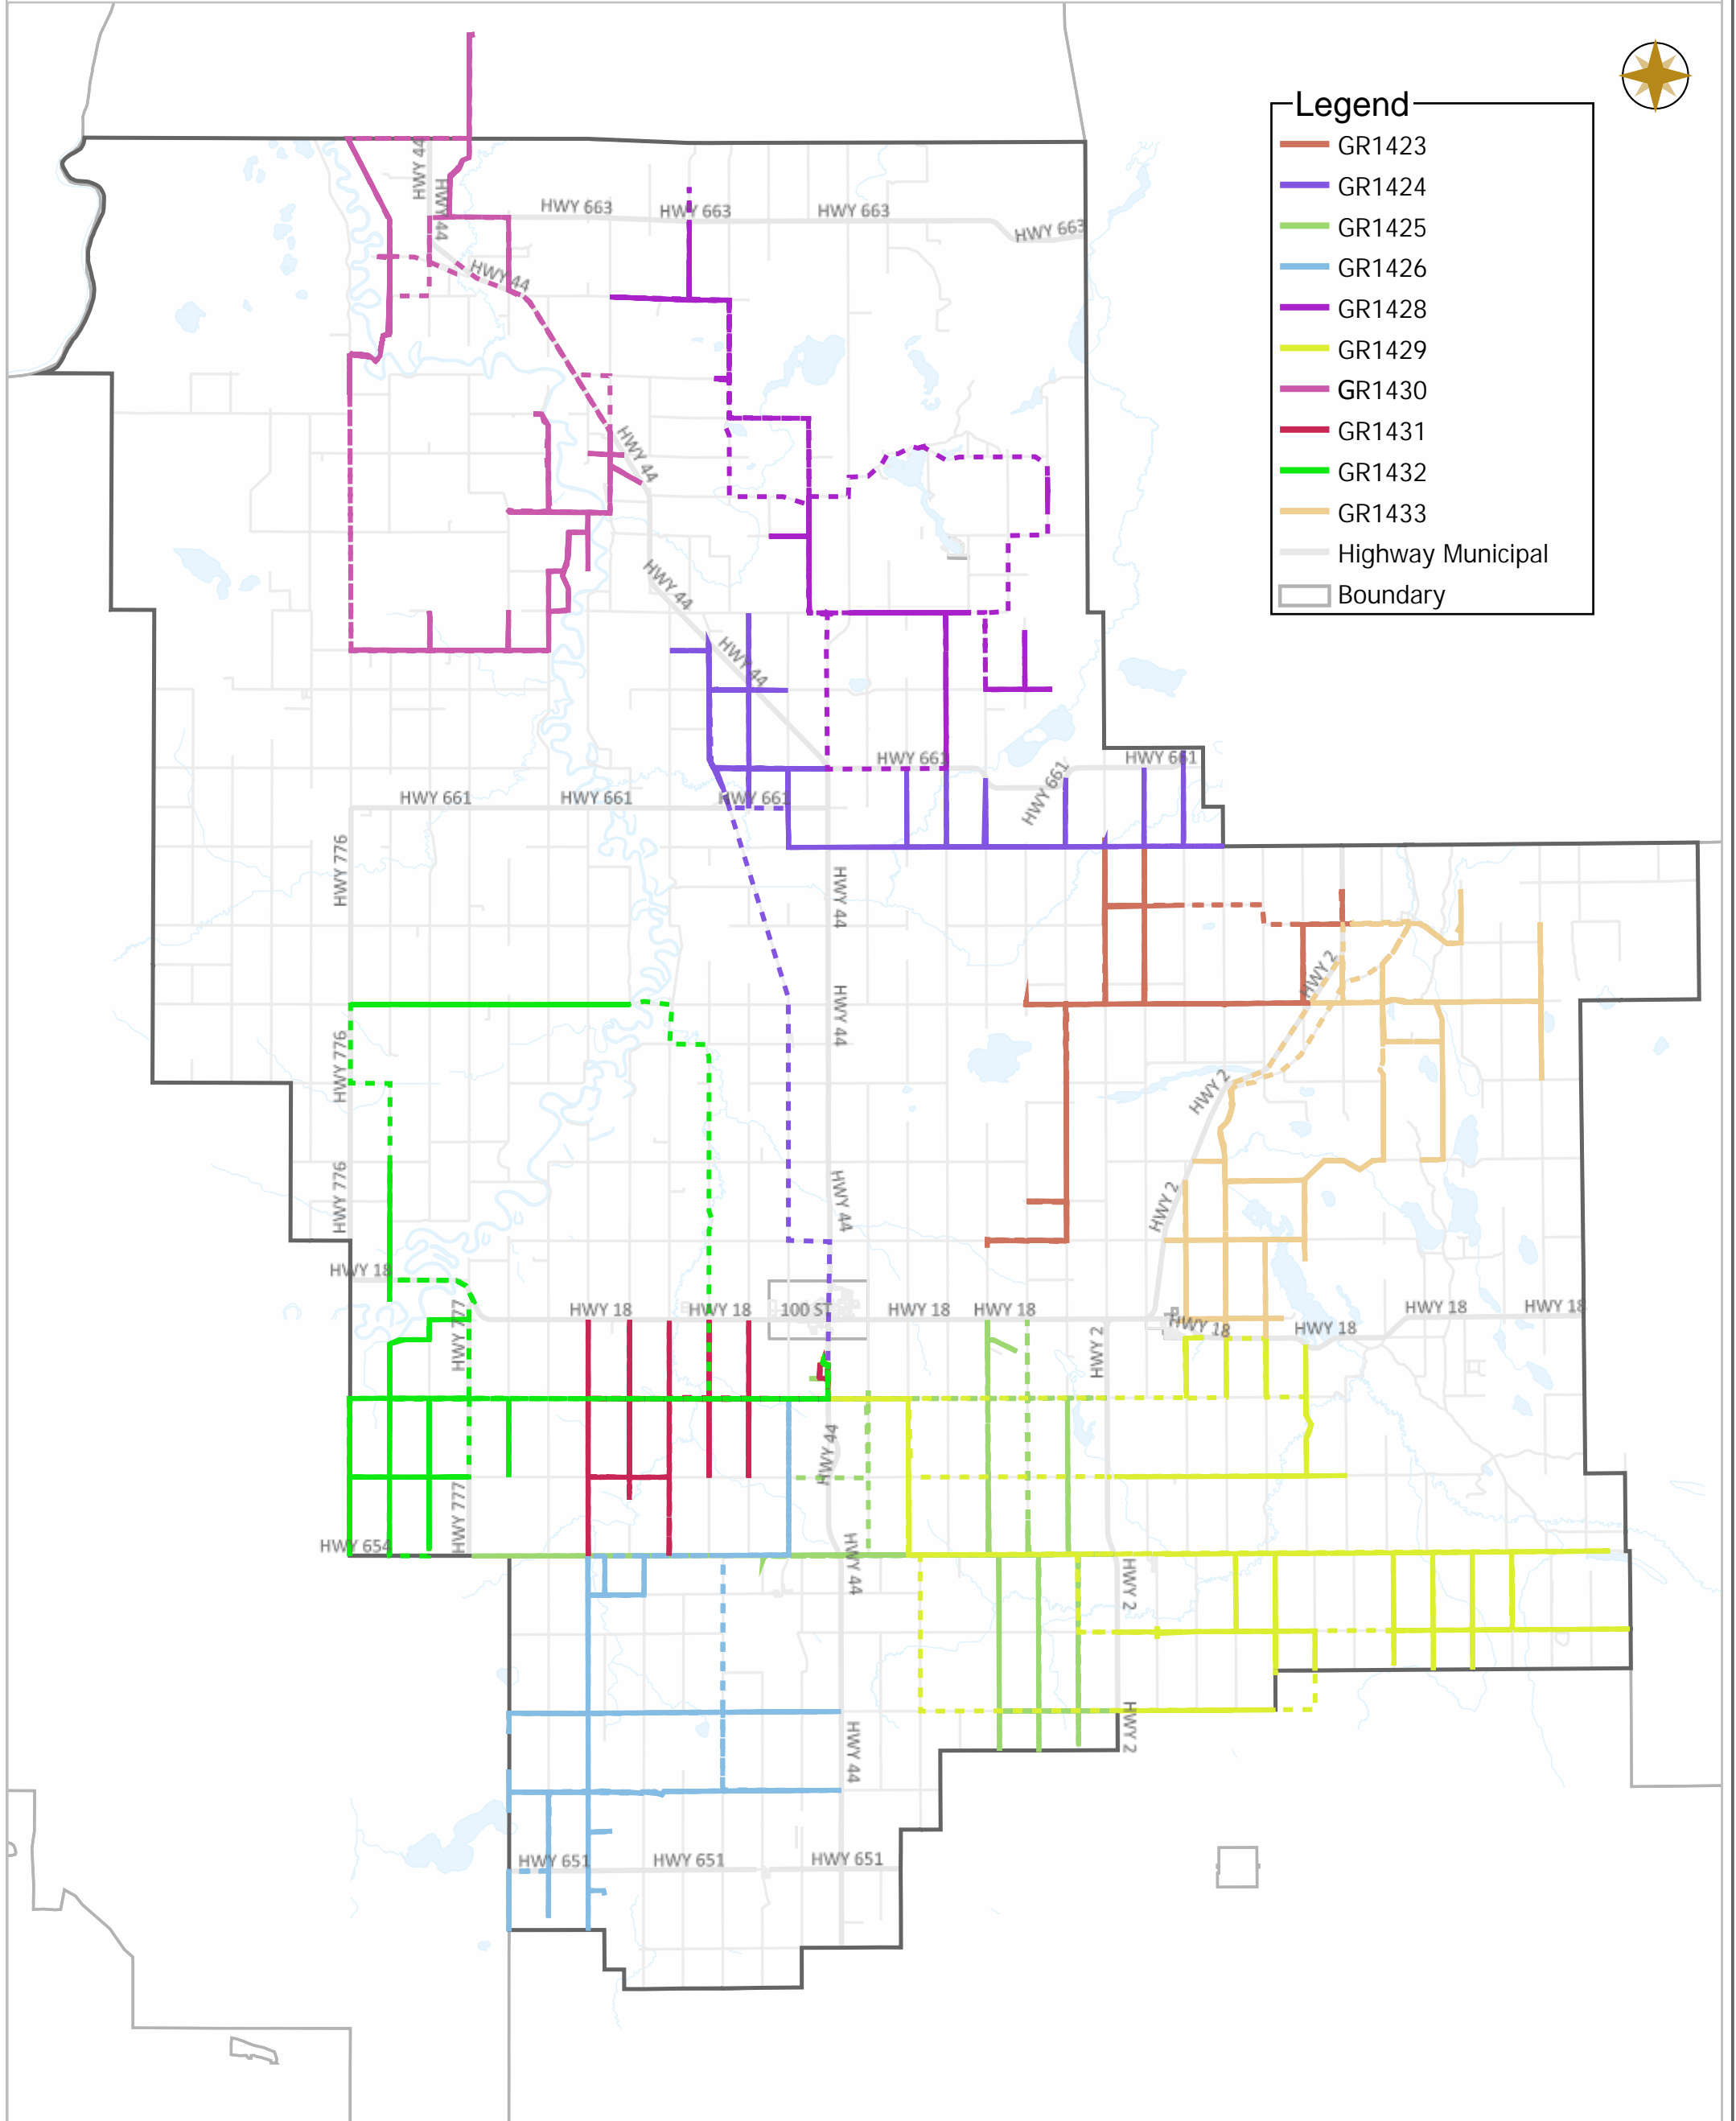

# WESTLOCK COUNTY - WEEKLY GRADING REPORT

11-05-2023 ~ 11-11-2023

## Legend

- GR1423
- GR1424
- GR1425
- GR1426
- GR1428
- GR1429
- - - GR1430
- GR1431
- GR1432
- GR1433
- Highway Municipal
- Boundary

Scale