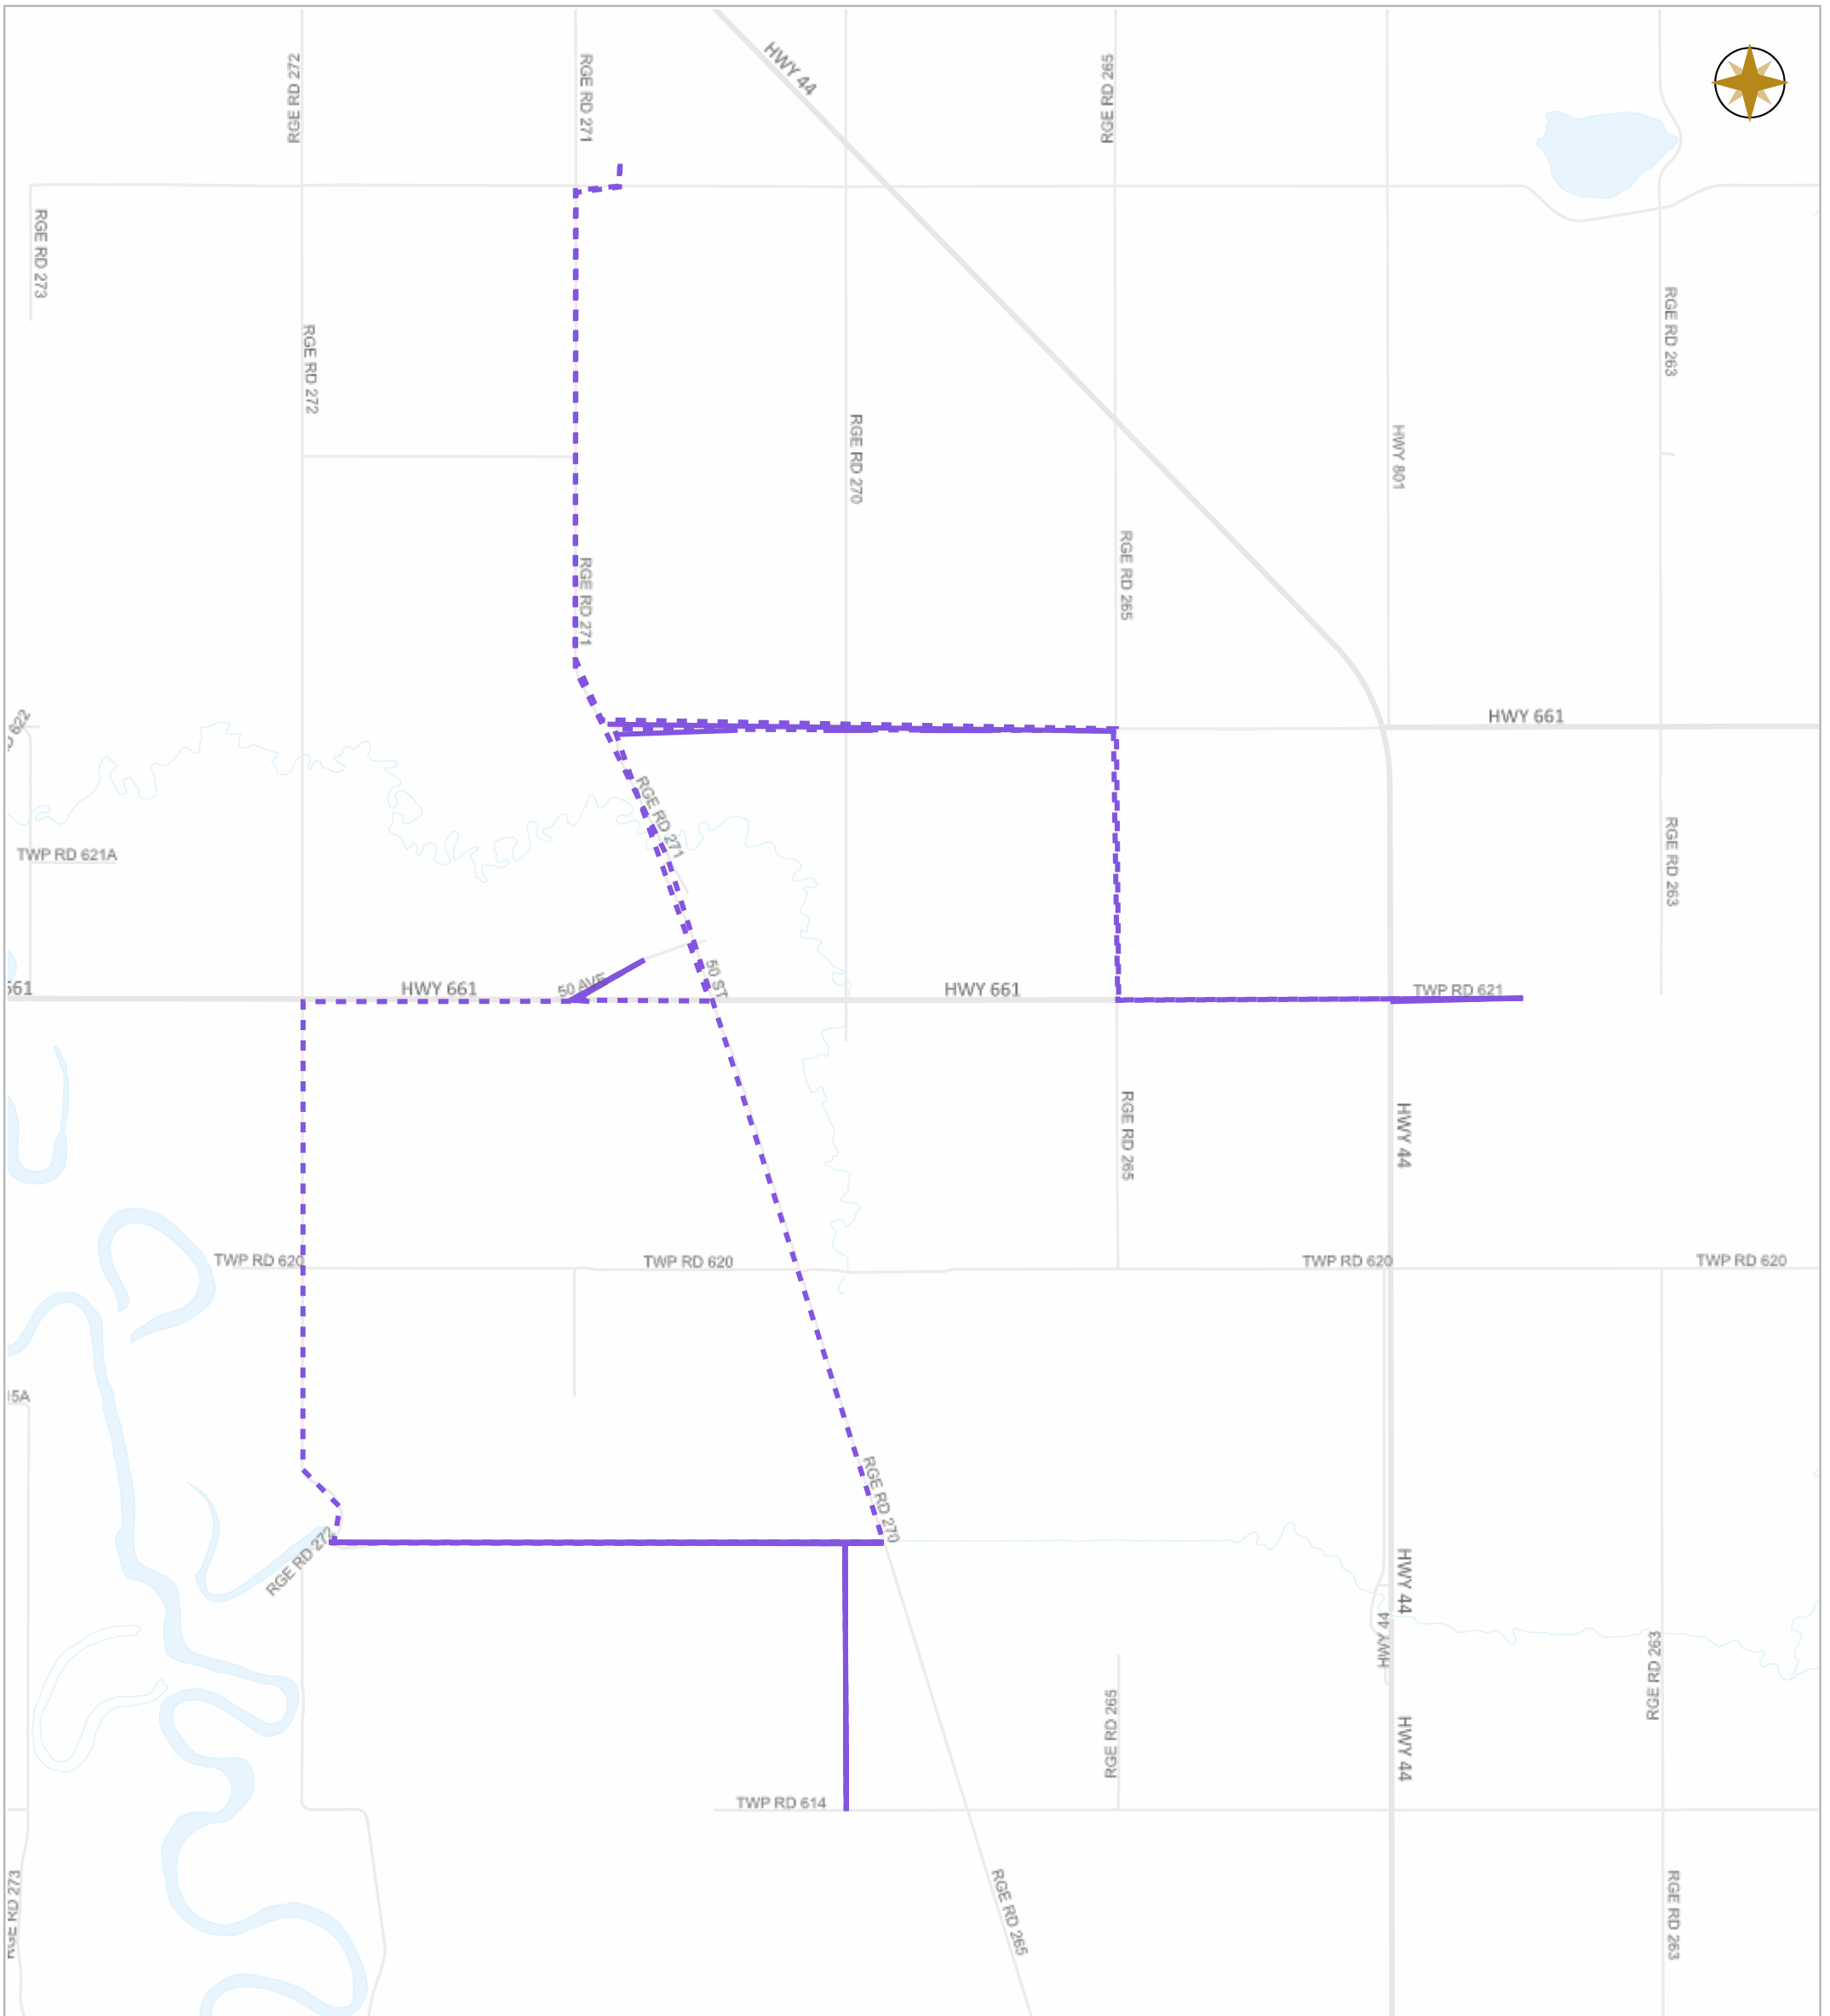

Legend
Work Layers (Speed 1~12 mile/h)
Tracking
Roads

WESTLOCK COUNTY MAP

Map Projection: 3TM 114W NAD 83

10336 – 106 Street
Westlock, Alberta T7P 2G1
Tel: 780-349-3346
Toll Free: 1-877-349-5880
Fax: 780-349-2012

Date: Feb.05, 2024