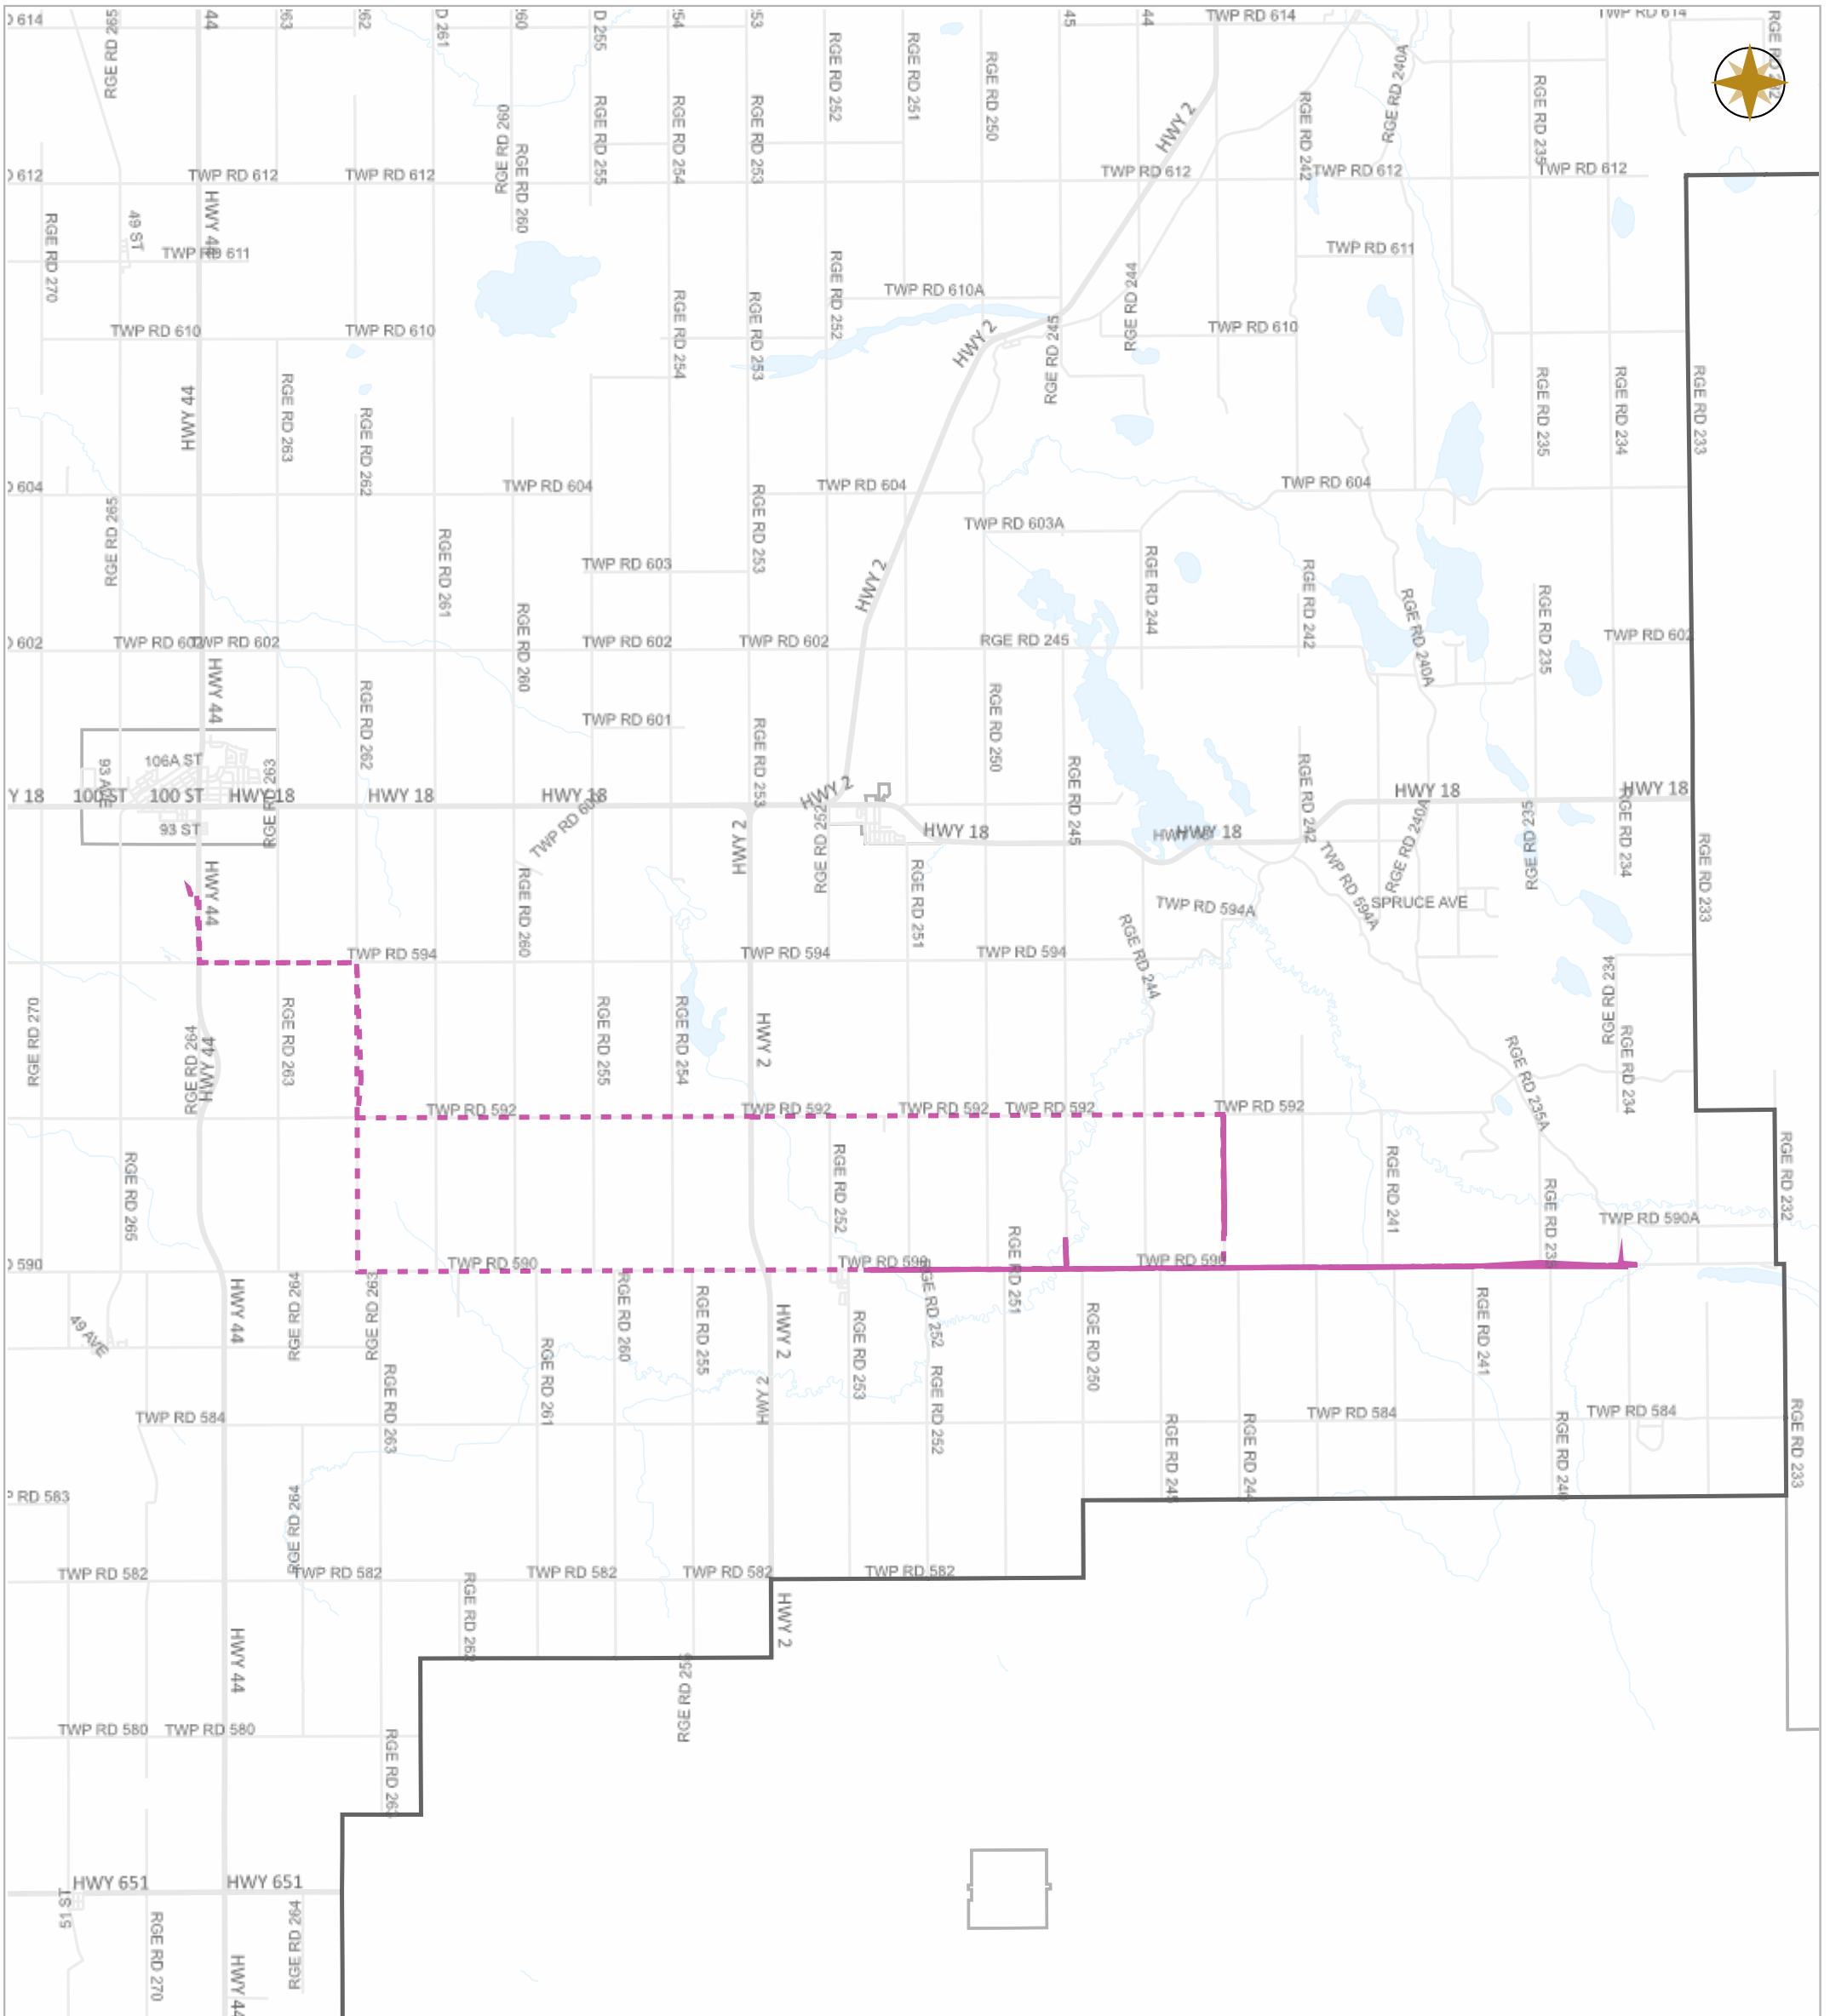

Scale	Legend — Work Layers (Speed 1~12 mile/h) - - - Tracking — Roads	WESTLOCK COUNTY MAP Map Projection: 3TM 114W NAD 83	10336 – 106 Street Westlock, Alberta T7P 2G1 Tel: 780-349-3346 Toll Free: 1-877-349-5880 Fax: 780-349-2012 Date: Feb.05, 2024