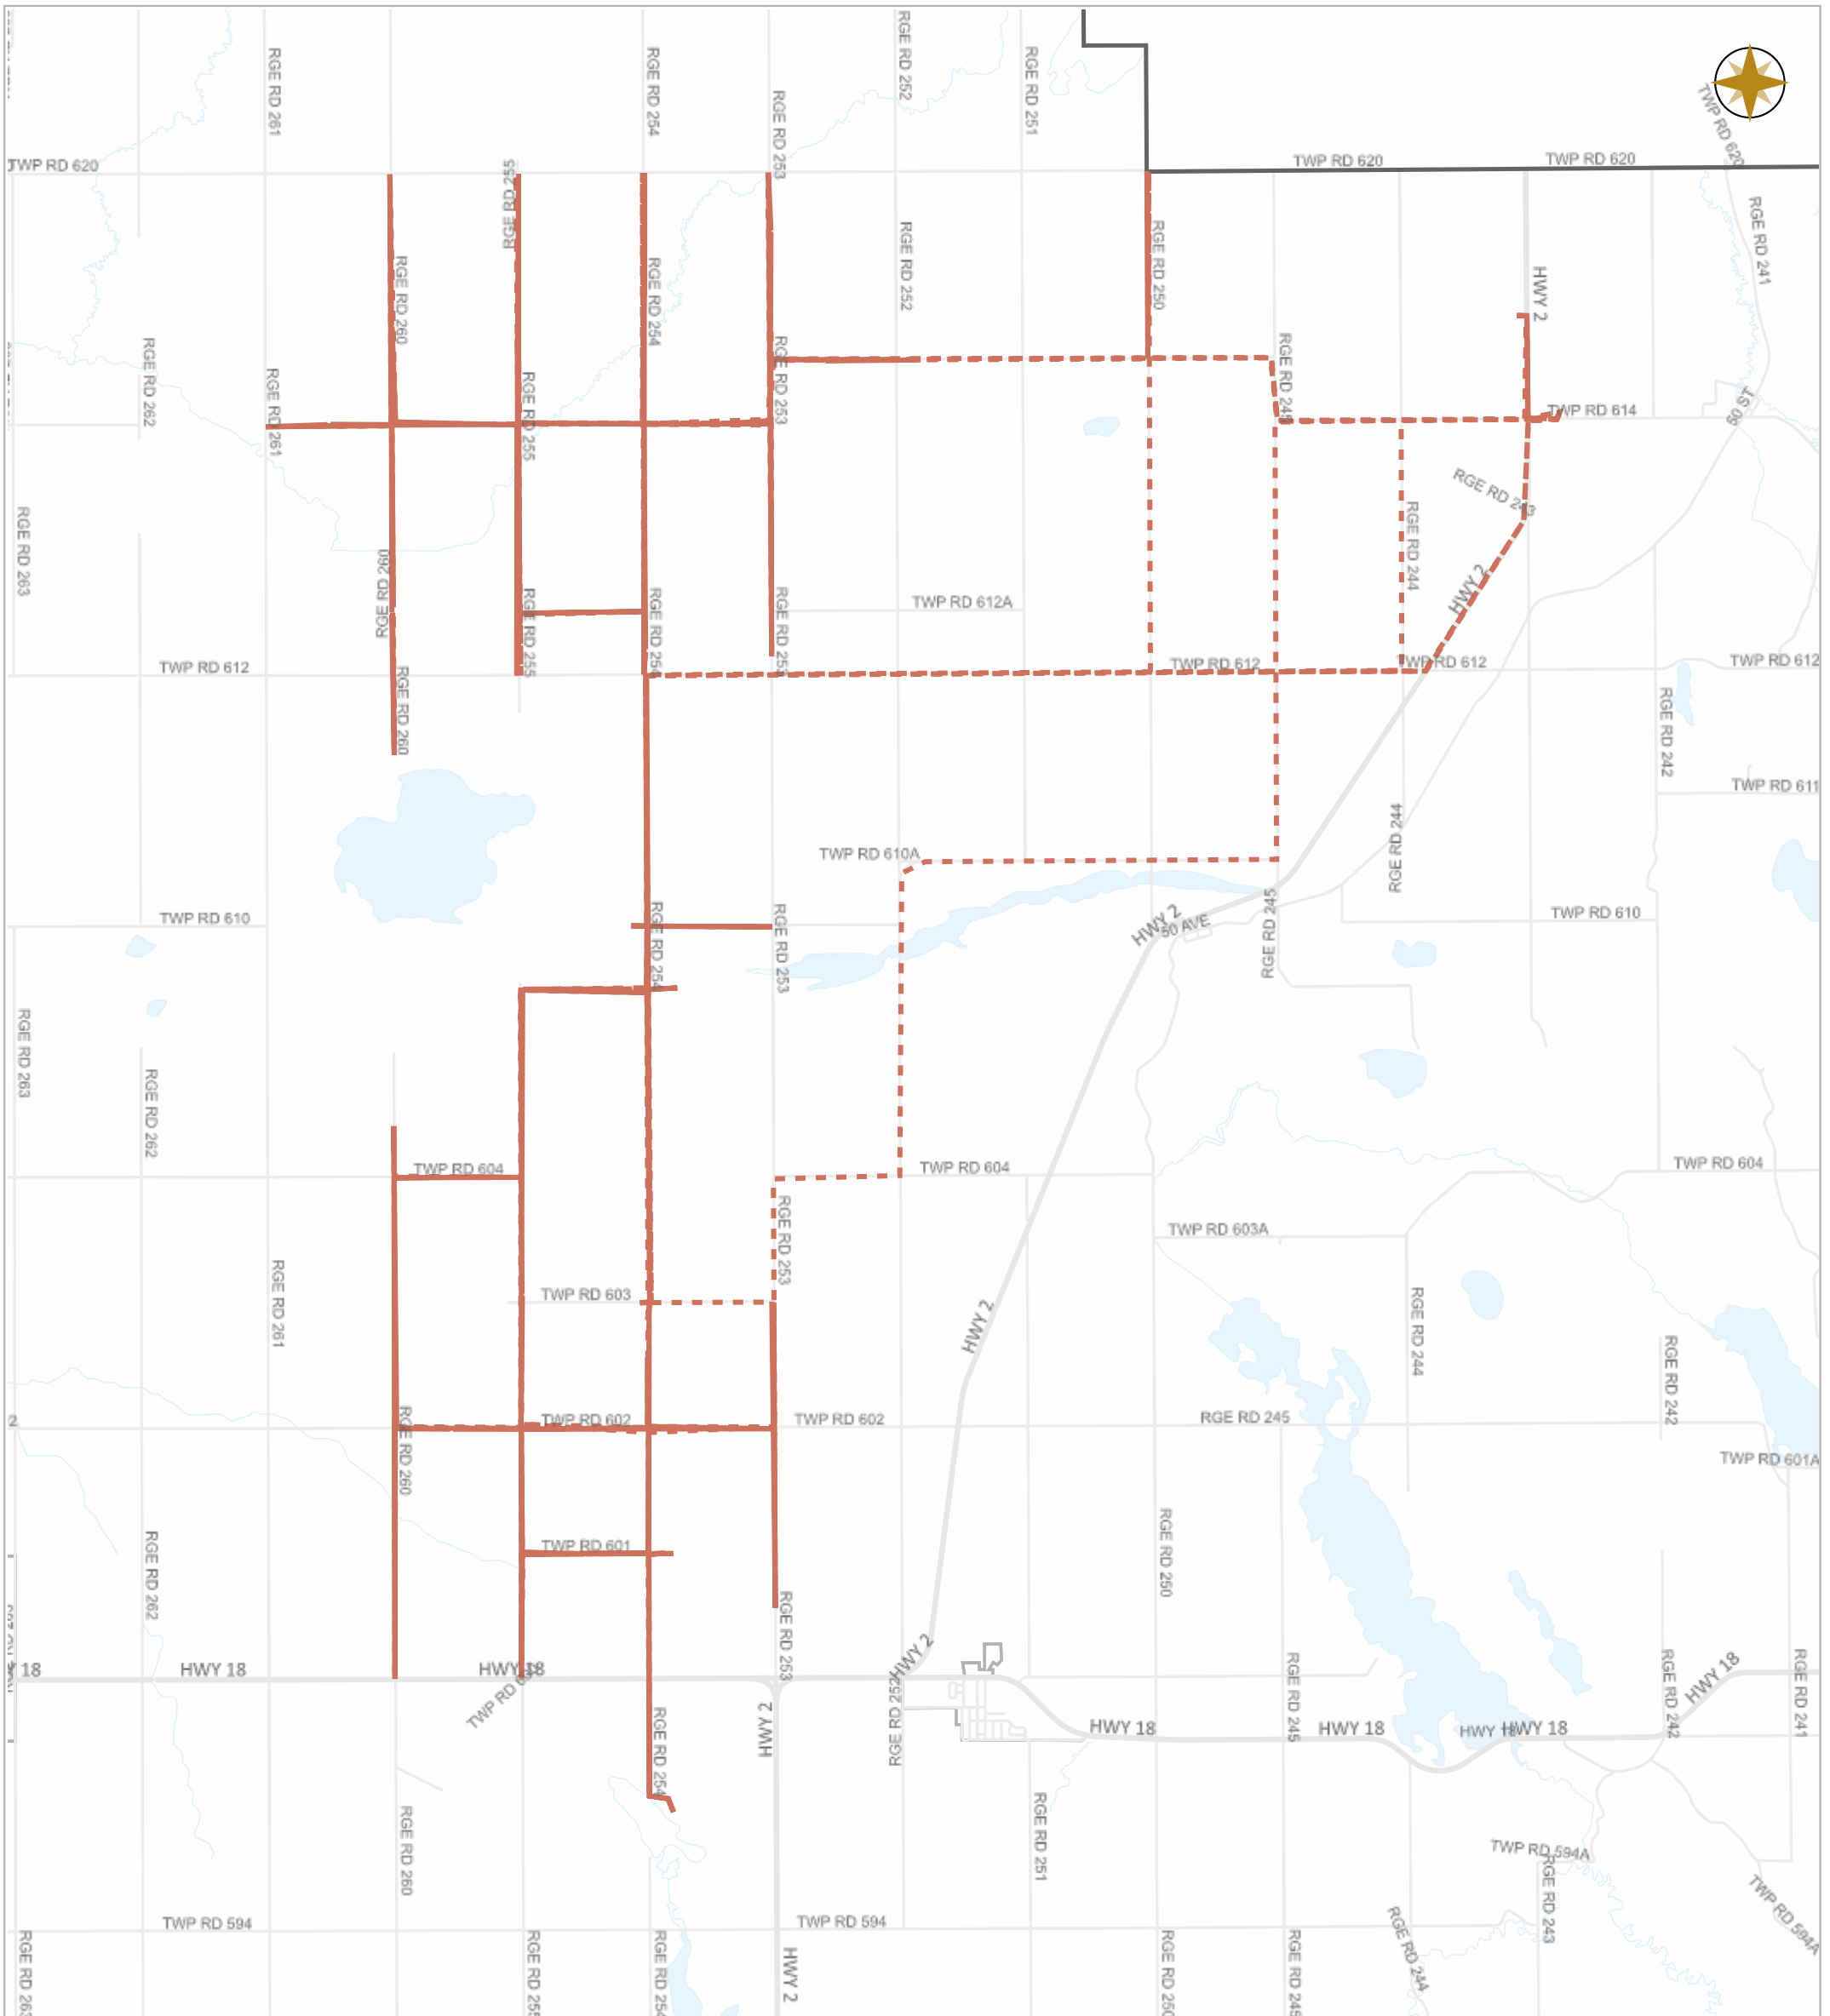

Scale	Legend — Work Layers (Speed 1~12 mile/h) - - - Tracking — Roads	WESTLOCK COUNTY MAP Map Projection: 3TM 114W NAD 83	10336 – 106 Street Westlock, Alberta T7P 2G1 Tel: 780-349-3346 Toll Free: 1-877-349-5880 Fax: 780-349-2012 Date: Feb.05, 2024