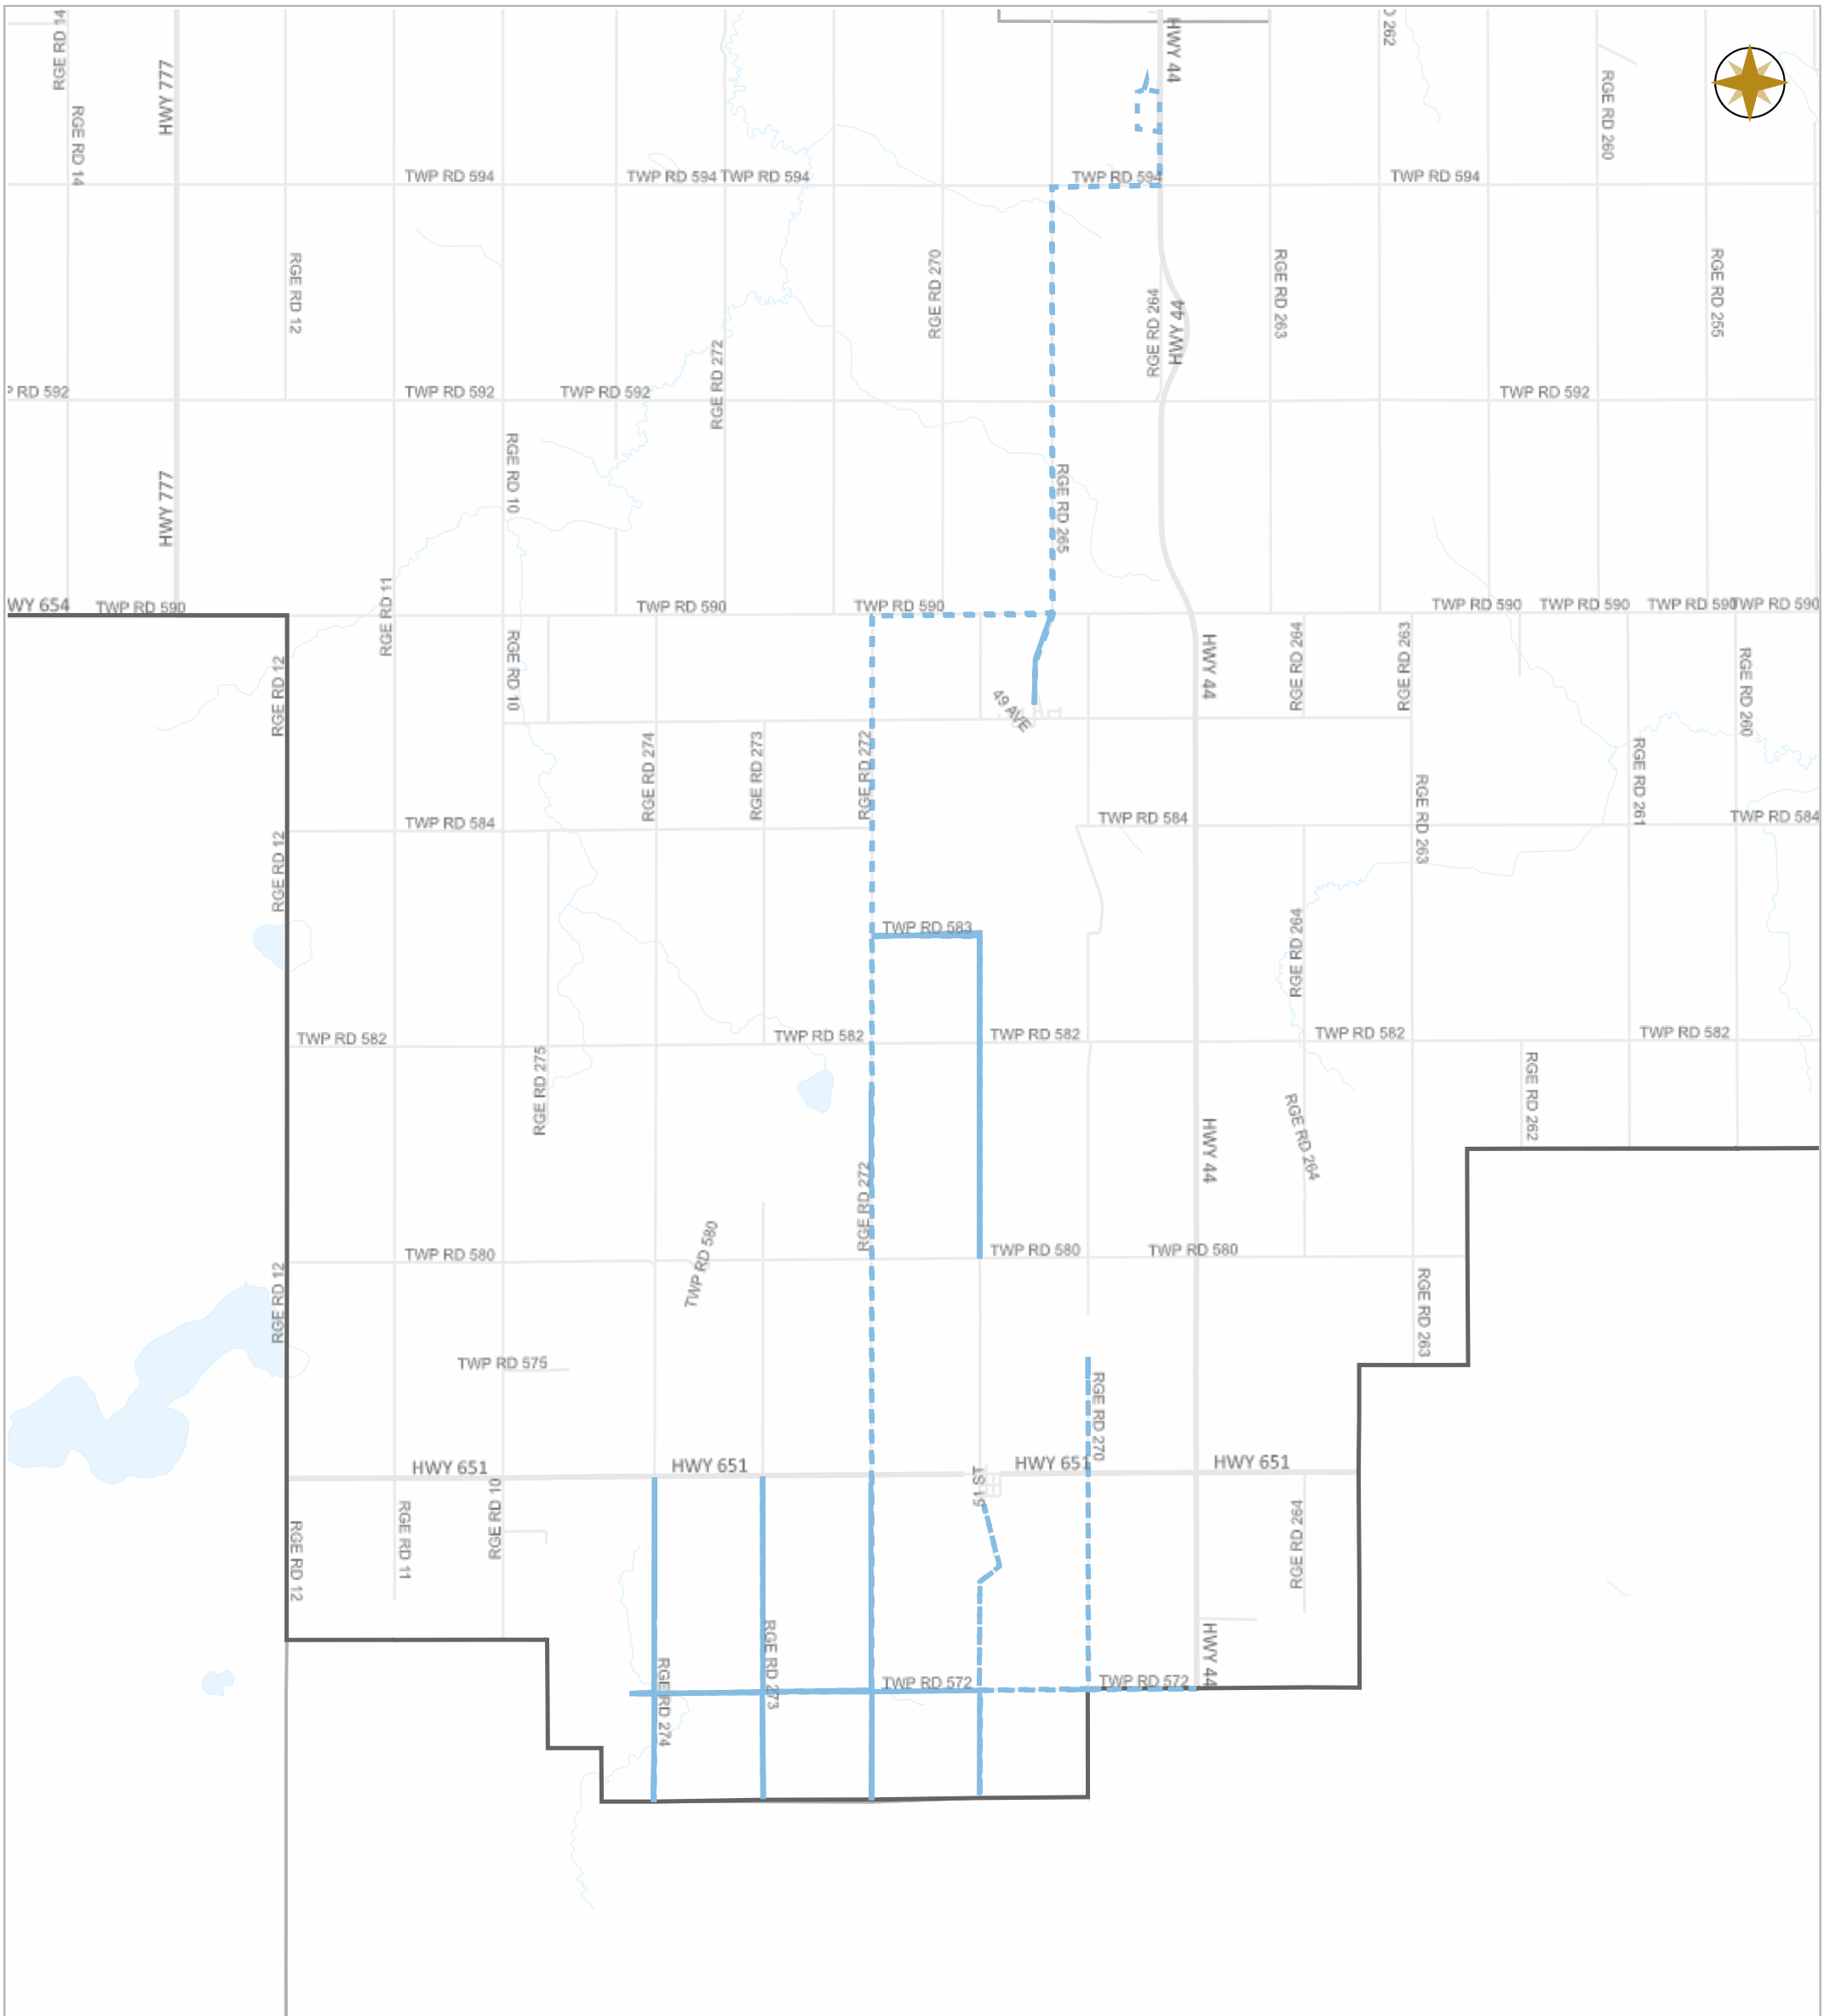

Legend

- Work Layers (Speed 1~12 mile/h)
- - - Tracking
- Roads

WESTLOCK COUNTY MAP

Map Projection: 3TM 114W NAD 83

10336 – 106 Street
Westlock, Alberta T7P 2G1

Tel: 780-349-3346
Toll Free: 1-877-349-5880
Fax: 780-349-2012

Date: Feb.05, 2024