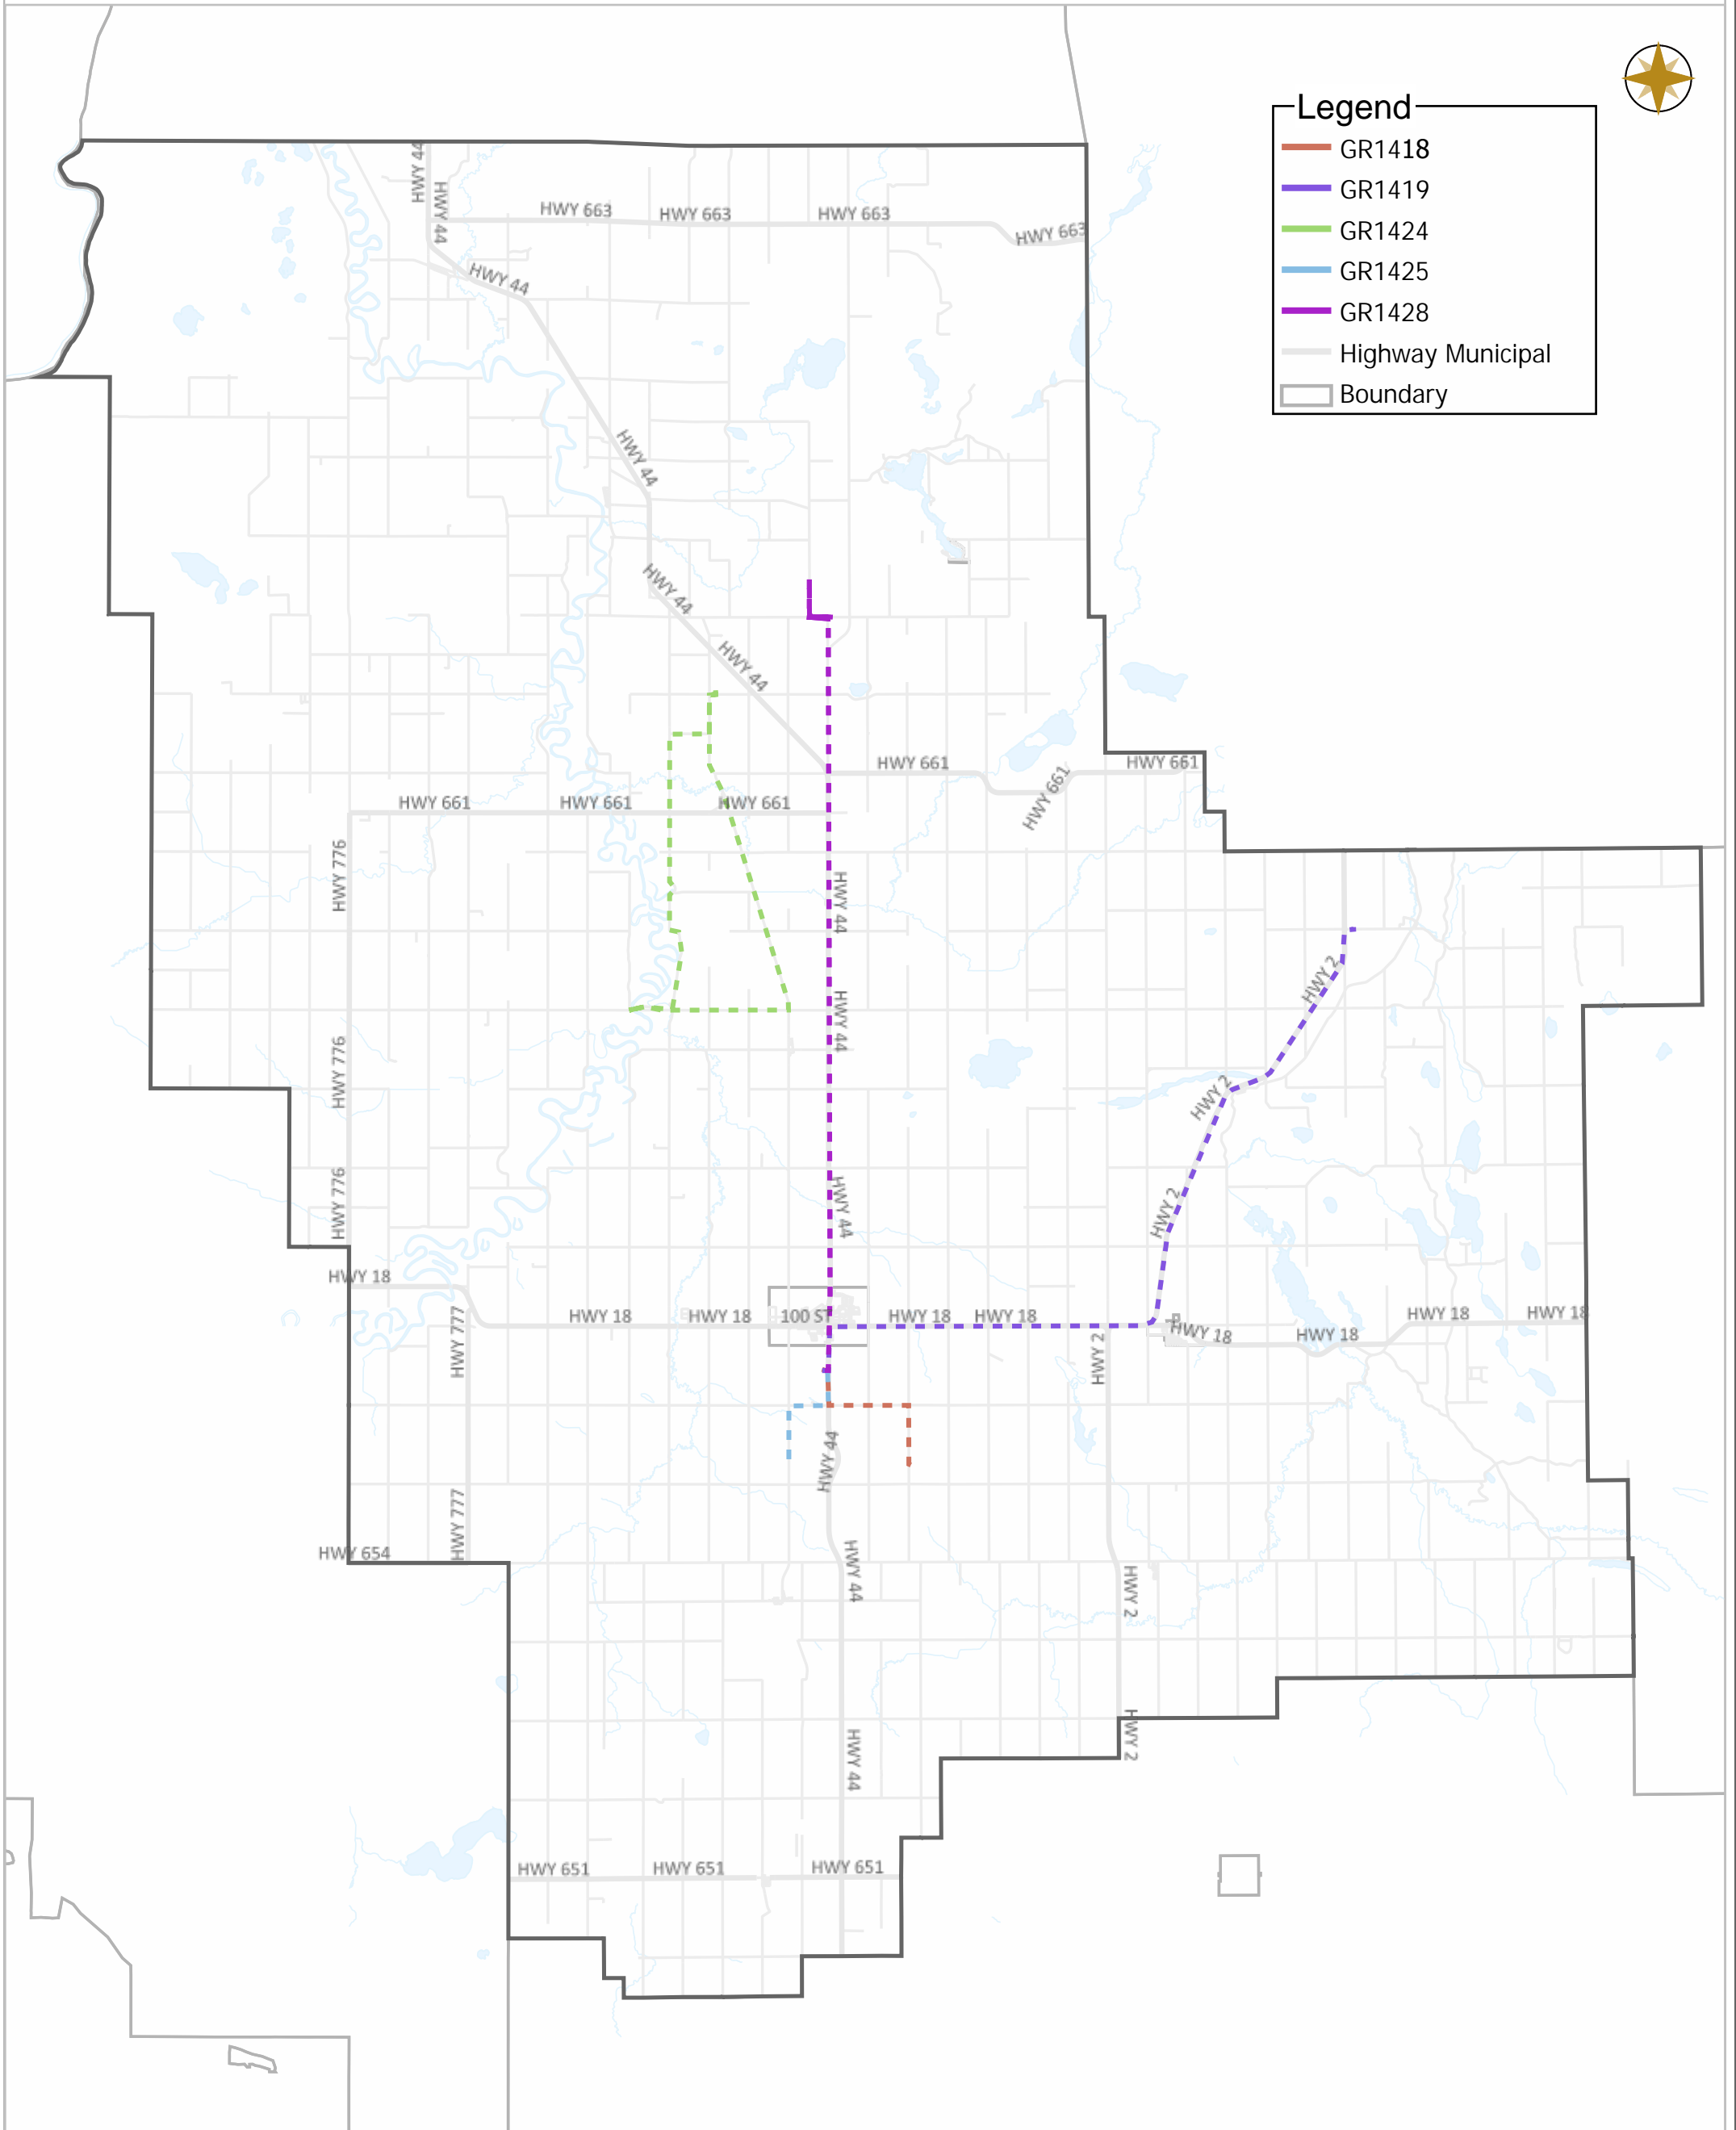

# WESTLOCK COUNTY - WEEKLY GRADING REPORT

04-02-2023 ~ 04-08-2023

### Legend

- GR1418
- GR1419
- GR1424
- GR1425
- GR1428
- Highway Municipal
- Boundary

Scale

Date: Apr.10, 2023

**Legend**

- — — Work Layers (Speed 1~12 mile/h)
- - - Tracking
- Roads

**WESTLOCK COUNTY MAP**

Map Projection: 3TM 114W NAD 83

10336 – 106 Street  
Westlock, Alberta T7P 2G1

Tel: 780-349-3346  
Toll Free: 1-877-349-5880  
Fax: 780-349-2012

Date: Apr.10, 2023

Scale

**Legend**

- Work Layers (Speed 1~12 mile/h)
- - - Tracking
- Roads

**WESTLOCK COUNTY MAP**

Map Projection: 3TM 114W NAD 83

10336 – 106 Street  
Westlock, Alberta T7P 2G1

Tel: 780-349-3346  
Toll Free: 1-877-349-5880  
Fax: 780-349-2012