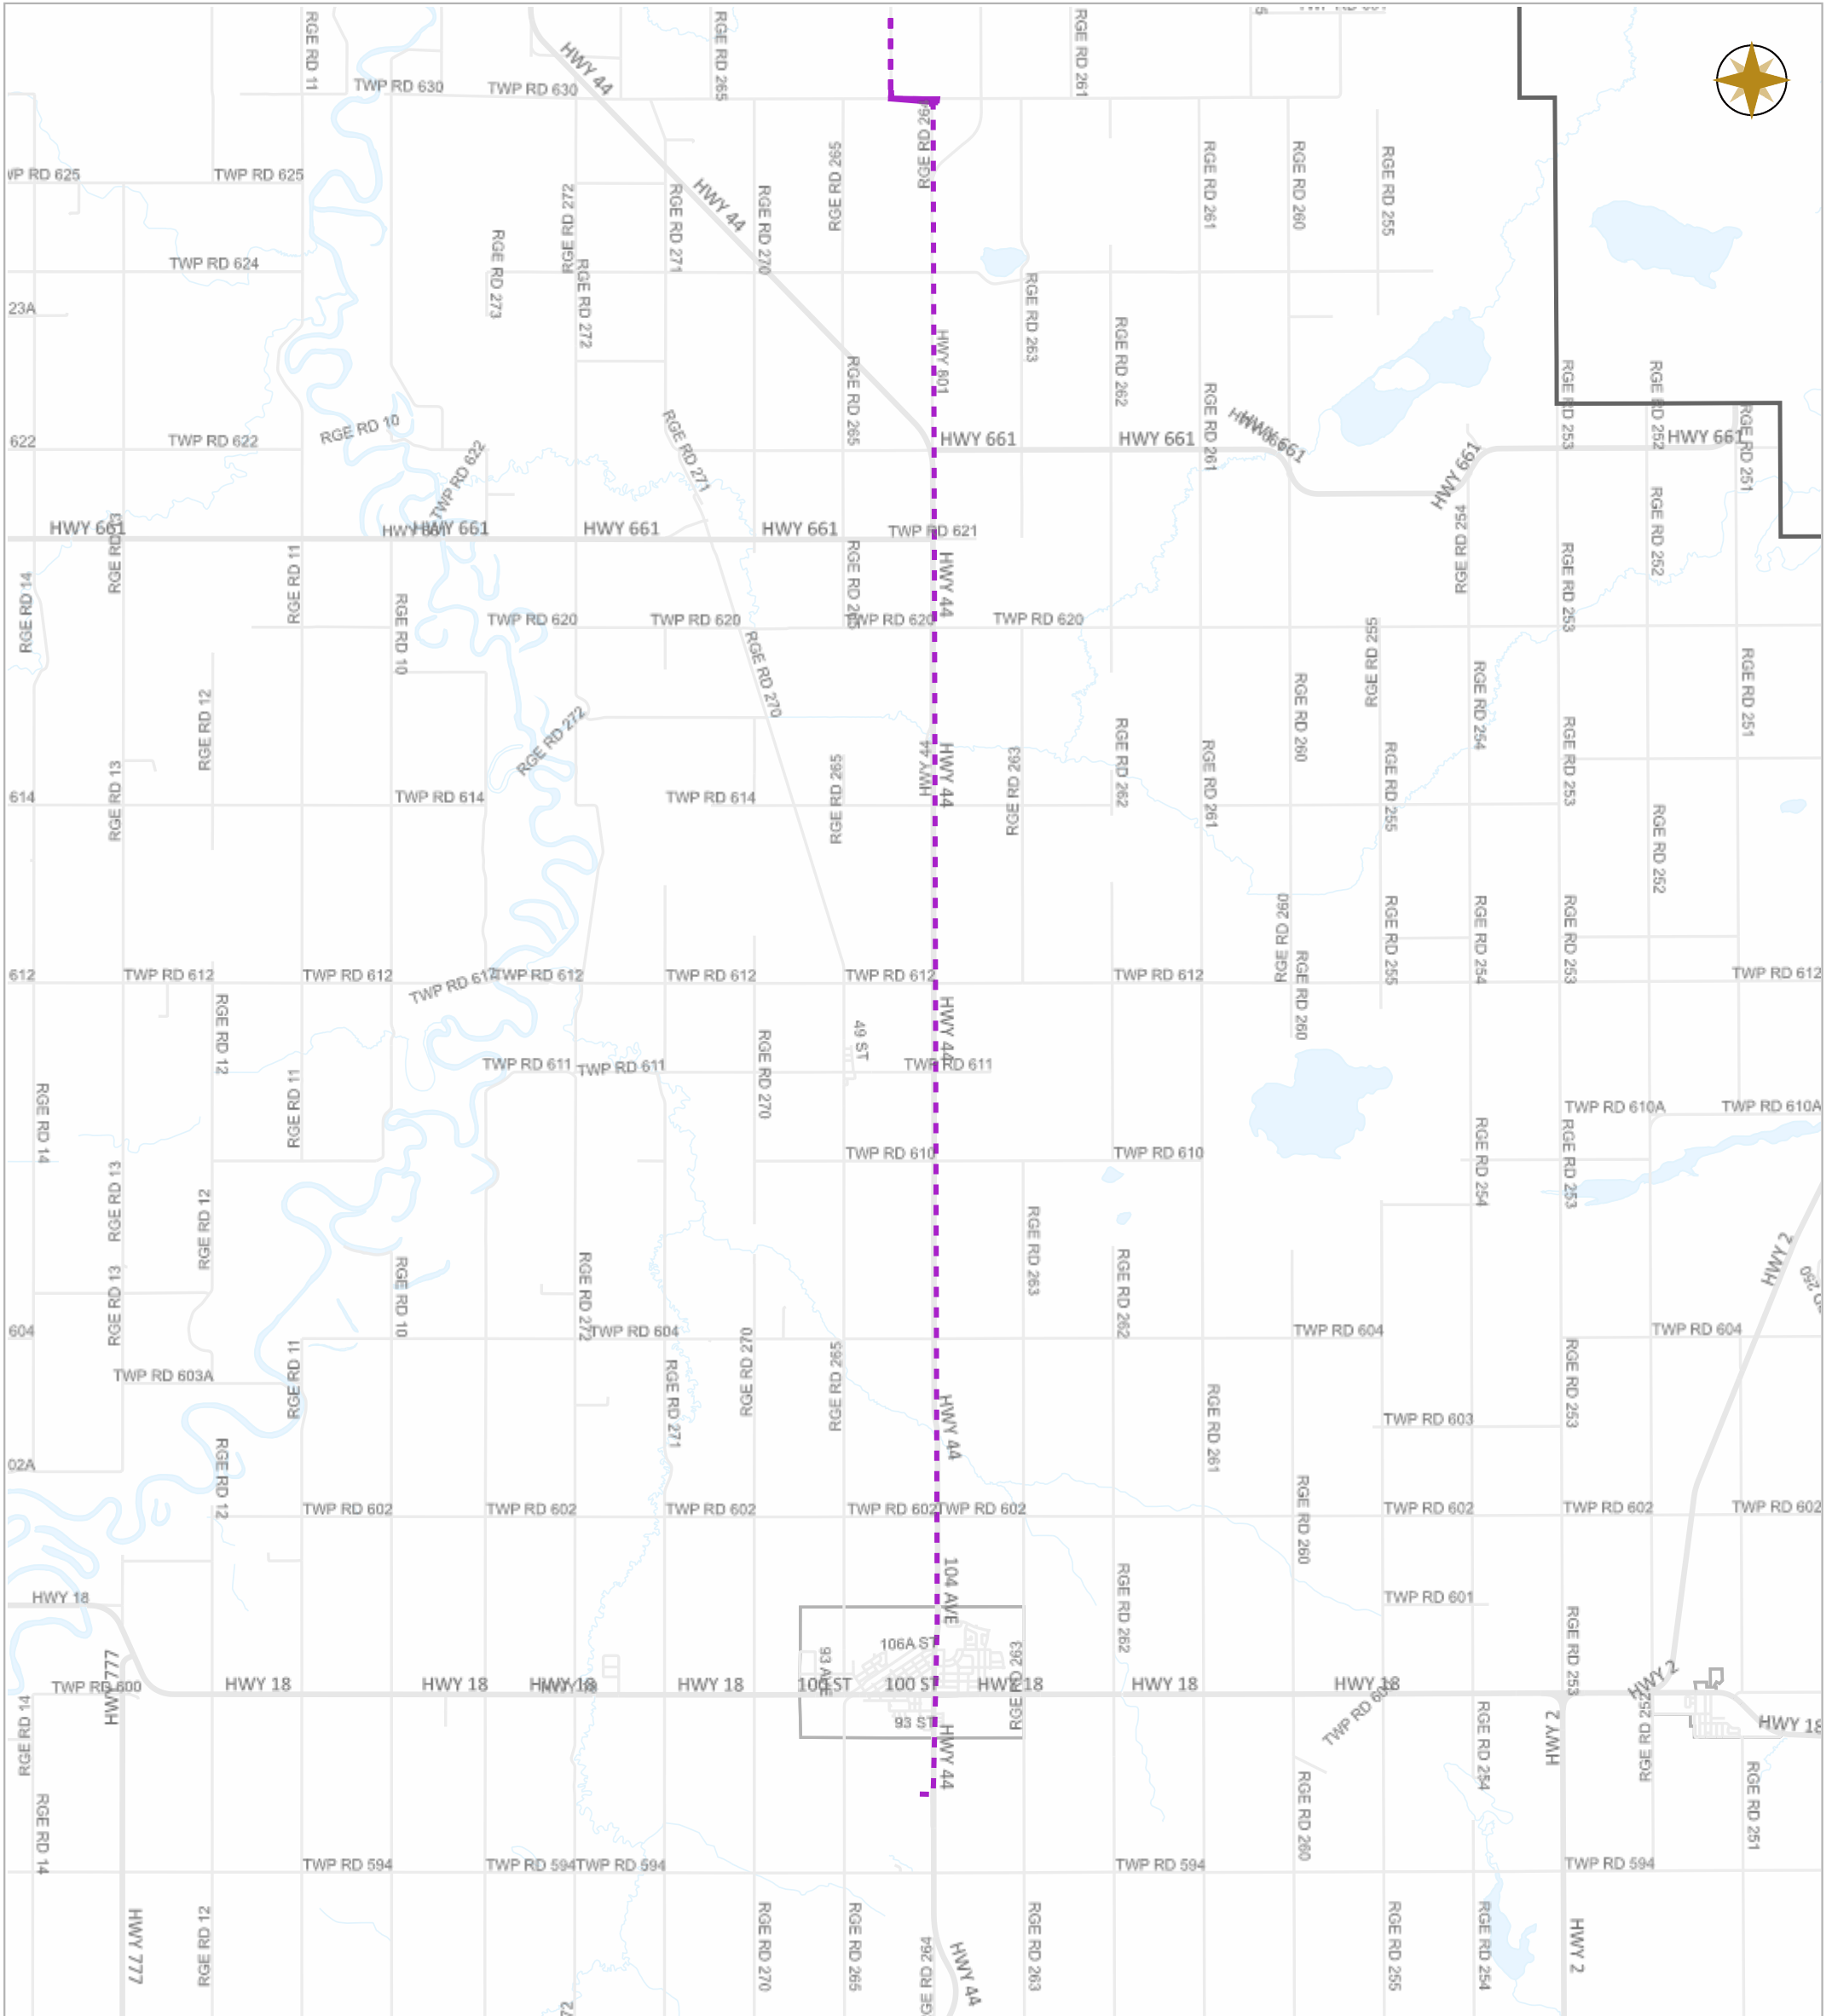

Legend

- Work Layers (Speed 1~12 mile/h)
- - - Tracking
- Roads

WESTLOCK COUNTY MAP

Map Projection: 3TM 114W NAD 83

10336 – 106 Street
Westlock, Alberta T7P 2G1

Tel: 780-349-3346
Toll Free: 1-877-349-5880
Fax: 780-349-2012

Date: Apr.10, 2023