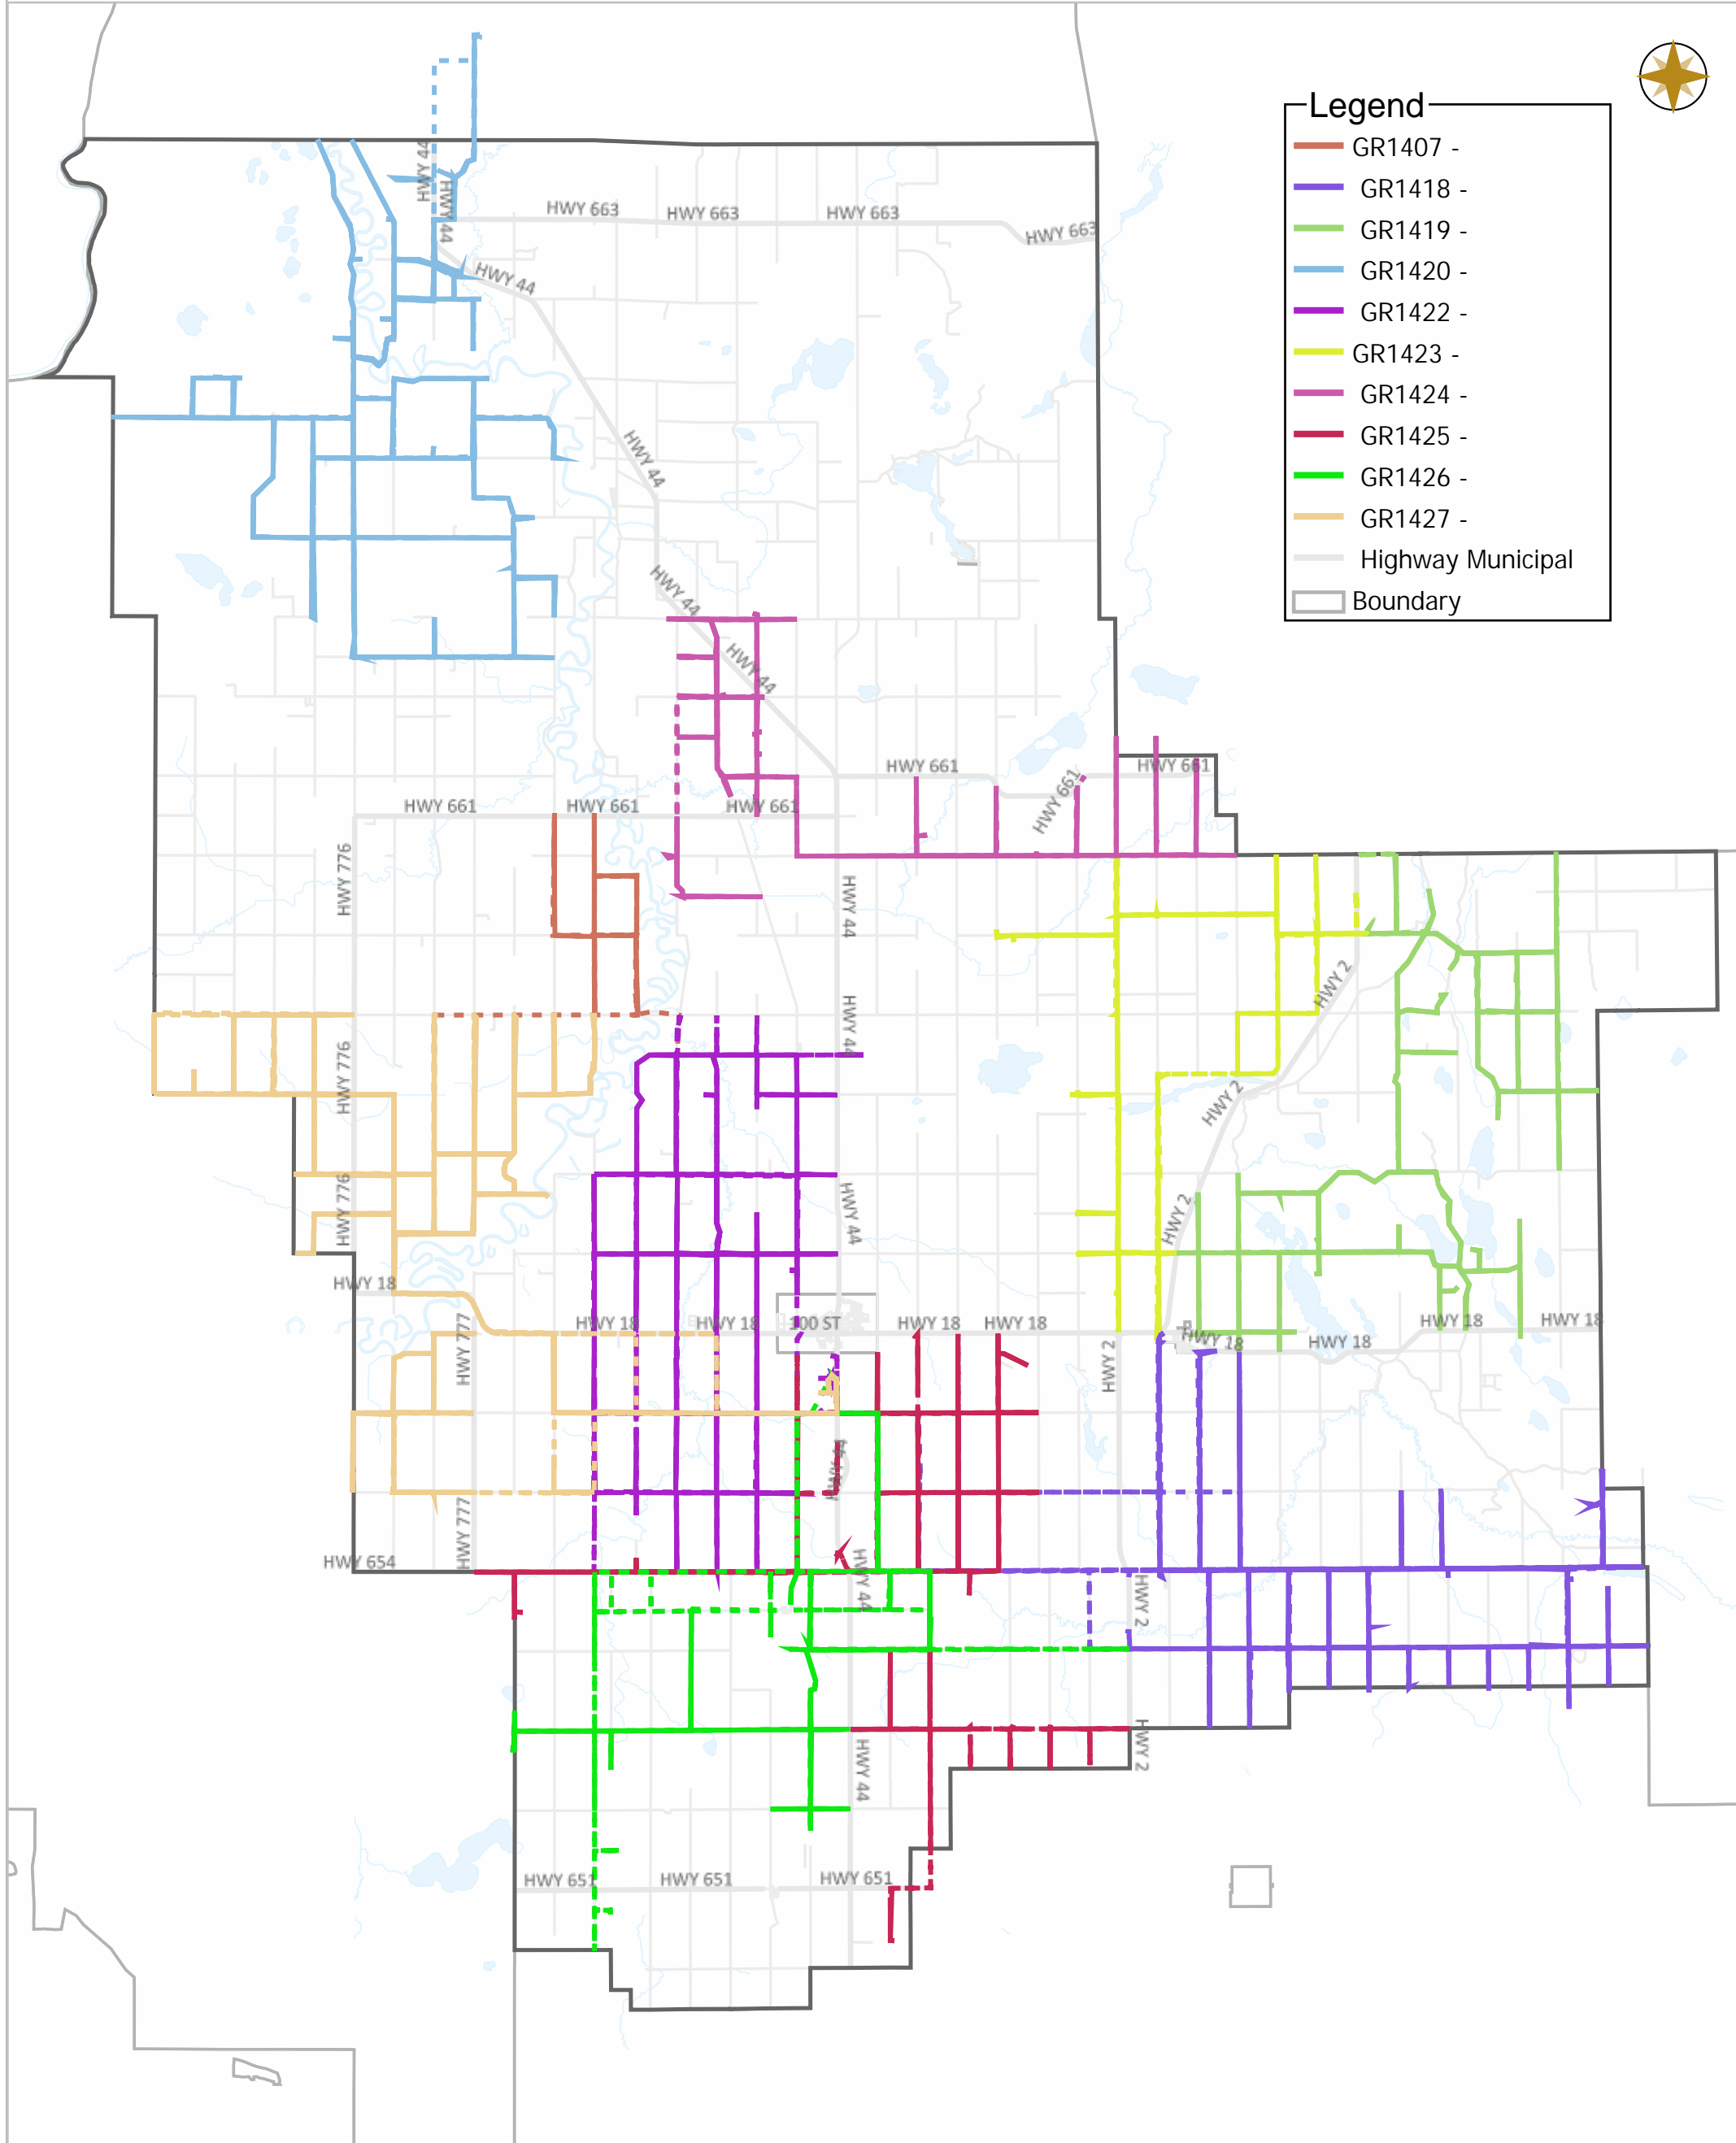

# WESTLOCK COUNTY - WEEKLY GRADING REPORT

02-27-2022 ~ 03-05-2022

### Legend

- GR1407 -
- GR1418 -
- GR1419 -
- GR1420 -
- GR1422 -
- GR1423 -
- GR1424 -
- GR1425 -
- GR1426 -
- GR1427 -
- Highway Municipal
- Boundary