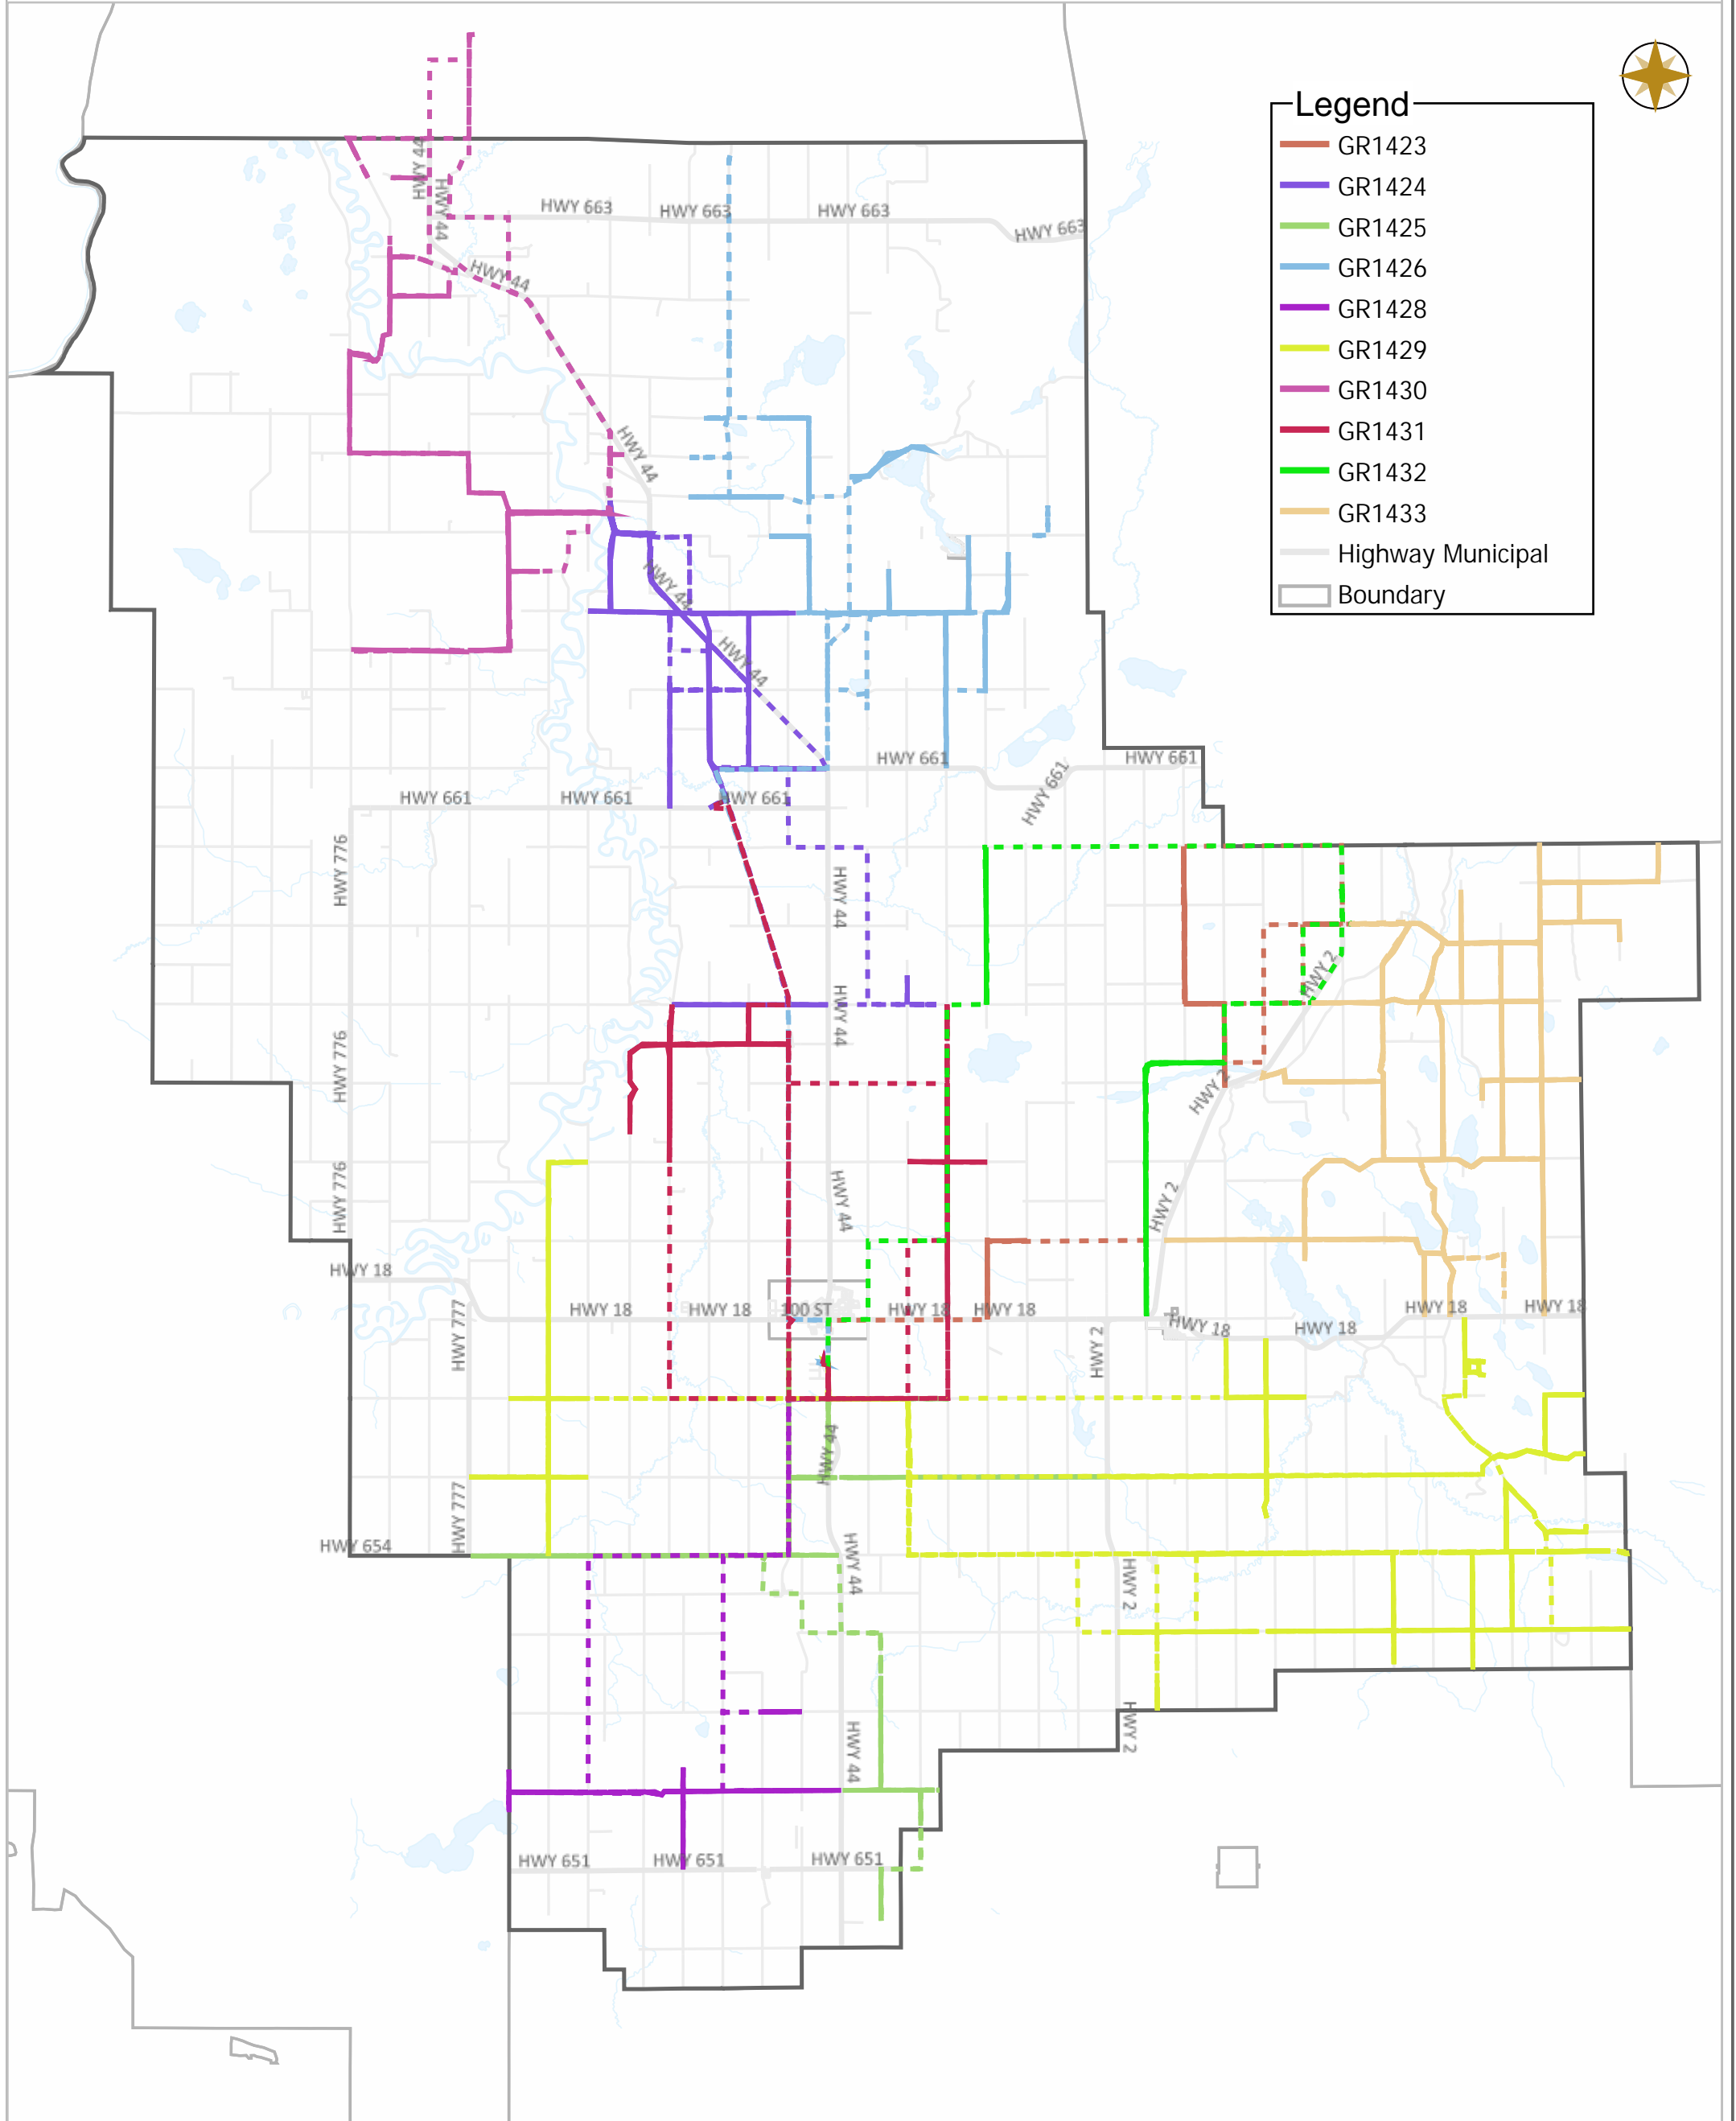

# WESTLOCK COUNTY - WEEKLY GRADING REPORT

06-23-2024 ~ 06-29-2024

## Legend

- GR1423
- GR1424
- GR1425
- GR1426
- GR1428
- GR1429
- GR1430
- GR1431
- GR1432
- GR1433
- Highway Municipal
- Boundary

Scale