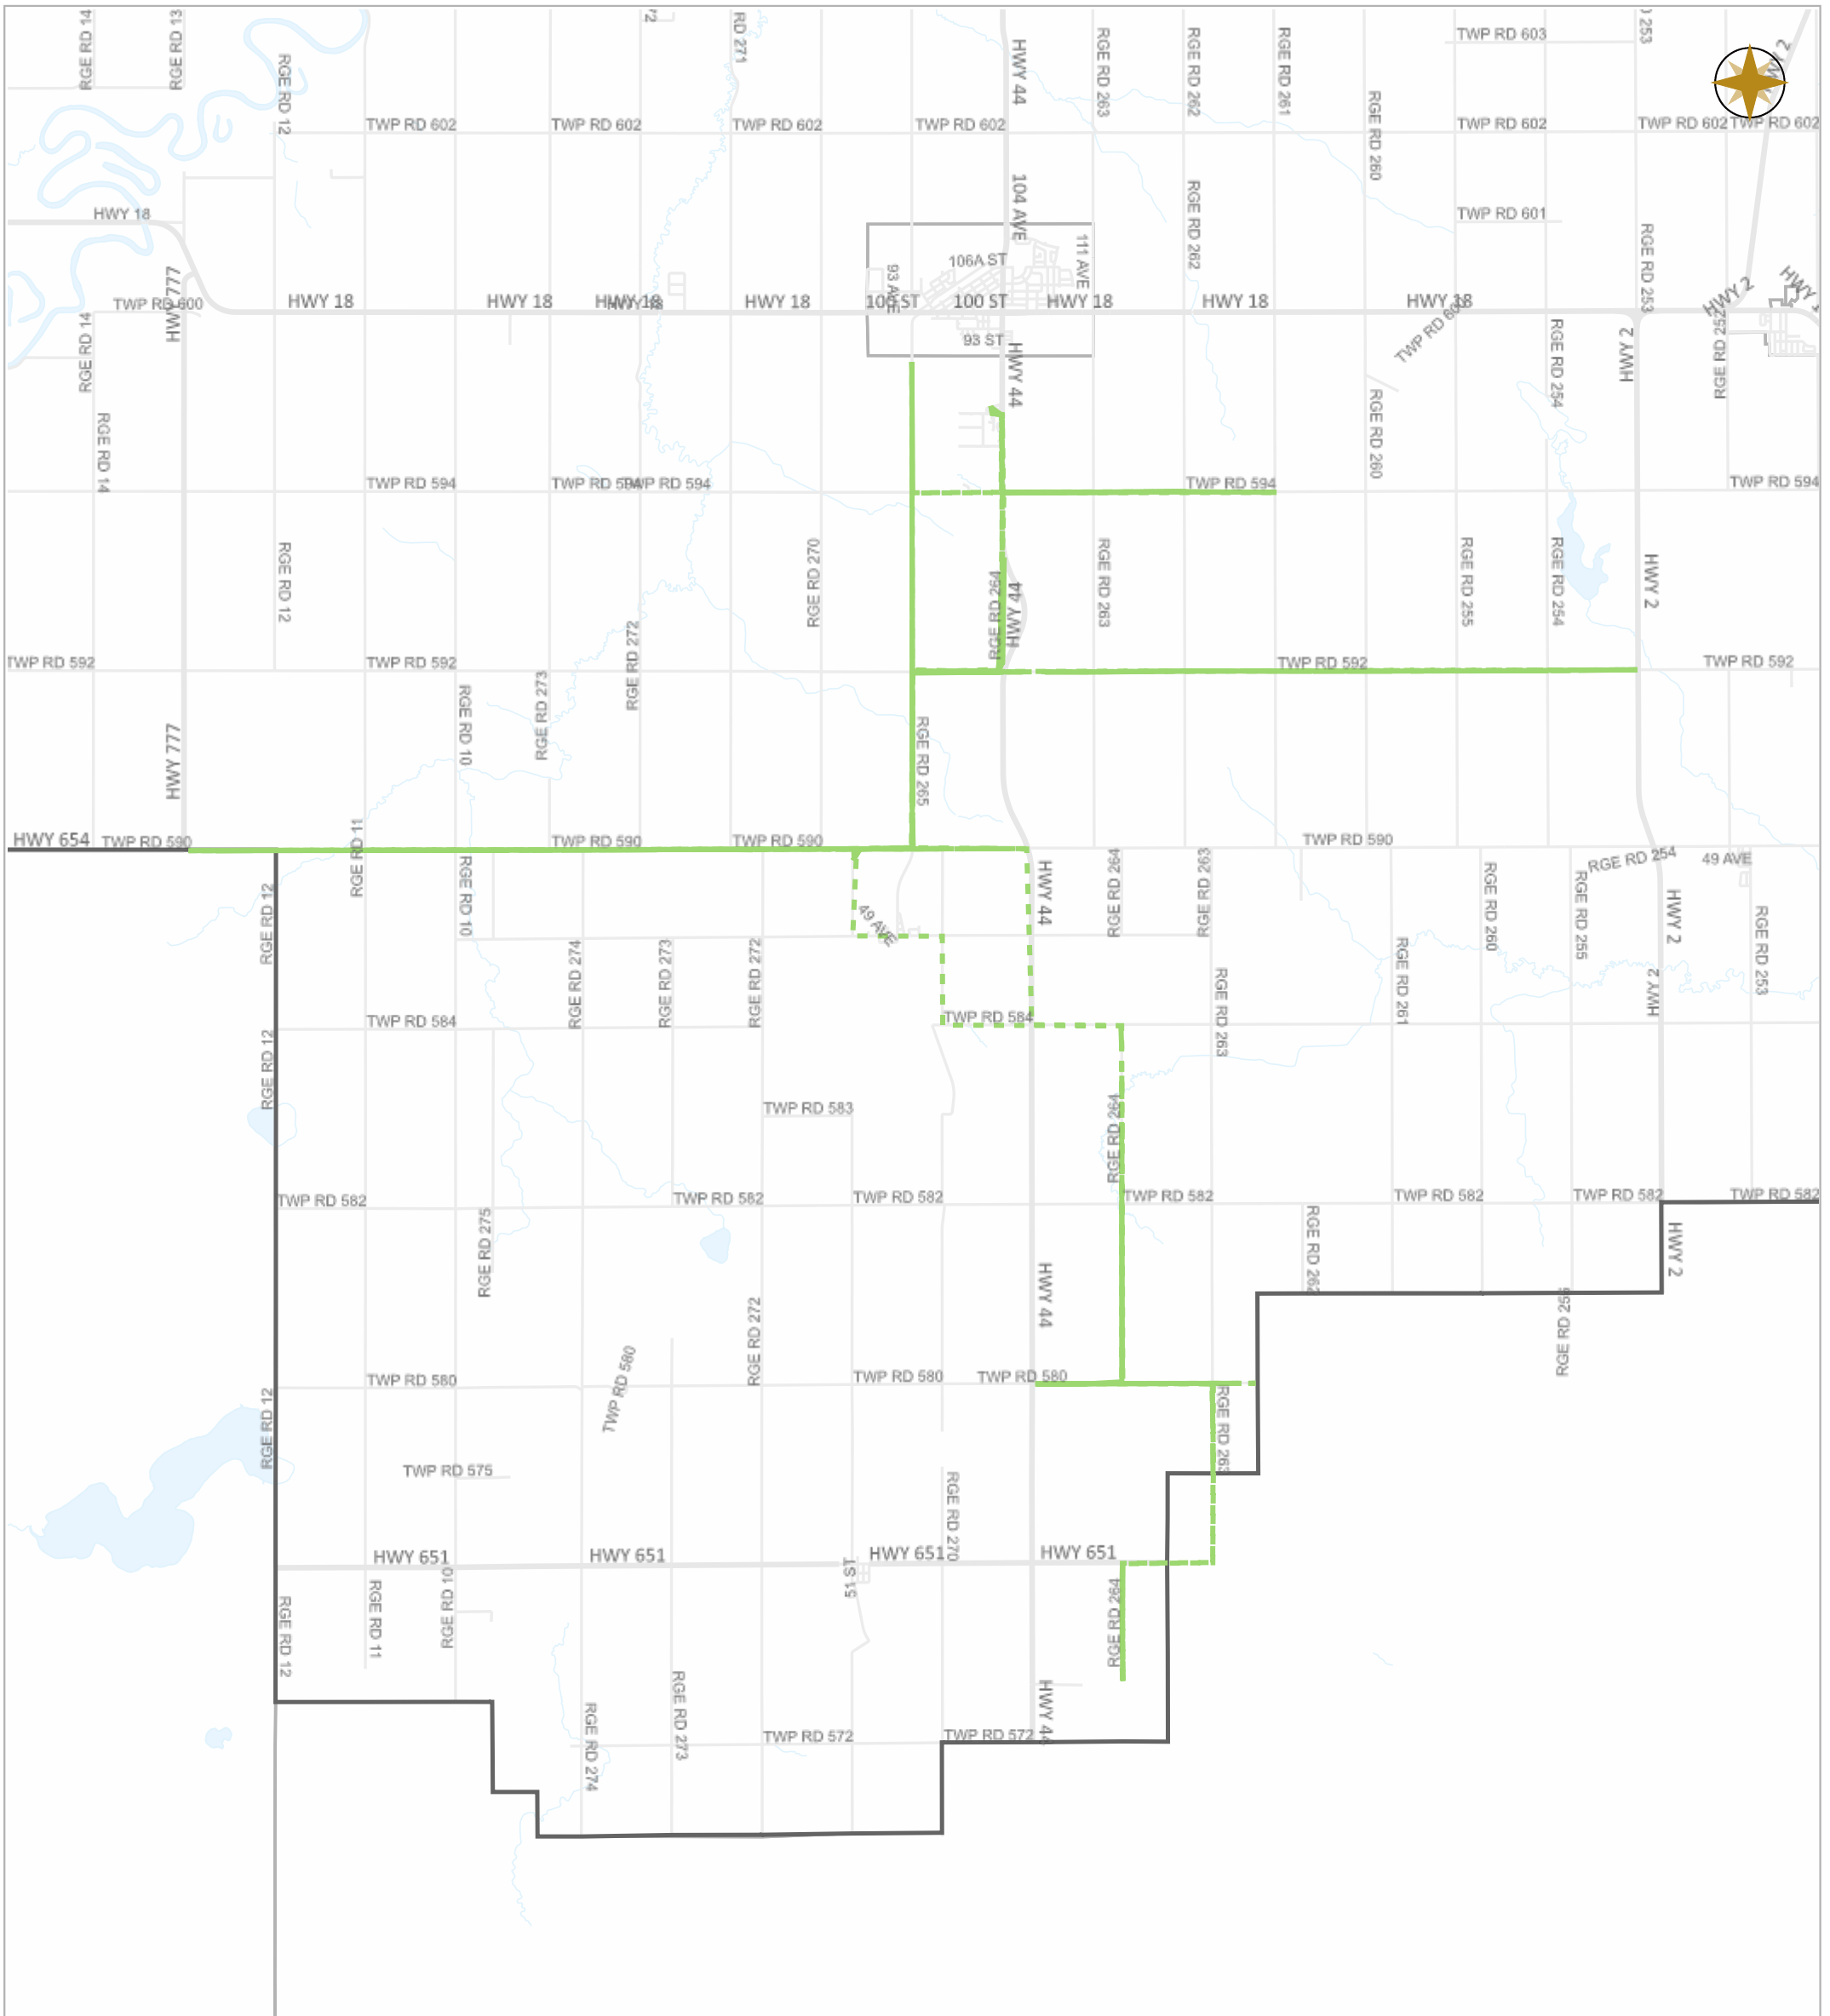

Legend

- Work Layers (Speed 1~7 mile/h)
- Tracking
- Roads

WESTLOCK COUNTY MAP

Map Projection: 3TM 114W NAD 83

10336 – 106 Street
Westlock, Alberta T7P 2G1

Tel: 780-349-3346
Toll Free: 1-877-349-5880
Fax: 780-349-2012

Date: Jul.01, 2024