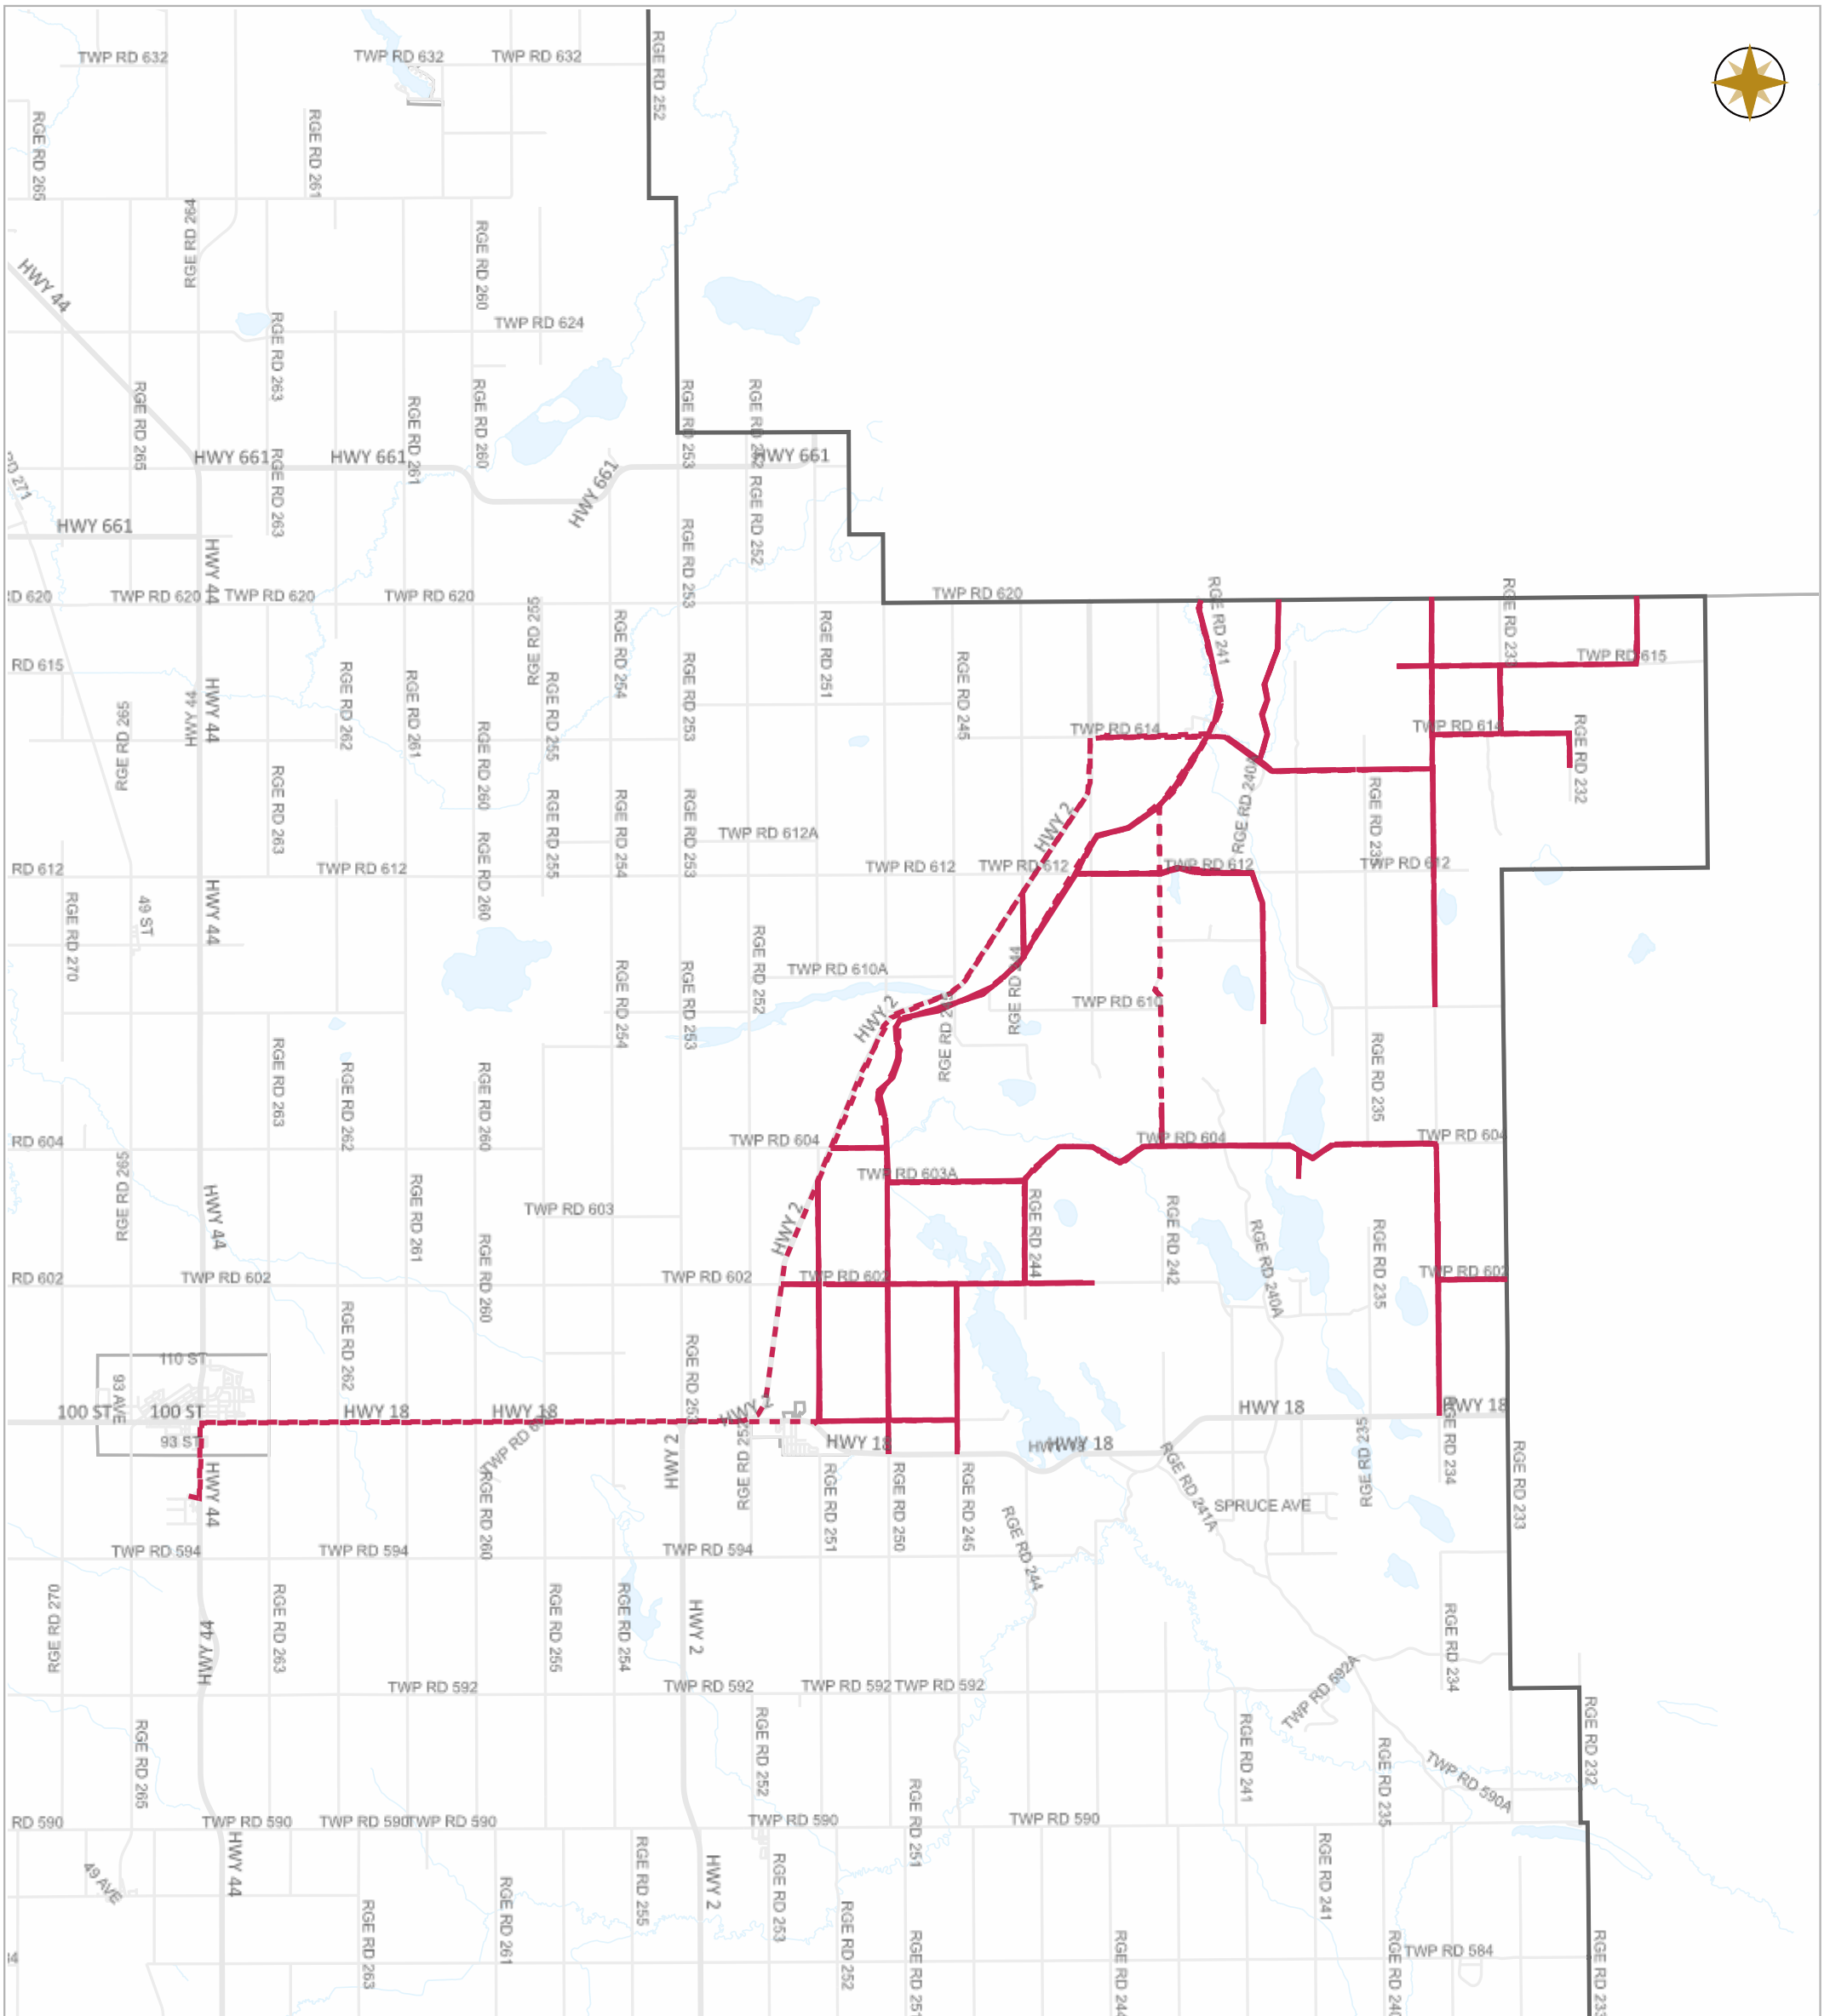

Scale

Legend

- Work Layers (Speed 1~7 mile/h)
- - - Tracking
- Roads

WESTLOCK COUNTY MAP

Map Projection: 3TM 114W NAD 83

10336 – 106 Street
Westlock, Alberta T7P 2G1

Tel: 780-349-3346
Toll Free: 1-877-349-5880
Fax: 780-349-2012

Date: Jul.08, 2024