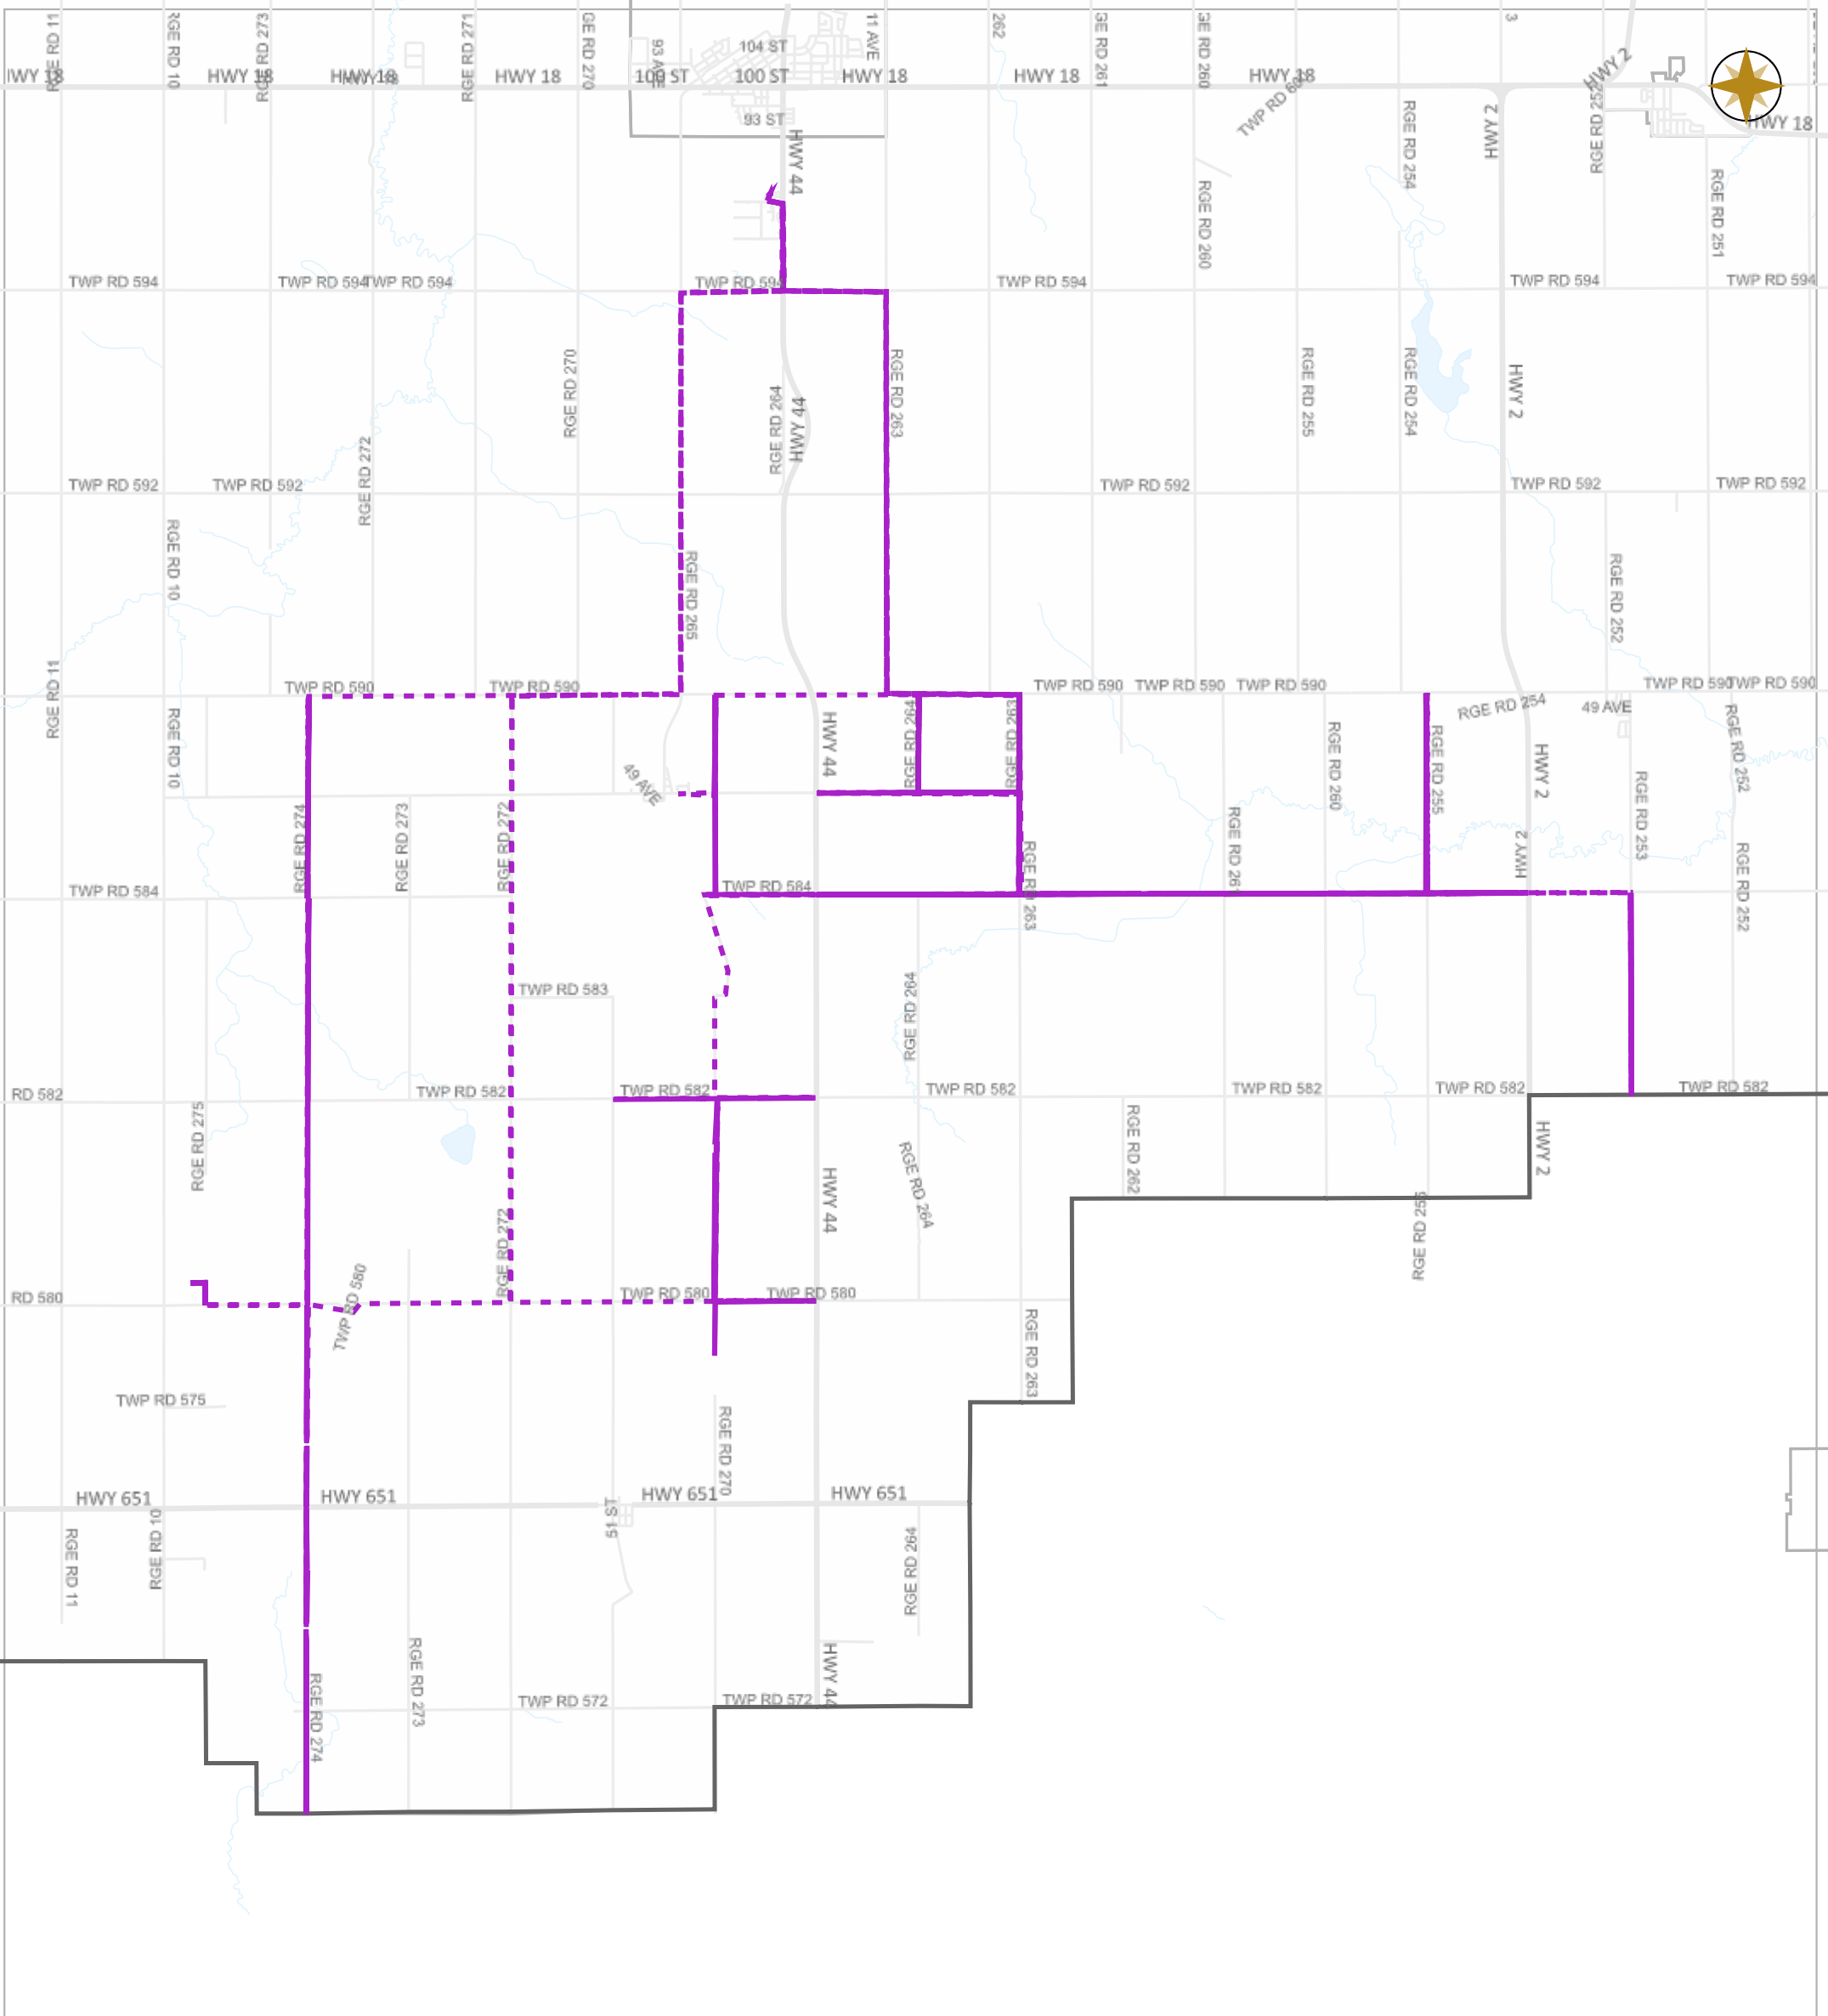

1. **Legend**
2. Work Layers (Speed 1~7 mile/h)
   - - - Tracking
   - Roads

WESTLOCK COUNTY MAP

Map Projection: 3TM 114W NAD 83

10336 – 106 Street
Westlock, Alberta T7P 2G1
Tel: 780-349-3346
Toll Free: 1-877-349-5880
Fax: 780-349-2012

Date: Jul.08, 2024