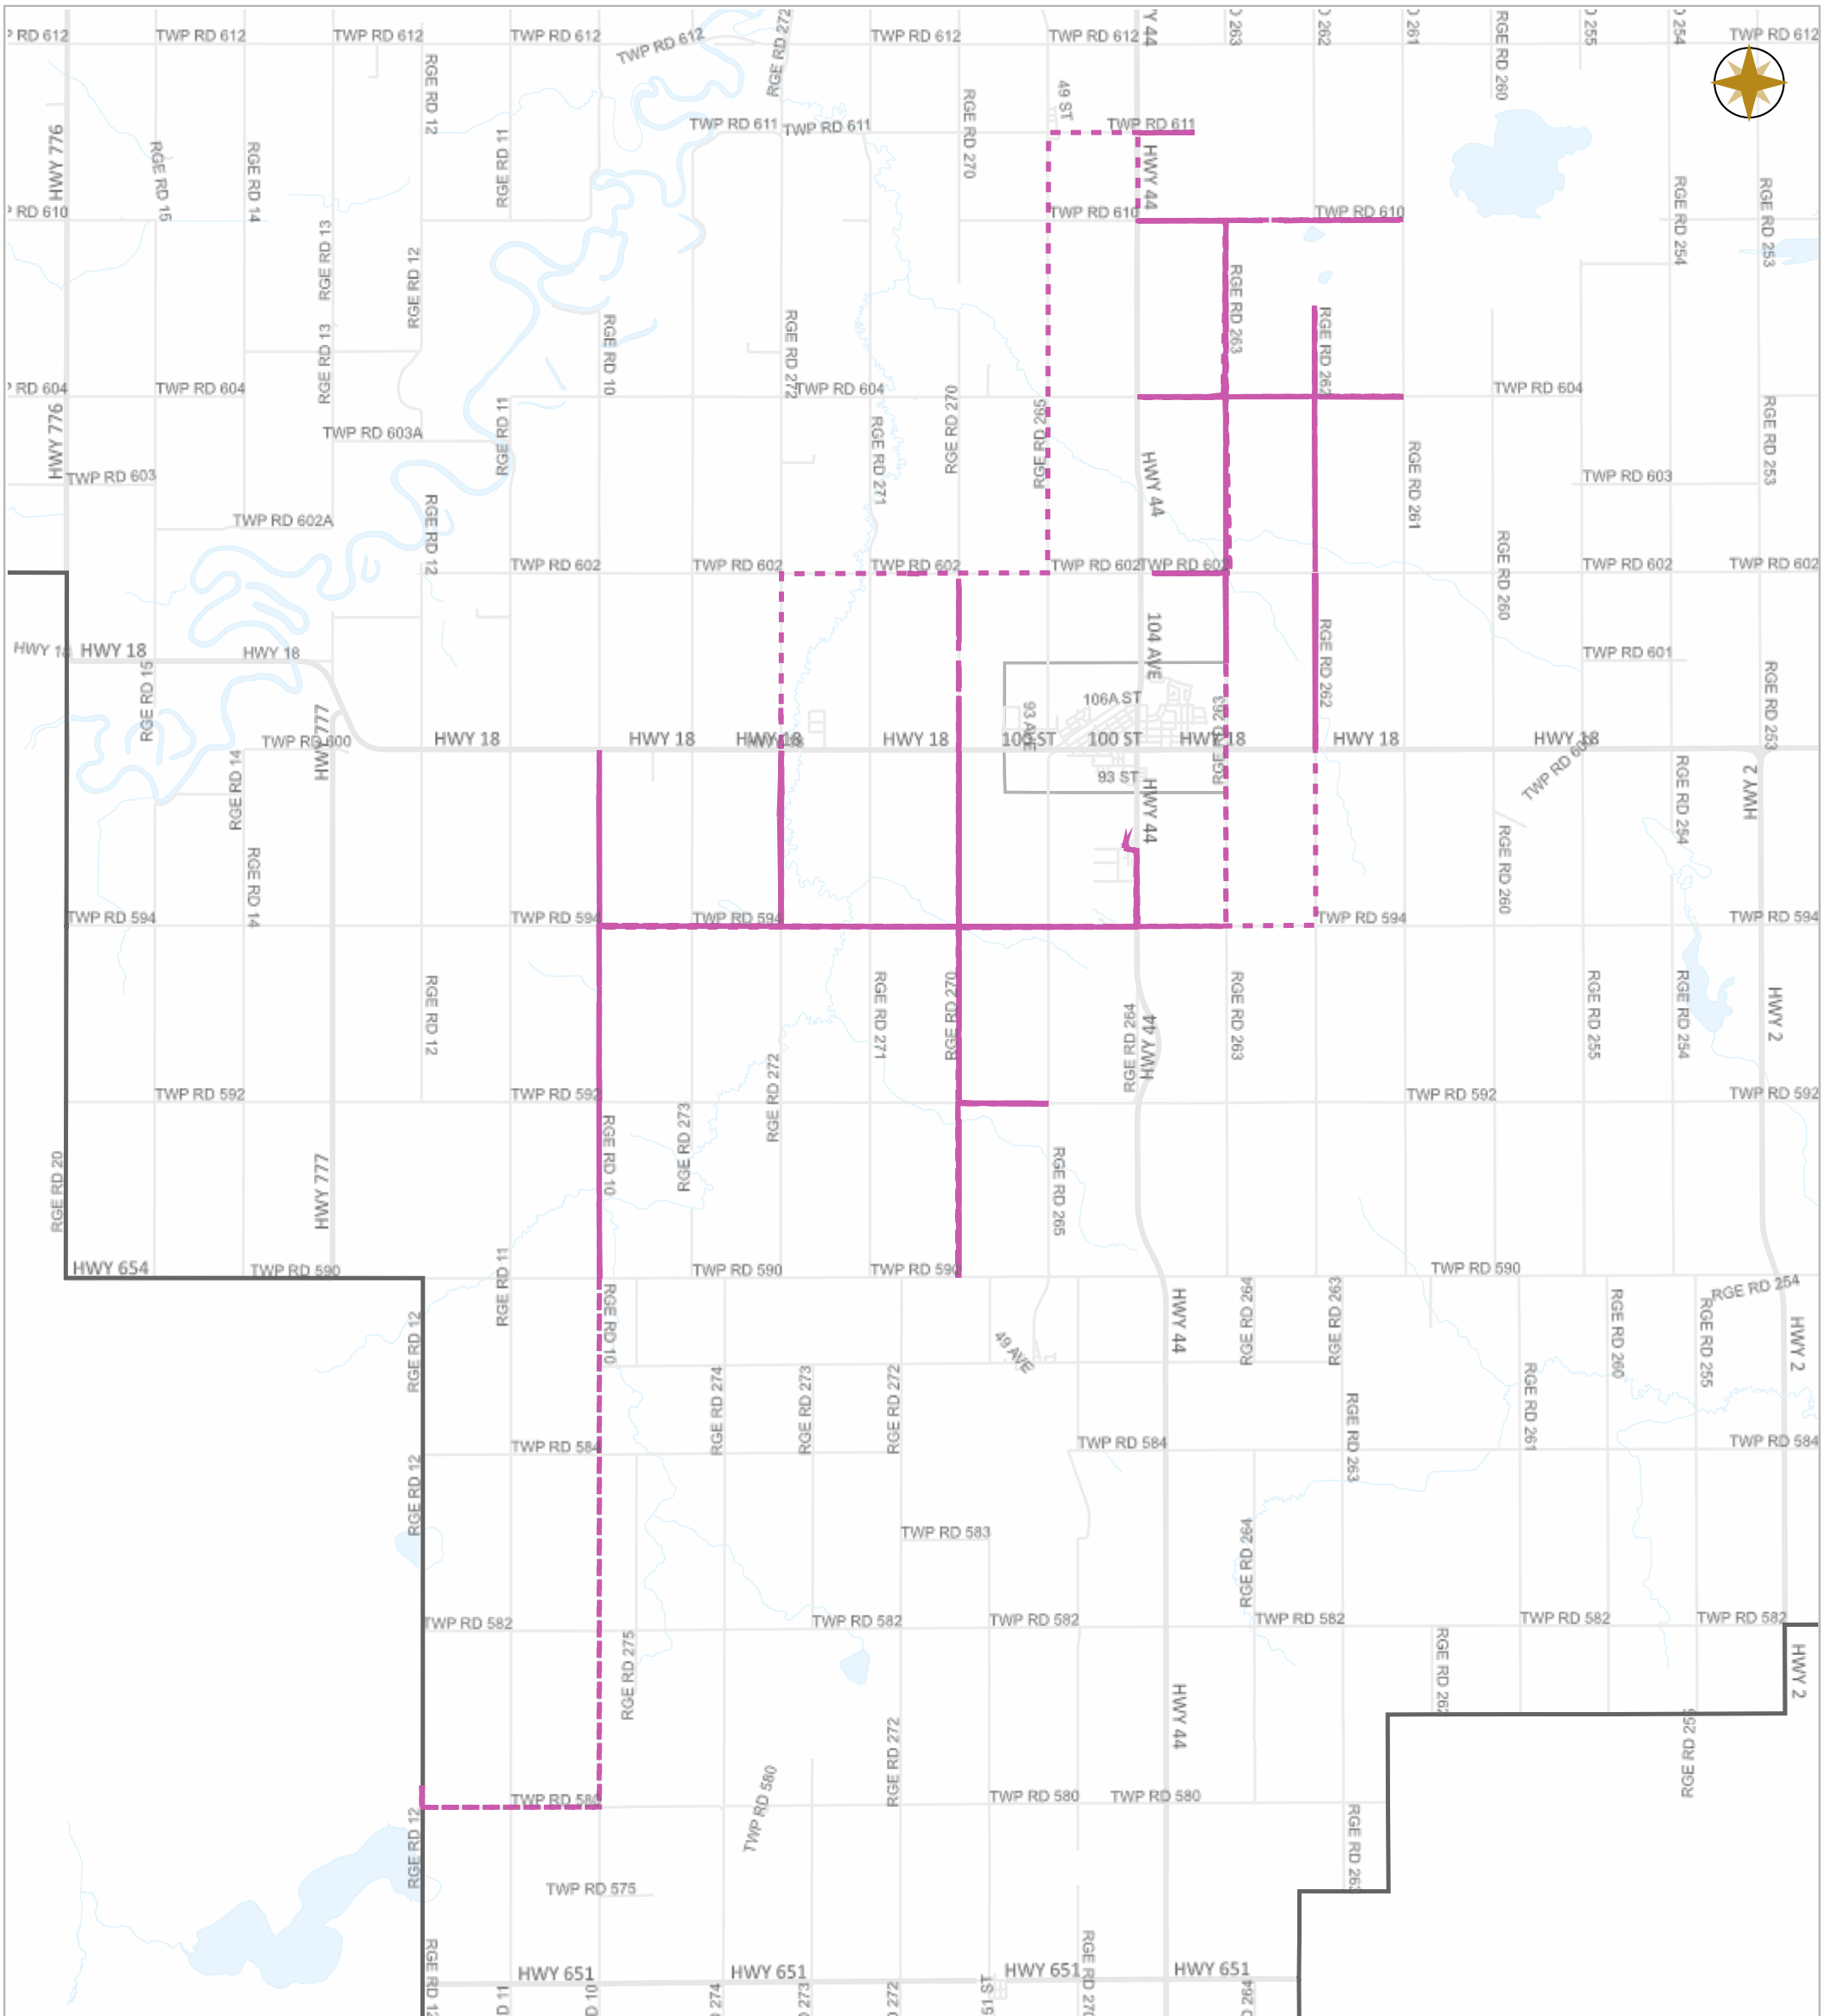

Legend

- Work Layers (Speed 1~7 mile/h)
- - - Tracking
- Roads

WESTLOCK COUNTY MAP

Map Projection: 3TM 114W NAD 83

10336 – 106 Street
Westlock, Alberta T7P 2G1

Tel: 780-349-3346
Toll Free: 1-877-349-5880
Fax: 780-349-2012

Date: Jul.08, 2024