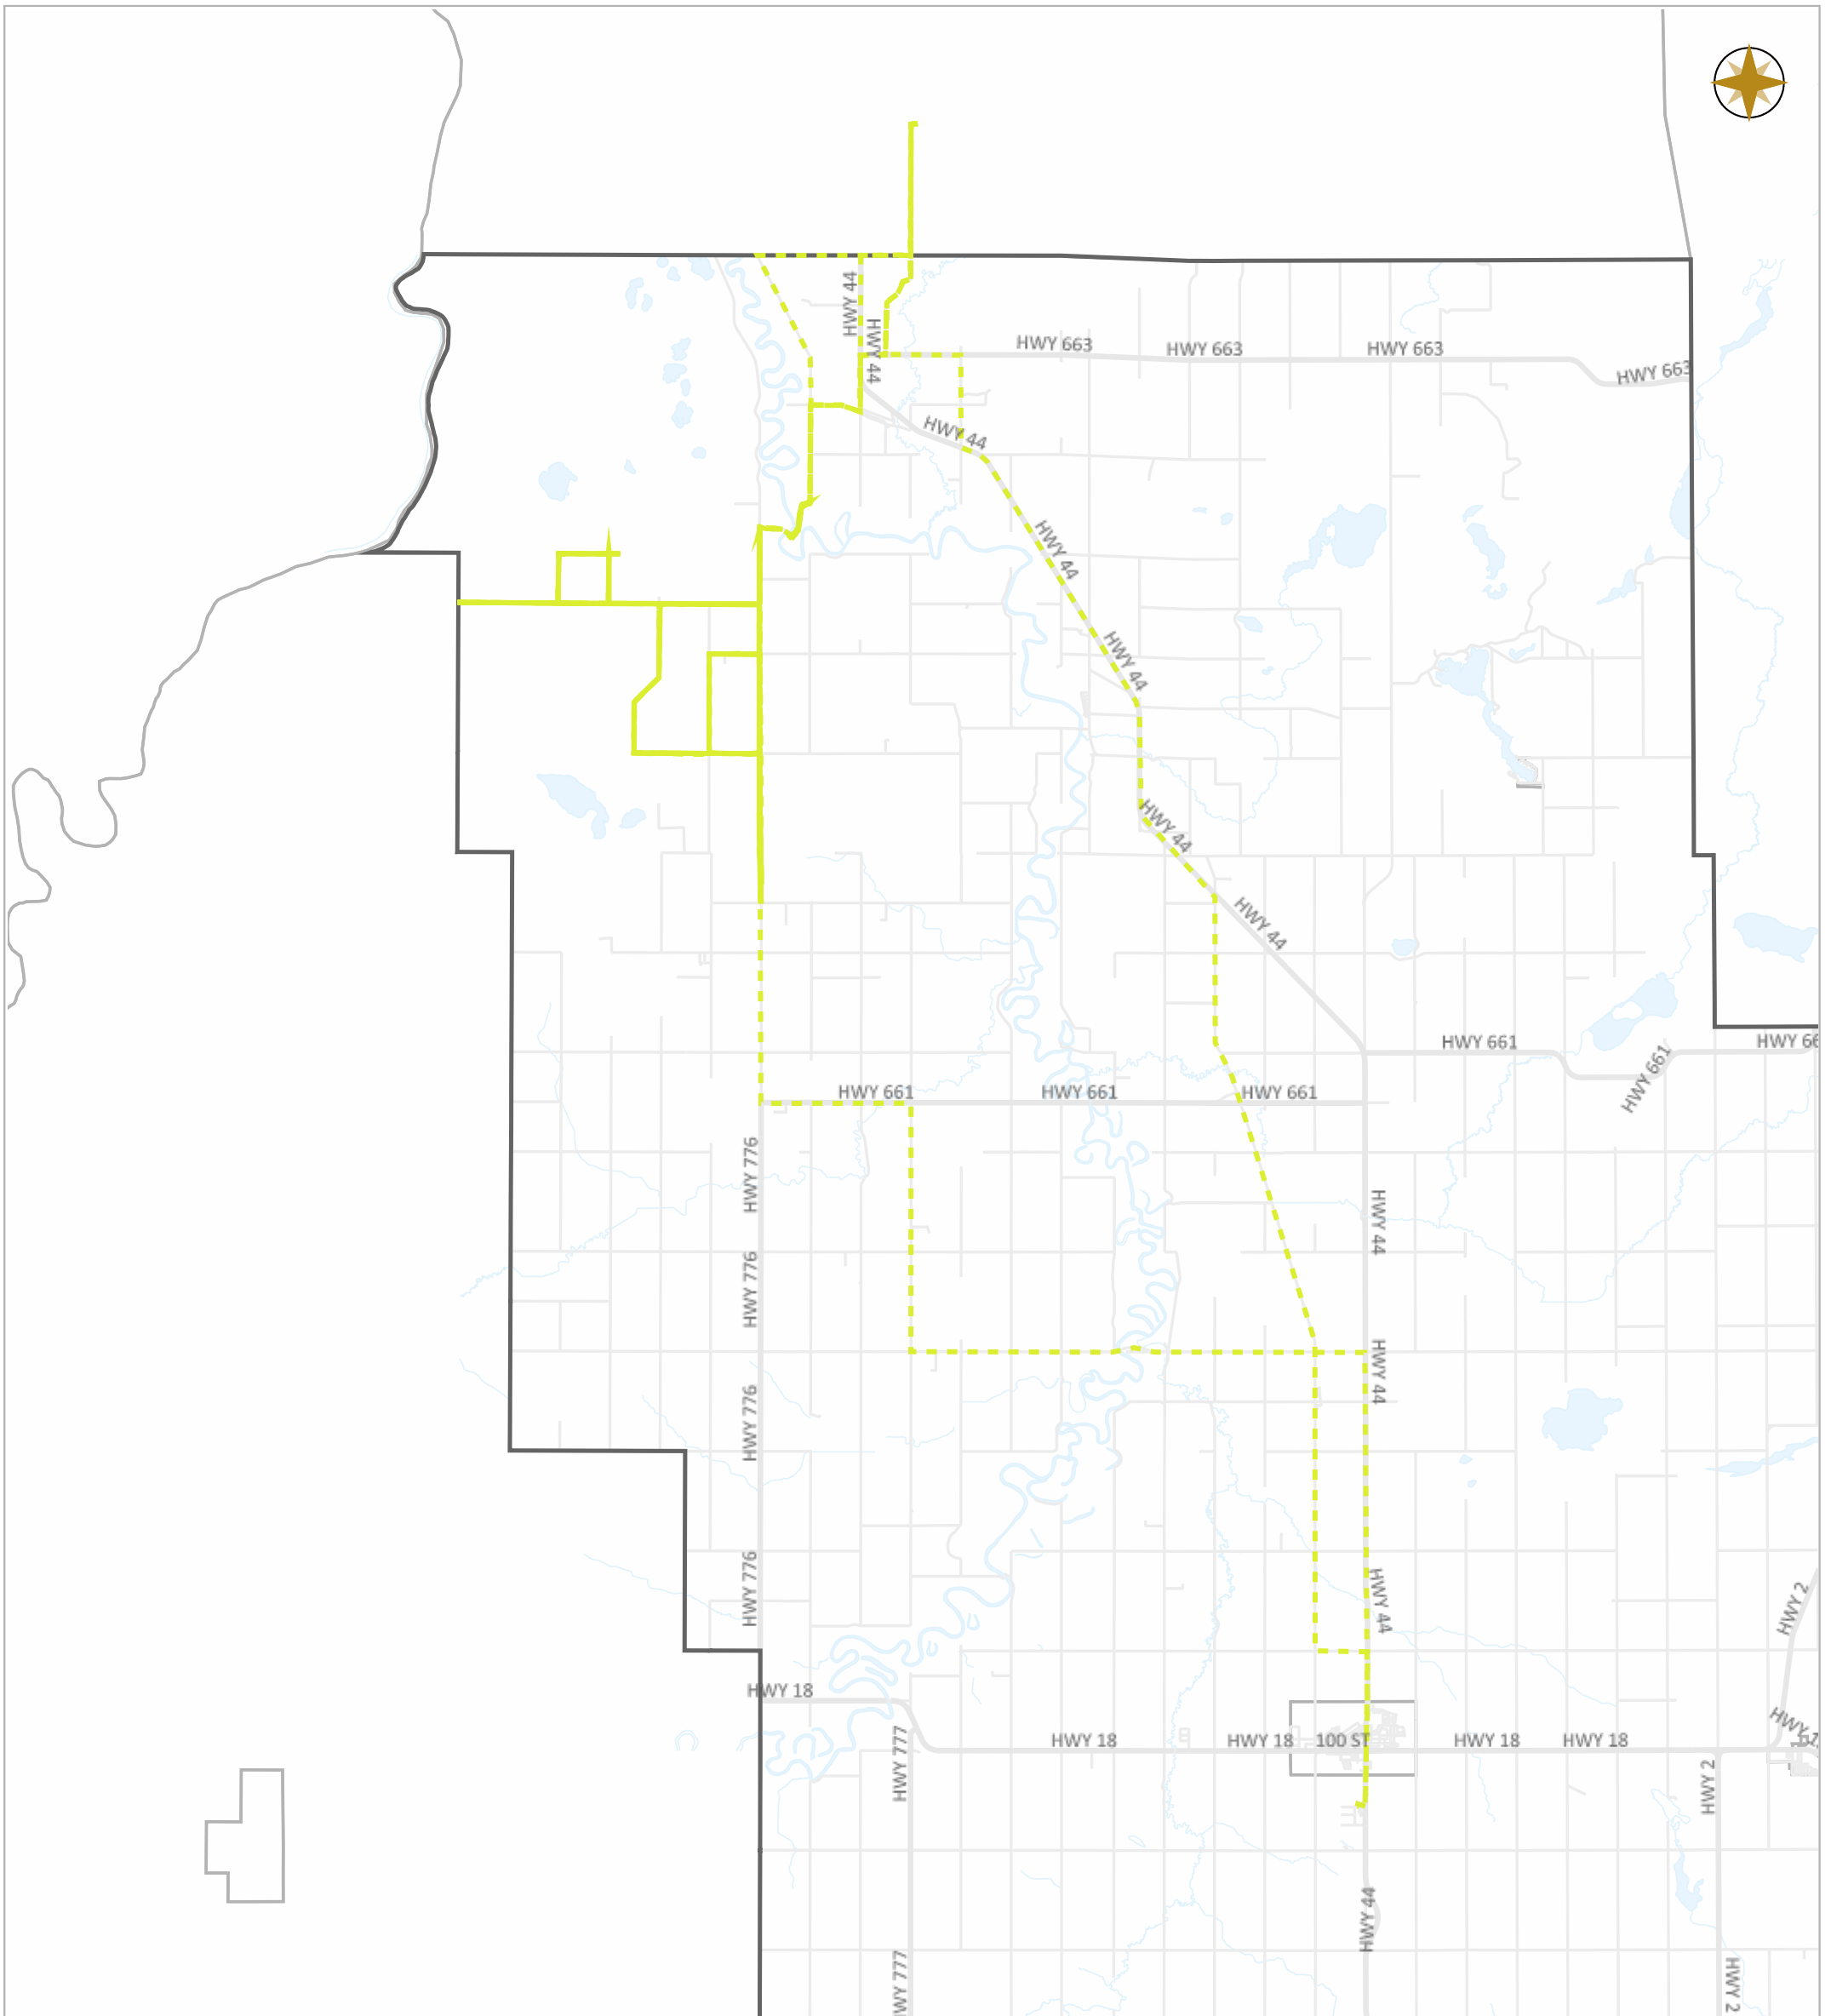

Map Projection: 3TM 114W NAD 83

Date: Jul.08, 2024

Scale

Legend

- Work Layers (Speed 1~7 mile/h)
- - - Tracking
- Roads

WESTLOCK COUNTY MAP

Map Projection: 3TM 114W NAD 83

10336 – 106 Street
Westlock, Alberta T7P 2G1

Map Projection: 3TM 114W NAD 83

10336 – 106 Street
Westlock, Alberta T7P 2G1
Tel: 780-349-3346
Toll Free: 1-877-349-5880
Fax: 780-349-2012

Date: Jul.08, 2024

Scale

Legend

- Work Layers (Speed 1~7 mile/h)
- - - Tracking
- Roads