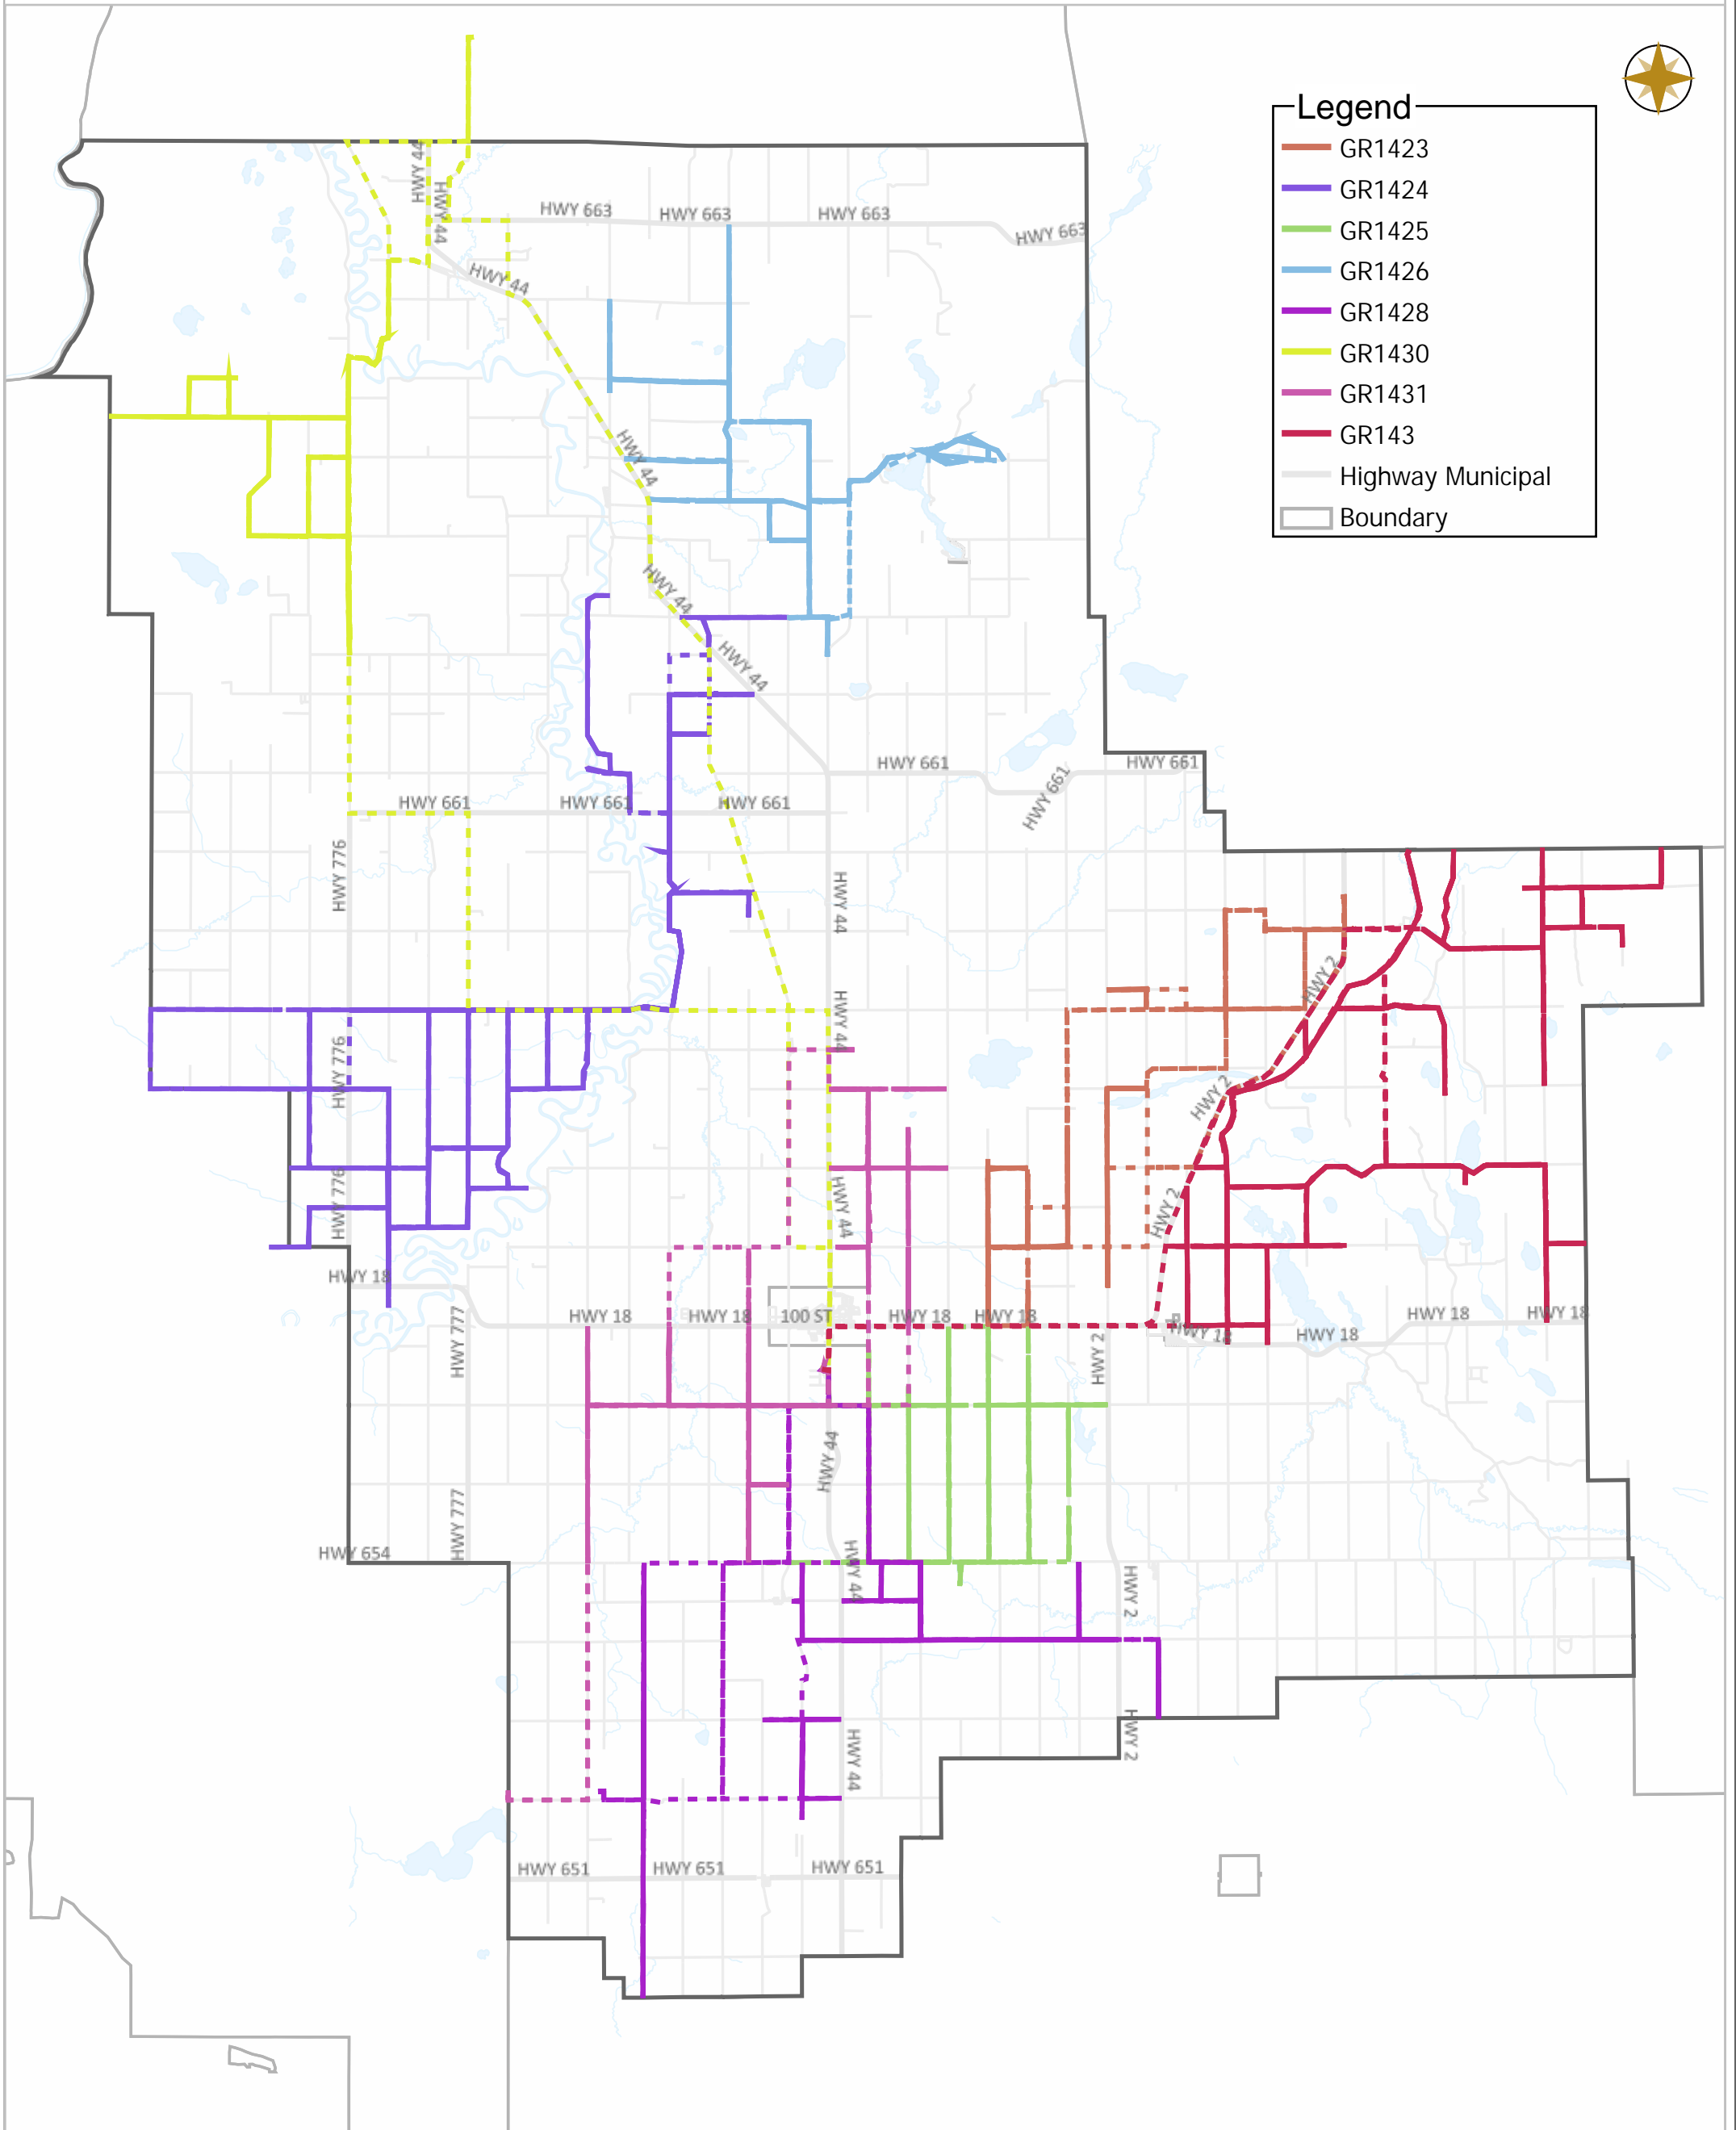

WESTLOCK COUNTY - WEEKLY GRADING REPORT

06-30-2024 ~ 07-06-2024

Legend

- GR1423
- GR1424
- GR1425
- GR1426
- GR1428
- GR1430
- GR1431
- GR143
- Highway Municipal
- Boundary

Scale

WESTLOCK COUNTY MAP

10336 – 106 Street
 Westlock, Alberta T7P 2G1
 Tel: 780-349-3346
 Toll Free: 1-877-349-5880
 Fax: 780-349-2012

Map Projection: 3TM 114W NAD 83

Date: Jul.08, 2024

Scale

Legend

- Work Layers (Speed 1~7 mile/h)
- - - Tracking
- Roads

WESTLOCK COUNTY MAP

Map Projection: 3TM 114W NAD 83

10336 – 106 Street
Westlock, Alberta T7P 2G1

Tel: 780-349-3346
Toll Free: 1-877-349-5880
Fax: 780-349-2012

Date: Jul.08, 2024

Scale

- Legend**
- Work Layers (Speed 1~7 mile/h)
 - - - Tracking
 - Roads

WESTLOCK COUNTY MAP

Map Projection: 3TM 114W NAD 83