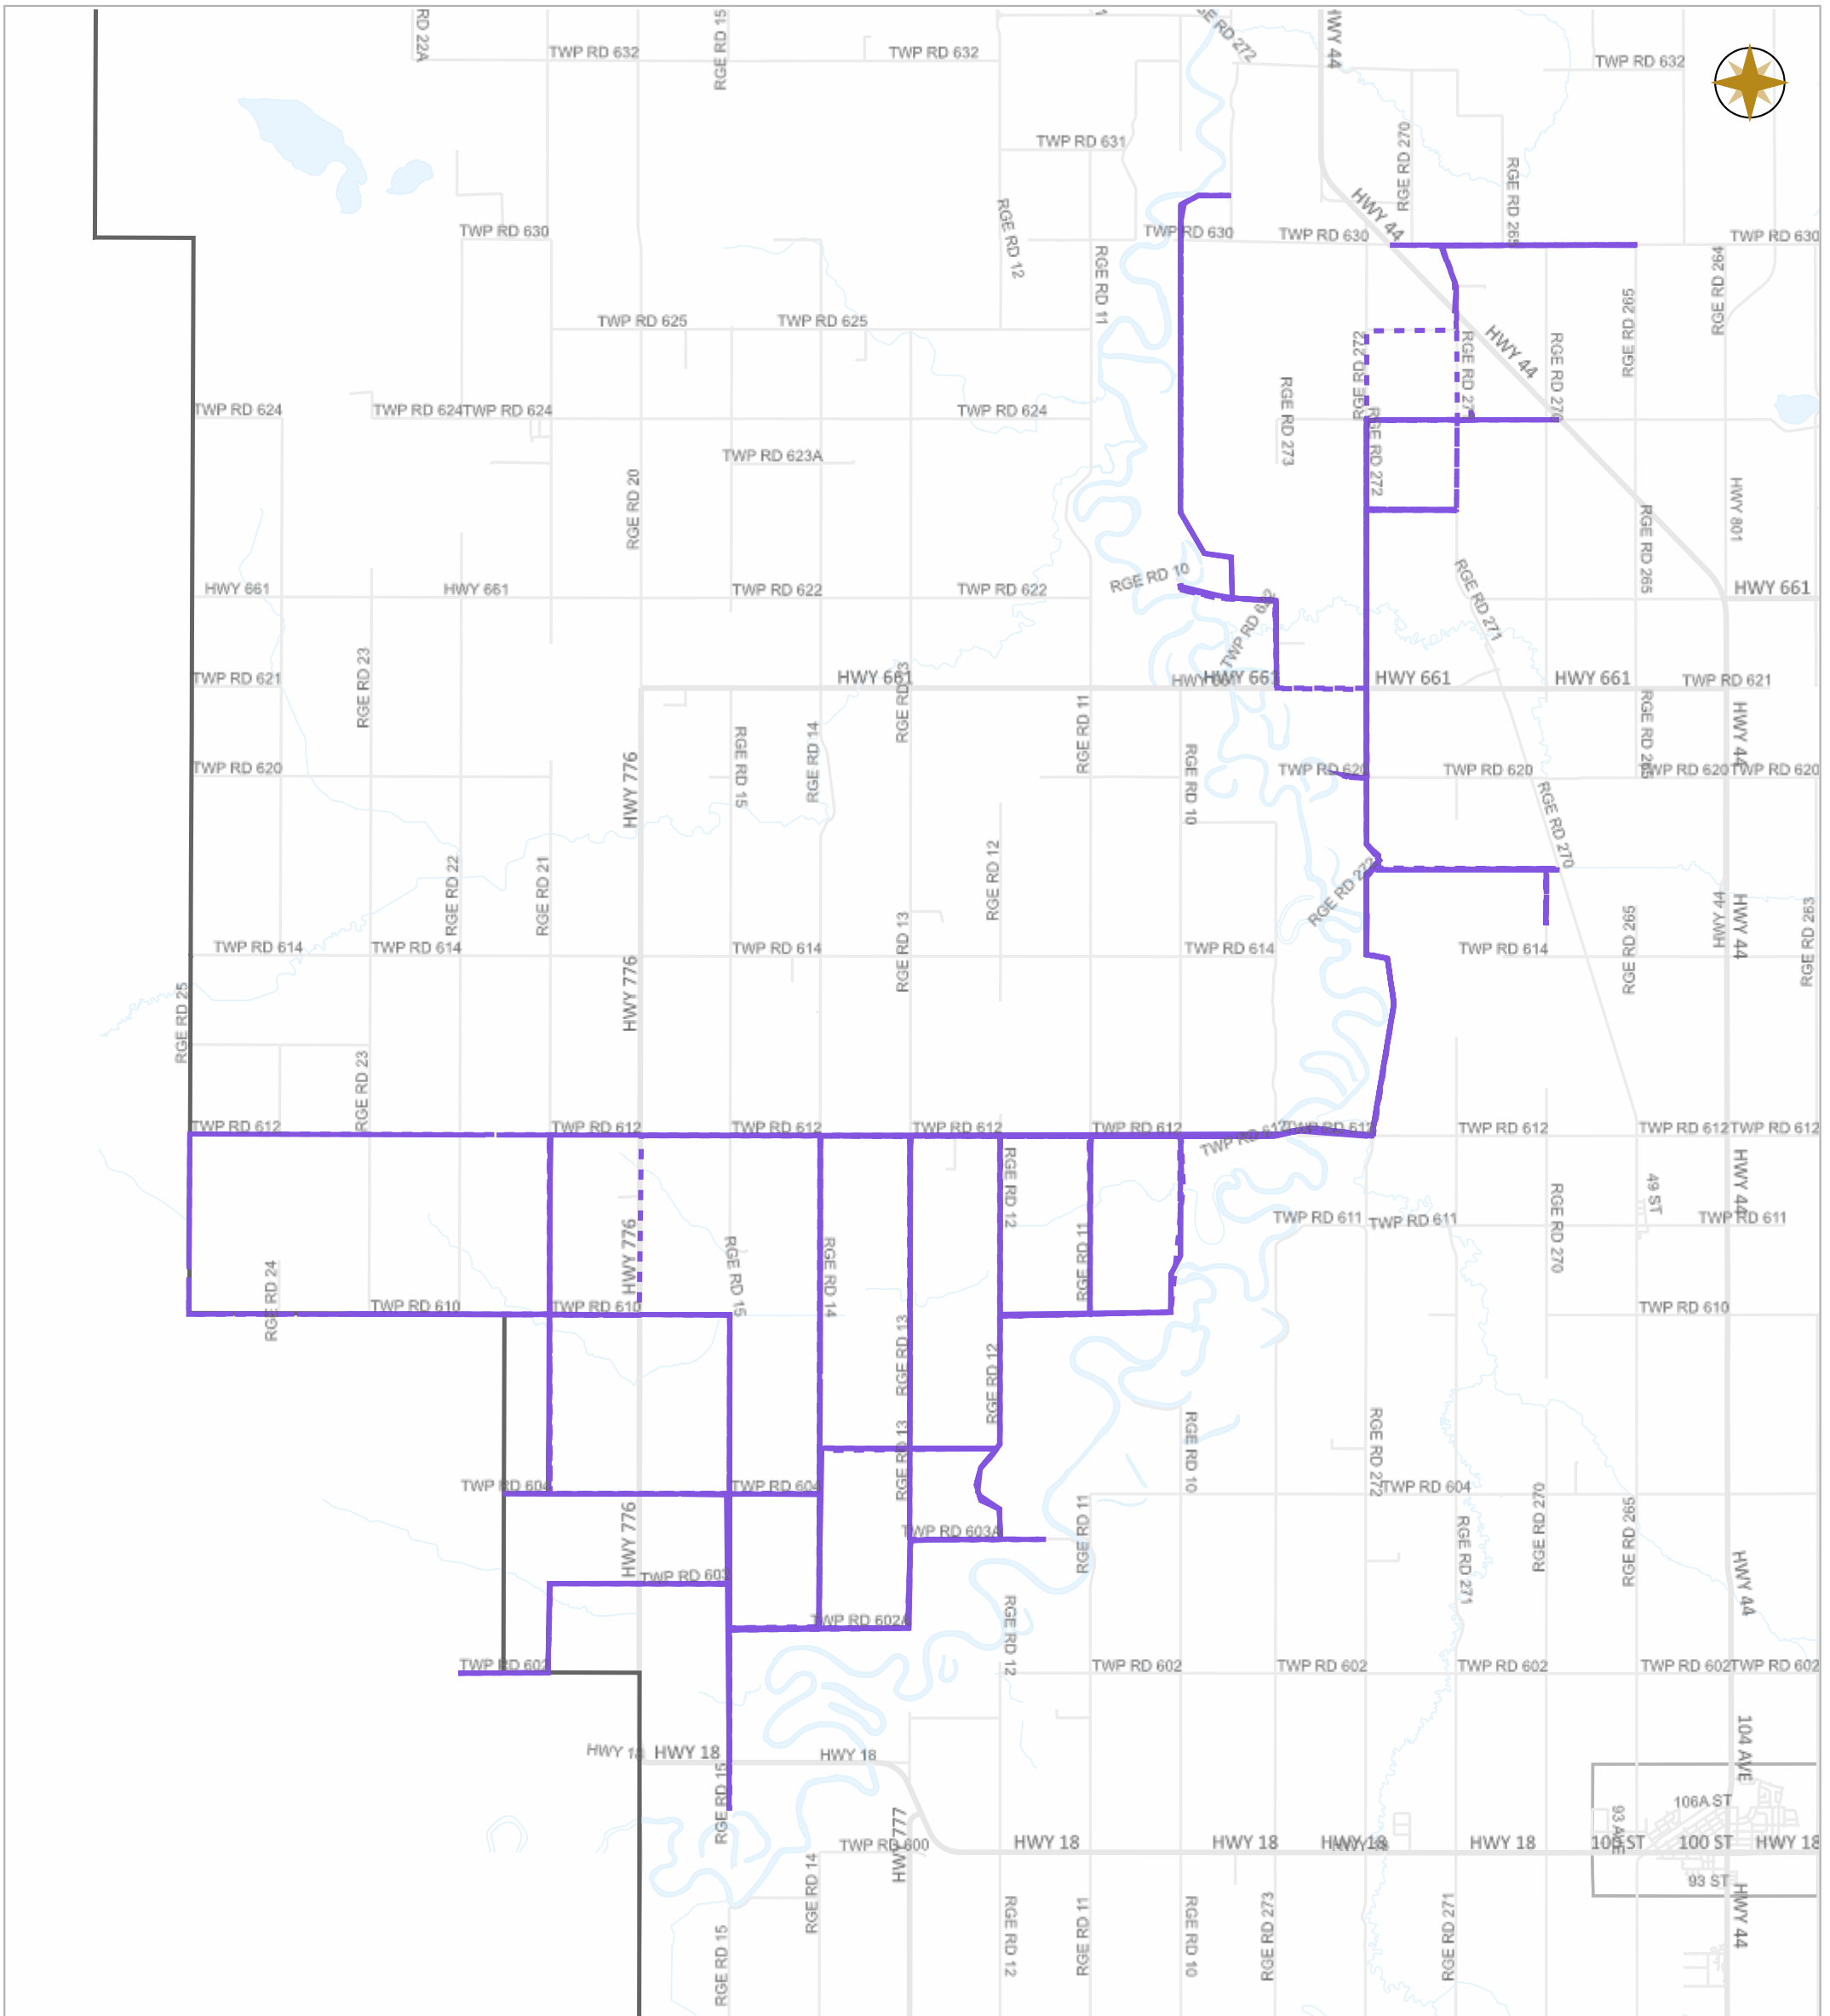

Legend

- Work Layers (Speed 1~7 mile/h)
- - - Tracking
- Roads

WESTLOCK COUNTY MAP

Map Projection: 3TM 114W NAD 83

10336 – 106 Street
Westlock, Alberta T7P 2G1

Tel: 780-349-3346
Toll Free: 1-877-349-5880
Fax: 780-349-2012

Date: Jul.08, 2024