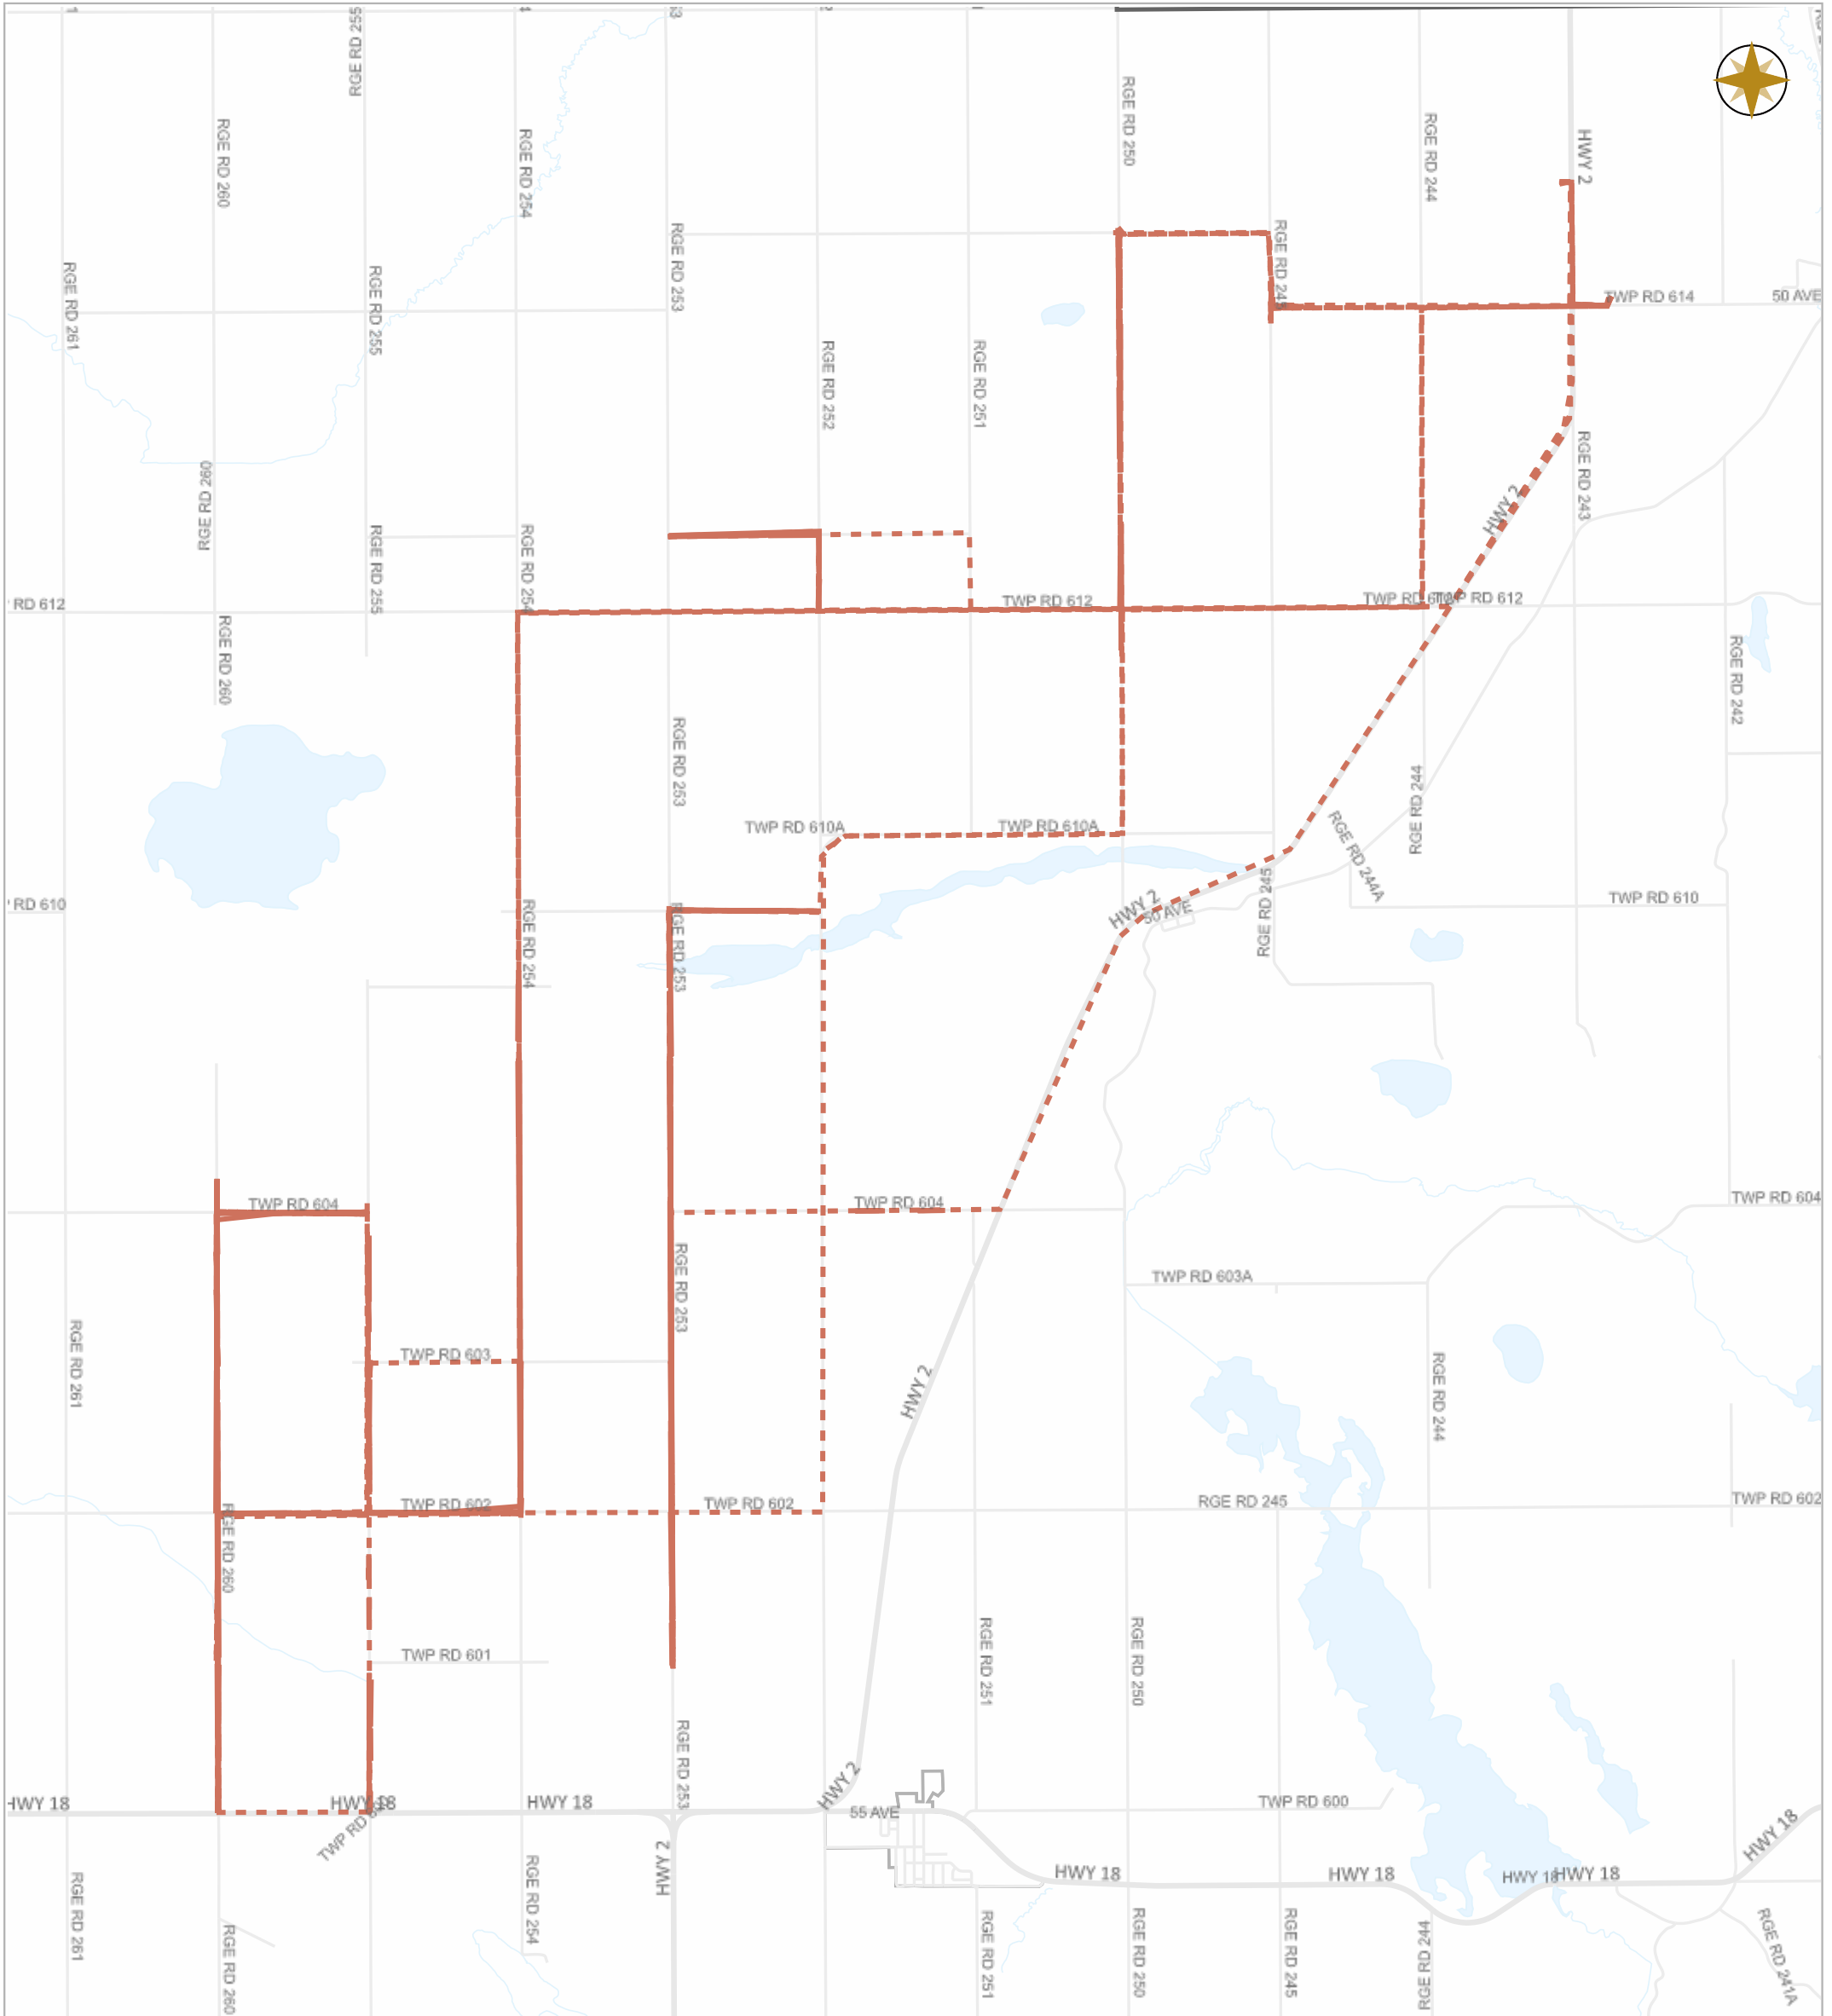

WESTLOCK COUNTY - WEEKLY GRADING REPORT

06-30-2024 ~ 07-06-2024

Legend

- GR1423
- GR1424
- GR1425
- GR1426
- GR1428
- GR1430
- GR1431
- GR143
- Highway Municipal
- Boundary

Scale

WESTLOCK COUNTY MAP

10336 – 106 Street
 Westlock, Alberta T7P 2G1
 Tel: 780-349-3346
 Toll Free: 1-877-349-5880
 Fax: 780-349-2012

Map Projection: 3TM 114W NAD 83

Date: Jul.08, 2024

Scale

Legend

- Work Layers (Speed 1~7 mile/h)
- - - Tracking
- Roads

WESTLOCK COUNTY MAP

Map Projection: 3TM 114W NAD 83

10336 – 106 Street
Westlock, Alberta T7P 2G1

Tel: 780-349-3346
Toll Free: 1-877-349-5880
Fax: 780-349-2012

Date: Jul.08, 2024

Scale

Legend

- Work Layers (Speed 1~7 mile/h)
- - - Tracking
- Roads

WESTLOCK COUNTY MAP

Map Projection: 3TM 114W NAD 83

10336 – 106 Street
Westlock, Alberta T7P 2G1

Tel: 780-349-3346
Toll Free: 1-877-349-5880
Fax: 780-349-2012

Date: Jul.08, 2024

Scale

- Legend**
- Work Layers (Speed 1~7 mile/h)
 - - - Tracking
 - Roads

WESTLOCK COUNTY MAP

Map Projection: 3TM 114W NAD 83