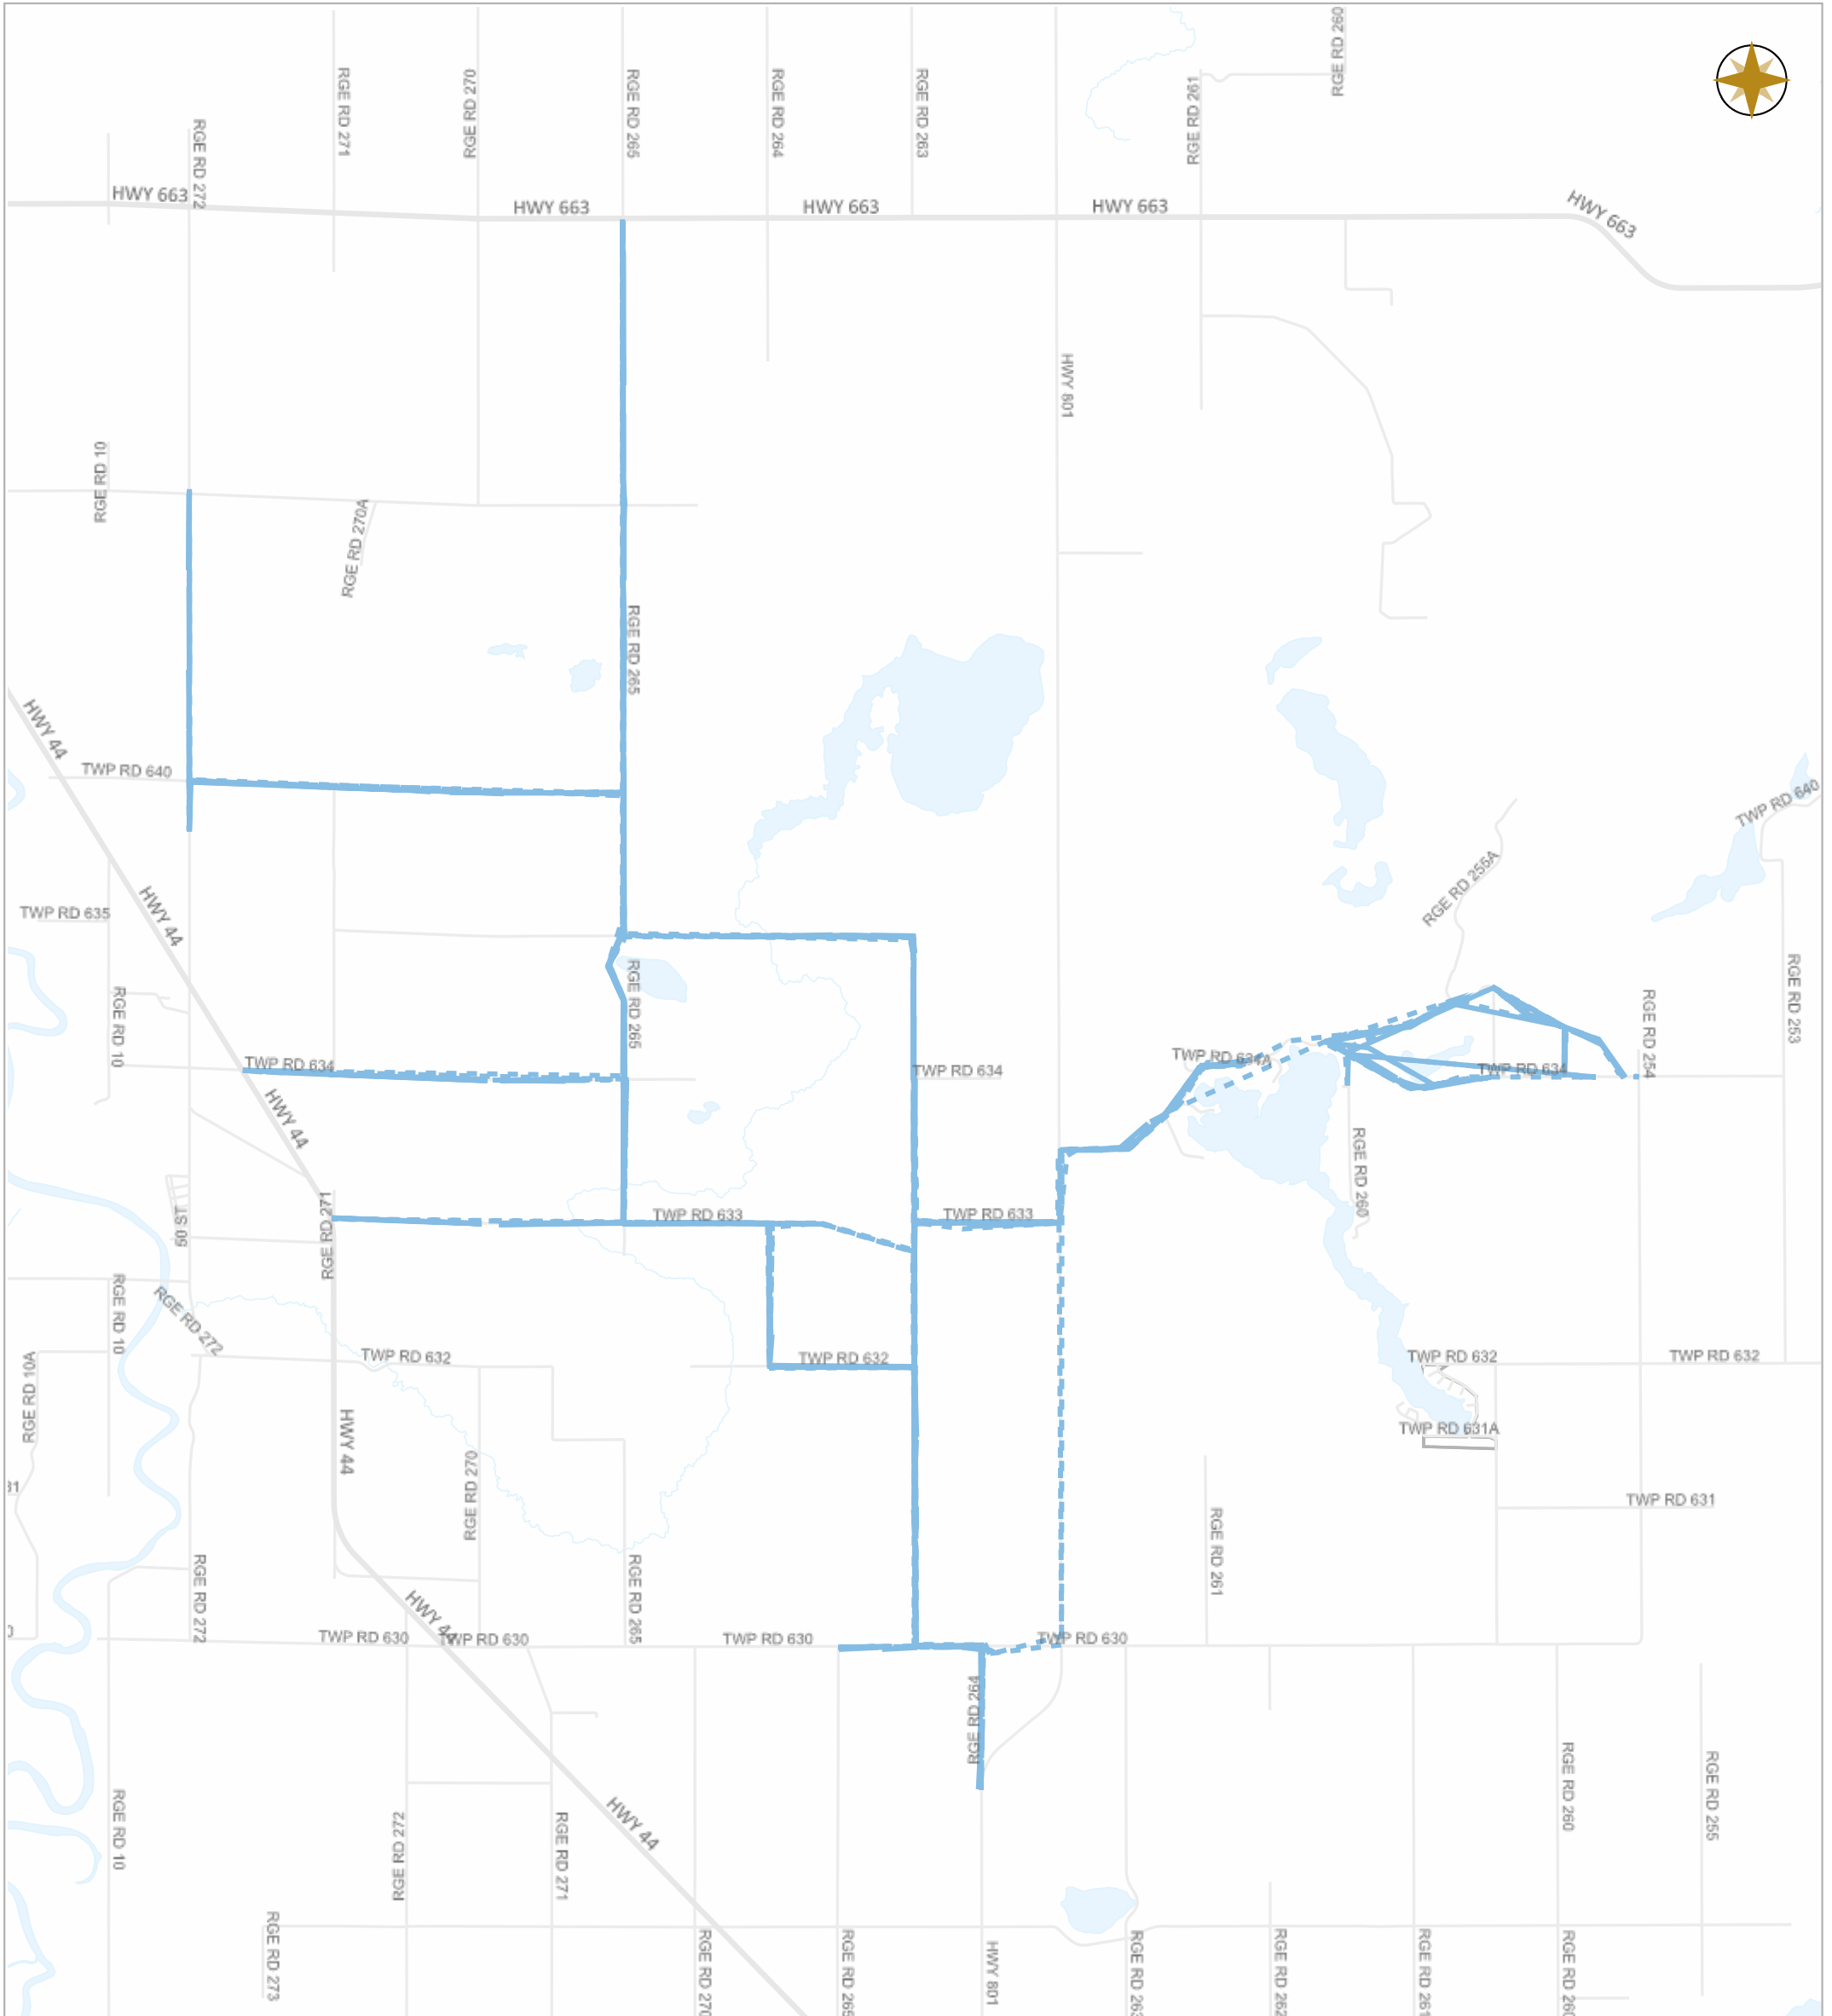

1. **Legend**
2. Work Layers (Speed 1~7 mile/h)
   - - - Tracking
   - Roads

WESTLOCK COUNTY MAP

Map Projection: 3TM 114W NAD 83

10336 – 106 Street
Westlock, Alberta T7P 2G1
Tel: 780-349-3346
Toll Free: 1-877-349-5880
Fax: 780-349-2012

Date: Jul.08, 2024