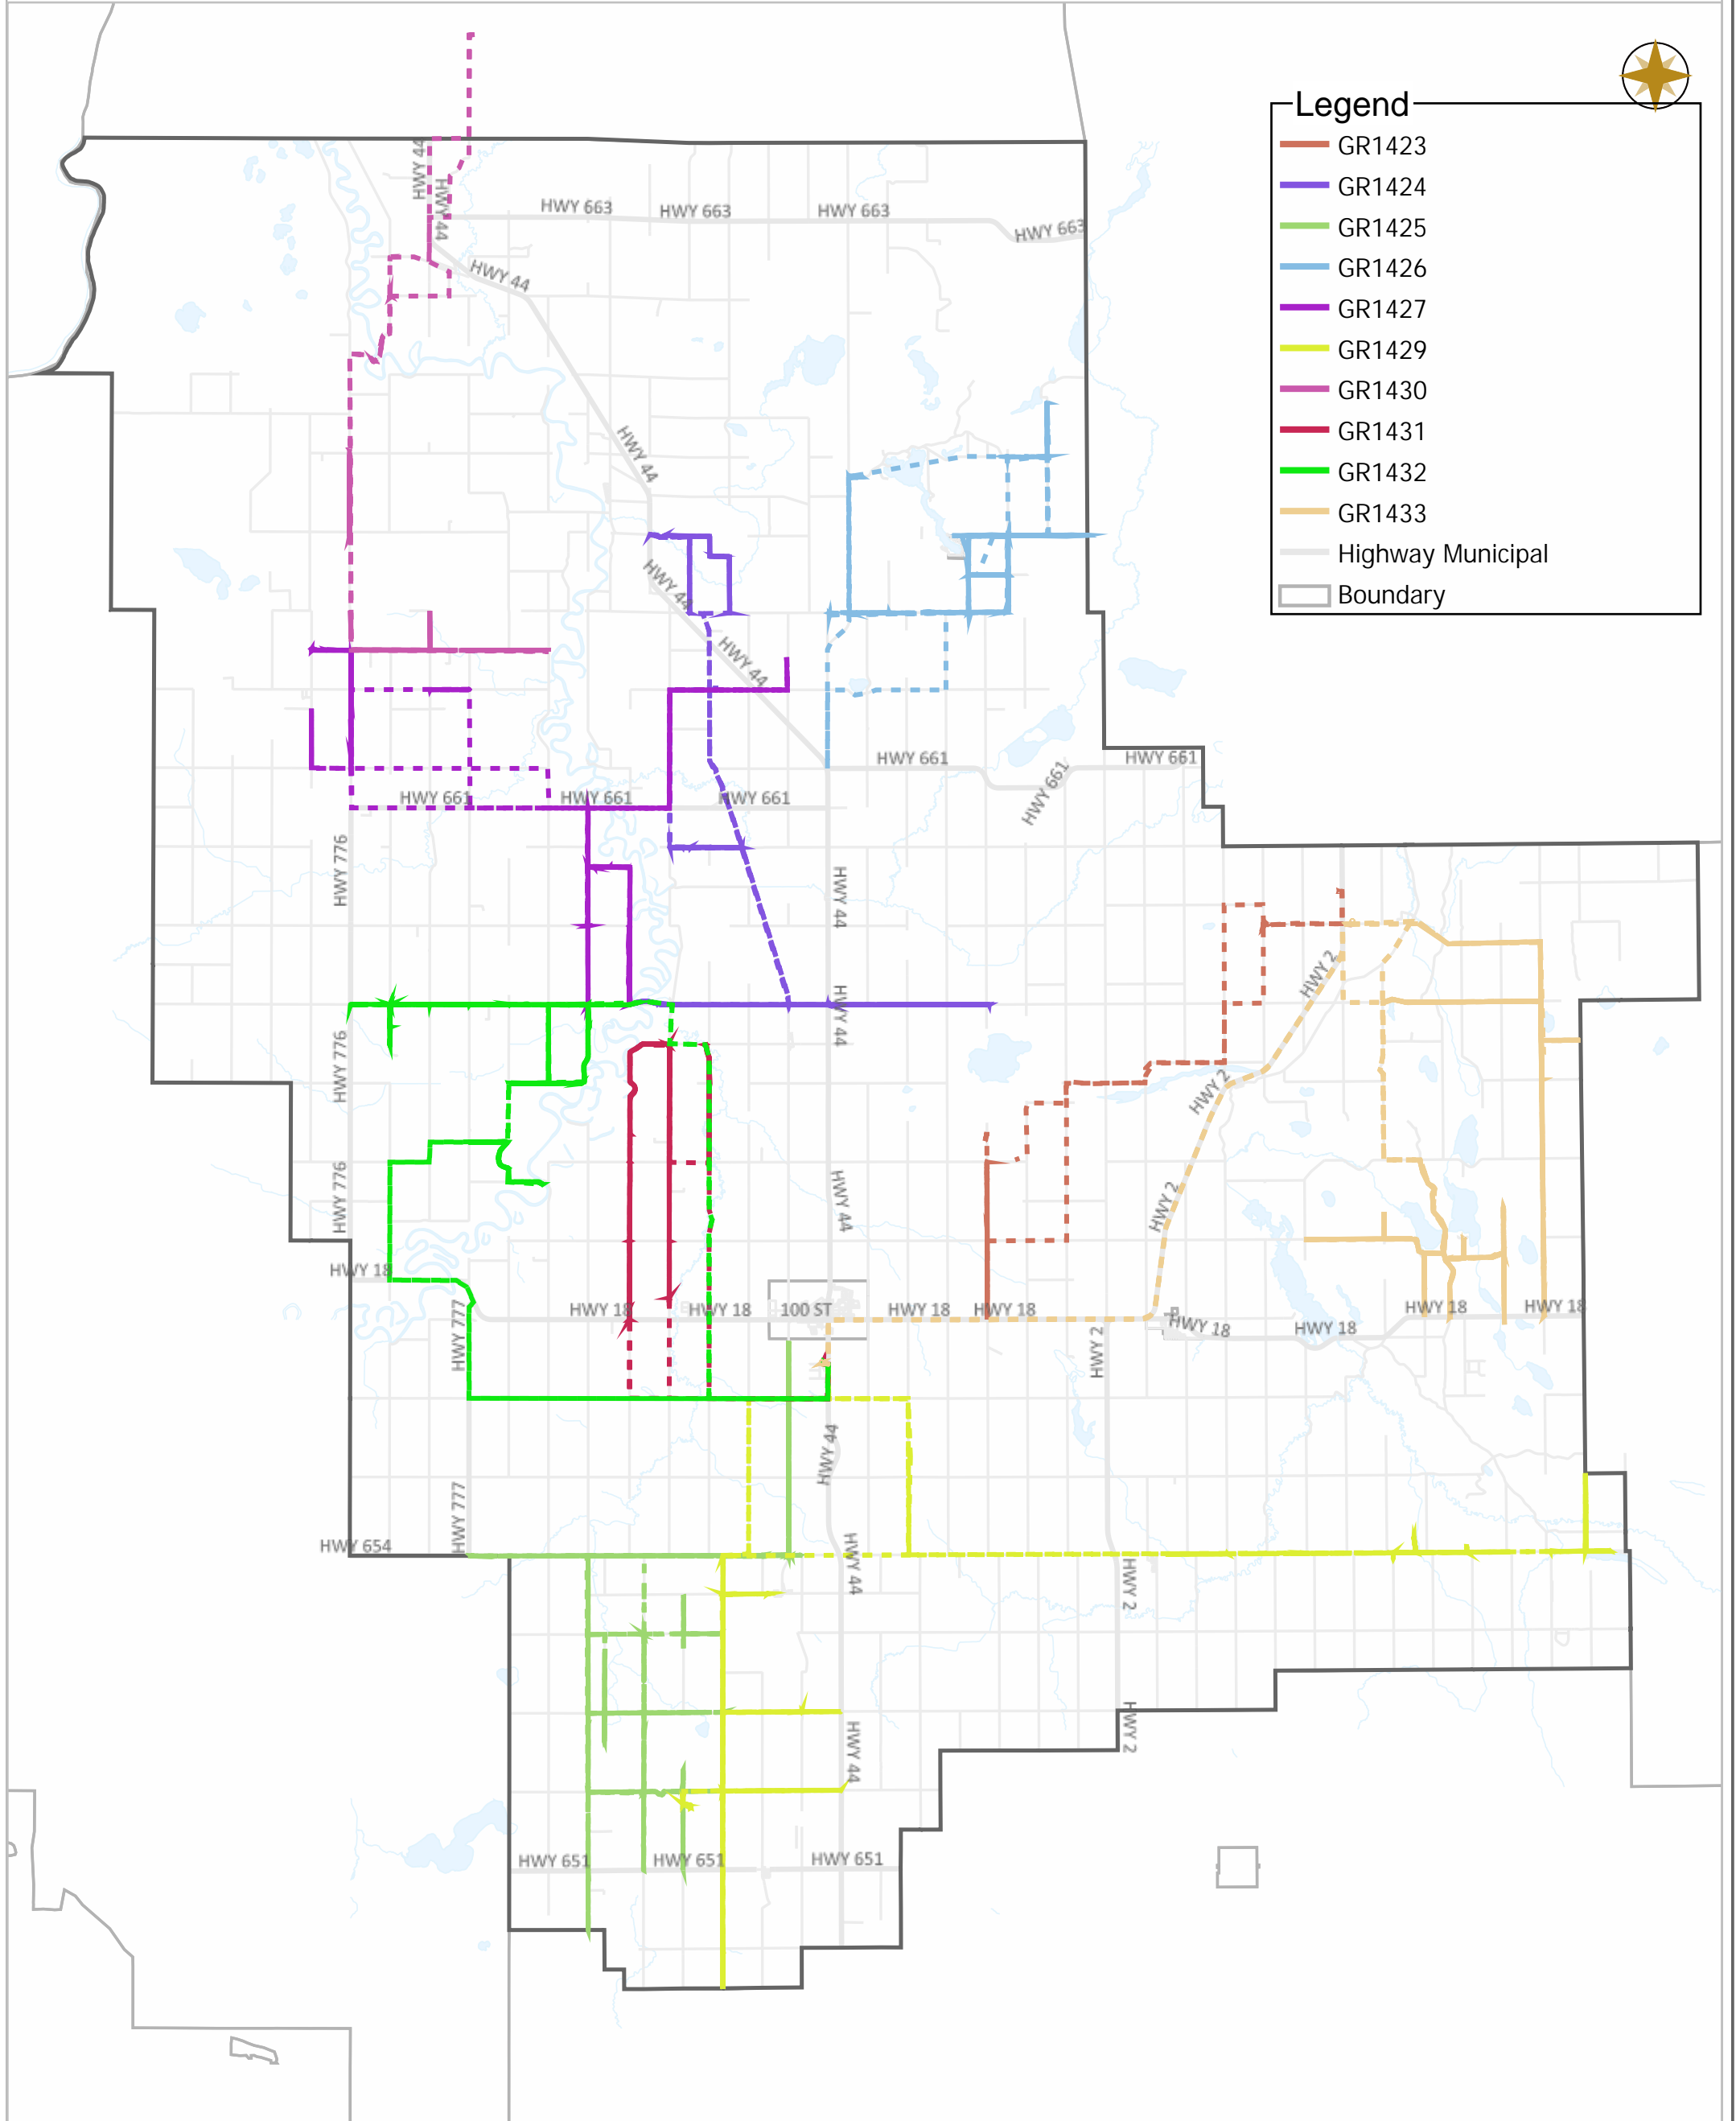

# WESTLOCK COUNTY - WEEKLY GRADING REPORT

10-13-2024 ~ 10-19-2024

### Legend

- GR1423
- GR1424
- GR1425
- GR1426
- GR1427
- GR1429
- GR1430
- GR1431
- GR1432
- GR1433
- Highway Municipal
- Boundary

Scale