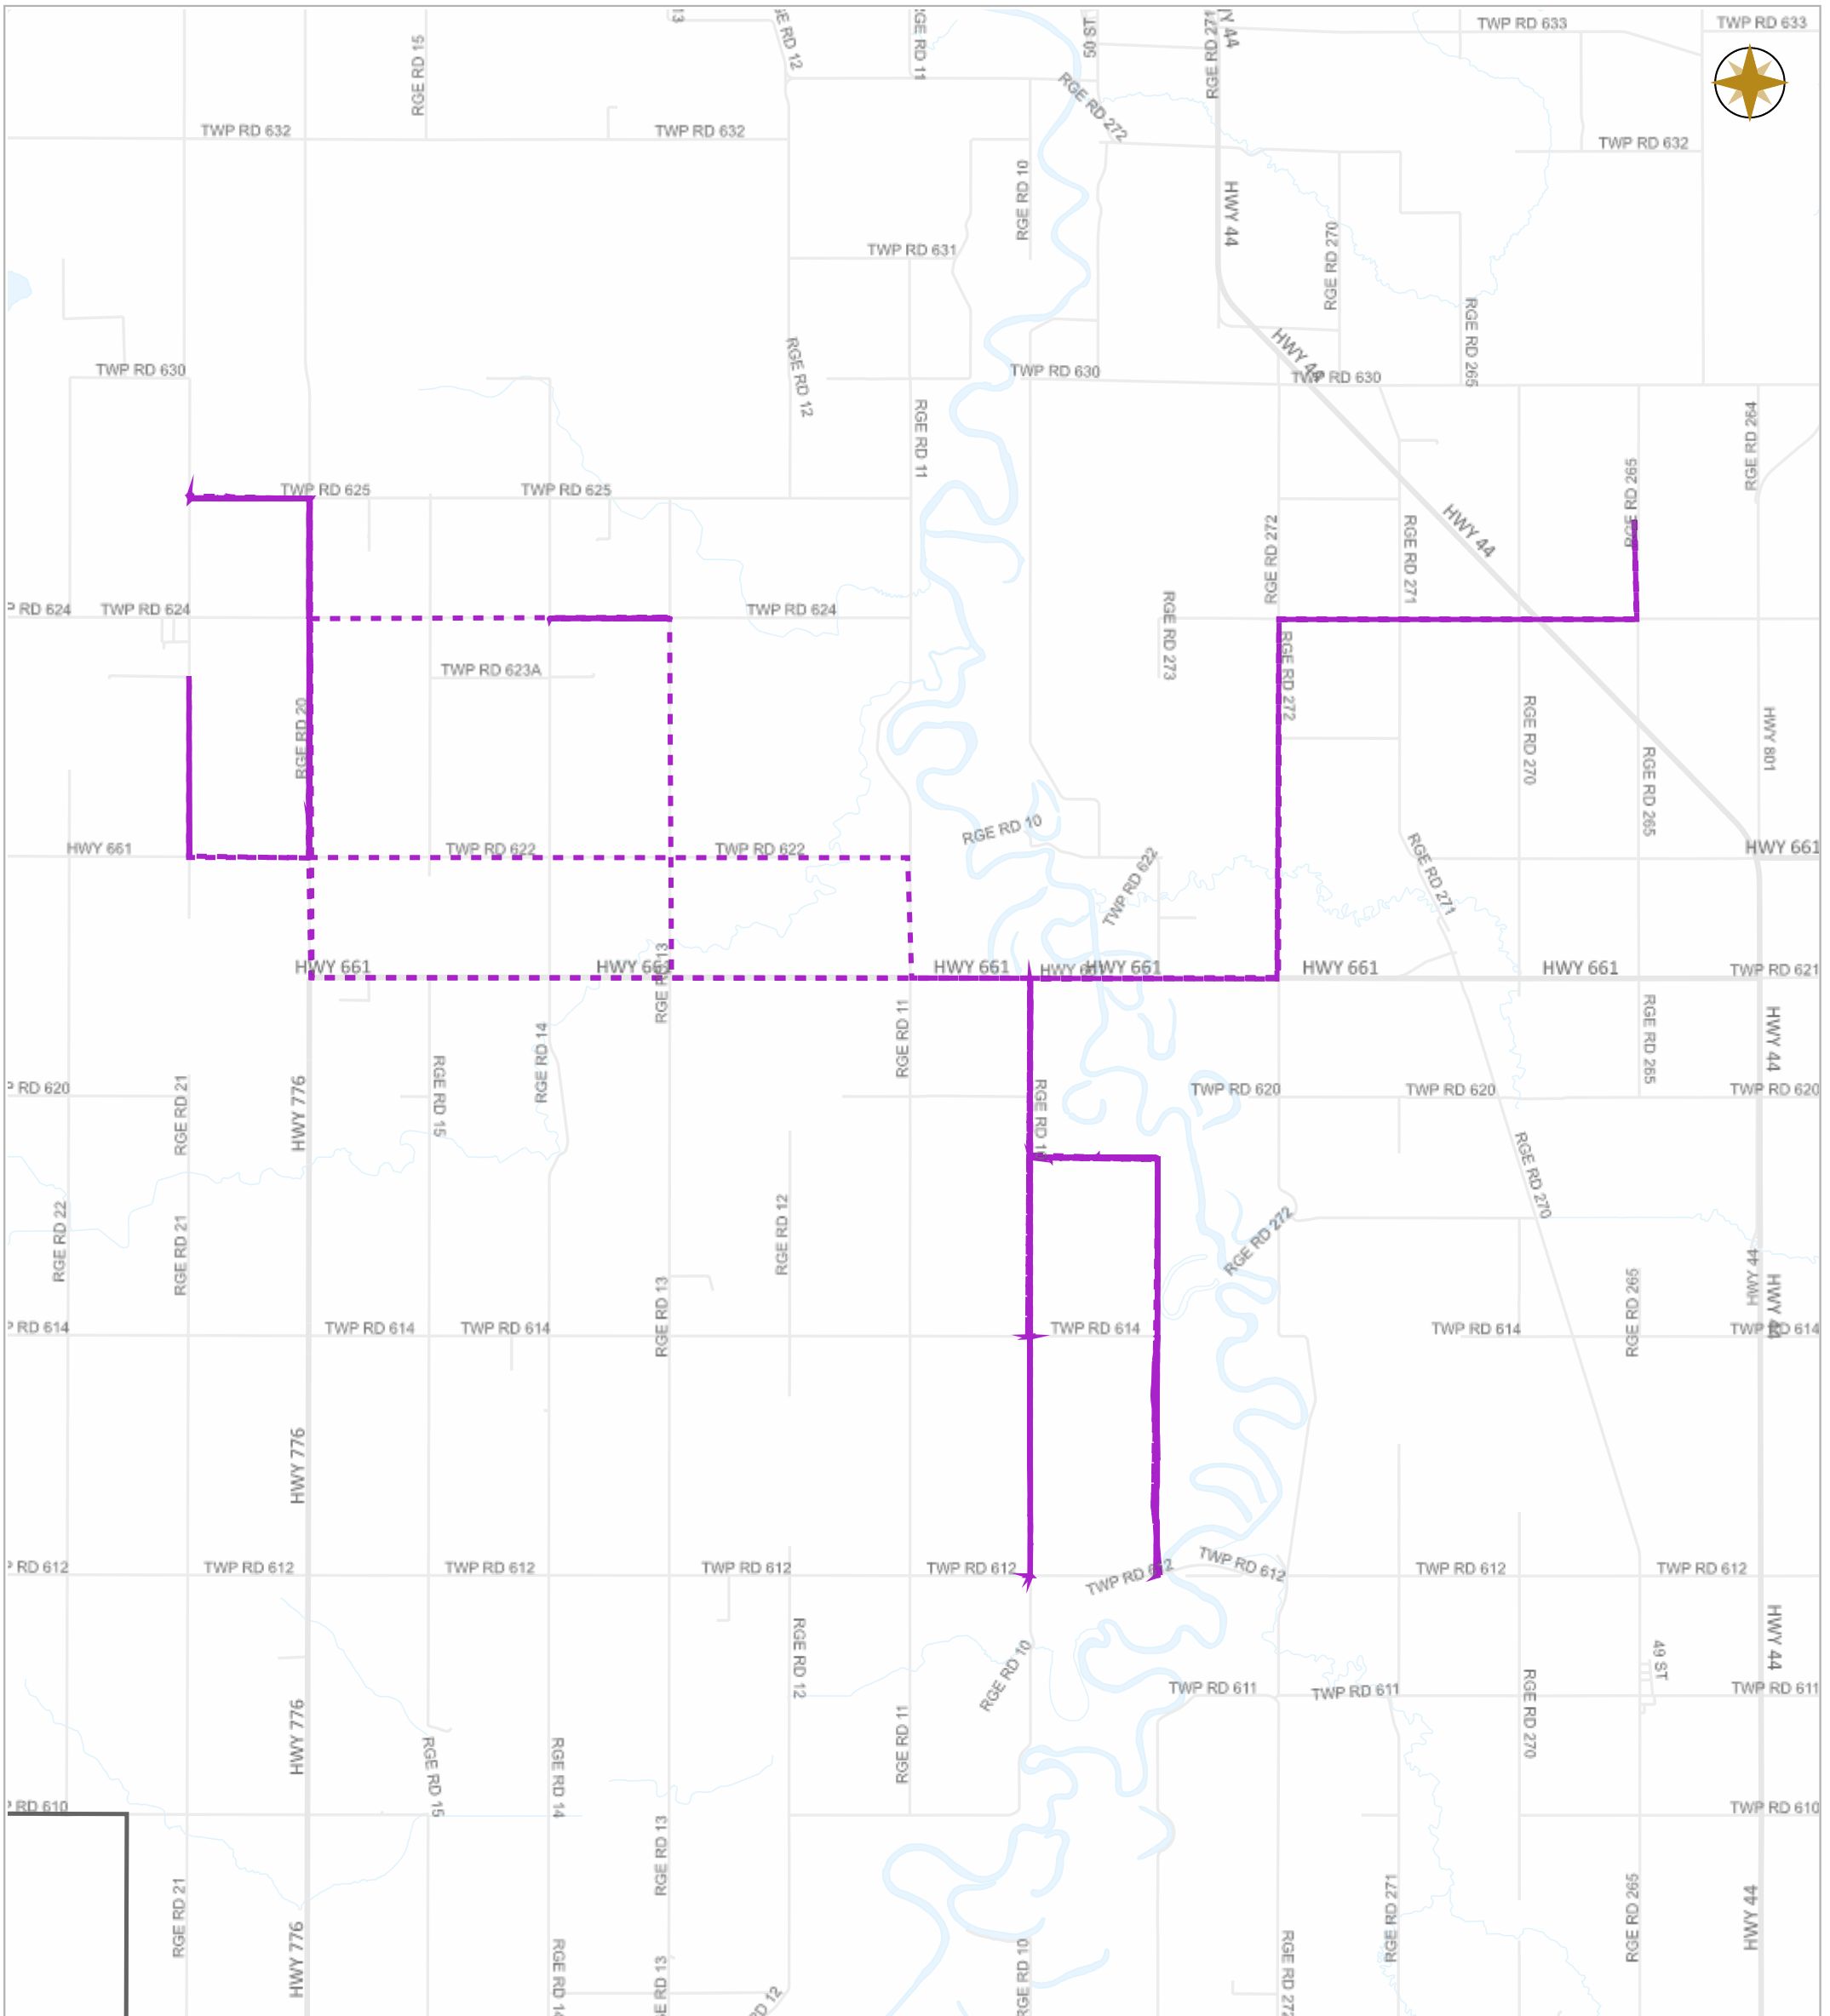

Legend

- Work Layers (Speed 1~7 mile/h)
- - - Tracking
- Roads

WESTLOCK COUNTY MAP

Map Projection: 3TM 114W NAD 83

10336 – 106 Street
Westlock, Alberta T7P 2G1
Tel: 780-349-3346
Toll Free: 1-877-349-5880
Fax: 780-349-2012

Date: Oct.21, 2024