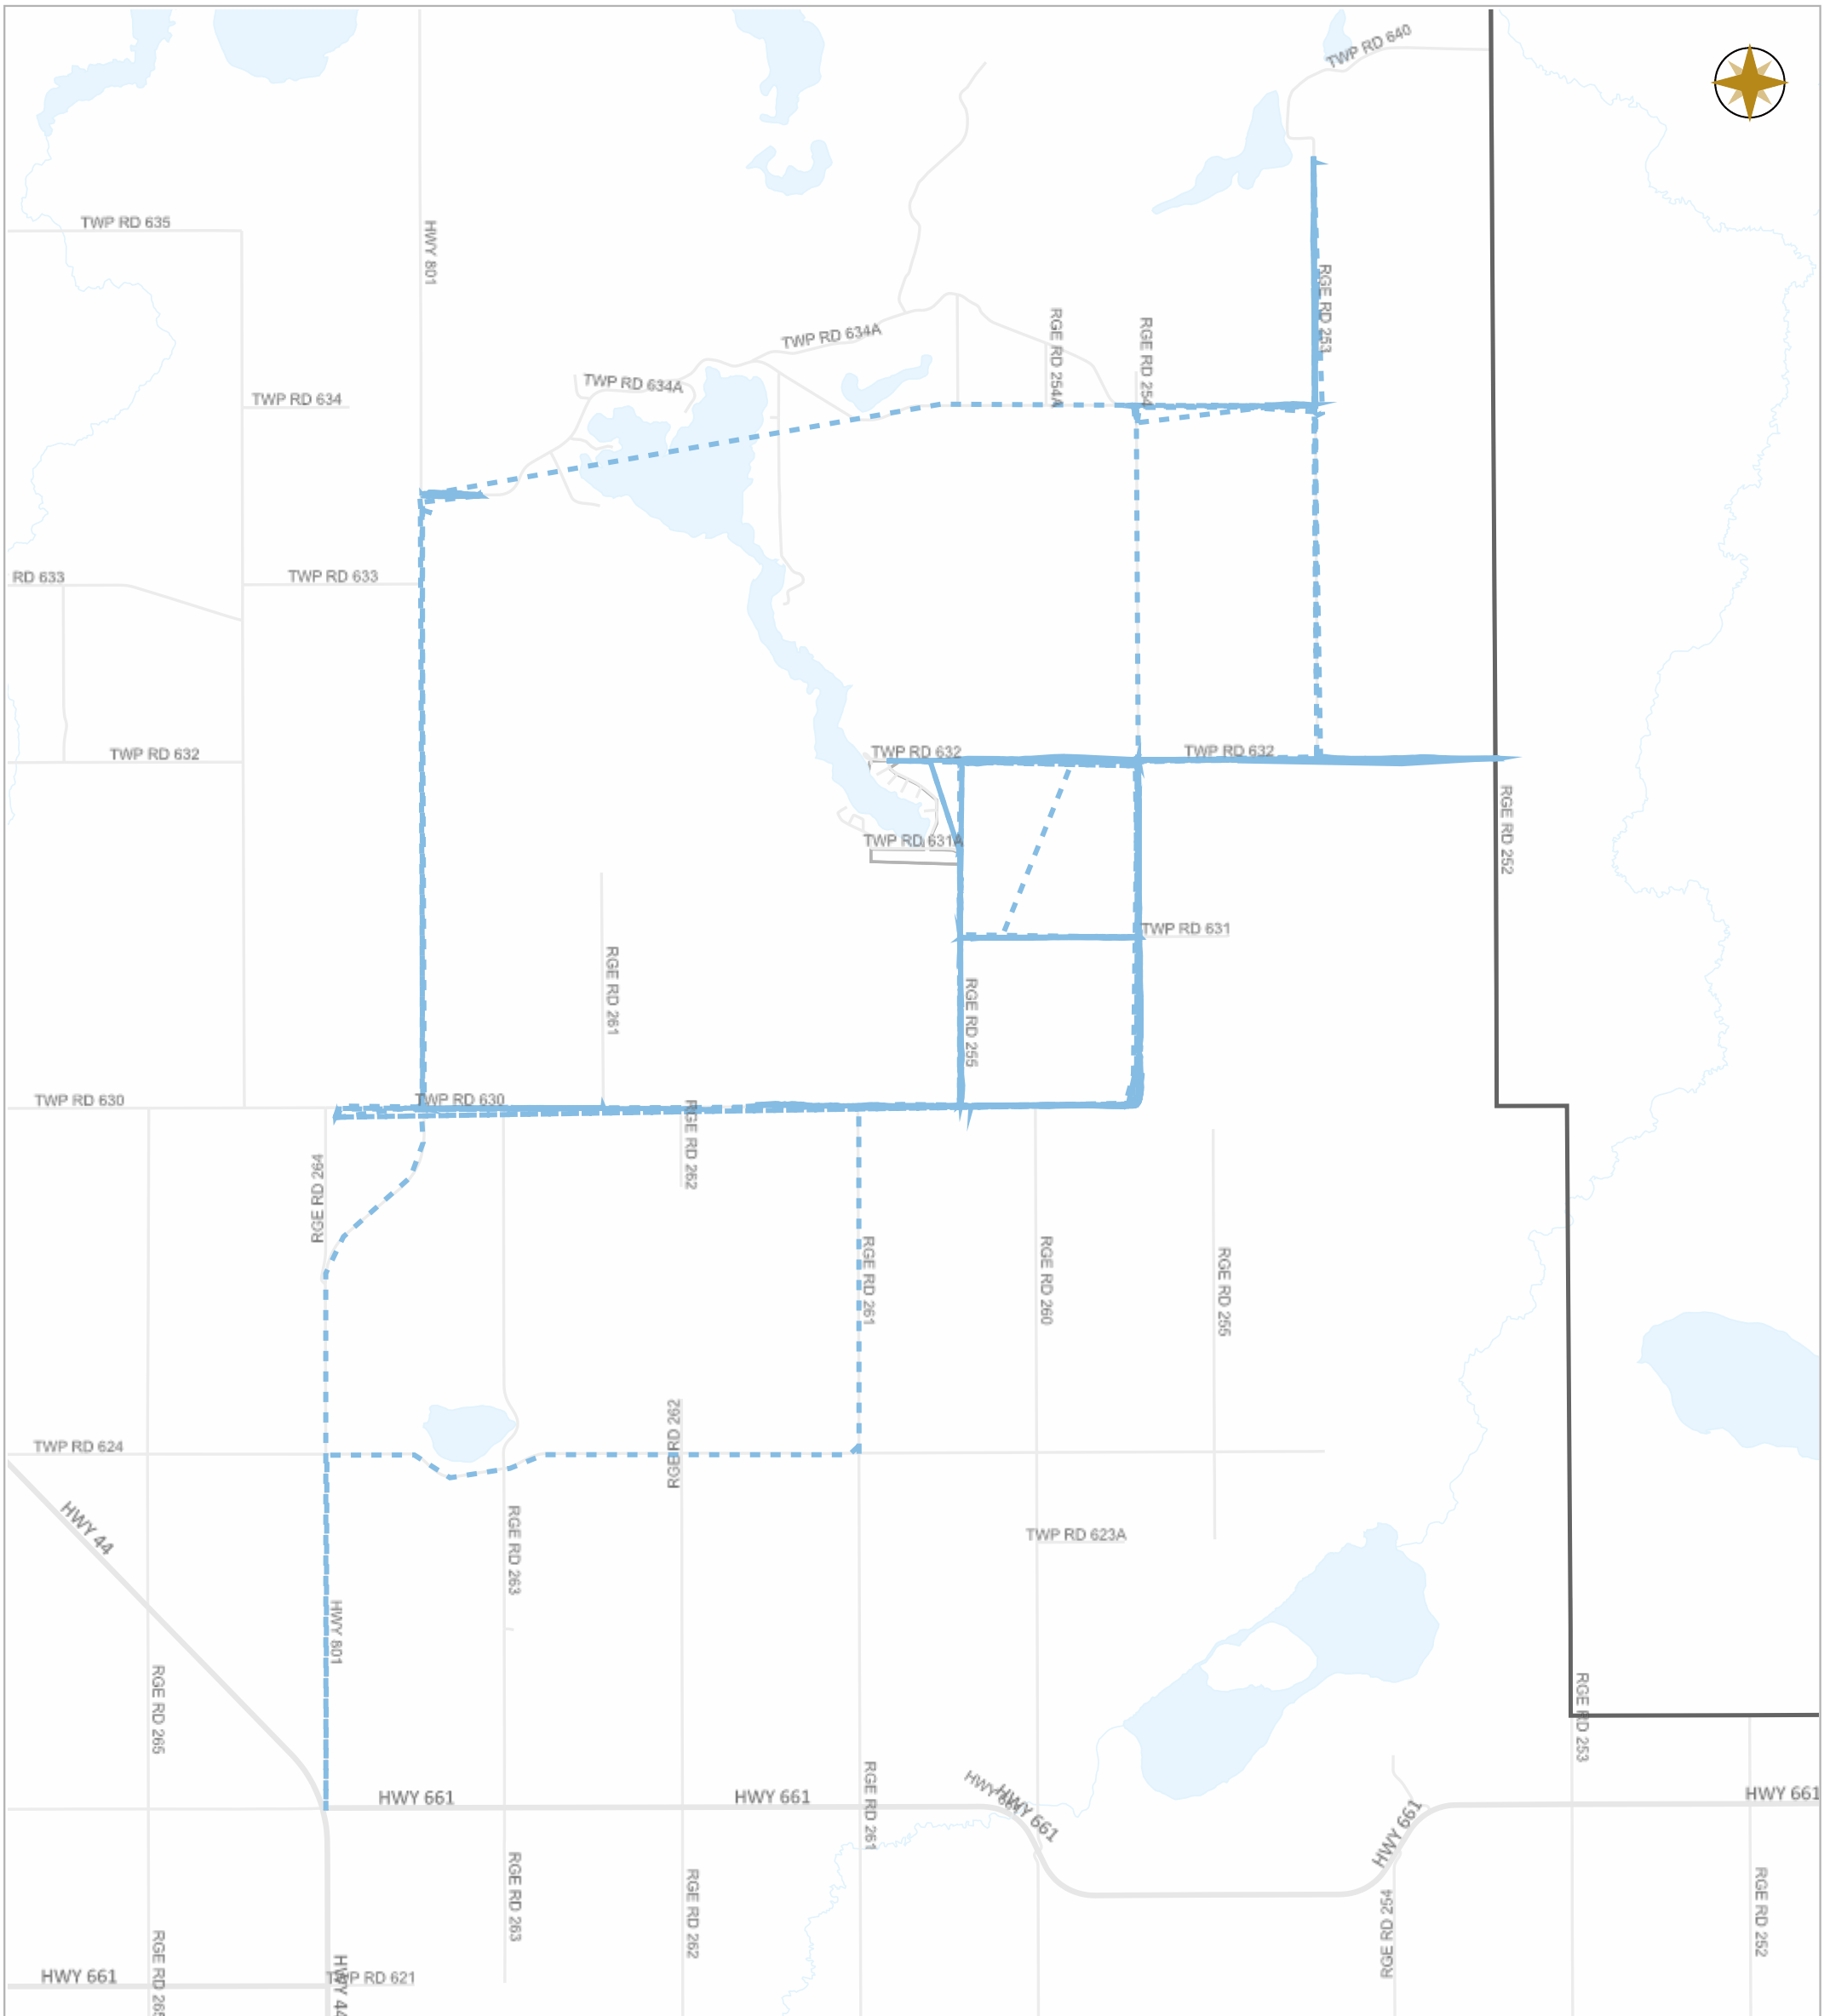

Legend

- Work Layers (Speed 1~7 mile/h)
- - - Tracking
- Roads

WESTLOCK COUNTY MAP

Map Projection: 3TM 114W NAD 83

10336 – 106 Street
Westlock, Alberta T7P 2G1

Tel: 780-349-3346
Toll Free: 1-877-349-5880
Fax: 780-349-2012

Date: Oct.21, 2024