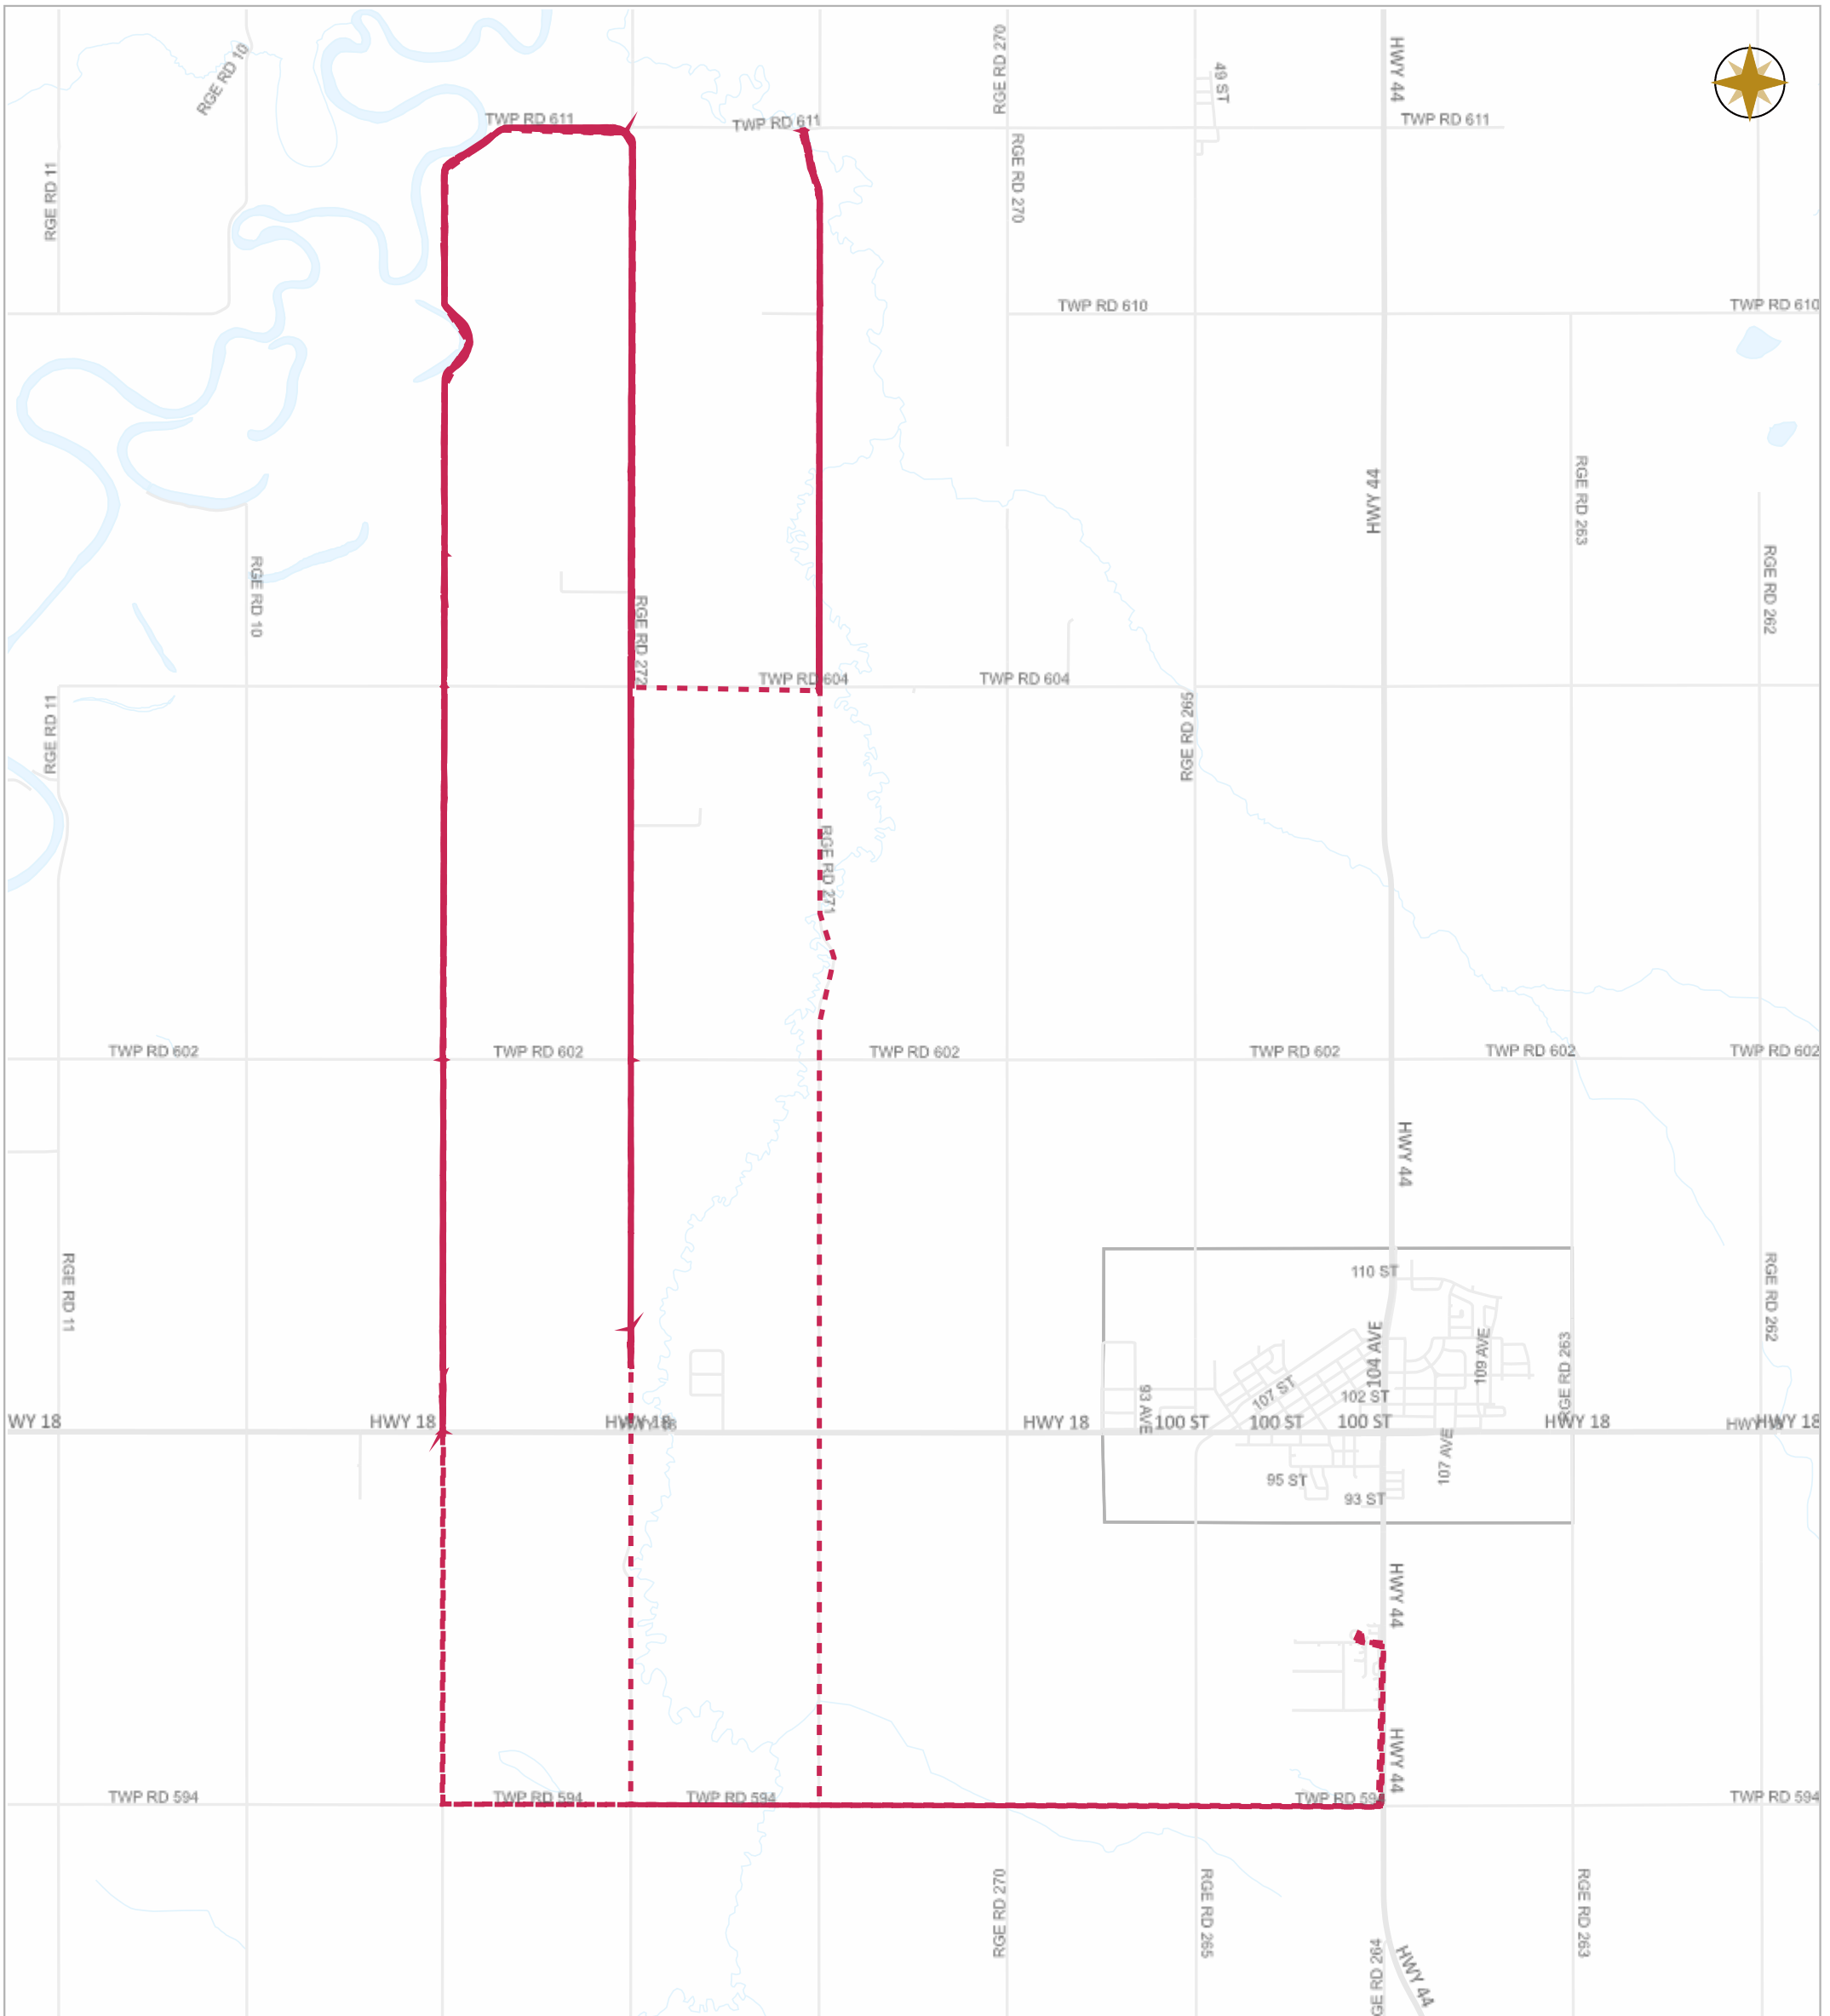

Legend

- Work Layers (Speed 1~7 mile/h)
- - - Tracking
- Roads

WESTLOCK COUNTY MAP

Map Projection: 3TM 114W NAD 83

10336 – 106 Street
Westlock, Alberta T7P 2G1

Tel: 780-349-3346
Toll Free: 1-877-349-5880
Fax: 780-349-2012

Date: Oct.21, 2024