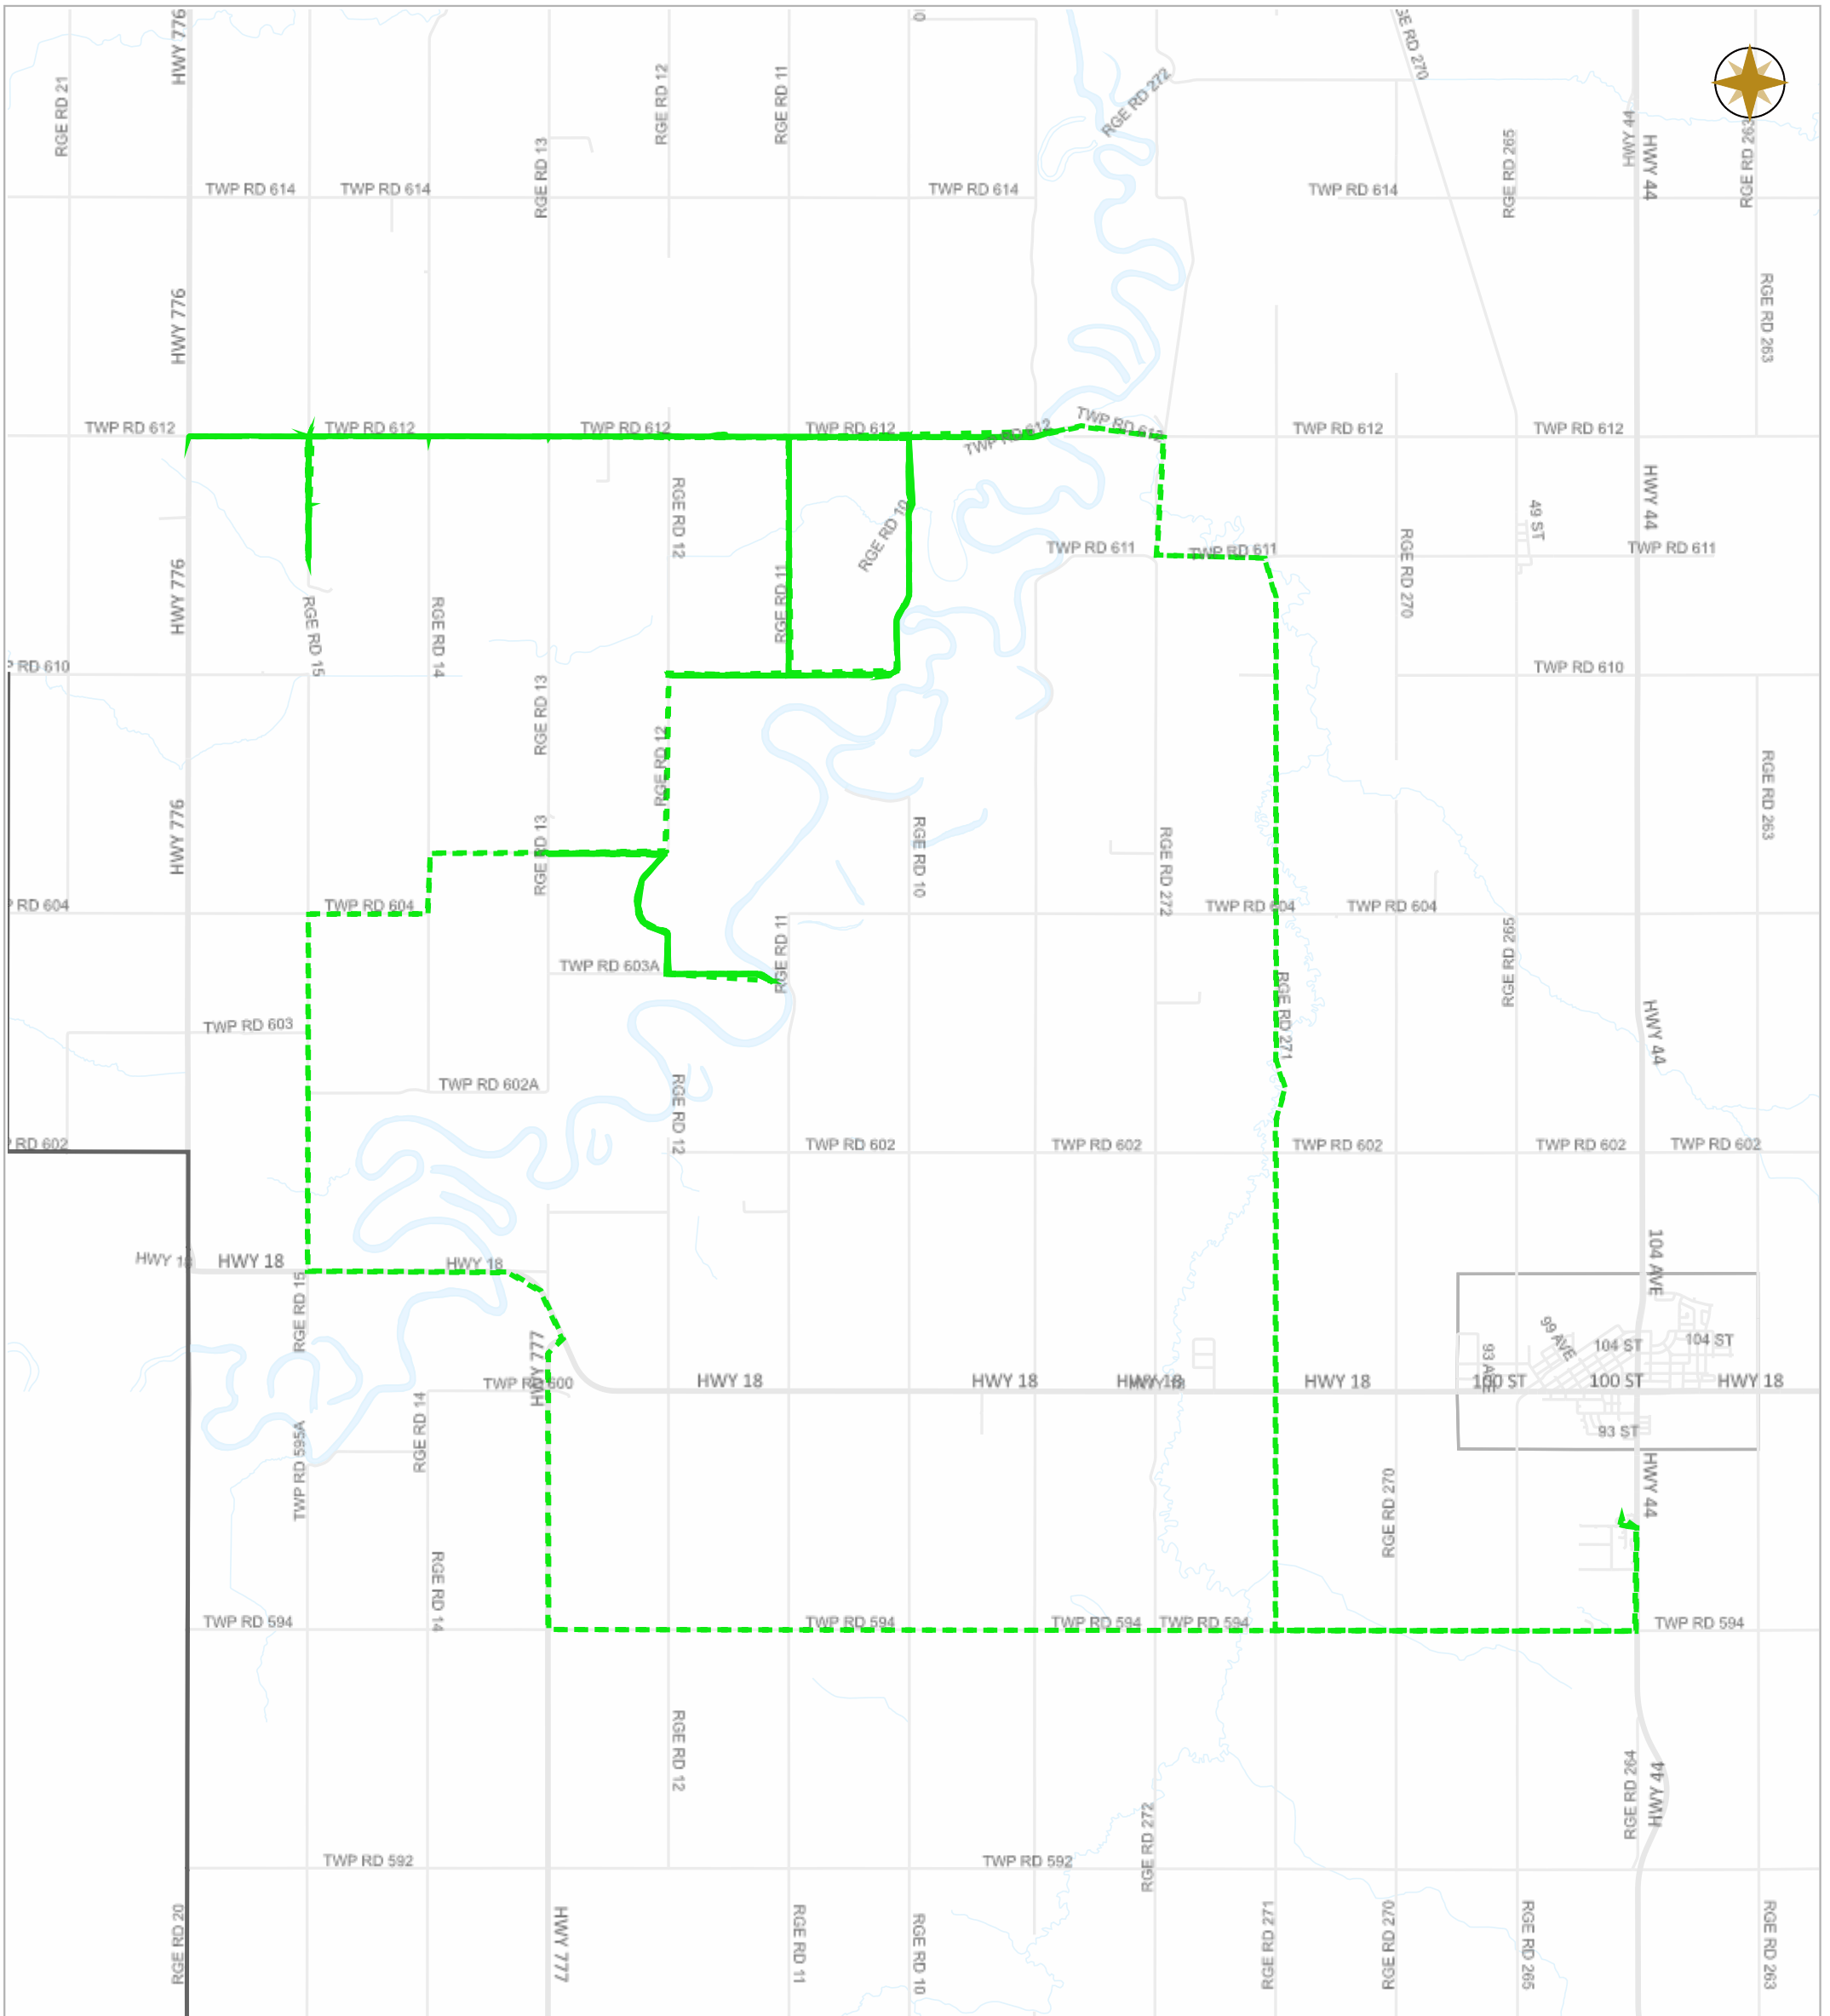

Legend

- —— Work Layers (Speed 1~7 mile/h)
- - - - Tracking
- —— Roads

WESTLOCK COUNTY MAP

Map Projection: 3TM 114W NAD 83

10336 – 106 Street
Westlock, Alberta T7P 2G1
Tel: 780-349-3346
Toll Free: 1-877-349-5880
Fax: 780-349-2012

Date: Oct.21, 2024