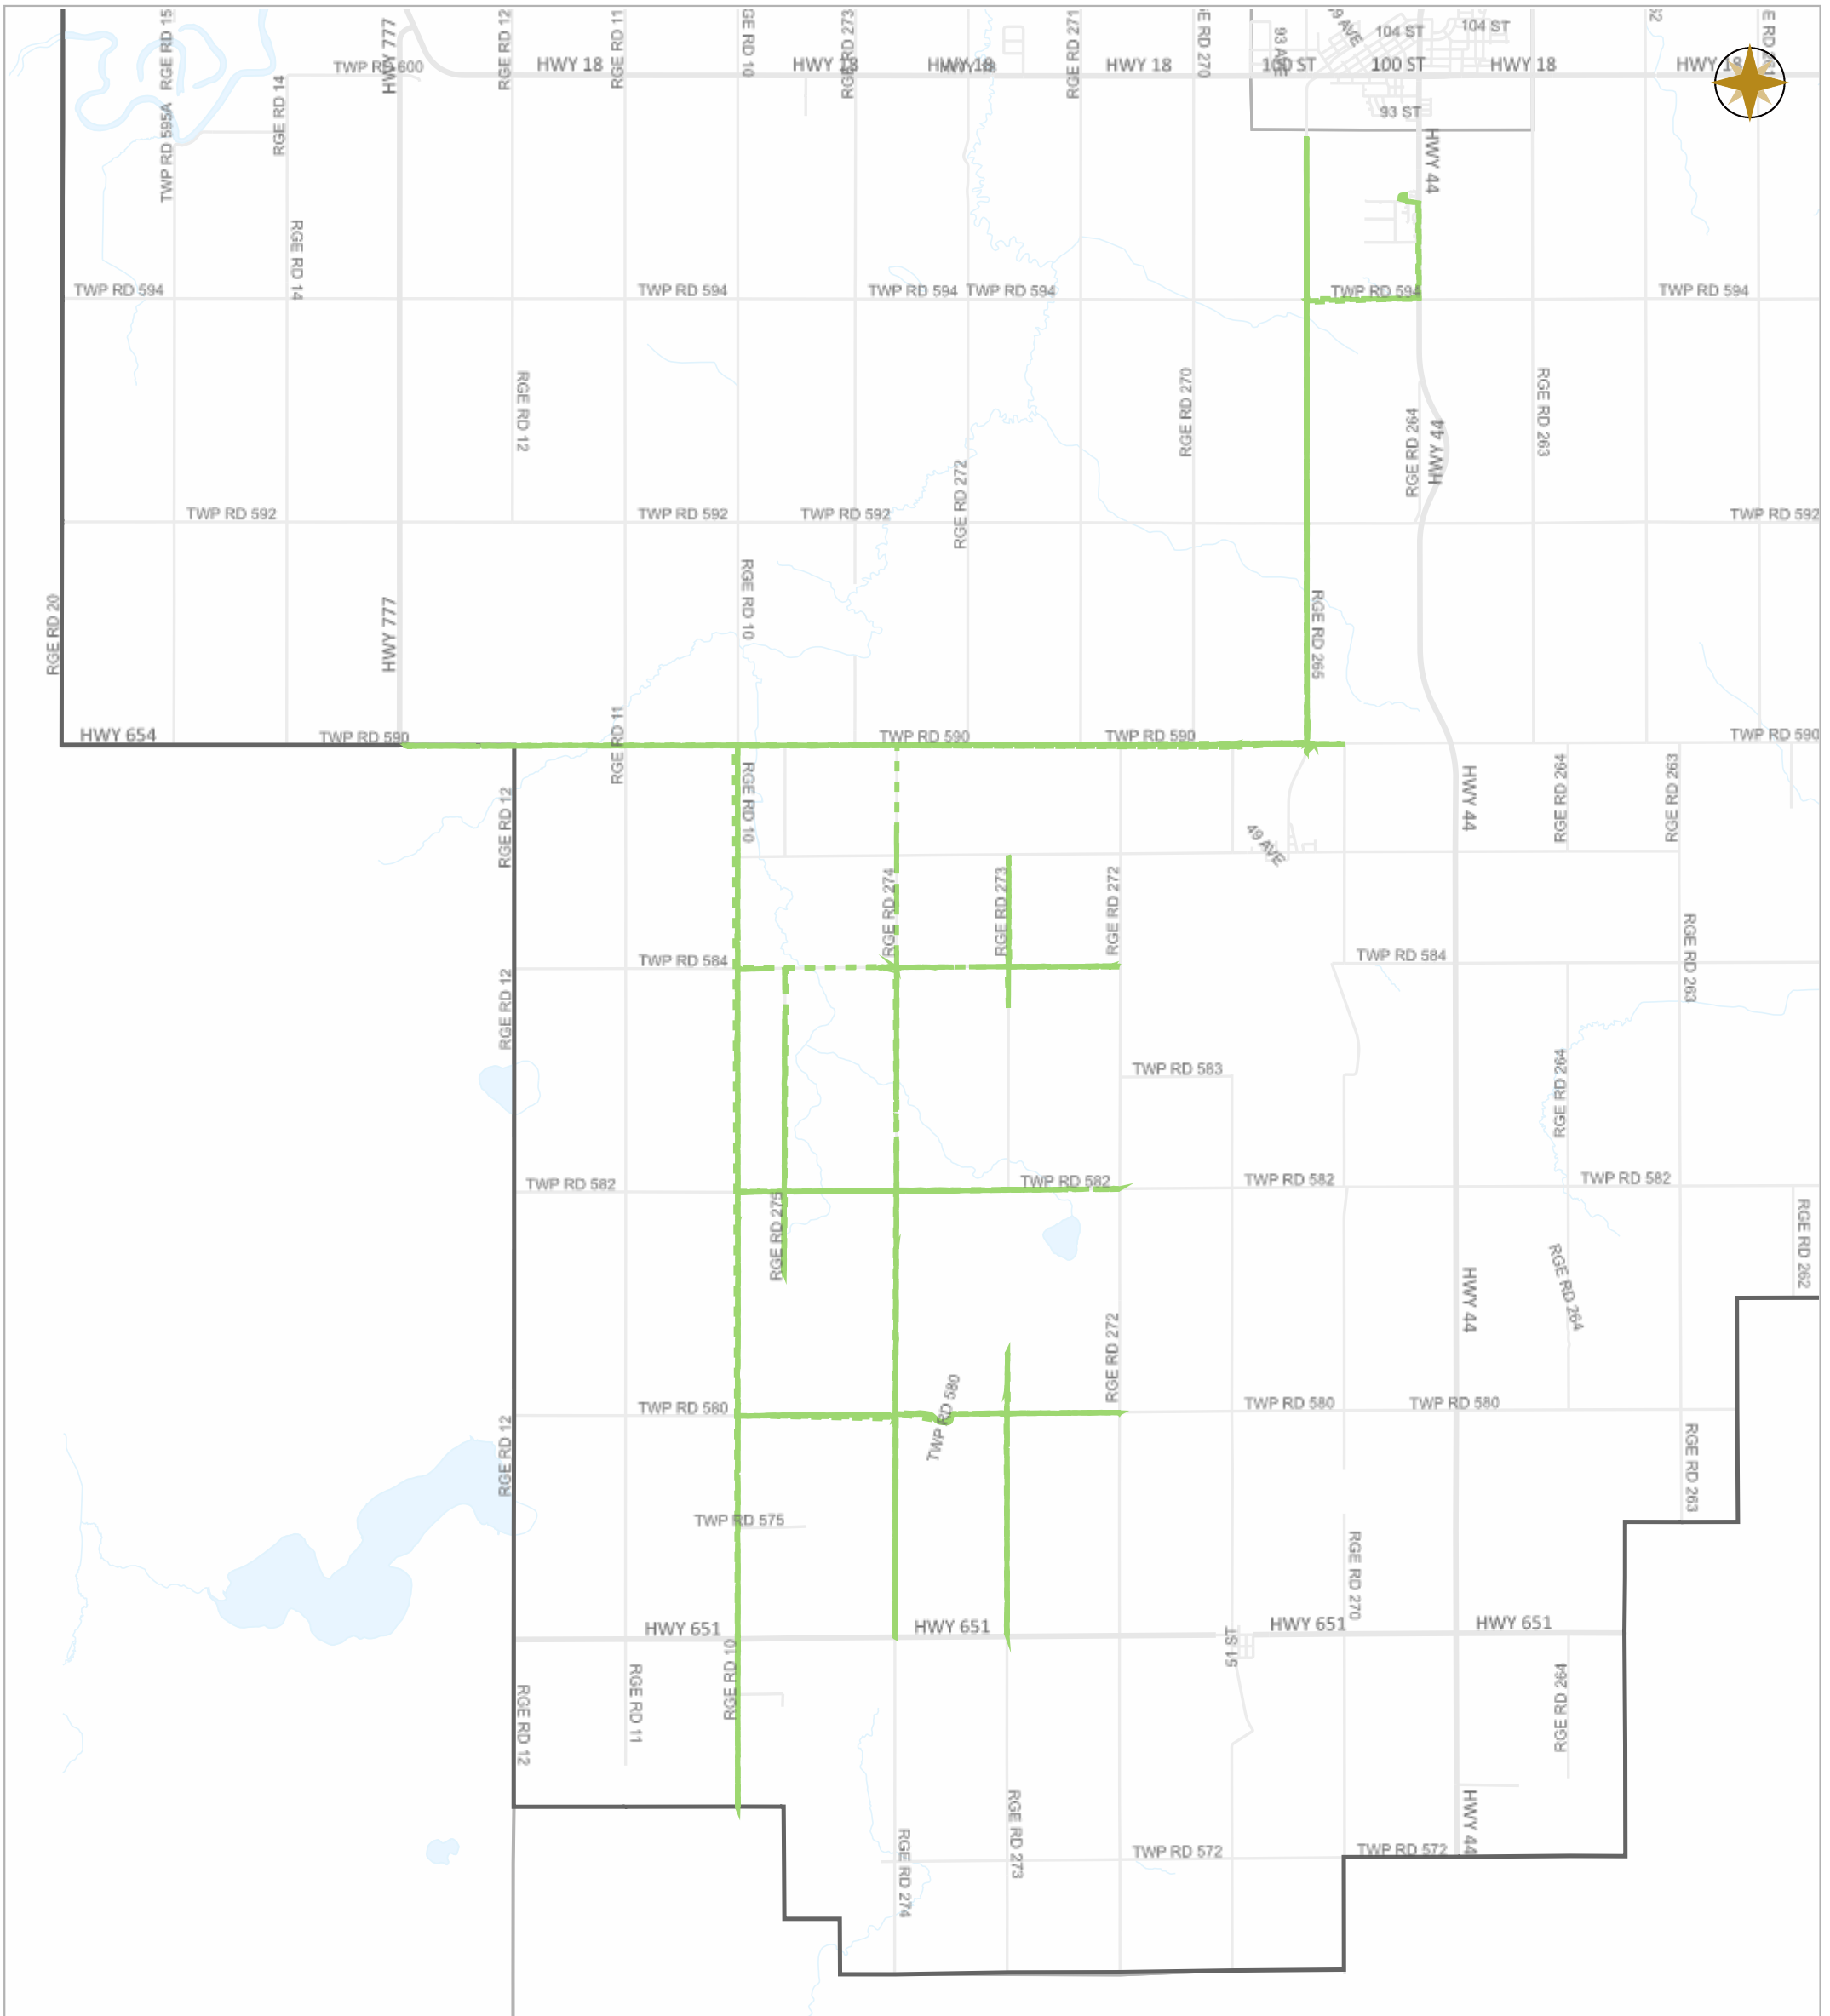

# Vehicle: GR1425

10-13-2024 ~ 10-19-2024

|  |  |  |  |
|--|--|--|--|
|  |  |  |  |
|  |  |  |  |

**Legend**

- Work Layers (Speed 1~7 mile/h)
- - - Tracking
- Roads

**WESTLOCK COUNTY MAP**

Map Projection: 3TM 114W NAD 83