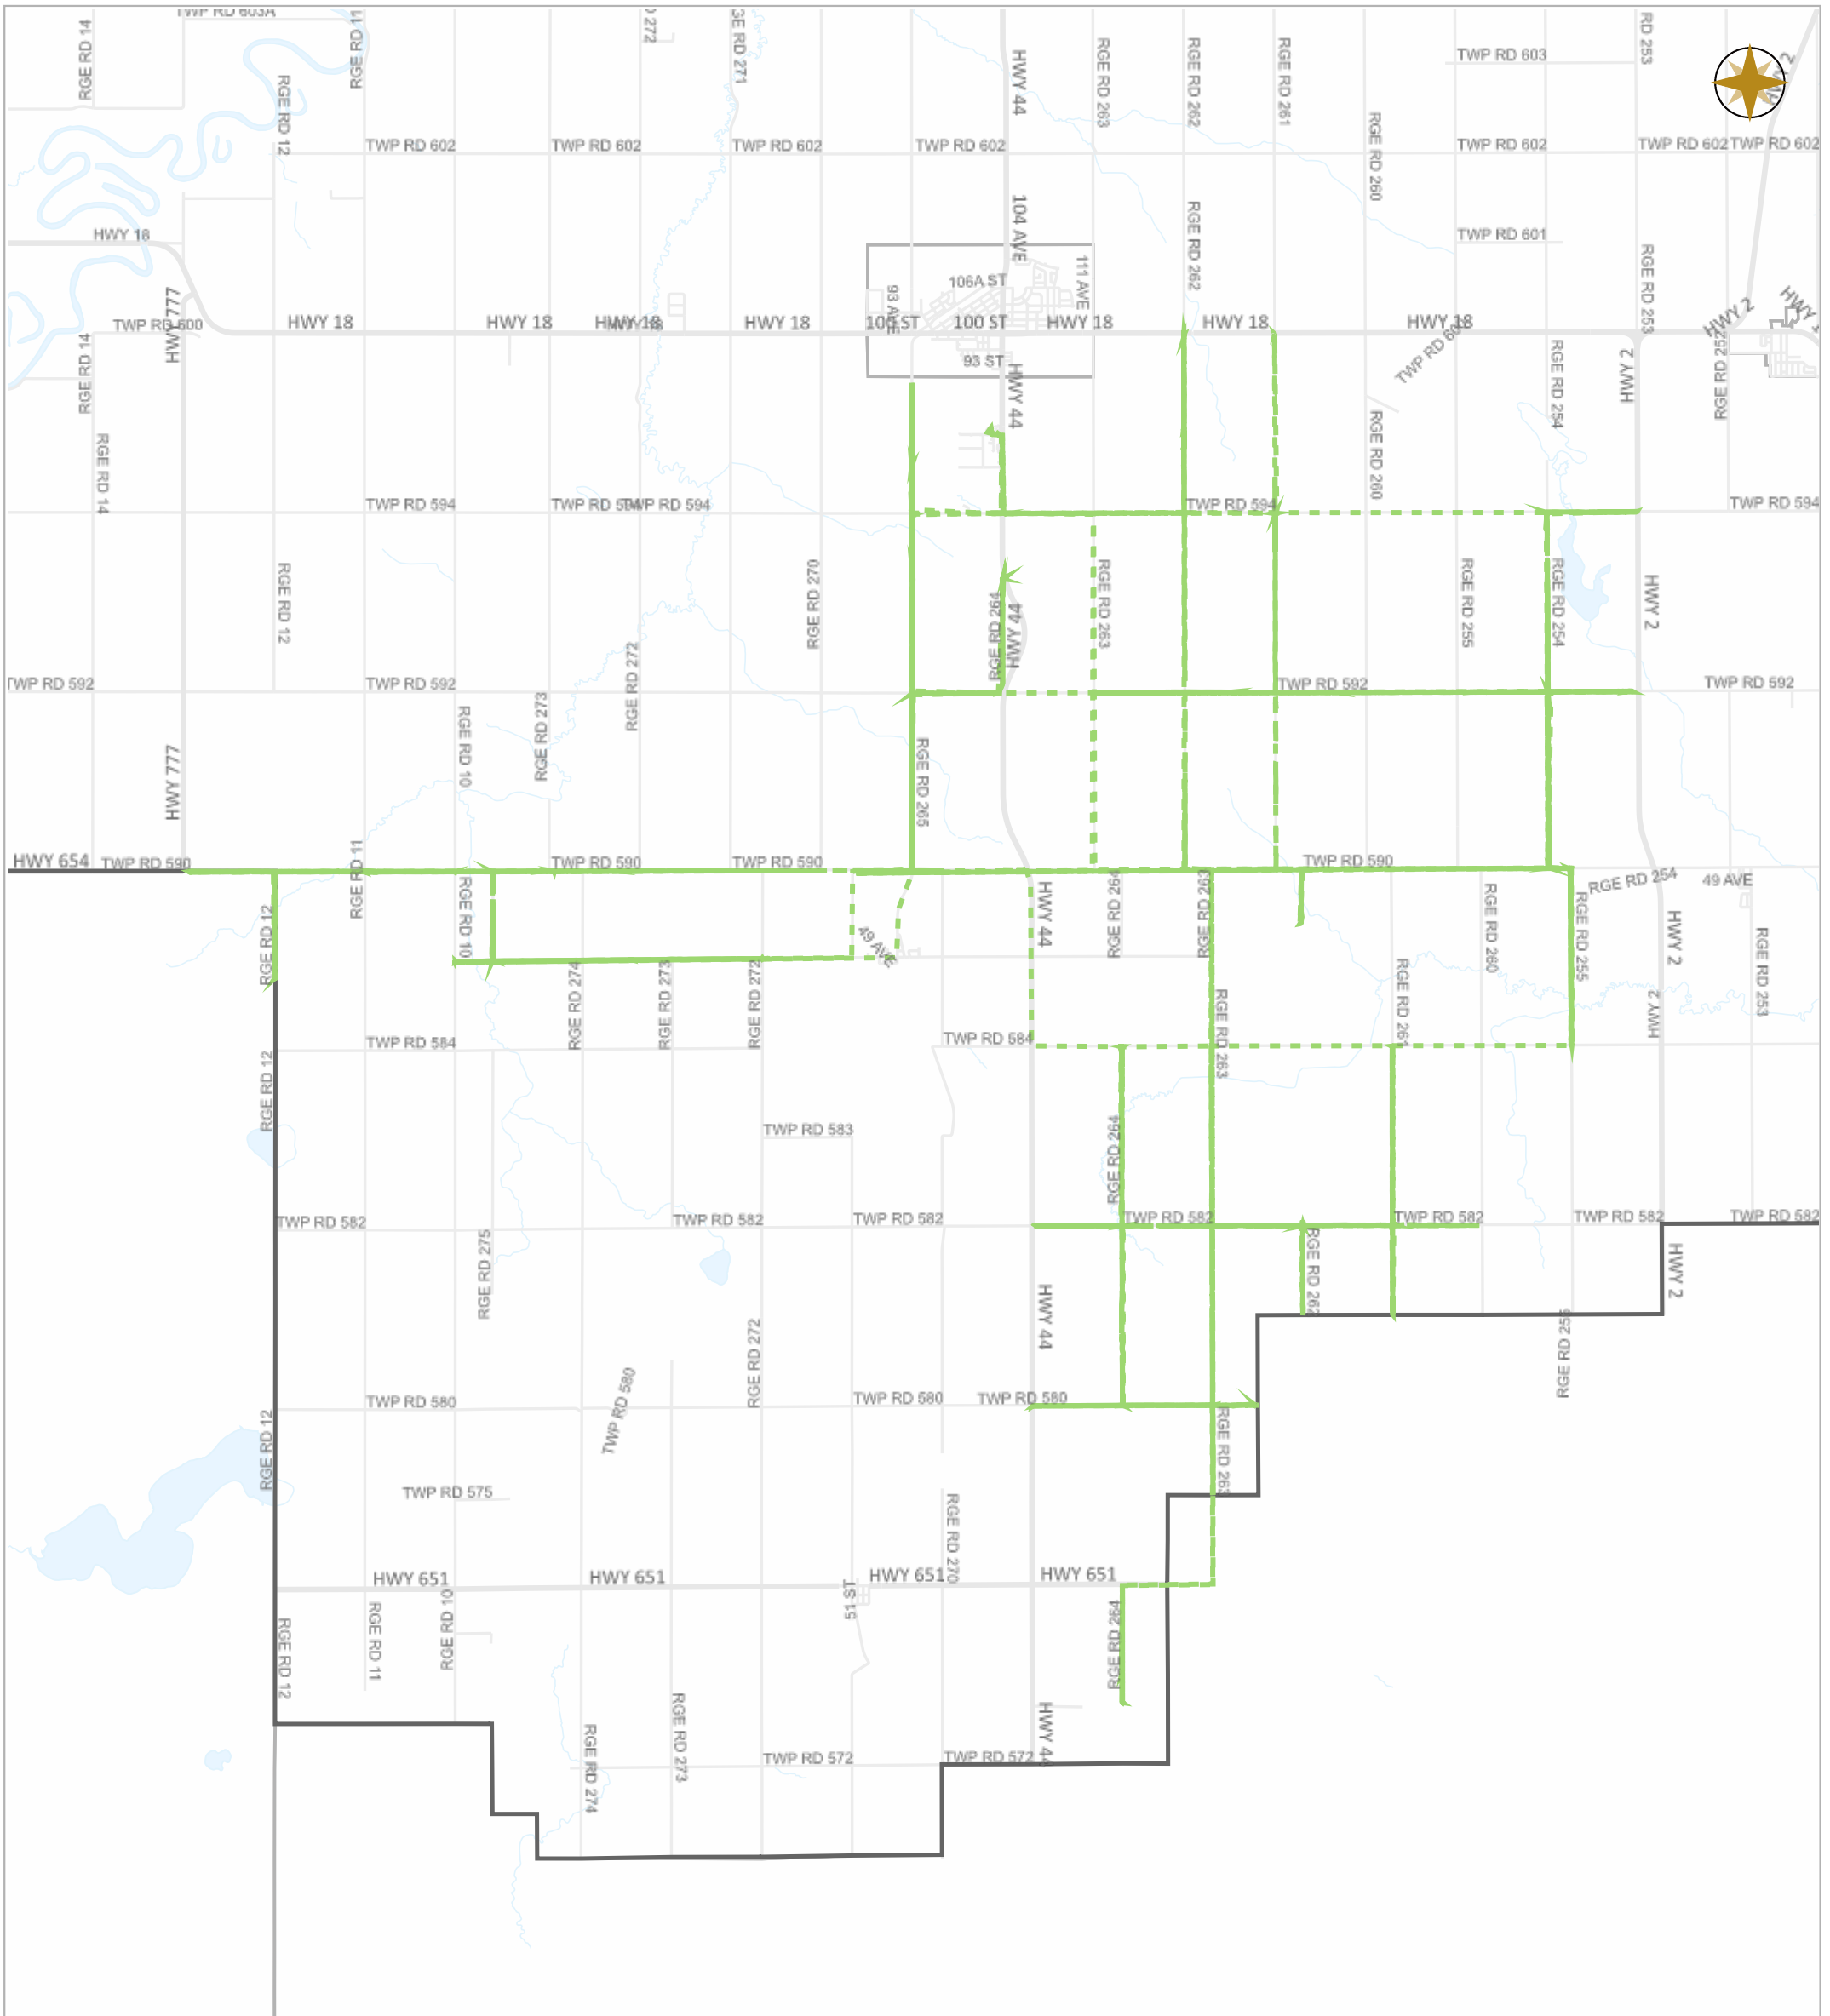

1. **Legend**
2. Work Layers (Speed 1~7 mile/h)
   - - - Tracking
   - Roads

WESTLOCK COUNTY MAP

Map Projection: 3TM 114W NAD 83

10336 – 106 Street
Westlock, Alberta T7P 2G1
Tel: 780-349-3346
Toll Free: 1-877-349-5880
Fax: 780-349-2012

Date: Oct.14, 2024