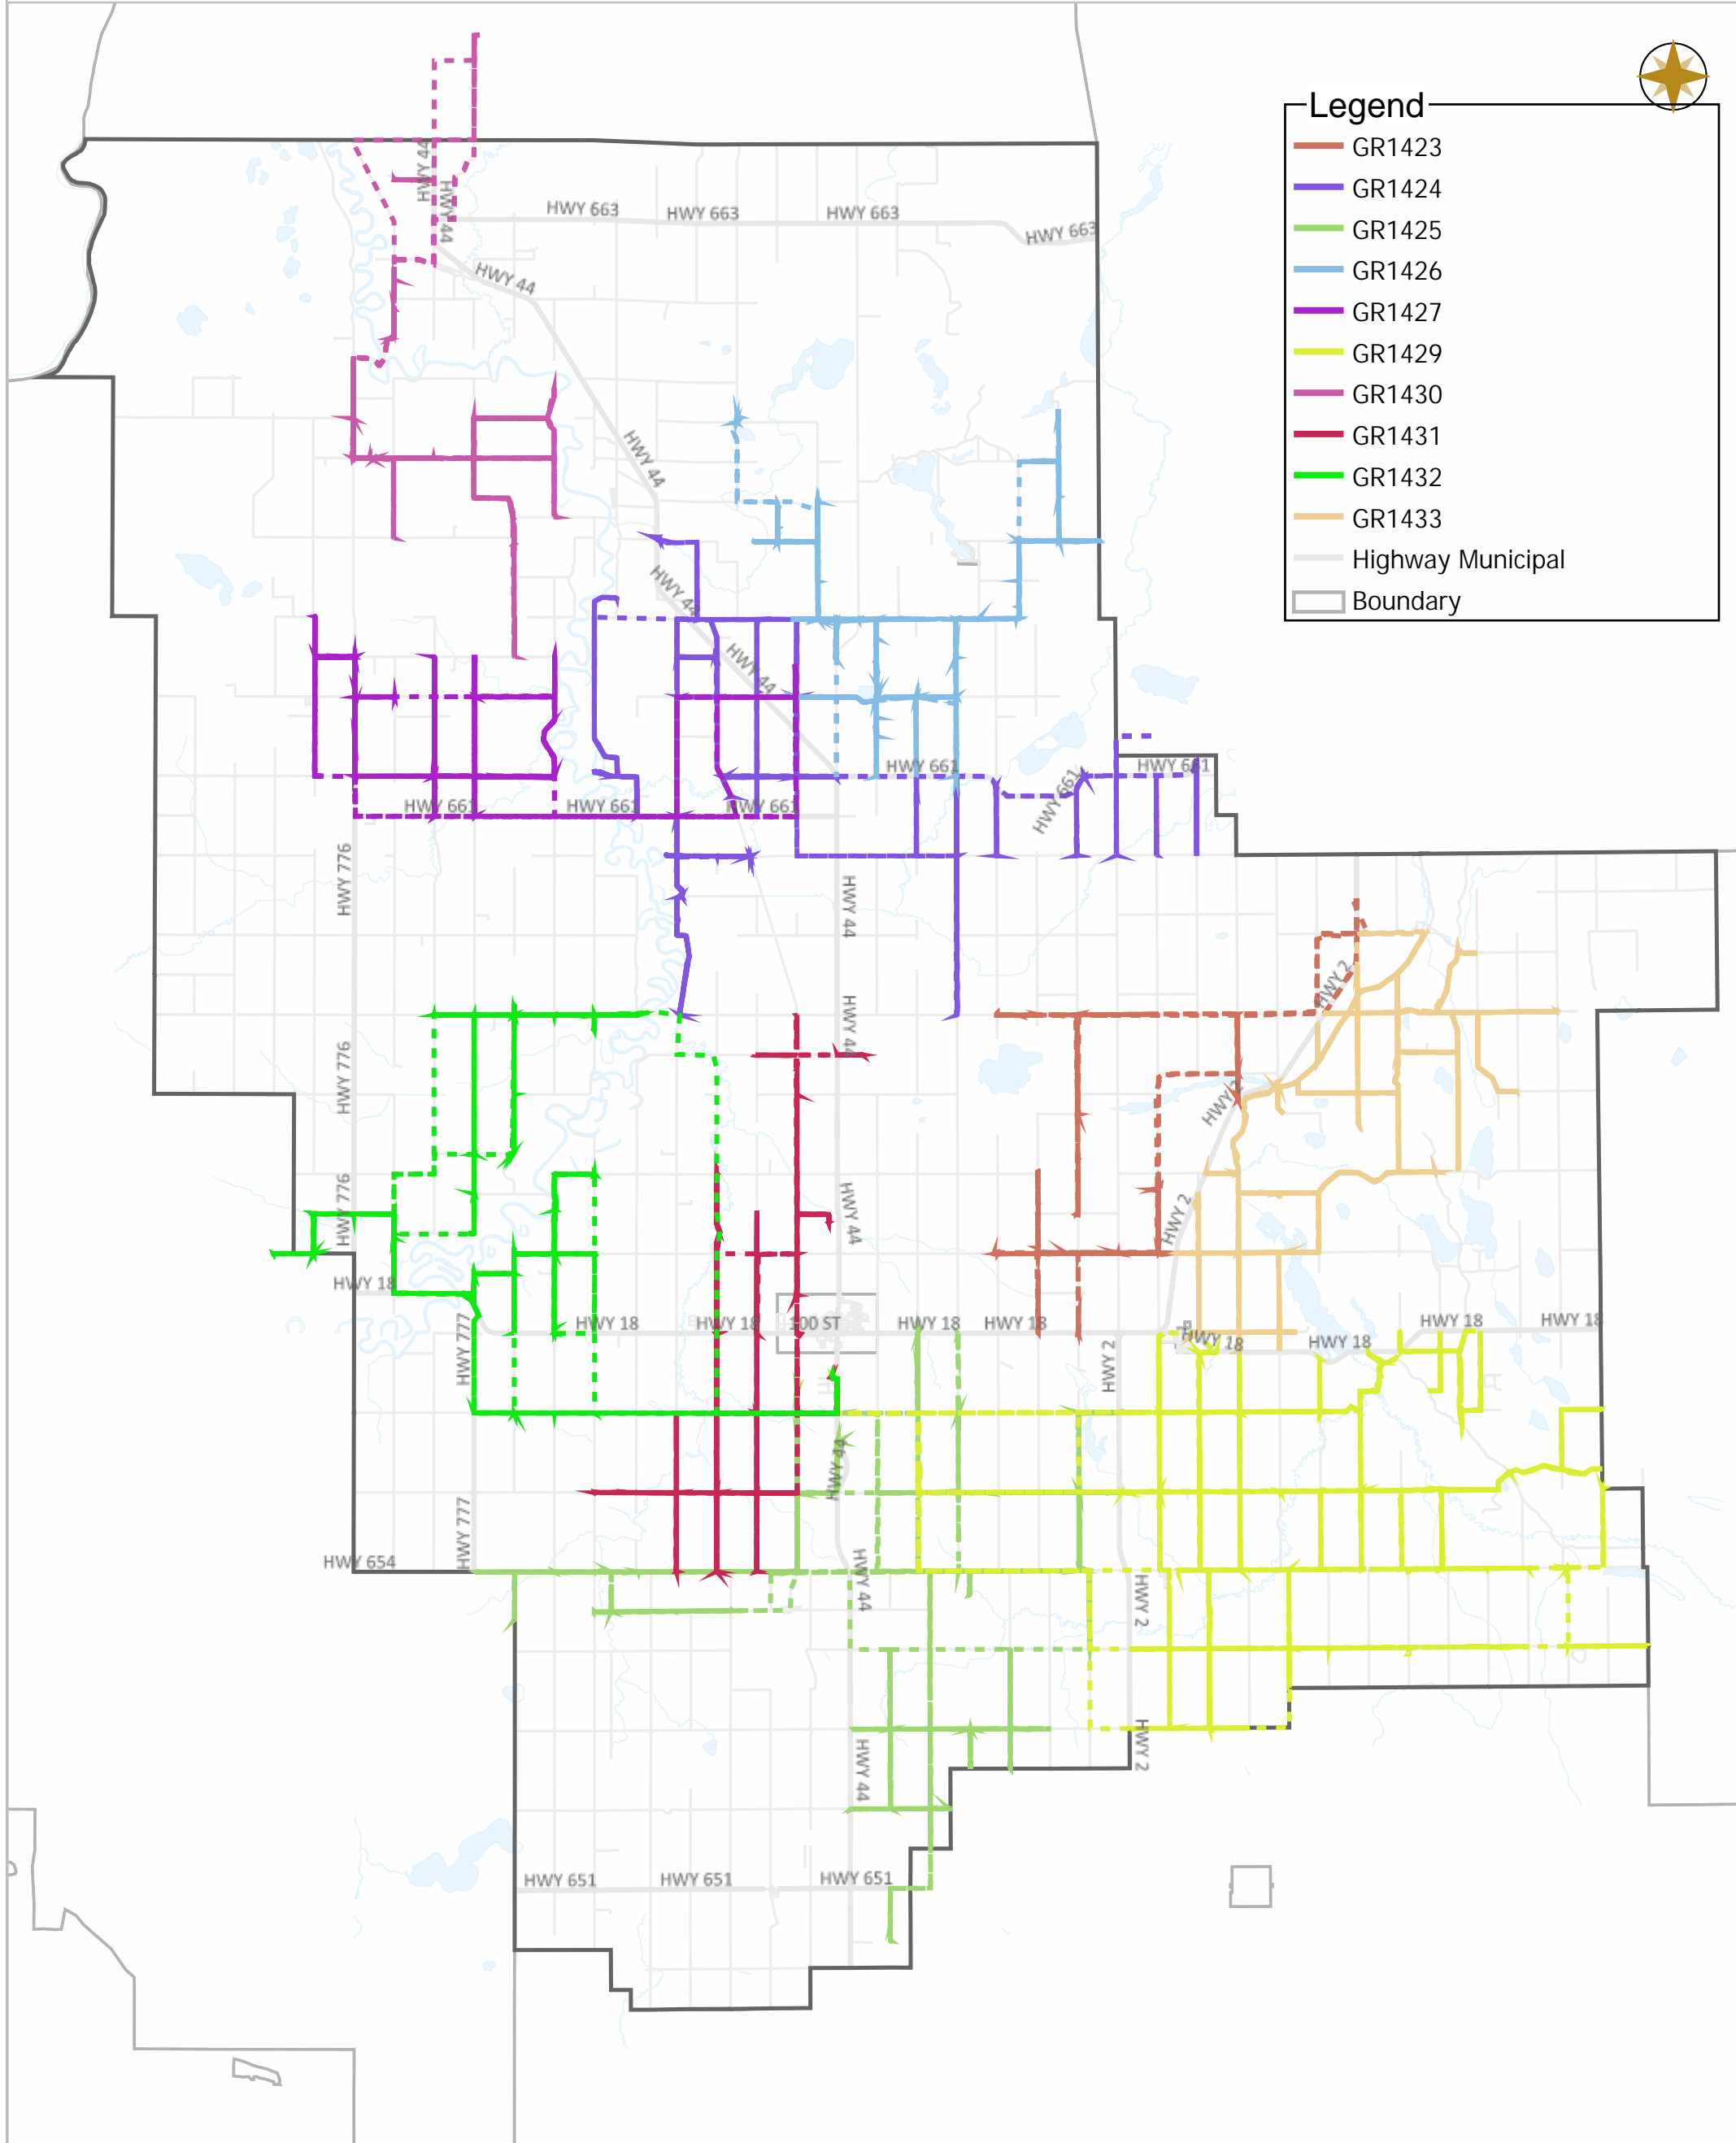

WESTLOCK COUNTY - WEEKLY GRADING REPORT

10-06-2024 ~ 10-12-2024

Legend

- GR1423
- GR1424
- GR1425
- GR1426
- GR1427
- GR1429
- GR1430
- GR1431
- GR1432
- GR1433
- Highway Municipal
- Boundary

Scale

WESTLOCK COUNTY MAP

10336 – 106 Street
 Westlock, Alberta T7P 2G1
 Tel: 780-349-3346
 Toll Free: 1-877-349-5880
 Fax: 780-349-2012

Map Projection: 3TM 114W NAD 83

Date: Oct.14, 2024

Scale

Legend

- Work Layers (Speed 1~7 mile/h)
- - - Tracking
- Roads