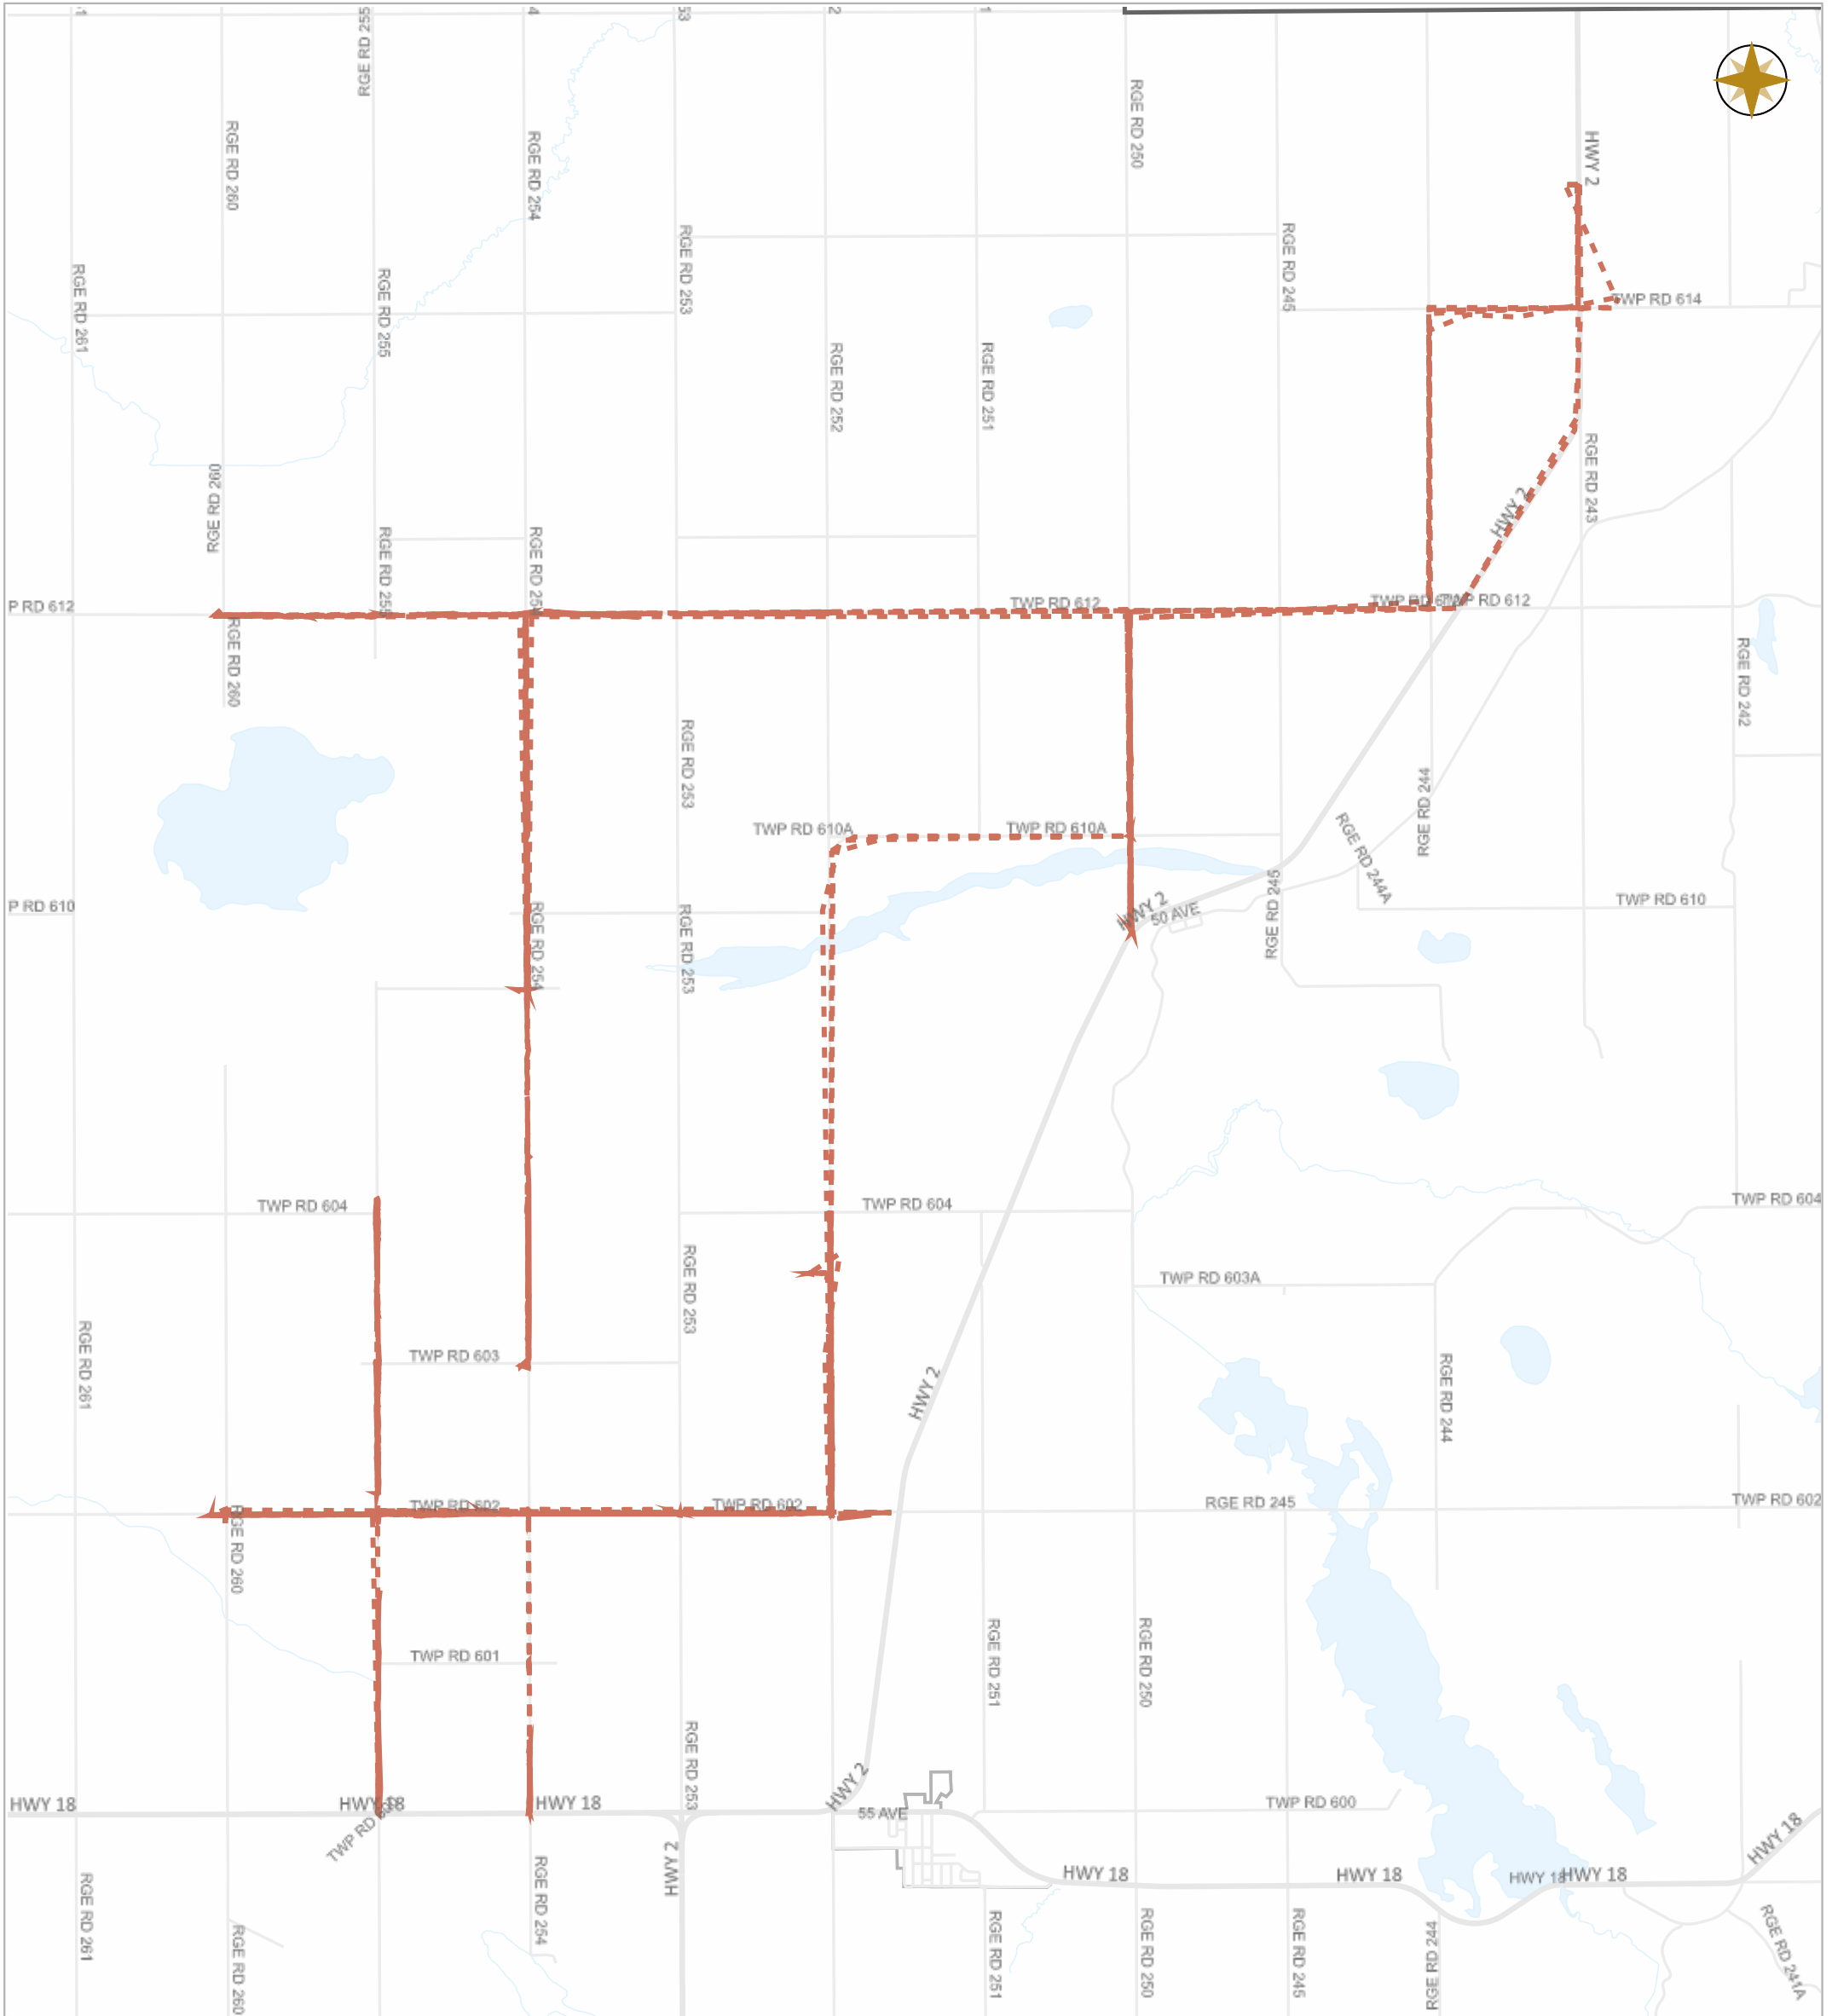

Legend

- Work Layers (Speed 1~7 mile/h)
- - - Tracking
- Roads

WESTLOCK COUNTY MAP

Map Projection: 3TM 114W NAD 83

10336 – 106 Street
Westlock, Alberta T7P 2G1

Tel: 780-349-3346
Toll Free: 1-877-349-5880
Fax: 780-349-2012

Date: Oct.14, 2024