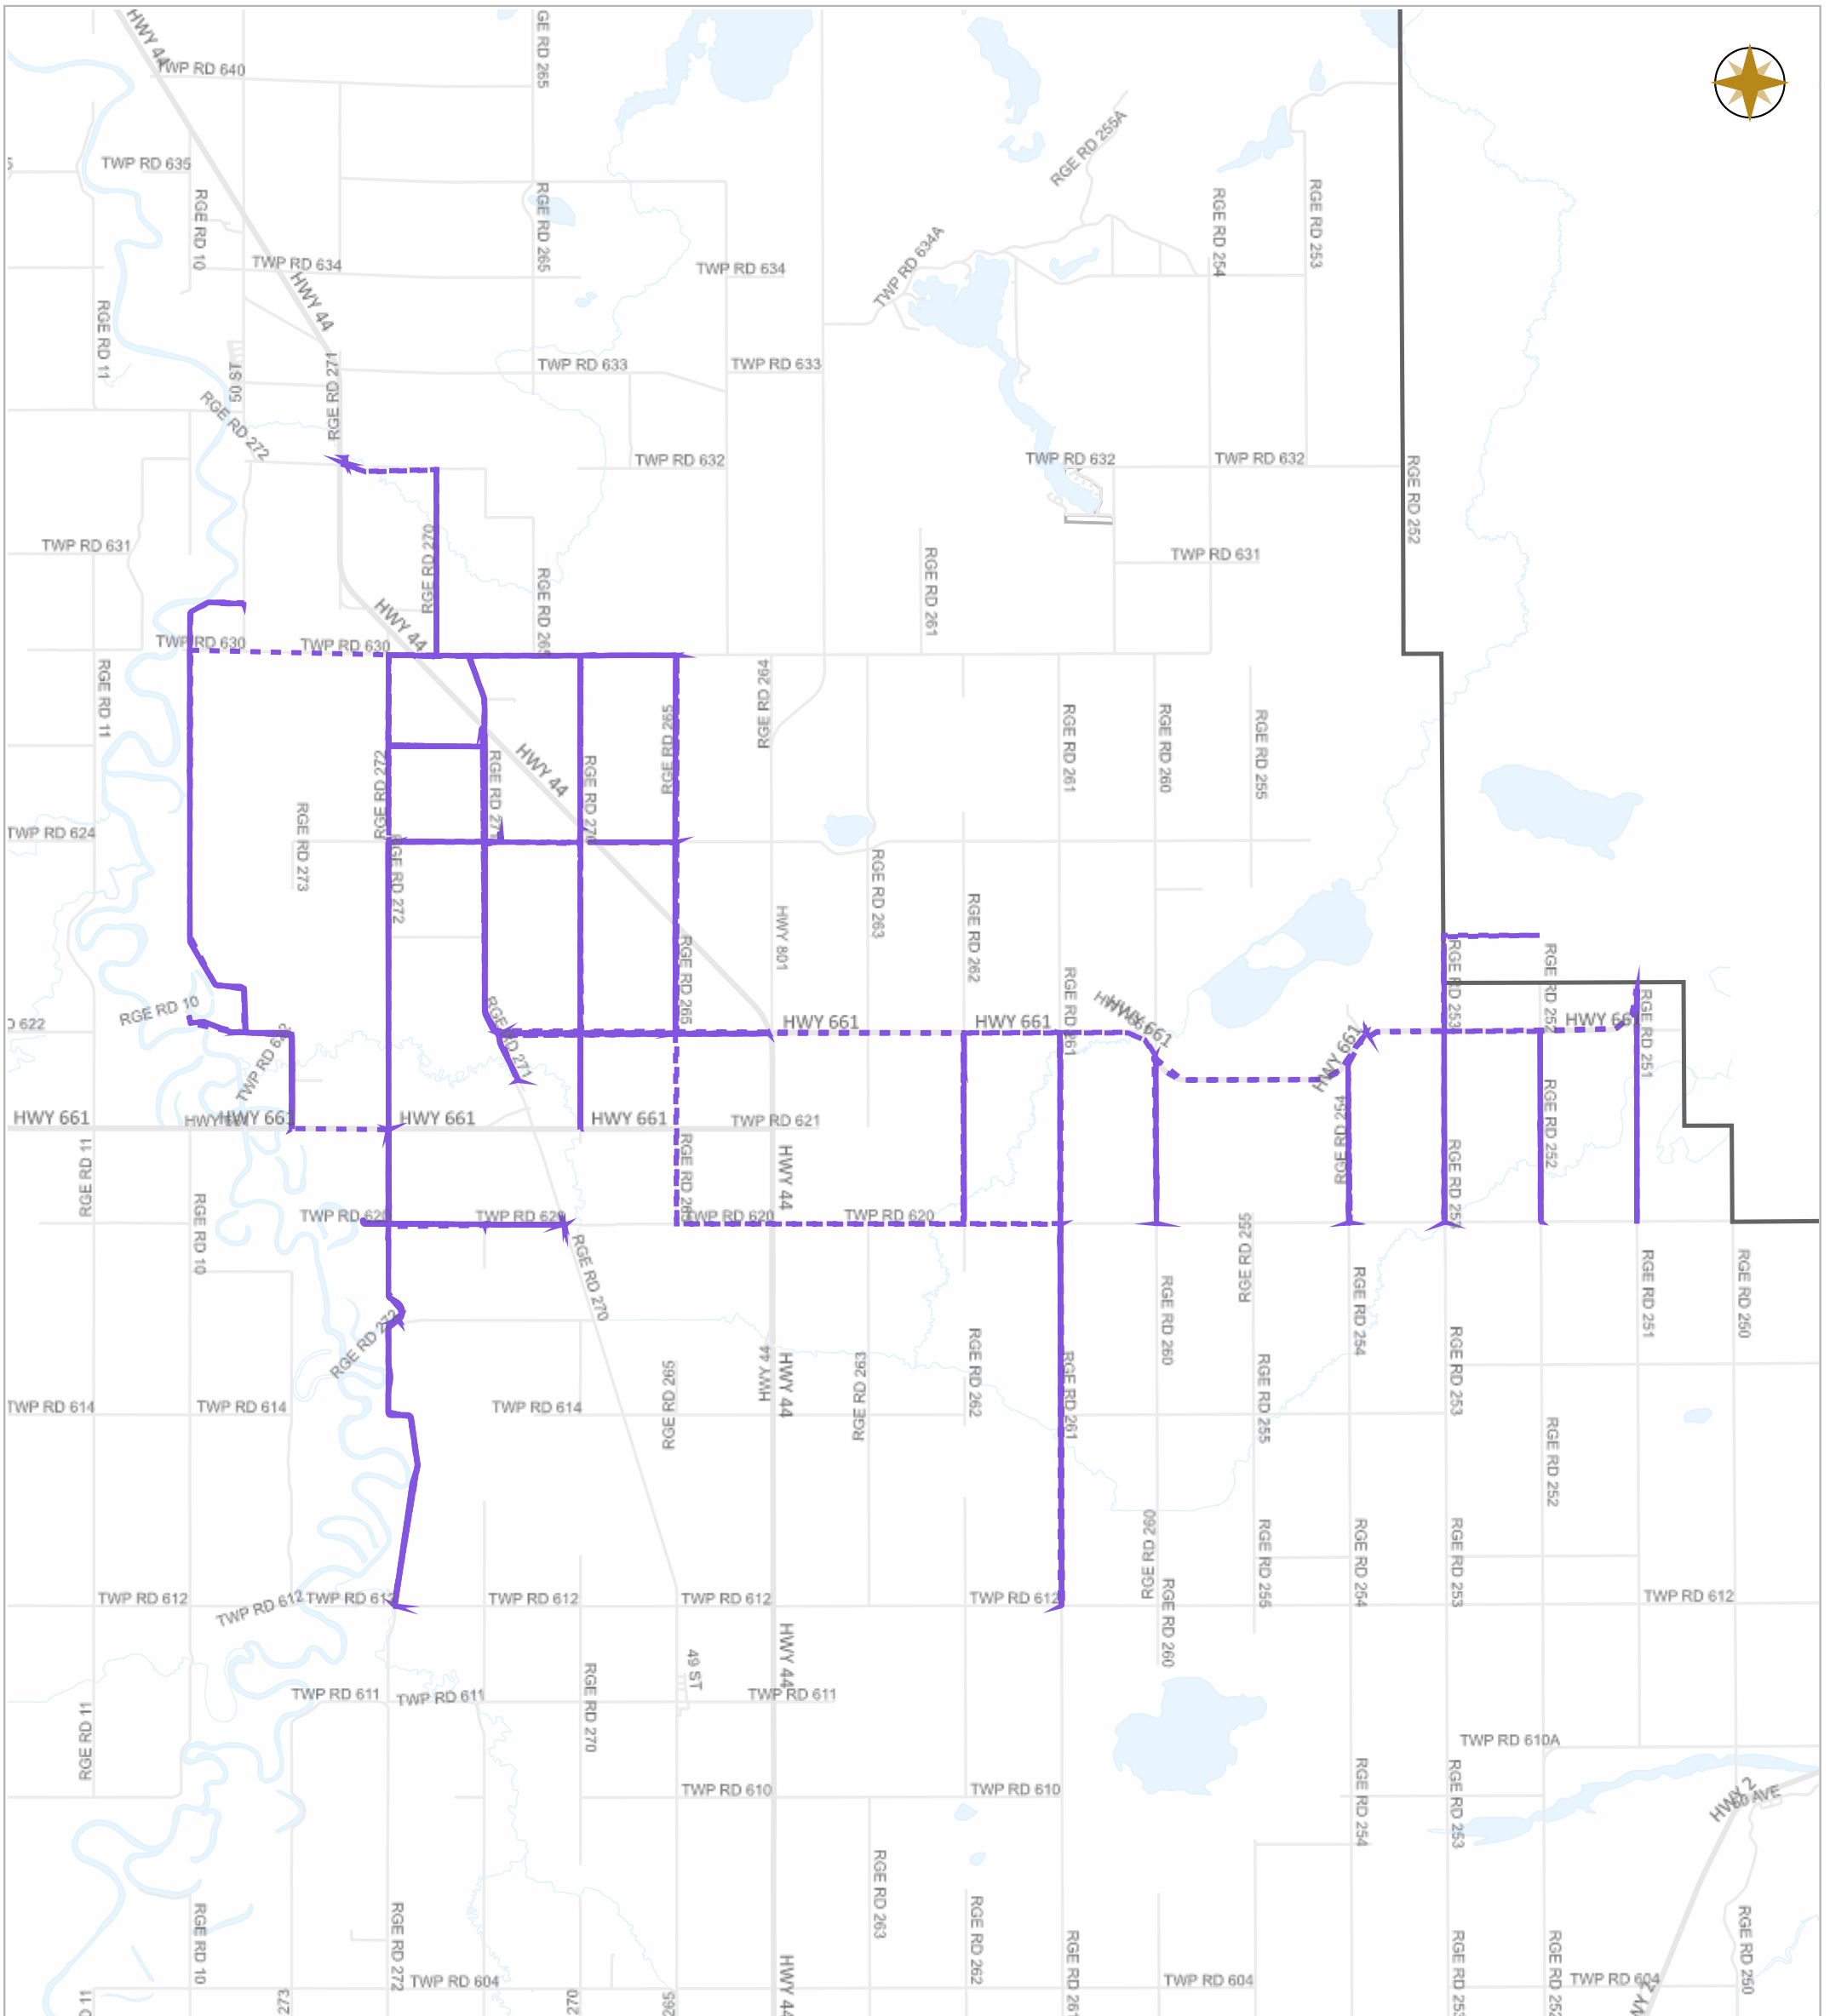

Legend

- Work Layers (Speed 1~7 mile/h)
- - - Tracking
- Roads

WESTLOCK COUNTY MAP

Map Projection: 3TM 114W NAD 83

10336 – 106 Street
Westlock, Alberta T7P 2G1

Tel: 780-349-3346
Toll Free: 1-877-349-5880
Fax: 780-349-2012

Date: Oct.14, 2024