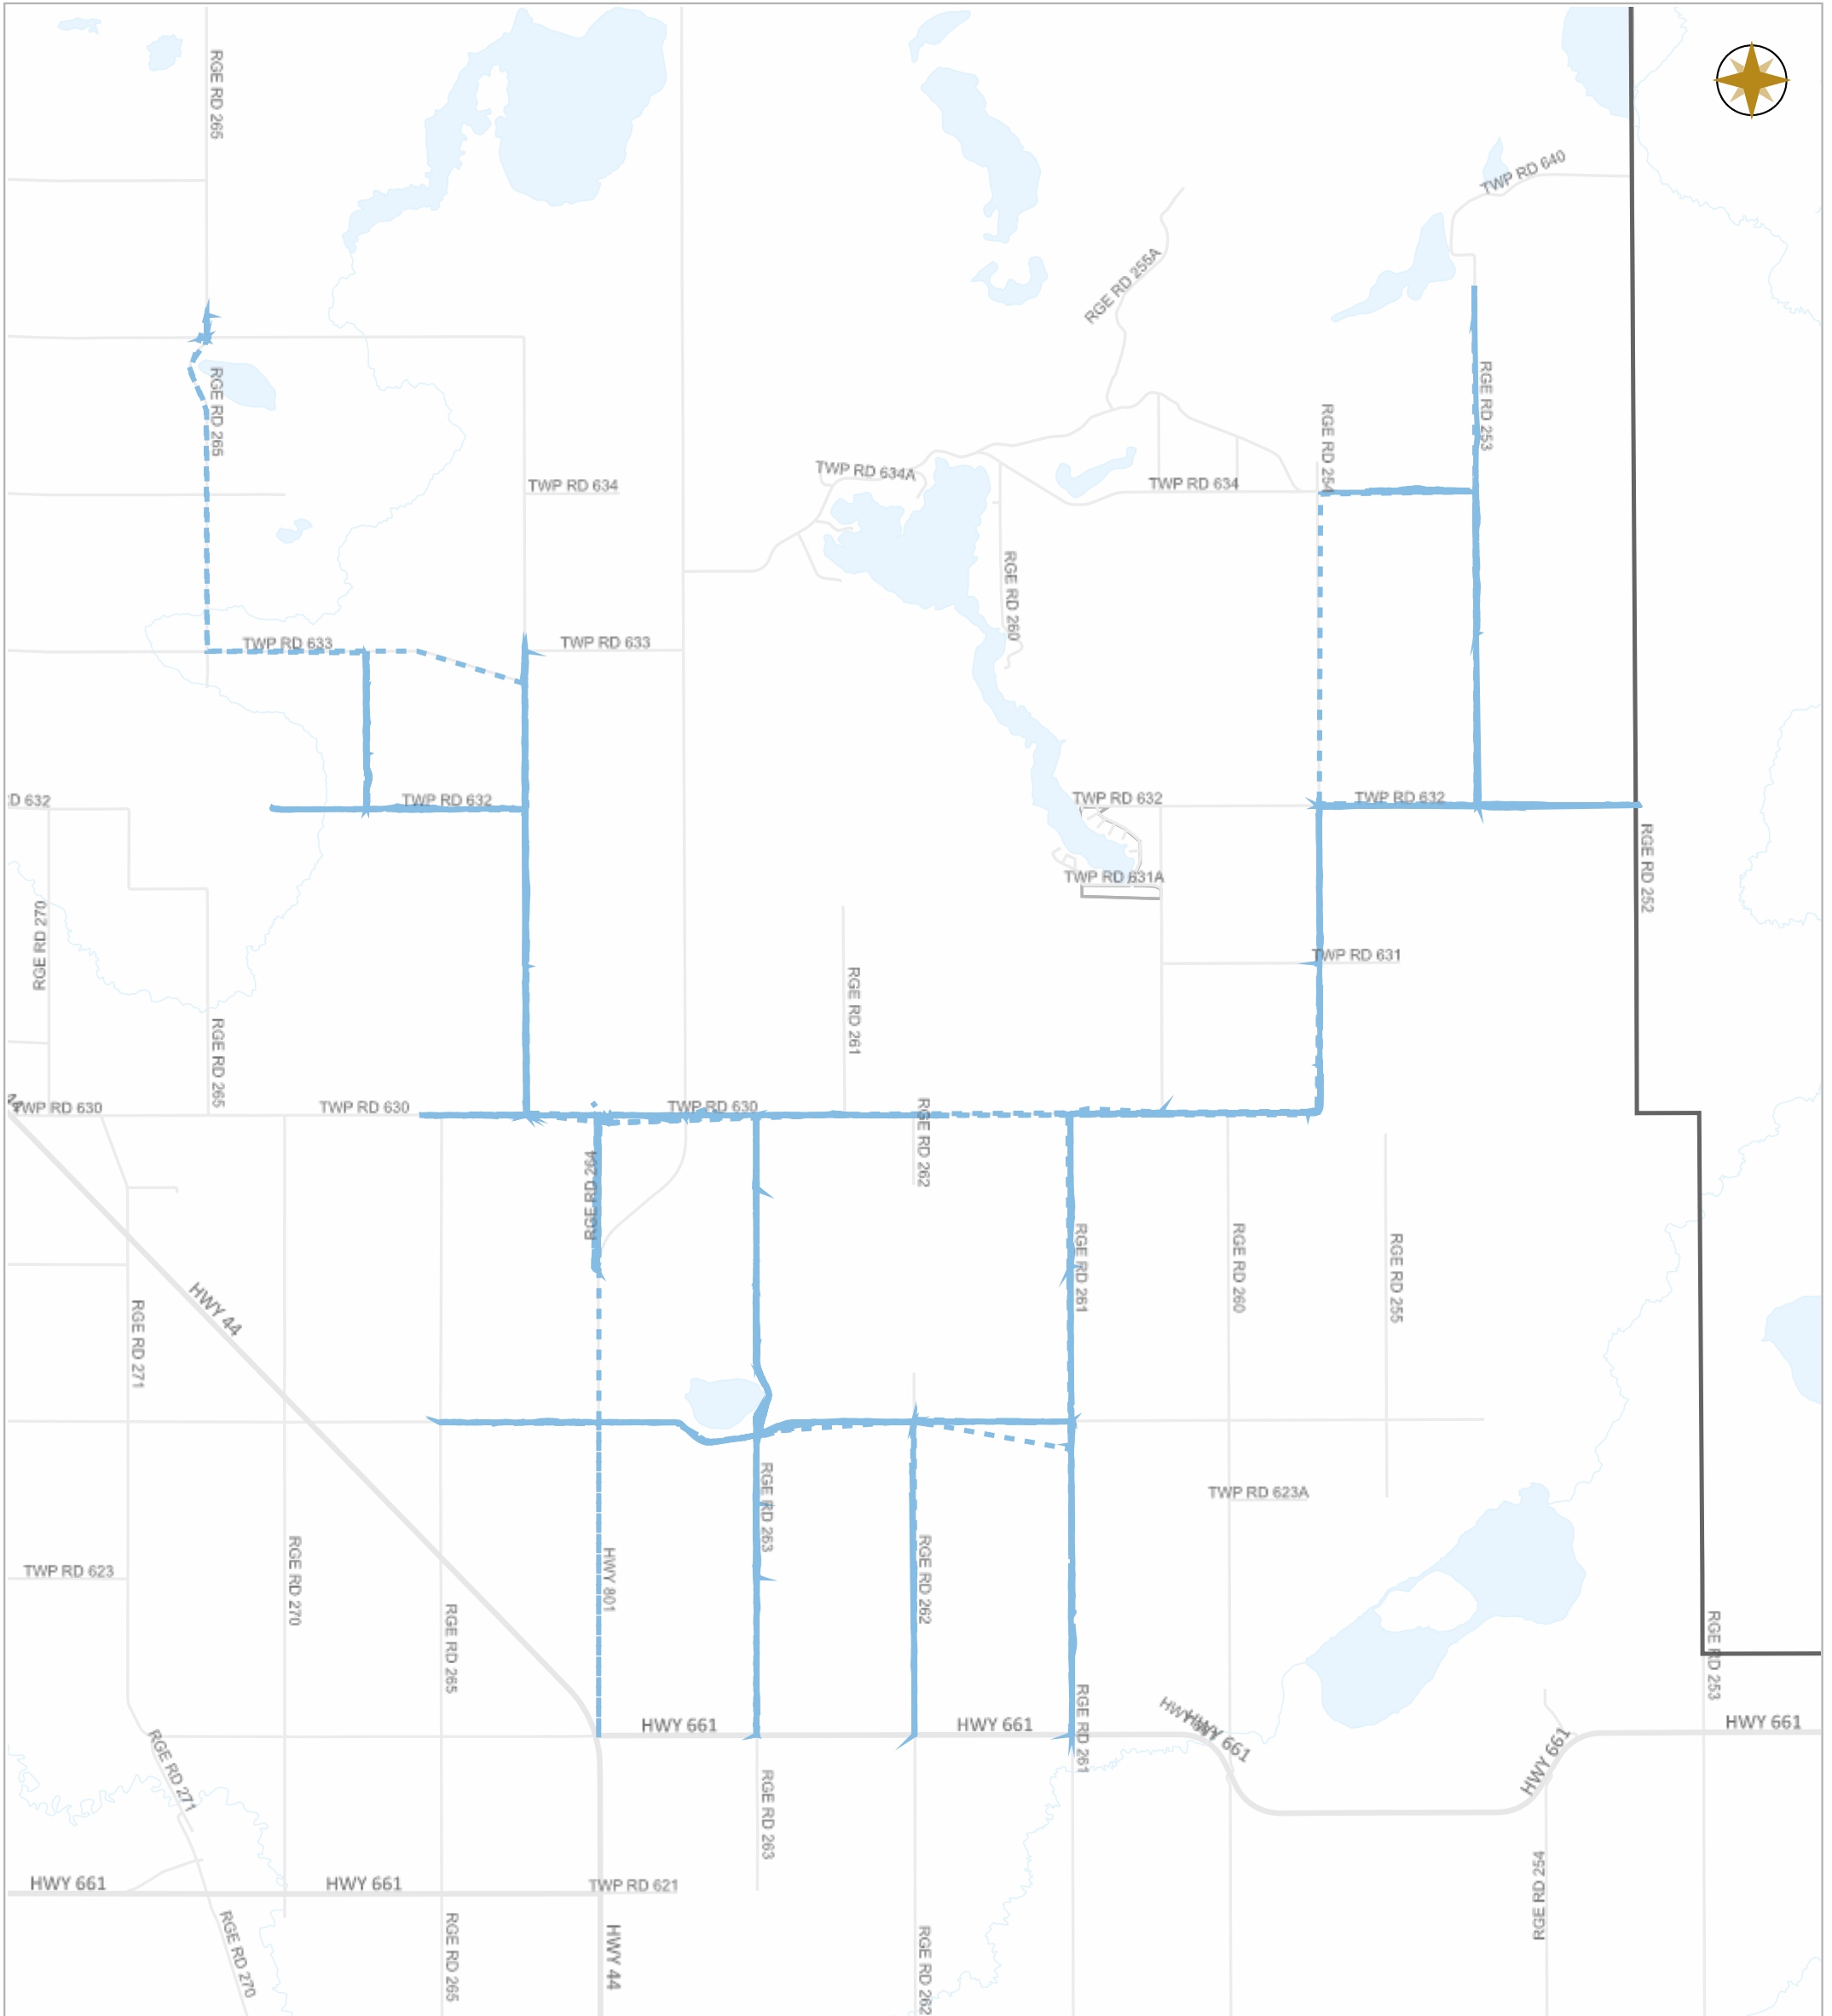

Legend

- Work Layers (Speed 1~7 mile/h)
- - - Tracking
- Roads

WESTLOCK COUNTY MAP

Map Projection: 3TM 114W NAD 83

10336 – 106 Street
Westlock, Alberta T7P 2G1

Tel: 780-349-3346
Toll Free: 1-877-349-5880
Fax: 780-349-2012

Date: Oct.14, 2024