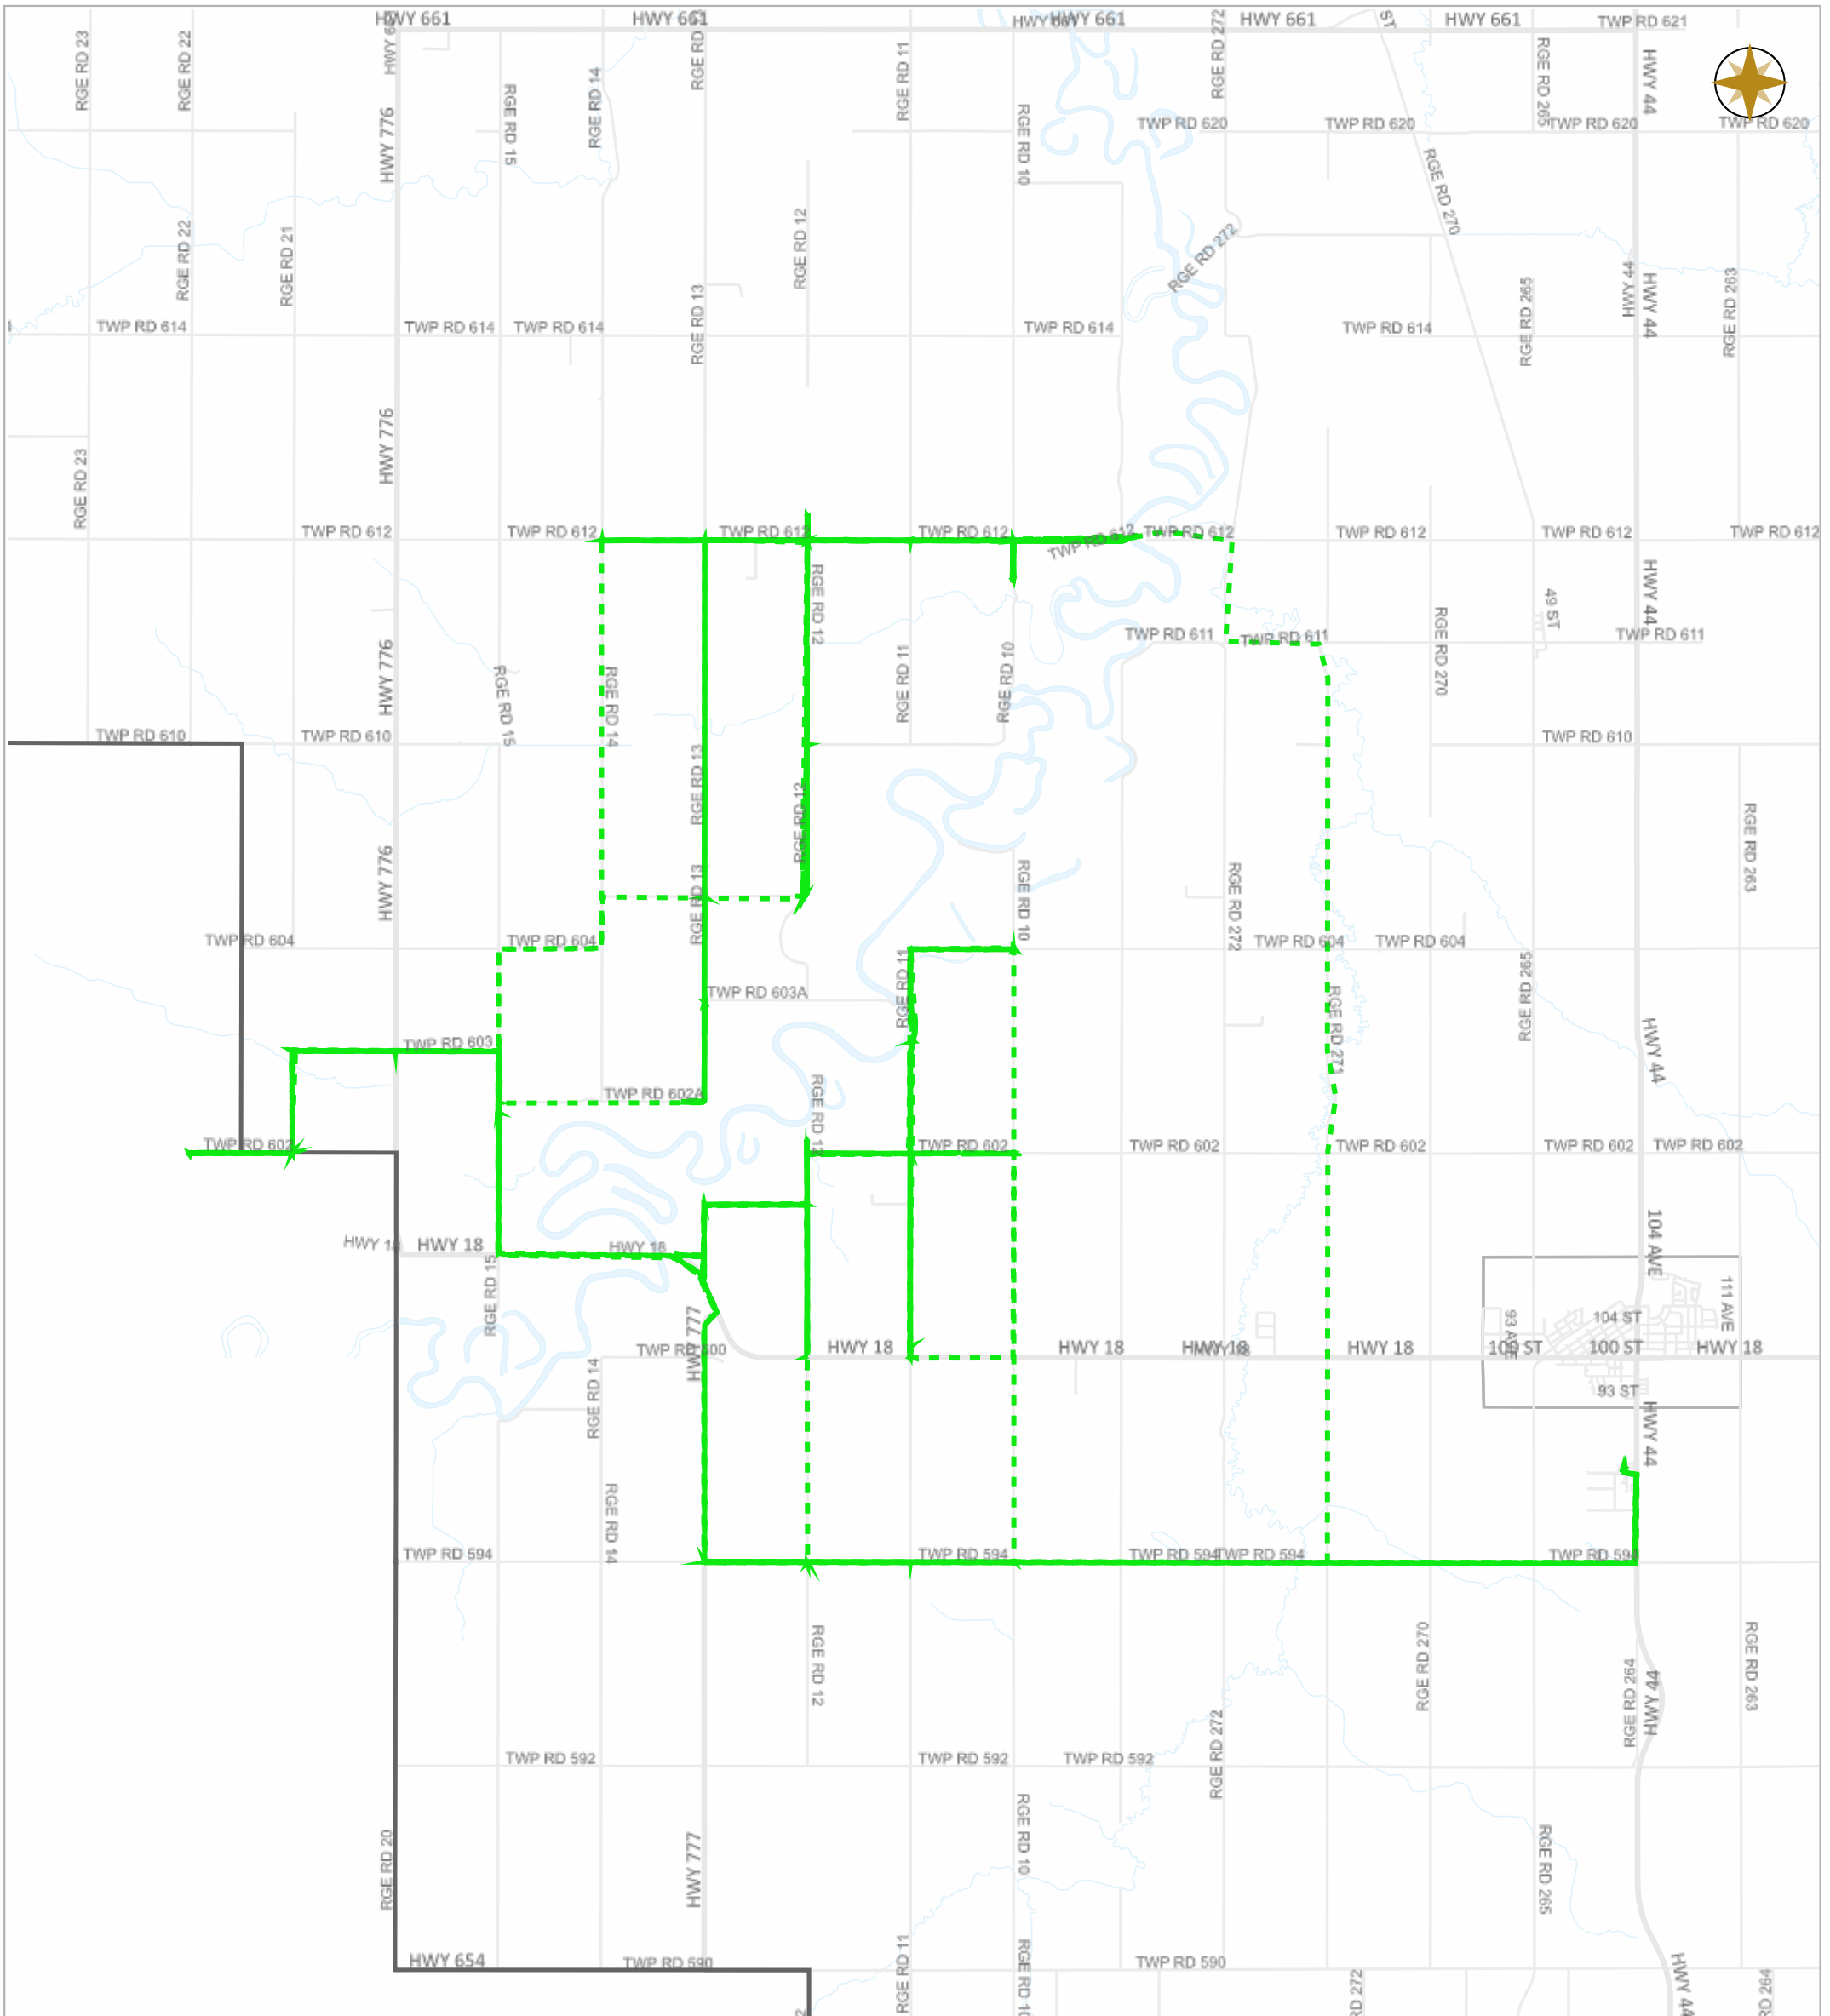

Legend

- Work Layers (Speed 1~7 mile/h)
- - - Tracking
- Roads

WESTLOCK COUNTY MAP

Map Projection: 3TM 114W NAD 83

10336 – 106 Street
Westlock, Alberta T7P 2G1

Tel: 780-349-3346
Toll Free: 1-877-349-5880
Fax: 780-349-2012

Date: Oct.14, 2024