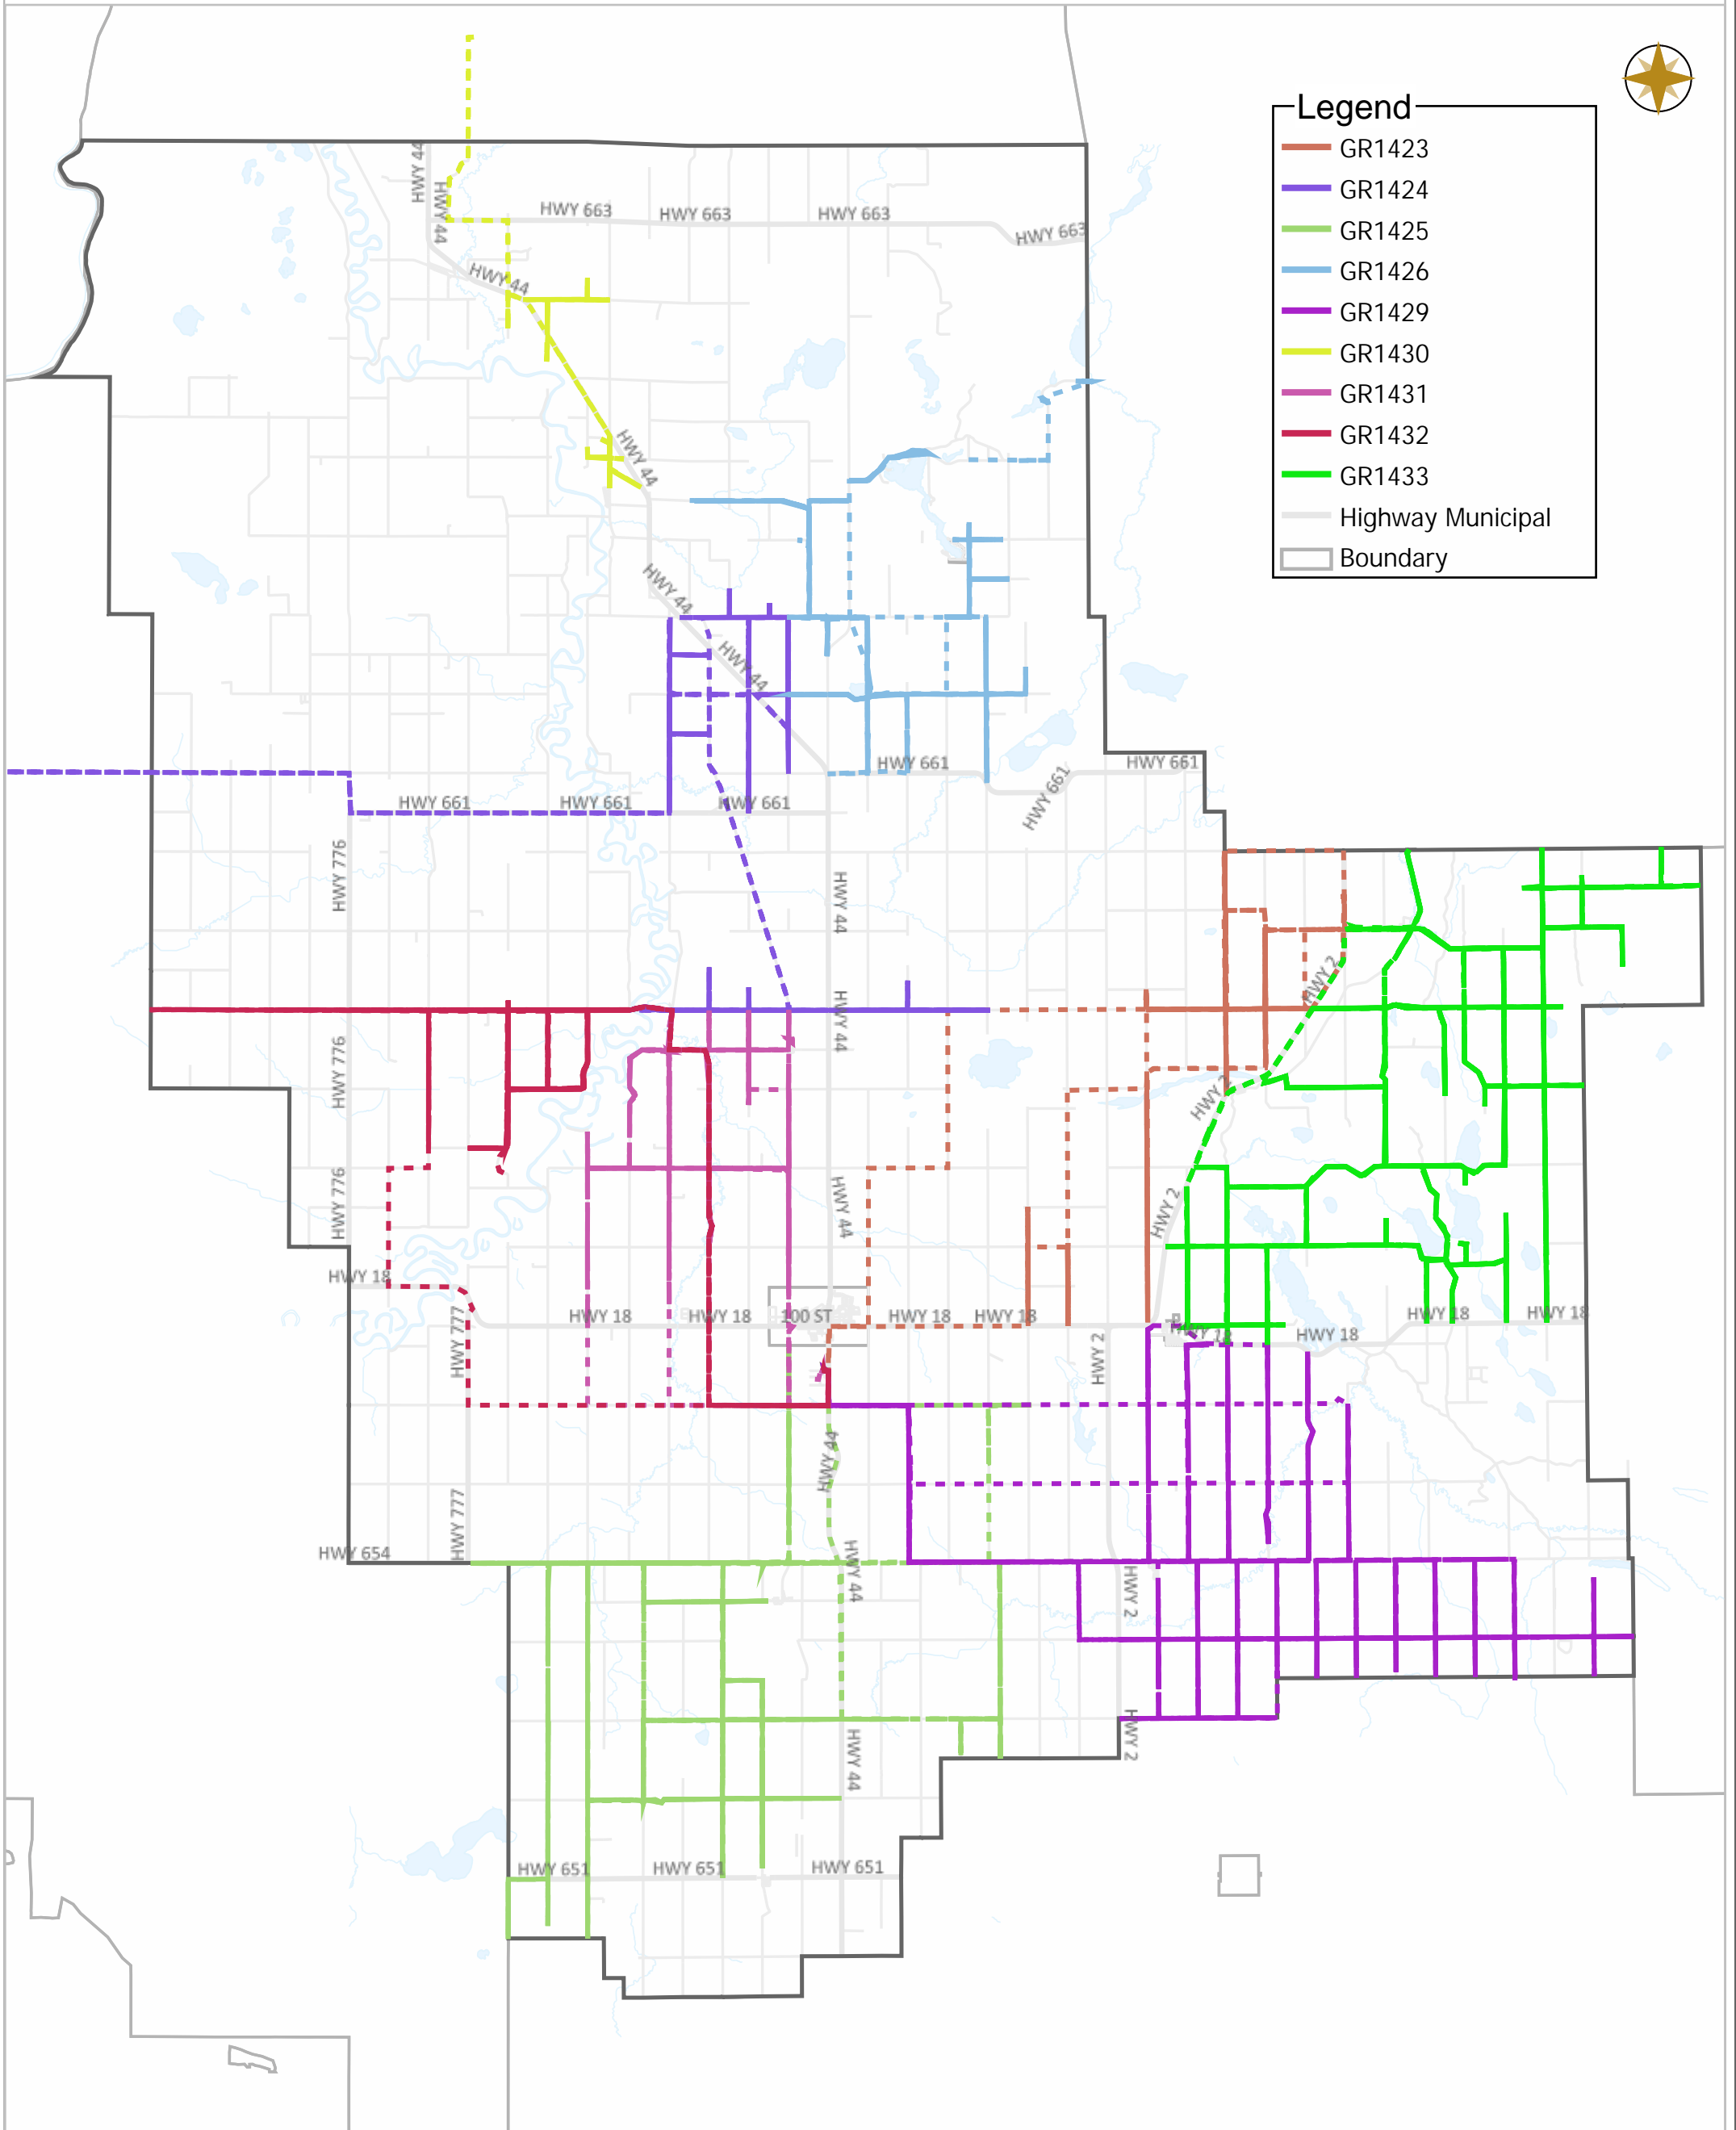

# WESTLOCK COUNTY - WEEKLY GRADING REPORT

07-14-2024 ~ 07-20-2024

### Legend

- GR1423
- GR1424
- GR1425
- GR1426
- GR1429
- GR1430
- GR1431
- GR1432
- GR1433
- Highway Municipal
- Boundary

5 0 5 10 15 km

2 0 2 4 6 mile

Scale