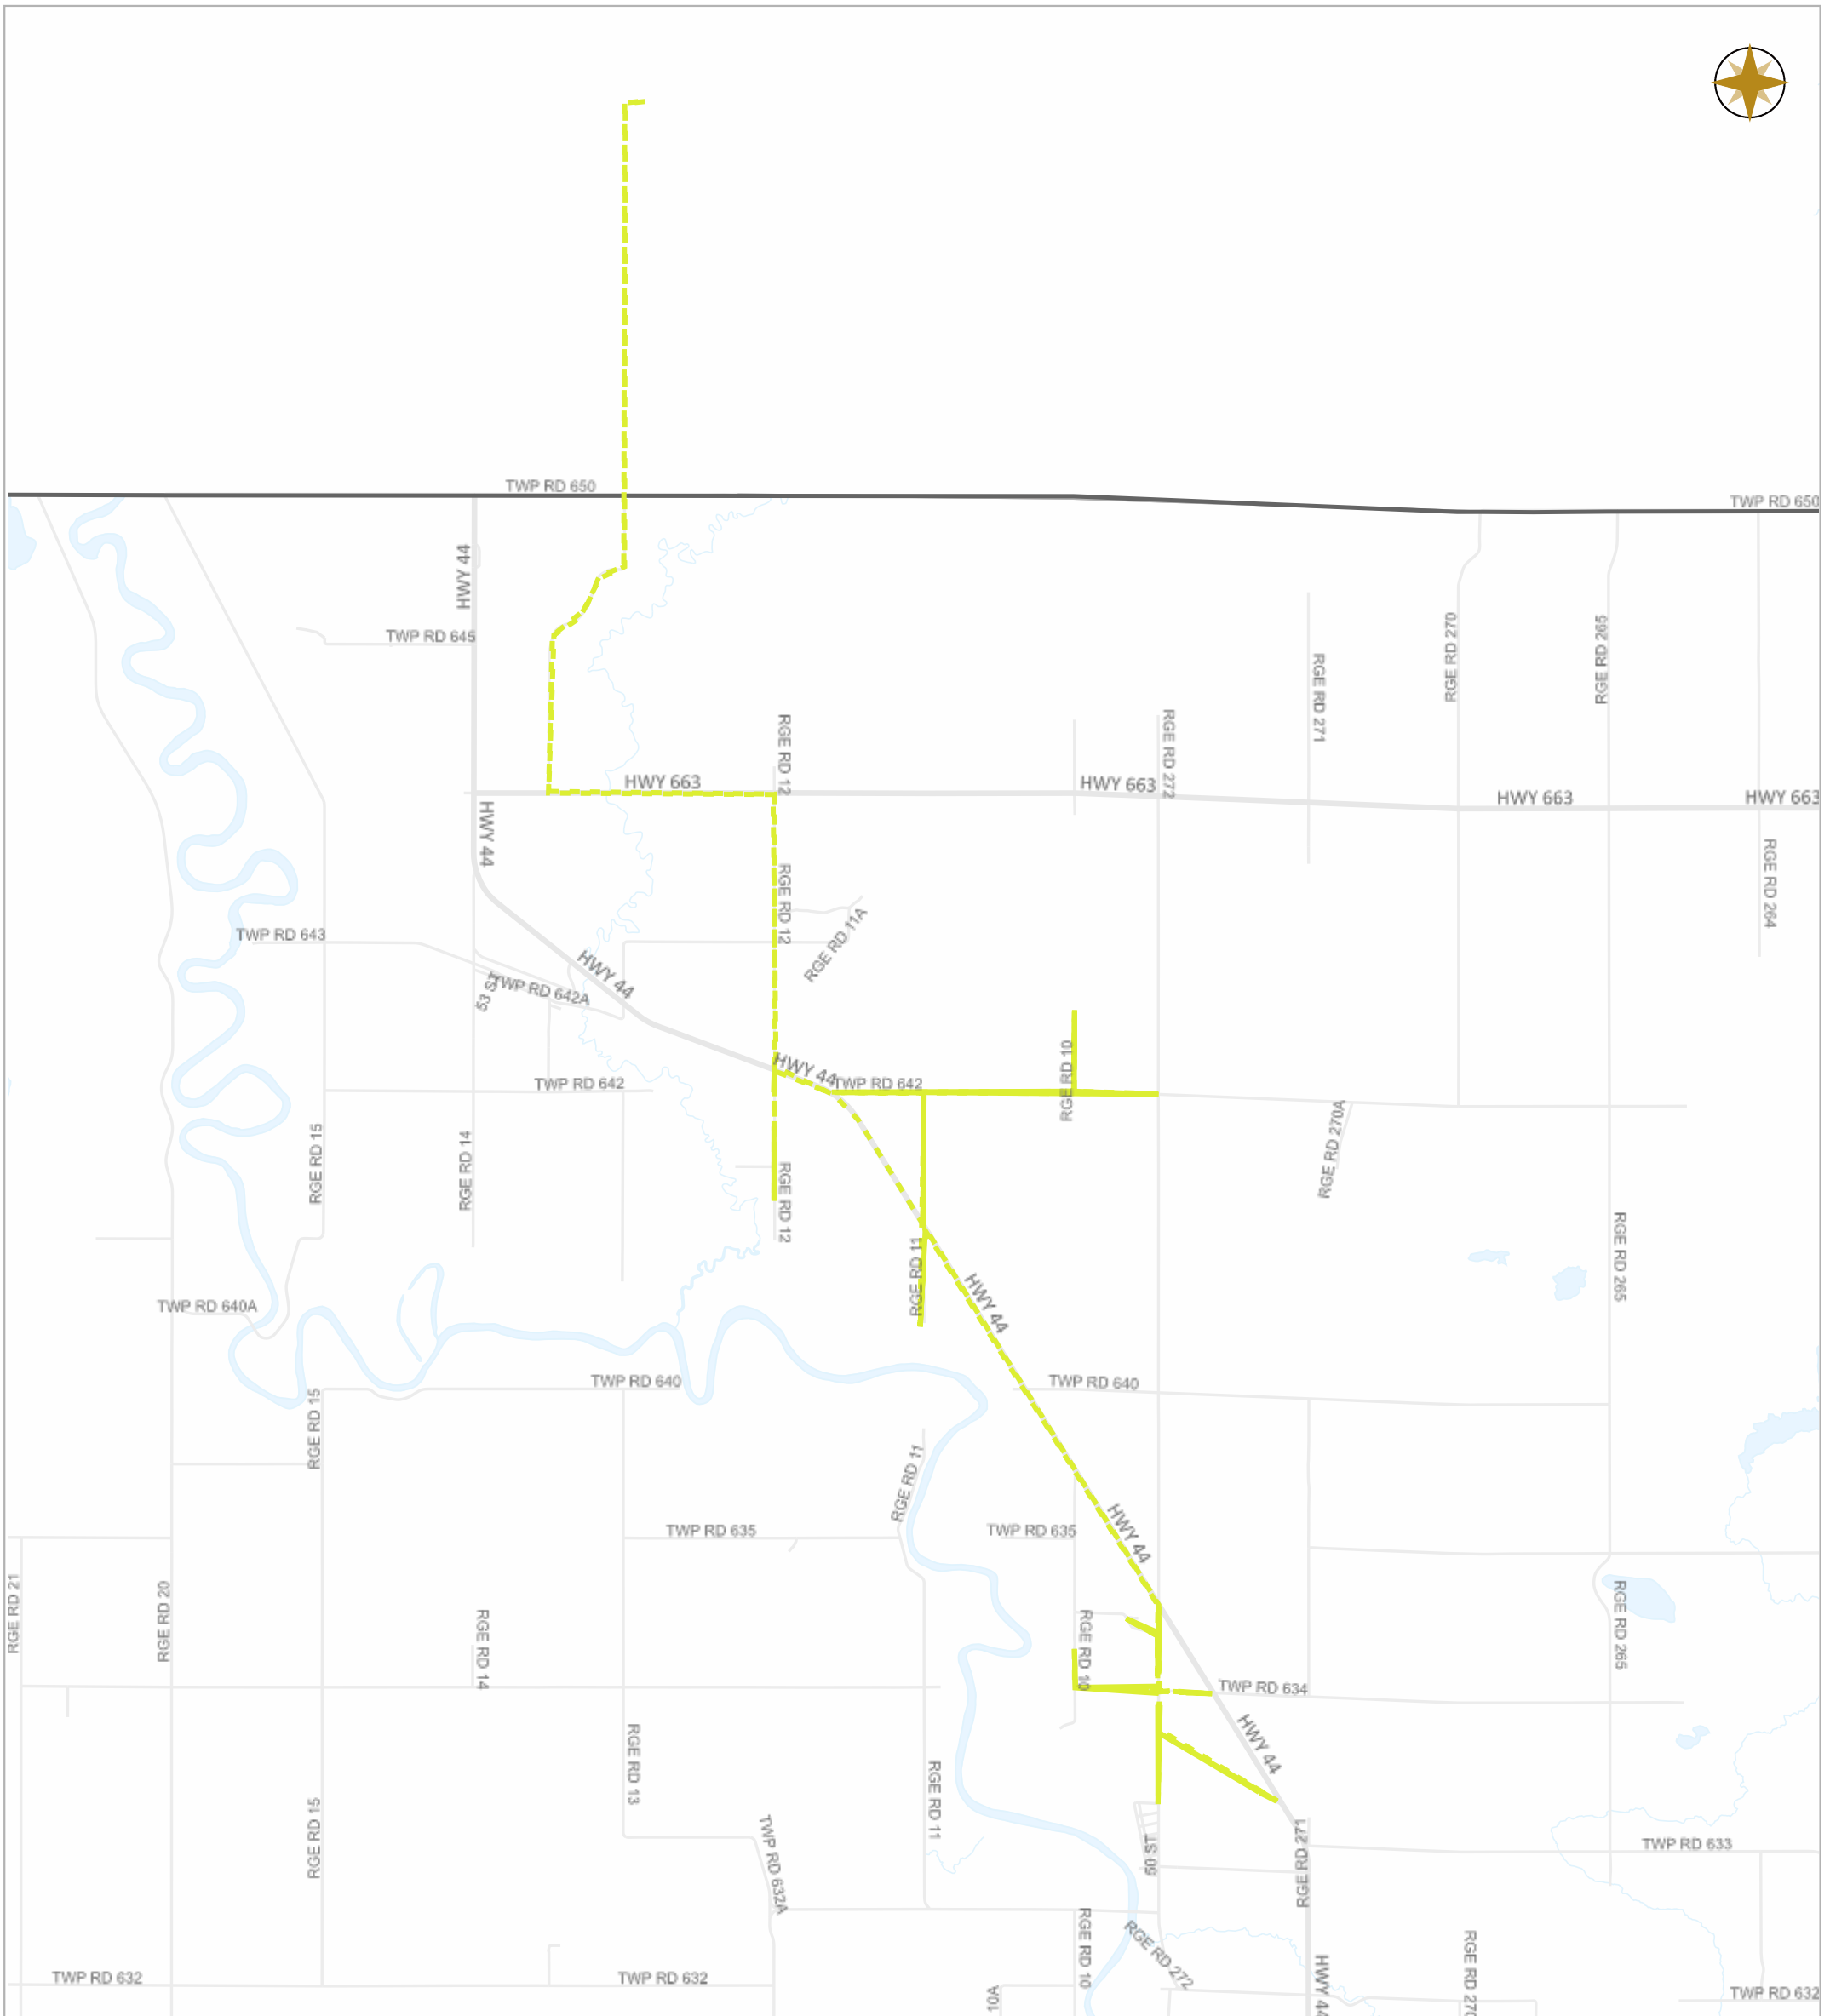

Legend

- Work Layers (Speed 1~7 mile/h)
- - - Tracking
- Roads

WESTLOCK COUNTY MAP

Map Projection: 3TM 114W NAD 83

10336 – 106 Street
Westlock, Alberta T7P 2G1

Tel: 780-349-3346
Toll Free: 1-877-349-5880
Fax: 780-349-2012

Date: Jul.22, 2024