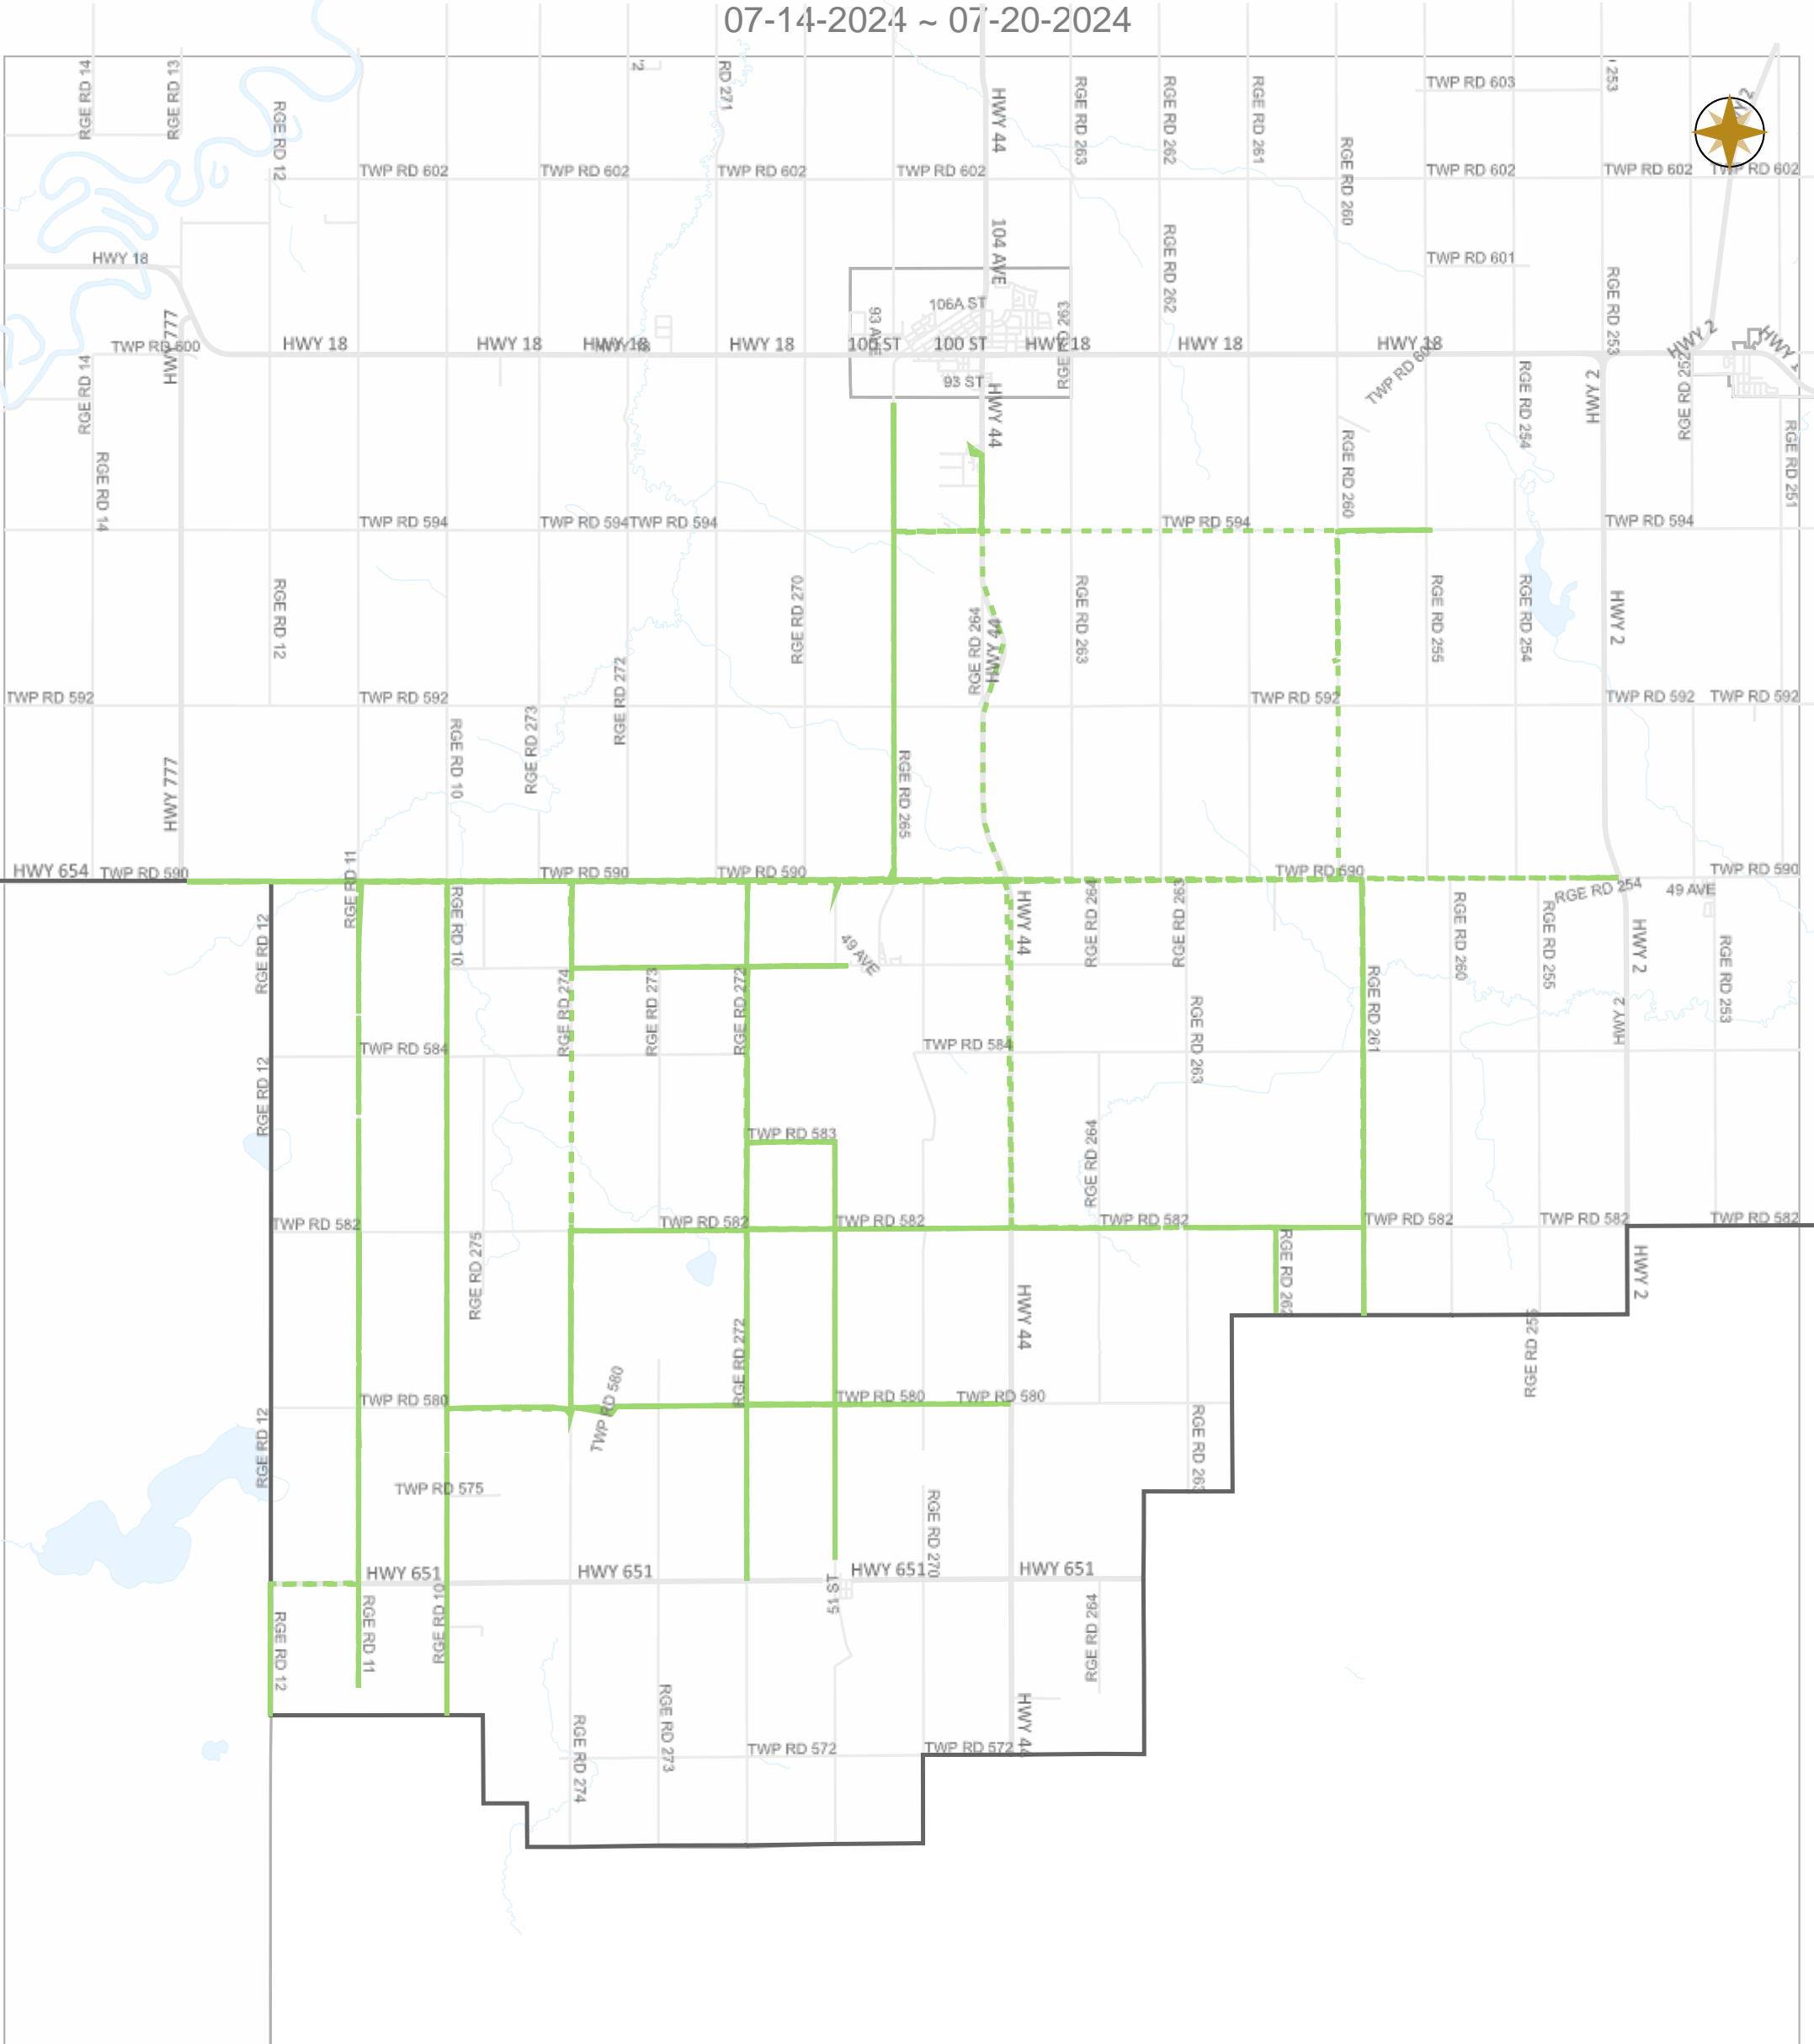

1. **Legend**
2. Work Layers (Speed 1~7 mile/h)
   - Tracking
   - Roads

WESTLOCK COUNTY MAP

Map Projection: 3TM 114W NAD 83

10336 – 106 Street
Westlock, Alberta T7P 2G1
Tel: 780-349-3346
Toll Free: 1-877-349-5880
Fax: 780-349-2012

Date: Jul.22, 2024