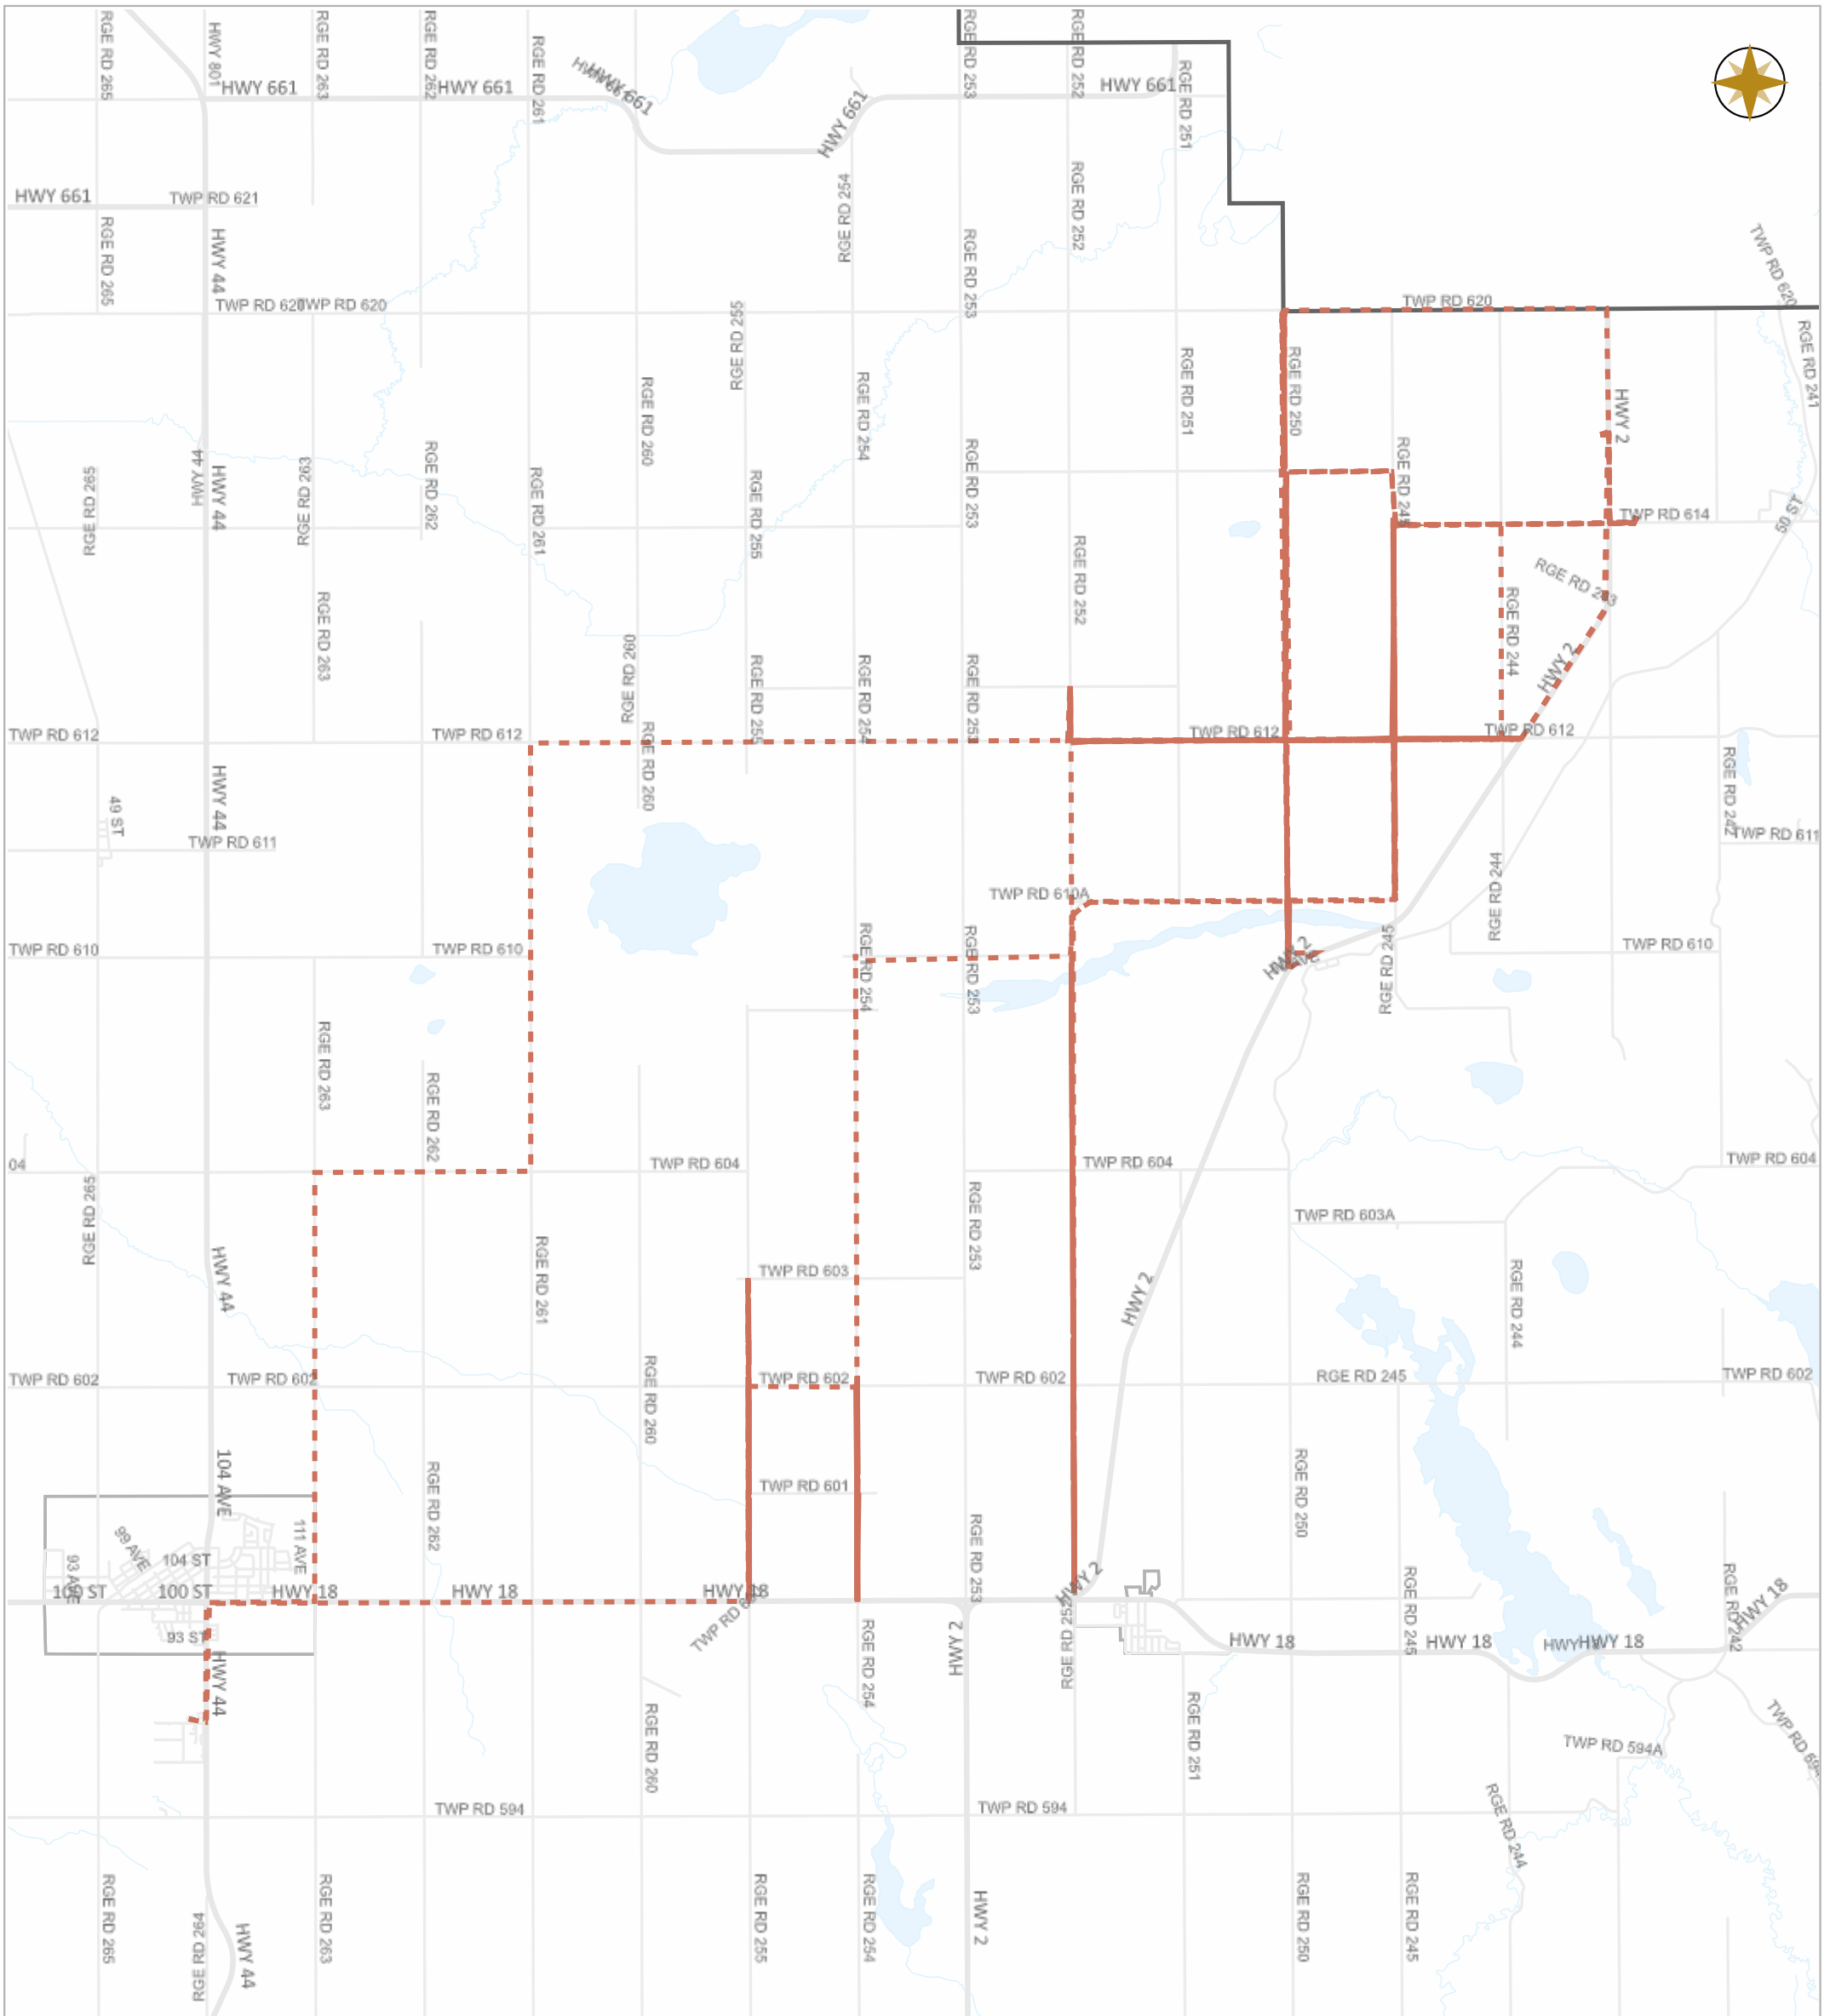

Legend

- Work Layers (Speed 1~7 mile/h)
- - - Tracking
- Roads

WESTLOCK COUNTY MAP

Map Projection: 3TM 114W NAD 83

10336 – 106 Street
Westlock, Alberta T7P 2G1

Tel: 780-349-3346
Toll Free: 1-877-349-5880
Fax: 780-349-2012

Date: Jul.22, 2024