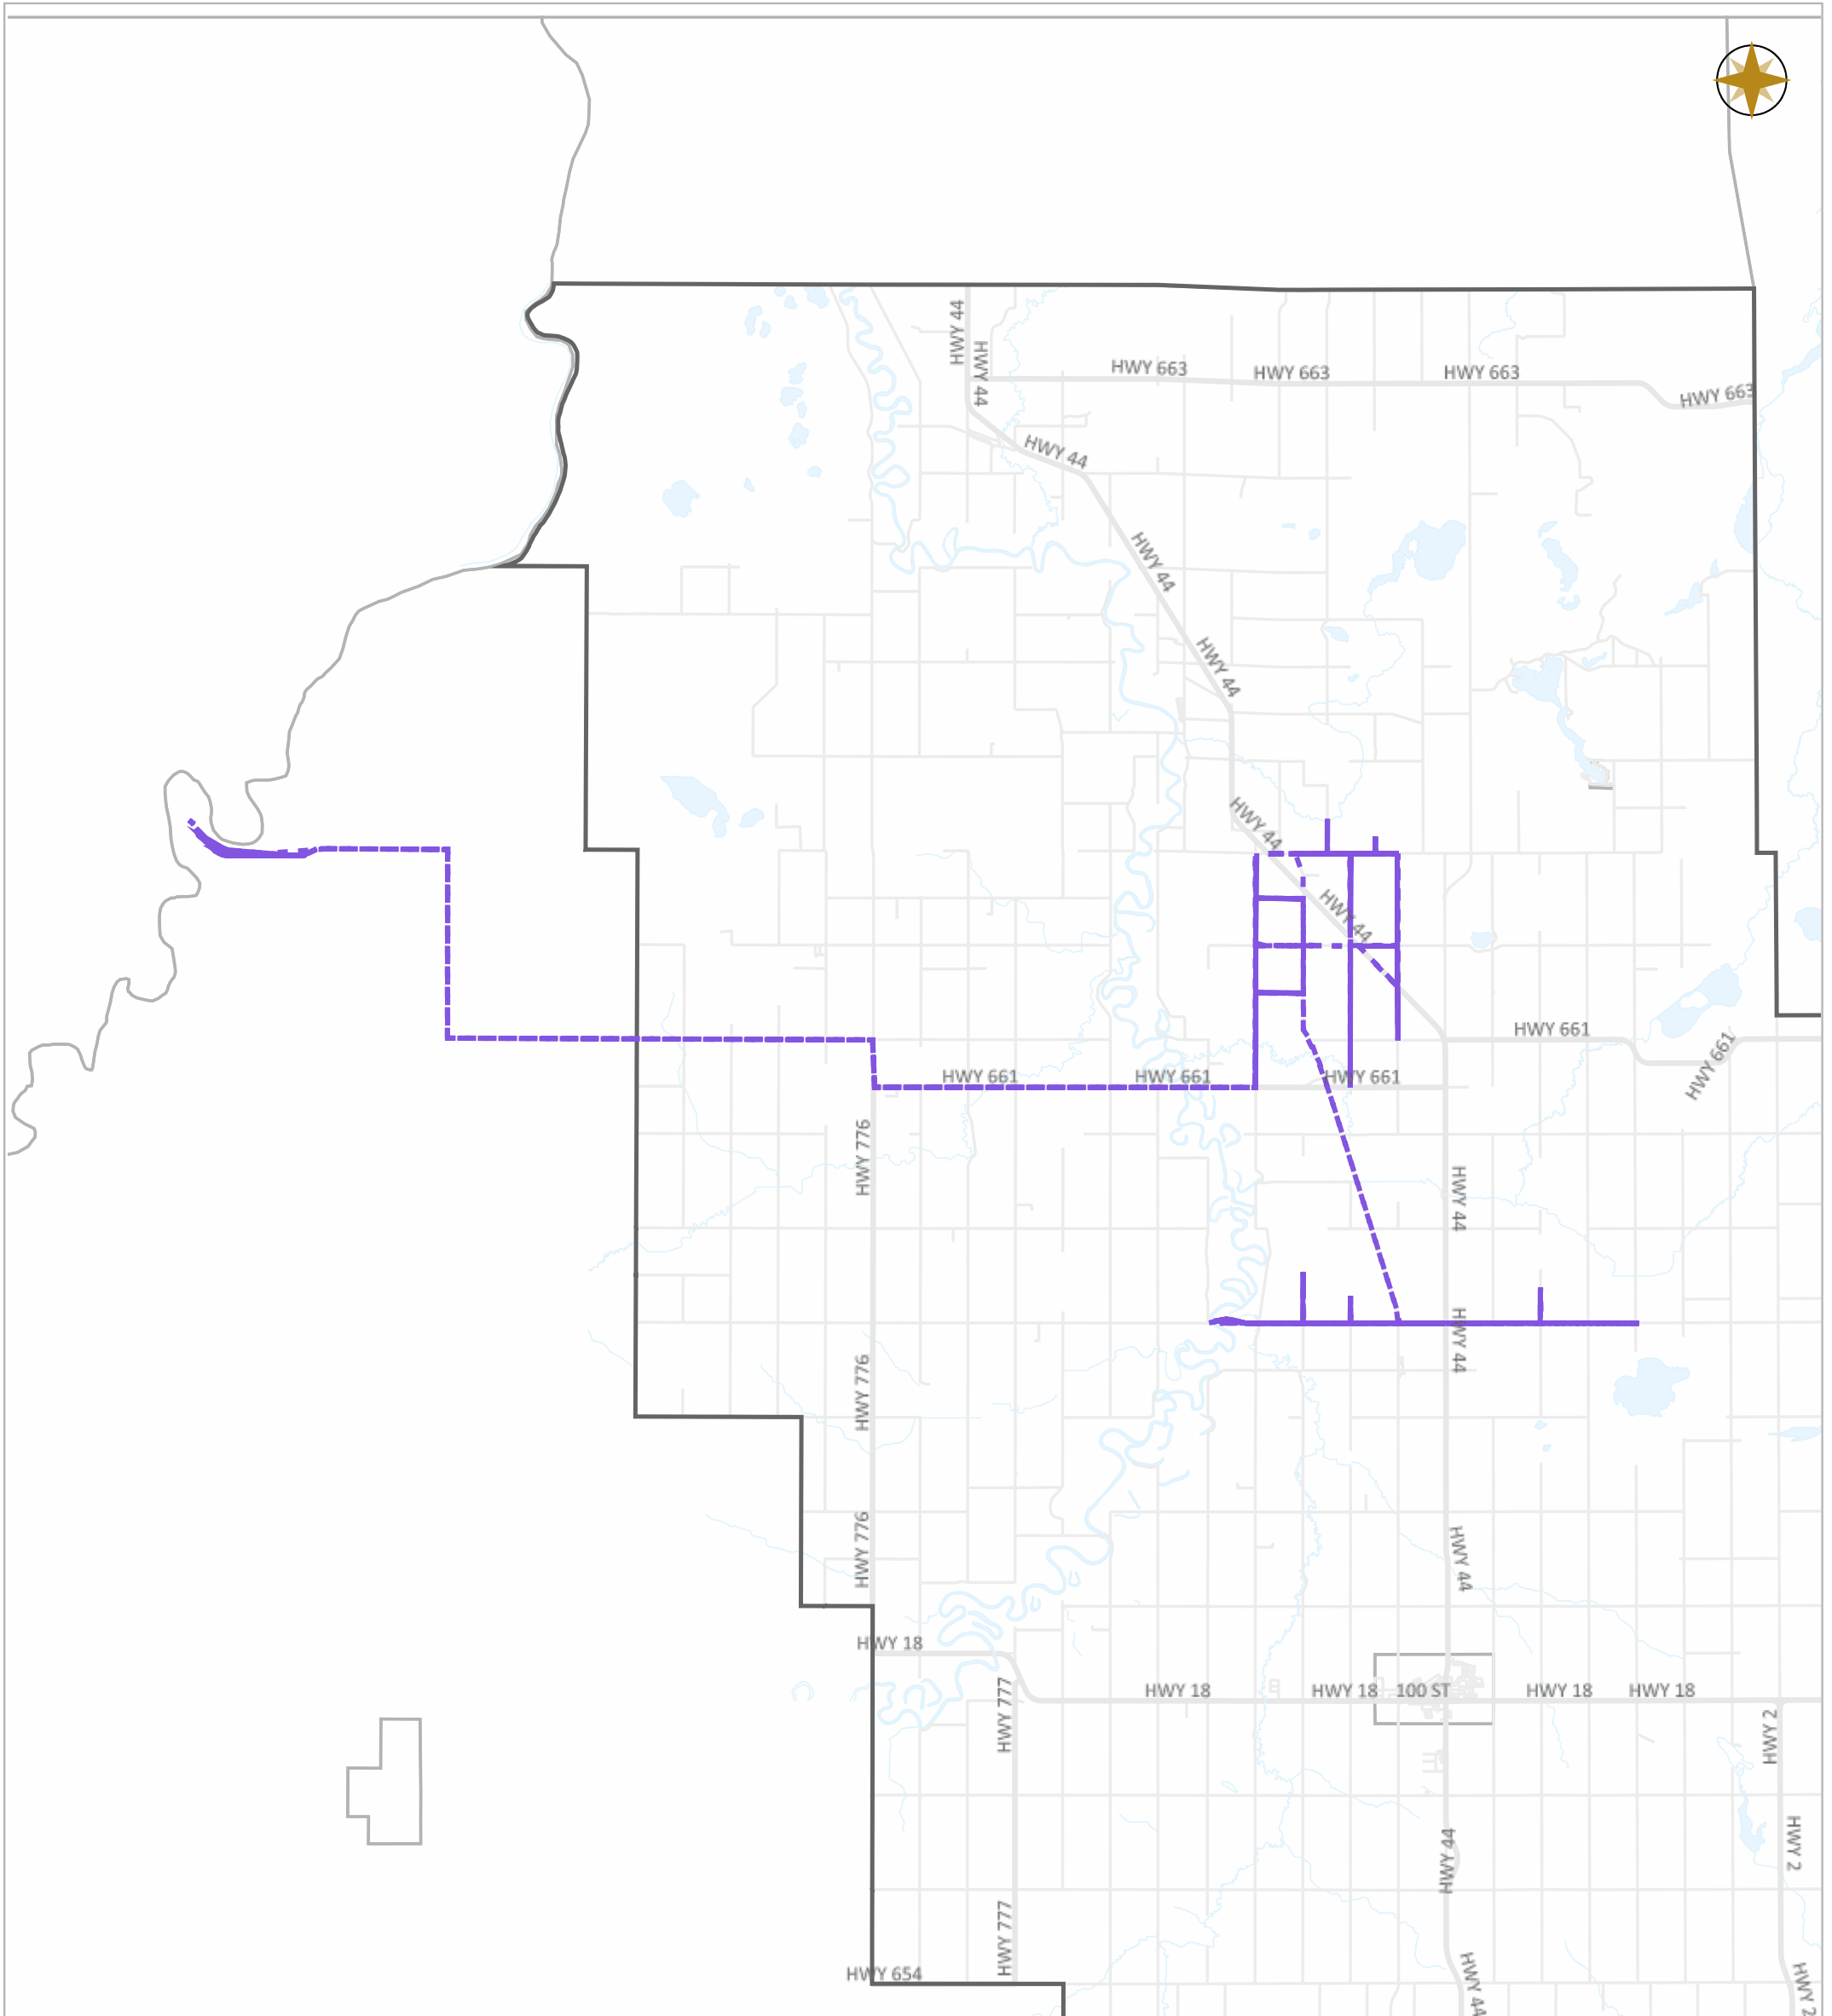

Legend

- Work Layers (Speed 1~7 mile/h)
- - - Tracking
- Roads

WESTLOCK COUNTY MAP

Map Projection: 3TM 114W NAD 83

10336 – 106 Street
Westlock, Alberta T7P 2G1

Tel: 780-349-3346
Toll Free: 1-877-349-5880
Fax: 780-349-2012

Date: Jul.22, 2024