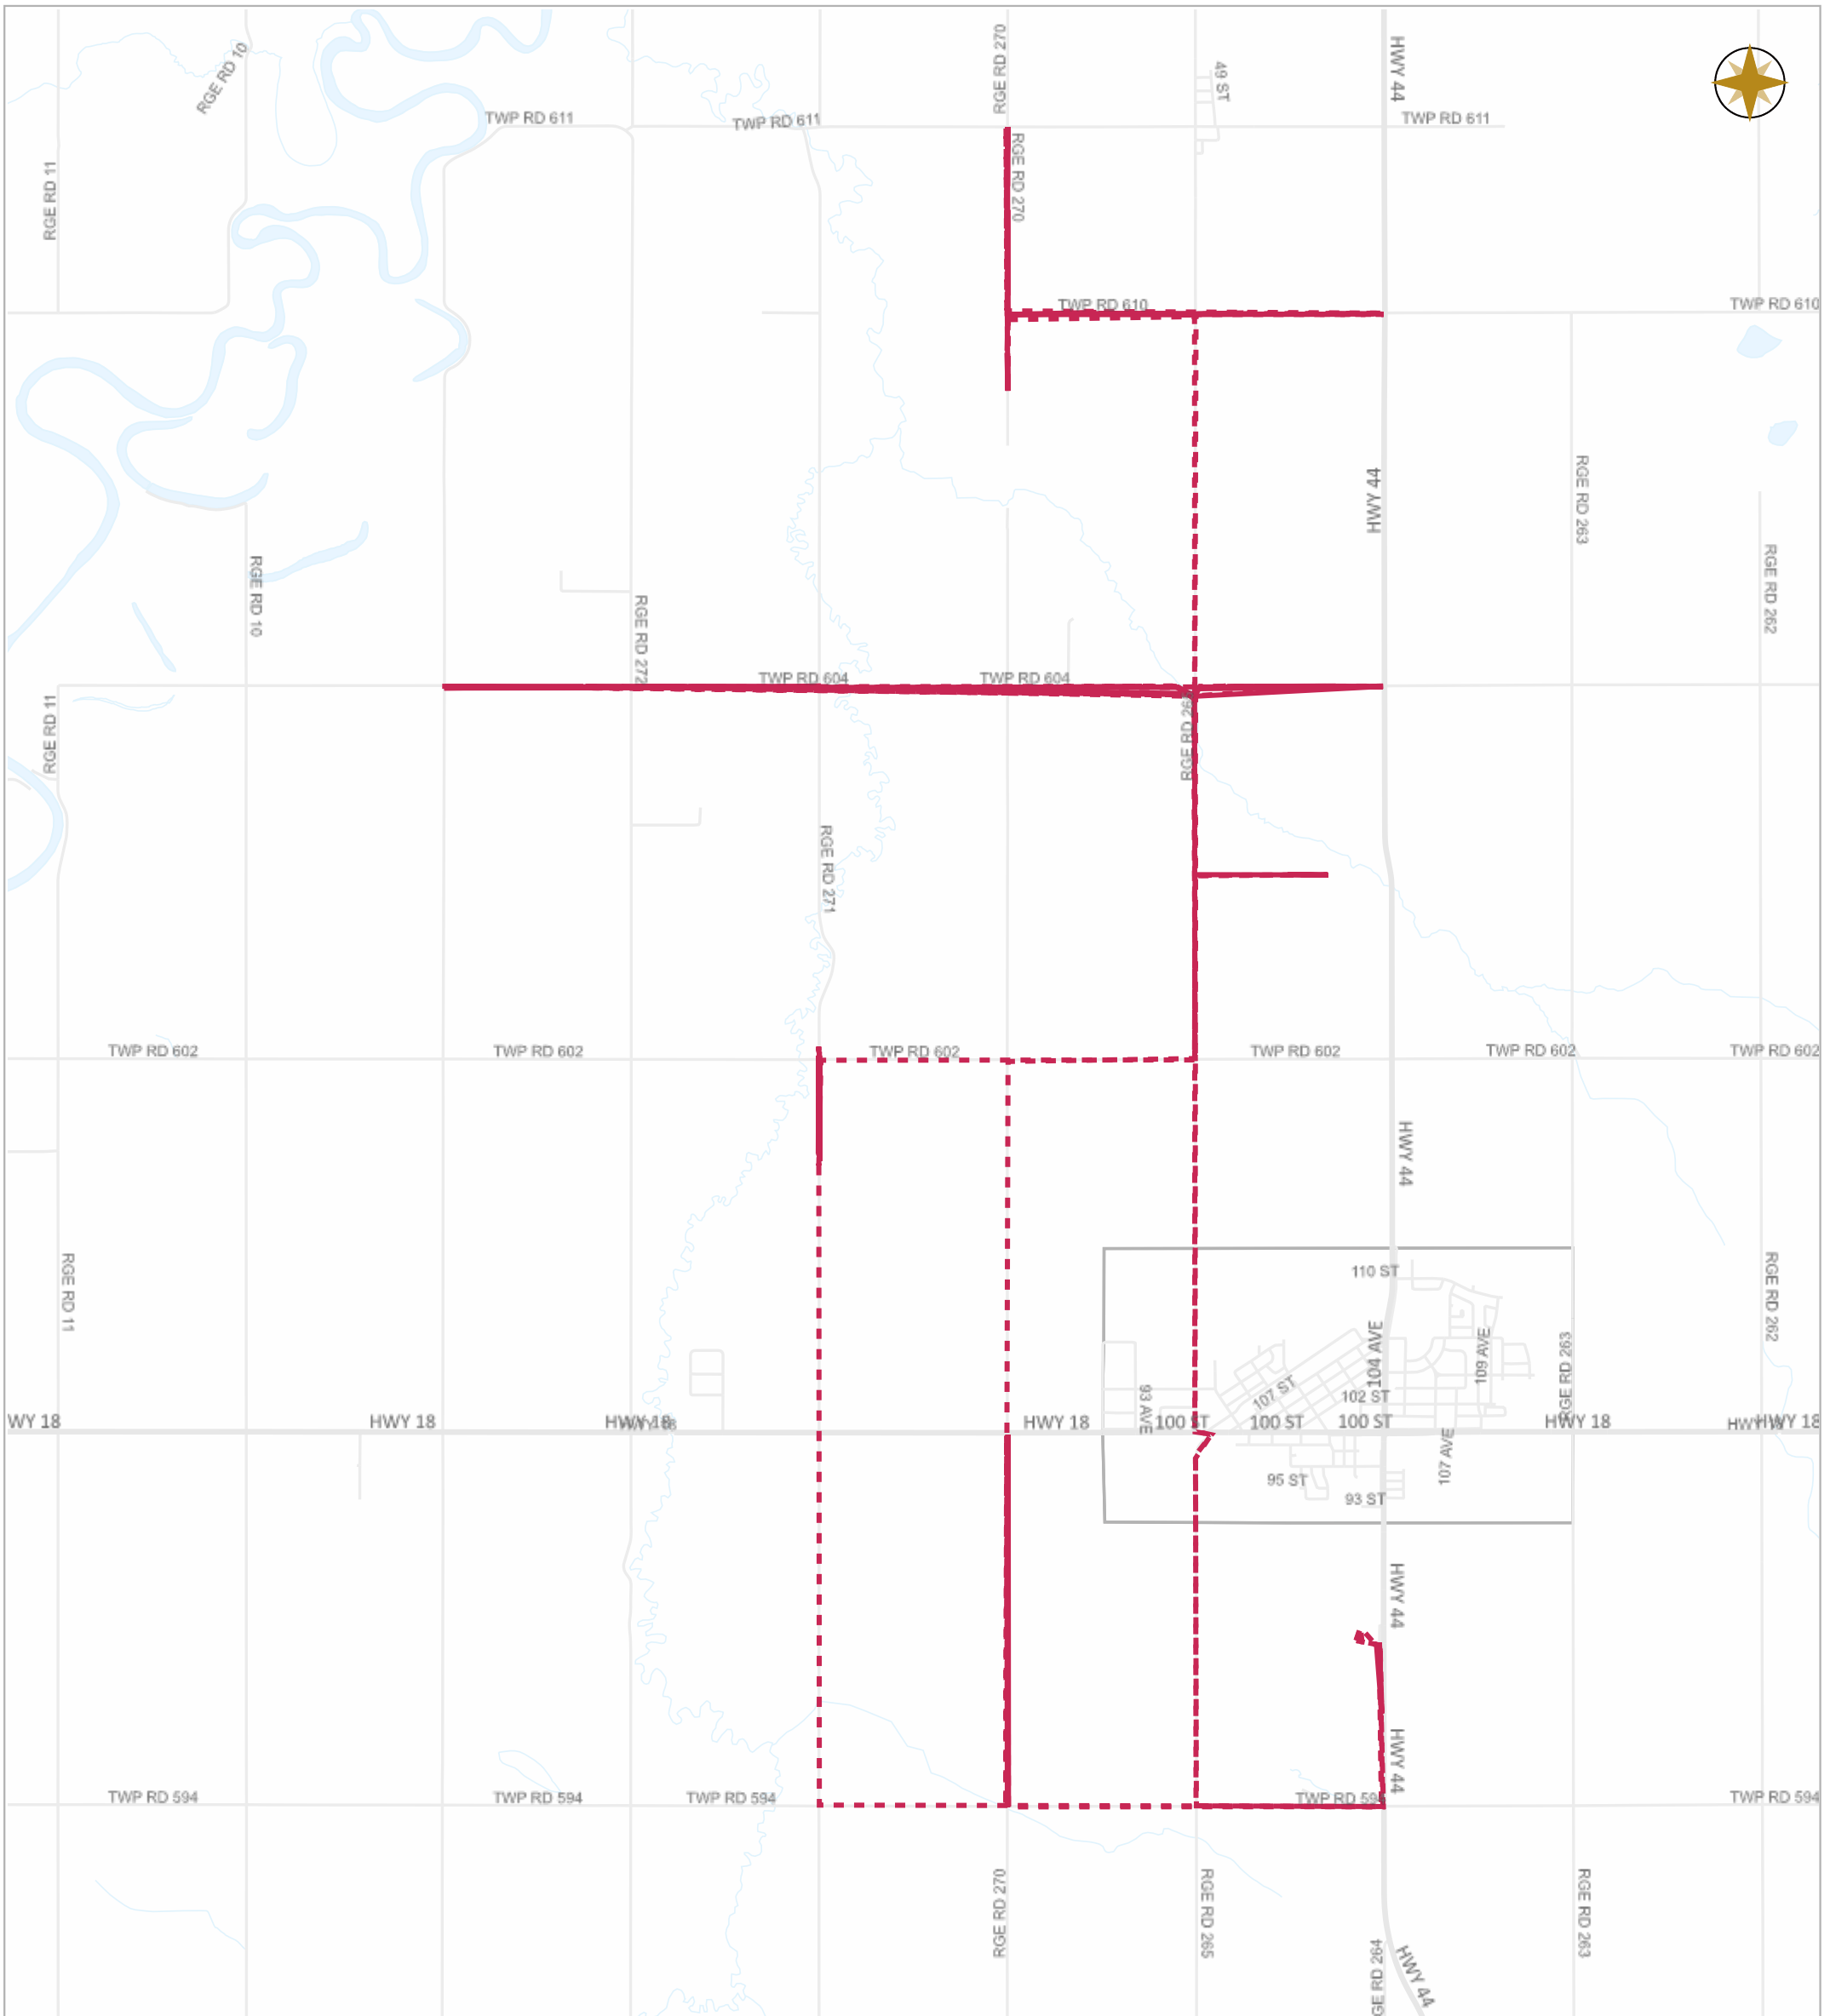

Legend

- Work Layers (Speed 1~7 mile/h)
- - - Tracking
- Roads

WESTLOCK COUNTY MAP

Map Projection: 3TM 114W NAD 83

10336 – 106 Street
Westlock, Alberta T7P 2G1

Tel: 780-349-3346
Toll Free: 1-877-349-5880
Fax: 780-349-2012

Date: May.06, 2024