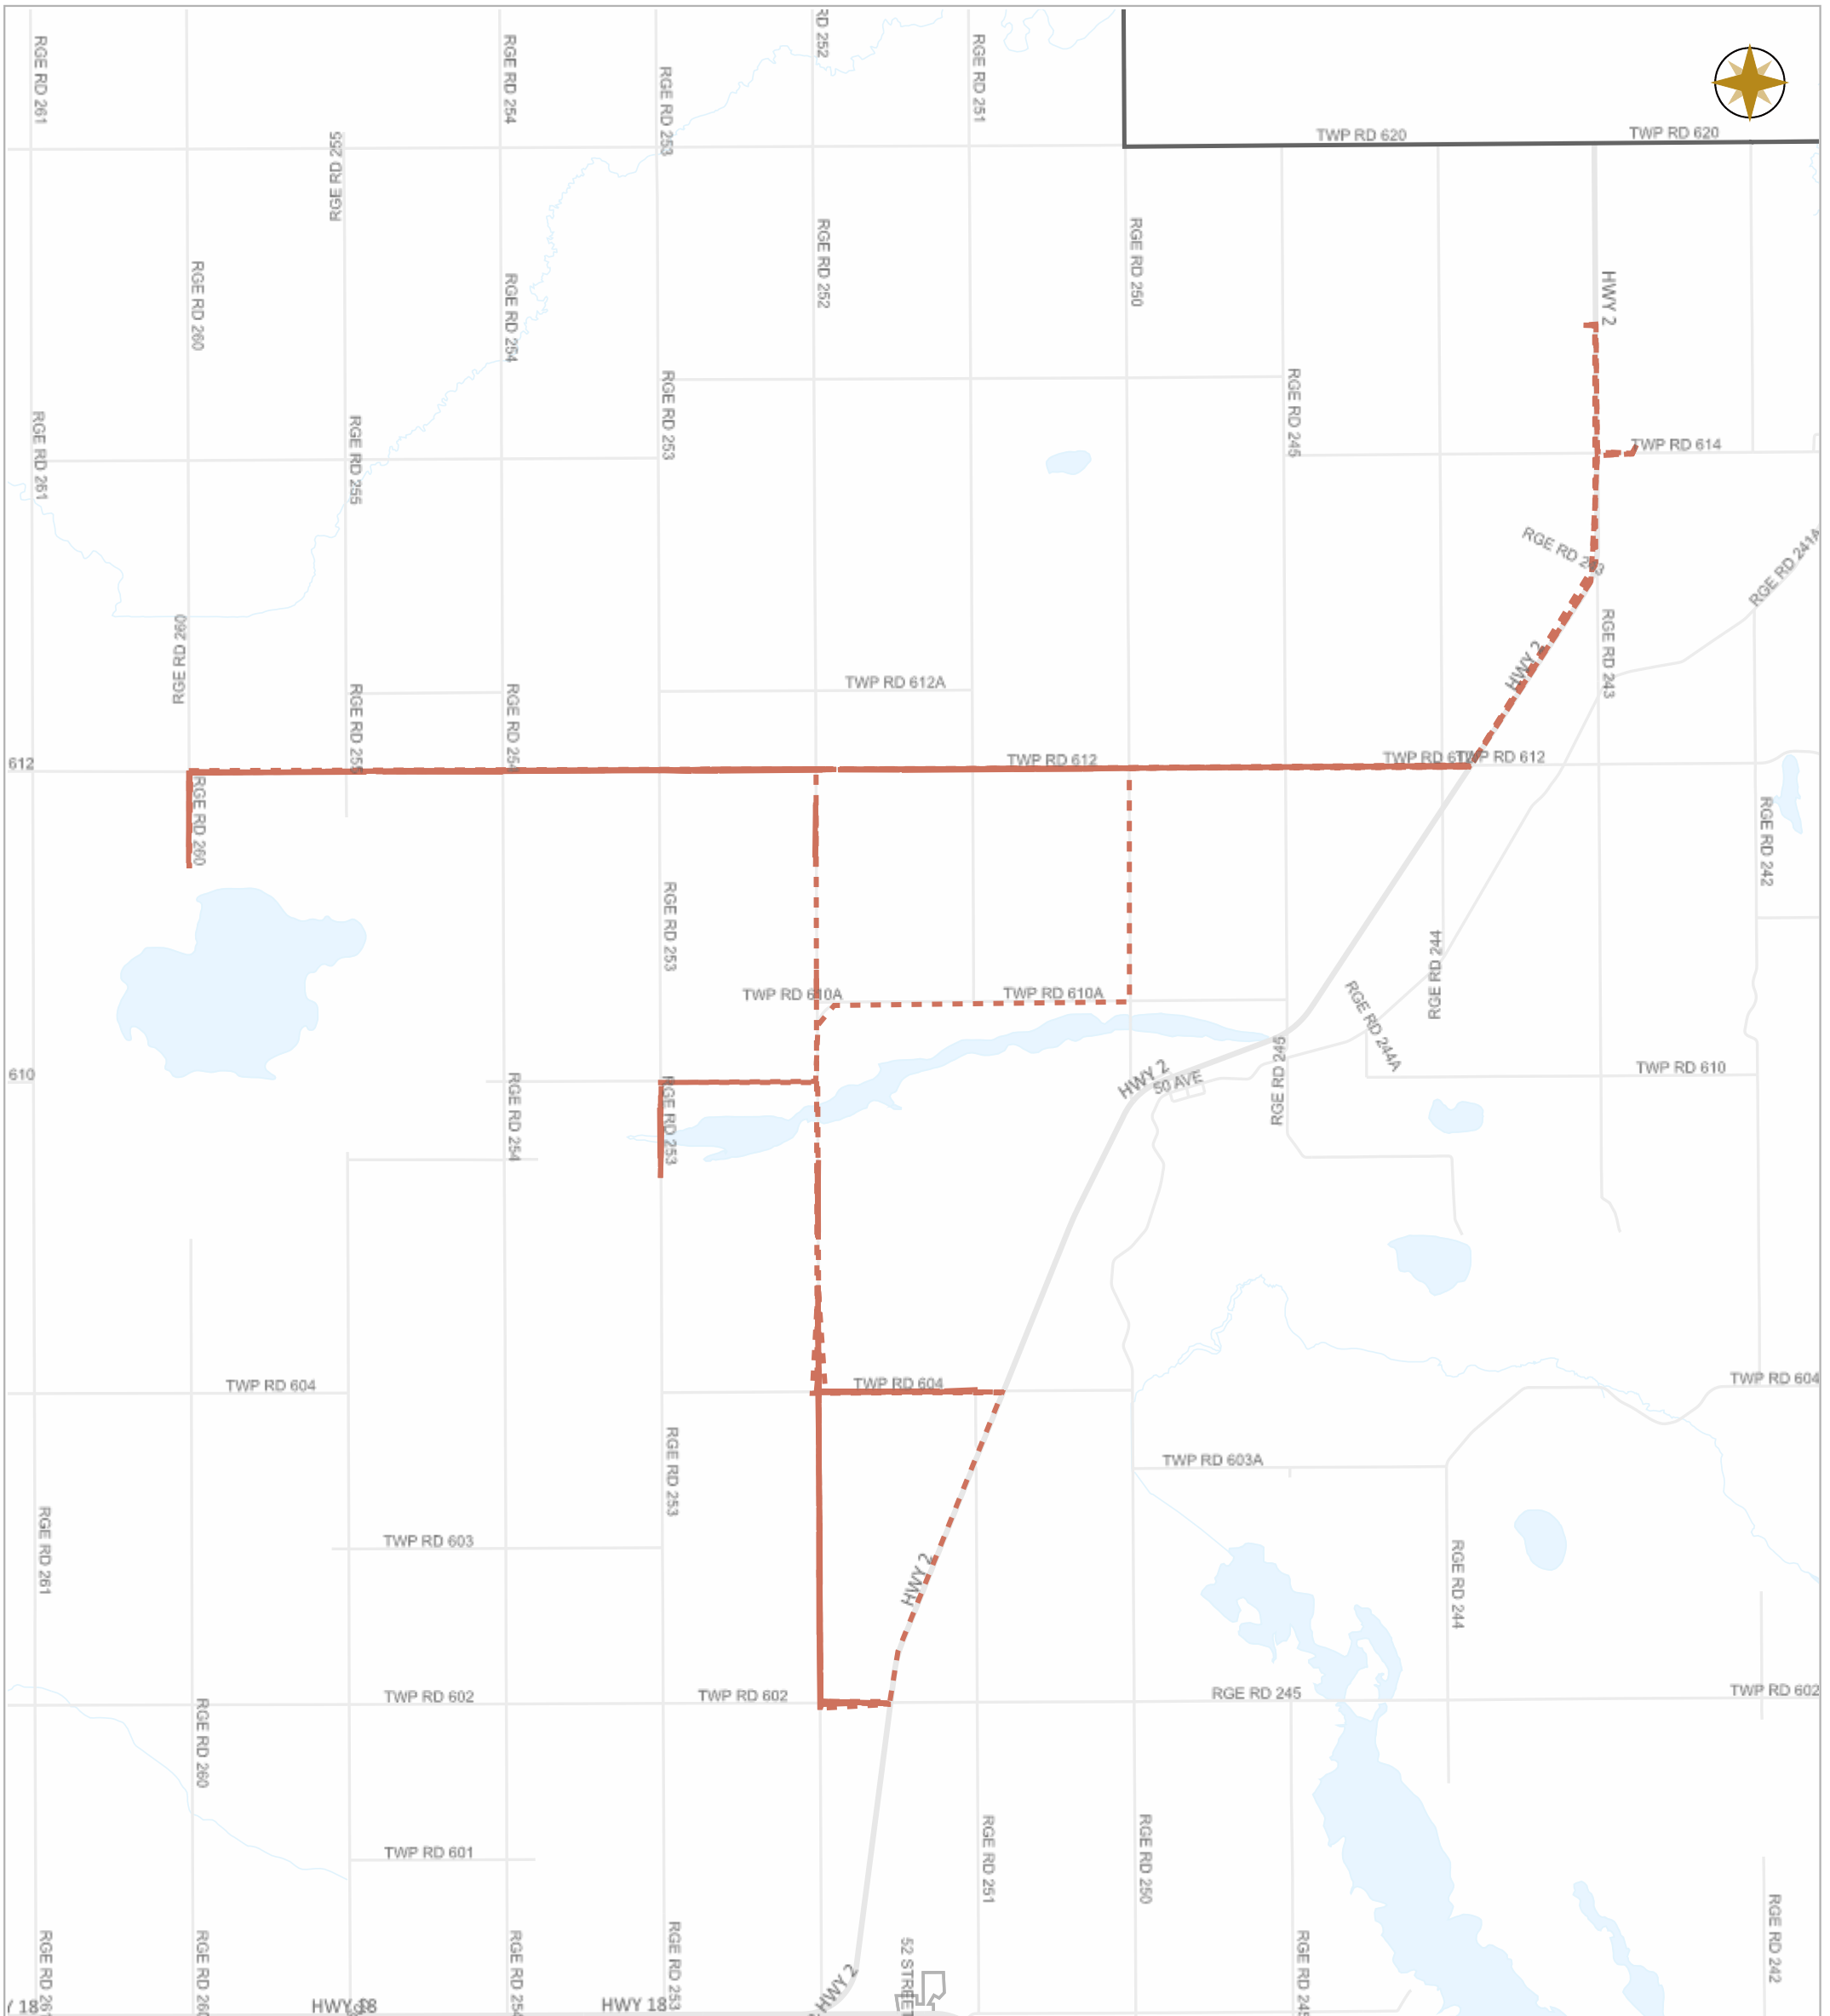

Scale	Legend — Work Layers (Speed 1~7 mile/h) - - - Tracking — Roads	WESTLOCK COUNTY MAP Map Projection: 3TM 114W NAD 83	10336 – 106 Street Westlock, Alberta T7P 2G1 Tel: 780-349-3346 Toll Free: 1-877-349-5880 Fax: 780-349-2012 Date: May.06, 2024