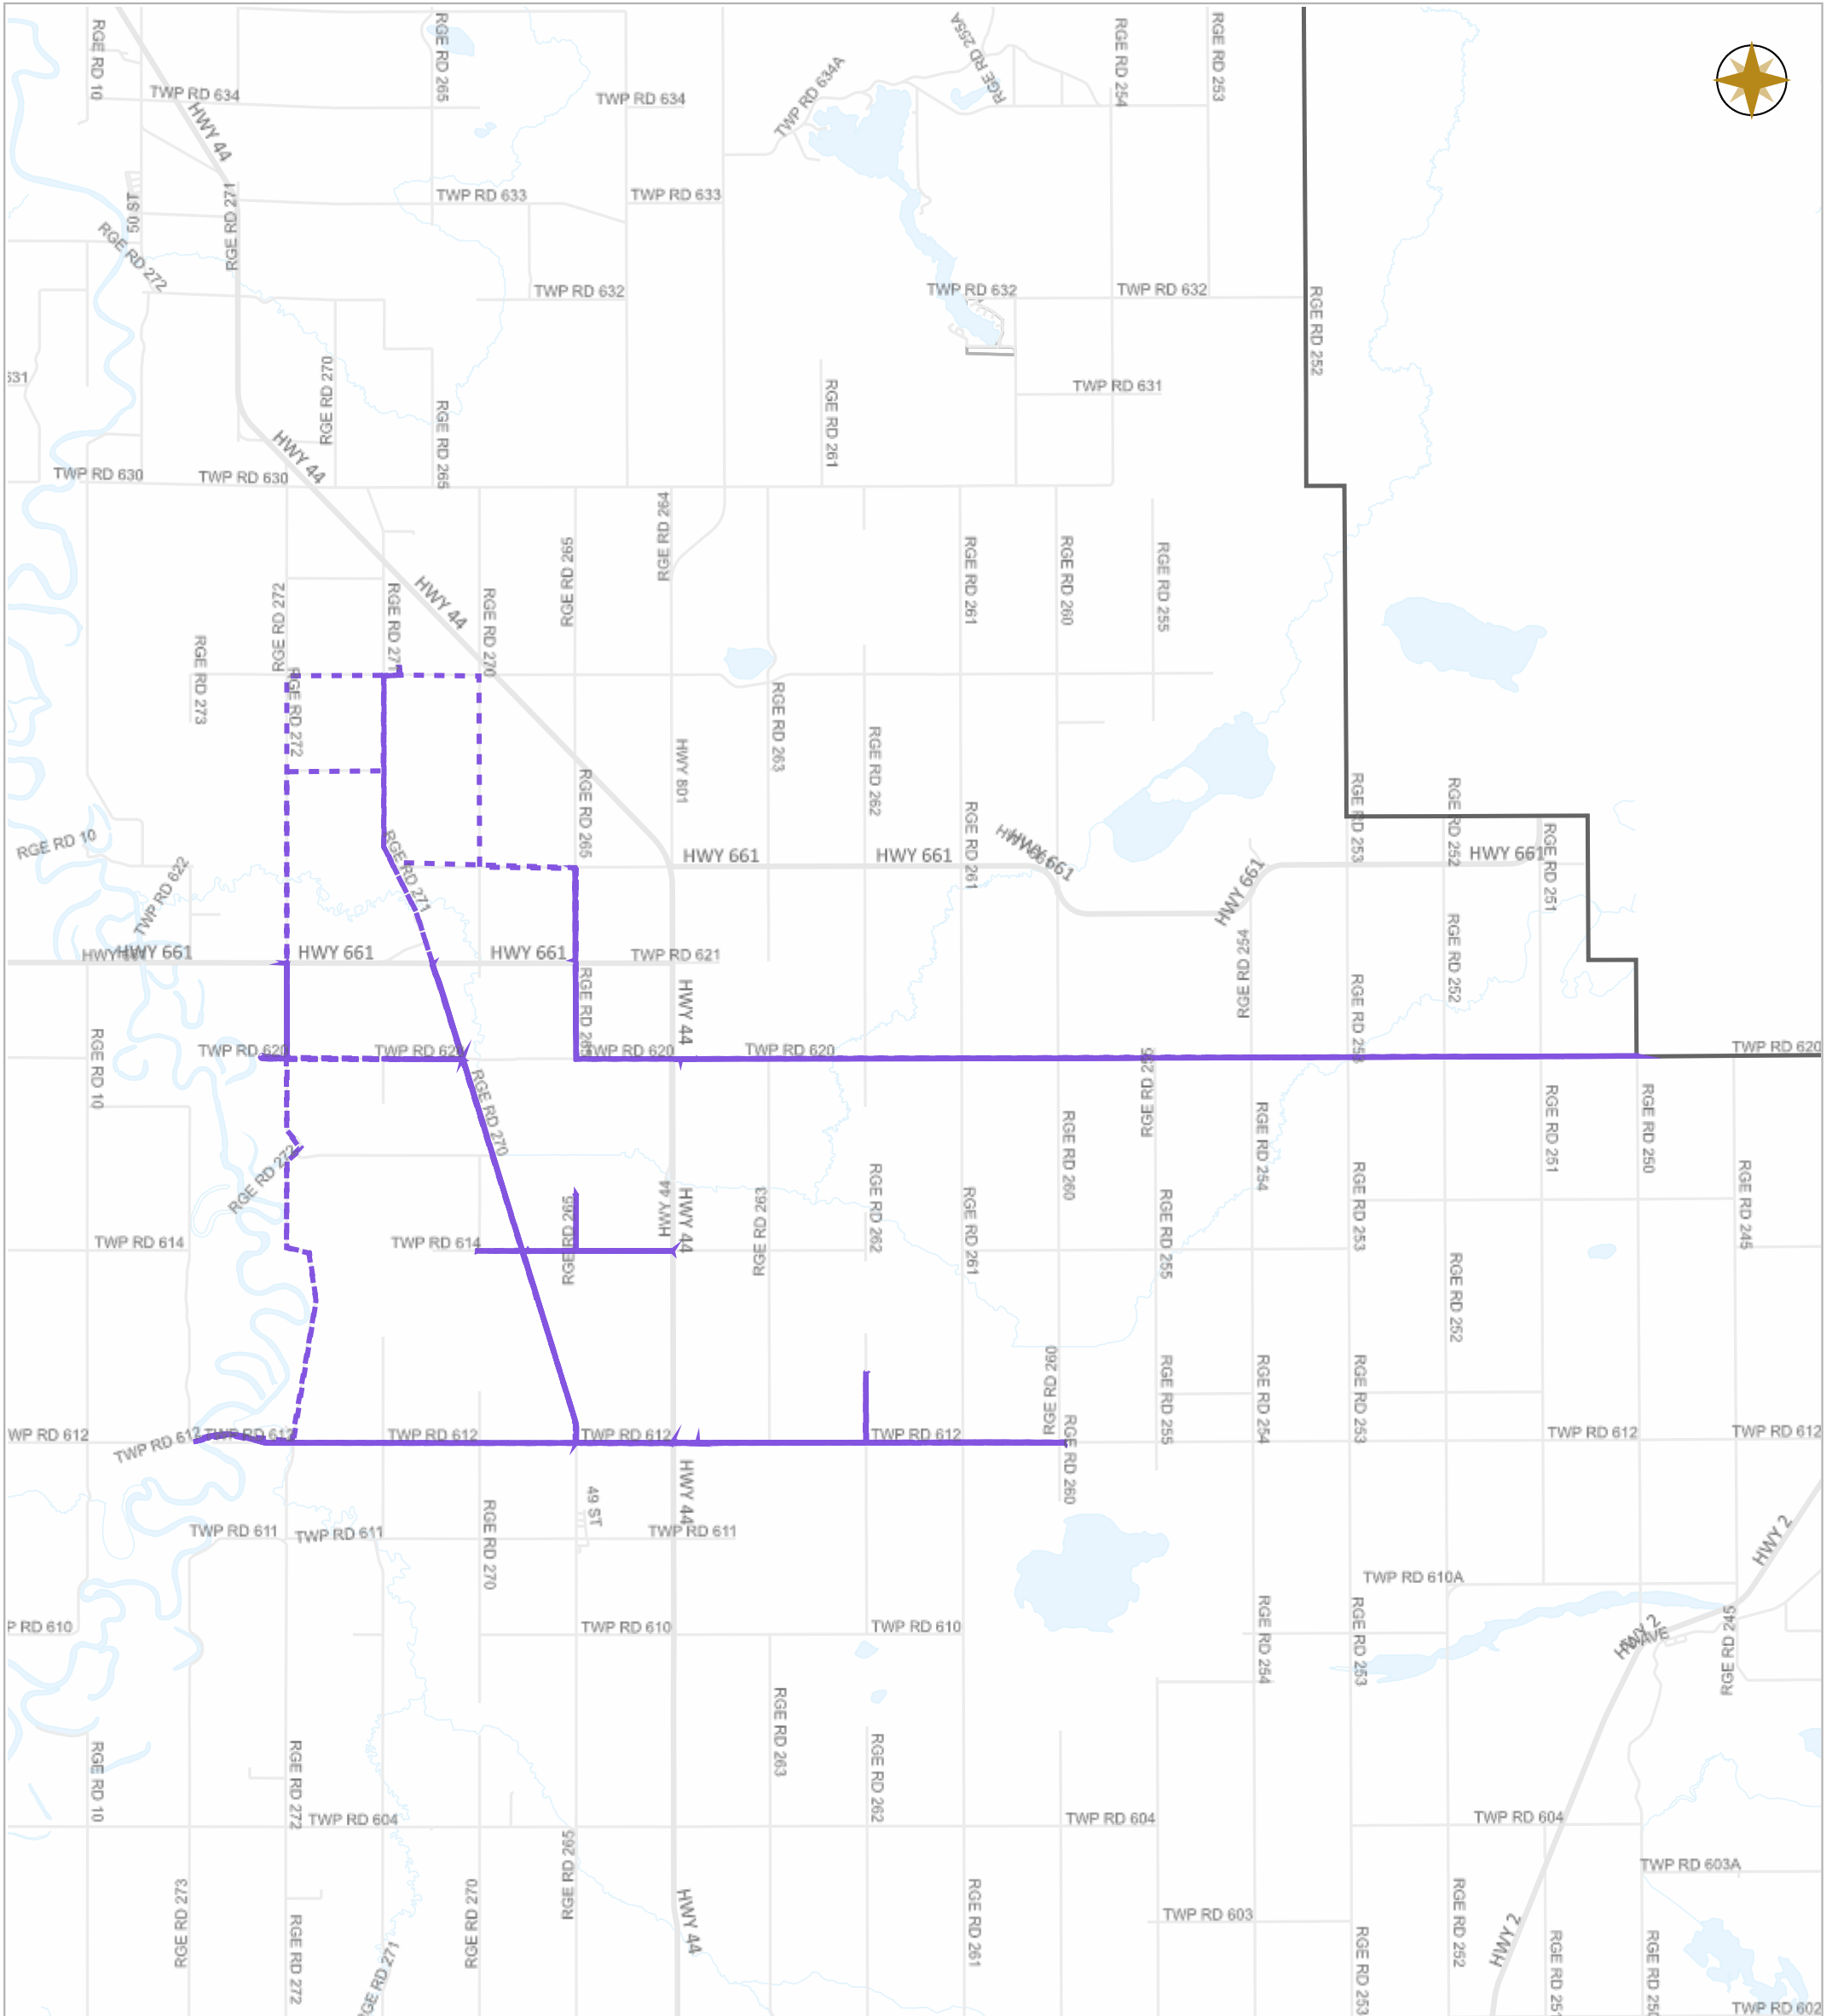

Legend

- Work Layers (Speed 1~7 mile/h)
- - - Tracking
- Roads

WESTLOCK COUNTY MAP

Map Projection: 3TM 114W NAD 83

10336 – 106 Street
Westlock, Alberta T7P 2G1

Tel: 780-349-3346
Toll Free: 1-877-349-5880
Fax: 780-349-2012

Date: Oct.07, 2024