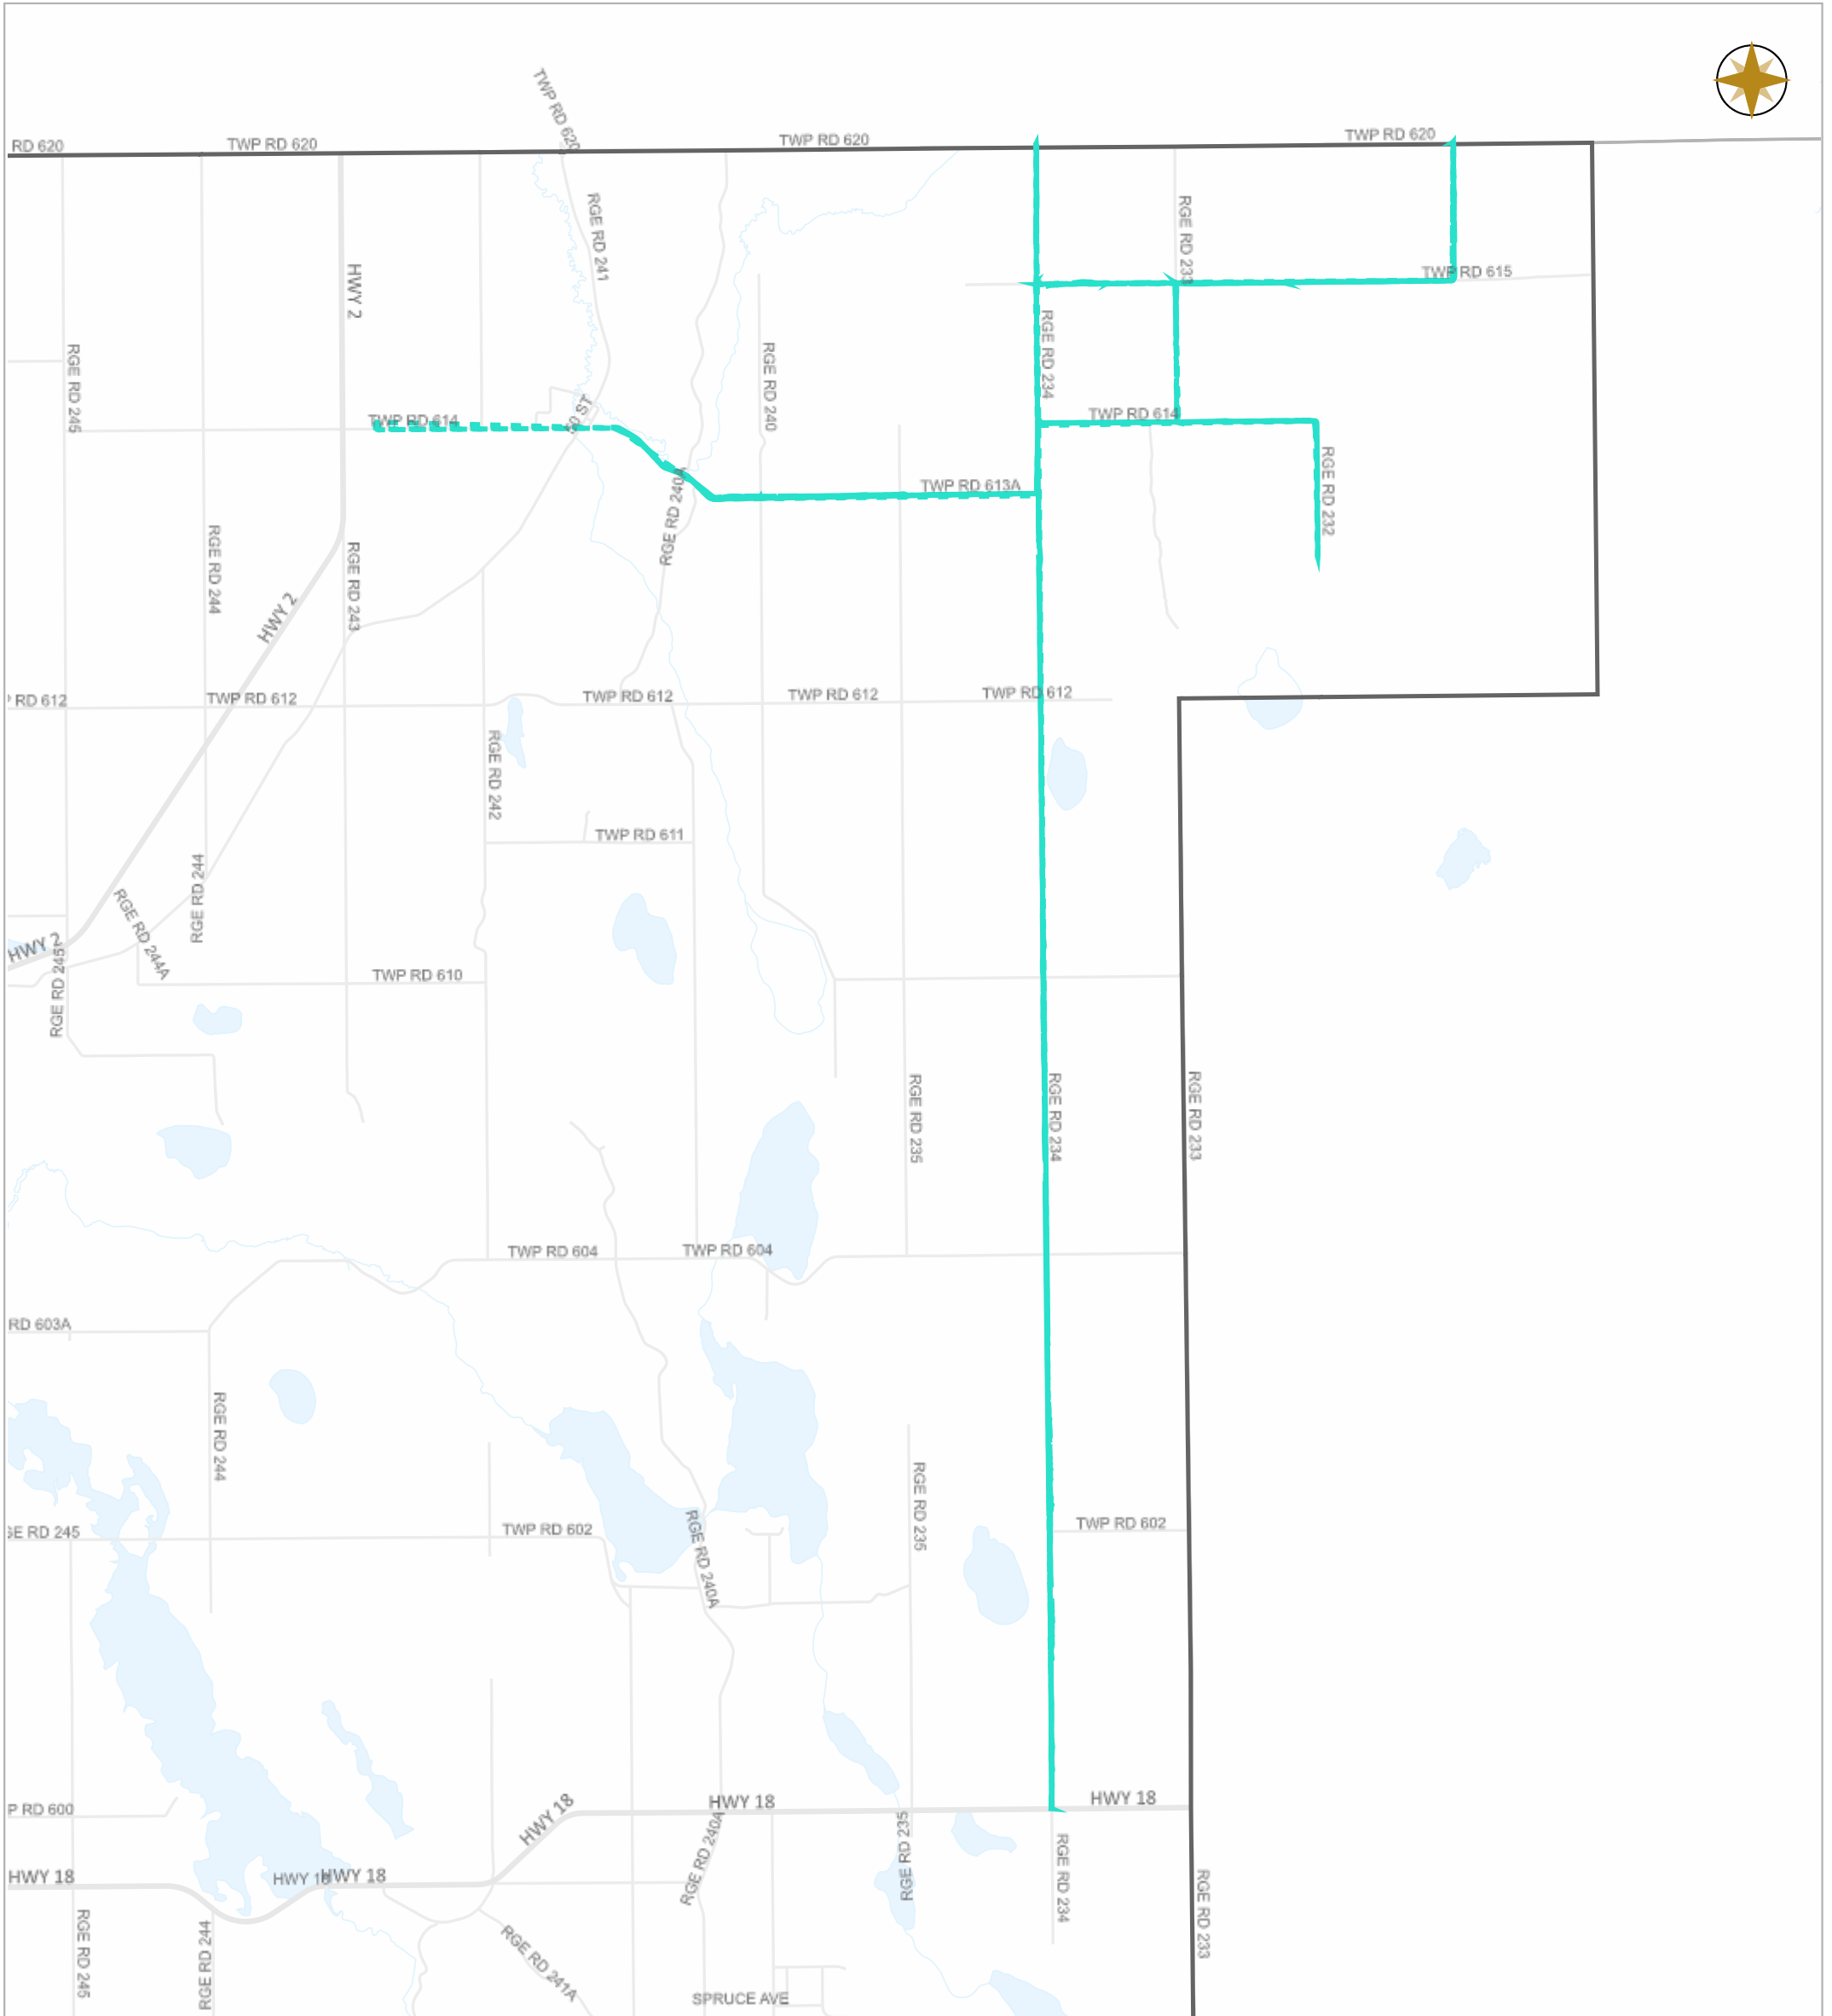

Scale

Legend

- Work Layers (Speed 1~7 mile/h)
- - - Tracking
- Roads

WESTLOCK COUNTY MAP

Map Projection: 3TM 114W NAD 83

10336 – 106 Street
Westlock, Alberta T7P 2G1

Tel: 780-349-3346
Toll Free: 1-877-349-5880
Fax: 780-349-2012

Date: Oct.07, 2024