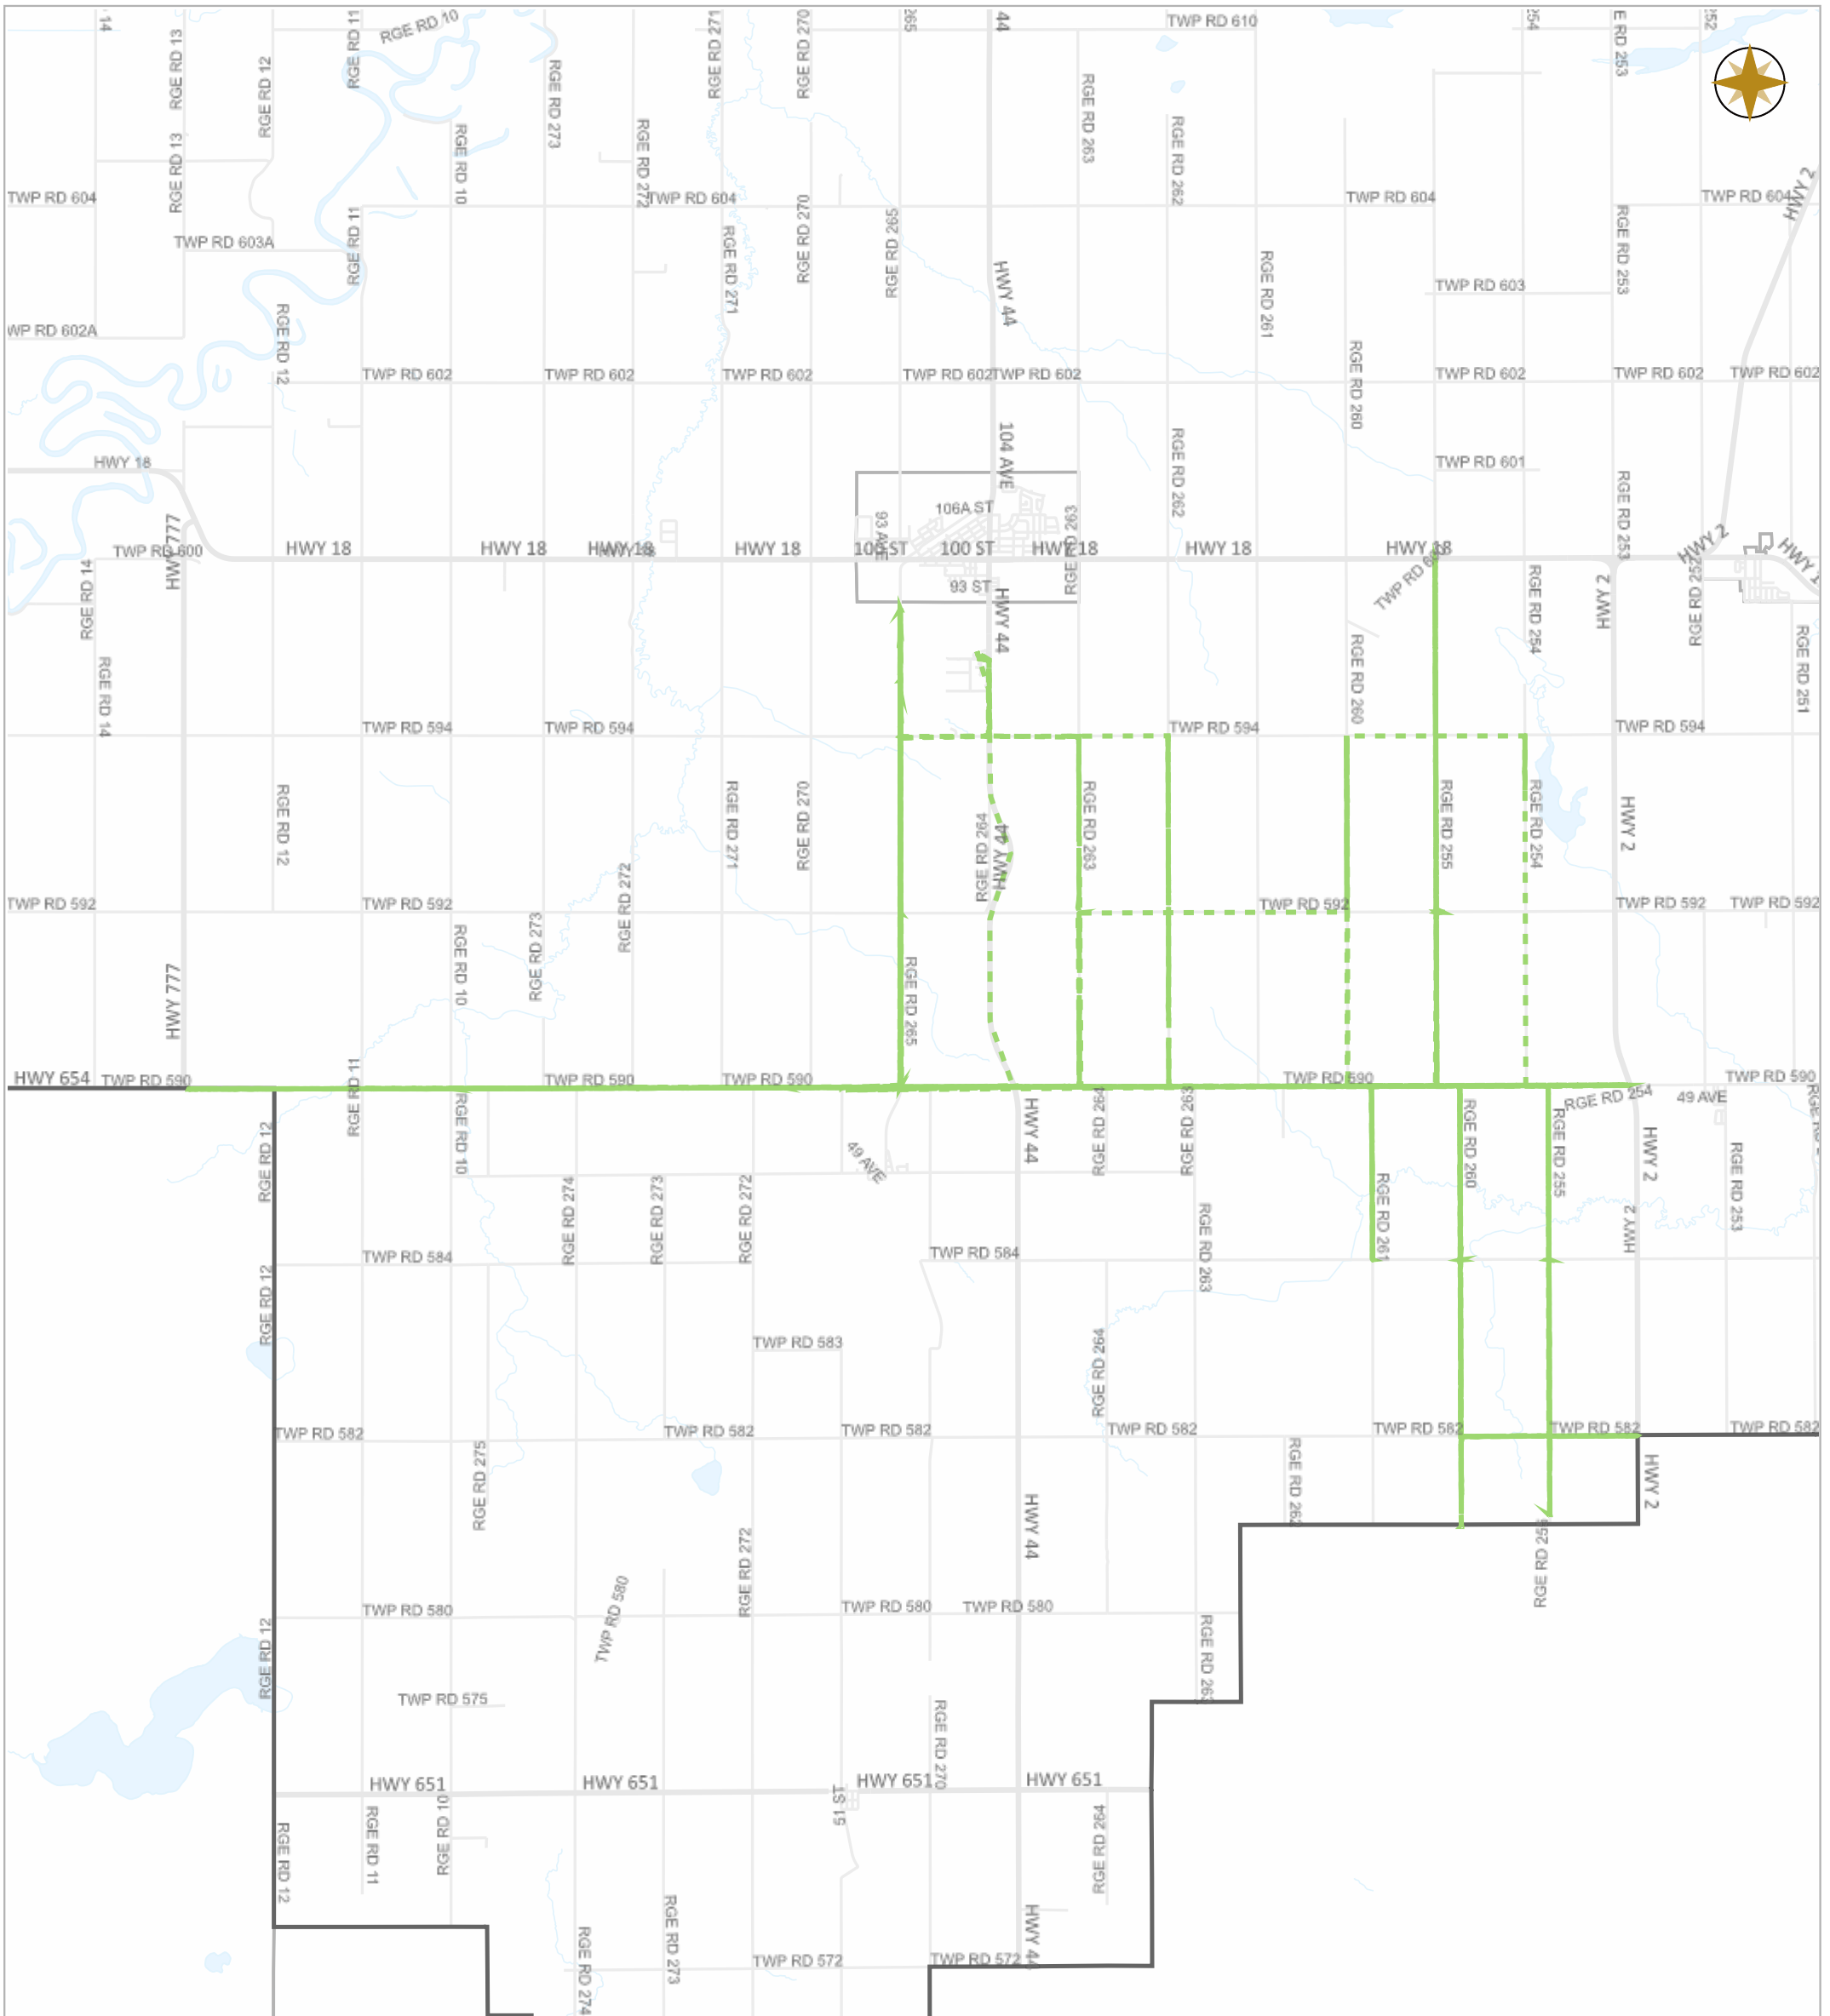

Legend

- Work Layers (Speed 1~7 mile/h)
- - - Tracking
- Roads

WESTLOCK COUNTY MAP

Map Projection: 3TM 114W NAD 83

10336 – 106 Street
Westlock, Alberta T7P 2G1

Tel: 780-349-3346
Toll Free: 1-877-349-5880
Fax: 780-349-2012

Date: Oct.07, 2024