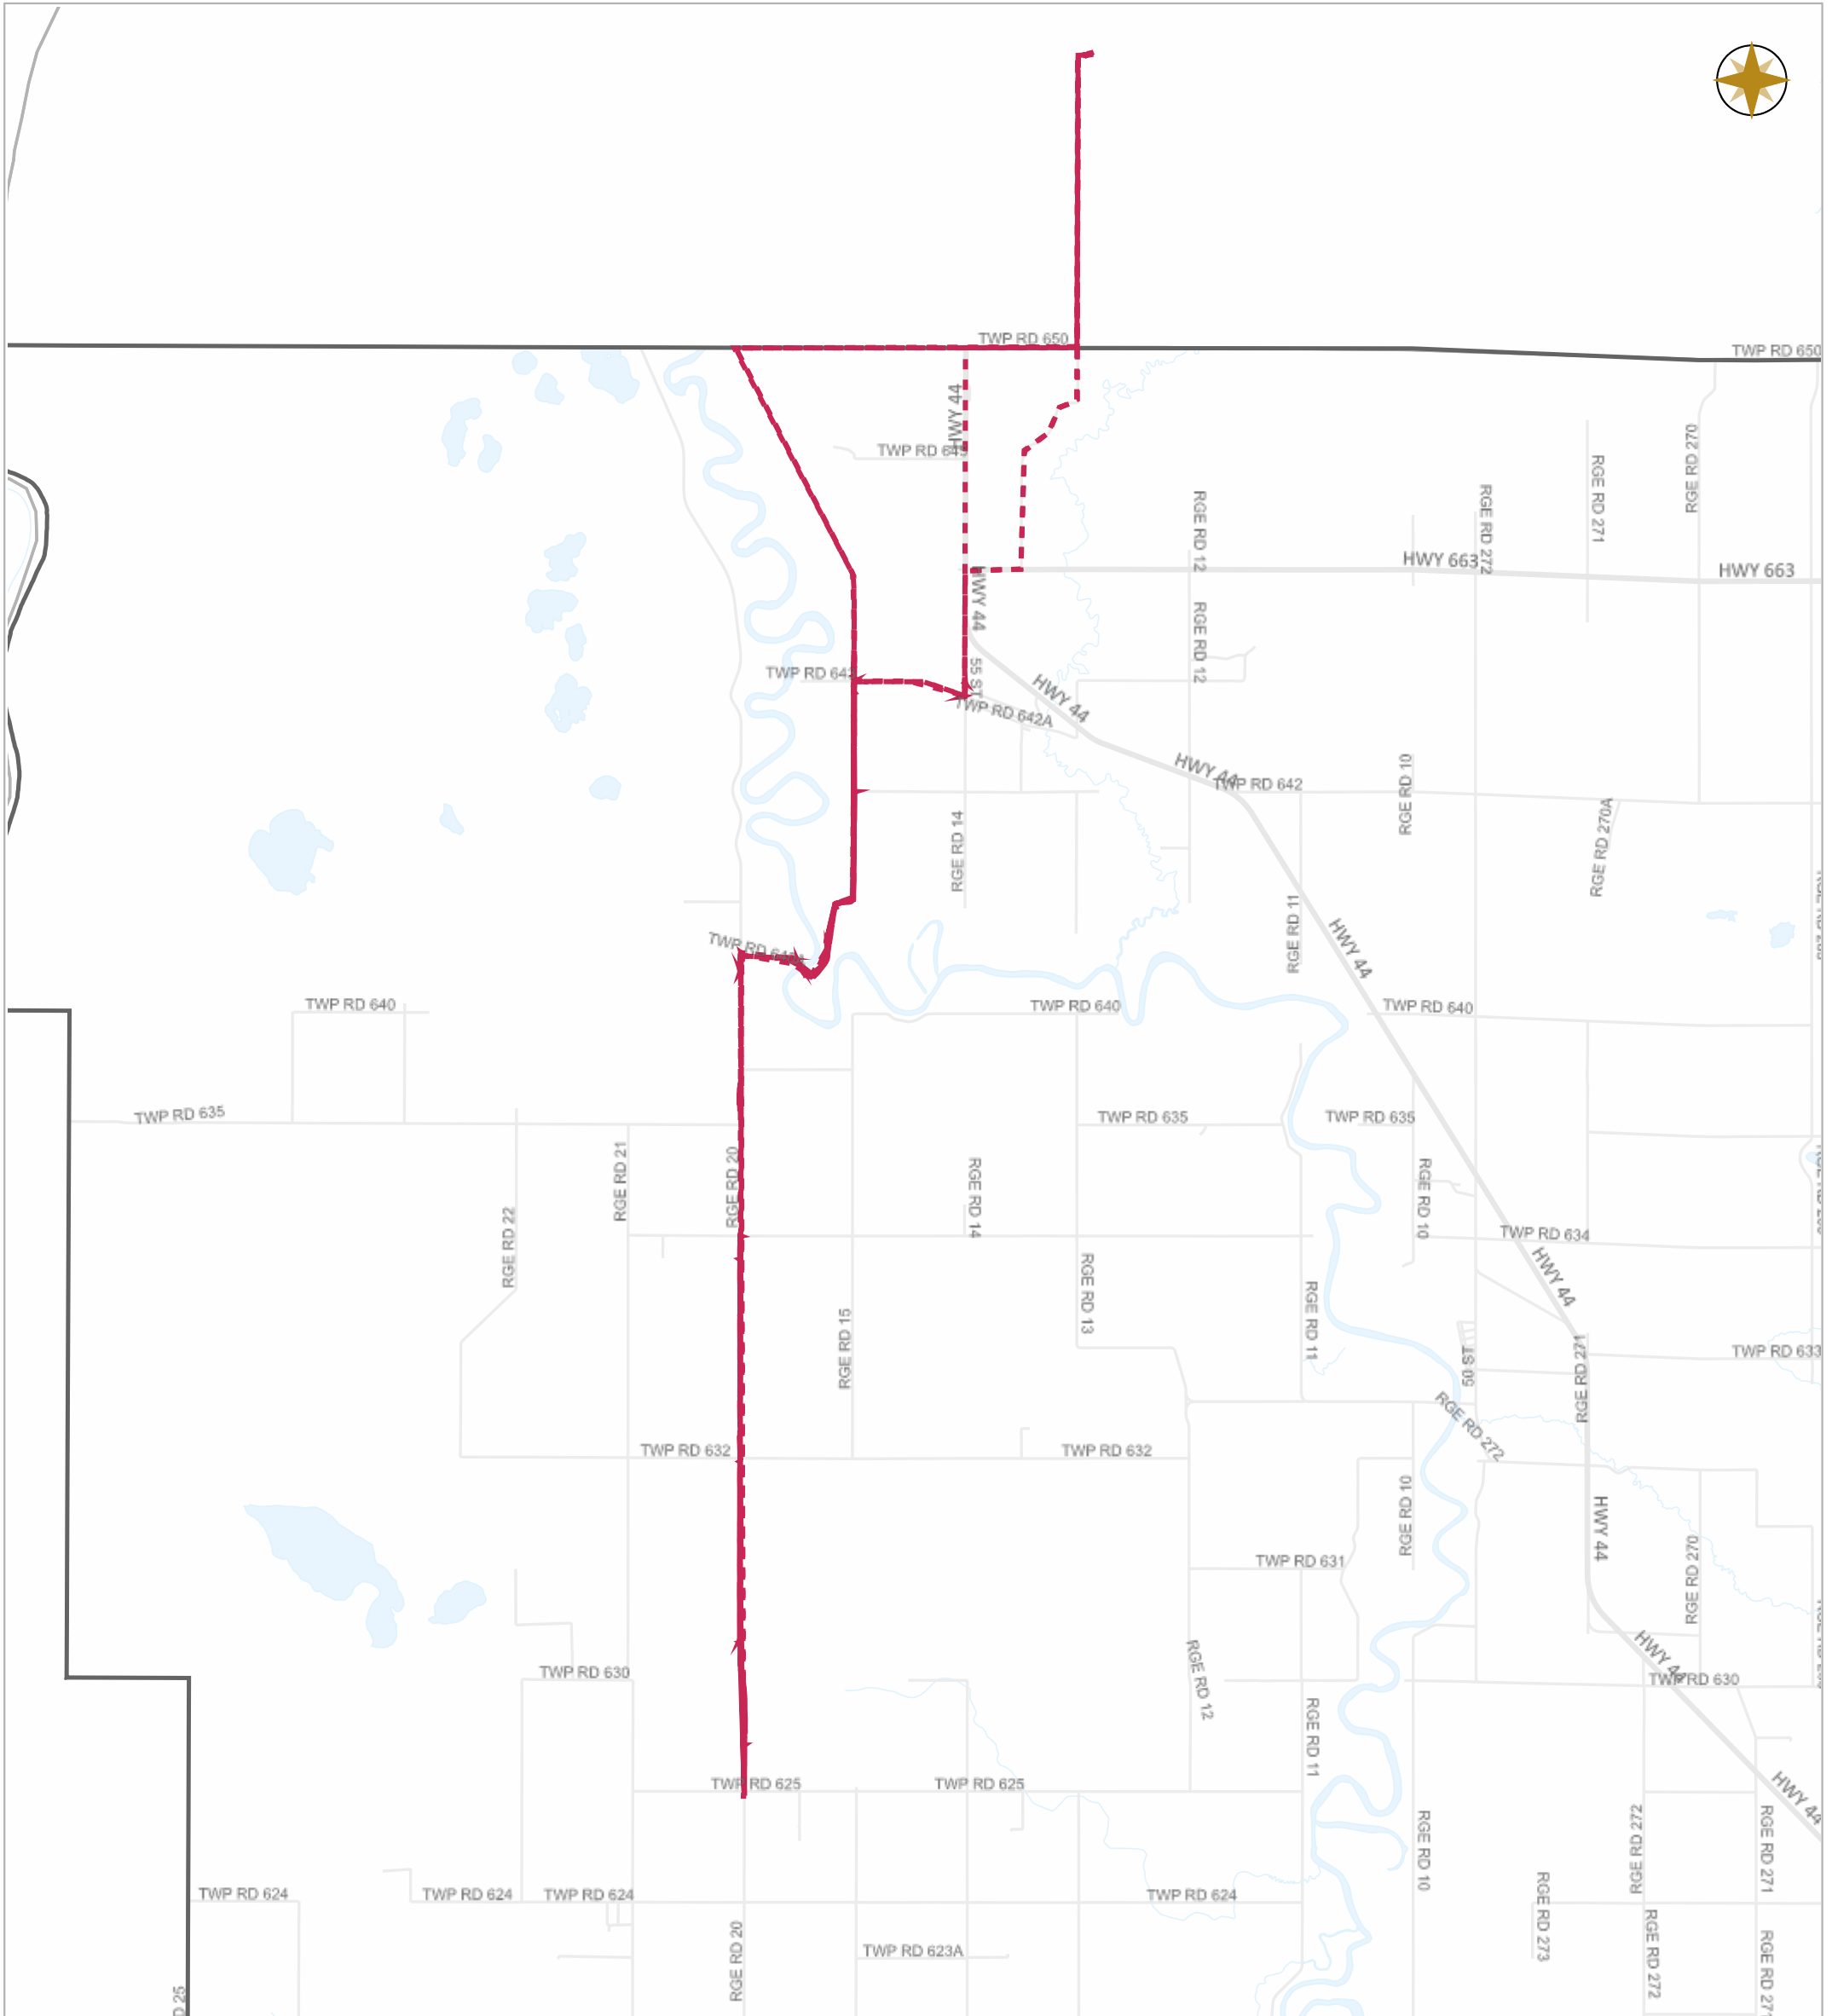

Legend

- Work Layers (Speed 1~7 mile/h)
- - - Tracking
- Roads

WESTLOCK COUNTY MAP

Map Projection: 3TM 114W NAD 83

10336 – 106 Street
Westlock, Alberta T7P 2G1

Tel: 780-349-3346
Toll Free: 1-877-349-5880
Fax: 780-349-2012

Date: Oct.07, 2024