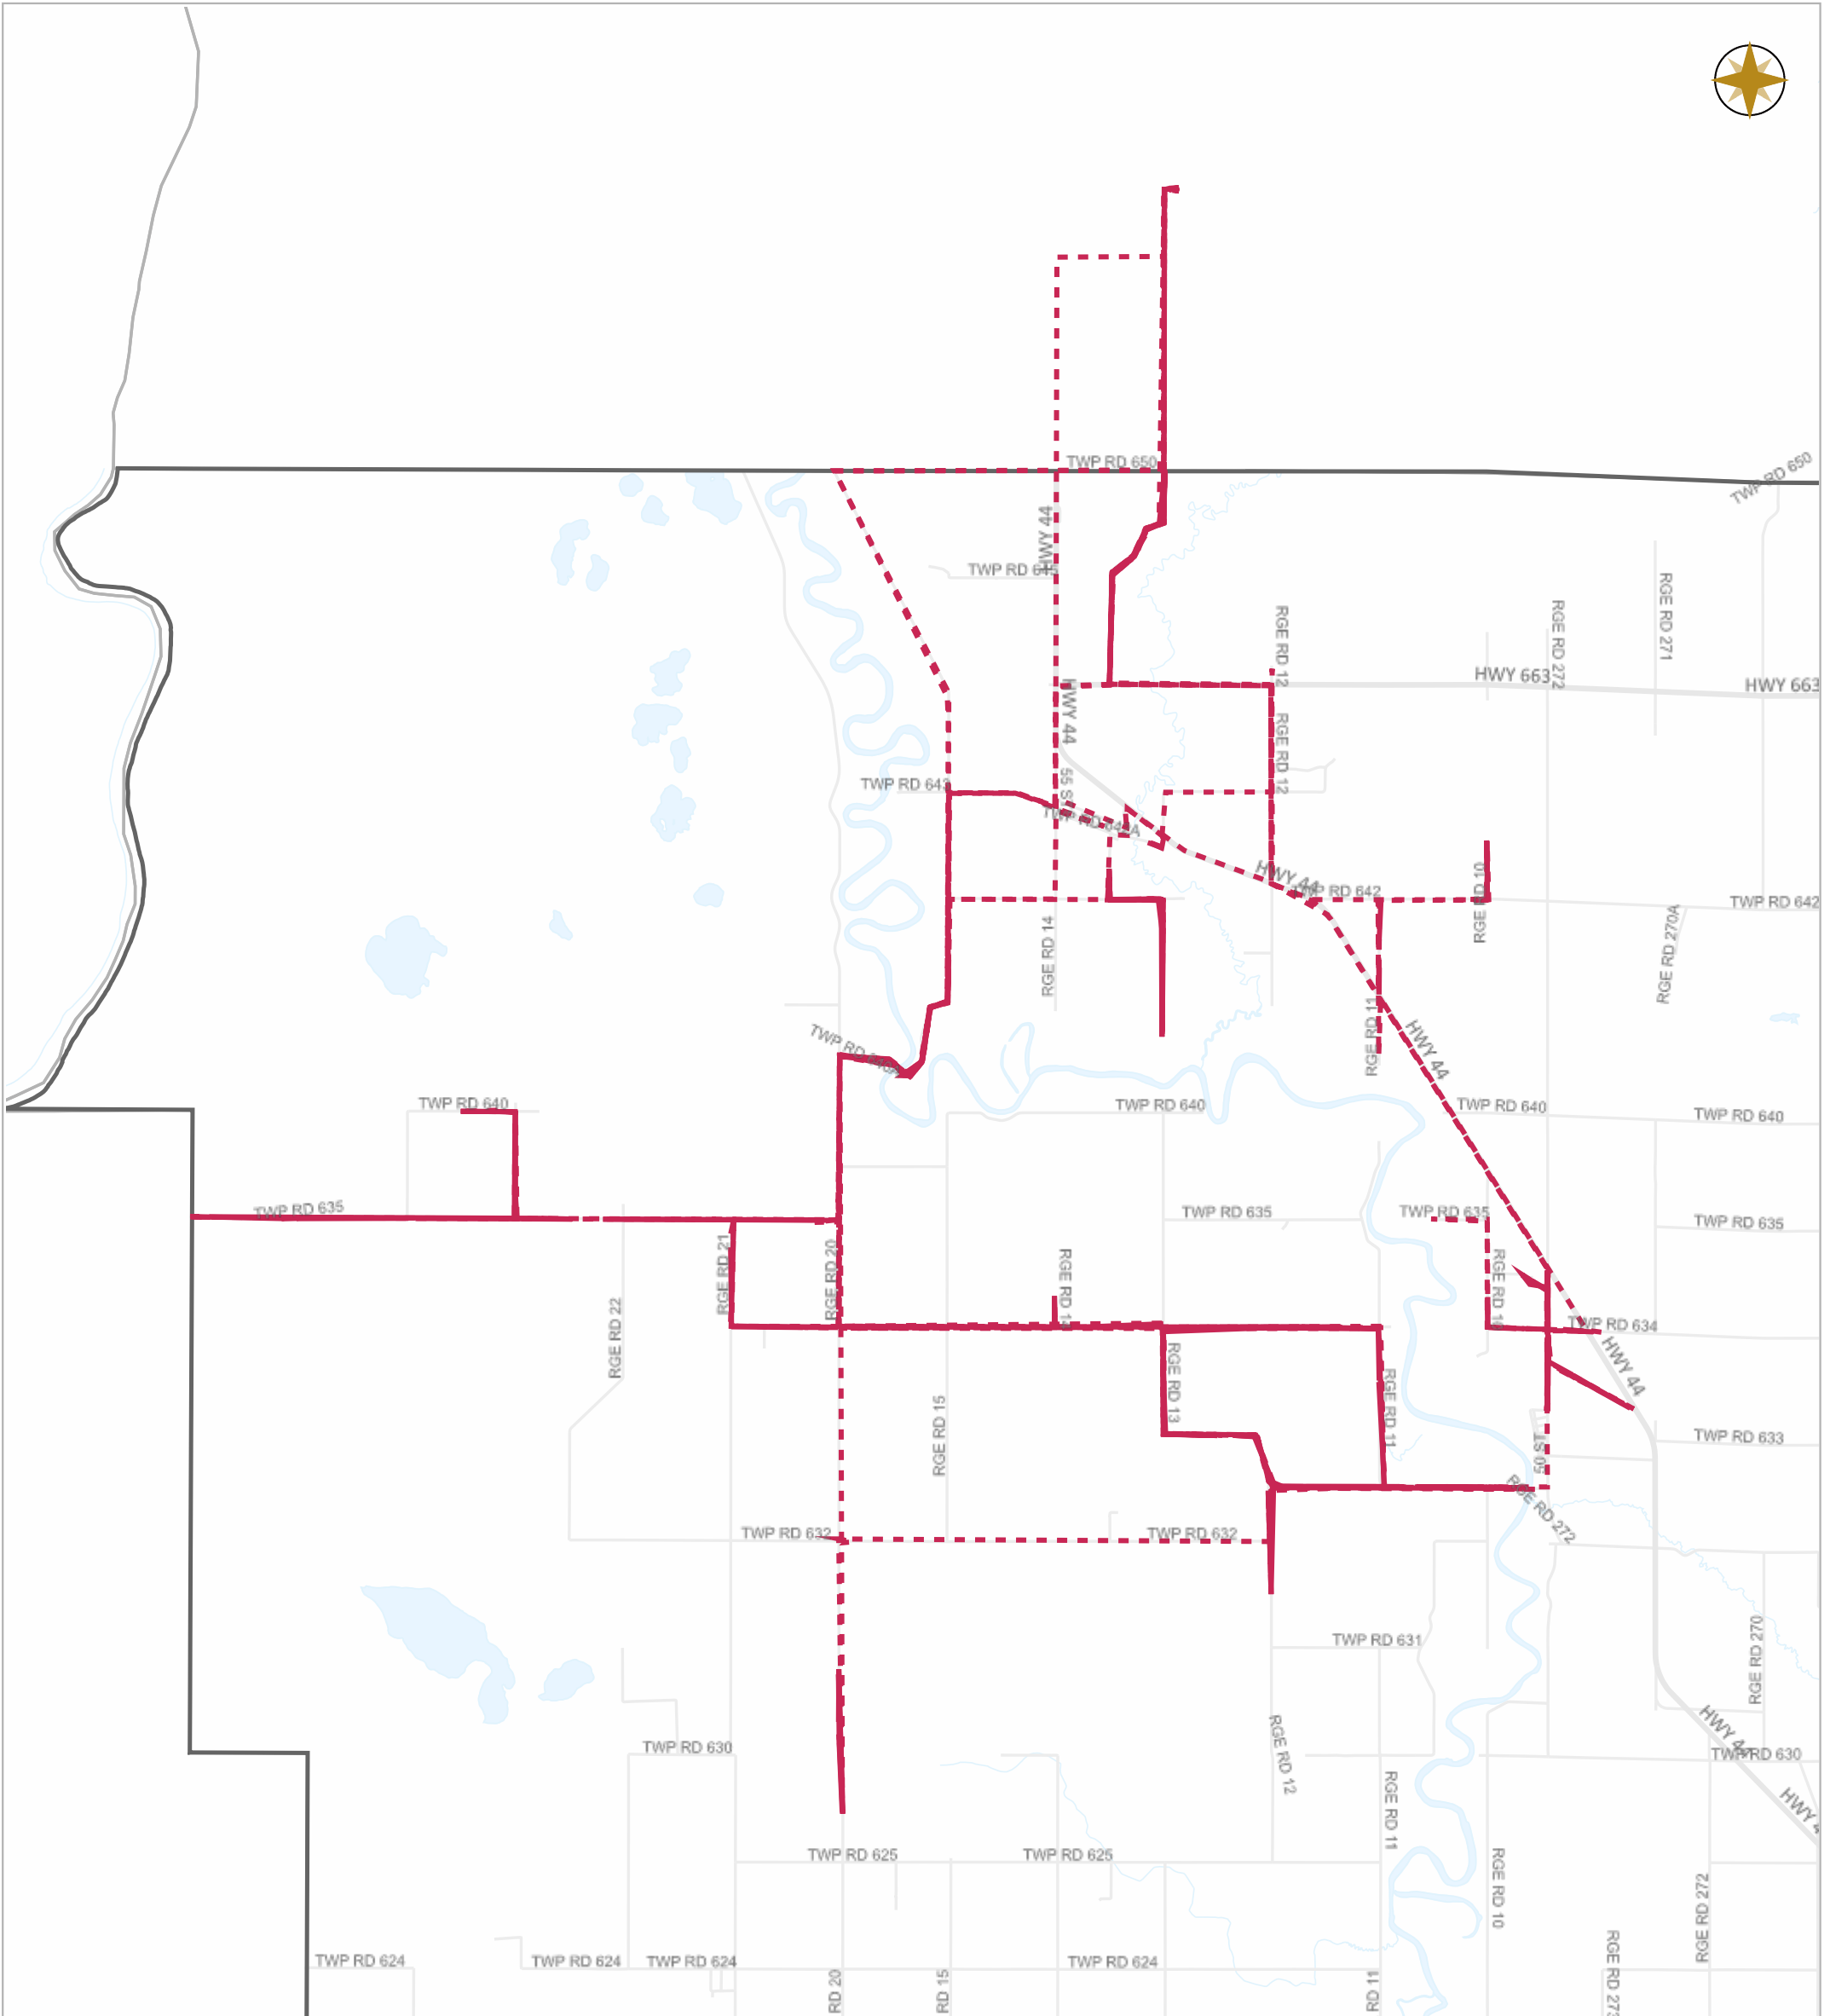

Legend

- Work Layers (Speed 1~7 mile/h)
- - - Tracking
- Roads

WESTLOCK COUNTY MAP

Map Projection: 3TM 114W NAD 83

10336 – 106 Street
Westlock, Alberta T7P 2G1

Tel: 780-349-3346
Toll Free: 1-877-349-5880
Fax: 780-349-2012

Date: Aug.26, 2024