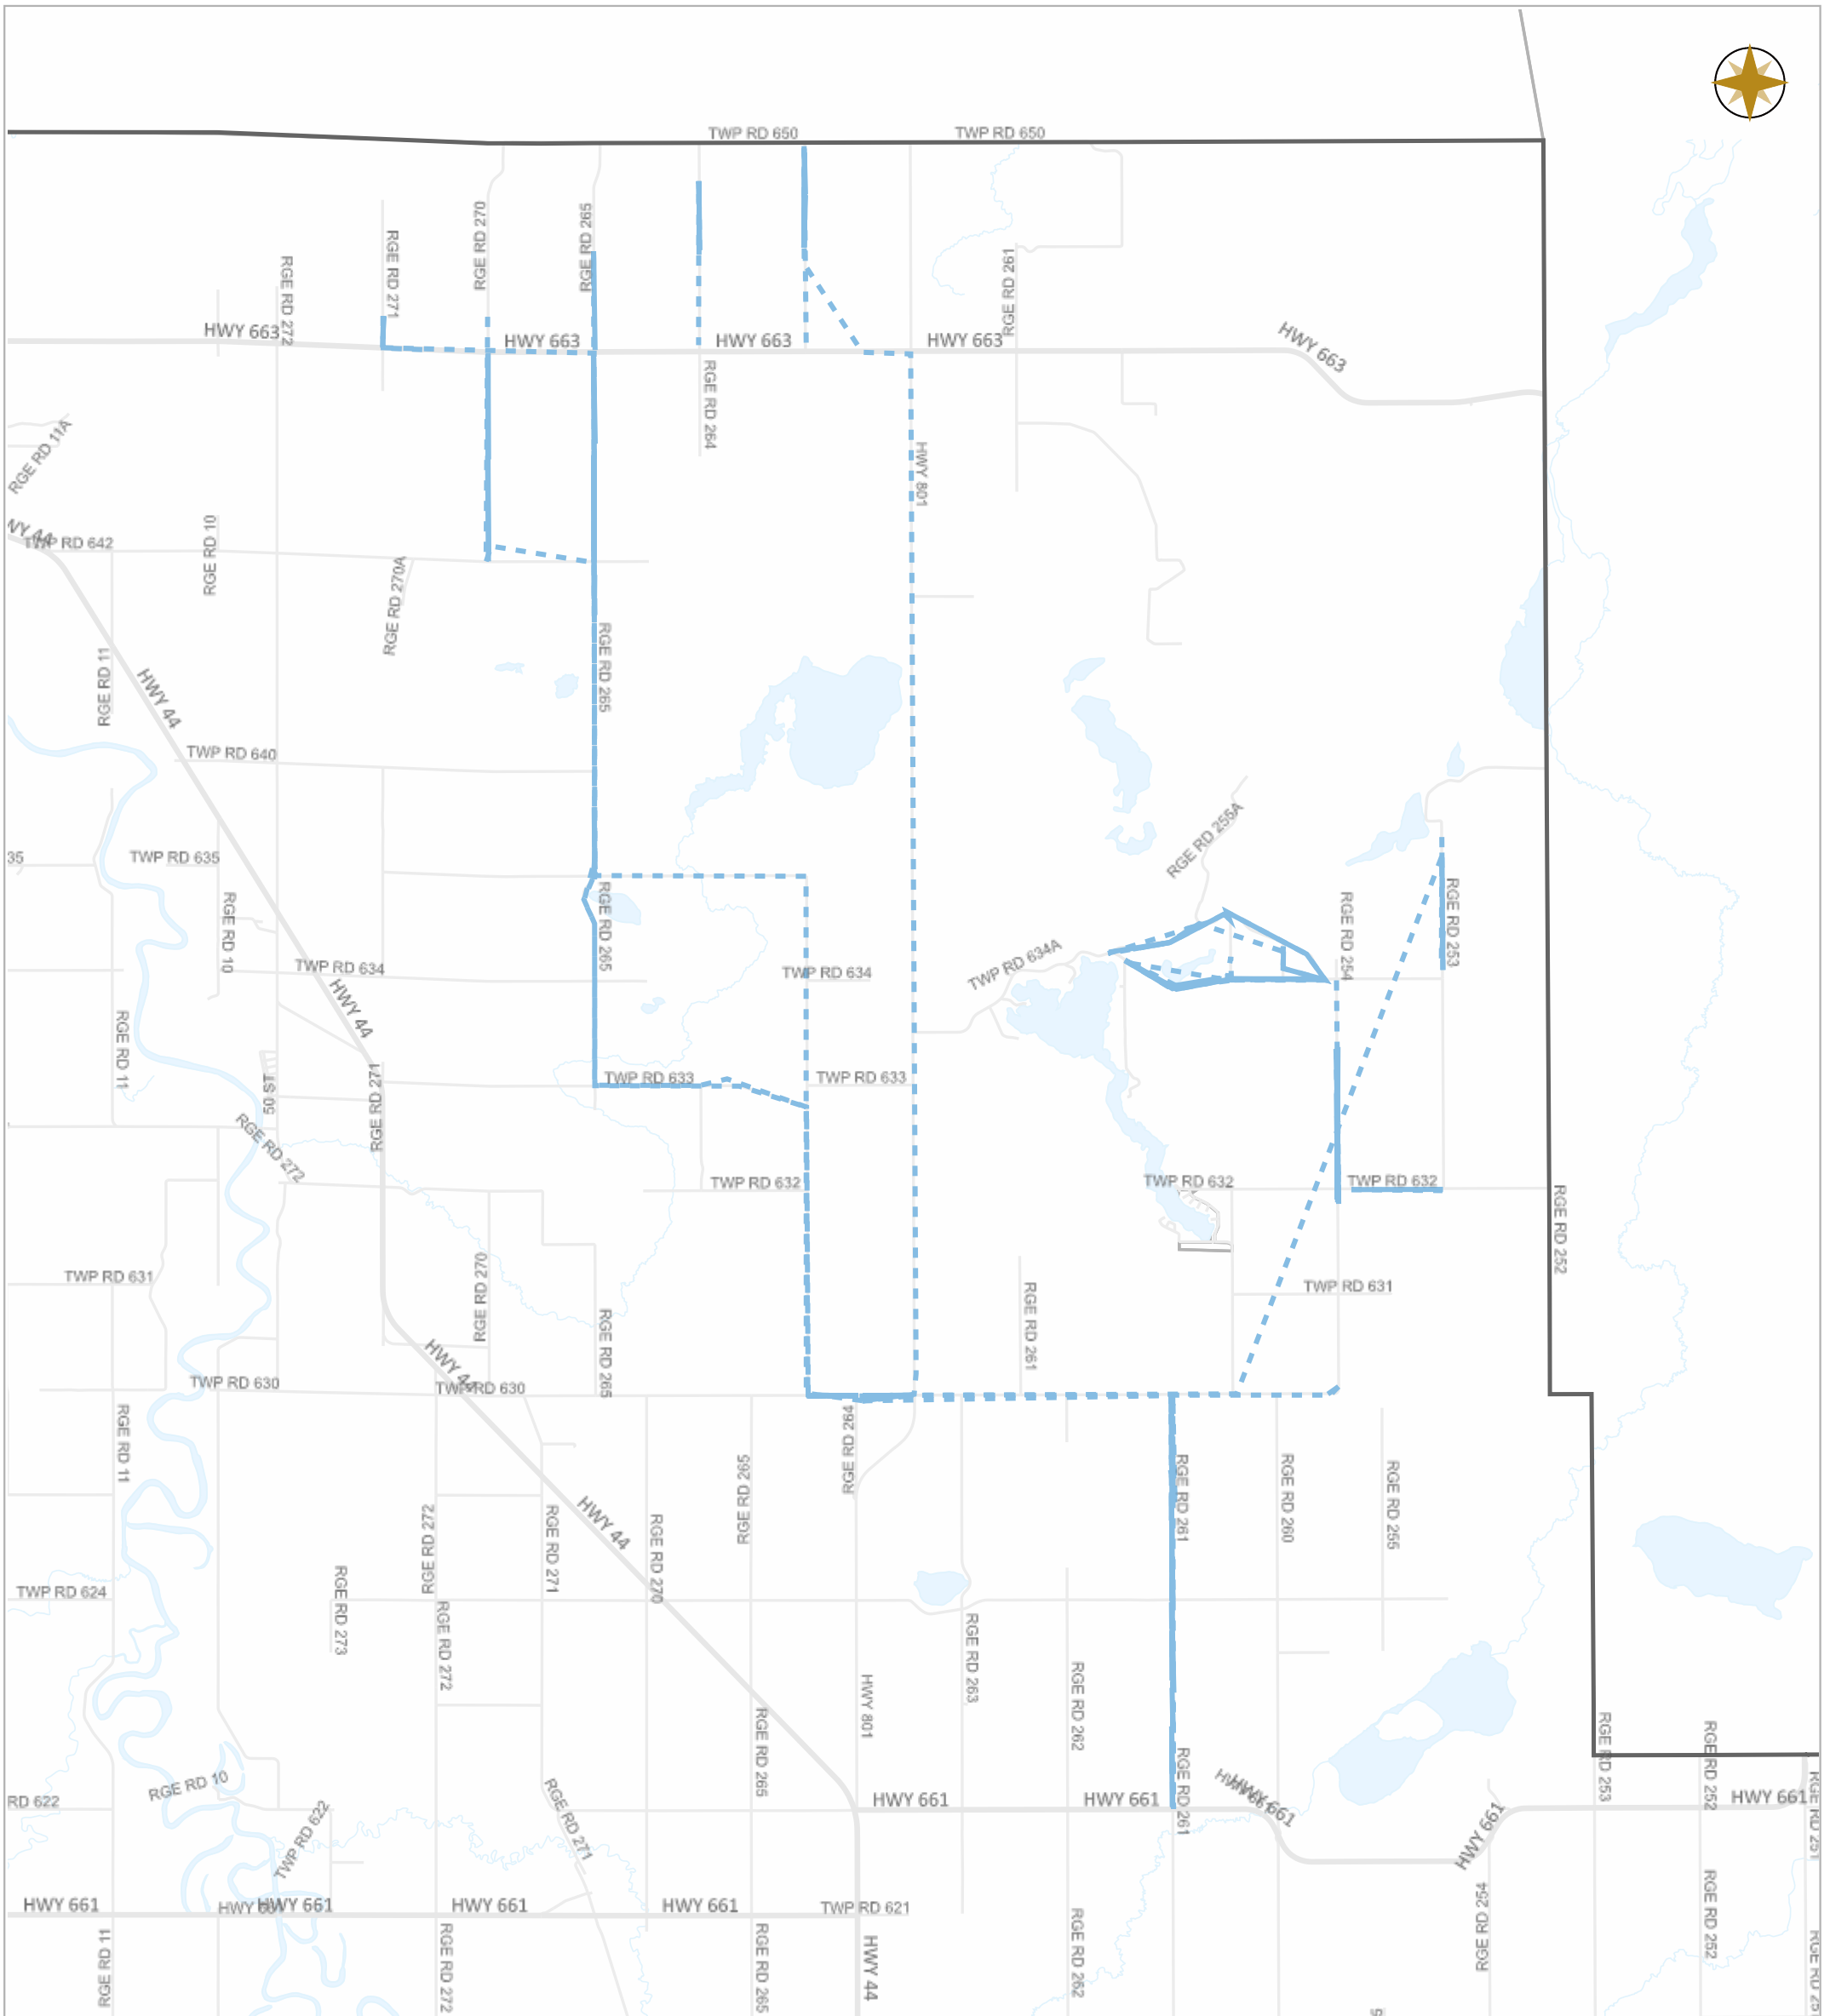

Legend

- Work Layers (Speed 1~7 mile/h)
- - - Tracking
- Roads

WESTLOCK COUNTY MAP

Map Projection: 3TM 114W NAD 83

10336 – 106 Street
Westlock, Alberta T7P 2G1

Tel: 780-349-3346
Toll Free: 1-877-349-5880
Fax: 780-349-2012

Date: Aug.26, 2024