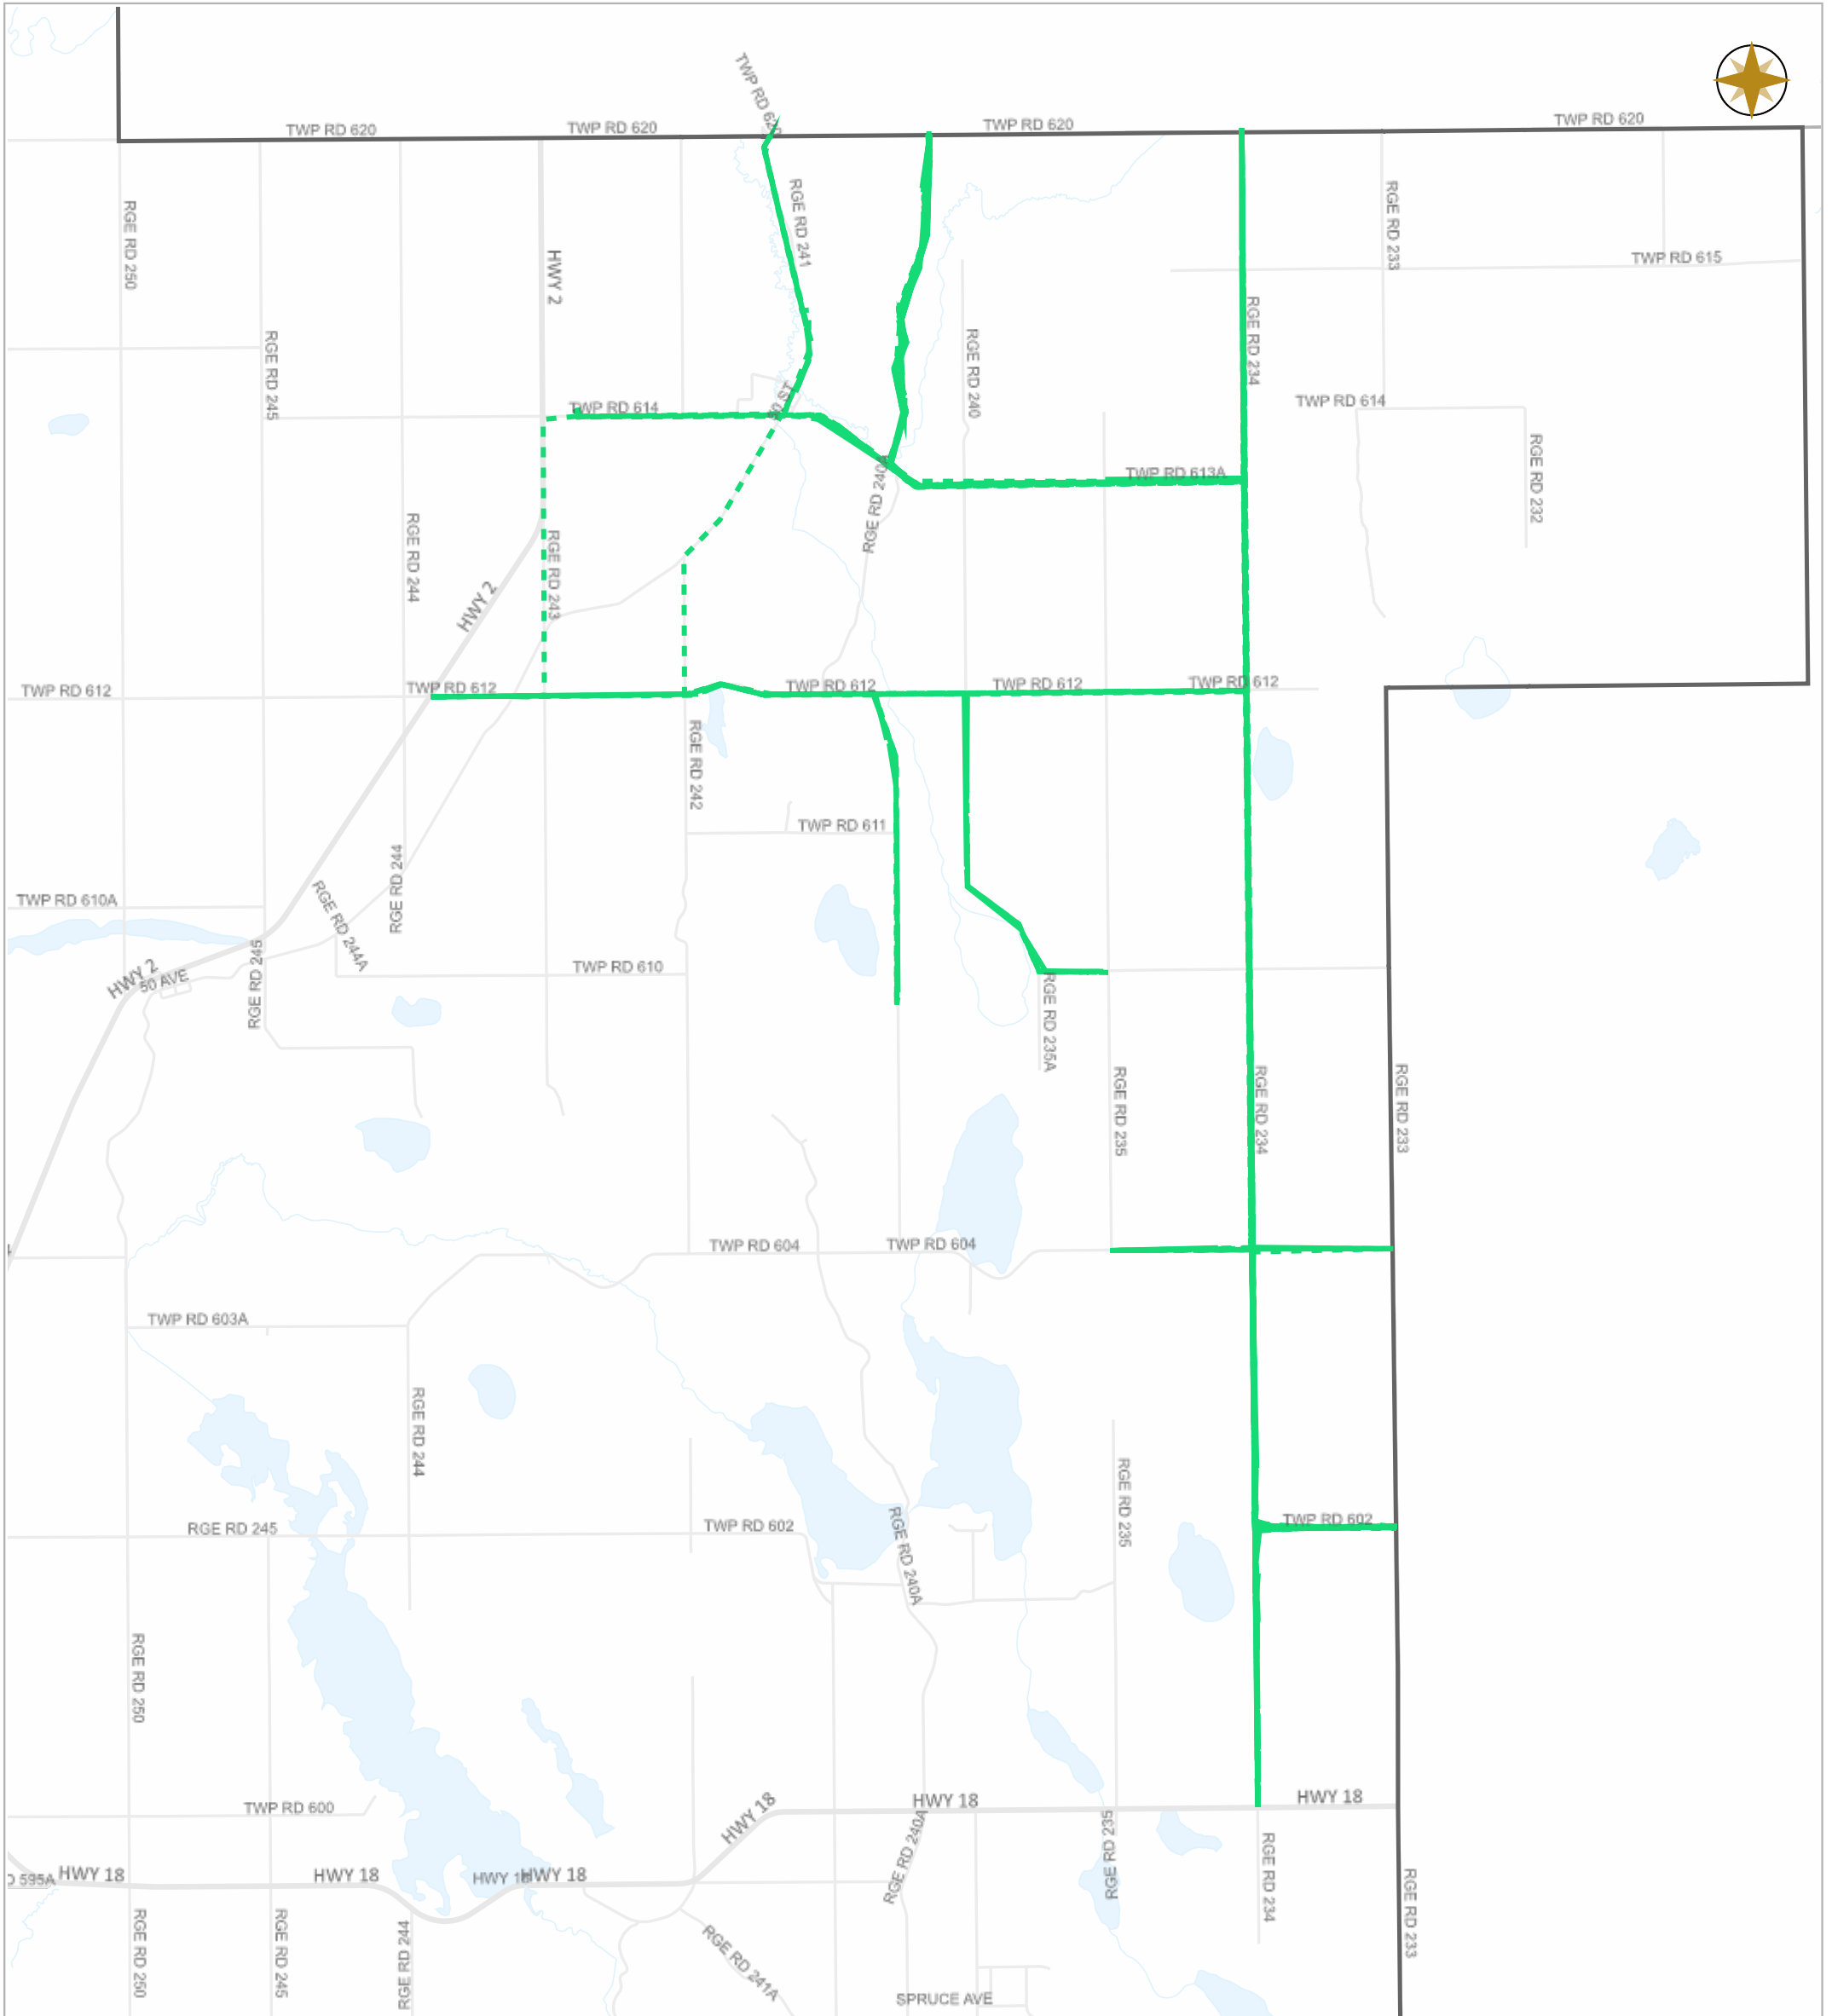

Legend

- Work Layers (Speed 1~7 mile/h)
- - - Tracking
- Roads

WESTLOCK COUNTY MAP

Map Projection: 3TM 114W NAD 83

10336 – 106 Street
Westlock, Alberta T7P 2G1

Tel: 780-349-3346
Toll Free: 1-877-349-5880
Fax: 780-349-2012

Date: Aug.26, 2024