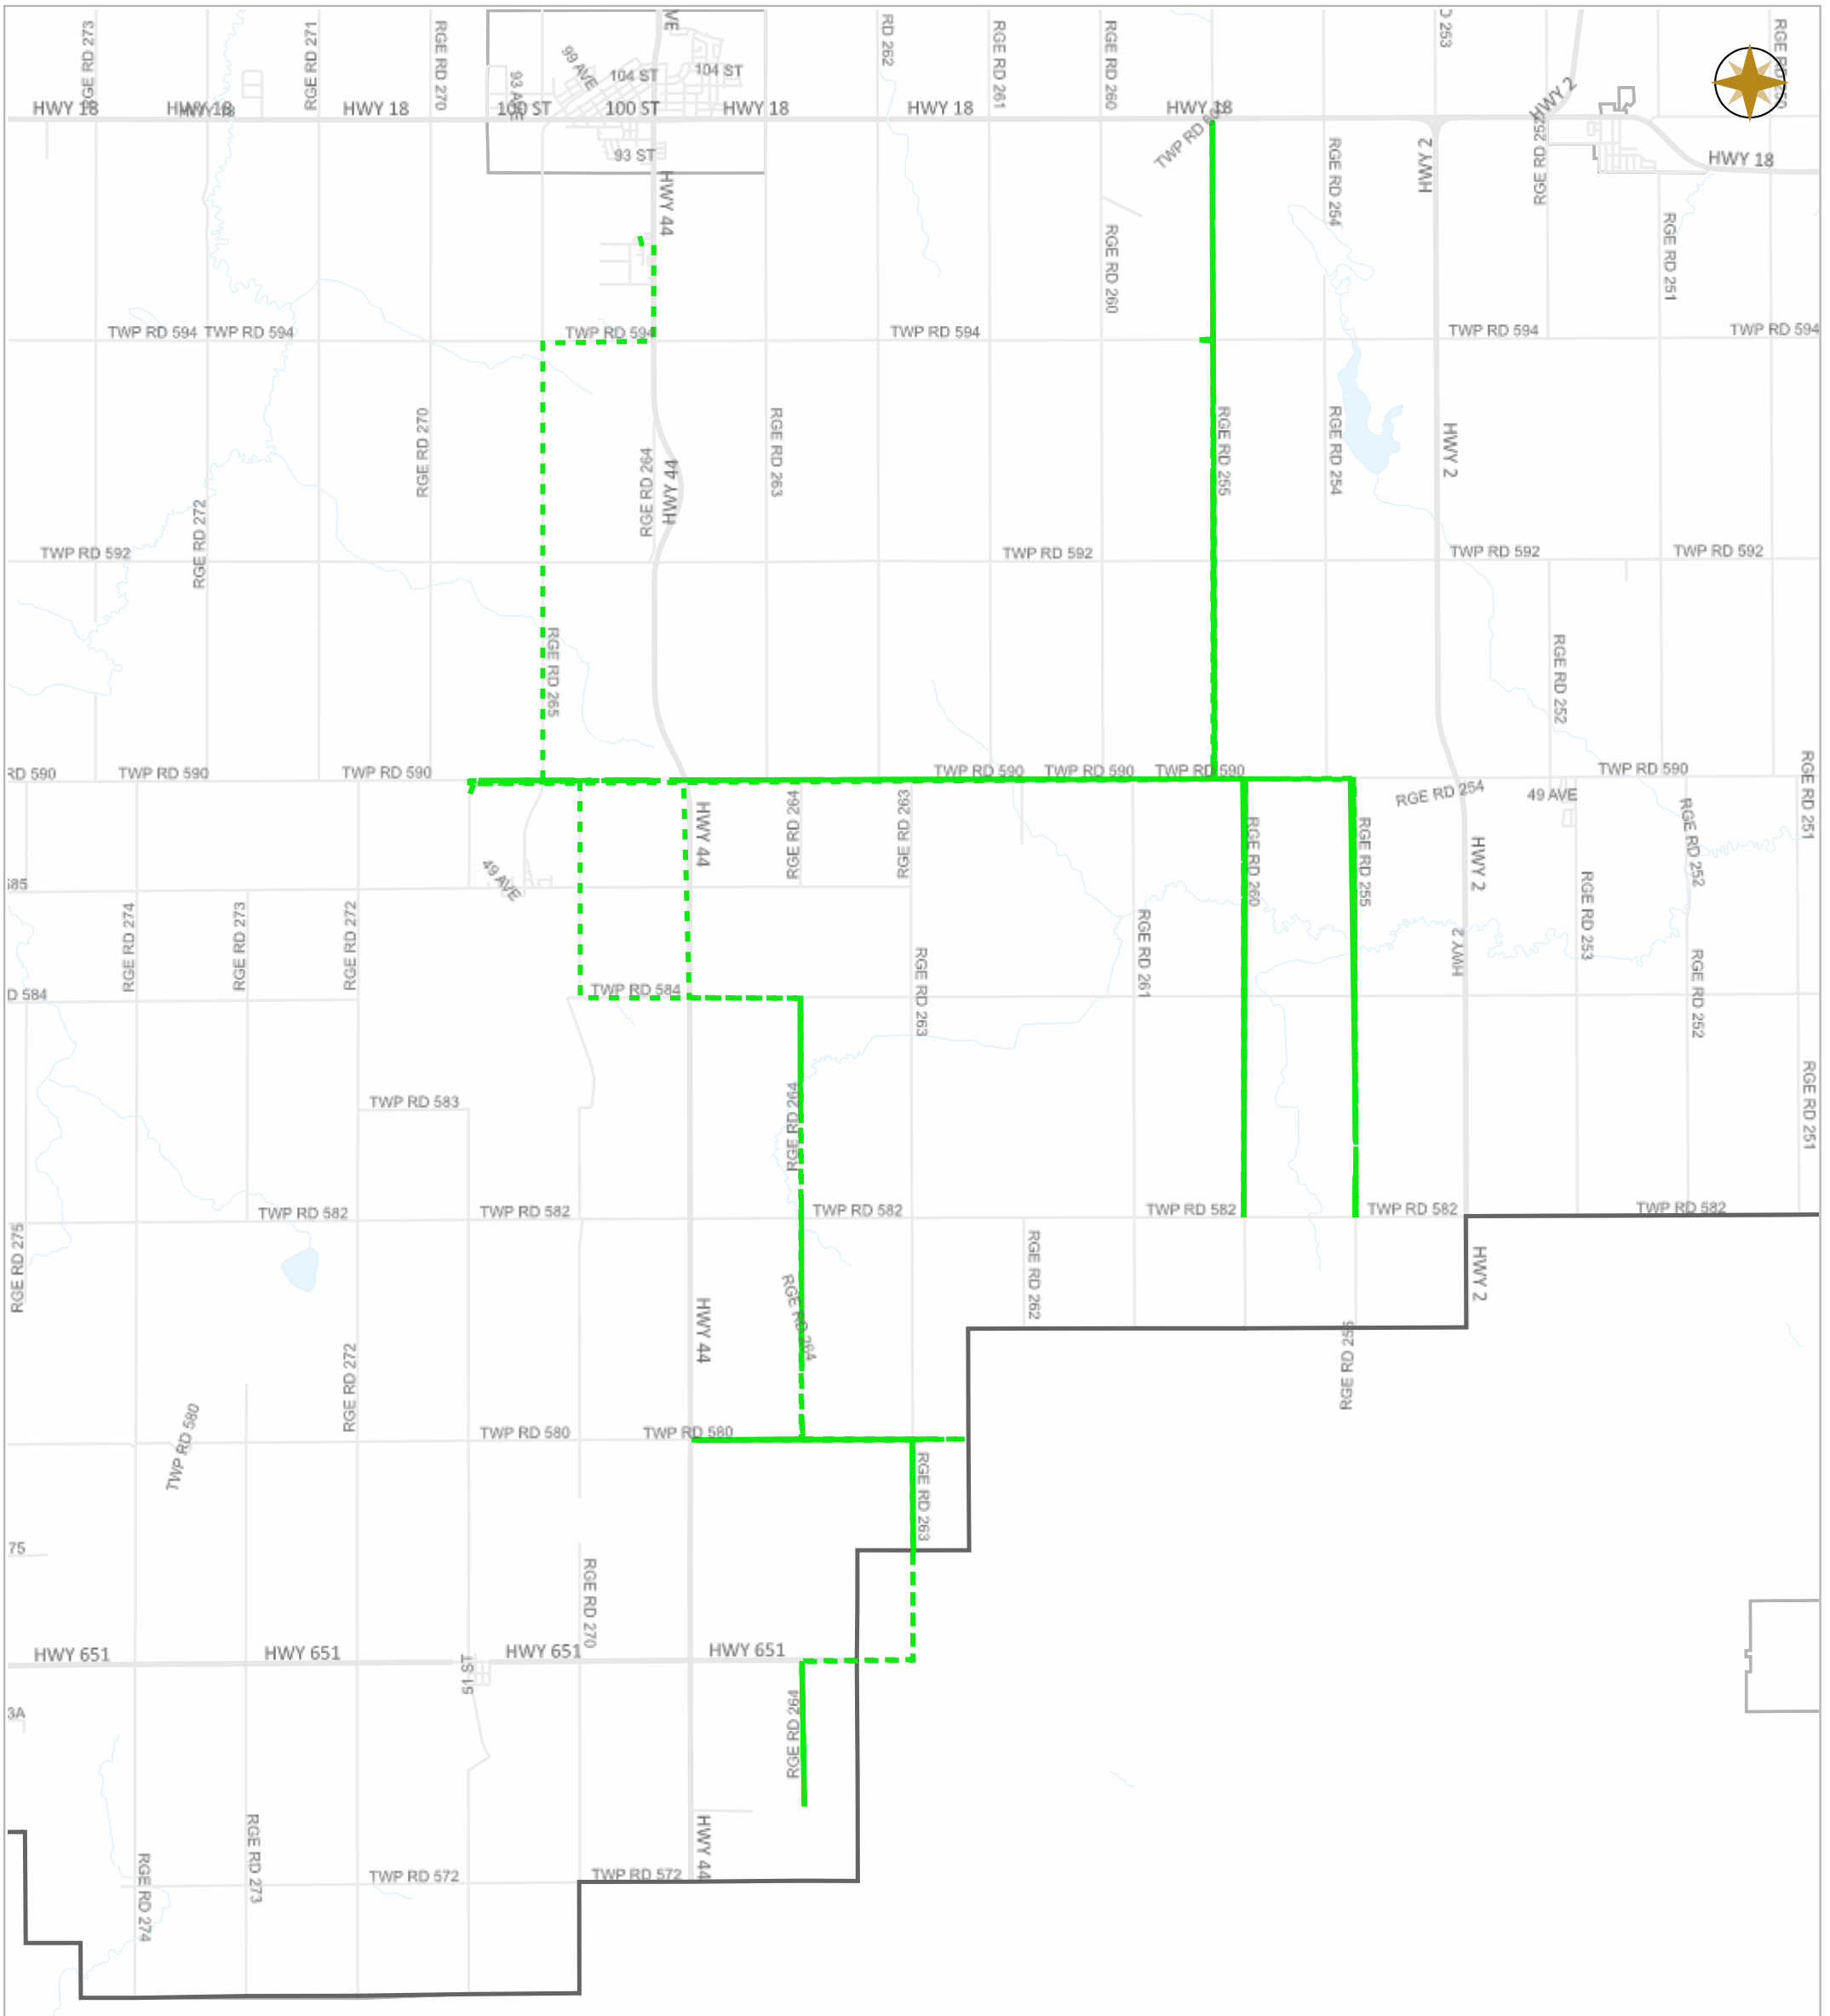

Legend

- Work Layers (Speed 1~7 mile/h)
- - - Tracking
- Roads

WESTLOCK COUNTY MAP

Map Projection: 3TM 114W NAD 83

10336 – 106 Street
Westlock, Alberta T7P 2G1

Tel: 780-349-3346
Toll Free: 1-877-349-5880
Fax: 780-349-2012

Date: Aug.26, 2024