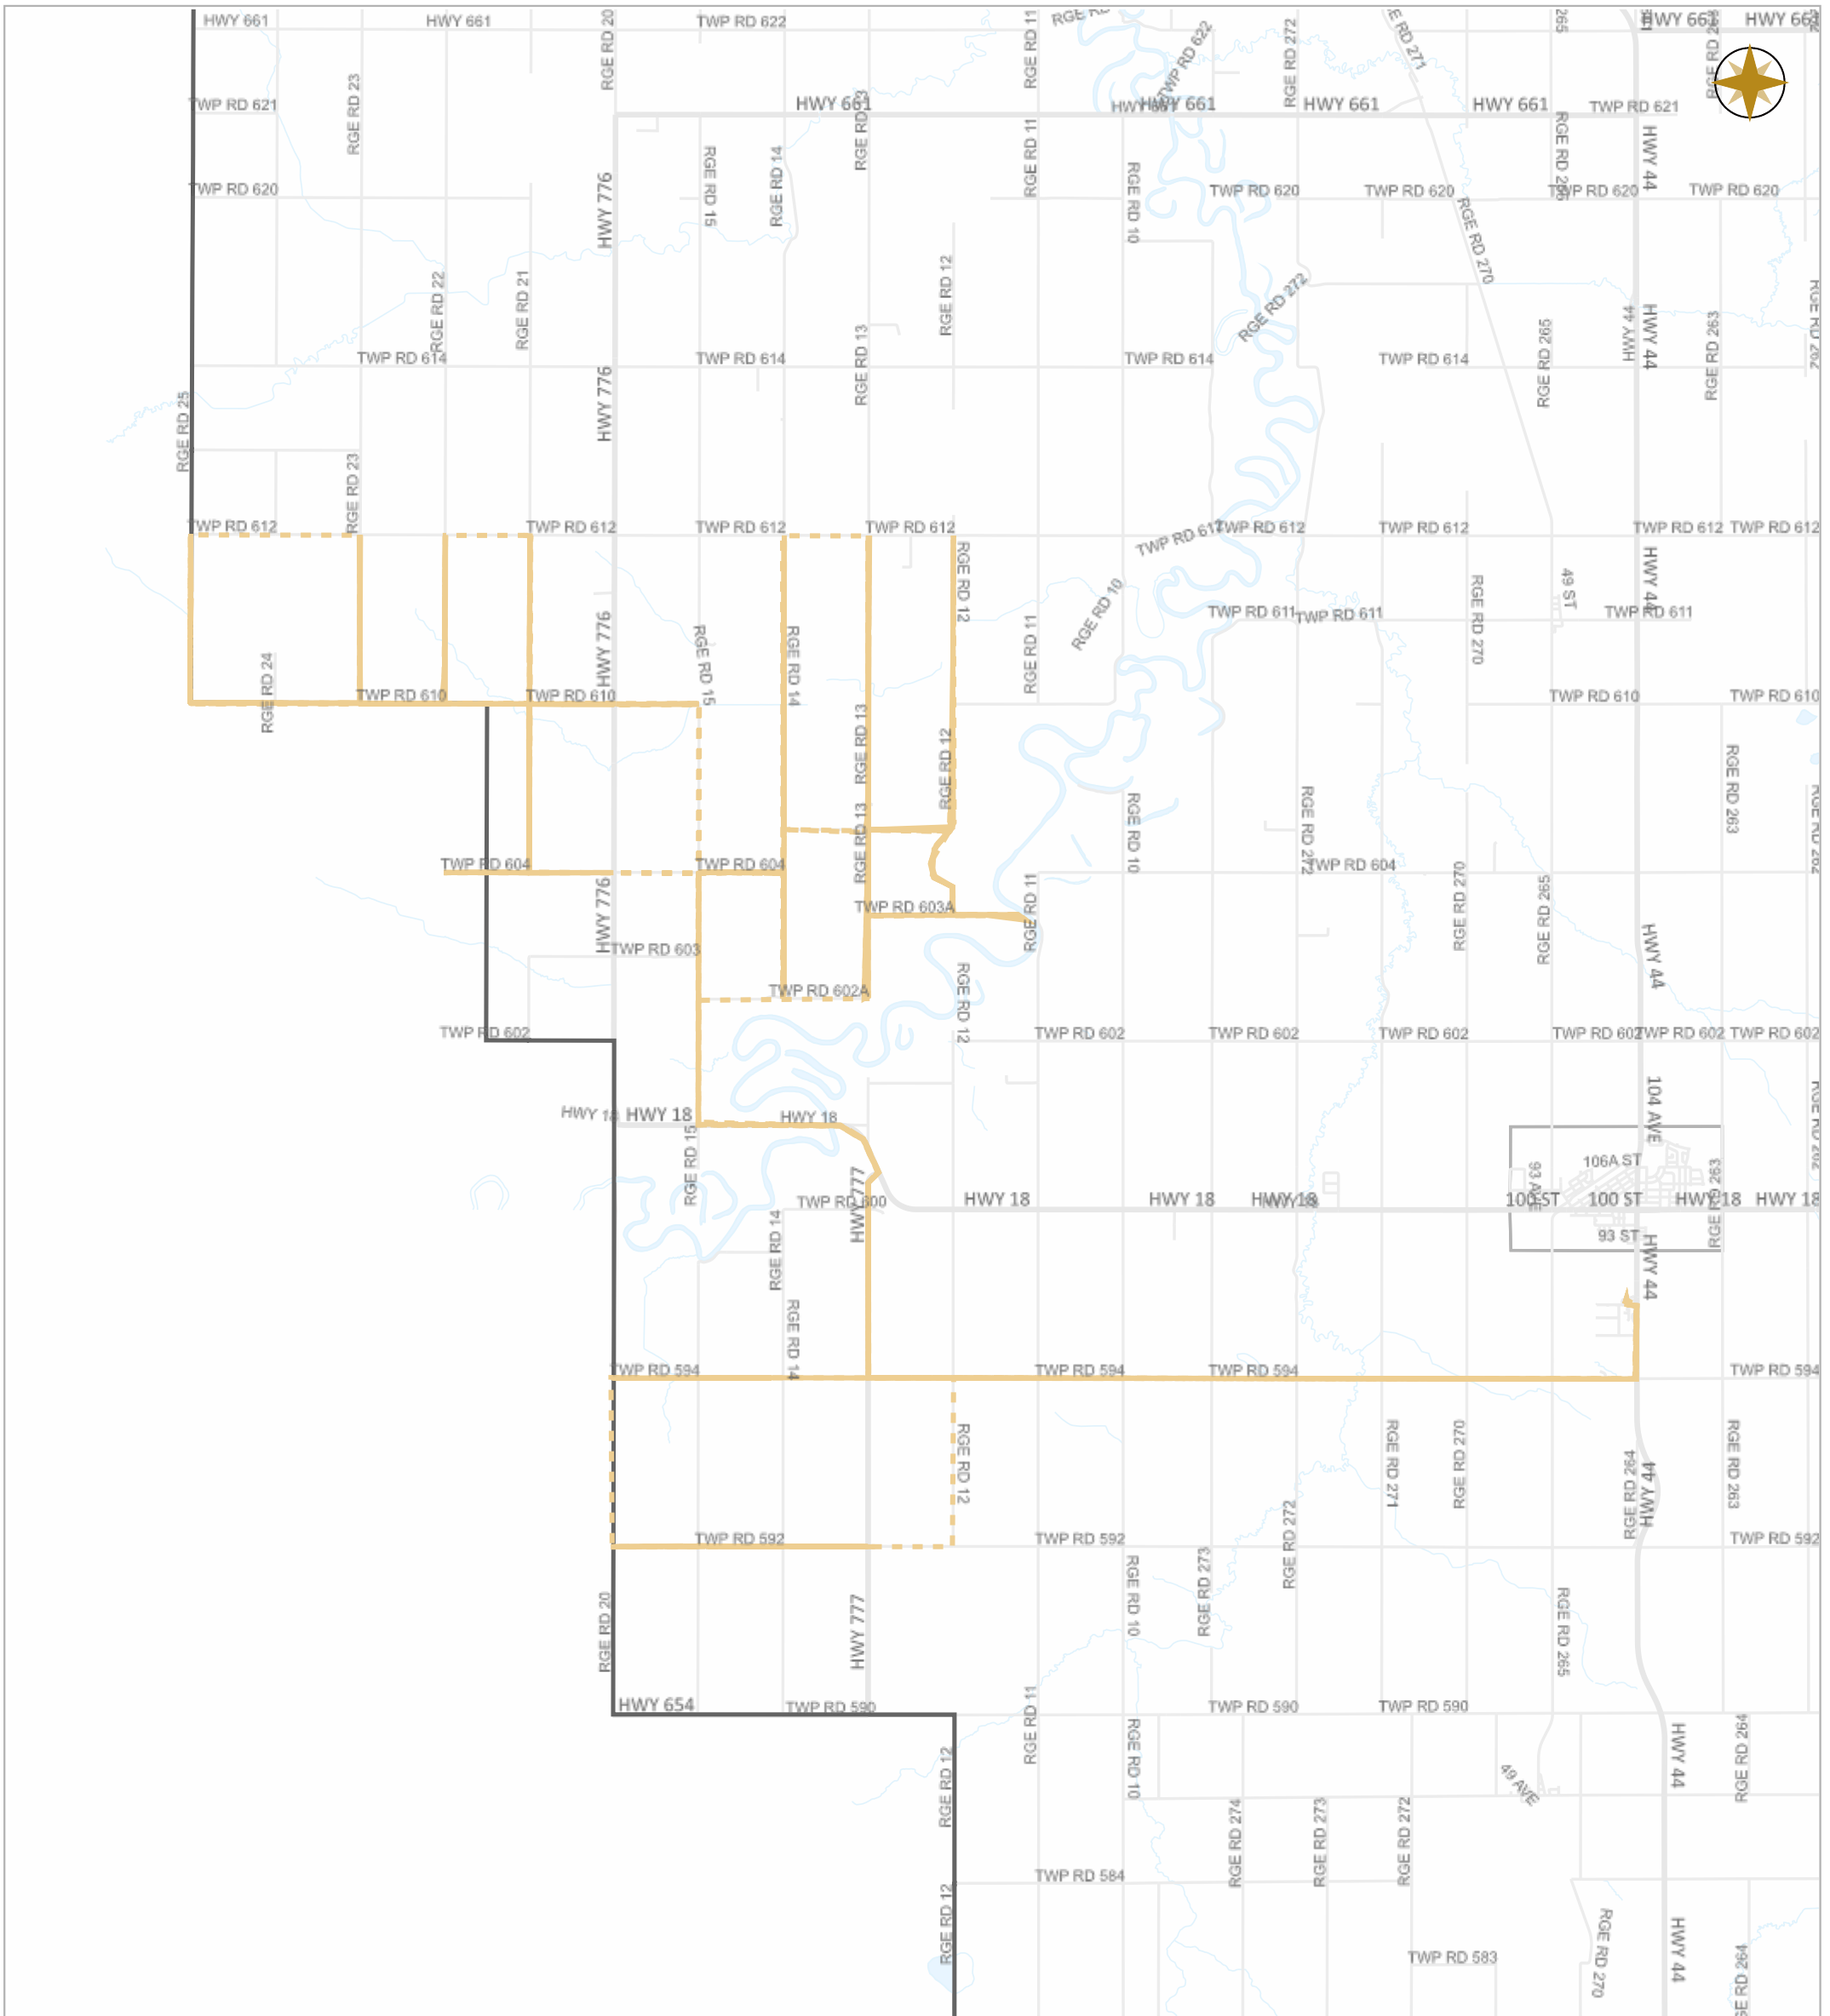

Legend

- Work Layers (Speed 1~7 mile/h)
- - - Tracking
- Roads

WESTLOCK COUNTY MAP

Map Projection: 3TM 114W NAD 83

10336 – 106 Street
Westlock, Alberta T7P 2G1

Tel: 780-349-3346
Toll Free: 1-877-349-5880
Fax: 780-349-2012

Date: Aug.26, 2024