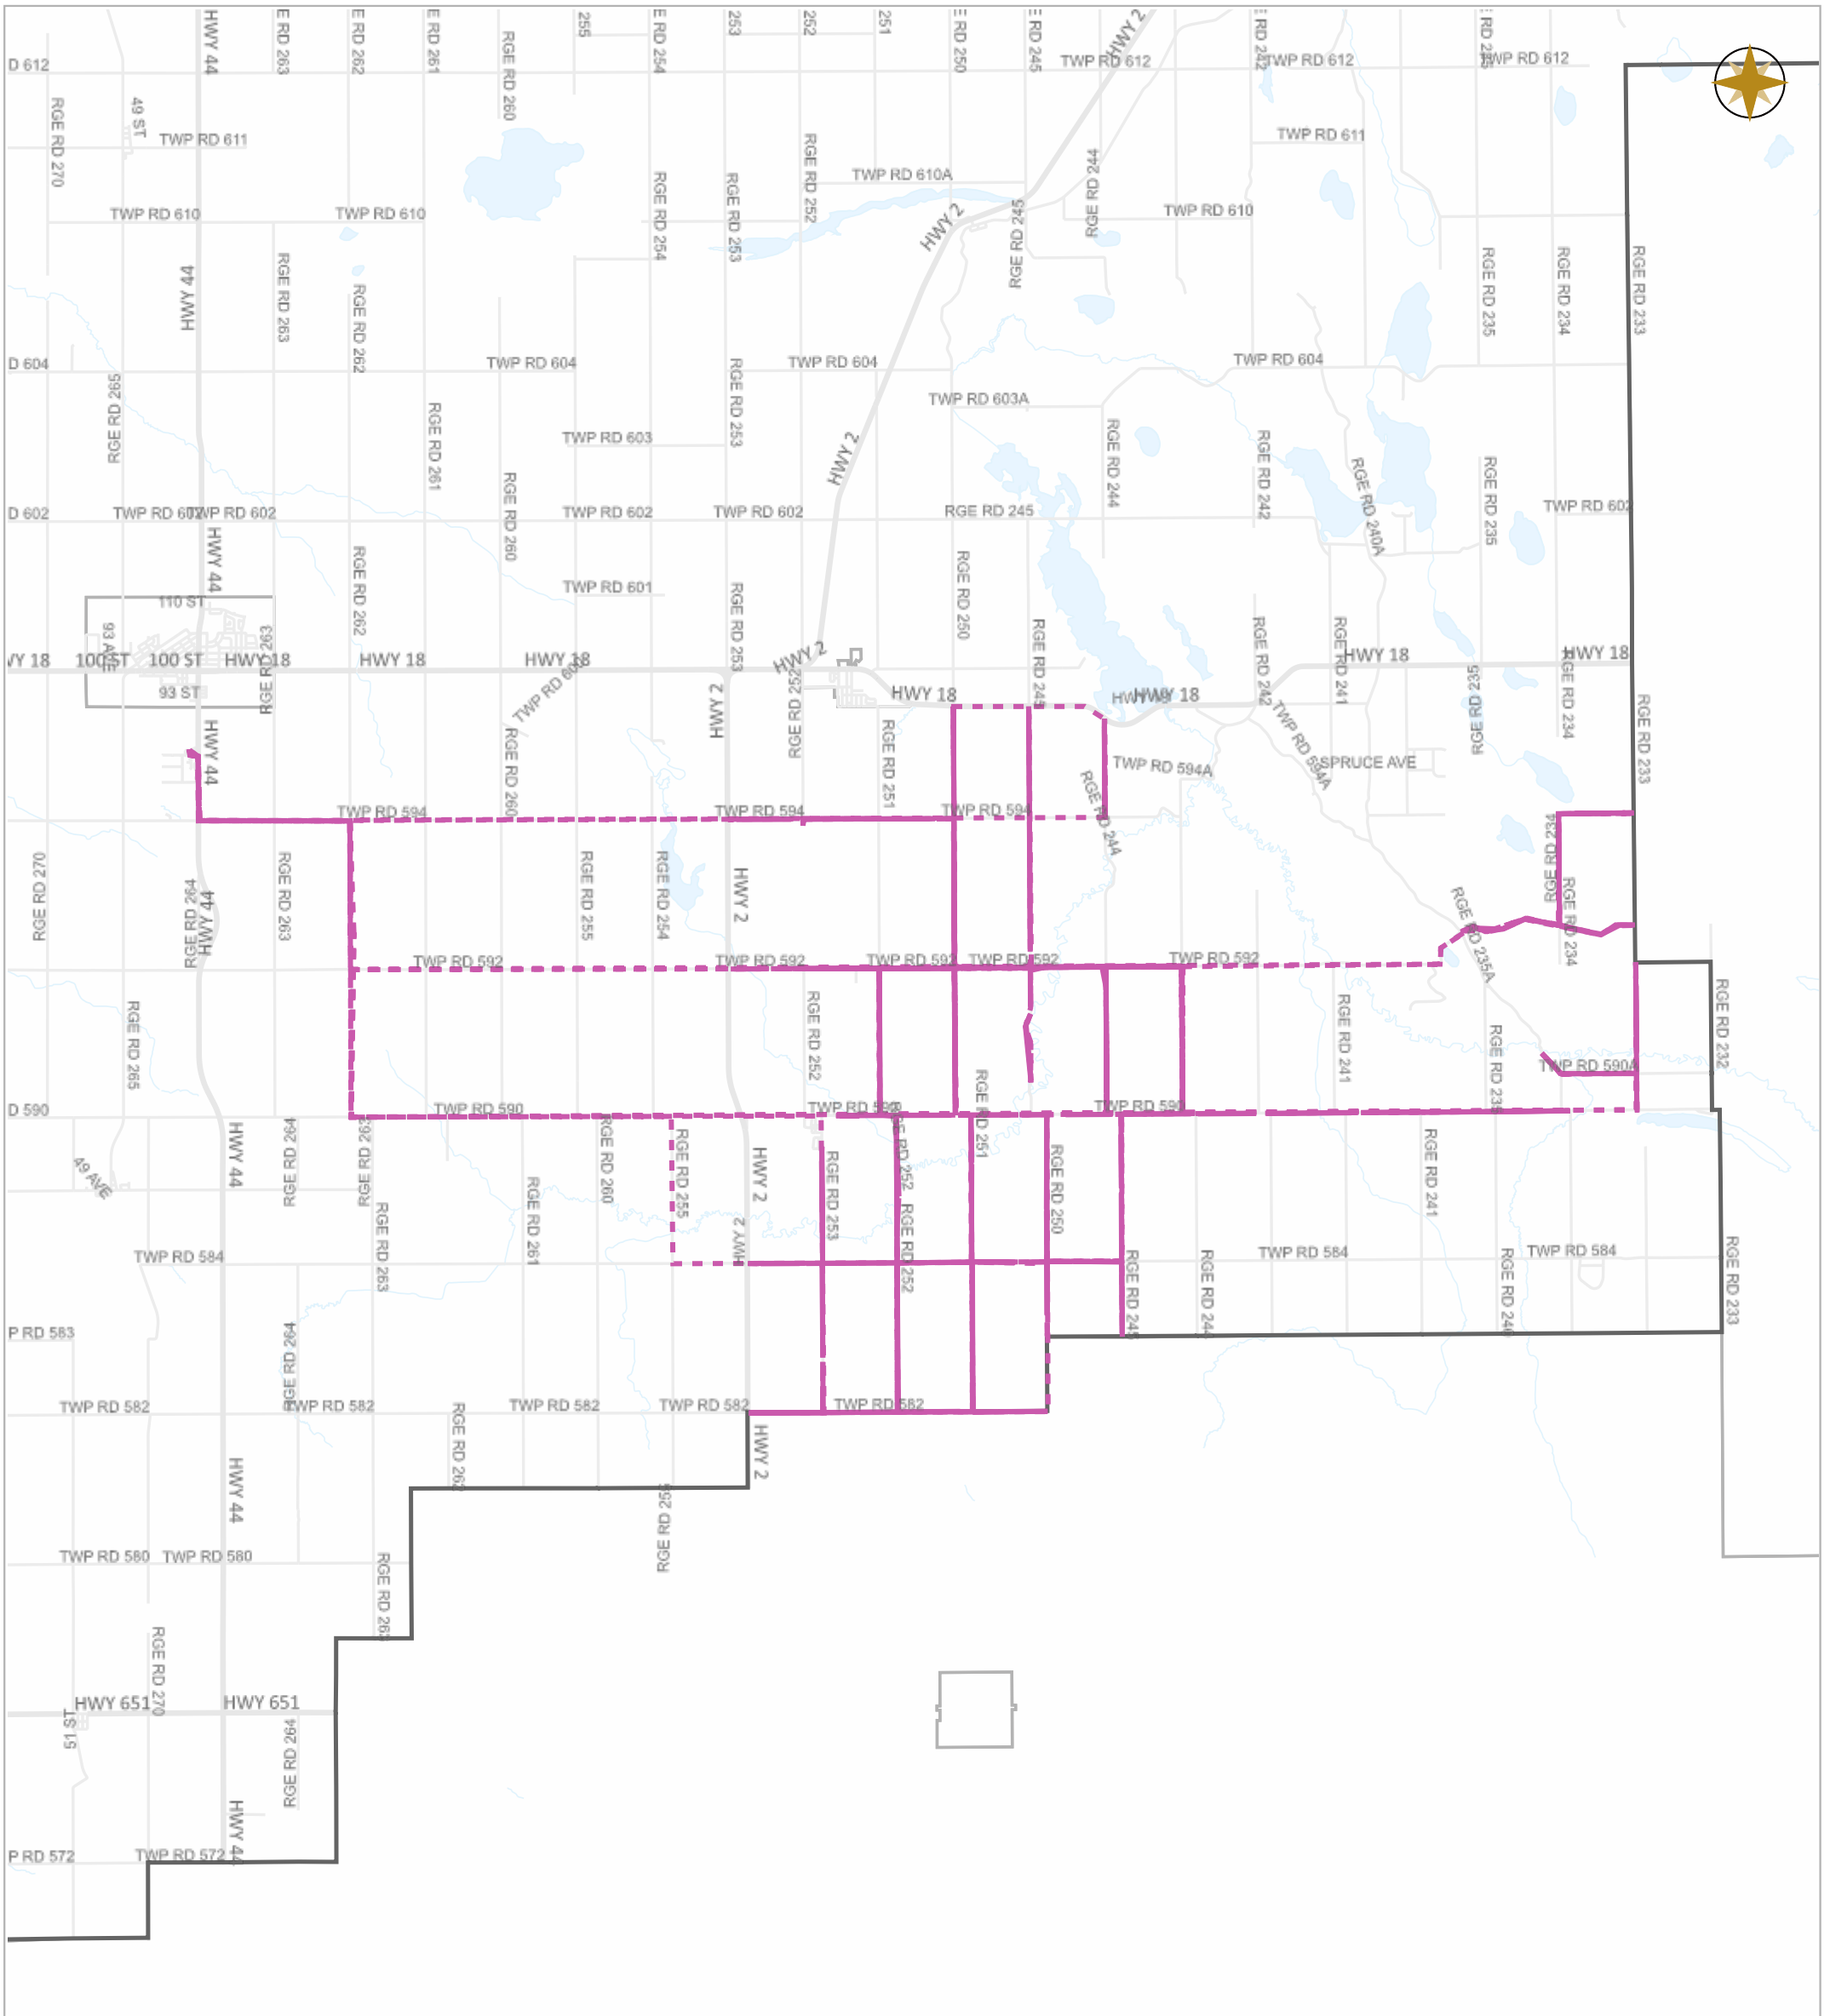

Legend

- Work Layers (Speed 1~7 mile/h)
- - - Tracking
- Roads

WESTLOCK COUNTY MAP

Map Projection: 3TM 114W NAD 83

10336 – 106 Street
Westlock, Alberta T7P 2G1

Tel: 780-349-3346
Toll Free: 1-877-349-5880
Fax: 780-349-2012

Date: Aug.26, 2024