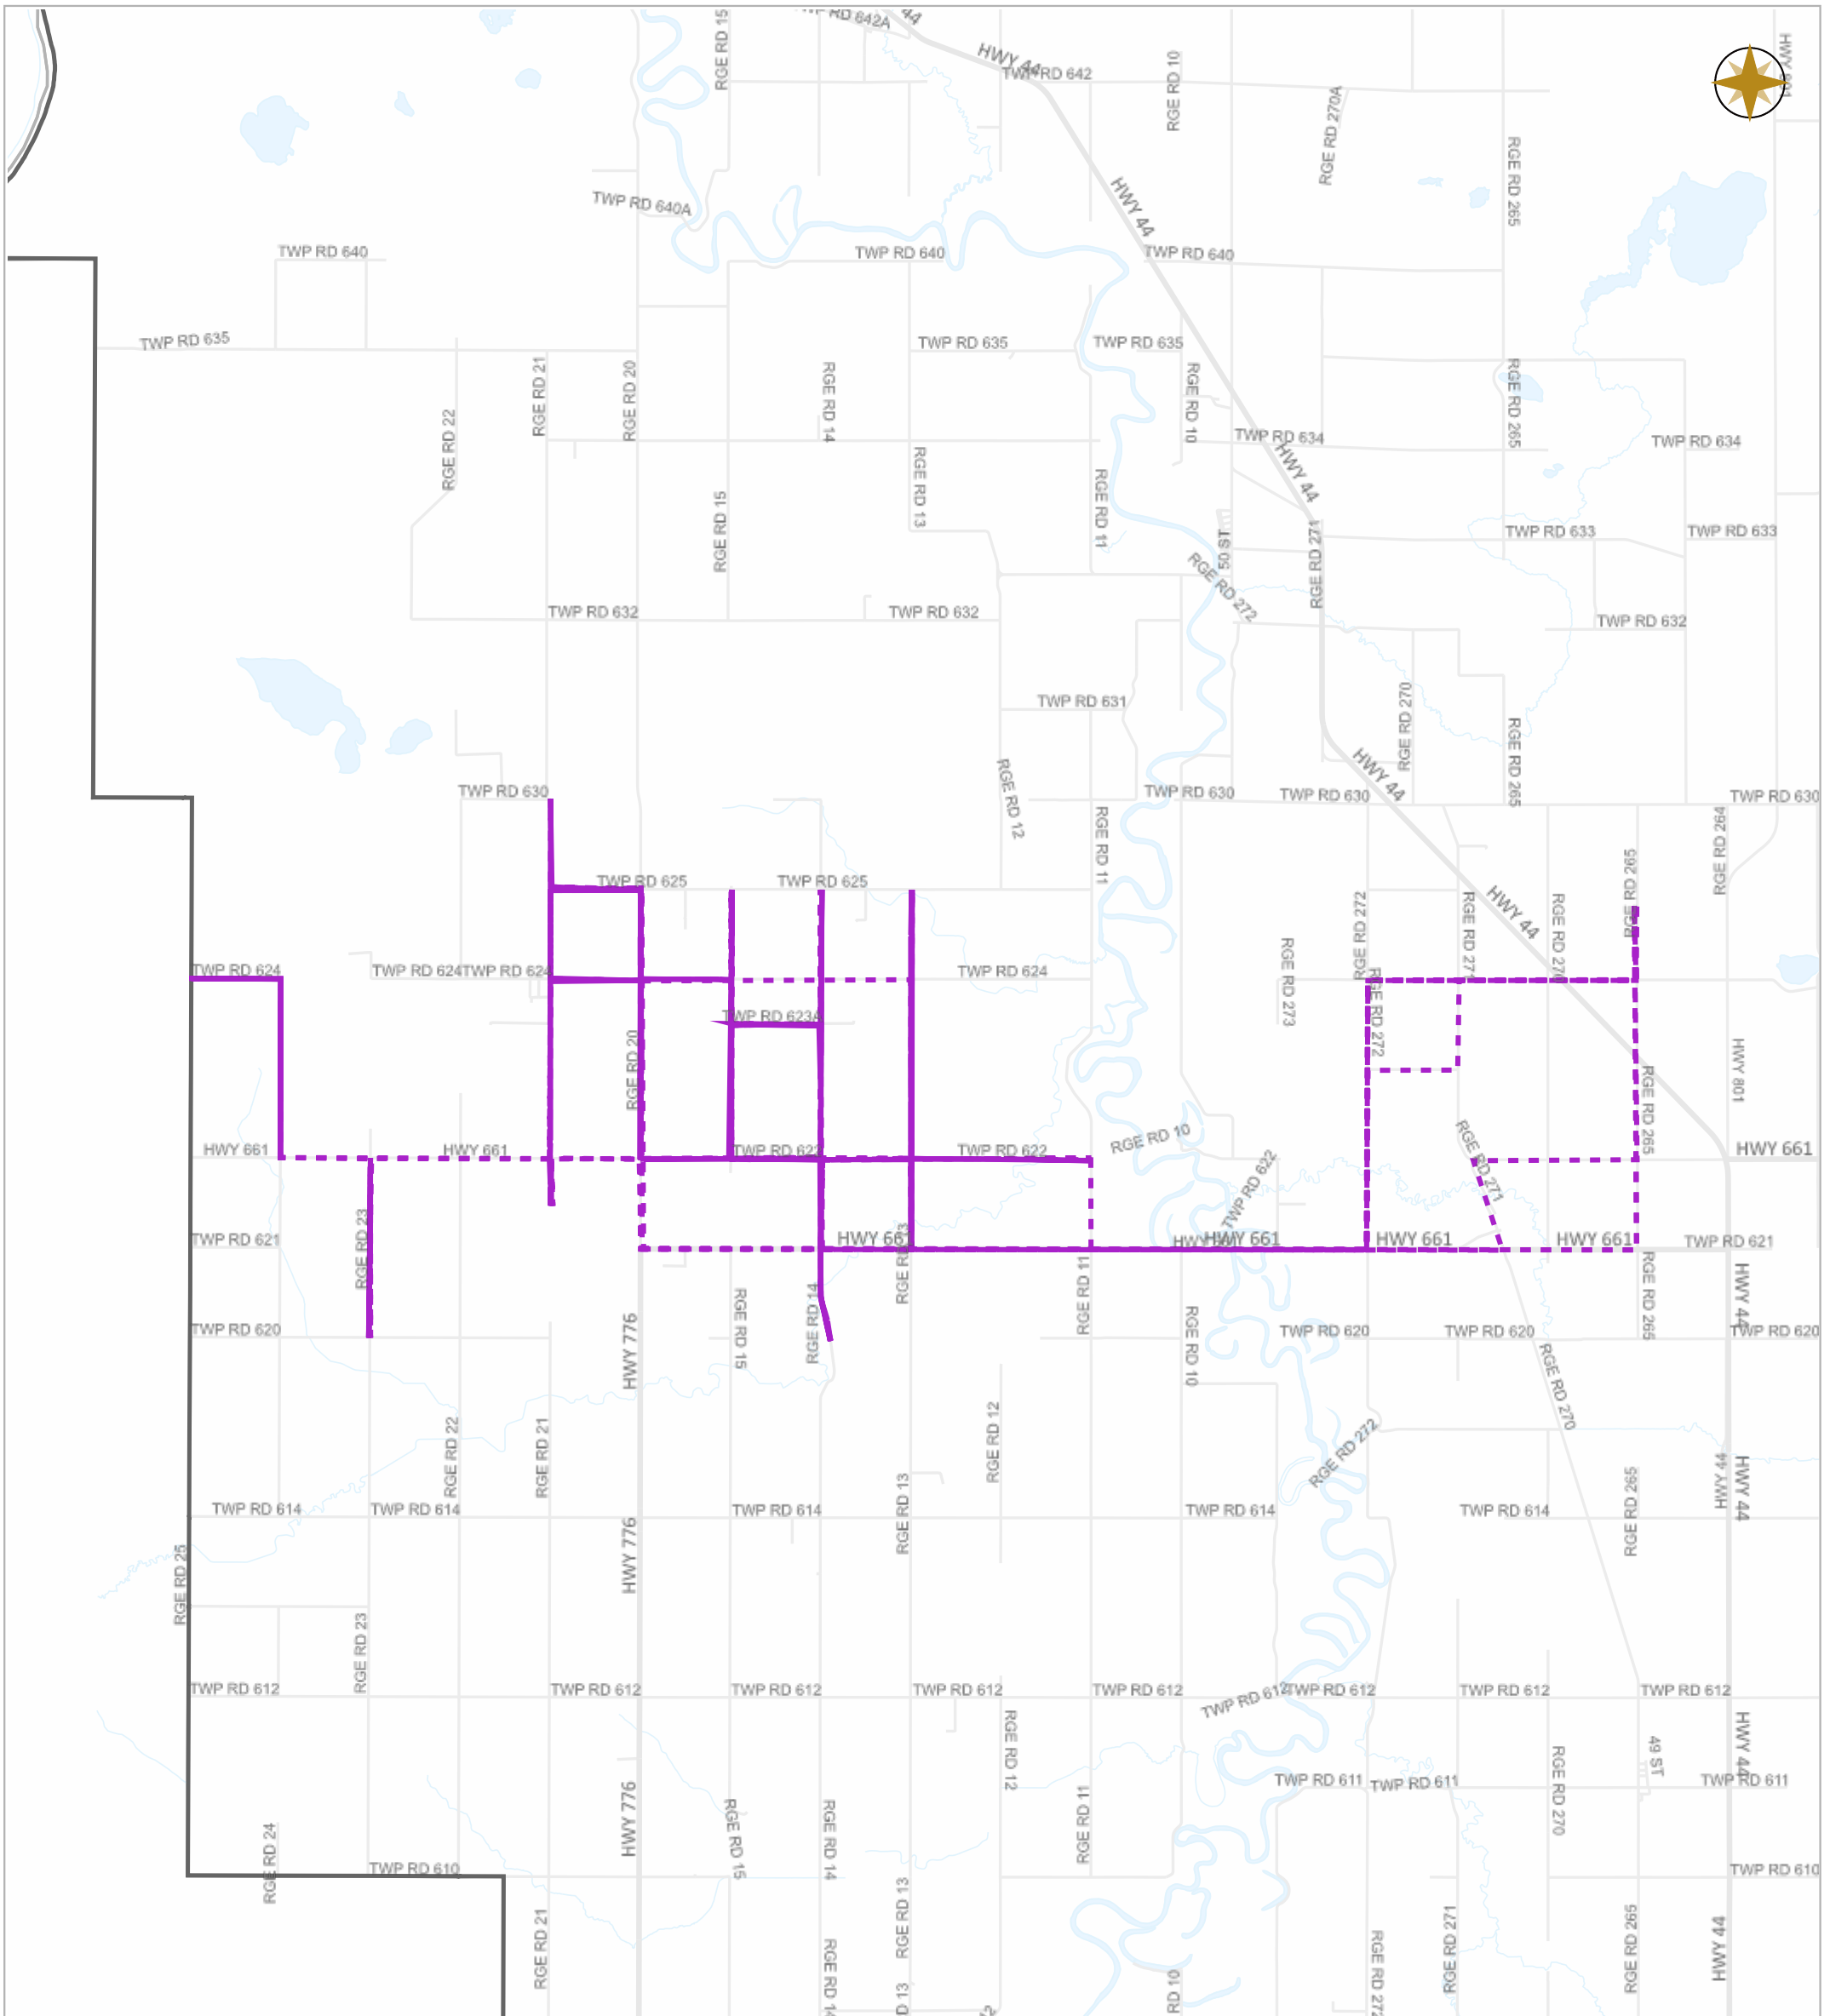

1. **Legend**
2. Work Layers (Speed 1~7 mile/h)
   - - - Tracking
   - Roads

WESTLOCK COUNTY MAP

Map Projection: 3TM 114W NAD 83

10336 – 106 Street
Westlock, Alberta T7P 2G1
Tel: 780-349-3346
Toll Free: 1-877-349-5880
Fax: 780-349-2012

Date: Aug.26, 2024