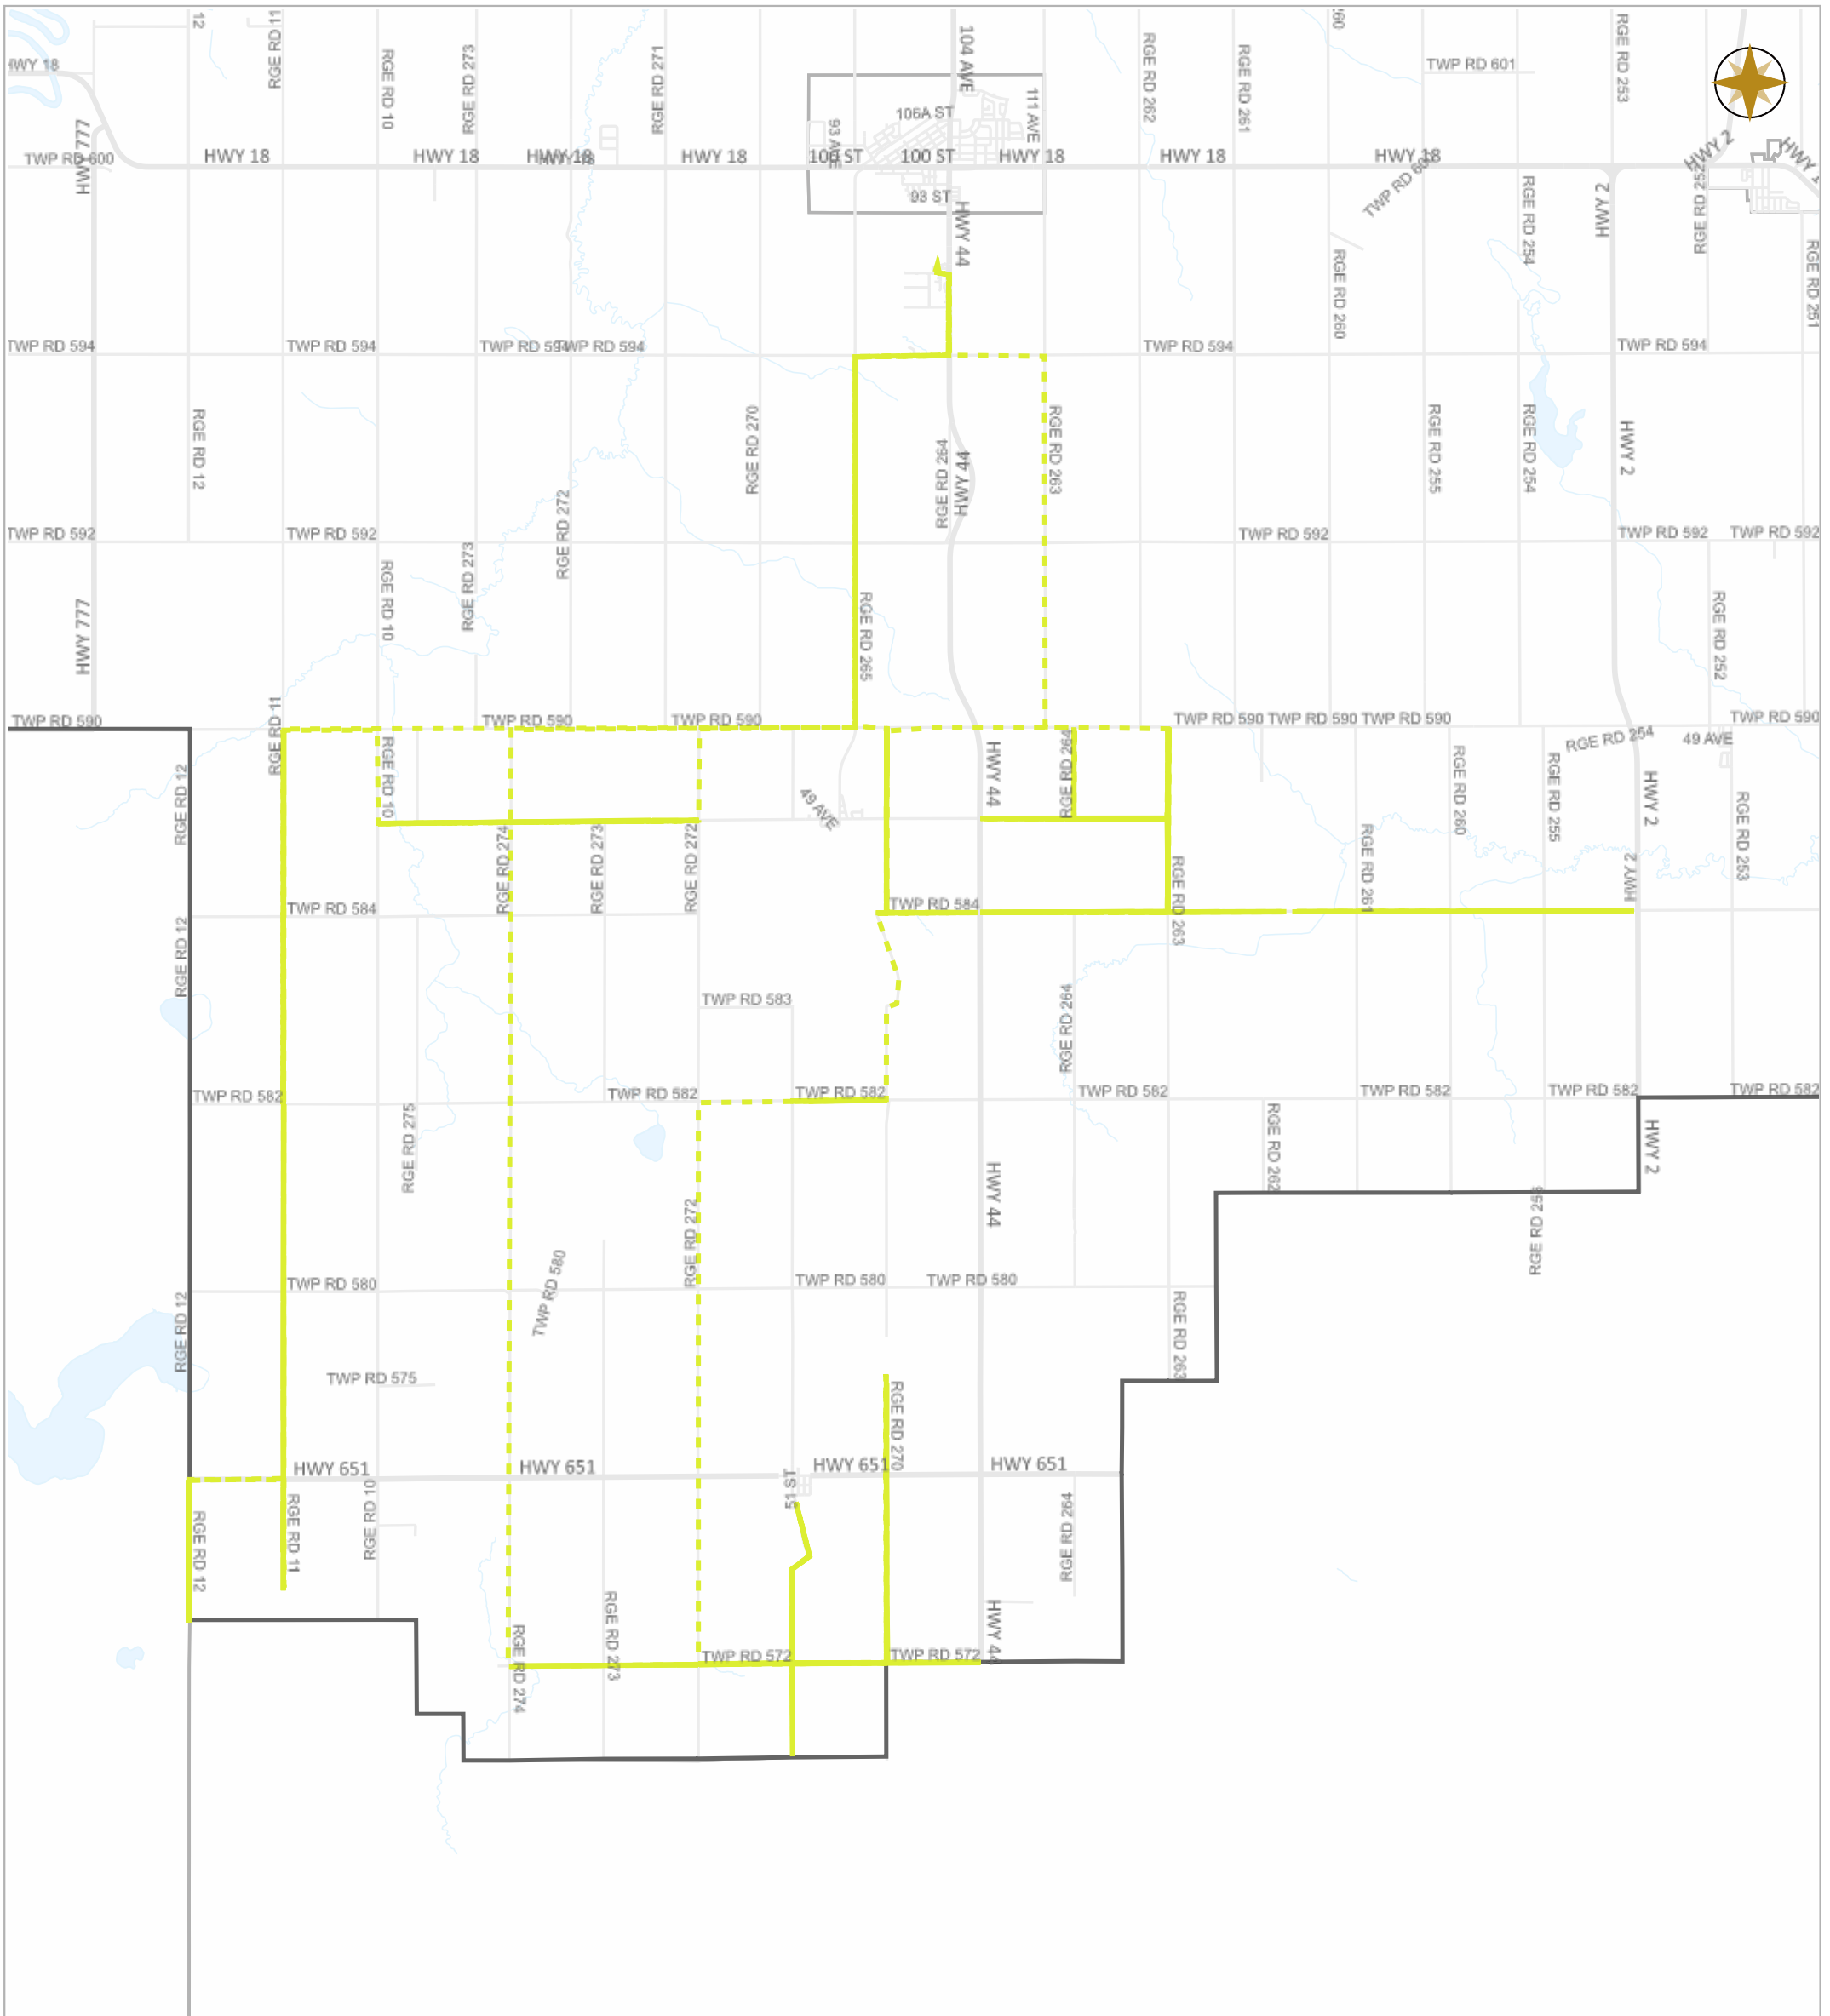

Date: Aug.26, 2024

Vehicle: GR1428

08-18-2024 ~ 08-24-2024

Scale

Legend

- Work Layers (Speed 1~7 mile/h)
- - - Tracking
- Roads

WESTLOCK COUNTY MAP

Map Projection: 3TM 114W NAD 83