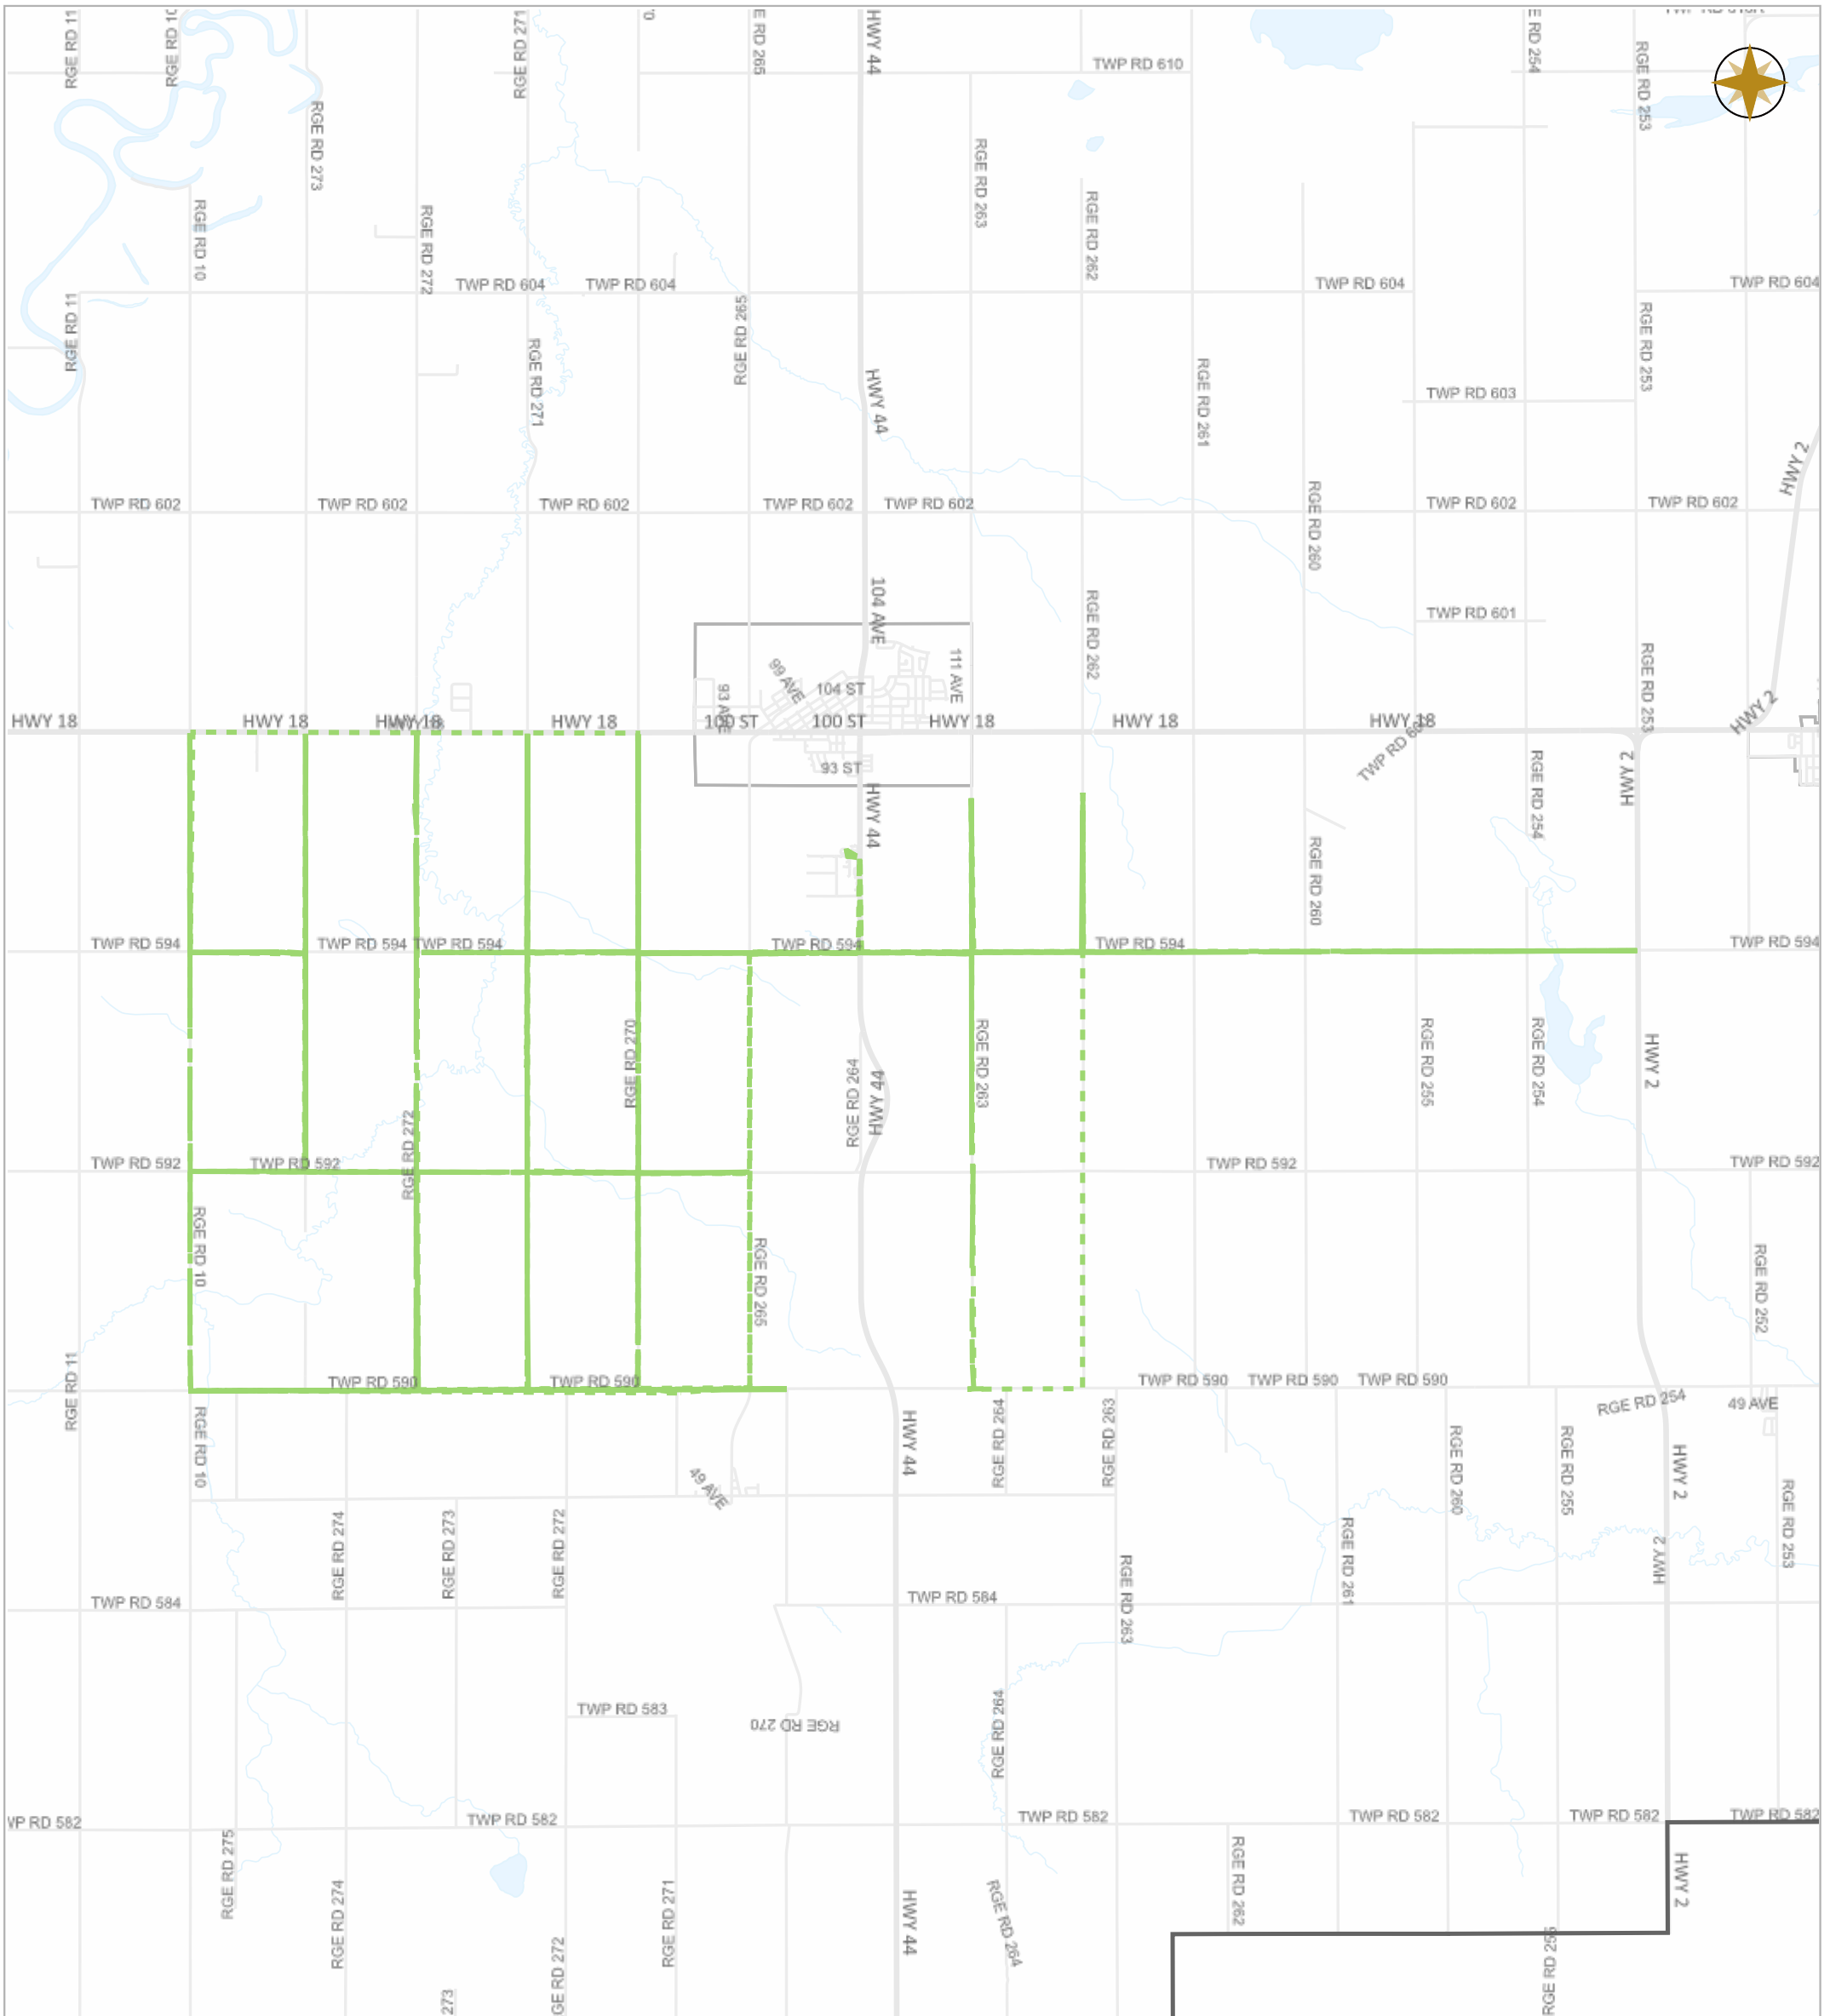

Legend

- Work Layers (Speed 1~7 mile/h)
- - - Tracking
- Roads

WESTLOCK COUNTY MAP

Map Projection: 3TM 114W NAD 83

10336 – 106 Street
Westlock, Alberta T7P 2G1

Tel: 780-349-3346
Toll Free: 1-877-349-5880
Fax: 780-349-2012

Date: Aug.26, 2024