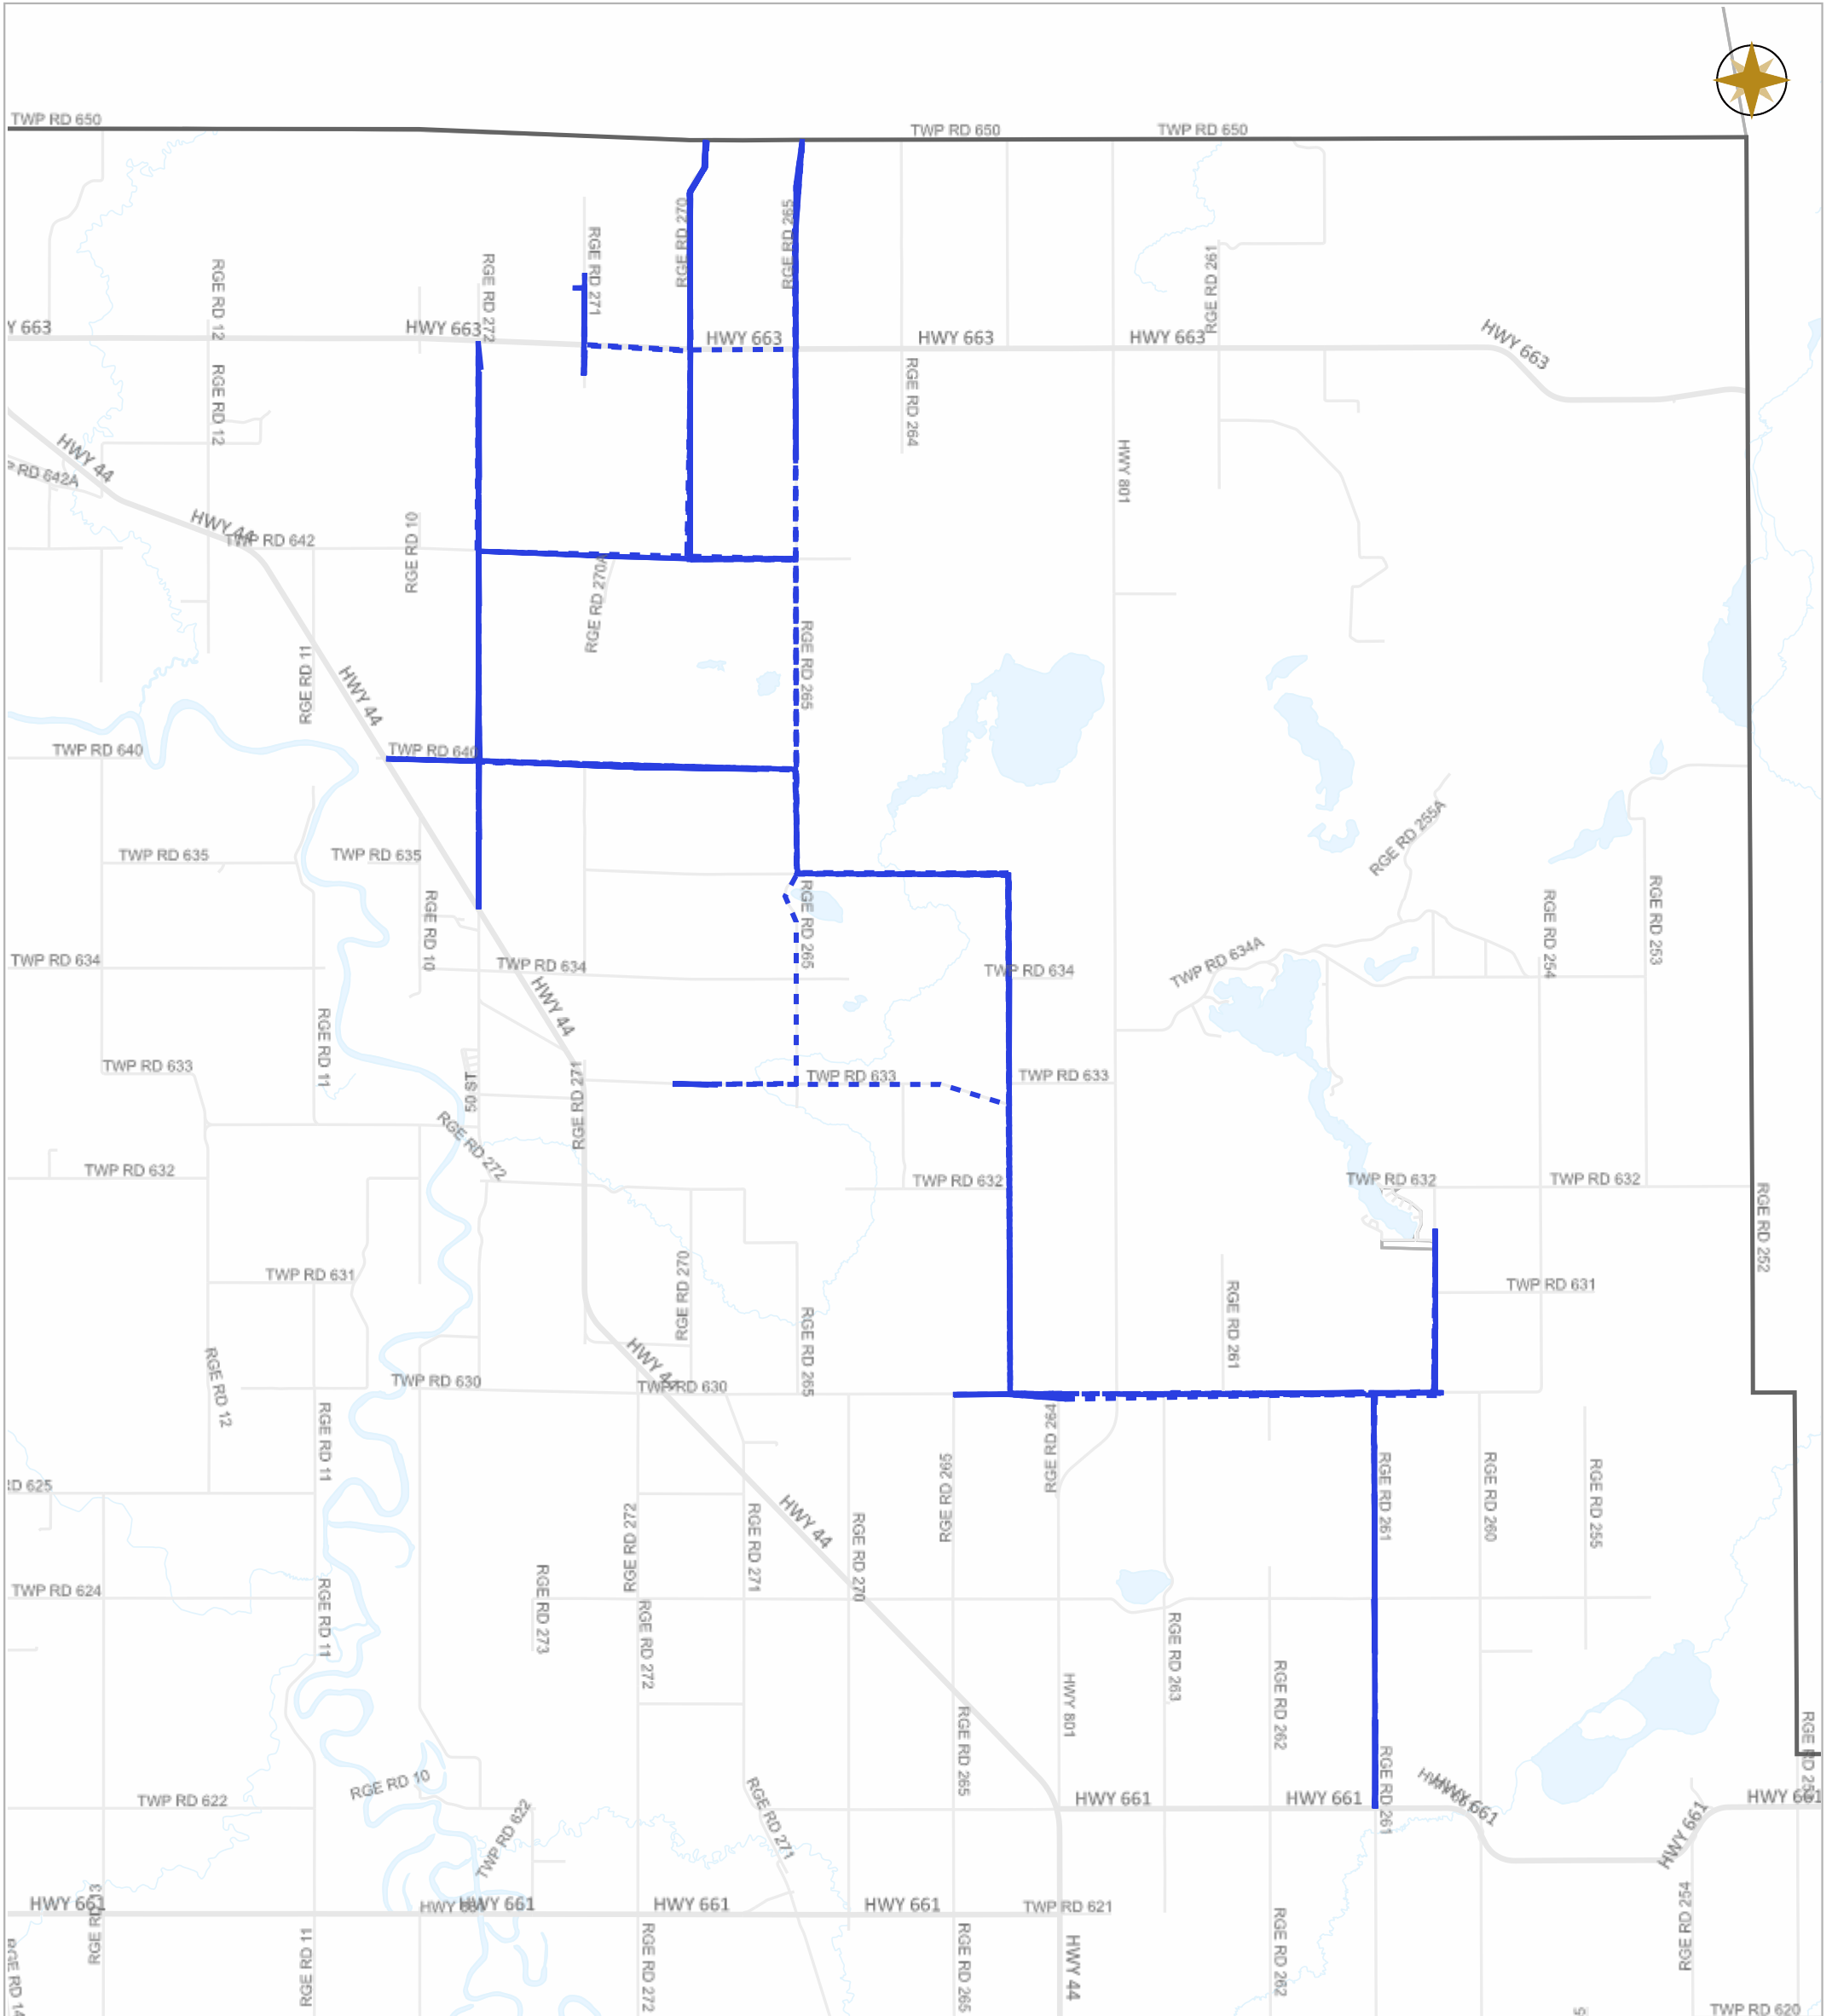

Legend

- Work Layers (Speed 1~7 mile/h)
- - - Tracking
- Roads

WESTLOCK COUNTY MAP

Map Projection: 3TM 114W NAD 83

10336 – 106 Street
Westlock, Alberta T7P 2G1

Tel: 780-349-3346
Toll Free: 1-877-349-5880
Fax: 780-349-2012

Date: Jun.13, 2022