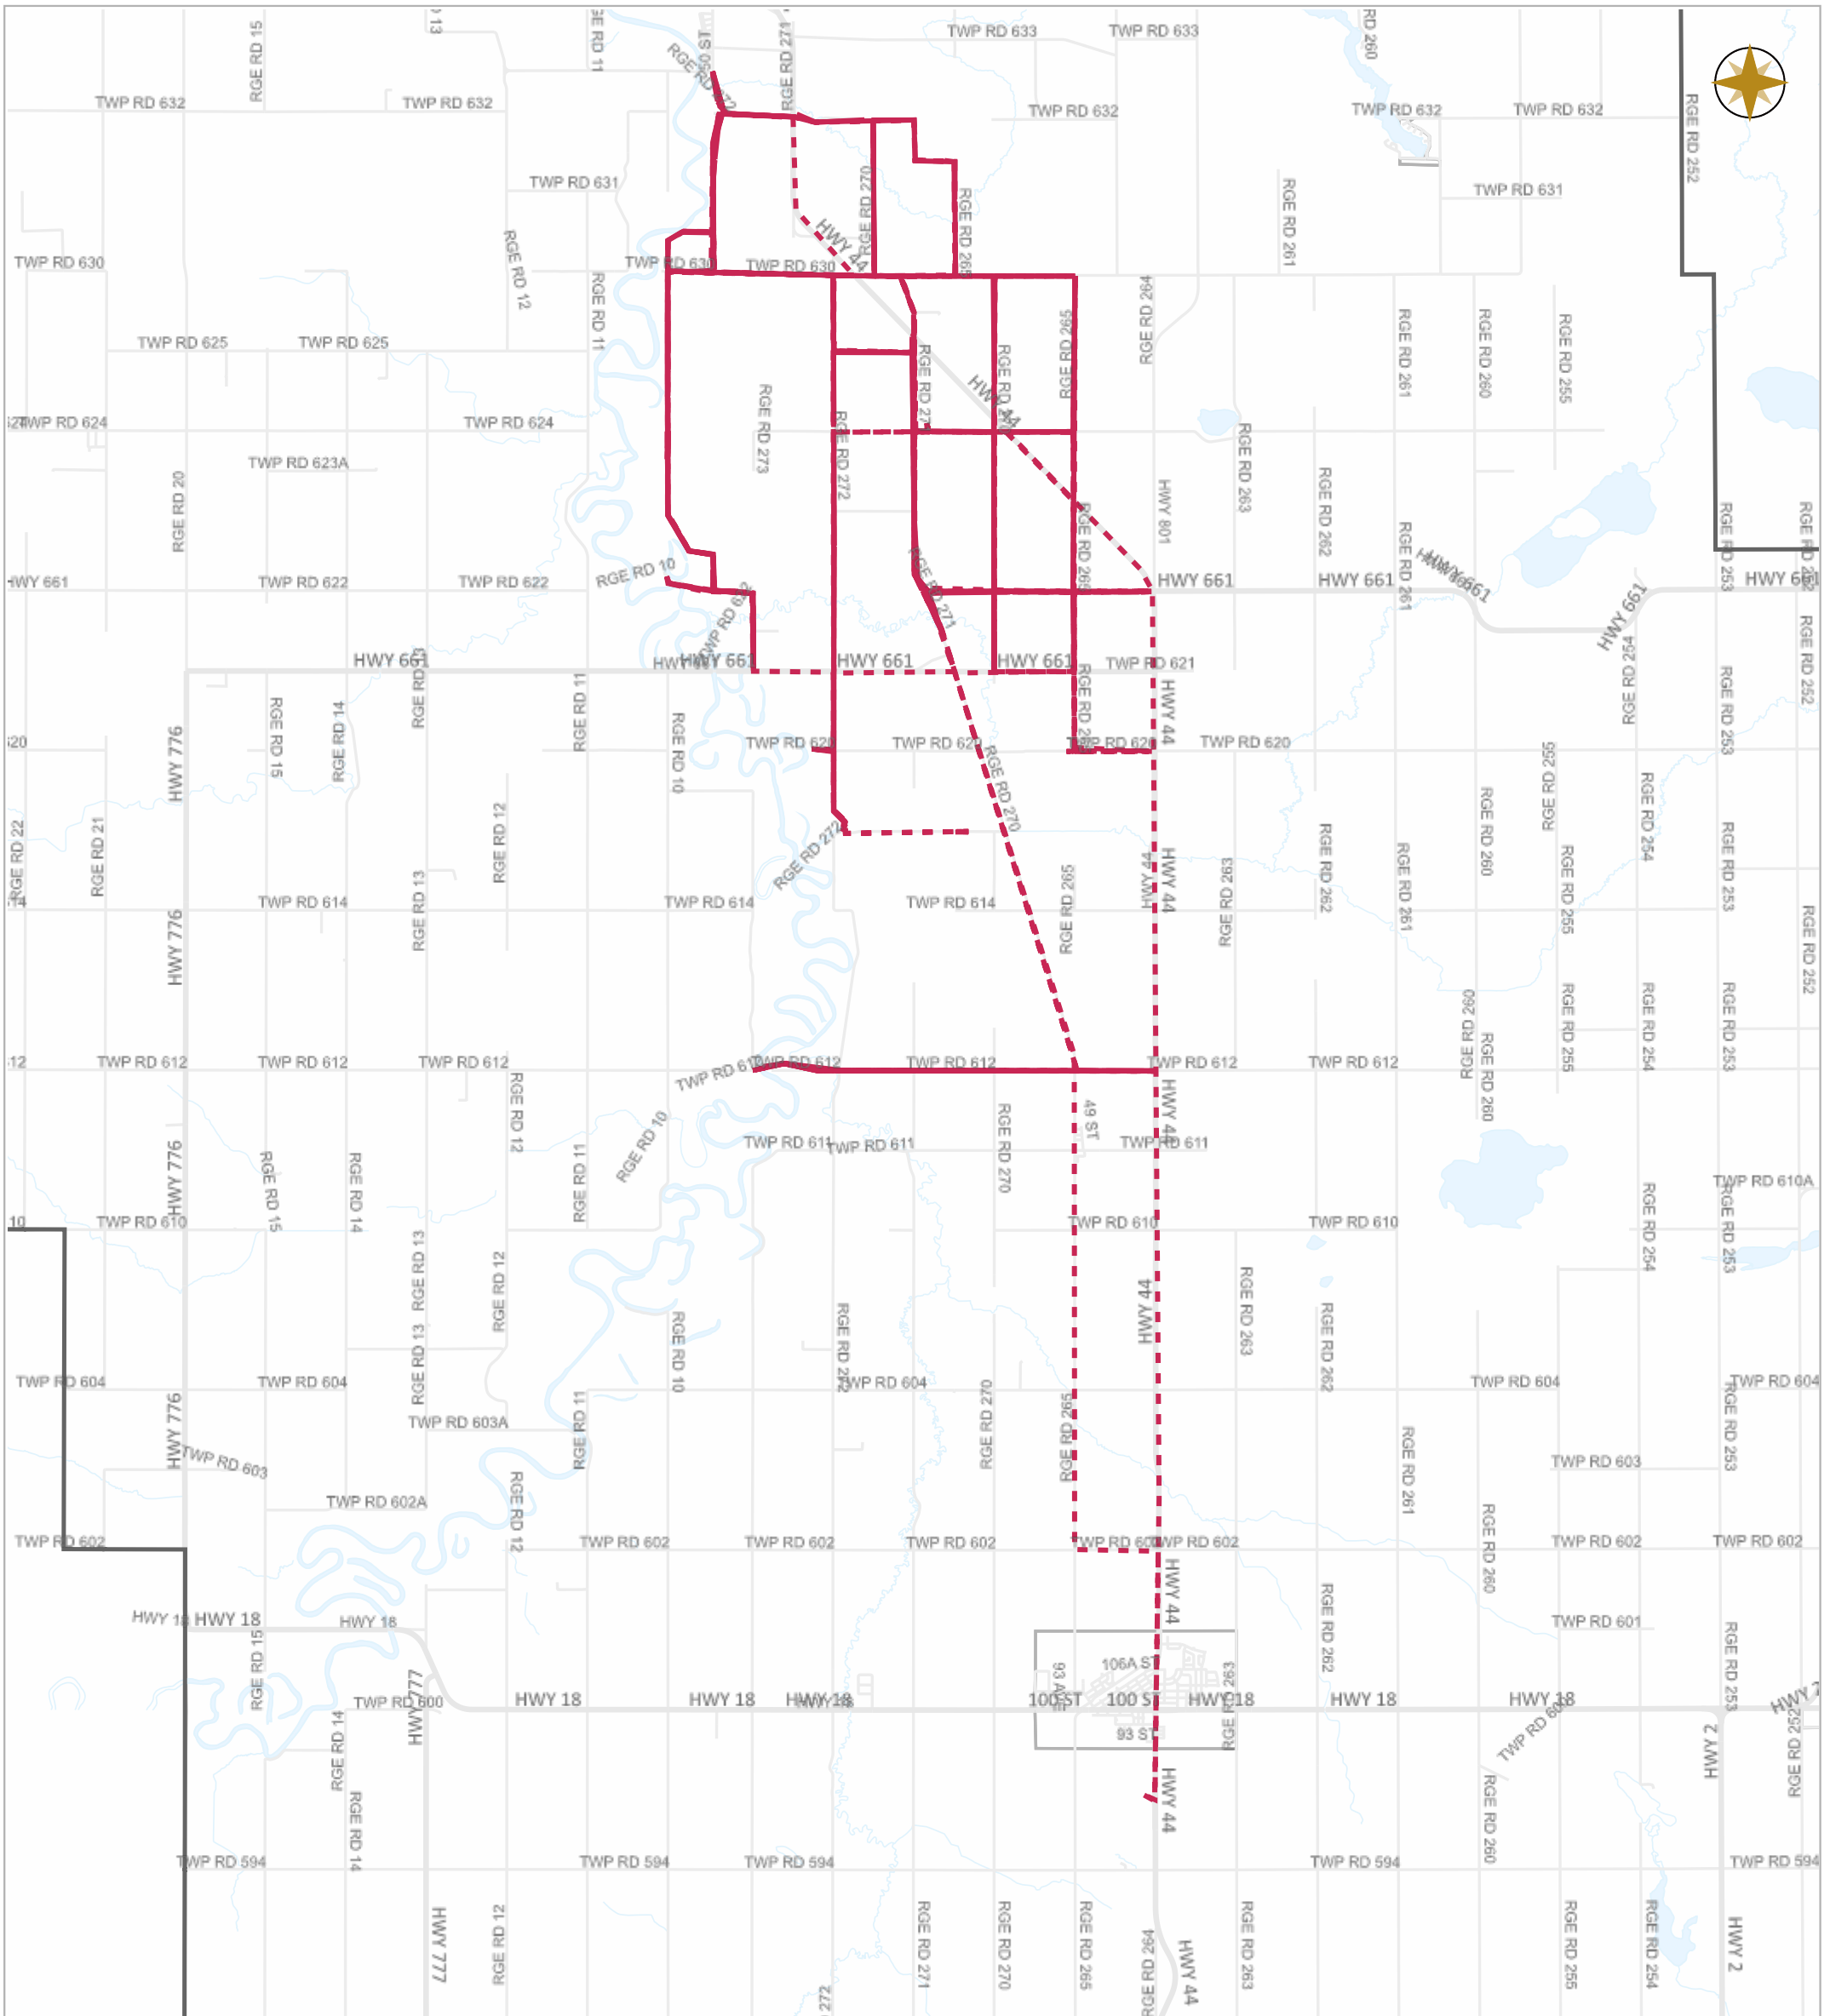

1. **Legend**
2. Work Layers (Speed 1~7 mile/h)
   - - - Tracking
   - Roads

WESTLOCK COUNTY MAP

Map Projection: 3TM 114W NAD 83

10336 – 106 Street
Westlock, Alberta T7P 2G1
Tel: 780-349-3346
Toll Free: 1-877-349-5880
Fax: 780-349-2012

Date: Jun.13, 2022