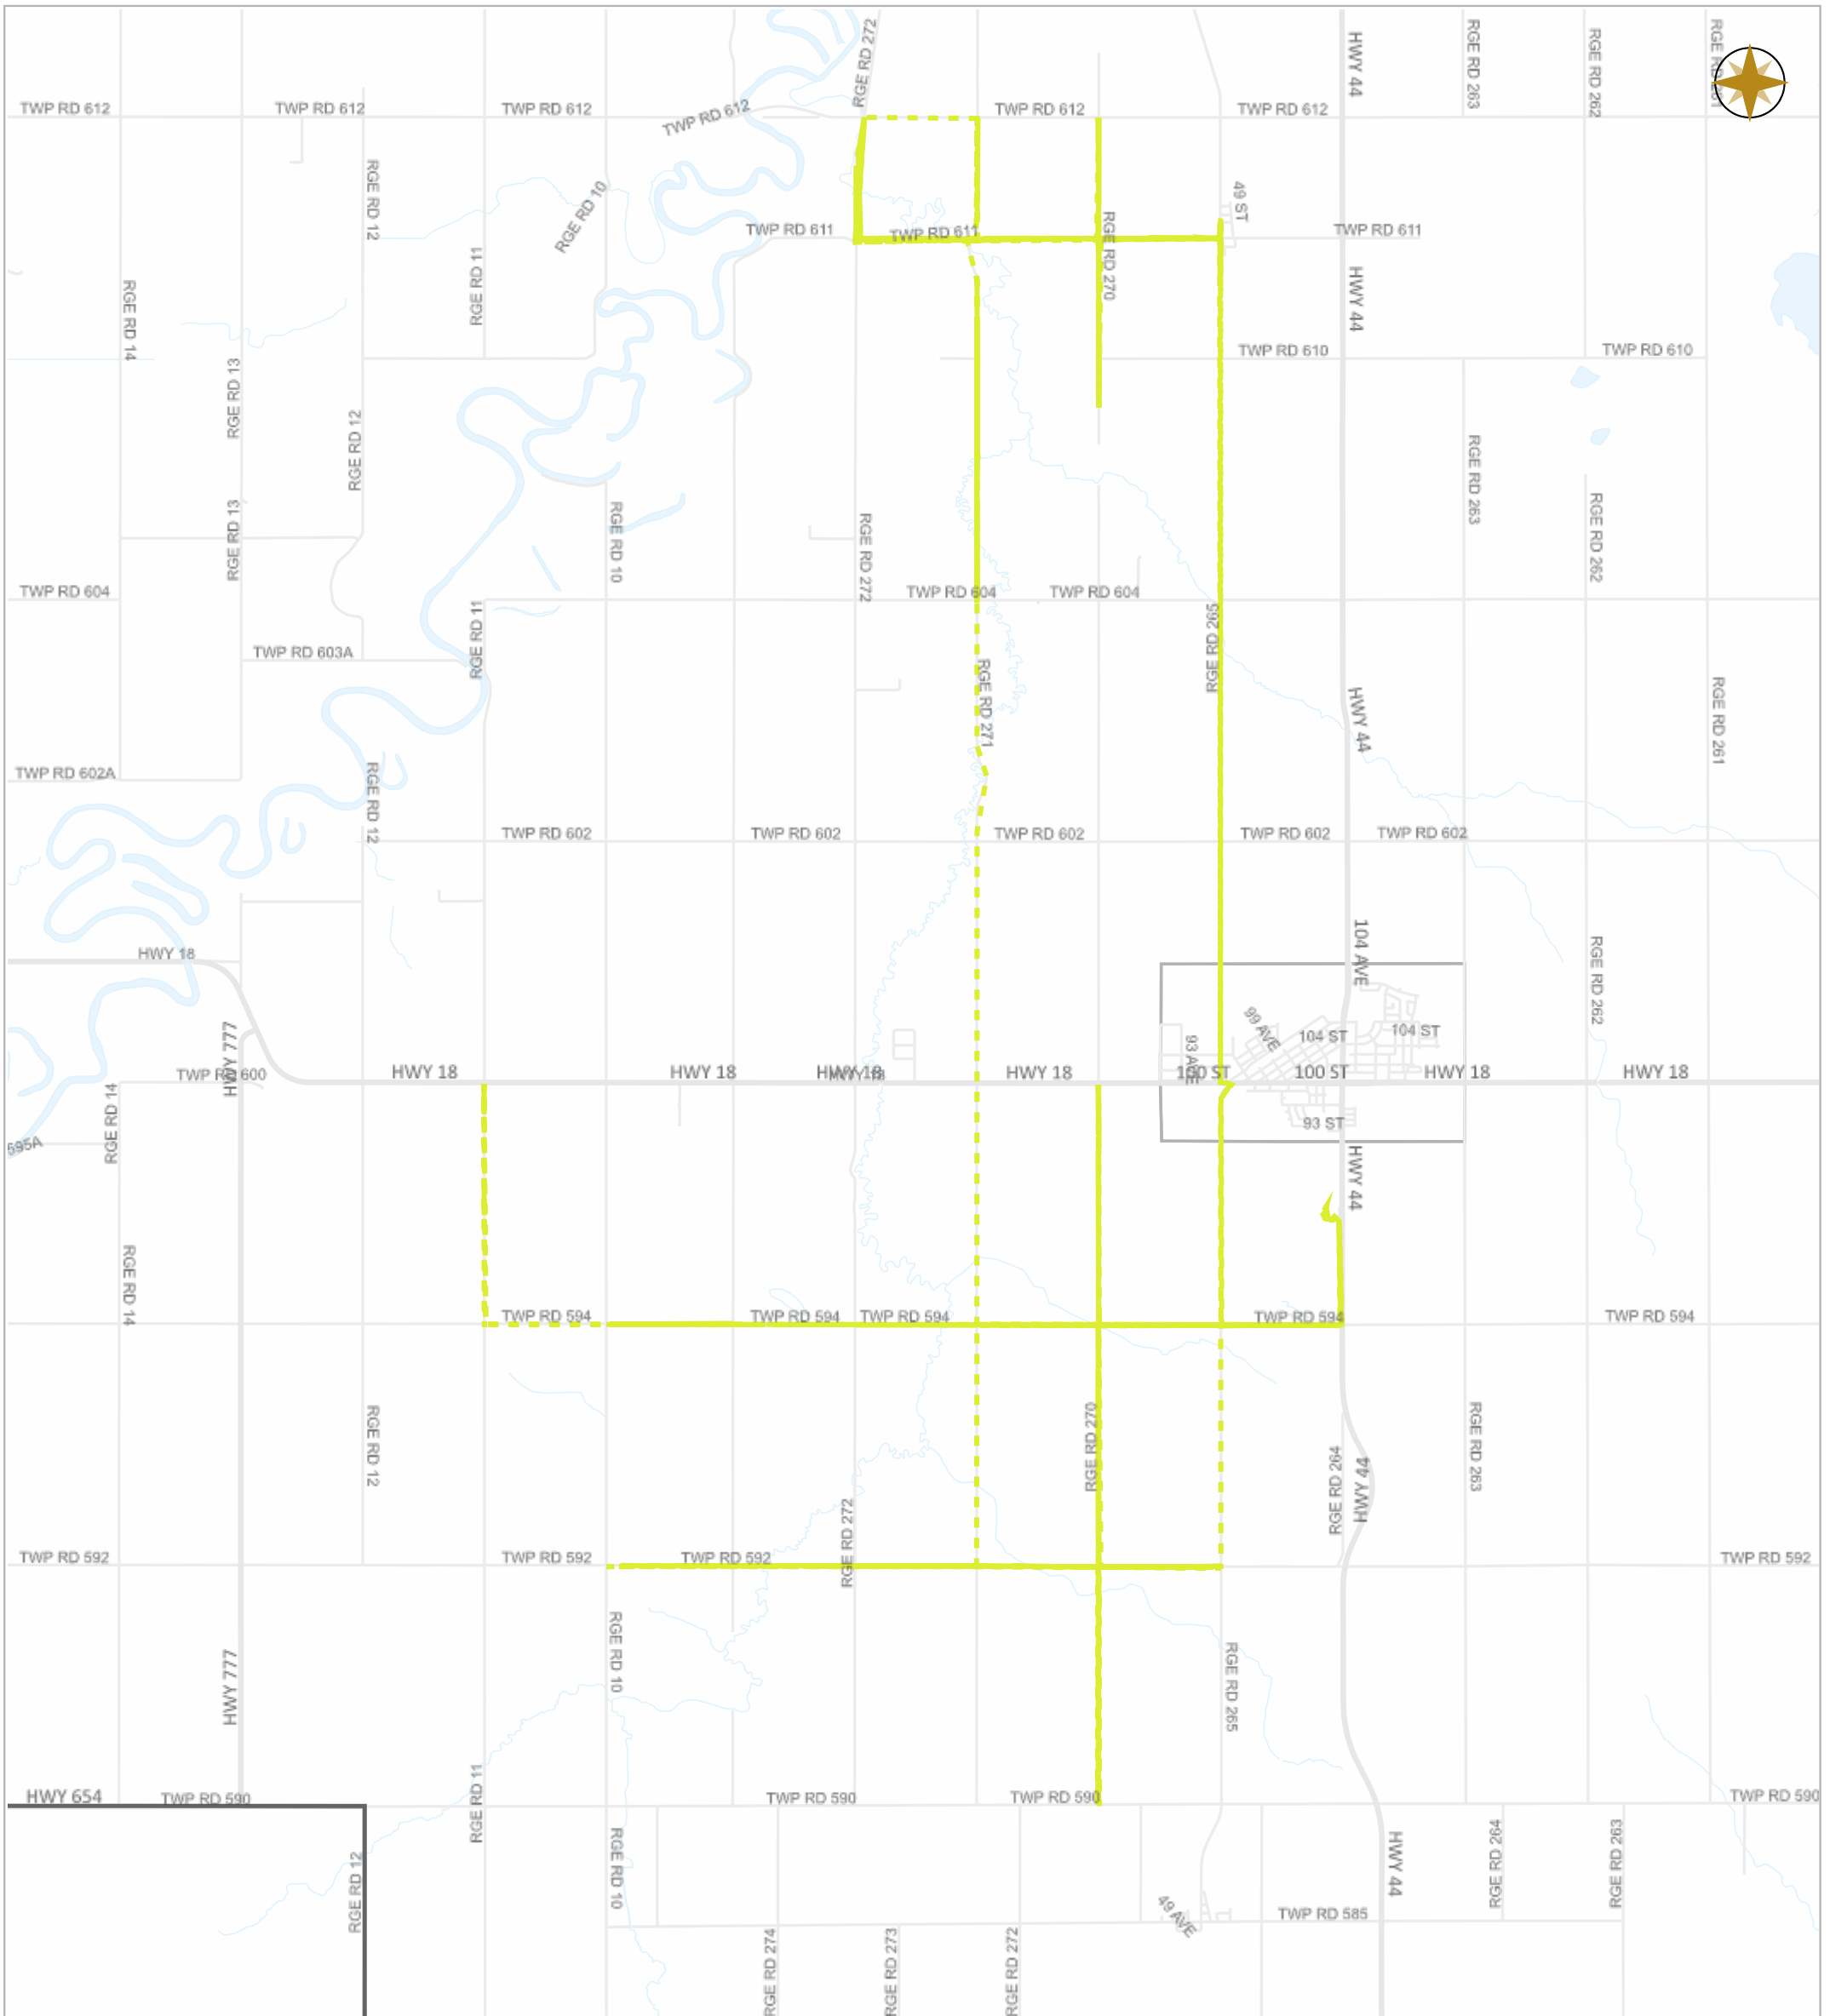

Legend

- Work Layers (Speed 1~7 mile/h)
- Tracking
- Roads

WESTLOCK COUNTY MAP

Map Projection: 3TM 114W NAD 83

10336 – 106 Street
Westlock, Alberta T7P 2G1

Tel: 780-349-3346
Toll Free: 1-877-349-5880
Fax: 780-349-2012

Date: Jun.13, 2022