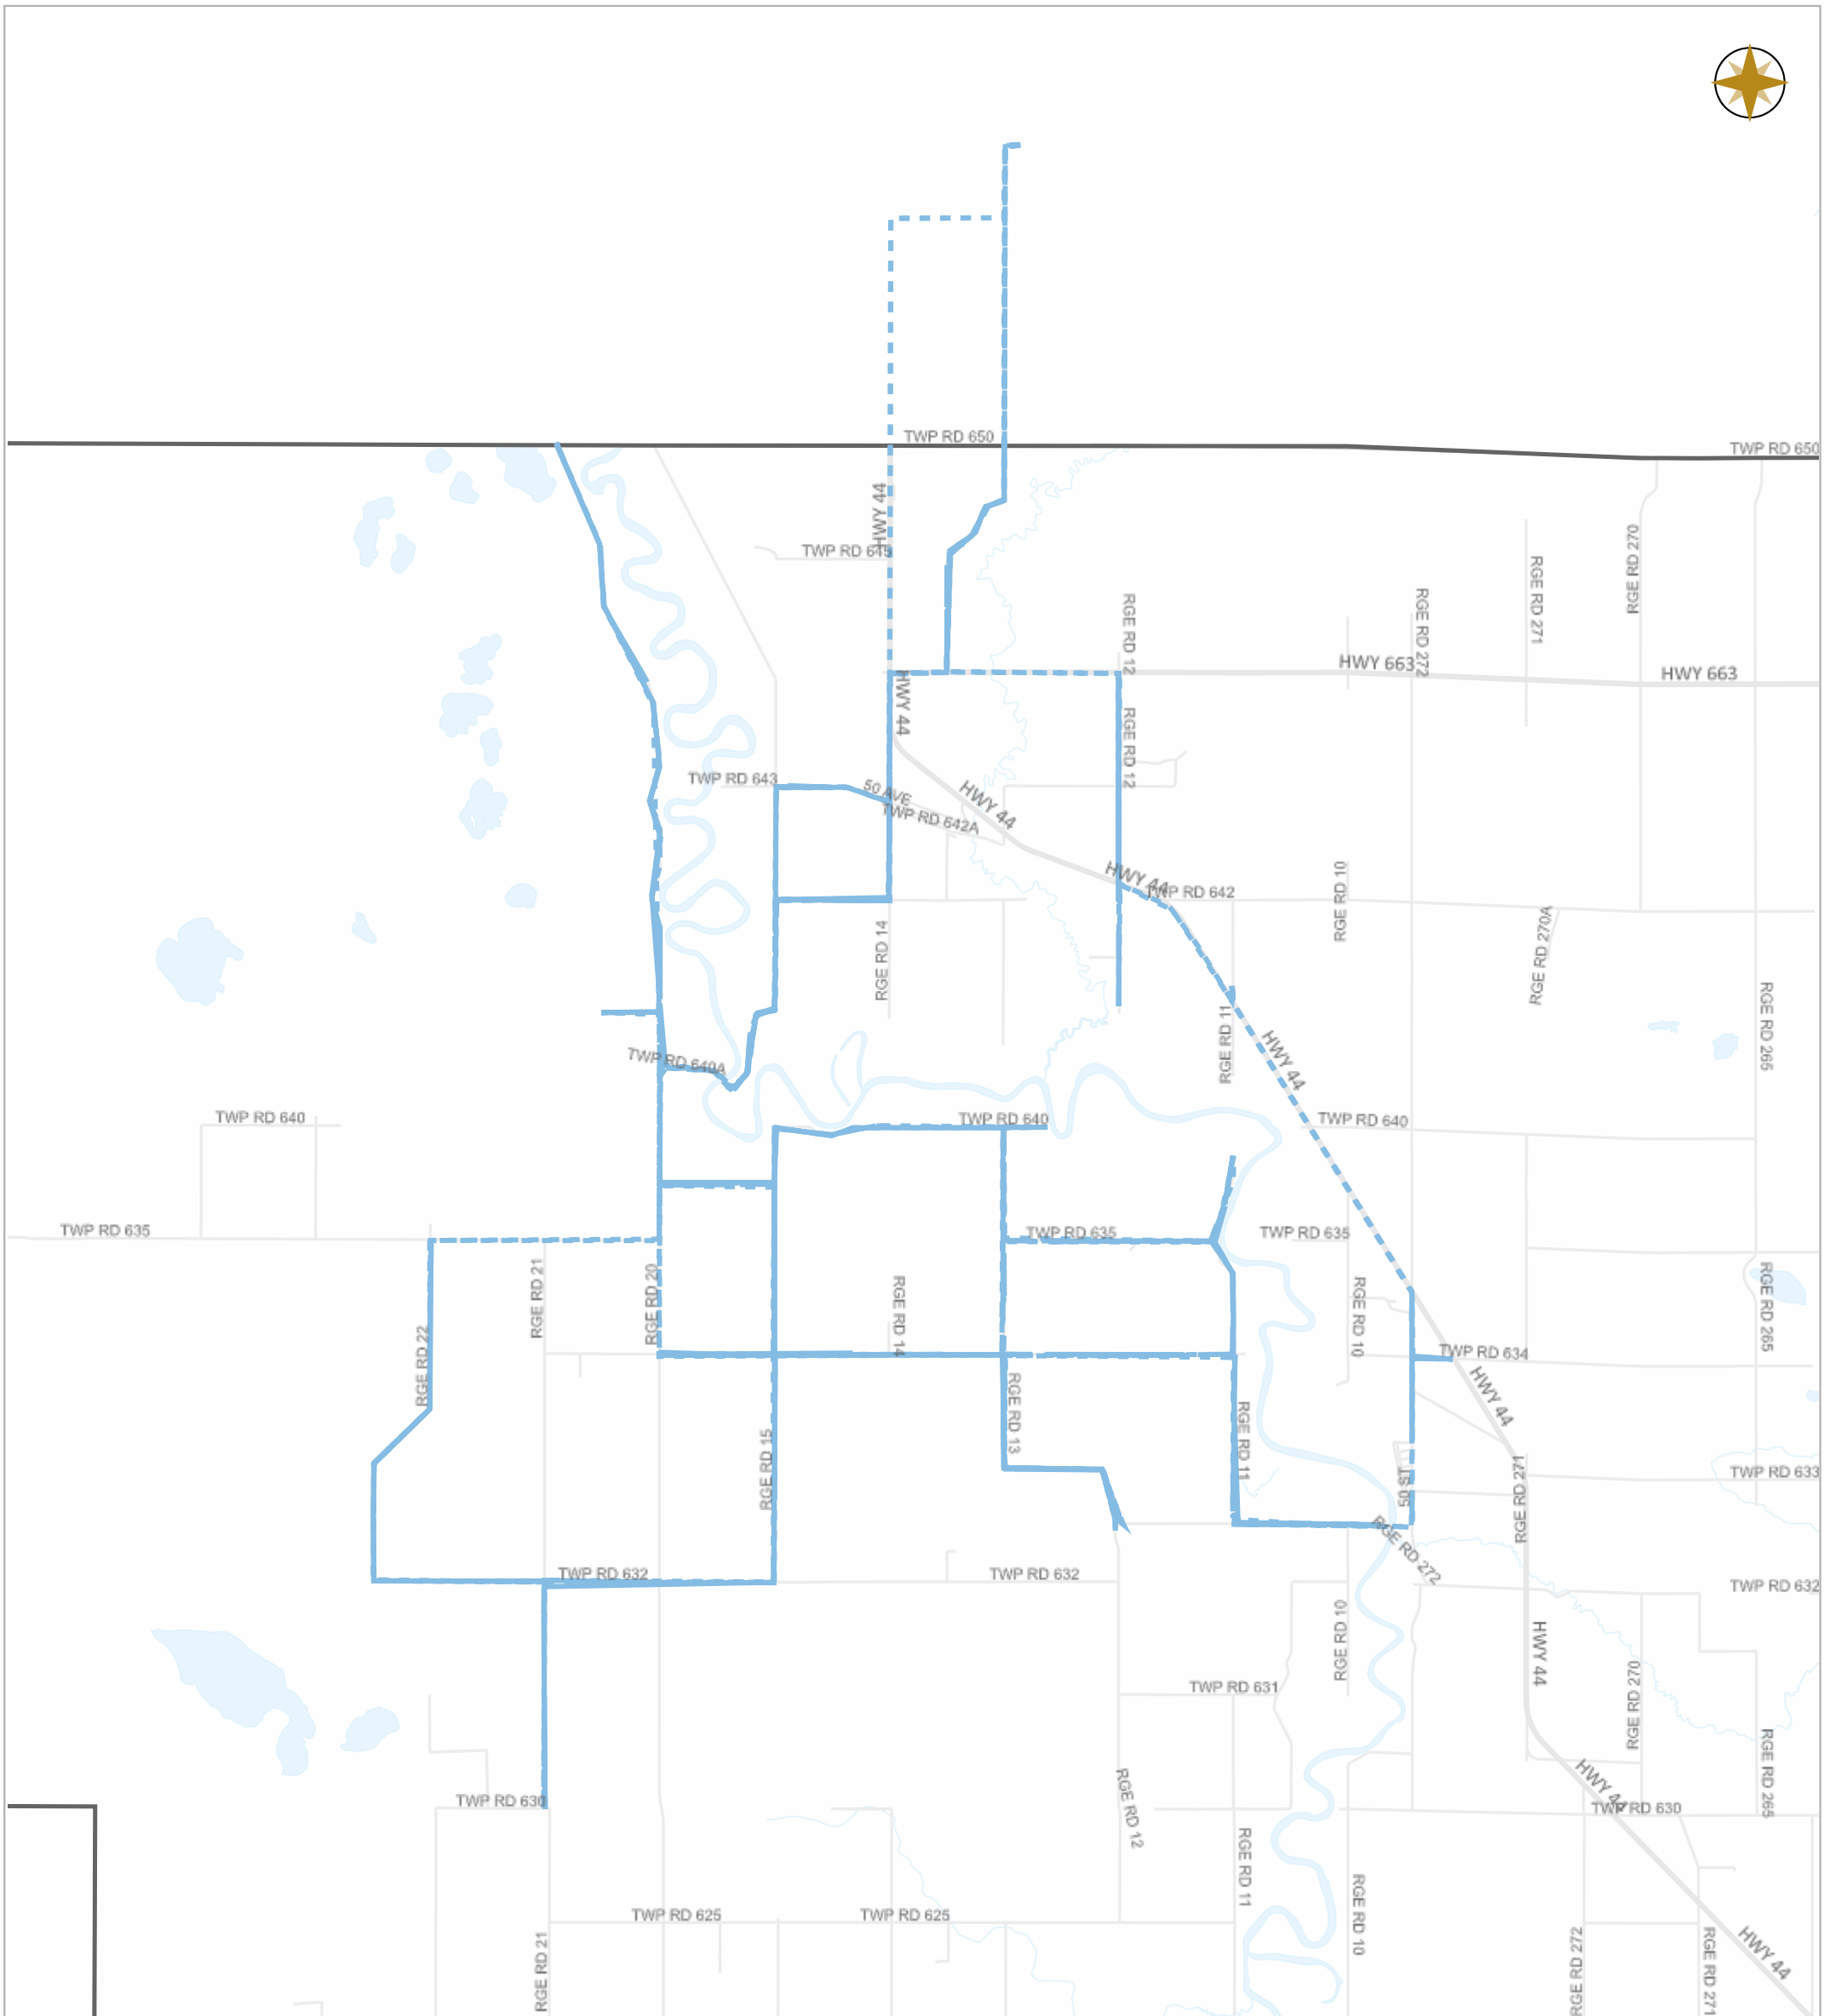

Scale

Legend

- Work Layers (Speed 1~7 mile/h)
- - - Tracking
- Roads

WESTLOCK COUNTY MAP

Map Projection: 3TM 114W NAD 83

10336 – 106 Street
Westlock, Alberta T7P 2G1

Tel: 780-349-3346
Toll Free: 1-877-349-5880
Fax: 780-349-2012

Date: Jun.13, 2022