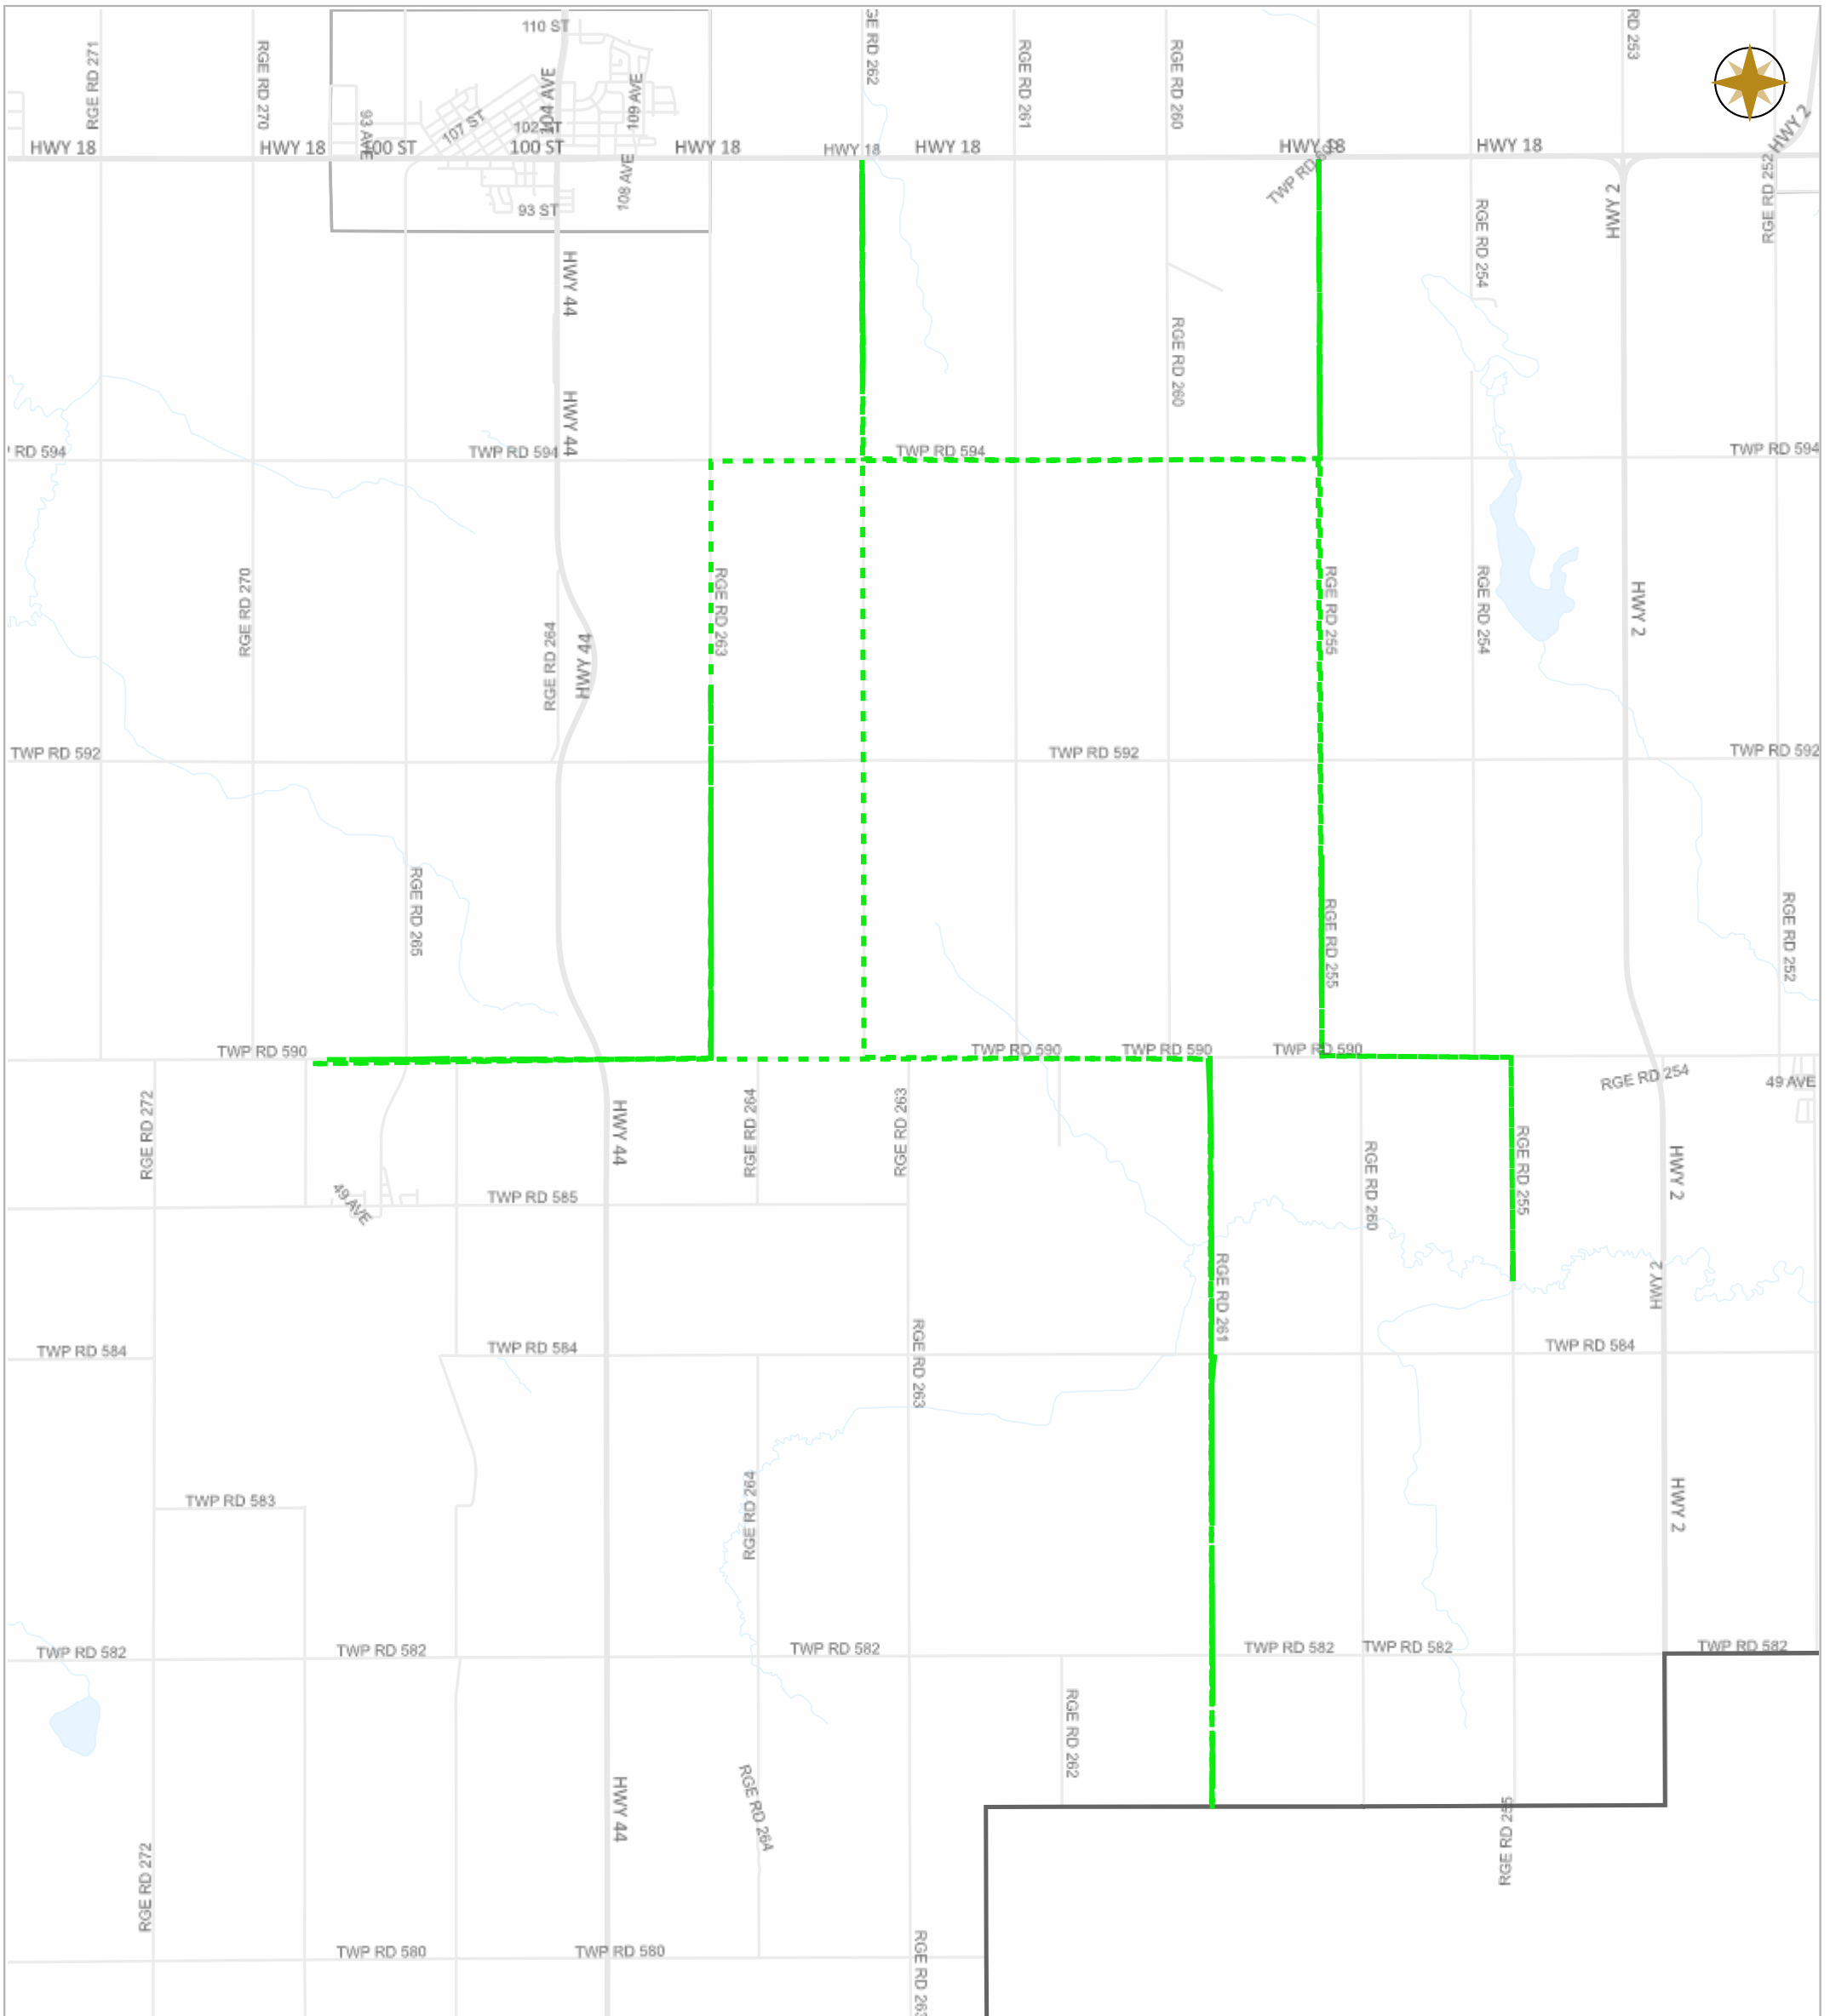

Scale

Legend

- Work Layers (Speed 1~7 mile/h)
- - - Tracking
- Roads

WESTLOCK COUNTY MAP

Map Projection: 3TM 114W NAD 83

10336 – 106 Street
Westlock, Alberta T7P 2G1
Tel: 780-349-3346
Toll Free: 1-877-349-5880
Fax: 780-349-2012

Date: Jun.13, 2022