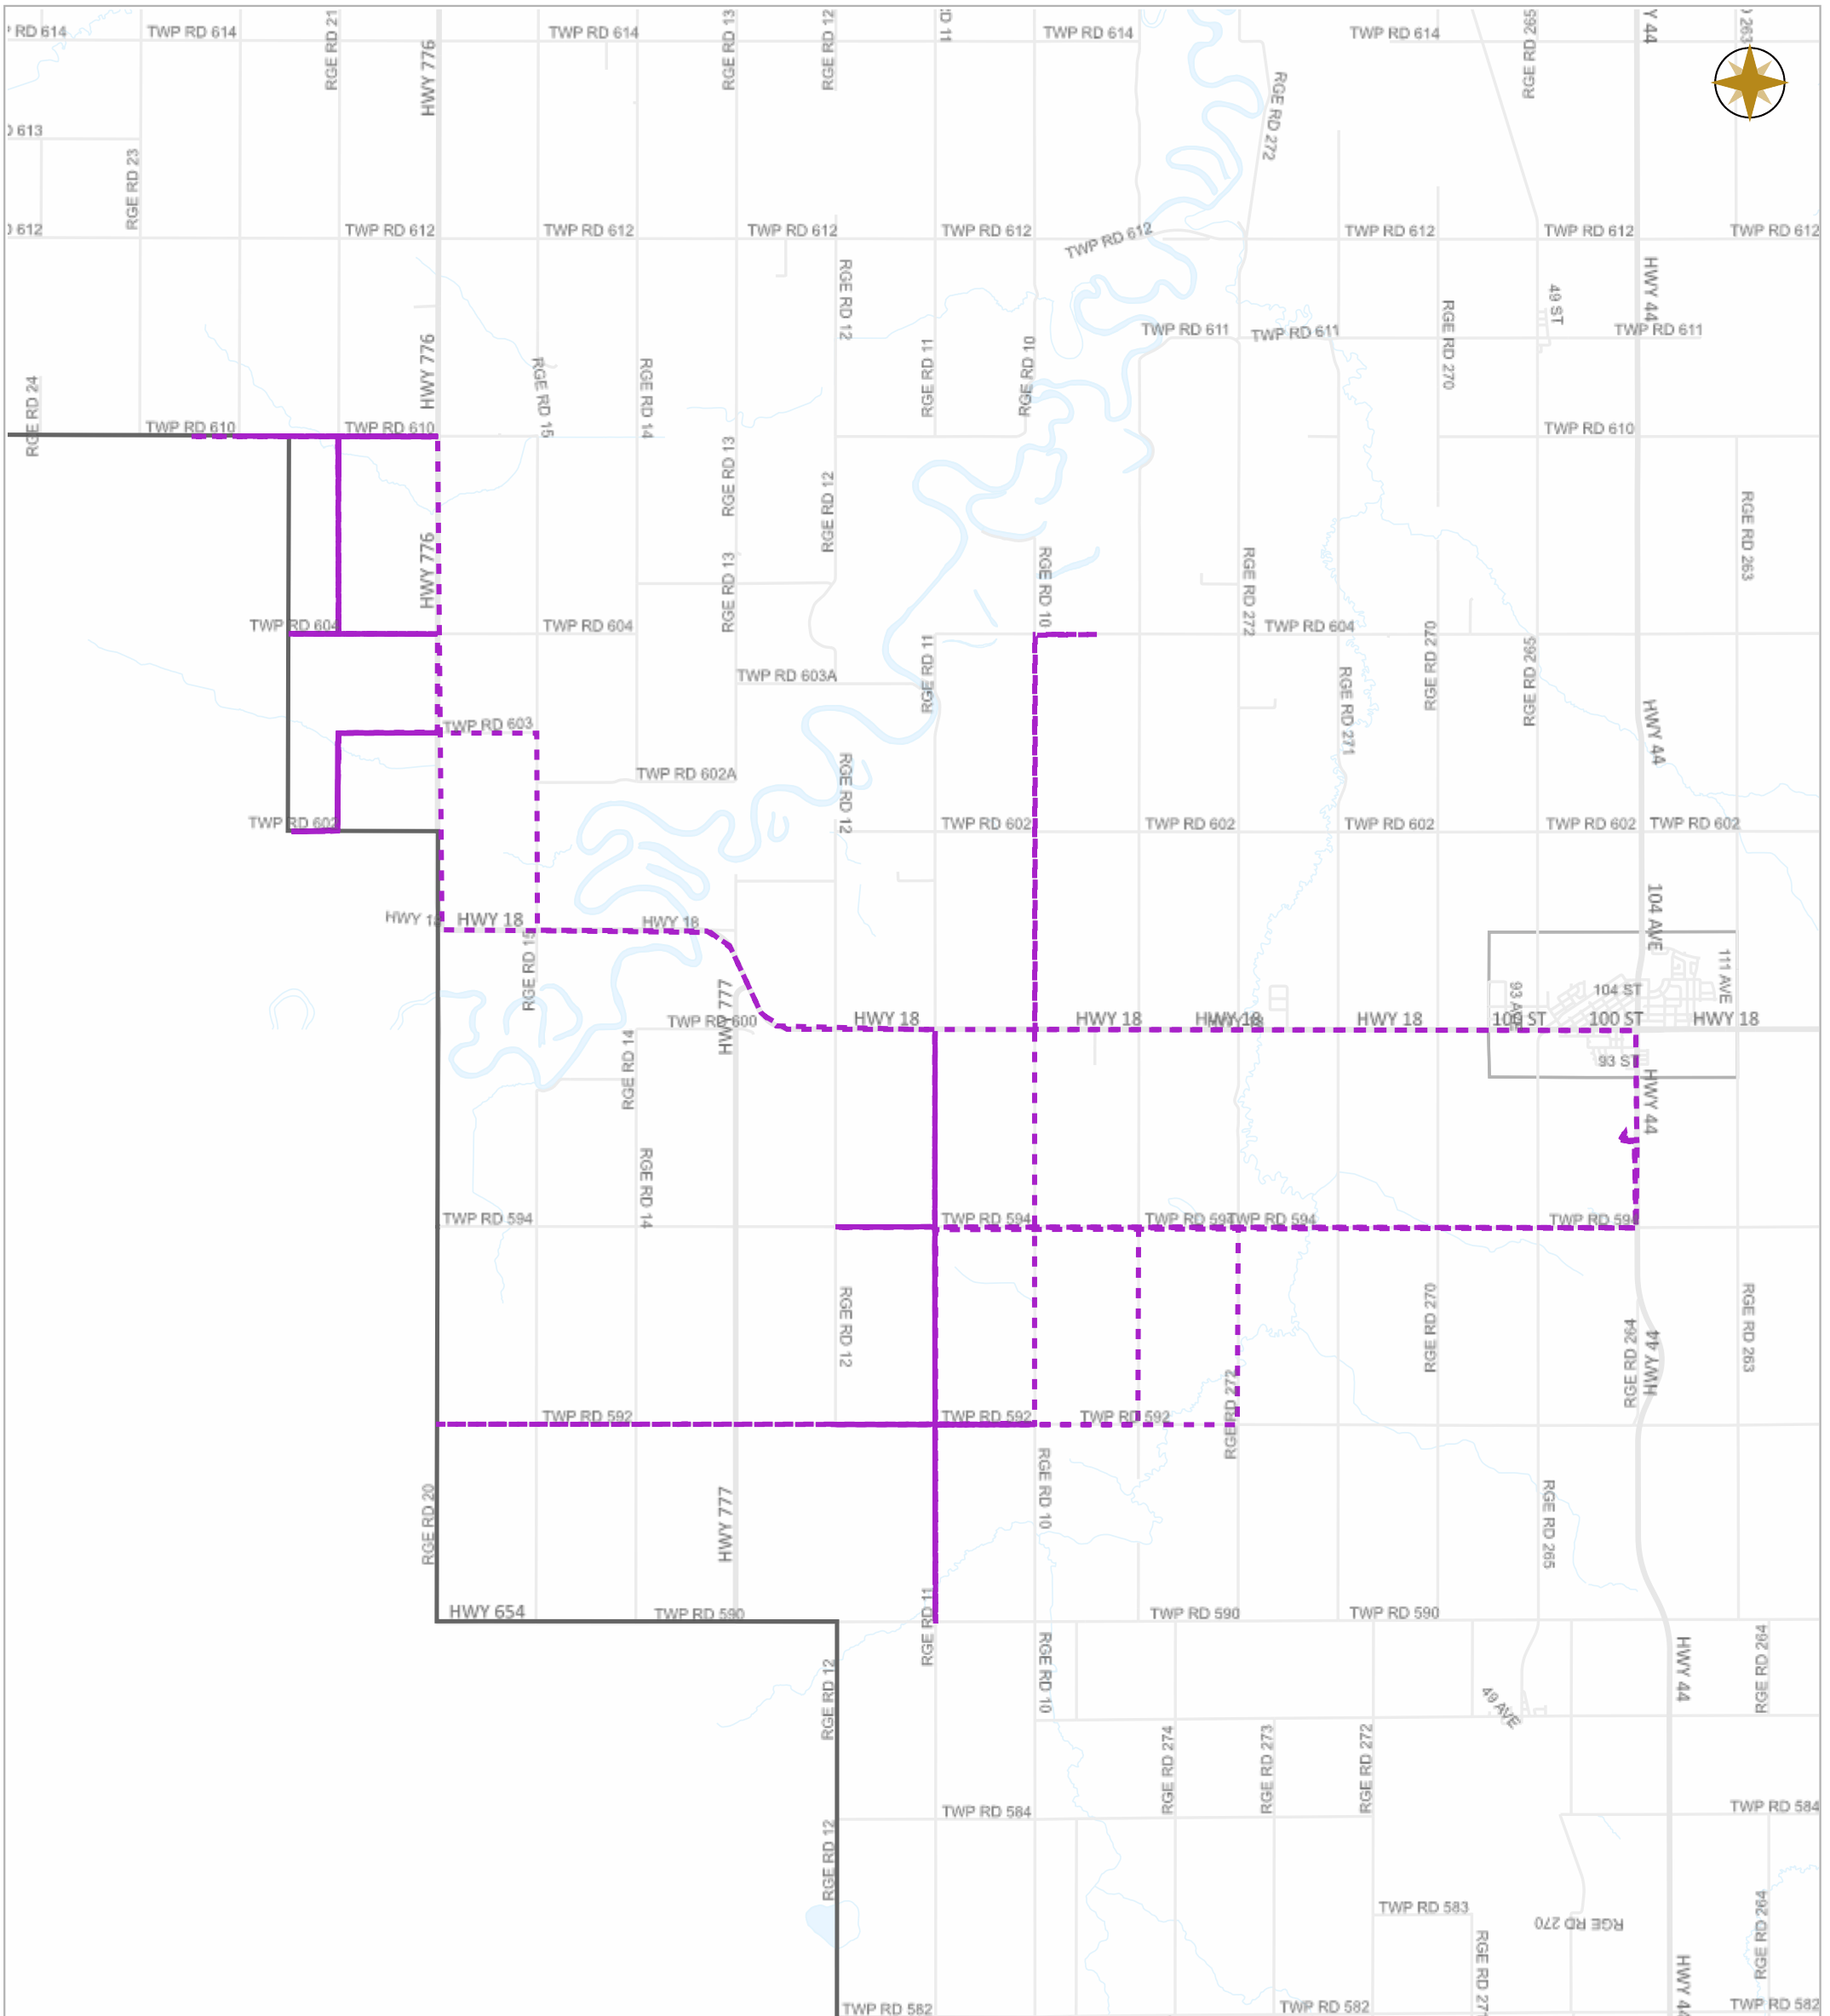

Legend

- Work Layers (Speed 1~7 mile/h)
- - - Tracking
- Roads

WESTLOCK COUNTY MAP

Map Projection: 3TM 114W NAD 83

10336 – 106 Street
Westlock, Alberta T7P 2G1

Tel: 780-349-3346
Toll Free: 1-877-349-5880
Fax: 780-349-2012

Date: Jun.13, 2022