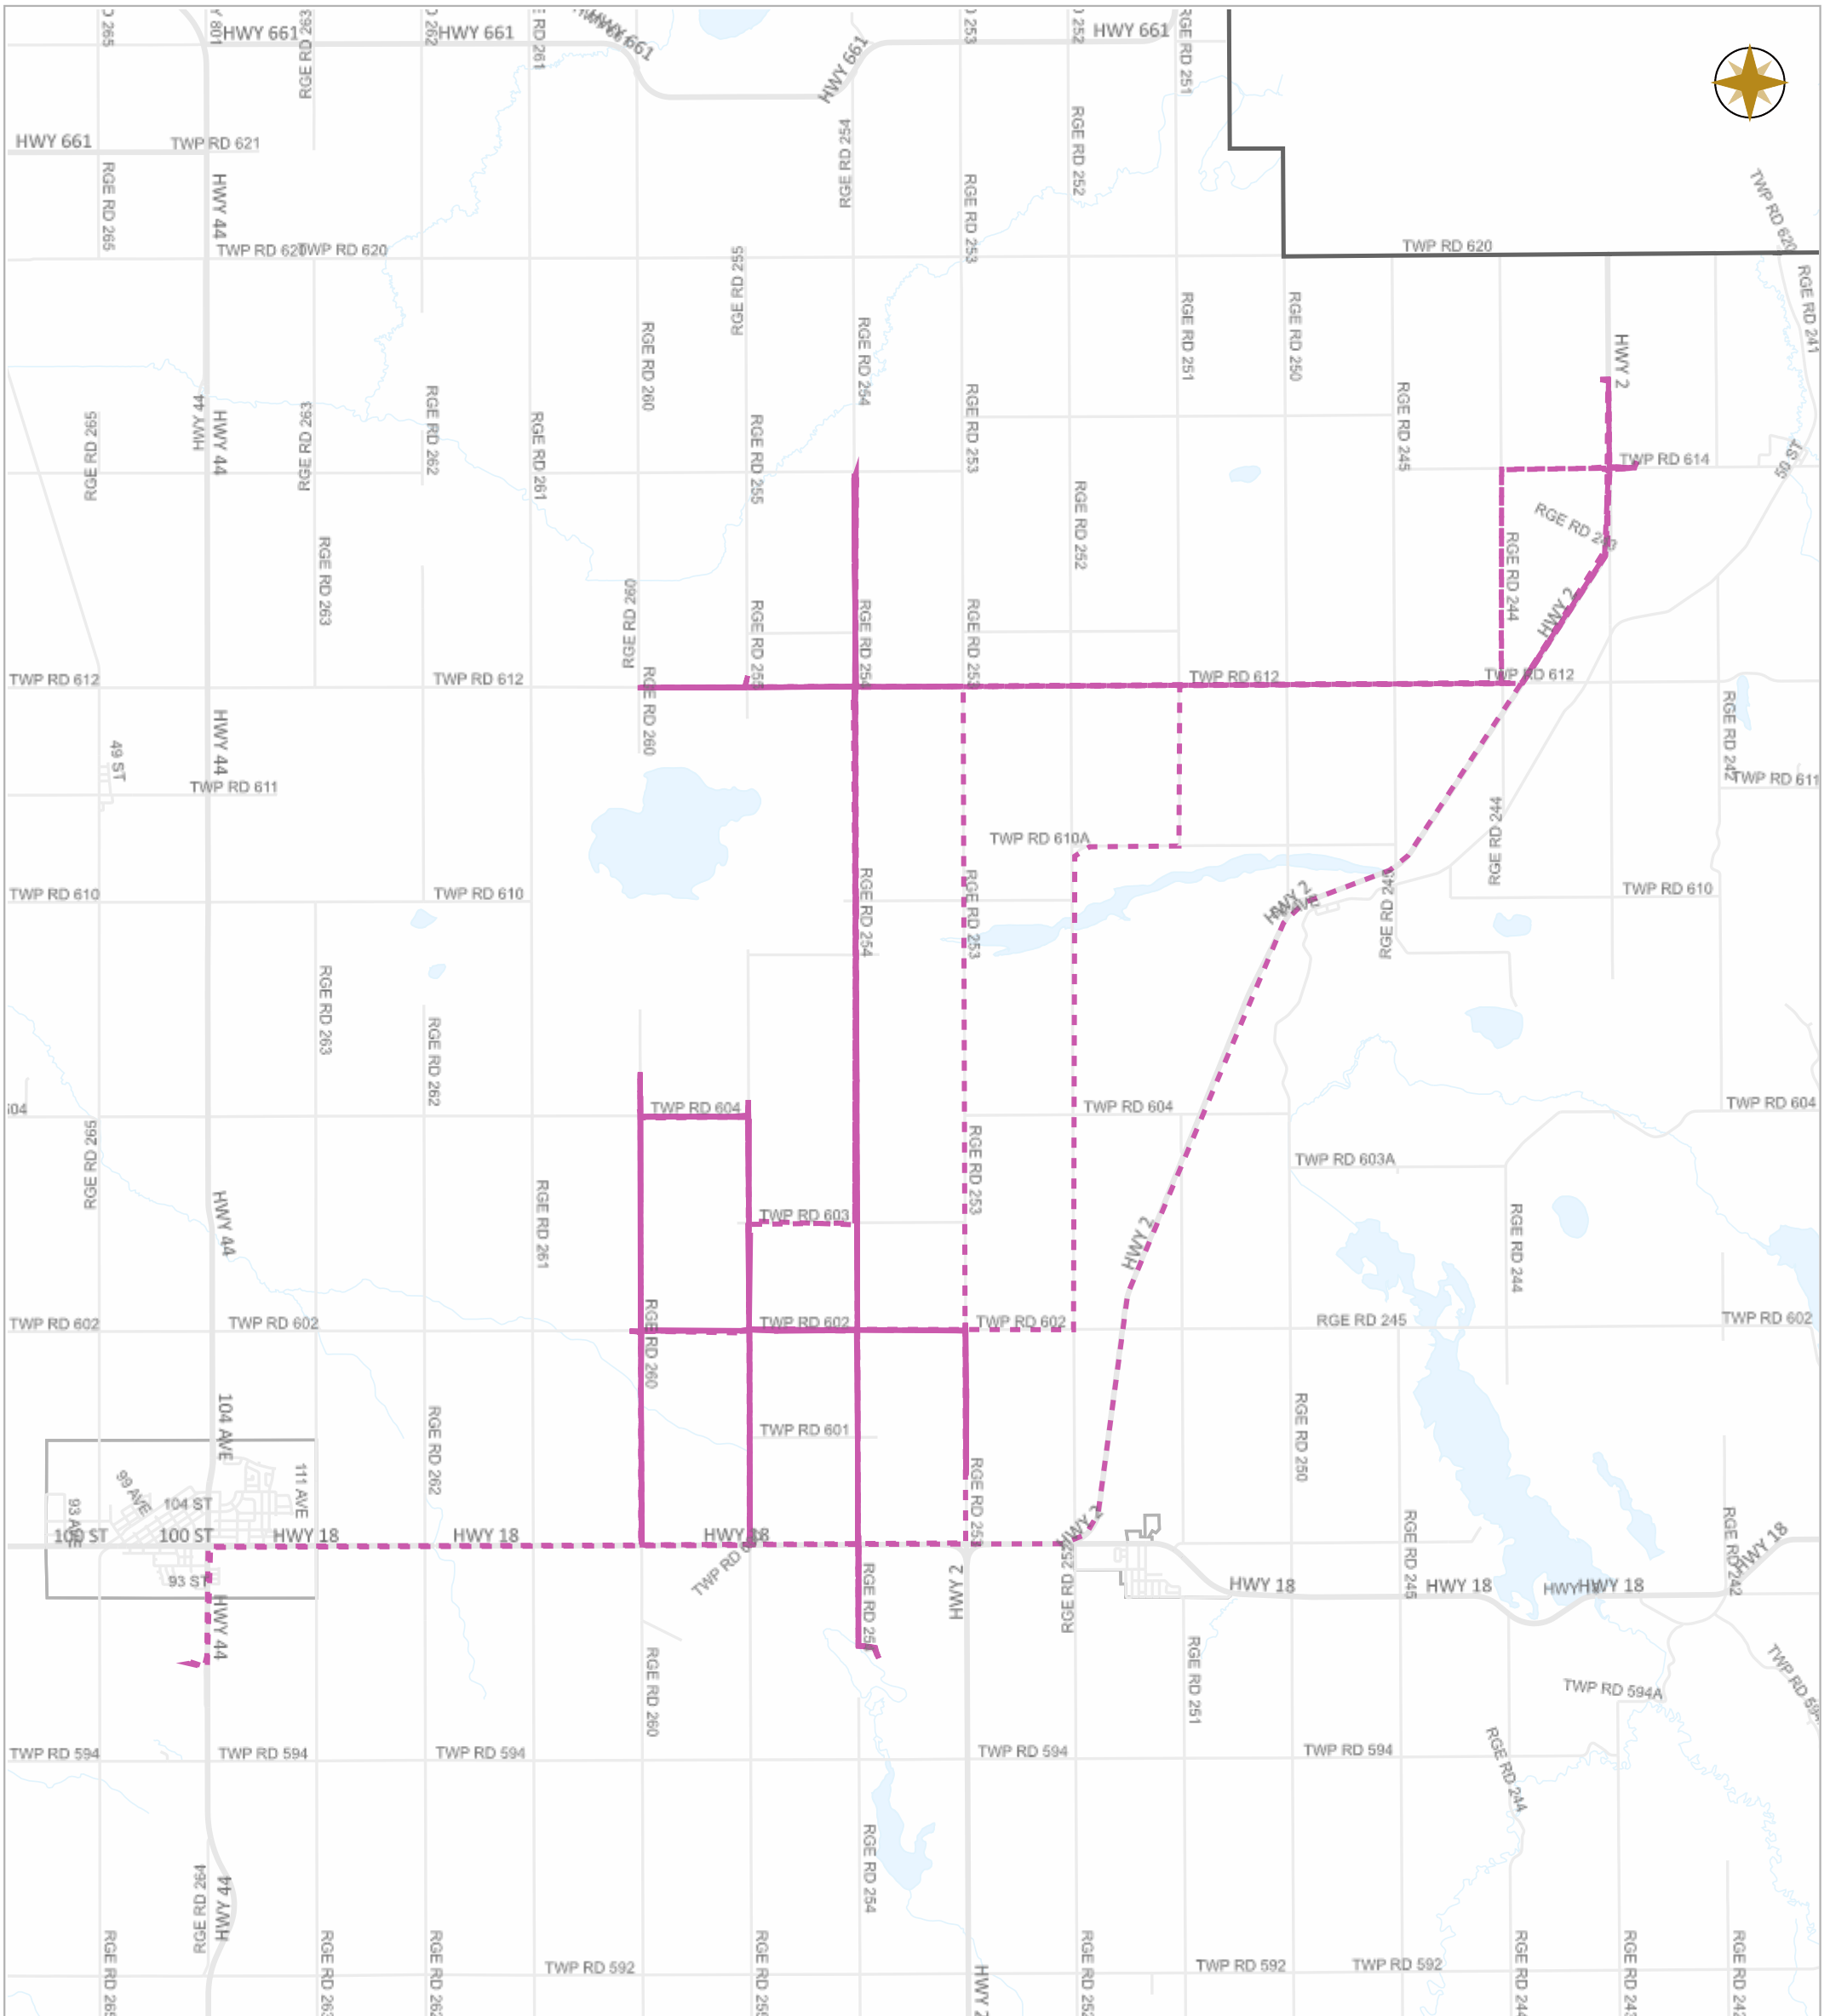

Legend

- Work Layers (Speed 1~7 mile/h)
- - - Tracking
- Roads

WESTLOCK COUNTY MAP

Map Projection: 3TM 114W NAD 83

10336 – 106 Street
Westlock, Alberta T7P 2G1

Tel: 780-349-3346
Toll Free: 1-877-349-5880
Fax: 780-349-2012

Date: Jun.13, 2022