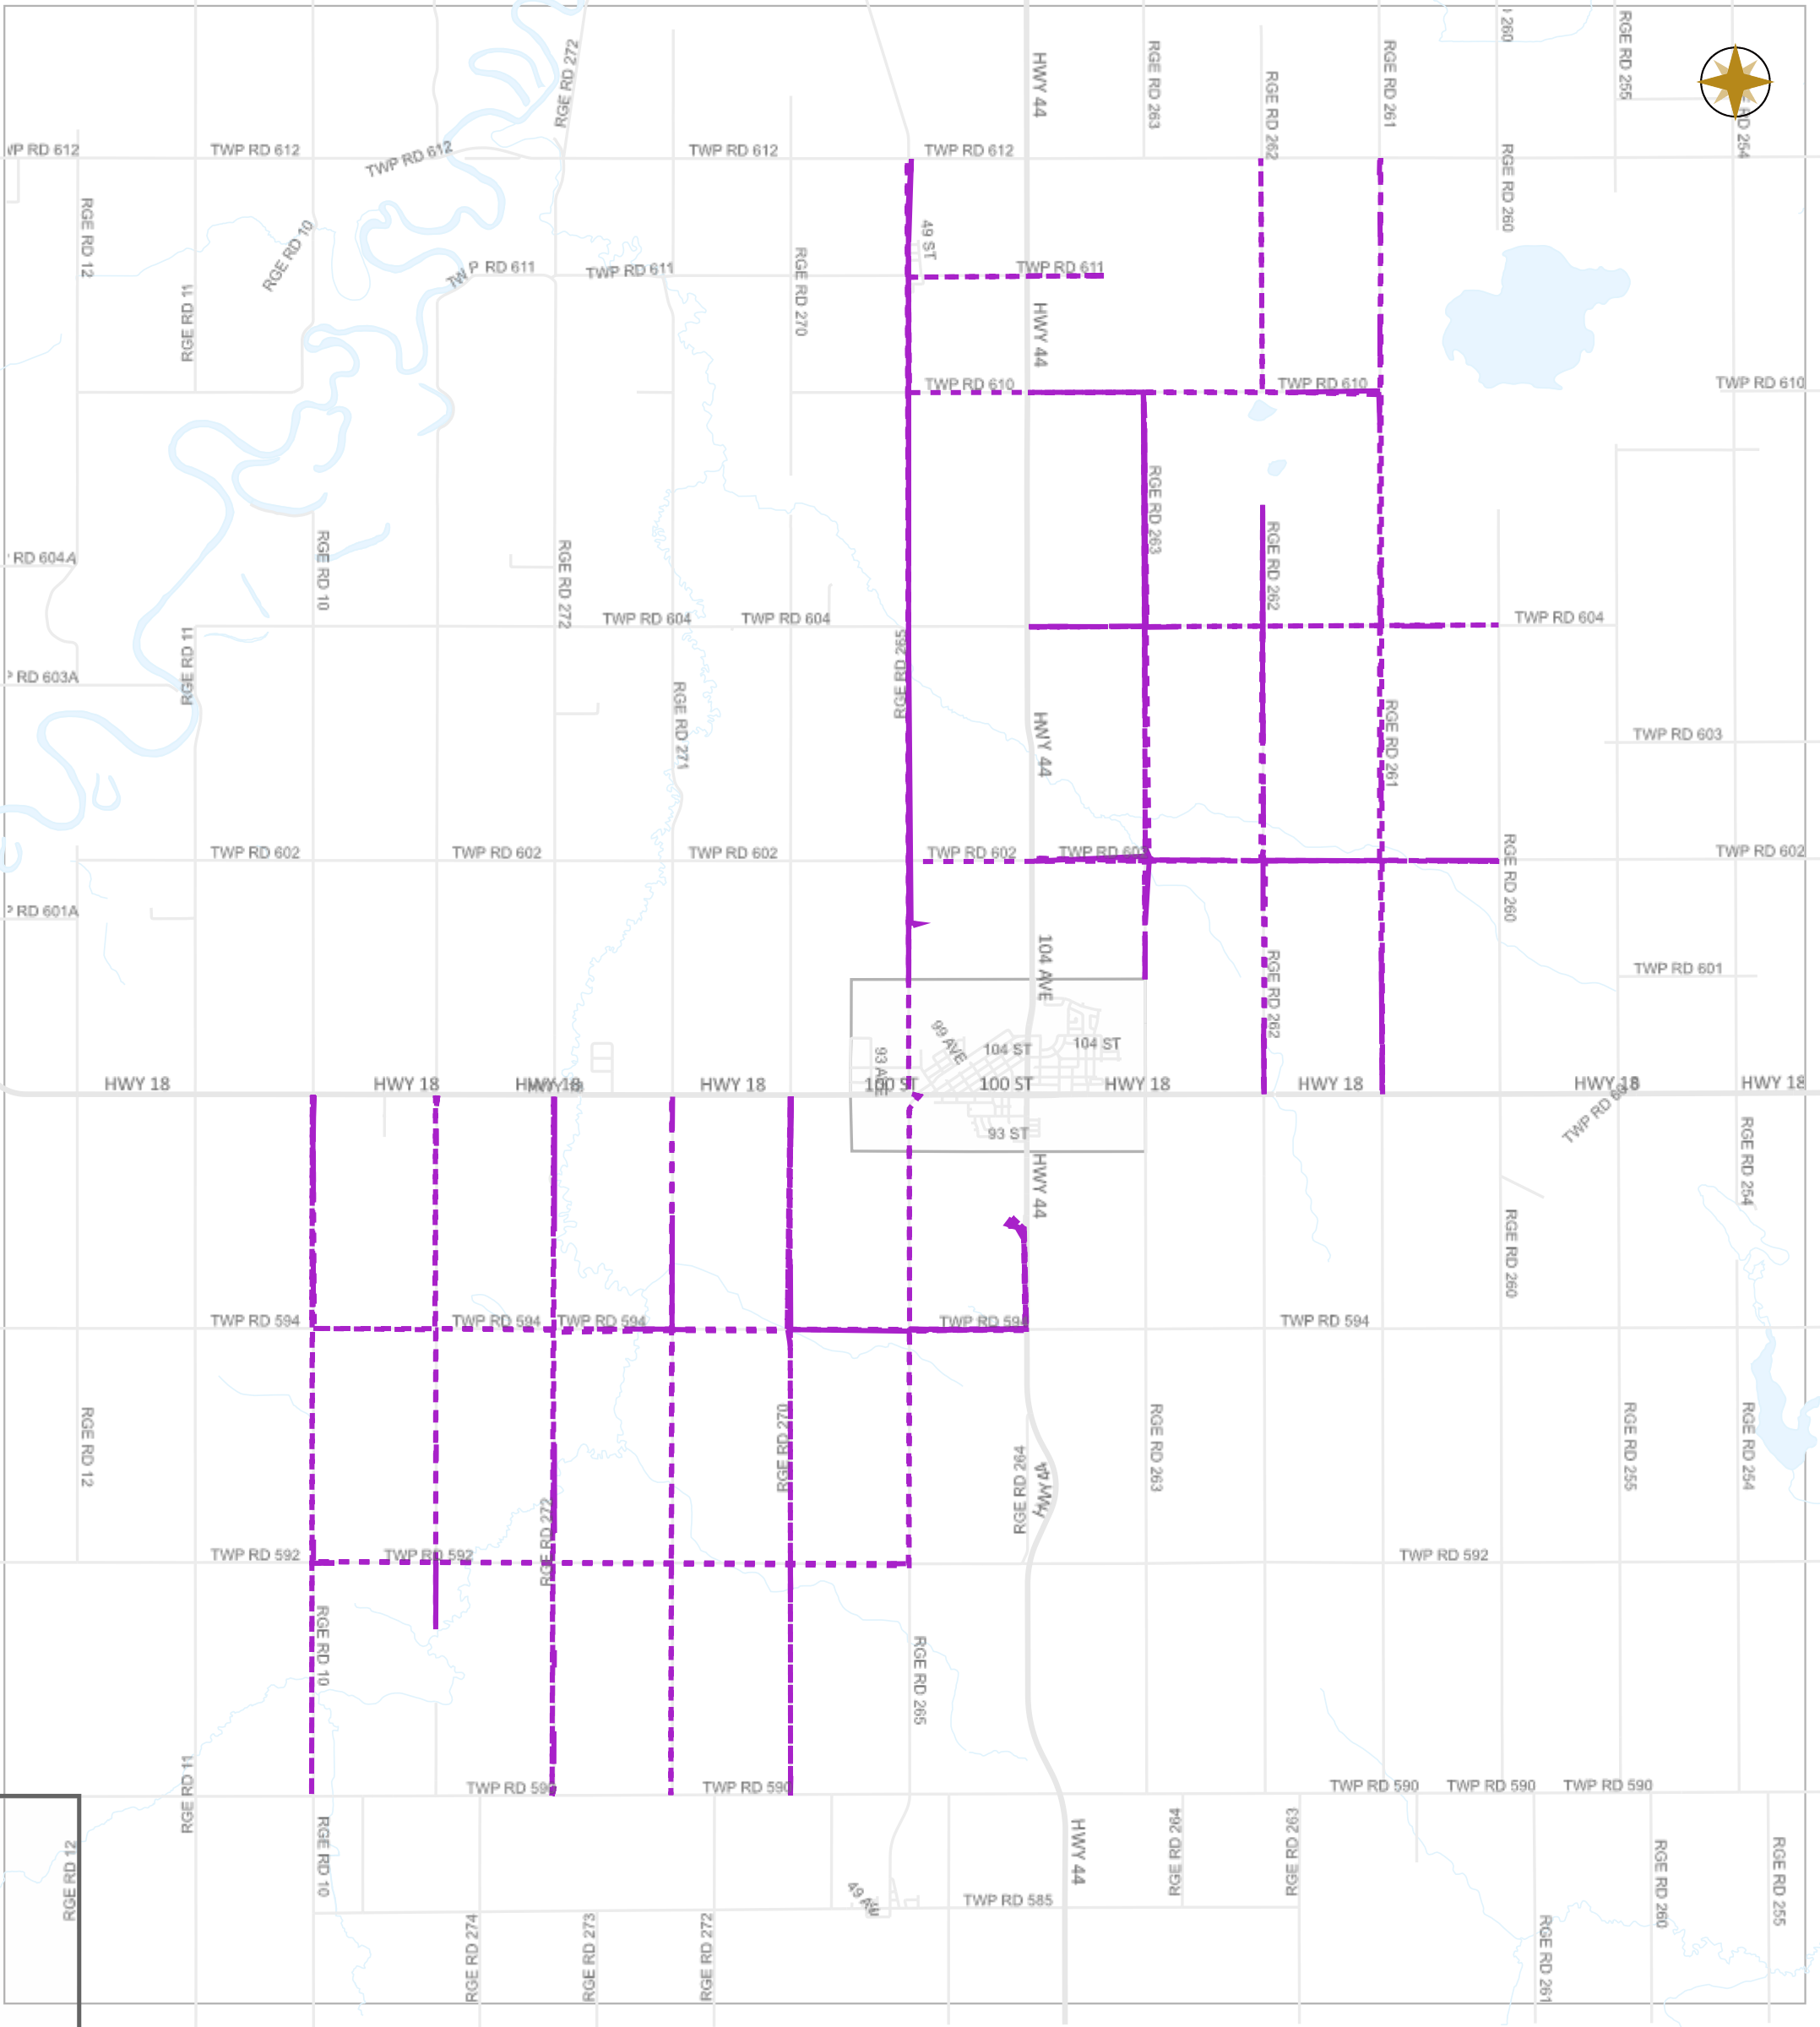

Date: Feb.01, 2022

Scale

Legend

- Work Layers (Speed 1~12 mile/h)
- Tracking
- Roads

WESTLOCK COUNTY MAP

Map Projection: 3TM 114W NAD 83

10336 - 106 Street
Westlock, Alberta T7P 2G1

Tel: 780-349-3346
Toll Free: 1-877-349-5880
Fax: 780-349-2012