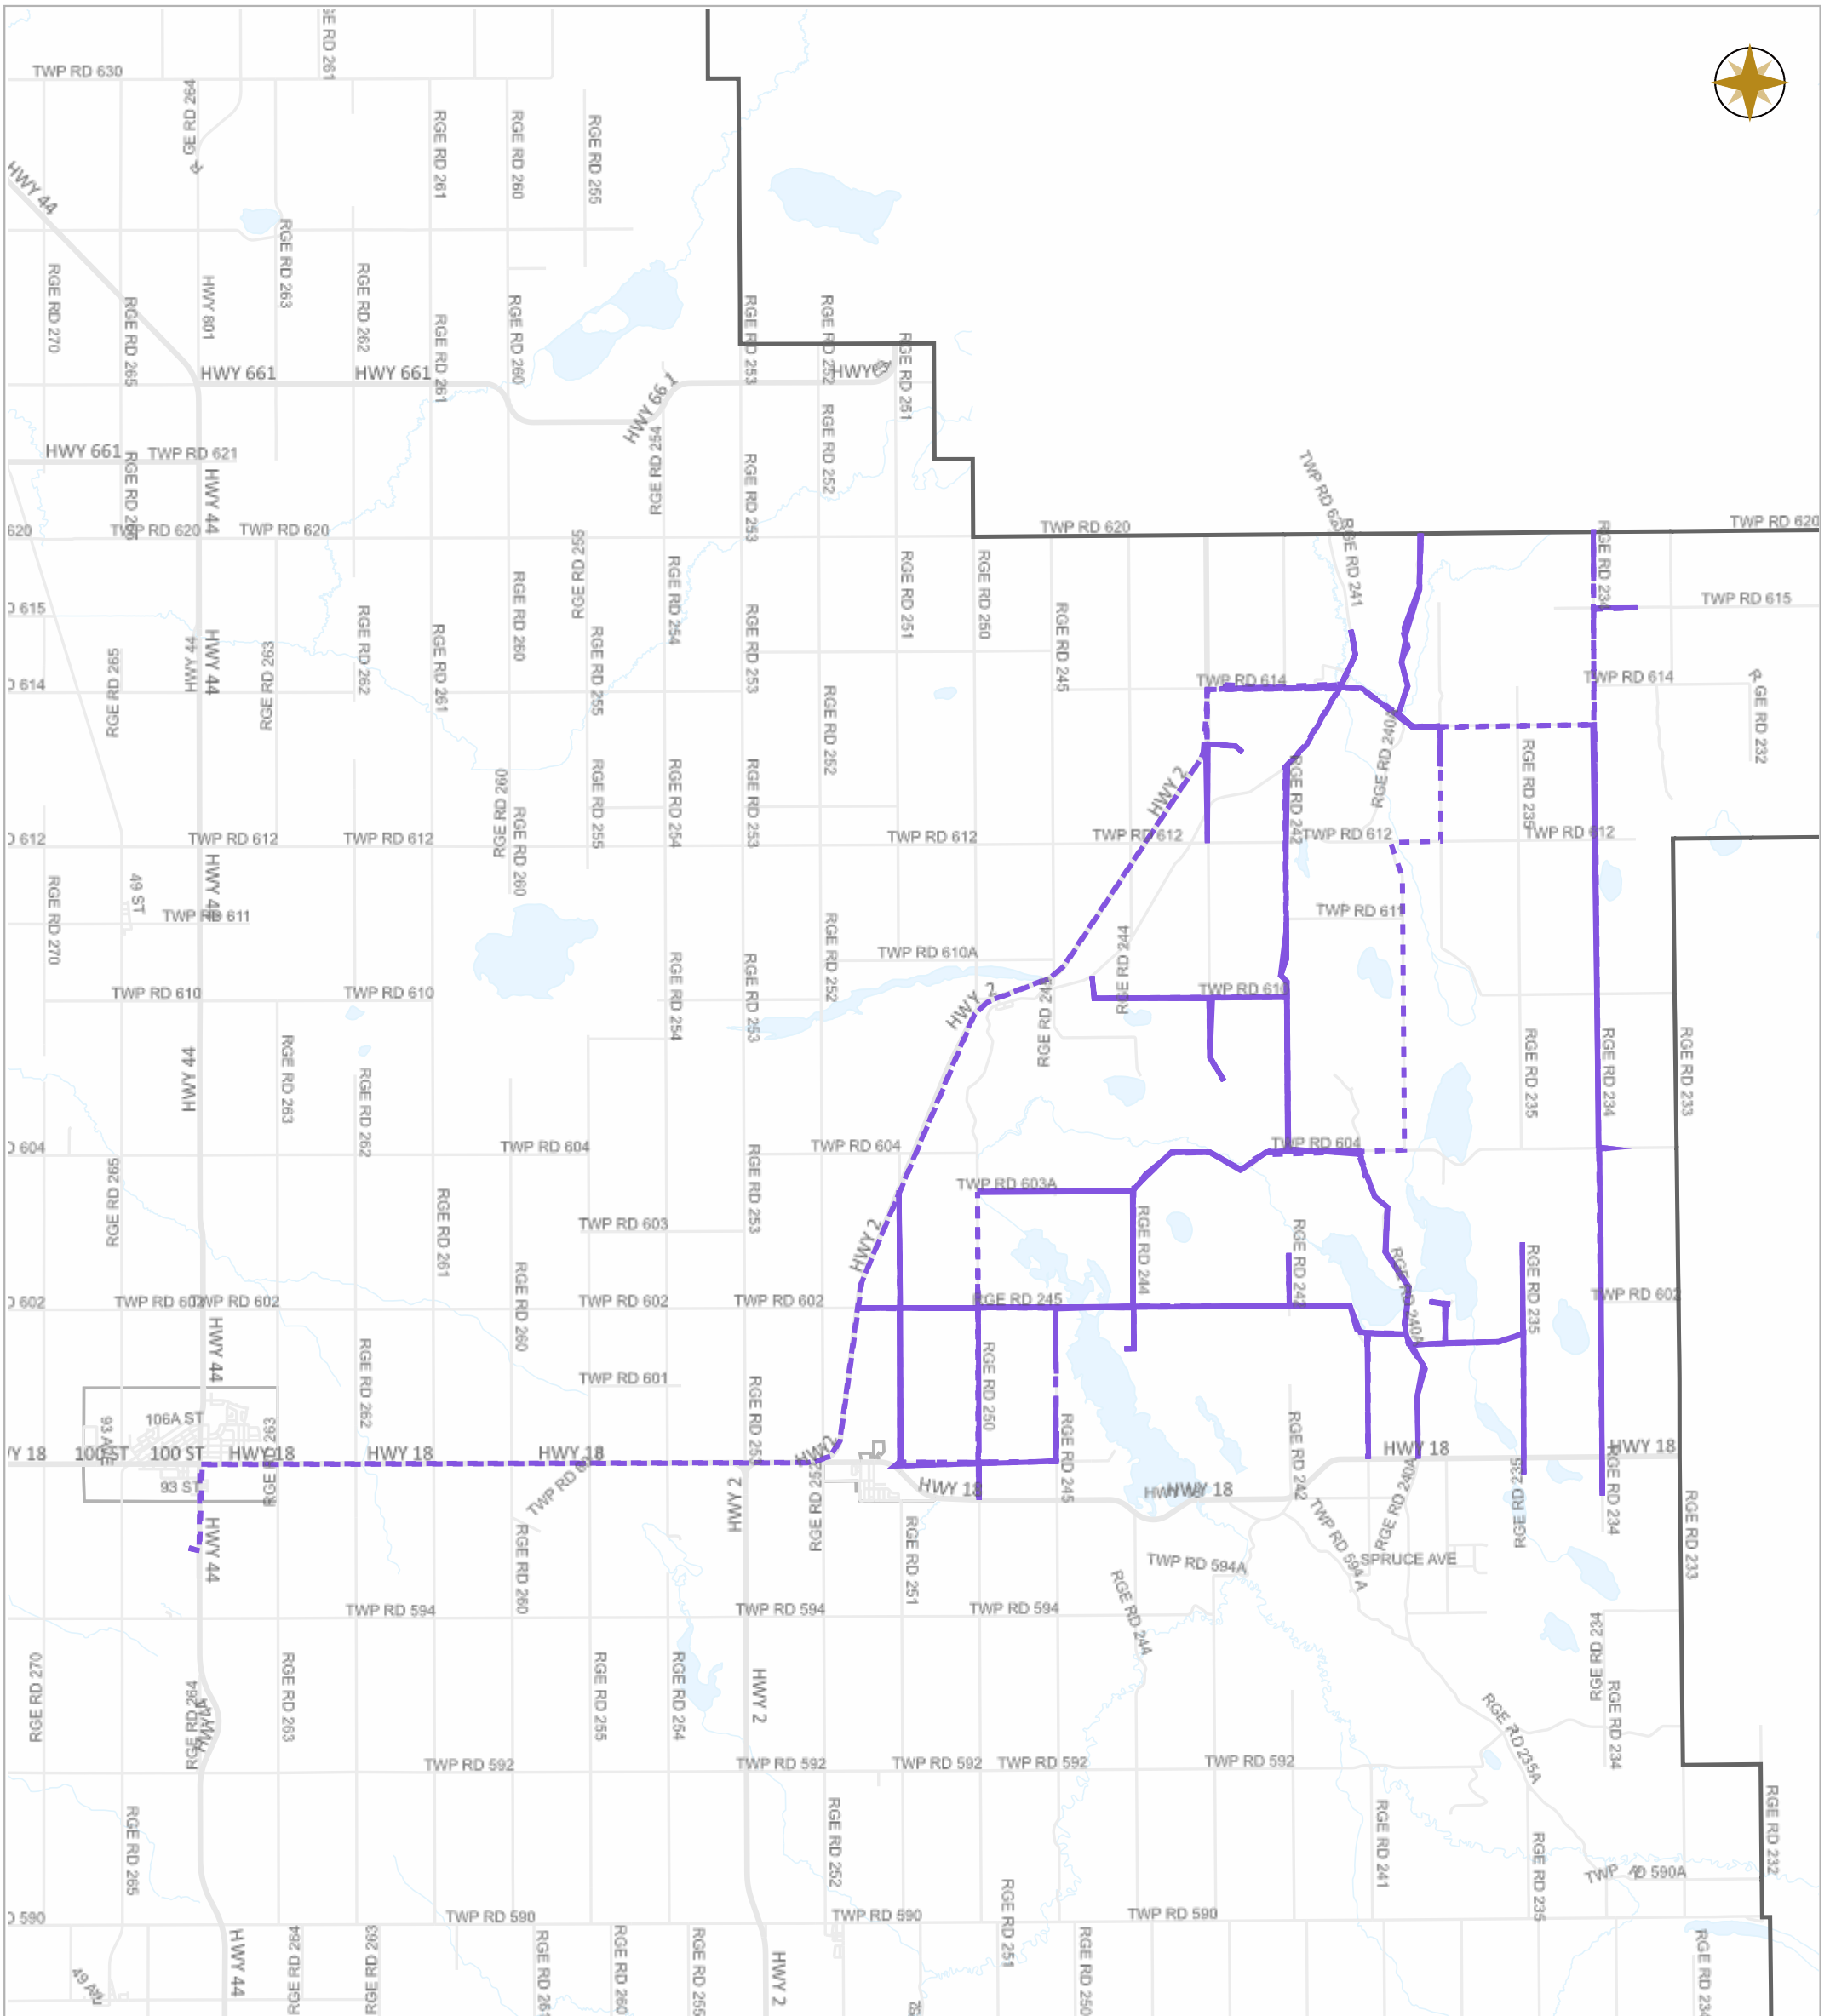

Scale	Legend — Work Layers (Speed 1~12 mile/h) - - - Tracking — Roads	WESTLOCK COUNTY MAP Map Projection: 3TM 114W NAD 83	10336 – 106 Street Westlock, Alberta T7P 2G1 Tel: 780-349-3346 Toll Free: 1-877-349-5880 Fax: 780-349-2012 Date: Feb.01, 2022