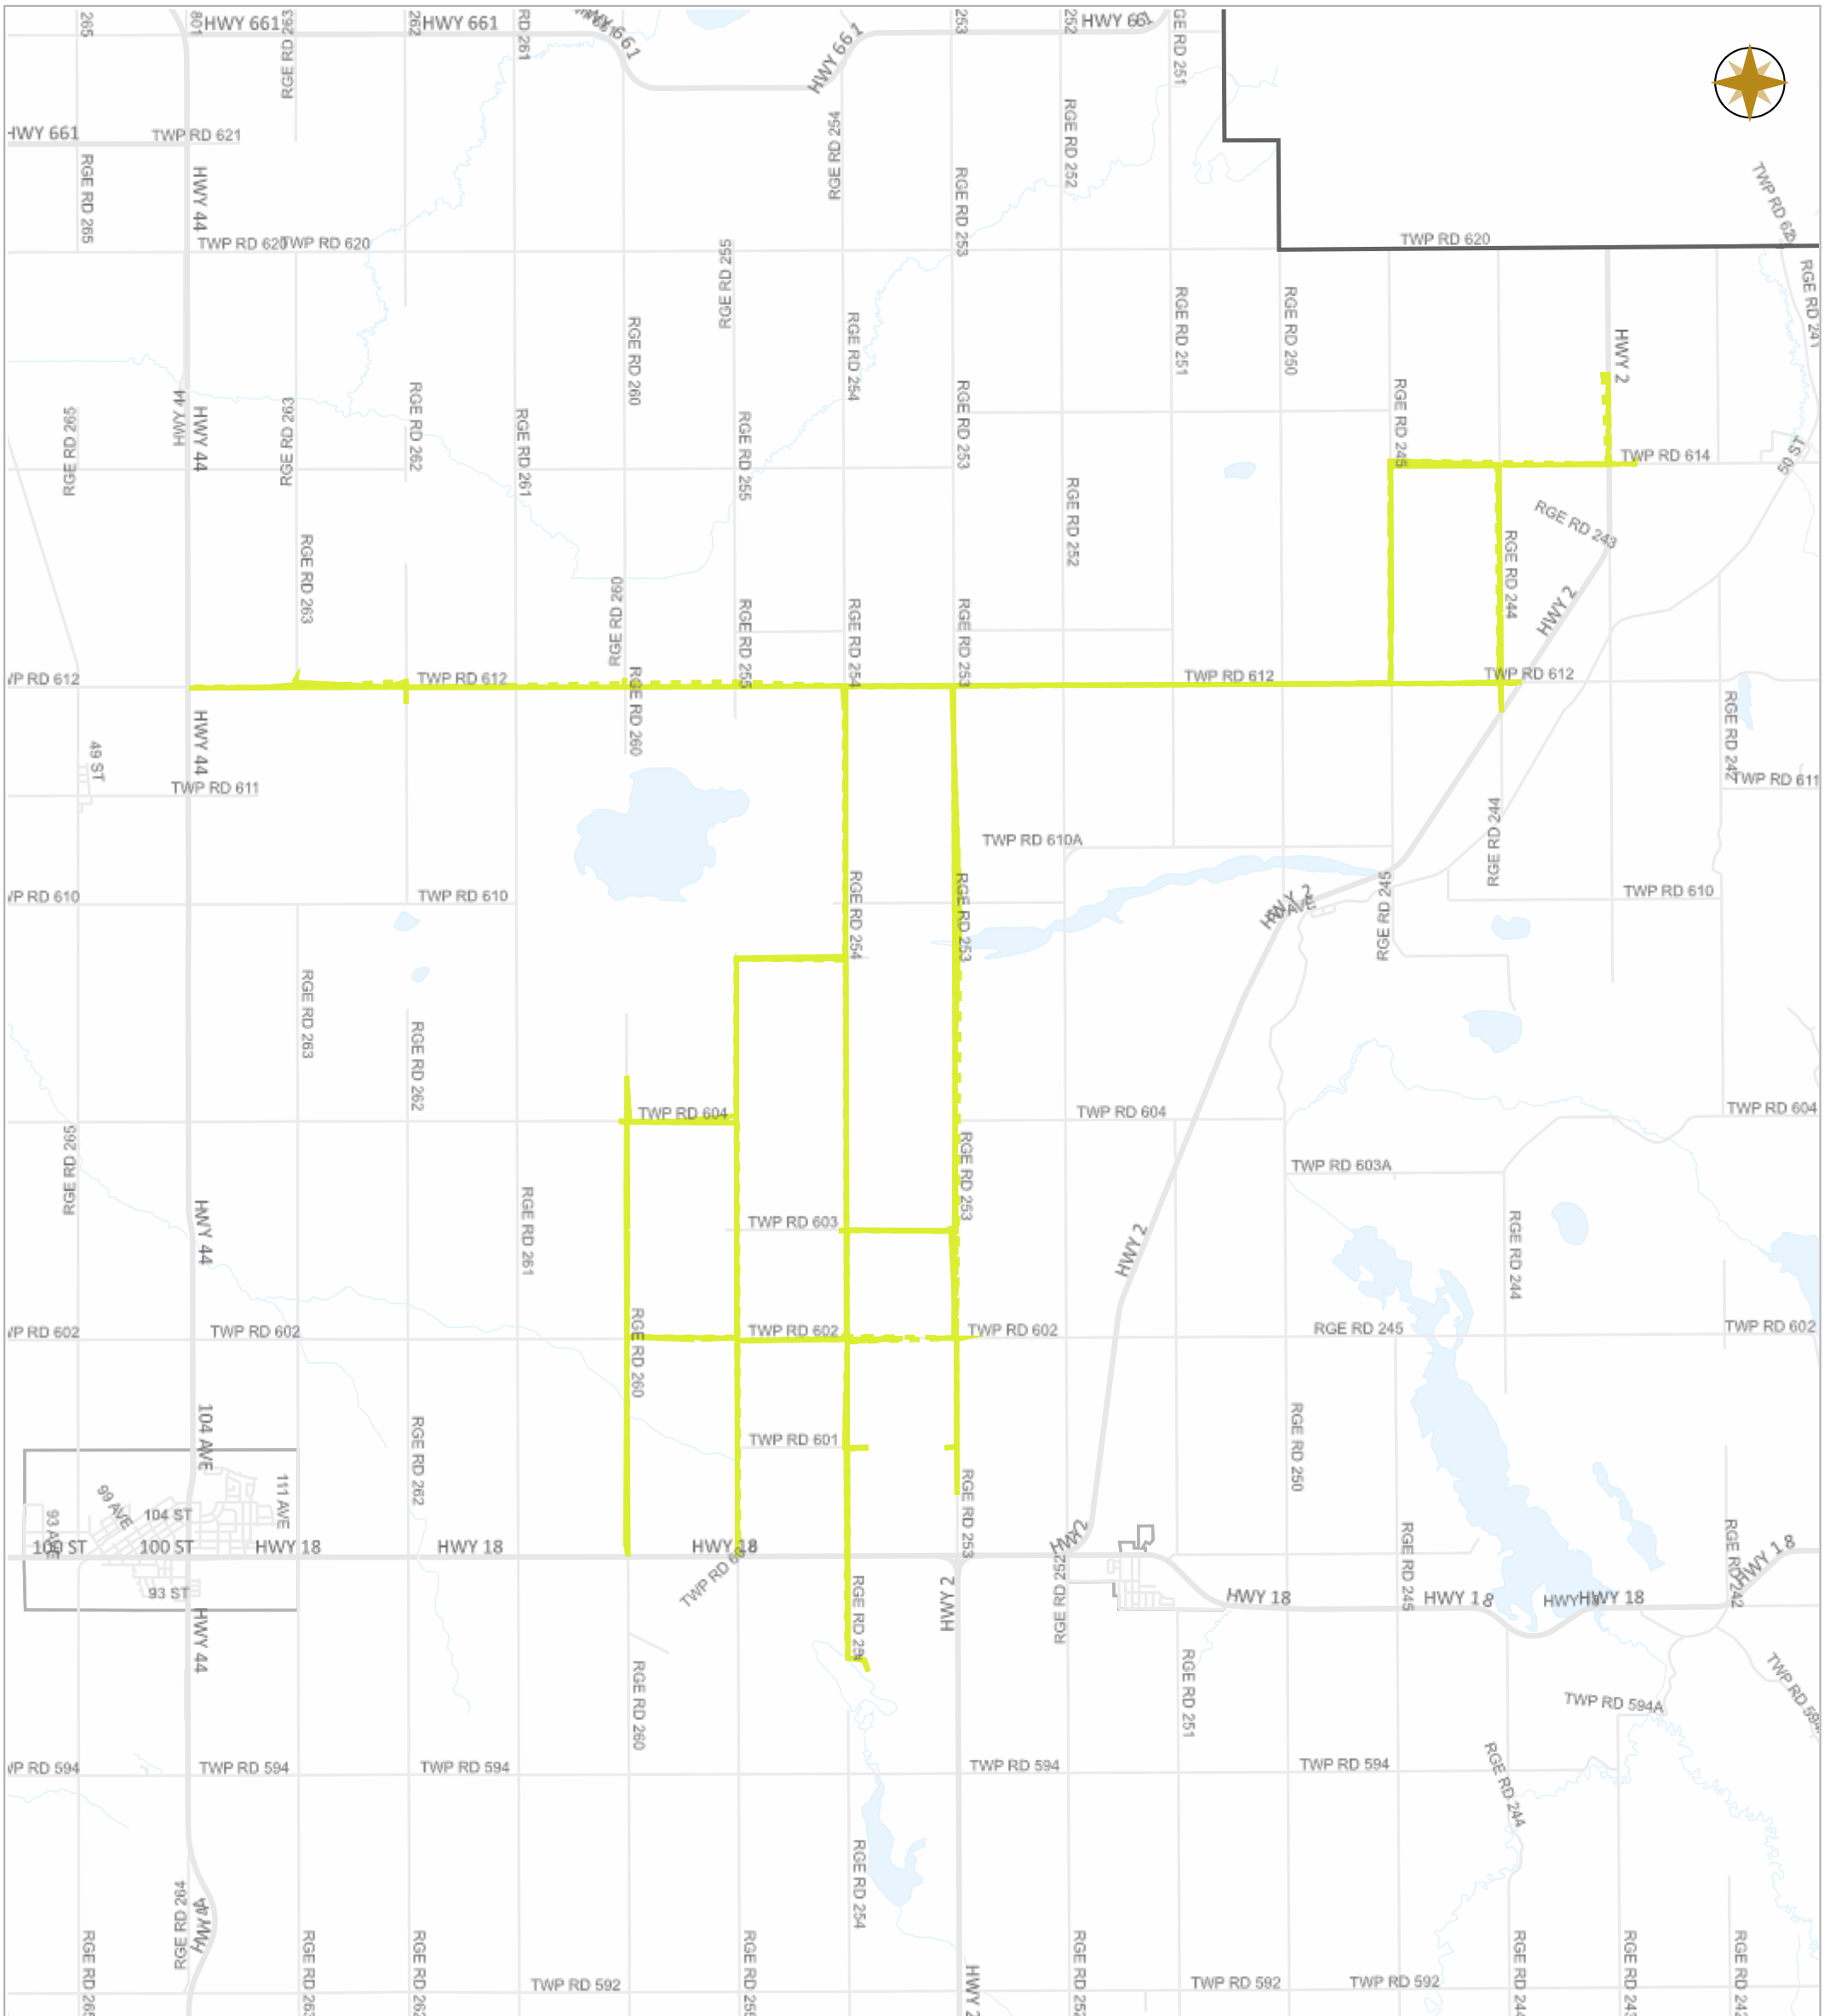

Legend

- Work Layers (Speed 1~12 mile/h)
- - - Tracking
- Roads

WESTLOCK COUNTY MAP

Map Projection: 3TM 114W NAD 83

10336 - 106 Street
Westlock, Alberta T7P 2G1

Tel: 780-349-3346
Toll Free: 1-877-349-5880
Fax: 780-349-2012

Date: Feb.01, 2022