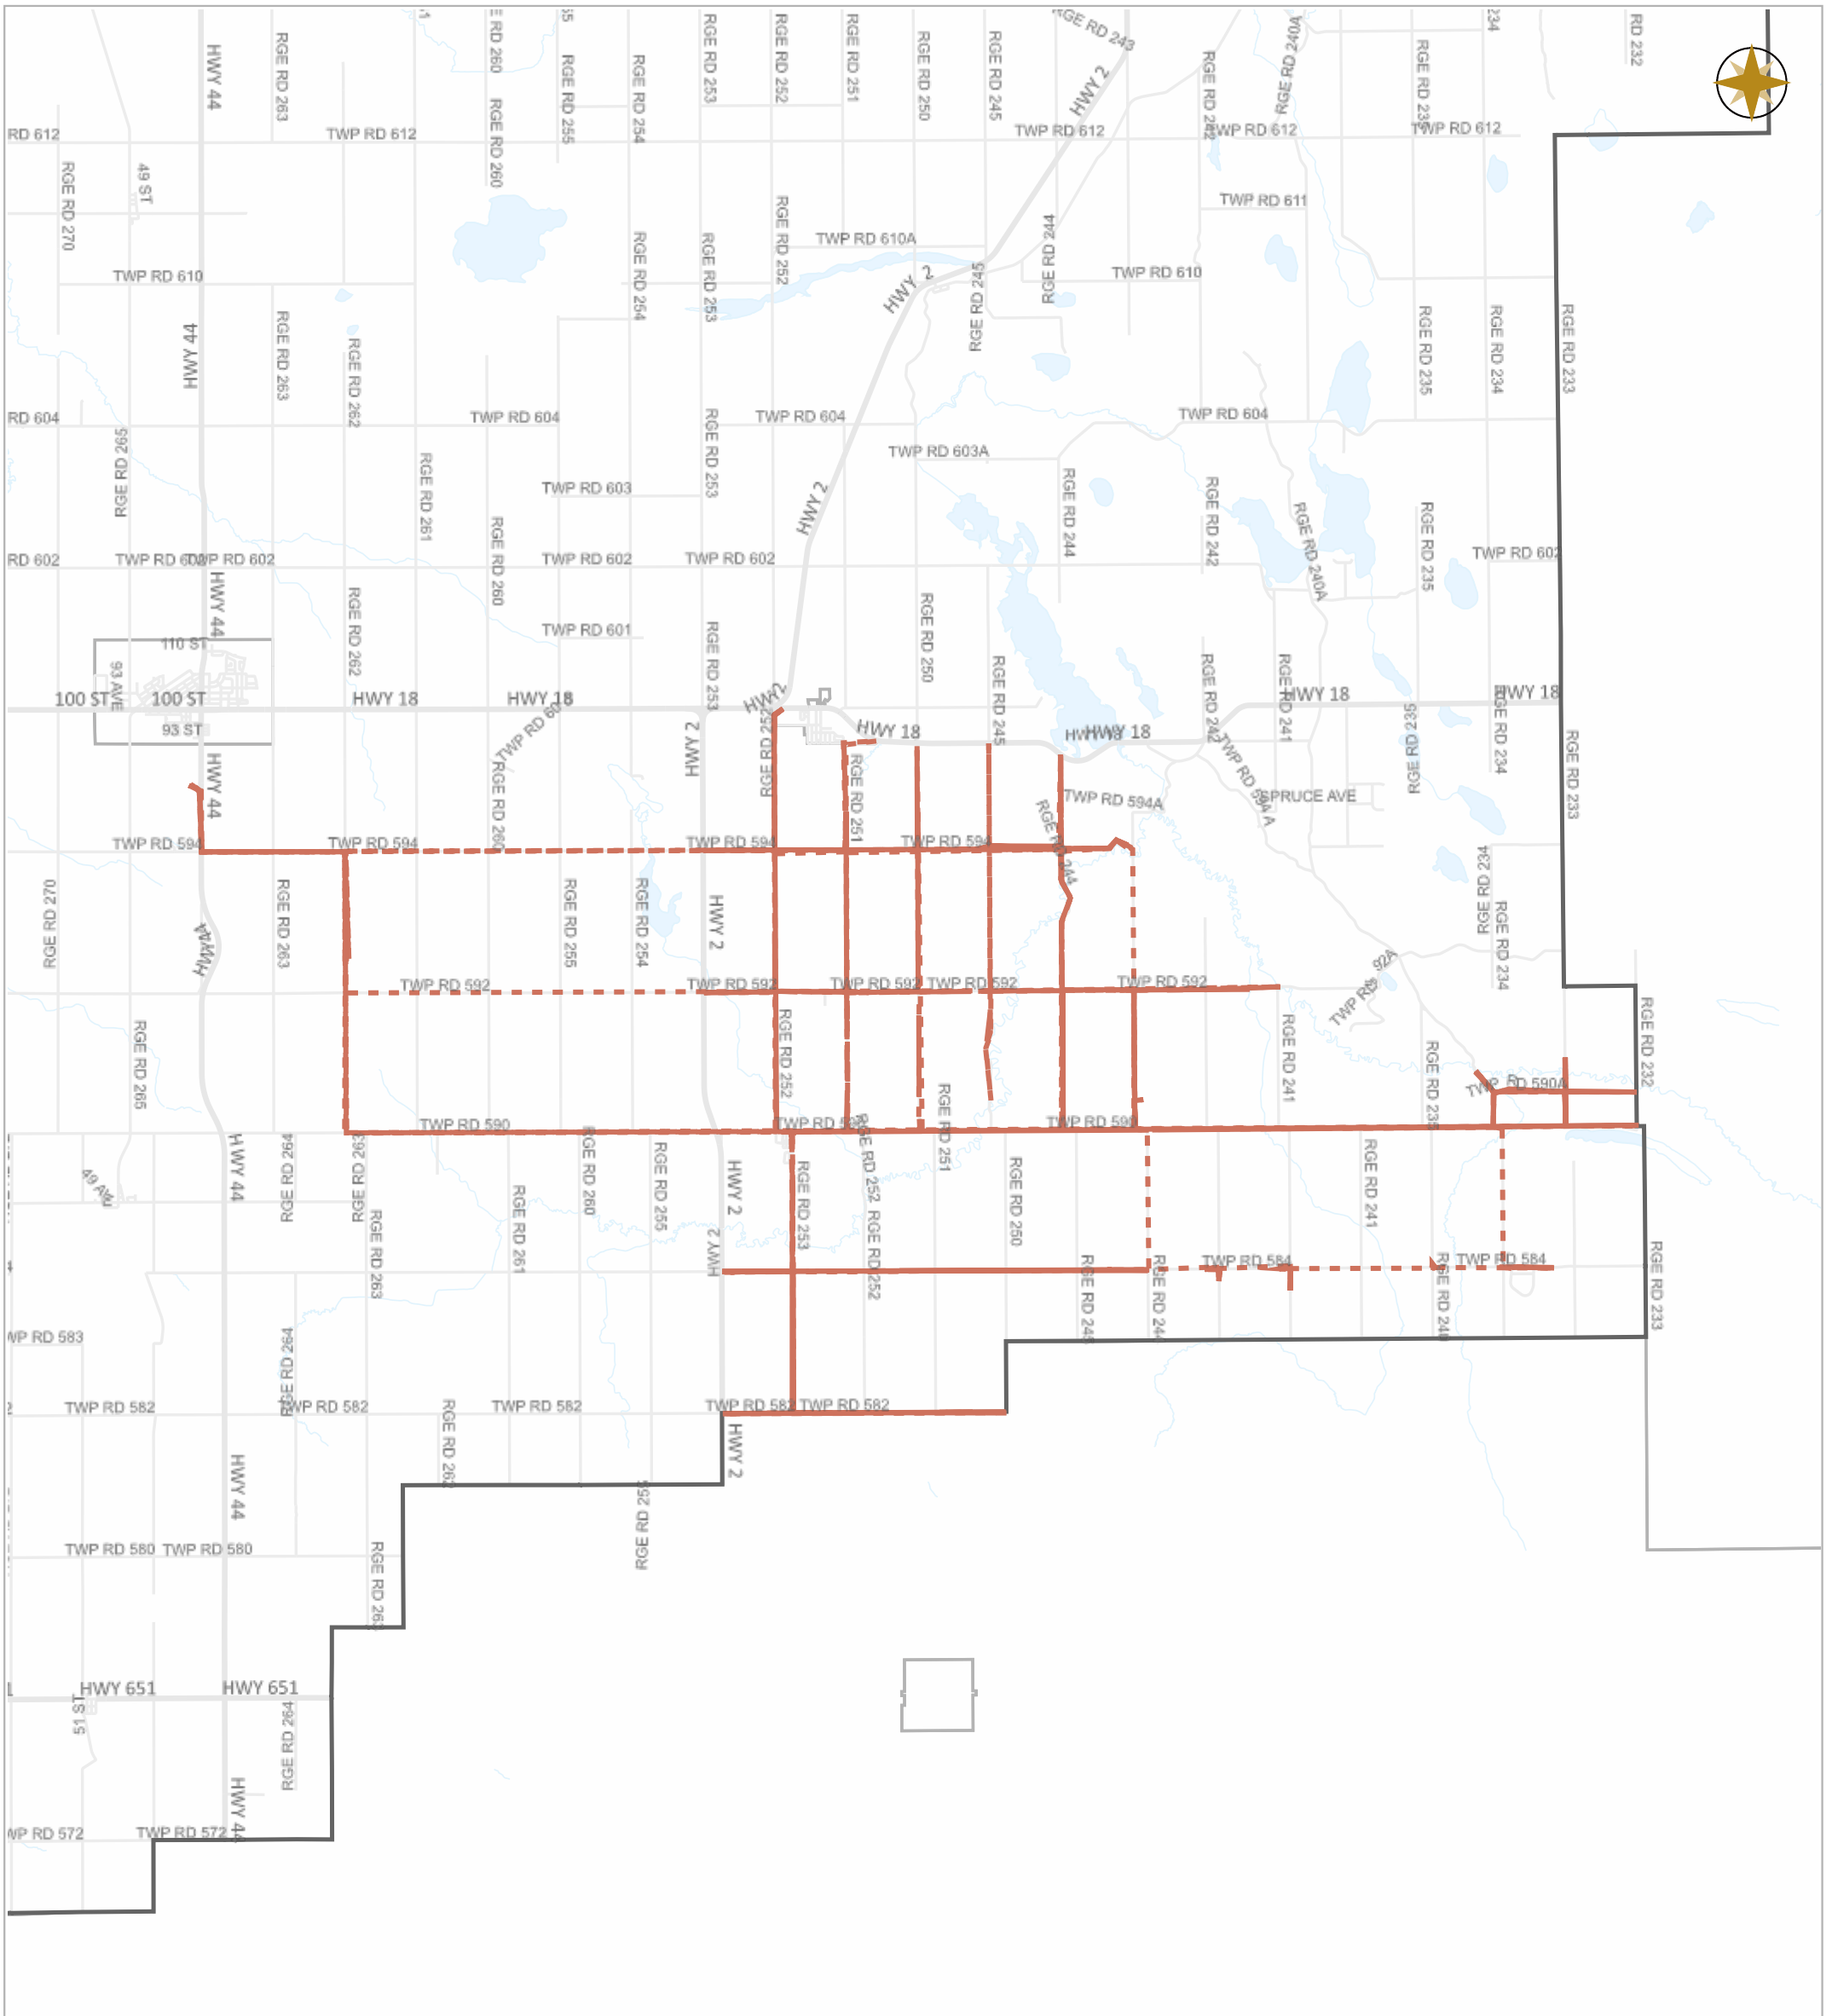

WESTLOCK COUNTY - WEEKLY GRADING REPORT

01-23-2022 ~ 01-29-2022

Legend

- GR1418 -
- GR1419 -
- GR1420 -
- GR1421 -
- GR1422 -
- GR1423 -
- GR1424 -
- GR1425 -
- GR1426 -
- GR1427 -
- GR1428 -
- Highway Municipal
- Boundary

Scale

WESTLOCK COUNTY MAP

10336 – 106 Street
 Westlock, Alberta T7P 2G1
 Tel: 780-349-3346
 Toll Free: 1-877-349-5880
 Fax: 780-349-2012

Map Projection: 3TM 114W NAD 83

Date: Feb.01, 2022

Scale

Legend

- Work Layers (Speed 1~12 mile/h)
- - - Tracking
- Roads