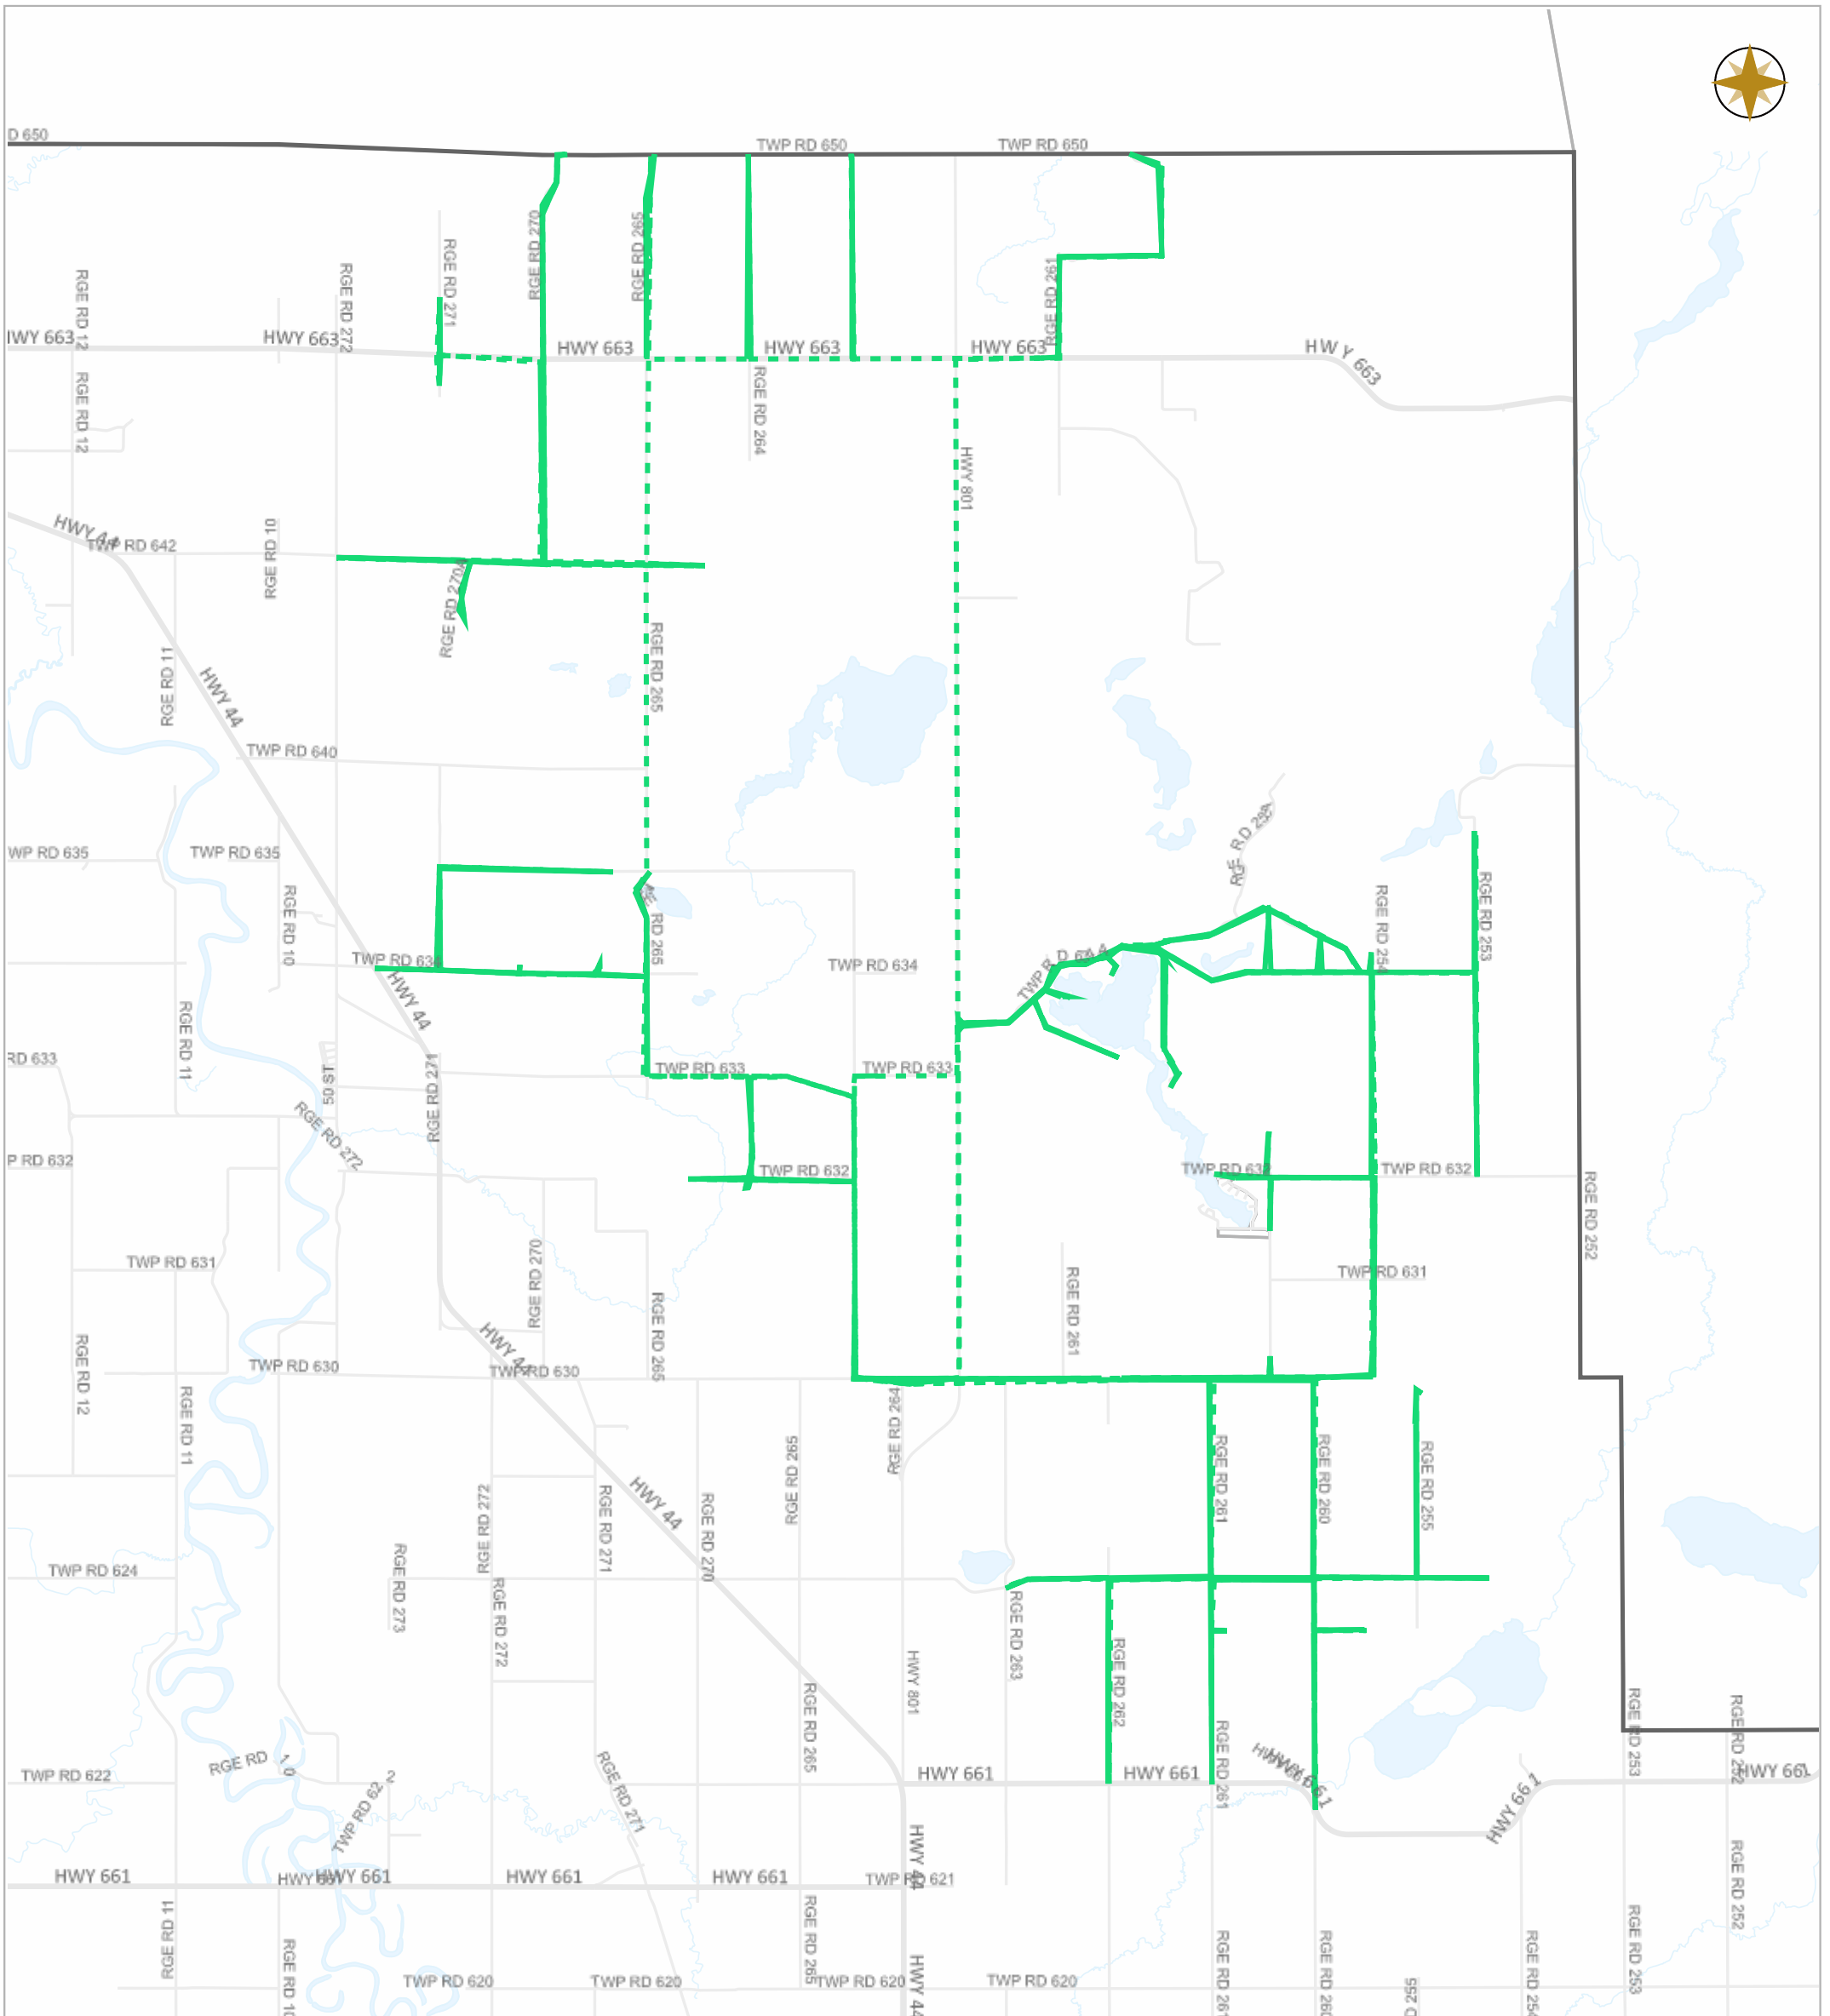

1. **Legend**
2. Work Layers (Speed 1~12 mile/h)
   - - - Tracking
   - Roads

WESTLOCK COUNTY MAP

Map Projection: 3TM 114W NAD 83

10336 – 106 Street
Westlock, Alberta T7P 2G1

Tel: 780-349-3346
Toll Free: 1-877-349-5880
Fax: 780-349-2012

Date: Feb.01, 2022