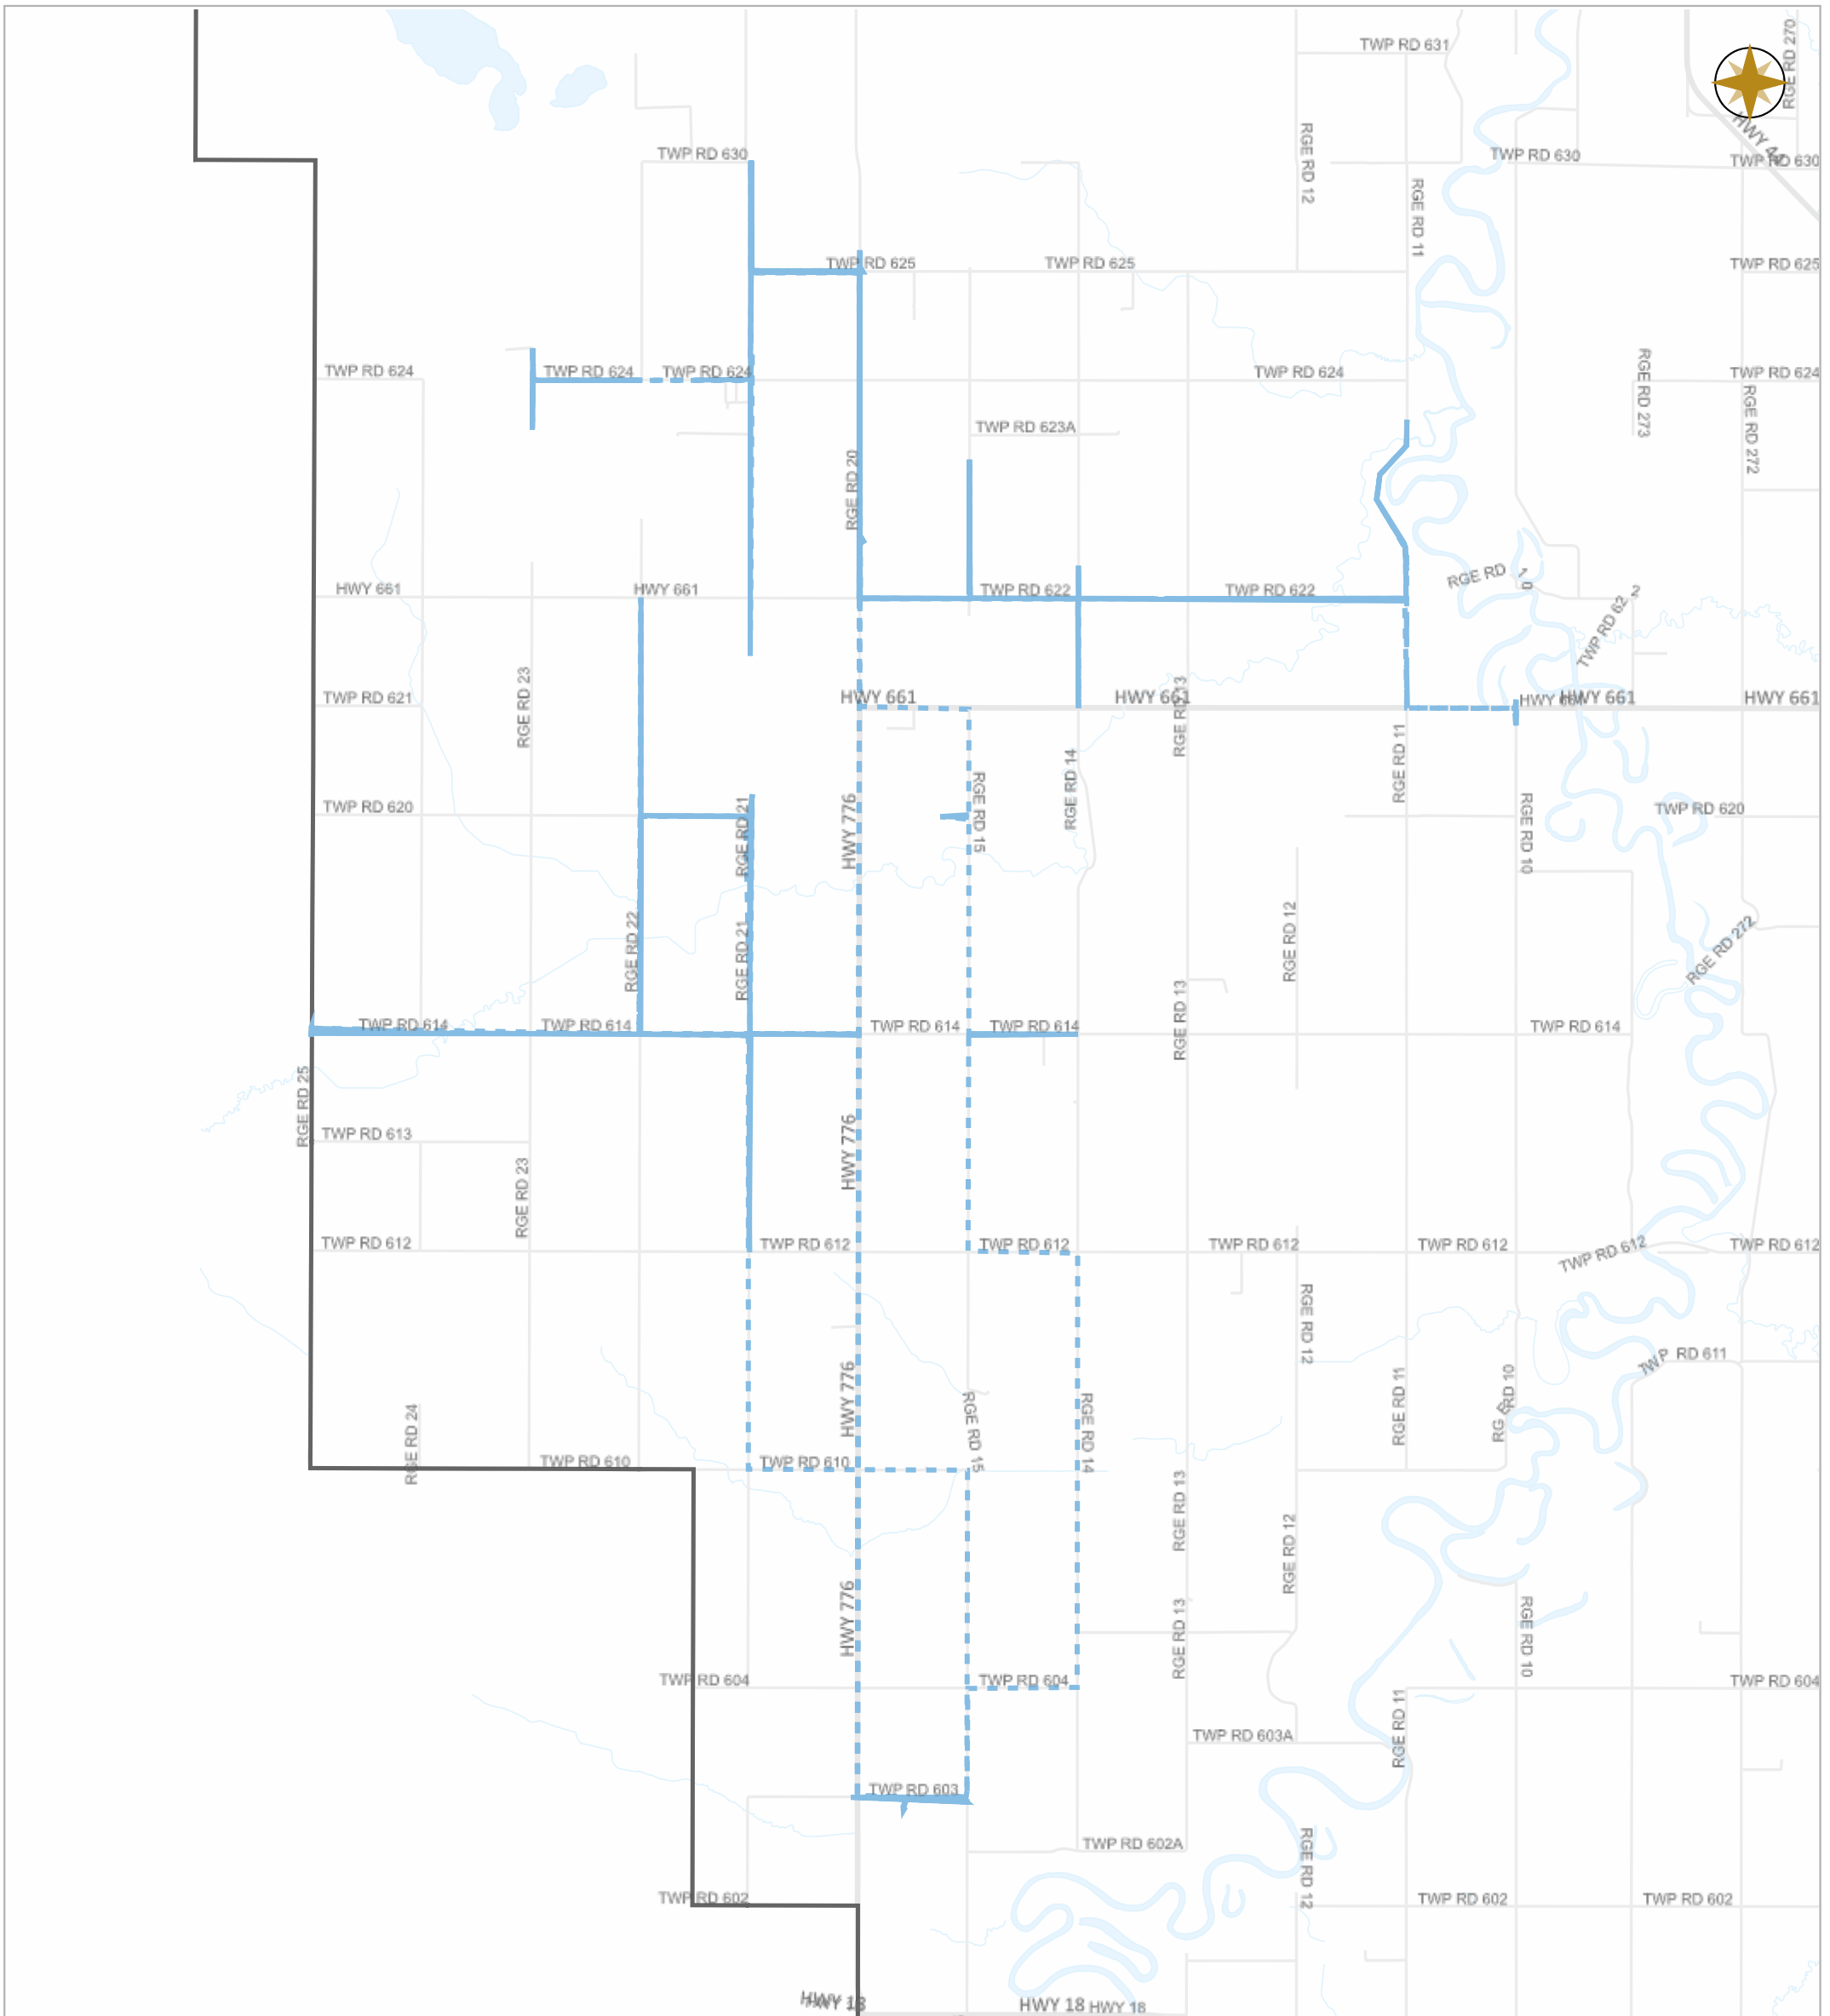

Legend

- Work Layers (Speed 1~12 mile/h)
- - - Tracking
- Roads

WESTLOCK COUNTY MAP

Map Projection: 3TM 114W NAD 83

10336 – 106 Street
Westlock, Alberta T7P 2G1

Tel: 780-349-3346
Toll Free: 1-877-349-5880
Fax: 780-349-2012

Date: Feb.01, 2022