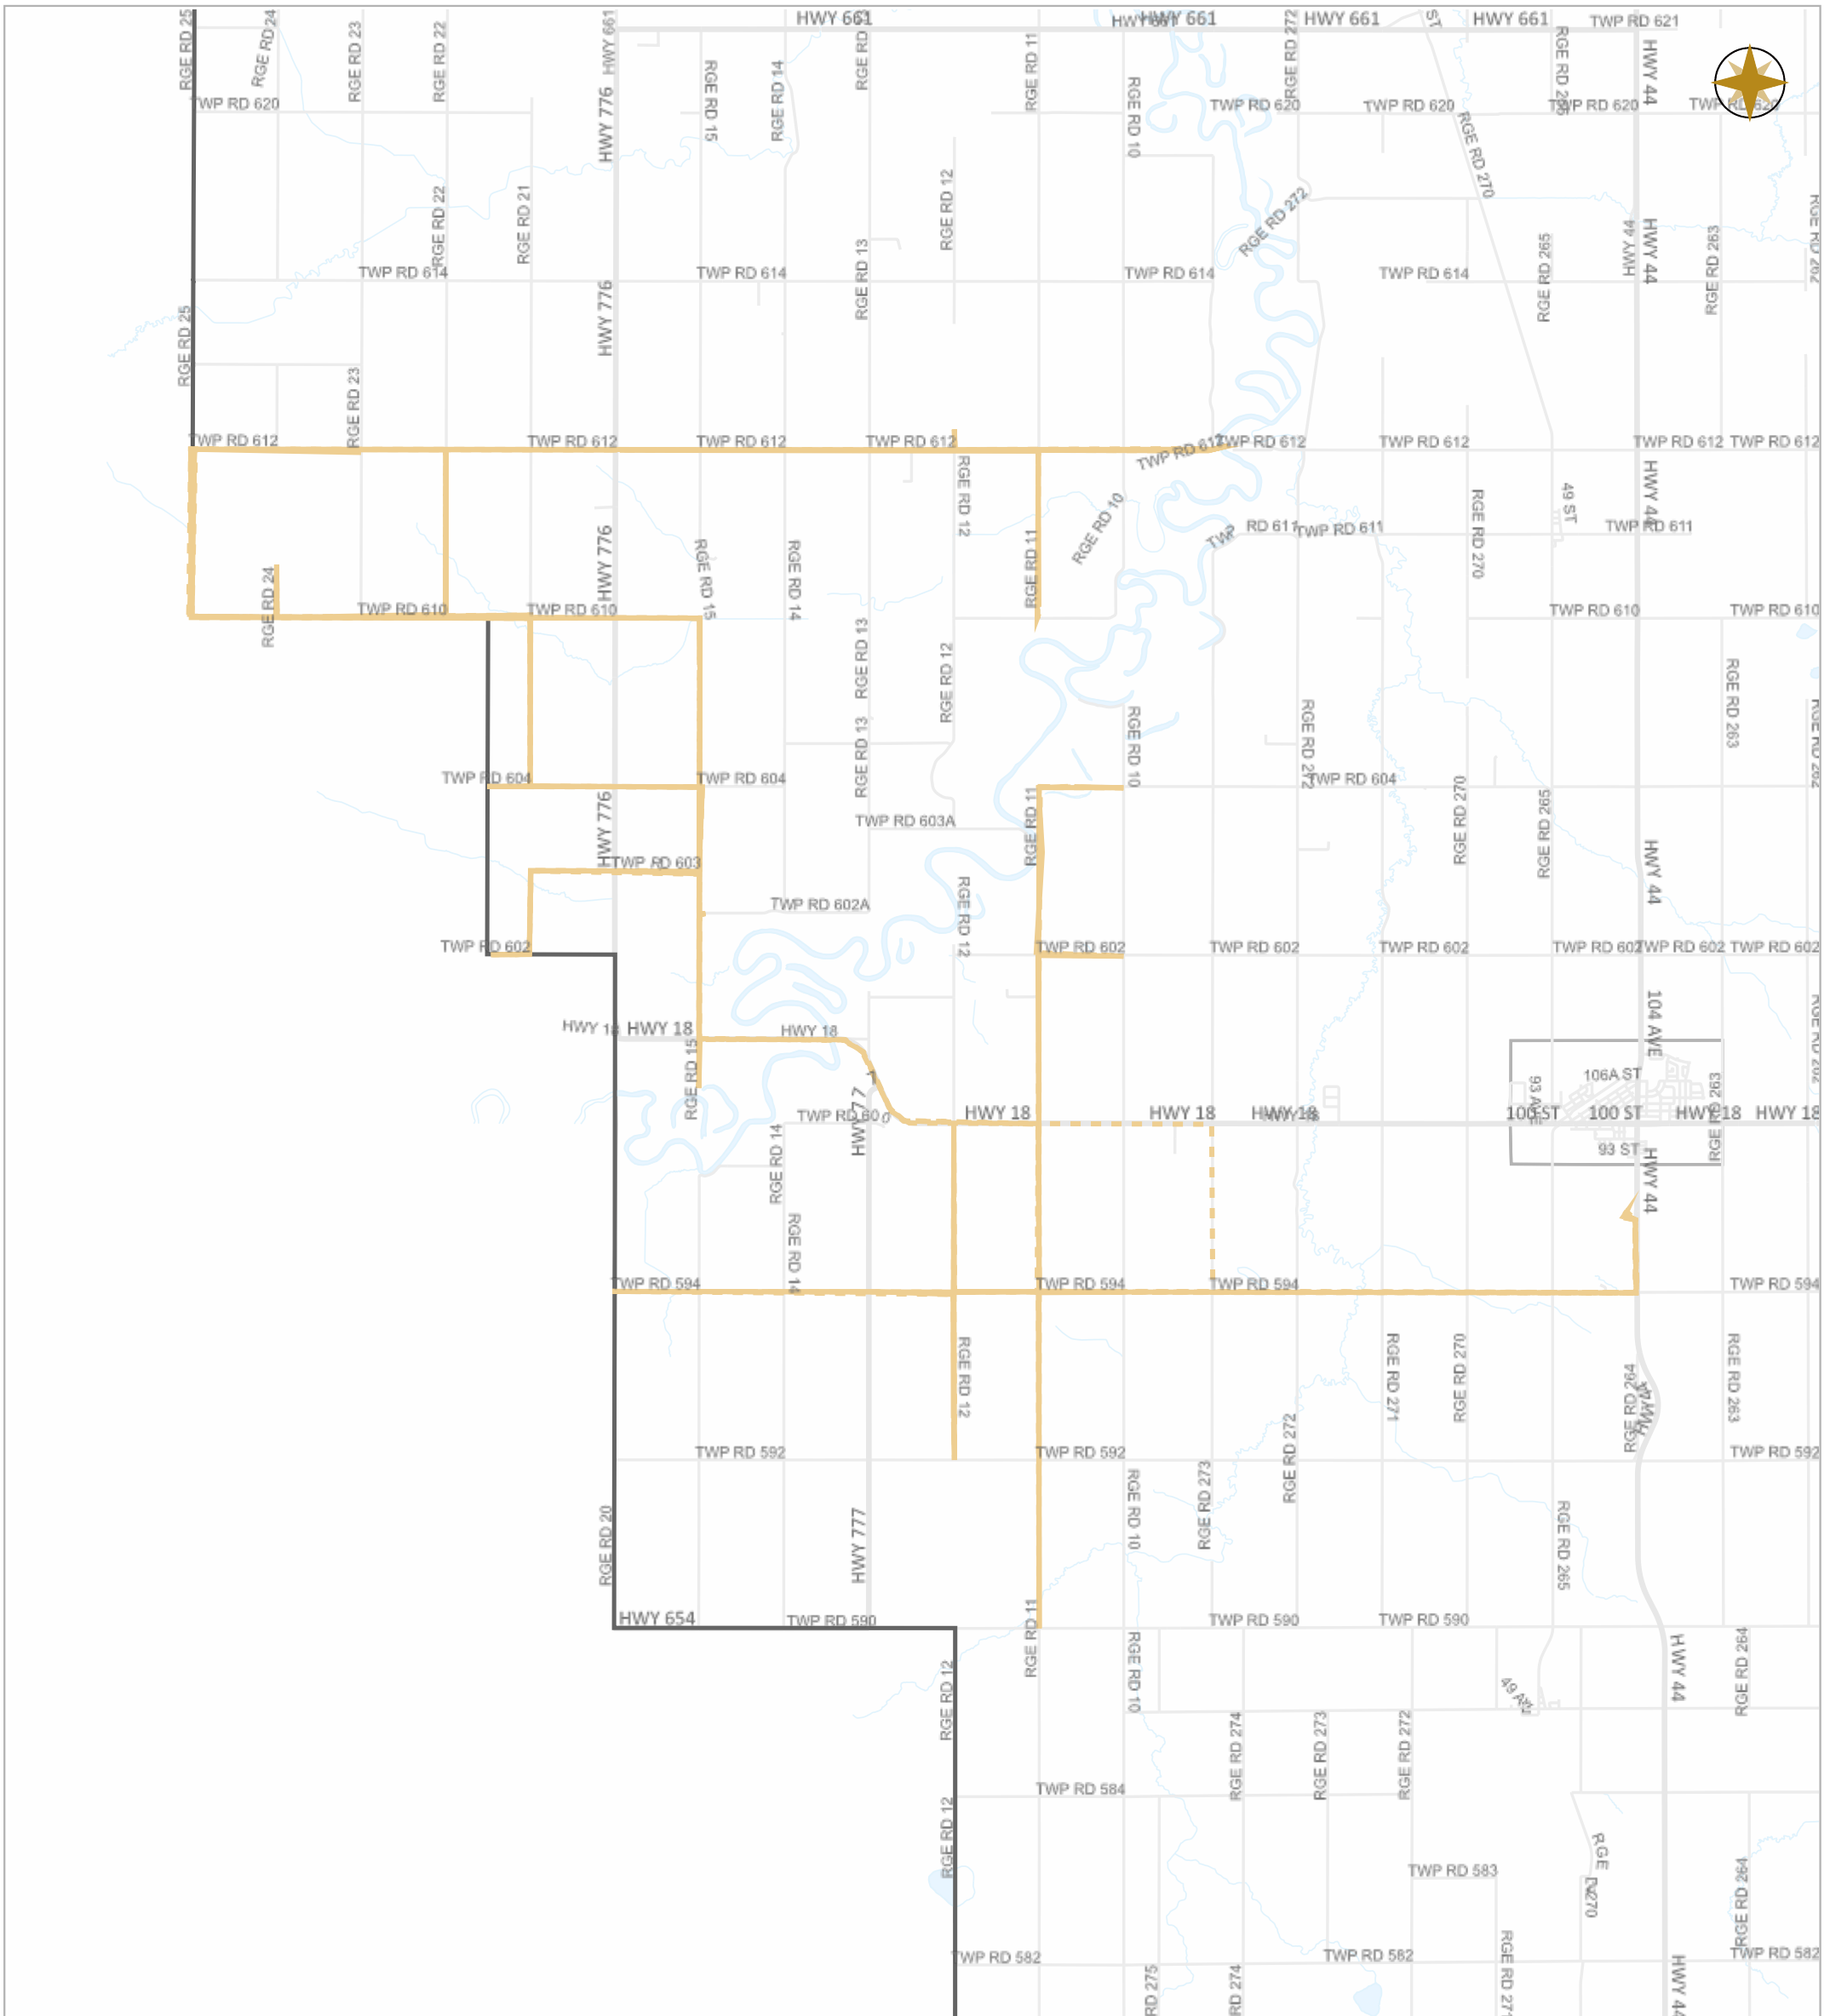

Scale

Legend

- Work Layers (Speed 1~12 mile/h)
- - - Tracking
- Roads

WESTLOCK COUNTY MAP

Map Projection: 3TM 114W NAD 83

10336 – 106 Street
Westlock, Alberta T7P 2G1

Tel: 780-349-3346
Toll Free: 1-877-349-5880
Fax: 780-349-2012

Date: Feb.01, 2022