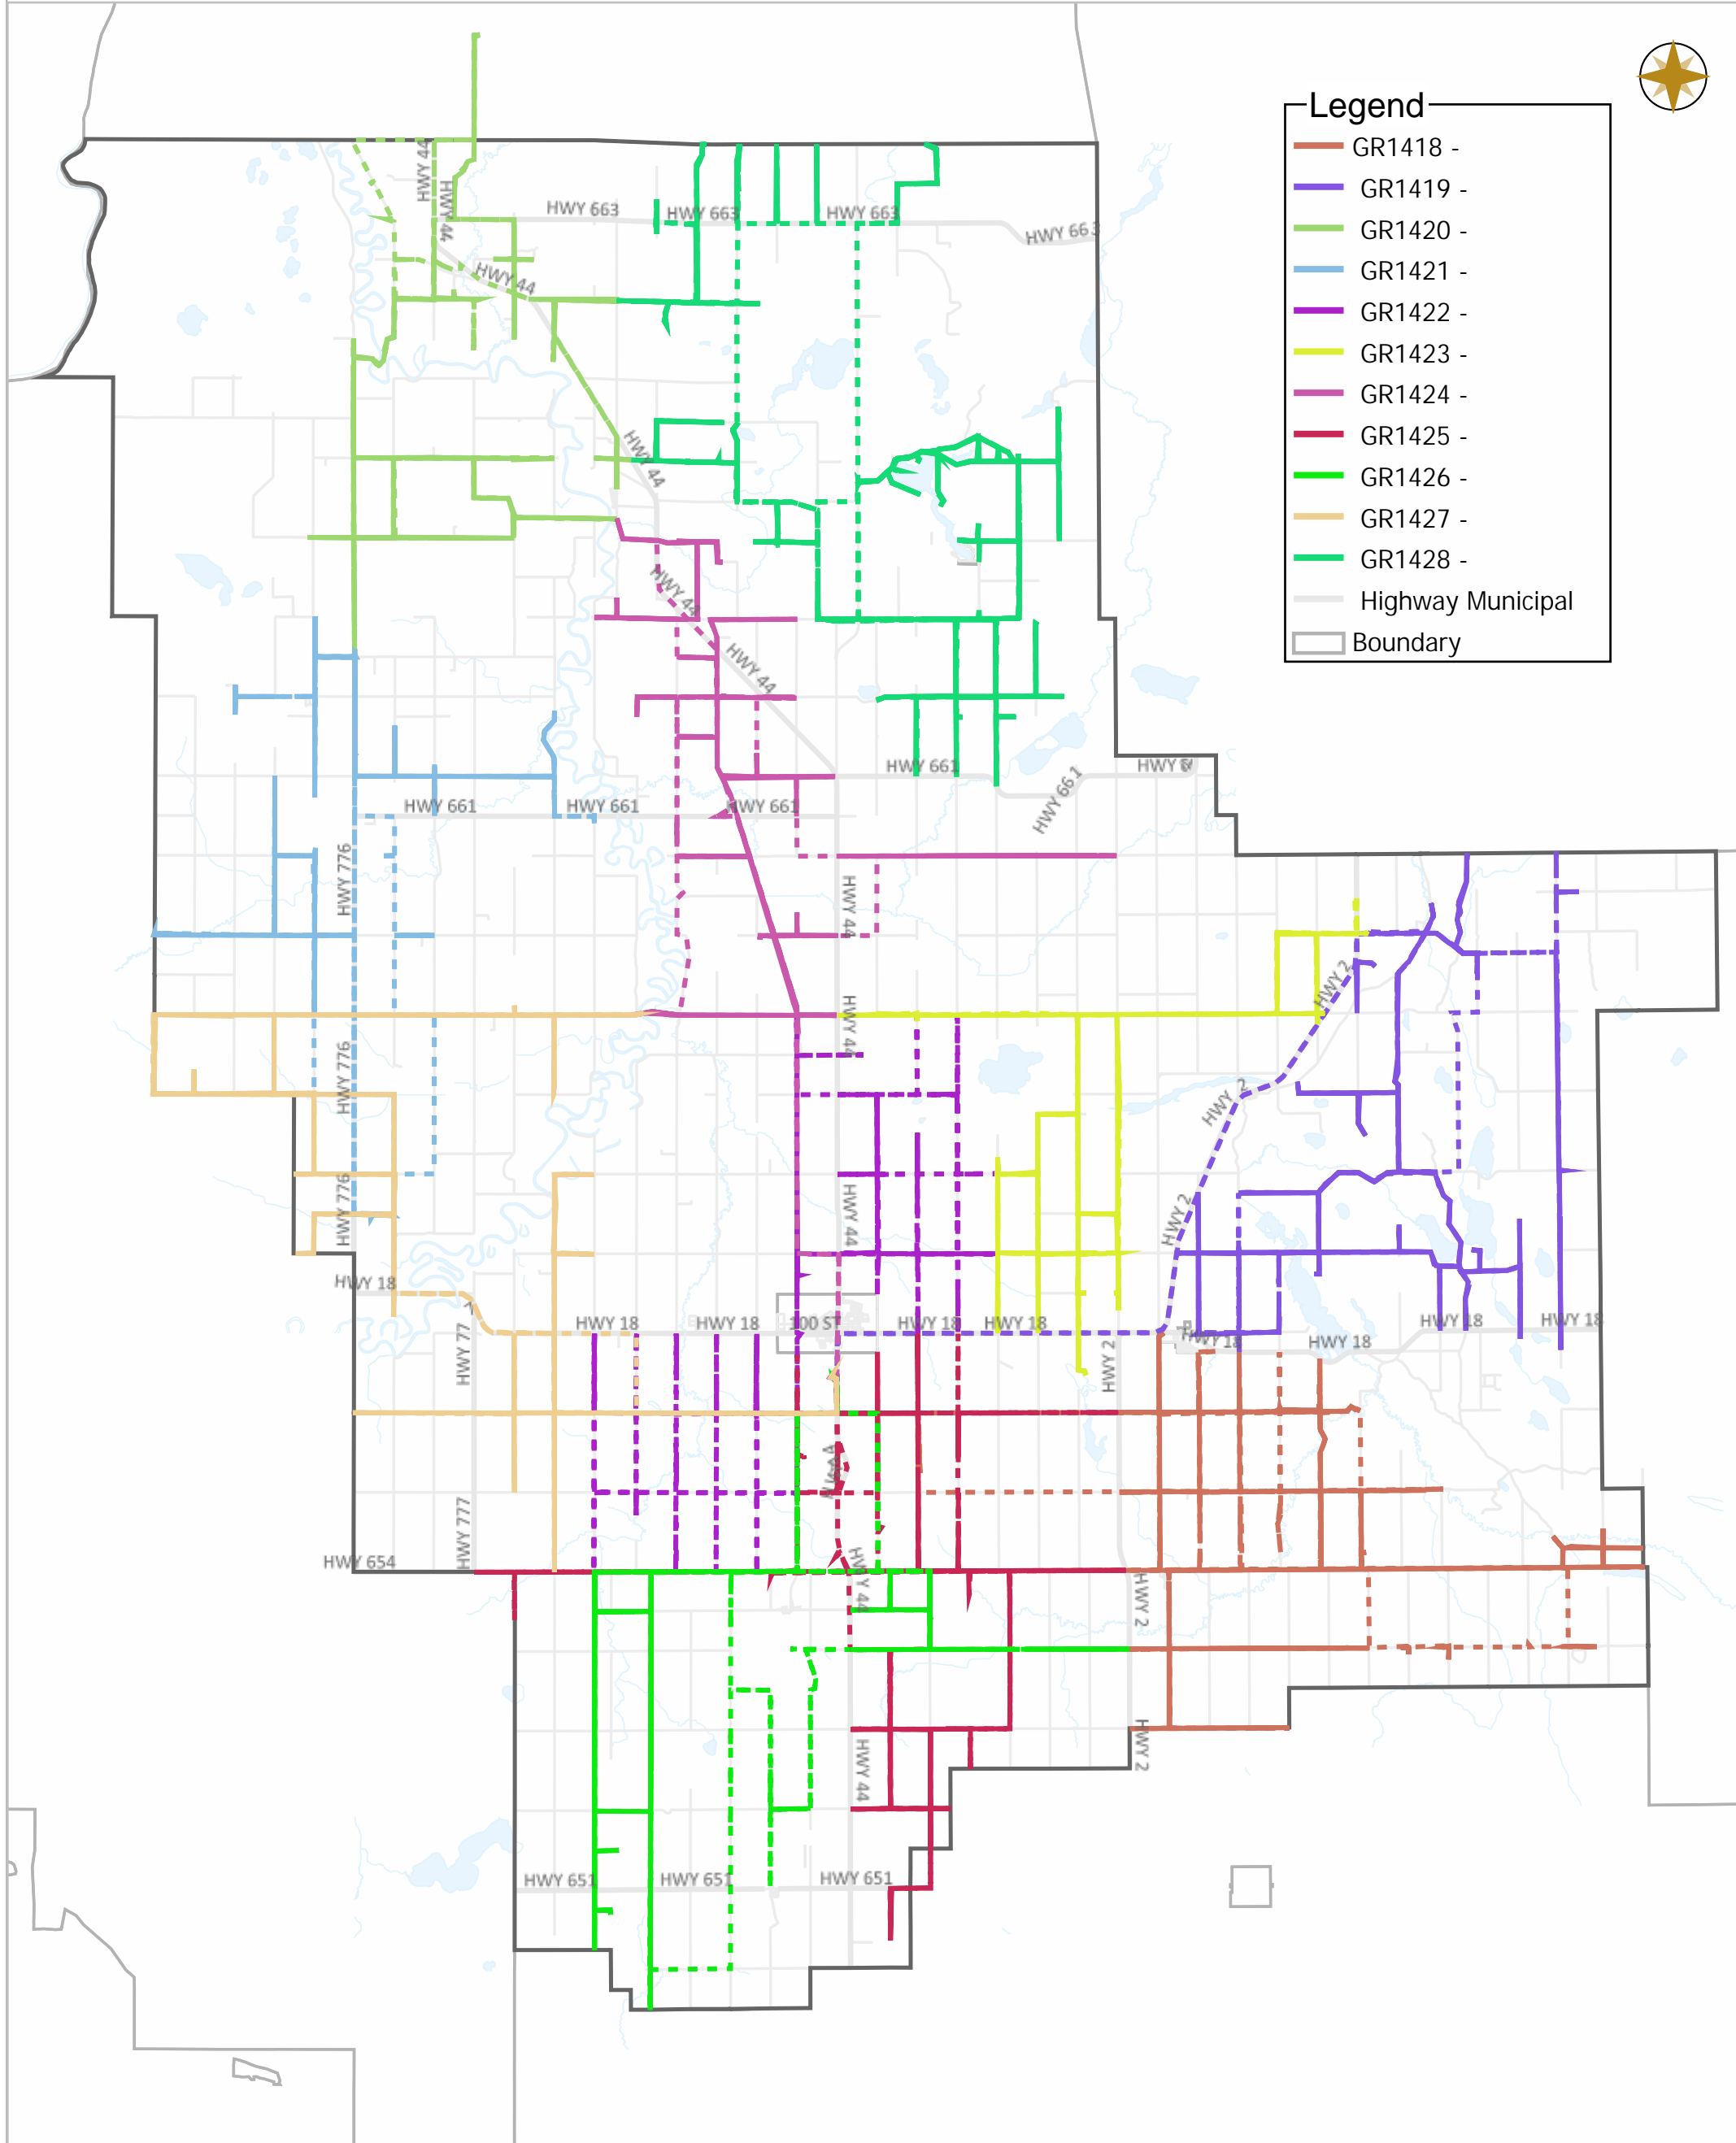

WESTLOCK COUNTY - WEEKLY GRADING REPORT

01-23-2022 ~ 01-29-2022

Legend

- GR1418 -
- GR1419 -
- GR1420 -
- GR1421 -
- GR1422 -
- GR1423 -
- GR1424 -
- GR1425 -
- GR1426 -
- GR1427 -
- GR1428 -
- Highway Municipal
- Boundary

Scale

WESTLOCK COUNTY MAP

10336 – 106 Street
 Westlock, Alberta T7P 2G1
 Tel: 780-349-3346
 Toll Free: 1-877-349-5880
 Fax: 780-349-2012

Map Projection: 3TM 114W NAD 83

Date: Feb.01, 2022

Scale

Legend

- Work Layers (Speed 1~12 mile/h)
- - - Tracking
- Roads