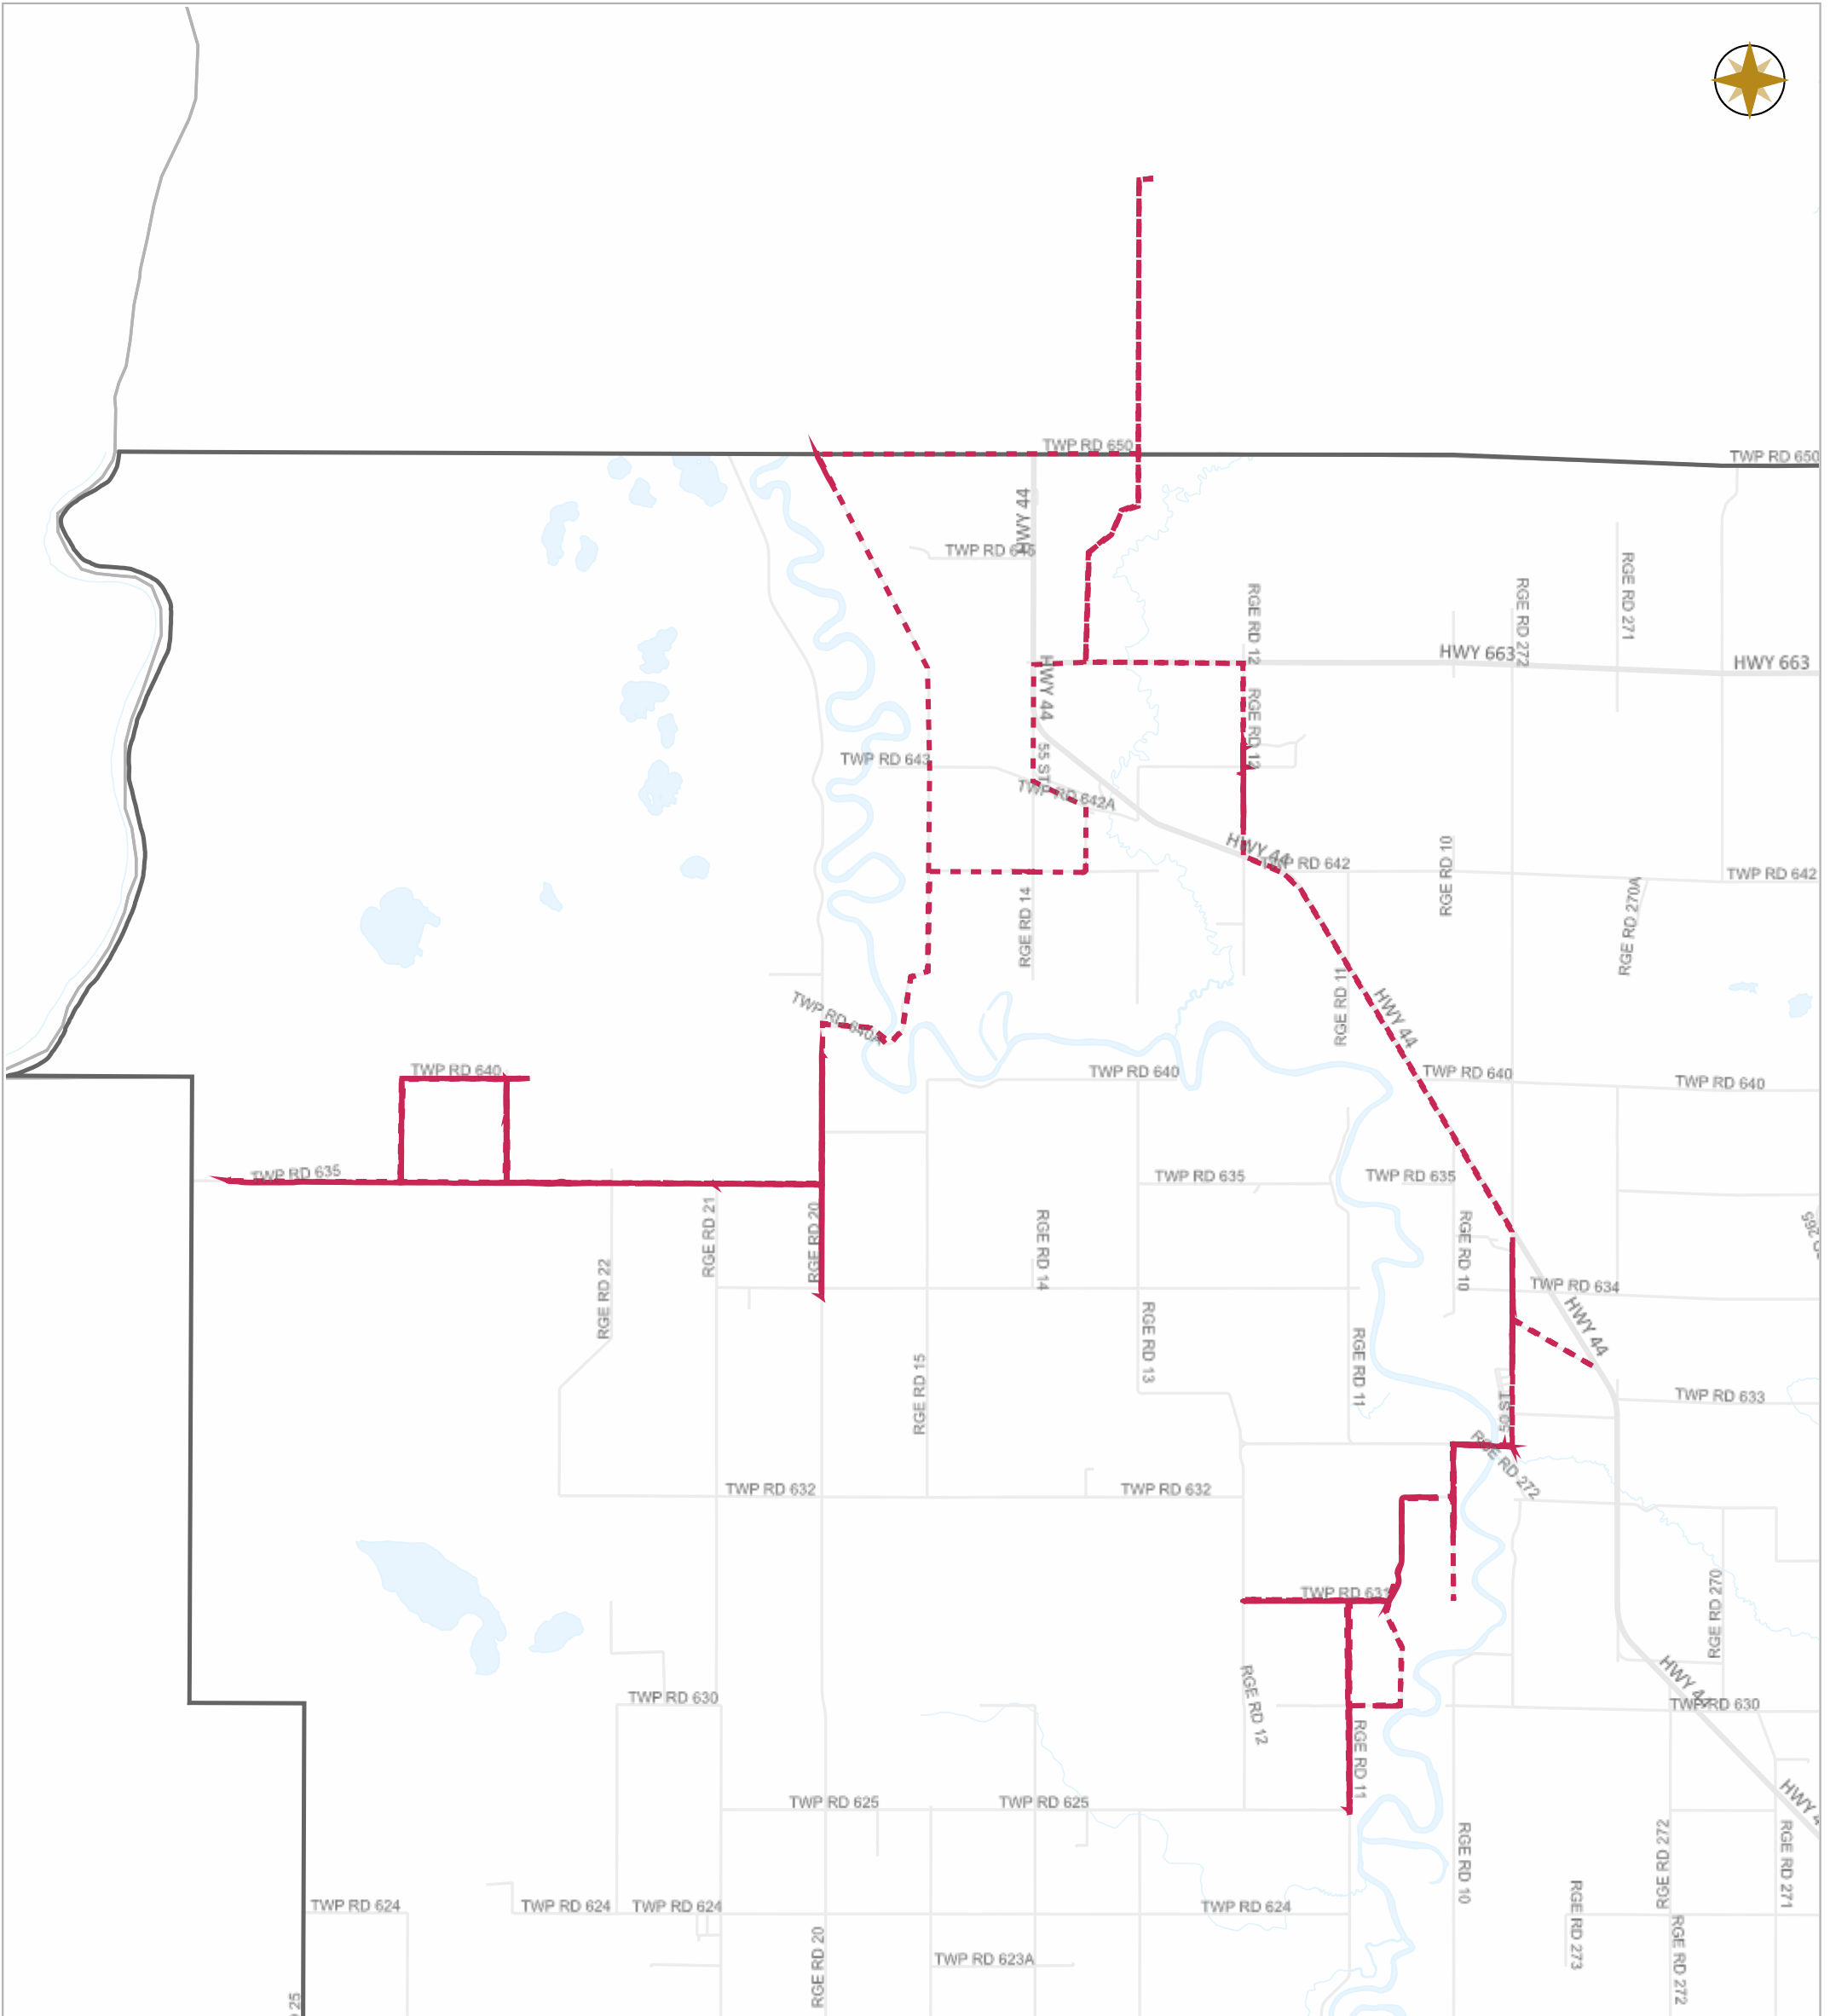

Legend

- Work Layers (Speed 1~7 mile/h)
- - - Tracking
- Roads

WESTLOCK COUNTY MAP

Map Projection: 3TM 114W NAD 83

10336 – 106 Street
Westlock, Alberta T7P 2G1

Tel: 780-349-3346
Toll Free: 1-877-349-5880
Fax: 780-349-2012

Date: Oct.28, 2024