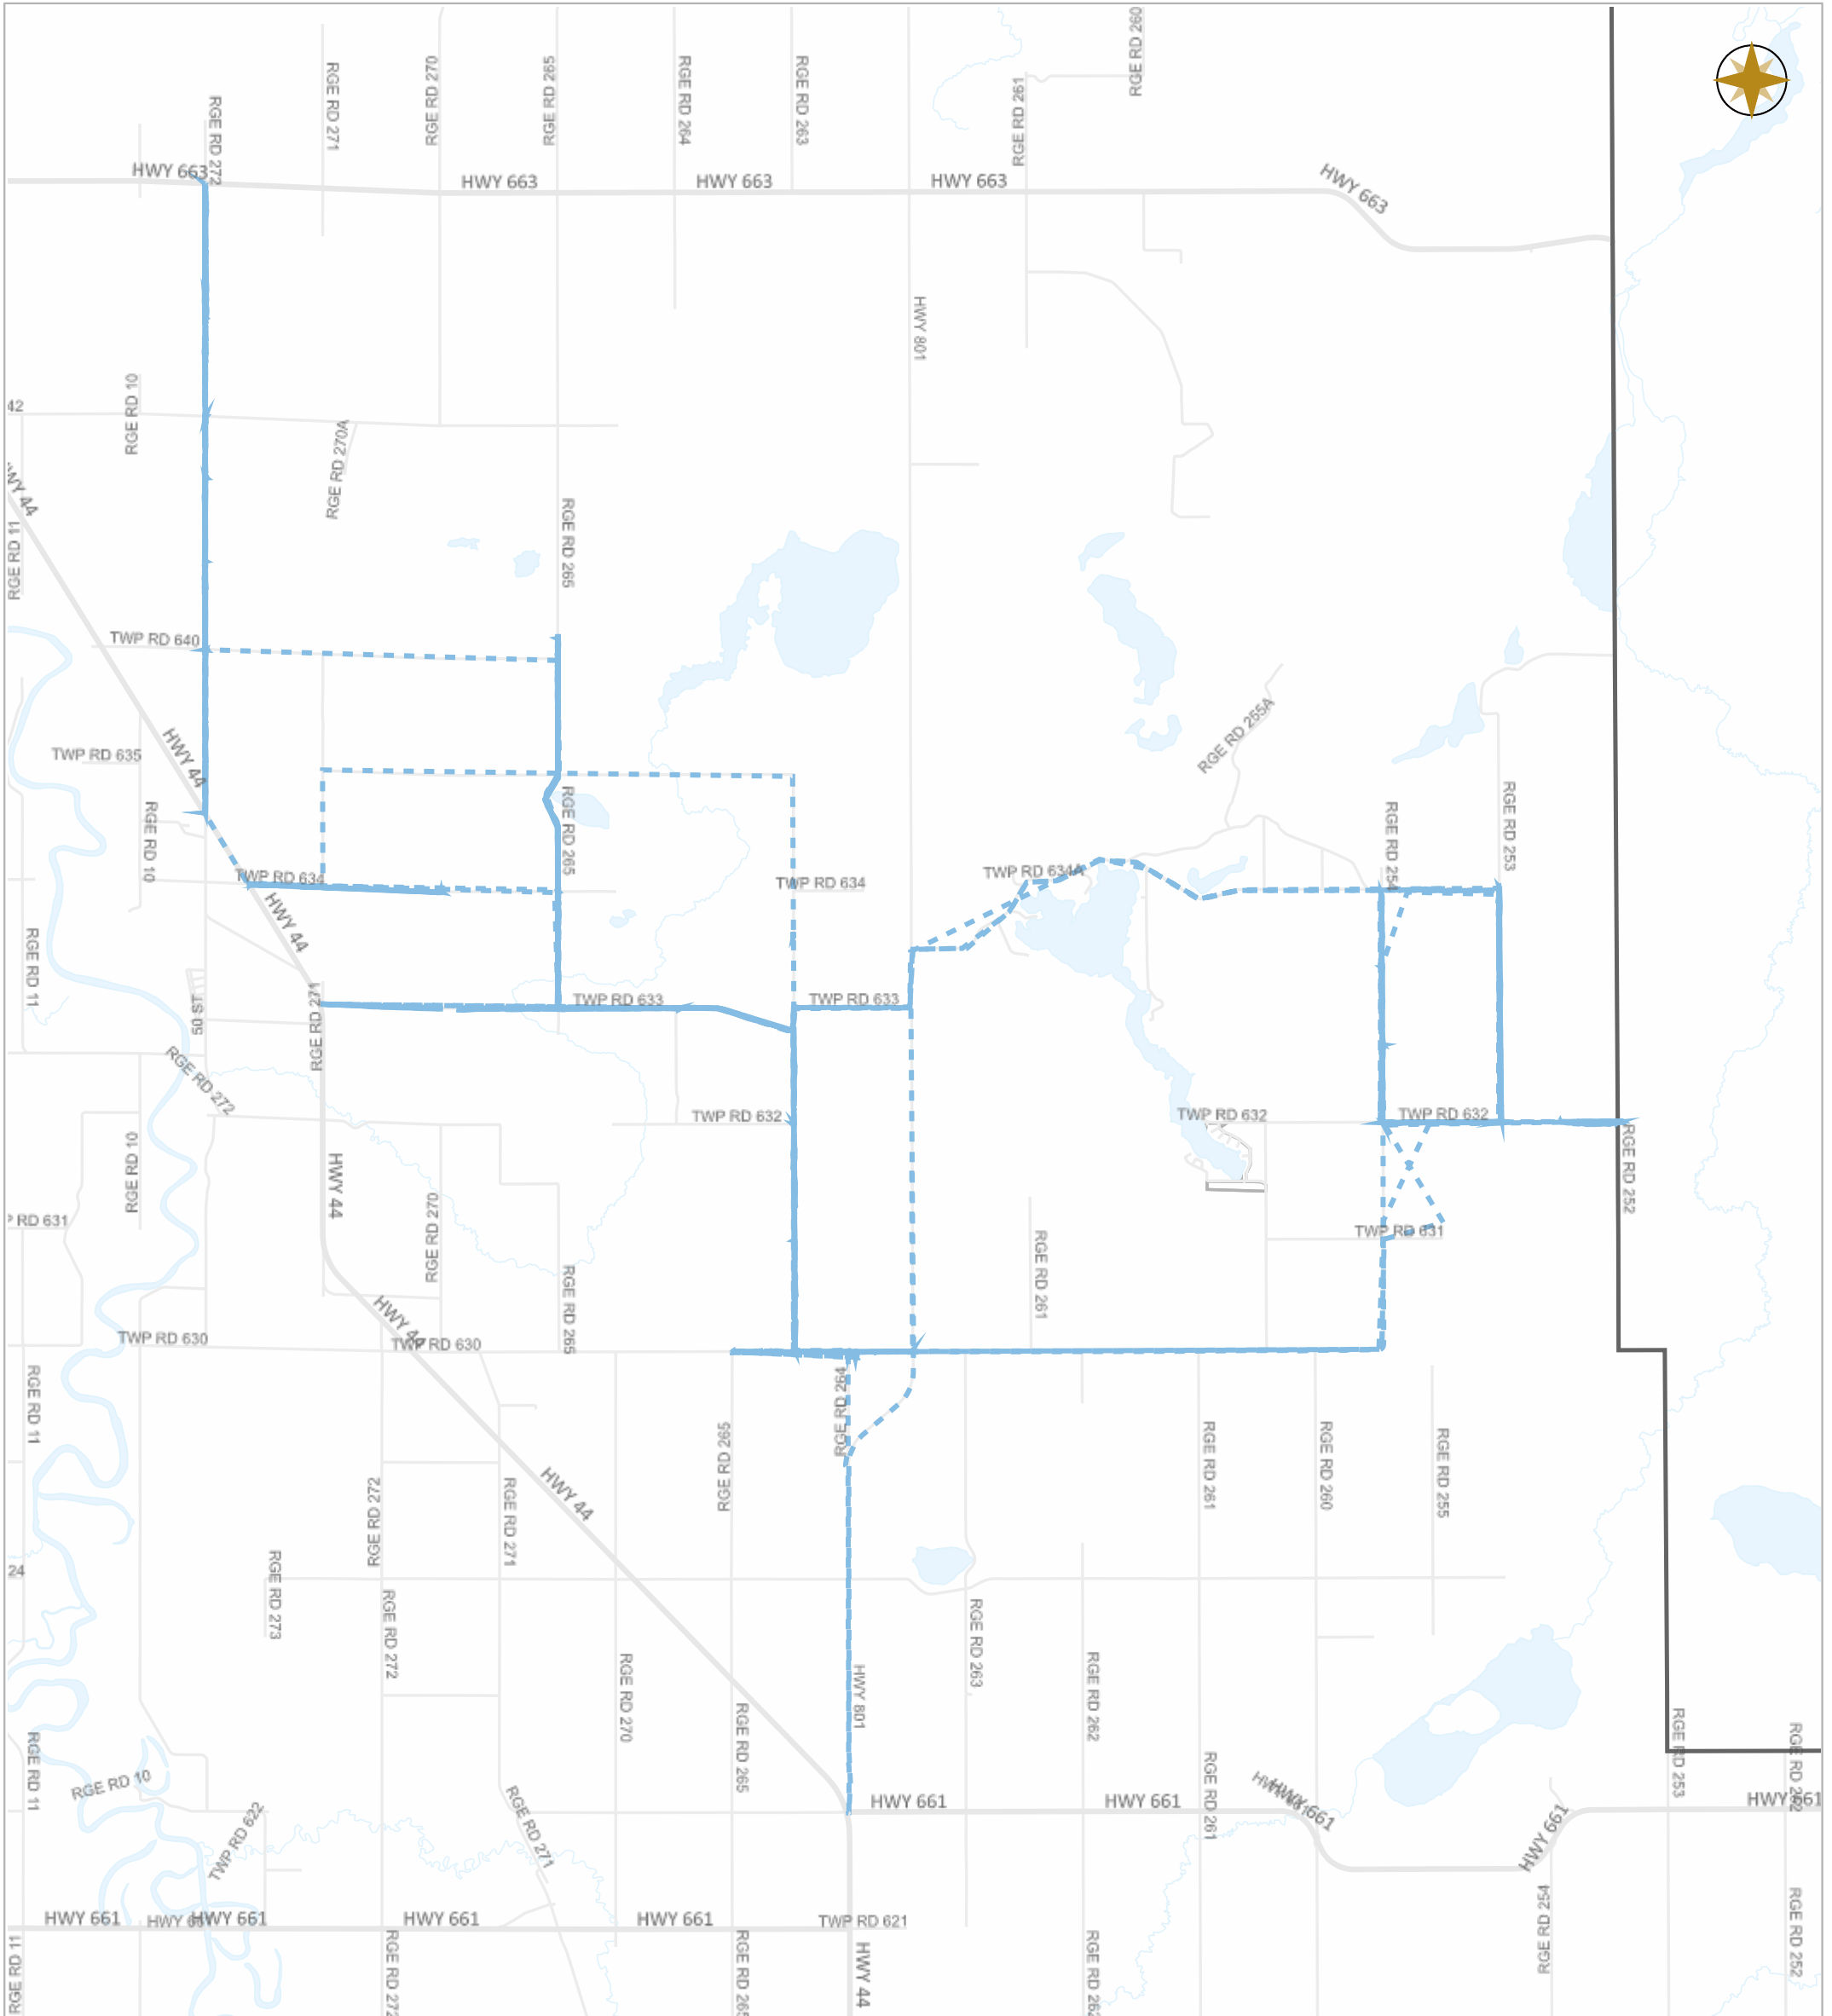

Scale

Legend

- Work Layers (Speed 1~7 mile/h)
- - - Tracking
- Roads

WESTLOCK COUNTY MAP

Map Projection: 3TM 114W NAD 83

10336 – 106 Street
Westlock, Alberta T7P 2G1

Tel: 780-349-3346
Toll Free: 1-877-349-5880
Fax: 780-349-2012

Date: Oct.28, 2024