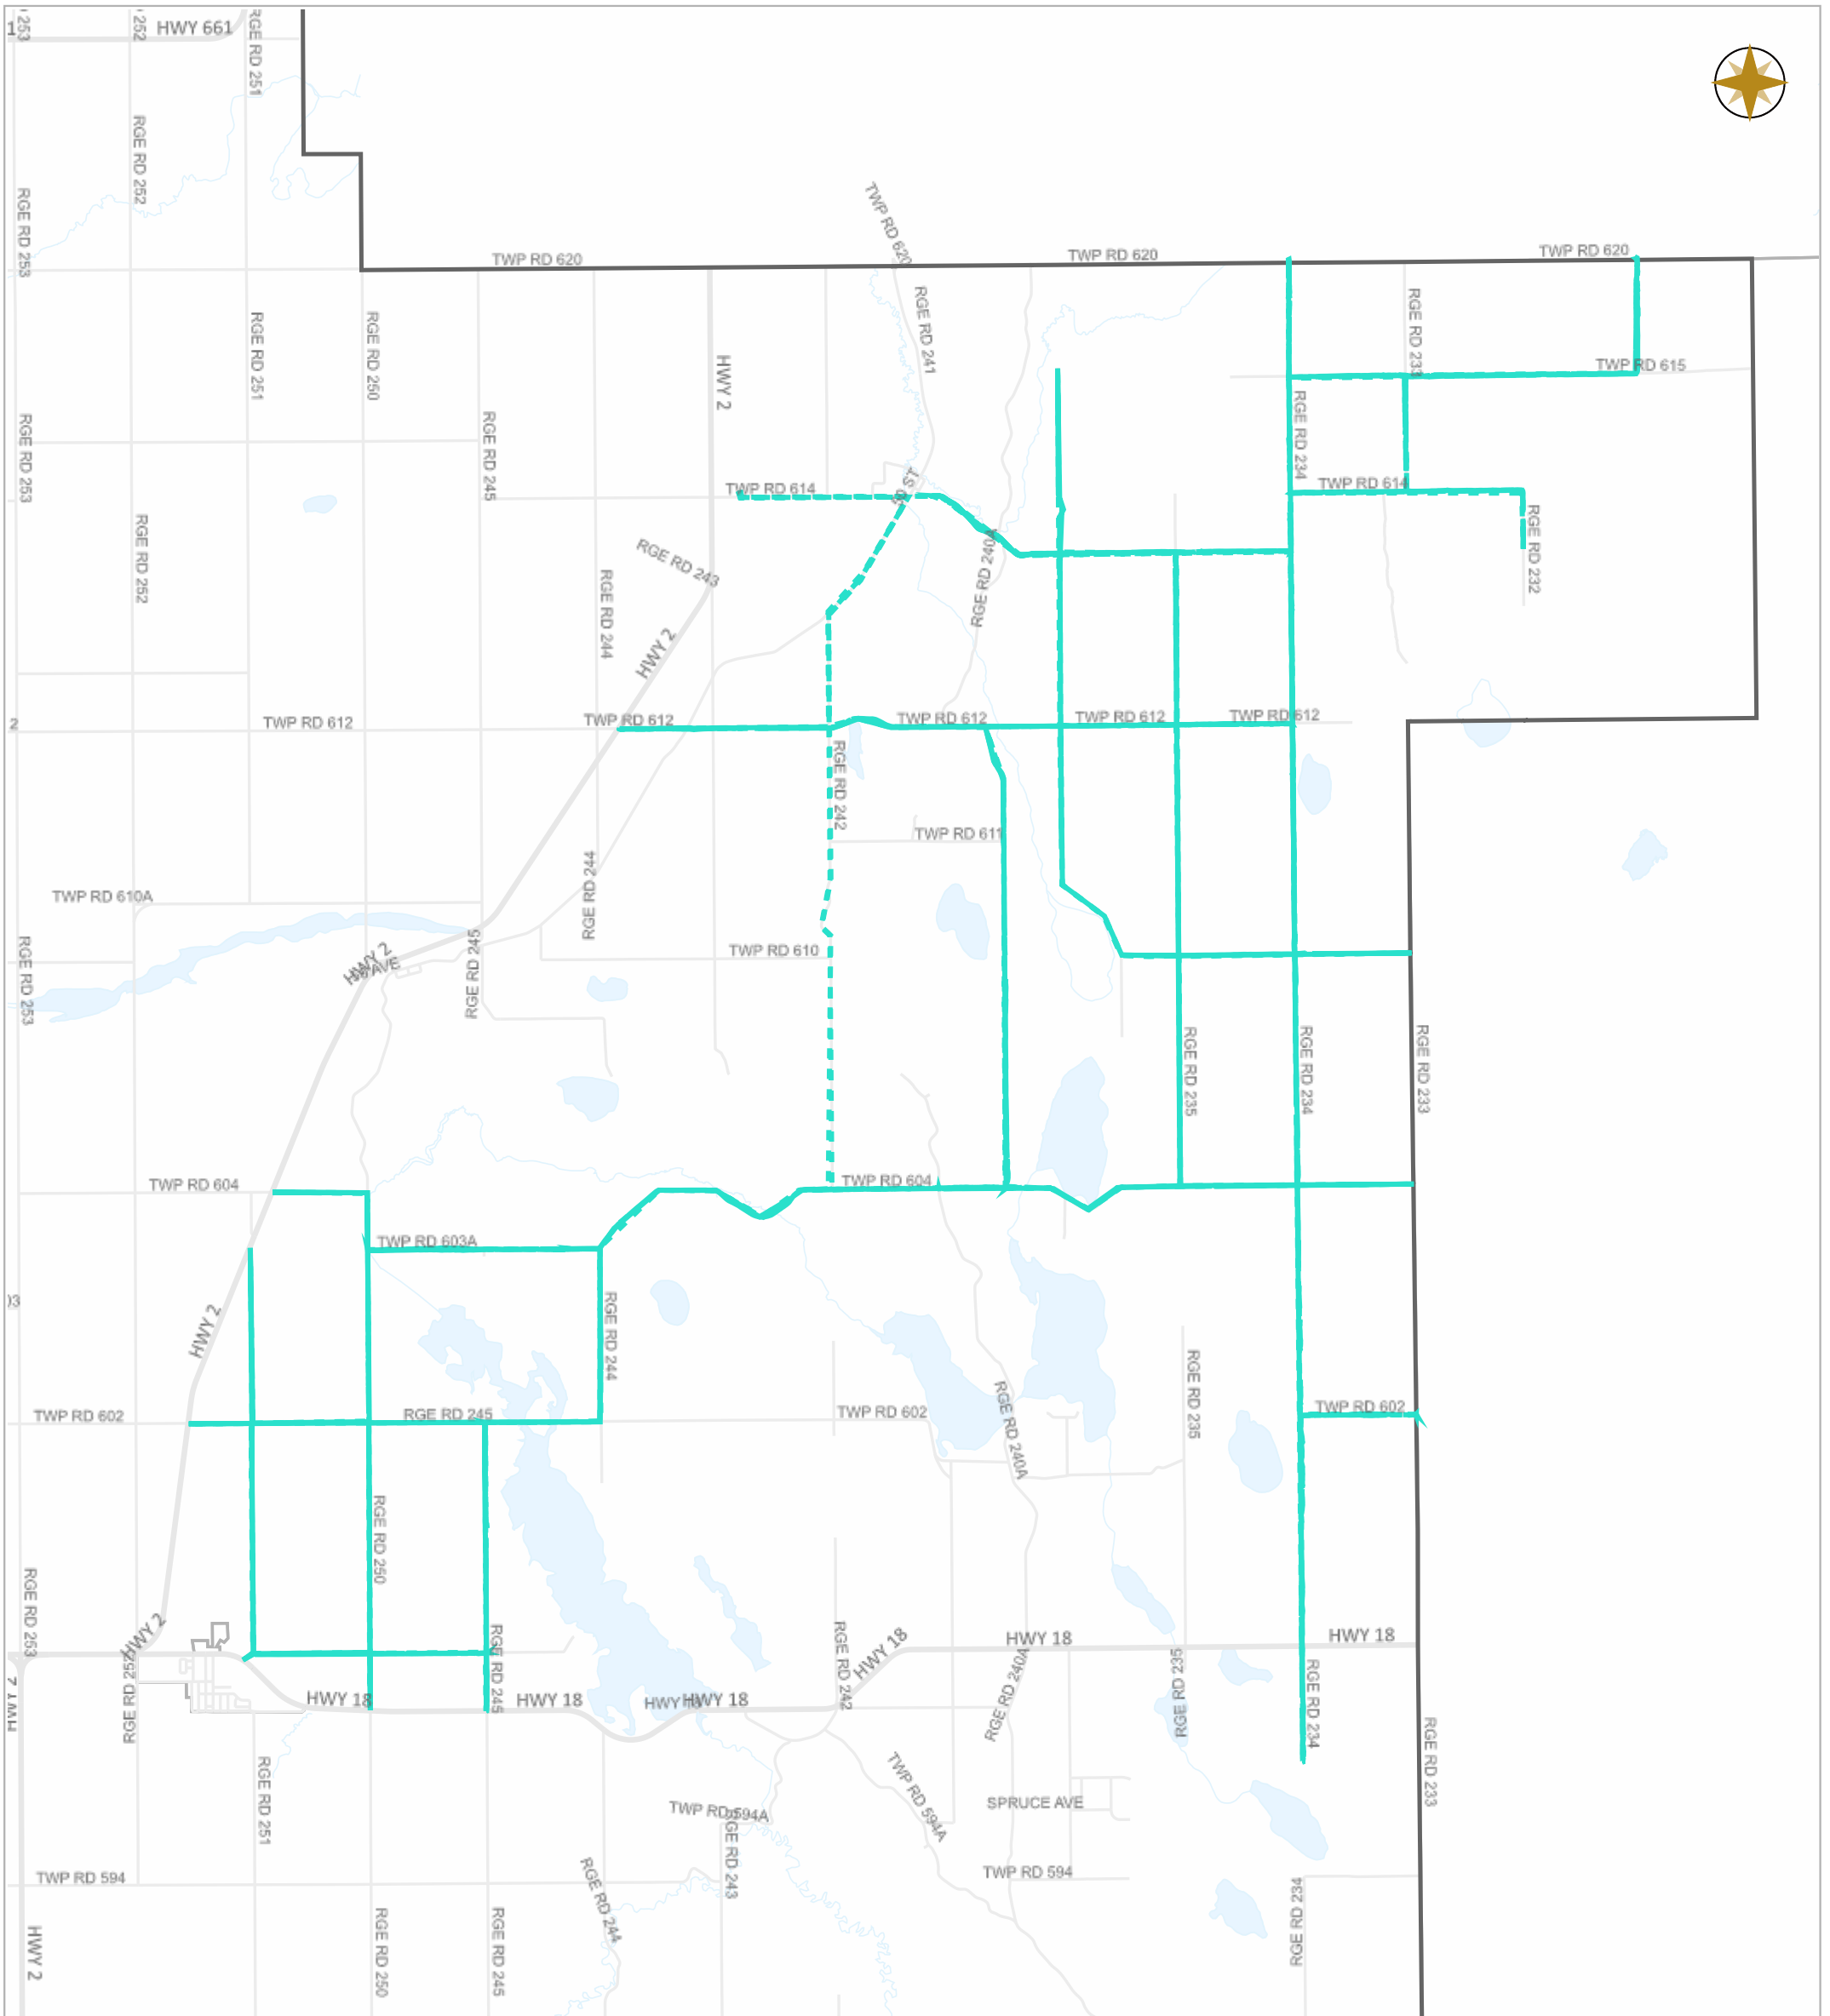

Legend

- Work Layers (Speed 1~7 mile/h)
- - - Tracking
- Roads

WESTLOCK COUNTY MAP

Map Projection: 3TM 114W NAD 83

10336 – 106 Street
Westlock, Alberta T7P 2G1

Tel: 780-349-3346
Toll Free: 1-877-349-5880
Fax: 780-349-2012

Date: Oct.28, 2024