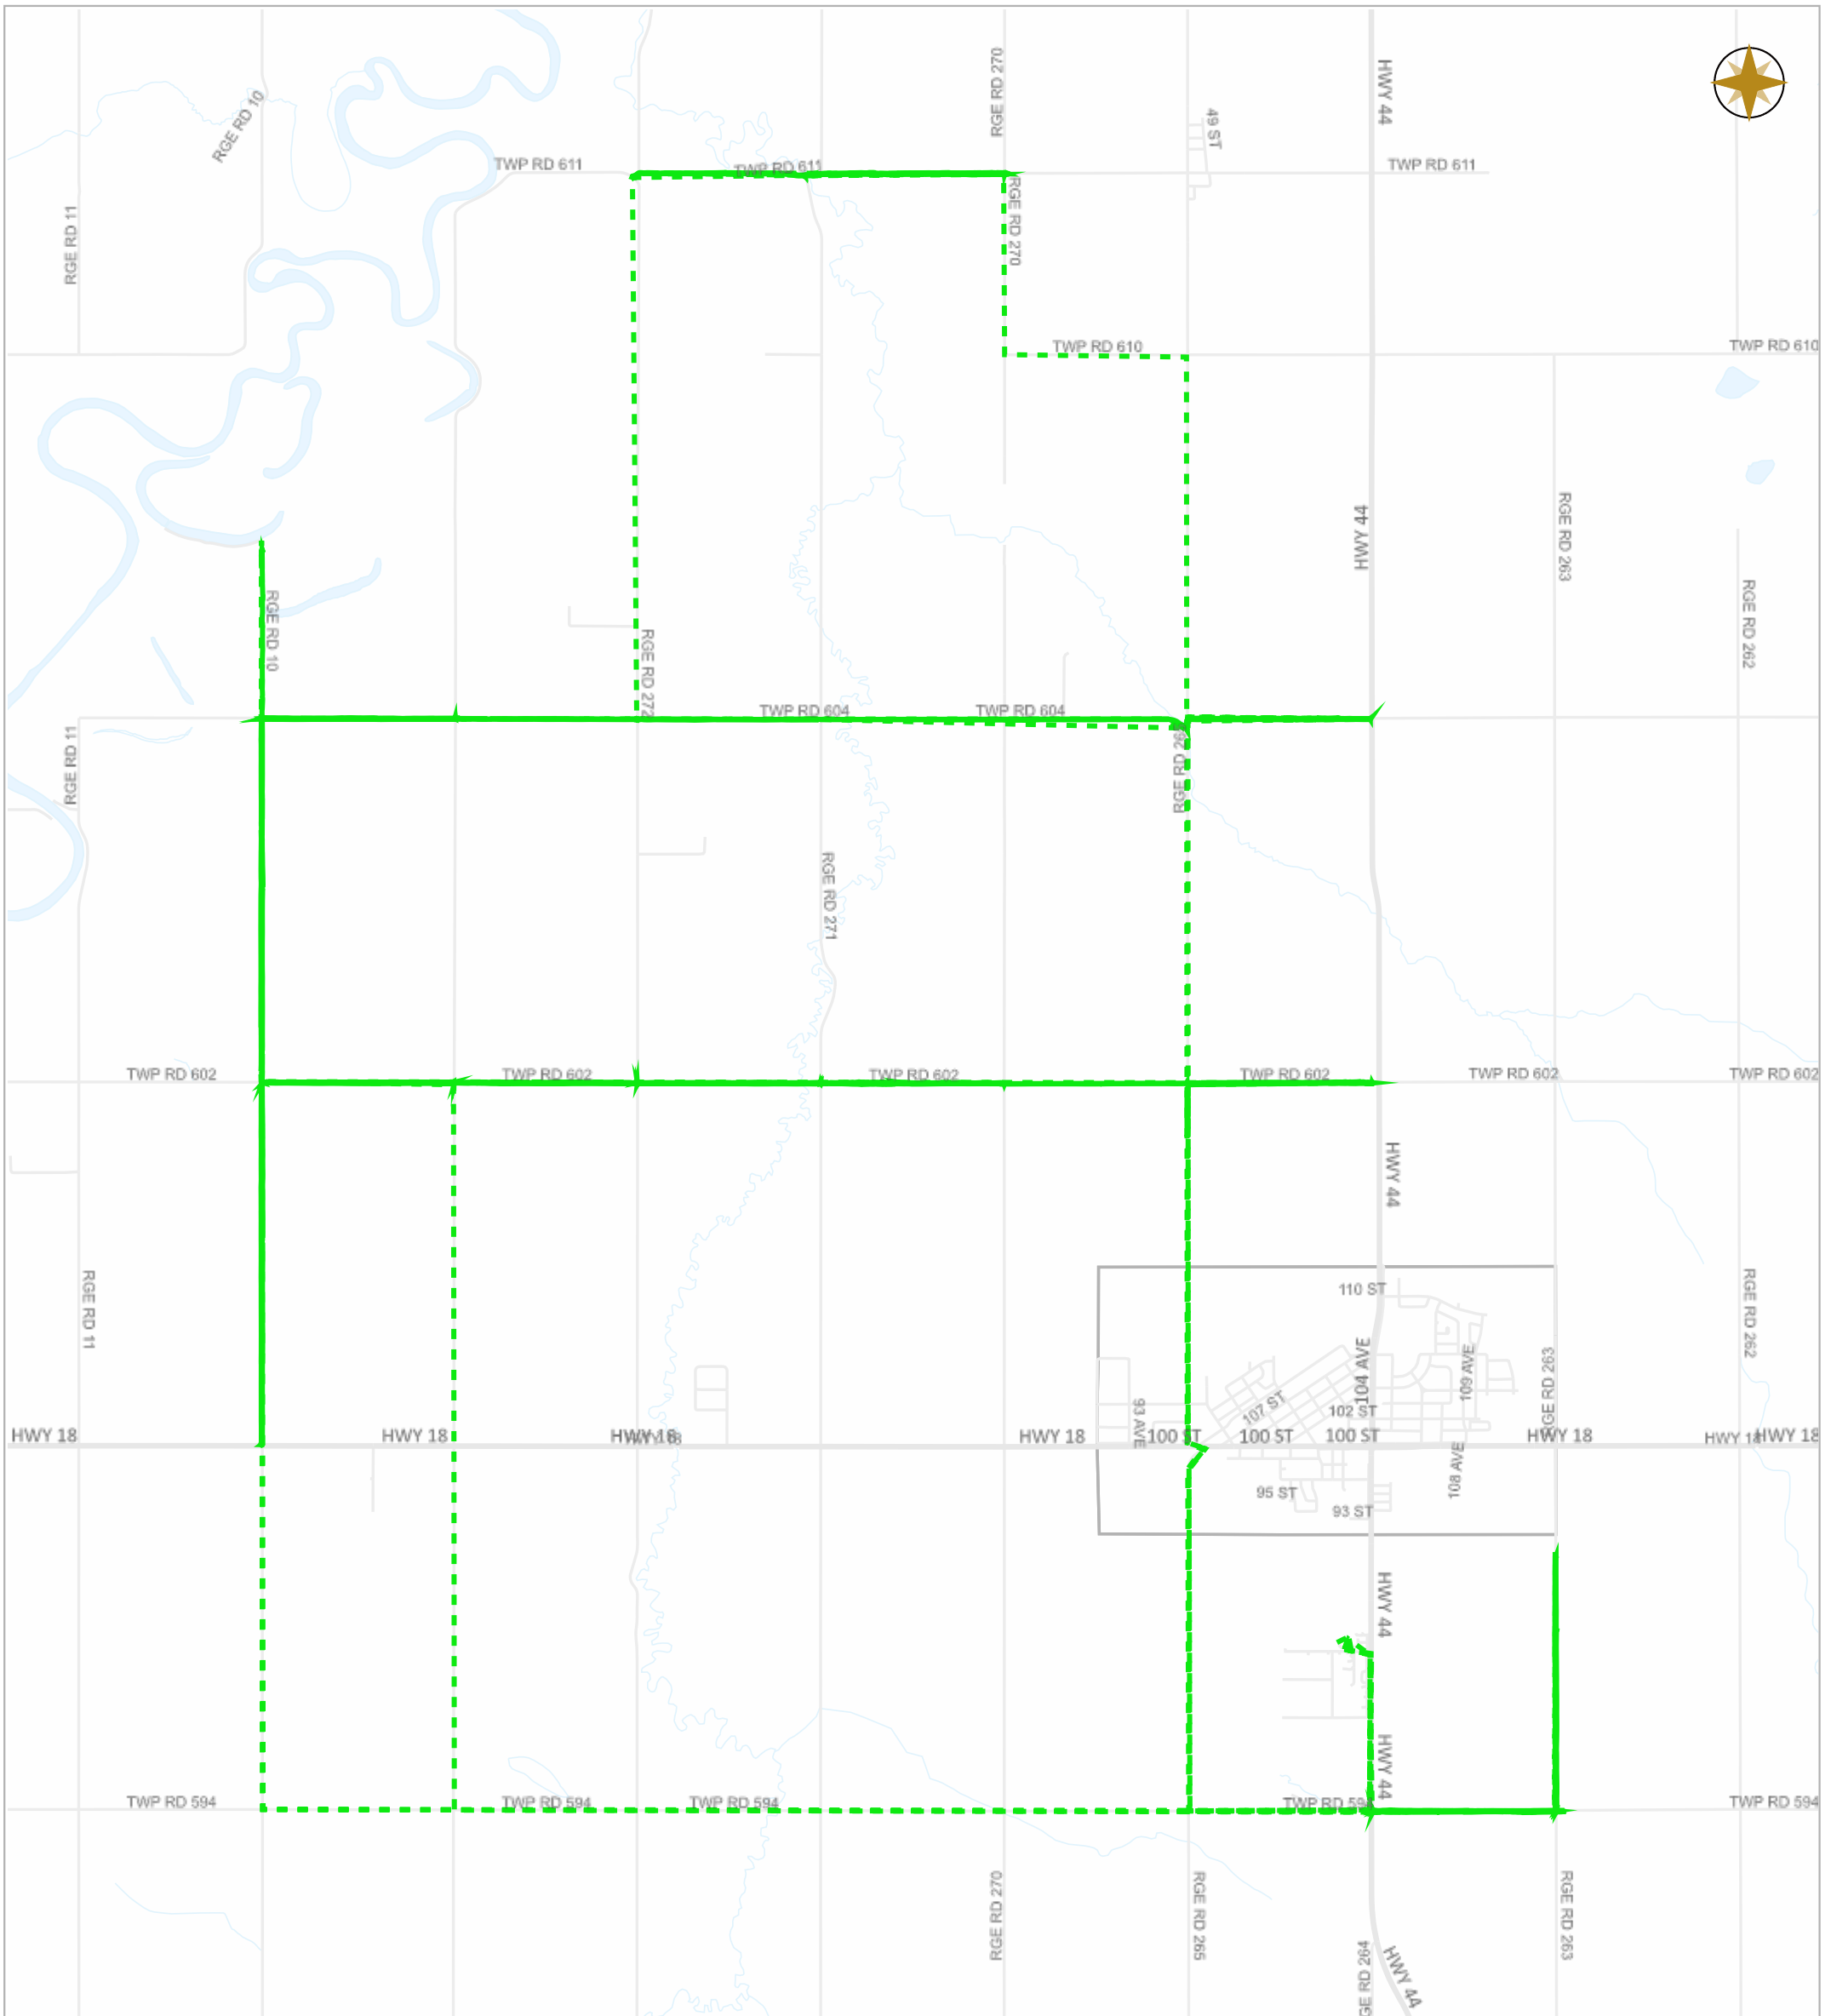

Legend

- Work Layers (Speed 1~7 mile/h)
- Tracking
- Roads

WESTLOCK COUNTY MAP

Map Projection: 3TM 114W NAD 83

10336 – 106 Street
Westlock, Alberta T7P 2G1

Tel: 780-349-3346
Toll Free: 1-877-349-5880
Fax: 780-349-2012

Date: Oct.28, 2024