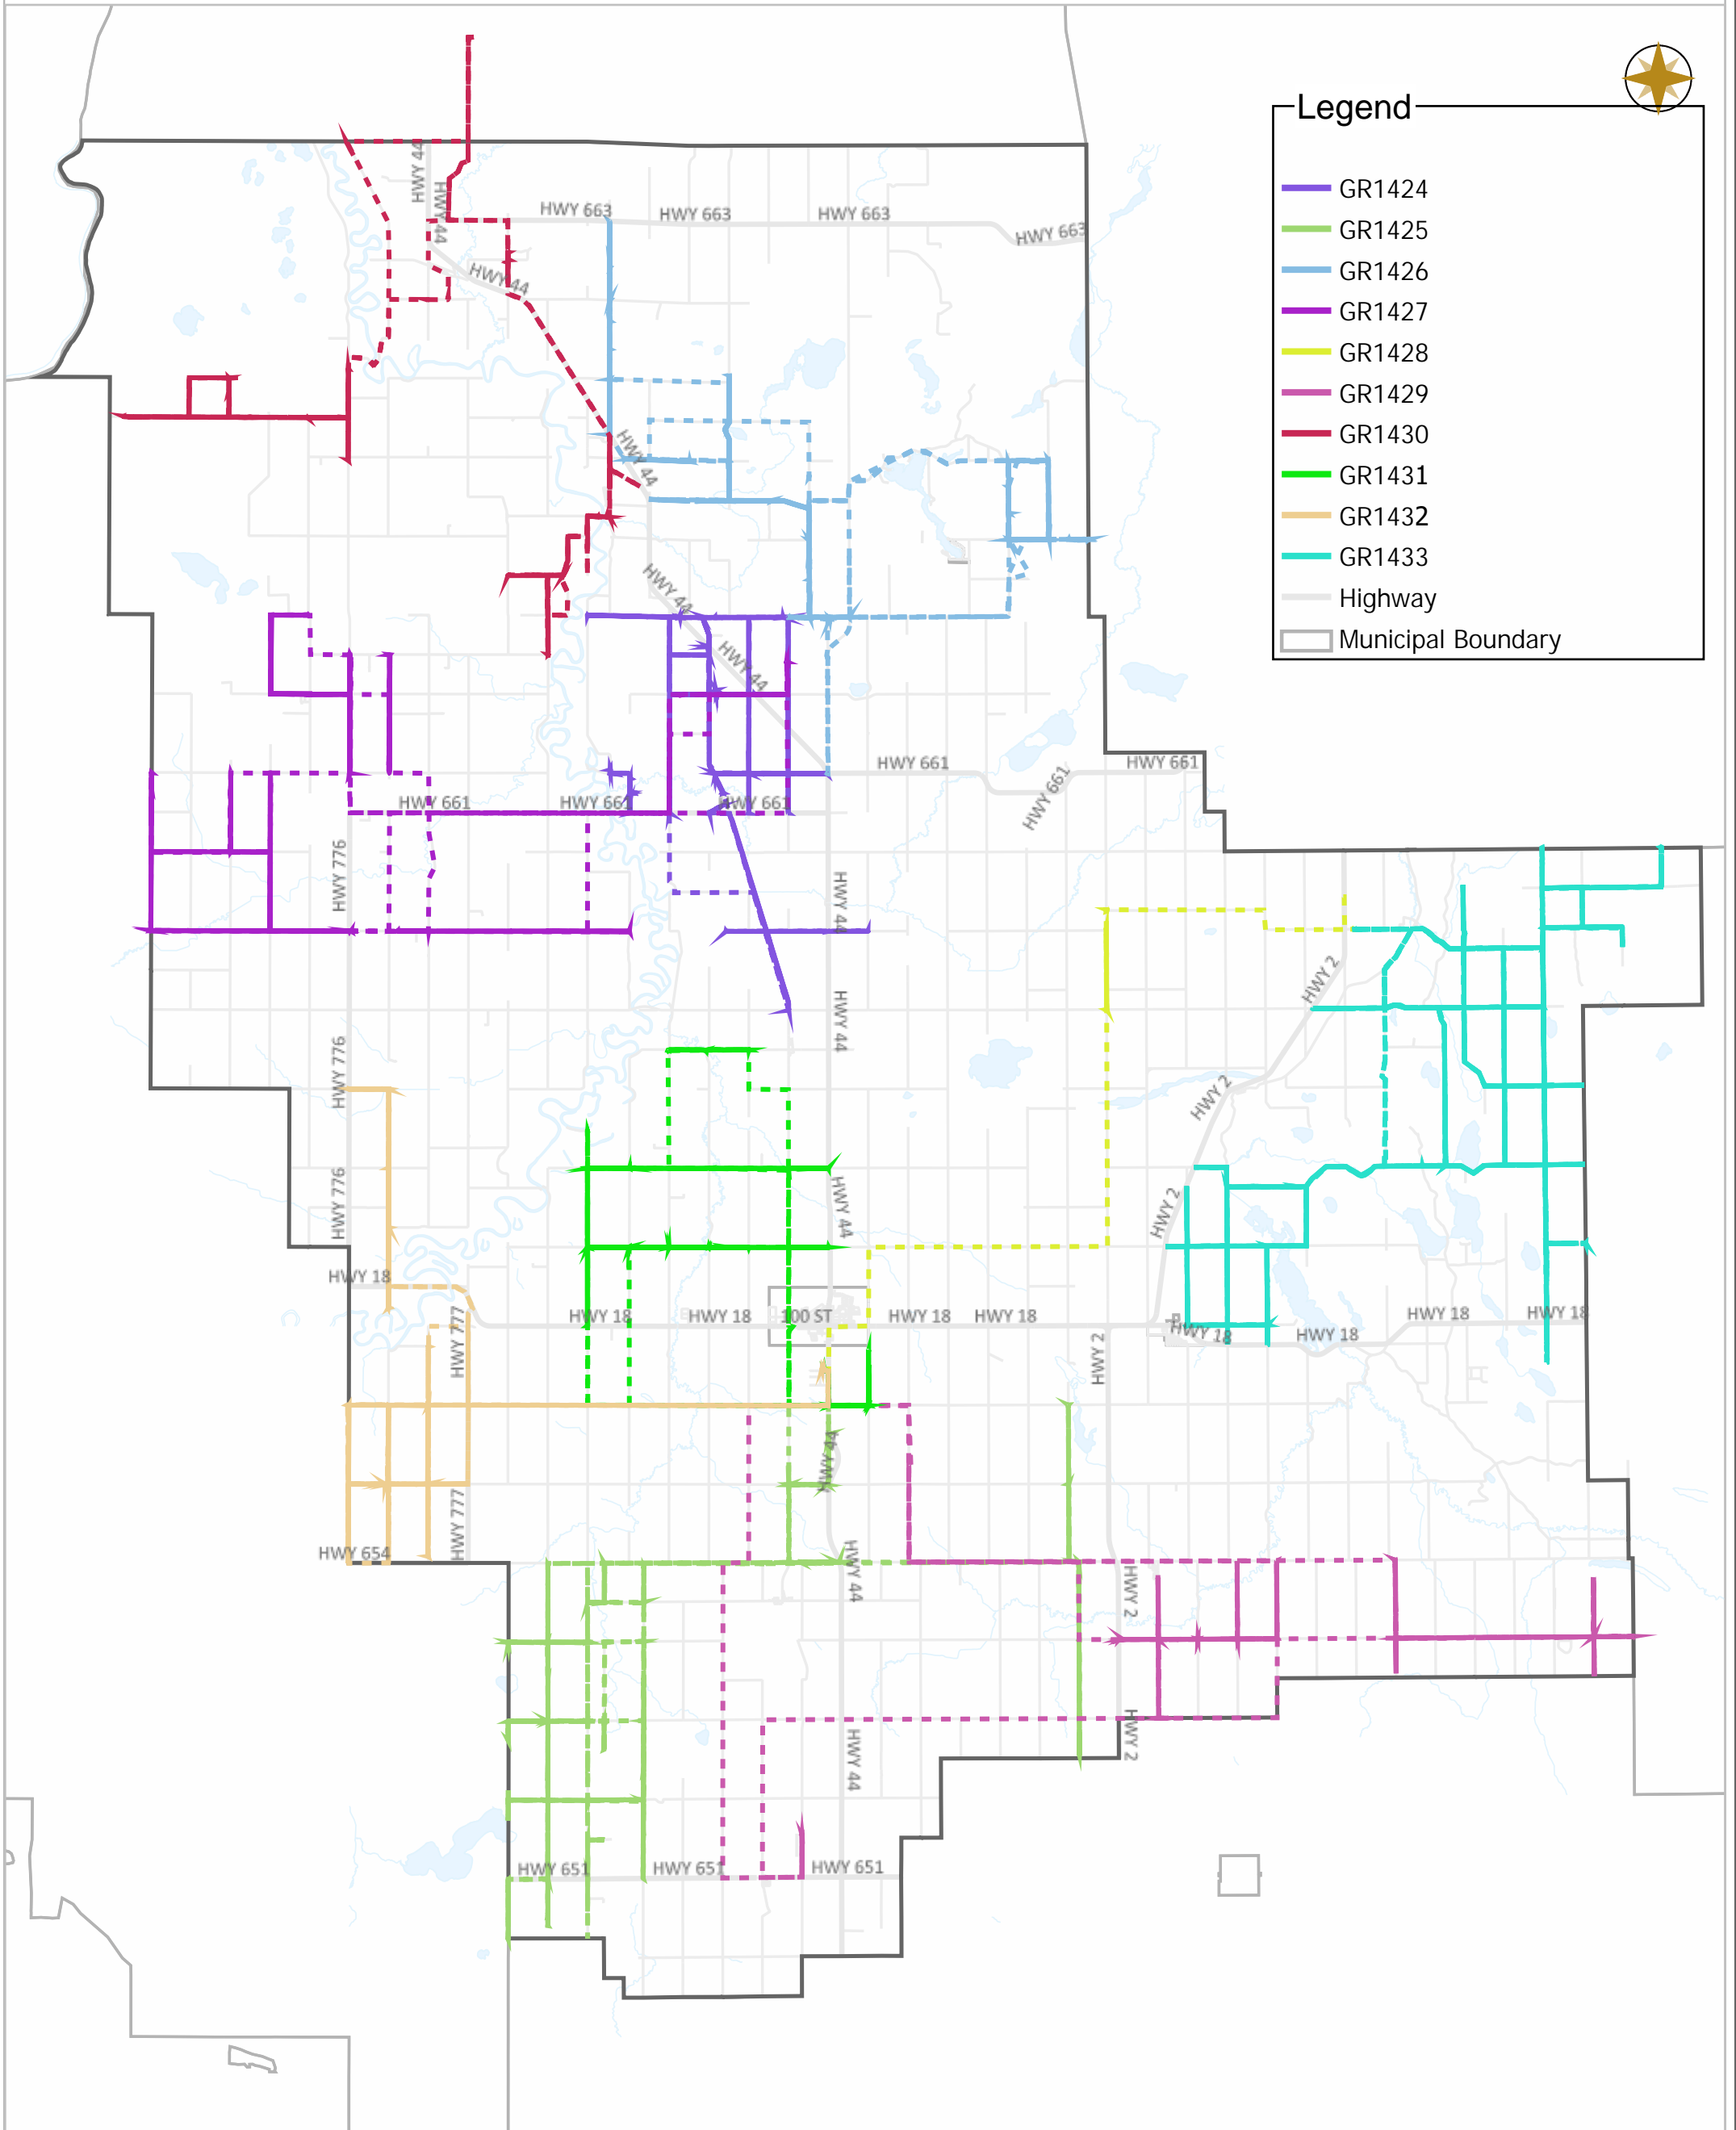

WESTLOCK COUNTY - WEEKLY GRADING REPORT

10-20-2024 ~ 10-26-2024

Legend

- GR1424
- GR1425
- GR1426
- GR1427
- GR1428
- GR1429
- GR1430
- GR1431
- GR1432
- GR1433
- Highway
- Municipal Boundary

Scale

WESTLOCK COUNTY MAP

Date: Oct.28, 2024

Vehicle GR1428

10-20-2024 ~ 10-26-2024

Scale

Legend

- Work Layers (Speed 1~7 mile/h)
- Tracking
- Roads

WESTLOCK COUNTY MAP

Map Projection: 3TM 114W NAD 83