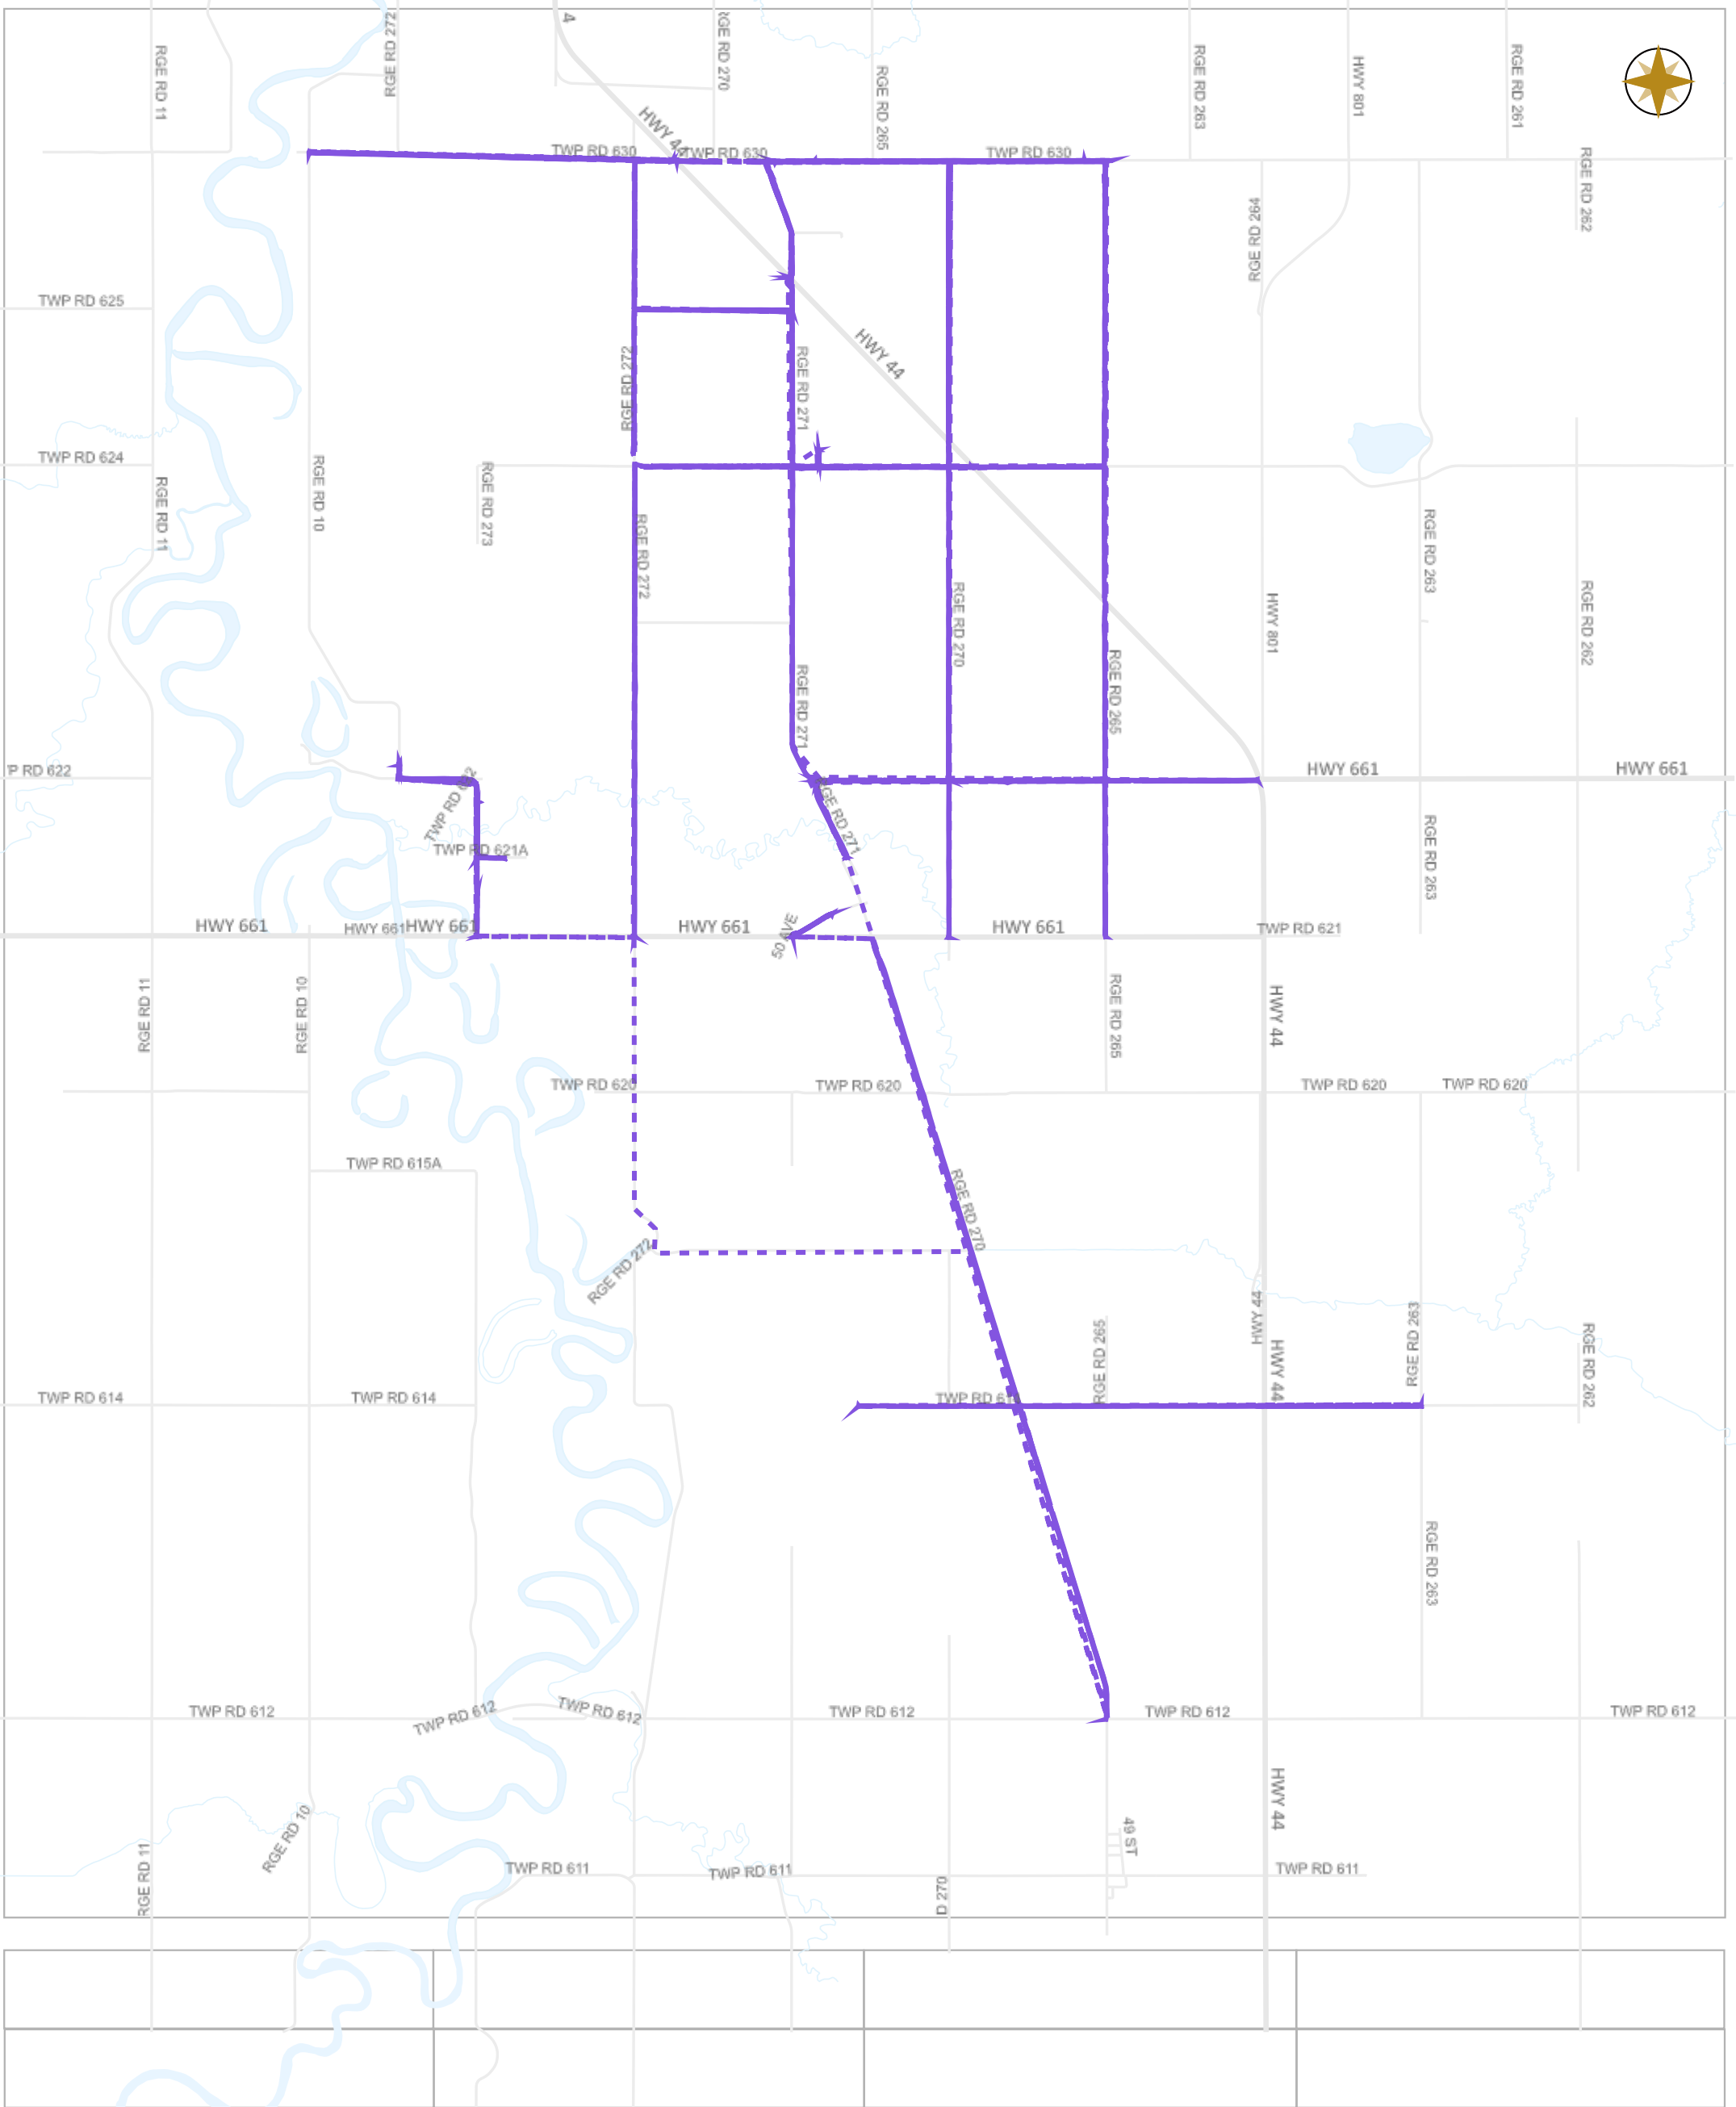

Vehicle: GR1424

10-20-2024 ~ 10-26-2024

Scale

Legend

- Work Layers (Speed 1~7 mile/h)
- Tracking
- Roads

WESTLOCK COUNTY MAP

Map Projection: 3TM 114W NAD 83

10336 – 106 Street
Westlock, Alberta T7P 2G1
Tel: 780-349-3346
Toll Free: 1-877-349-5880
Fax: 780-349-2012

Date: Oct.28, 2024