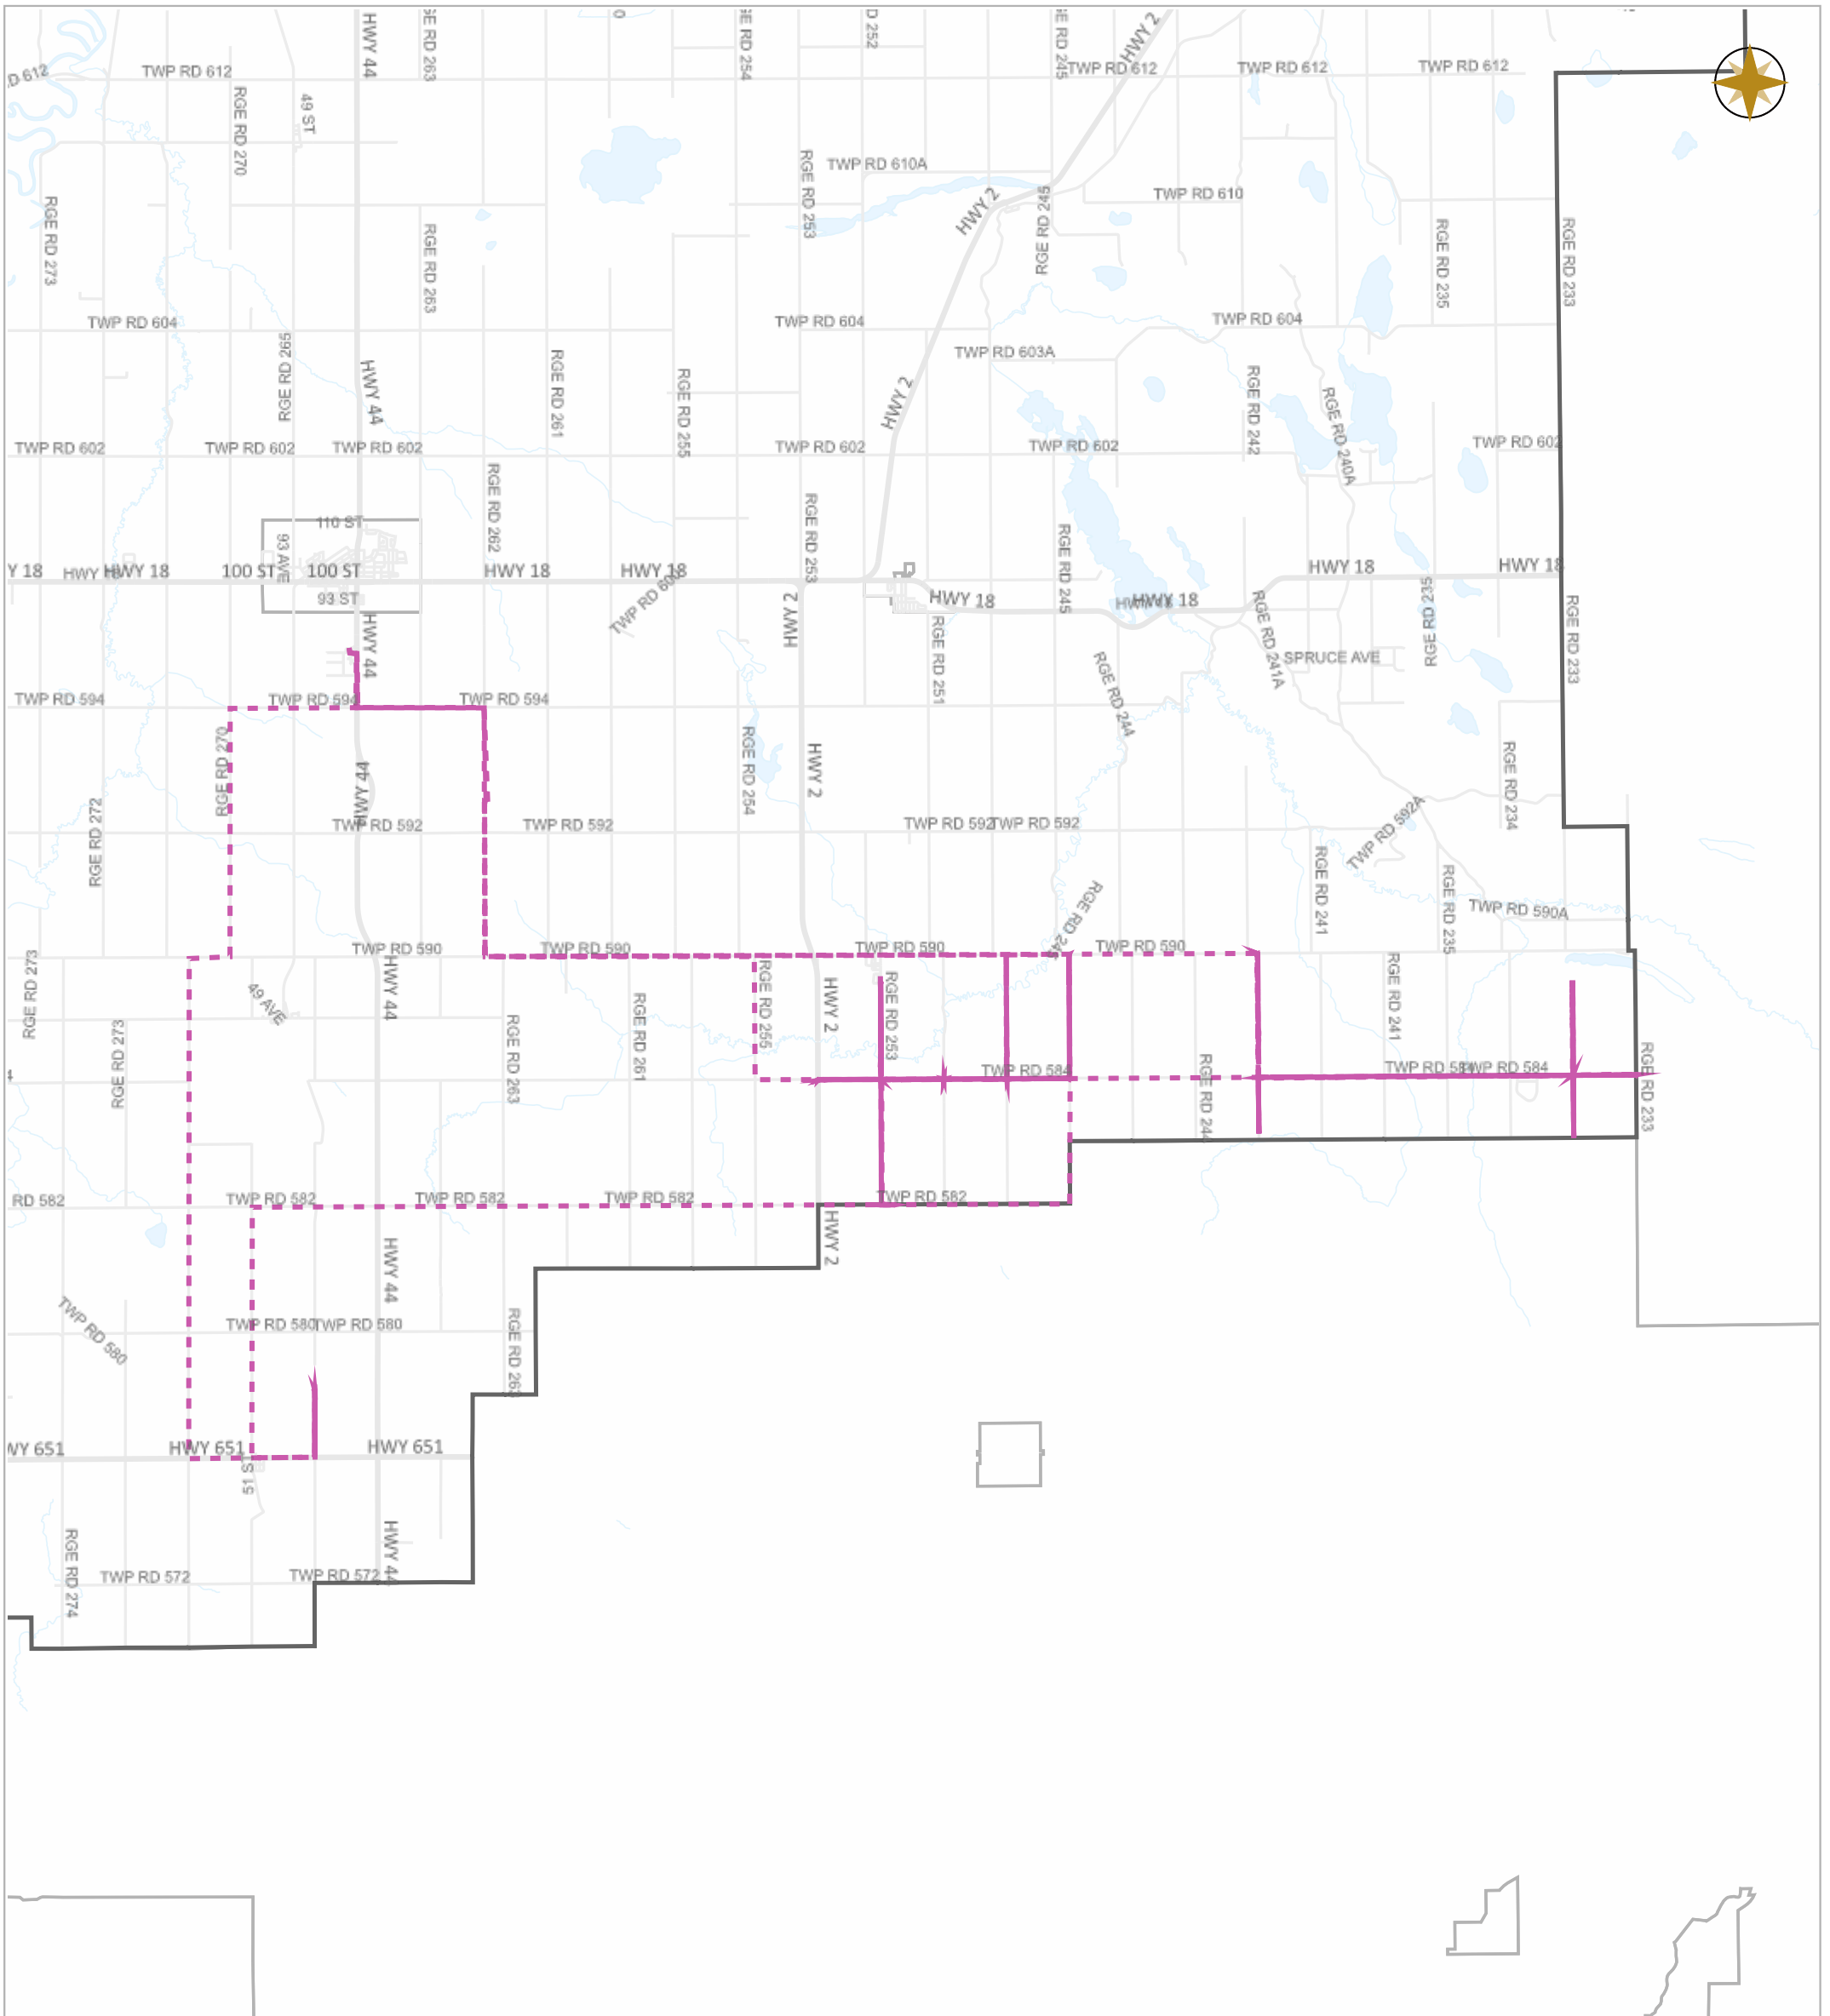

Scale	Legend - Work Layers (Speed 1~7 mile/h) - Tracking - Roads	WESTLOCK COUNTY MAP Map Projection: 3TM 114W NAD 83	10336 – 106 Street Westlock, Alberta T7P 2G1 Tel: 780-349-3346 Toll Free: 1-877-349-5880 Fax: 780-349-2012 Date: Oct.28, 2024