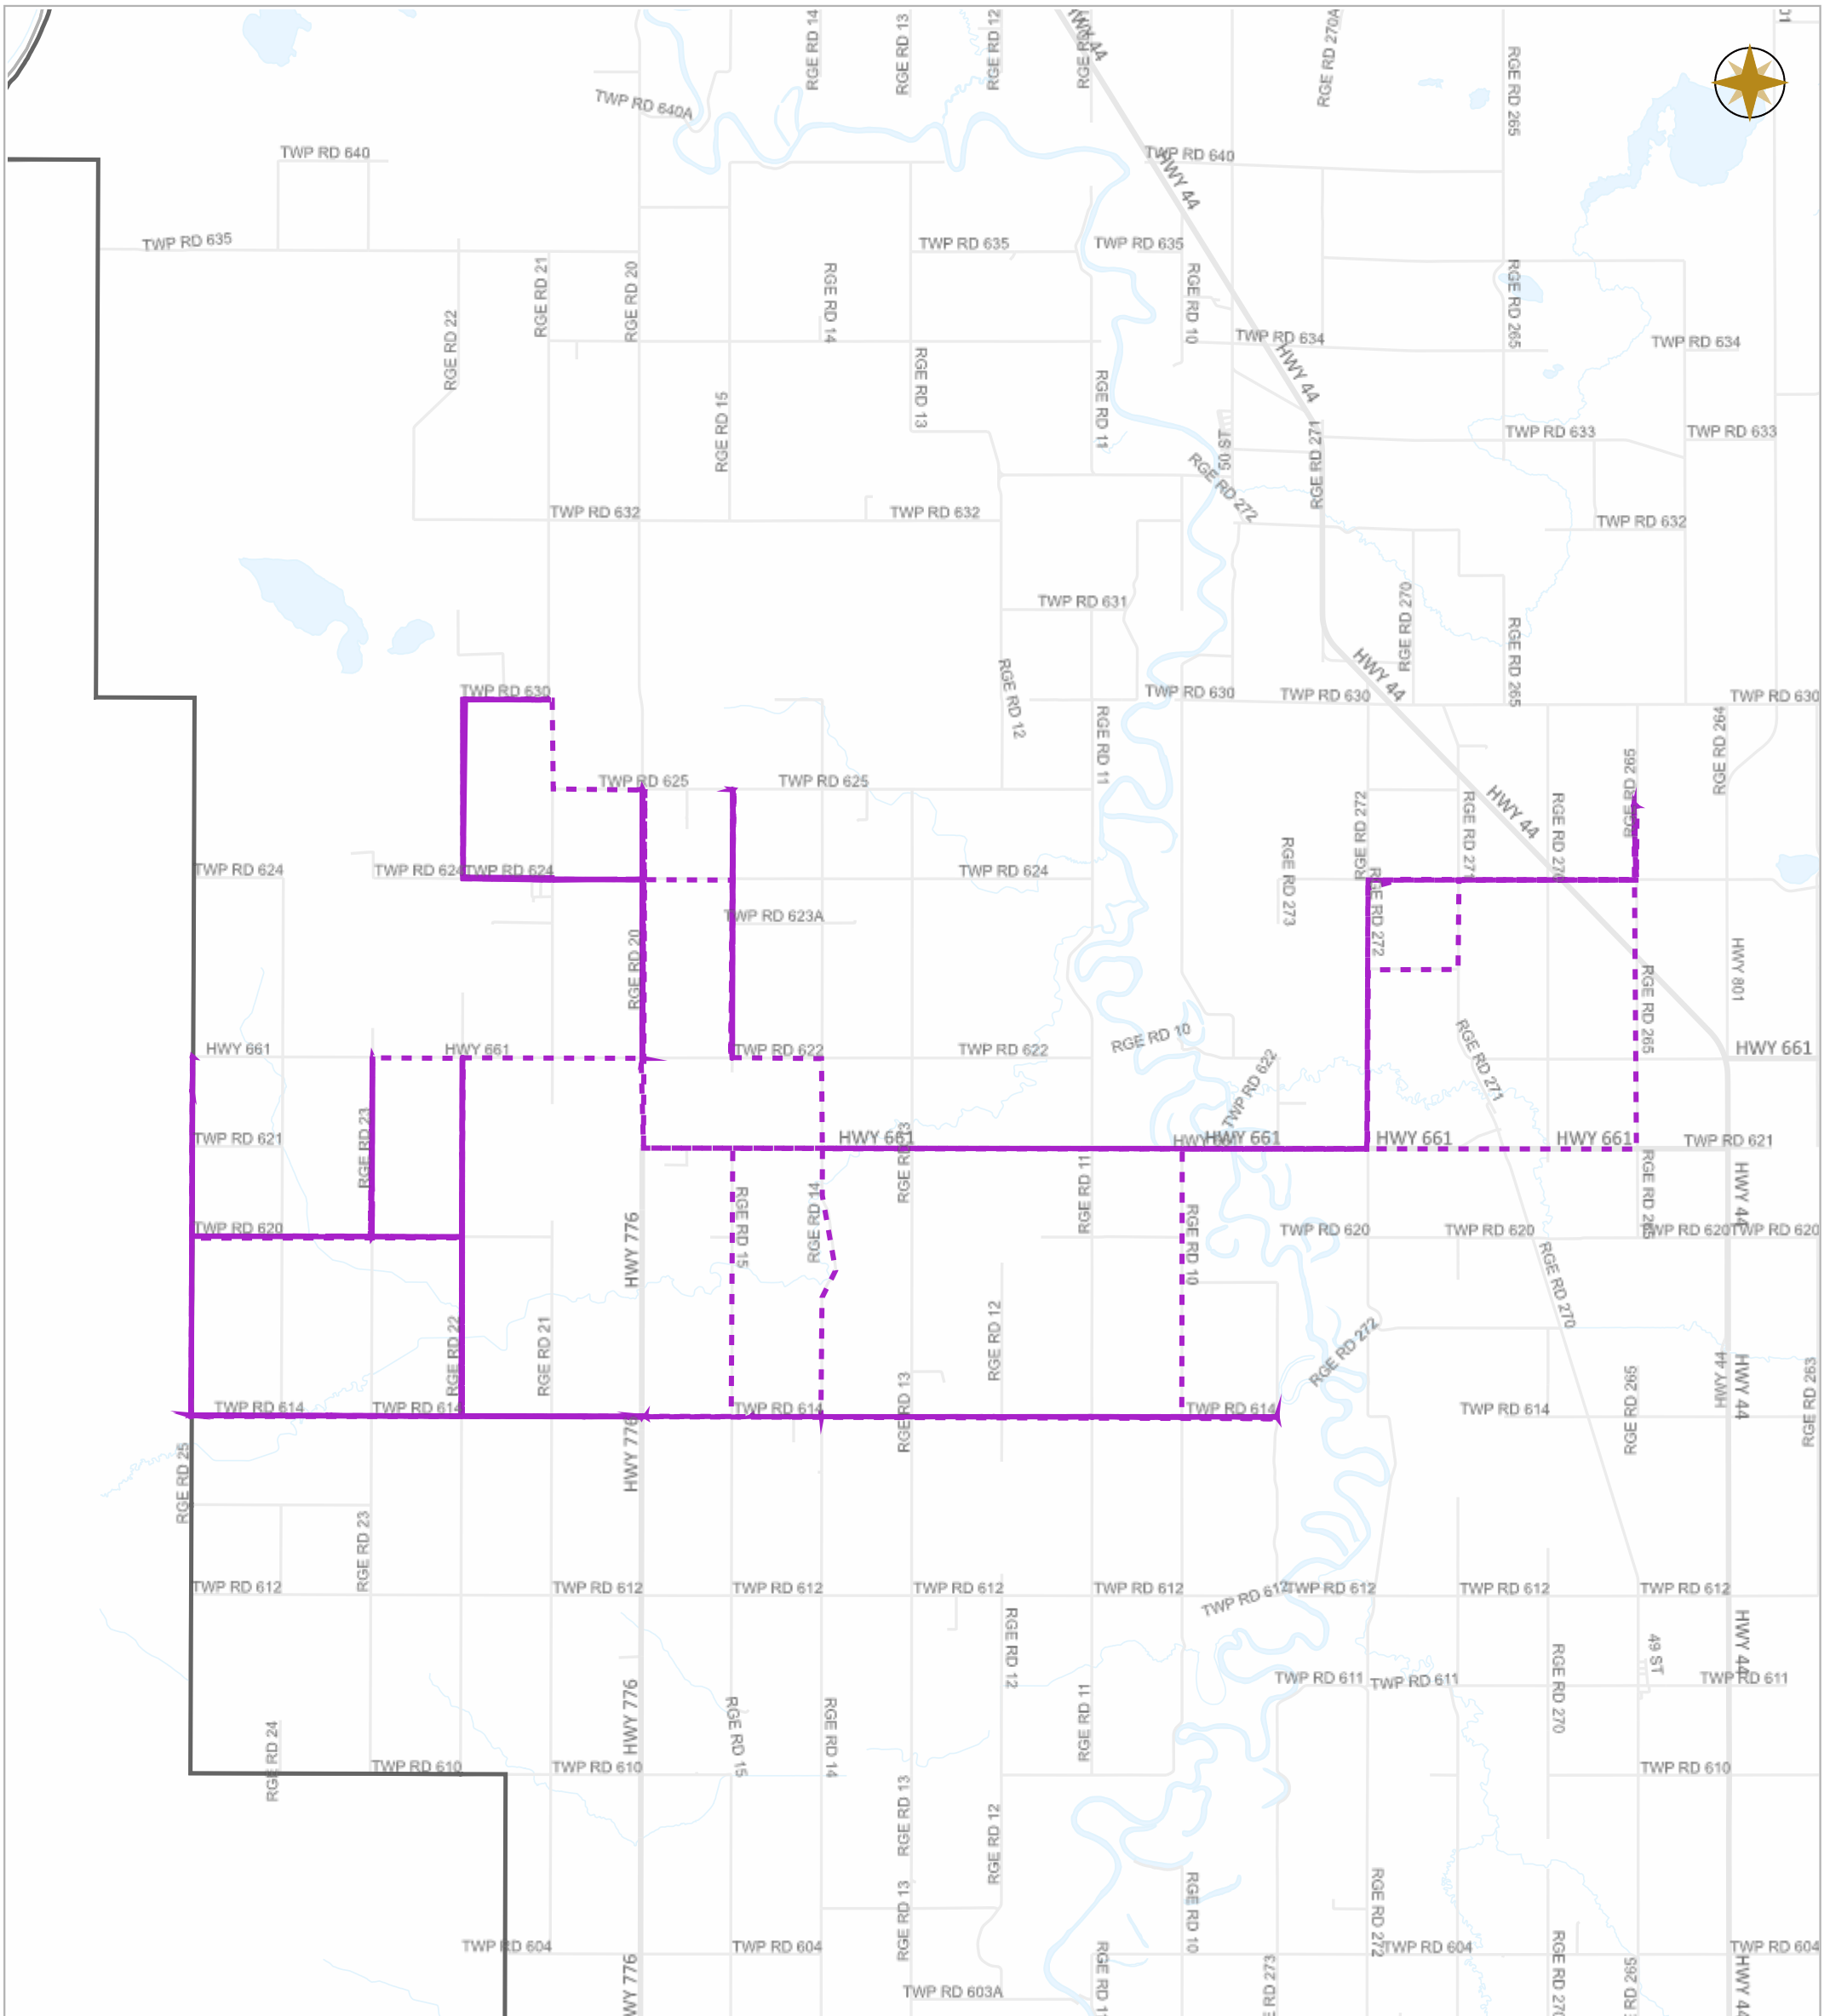

1. **Legend**
2. Work Layers (Speed 1~7 mile/h)
   - - - Tracking
   - Roads

WESTLOCK COUNTY MAP

Map Projection: 3TM 114W NAD 83

10336 – 106 Street
Westlock, Alberta T7P 2G1
Tel: 780-349-3346
Toll Free: 1-877-349-5880
Fax: 780-349-2012

Date: Oct.28, 2024