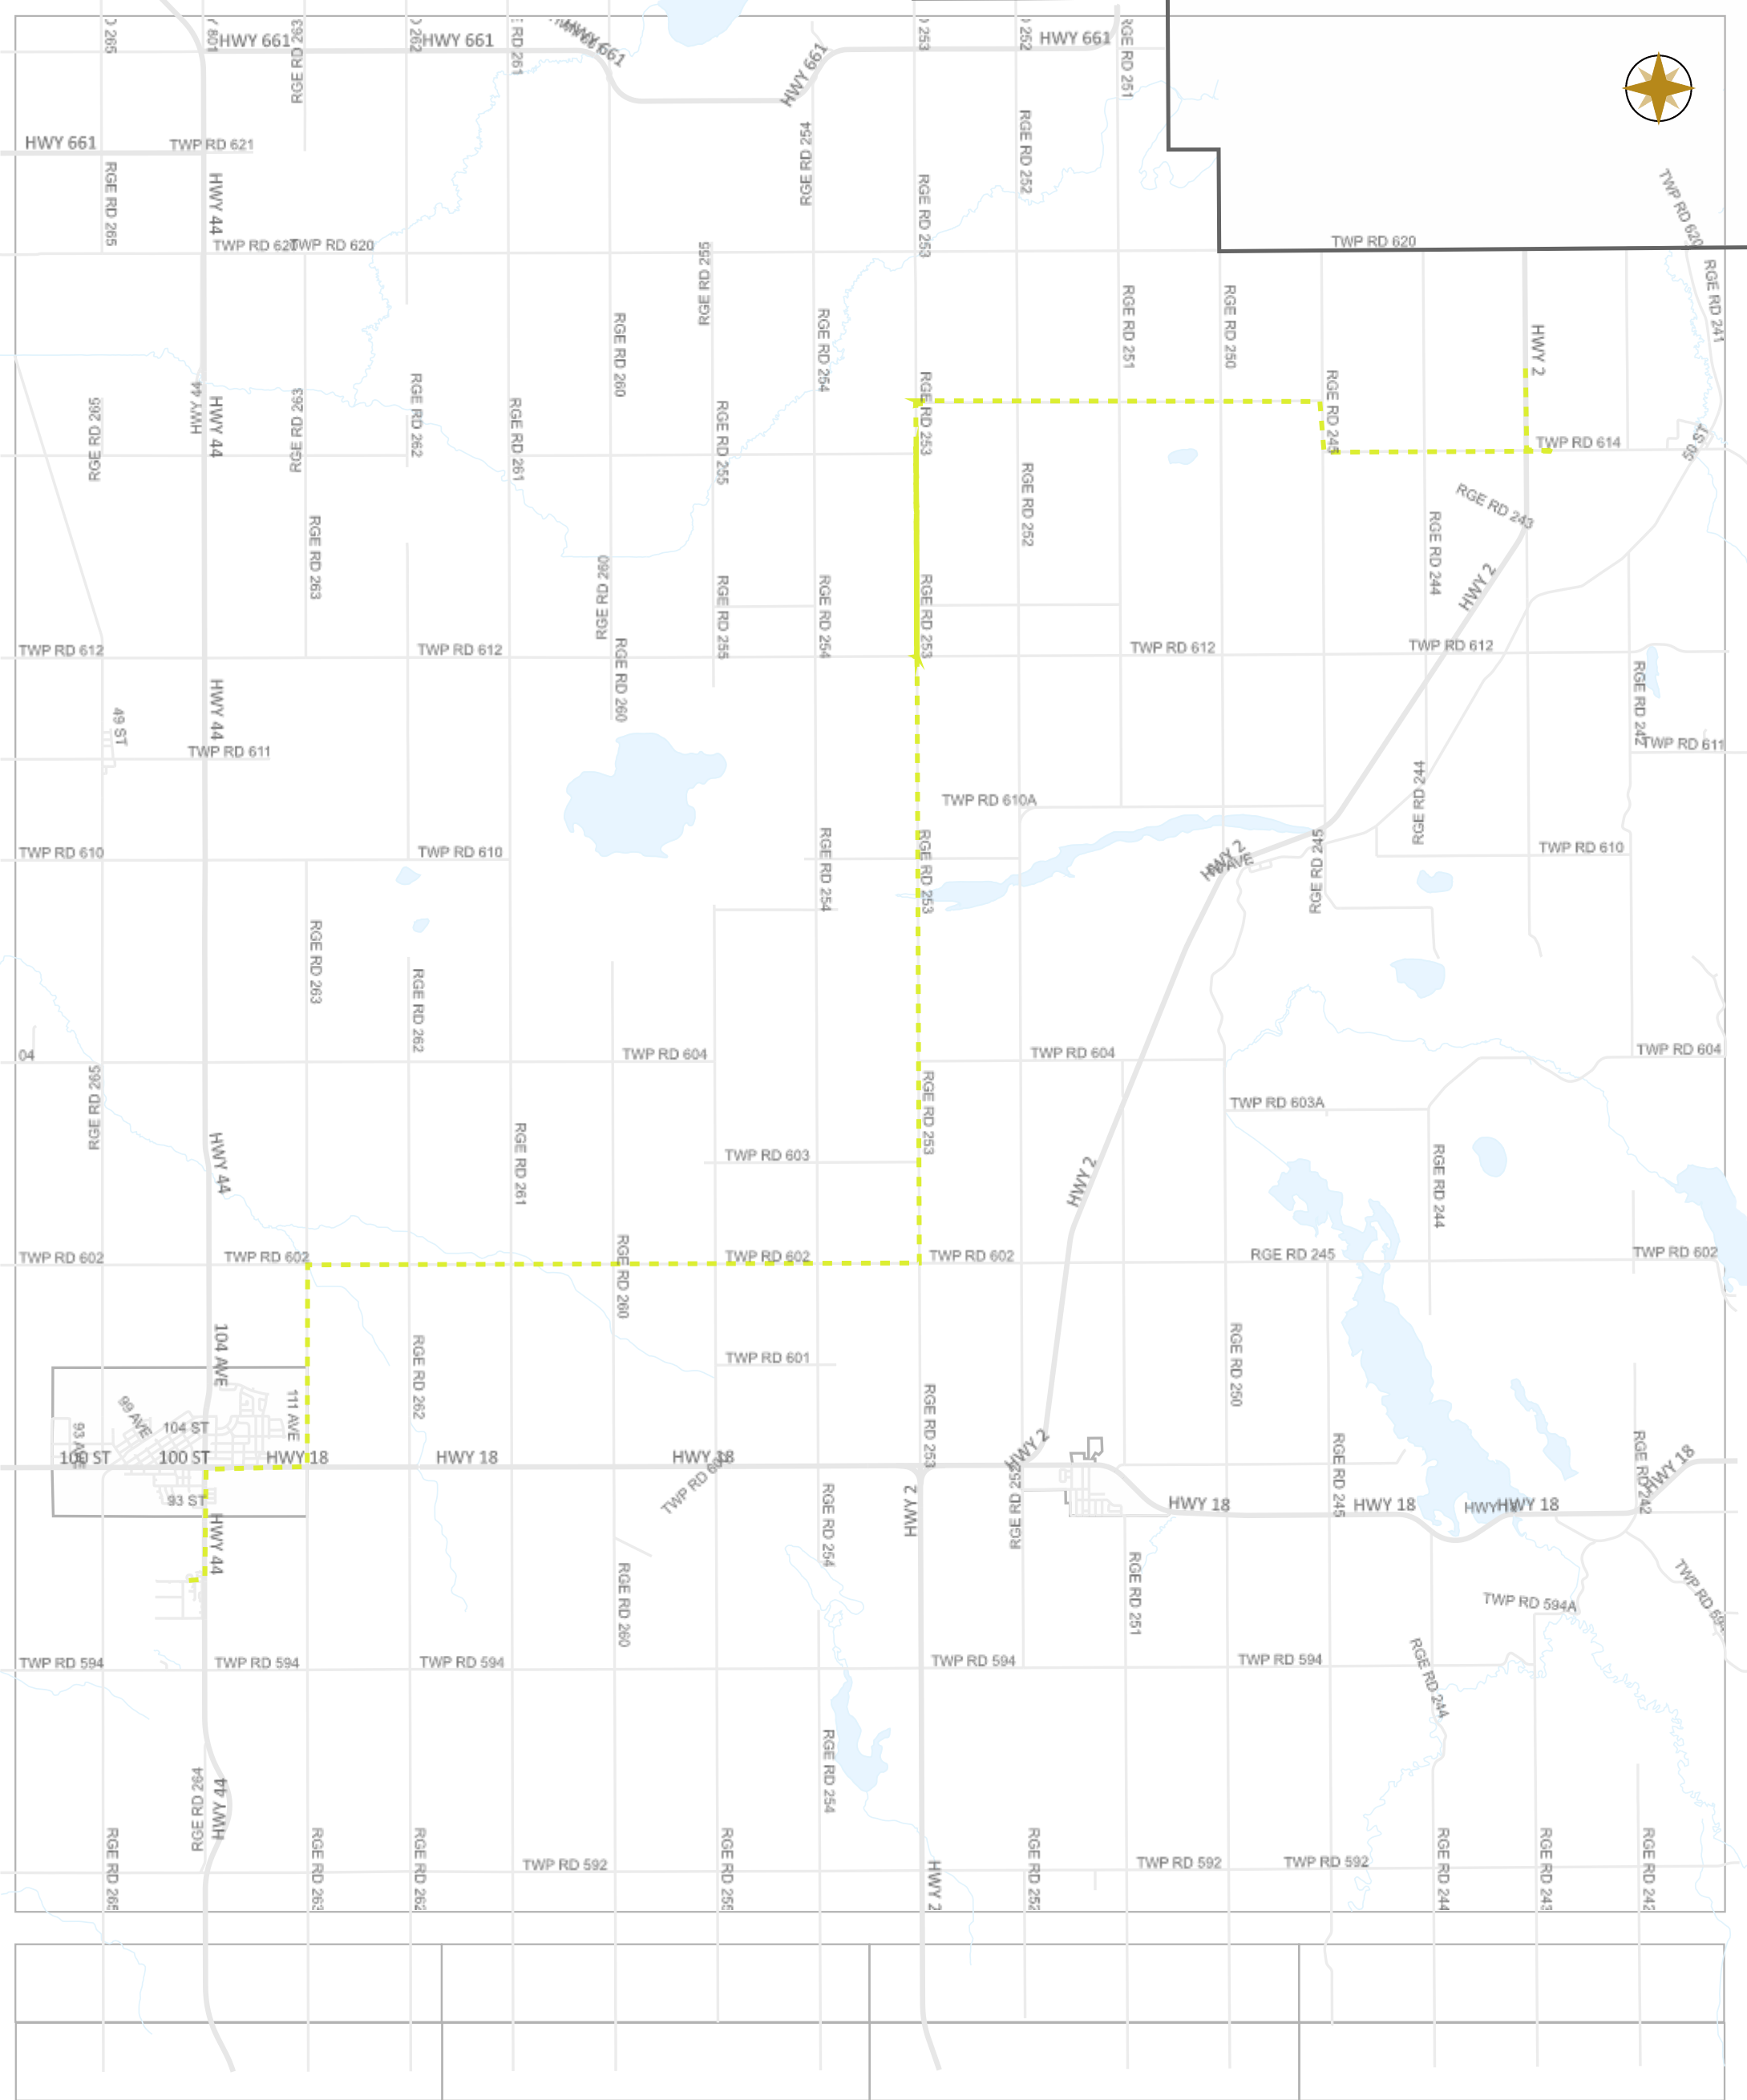

Date: Oct.28, 2024

Vehicle GR1428

10-20-2024 ~ 10-26-2024

Scale

Legend

- Work Layers (Speed 1~7 mile/h)
- Tracking
- Roads

WESTLOCK COUNTY MAP

Map Projection: 3TM 114W NAD 83