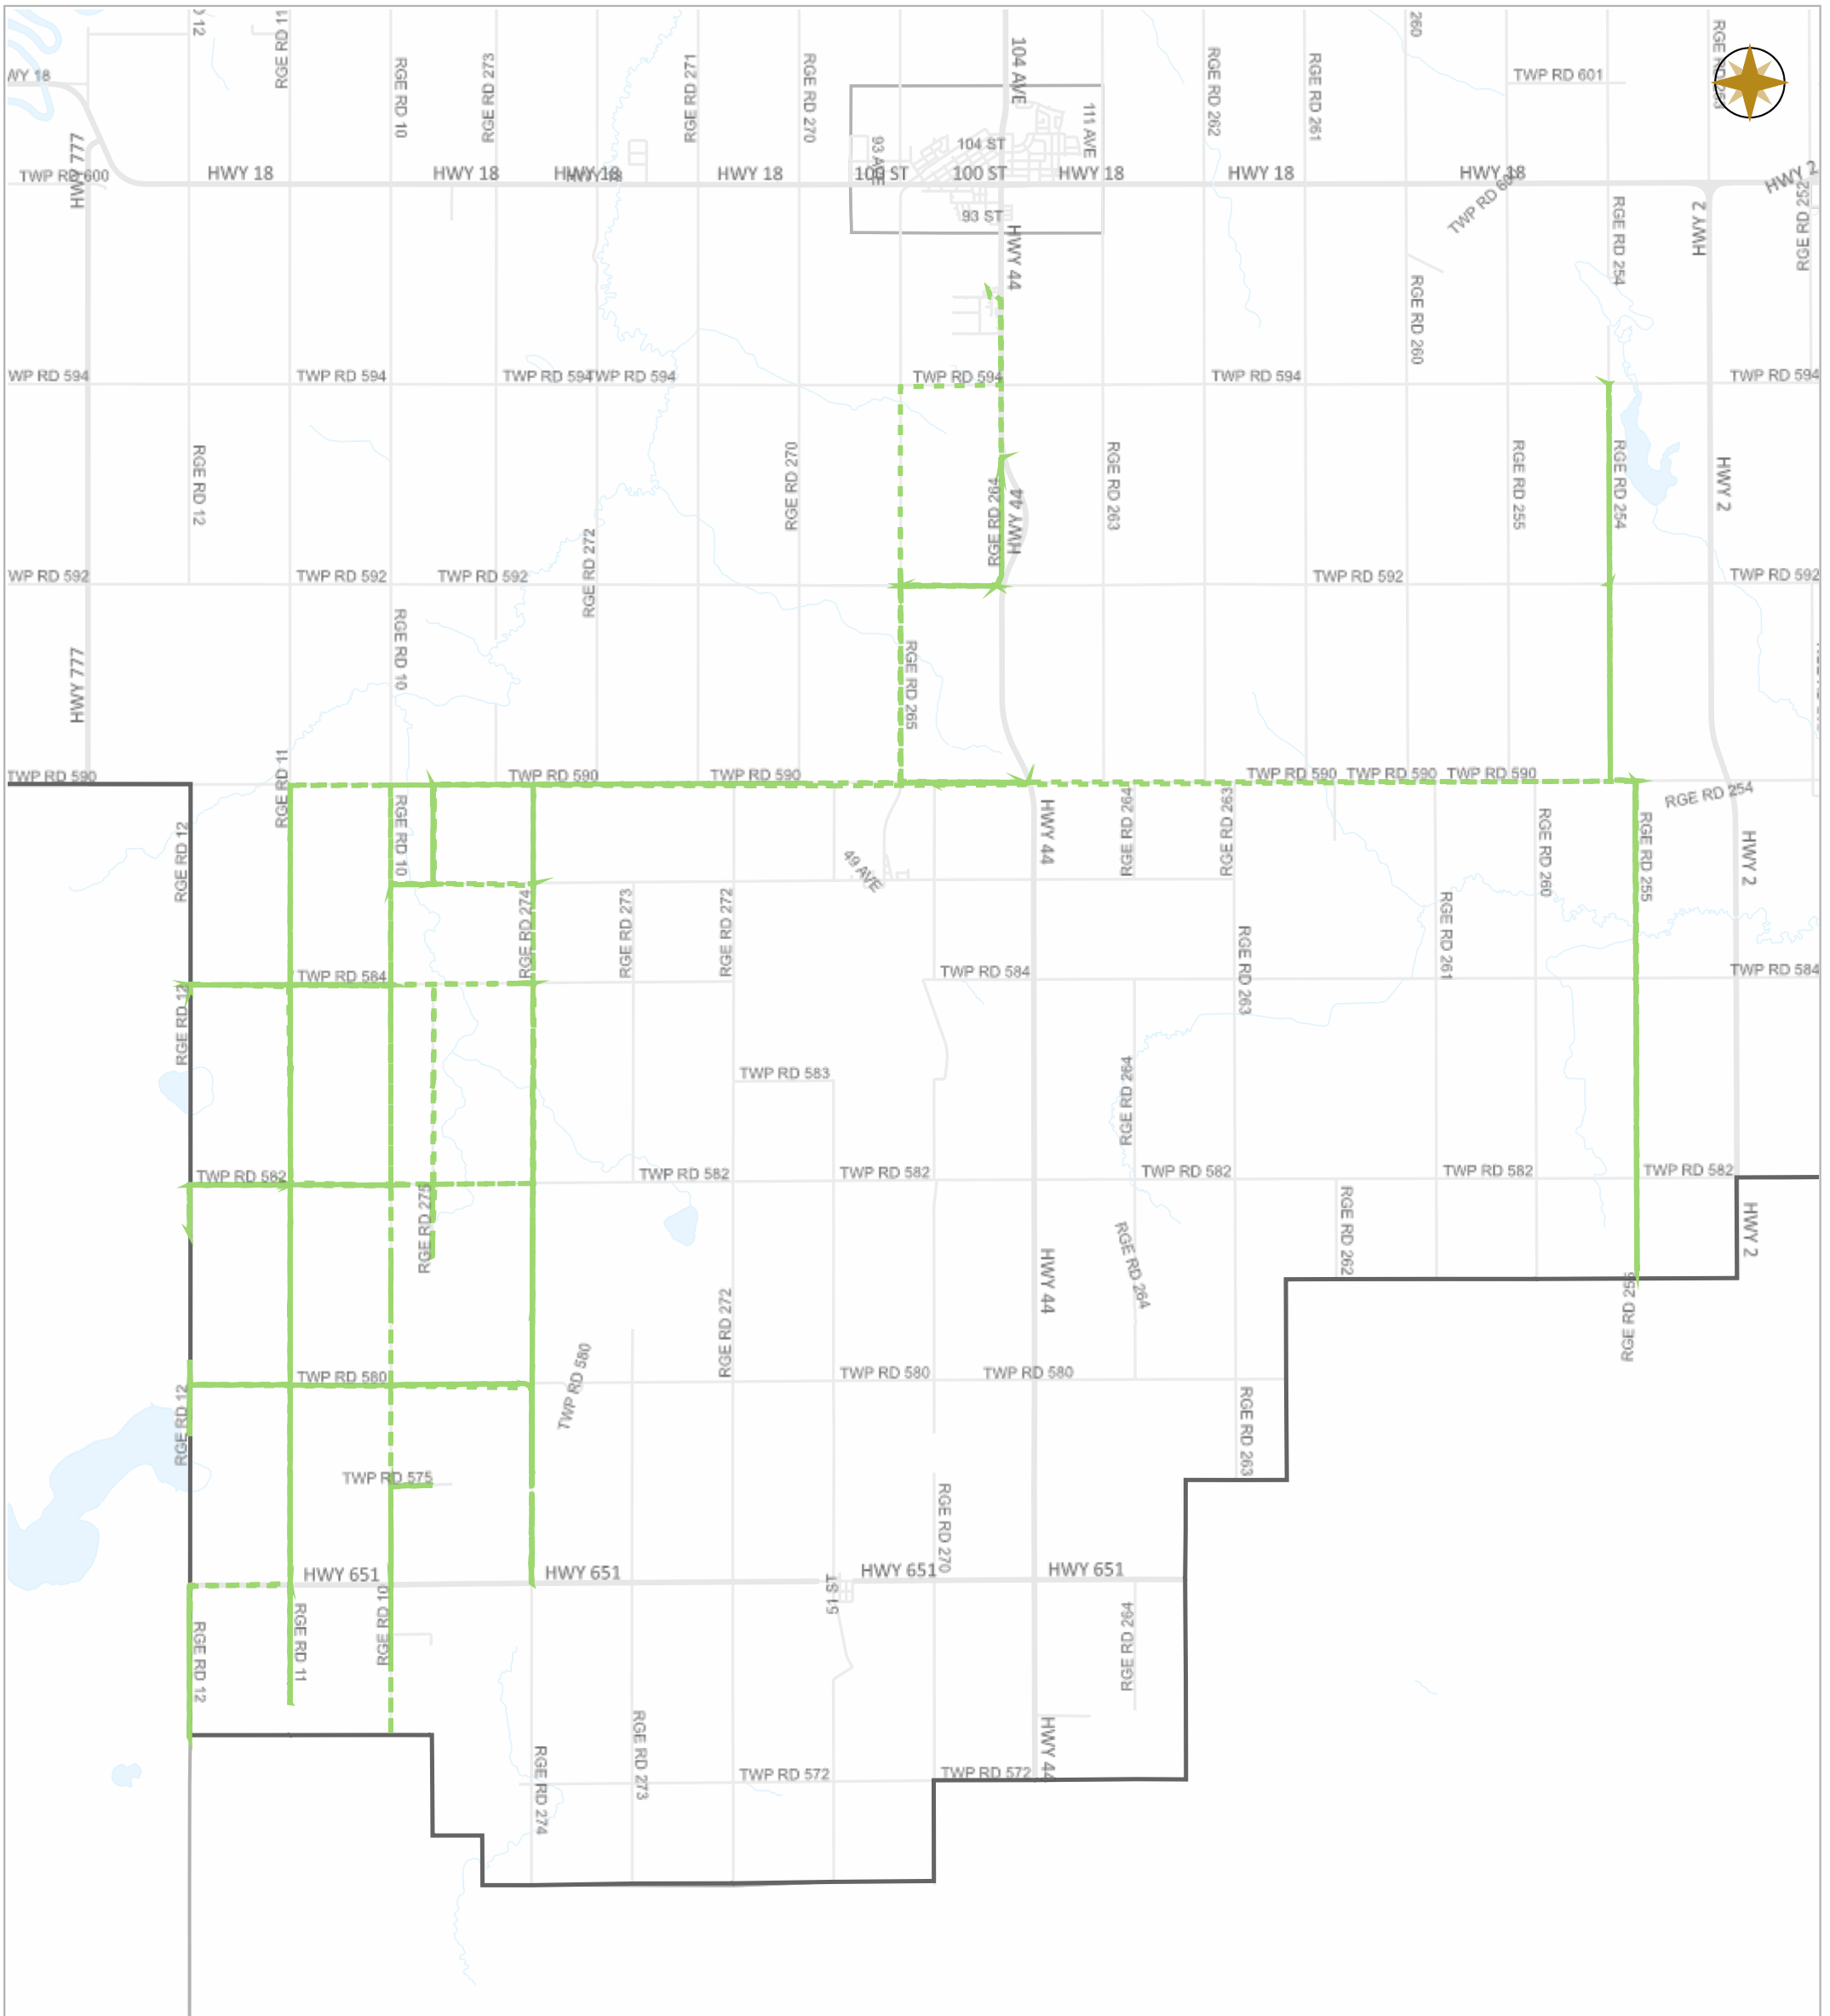

Legend

- Work Layers (Speed 1~7 mile/h)
- - - Tracking
- Roads

WESTLOCK COUNTY MAP

Map Projection: 3TM 114W NAD 83

10336 – 106 Street
Westlock, Alberta T7P 2G1

Tel: 780-349-3346
Toll Free: 1-877-349-5880
Fax: 780-349-2012

Date: Oct.28, 2024