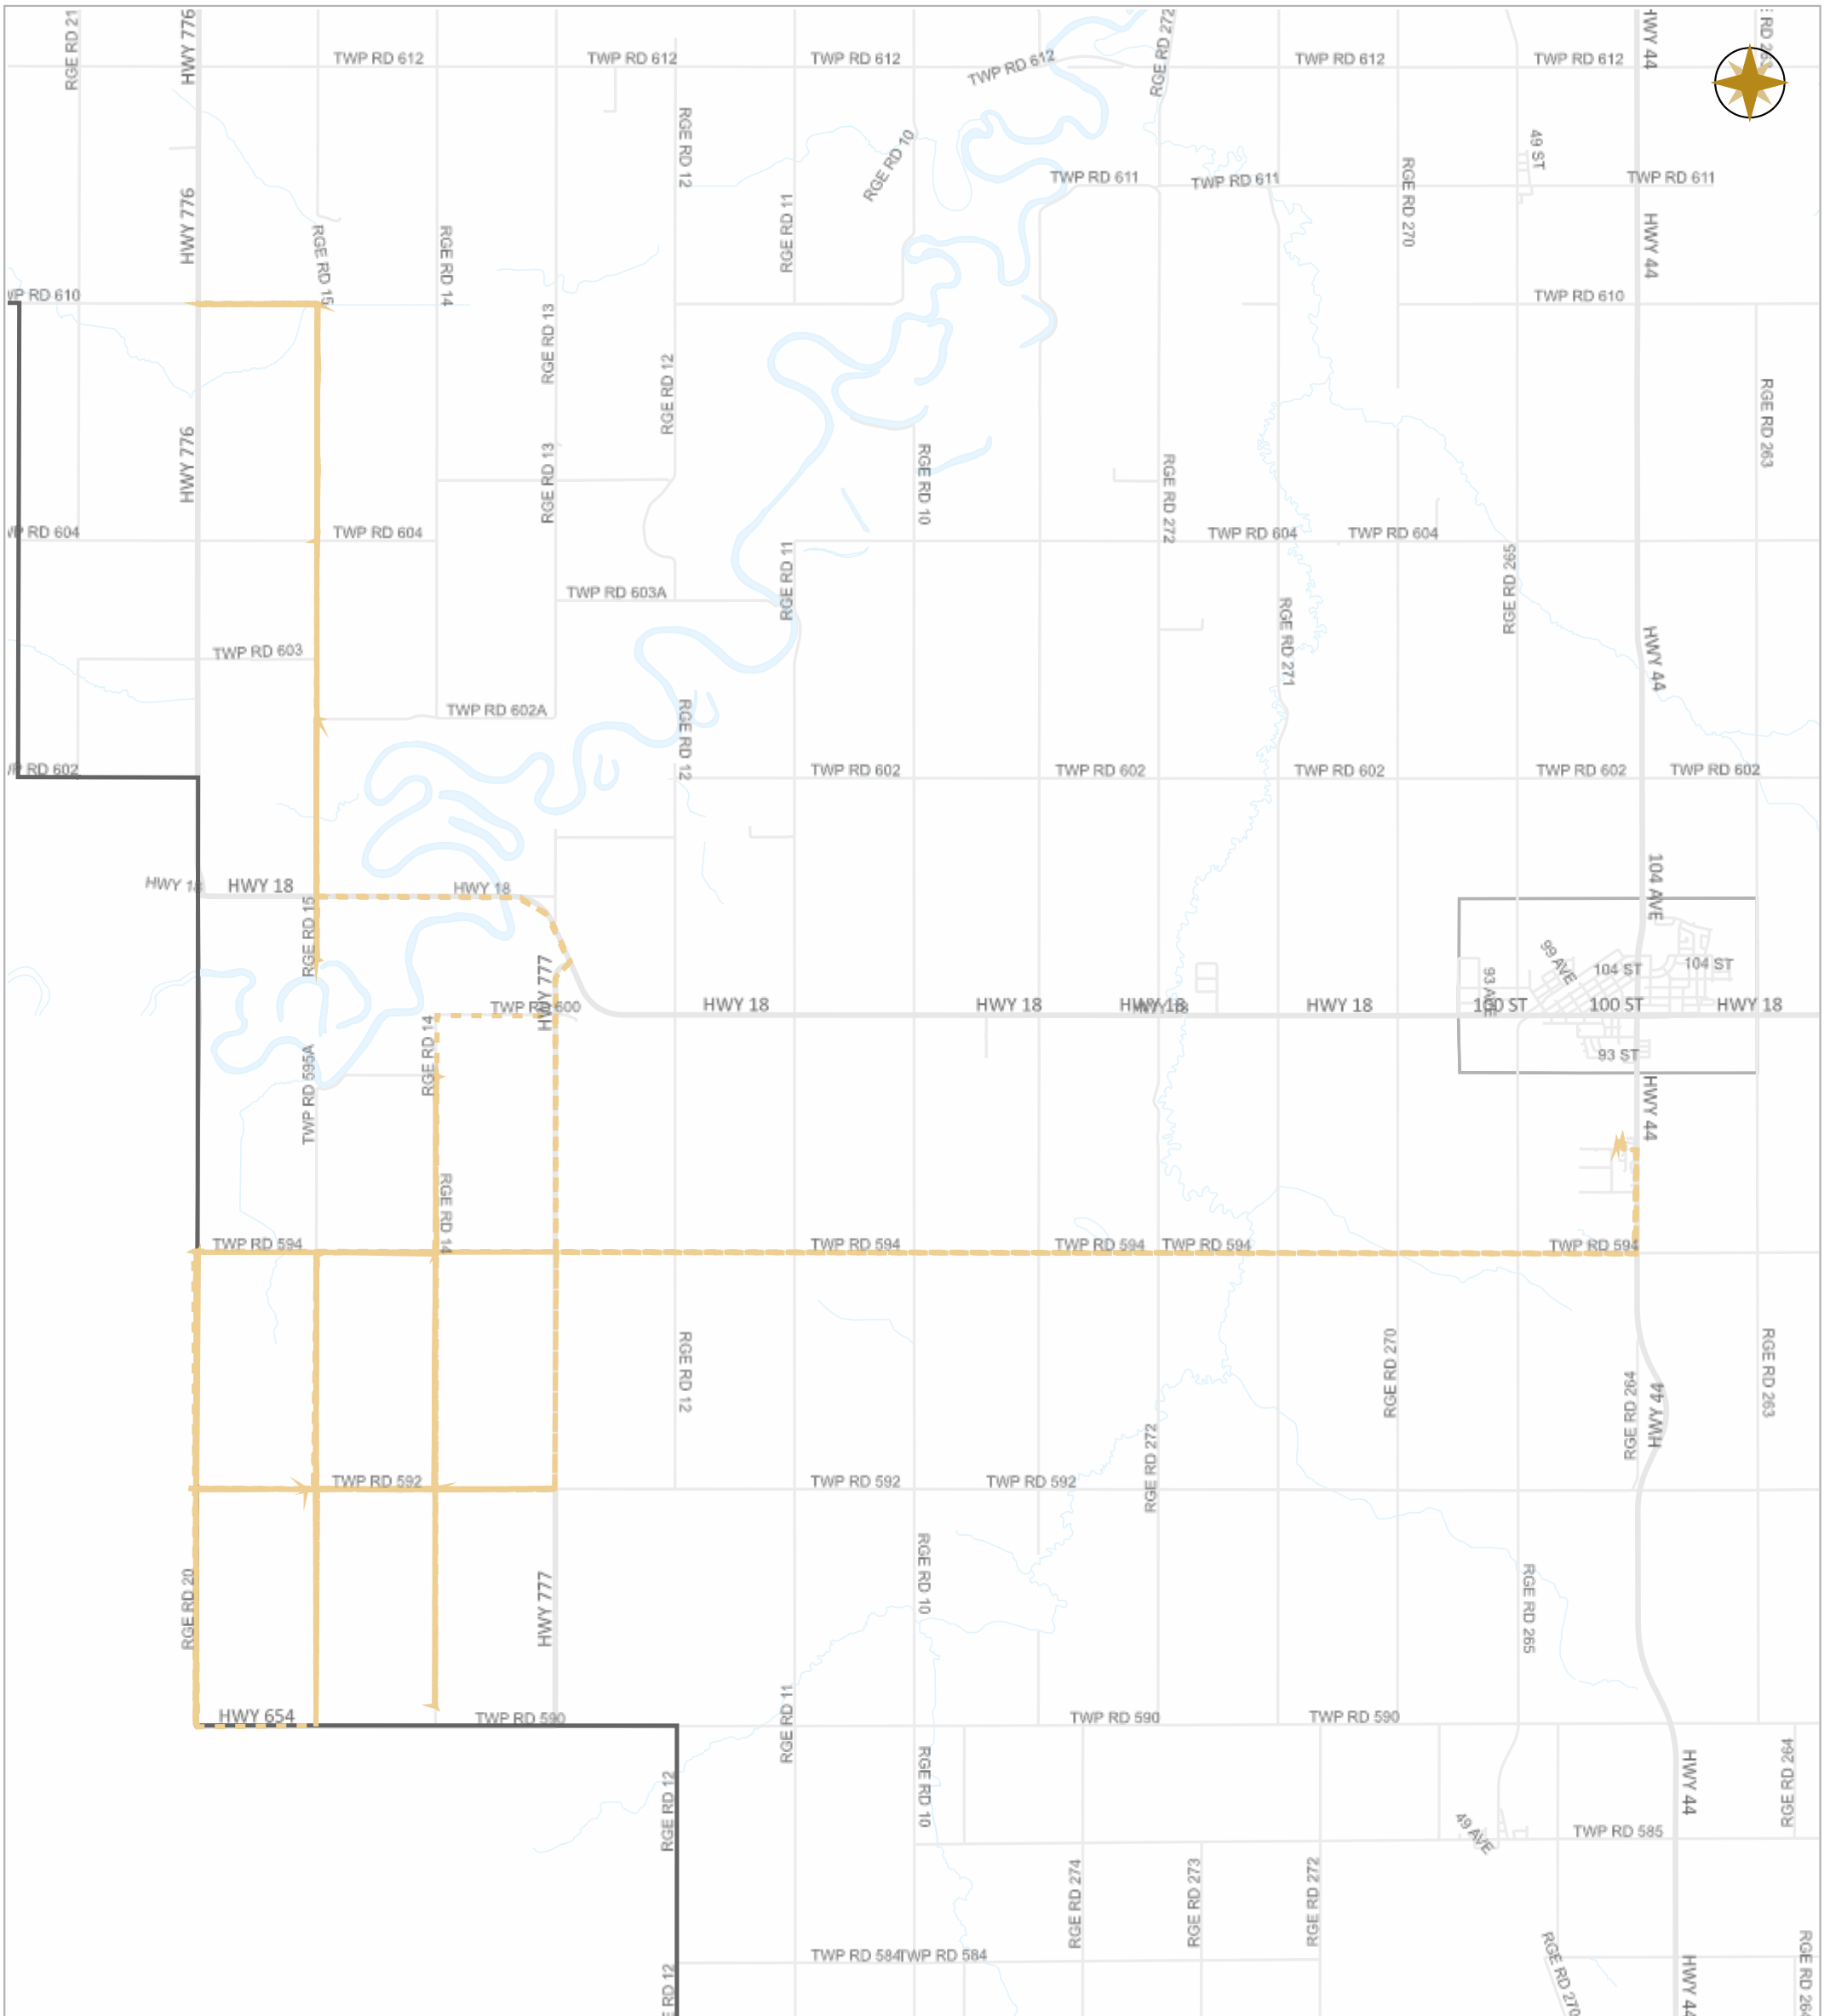

Legend

- Work Layers (Speed 1~7 mile/h)
- - - Tracking
- Roads

WESTLOCK COUNTY MAP

Map Projection: 3TM 114W NAD 83

10336 – 106 Street
Westlock, Alberta T7P 2G1
Tel: 780-349-3346
Toll Free: 1-877-349-5880
Fax: 780-349-2012

Date: Oct.28, 2024