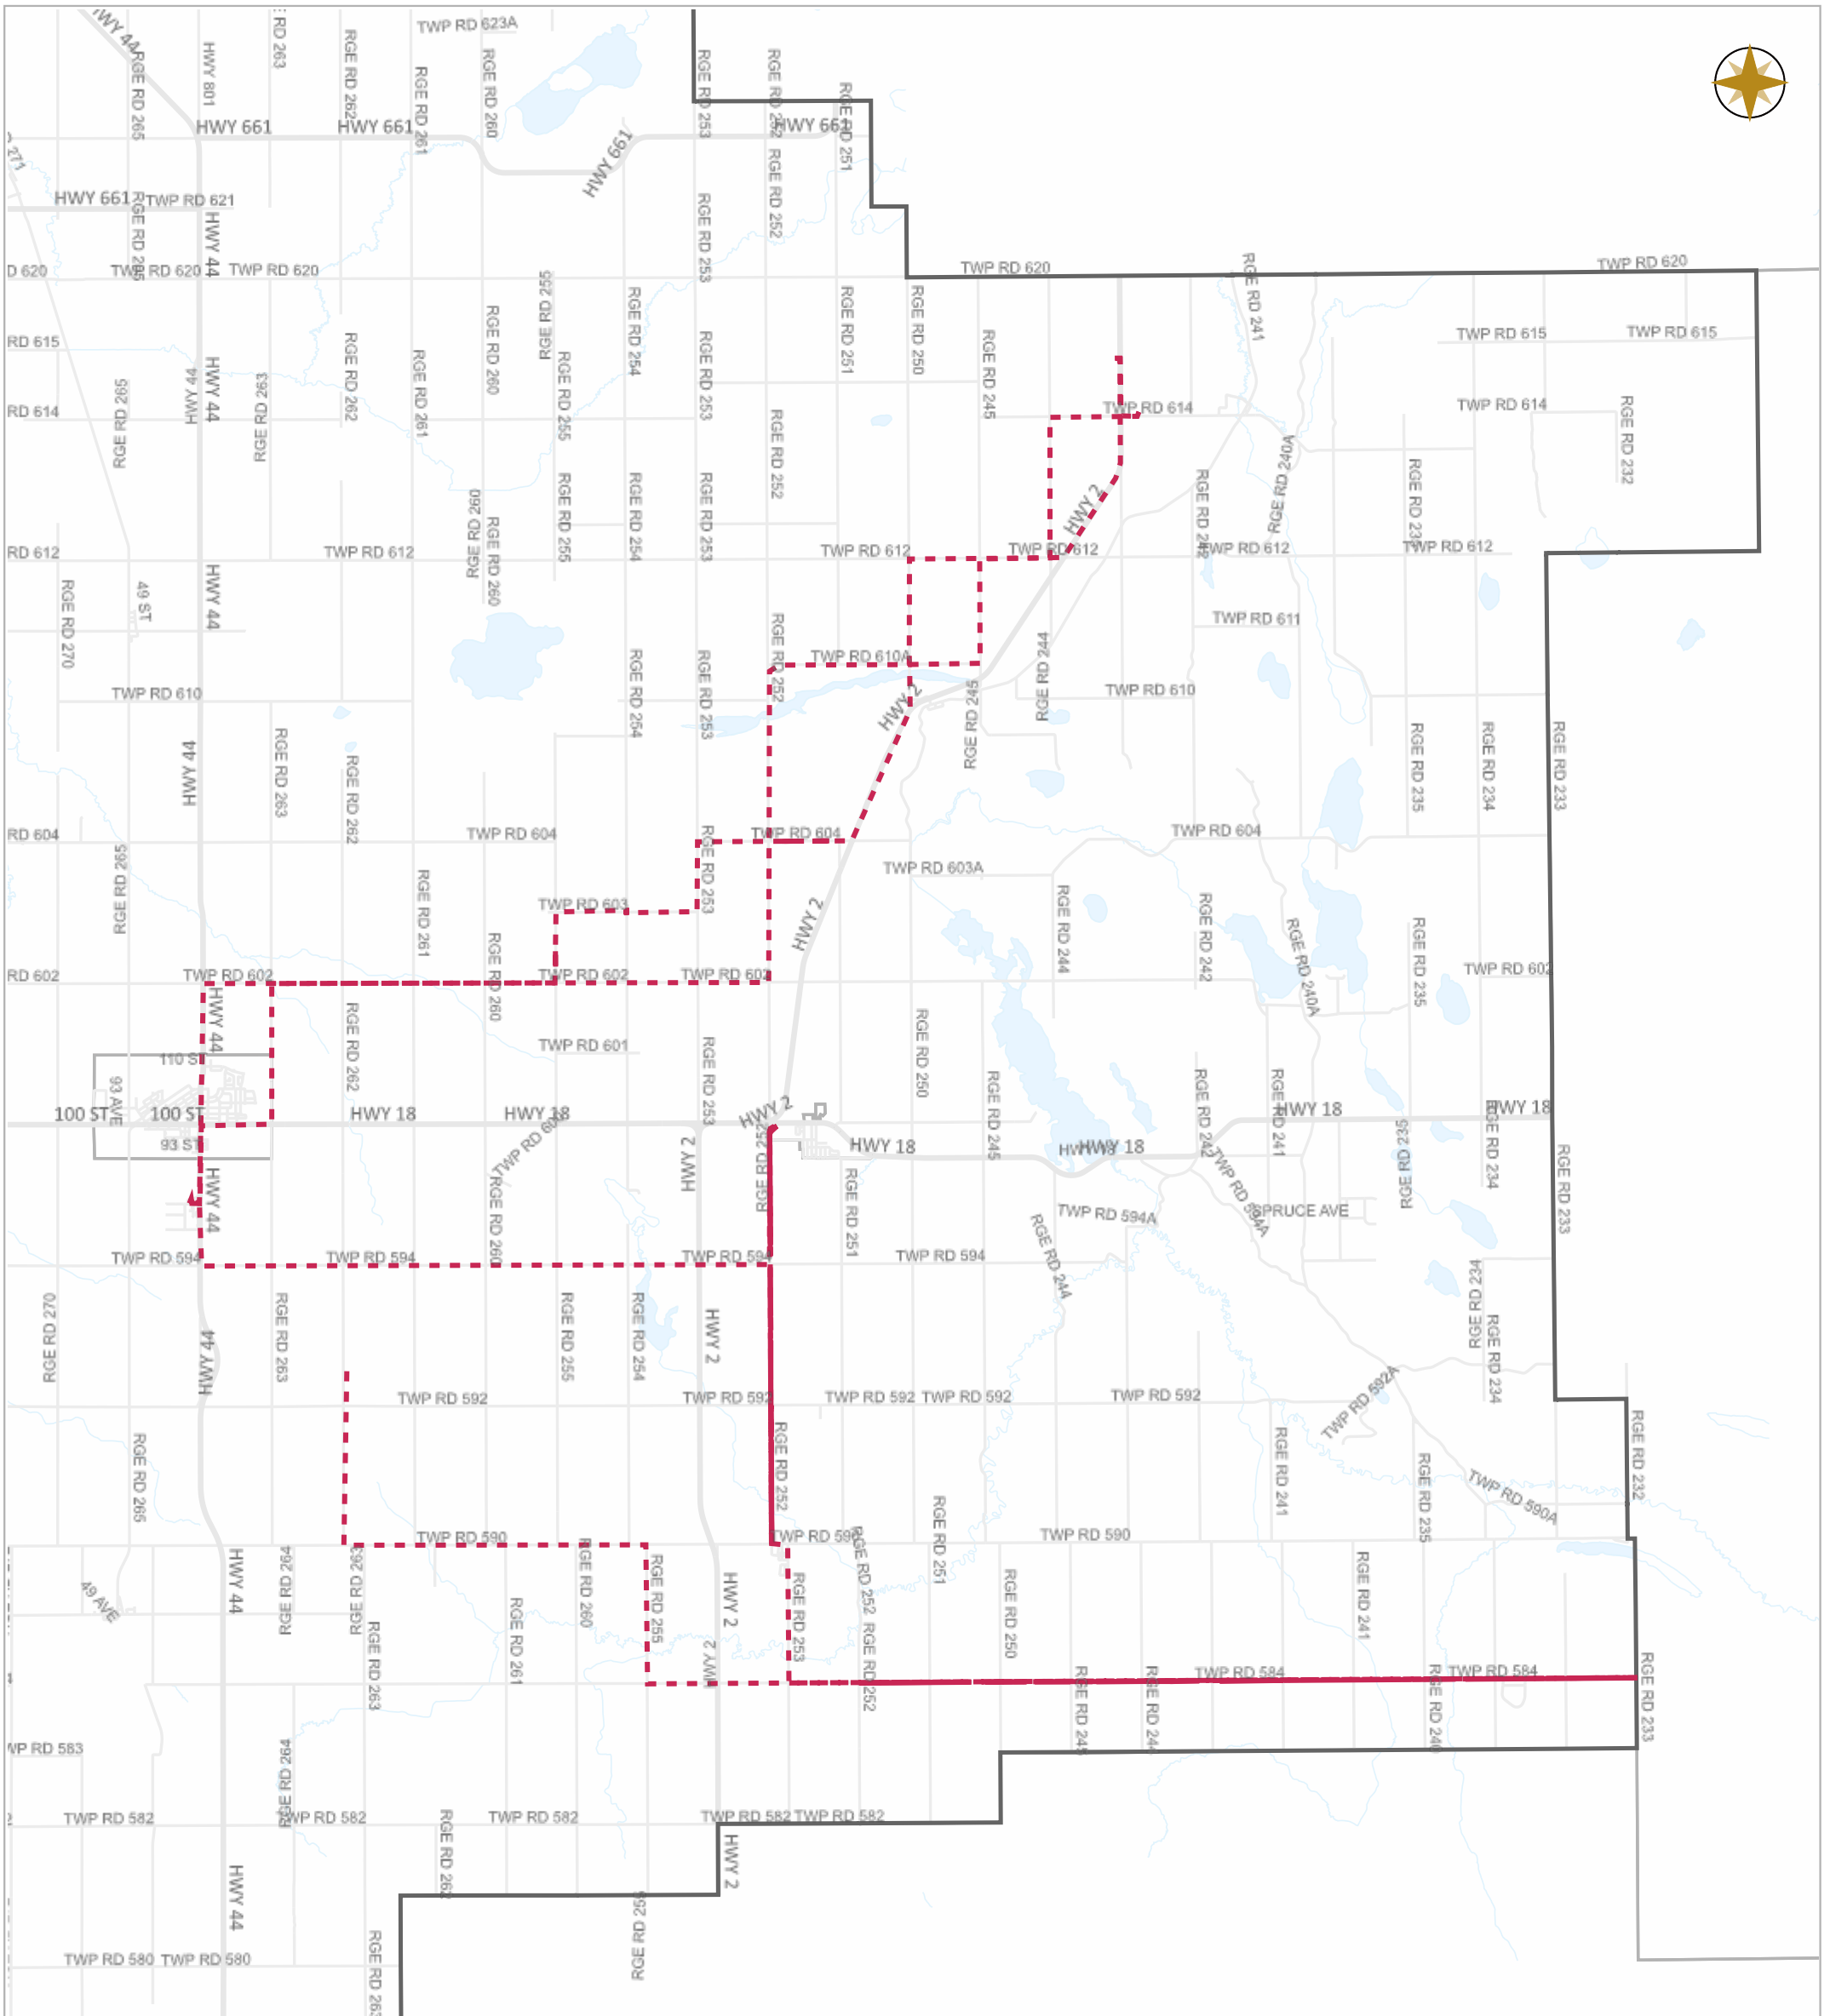

Scale

Legend

- Work Layers (Speed 1~7 mile/h)
- - - Tracking
- Roads

WESTLOCK COUNTY MAP

Map Projection: 3TM 114W NAD 83

10336 – 106 Street
Westlock, Alberta T7P 2G1

Tel: 780-349-3346
Toll Free: 1-877-349-5880
Fax: 780-349-2012

Date: Aug.05, 2024