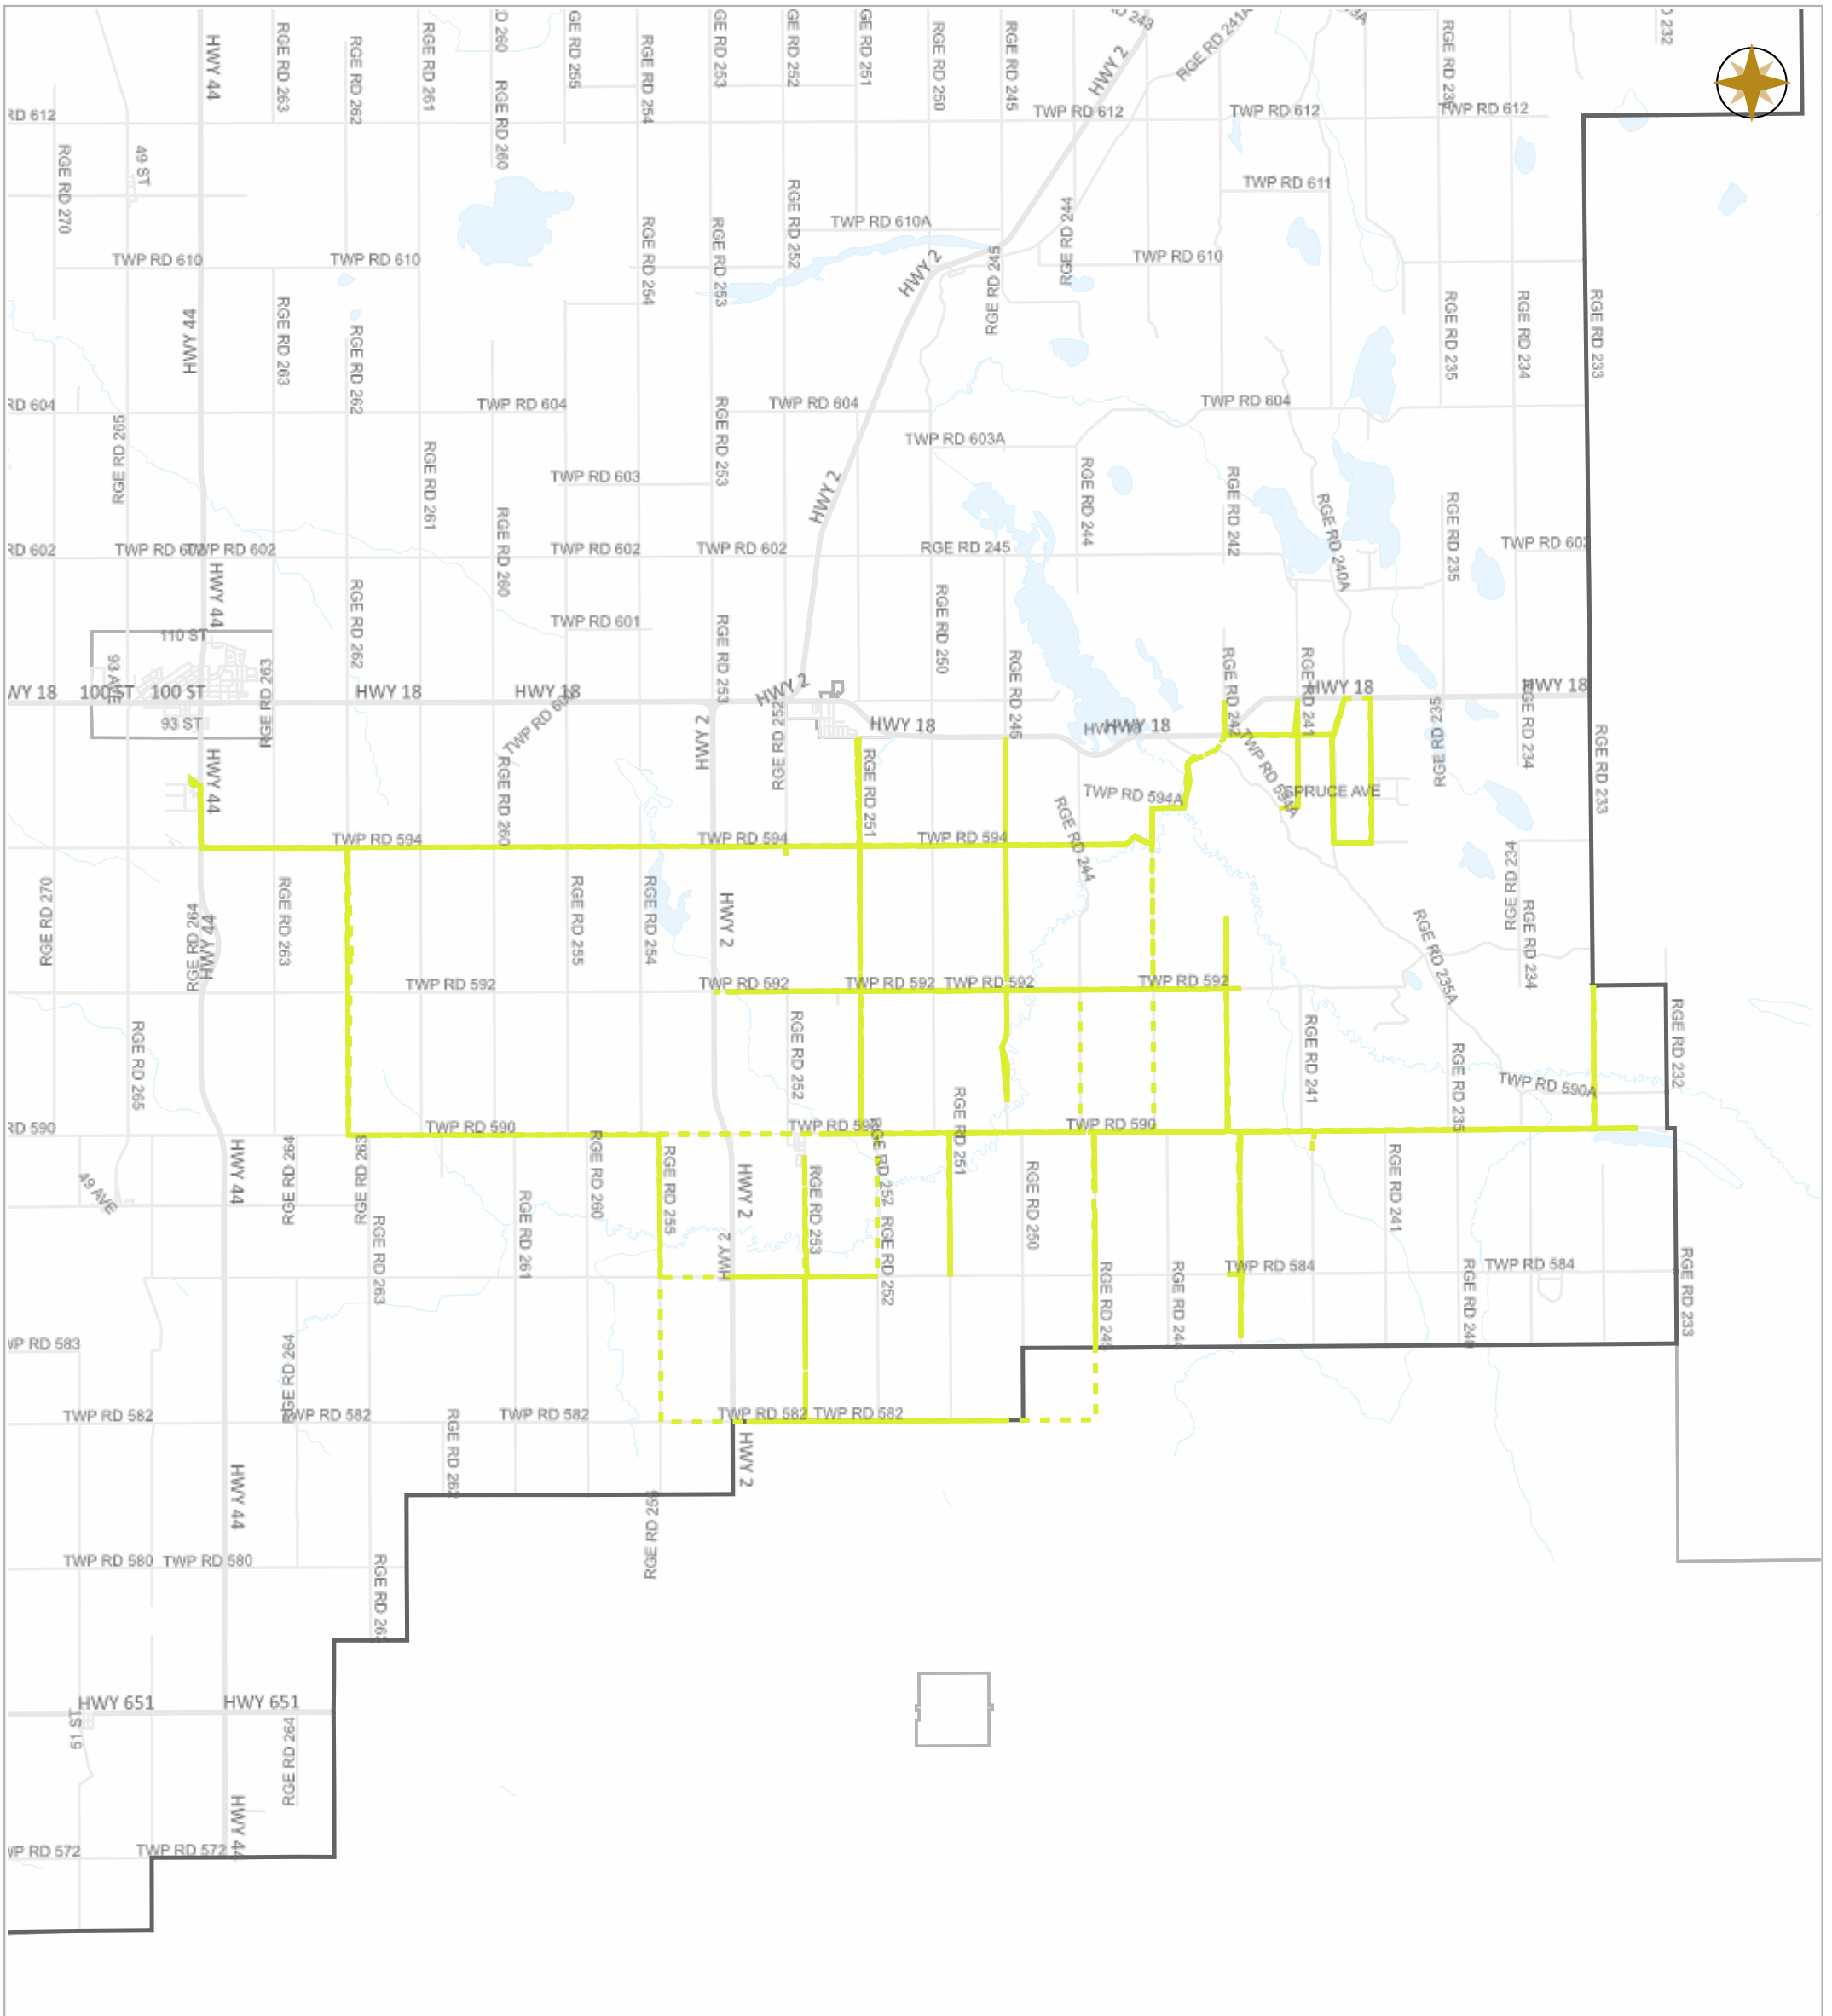

Legend

- Work Layers (Speed 1~7 mile/h)
- - - Tracking
- Roads

WESTLOCK COUNTY MAP

Map Projection: 3TM 114W NAD 83

10336 – 106 Street
Westlock, Alberta T7P 2G1

Tel: 780-349-3346
Toll Free: 1-877-349-5880
Fax: 780-349-2012

Date: Aug.05, 2024