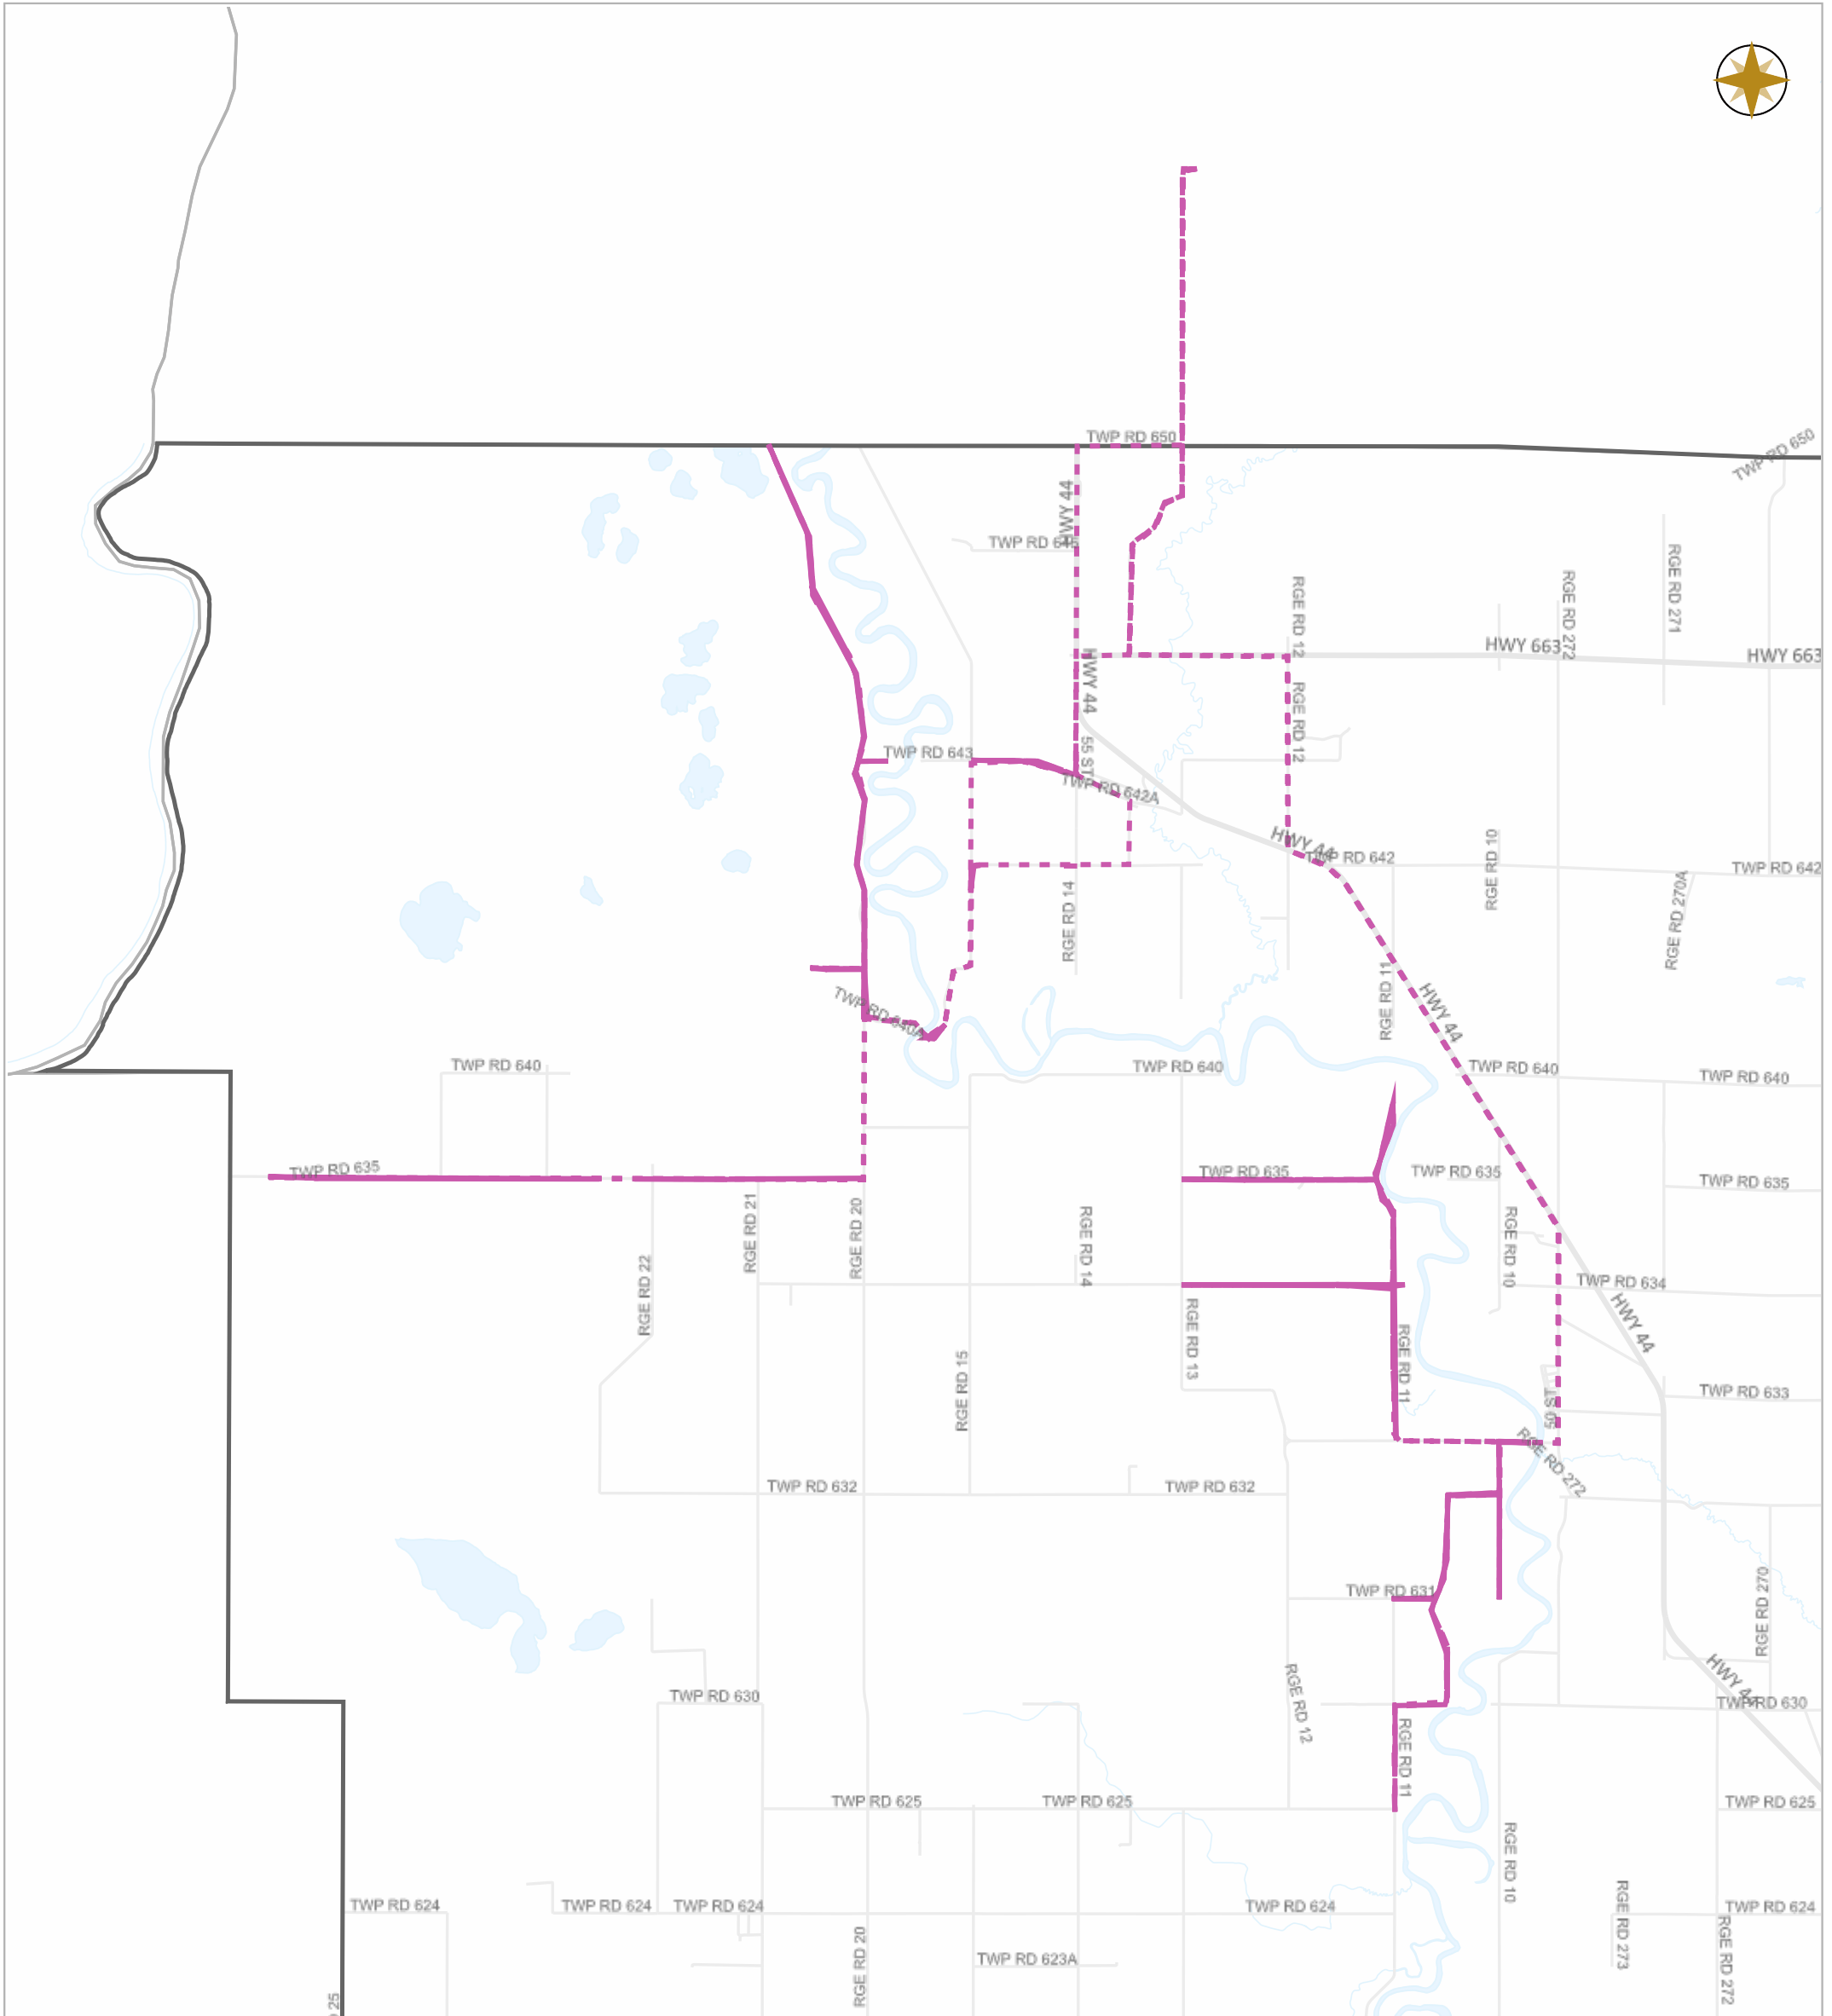

Legend

- Work Layers (Speed 1~7 mile/h)
- - - Tracking
- Roads

WESTLOCK COUNTY MAP

Map Projection: 3TM 114W NAD 83

10336 – 106 Street
Westlock, Alberta T7P 2G1

Tel: 780-349-3346
Toll Free: 1-877-349-5880
Fax: 780-349-2012

Date: Aug.05, 2024