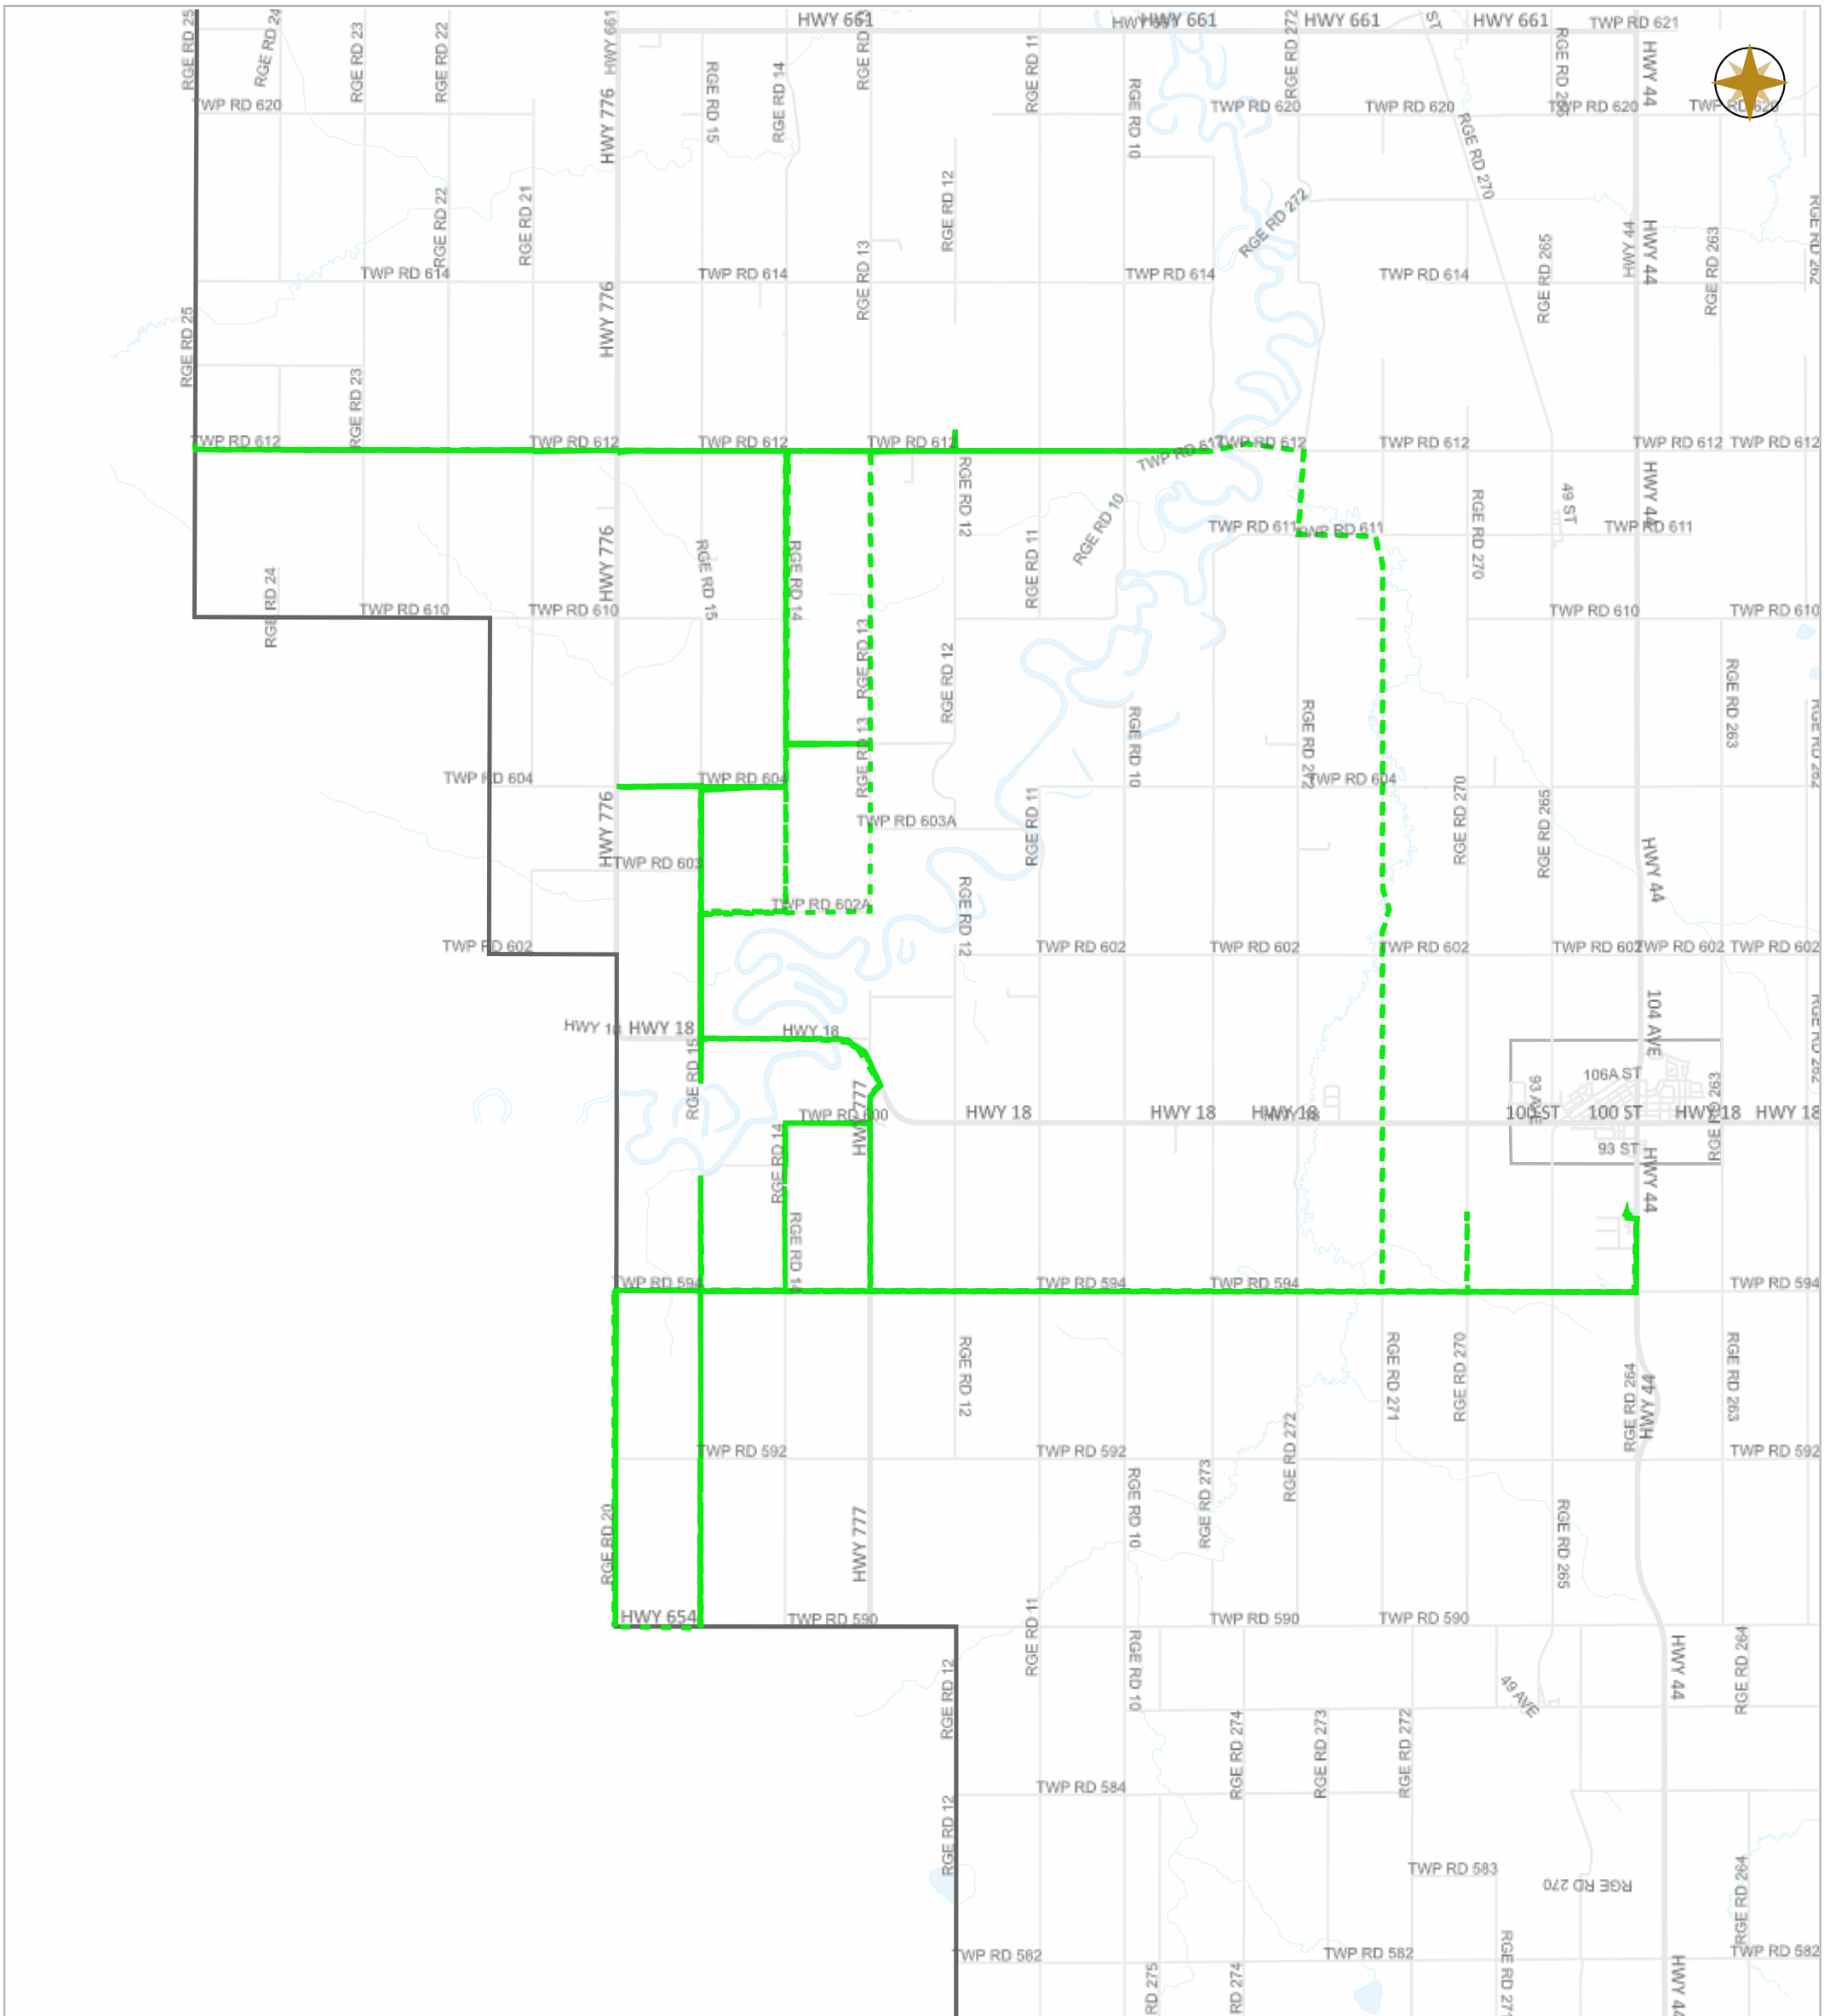

Legend

- Work Layers (Speed 1~7 mile/h)
- Tracking
- Roads

WESTLOCK COUNTY MAP

Map Projection: 3TM 114W NAD 83

10336 – 106 Street
Westlock, Alberta T7P 2G1

Tel: 780-349-3346
Toll Free: 1-877-349-5880
Fax: 780-349-2012

Date: Aug.05, 2024