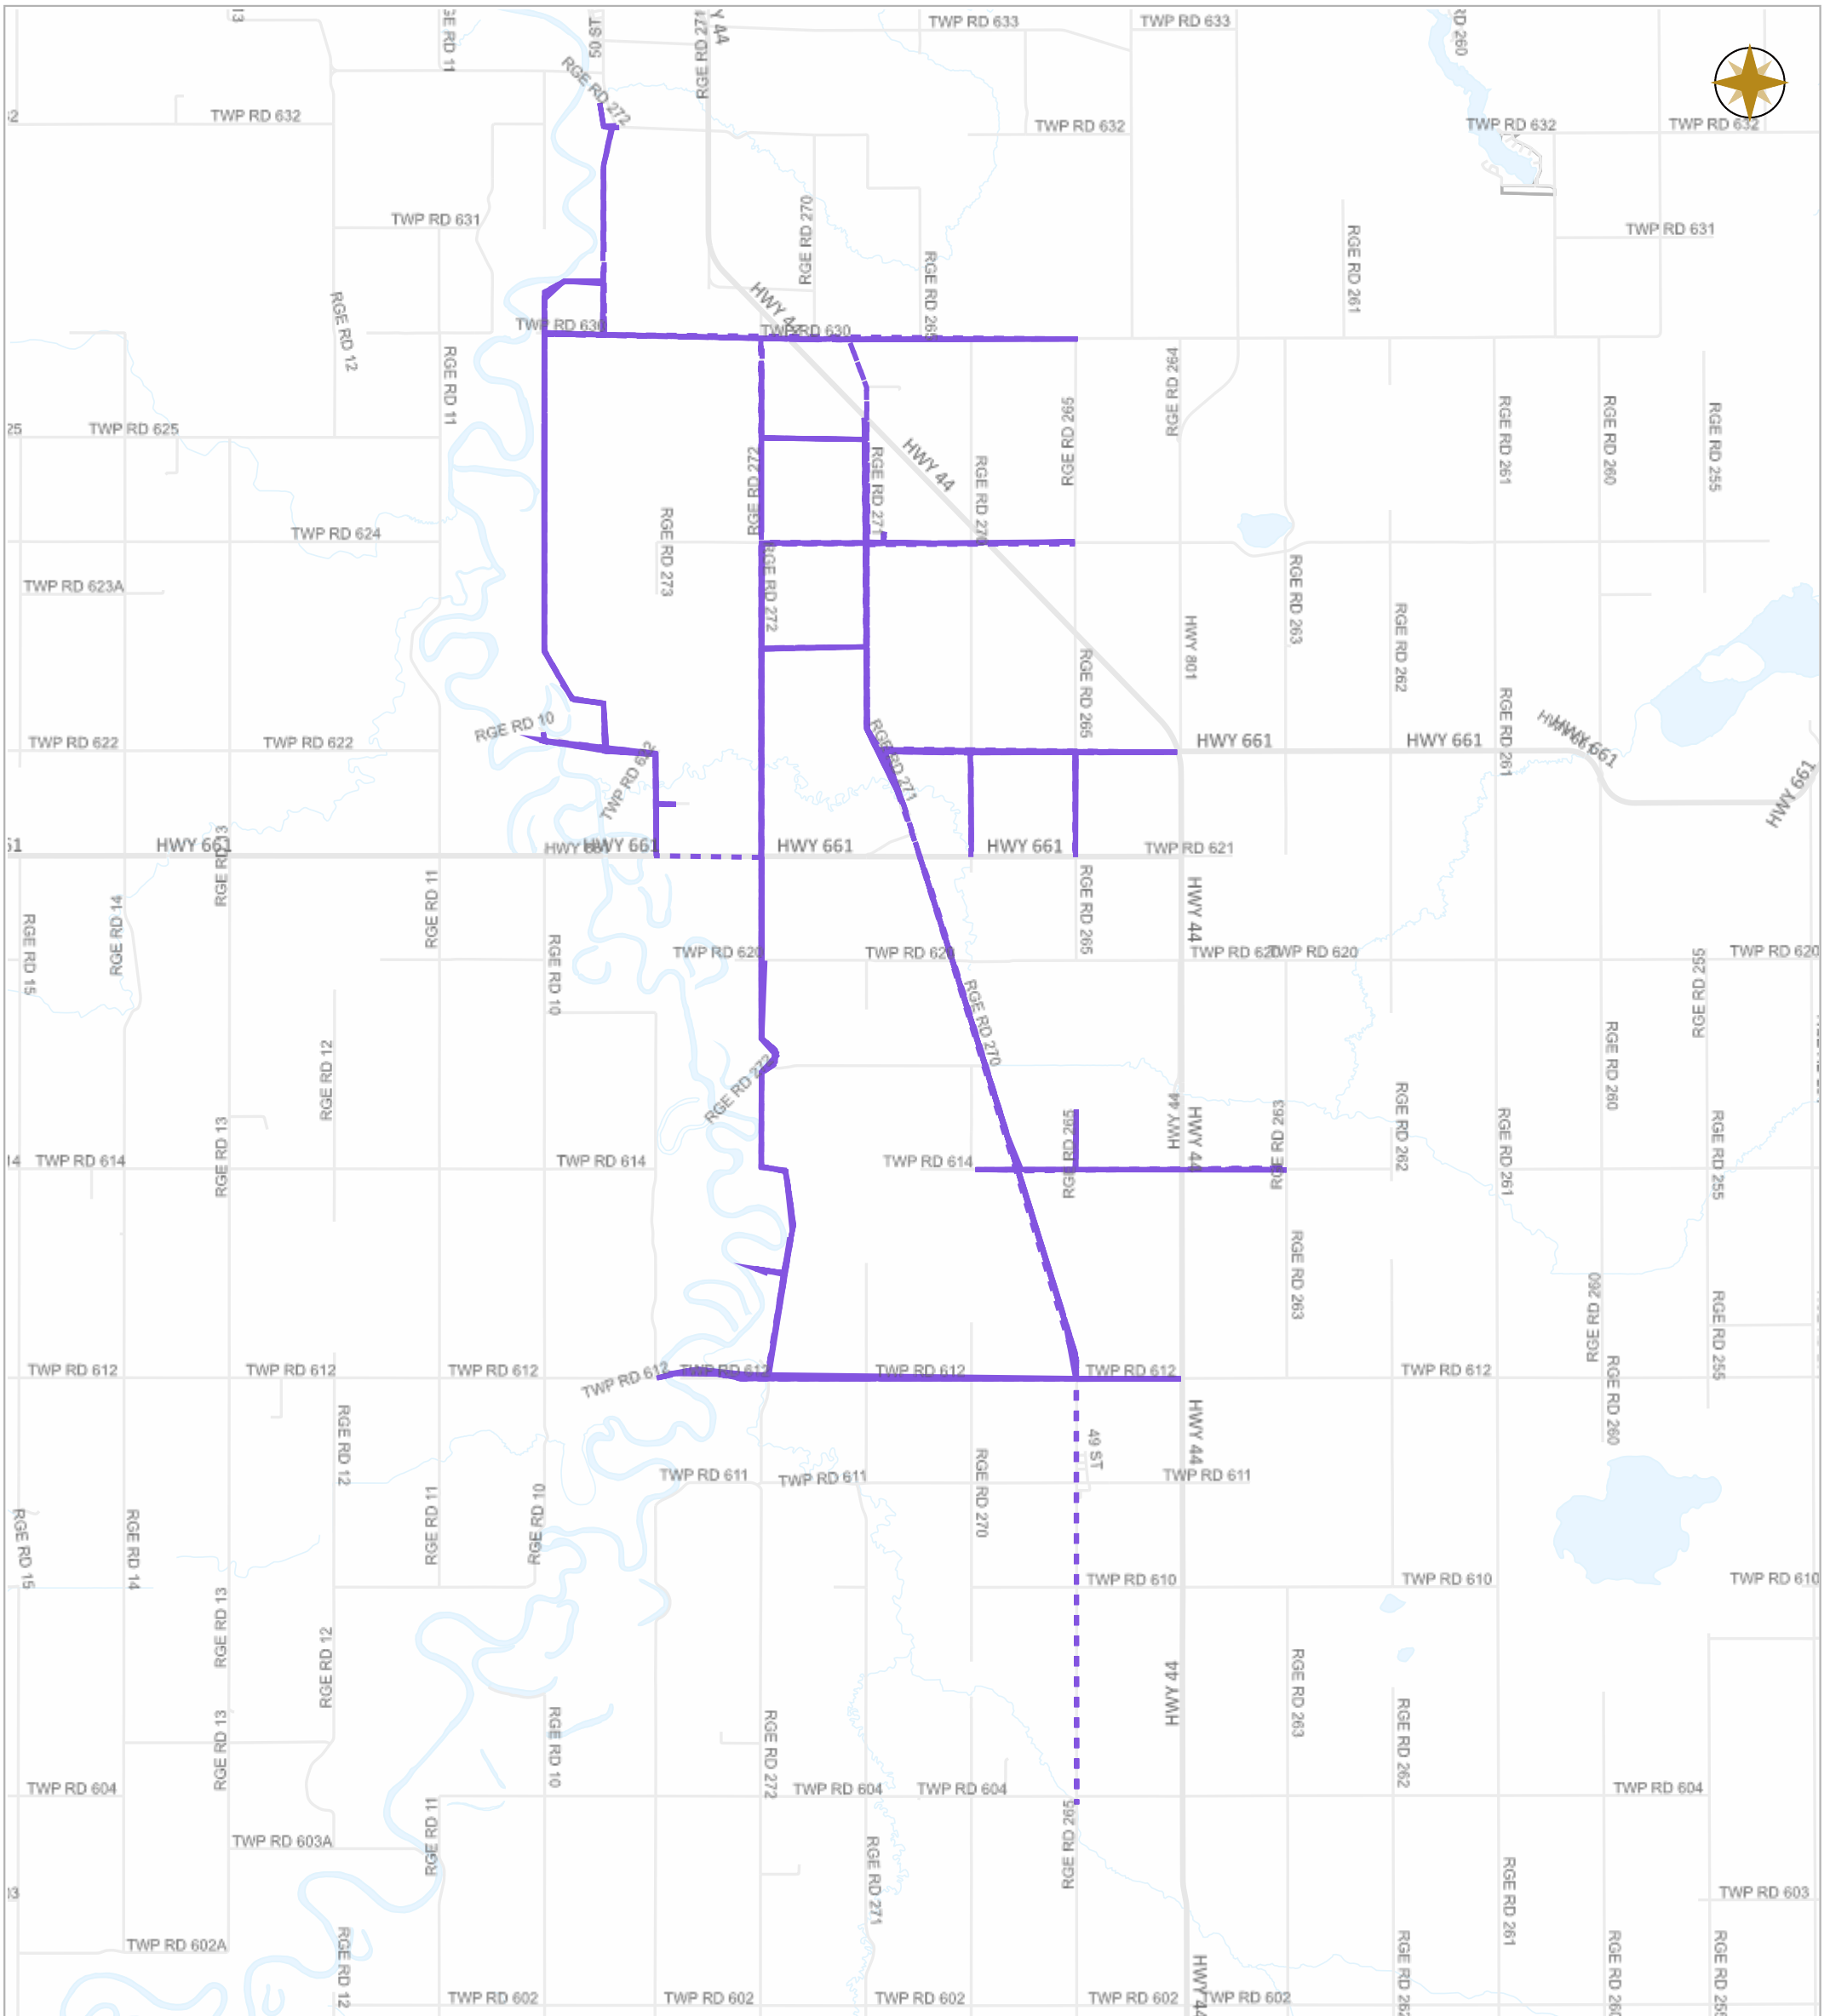

Legend

- Work Layers (Speed 1~7 mile/h)
- - - Tracking
- Roads

WESTLOCK COUNTY MAP

Map Projection: 3TM 114W NAD 83

10336 – 106 Street
Westlock, Alberta T7P 2G1

Tel: 780-349-3346
Toll Free: 1-877-349-5880
Fax: 780-349-2012

Date: Aug.05, 2024