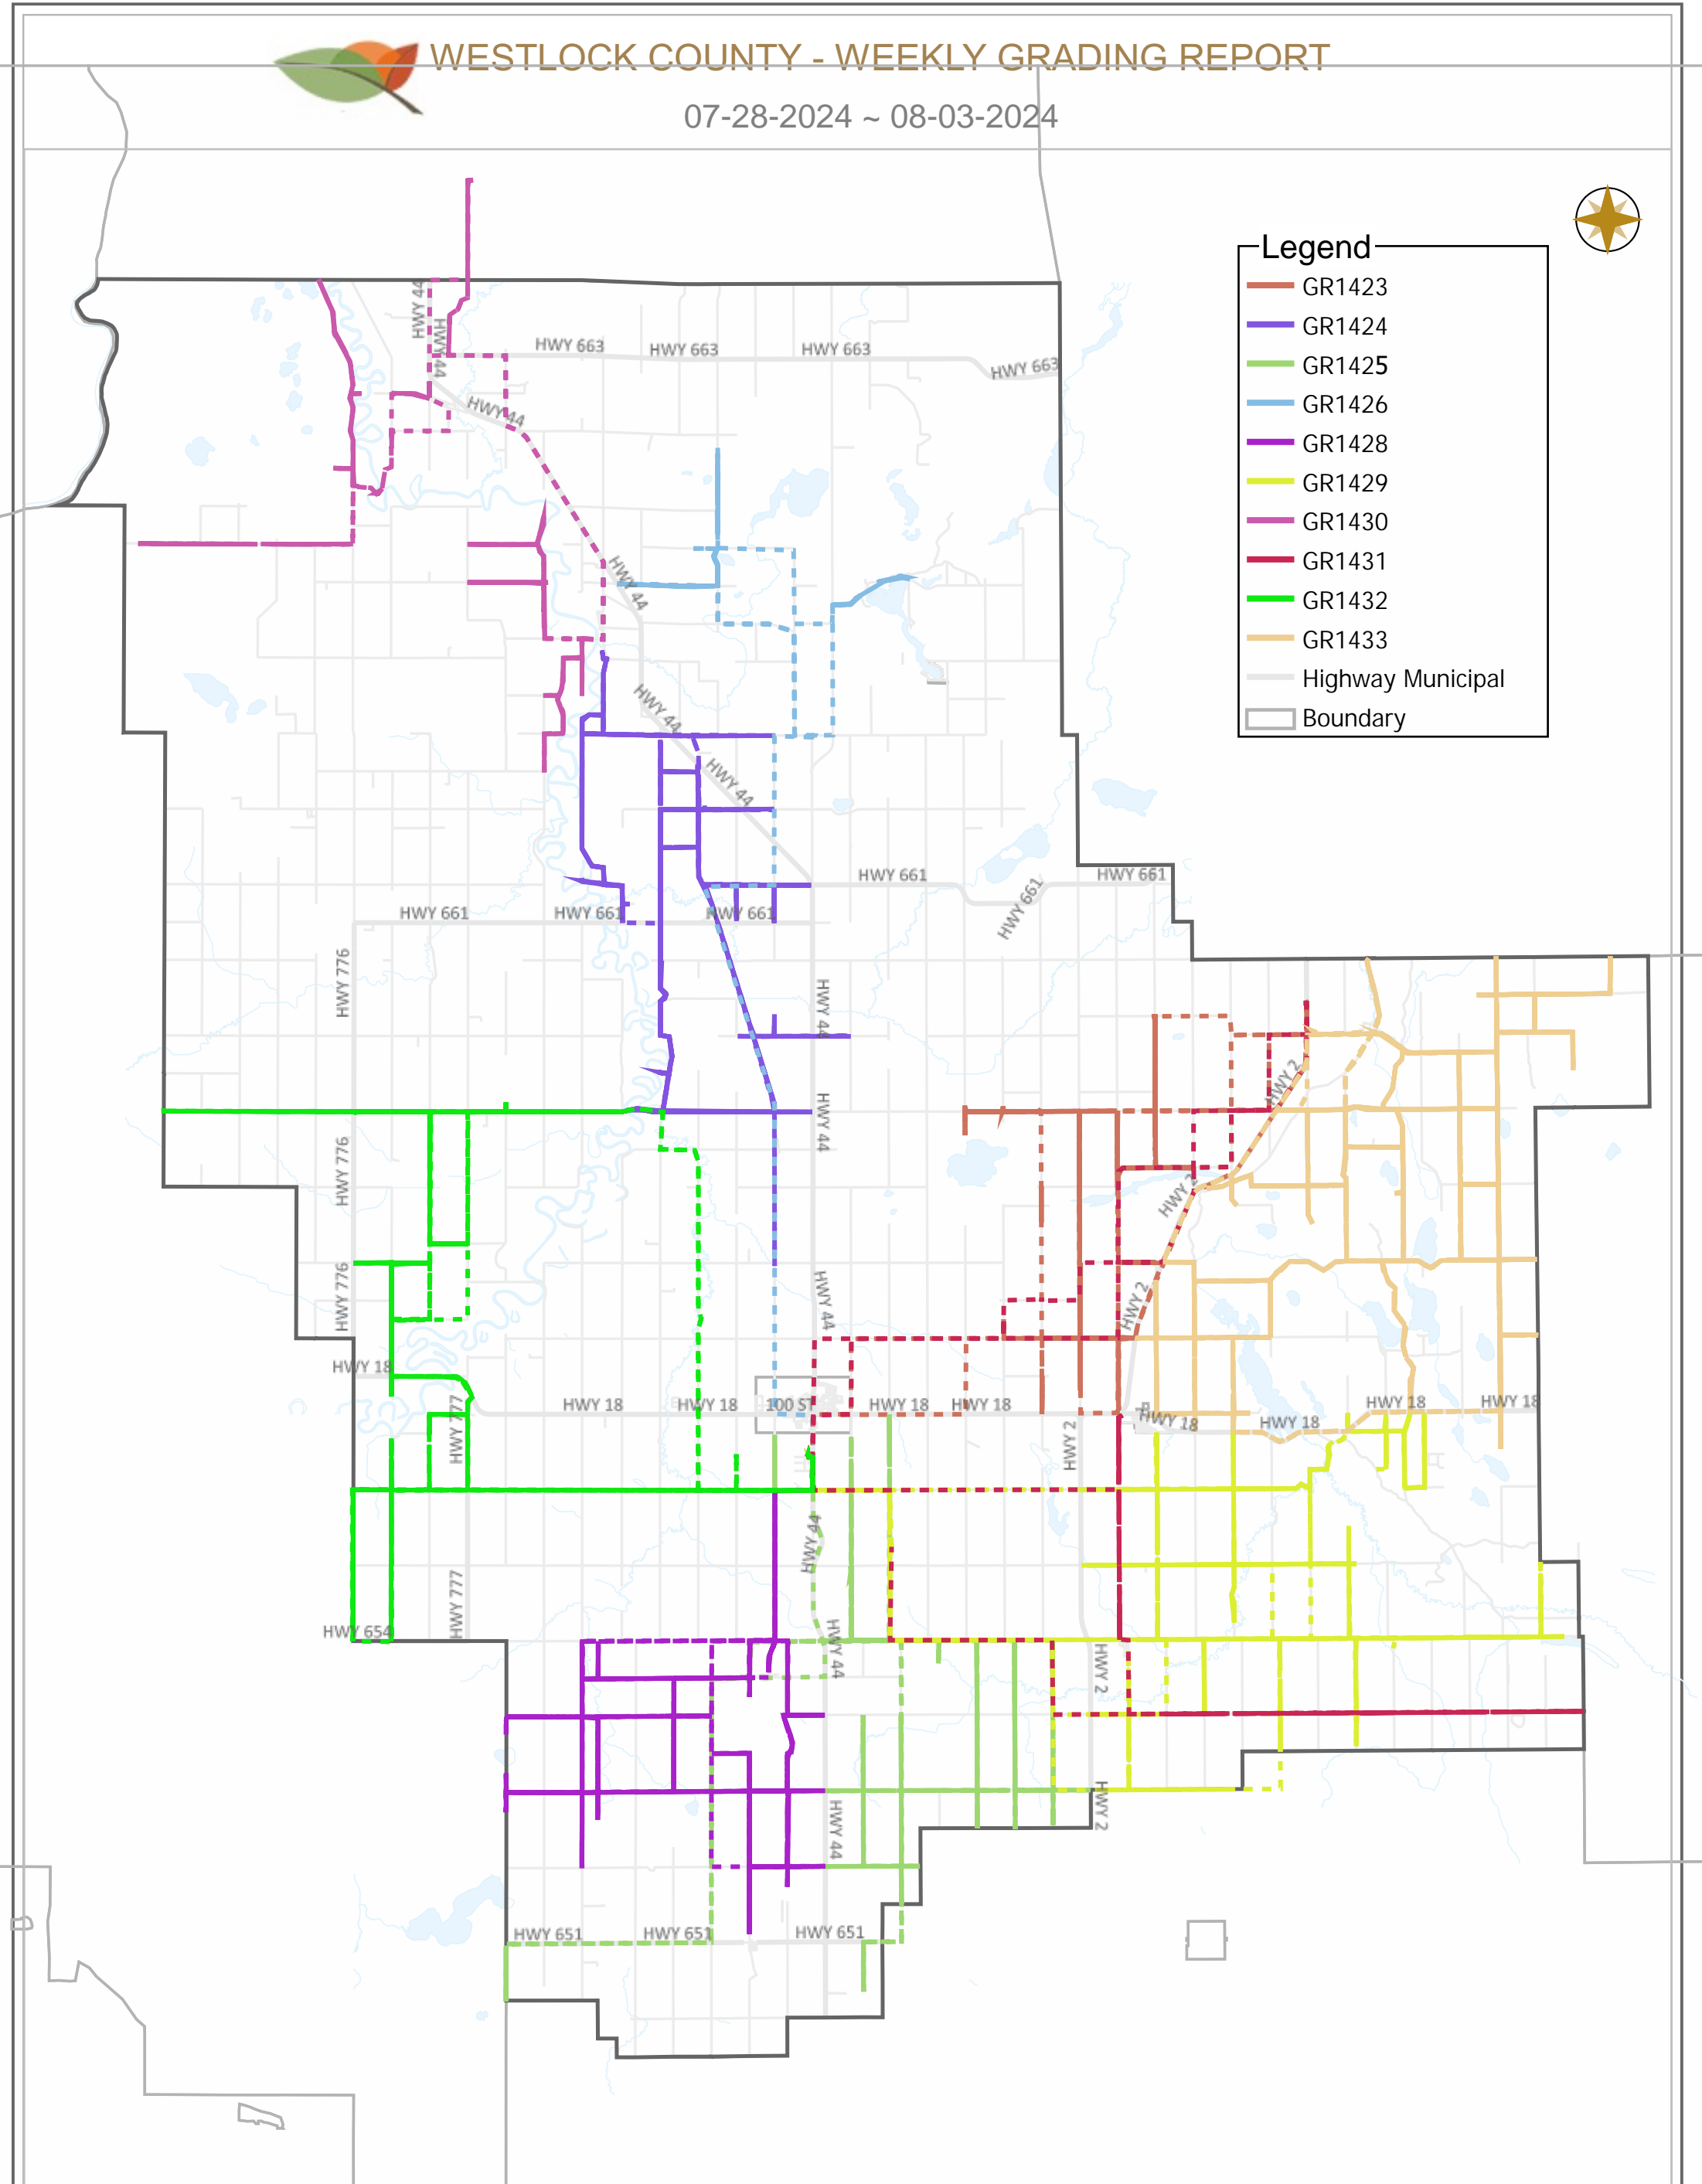

WESTLOCK COUNTY - WEEKLY GRADING REPORT

07-28-2024 ~ 08-03-2024

Legend

- GR1423
- GR1424
- GR1425
- GR1426
- GR1428
- GR1429
- GR1430
- GR1431
- GR1432
- GR1433
- Highway Municipal
- Boundary

WESTLOCK COUNTY MAP

10336 – 106 Street
Westlock, Alberta T7P 2G1
Tel: 780-349-3346
Toll Free: 1-877-349-5880
Fax: 780-349-2012

Map Projection: 3TM 114W NAD 83

Date: Aug.05, 2024

Legend

- Work Layers (Speed 1~7 mile/h)
- - - Tracking
- Roads

WESTLOCK COUNTY MAP

Map Projection: 3TM 114W NAD 83

10336 – 106 Street
Westlock, Alberta T7P 2G1

Tel: 780-349-3346
Toll Free: 1-877-349-5880
Fax: 780-349-2012

Date: Aug.05, 2024

Legend

- Work Layers (Speed 1~7 mile/h)
- - - Tracking
- Roads