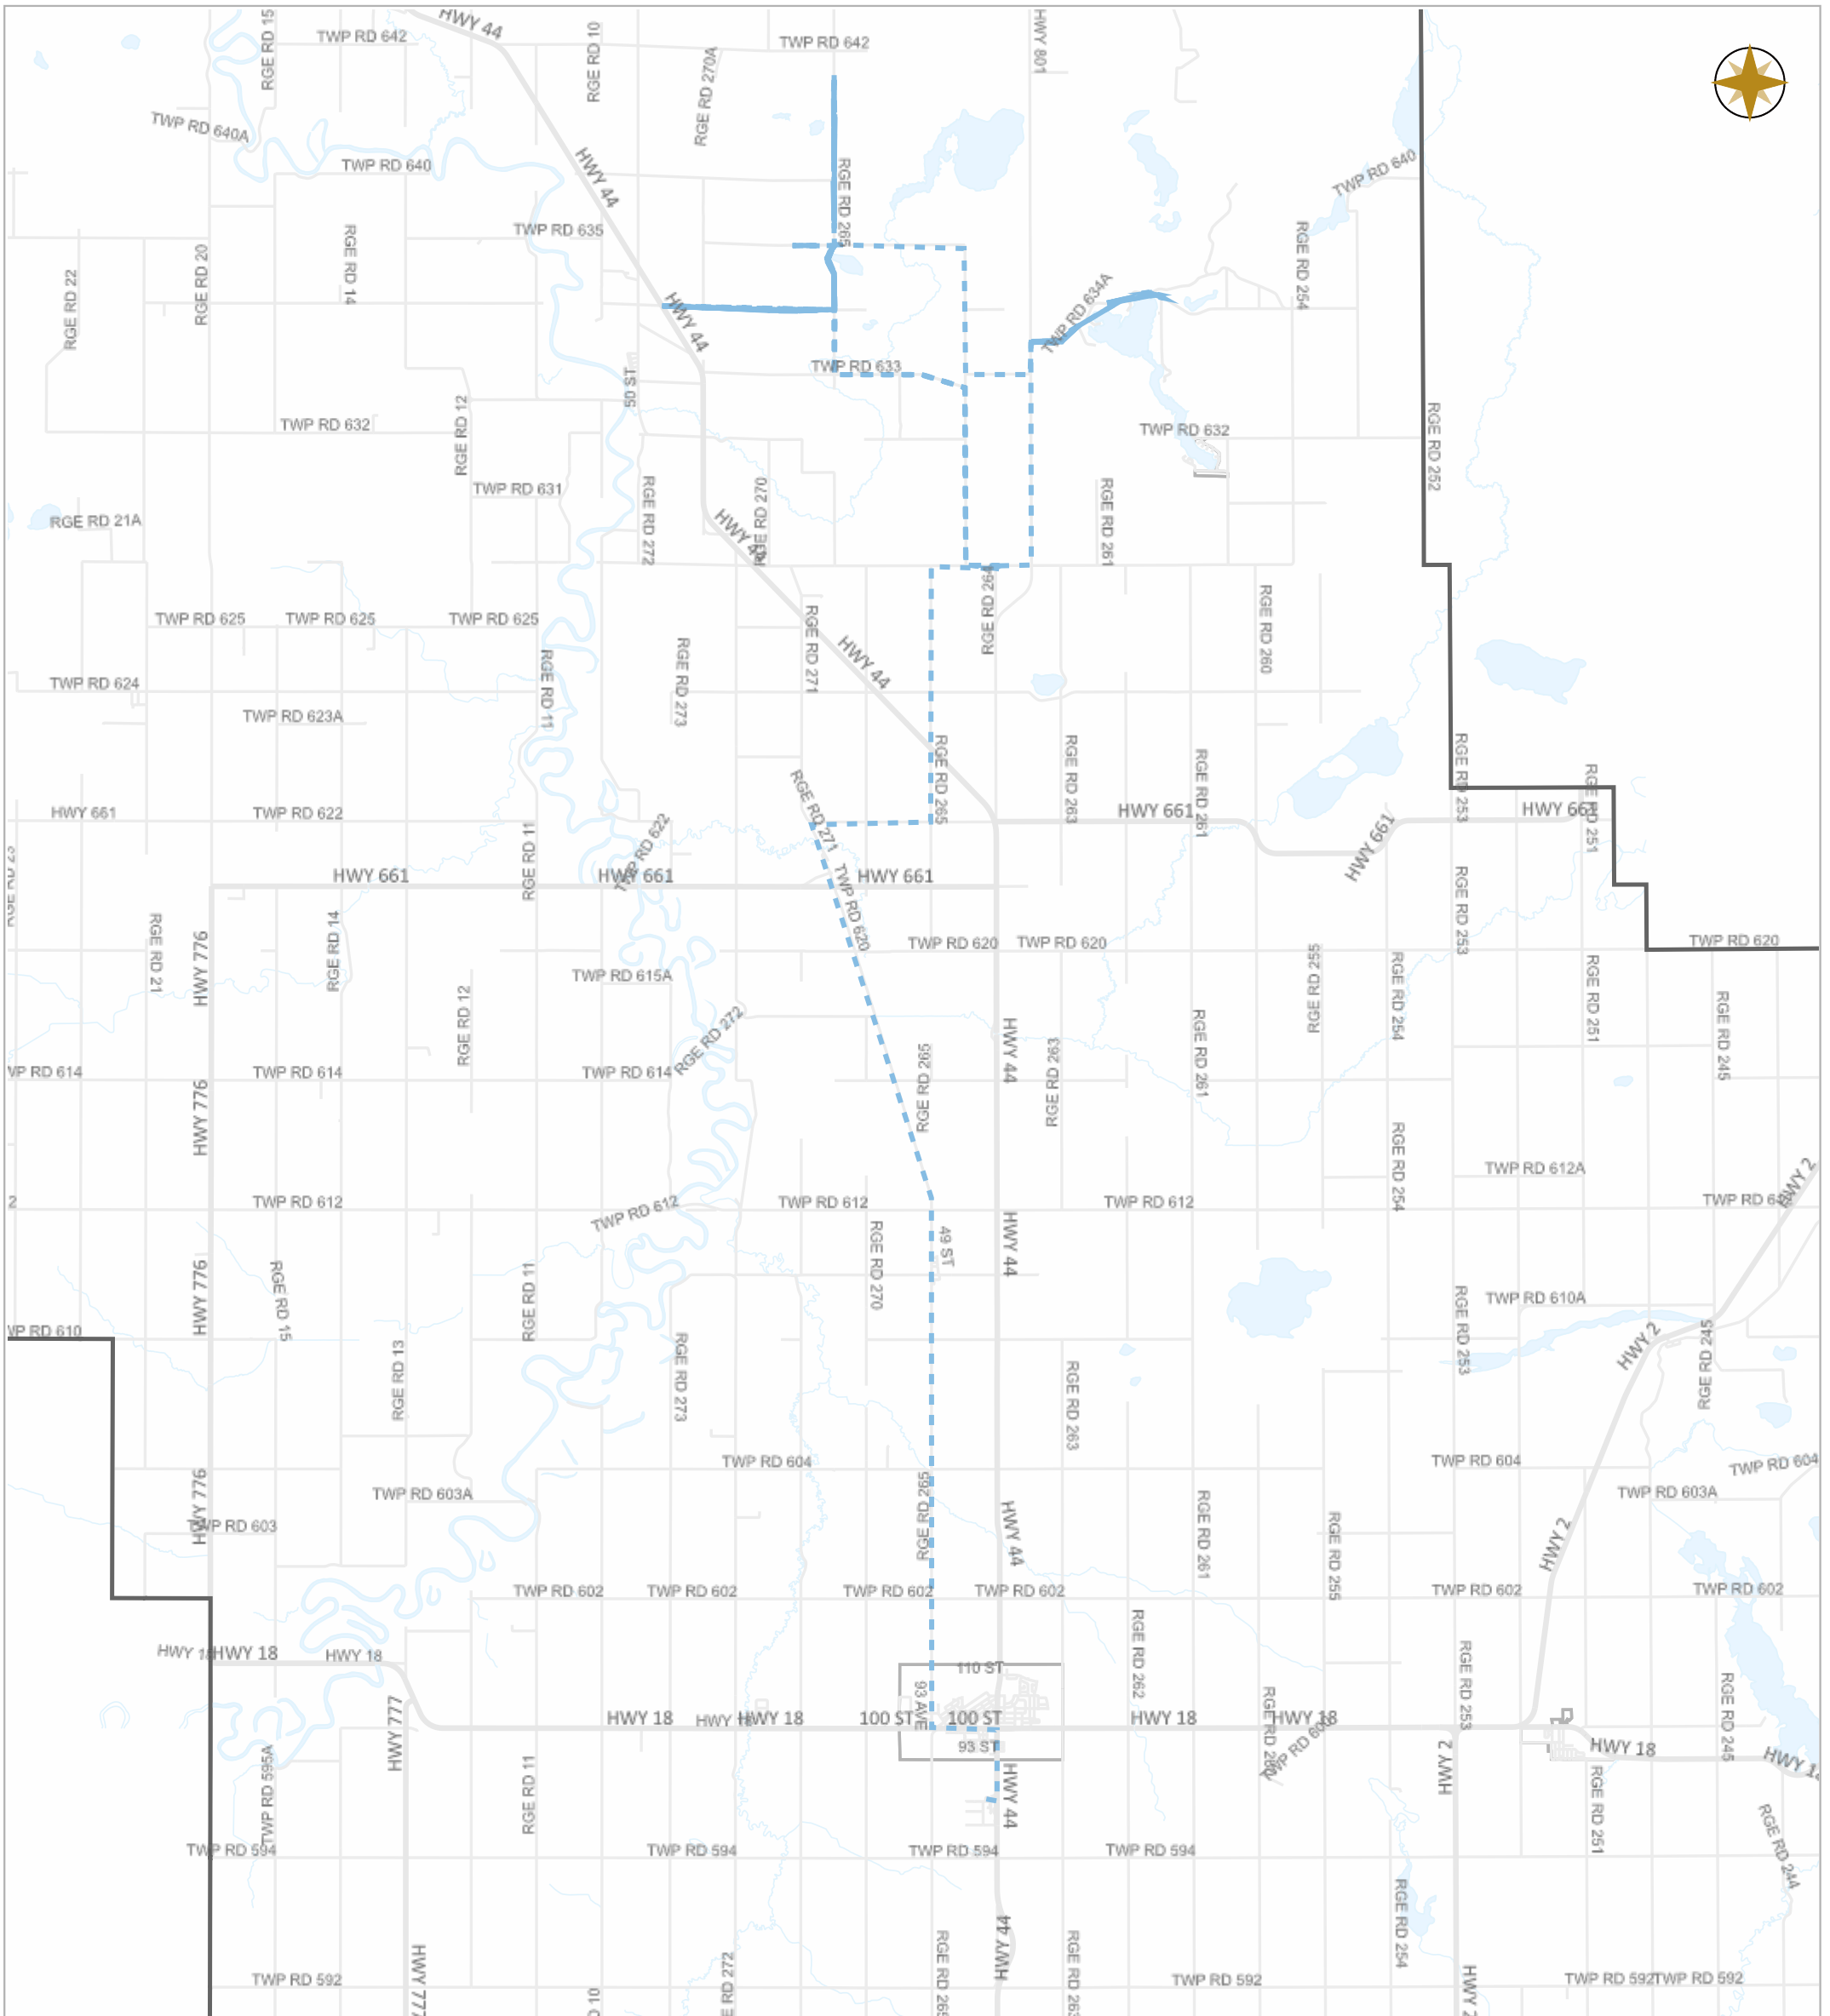

Scale	Legend — Work Layers (Speed 1~7 mile/h) - - - Tracking — Roads	WESTLOCK COUNTY MAP Map Projection: 3TM 114W NAD 83	10336 – 106 Street Westlock, Alberta T7P 2G1 Tel: 780-349-3346 Toll Free: 1-877-349-5880 Fax: 780-349-2012 Date: Aug.05, 2024