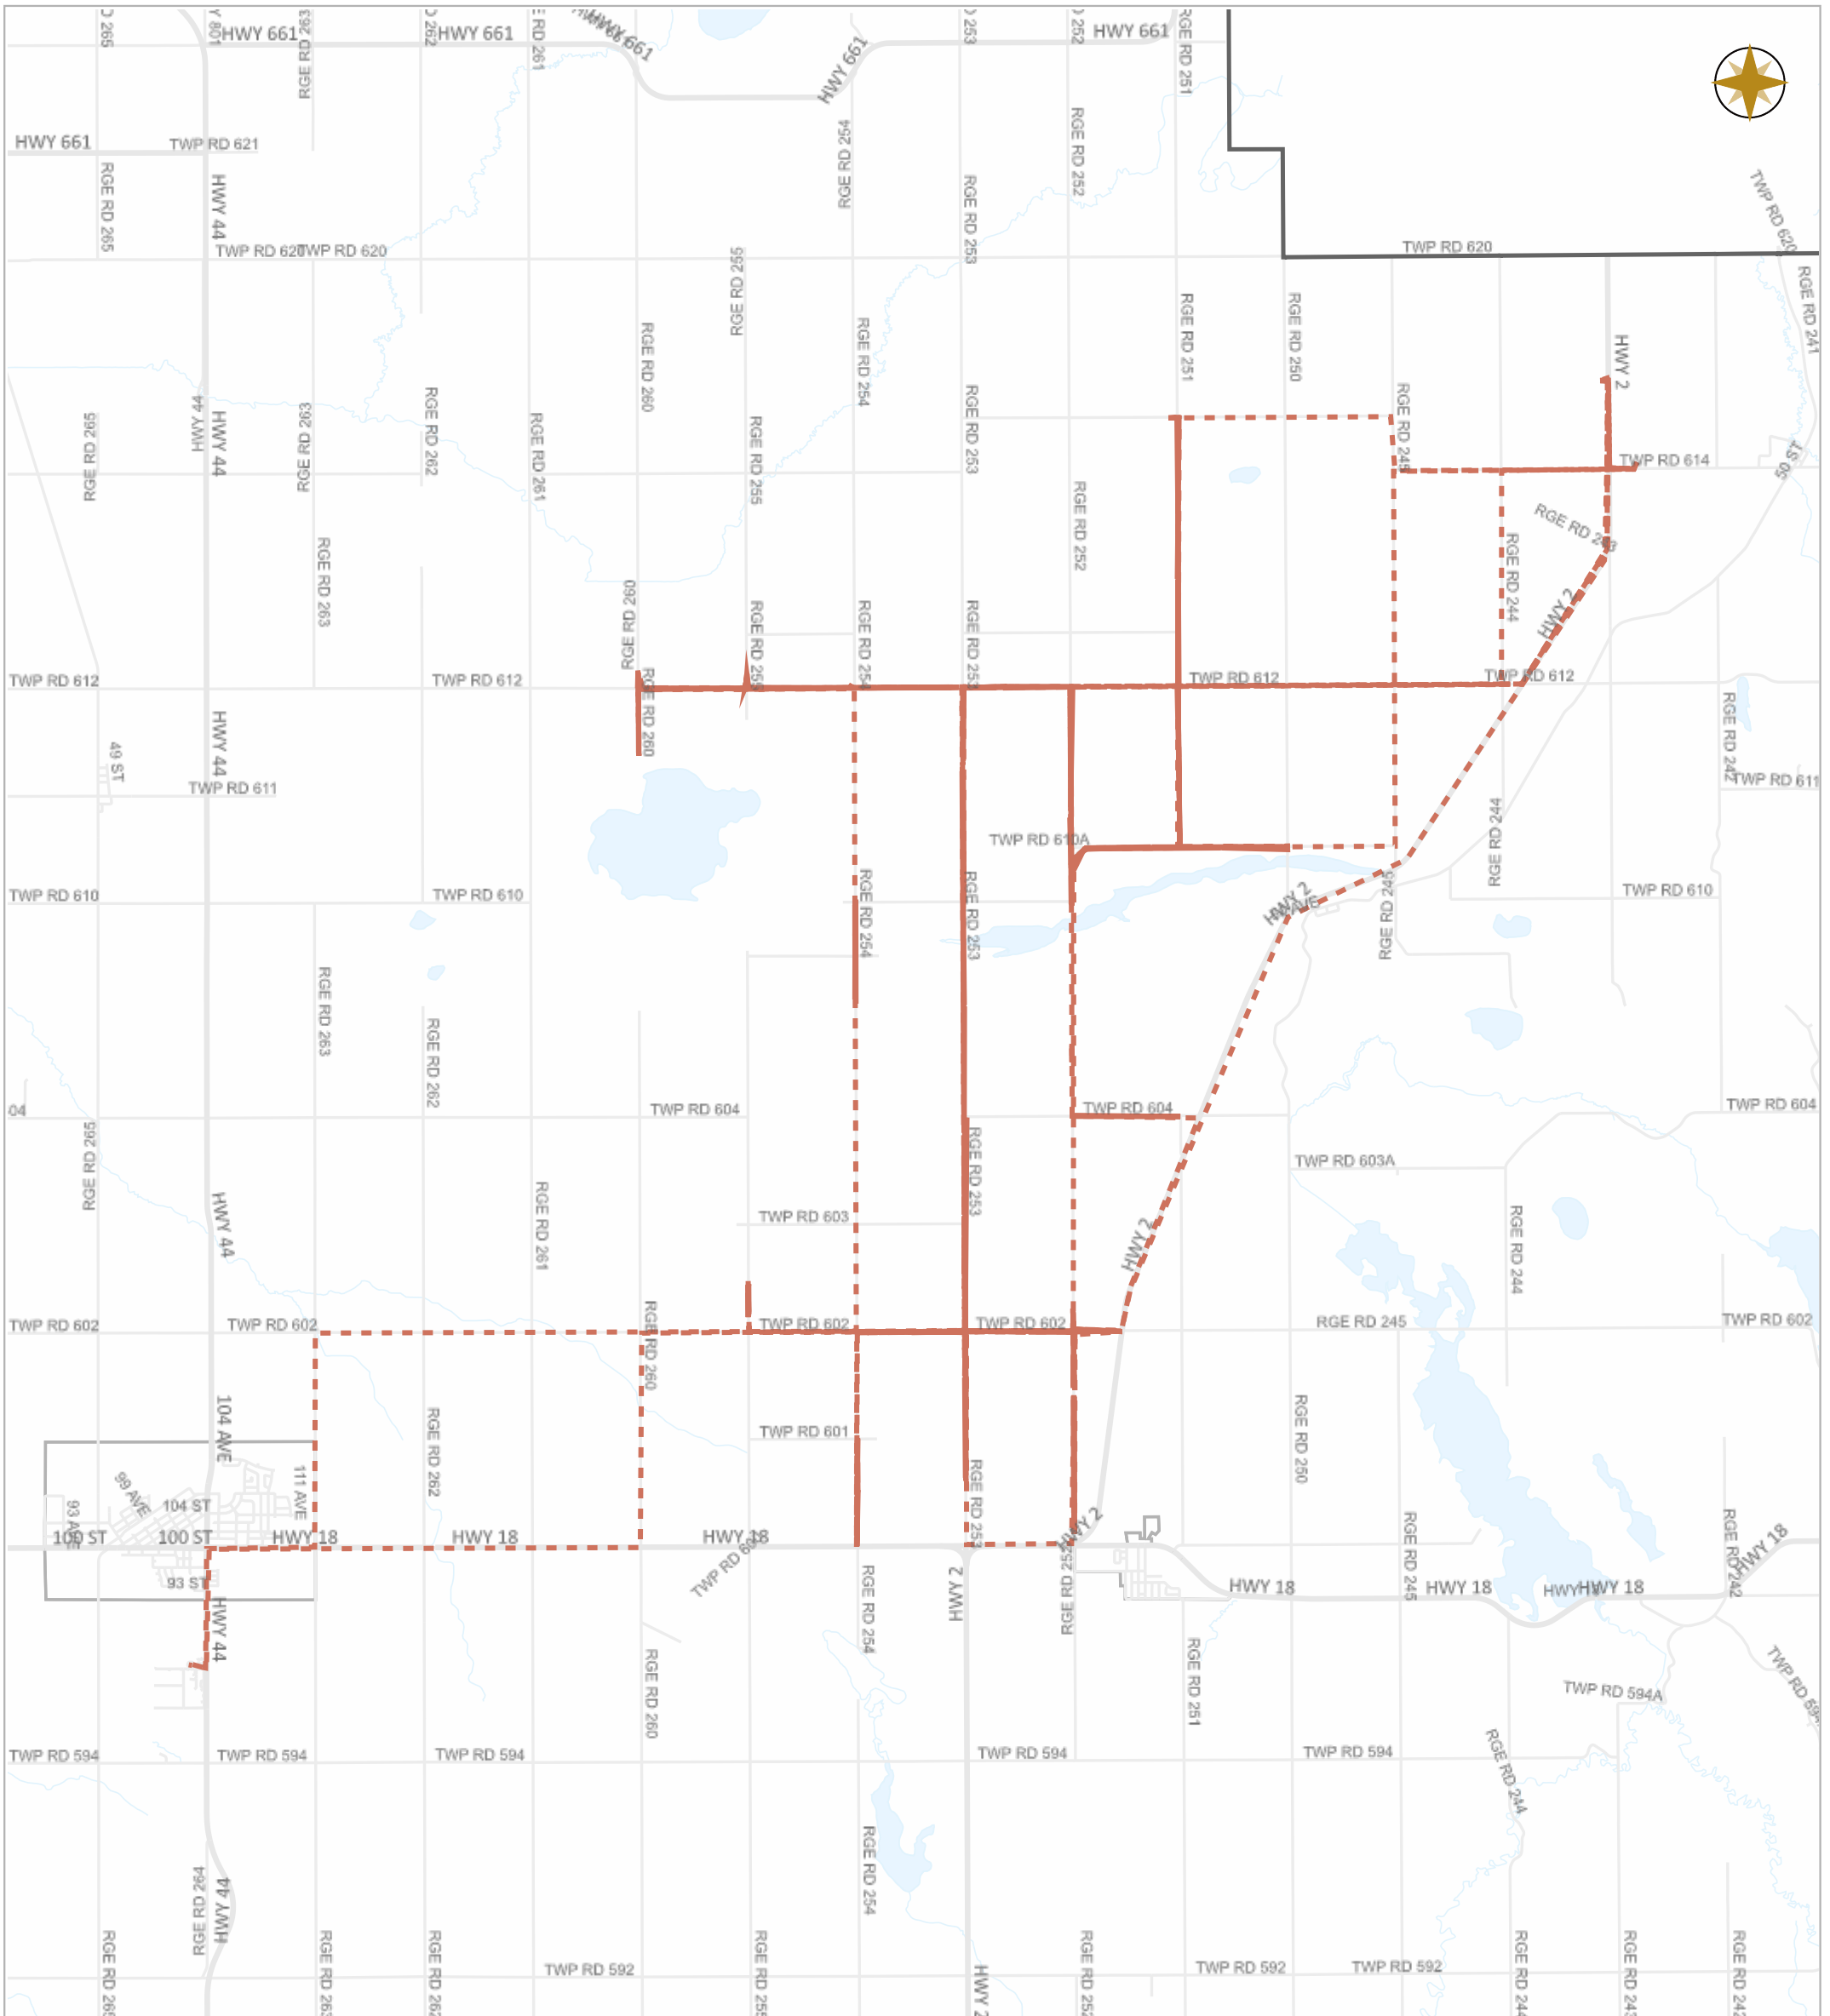

WESTLOCK COUNTY - WEEKLY GRADING REPORT

07-28-2024 ~ 08-03-2024

Legend

- GR1423
- GR1424
- GR1425
- GR1426
- GR1428
- GR1429
- GR1430
- GR1431
- GR1432
- GR1433
- Highway Municipal
- Boundary

WESTLOCK COUNTY MAP

10336 – 106 Street
Westlock, Alberta T7P 2G1
Tel: 780-349-3346
Toll Free: 1-877-349-5880
Fax: 780-349-2012

Map Projection: 3TM 114W NAD 83

Date: Aug.05, 2024

Legend

- Work Layers (Speed 1~7 mile/h)
- - - Tracking
- Roads