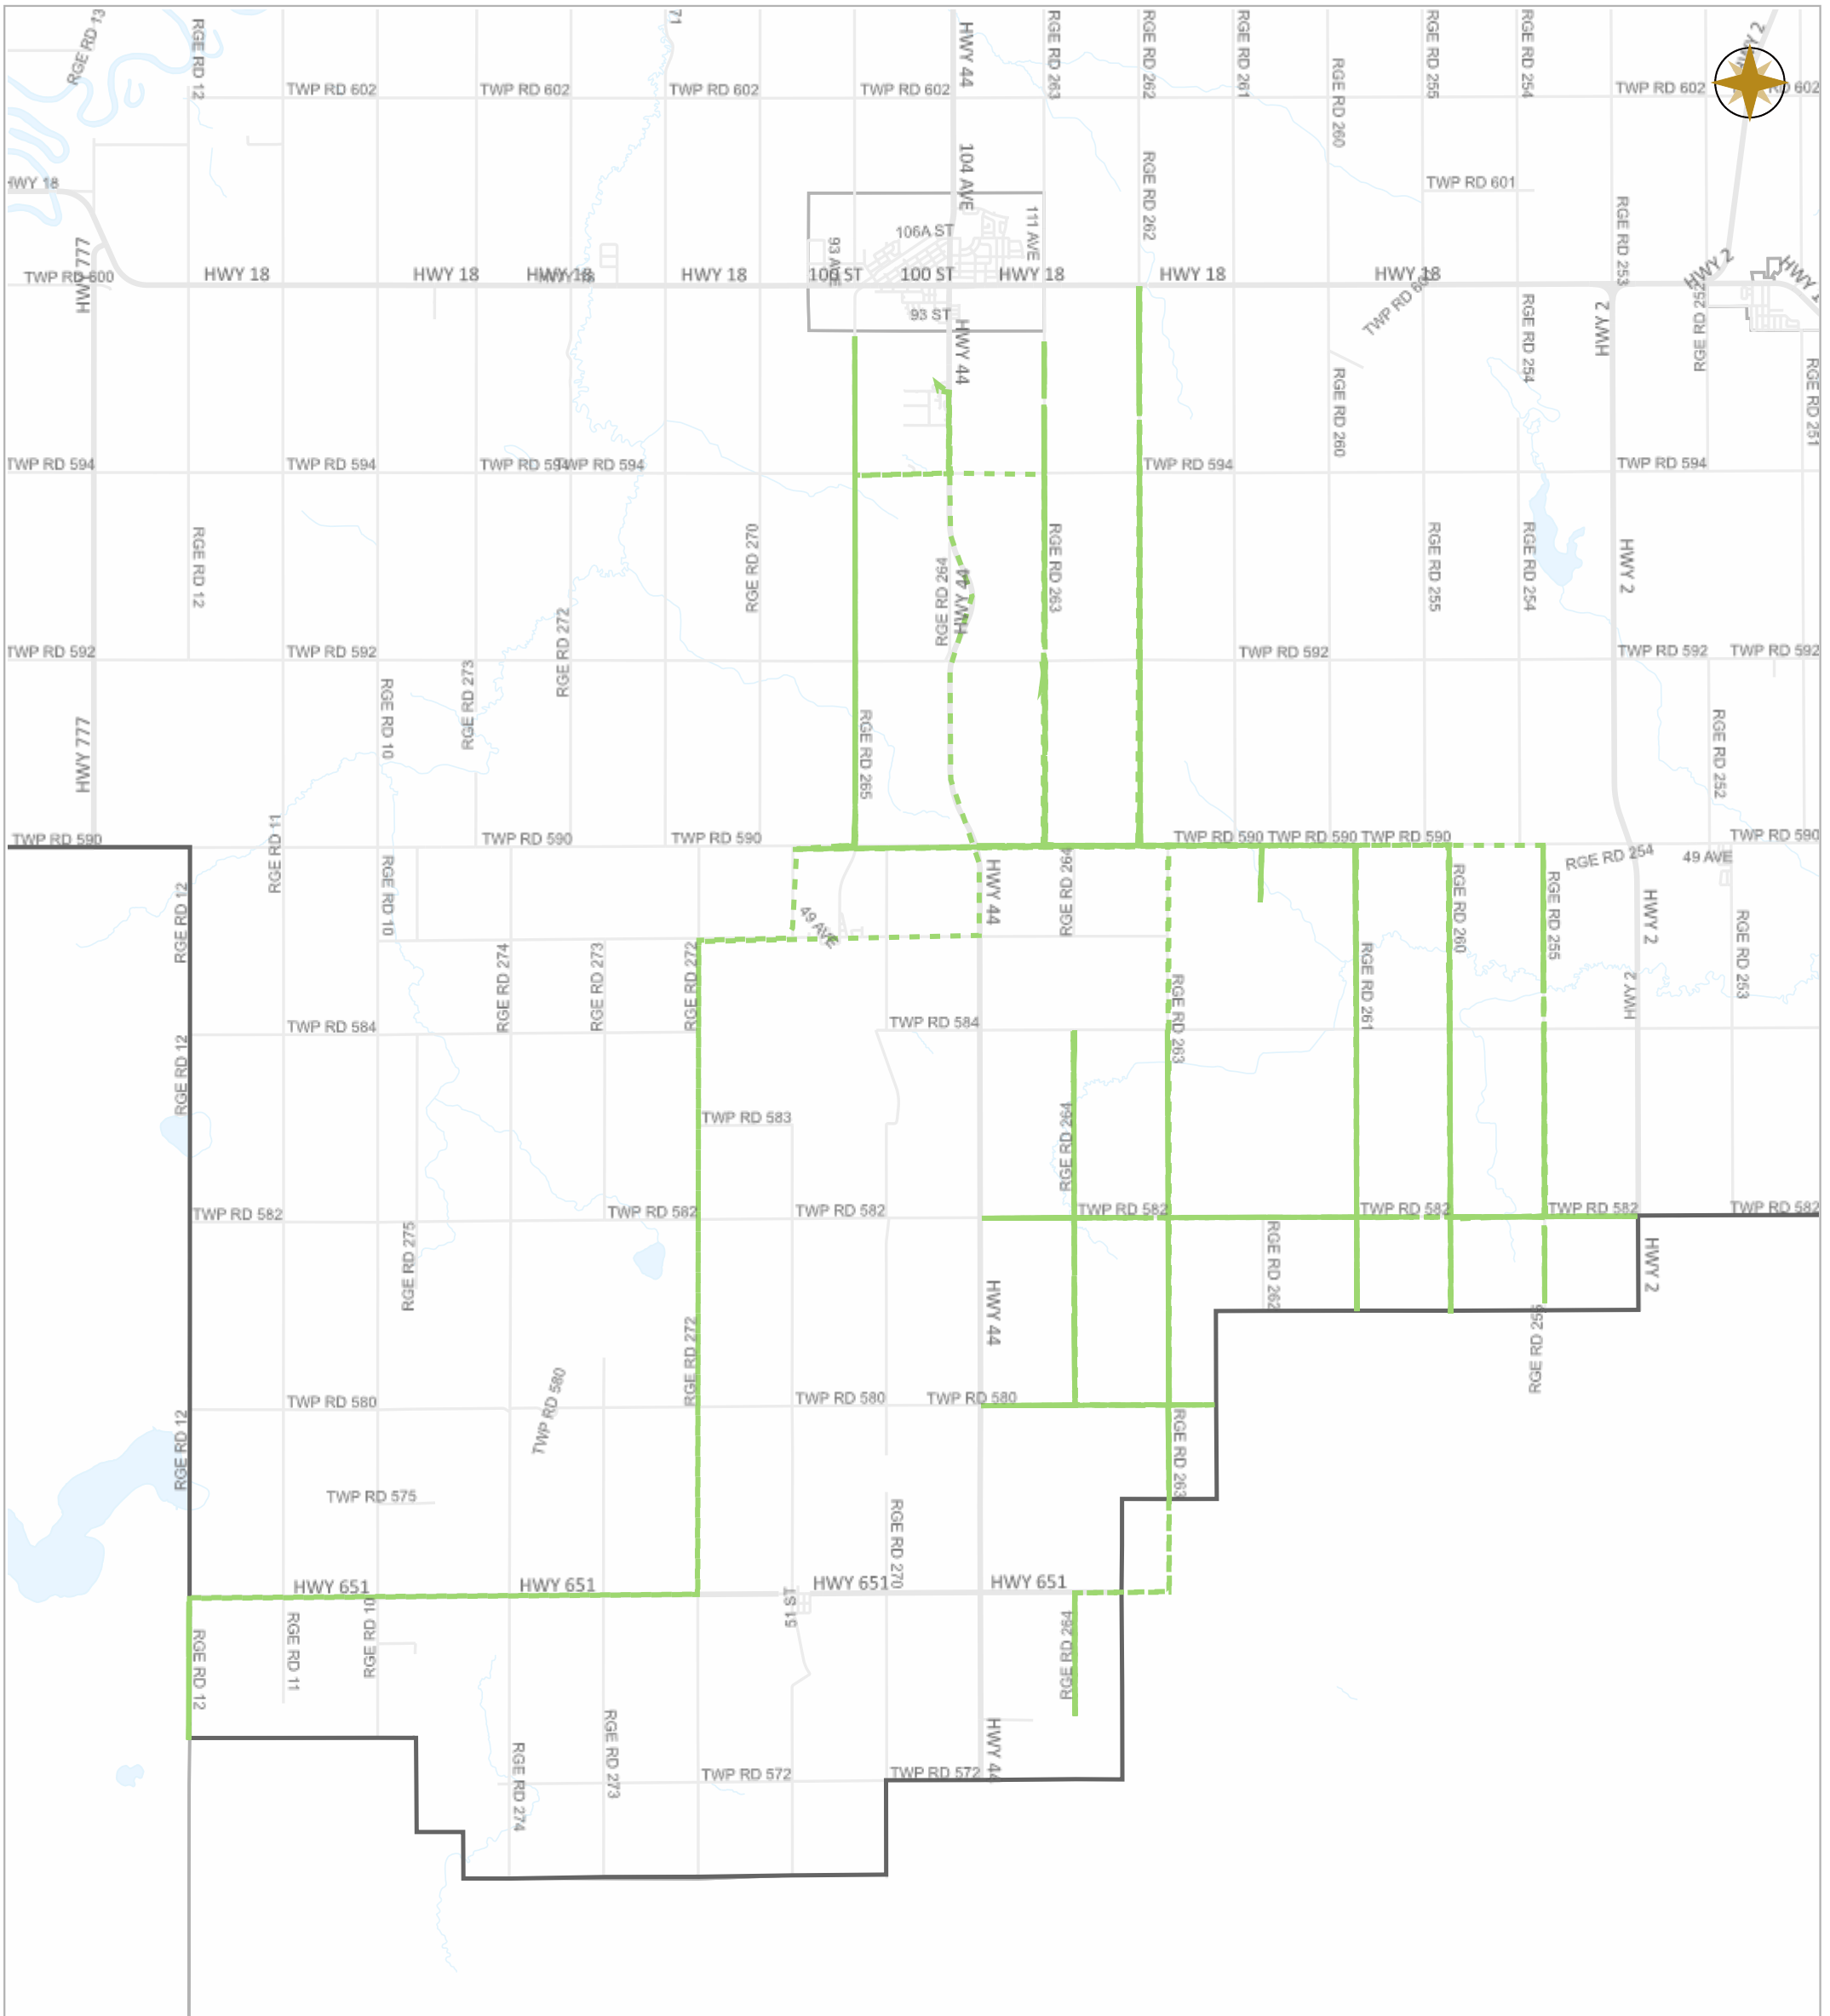

Legend

- Work Layers (Speed 1~7 mile/h)
- - - Tracking
- Roads

WESTLOCK COUNTY MAP

Map Projection: 3TM 114W NAD 83

10336 – 106 Street
Westlock, Alberta T7P 2G1
Tel: 780-349-3346
Toll Free: 1-877-349-5880
Fax: 780-349-2012

Date: Aug.05, 2024