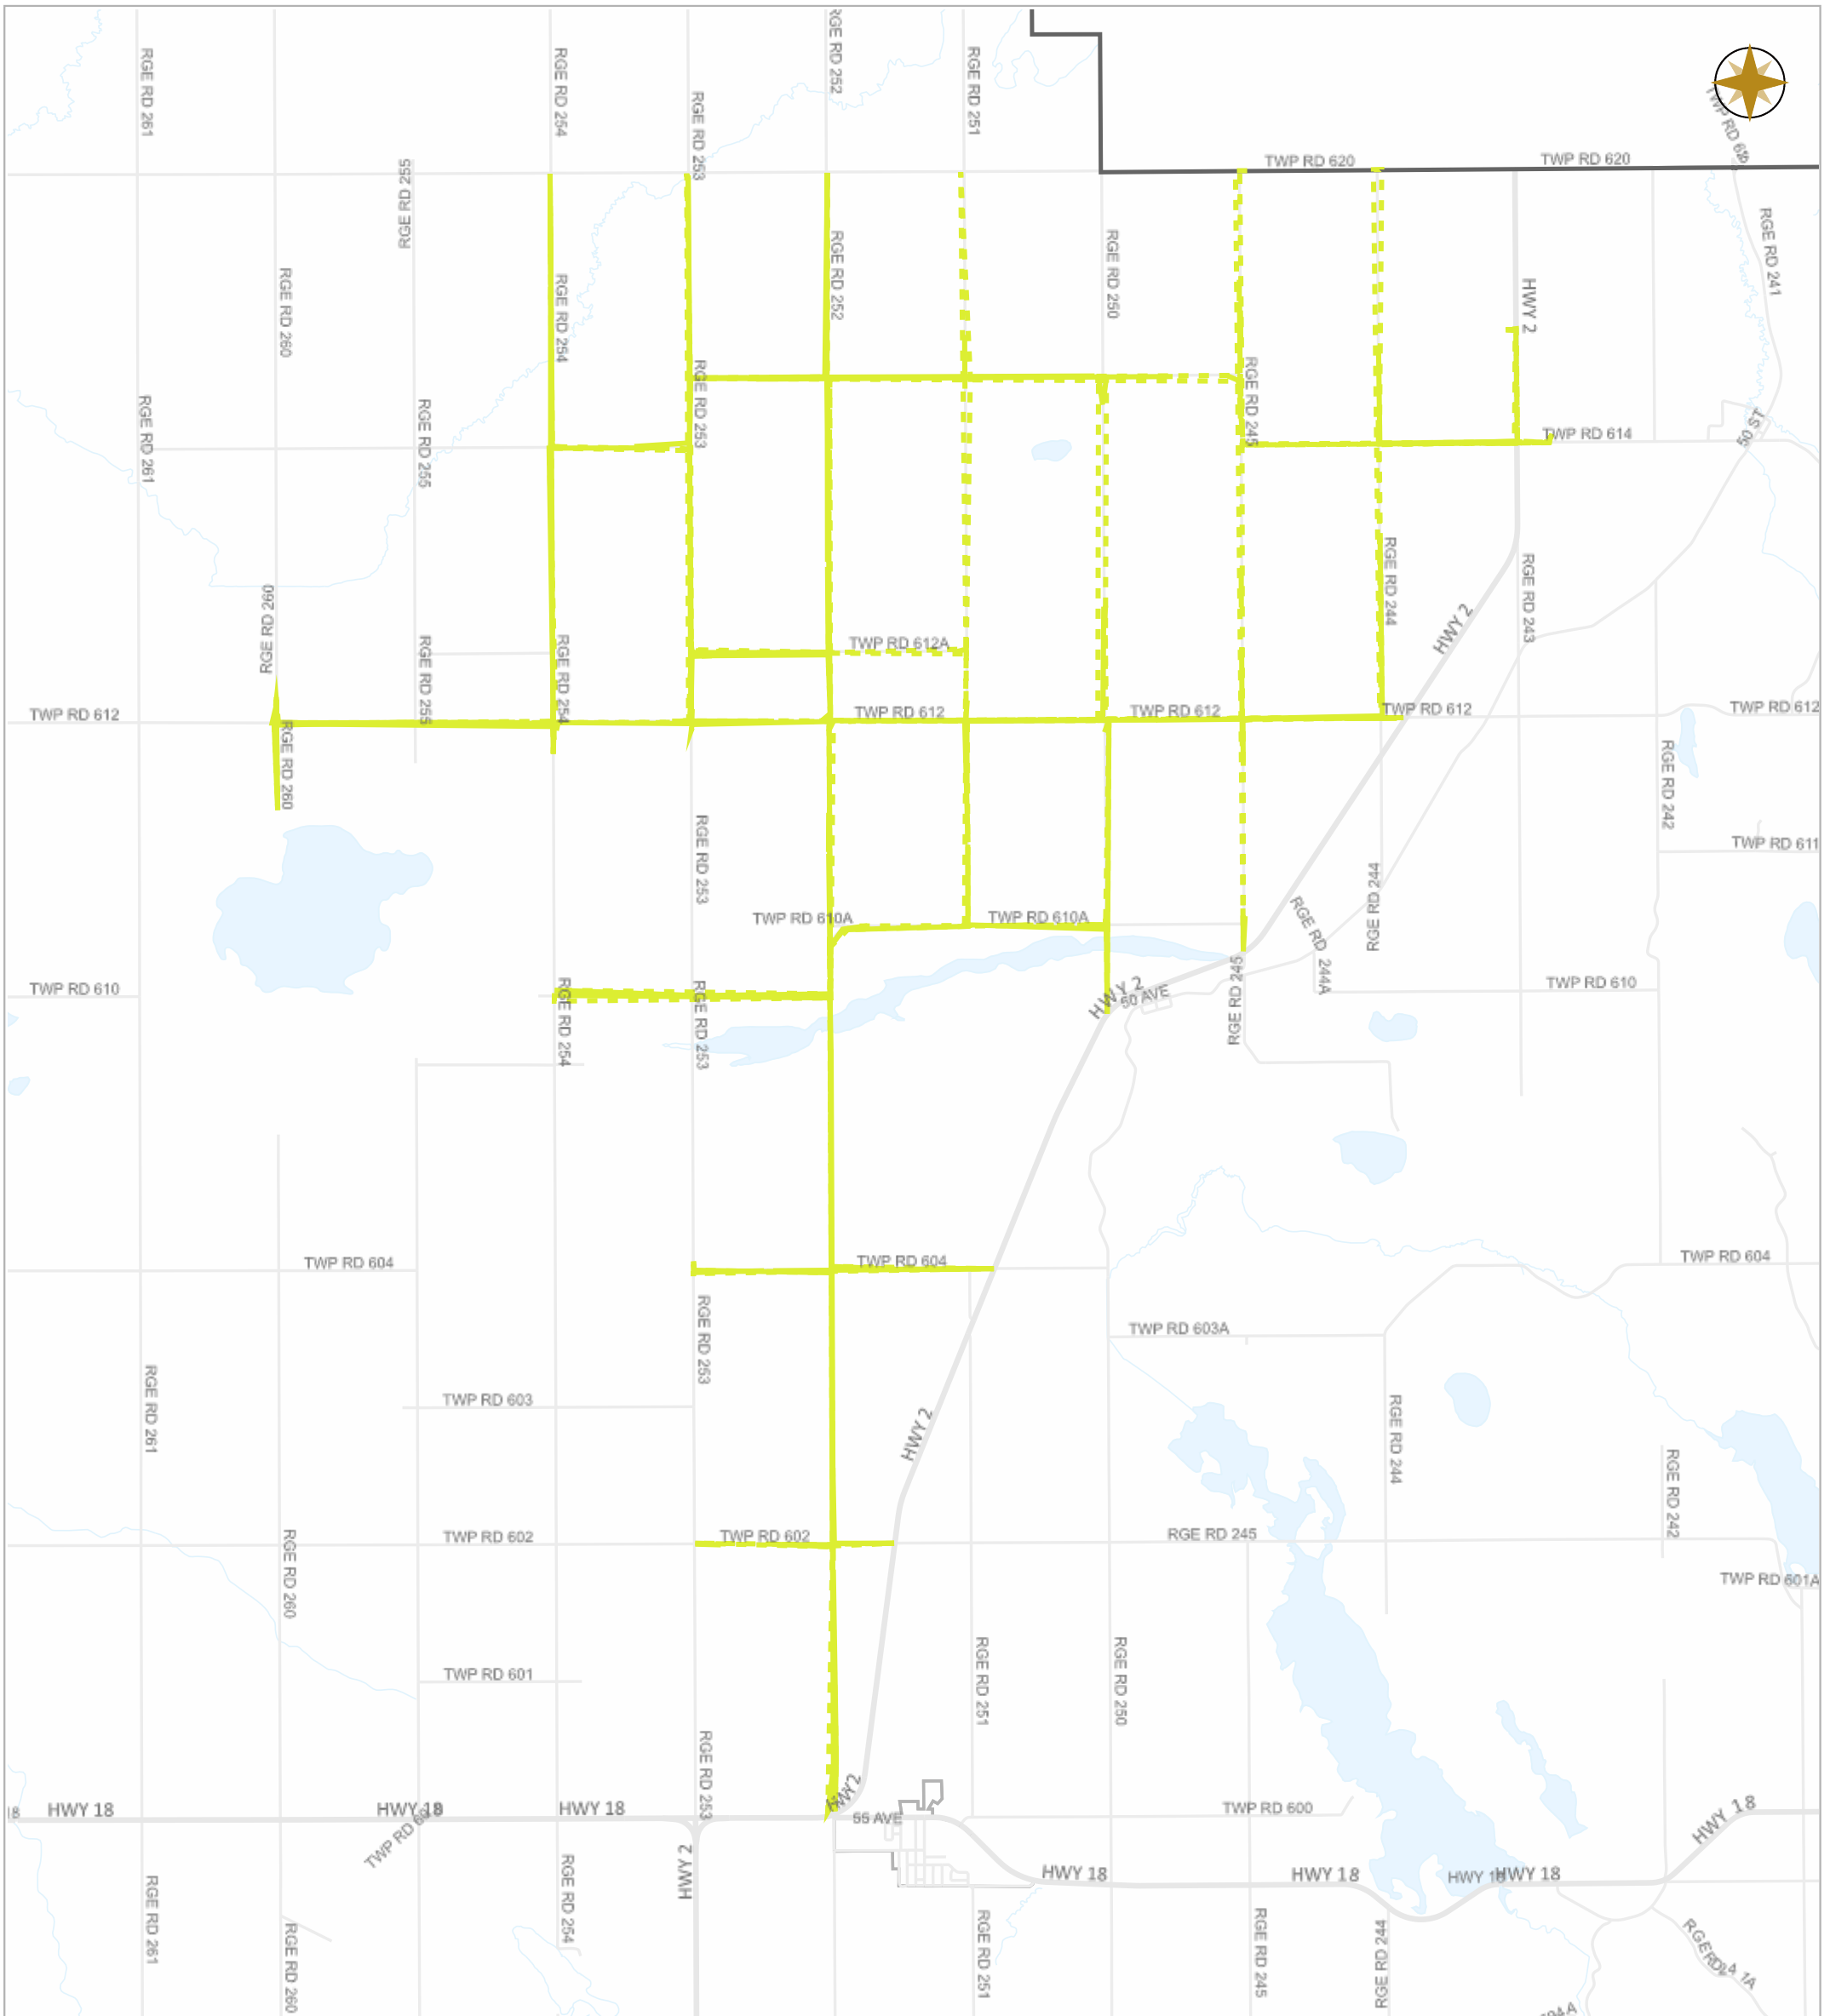

Scale

Legend

- Work Layers (Speed 1~12 mile/h)
- - - Tracking
- Roads

WESTLOCK COUNTY MAP

Map Projection: 3TM 114W NAD 83

10336 – 106 Street
Westlock, Alberta T7P 2G1

Tel: 780-349-3346
Toll Free: 1-877-349-5880
Fax: 780-349-2012

Date: Feb.14, 2022