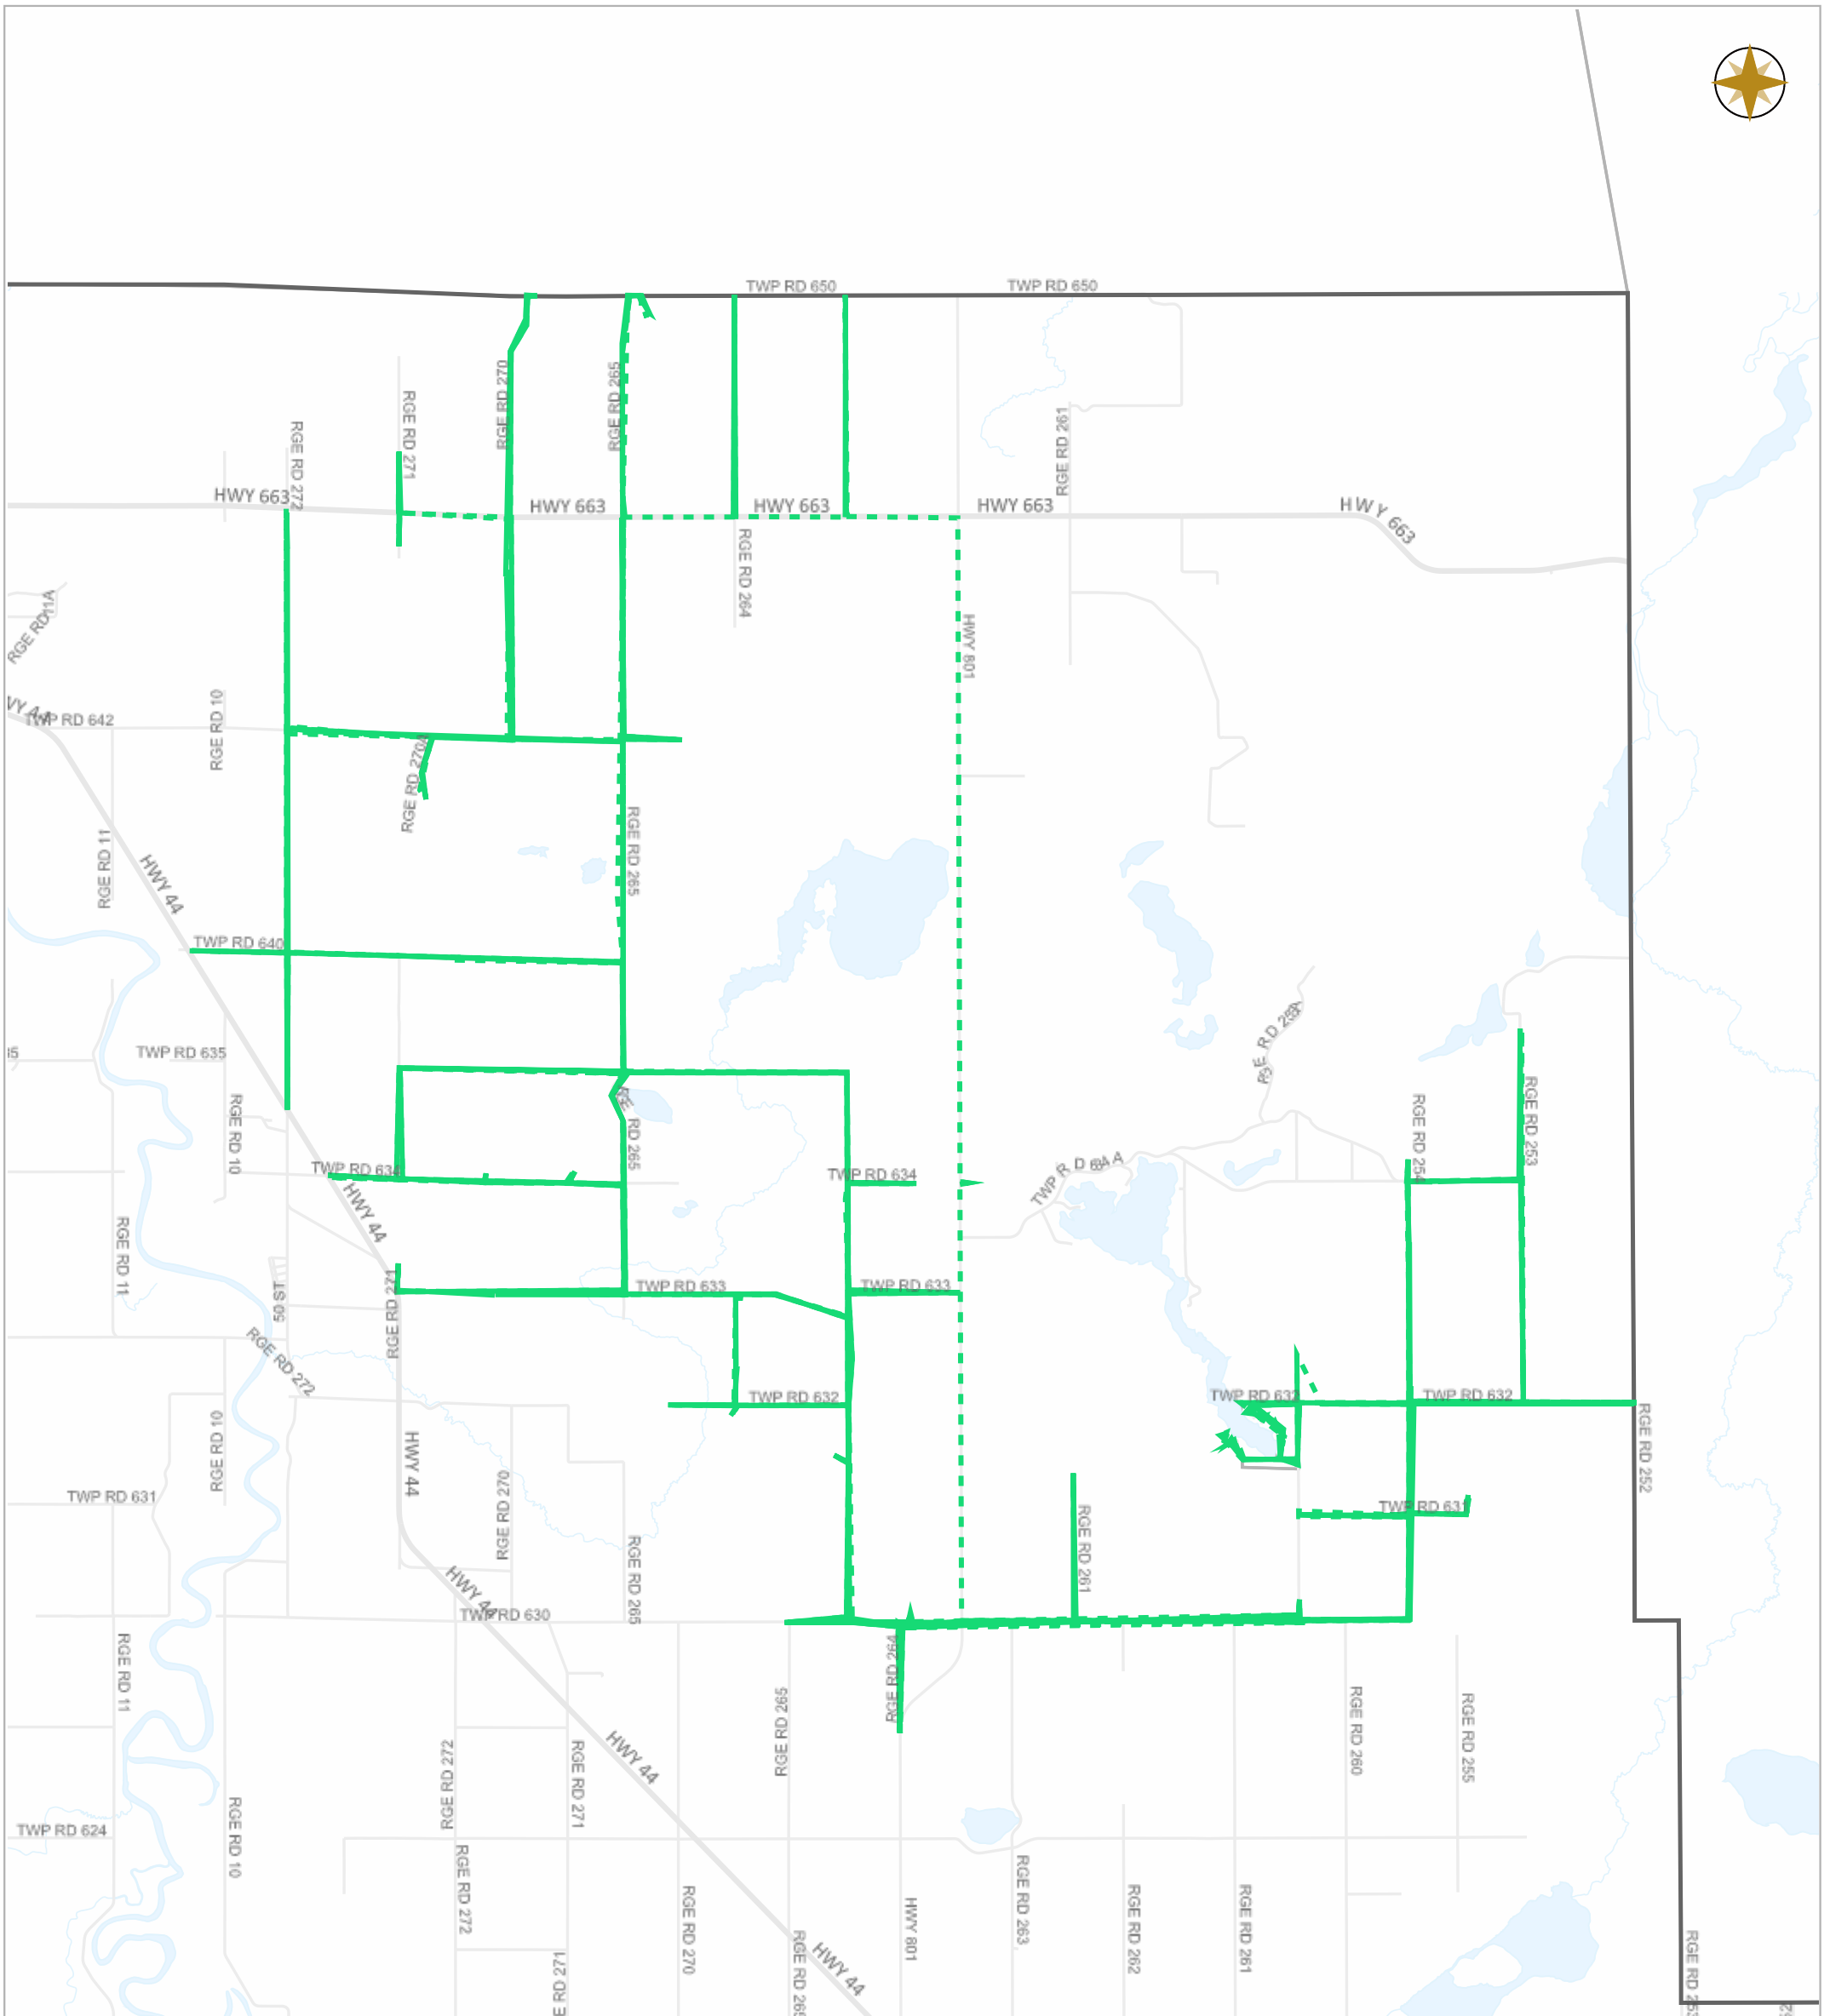

1. **Legend**
2. Work Layers (Speed 1~12 mile/h)
   - - - Tracking
   - Roads

WESTLOCK COUNTY MAP

Map Projection: 3TM 114W NAD 83

10336 – 106 Street
Westlock, Alberta T7P 2G1
Tel: 780-349-3346
Toll Free: 1-877-349-5880
Fax: 780-349-2012

Date: Feb.14, 2022