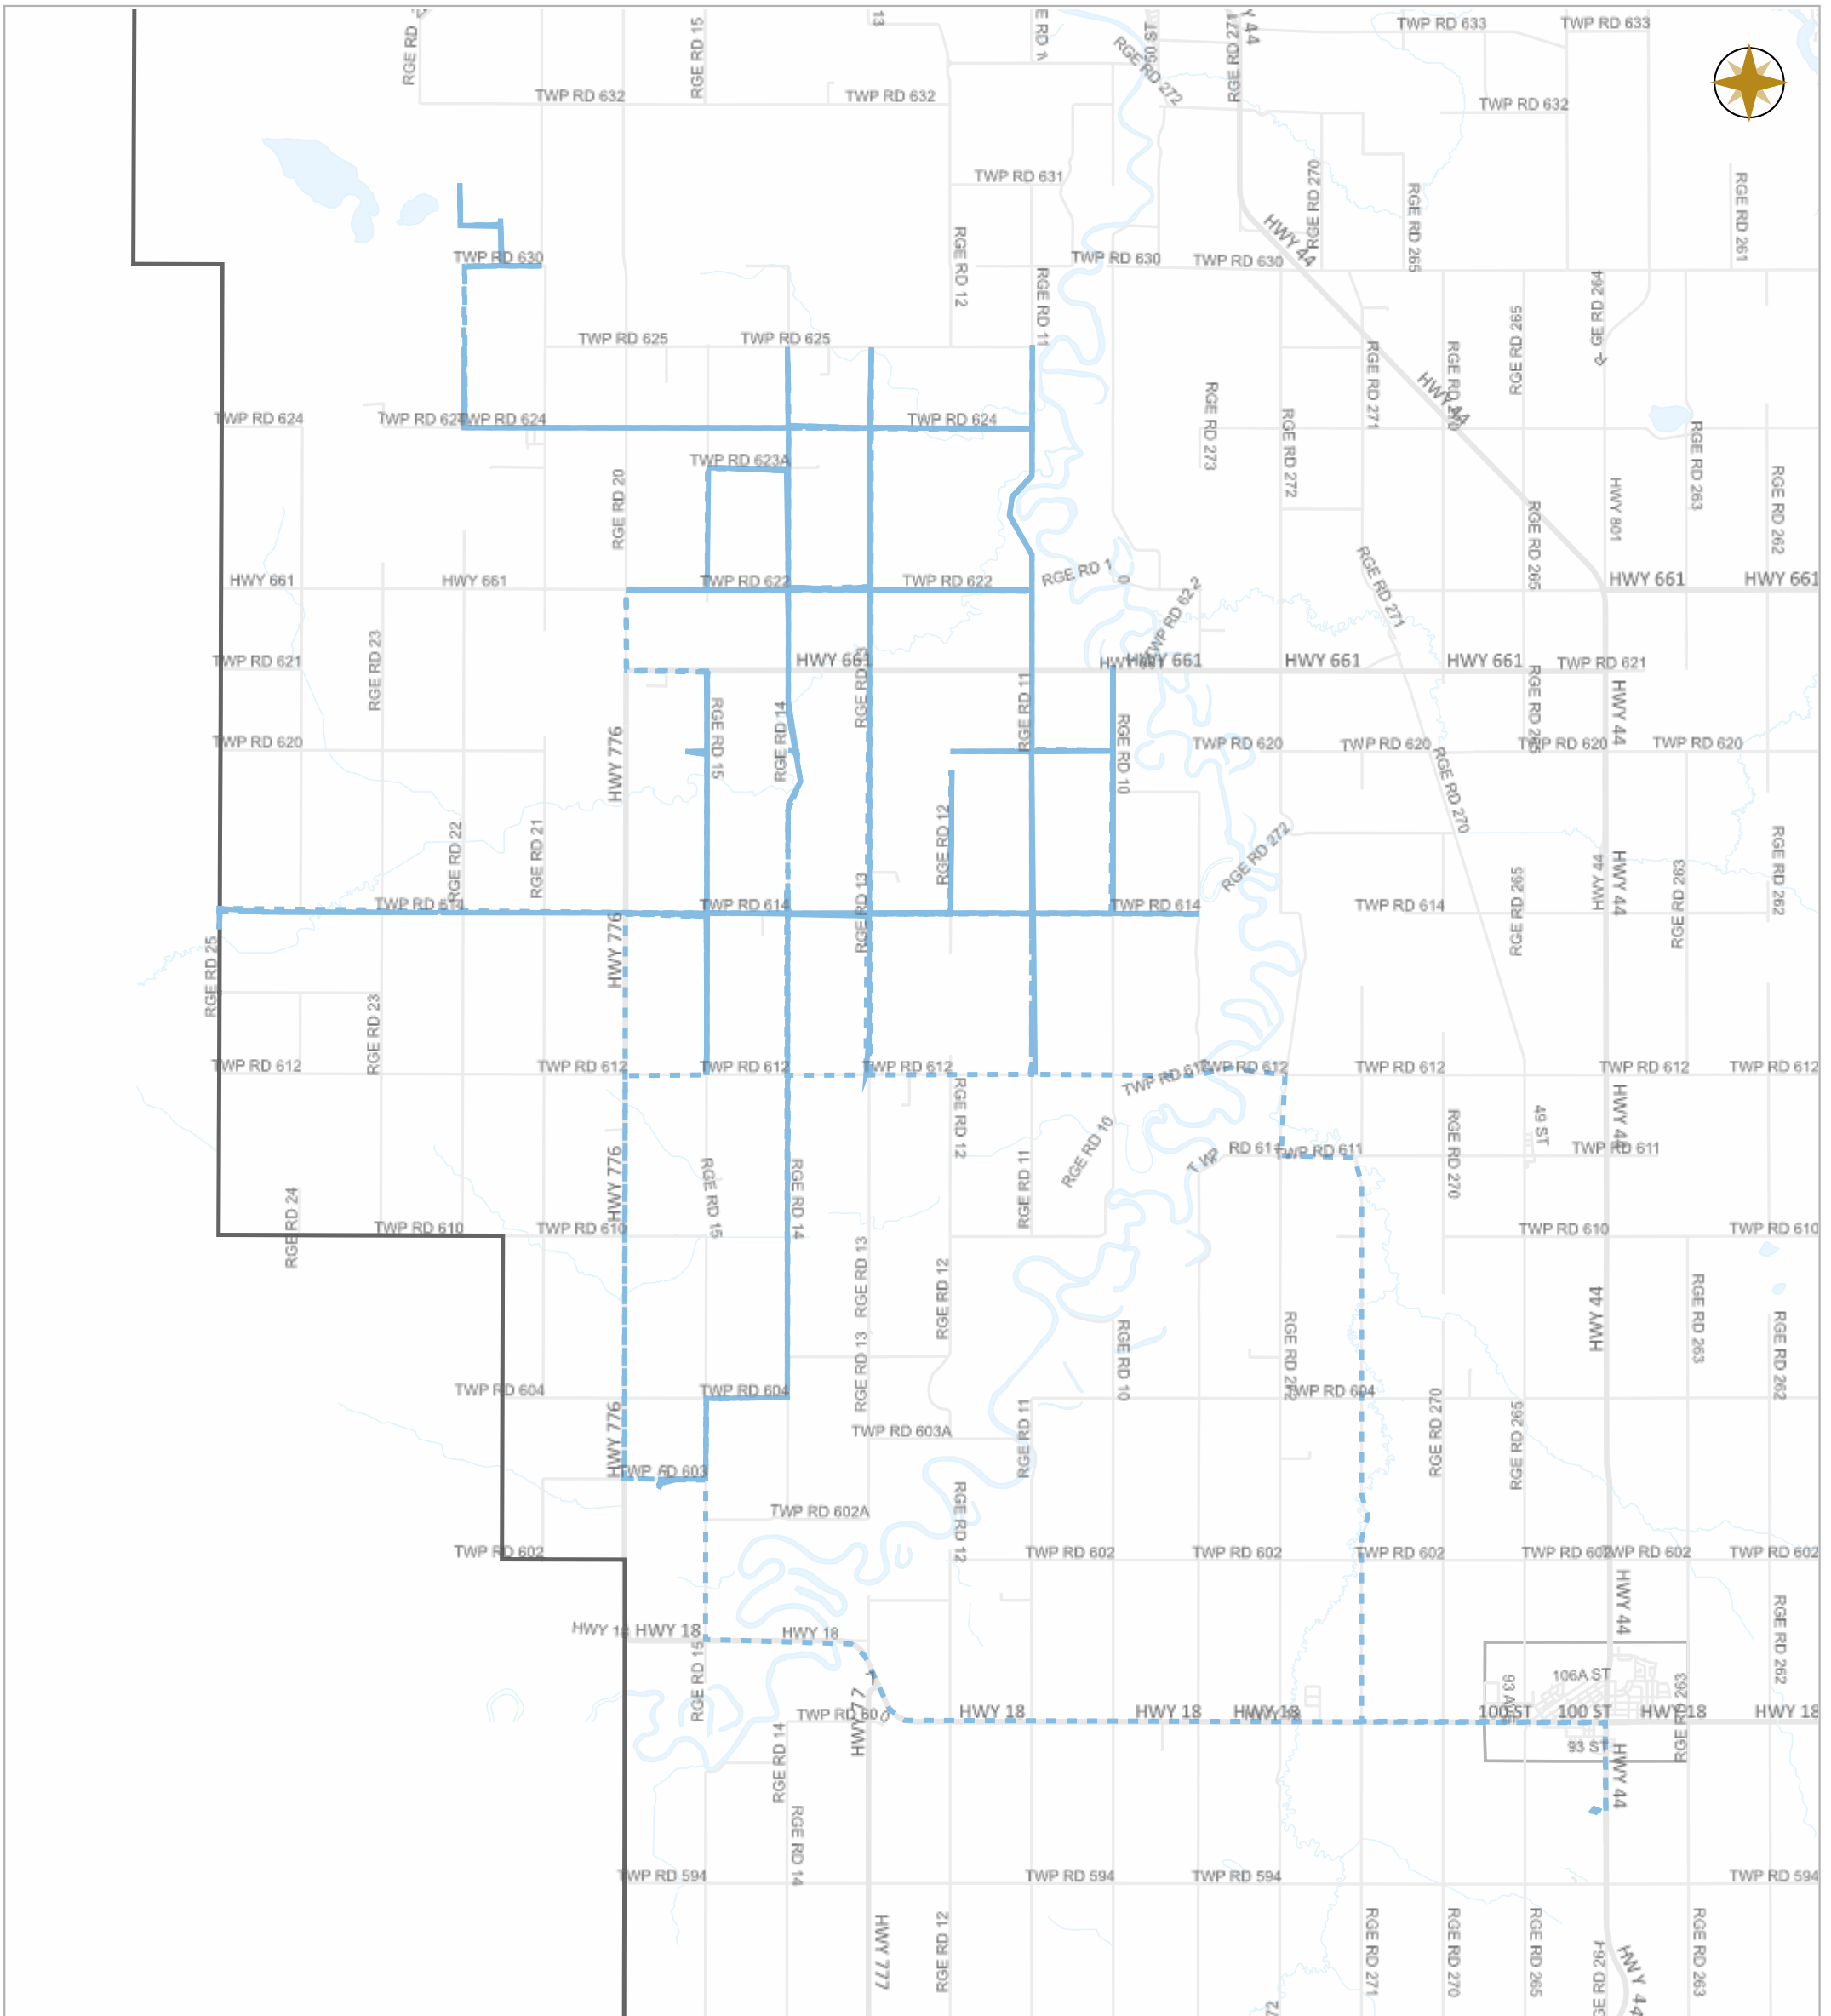

Legend

- Work Layers (Speed 1~12 mile/h)
- - - Tracking
- Roads

WESTLOCK COUNTY MAP

Map Projection: 3TM 114W NAD 83

10336 – 106 Street
Westlock, Alberta T7P 2G1

Tel: 780-349-3346
Toll Free: 1-877-349-5880
Fax: 780-349-2012

Date: Feb.14, 2022