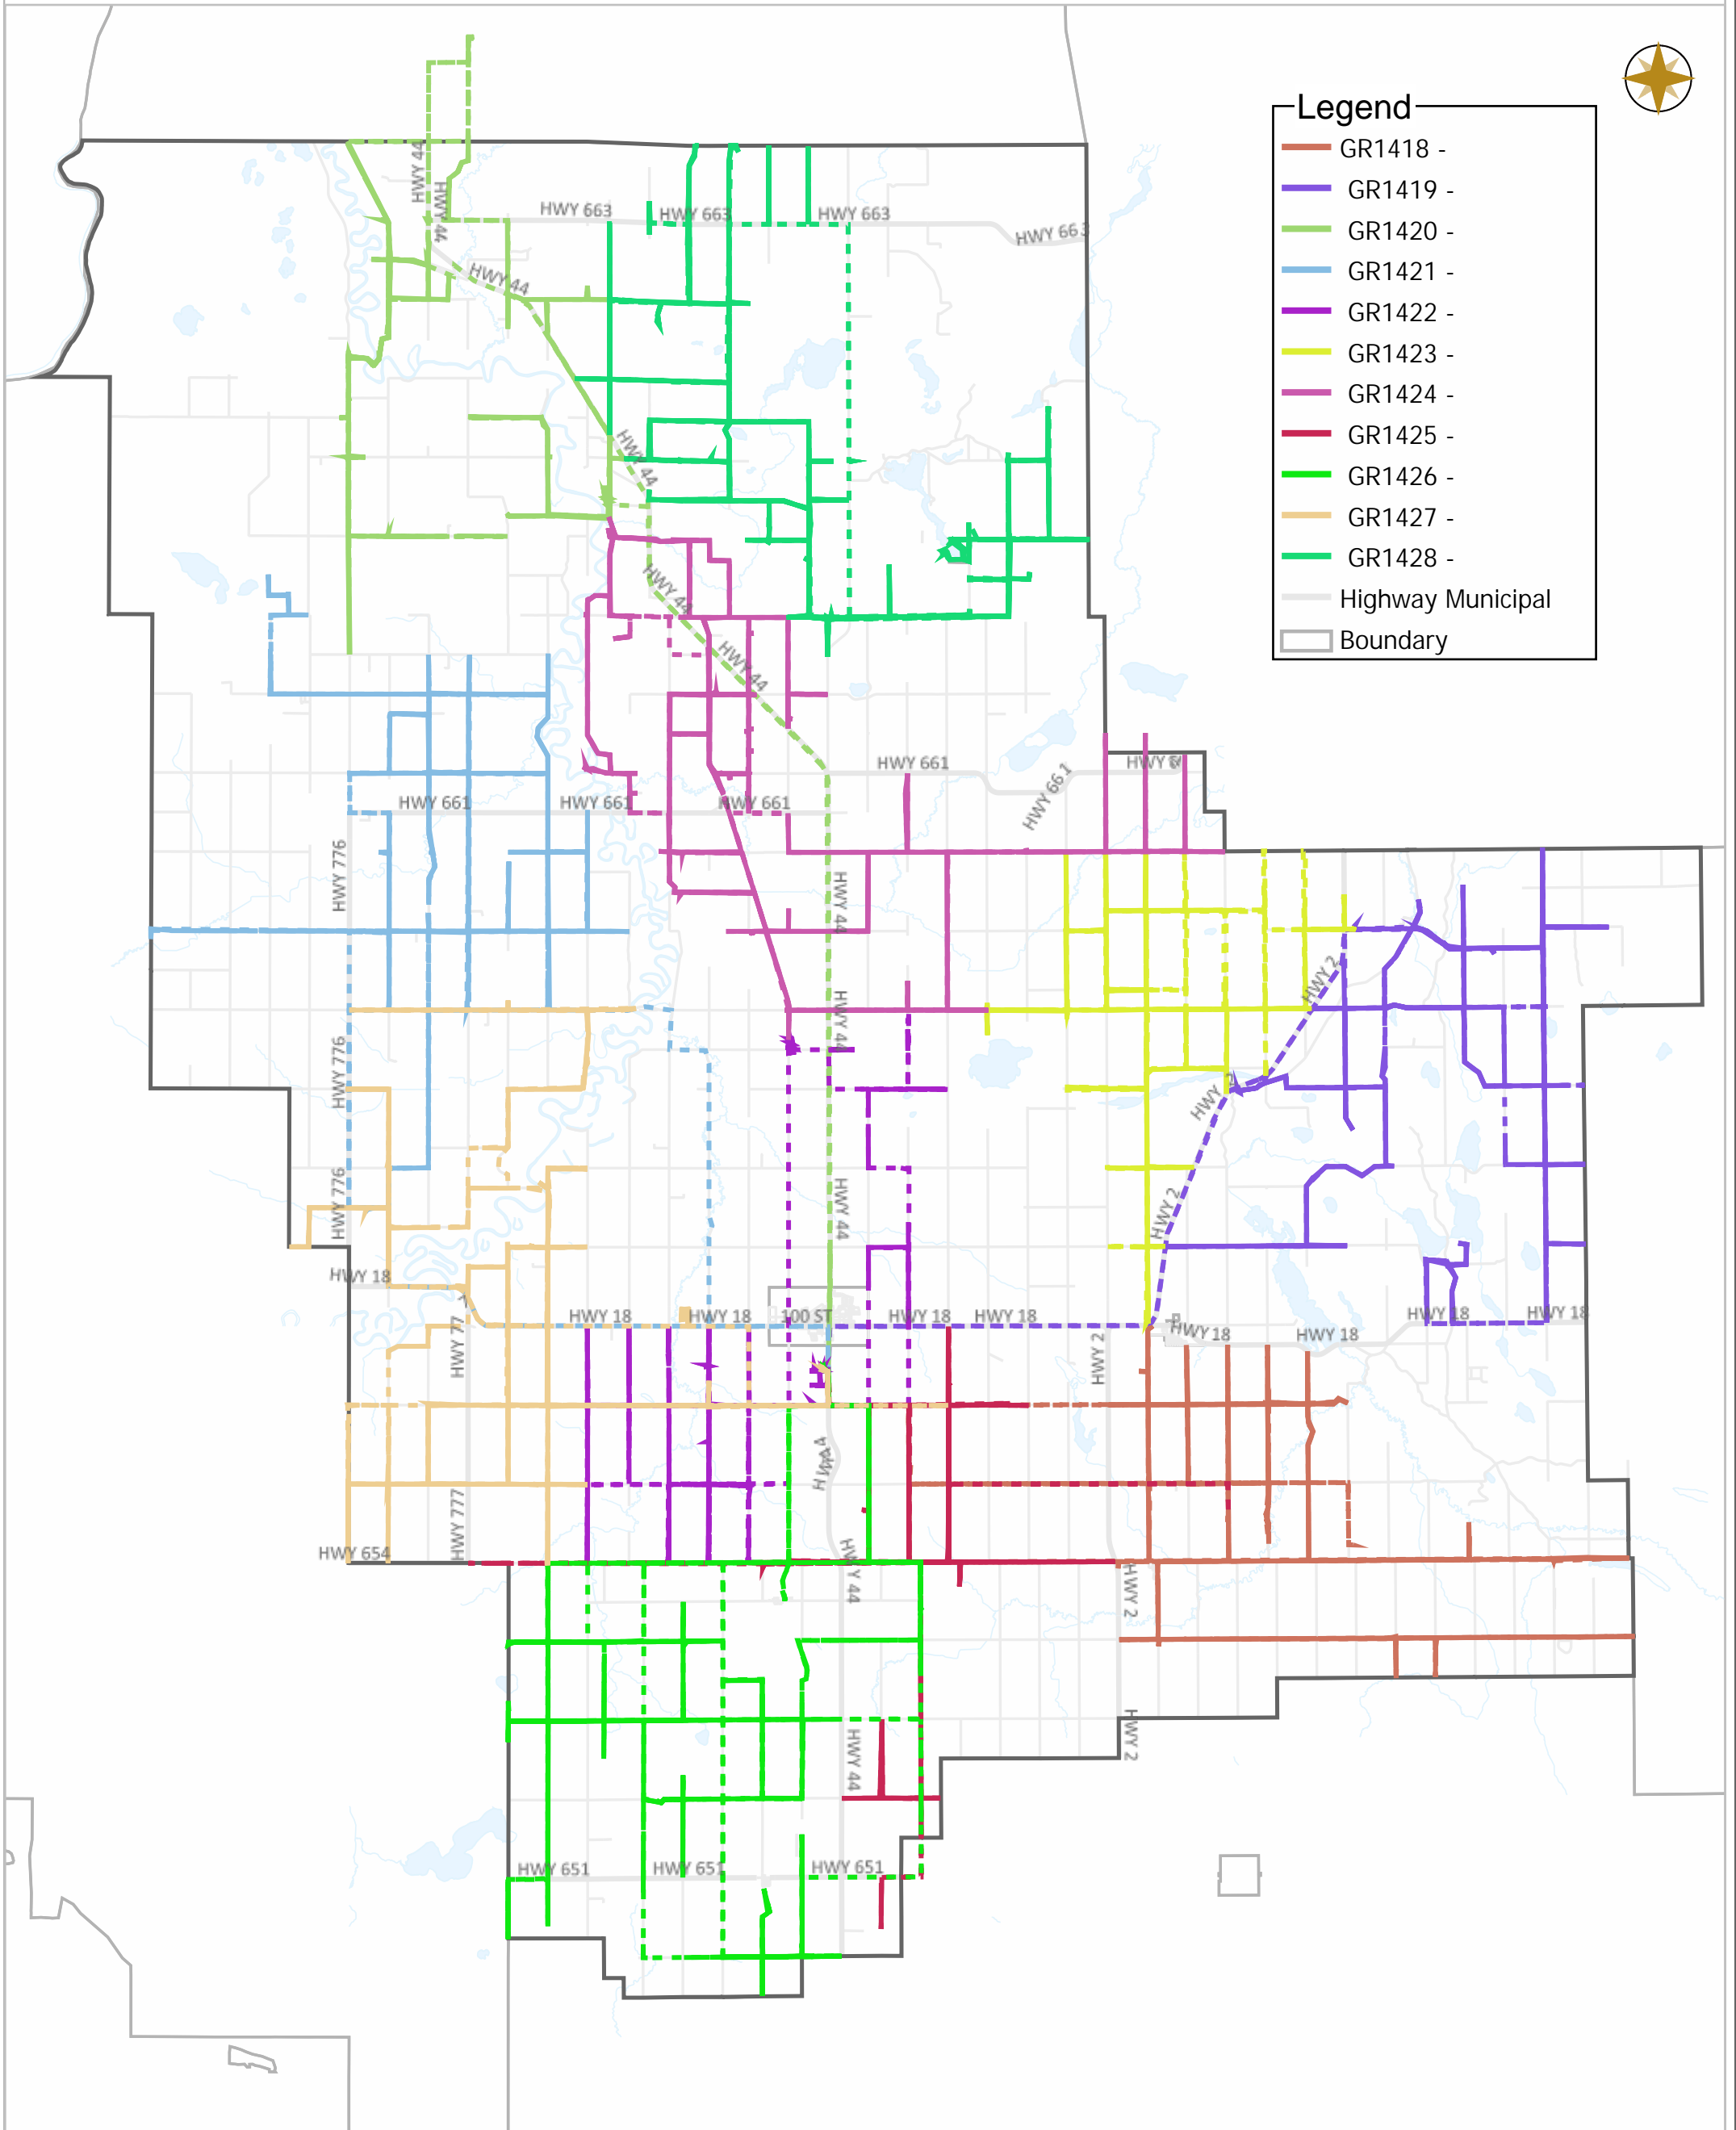

WESTLOCK COUNTY - WEEKLY GRADING REPORT

02-06-2022 ~ 02-12-2022

Legend

- GR1418 -
- GR1419 -
- GR1420 -
- GR1421 -
- GR1422 -
- GR1423 -
- GR1424 -
- GR1425 -
- GR1426 -
- GR1427 -
- GR1428 -
- Highway Municipal
- Boundary