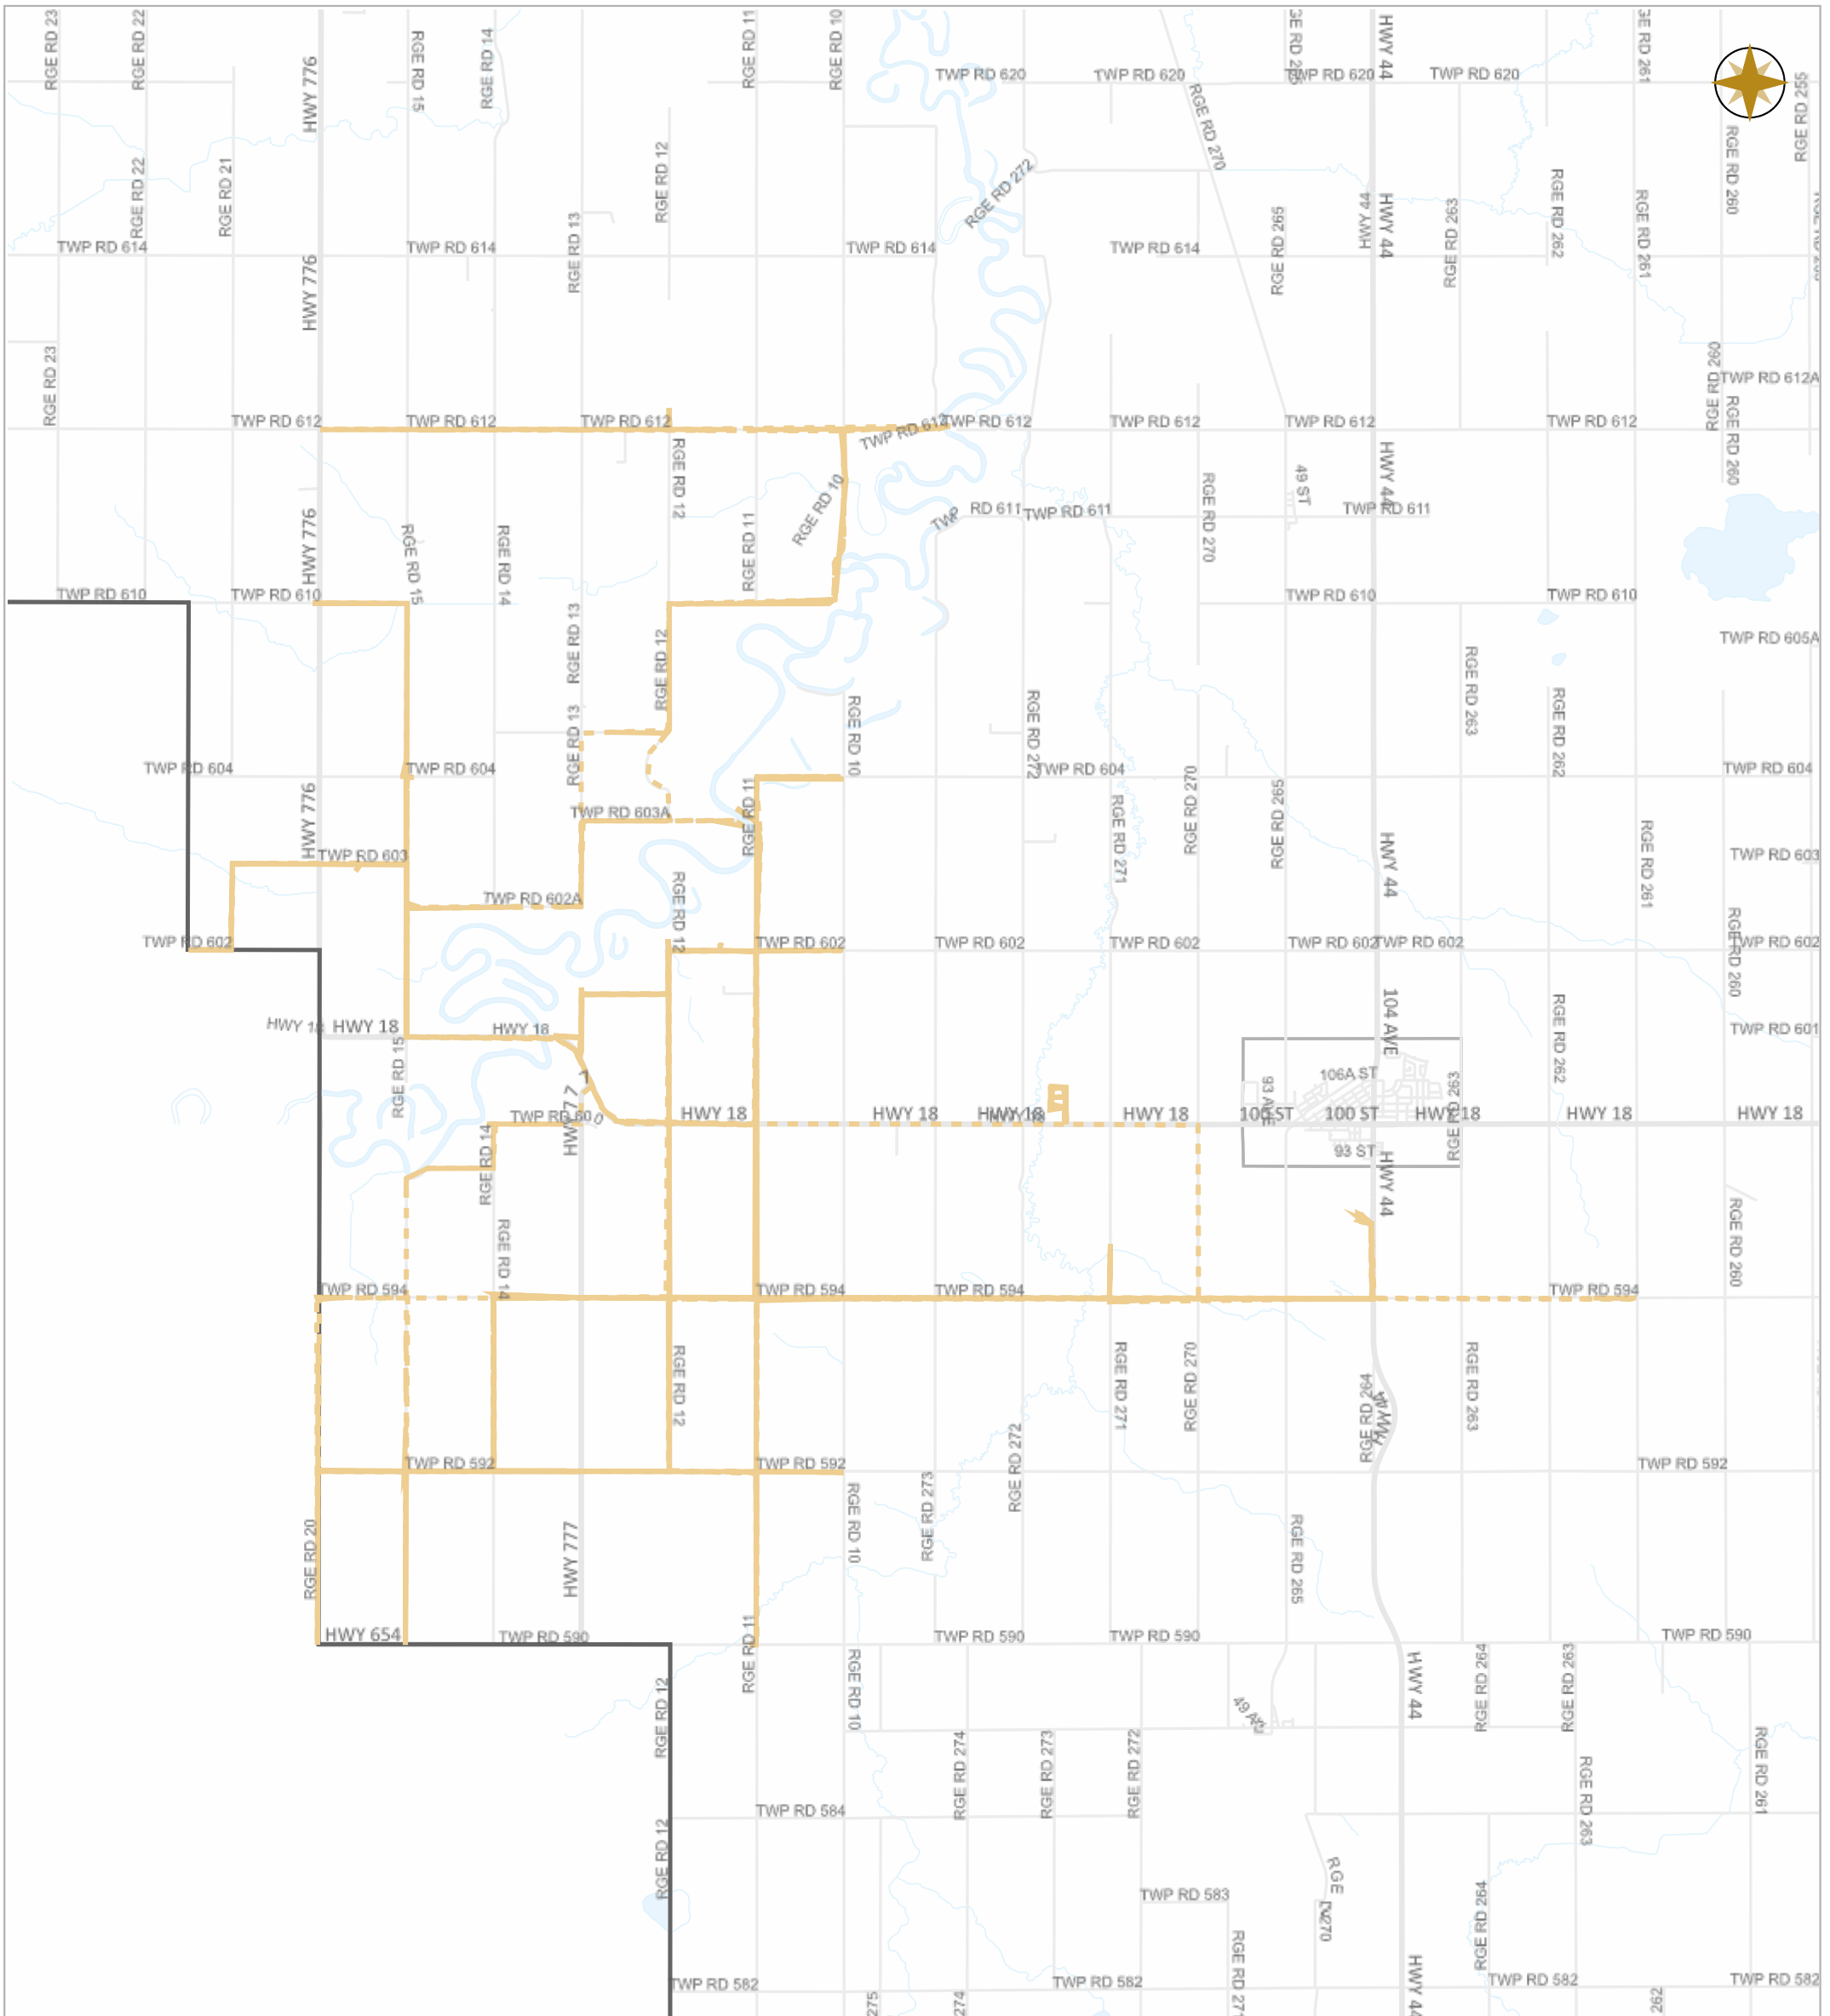

Legend

- Work Layers (Speed 1~12 mile/h)
- - - Tracking
- Roads

WESTLOCK COUNTY MAP

Map Projection: 3TM 114W NAD 83

10336 – 106 Street
Westlock, Alberta T7P 2G1

Tel: 780-349-3346
Toll Free: 1-877-349-5880
Fax: 780-349-2012

Date: Feb.14, 2022