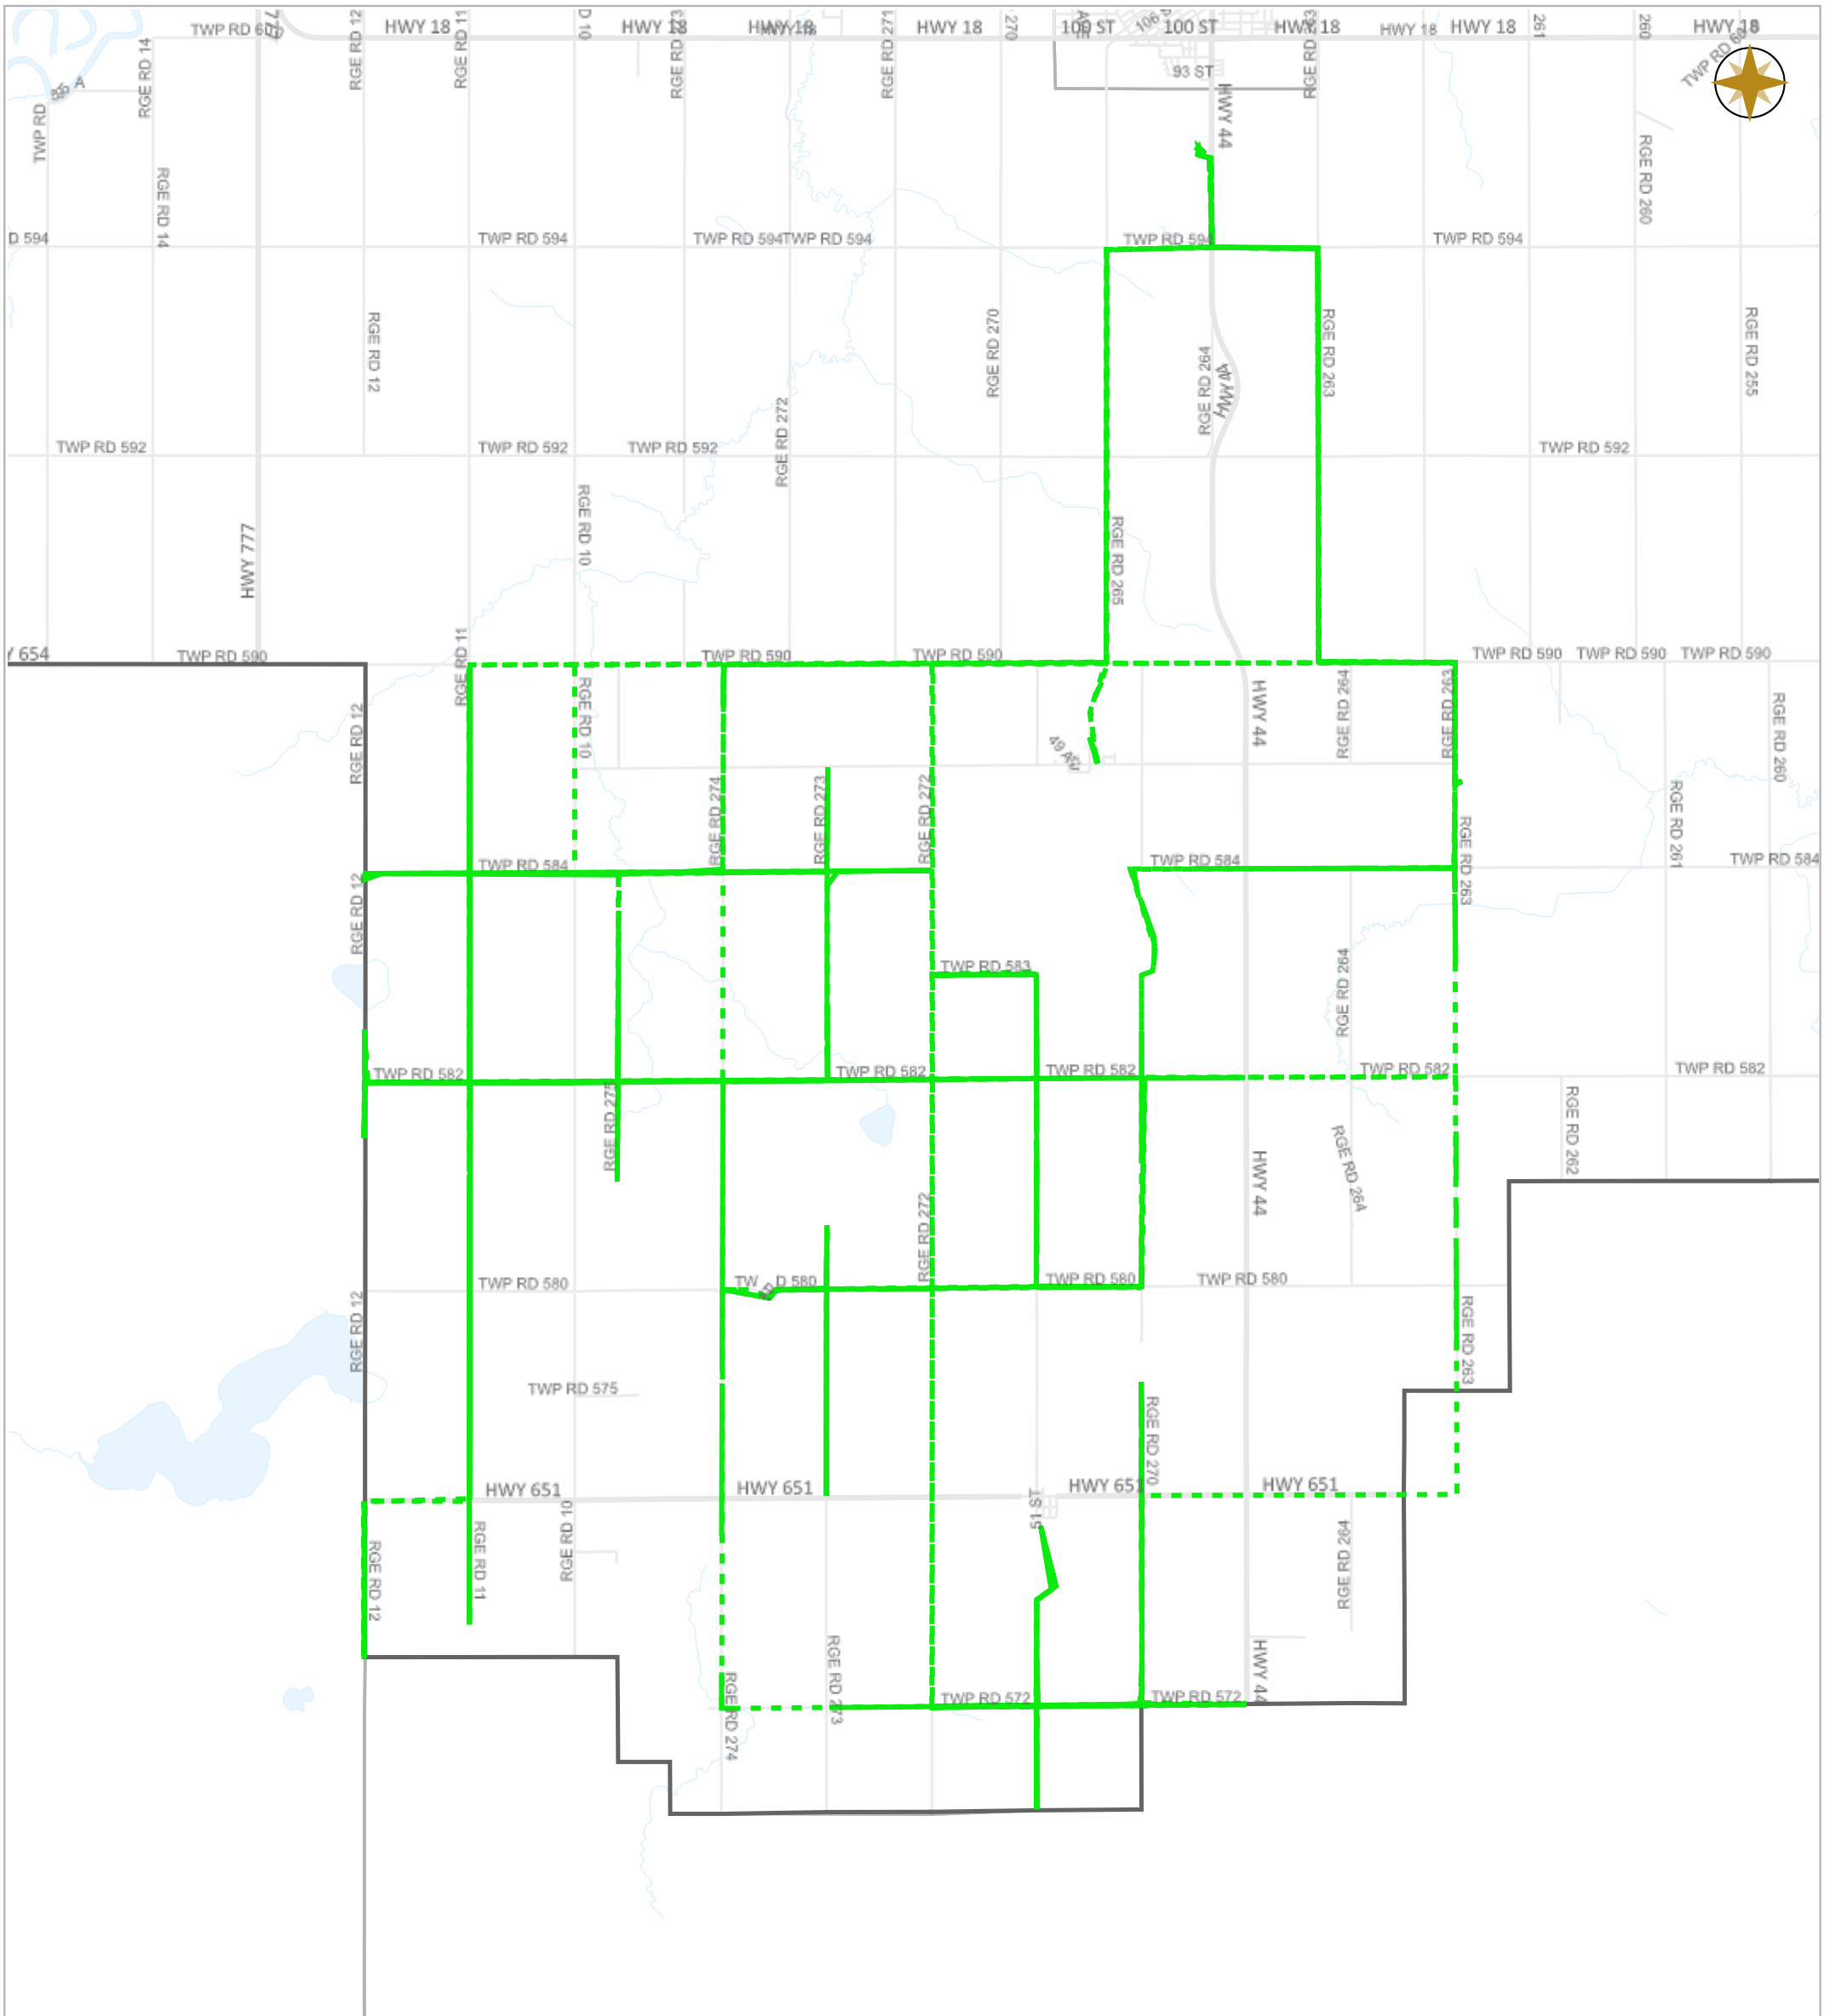

Legend

- Work Layers (Speed 1~12 mile/h)
- - - Tracking
- Roads

WESTLOCK COUNTY MAP

Map Projection: 3TM 114W NAD 83

10336 – 106 Street
Westlock, Alberta T7P 2G1

Tel: 780-349-3346
Toll Free: 1-877-349-5880
Fax: 780-349-2012

Date: Feb.14, 2022