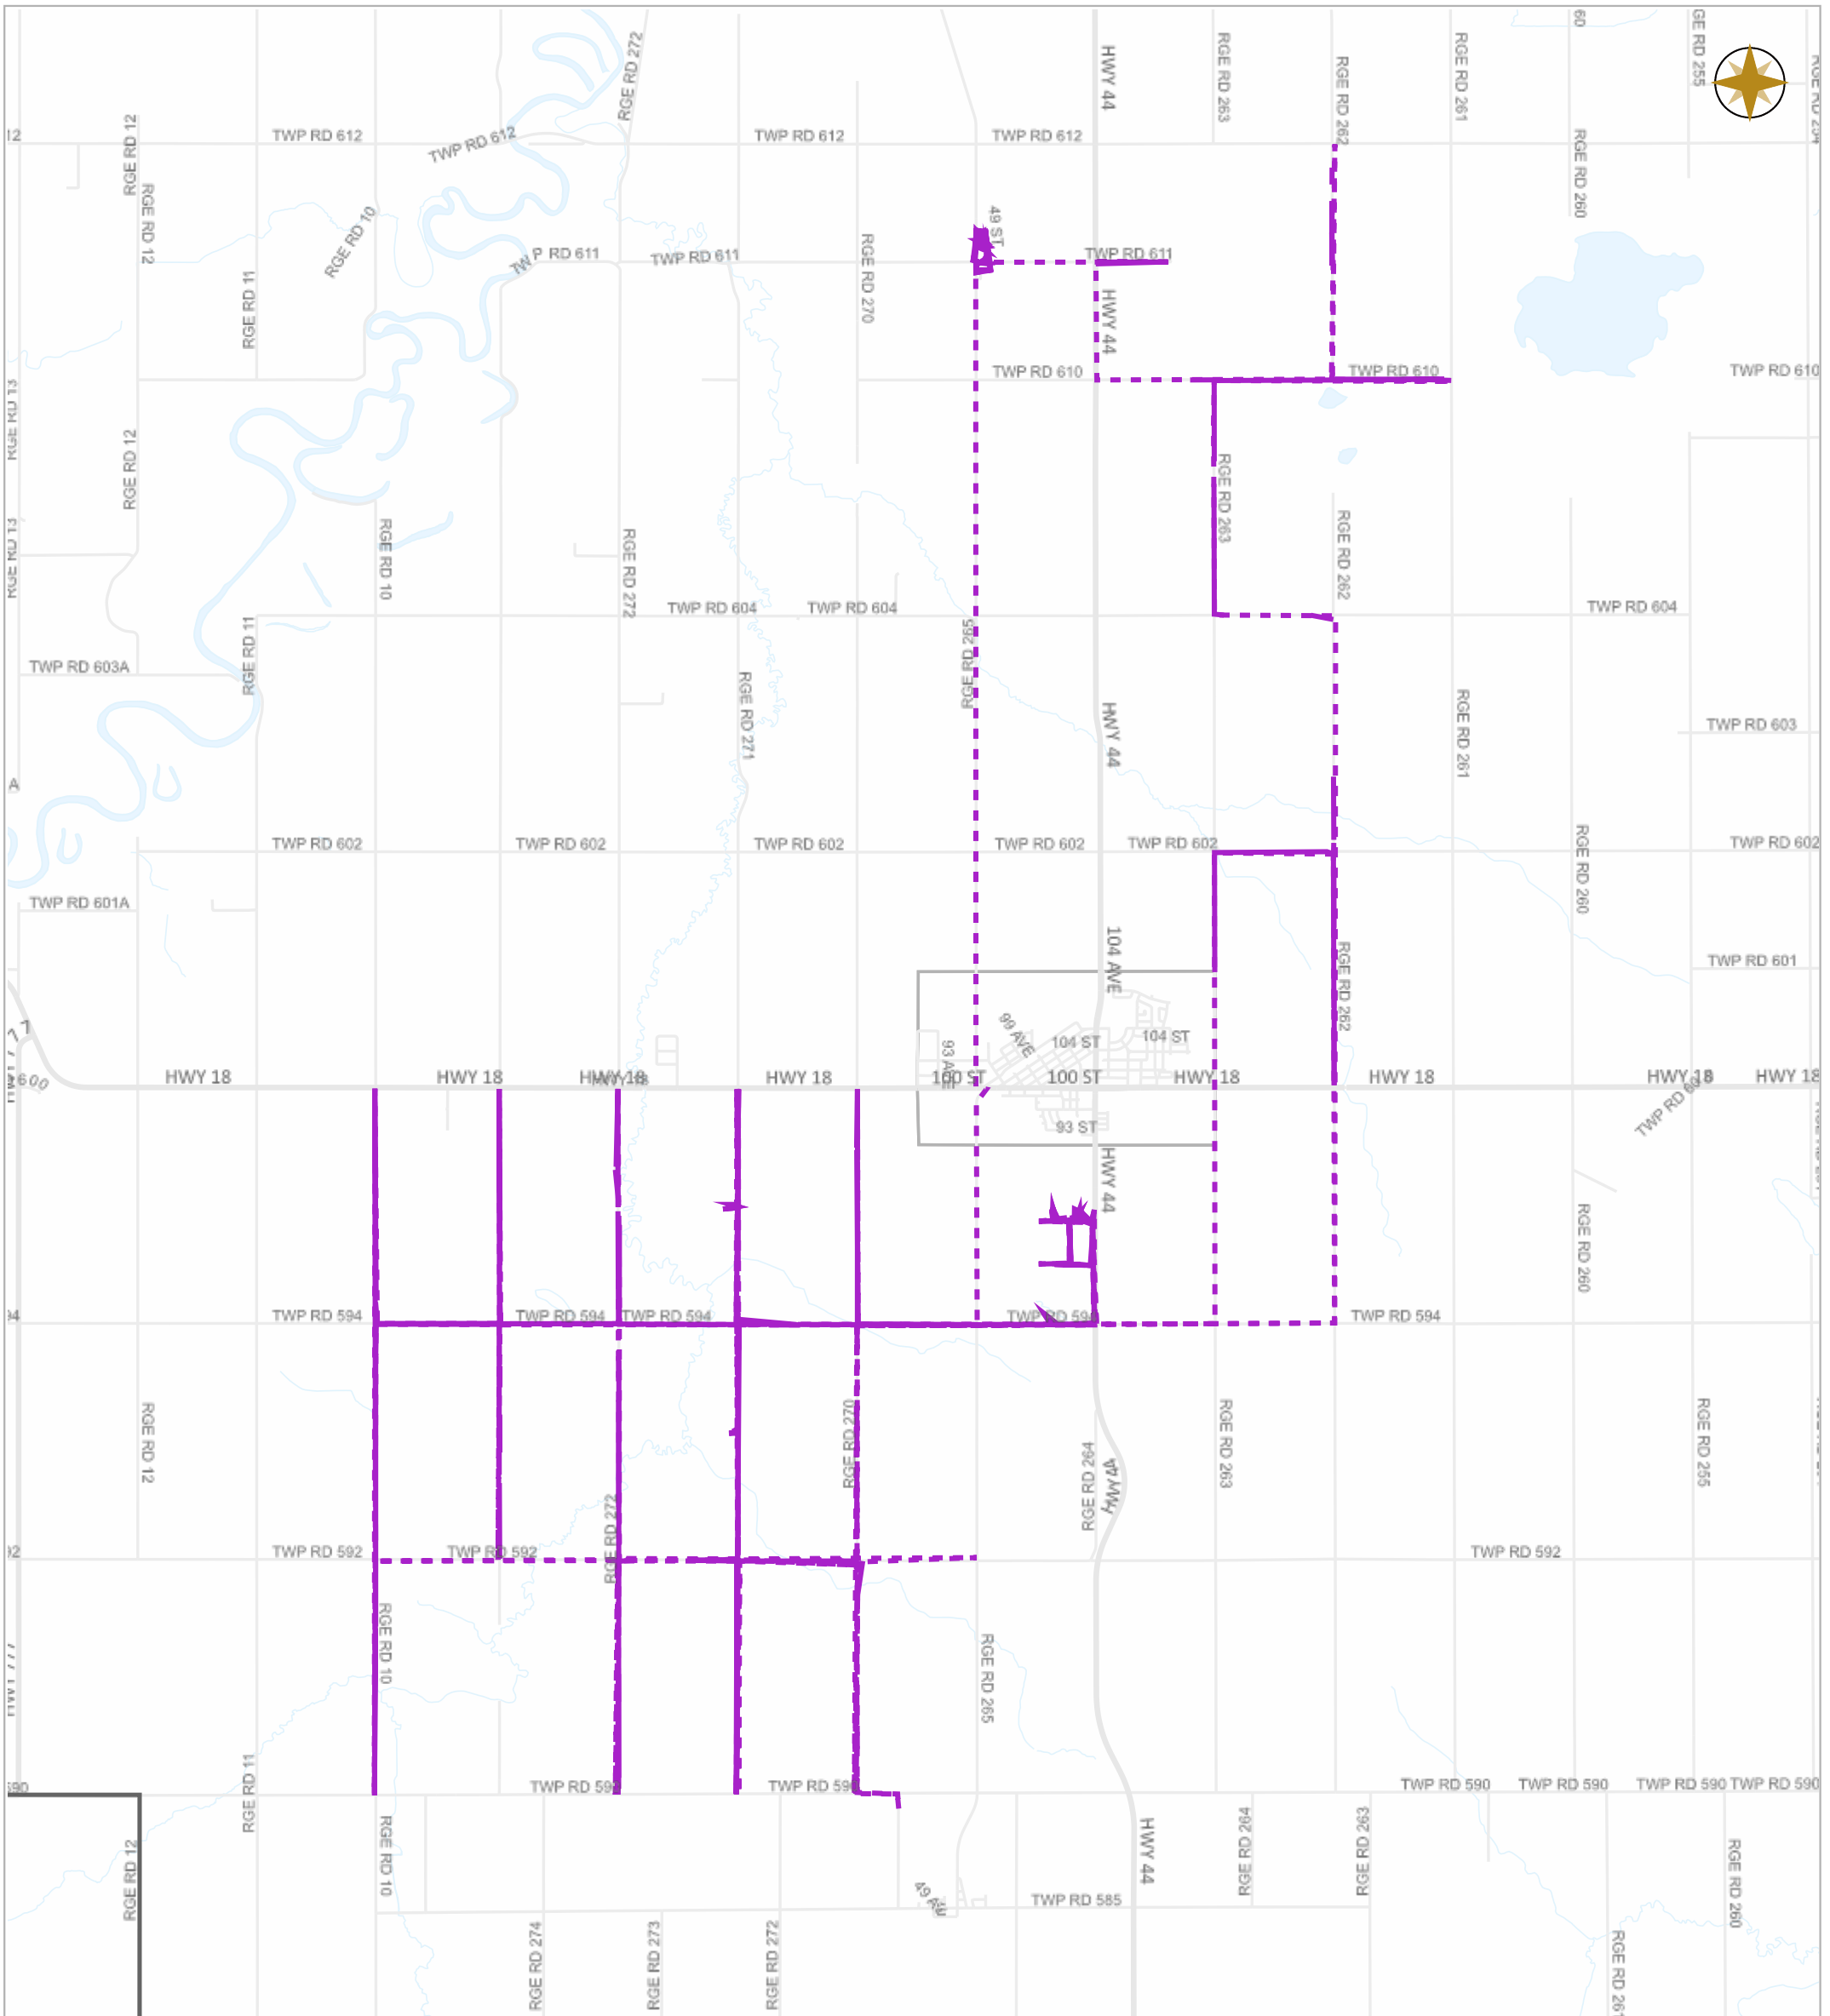

Scale

Legend

- Work Layers (Speed 1~12 mile/h)
- - - Tracking
- Roads

WESTLOCK COUNTY MAP

Map Projection: 3TM 114W NAD 83

10336 – 106 Street
Westlock, Alberta T7P 2G1

Tel: 780-349-3346
Toll Free: 1-877-349-5880
Fax: 780-349-2012

Date: Feb.14, 2022