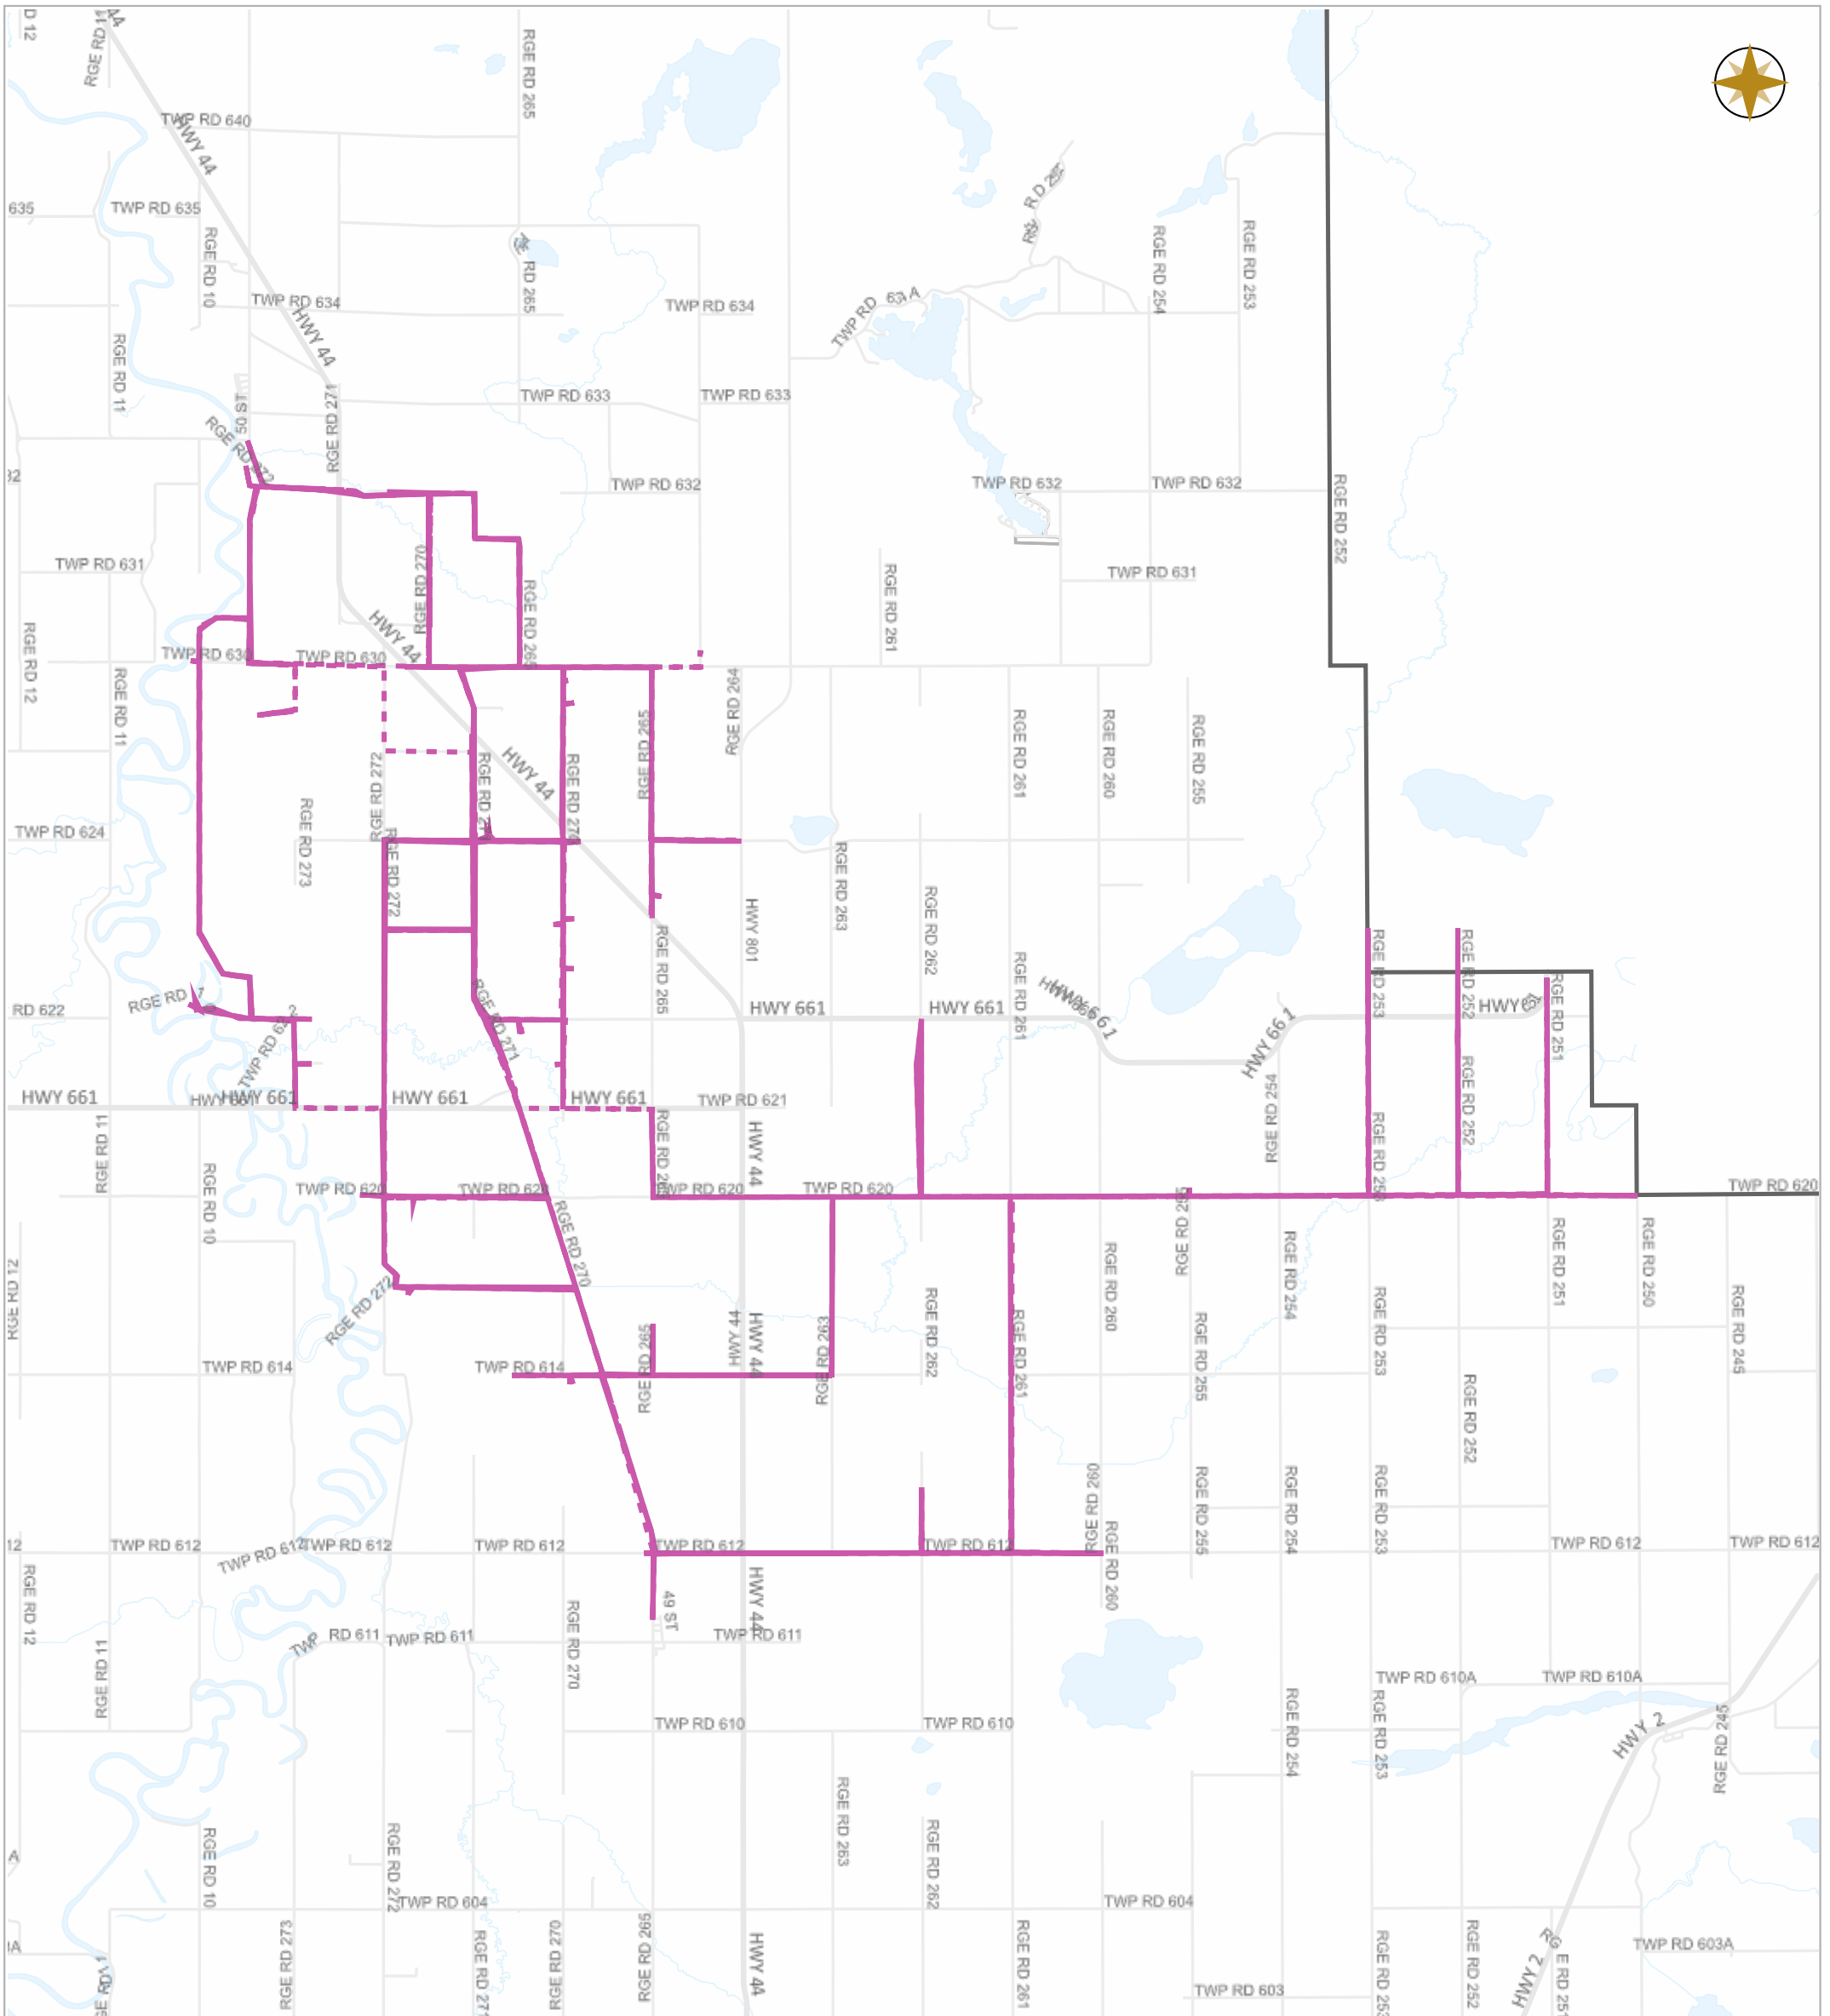

1. **Legend**
2. Work Layers (Speed 1~12 mile/h)
   - - - Tracking
   - Roads

WESTLOCK COUNTY MAP

Map Projection: 3TM 114W NAD 83

10336 - 106 Street
Westlock, Alberta T7P 2G1
Tel: 780-349-3346
Toll Free: 1-877-349-5880
Fax: 780-349-2012

Date: Feb.14, 2022