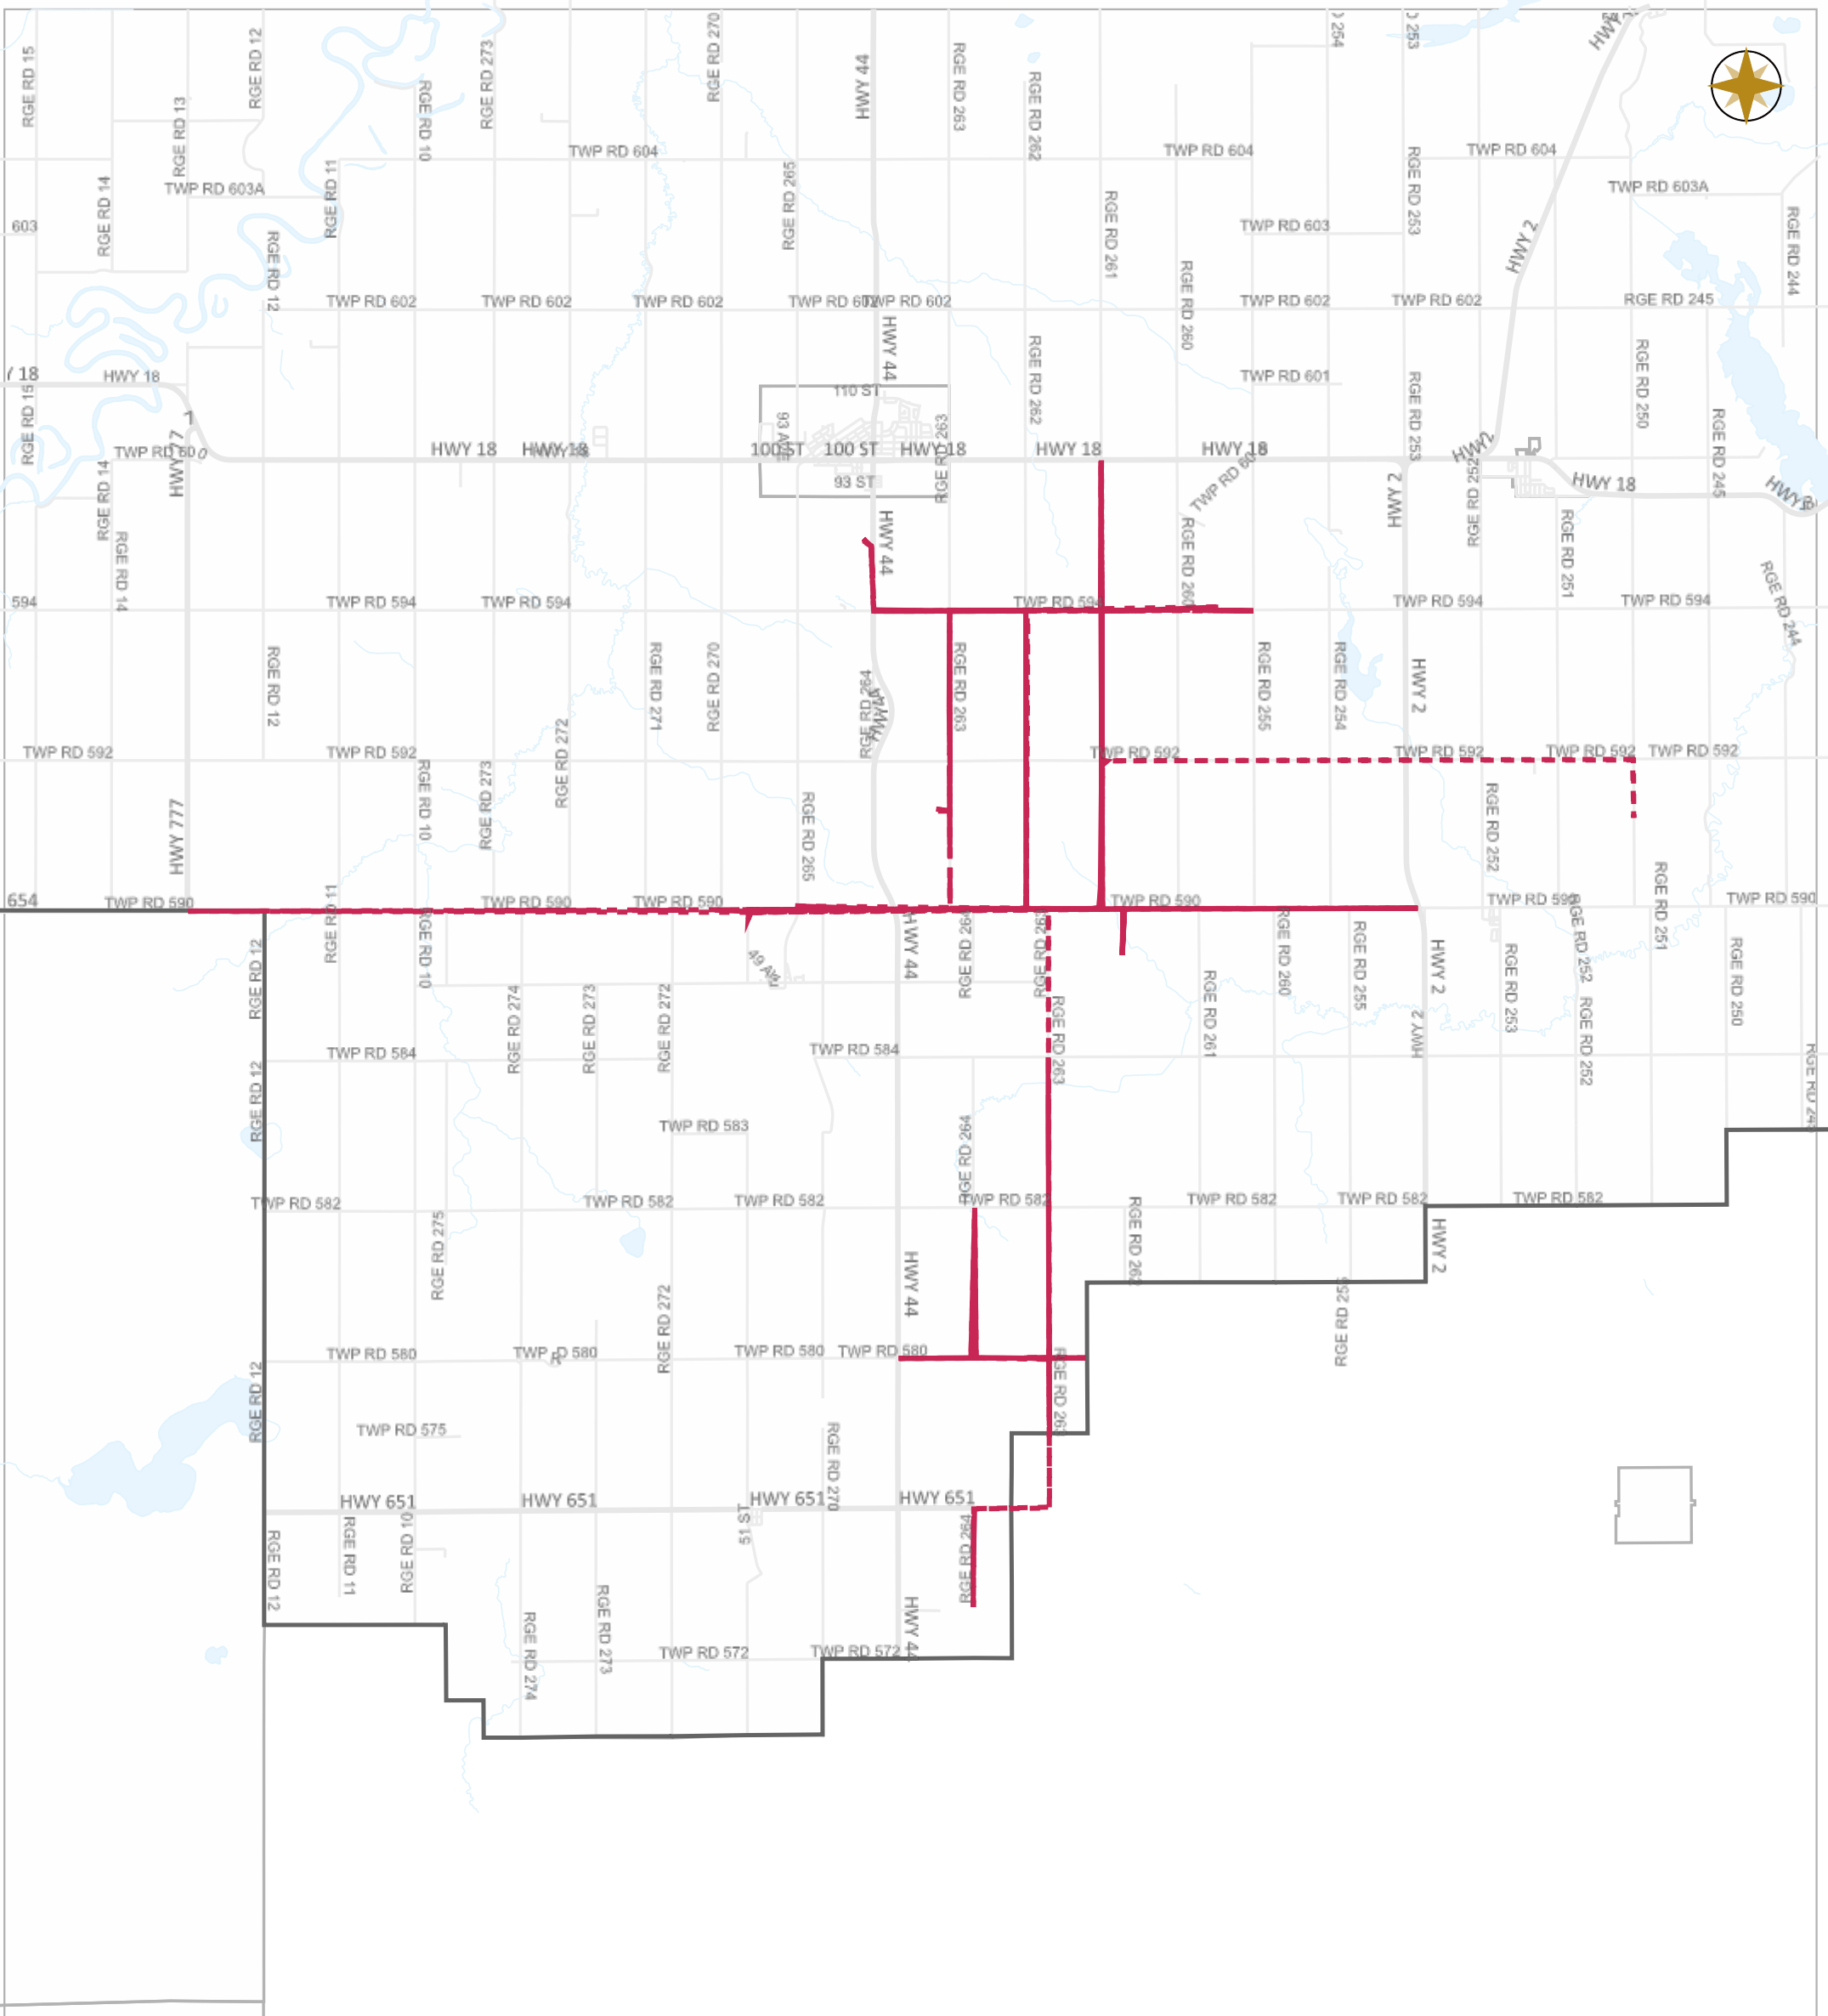

Legend

- Work Layers (Speed 1~12 mile/h)
- - - Tracking
- Roads

WESTLOCK COUNTY MAP

Map Projection: 3TM 114W NAD 83

10336 - 106 Street
Westlock, Alberta T7P 2G1

Tel: 780-349-3346
Toll Free: 1-877-349-5880
Fax: 780-349-2012

Date: Feb.14, 2022