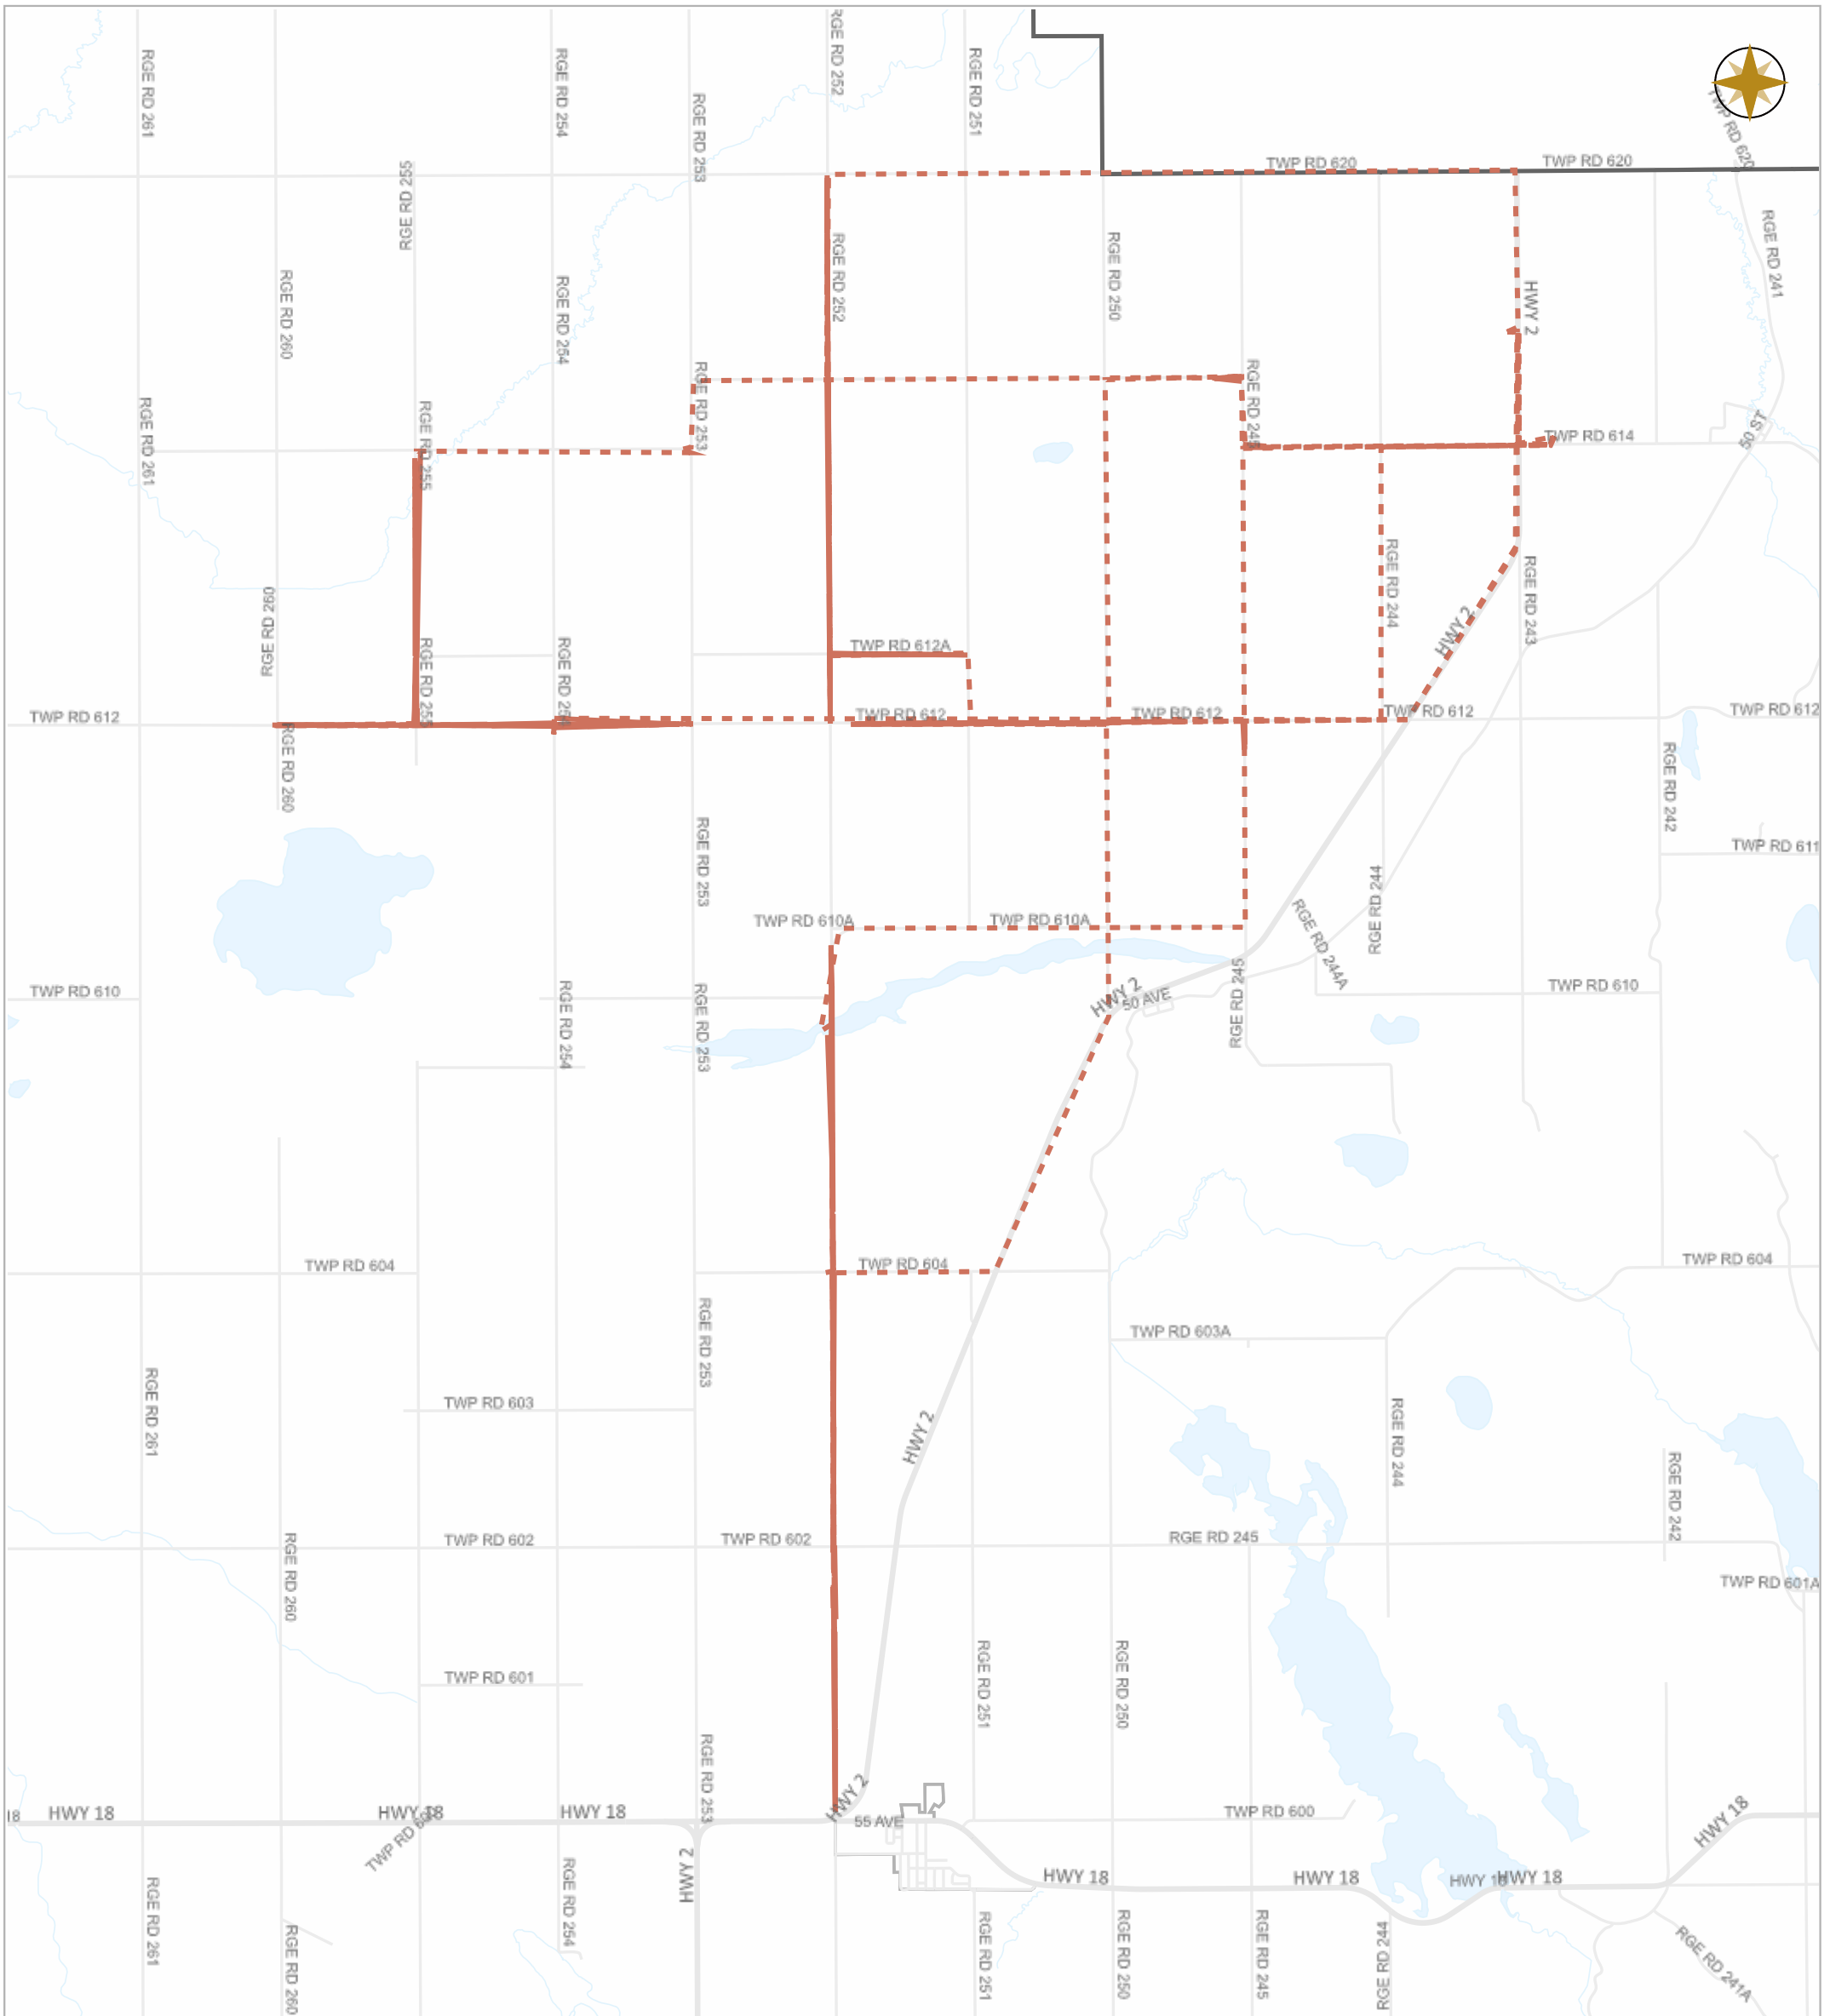

Scale	Legend - Work Layers (Speed 1~7 mile/h) - Tracking - Roads	WESTLOCK COUNTY MAP Map Projection: 3TM 114W NAD 83	10336 – 106 Street Westlock, Alberta T7P 2G1 Tel: 780-349-3346 Toll Free: 1-877-349-5880 Fax: 780-349-2012 Date: Sep.09, 2024