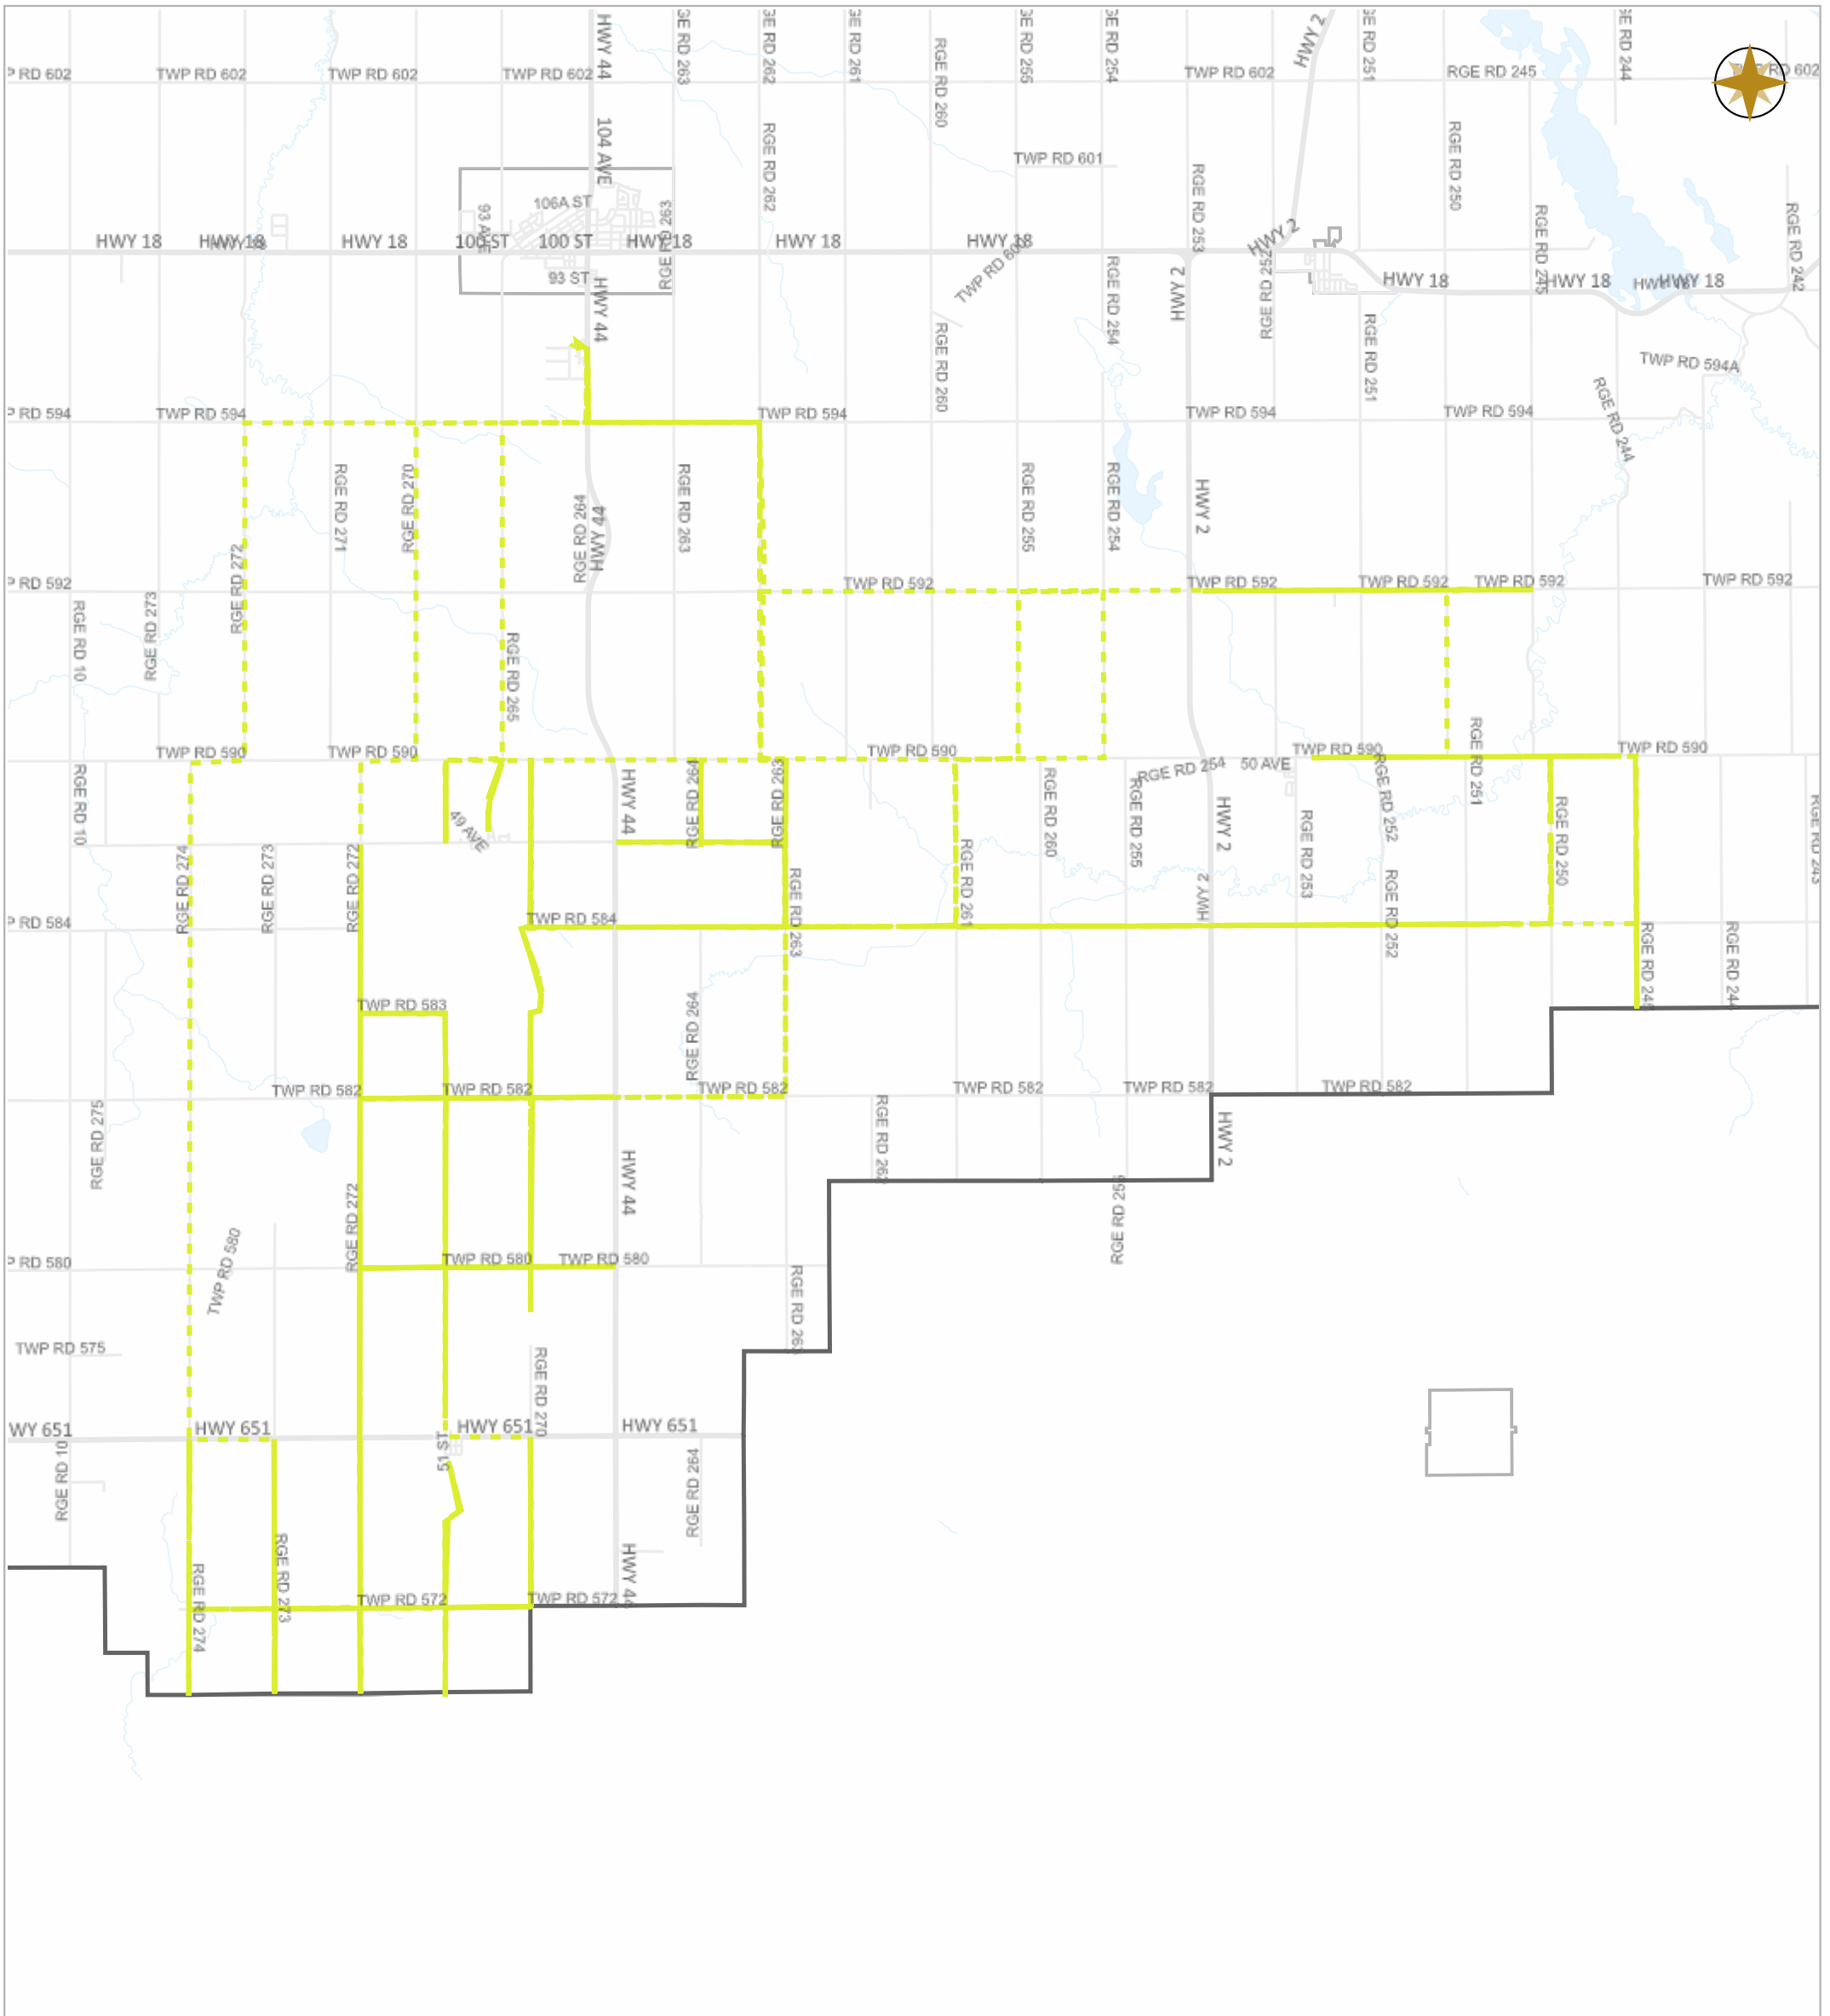

WESTLOCK COUNTY - WEEKLY GRADING REPORT

09-01-2024 ~ 09-07-2024

Legend

- GR1423
- GR1424
- GR1425
- GR1426
- GR1427
- GR1429
- GR1430
- GR1431
- GR1432
- GR1433
- Highway Municipal
- Boundary

Scale

WESTLOCK COUNTY MAP

Date: Sep.09, 2024

Legend

- Work Layers (Speed 1~7 mile/h)
- - - Tracking
- Roads

WESTLOCK COUNTY MAP

Map Projection: 3TM 114W NAD 83

10336 – 106 Street
Westlock, Alberta T7P 2G1

Tel: 780-349-3346
Toll Free: 1-877-349-5880
Fax: 780-349-2012

Date: Sep.09, 2024

<p>Scale</p>	<p>Legend</p> <ul style="list-style-type: none"> Work Layers (Speed 1~7 mile/h) Tracking Roads 	<p>WESTLOCK COUNTY MAP</p> <p>Map Projection: 3TM 114W NAD 83</p>	<p>10336 – 106 Street Westlock, Alberta T7P 2G1</p> <p>Tel: 780-349-3346 Toll Free: 1-877-349-5880 Fax: 780-349-2012</p> <p>Date: Sep.09, 2024</p>
--------------	--	---	--