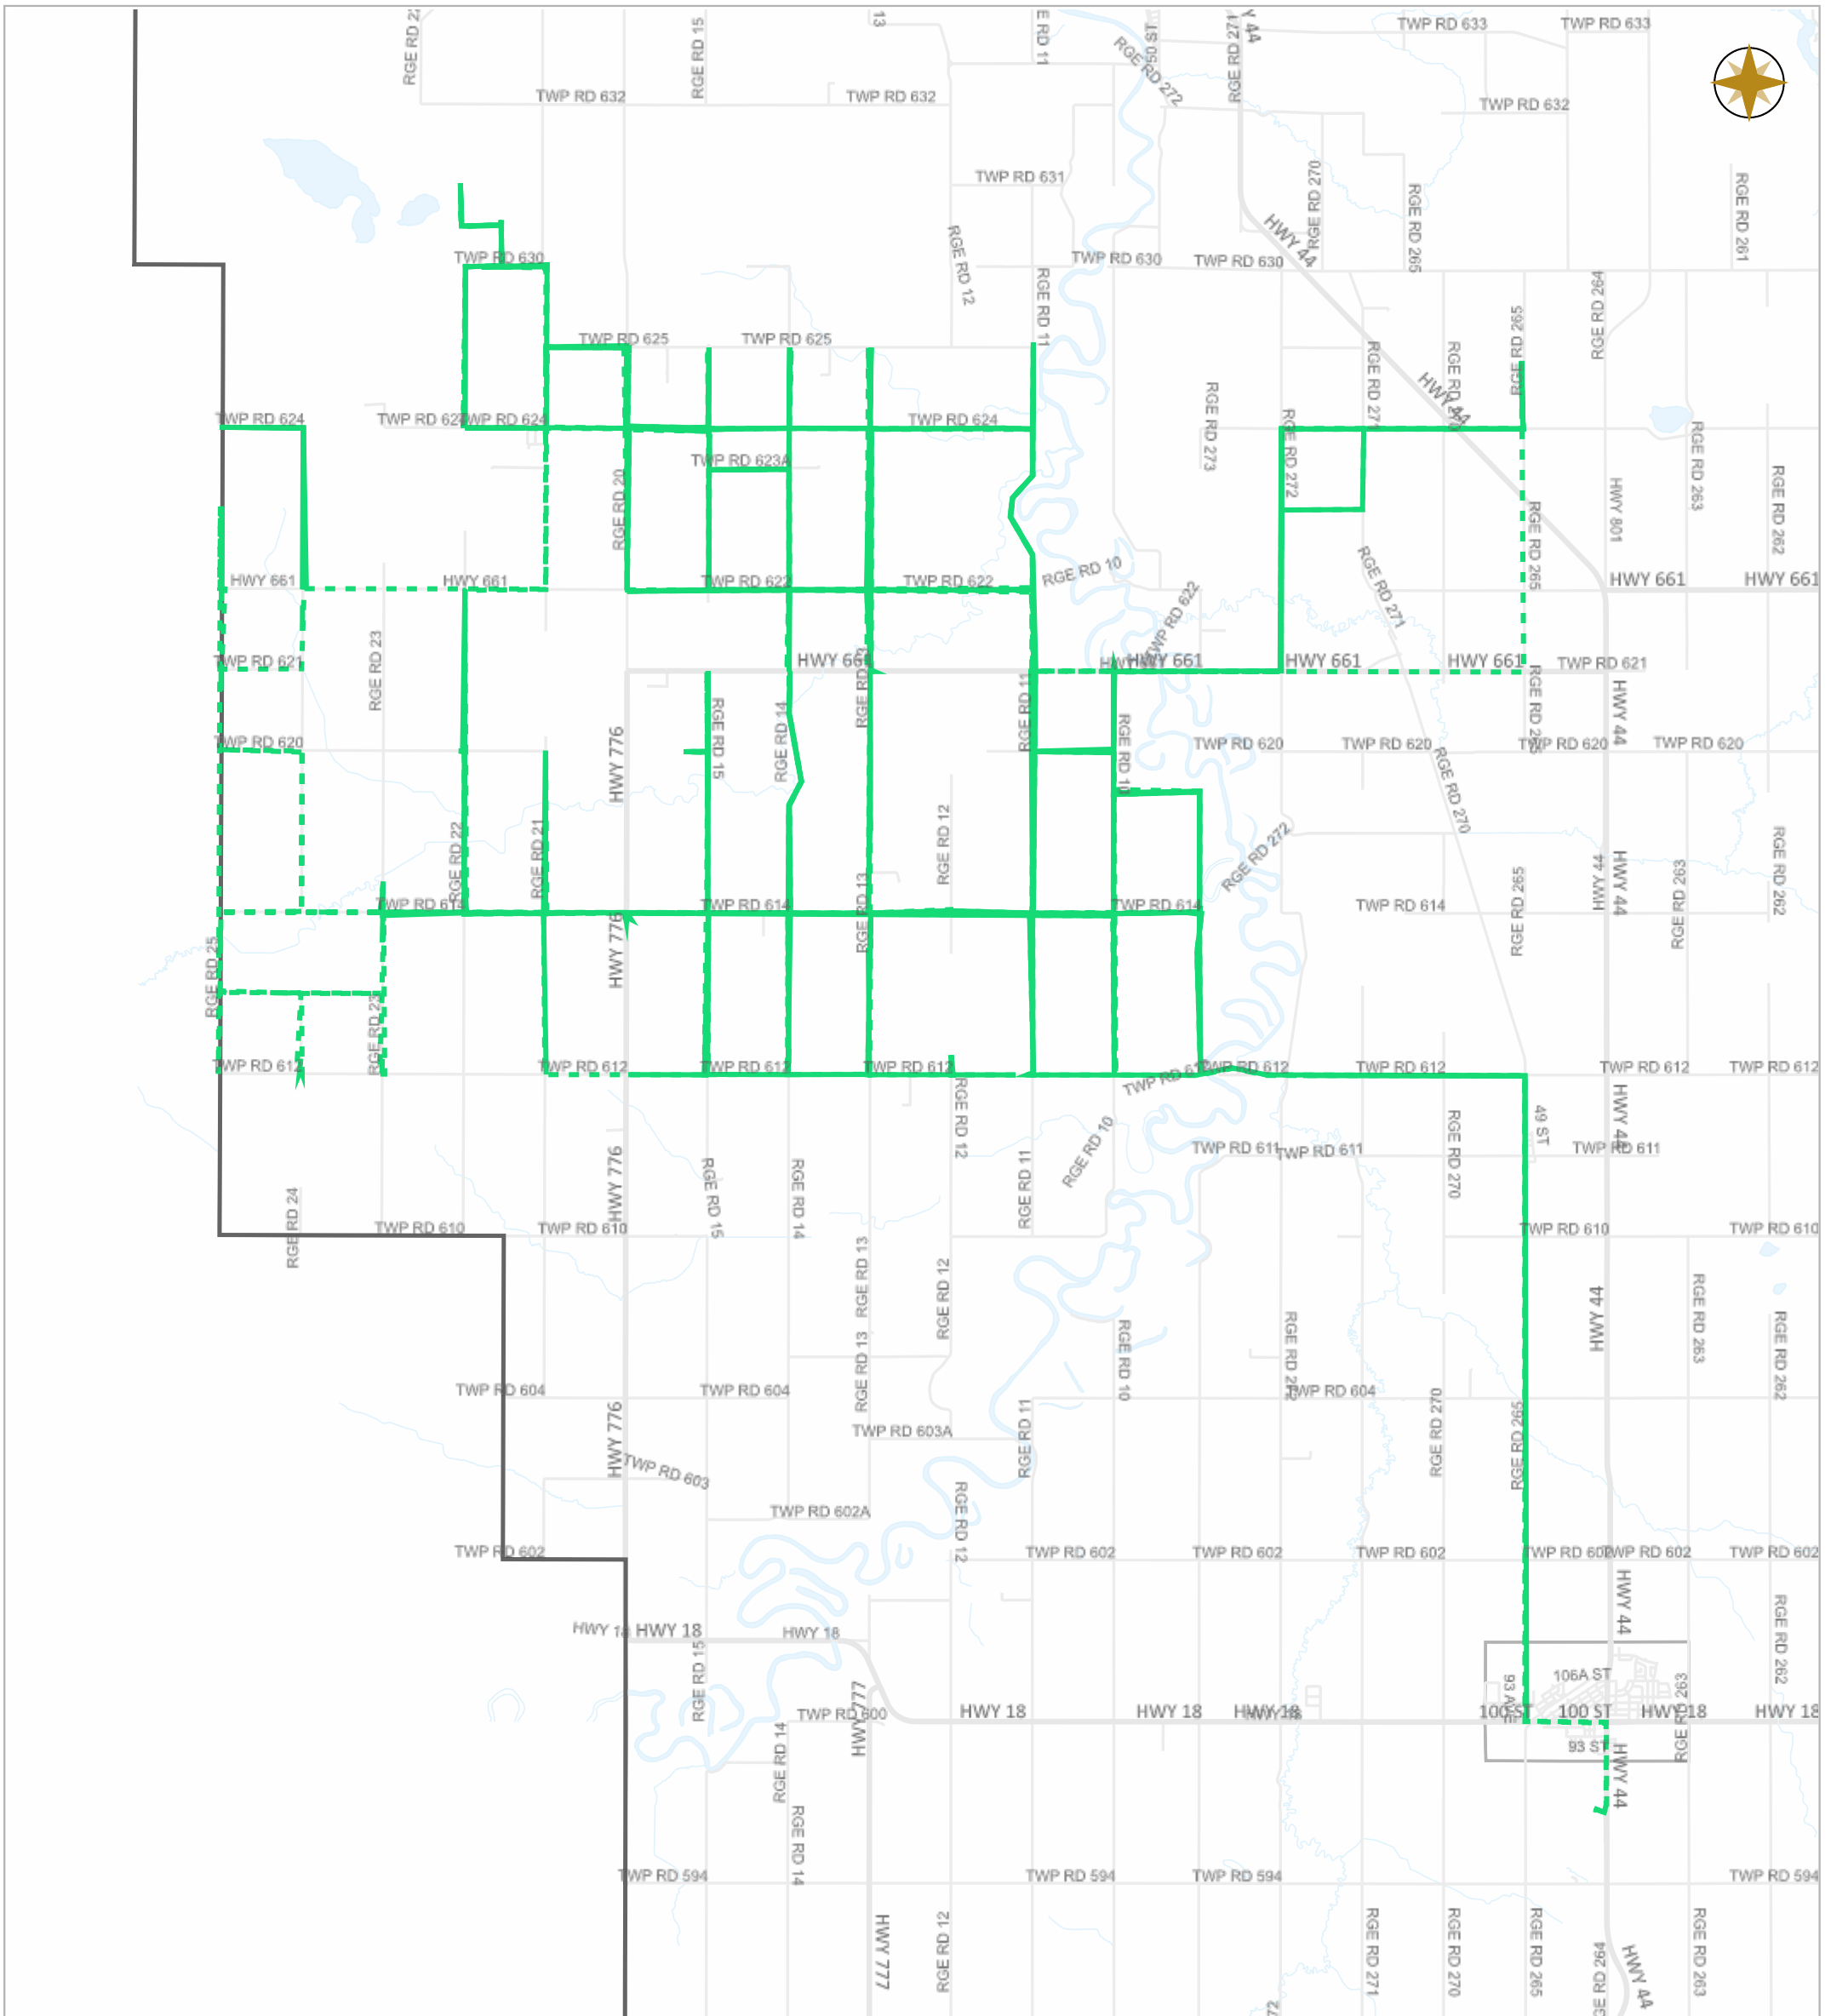

Legend

- Work Layers (Speed 1~12 mile/h)
- - - Tracking
- Roads

WESTLOCK COUNTY MAP

Map Projection: 3TM 114W NAD 83

10336 – 106 Street
Westlock, Alberta T7P 2G1

Tel: 780-349-3346
Toll Free: 1-877-349-5880
Fax: 780-349-2012

Date: Dec.26, 2022