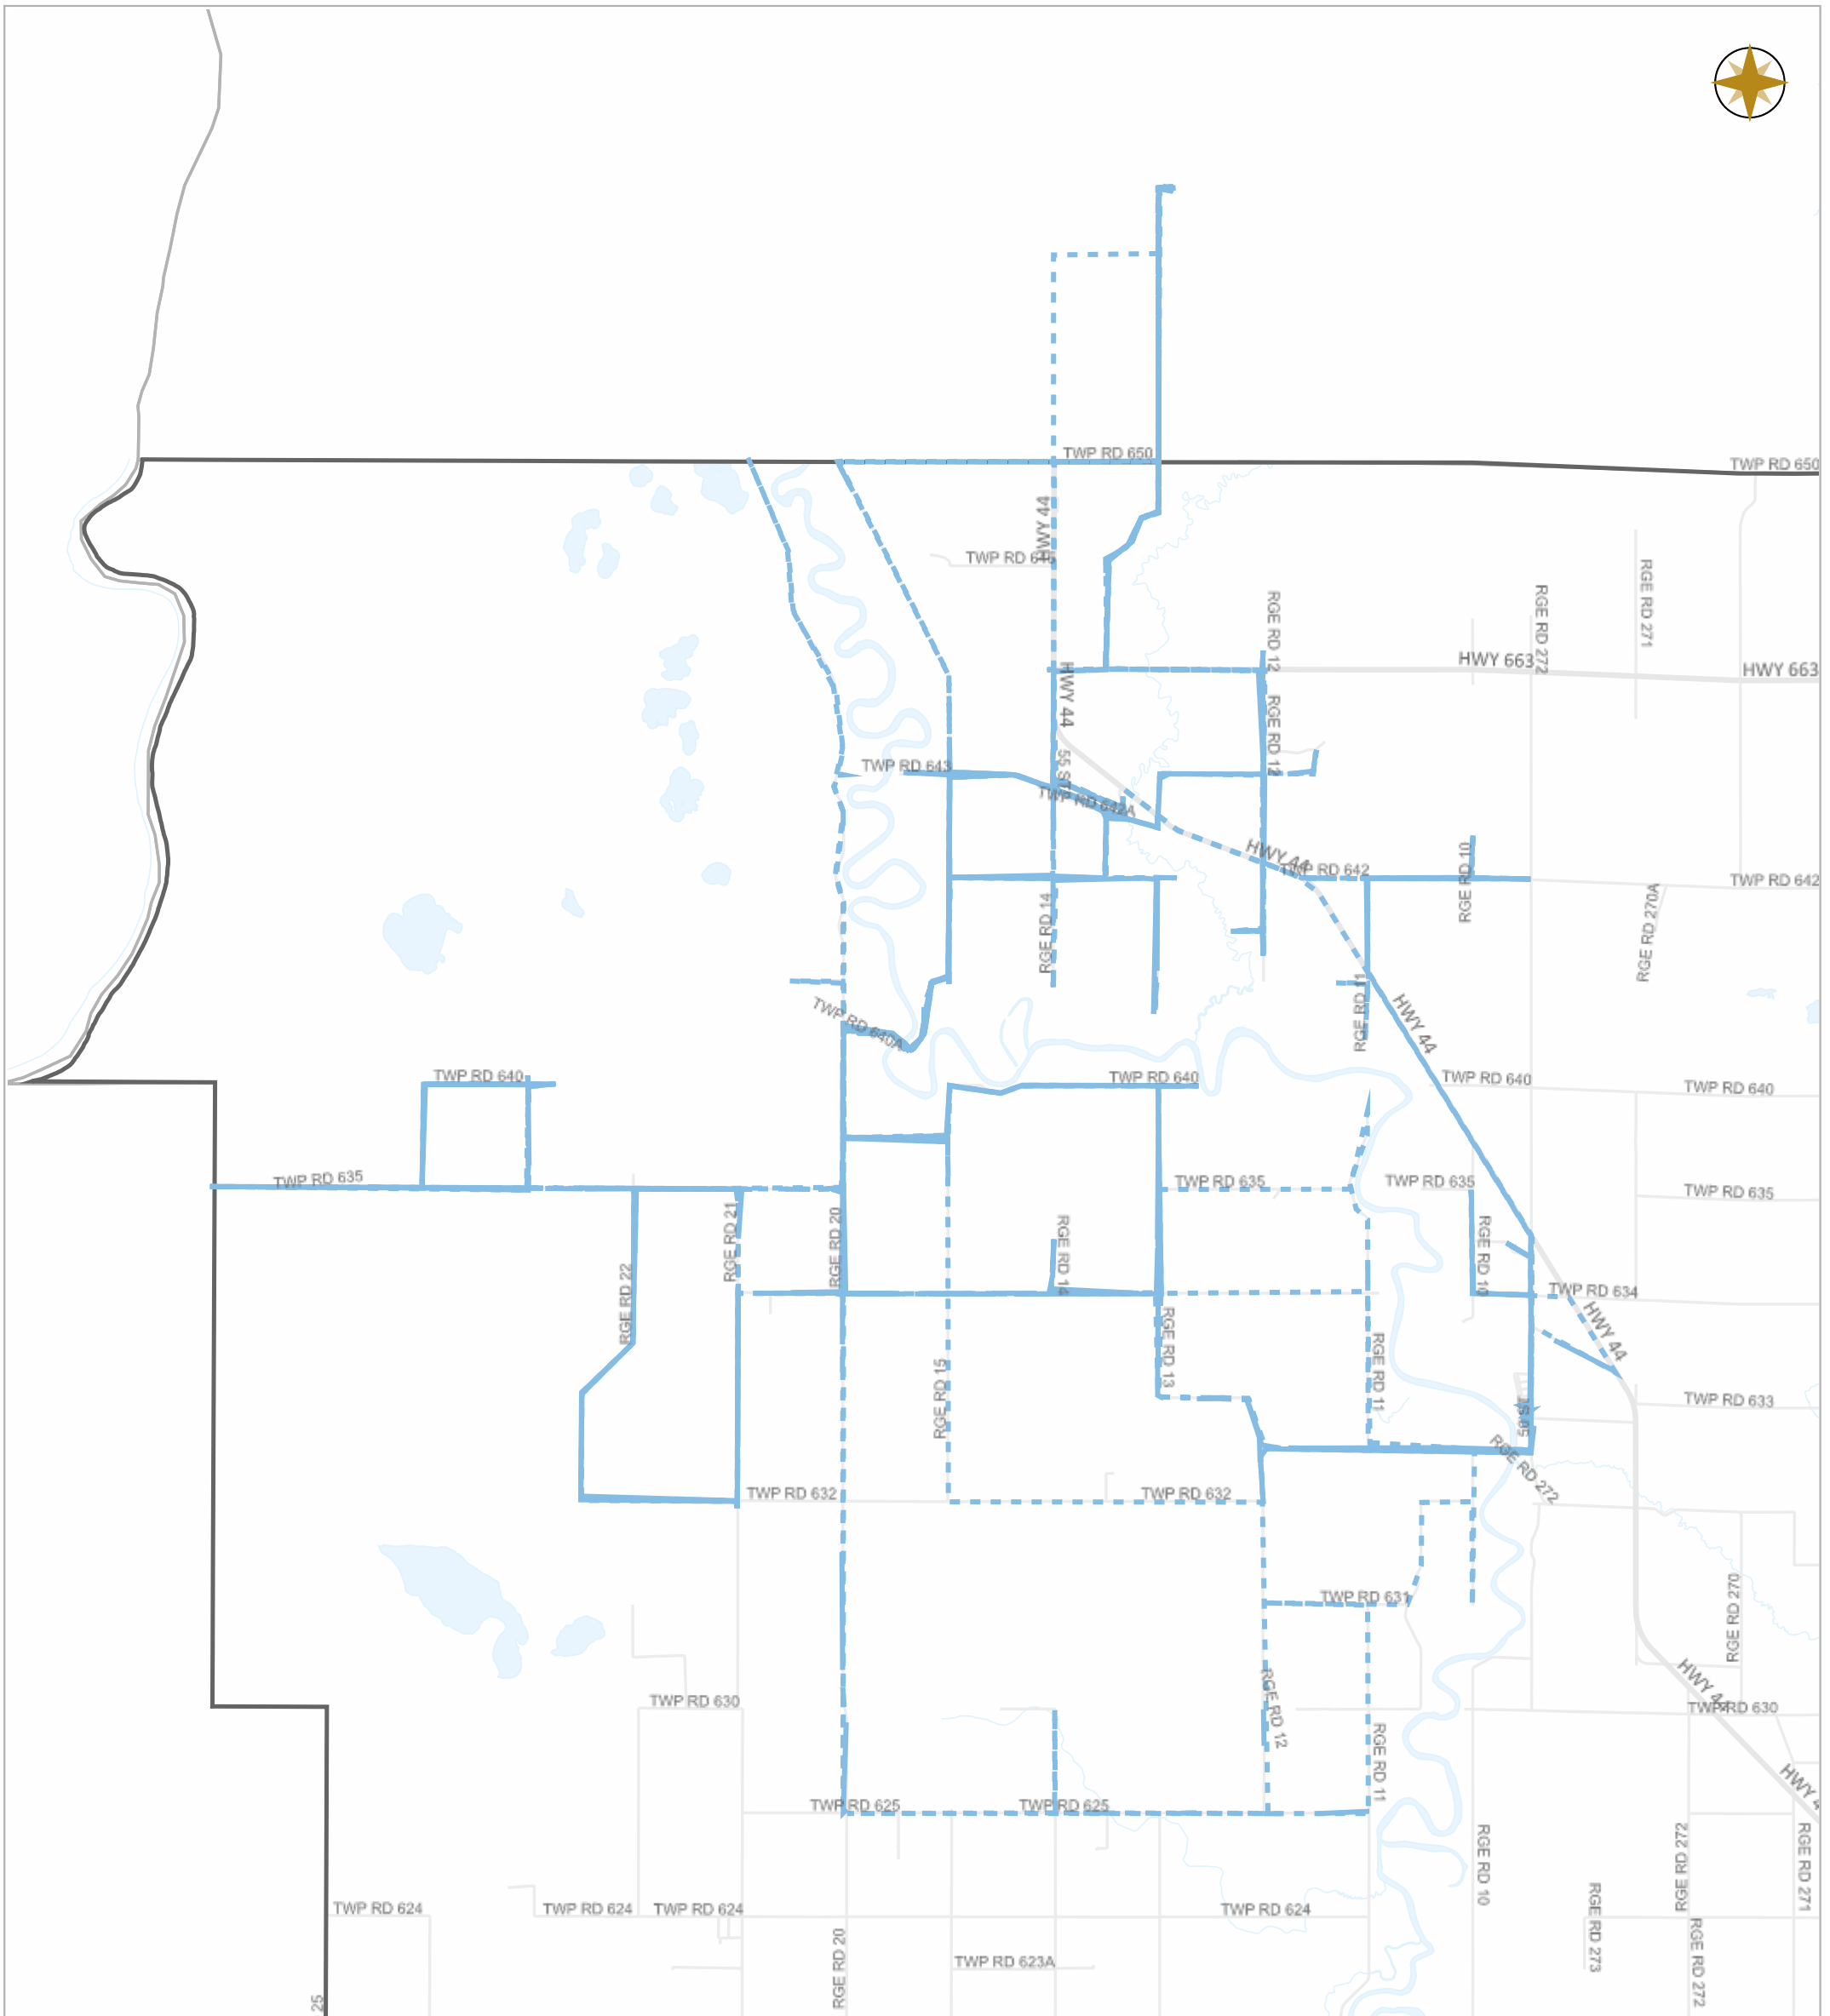

Legend

- Work Layers (Speed 1~12 mile/h)
- - - Tracking
- Roads

WESTLOCK COUNTY MAP

Map Projection: 3TM 114W NAD 83

10336 – 106 Street
Westlock, Alberta T7P 2G1

Tel: 780-349-3346
Toll Free: 1-877-349-5880
Fax: 780-349-2012

Date: Dec.26, 2022