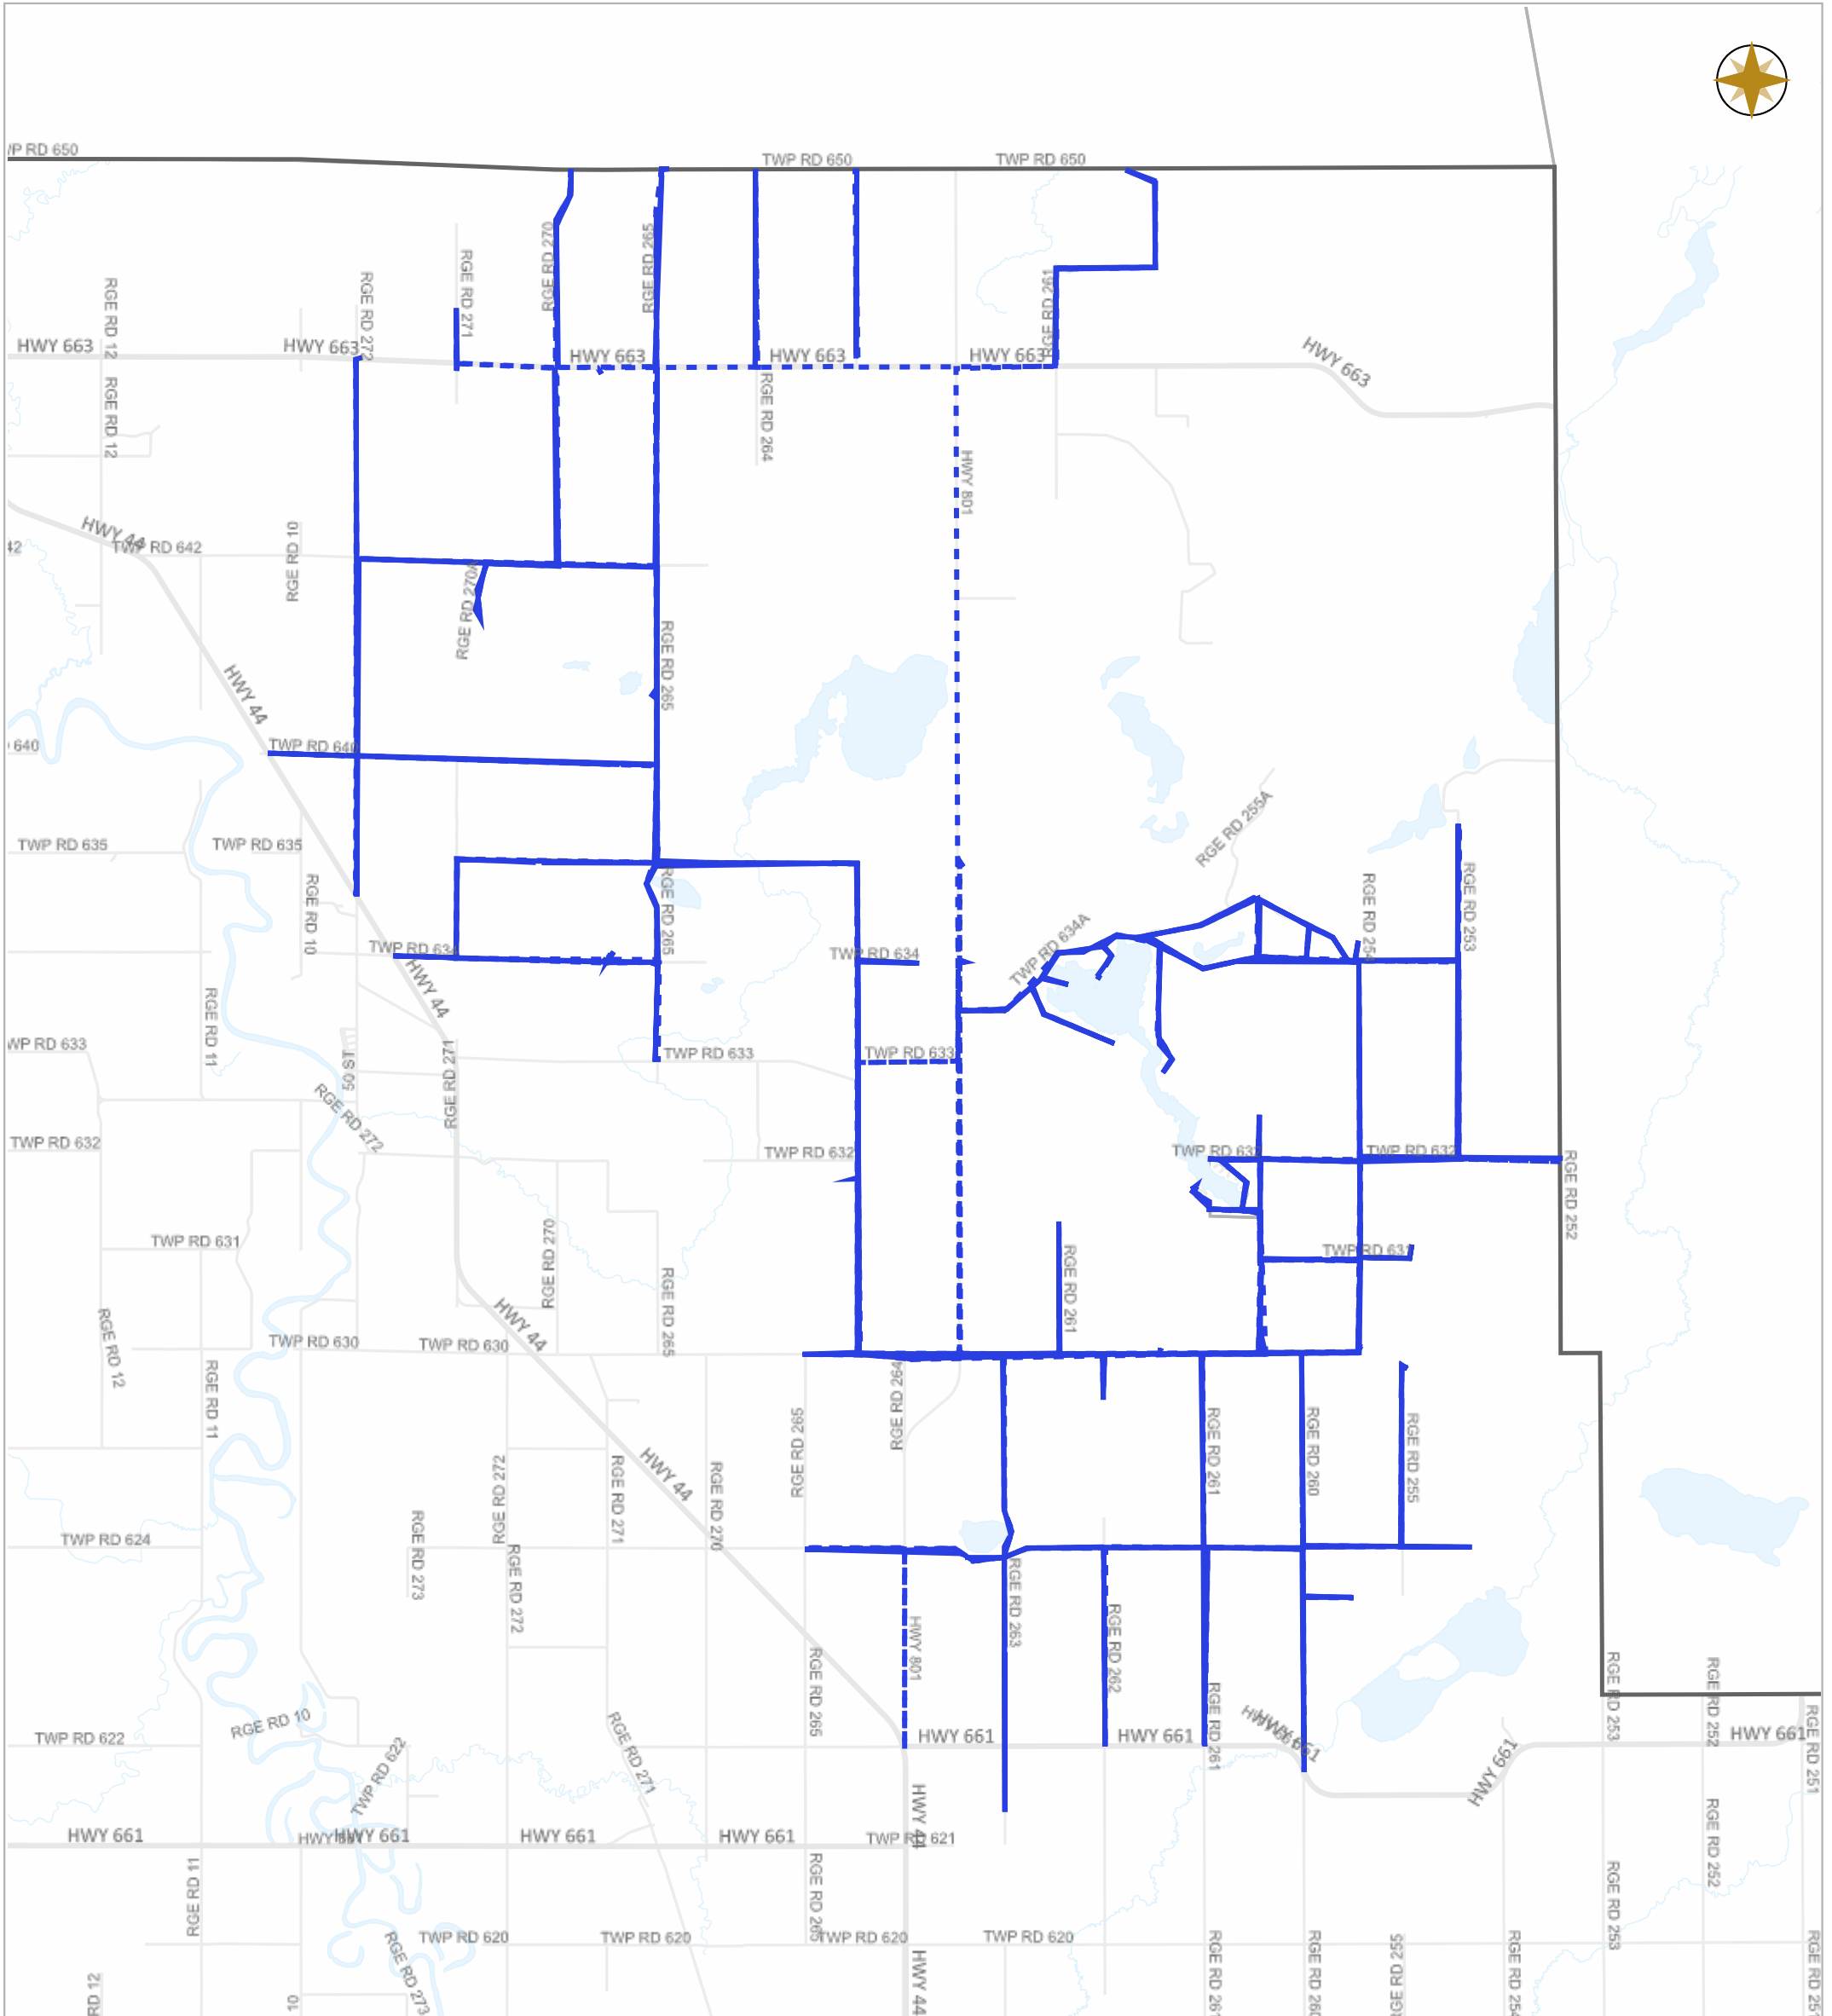

Legend

- Work Layers (Speed 1~12 mile/h)
- - - Tracking
- Roads

WESTLOCK COUNTY MAP

Map Projection: 3TM 114W NAD 83

10336 – 106 Street
Westlock, Alberta T7P 2G1

Tel: 780-349-3346
Toll Free: 1-877-349-5880
Fax: 780-349-2012

Date: Dec.26, 2022