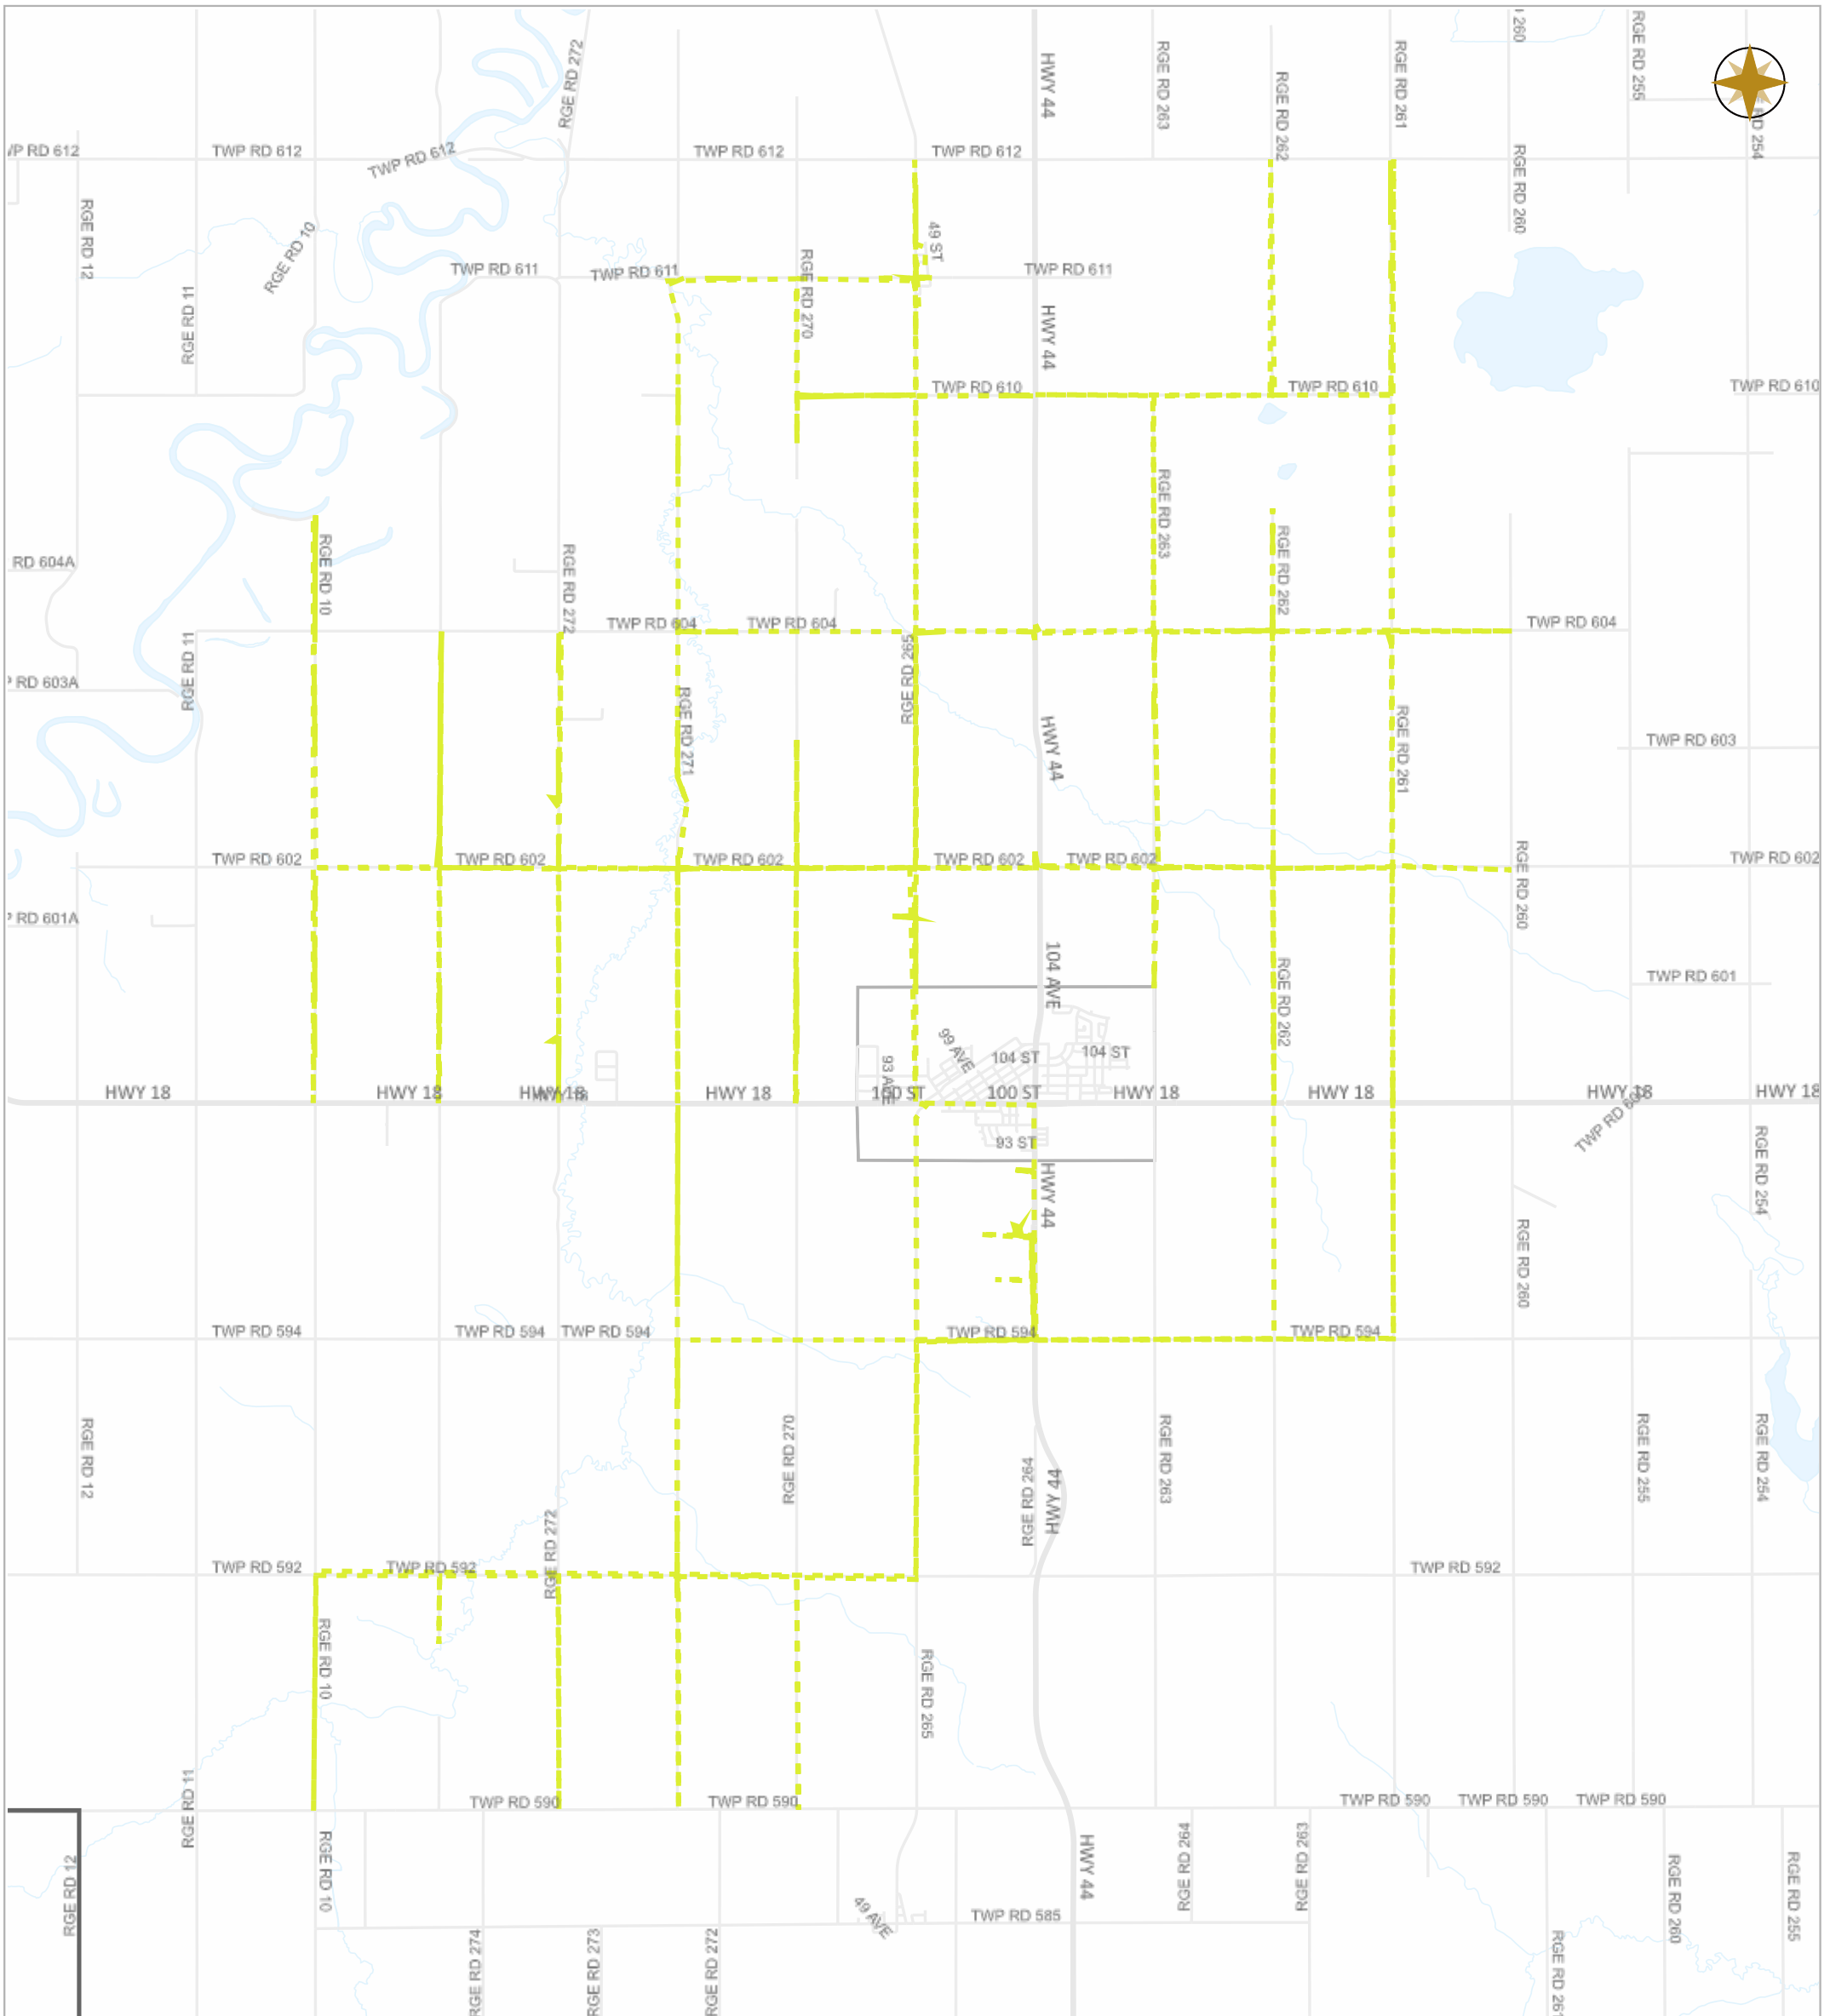

Scale

Legend

- Work Layers (Speed 1~12 mile/h)
- - - Tracking
- Roads

WESTLOCK COUNTY MAP

Map Projection: 3TM 114W NAD 83

10336 – 106 Street
Westlock, Alberta T7P 2G1

Tel: 780-349-3346
Toll Free: 1-877-349-5880
Fax: 780-349-2012

Date: Dec.26, 2022