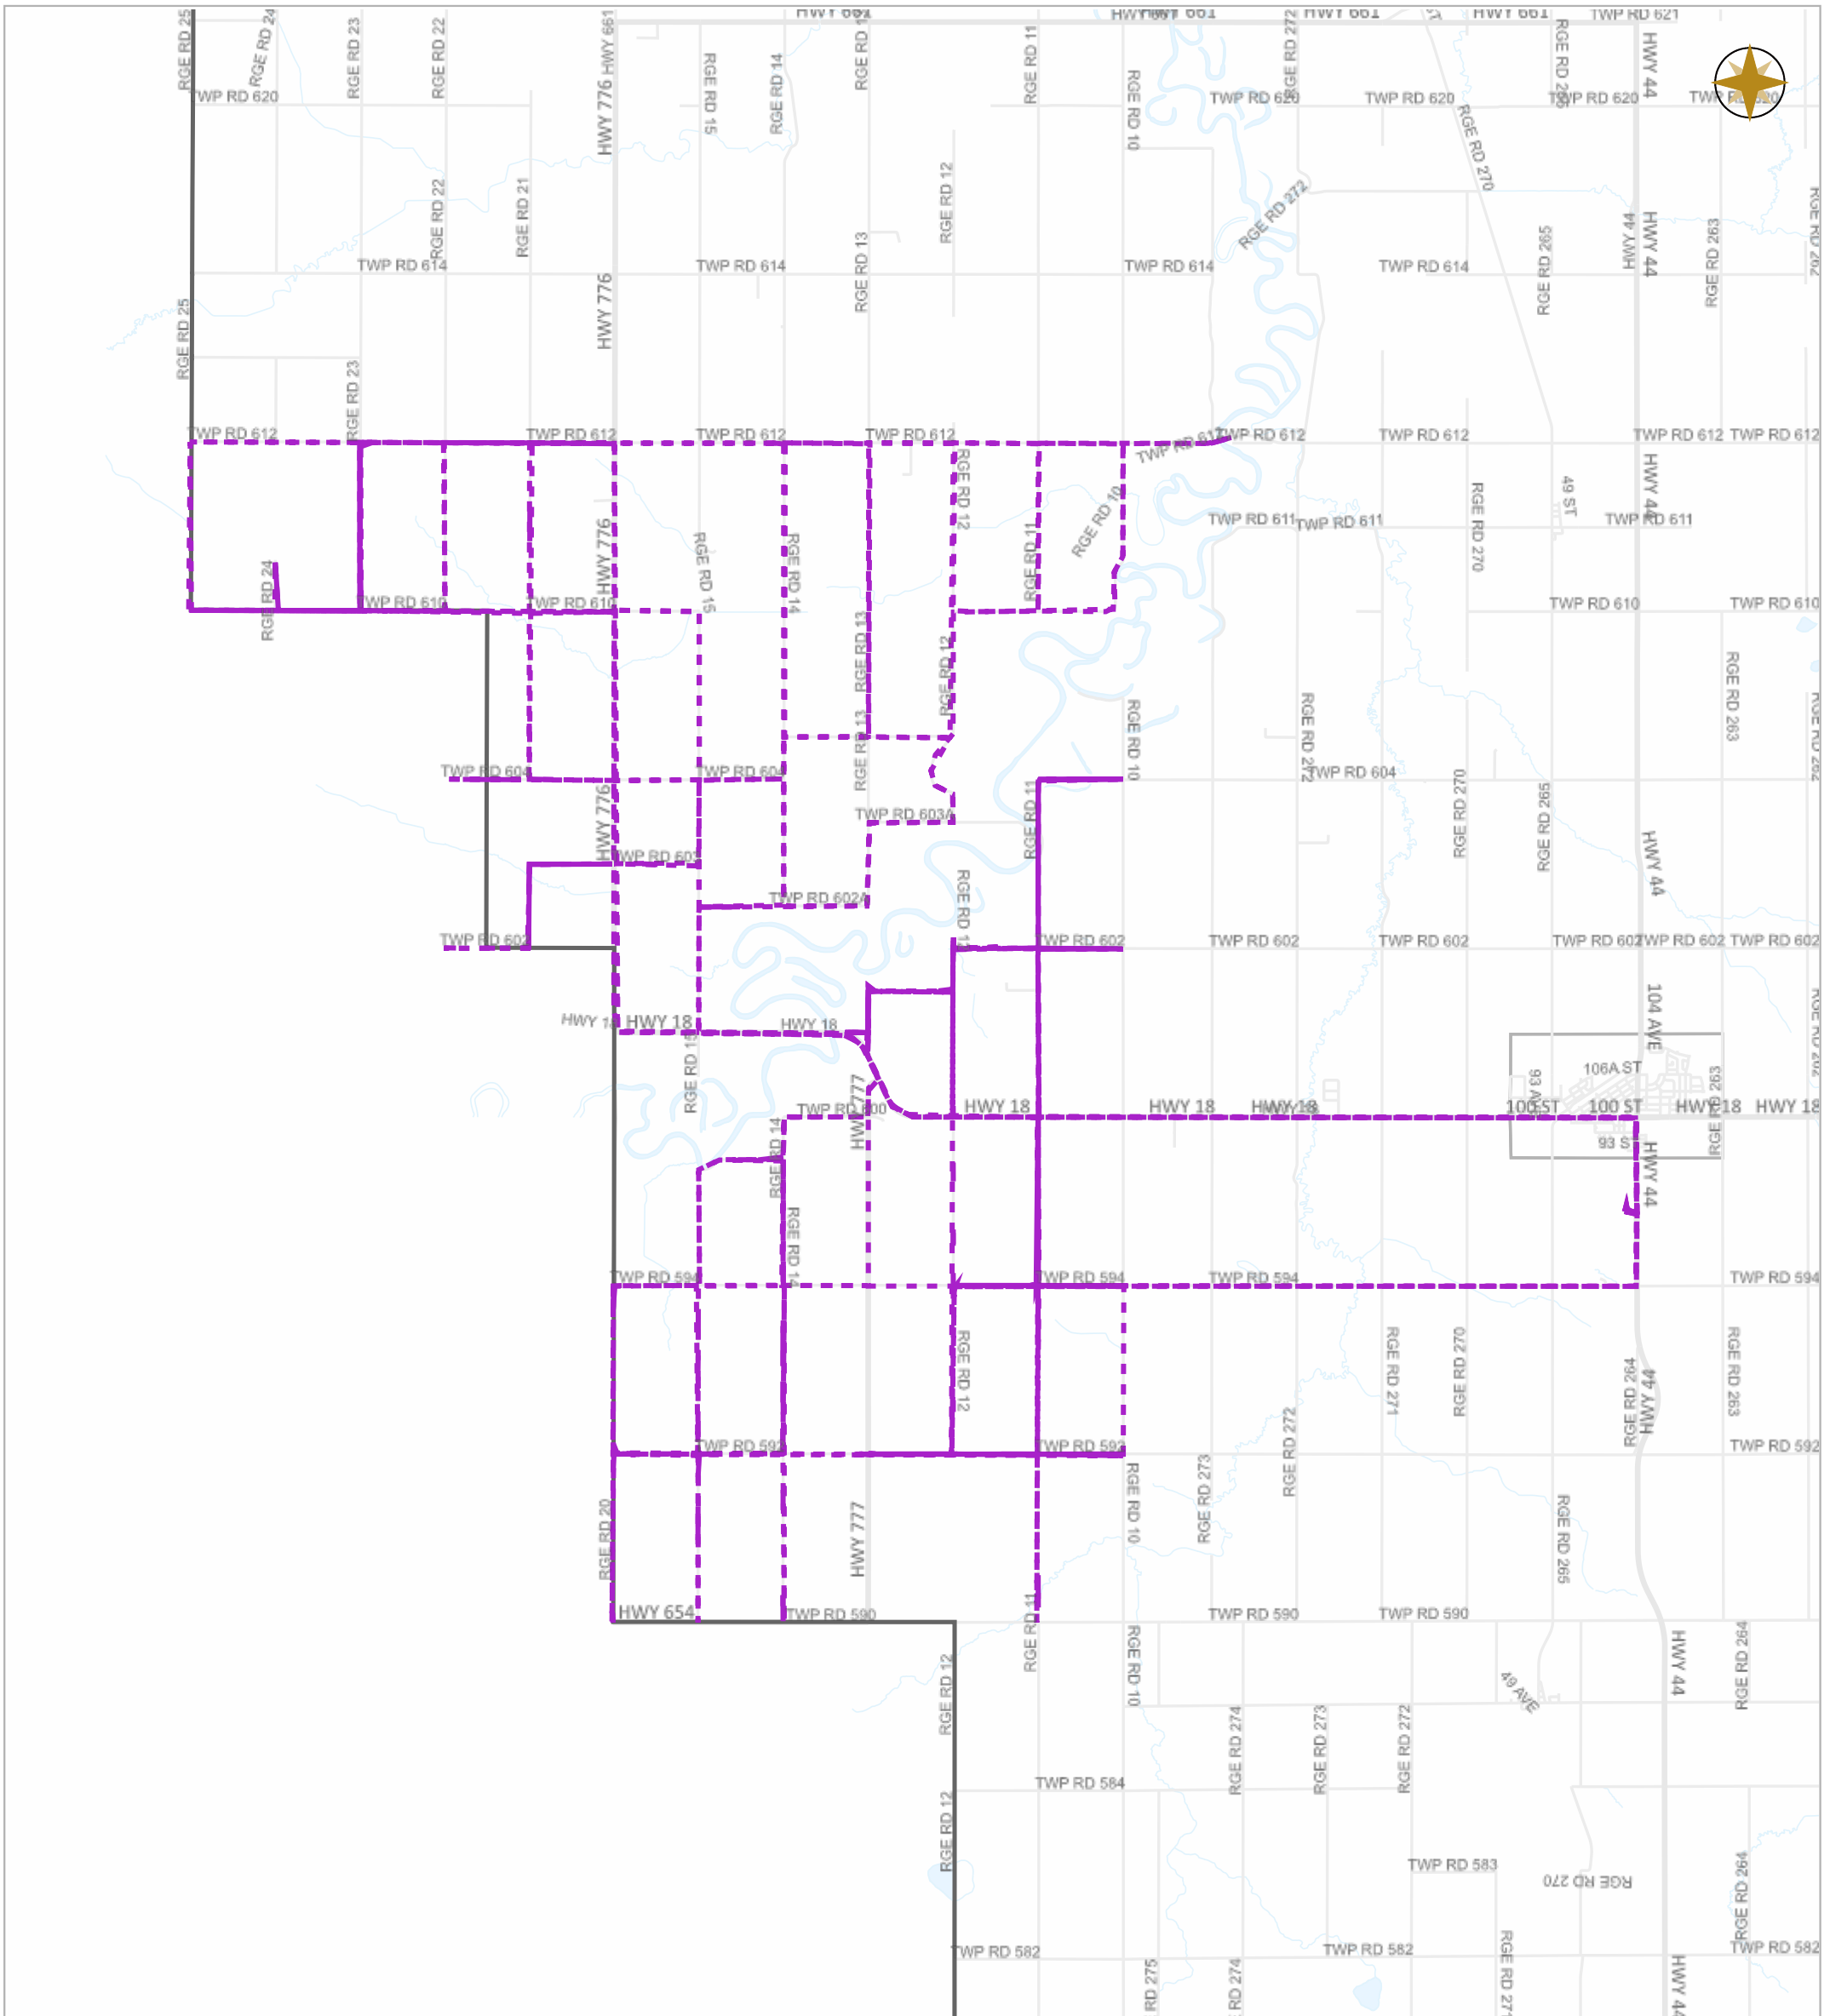

Legend

- Work Layers (Speed 1~12 mile/h)
- - - Tracking
- Roads

WESTLOCK COUNTY MAP

Map Projection: 3TM 114W NAD 83

10336 – 106 Street
Westlock, Alberta T7P 2G1

Tel: 780-349-3346
Toll Free: 1-877-349-5880
Fax: 780-349-2012

Date: Dec.26, 2022