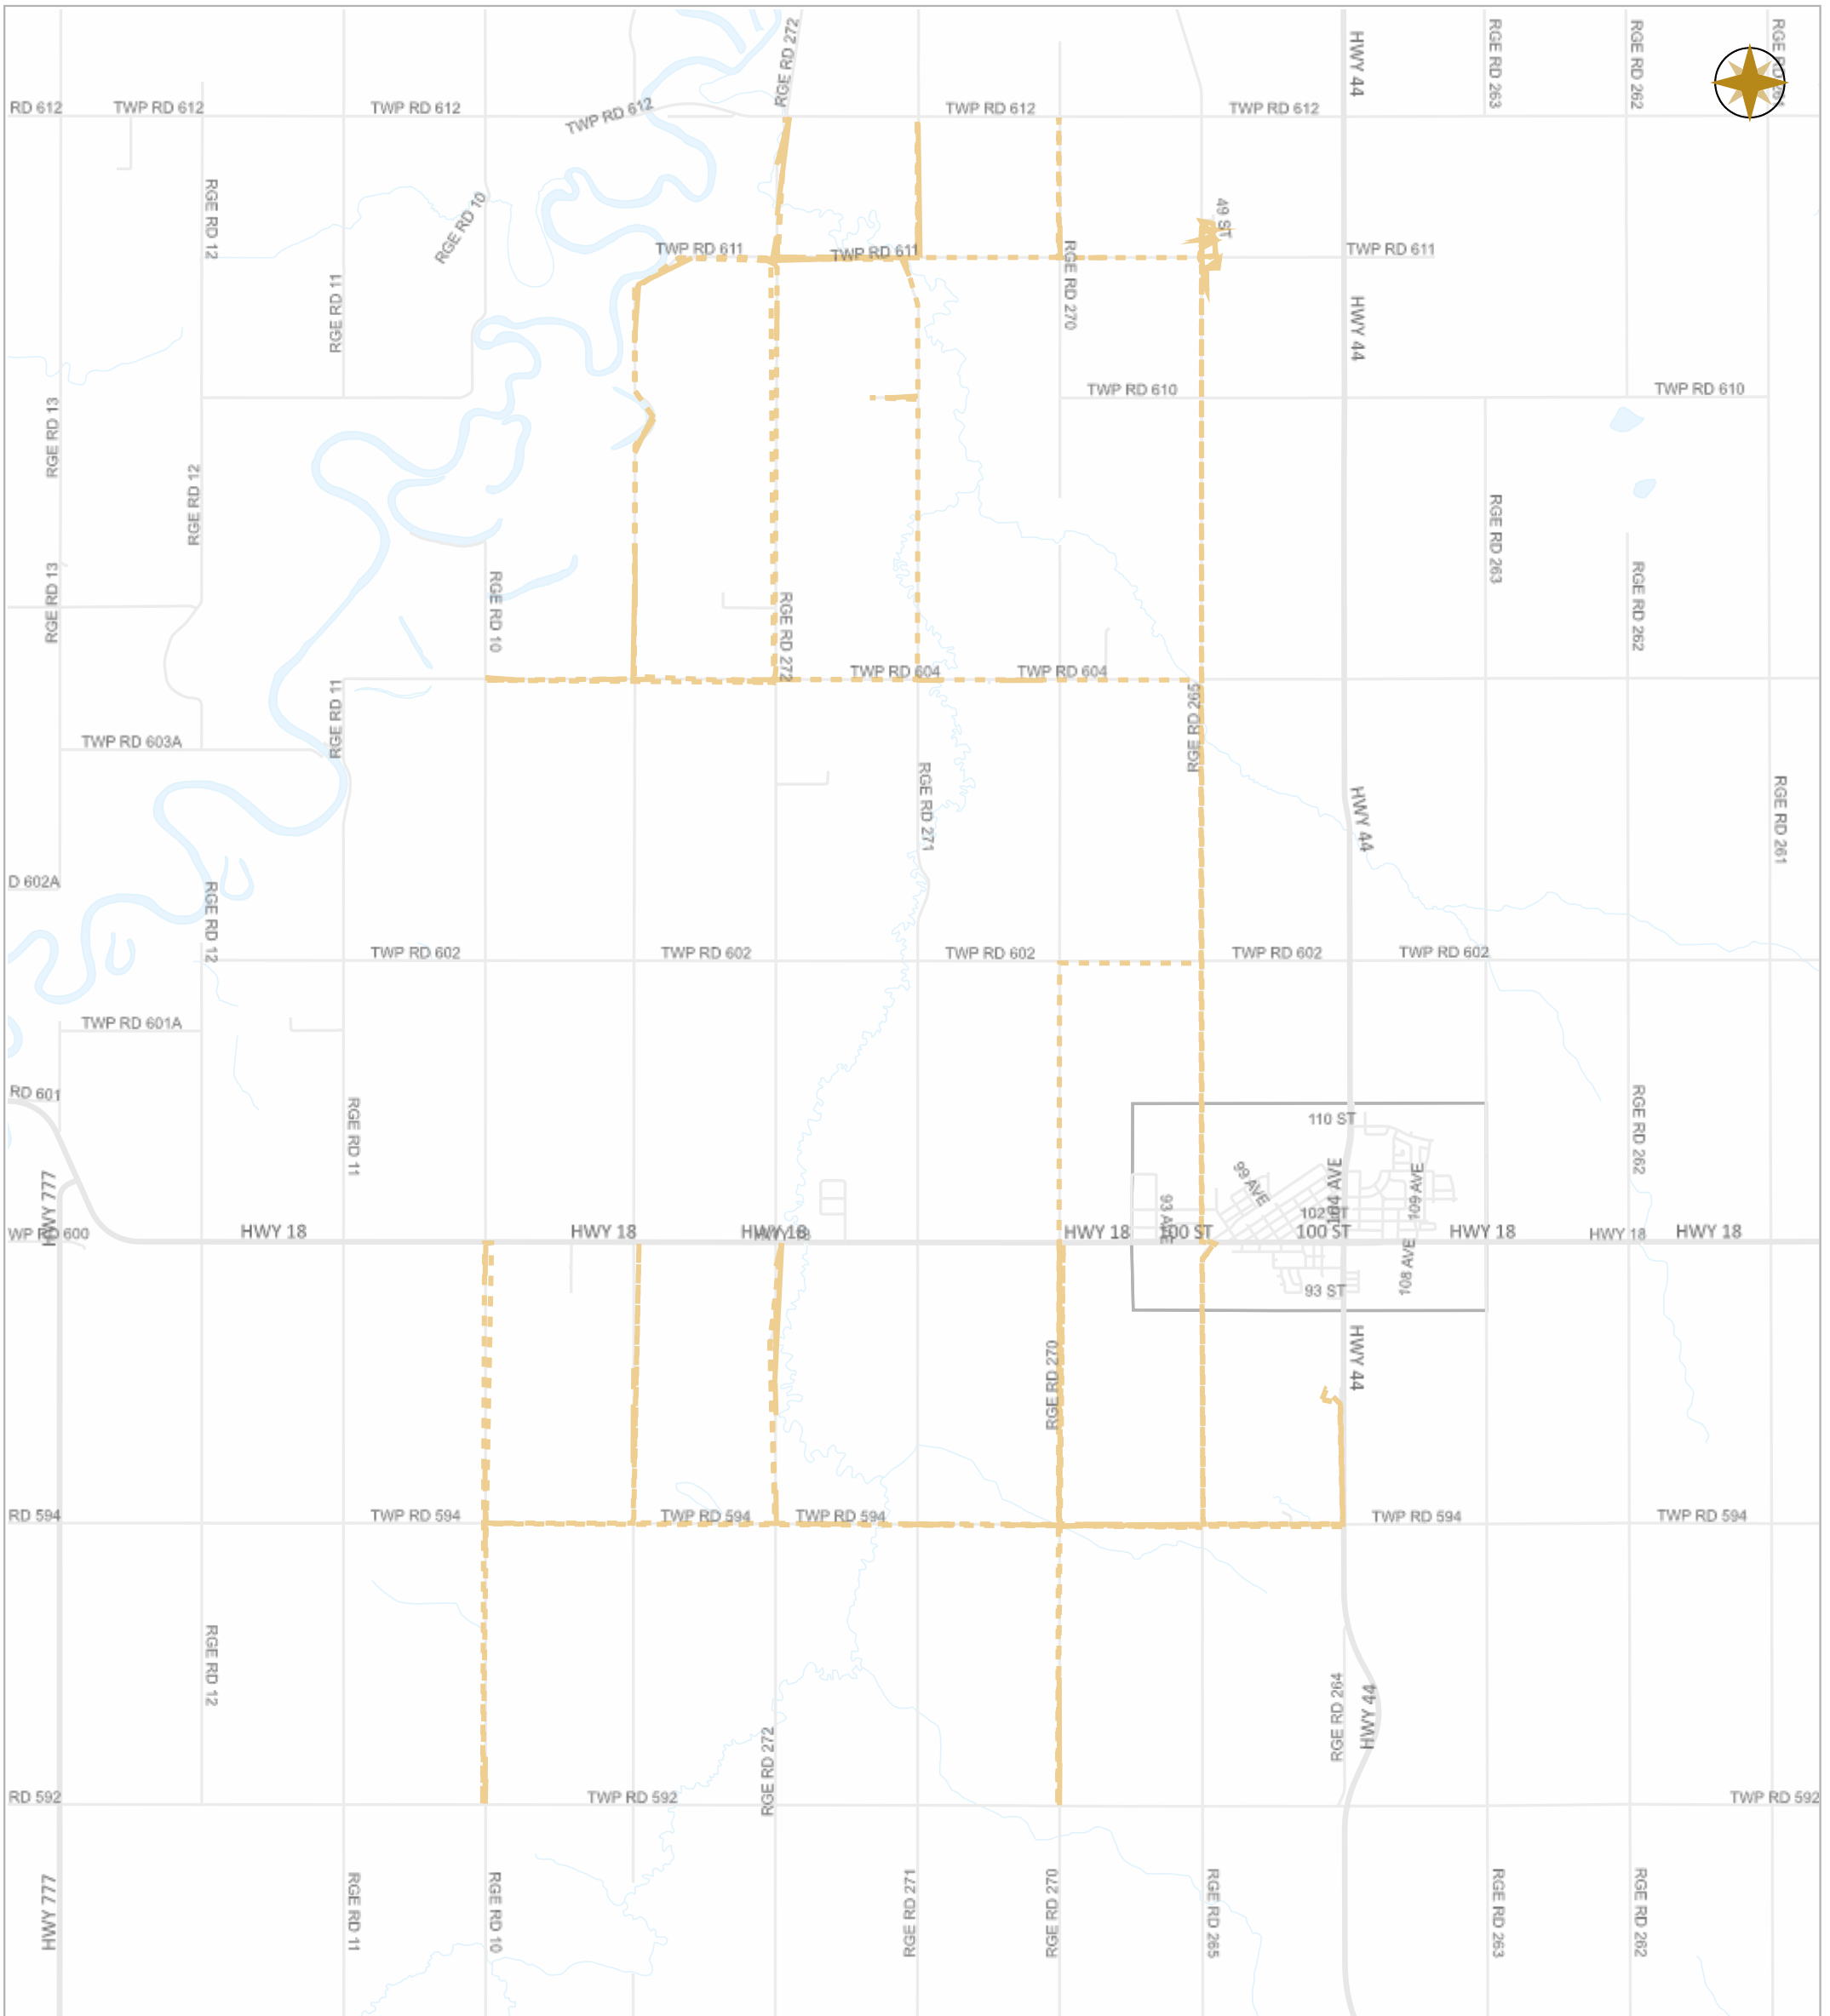

Legend

- Work Layers (Speed 1~12 mile/h)
- - - Tracking
- Roads

WESTLOCK COUNTY MAP

Map Projection: 3TM 114W NAD 83

10336 – 106 Street
Westlock, Alberta T7P 2G1

Tel: 780-349-3346
Toll Free: 1-877-349-5880
Fax: 780-349-2012

Date: Dec.26, 2022