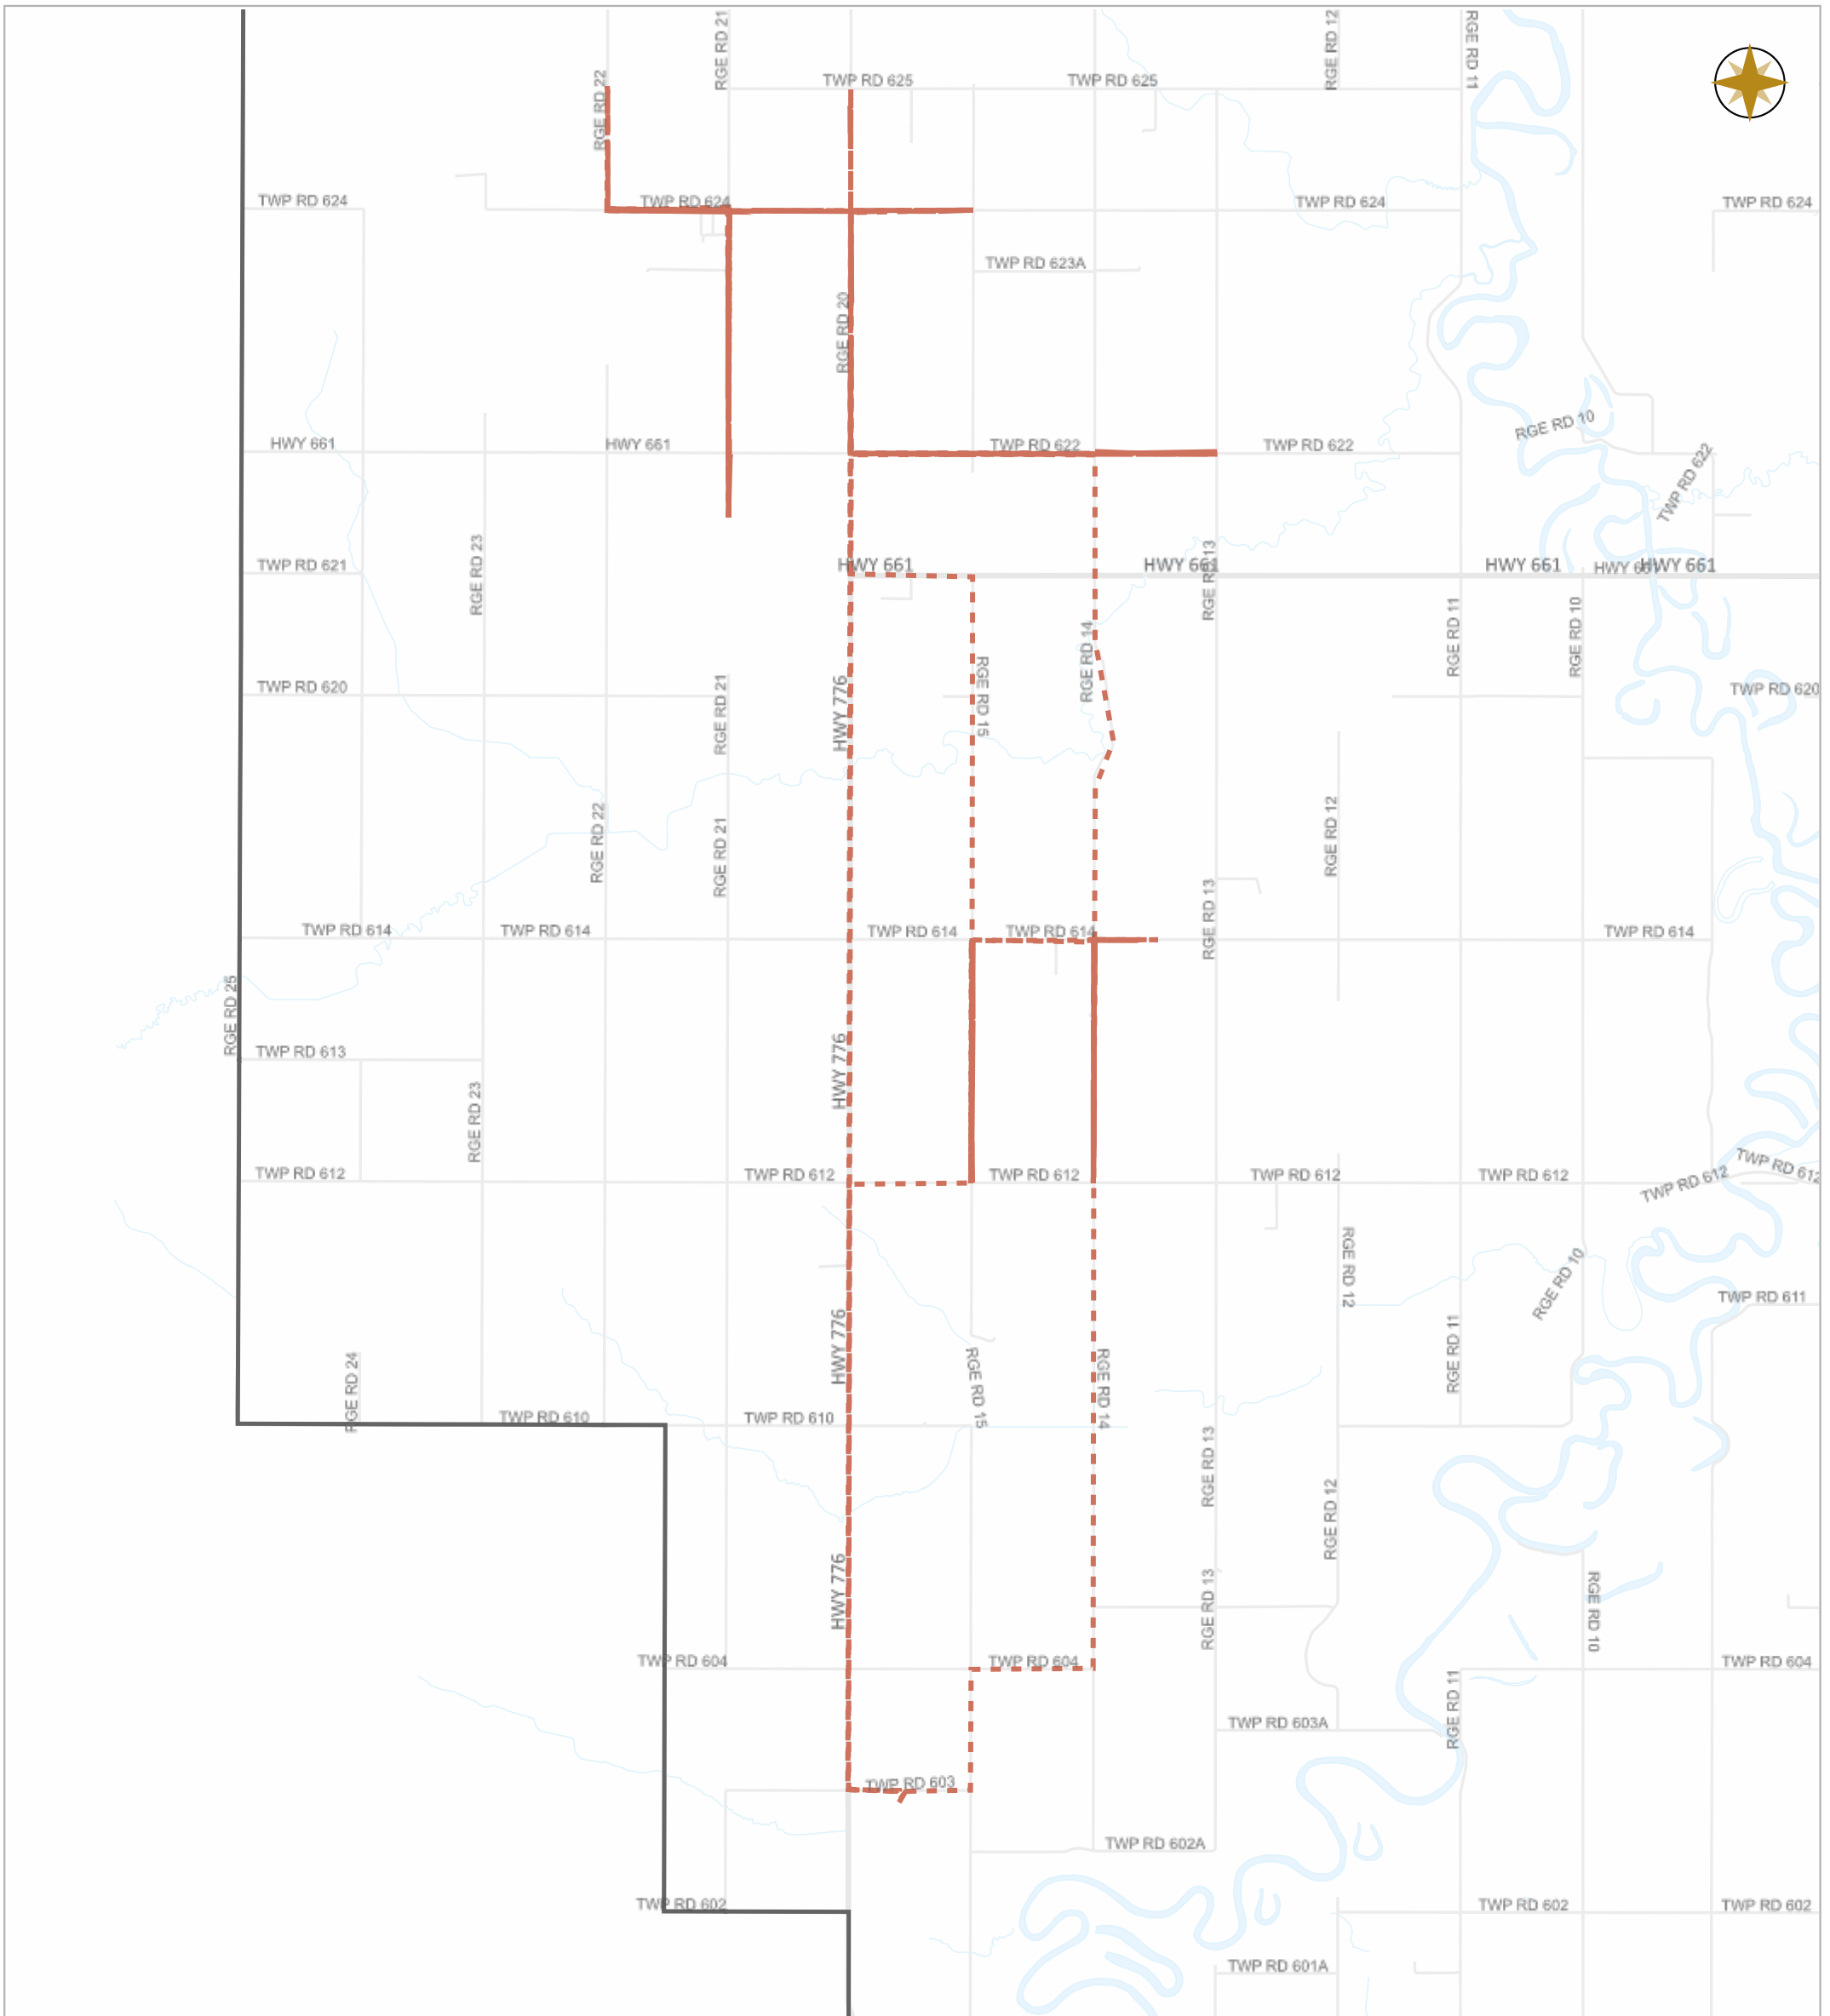

WESTLOCK COUNTY - WEEKLY GRADING REPORT

05-01-2022 ~ 05-07-2022

Legend

- GR1407
- GR1418
- GR1419
- GR1420
- GR1422
- GR1423
- GR1424
- GR1425
- GR1427
- GR1428
- Highway Municipal
- Boundary

Scale

WESTLOCK COUNTY MAP

10336 – 106 Street
 Westlock, Alberta T7P 2G1
 Tel: 780-349-3346
 Toll Free: 1-877-349-5880
 Fax: 780-349-2012

Map Projection: 3TM 114W NAD 83

Date: May.09, 2022

Scale

Legend

- Work Layers (Speed 1~7 mile/h)
- - - Tracking
- Roads

WESTLOCK COUNTY MAP

Map Projection: 3TM 114W NAD 83

10336 – 106 Street
Westlock, Alberta T7P 2G1
Tel: 780-349-3346
Toll Free: 1-877-349-5880
Fax: 780-349-2012

Date: May.09, 2022

Legend

- Work Layers (Speed 1~7 mile/h)
- - - Tracking
- Roads