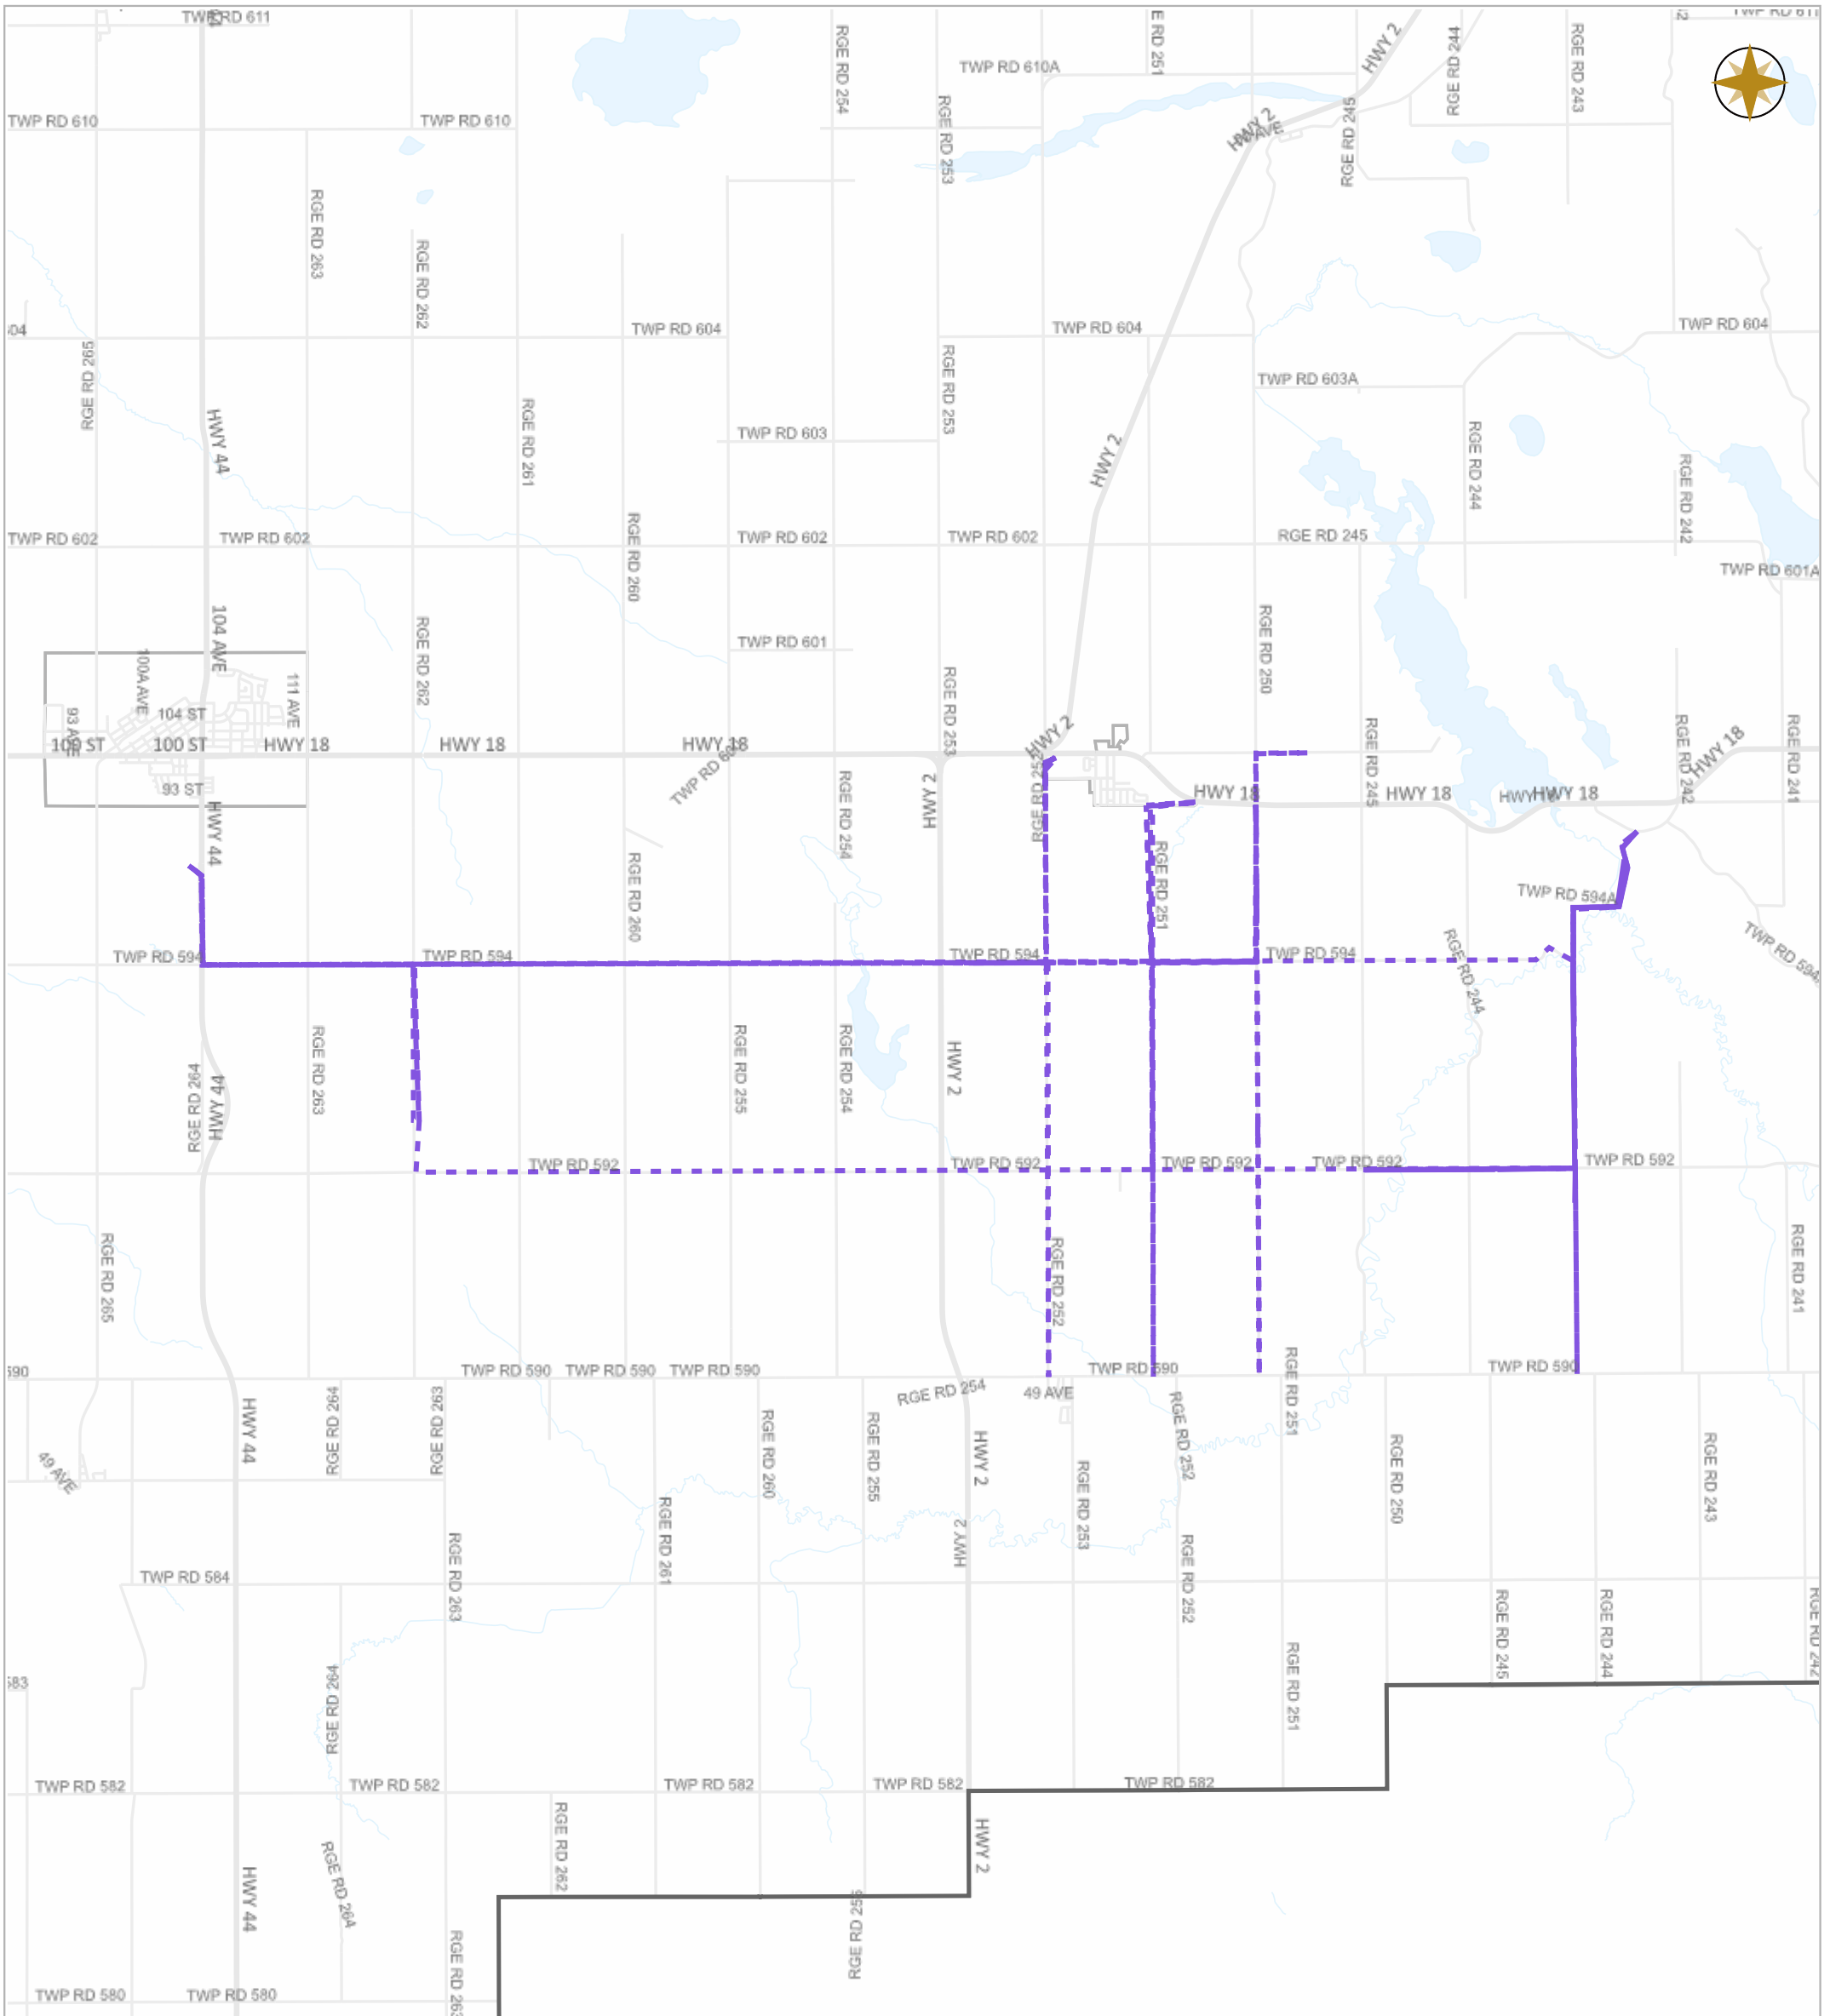

Legend

- Work Layers (Speed 1~7 mile/h)
- - - Tracking
- Roads

WESTLOCK COUNTY MAP

Map Projection: 3TM 114W NAD 83

10336 – 106 Street
Westlock, Alberta T7P 2G1

Tel: 780-349-3346
Toll Free: 1-877-349-5880
Fax: 780-349-2012

Date: May.09, 2022