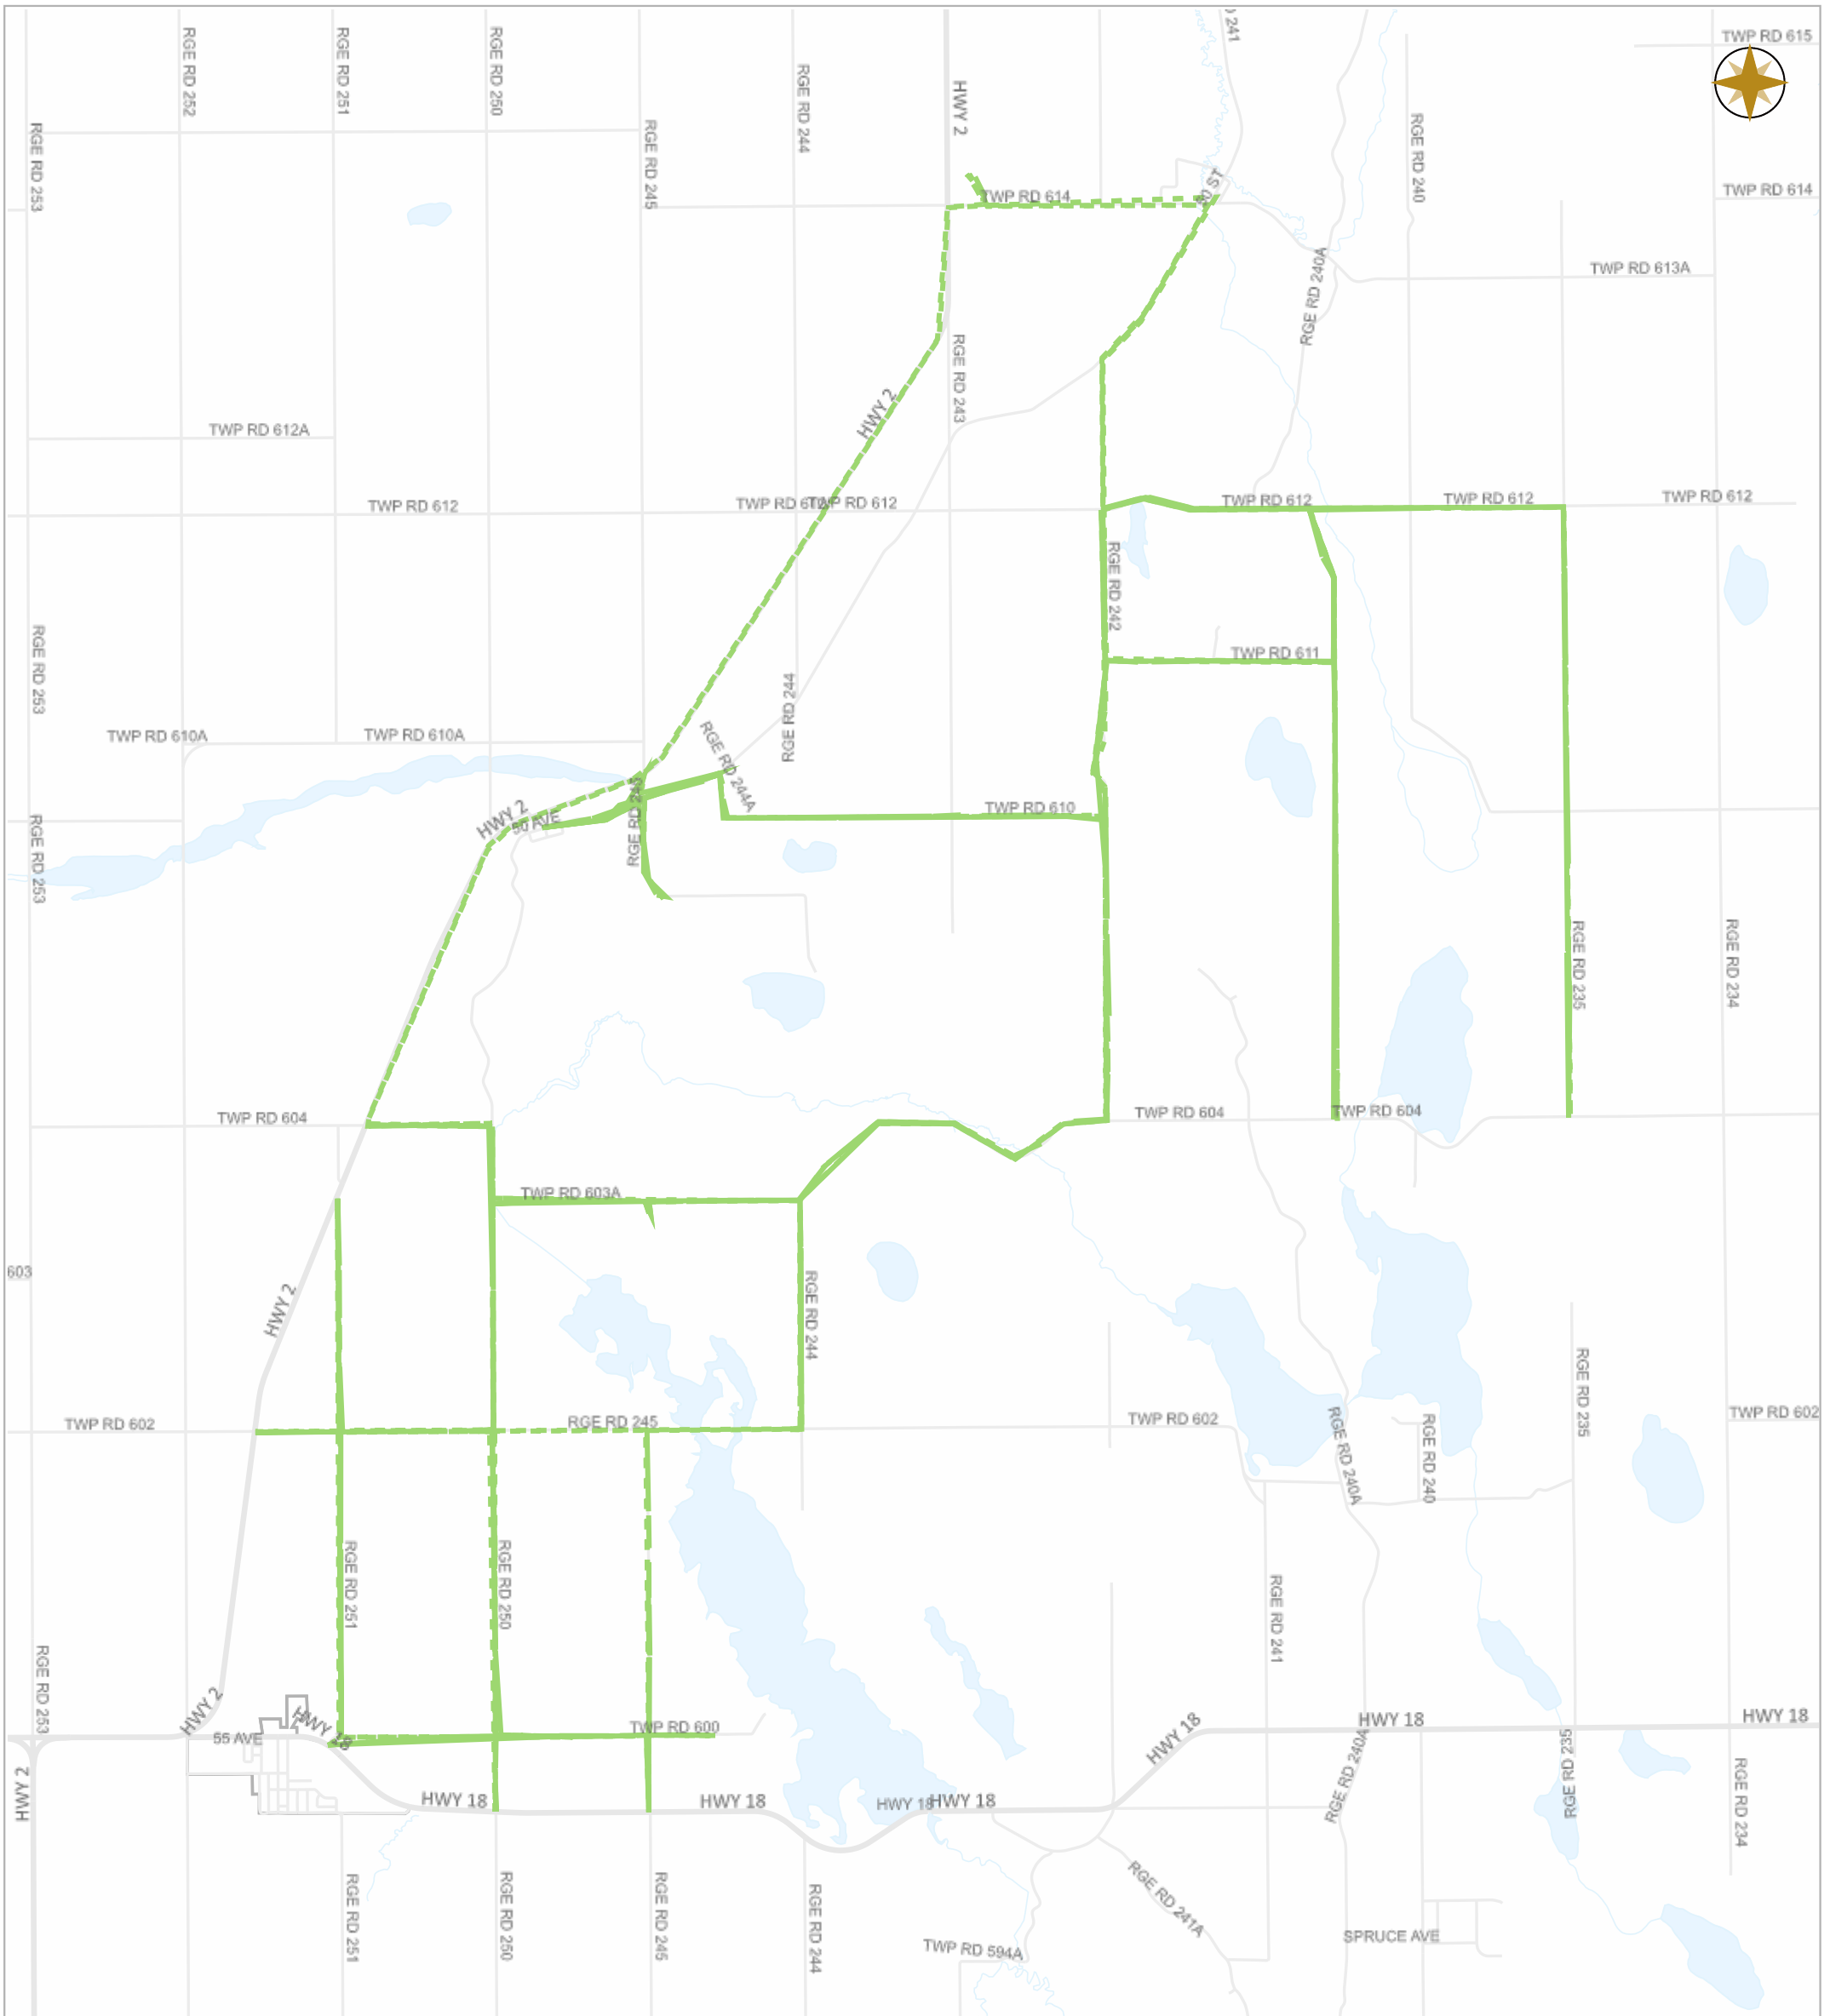

Scale

Legend

- Work Layers (Speed 1~7 mile/h)
- - - Tracking
- Roads

WESTLOCK COUNTY MAP

Map Projection: 3TM 114W NAD 83

10336 – 106 Street
Westlock, Alberta T7P 2G1

Tel: 780-349-3346
Toll Free: 1-877-349-5880
Fax: 780-349-2012

Date: May.09, 2022