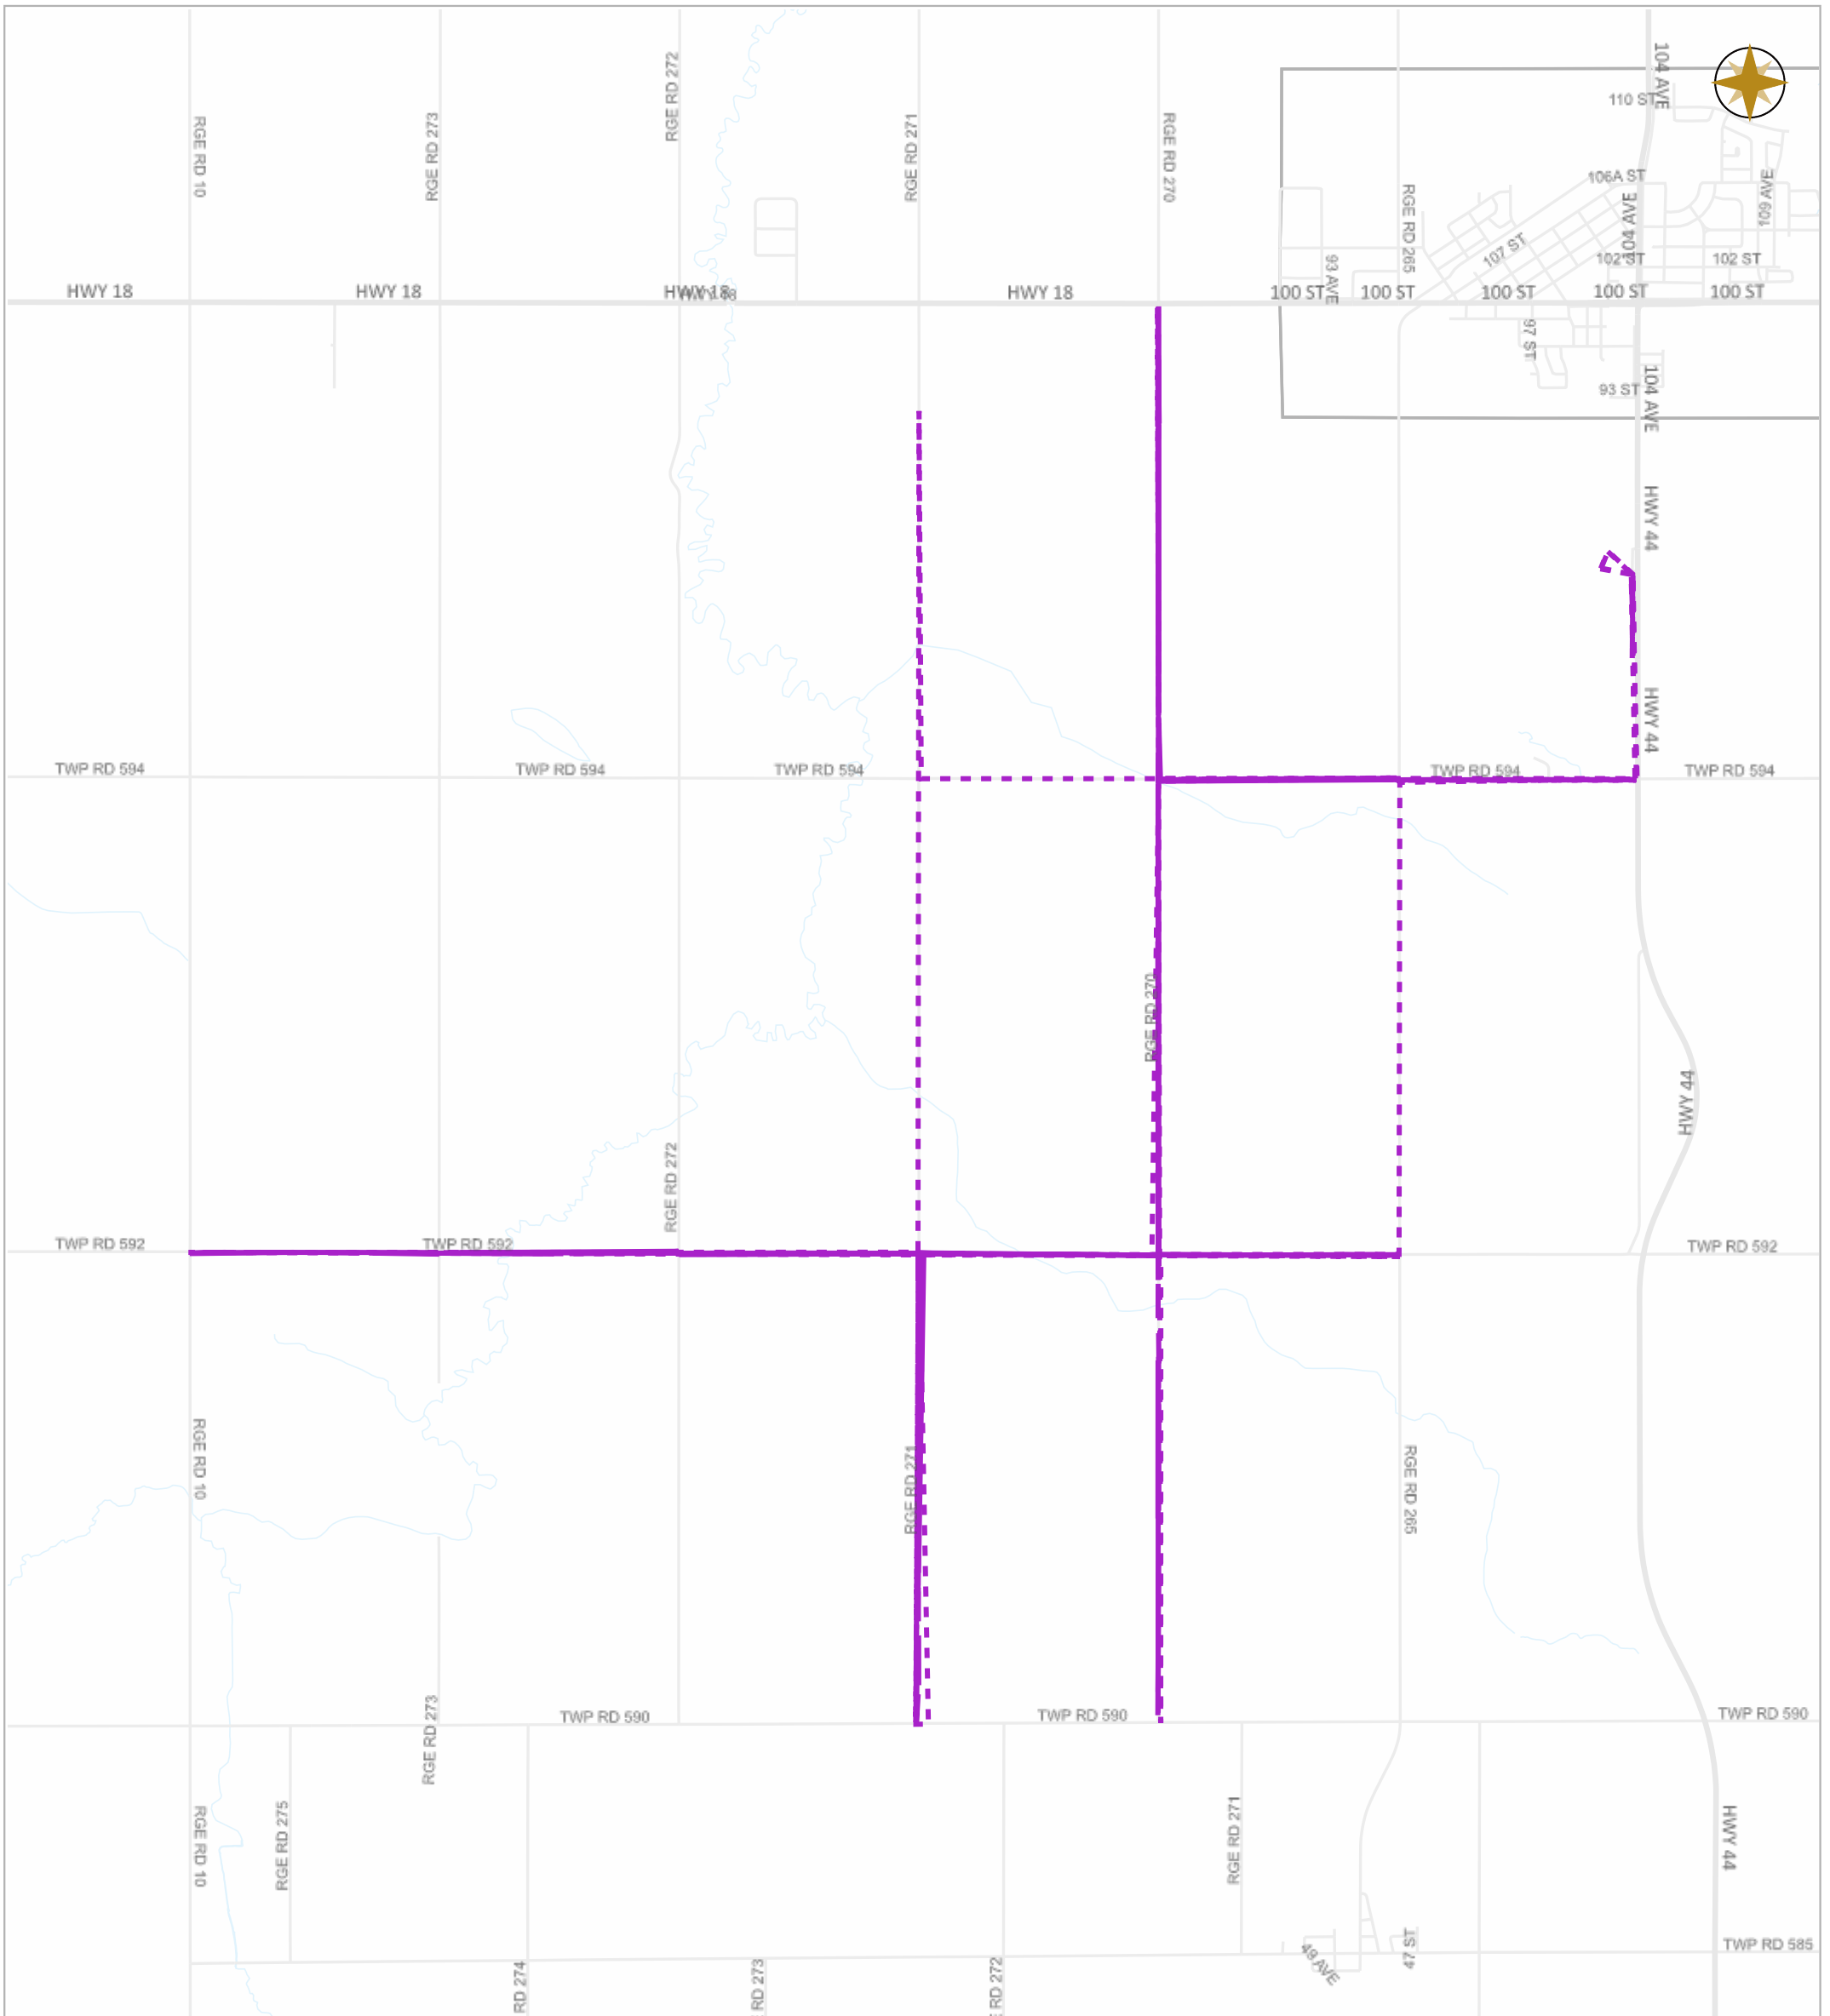

Legend

- Work Layers (Speed 1~7 mile/h)
- - - Tracking
- Roads

WESTLOCK COUNTY MAP

Map Projection: 3TM 114W NAD 83

10336 – 106 Street
Westlock, Alberta T7P 2G1

Tel: 780-349-3346
Toll Free: 1-877-349-5880
Fax: 780-349-2012

Date: May.09, 2022