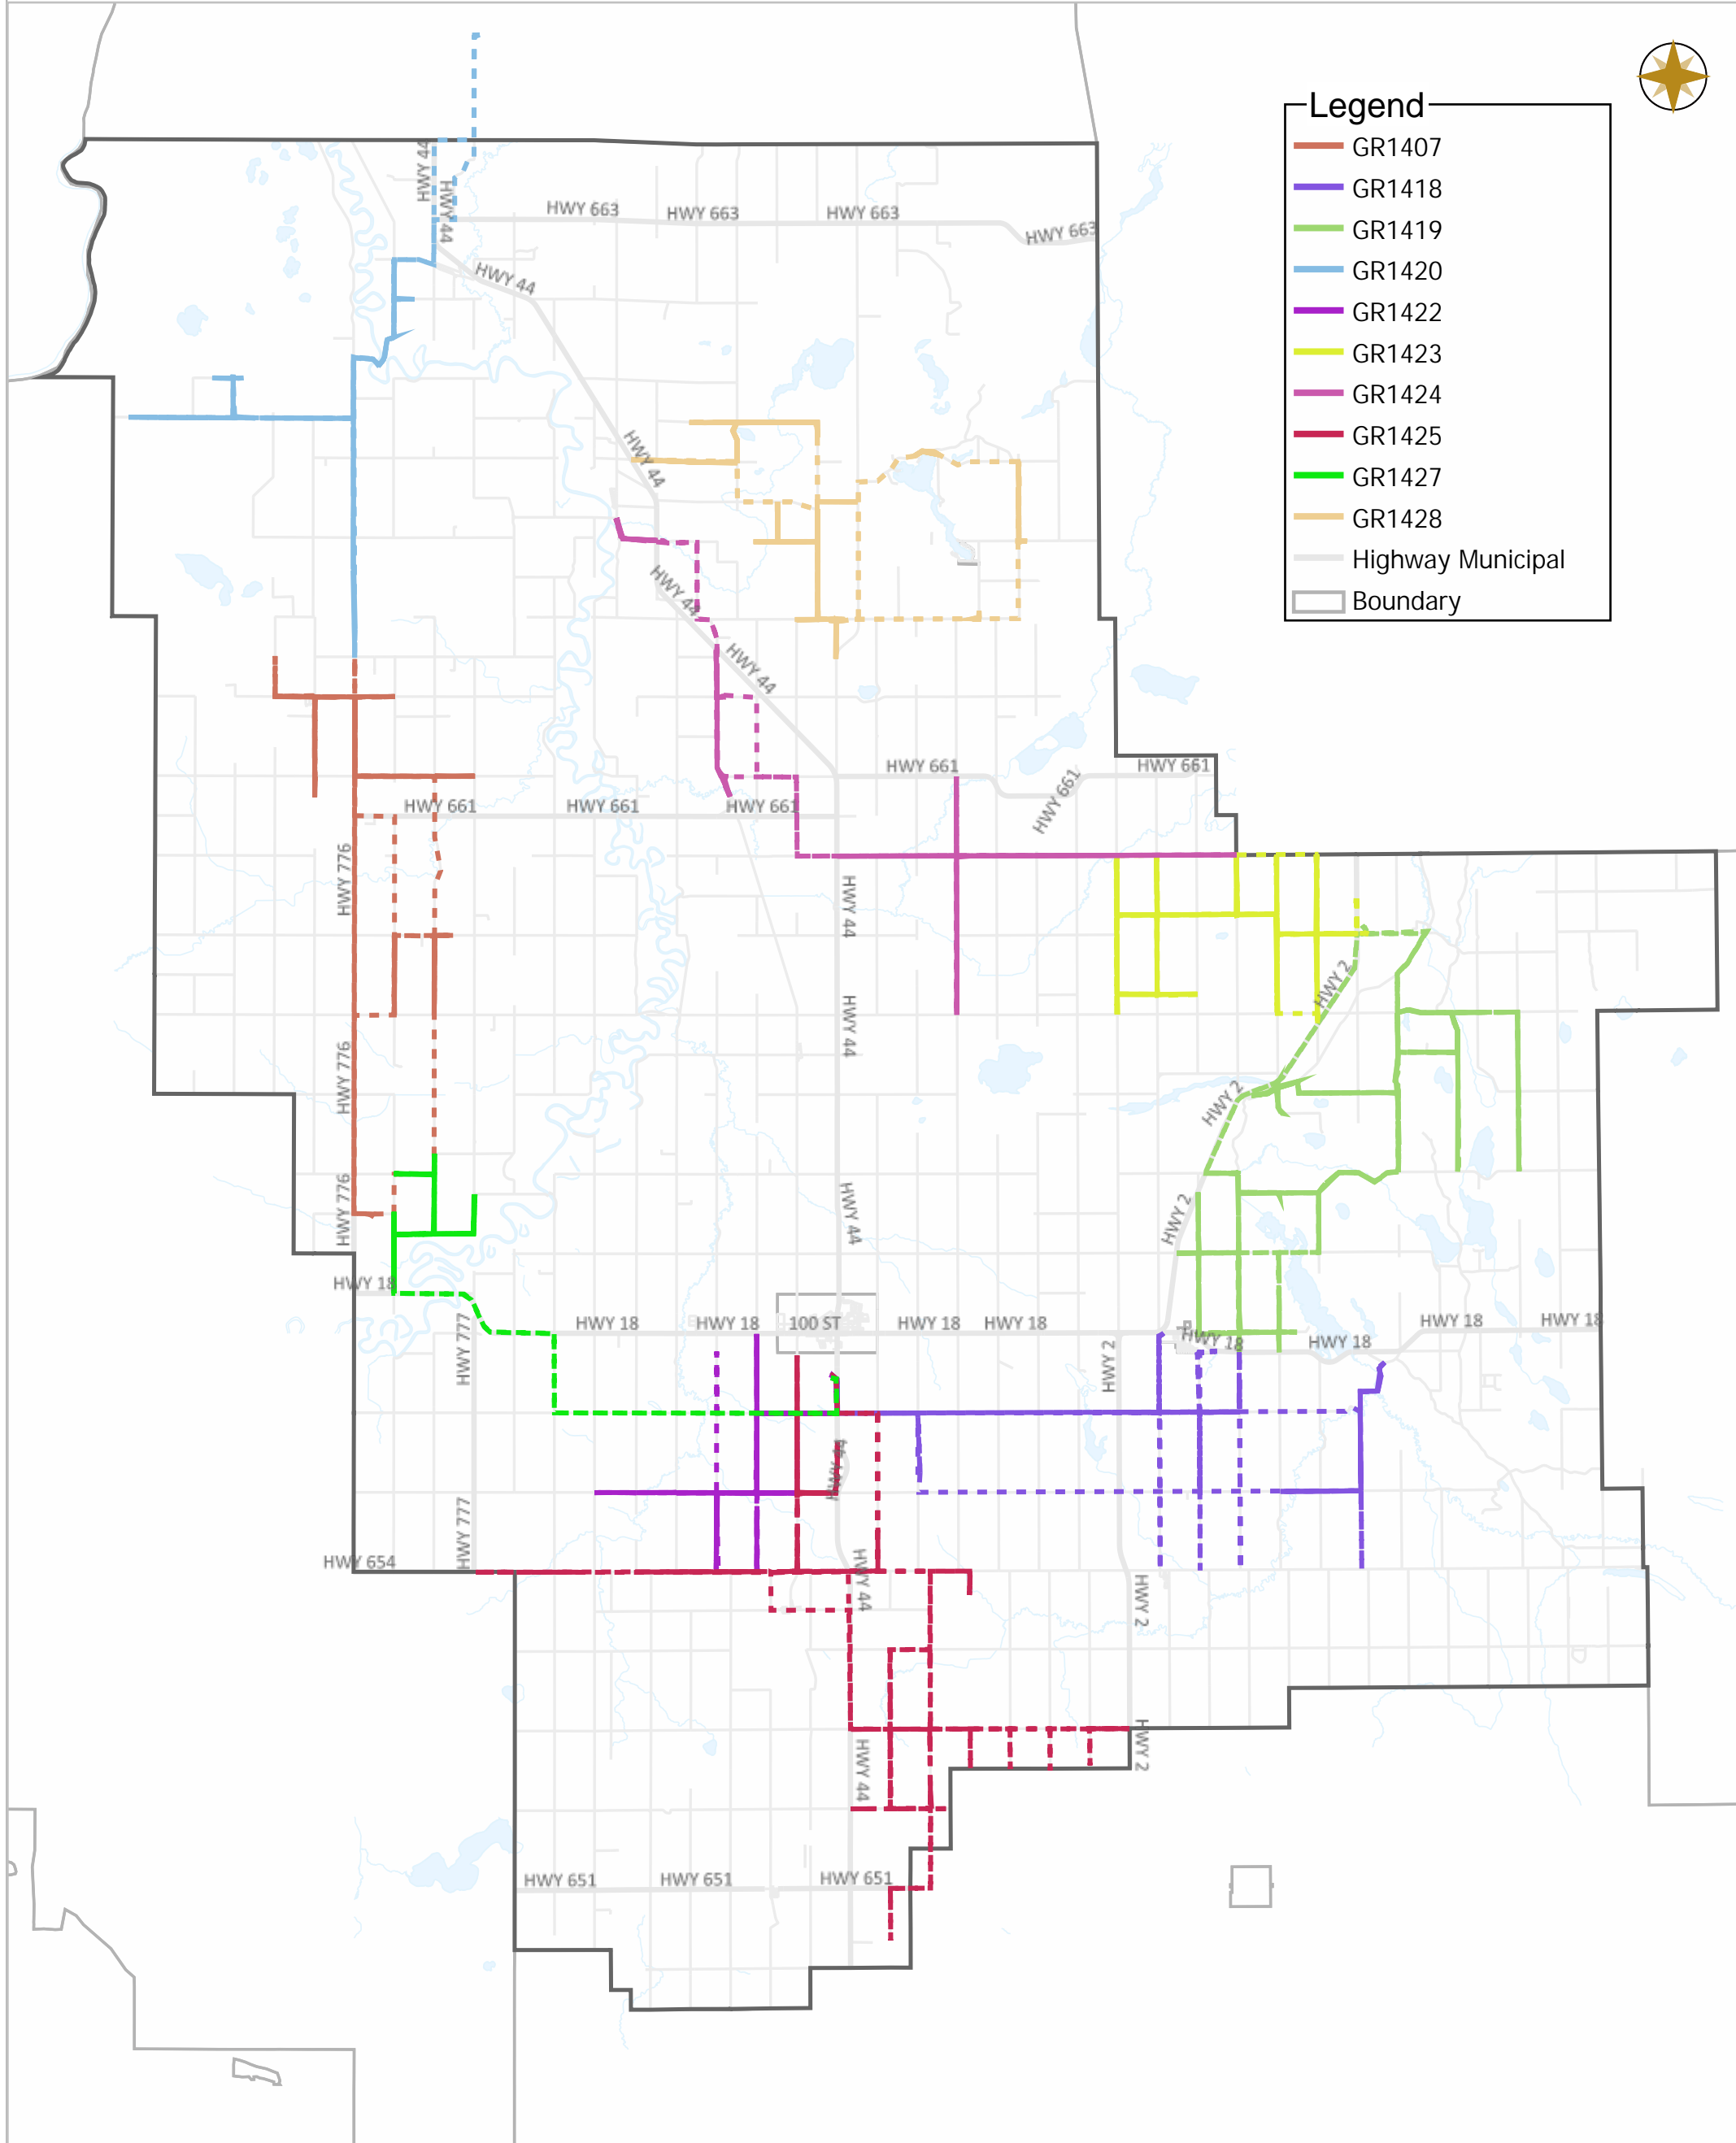

WESTLOCK COUNTY - WEEKLY GRADING REPORT

05-01-2022 ~ 05-07-2022

Legend

- GR1407
- GR1418
- GR1419
- GR1420
- GR1422
- GR1423
- GR1424
- GR1425
- GR1427
- GR1428
- Highway Municipal
- Boundary

Scale

WESTLOCK COUNTY MAP

10336 – 106 Street
 Westlock, Alberta T7P 2G1
 Tel: 780-349-3346
 Toll Free: 1-877-349-5880
 Fax: 780-349-2012

Map Projection: 3TM 114W NAD 83

Date: May.09, 2022

Scale

Legend

- Work Layers (Speed 1~7 mile/h)
- - - Tracking
- Roads

WESTLOCK COUNTY MAP

Map Projection: 3TM 114W NAD 83

10336 – 106 Street
Westlock, Alberta T7P 2G1
Tel: 780-349-3346
Toll Free: 1-877-349-5880
Fax: 780-349-2012

Date: May.09, 2022

Legend

- Work Layers (Speed 1~7 mile/h)
- - - Tracking
- Roads

WESTLOCK COUNTY MAP

Map Projection: 3TM 114W NAD 83

10336 – 106 Street
Westlock, Alberta T7P 2G1

Tel: 780-349-3346
Toll Free: 1-877-349-5880
Fax: 780-349-2012

Date: May.09, 2022

Scale

Legend

- Work Layers (Speed 1~7 mile/h)
- - - Tracking
- Roads