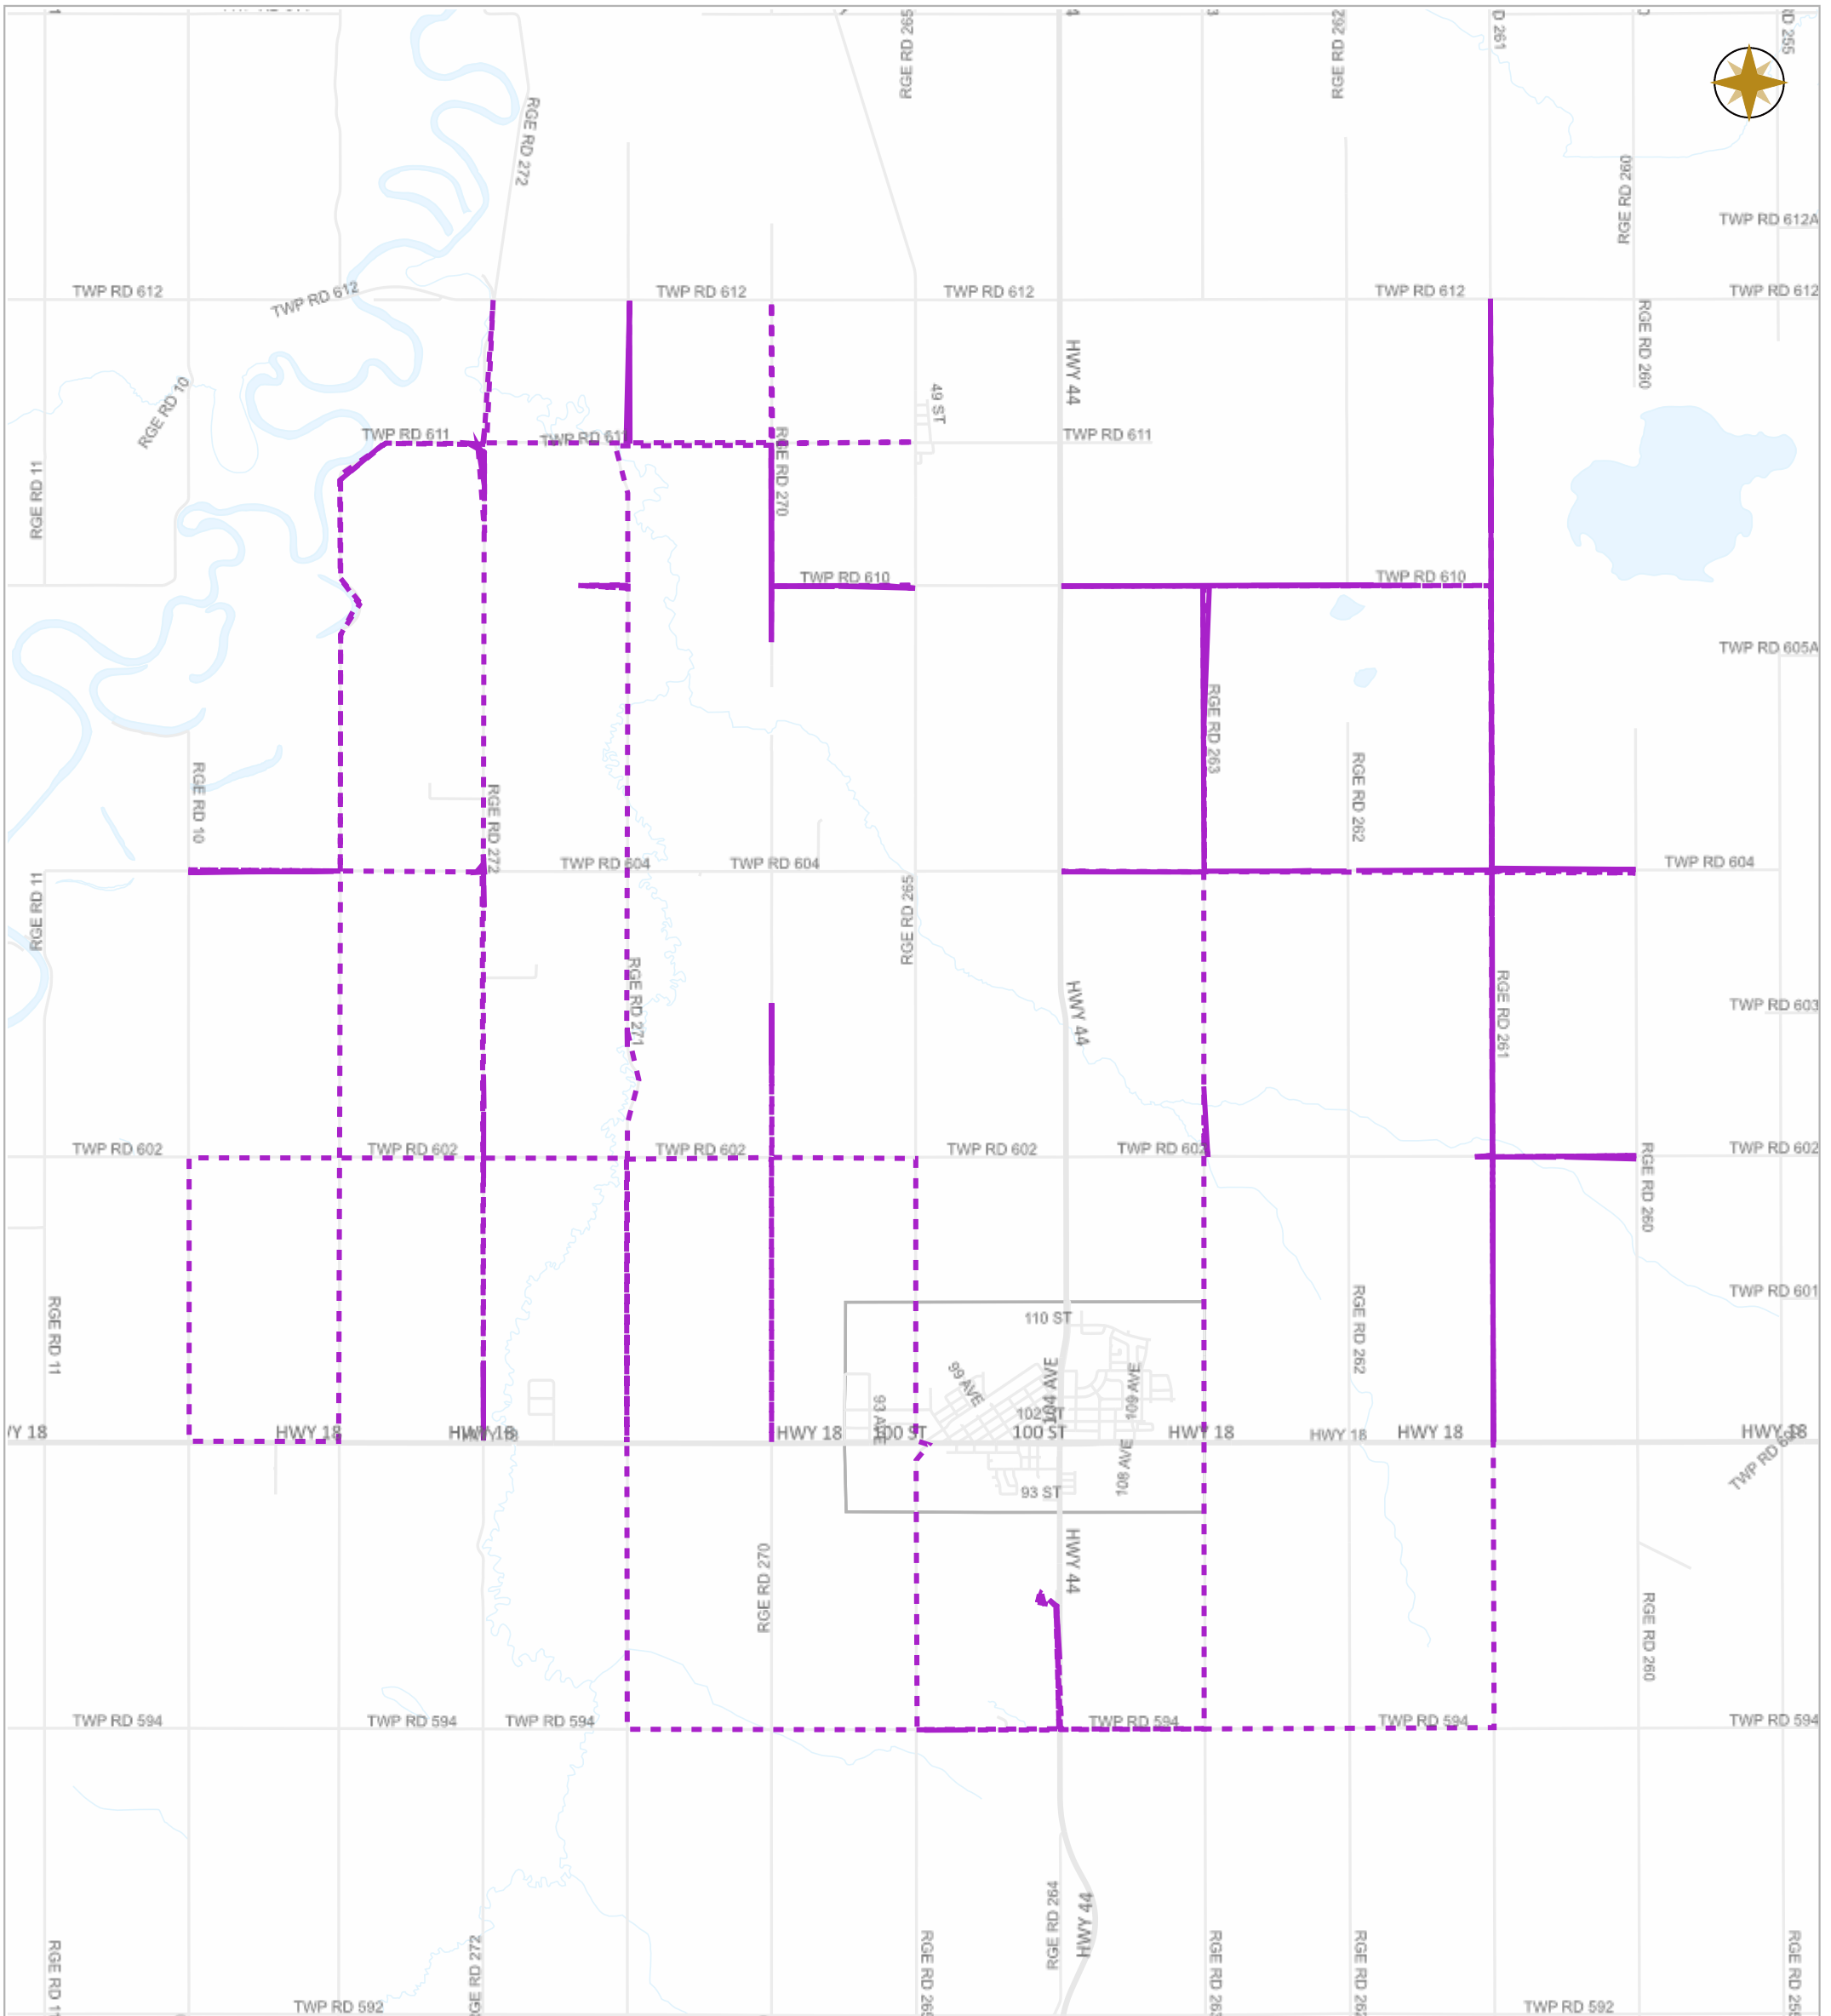

Scale

Legend

- Work Layers (Speed 1~12 mile/h)
- - - Tracking
- Roads

WESTLOCK COUNTY MAP

Map Projection: 3TM 114W NAD 83

10336 – 106 Street
Westlock, Alberta T7P 2G1

Tel: 780-349-3346
Toll Free: 1-877-349-5880
Fax: 780-349-2012

Date: Nov.28, 2022