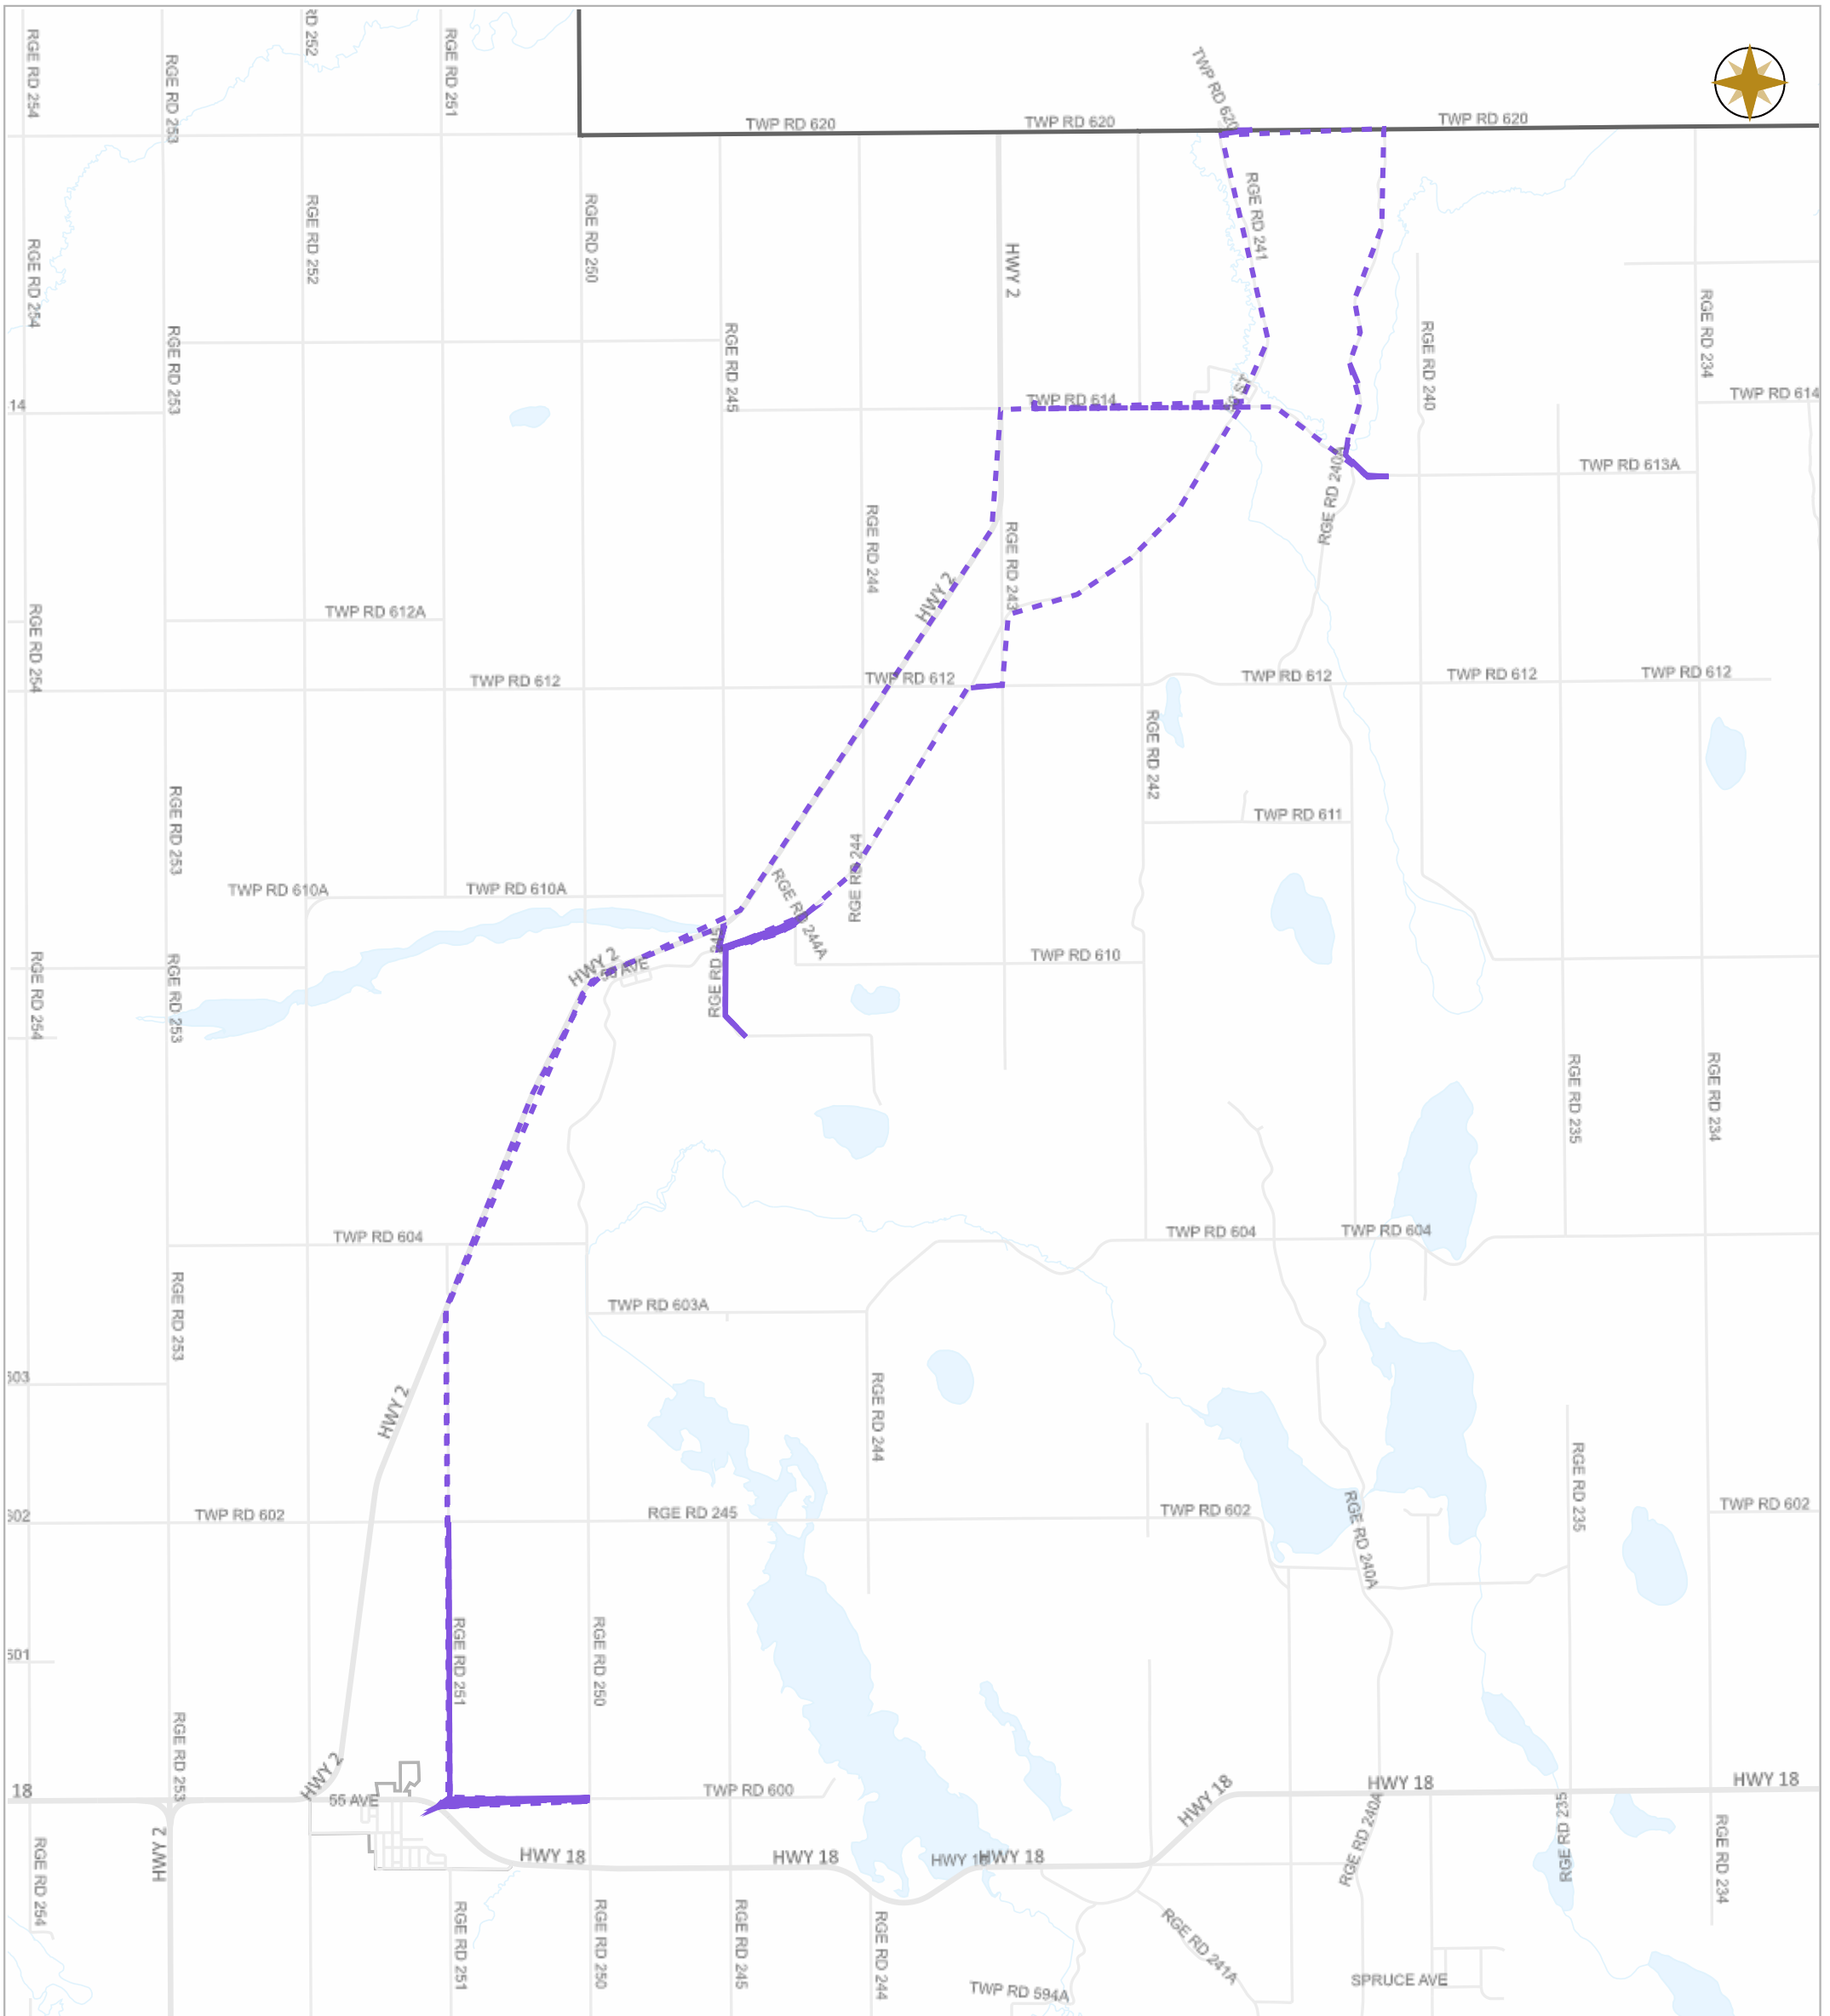

Scale	Legend - Work Layers (Speed 1~12 mile/h) - Tracking - Roads	WESTLOCK COUNTY MAP Map Projection: 3TM 114W NAD 83	10336 – 106 Street Westlock, Alberta T7P 2G1 Tel: 780-349-3346 Toll Free: 1-877-349-5880 Fax: 780-349-2012 Date: Nov.28, 2022