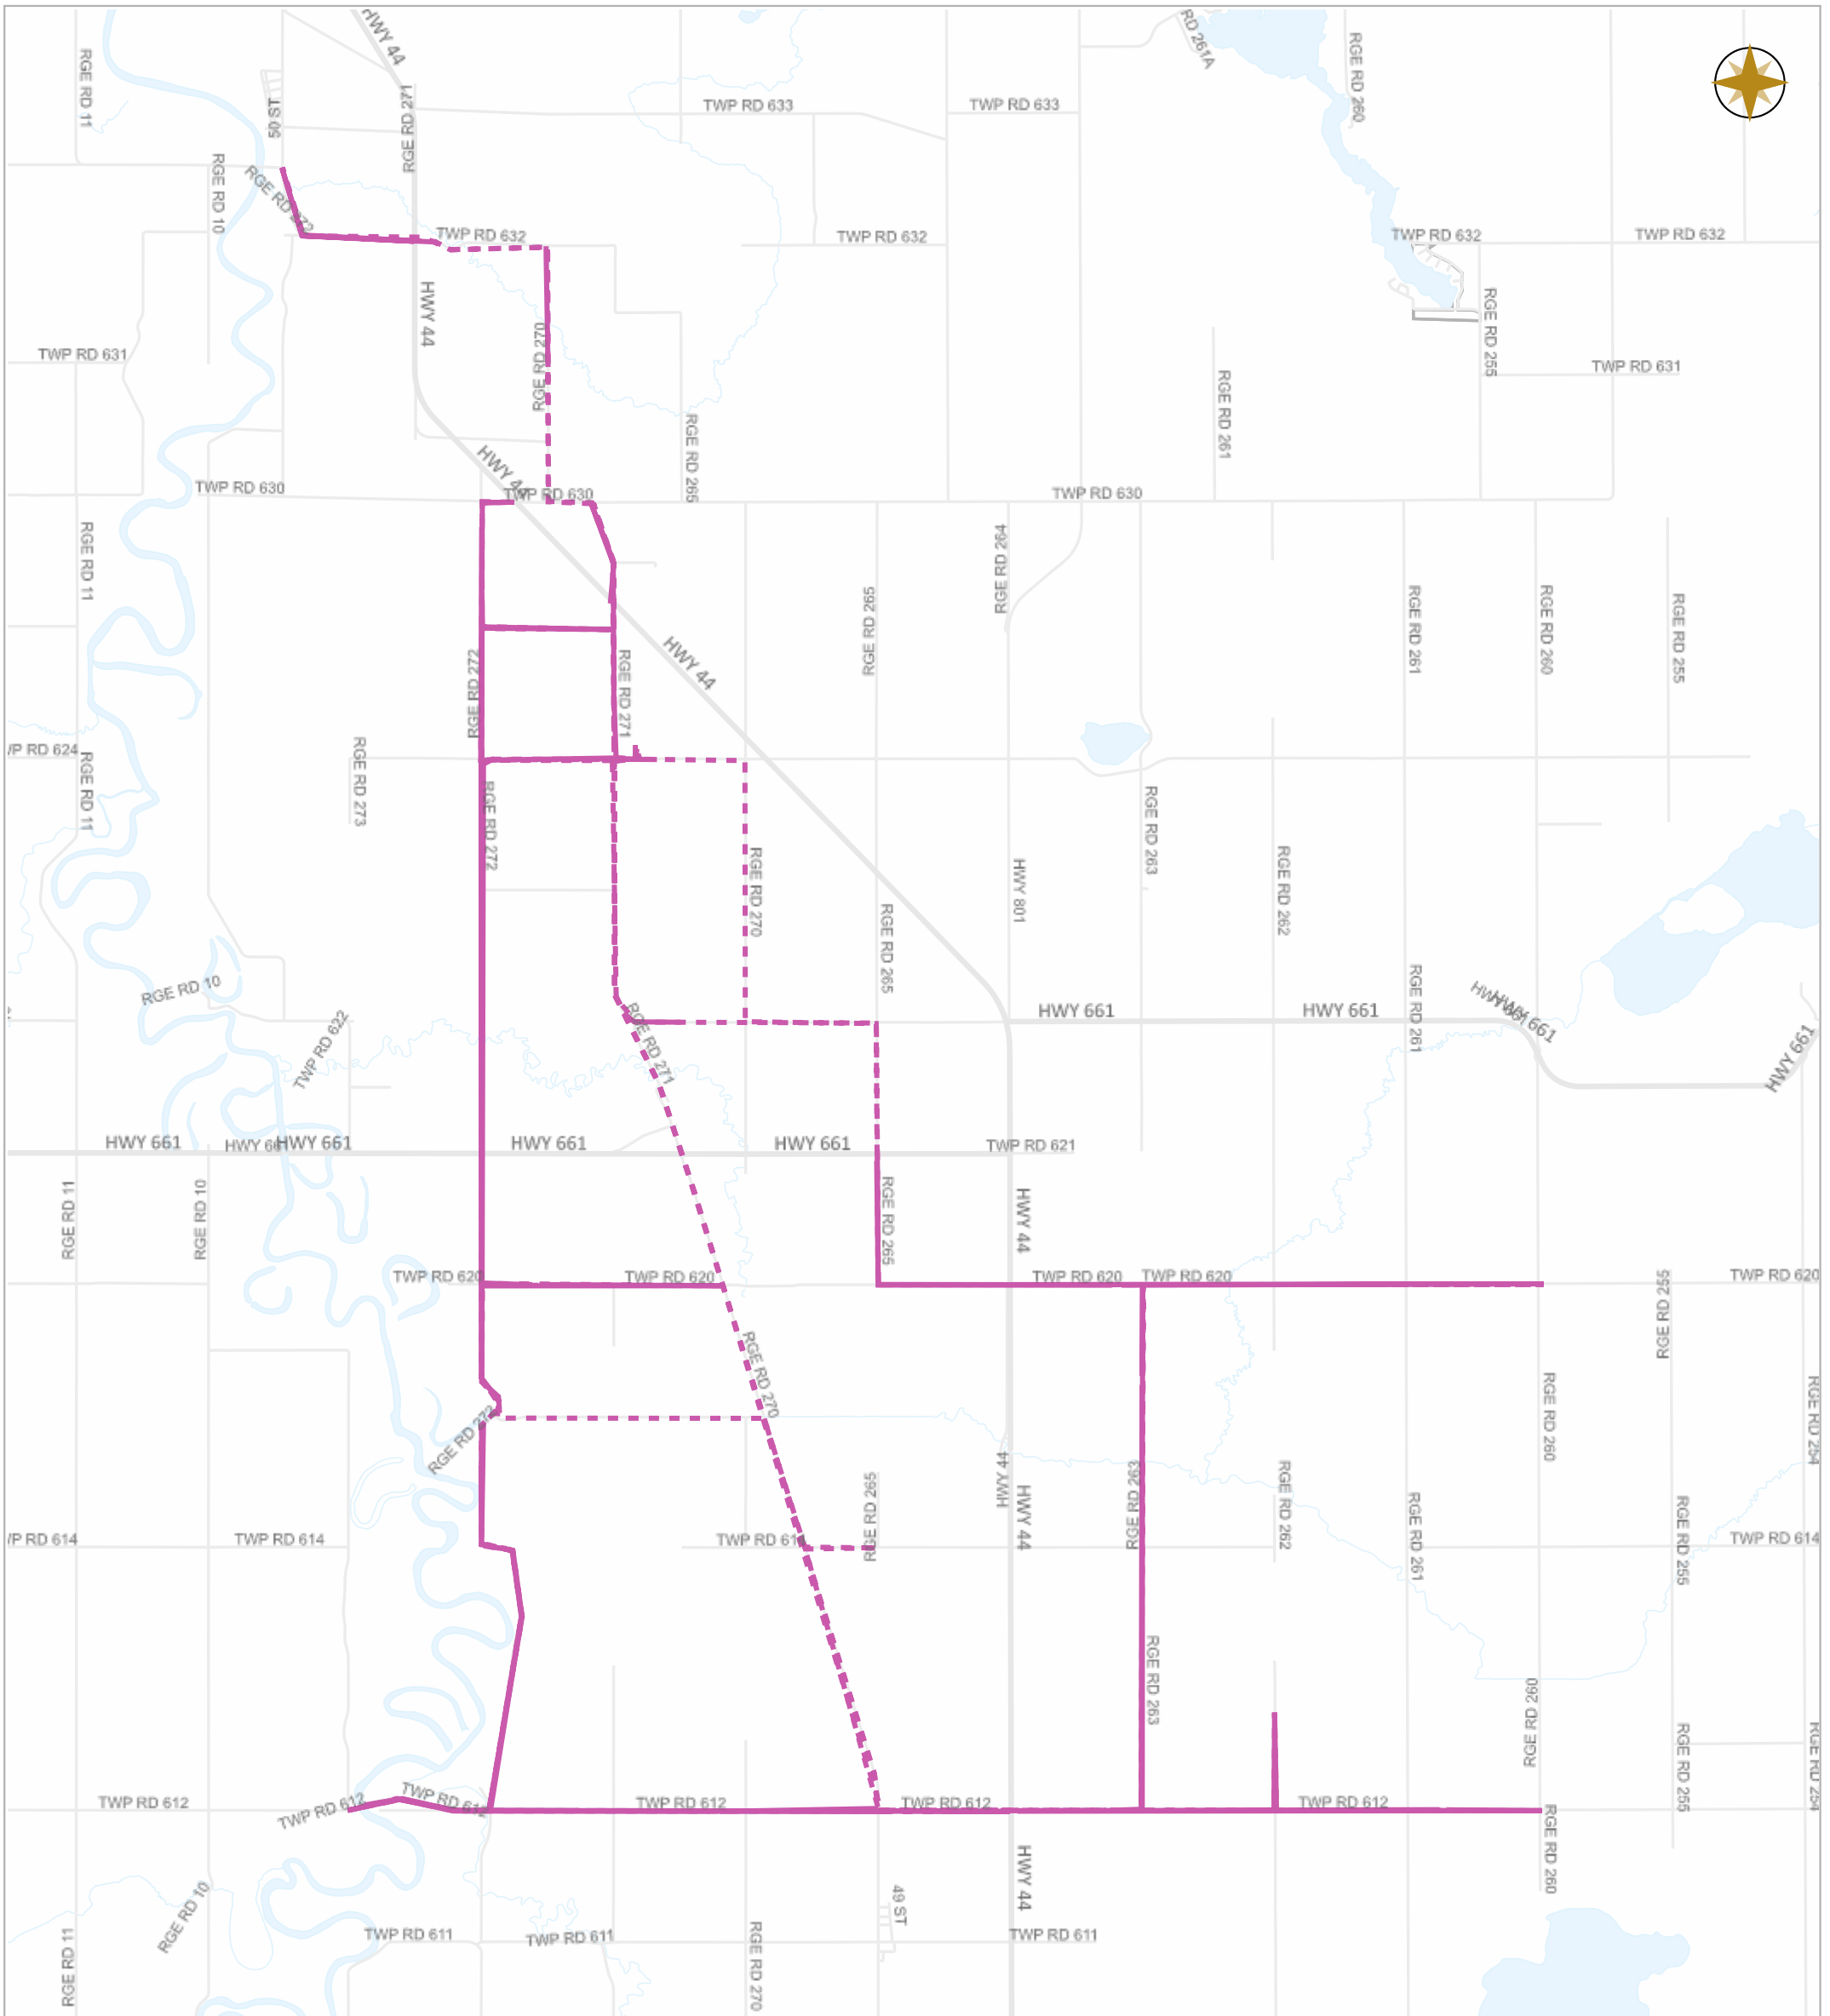

Scale

Legend

- Work Layers (Speed 1~12 mile/h)
- - - Tracking
- Roads

WESTLOCK COUNTY MAP

Map Projection: 3TM 114W NAD 83

10336 – 106 Street
Westlock, Alberta T7P 2G1

Tel: 780-349-3346
Toll Free: 1-877-349-5880
Fax: 780-349-2012

Date: Nov.28, 2022