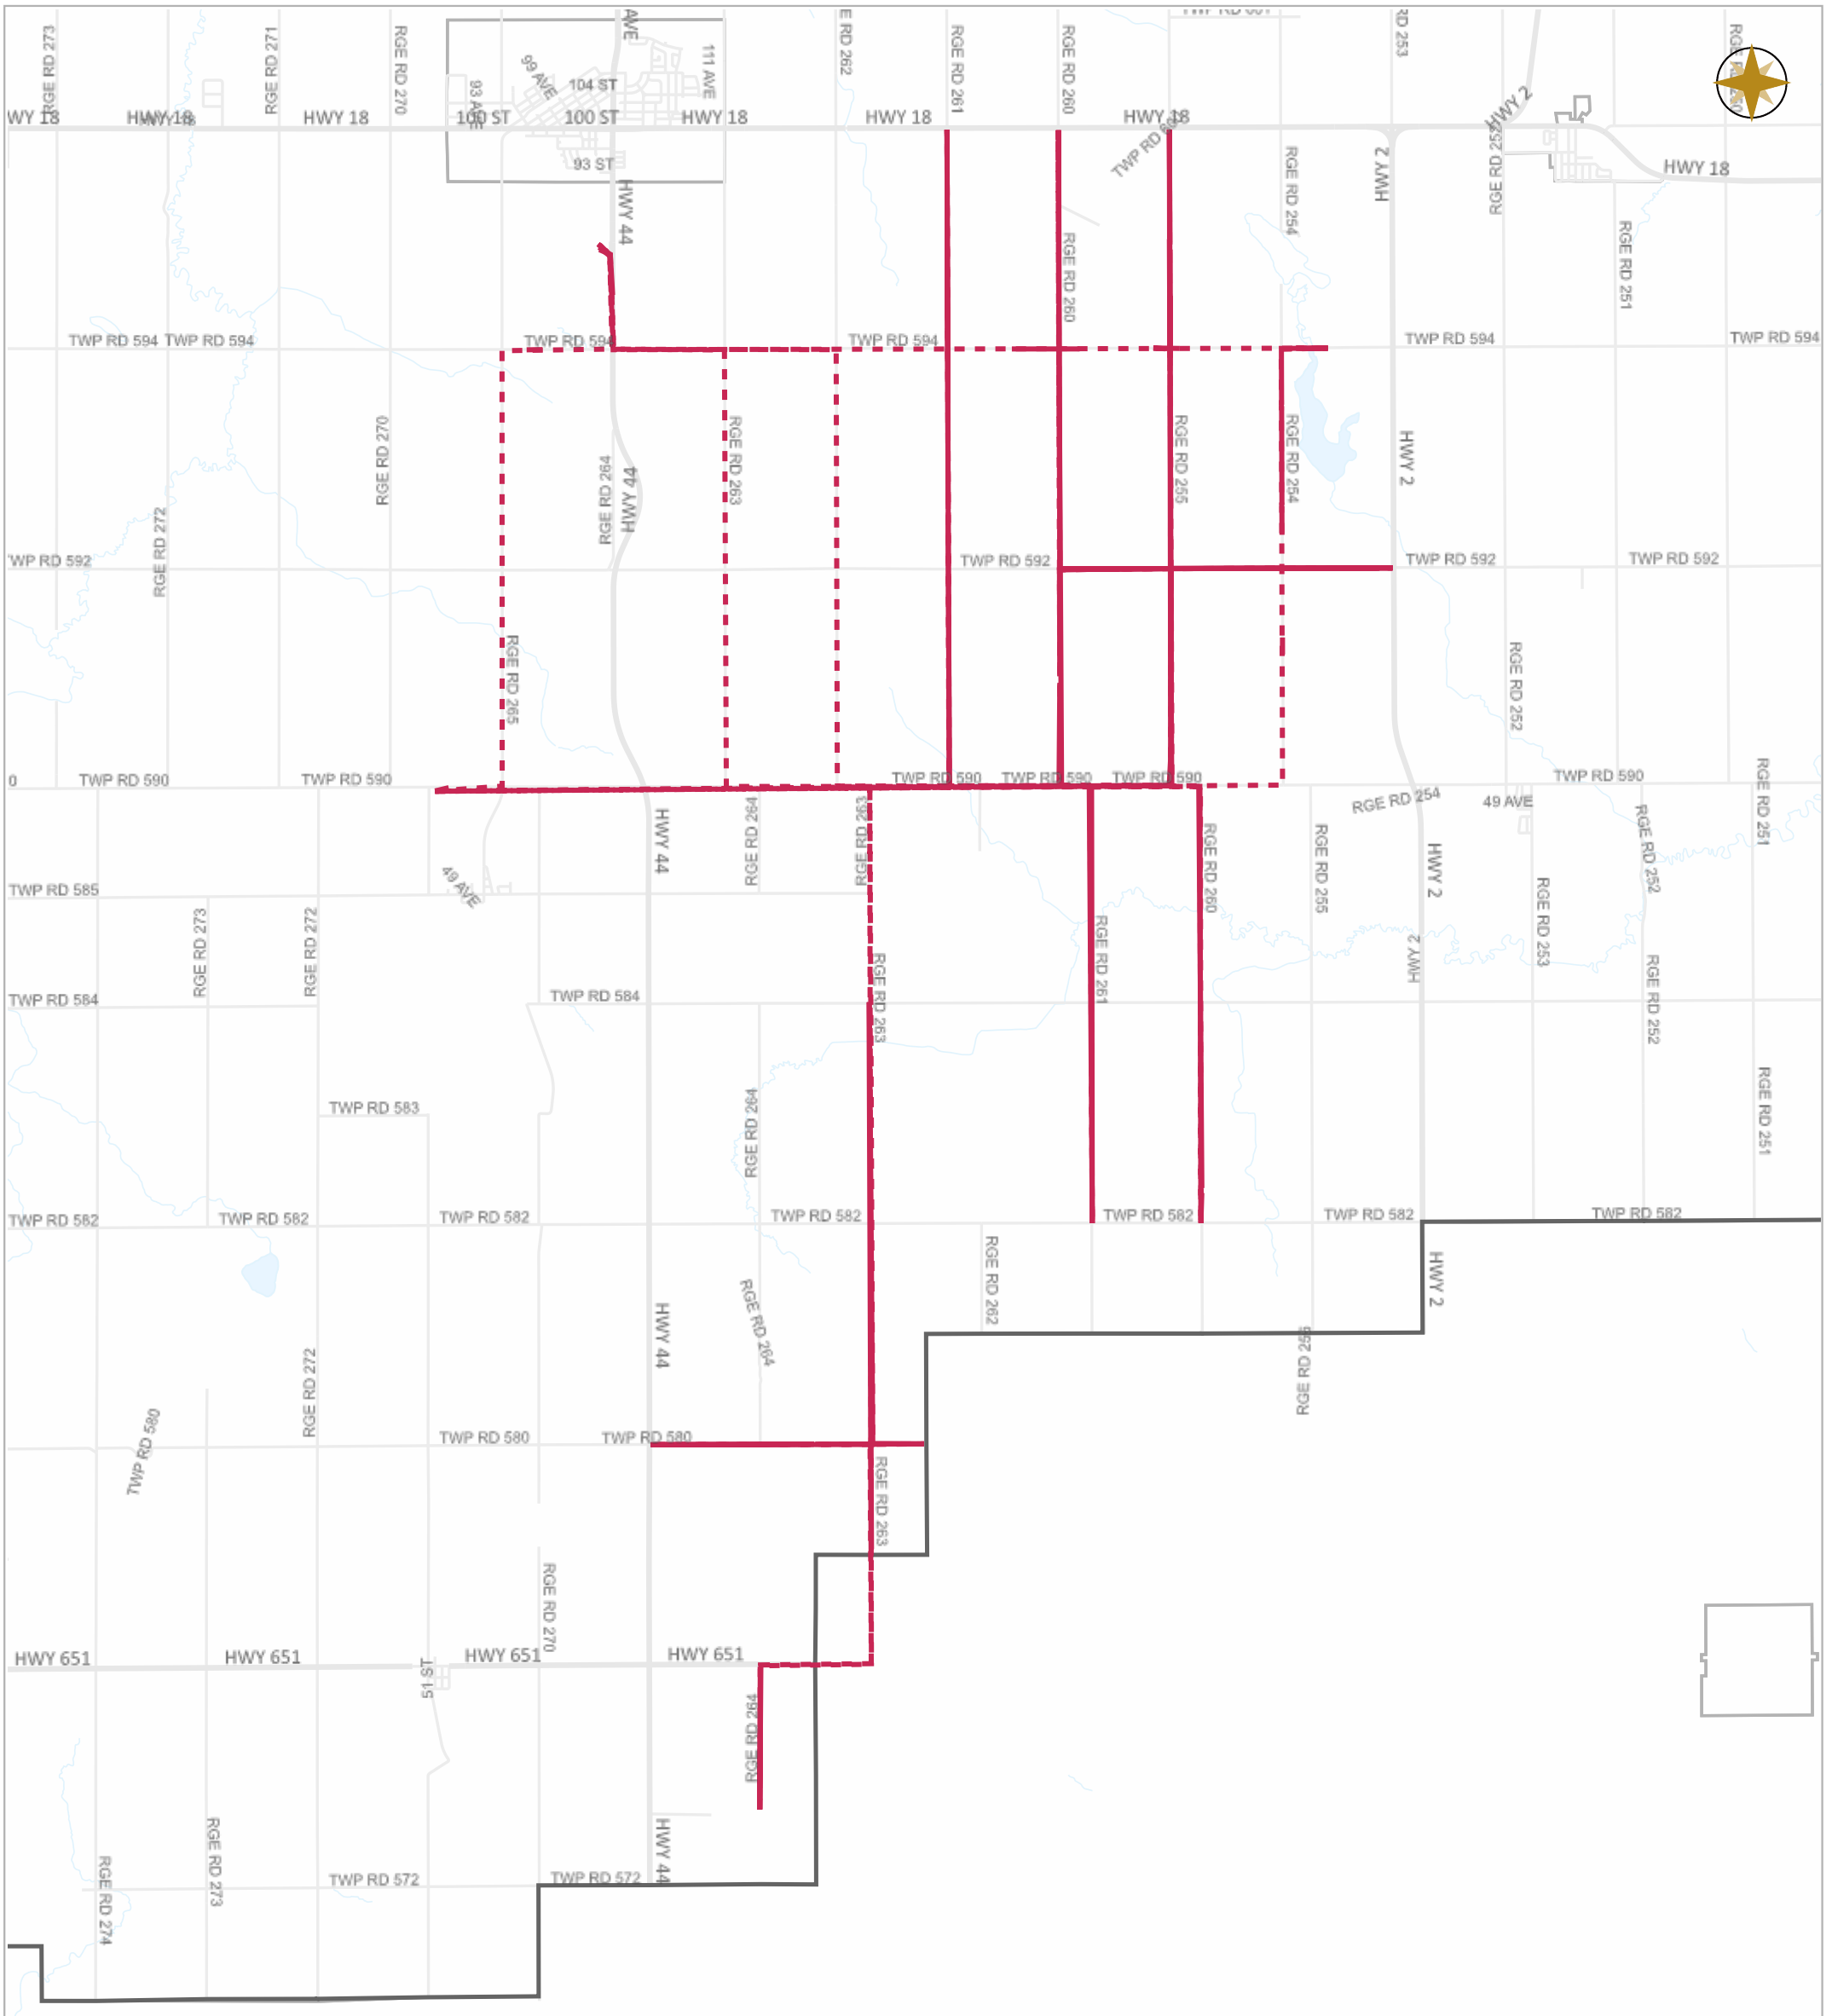

Legend

- Work Layers (Speed 1~12 mile/h)
- - - Tracking
- Roads

WESTLOCK COUNTY MAP

Map Projection: 3TM 114W NAD 83

10336 – 106 Street
Westlock, Alberta T7P 2G1

Tel: 780-349-3346
Toll Free: 1-877-349-5880
Fax: 780-349-2012

Date: Nov.28, 2022