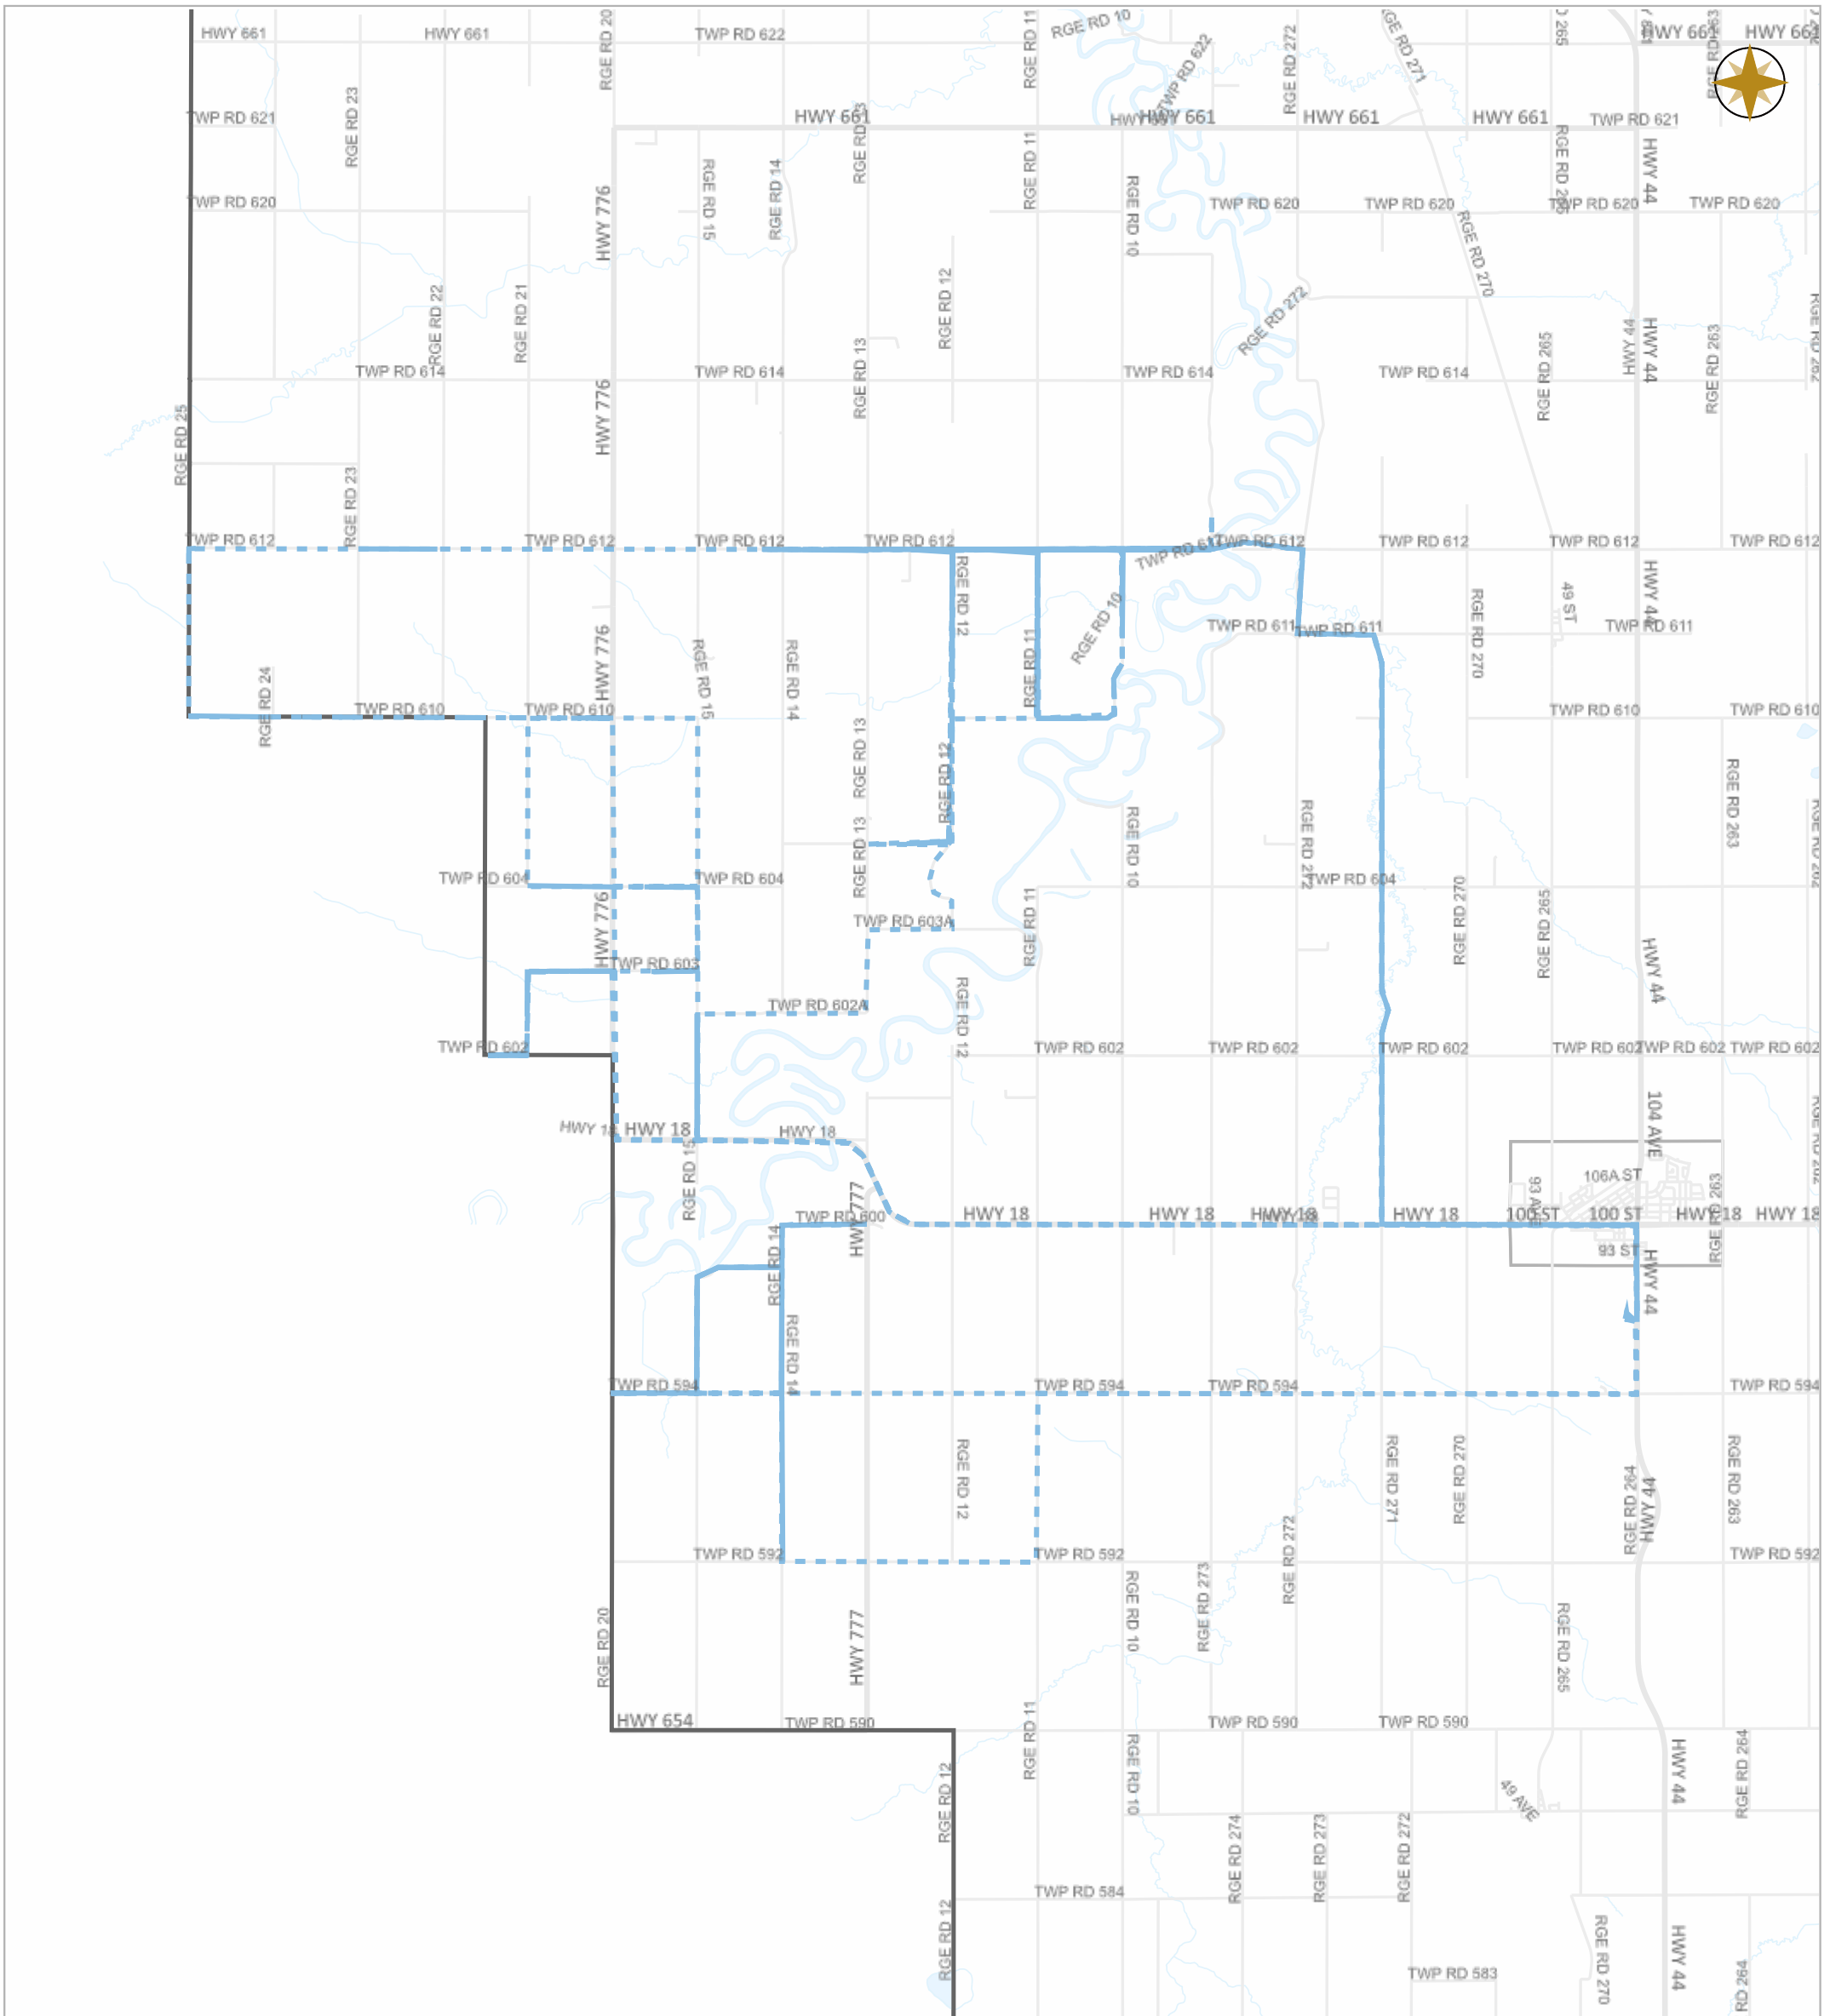

Legend

- Work Layers (Speed 1~12 mile/h)
- - - Tracking
- Roads

WESTLOCK COUNTY MAP

Map Projection: 3TM 114W NAD 83

10336 – 106 Street
Westlock, Alberta T7P 2G1

Tel: 780-349-3346
Toll Free: 1-877-349-5880
Fax: 780-349-2012

Date: Nov.28, 2022