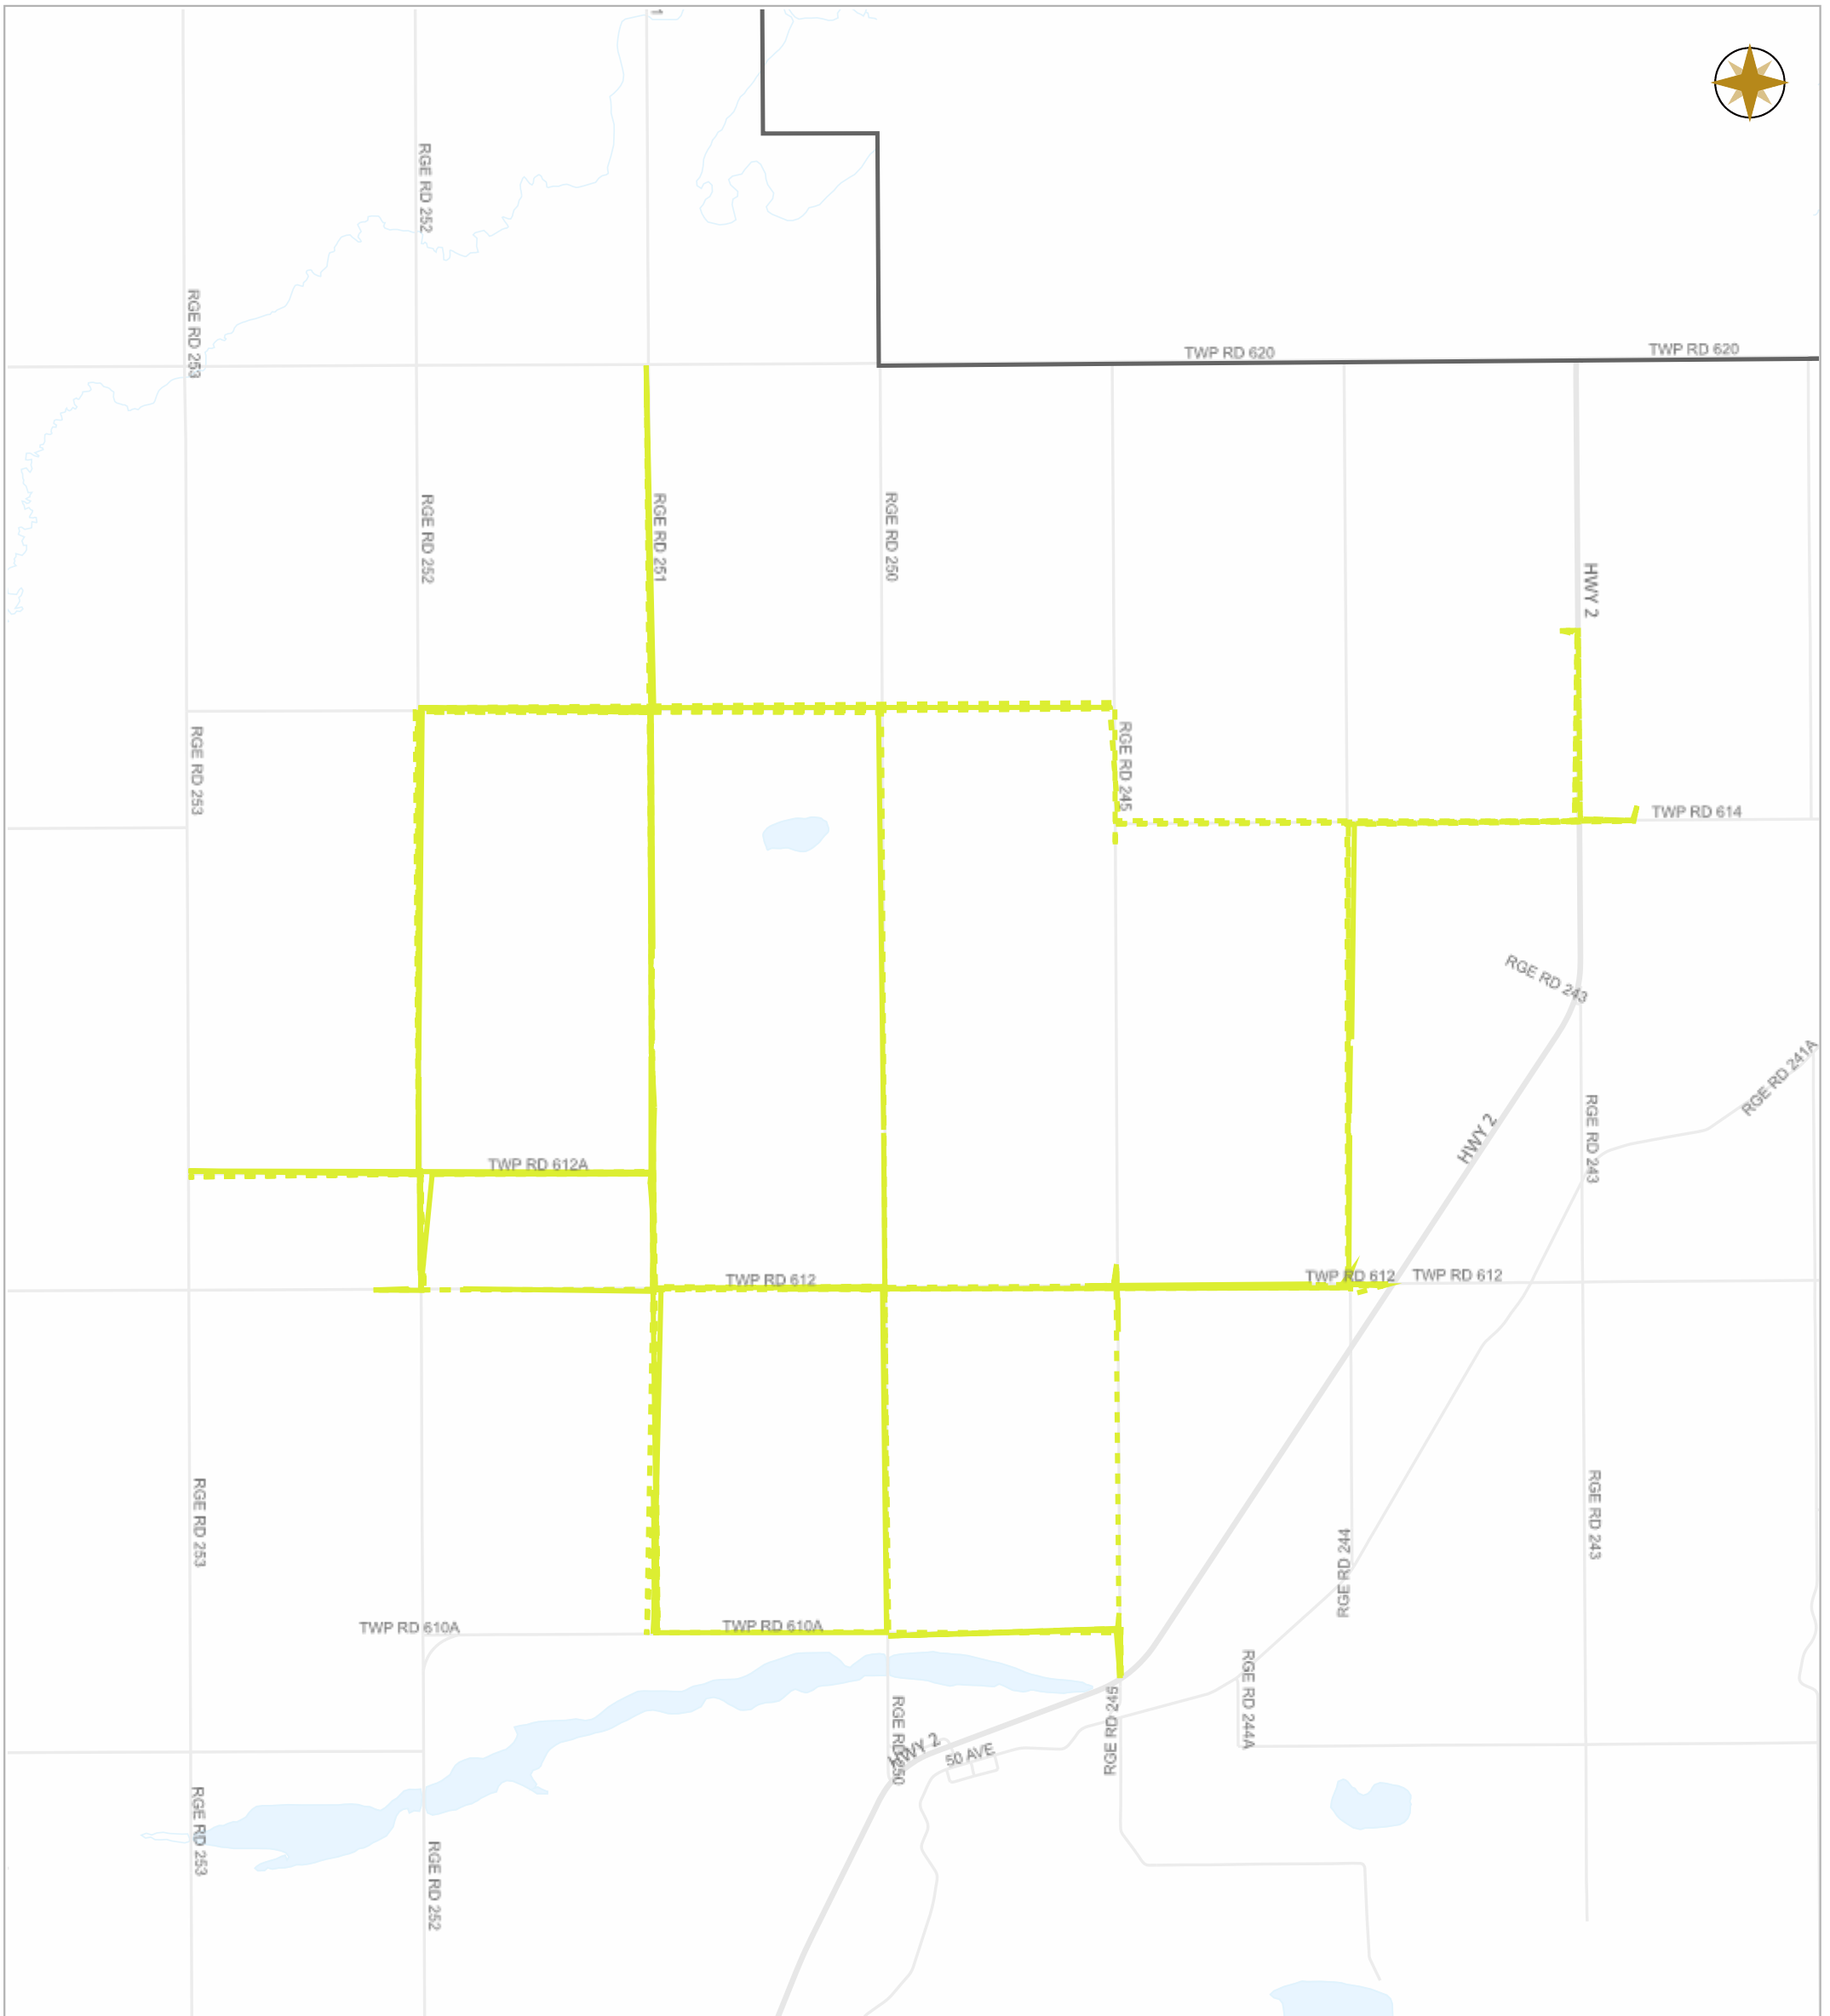

Scale

Legend

- Work Layers (Speed 1~12 mile/h)
- - - Tracking
- Roads

WESTLOCK COUNTY MAP

Map Projection: 3TM 114W NAD 83

10336 – 106 Street
Westlock, Alberta T7P 2G1

Tel: 780-349-3346
Toll Free: 1-877-349-5880
Fax: 780-349-2012

Date: Nov.28, 2022