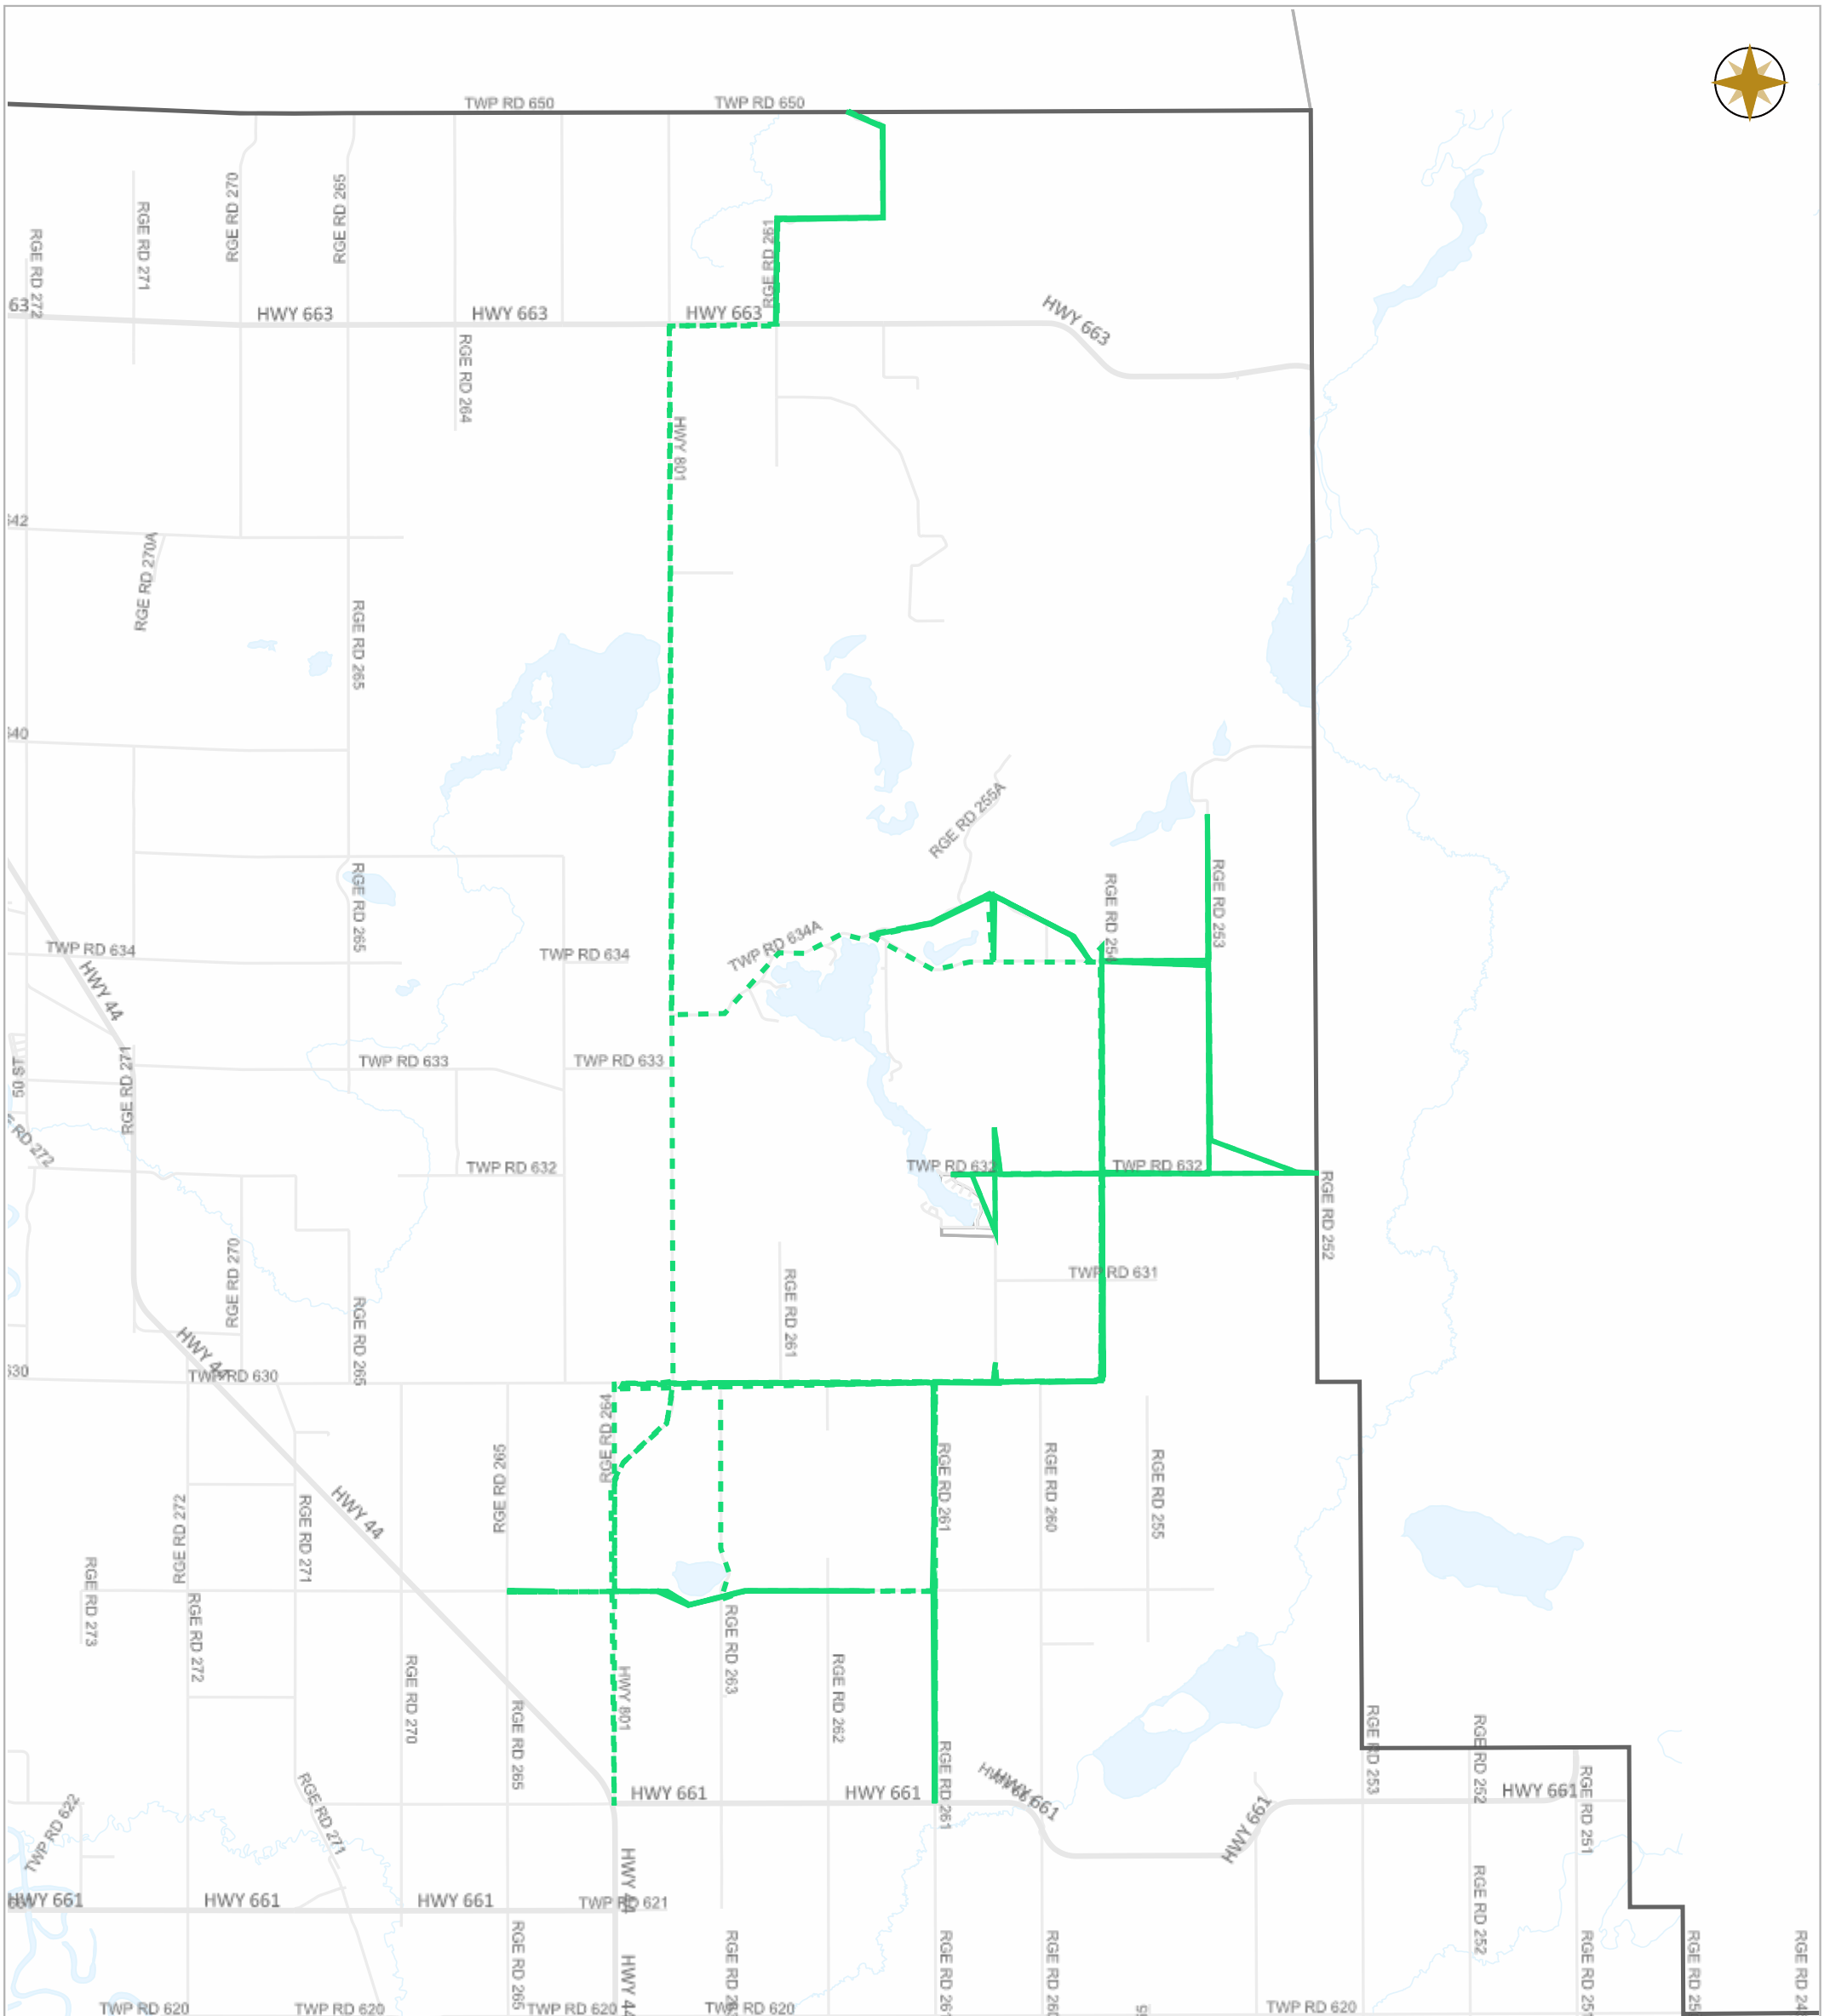

Legend

- Work Layers (Speed 1~12 mile/h)
- - - Tracking
- Roads

WESTLOCK COUNTY MAP

Map Projection: 3TM 114W NAD 83

10336 – 106 Street
Westlock, Alberta T7P 2G1

Tel: 780-349-3346
Toll Free: 1-877-349-5880
Fax: 780-349-2012

Date: Nov.28, 2022