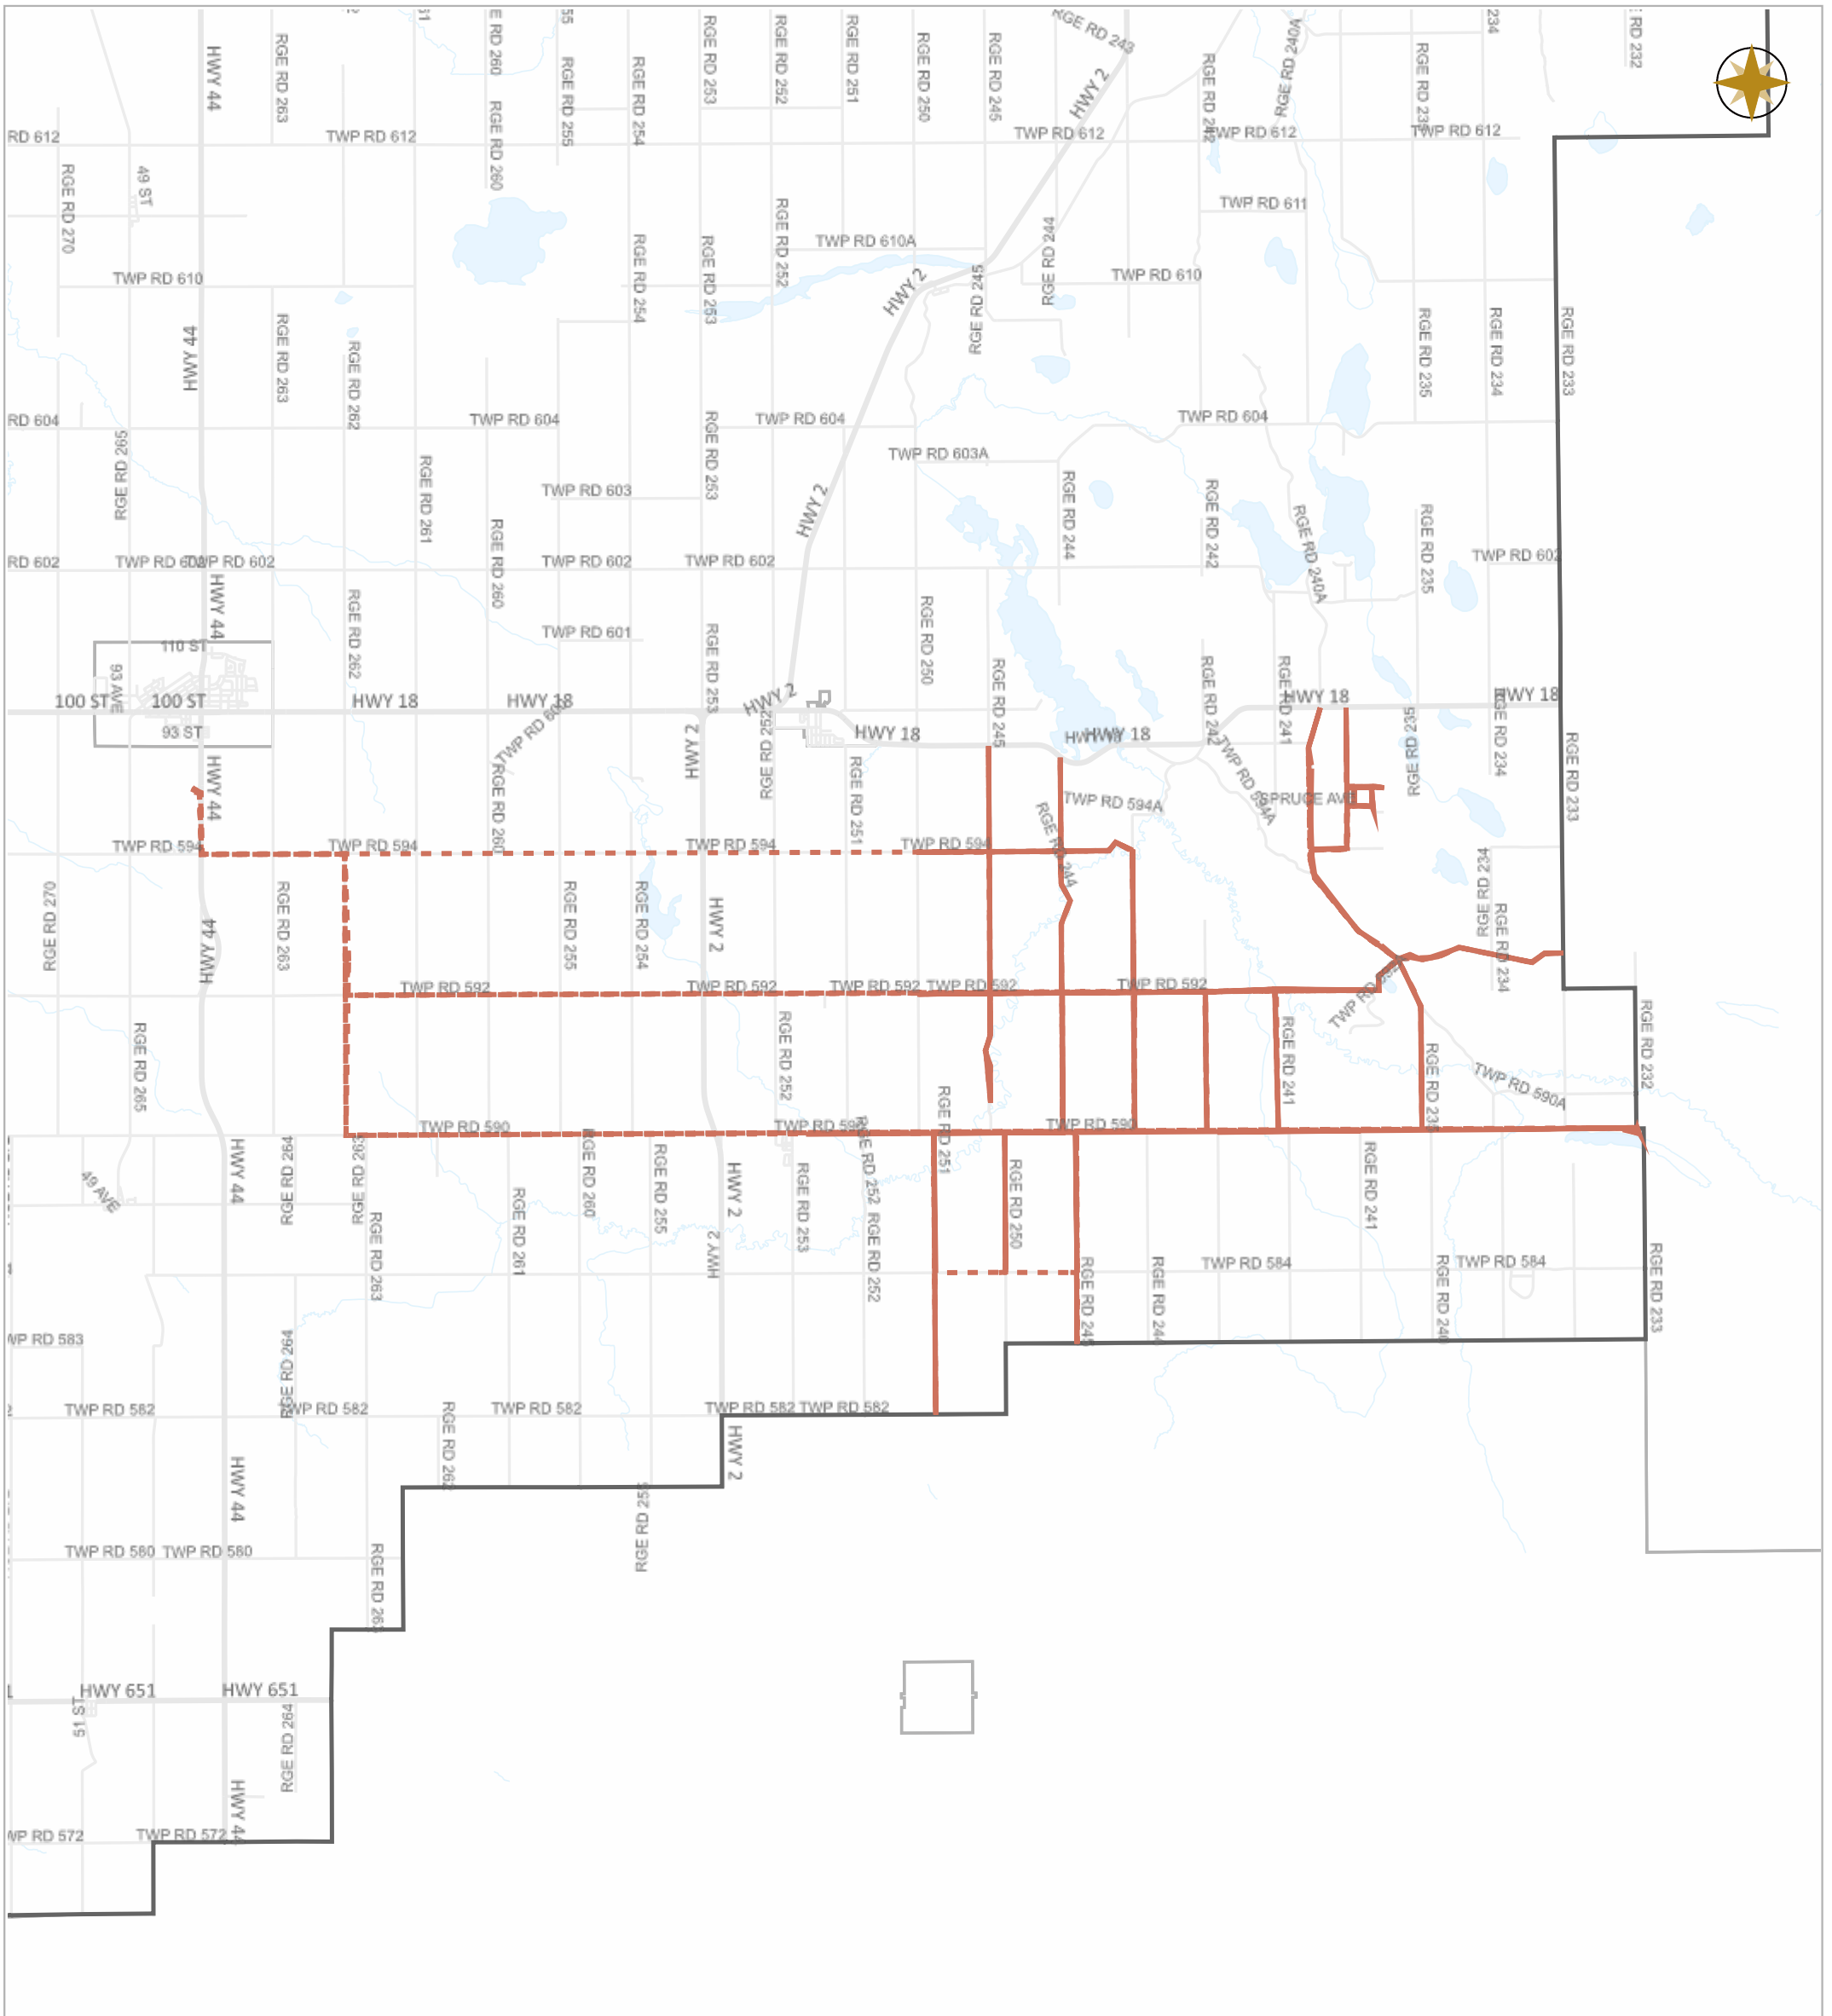

WESTLOCK COUNTY - WEEKLY GRADING REPORT

11-20-2022 ~ 11-26-2022

Legend

- GR1418
- GR1419
- GR1420
- GR1421
- GR1422
- GR1423
- GR1424
- GR1425
- GR1426
- GR1427
- GR1428
- Highway Municipal
- Boundary

Scale

WESTLOCK COUNTY MAP

10336 – 106 Street
 Westlock, Alberta T7P 2G1
 Tel: 780-349-3346
 Toll Free: 1-877-349-5880
 Fax: 780-349-2012

Map Projection: 3TM 114W NAD 83

Date: Nov.28, 2022

Scale

Legend

- Work Layers (Speed 1~12 mile/h)
- - - Tracking
- Roads