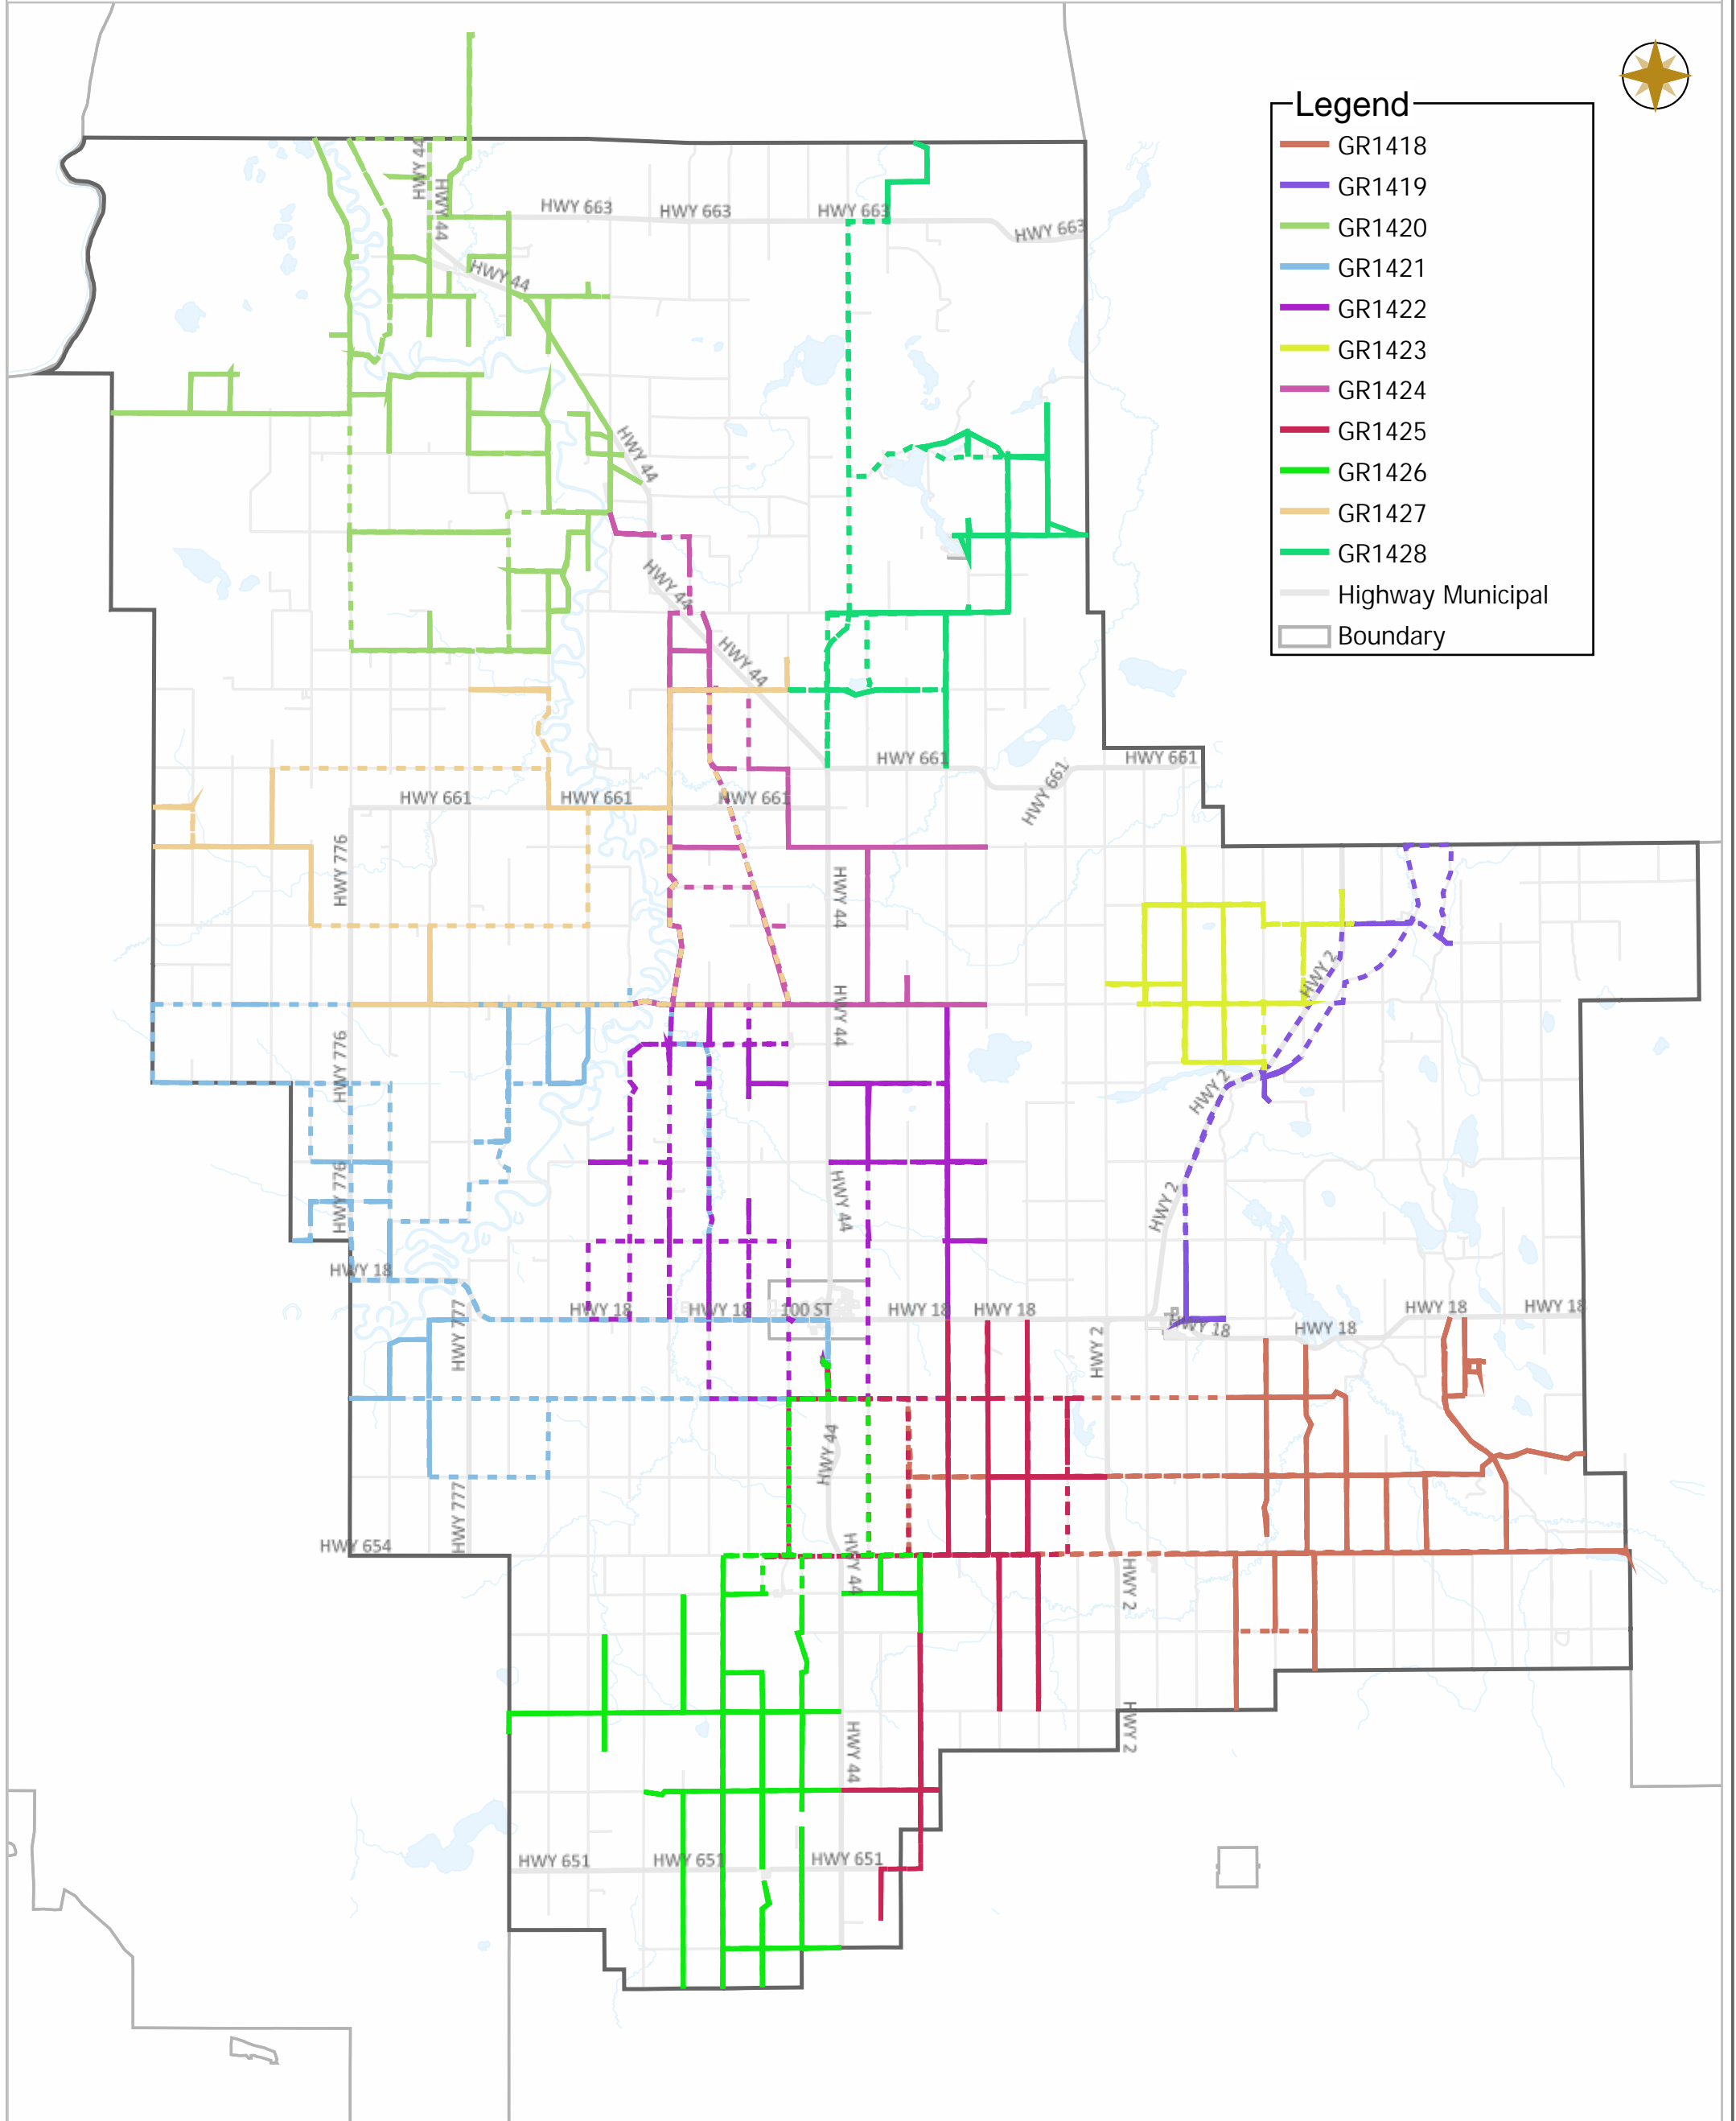

WESTLOCK COUNTY - WEEKLY GRADING REPORT

11-20-2022 ~ 11-26-2022

Legend

- GR1418
- GR1419
- GR1420
- GR1421
- GR1422
- GR1423
- GR1424
- GR1425
- GR1426
- GR1427
- GR1428
- Highway Municipal
- Boundary

Scale

WESTLOCK COUNTY MAP

10336 – 106 Street
 Westlock, Alberta T7P 2G1
 Tel: 780-349-3346
 Toll Free: 1-877-349-5880
 Fax: 780-349-2012

Map Projection: 3TM 114W NAD 83

Date: Nov.28, 2022

Scale

Legend

- Work Layers (Speed 1~12 mile/h)
- - - Tracking
- Roads