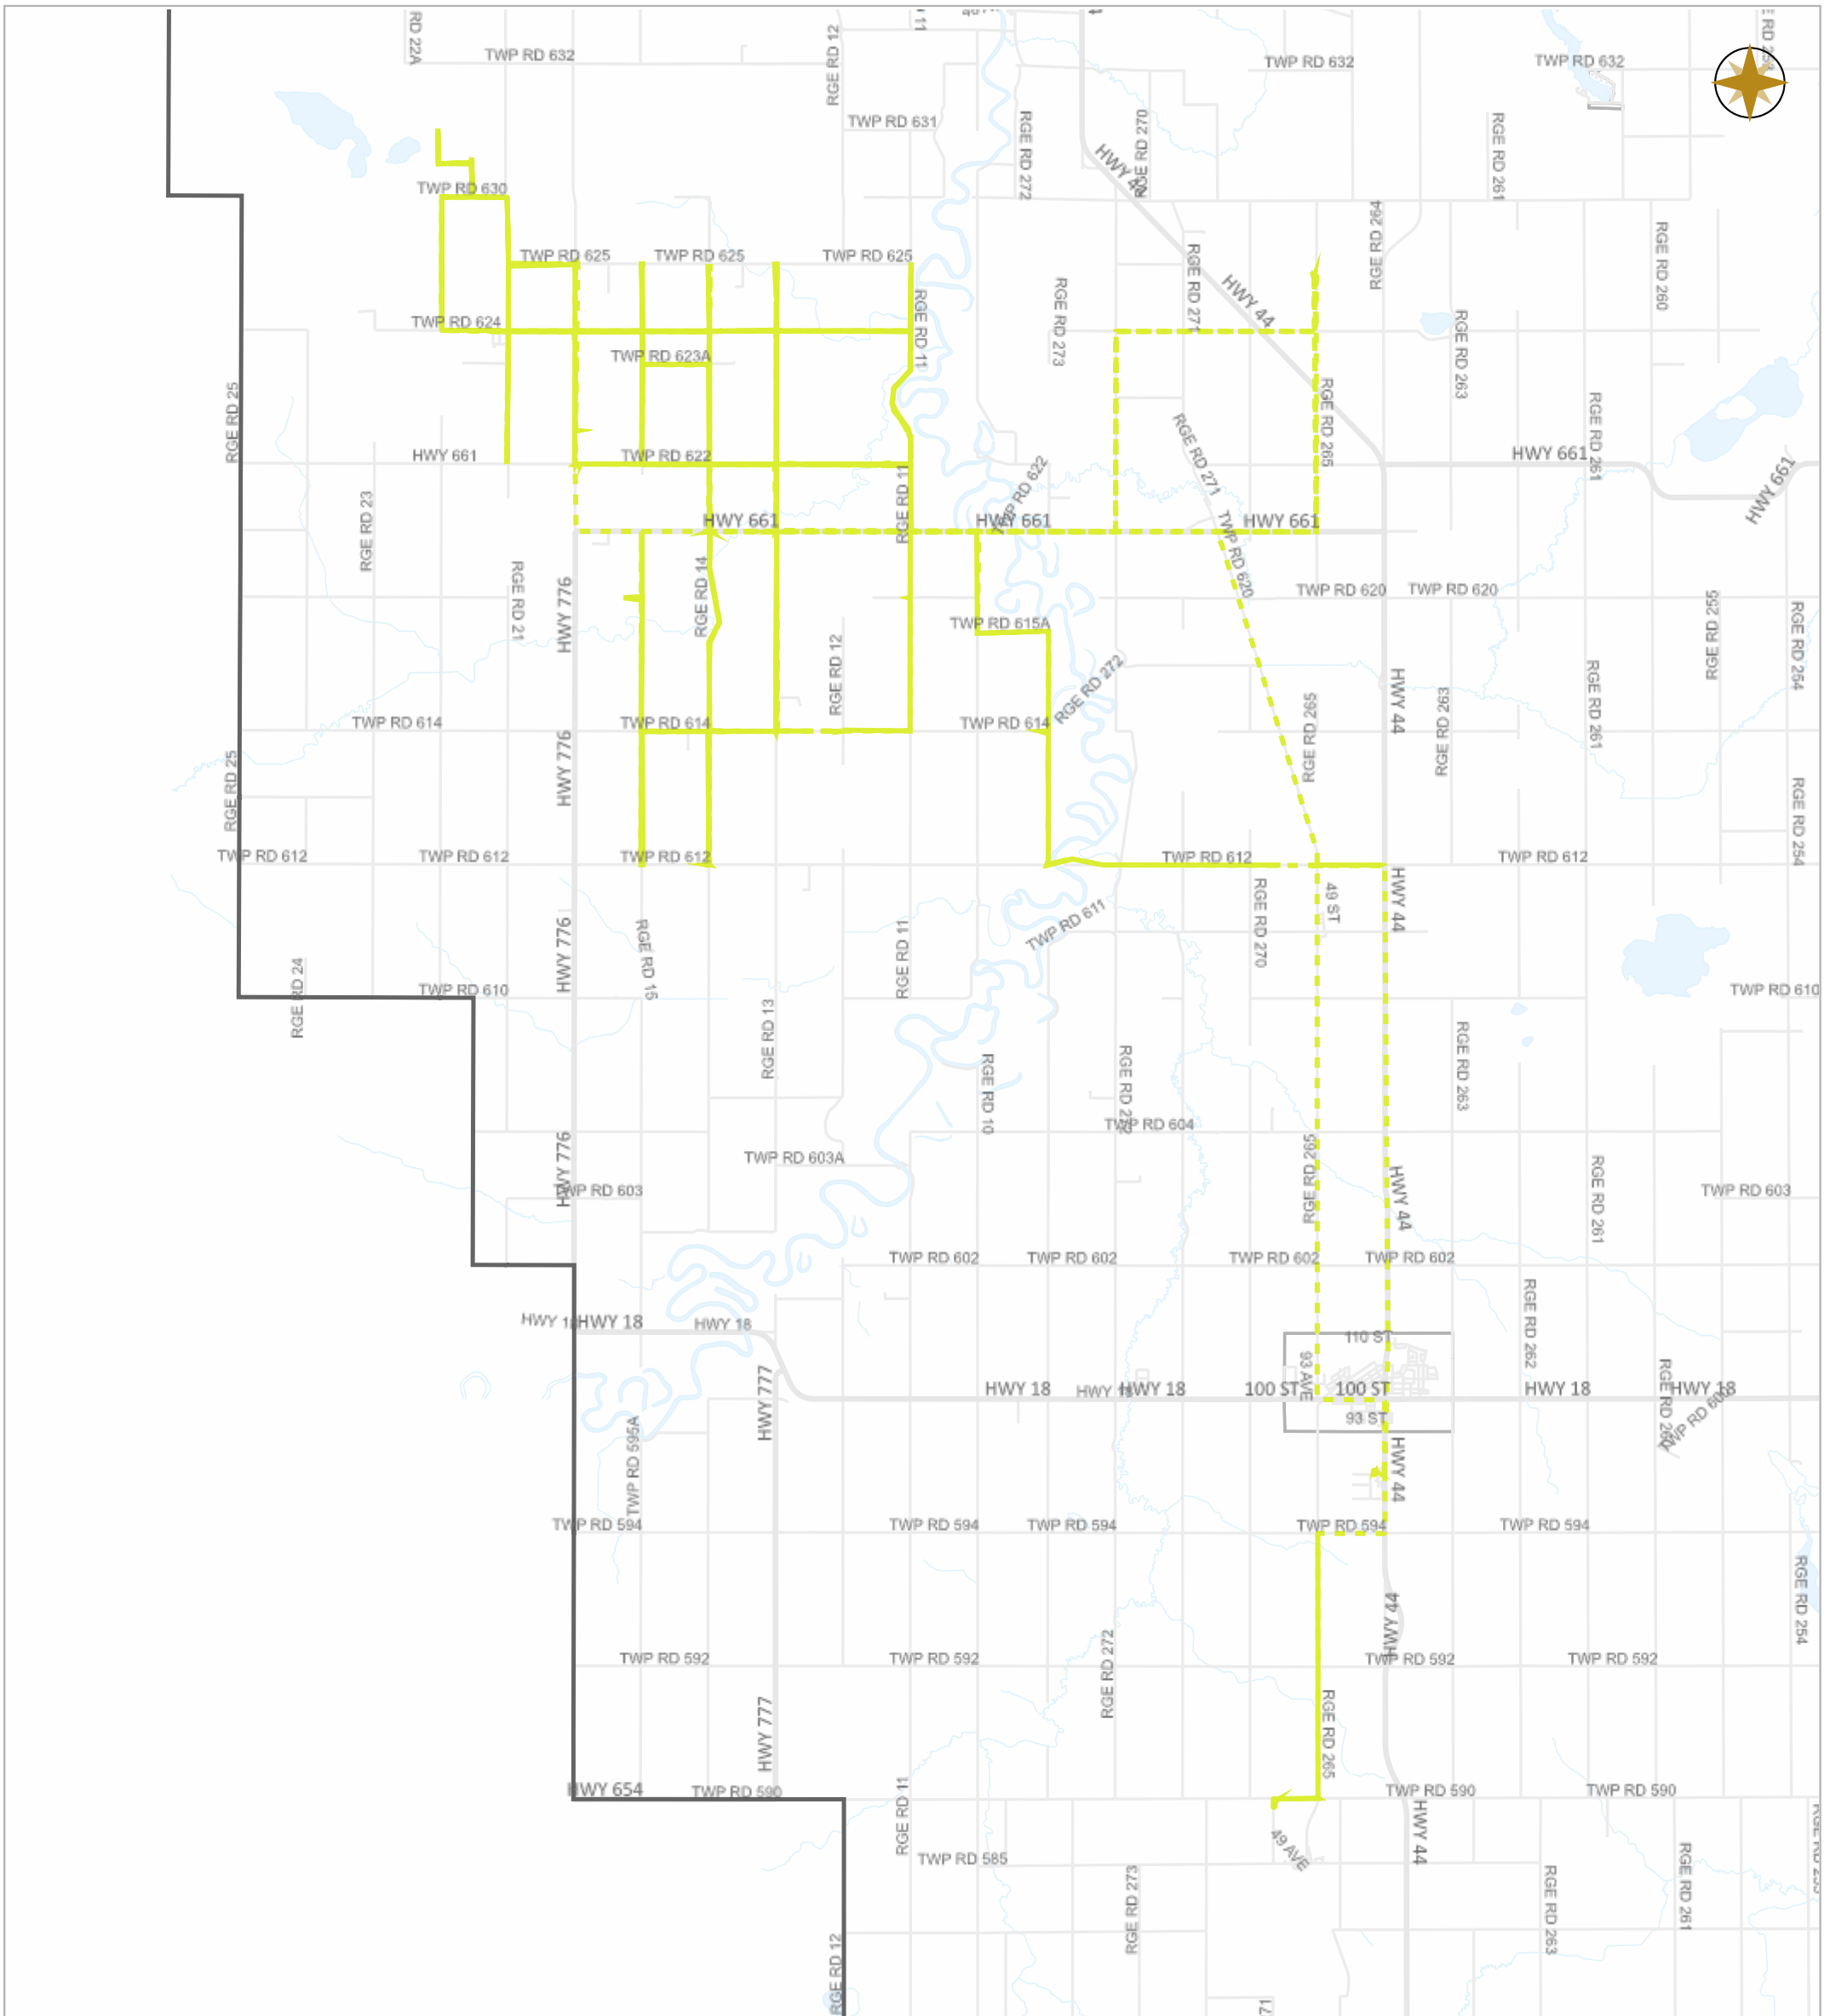

Date: Dec.02, 2024

Scale

Legend

- Work Layers (Speed 1~12 mile/h)
- - - Tracking
- Roads

WESTLOCK COUNTY MAP

Map Projection: 3TM 114W NAD 83

10336 – 106 Street
Westlock, Alberta T7P 2G1

Tel: 780-349-3346
Toll Free: 1-877-349-5880
Fax: 780-349-2012