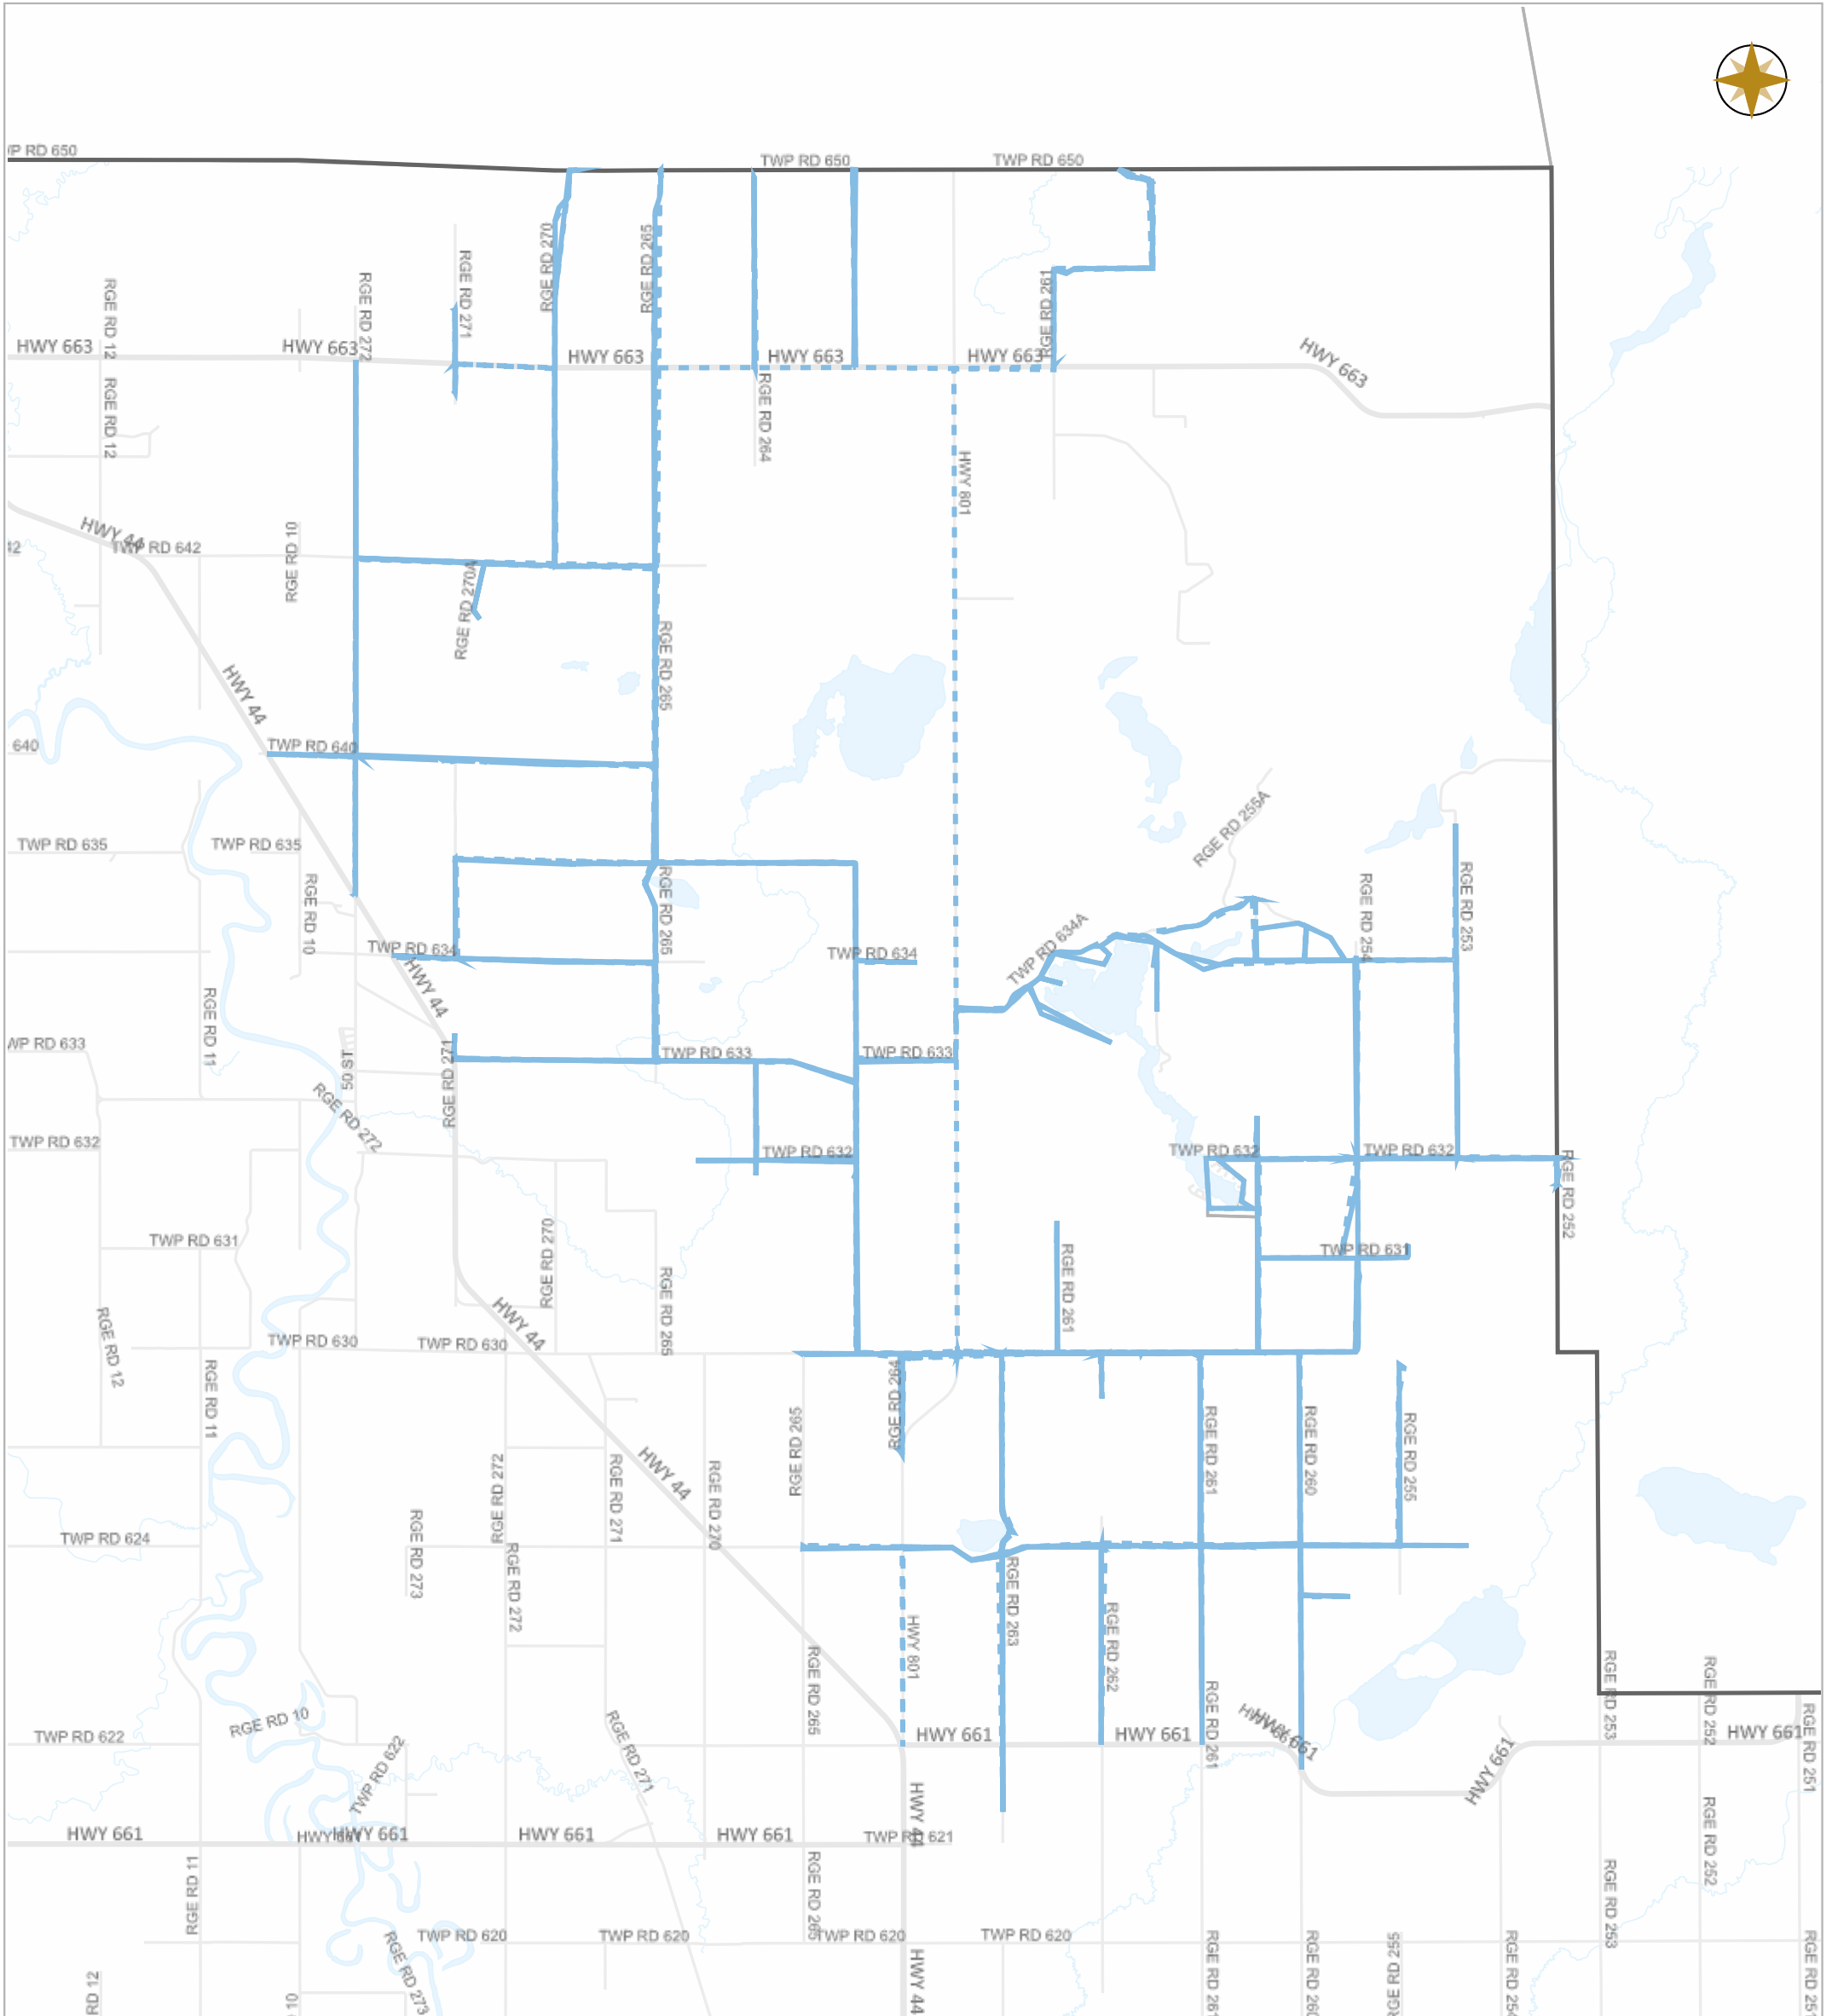

Legend

- Work Layers (Speed 1~12 mile/h)
- - - Tracking
- Roads

WESTLOCK COUNTY MAP

Map Projection: 3TM 114W NAD 83

10336 – 106 Street
Westlock, Alberta T7P 2G1

Tel: 780-349-3346
Toll Free: 1-877-349-5880
Fax: 780-349-2012

Date: Dec.02, 2024