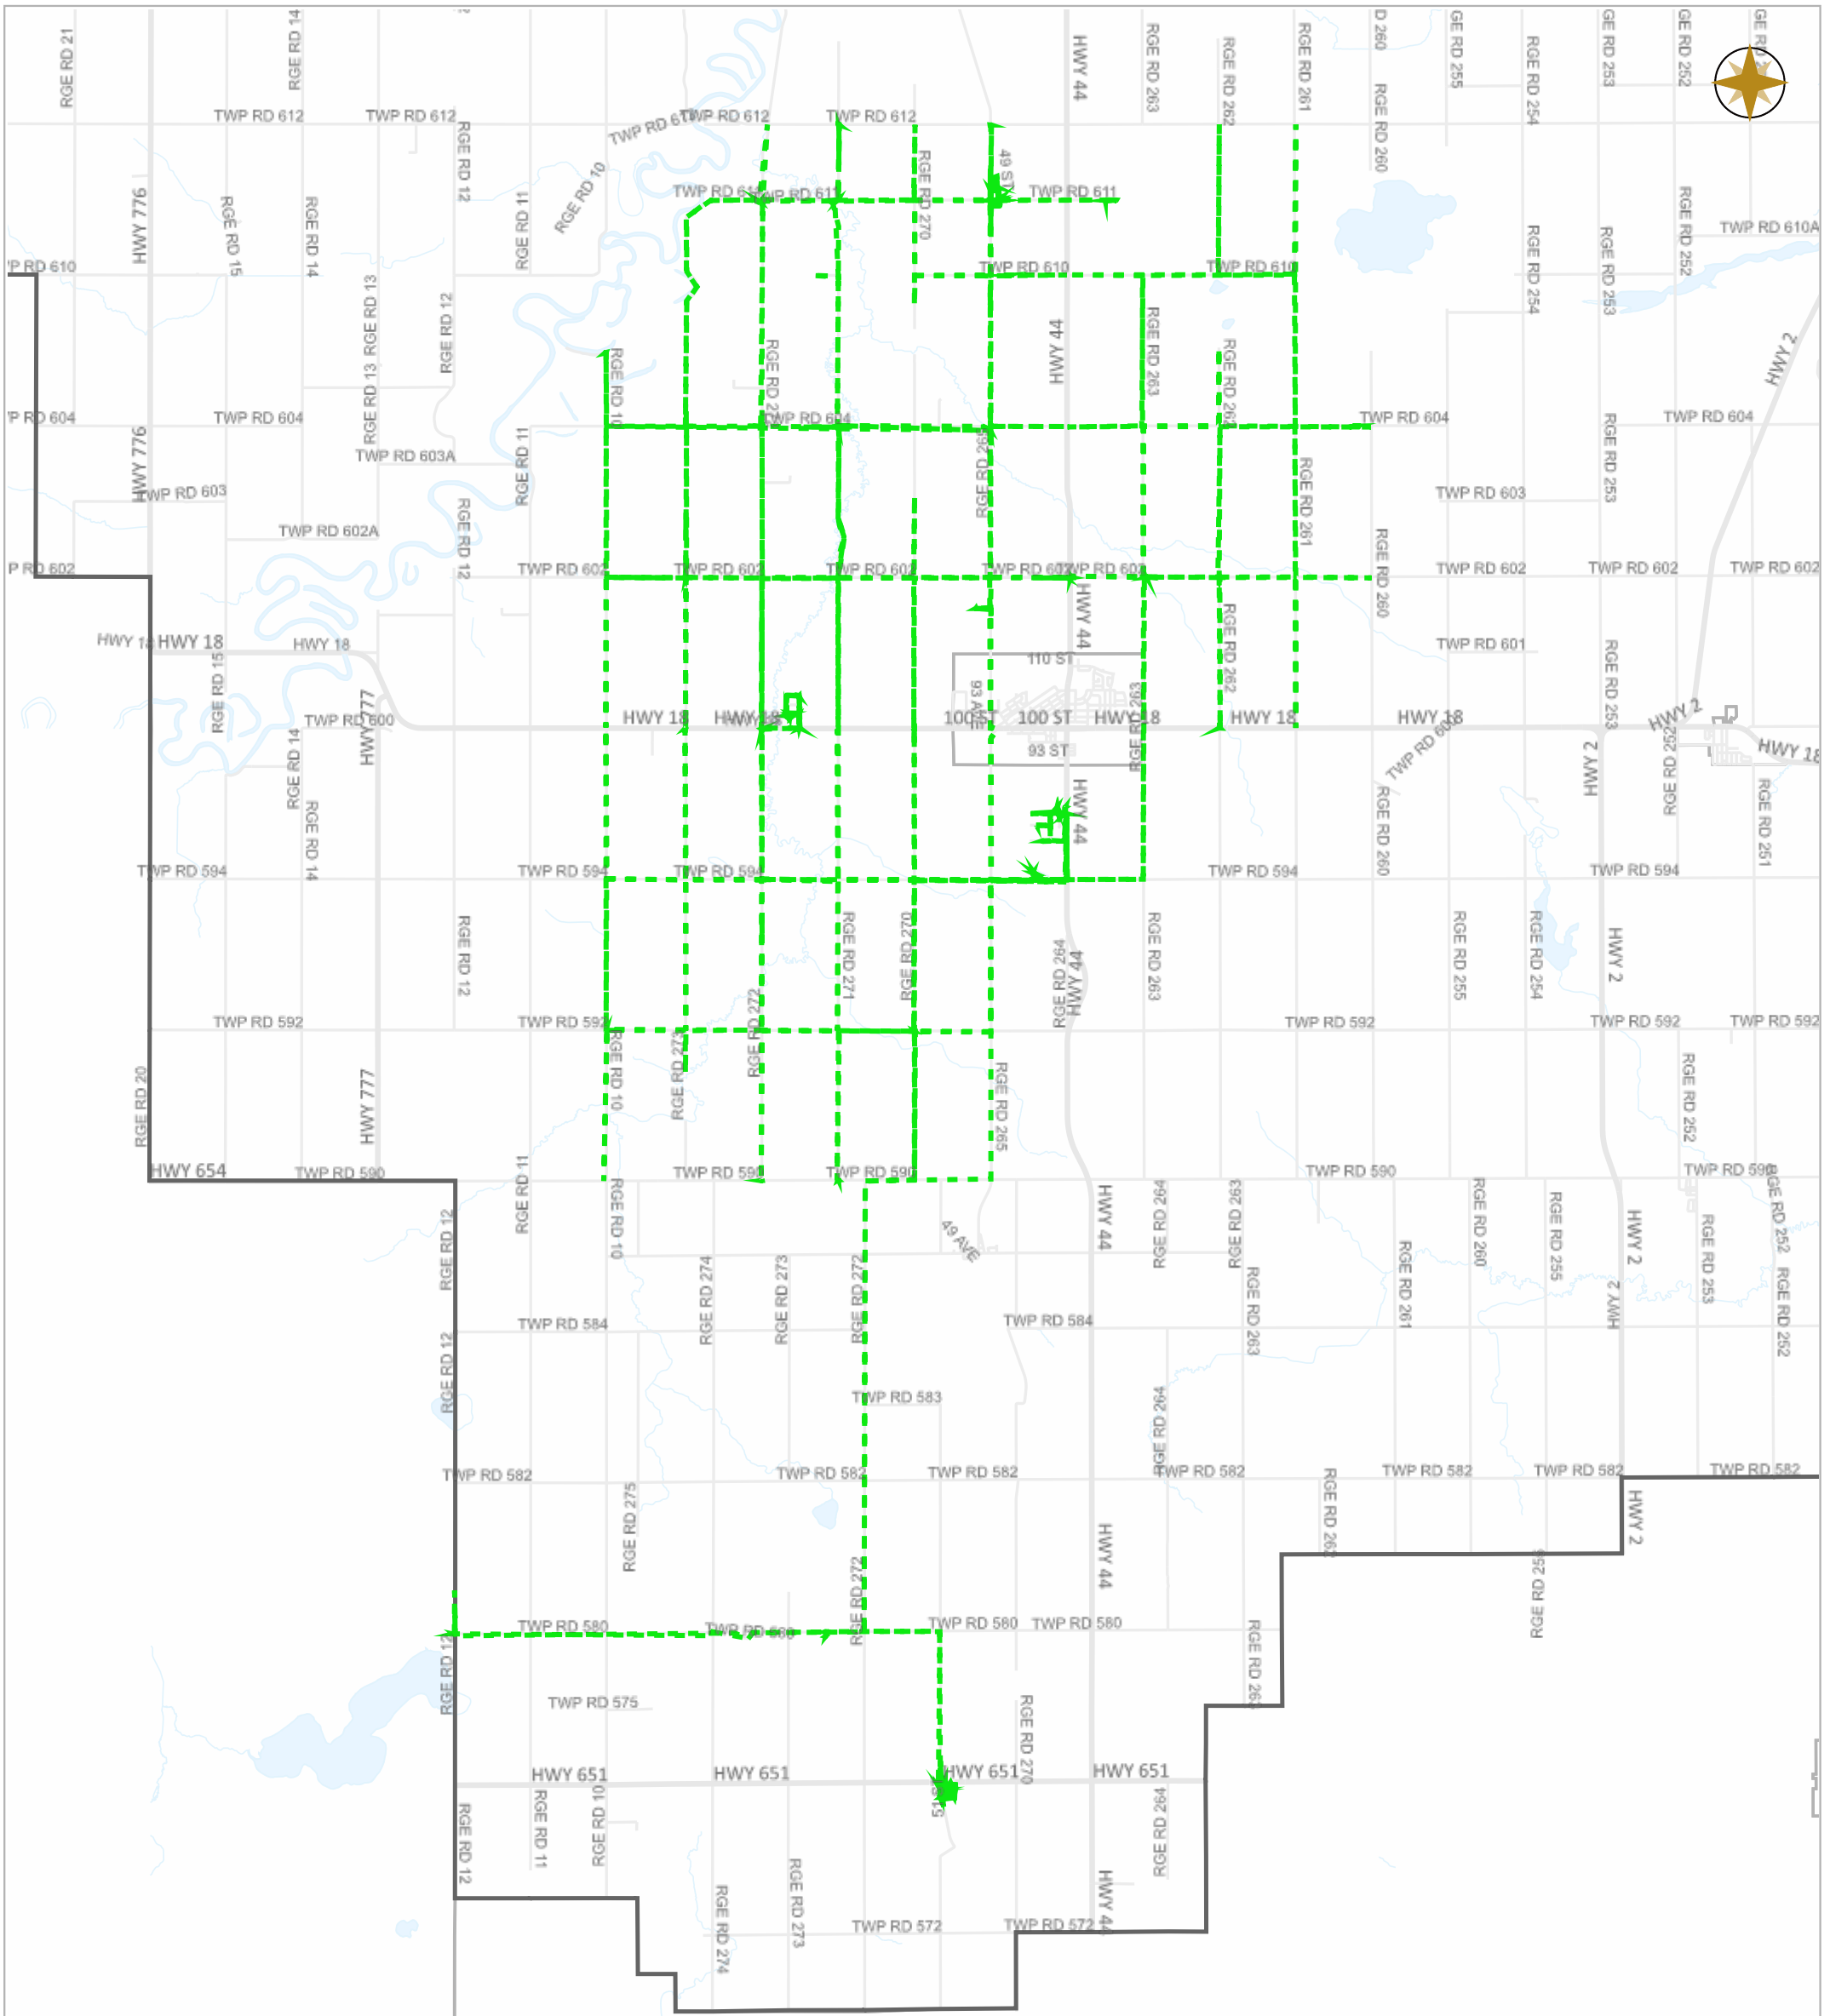

Scale

Legend

- ——— Work Layers (Speed 1~12 mile/h)
- - - - - Tracking
- ——— Roads

WESTLOCK COUNTY MAP

Map Projection: 3TM 114W NAD 83

10336 – 106 Street
Westlock, Alberta T7P 2G1

Tel: 780-349-3346
Toll Free: 1-877-349-5880
Fax: 780-349-2012

Date: Dec.02, 2024