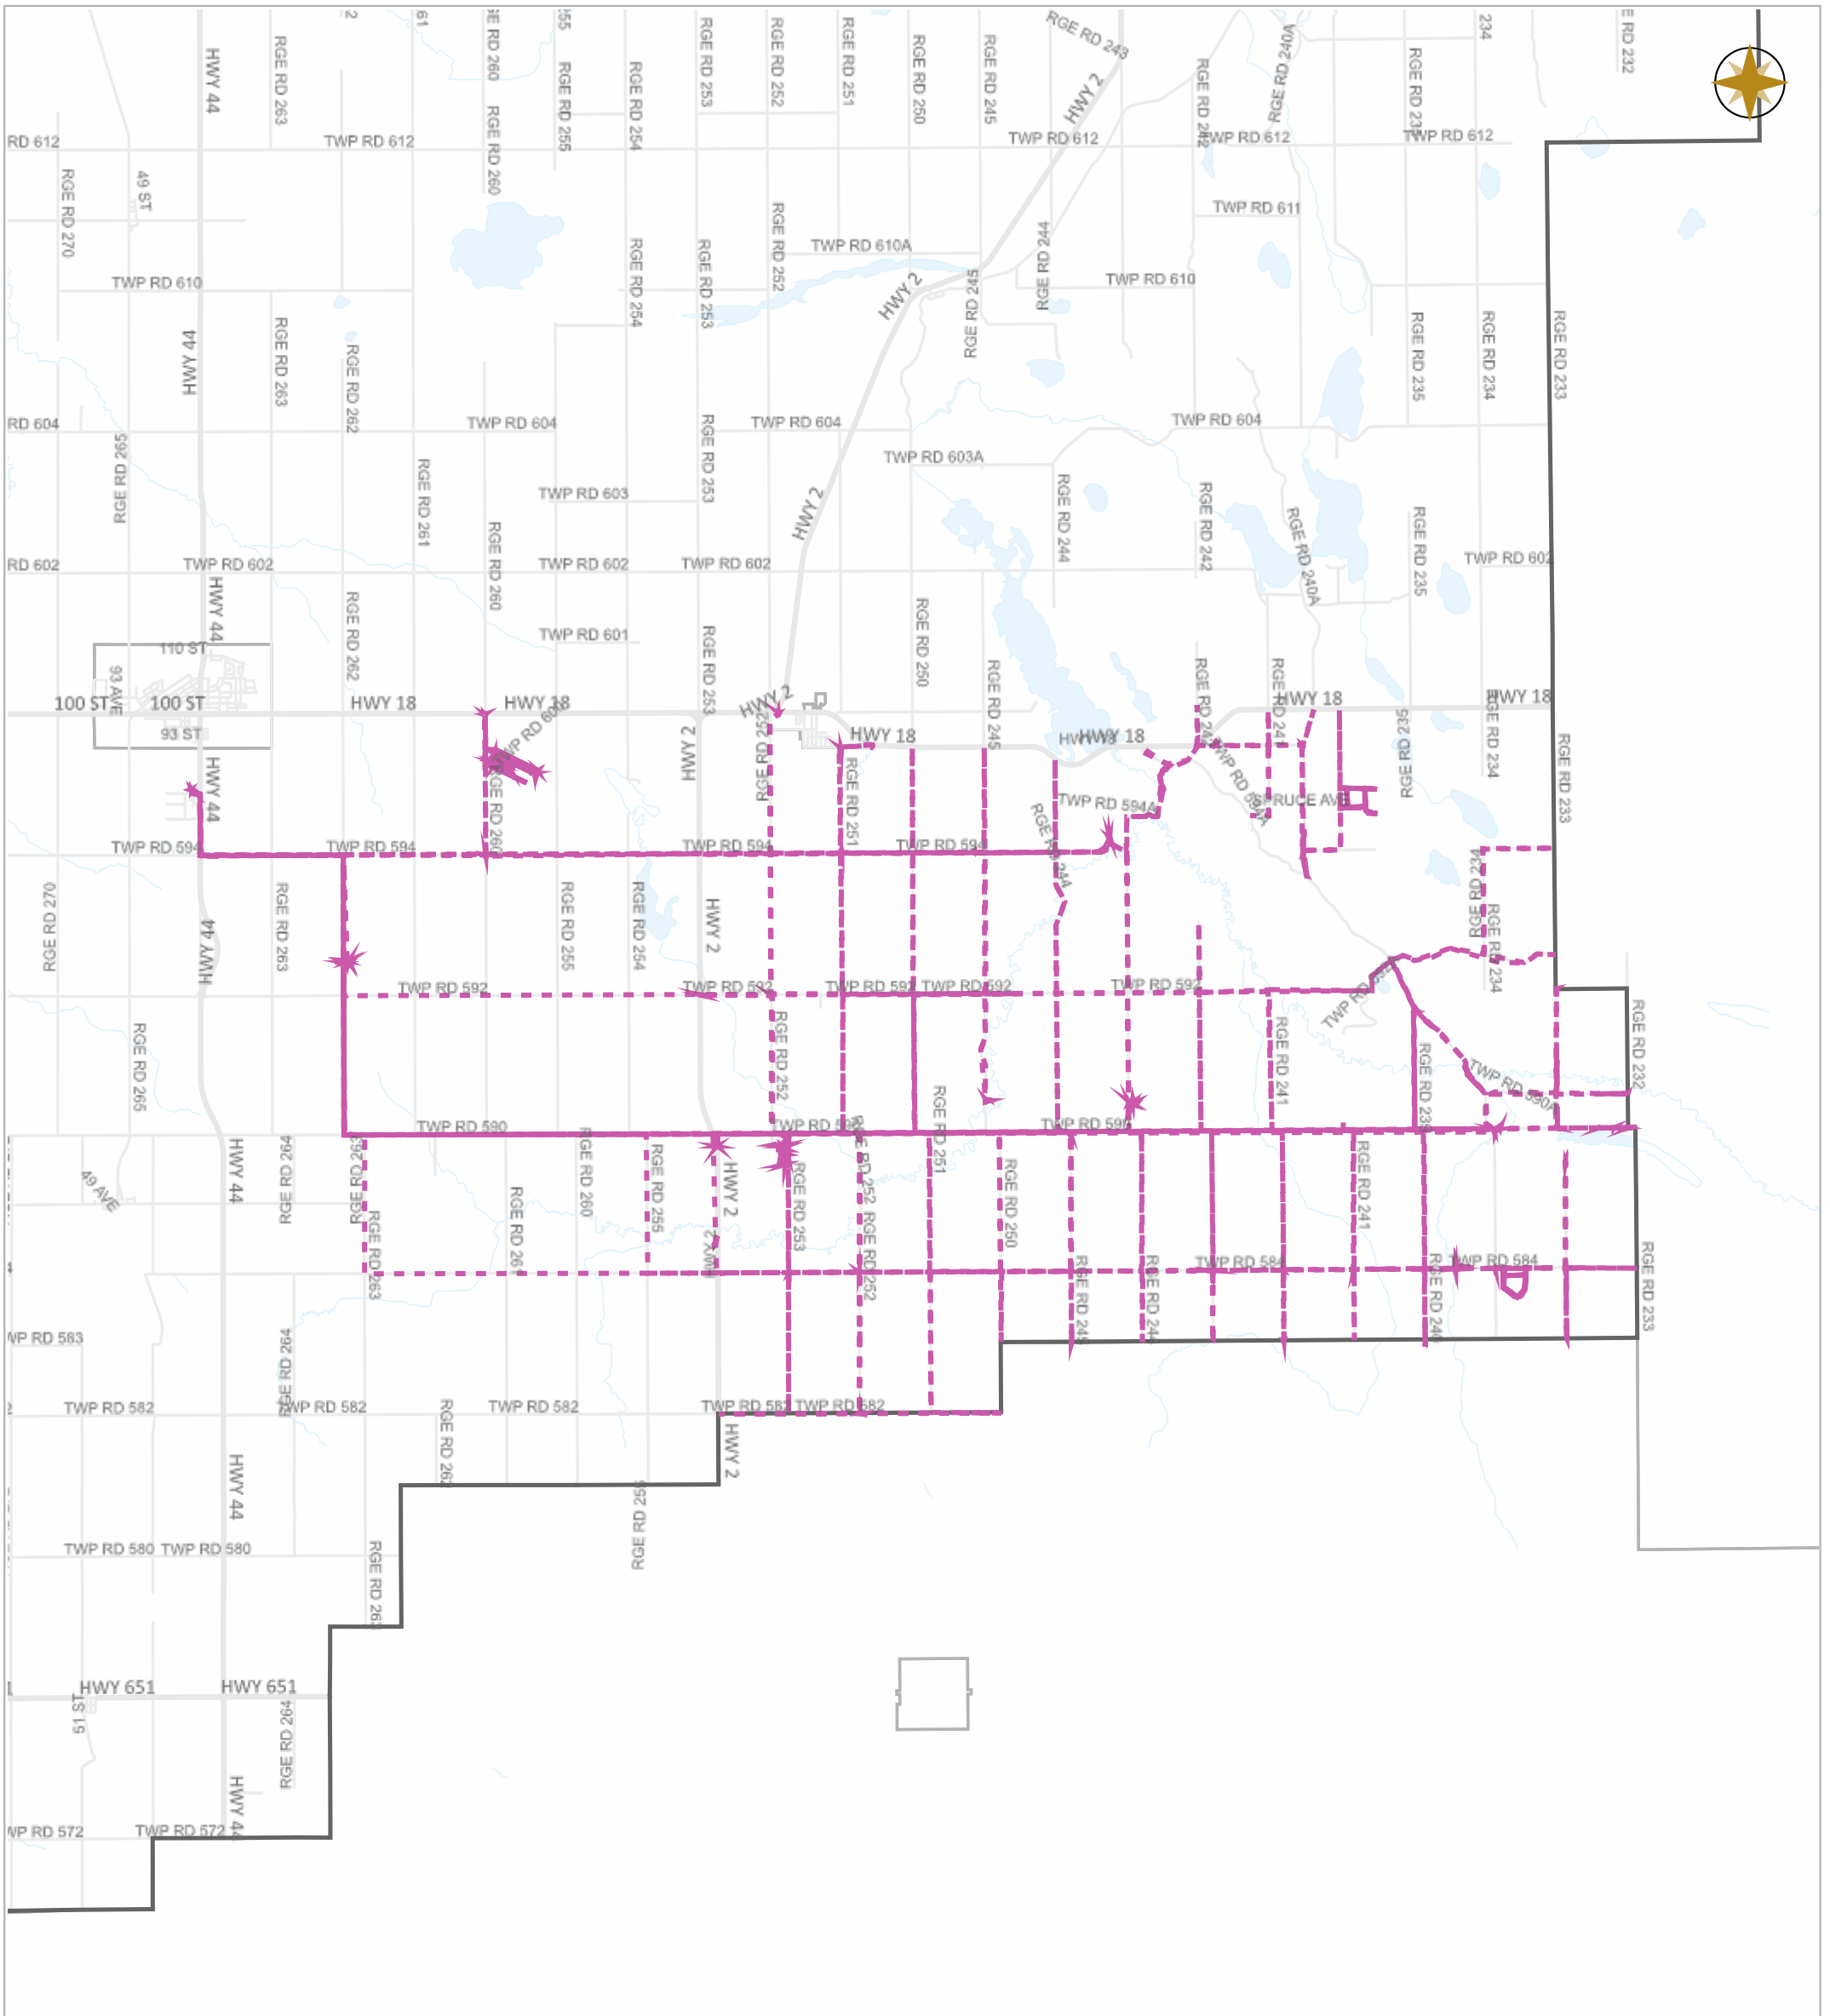

Scale

Legend

- Work Layers (Speed 1~12 mile/h)
- - - Tracking
- Roads

WESTLOCK COUNTY MAP

Map Projection: 3TM 114W NAD 83

10336 – 106 Street
Westlock, Alberta T7P 2G1

Tel: 780-349-3346
Toll Free: 1-877-349-5880
Fax: 780-349-2012

Date: Dec.02, 2024