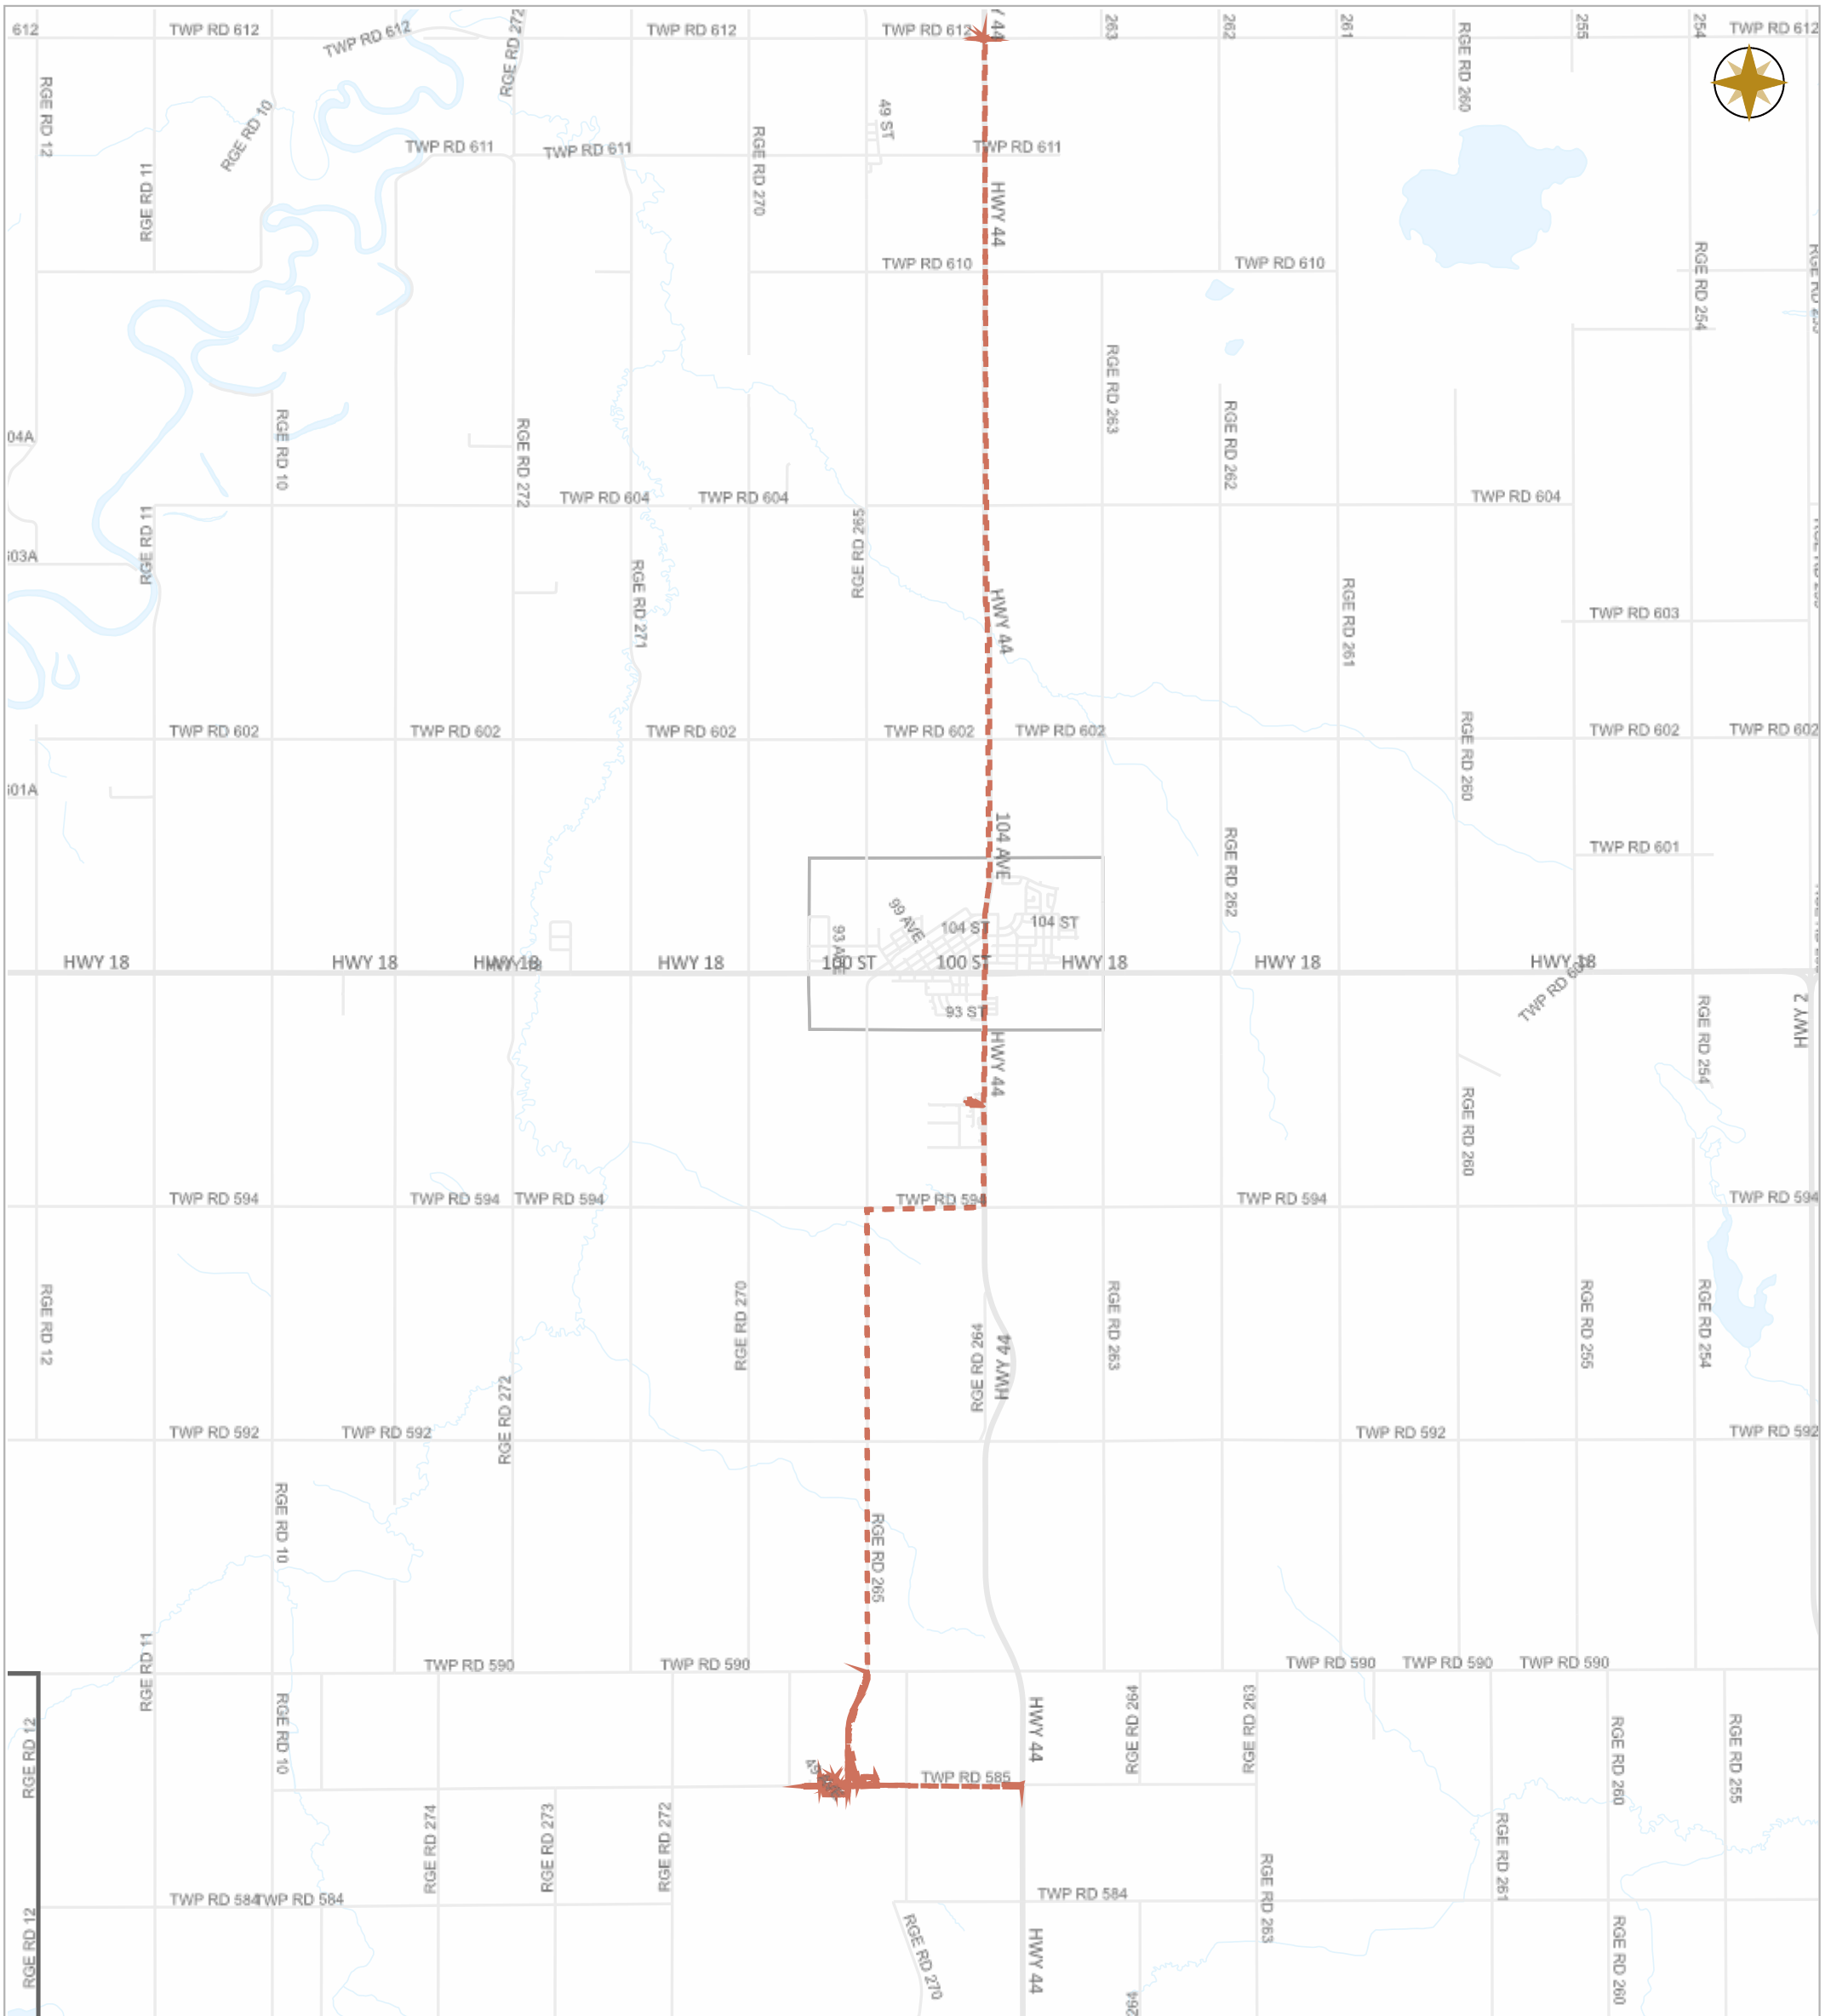

Vehicle: GR1407 - (Spare)

11-24-2024 ~ 11-30-2024

Scale

Legend

- Work Layers (Speed 1~12 mile/h)
- - - Tracking
- Roads

WESTLOCK COUNTY MAP

Map Projection: 3TM 114W NAD 83

10336 – 106 Street
Westlock, Alberta T7P 2G1

Tel: 780-349-3346
Toll Free: 1-877-349-5880
Fax: 780-349-2012

Date: Dec.02, 2024