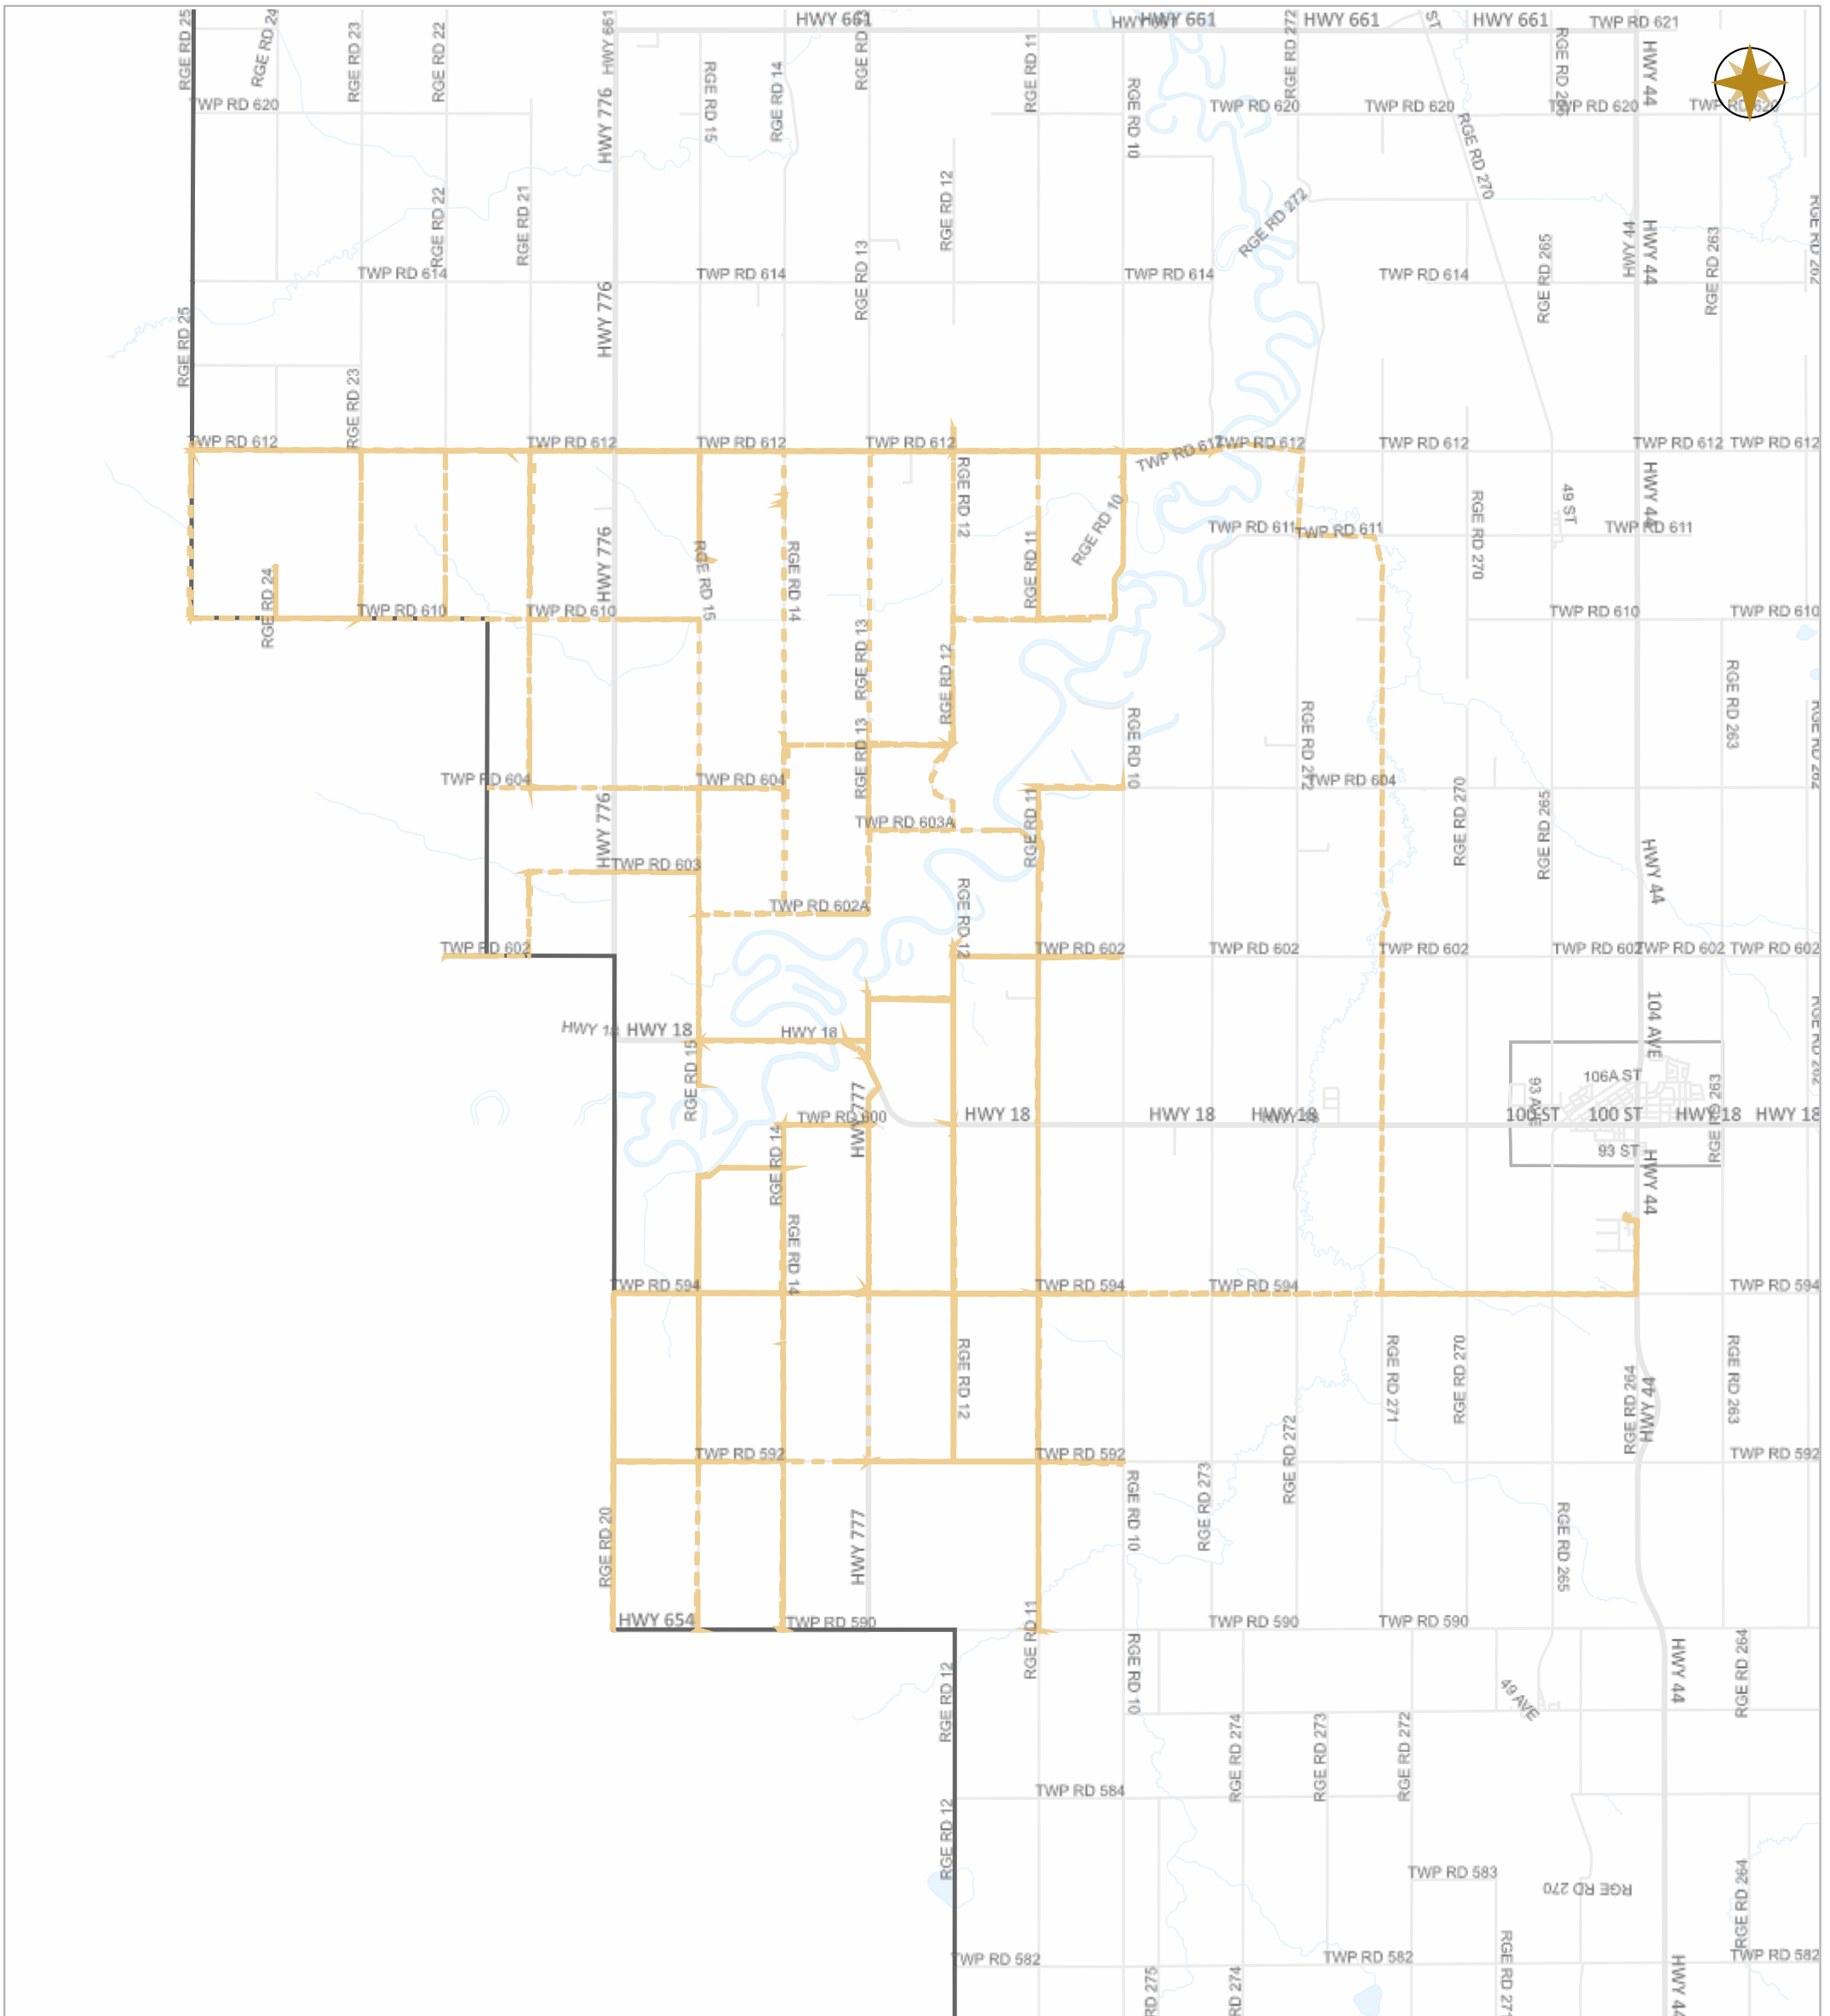

Legend

- Work Layers (Speed 1~12 mile/h)
- - - Tracking
- Roads

WESTLOCK COUNTY MAP

Map Projection: 3TM 114W NAD 83

10336 – 106 Street
Westlock, Alberta T7P 2G1

Tel: 780-349-3346
Toll Free: 1-877-349-5880
Fax: 780-349-2012

Date: Dec.02, 2024