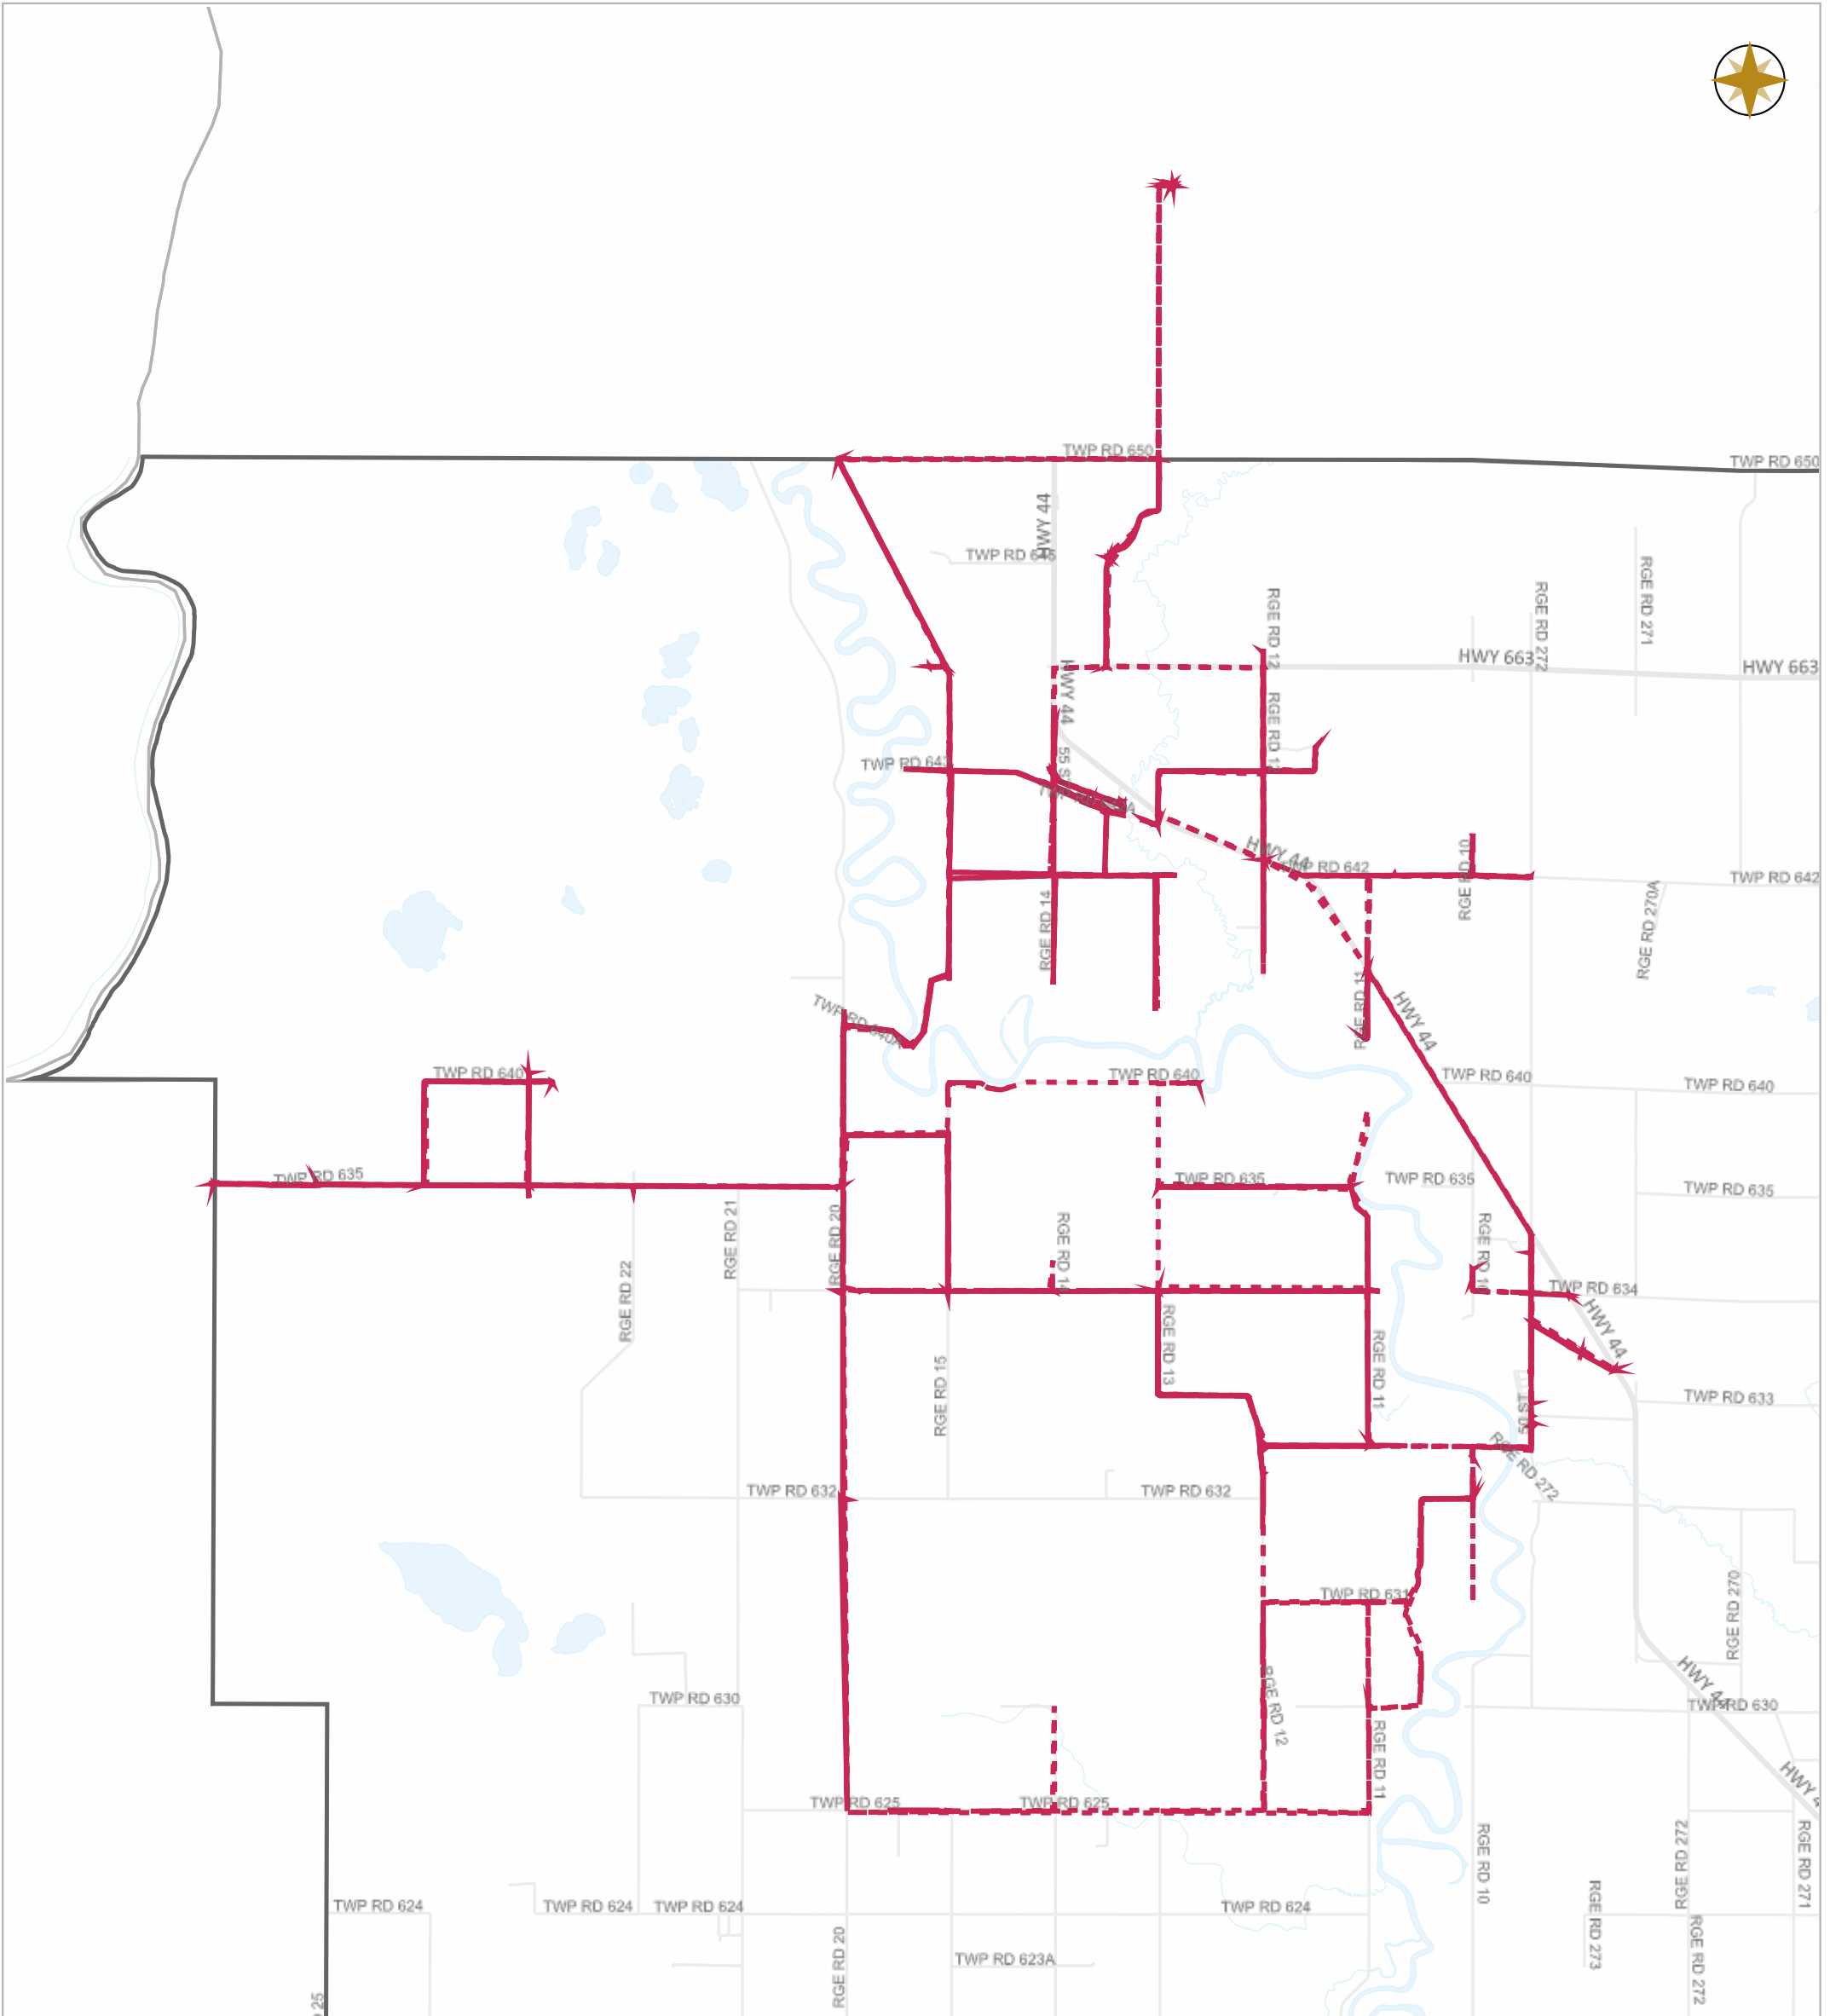

1. **Legend**
2. Work Layers (Speed 1~12 mile/h)
   - - - Tracking
   - Roads

WESTLOCK COUNTY MAP

Map Projection: 3TM 114W NAD 83

10336 – 106 Street
Westlock, Alberta T7P 2G1

Tel: 780-349-3346
Toll Free: 1-877-349-5880
Fax: 780-349-2012

Date: Dec.02, 2024