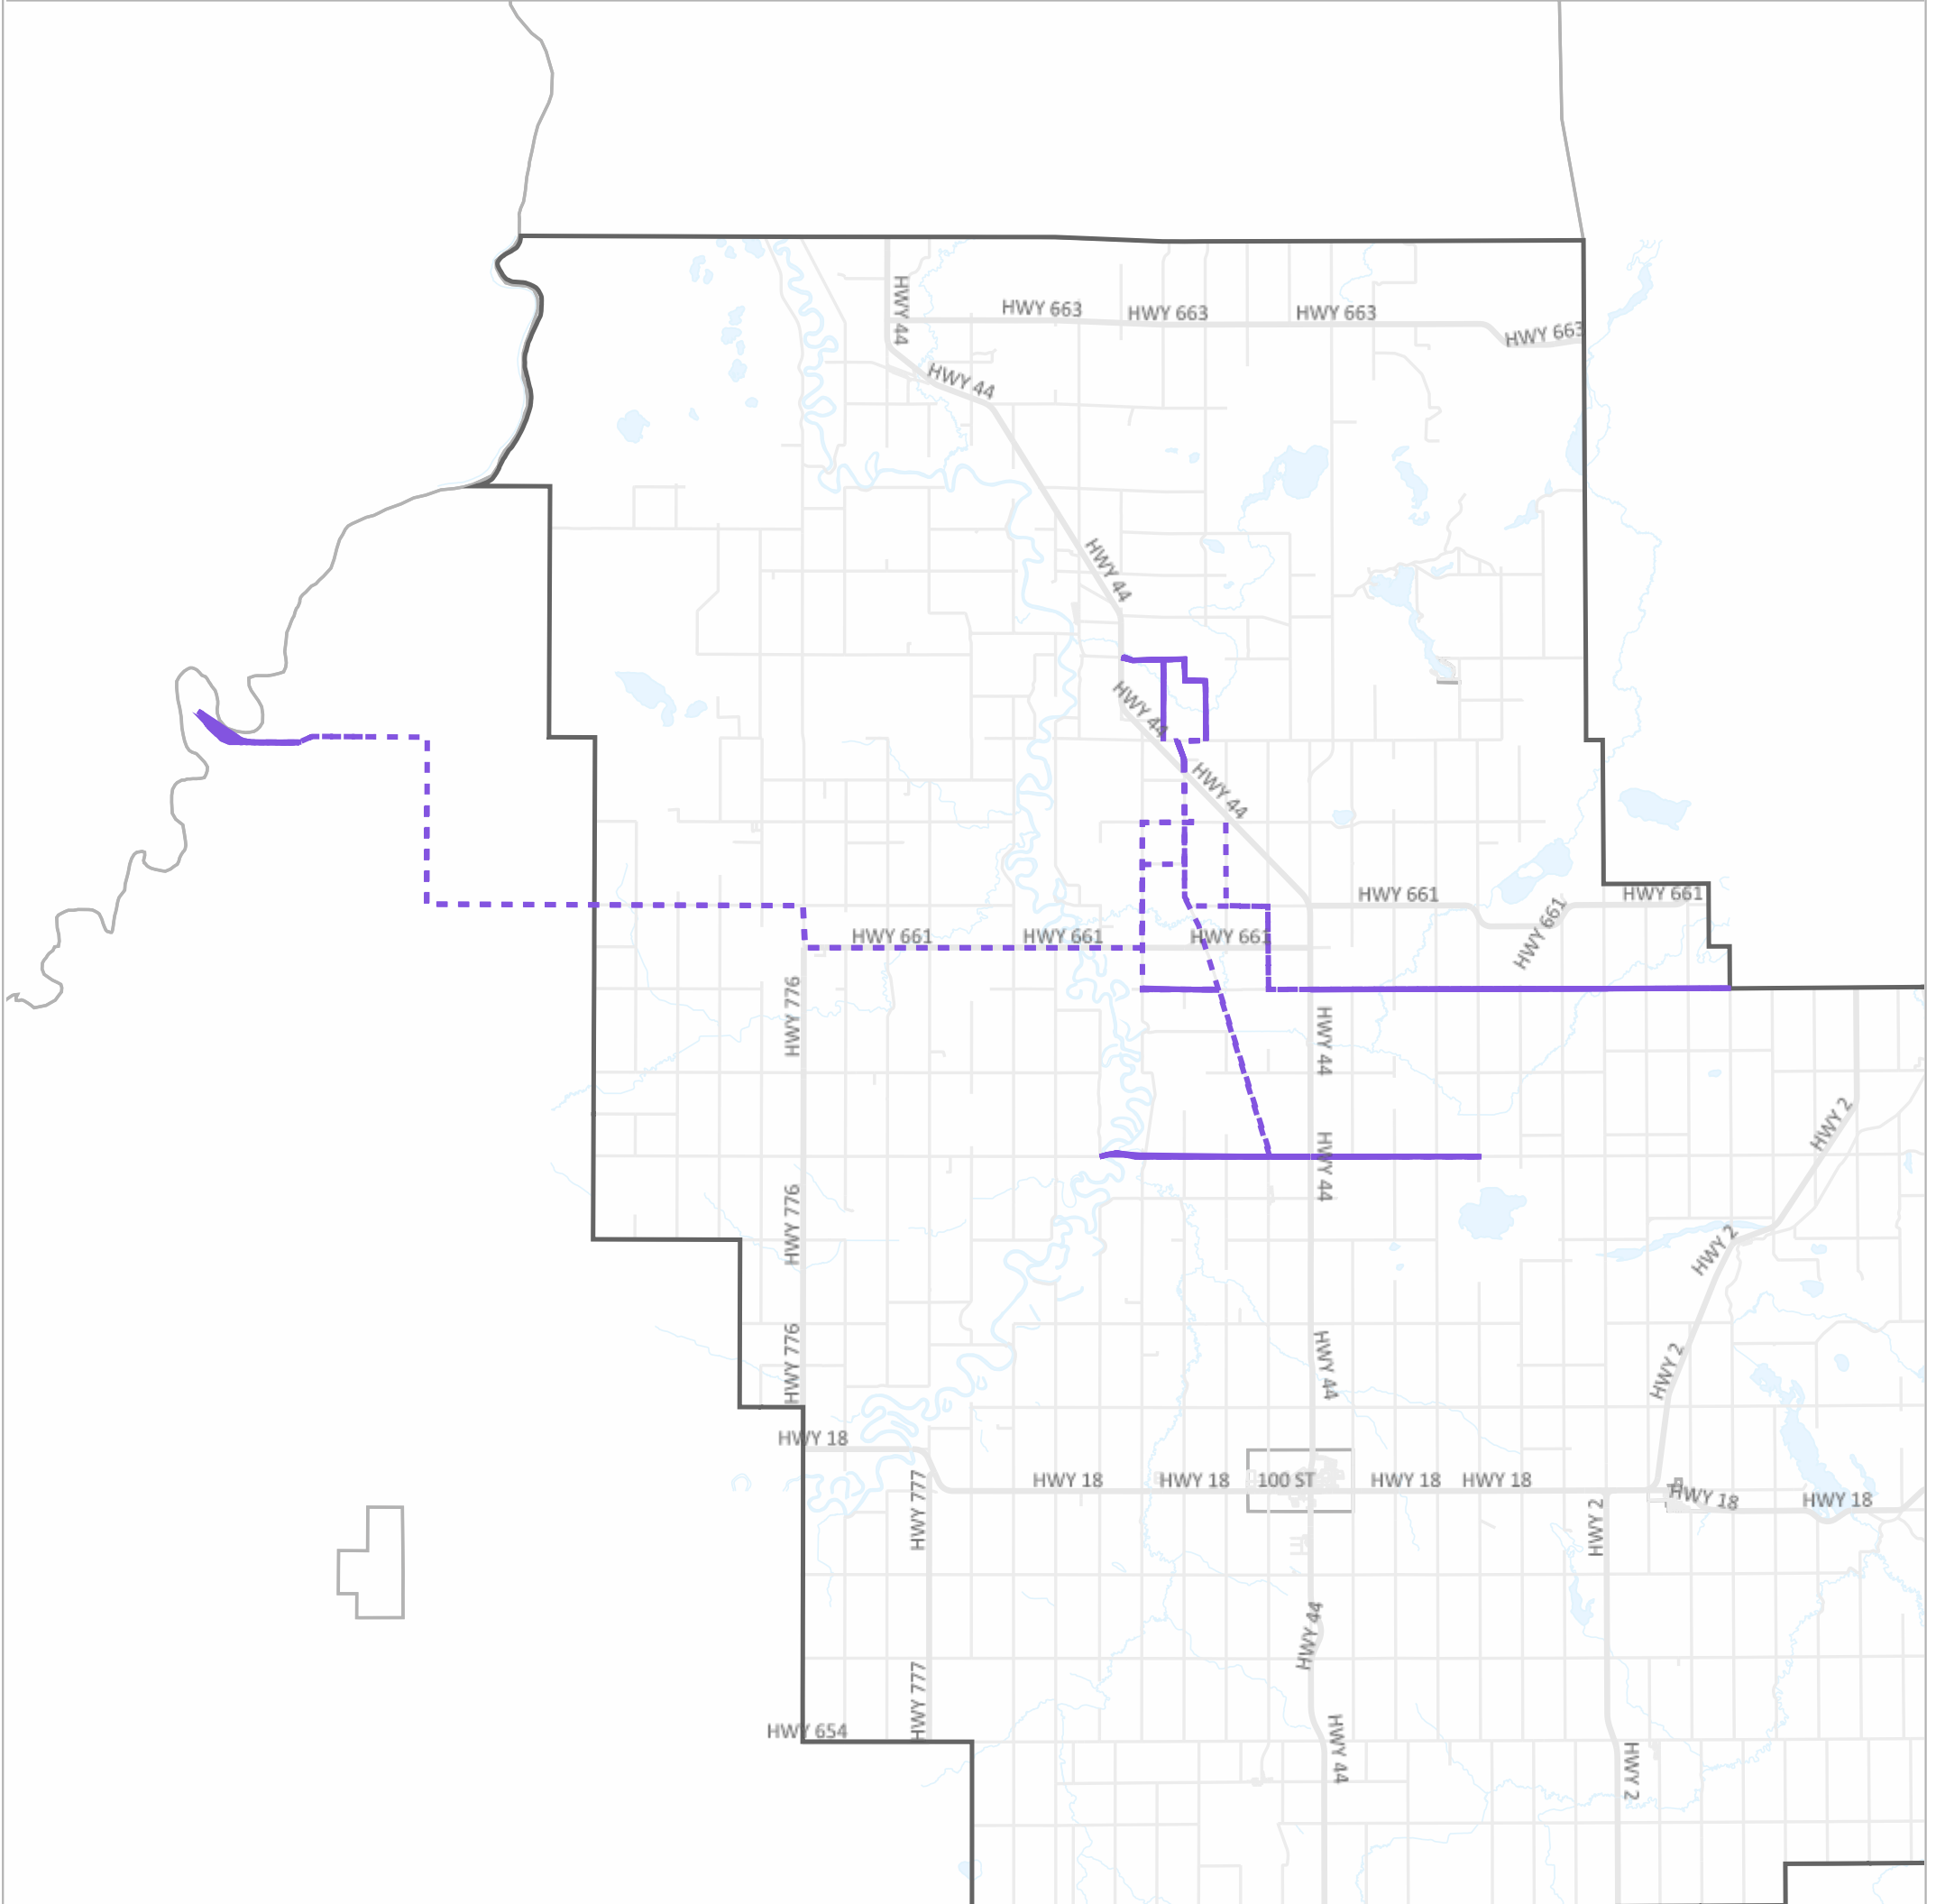

Legend

- Work Layers (Speed 1~7 mile/h)
- - - Tracking
- Roads

WESTLOCK COUNTY MAP

Map Projection: 3TM 114W NAD 83

10336 – 106 Street
Westlock, Alberta T7P 2G1

Tel: 780-349-3346
Toll Free: 1-877-349-5880
Fax: 780-349-2012

Date: Jul.29, 2024