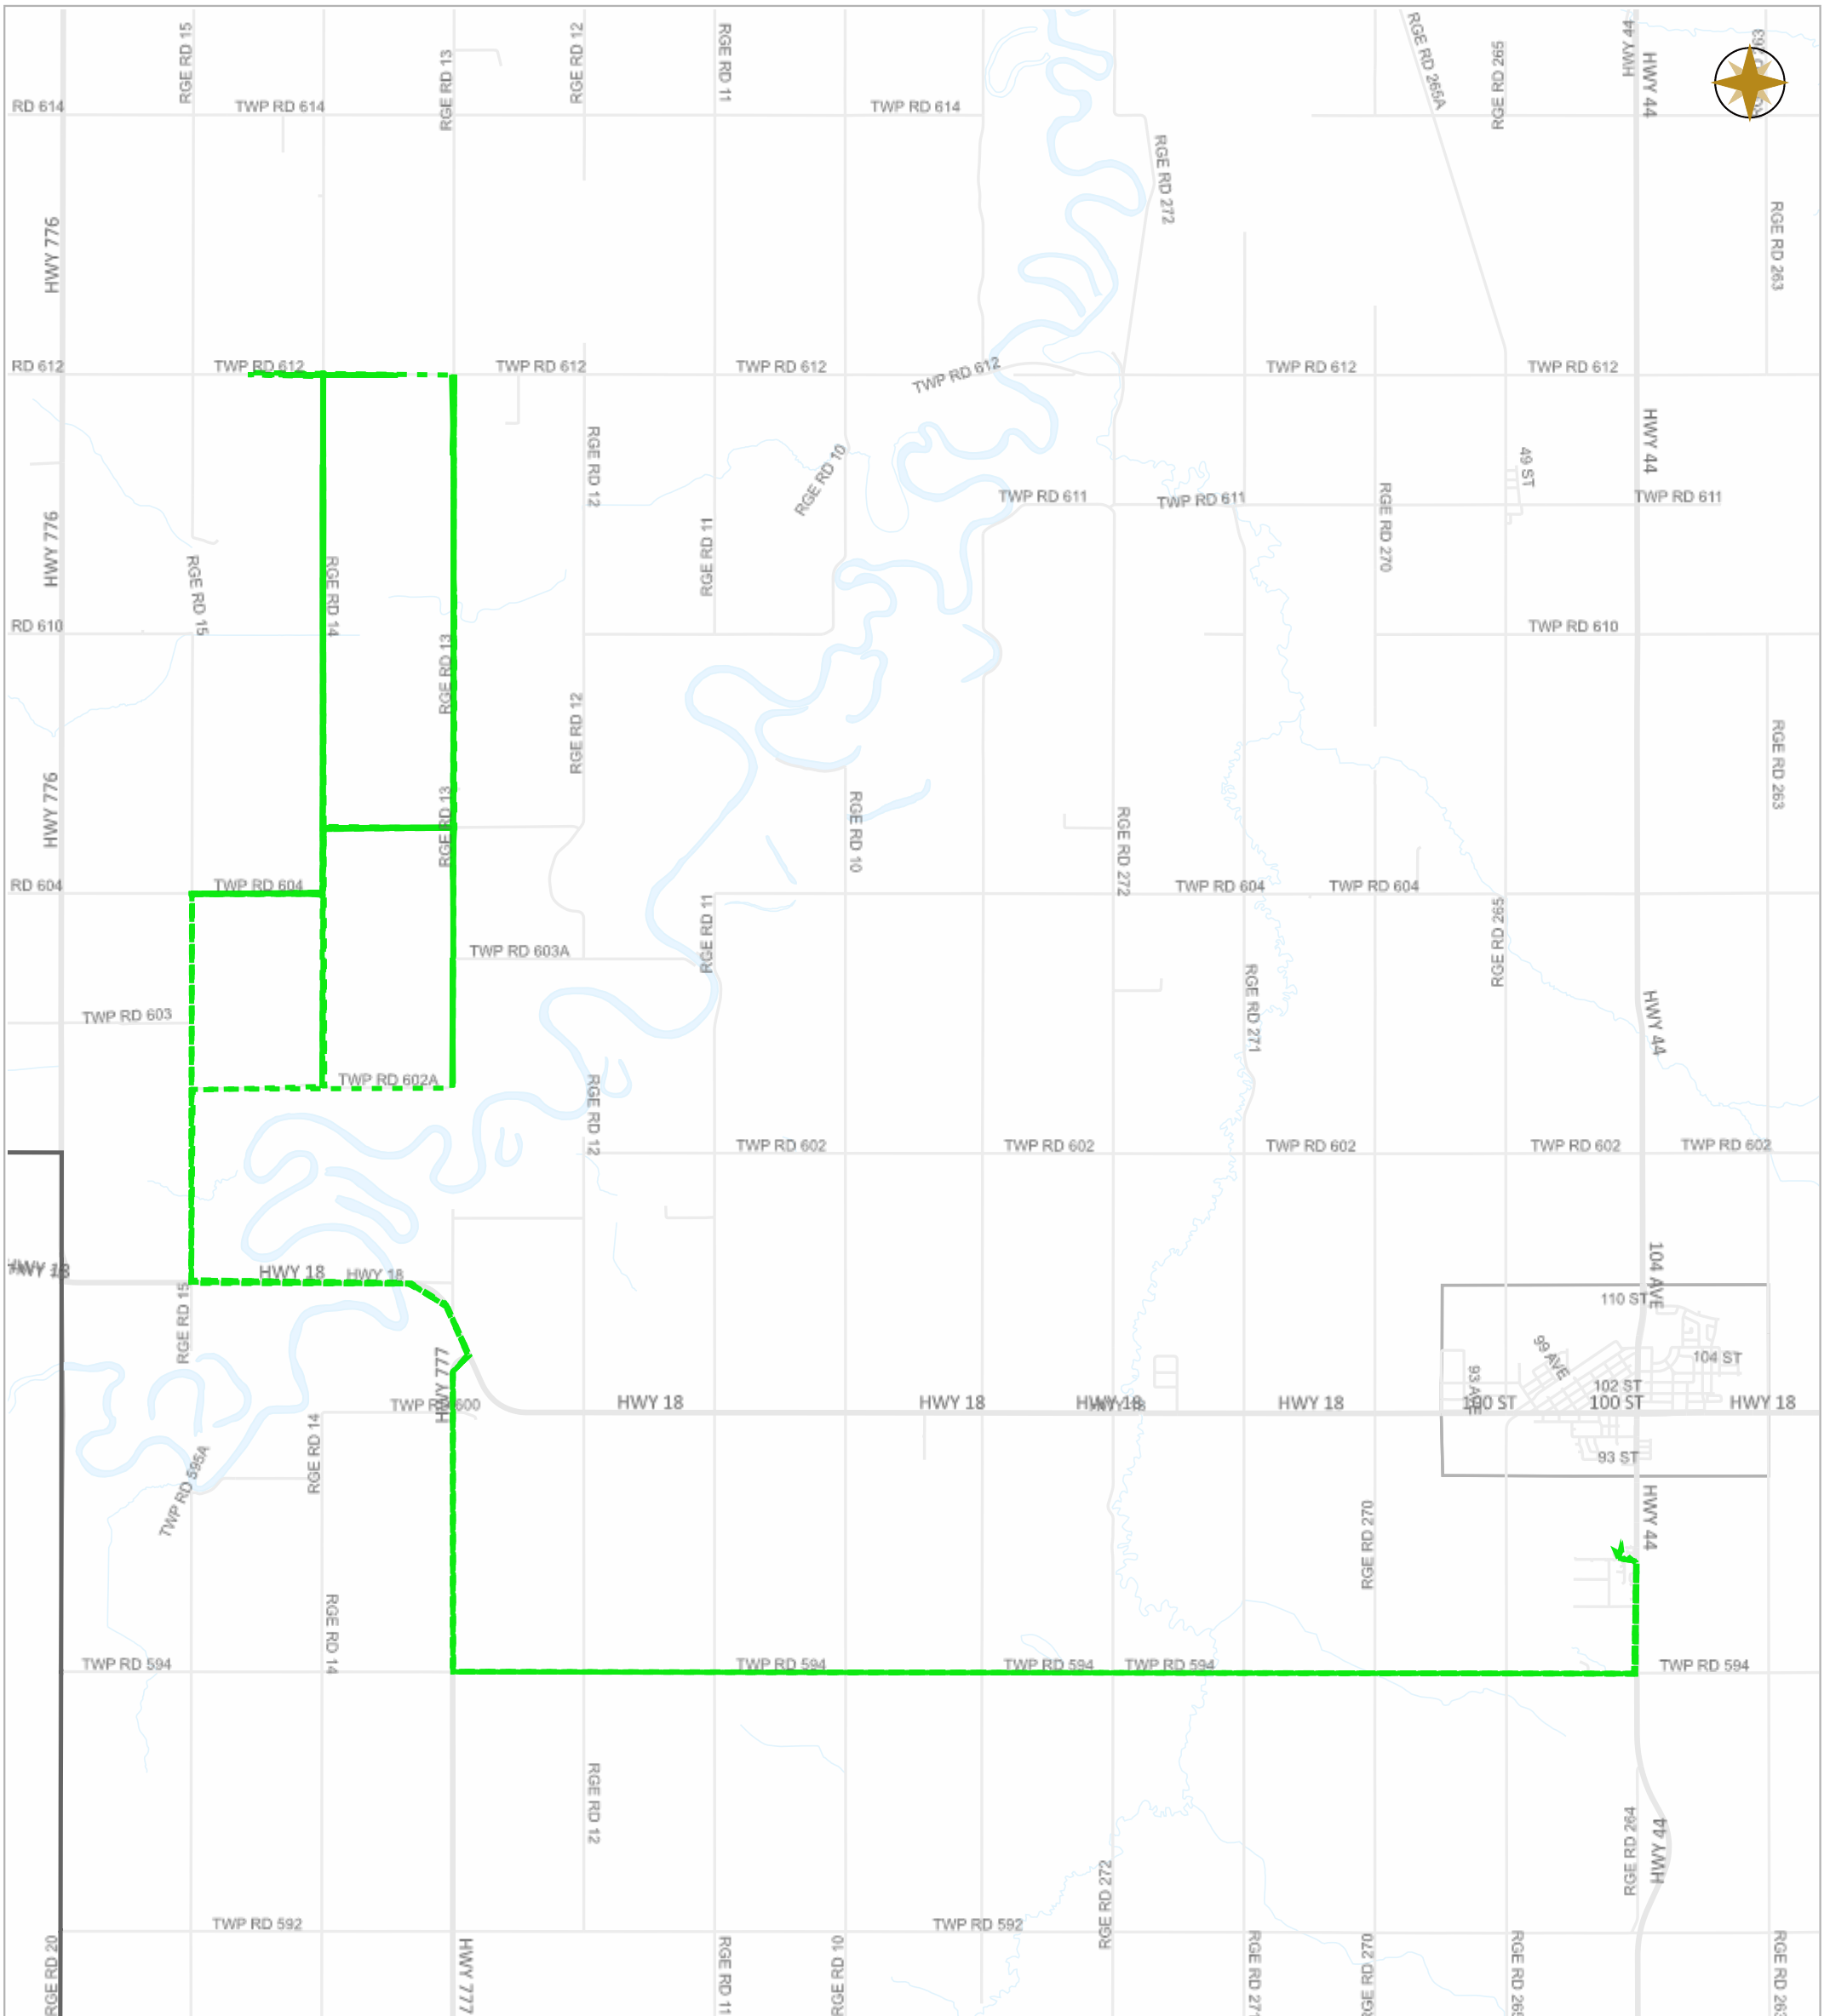

Scale	Legend - Work Layers (Speed 1~7 mile/h) - Tracking - Roads	WESTLOCK COUNTY MAP Map Projection: 3TM 114W NAD 83	10336 – 106 Street Westlock, Alberta T7P 2G1 Tel: 780-349-3346 Toll Free: 1-877-349-5880 Fax: 780-349-2012 Date: Jul.29, 2024