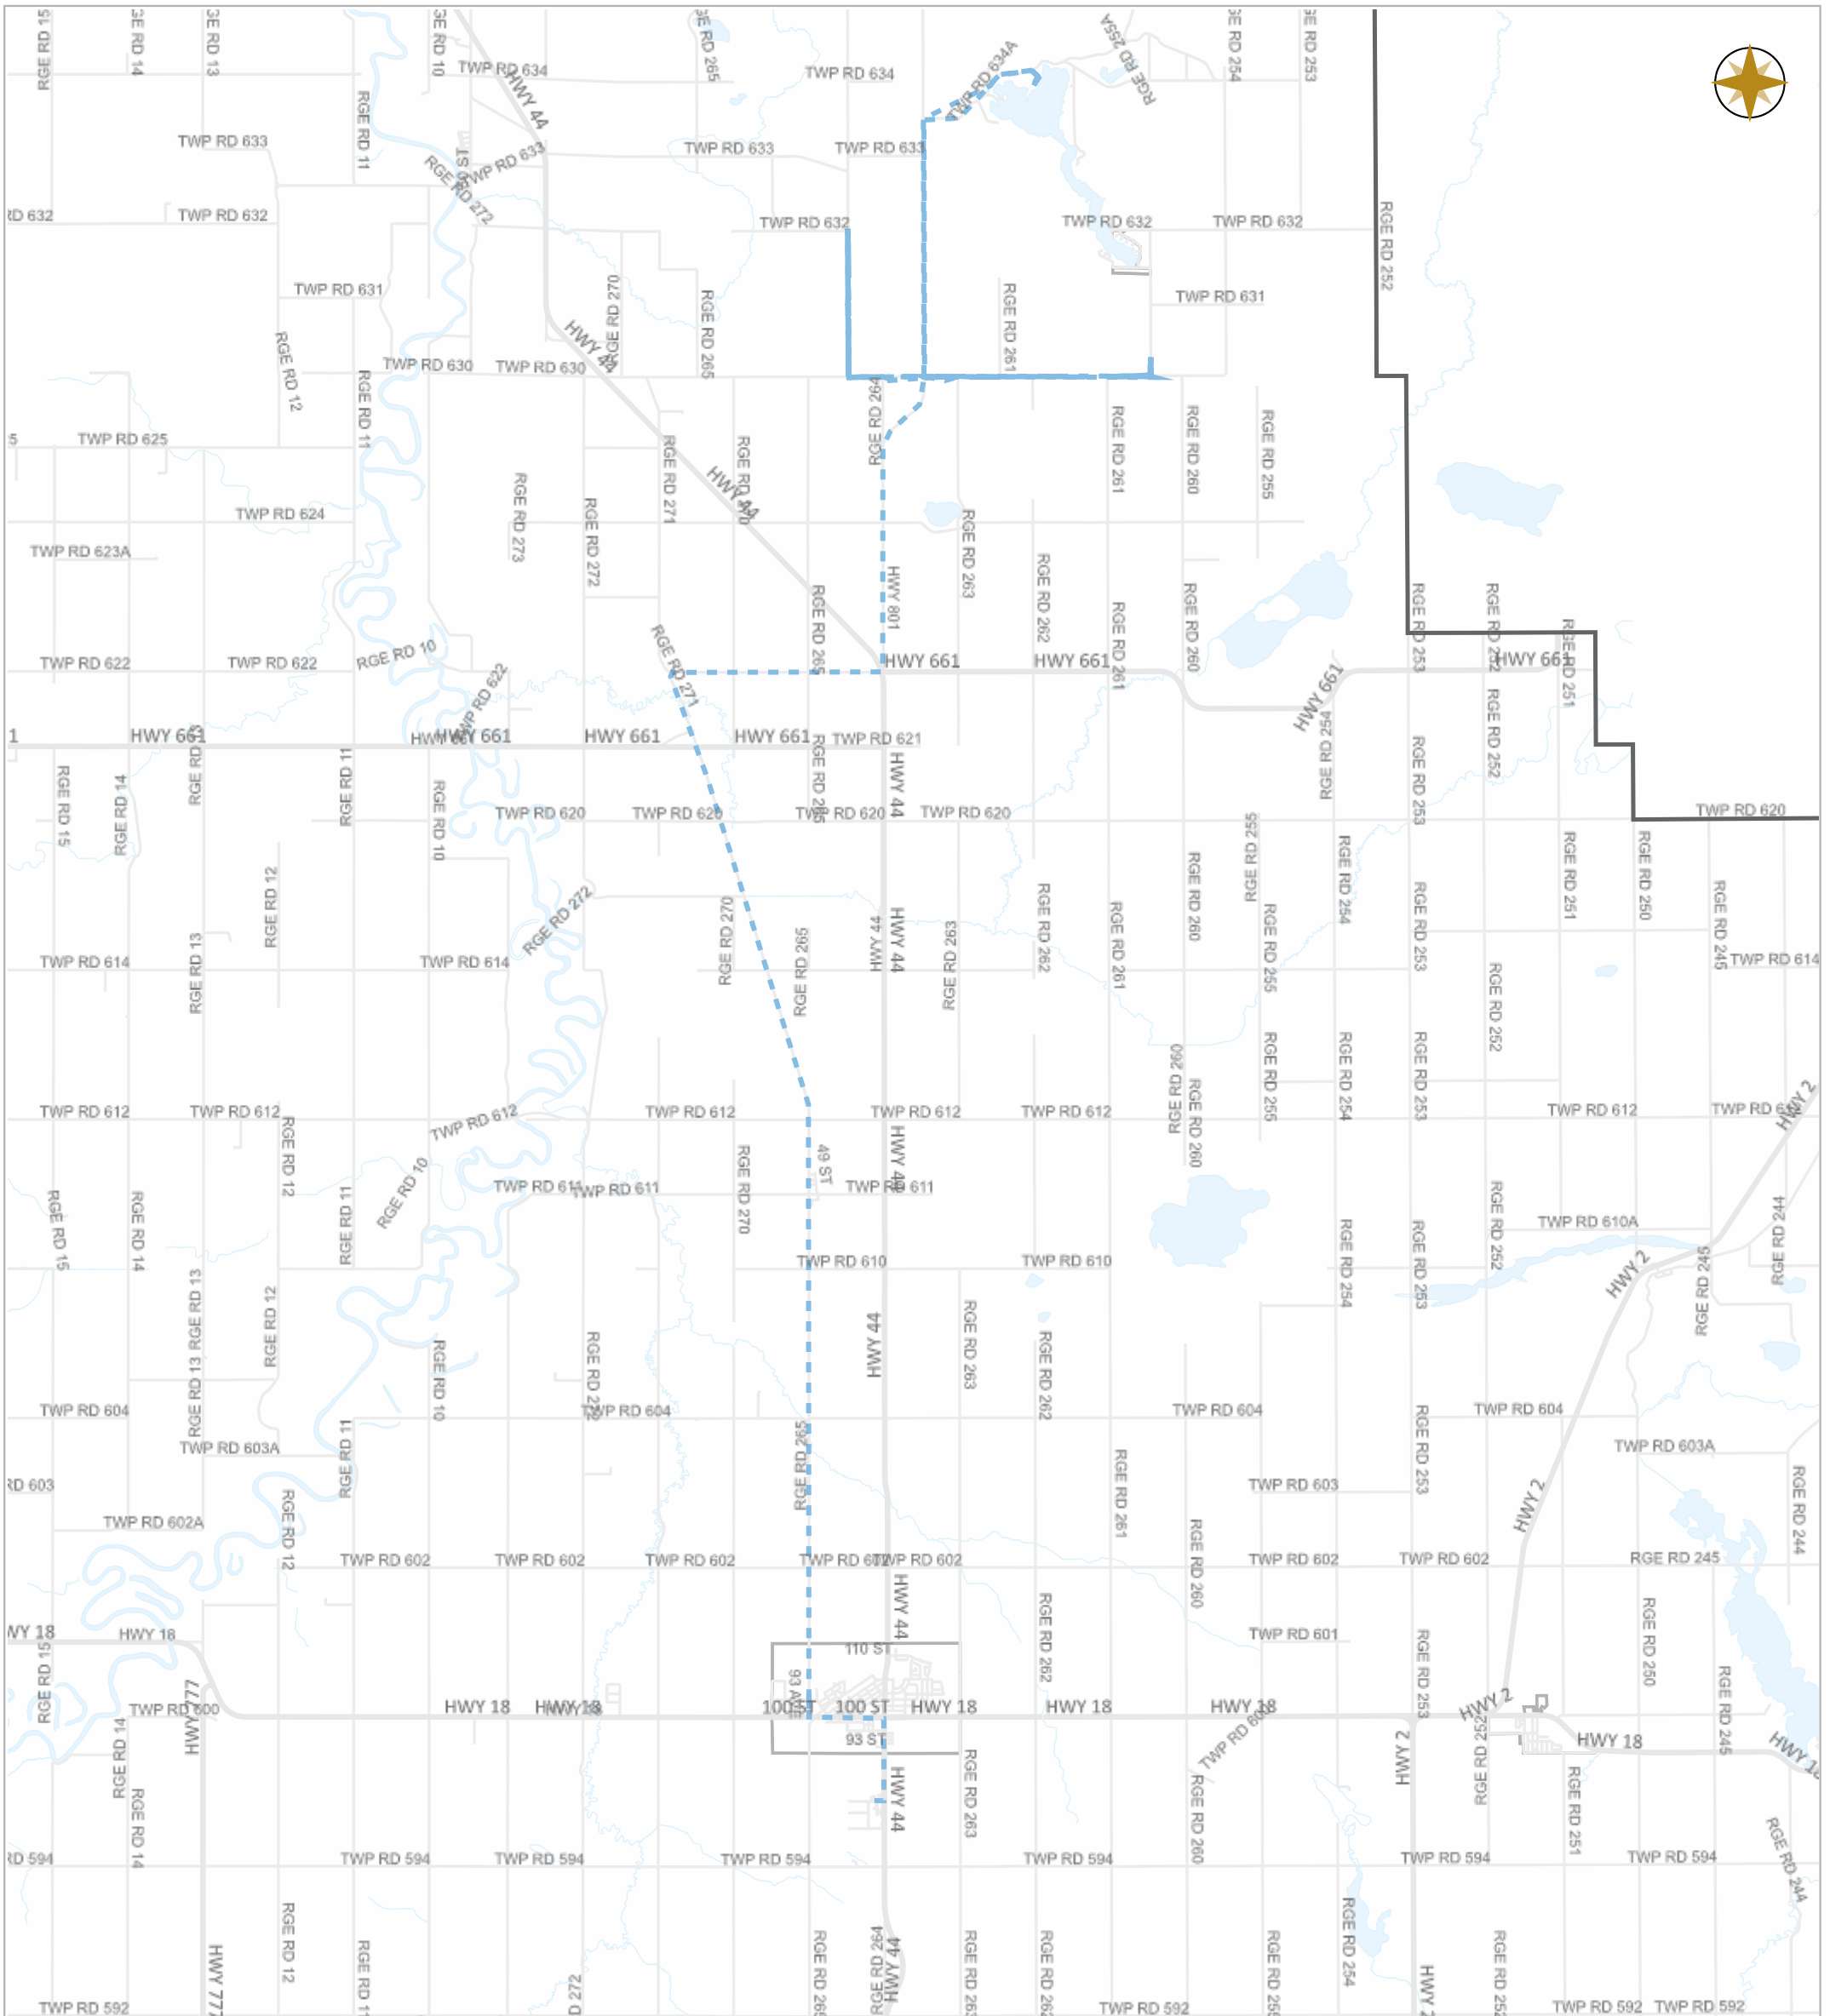

Scale

Legend

- Work Layers (Speed 1~7 mile/h)
- - - Tracking
- Roads

WESTLOCK COUNTY MAP

Map Projection: 3TM 114W NAD 83

10336 – 106 Street
Westlock, Alberta T7P 2G1

Tel: 780-349-3346
Toll Free: 1-877-349-5880
Fax: 780-349-2012

Date: Jul.29, 2024