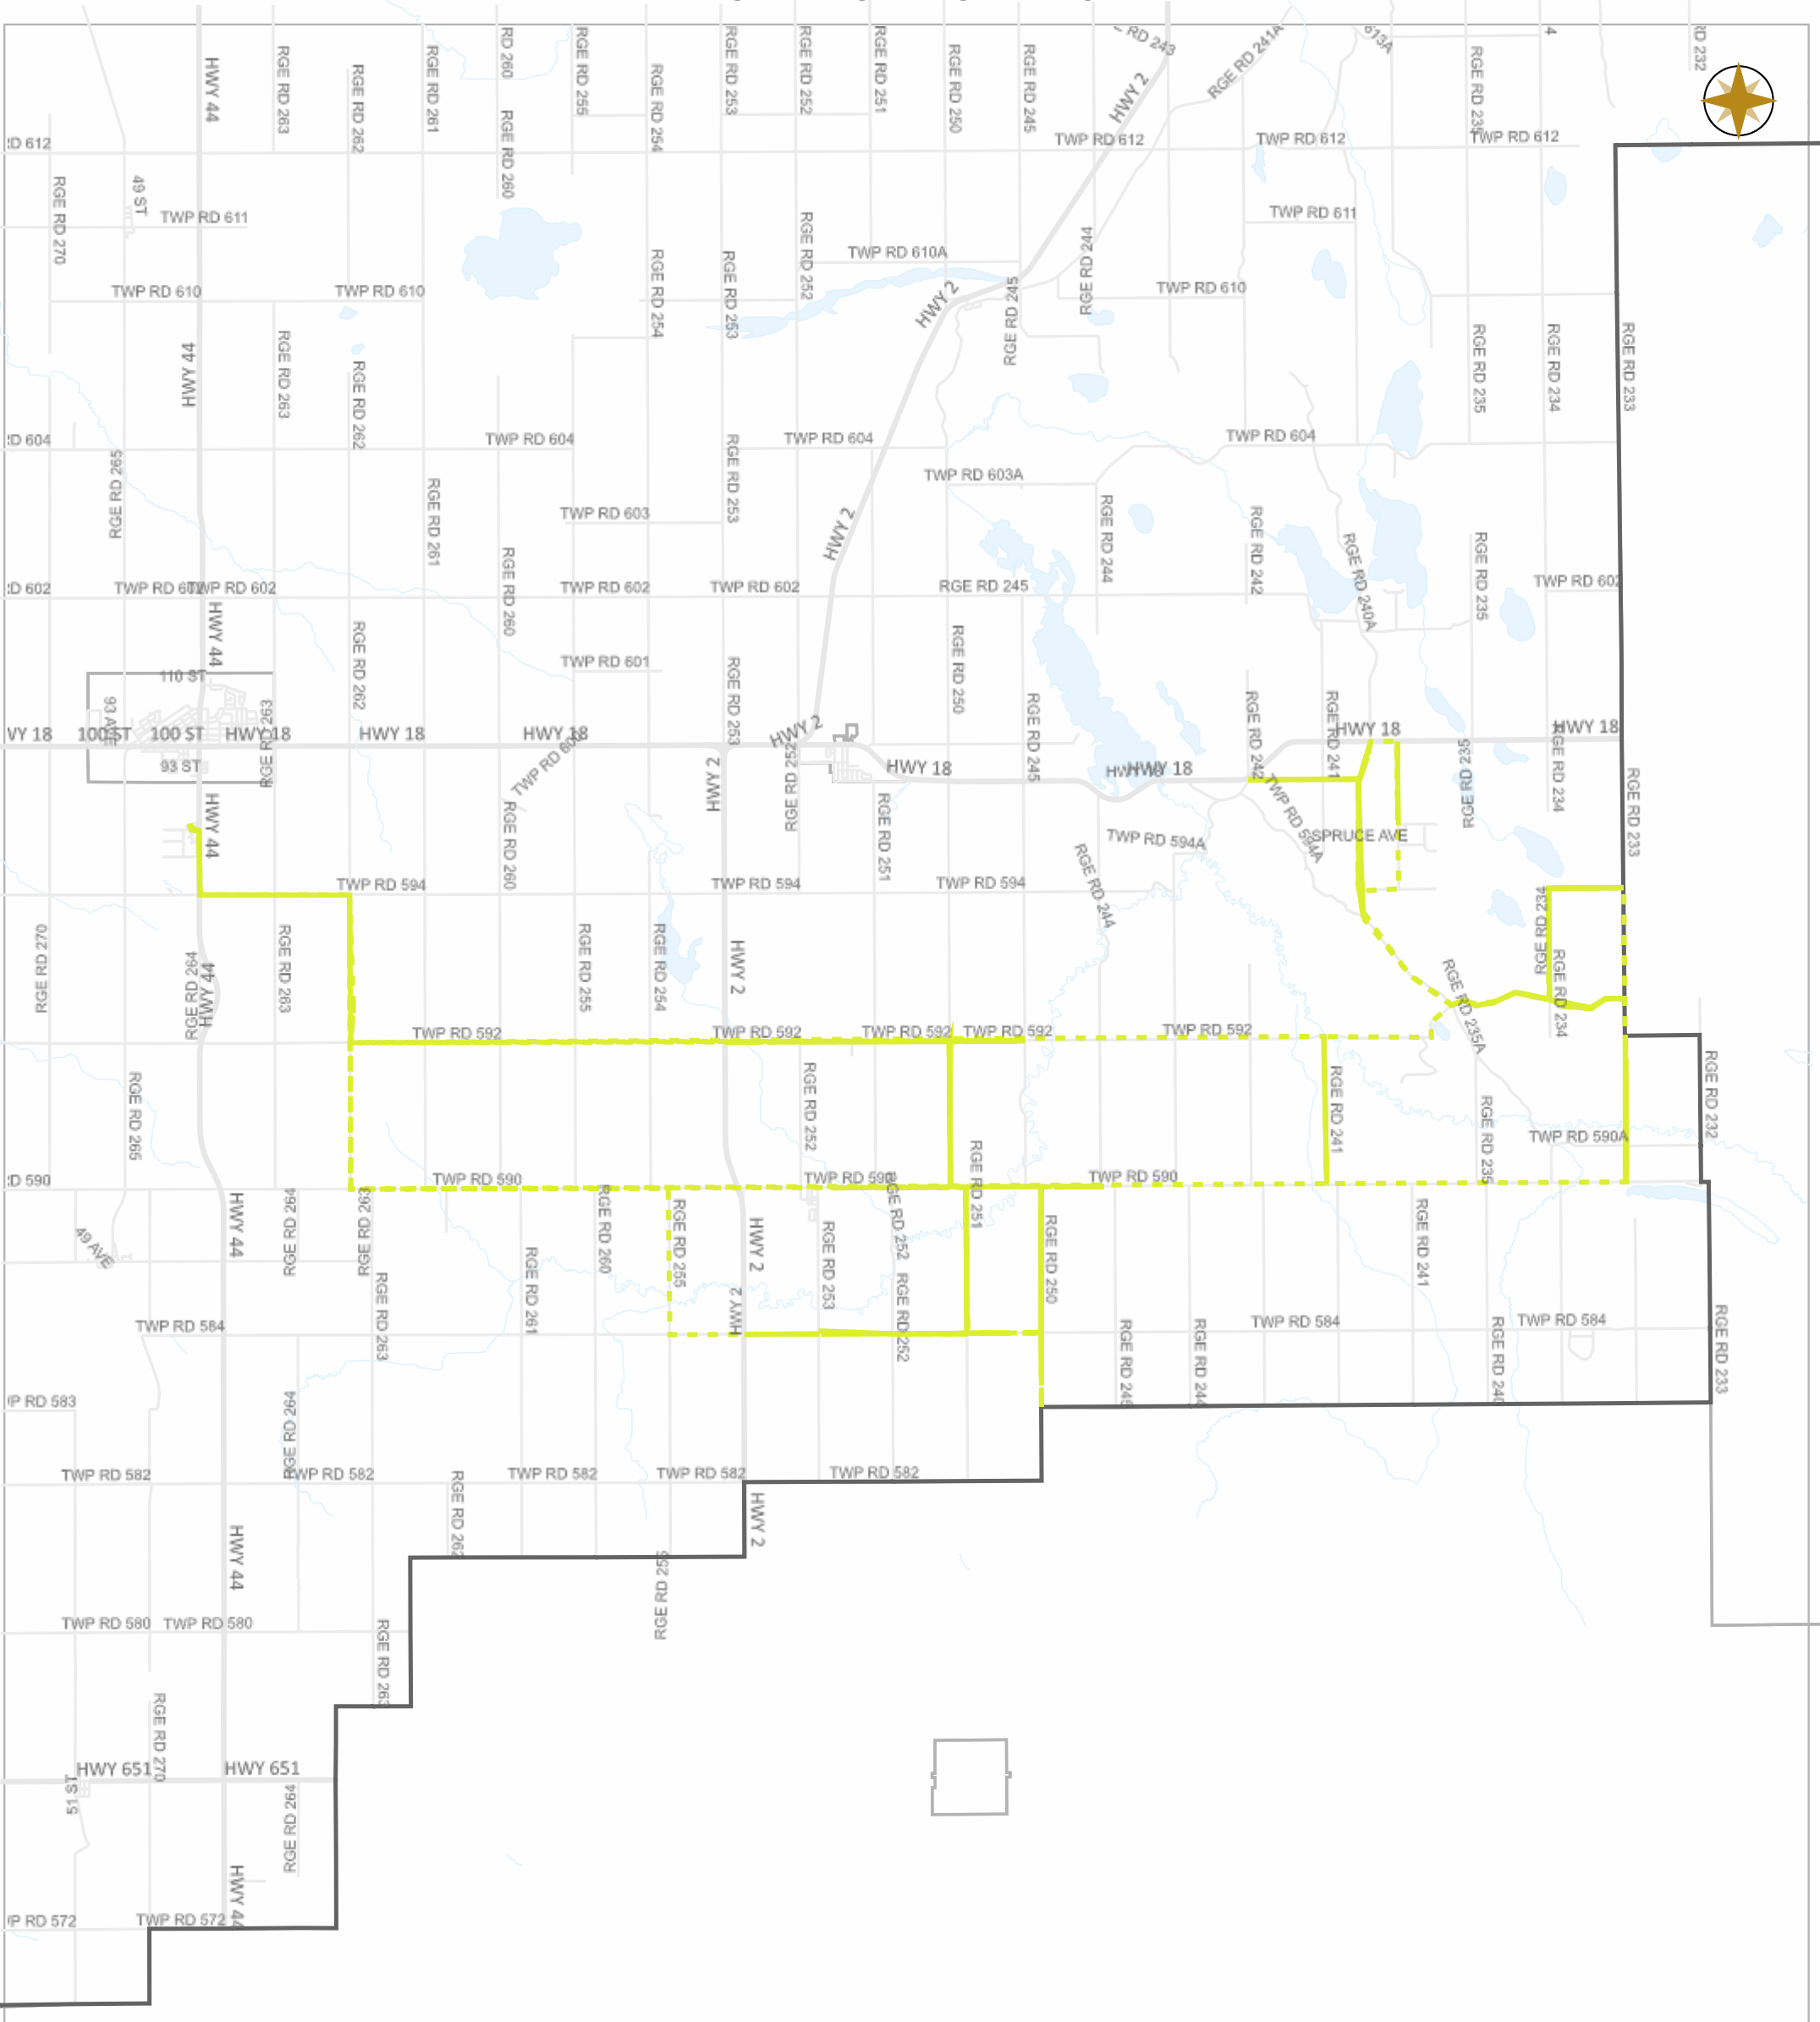

Scale

Legend

- Work Layers (Speed 1~7 mile/h)
- - - Tracking
- Roads

WESTLOCK COUNTY MAP

Map Projection: 3TM 114W NAD 83

10326 - 106 Street
Westlock, Alberta T7P 2G1

Tel: 780-349-3346
Toll Free: 1-877-349-5880
Fax: 780-349-2012

Date: Jul.29, 2024