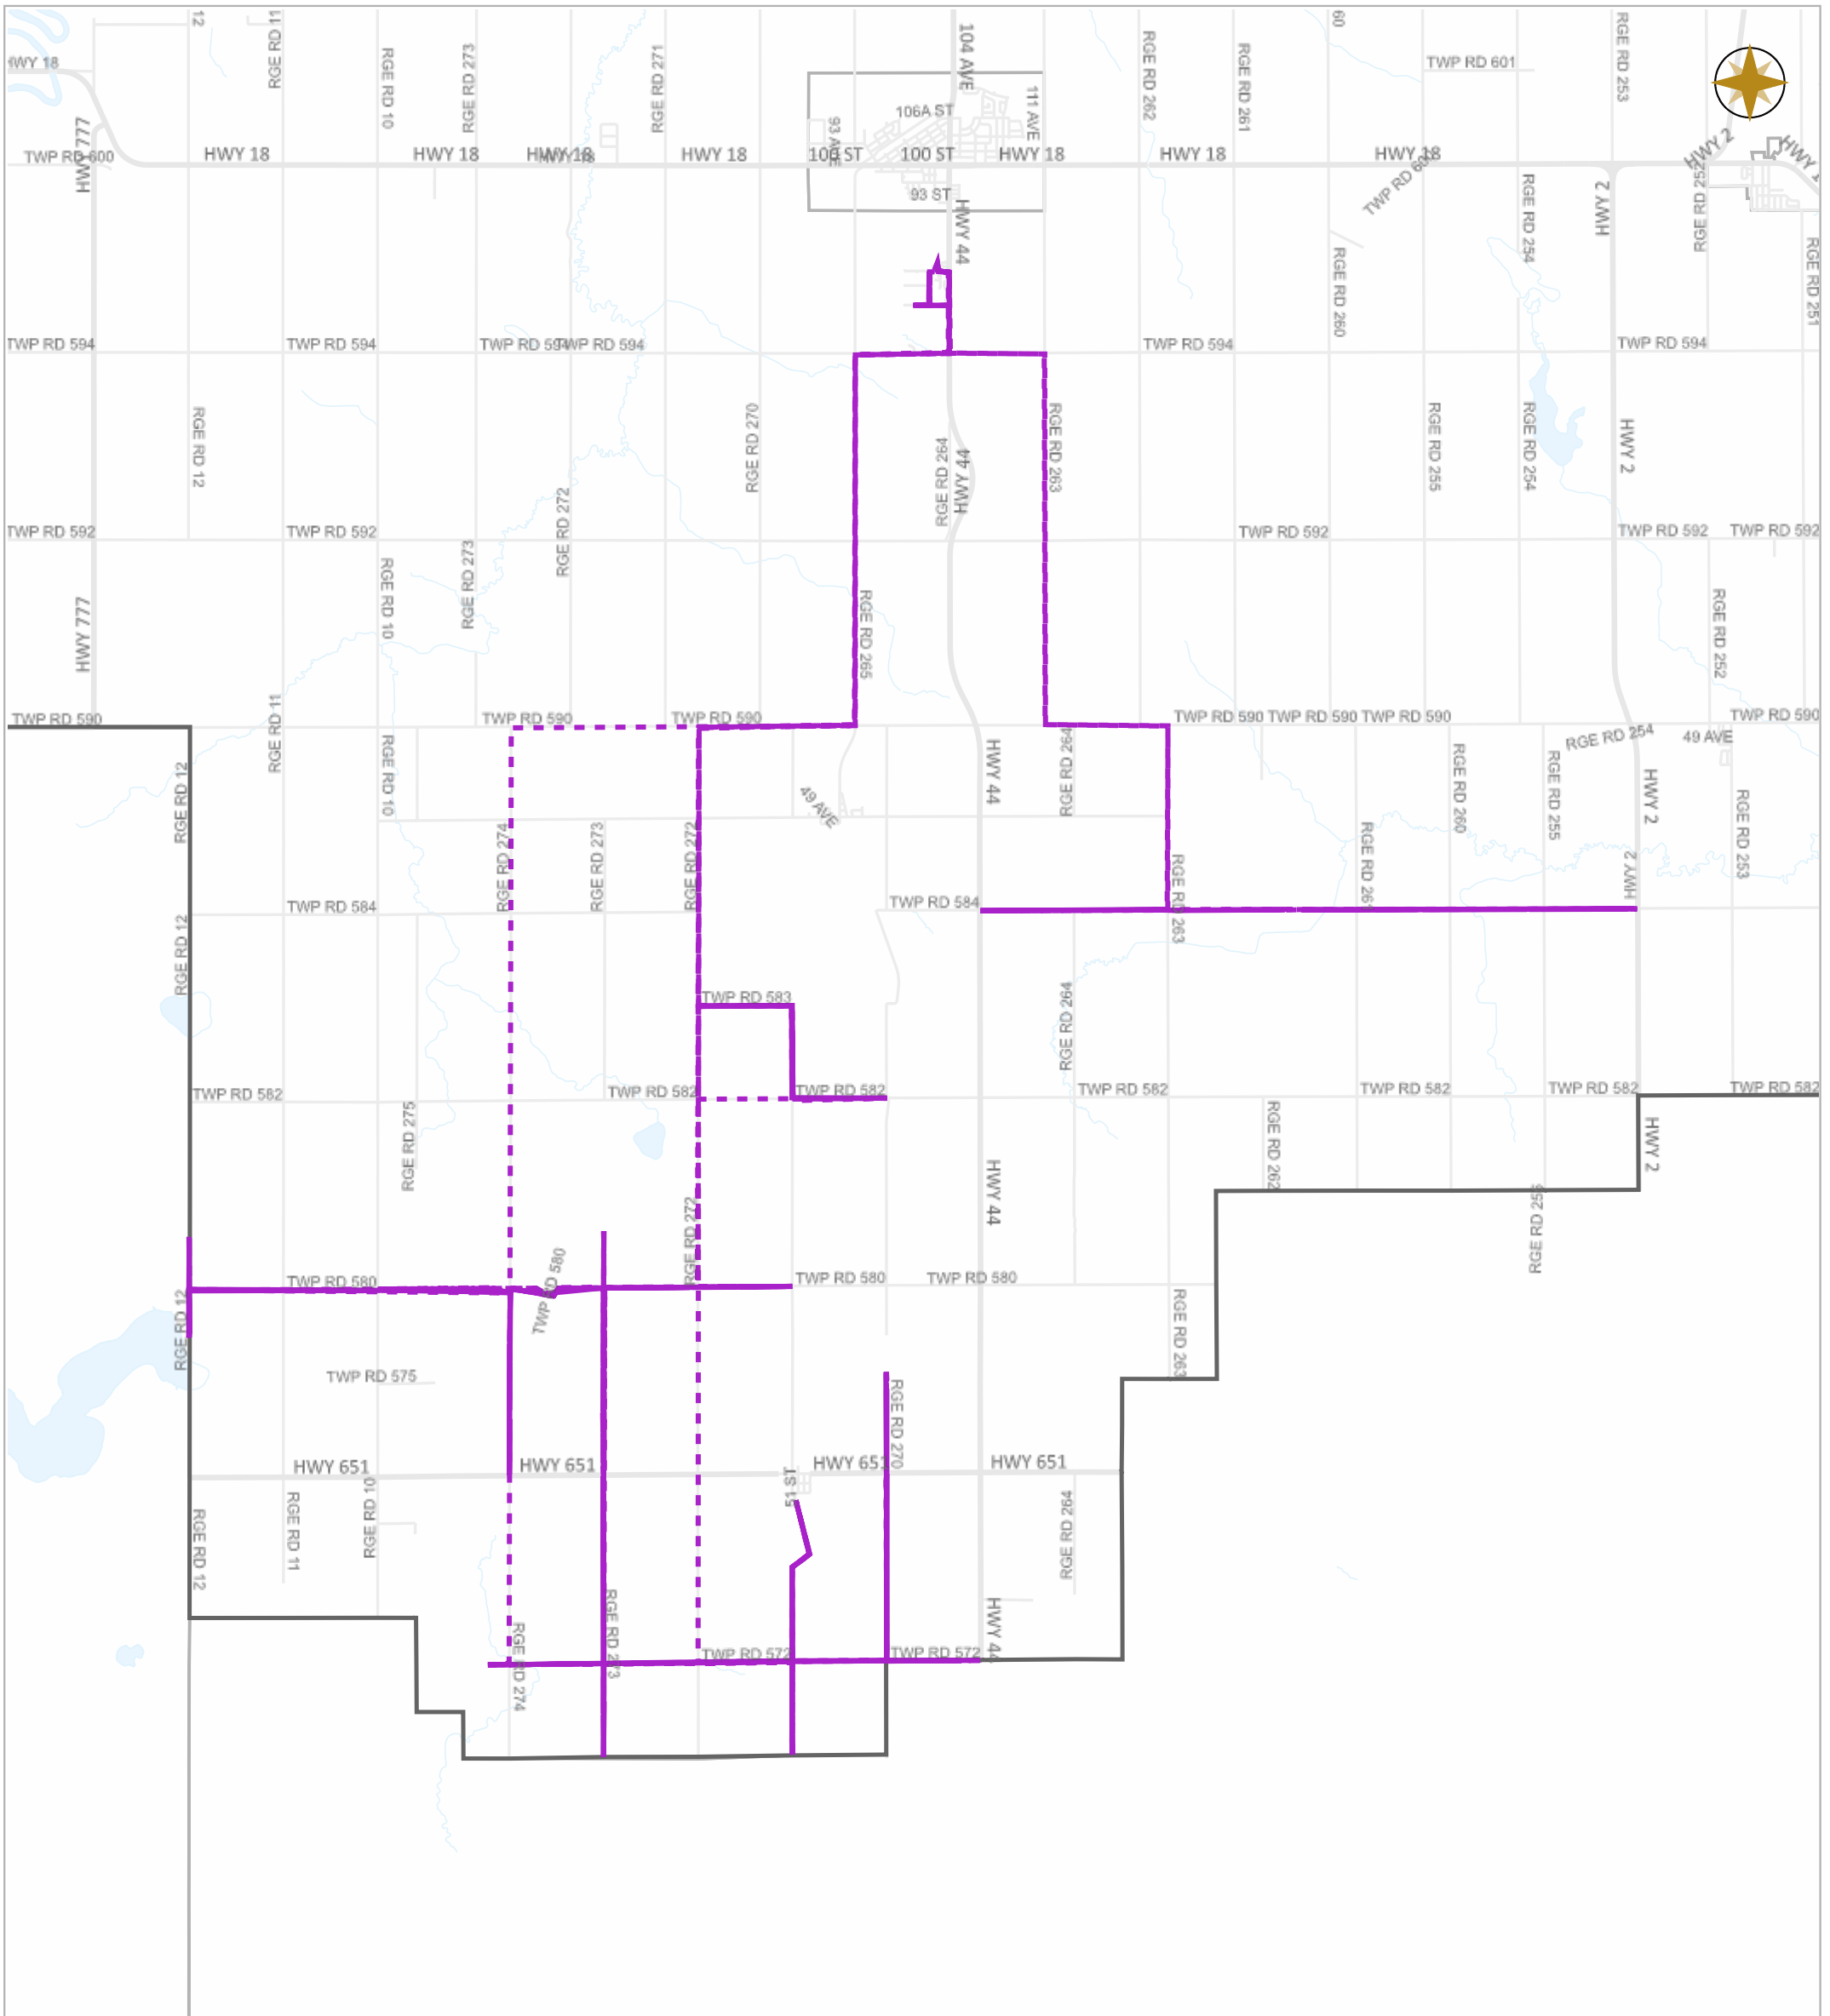

Legend

- Work Layers (Speed 1~7 mile/h)
- - - Tracking
- Roads

WESTLOCK COUNTY MAP

Map Projection: 3TM 114W NAD 83

10336 – 106 Street
Westlock, Alberta T7P 2G1

Tel: 780-349-3346
Toll Free: 1-877-349-5880
Fax: 780-349-2012

Date: Jul.29, 2024