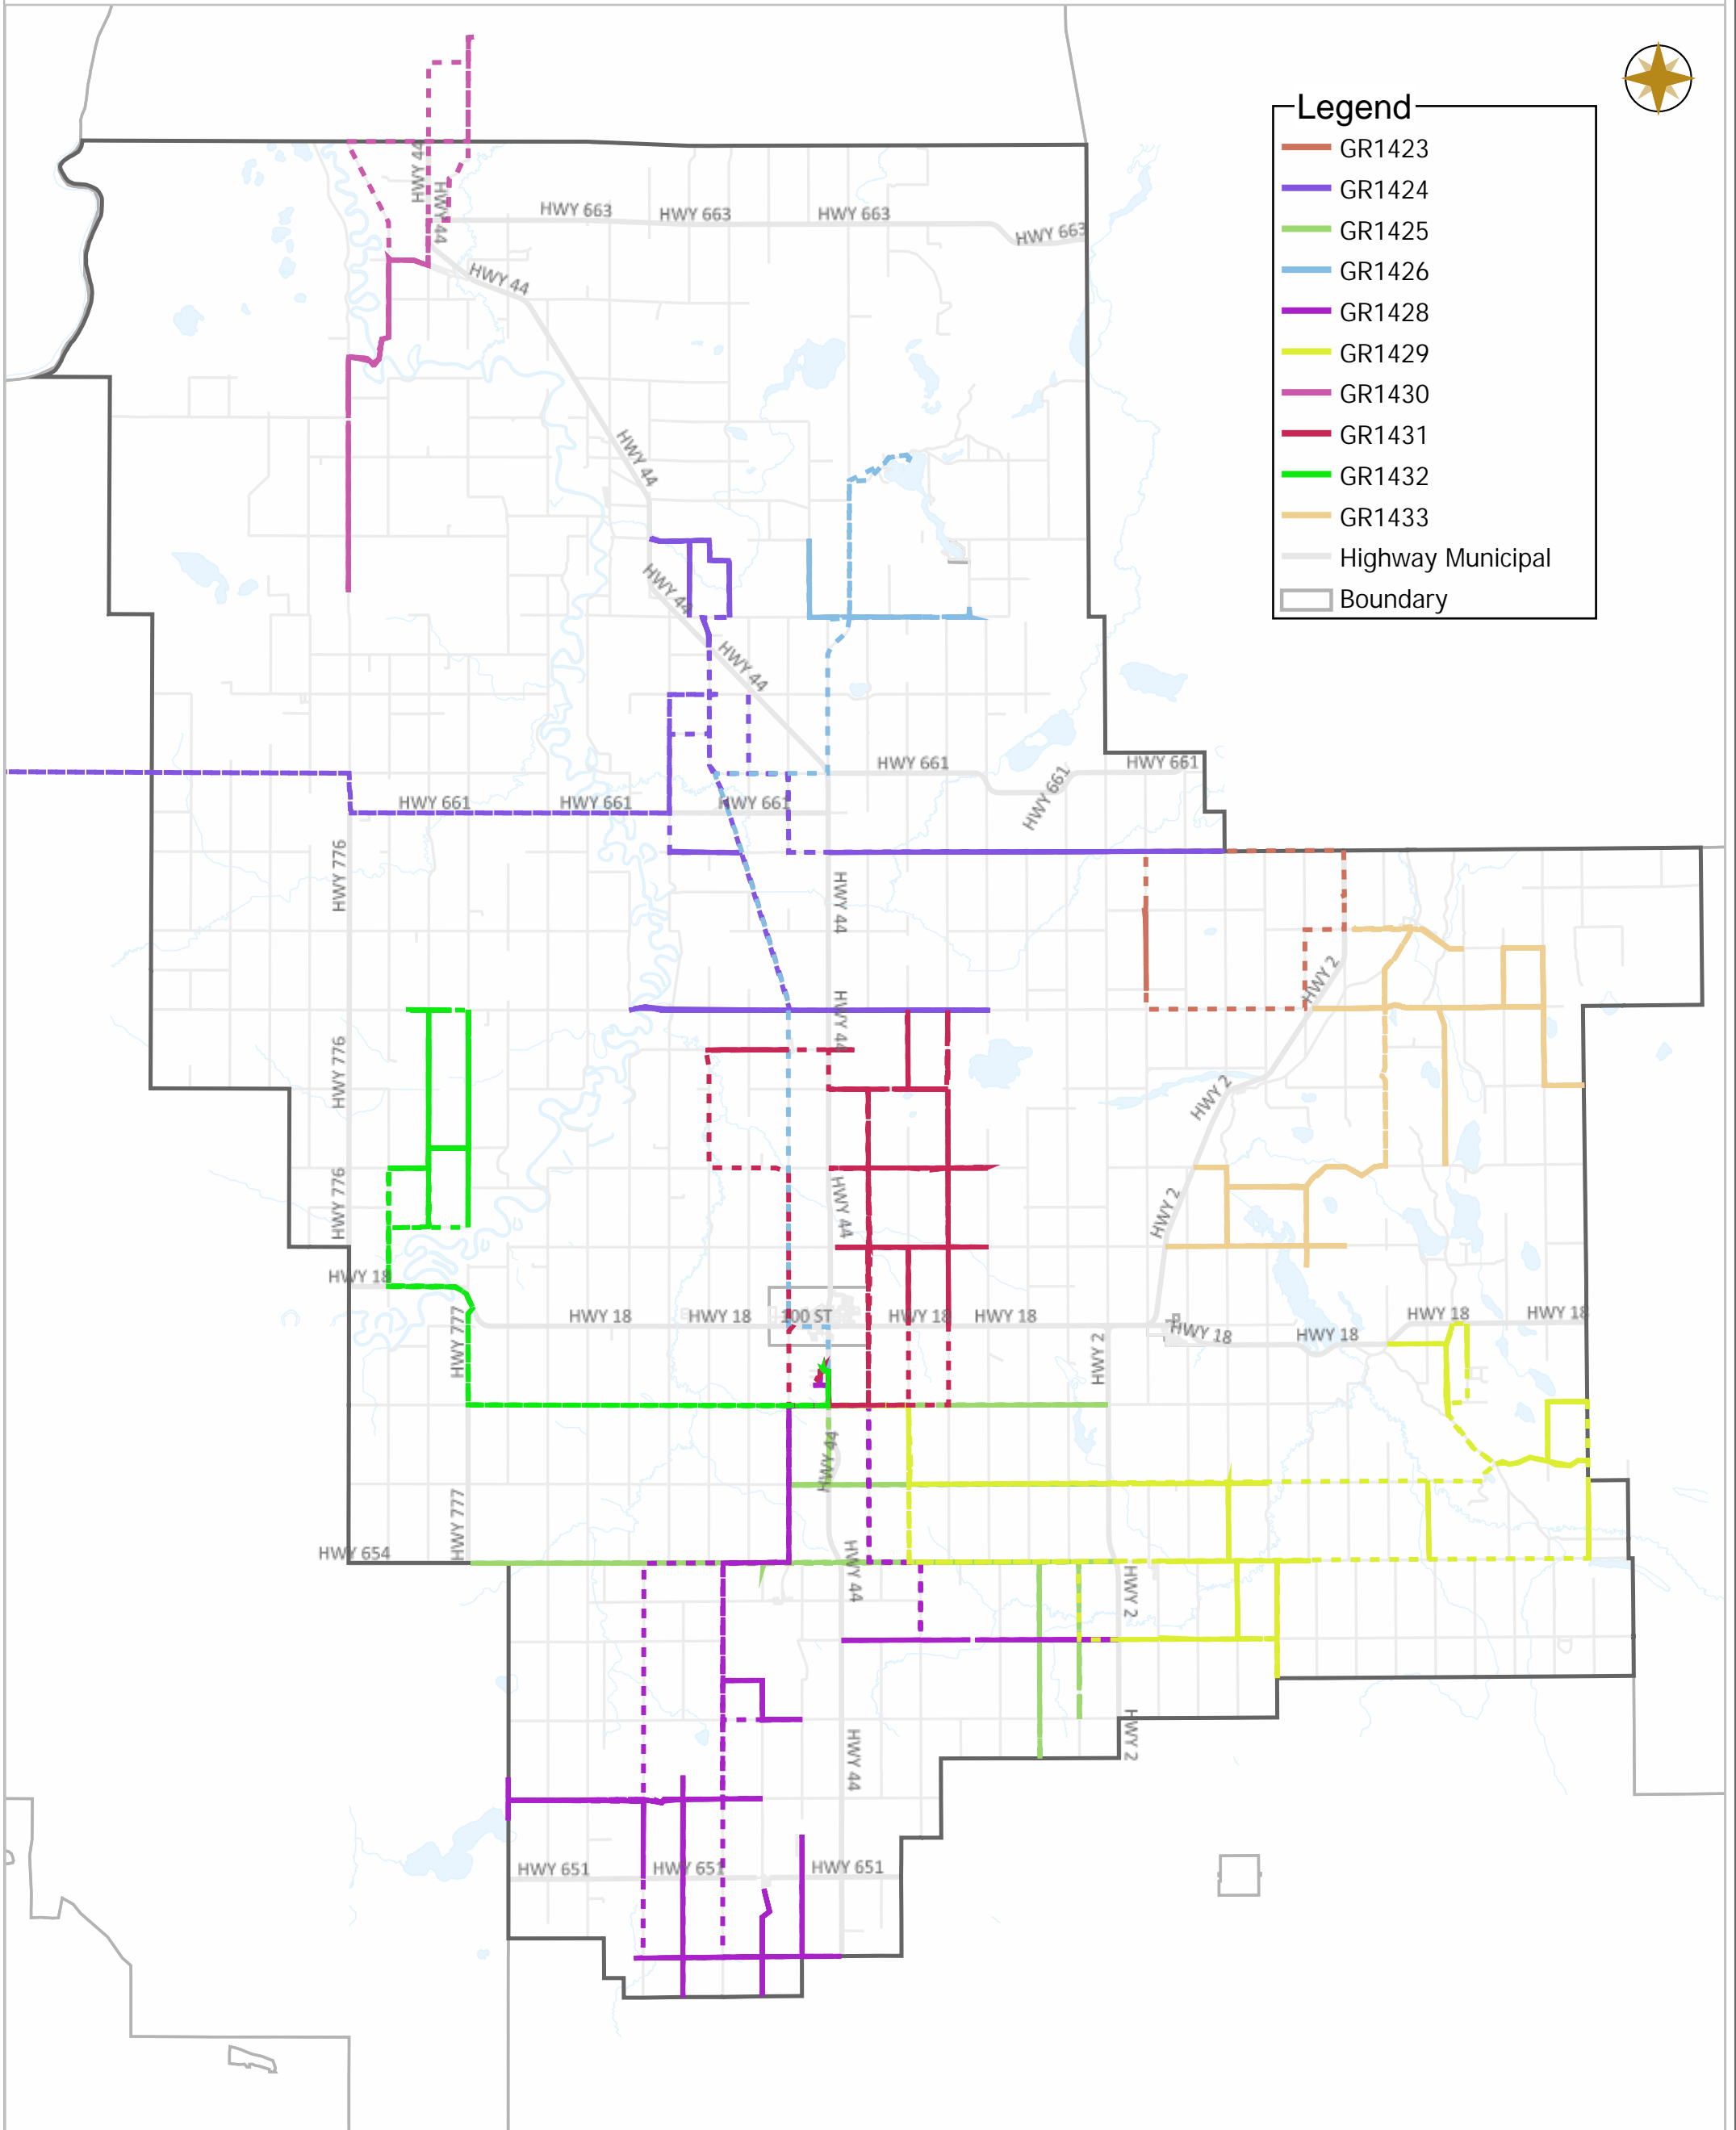

WESTLOCK COUNTY - WEEKLY GRADING REPORT

07-21-2024 ~ 07-27-2024

Legend

- GR1423
- GR1424
- GR1425
- GR1426
- GR1428
- GR1429
- GR1430
- GR1431
- GR1432
- GR1433
- Highway Municipal
- Boundary

Scale

WESTLOCK COUNTY MAP