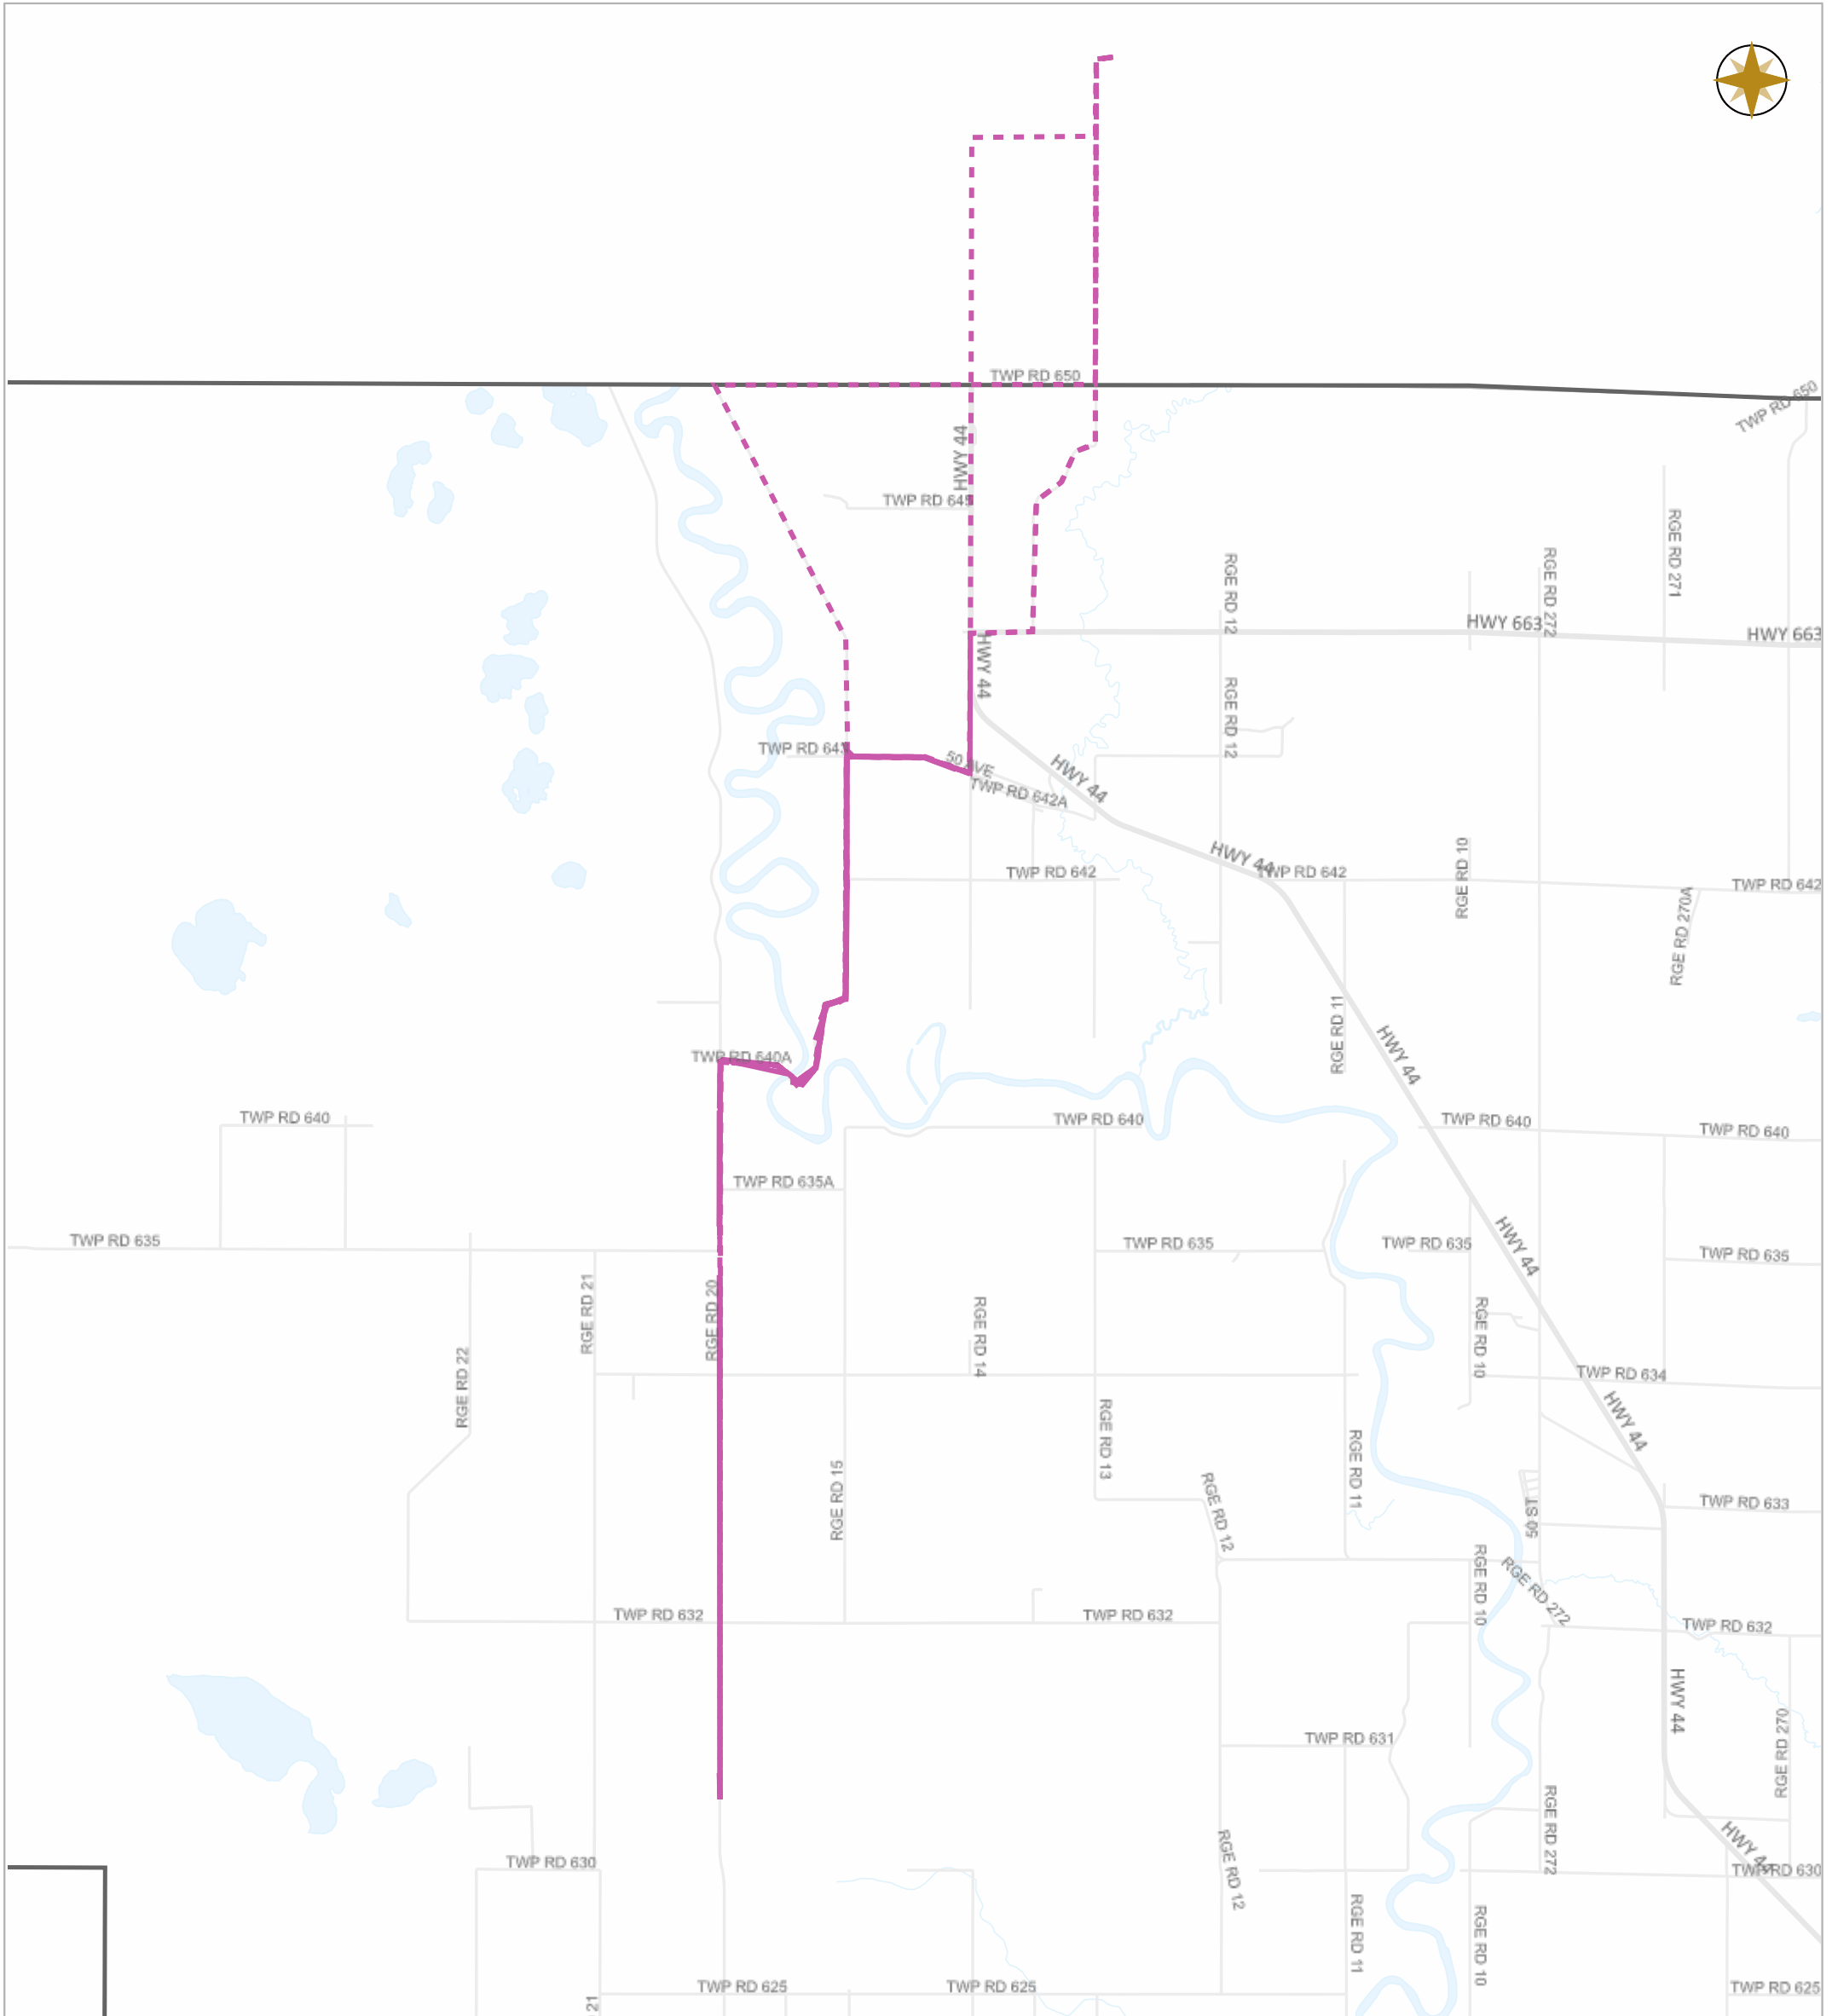

Scale

Legend

- Work Layers (Speed 1~7 mile/h)
- - - Tracking
- Roads

WESTLOCK COUNTY MAP

Map Projection: 3TM 114W NAD 83

10336 – 106 Street
Westlock, Alberta T7P 2G1

Tel: 780-349-3346
Toll Free: 1-877-349-5880
Fax: 780-349-2012

Date: Jul.29, 2024