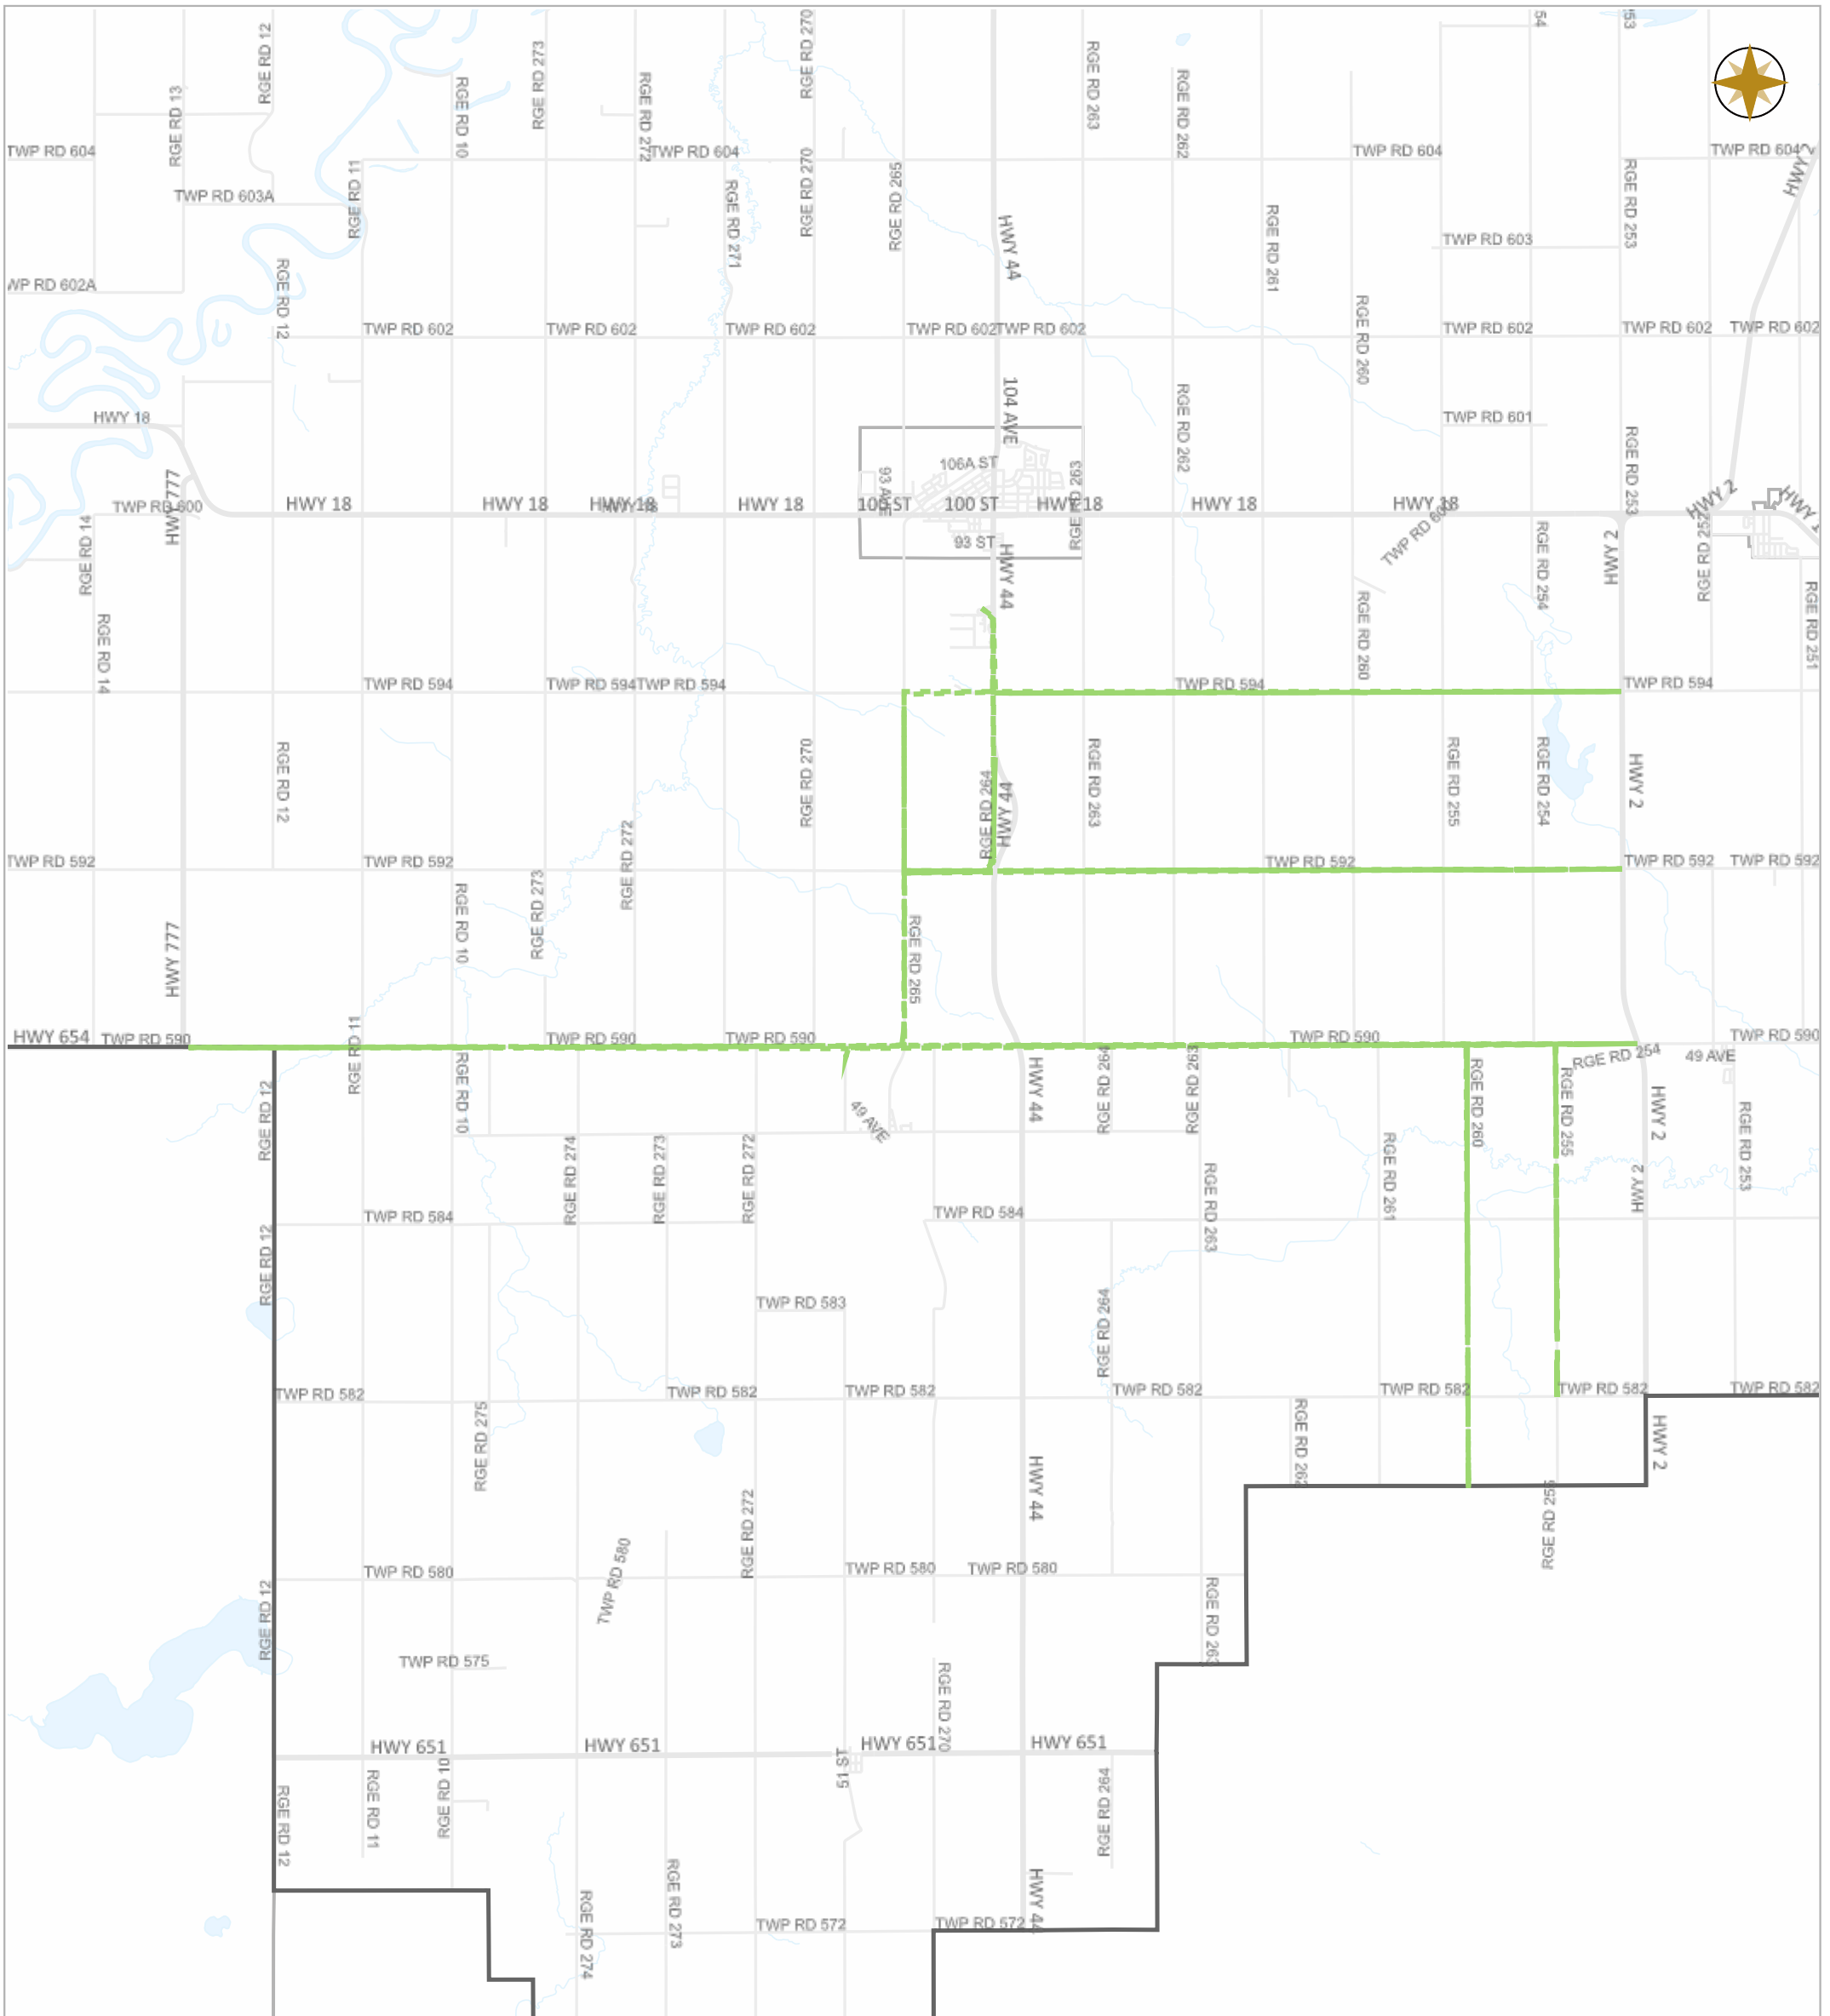

Legend

- Work Layers (Speed 1~7 mile/h)
- Tracking
- Roads

WESTLOCK COUNTY MAP

Map Projection: 3TM 114W NAD 83

10336 – 106 Street
Westlock, Alberta T7P 2G1

Tel: 780-349-3346
Toll Free: 1-877-349-5880
Fax: 780-349-2012

Date: Jul.29, 2024