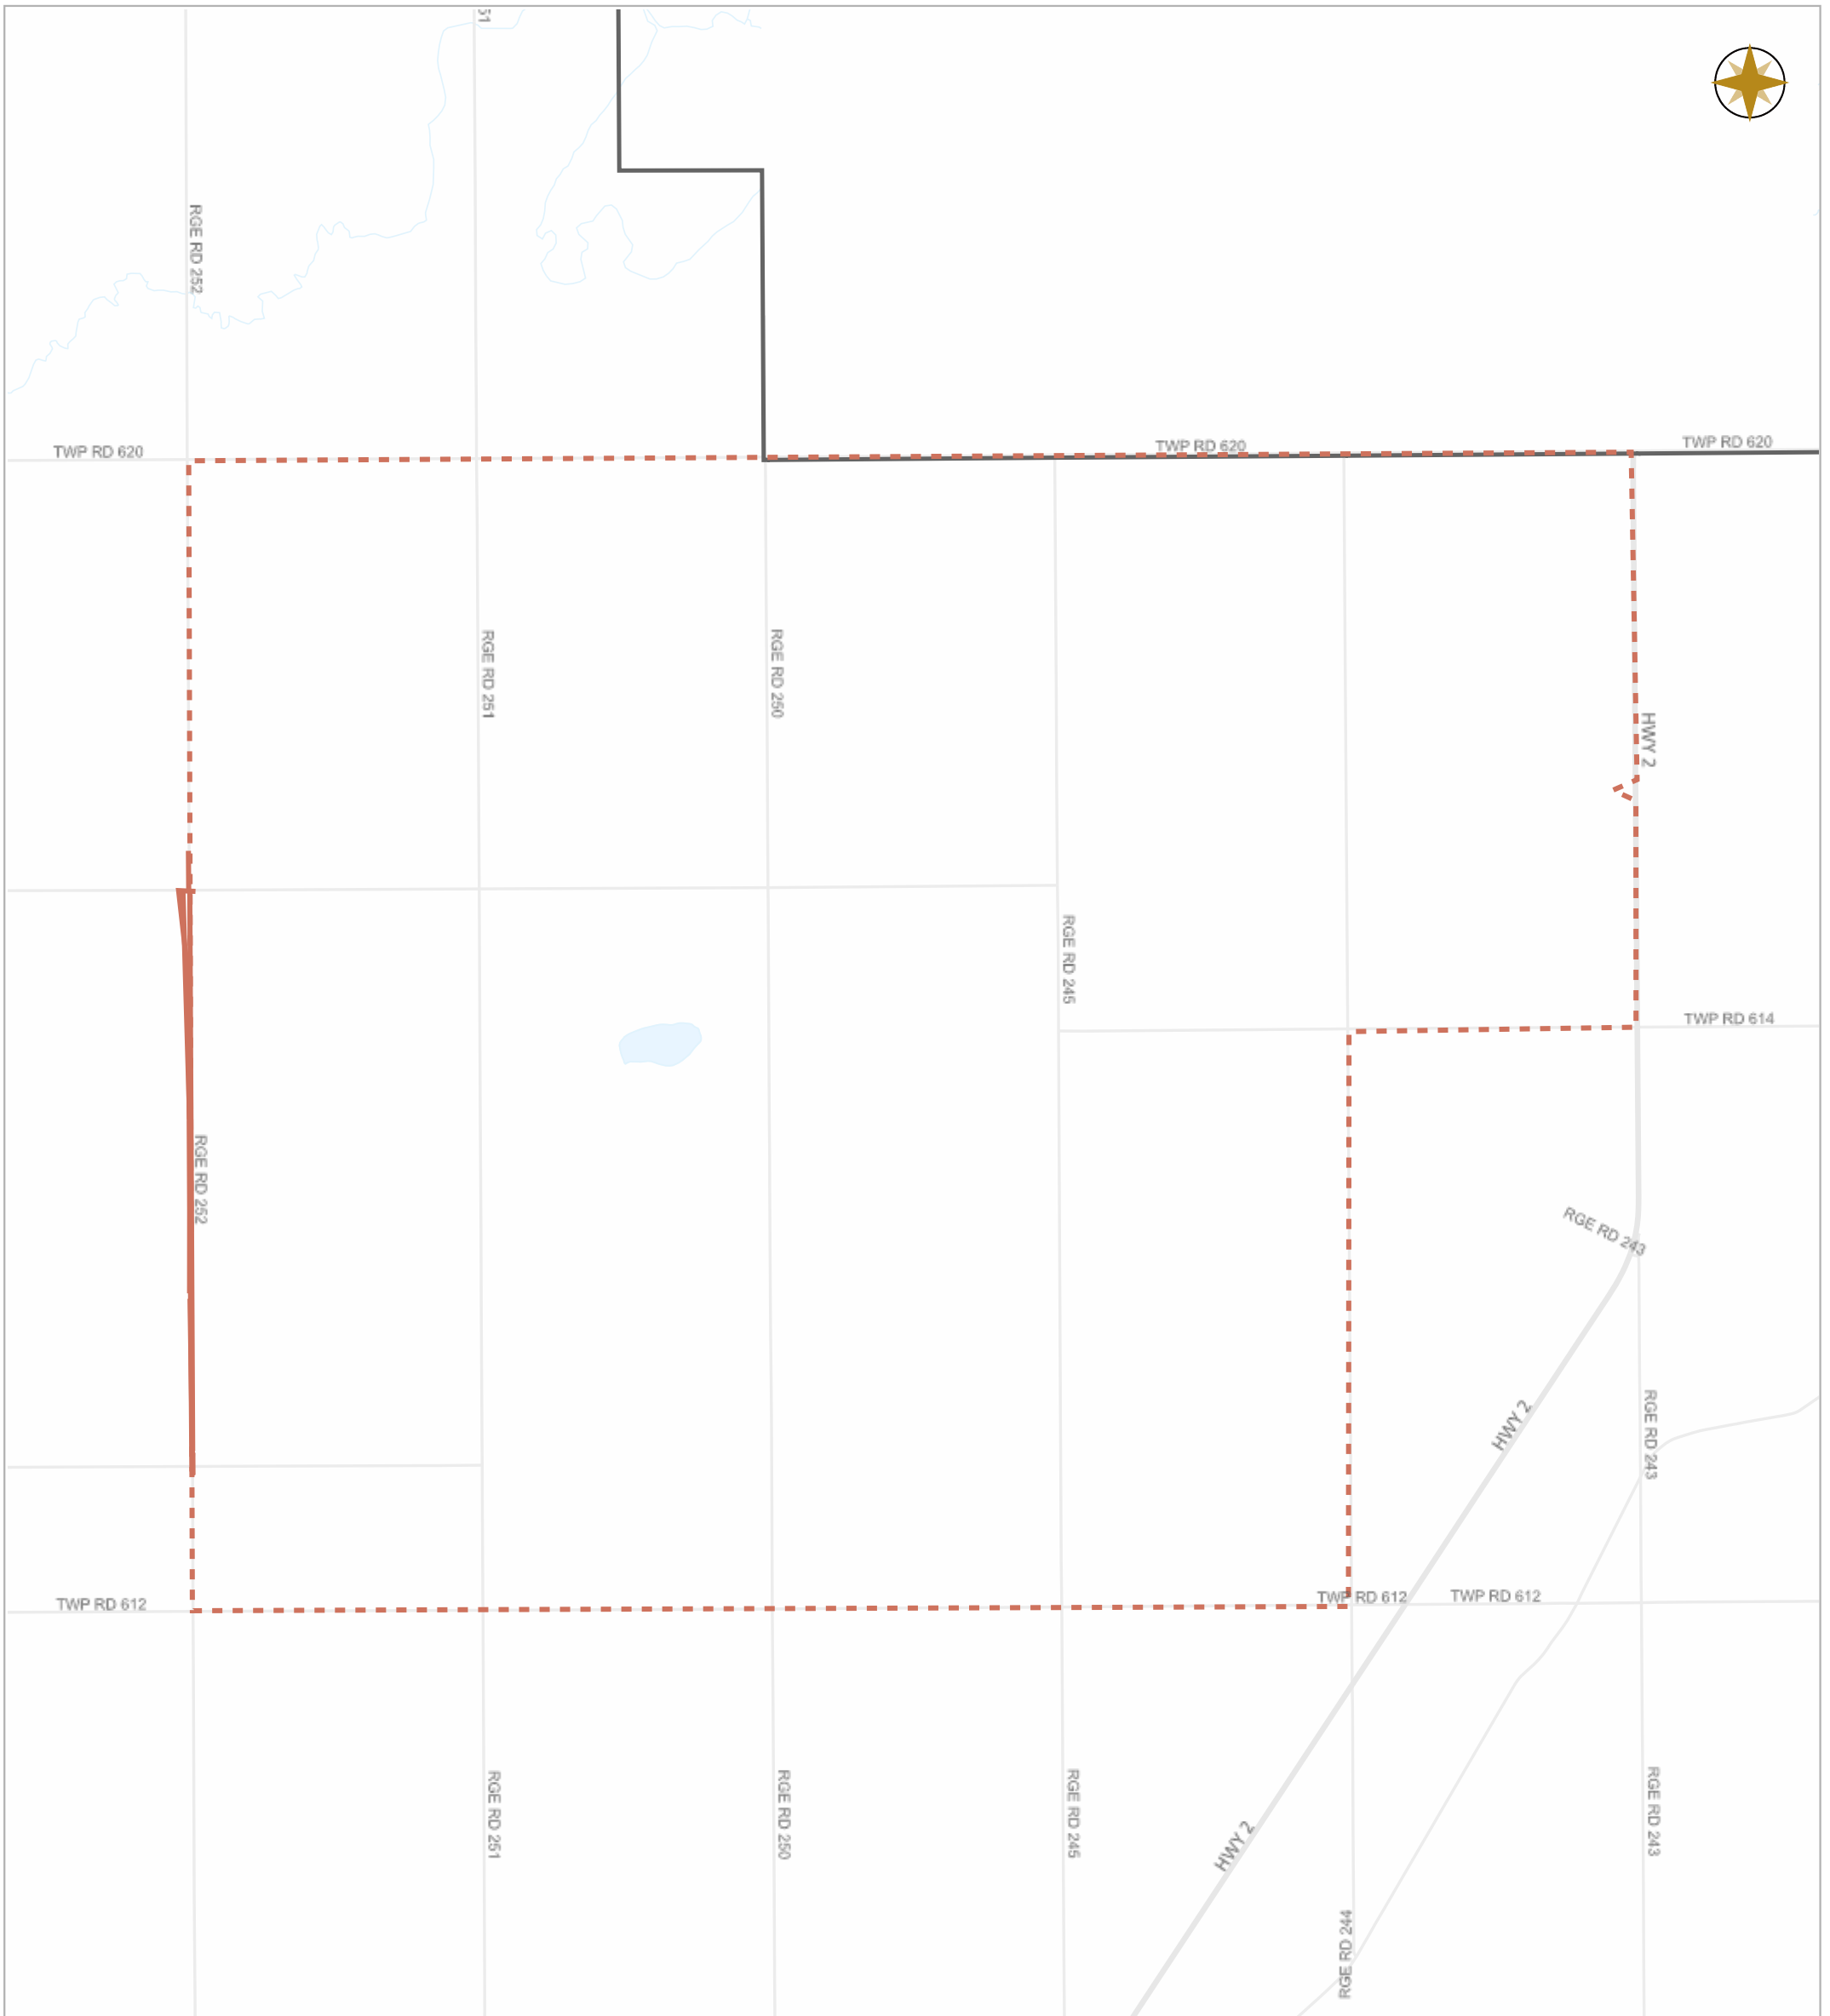

WESTLOCK COUNTY - WEEKLY GRADING REPORT

07-21-2024 ~ 07-27-2024

Legend

- GR1423
- GR1424
- GR1425
- GR1426
- GR1428
- GR1429
- GR1430
- GR1431
- GR1432
- GR1433
- Highway Municipal
- Boundary

Scale

WESTLOCK COUNTY MAP

10336 – 106 Street
 Westlock, Alberta T7P 2G1
 Tel: 780-349-3346
 Toll Free: 1-877-349-5880
 Fax: 780-349-2012

Map Projection: 3TM 114W NAD 83

Date: Jul.29, 2024

Scale

Legend

- Work Layers (Speed 1~7 mile/h)
- - - Tracking
- Roads