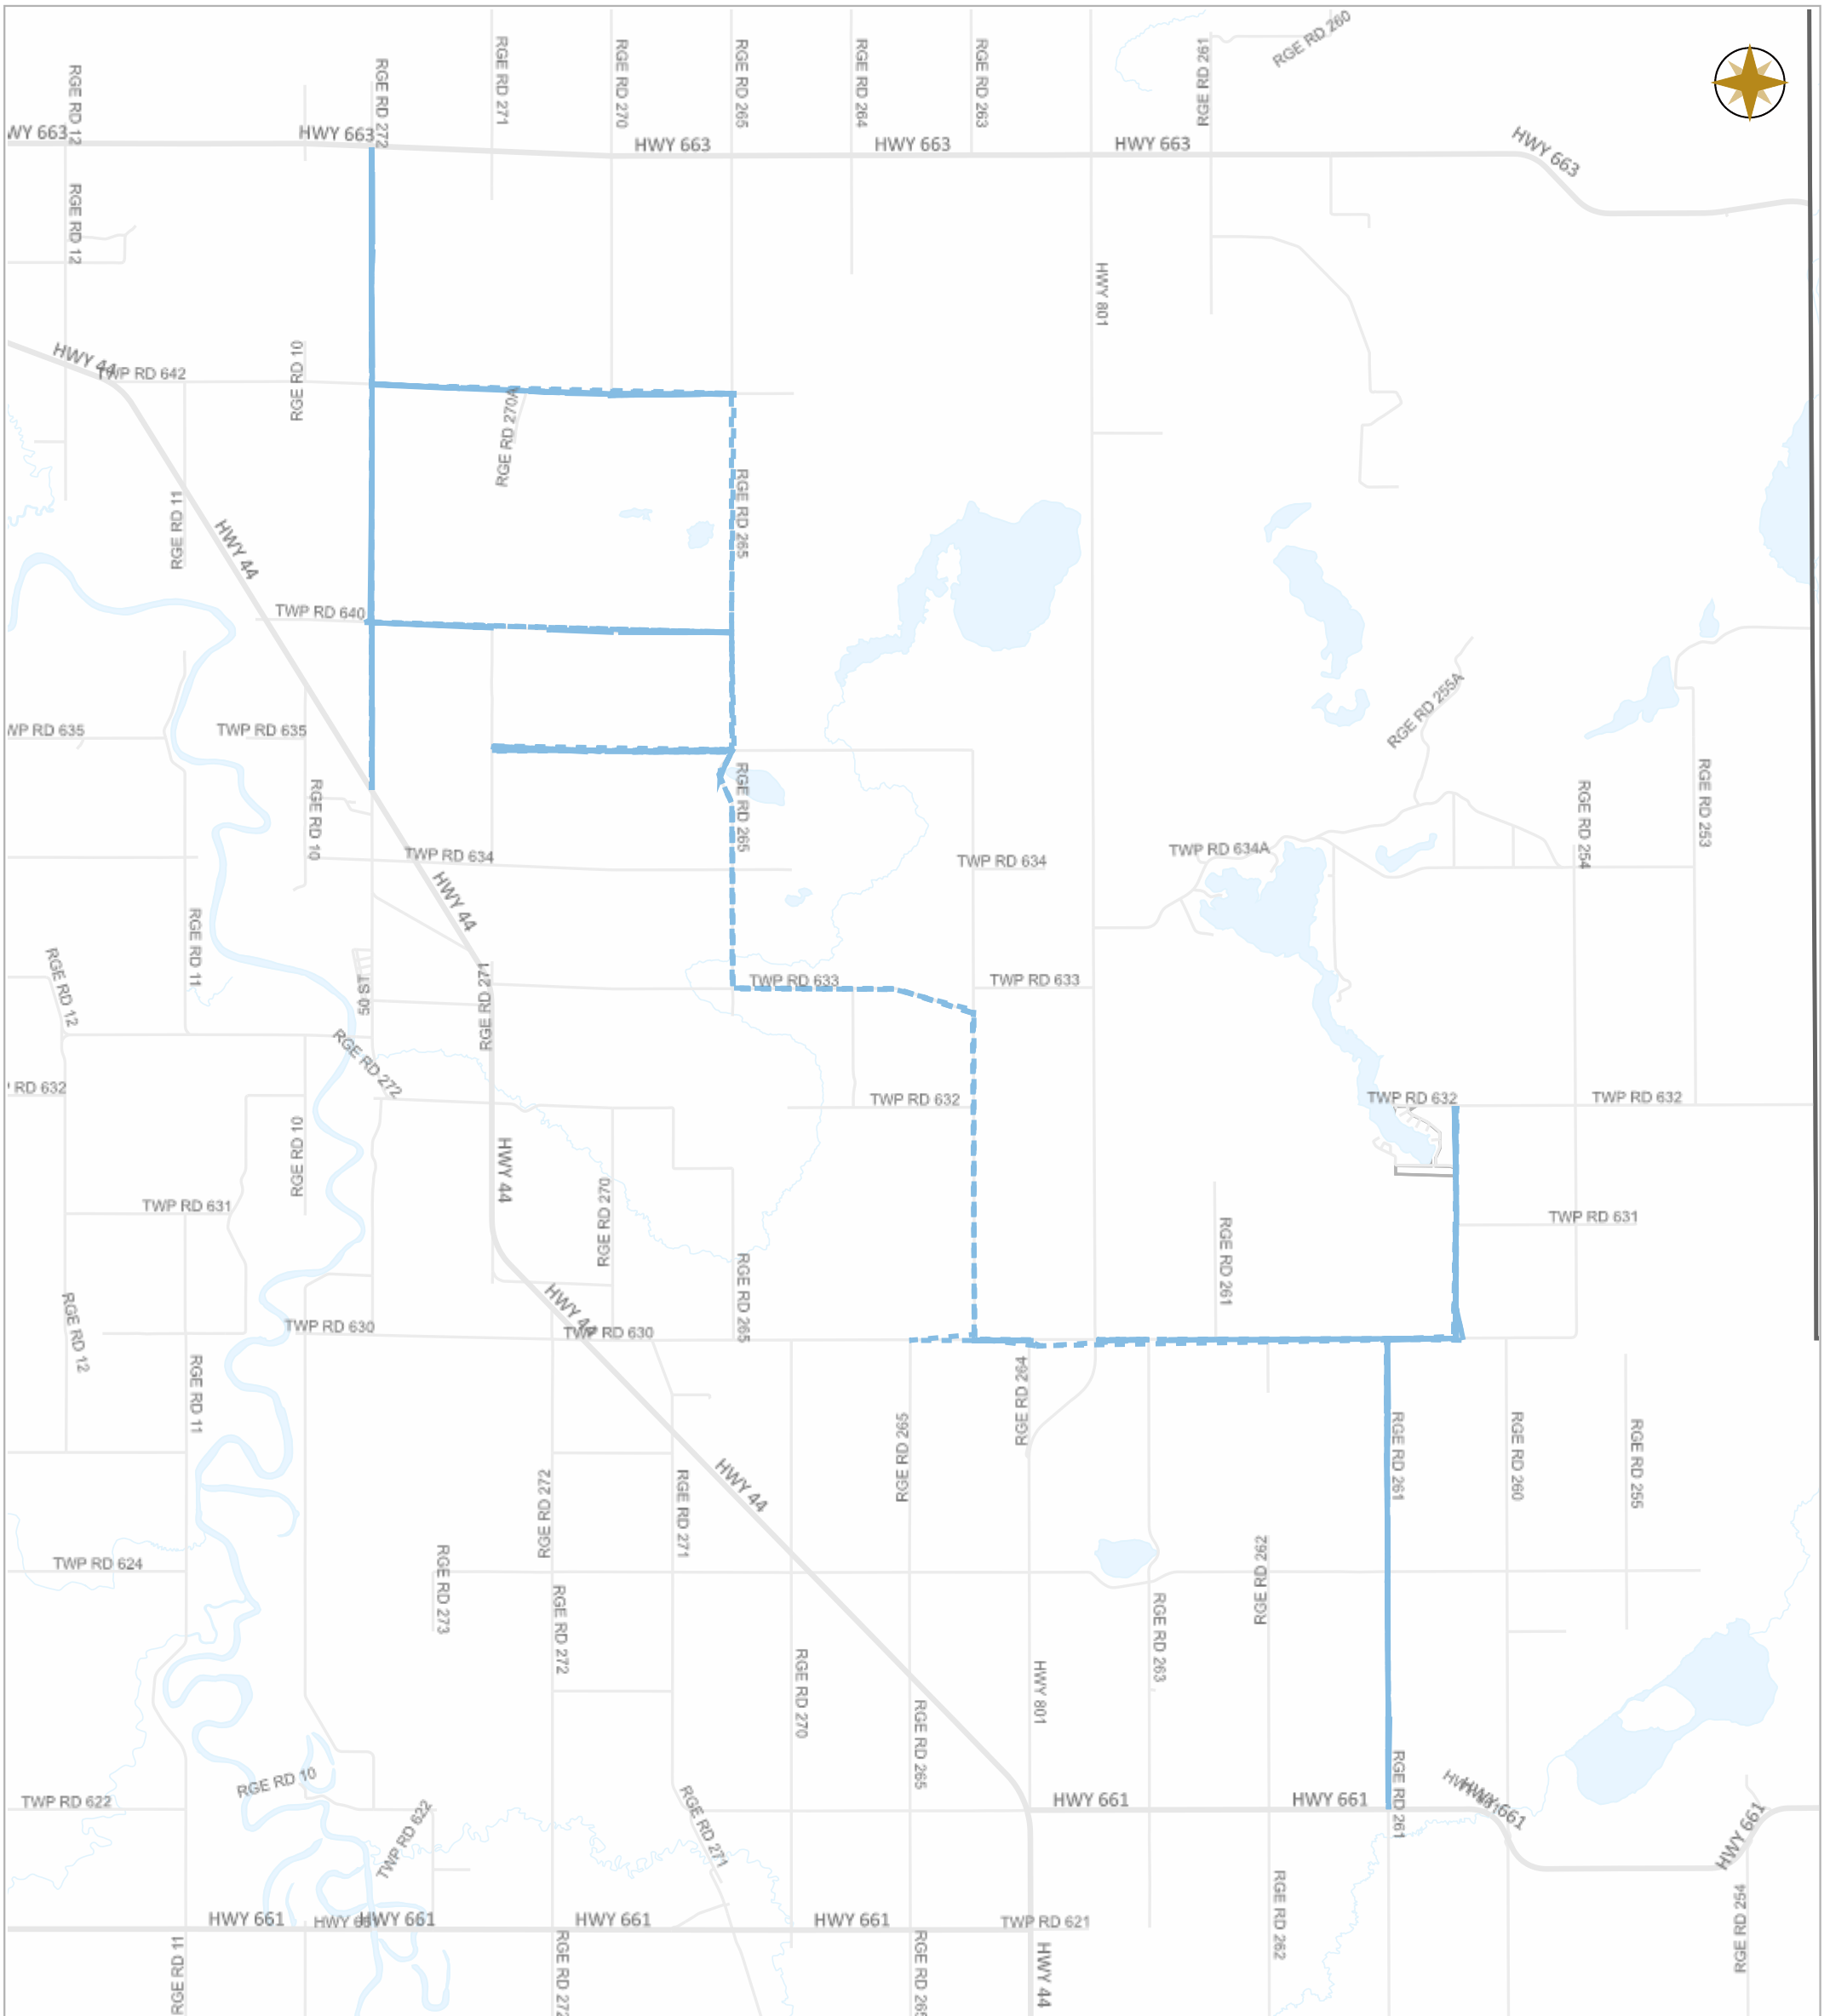

Legend

- Work Layers (Speed 1~7 mile/h)
- - - Tracking
- Roads

WESTLOCK COUNTY MAP

Map Projection: 3TM 114W NAD 83

10336 – 106 Street
Westlock, Alberta T7P 2G1
Tel: 780-349-3346
Toll Free: 1-877-349-5880
Fax: 780-349-2012

Date: Aug.12, 2024