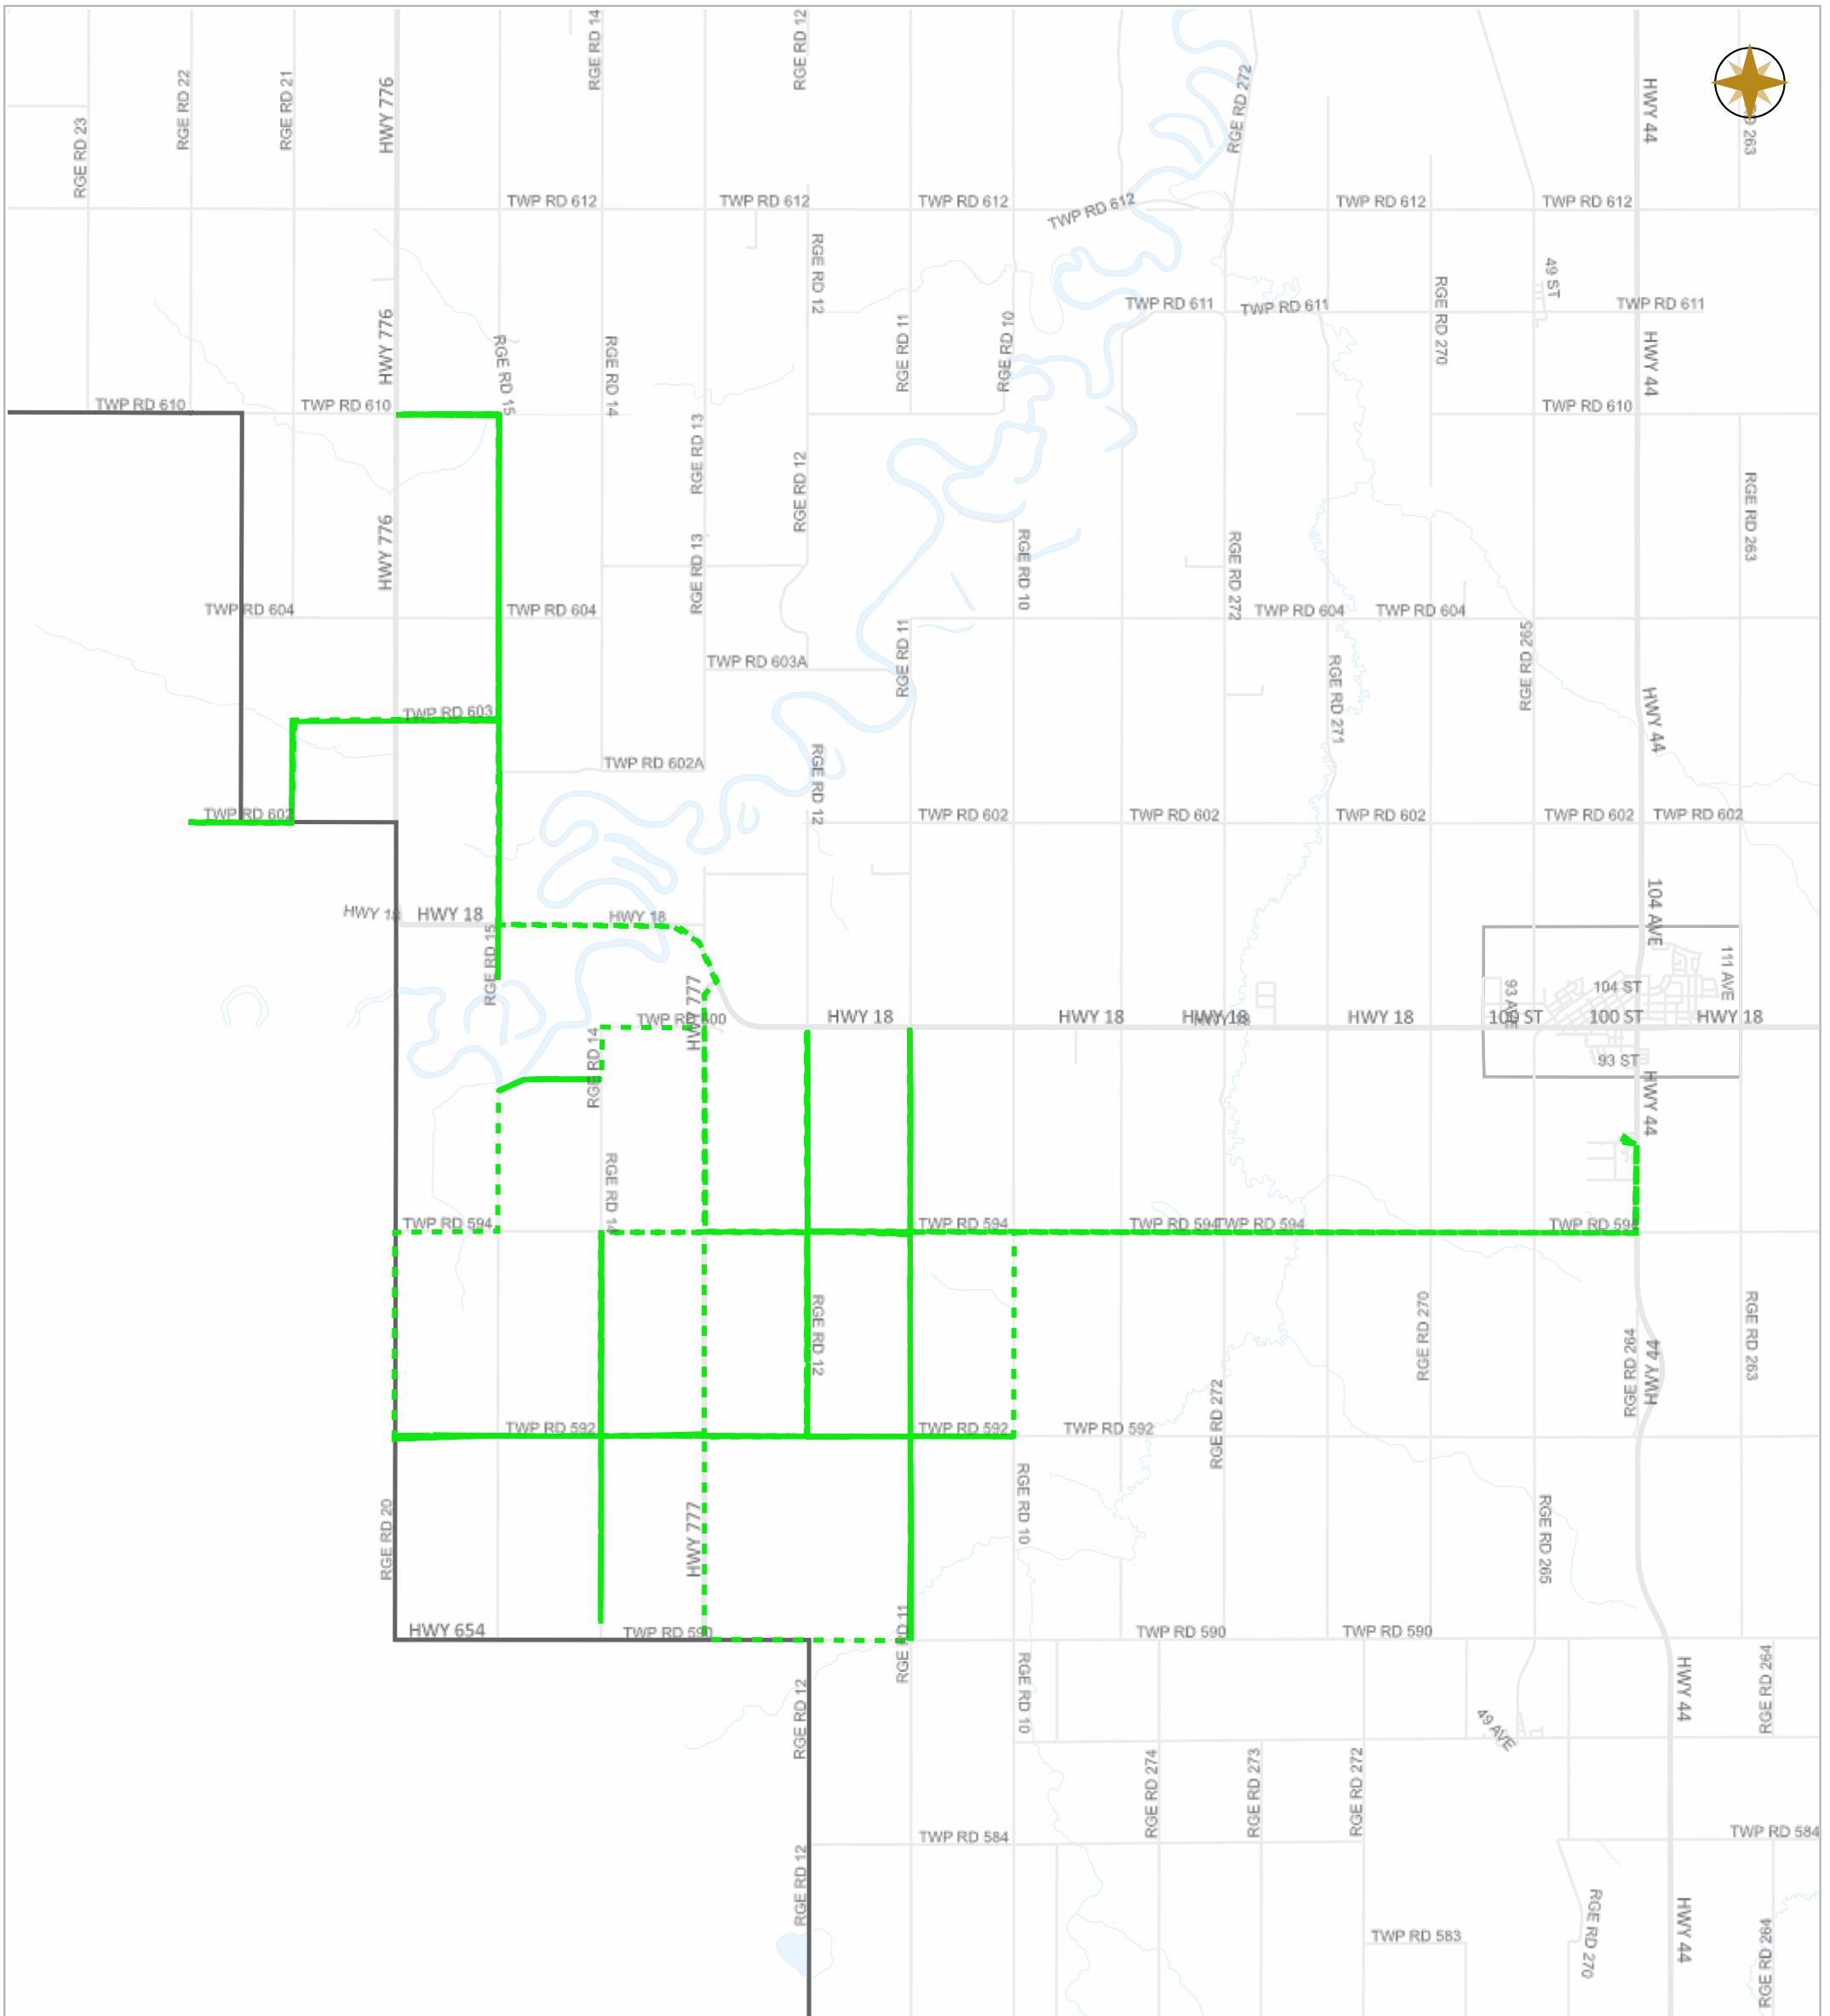

Legend

- —— Work Layers (Speed 1~7 mile/h)
- - - - Tracking
- —— Roads

WESTLOCK COUNTY MAP

Map Projection: 3TM 114W NAD 83

10336 – 106 Street
Westlock, Alberta T7P 2G1

Tel: 780-349-3346
Toll Free: 1-877-349-5880
Fax: 780-349-2012

Date: Aug.12, 2024