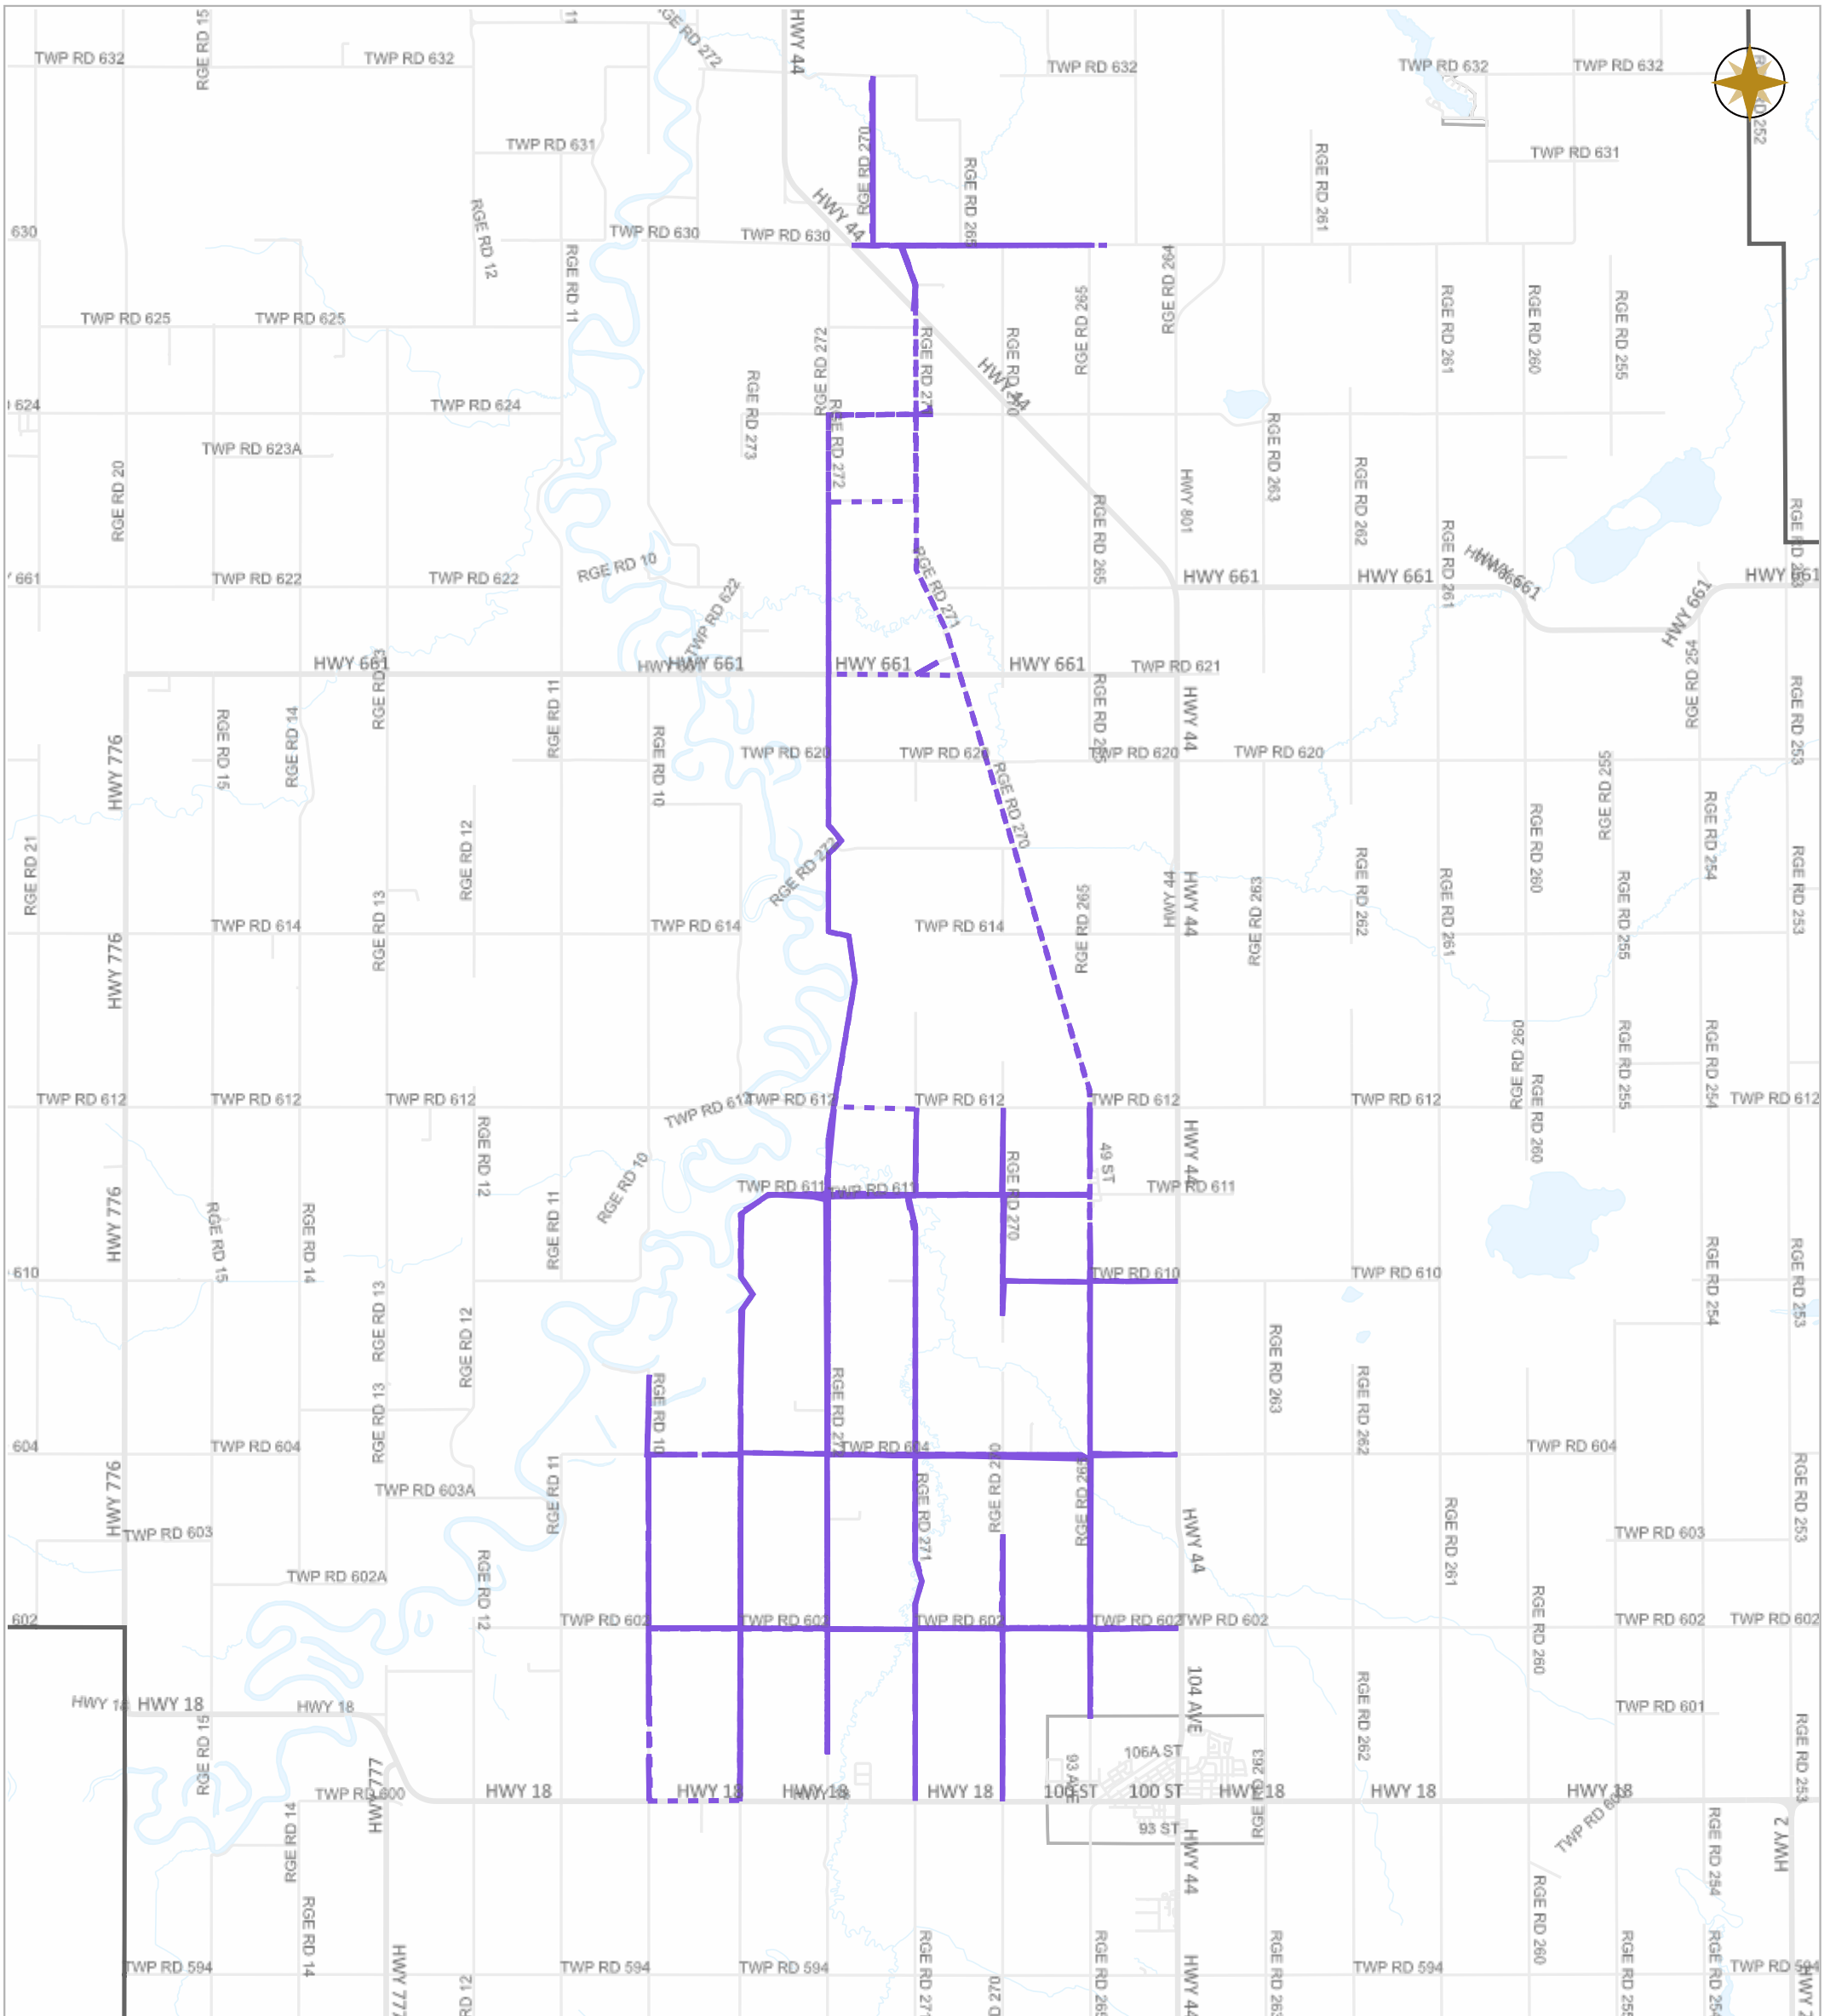

Legend

- Work Layers (Speed 1~7 mile/h)
- - - Tracking
- Roads

WESTLOCK COUNTY MAP

Map Projection: 3TM 114W NAD 83

10336 – 106 Street
Westlock, Alberta T7P 2G1

Tel: 780-349-3346
Toll Free: 1-877-349-5880
Fax: 780-349-2012

Date: Aug.12, 2024