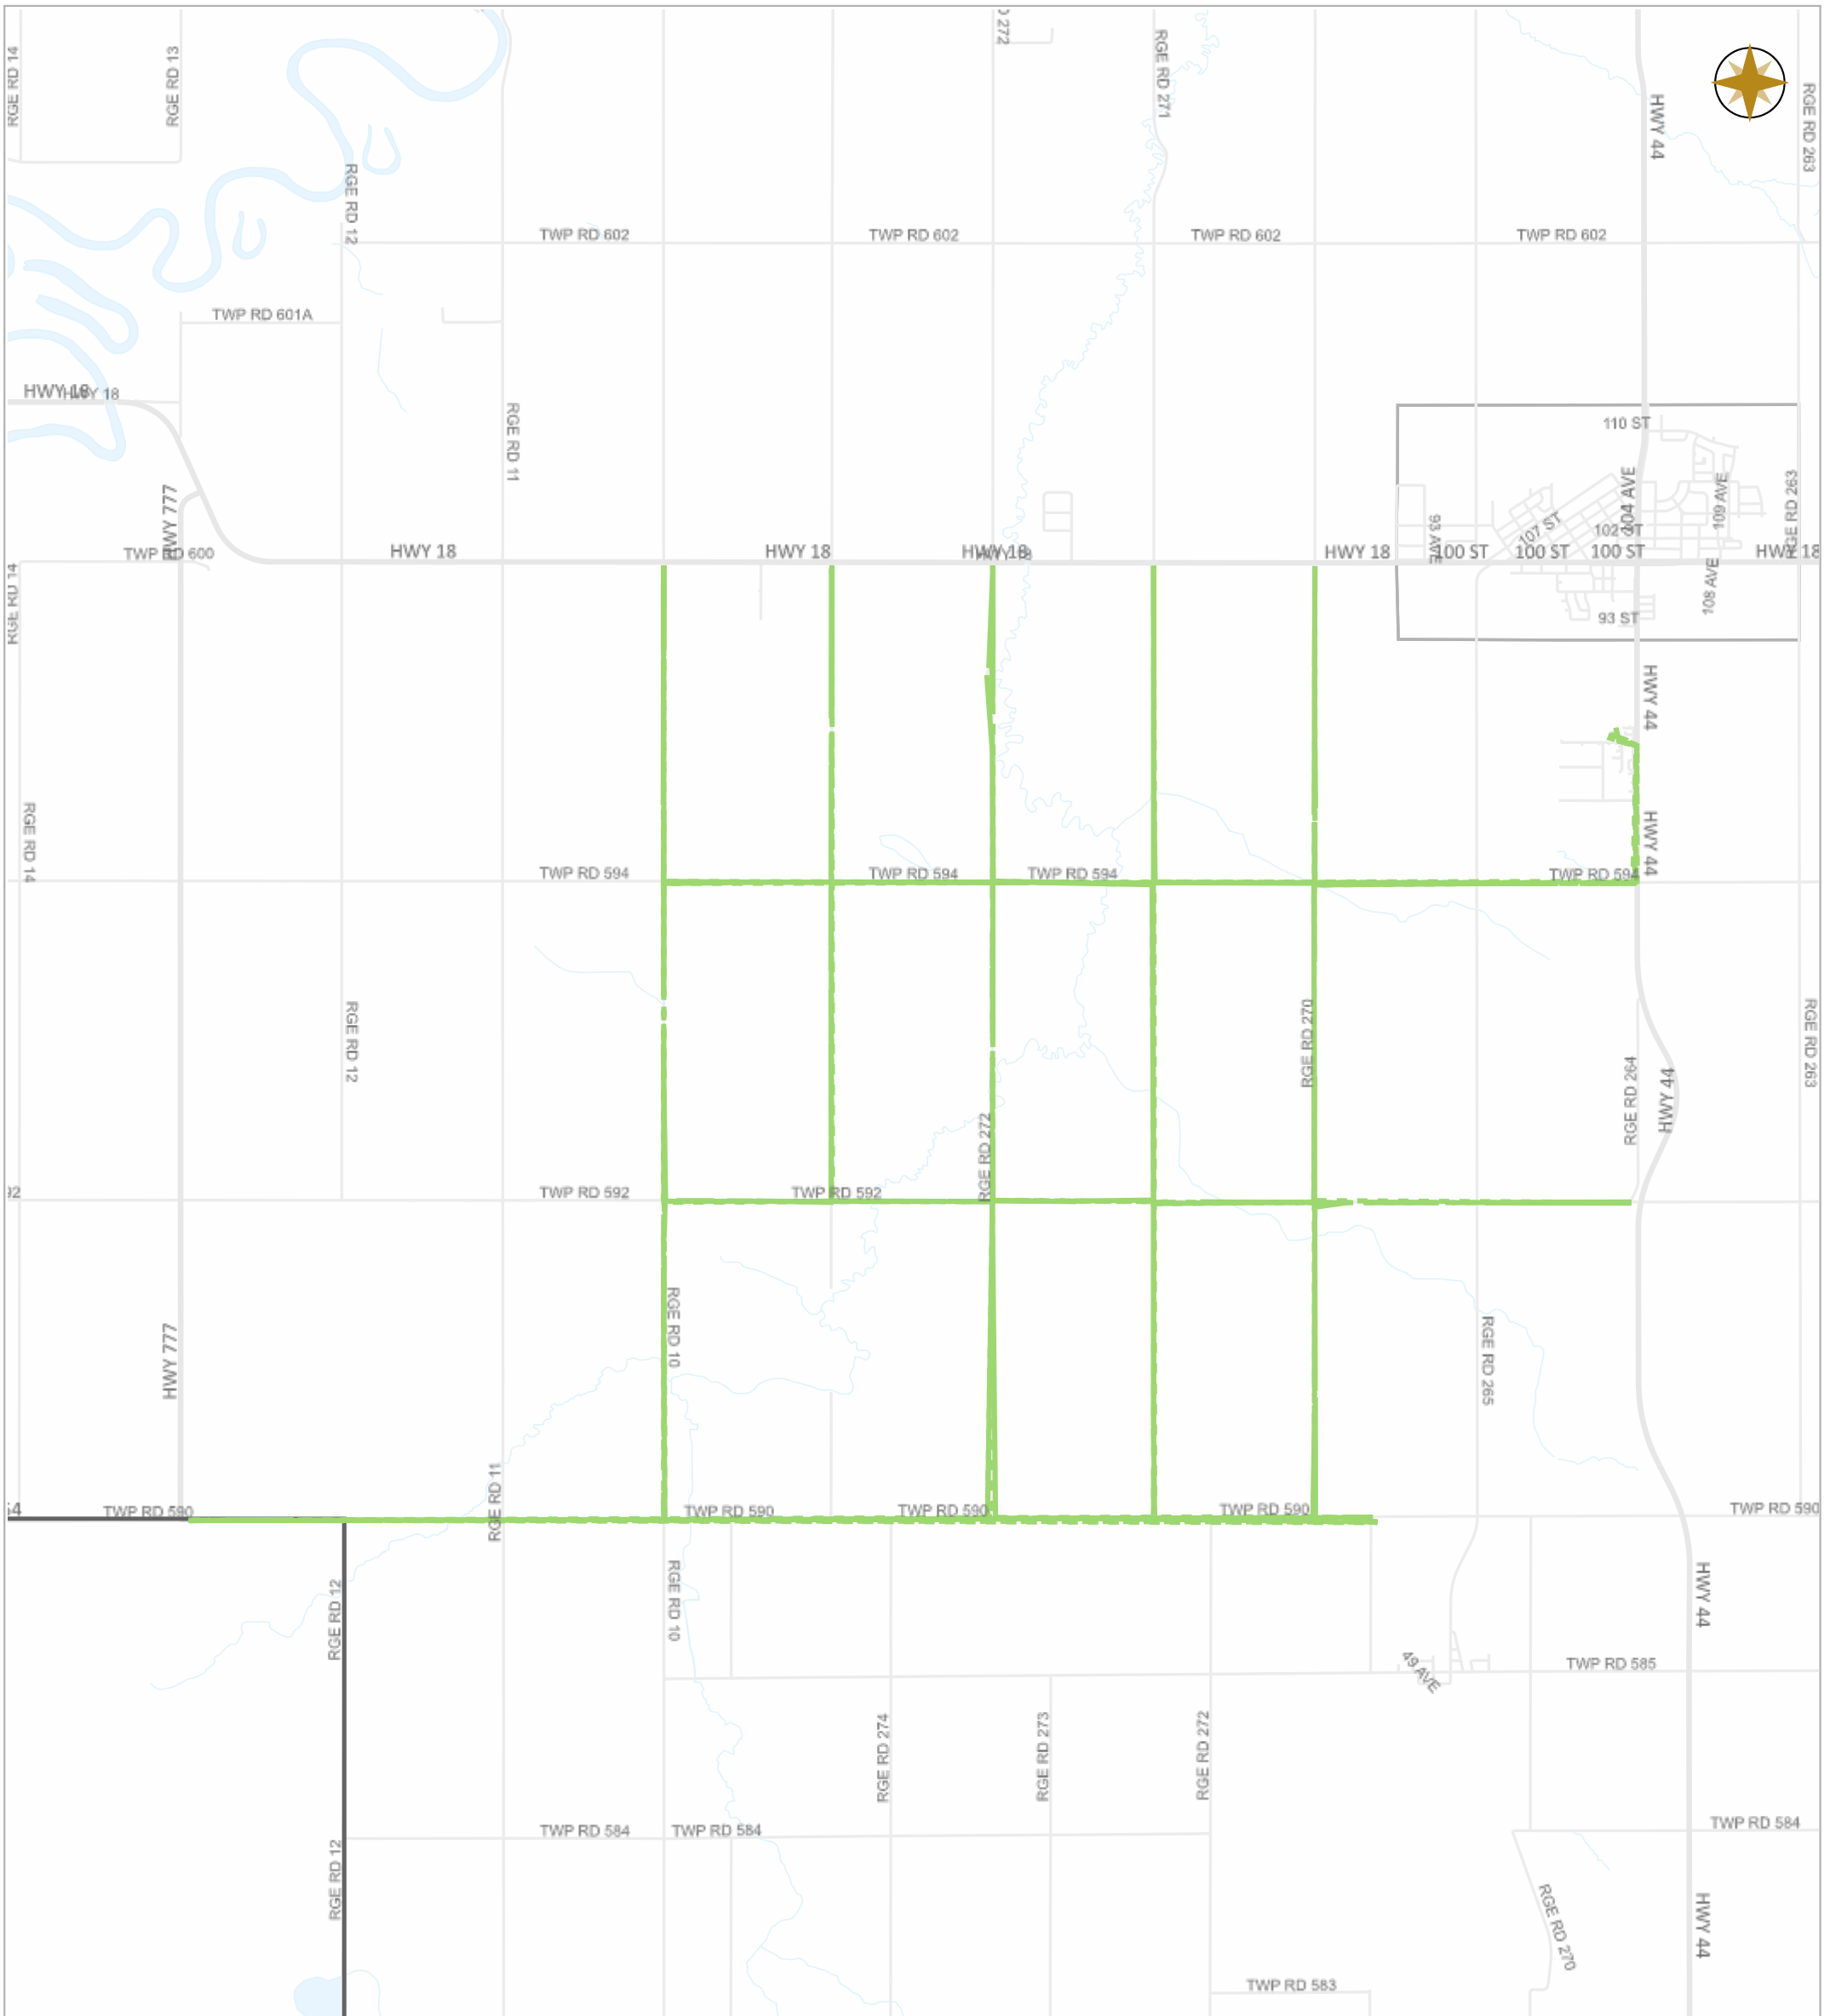

Scale

Legend

- Work Layers (Speed 1~7 mile/h)
- - - Tracking
- Roads

WESTLOCK COUNTY MAP

Map Projection: 3TM 114W NAD 83

10336 – 106 Street
Westlock, Alberta T7P 2G1

Tel: 780-349-3346
Toll Free: 1-877-349-5880
Fax: 780-349-2012

Date: Aug.12, 2024