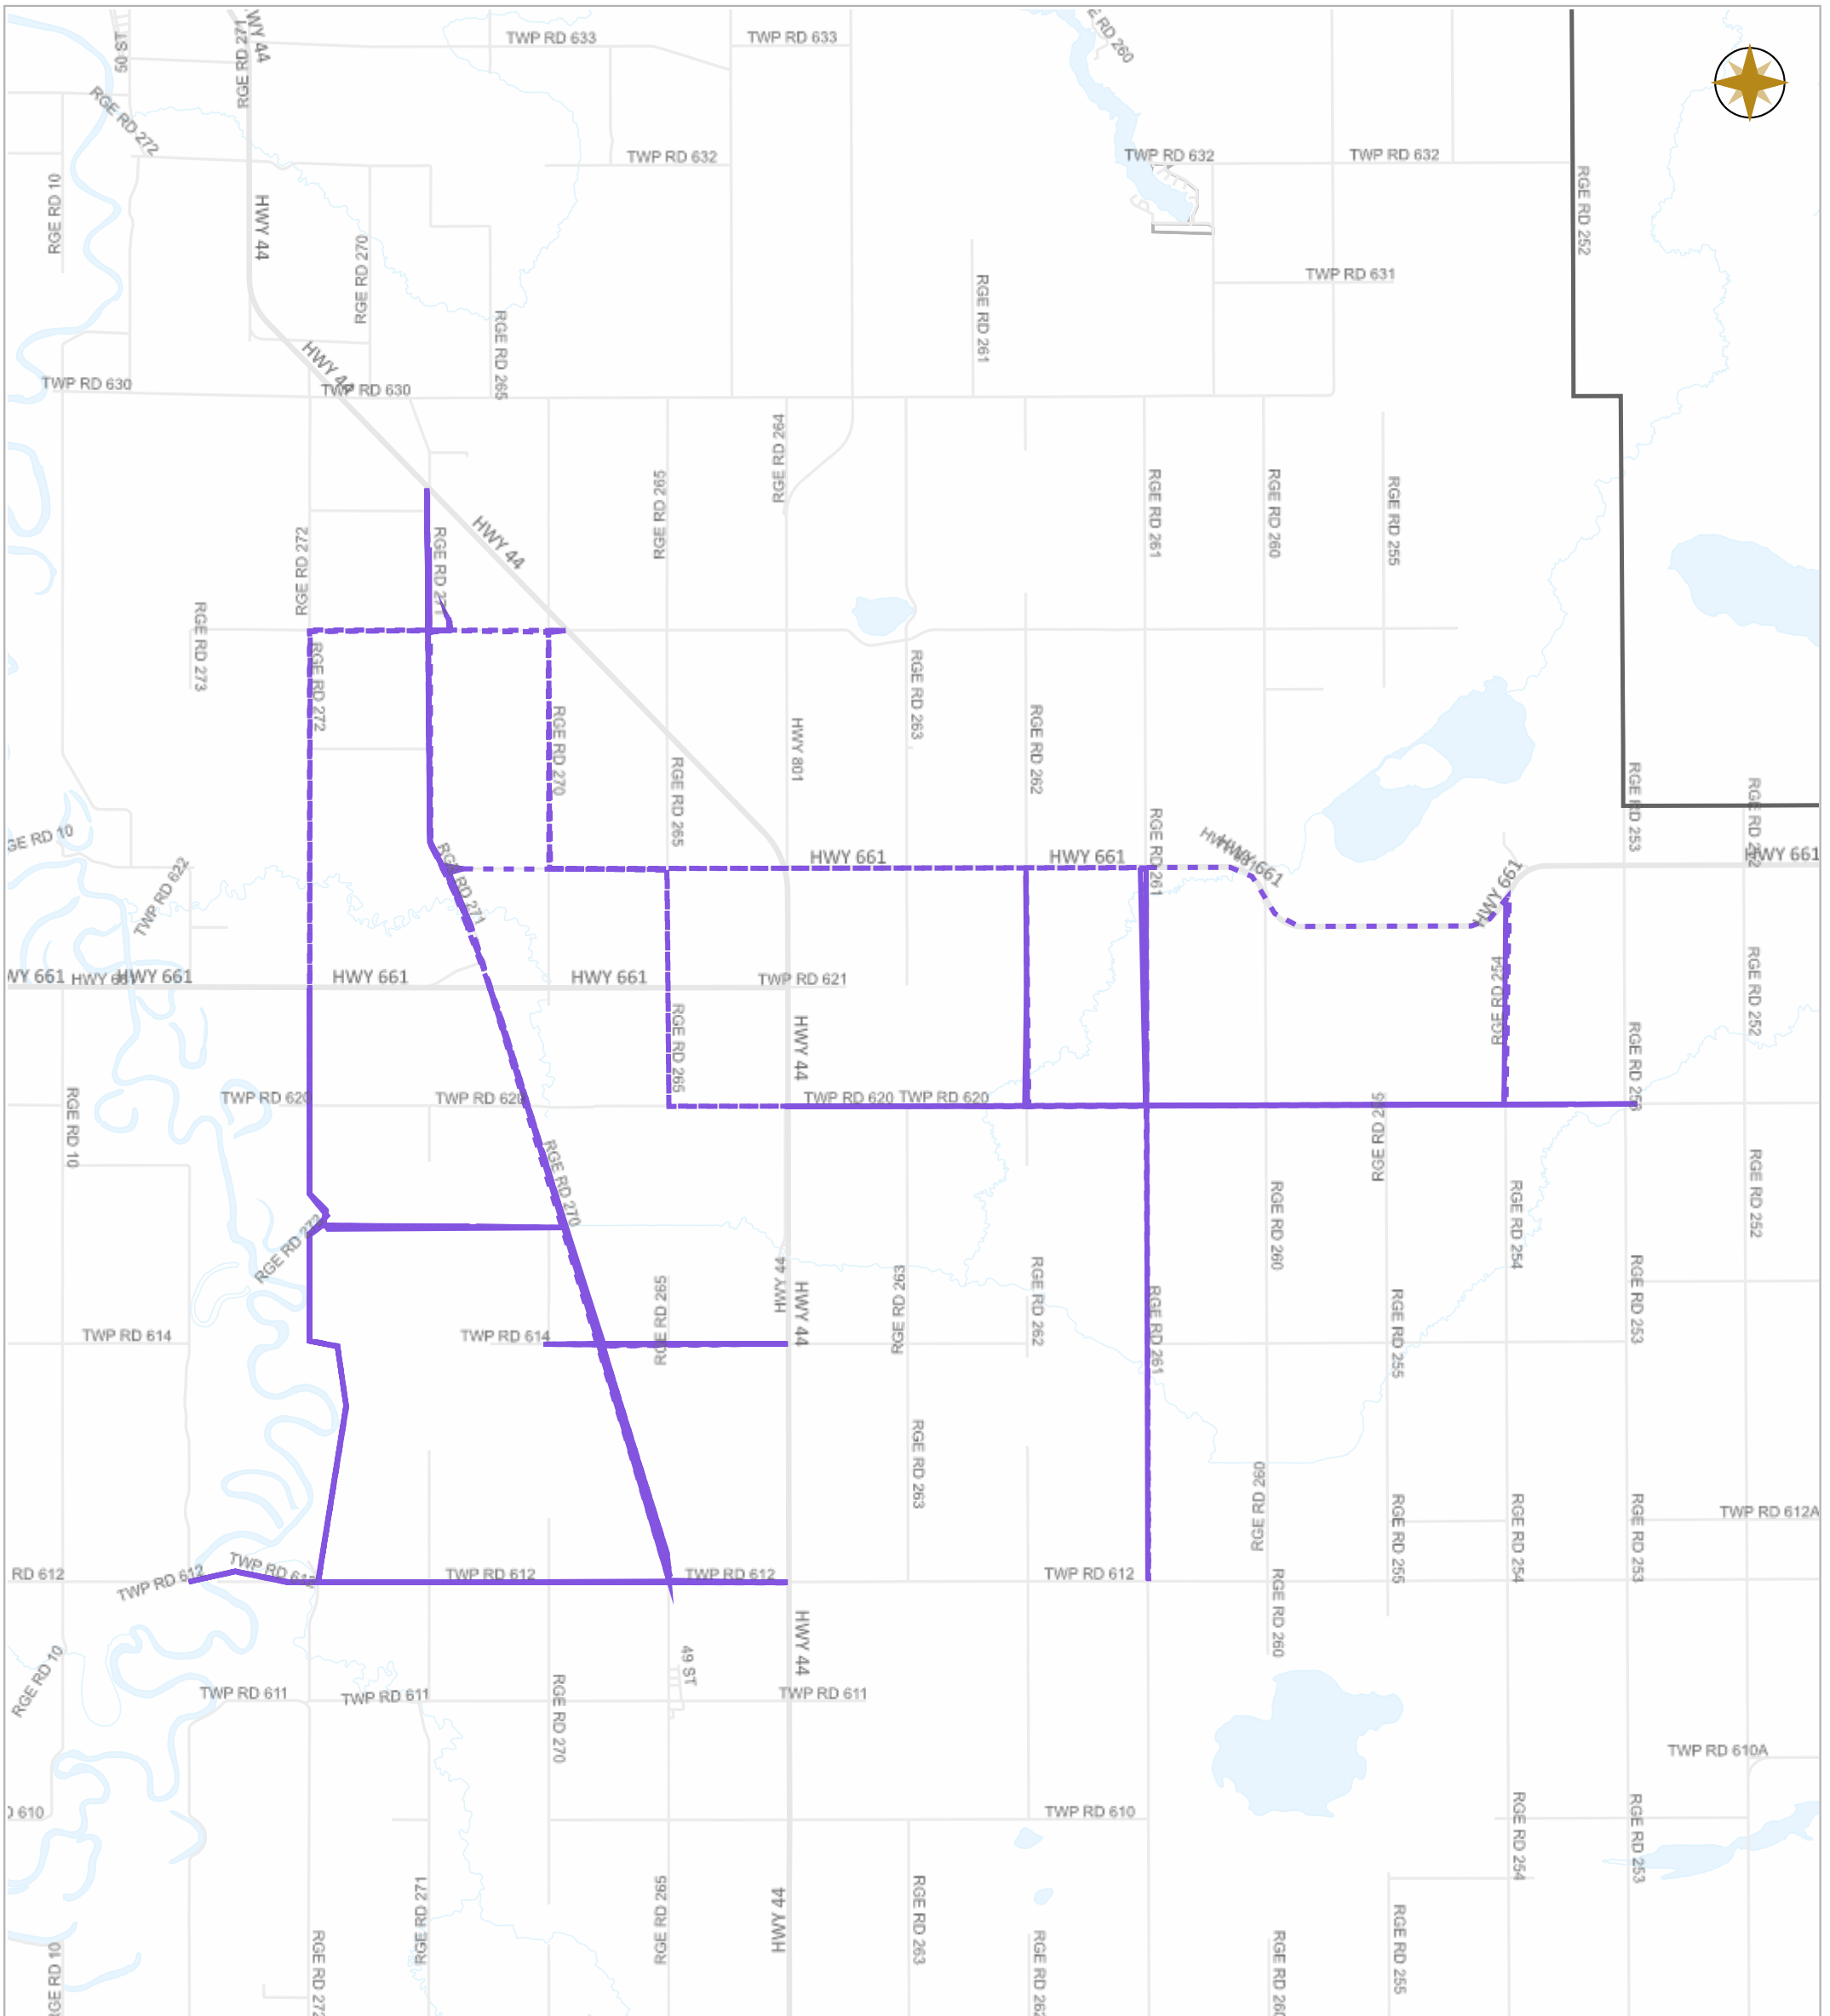

Legend

- Work Layers (Speed 1~12 mile/h)
- - - Tracking
- Roads

WESTLOCK COUNTY MAP

Map Projection: 3TM 114W NAD 83

10336 – 106 Street
Westlock, Alberta T7P 2G1
Tel: 780-349-3346
Toll Free: 1-877-349-5880
Fax: 780-349-2012

Date: Dec.11, 2023