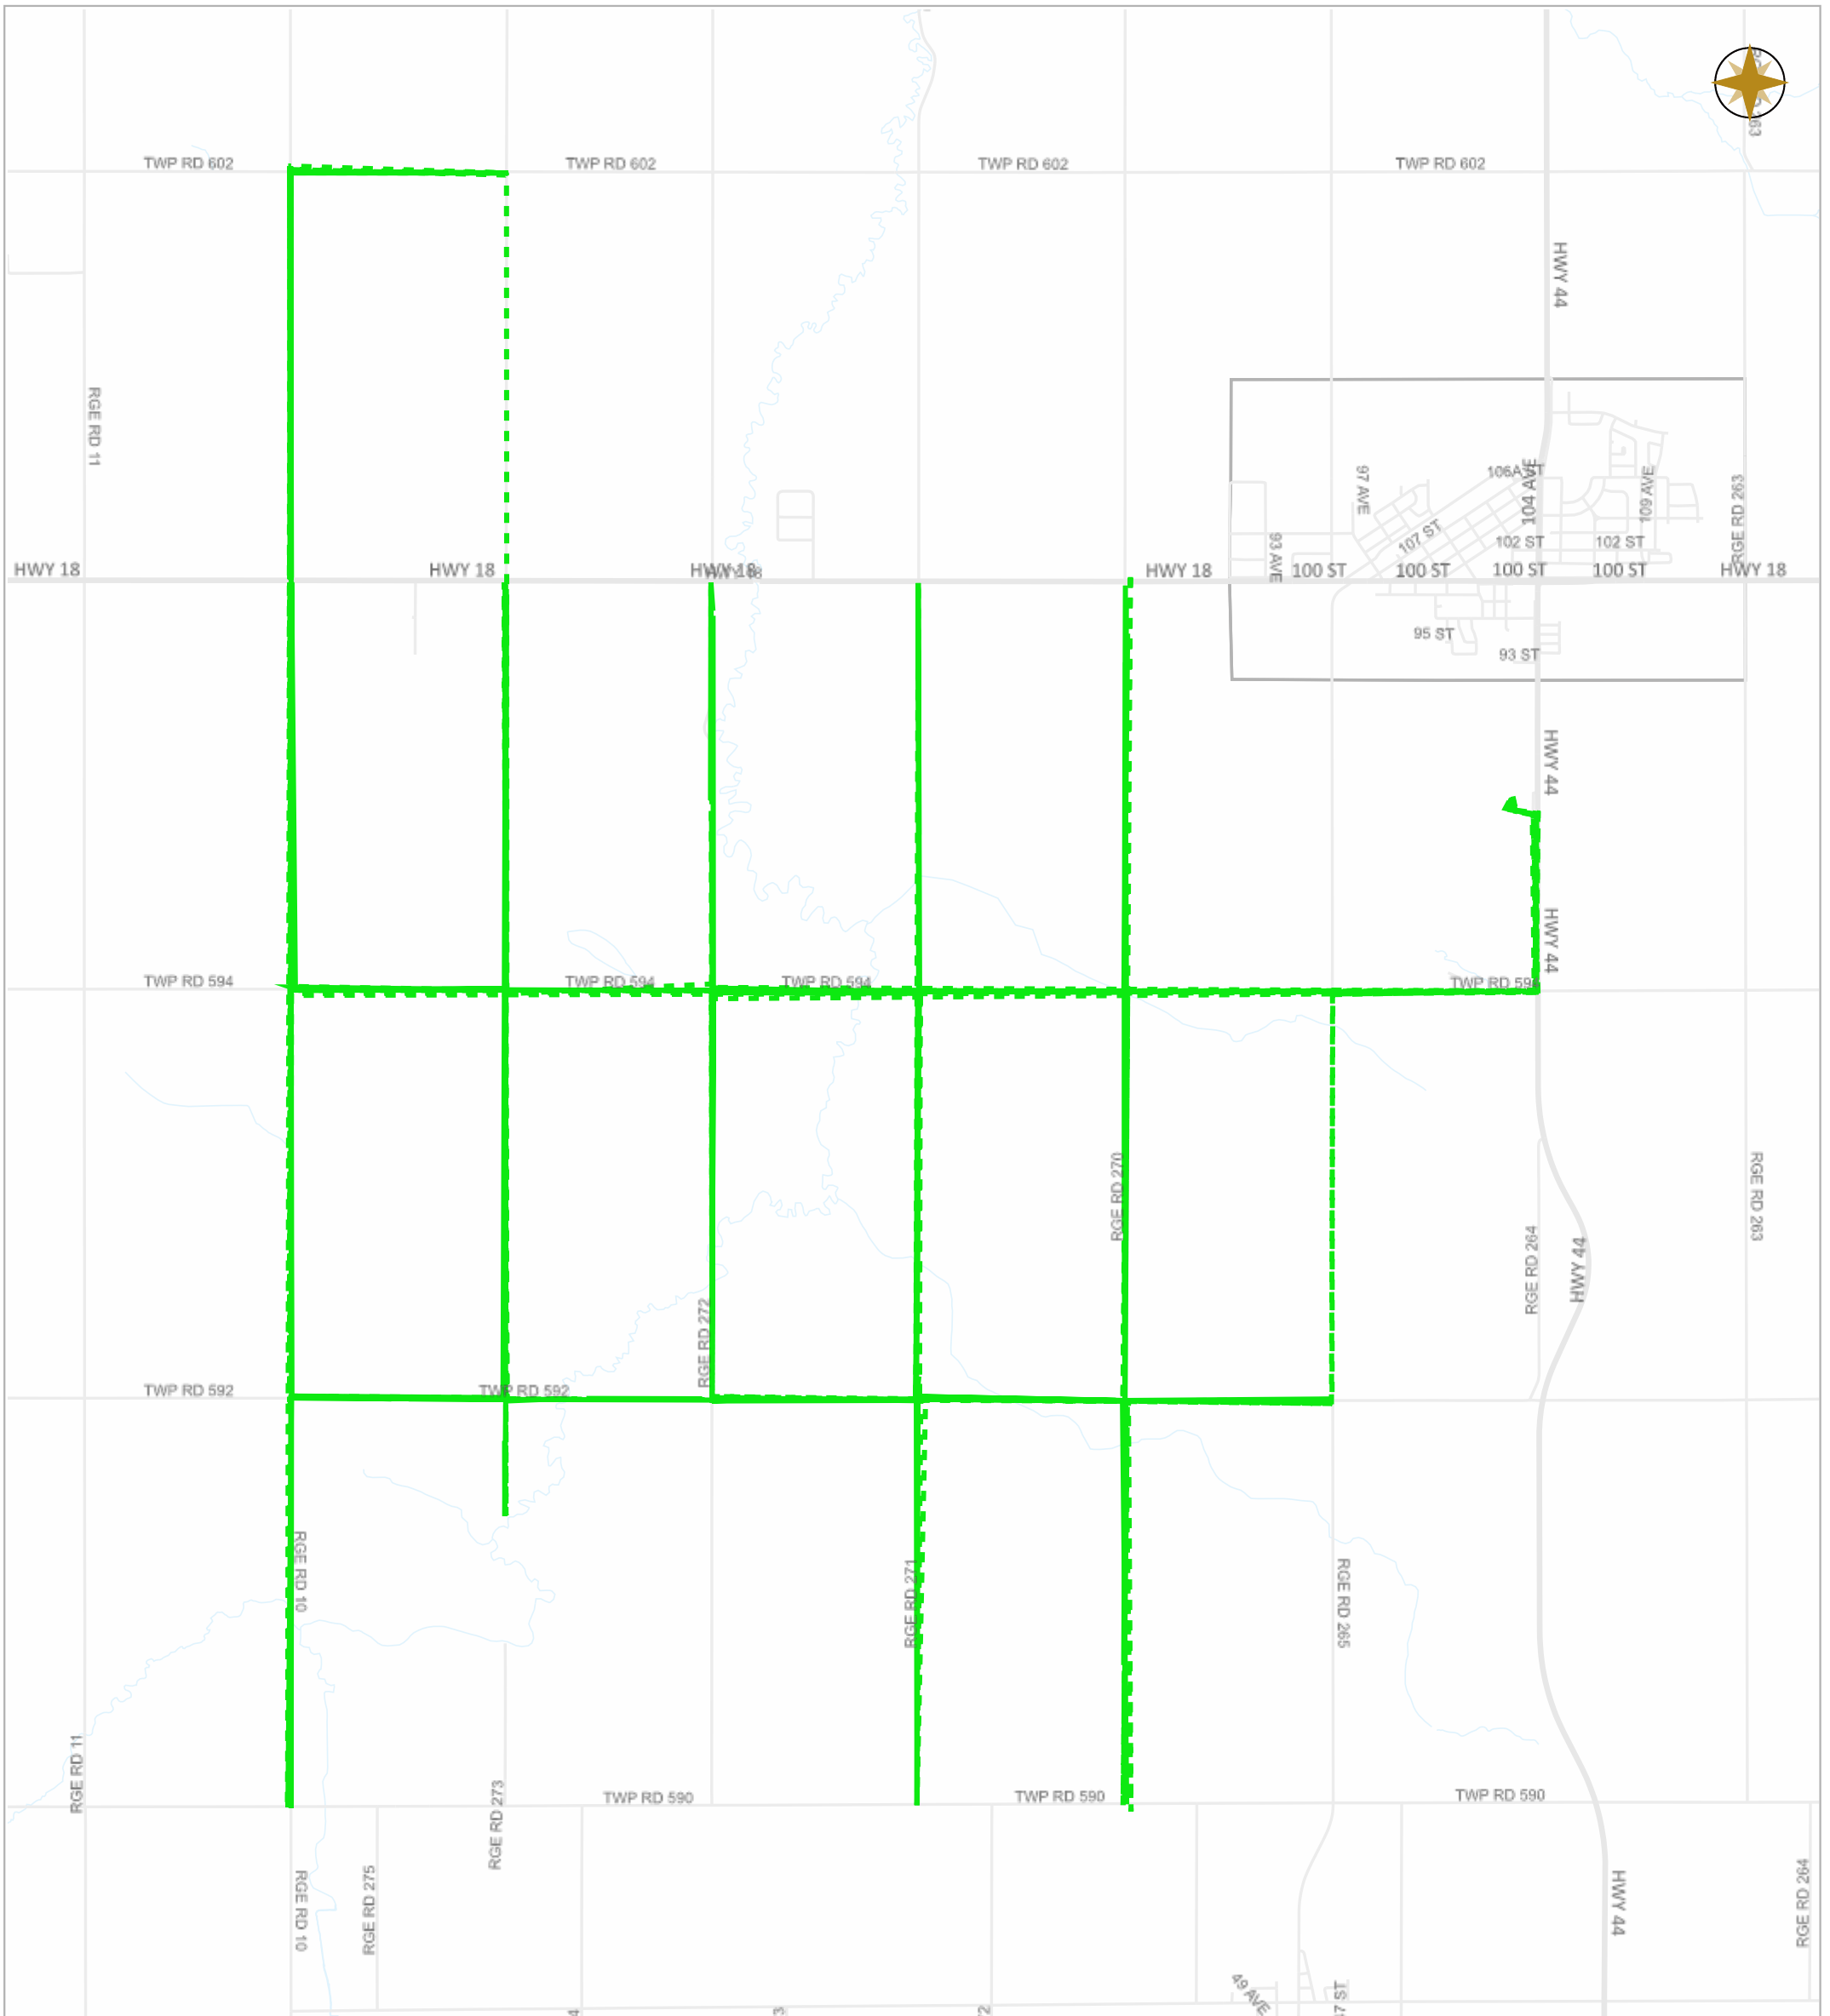

Legend

- Work Layers (Speed 1~12 mile/h)
- - - Tracking
- Roads

WESTLOCK COUNTY MAP

Map Projection: 3TM 114W NAD 83

10336 – 106 Street
Westlock, Alberta T7P 2G1
Tel: 780-349-3346
Toll Free: 1-877-349-5880
Fax: 780-349-2012

Date: Dec.11, 2023