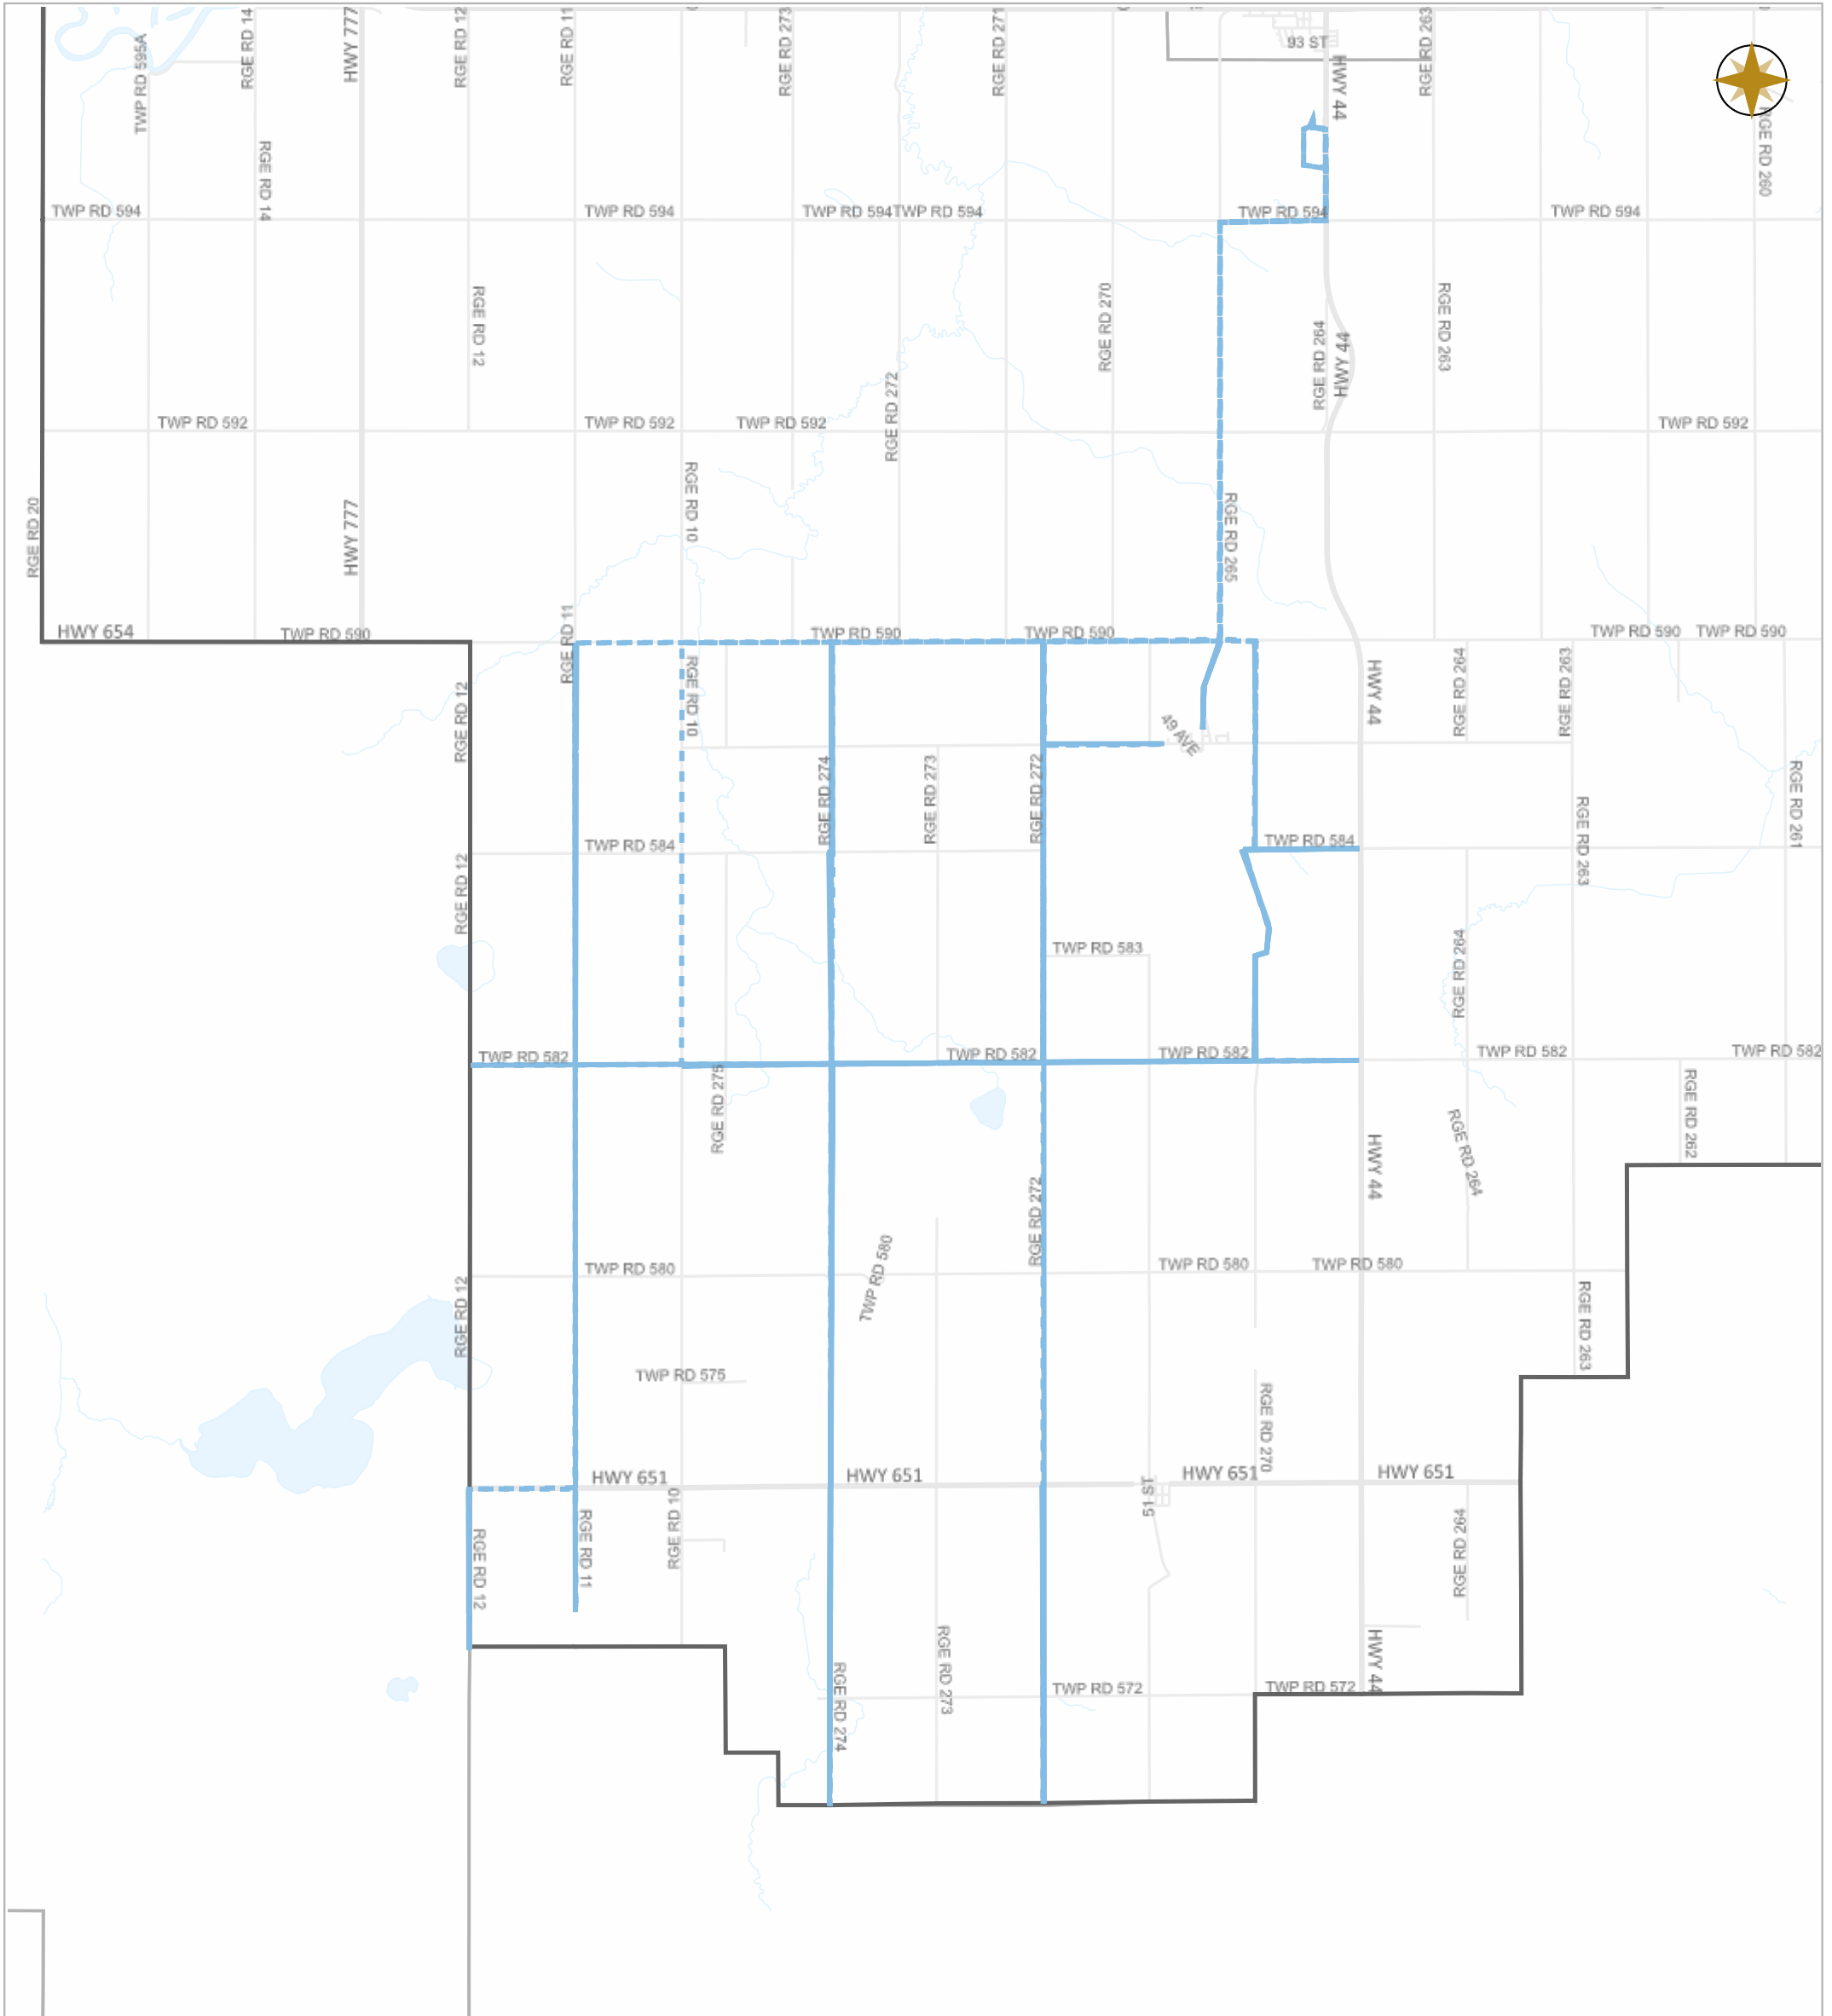

Legend

- Work Layers (Speed 1~12 mile/h)
- - - Tracking
- Roads

WESTLOCK COUNTY MAP

Map Projection: 3TM 114W NAD 83

10336 – 106 Street
Westlock, Alberta T7P 2G1

Tel: 780-349-3346
Toll Free: 1-877-349-5880
Fax: 780-349-2012

Date: Dec.11, 2023