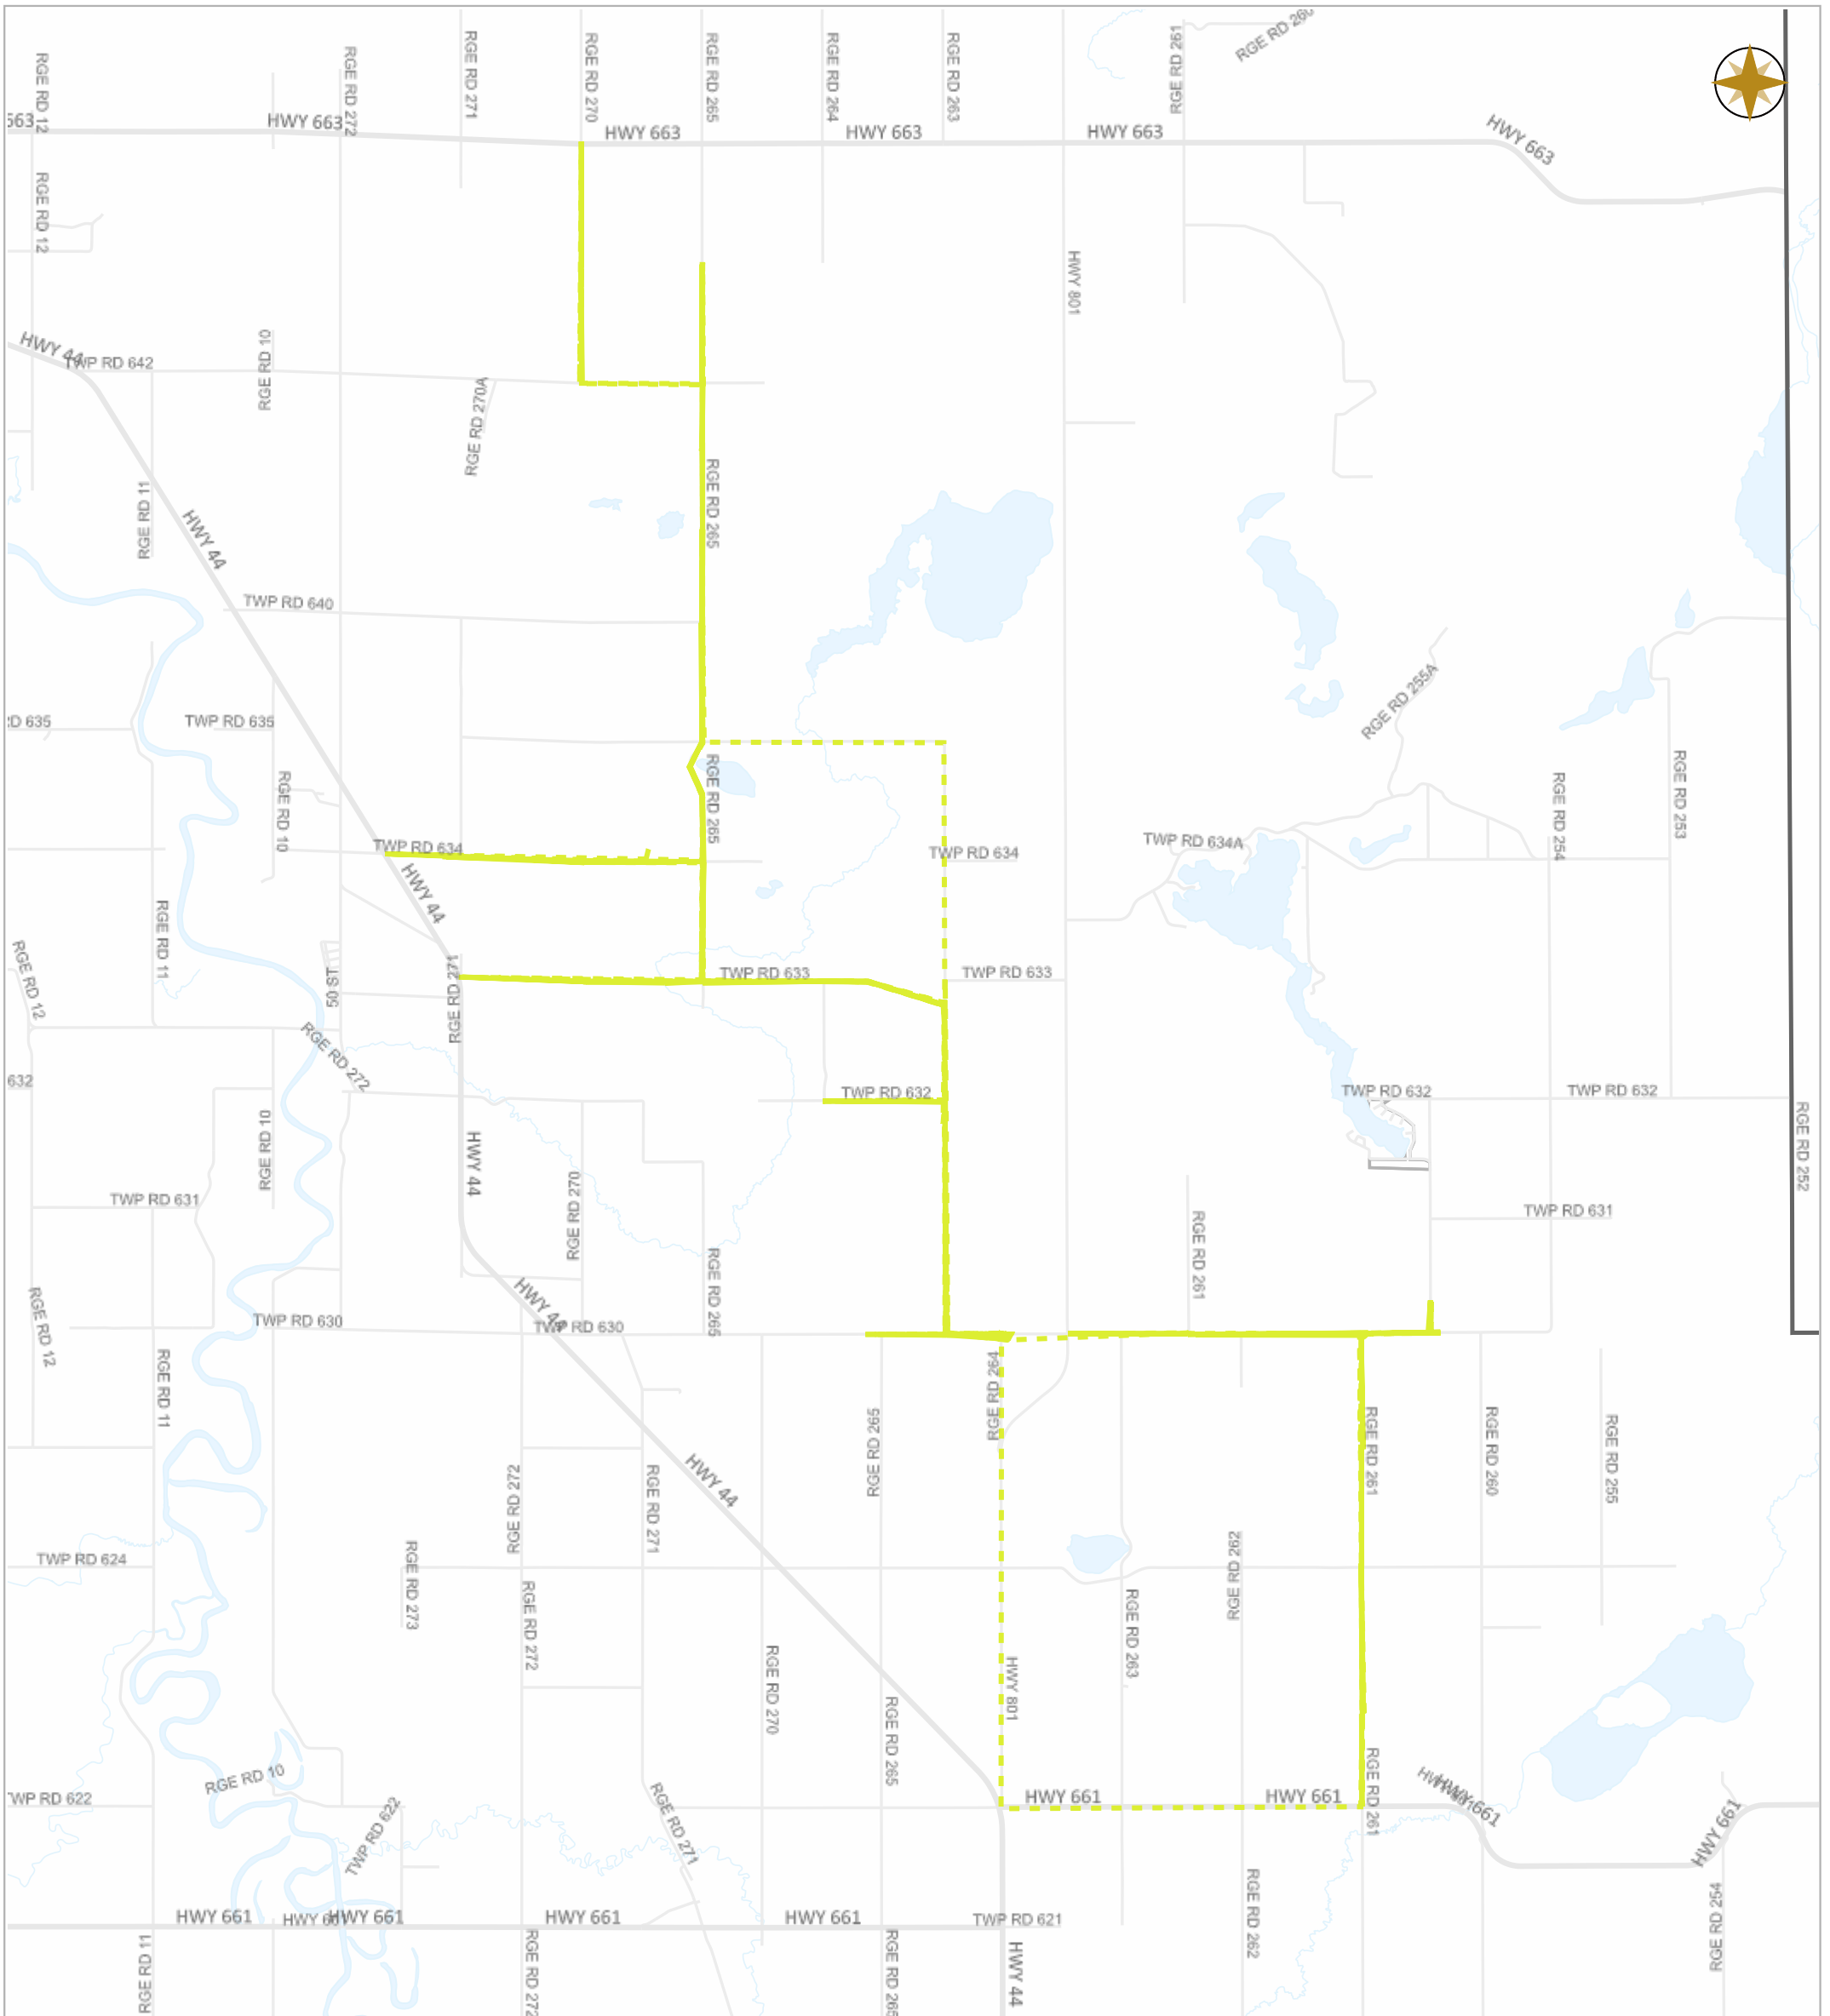

Legend

- Work Layers (Speed 1~12 mile/h)
- - - Tracking
- Roads

WESTLOCK COUNTY MAP

Map Projection: 3TM 114W NAD 83

10336 – 106 Street
Westlock, Alberta T7P 2G1
Tel: 780-349-3346
Toll Free: 1-877-349-5880
Fax: 780-349-2012

Date: Dec.11, 2023