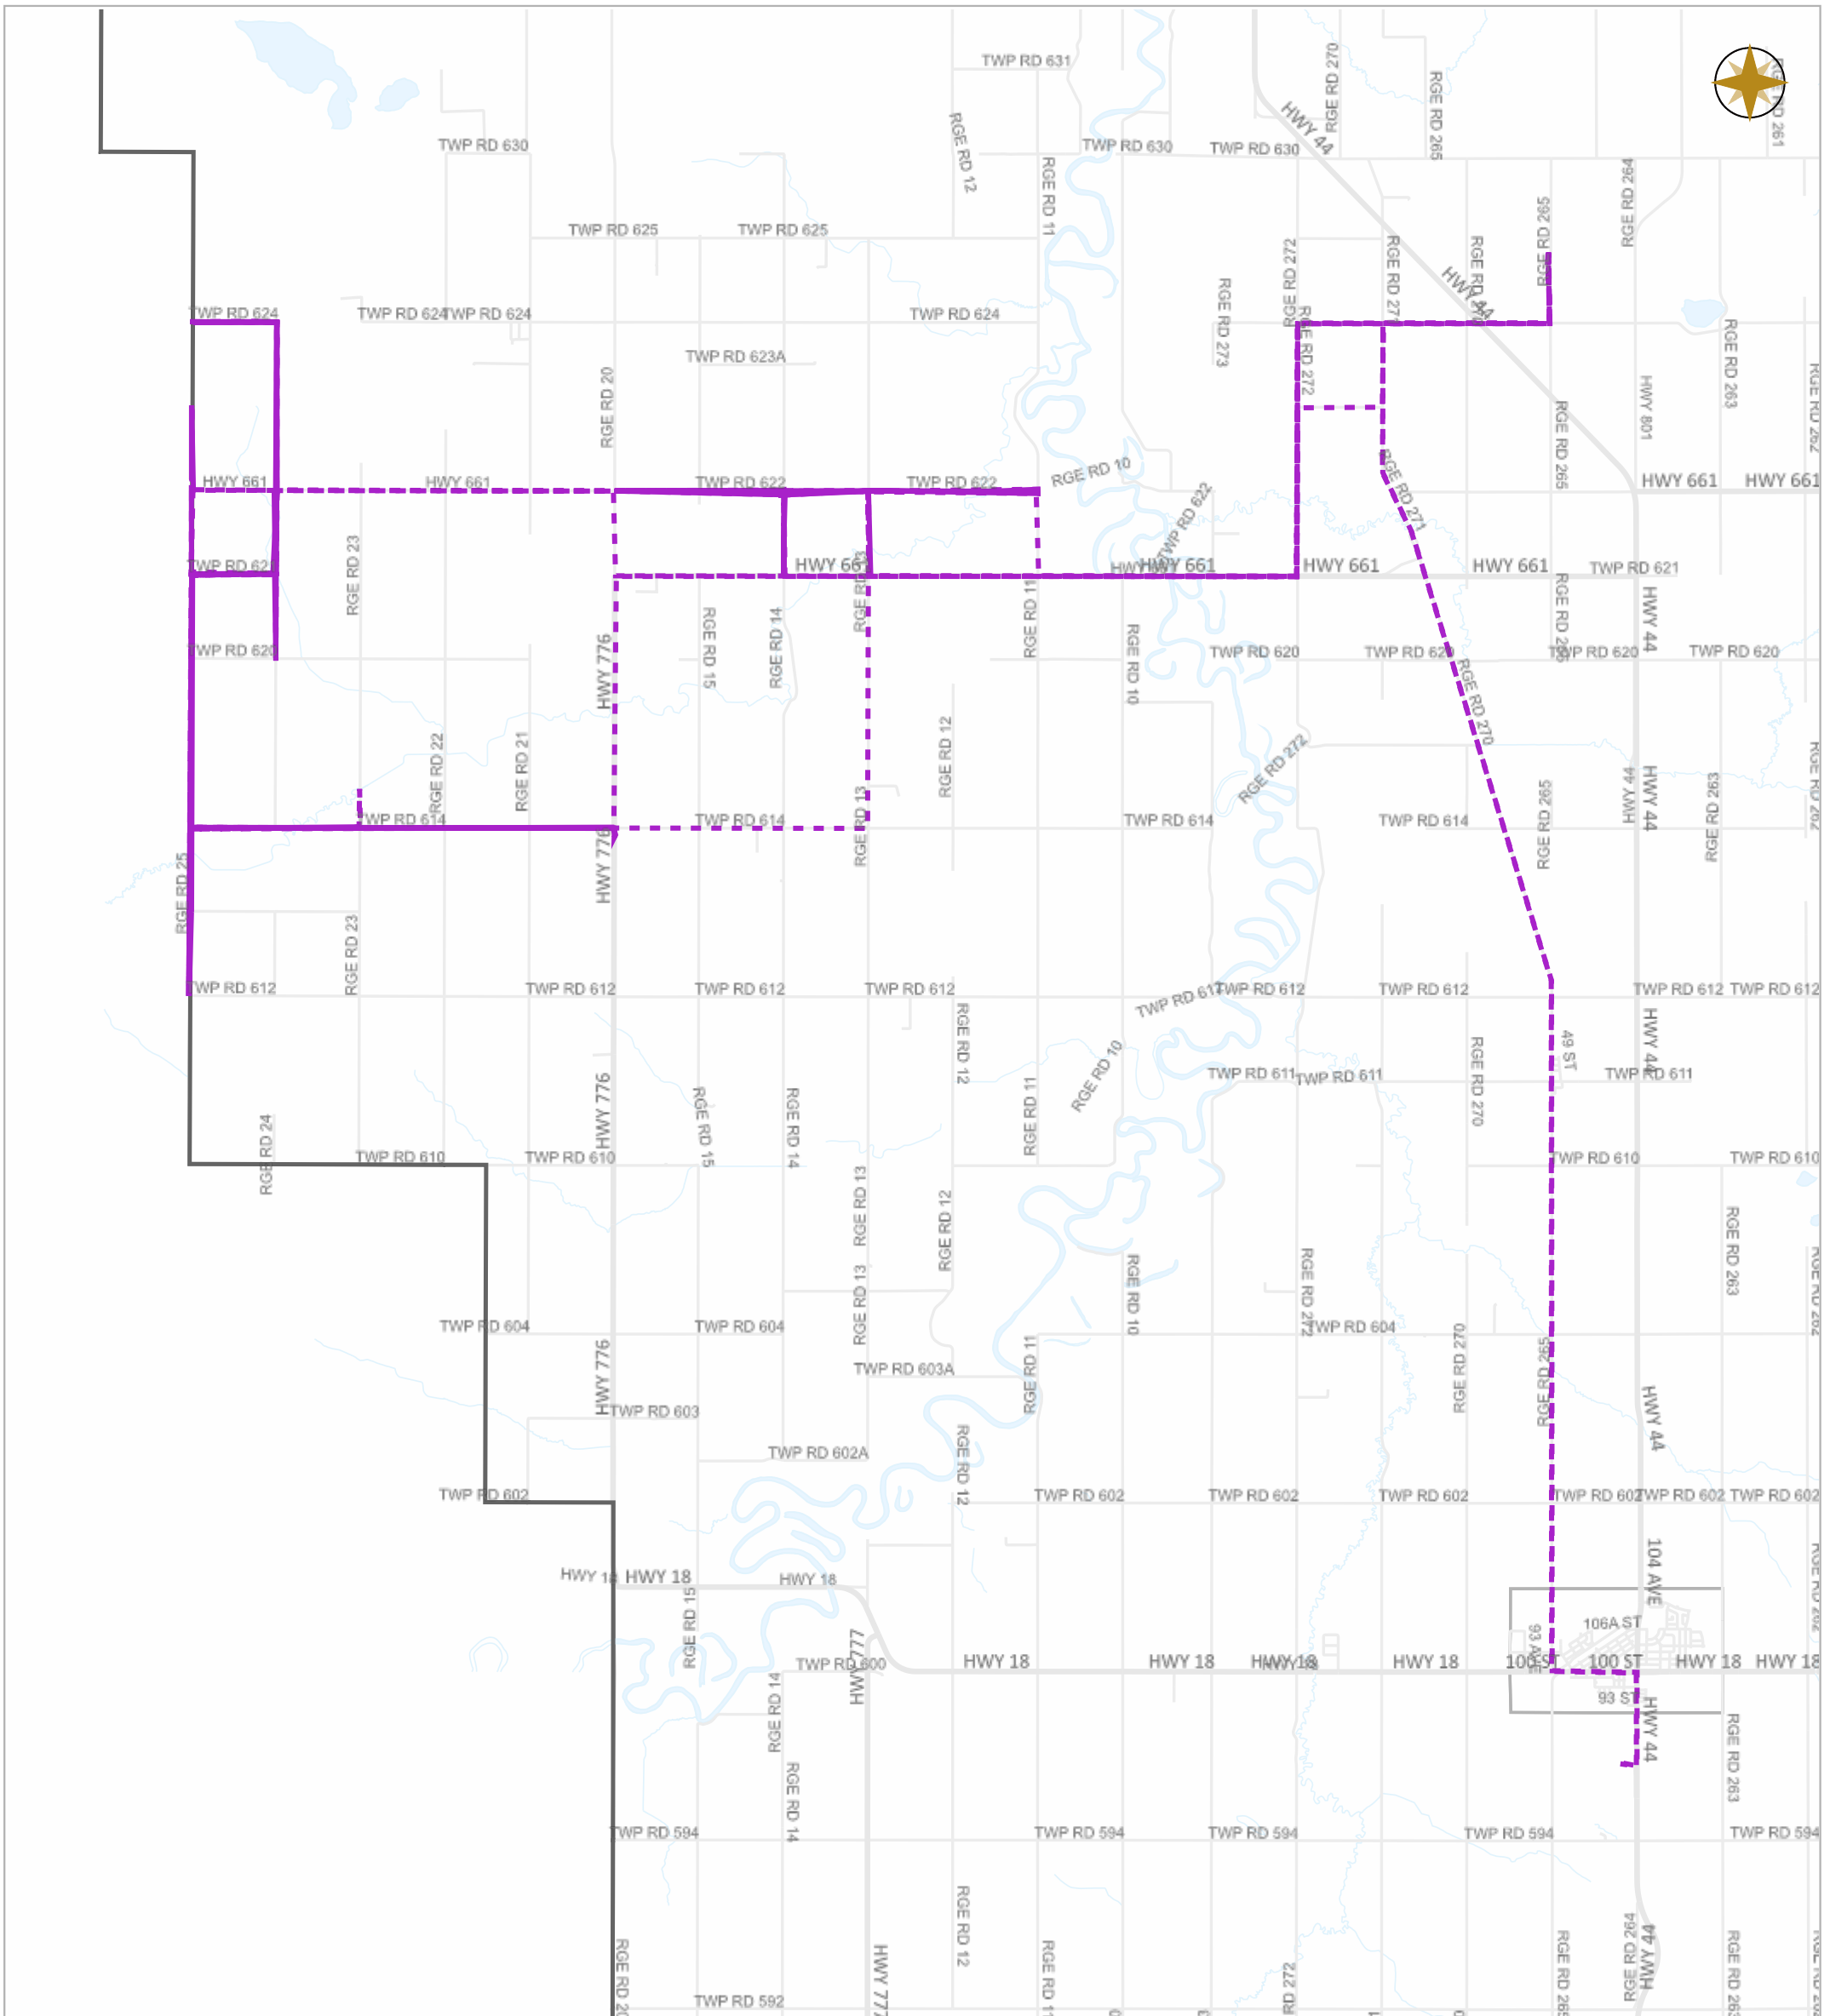

Legend

- Work Layers (Speed 1~12 mile/h)
- - - Tracking
- Roads

WESTLOCK COUNTY MAP

Map Projection: 3TM 114W NAD 83

10336 – 106 Street
Westlock, Alberta T7P 2G1

Tel: 780-349-3346
Toll Free: 1-877-349-5880
Fax: 780-349-2012

Date: Dec.11, 2023