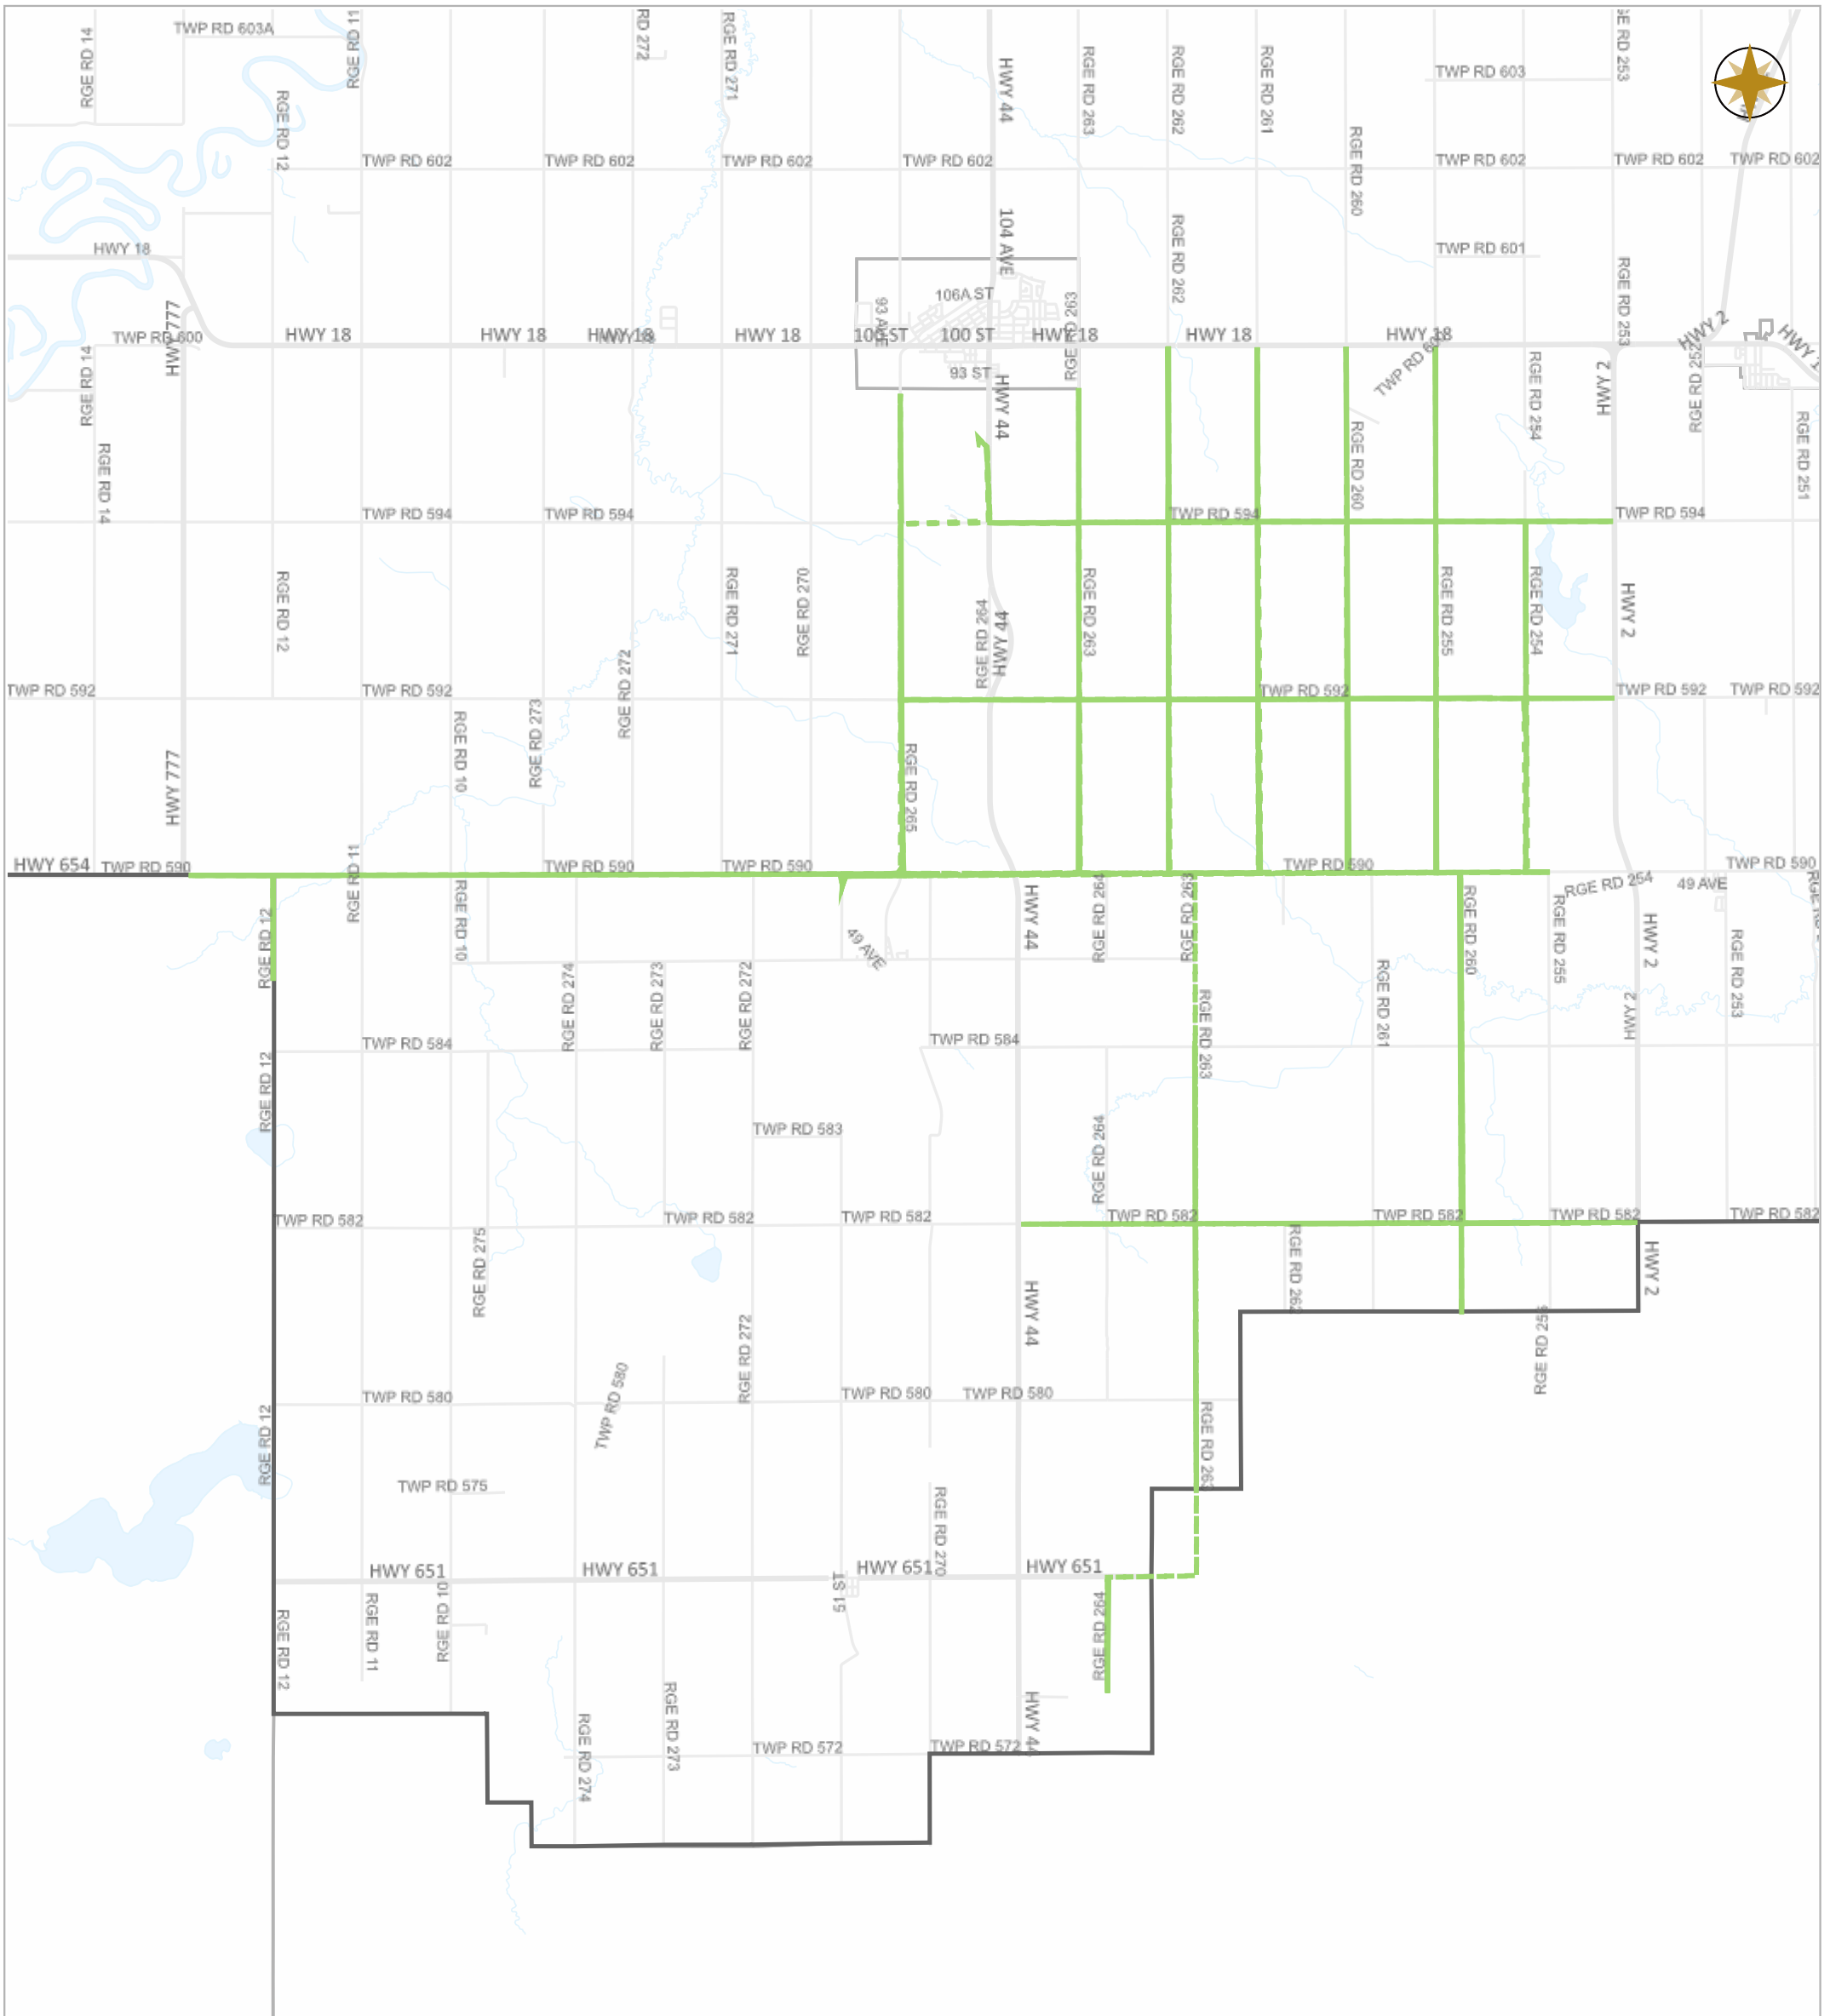

Legend

- Work Layers (Speed 1~12 mile/h)
- Tracking
- Roads

WESTLOCK COUNTY MAP

Map Projection: 3TM 114W NAD 83

10336 – 106 Street
Westlock, Alberta T7P 2G1

Tel: 780-349-3346
Toll Free: 1-877-349-5880
Fax: 780-349-2012

Date: Dec.11, 2023