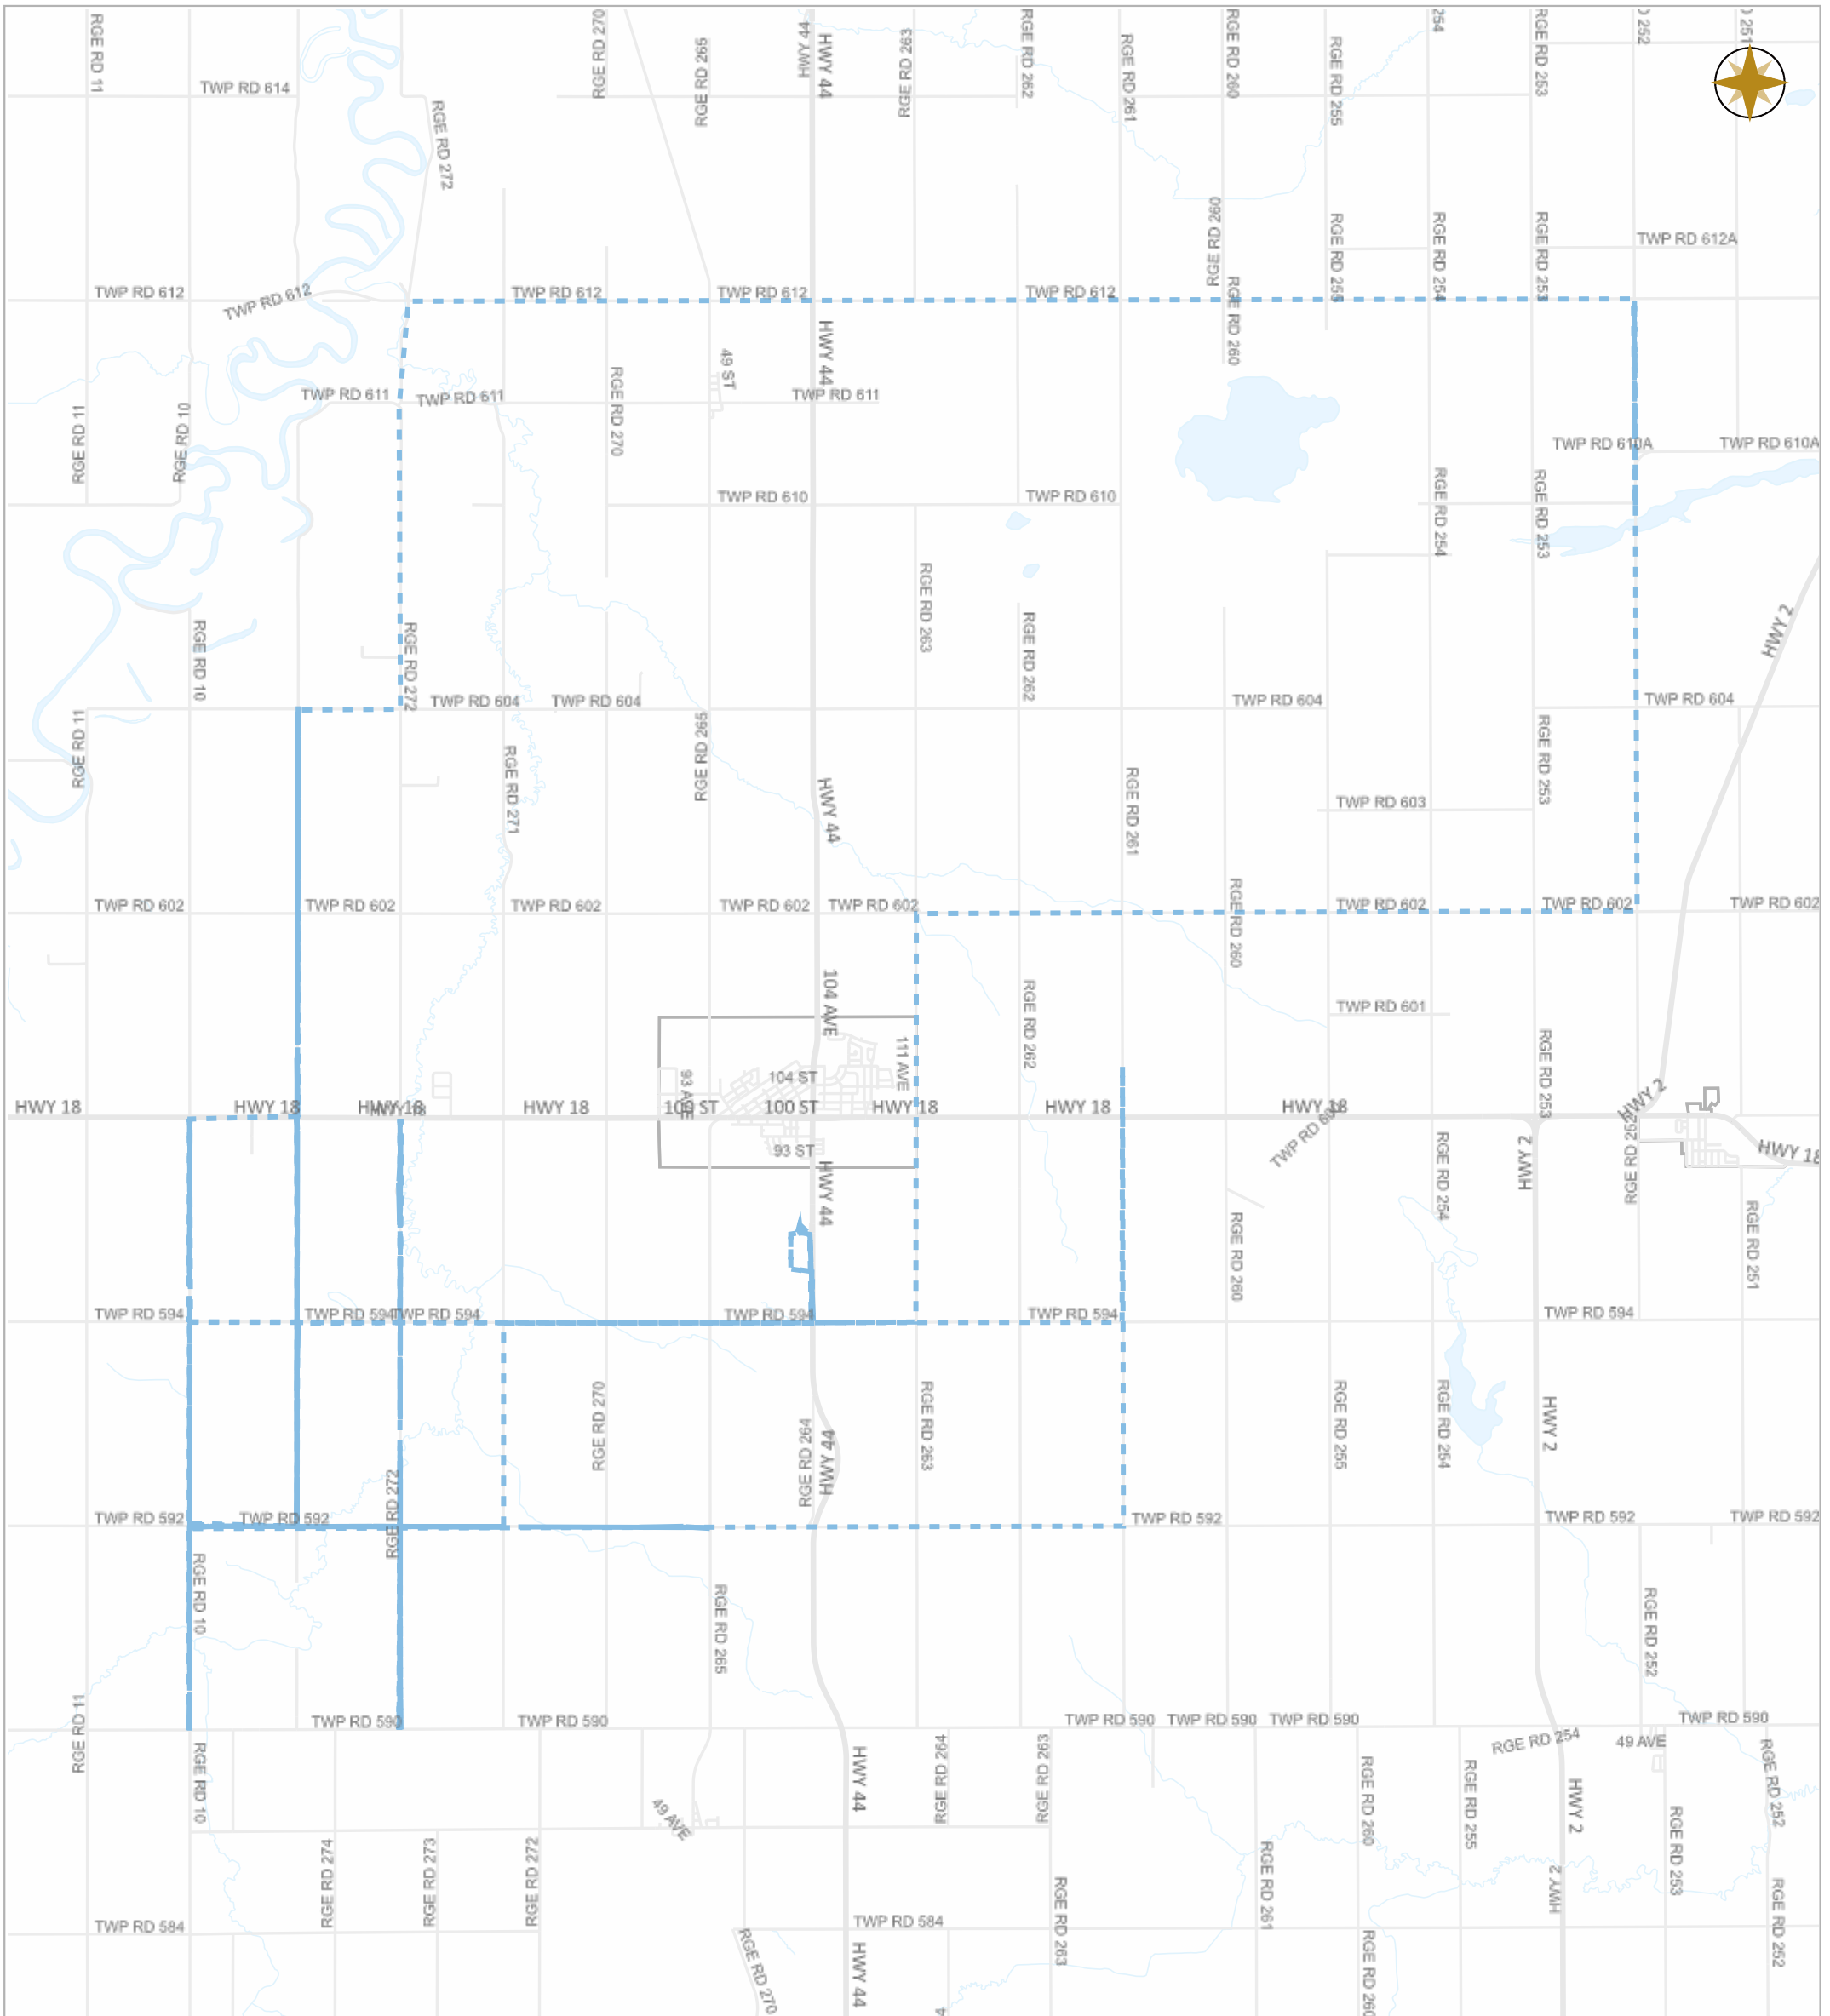

Legend

- Work Layers (Speed 1~7 mile/h)
- - - Tracking
- Roads

WESTLOCK COUNTY MAP

Map Projection: 3TM 114W NAD 83

10336 – 106 Street
Westlock, Alberta T7P 2G1

Tel: 780-349-3346
Toll Free: 1-877-349-5880
Fax: 780-349-2012

Date: Jul.10, 2023