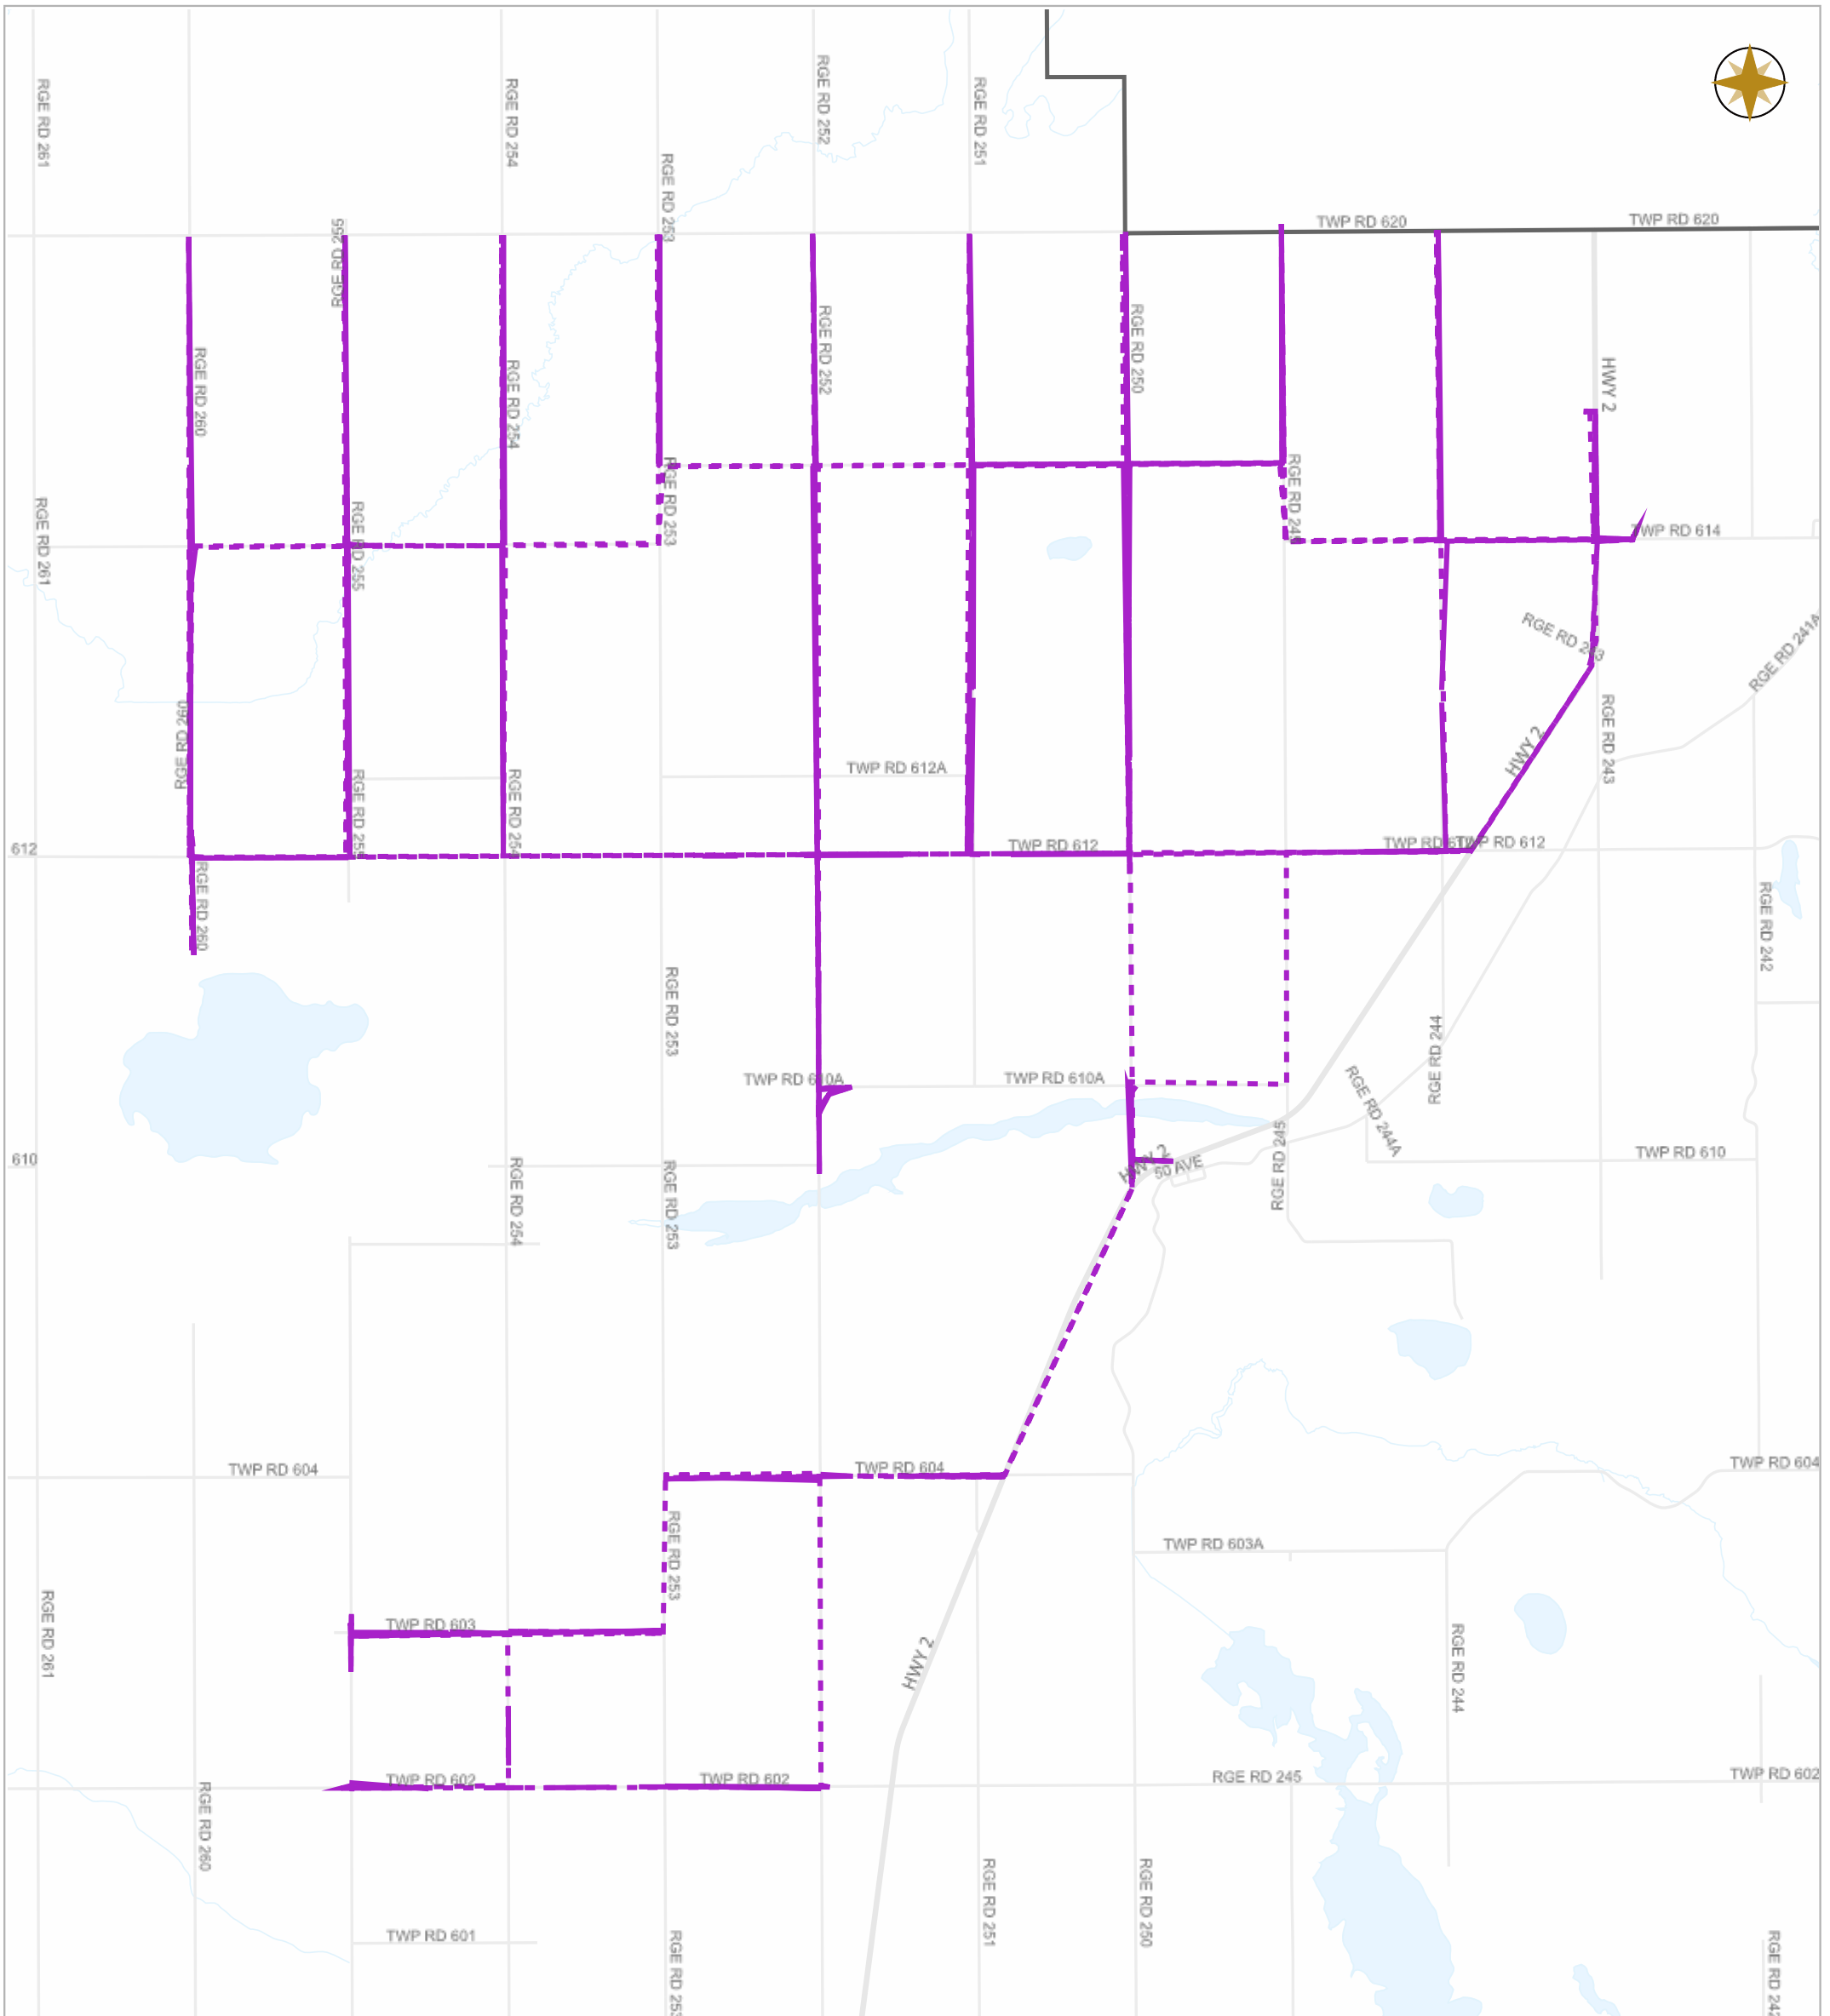

Scale

Legend

- Work Layers (Speed 1~12 mile/h)
- Tracking
- Roads

WESTLOCK COUNTY MAP

Map Projection: 3TM 114W NAD 83

10336 - 106 Street
Westlock, Alberta T7P 2G1

Tel: 780-349-3346
Toll Free: 1-877-349-5880
Fax: 780-349-2012

Date: Mar.27, 2023