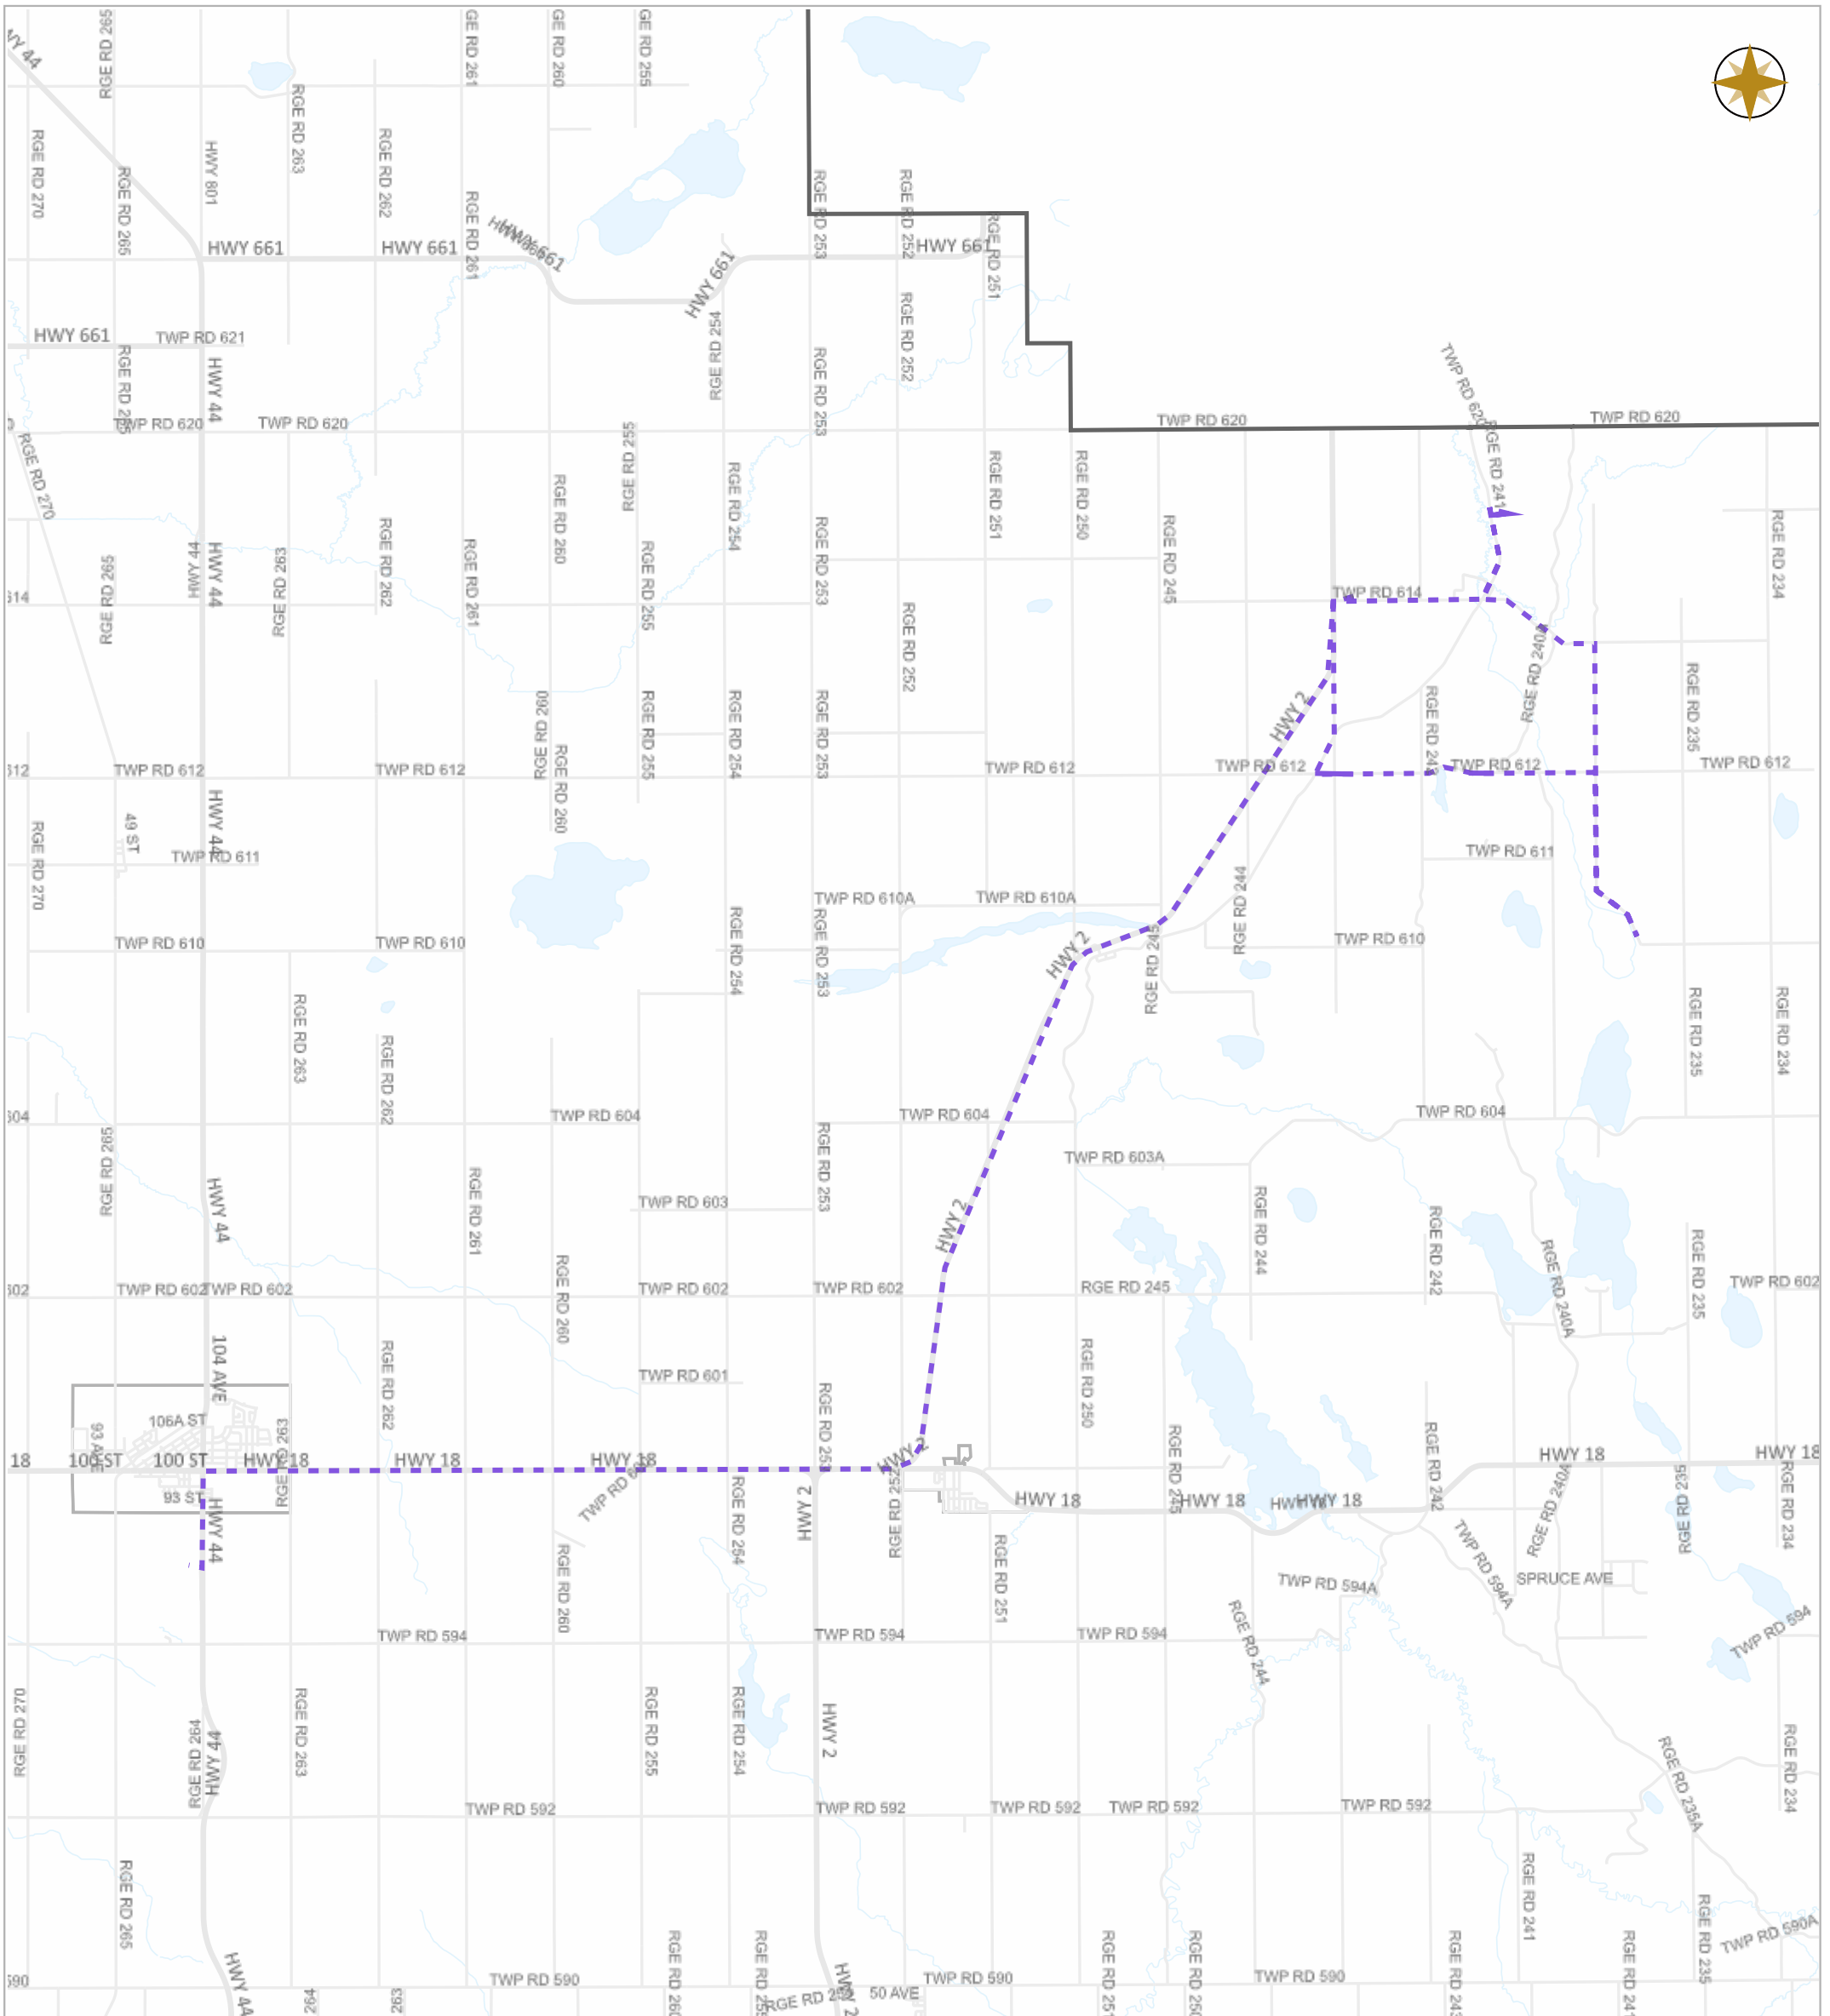

Legend

- Work Layers (Speed 1~12 mile/h)
- - - Tracking
- Roads

WESTLOCK COUNTY MAP

Map Projection: 3TM 114W NAD 83

10336 – 106 Street
Westlock, Alberta T7P 2G1

Tel: 780-349-3346
Toll Free: 1-877-349-5880
Fax: 780-349-2012

Date: Mar.27, 2023