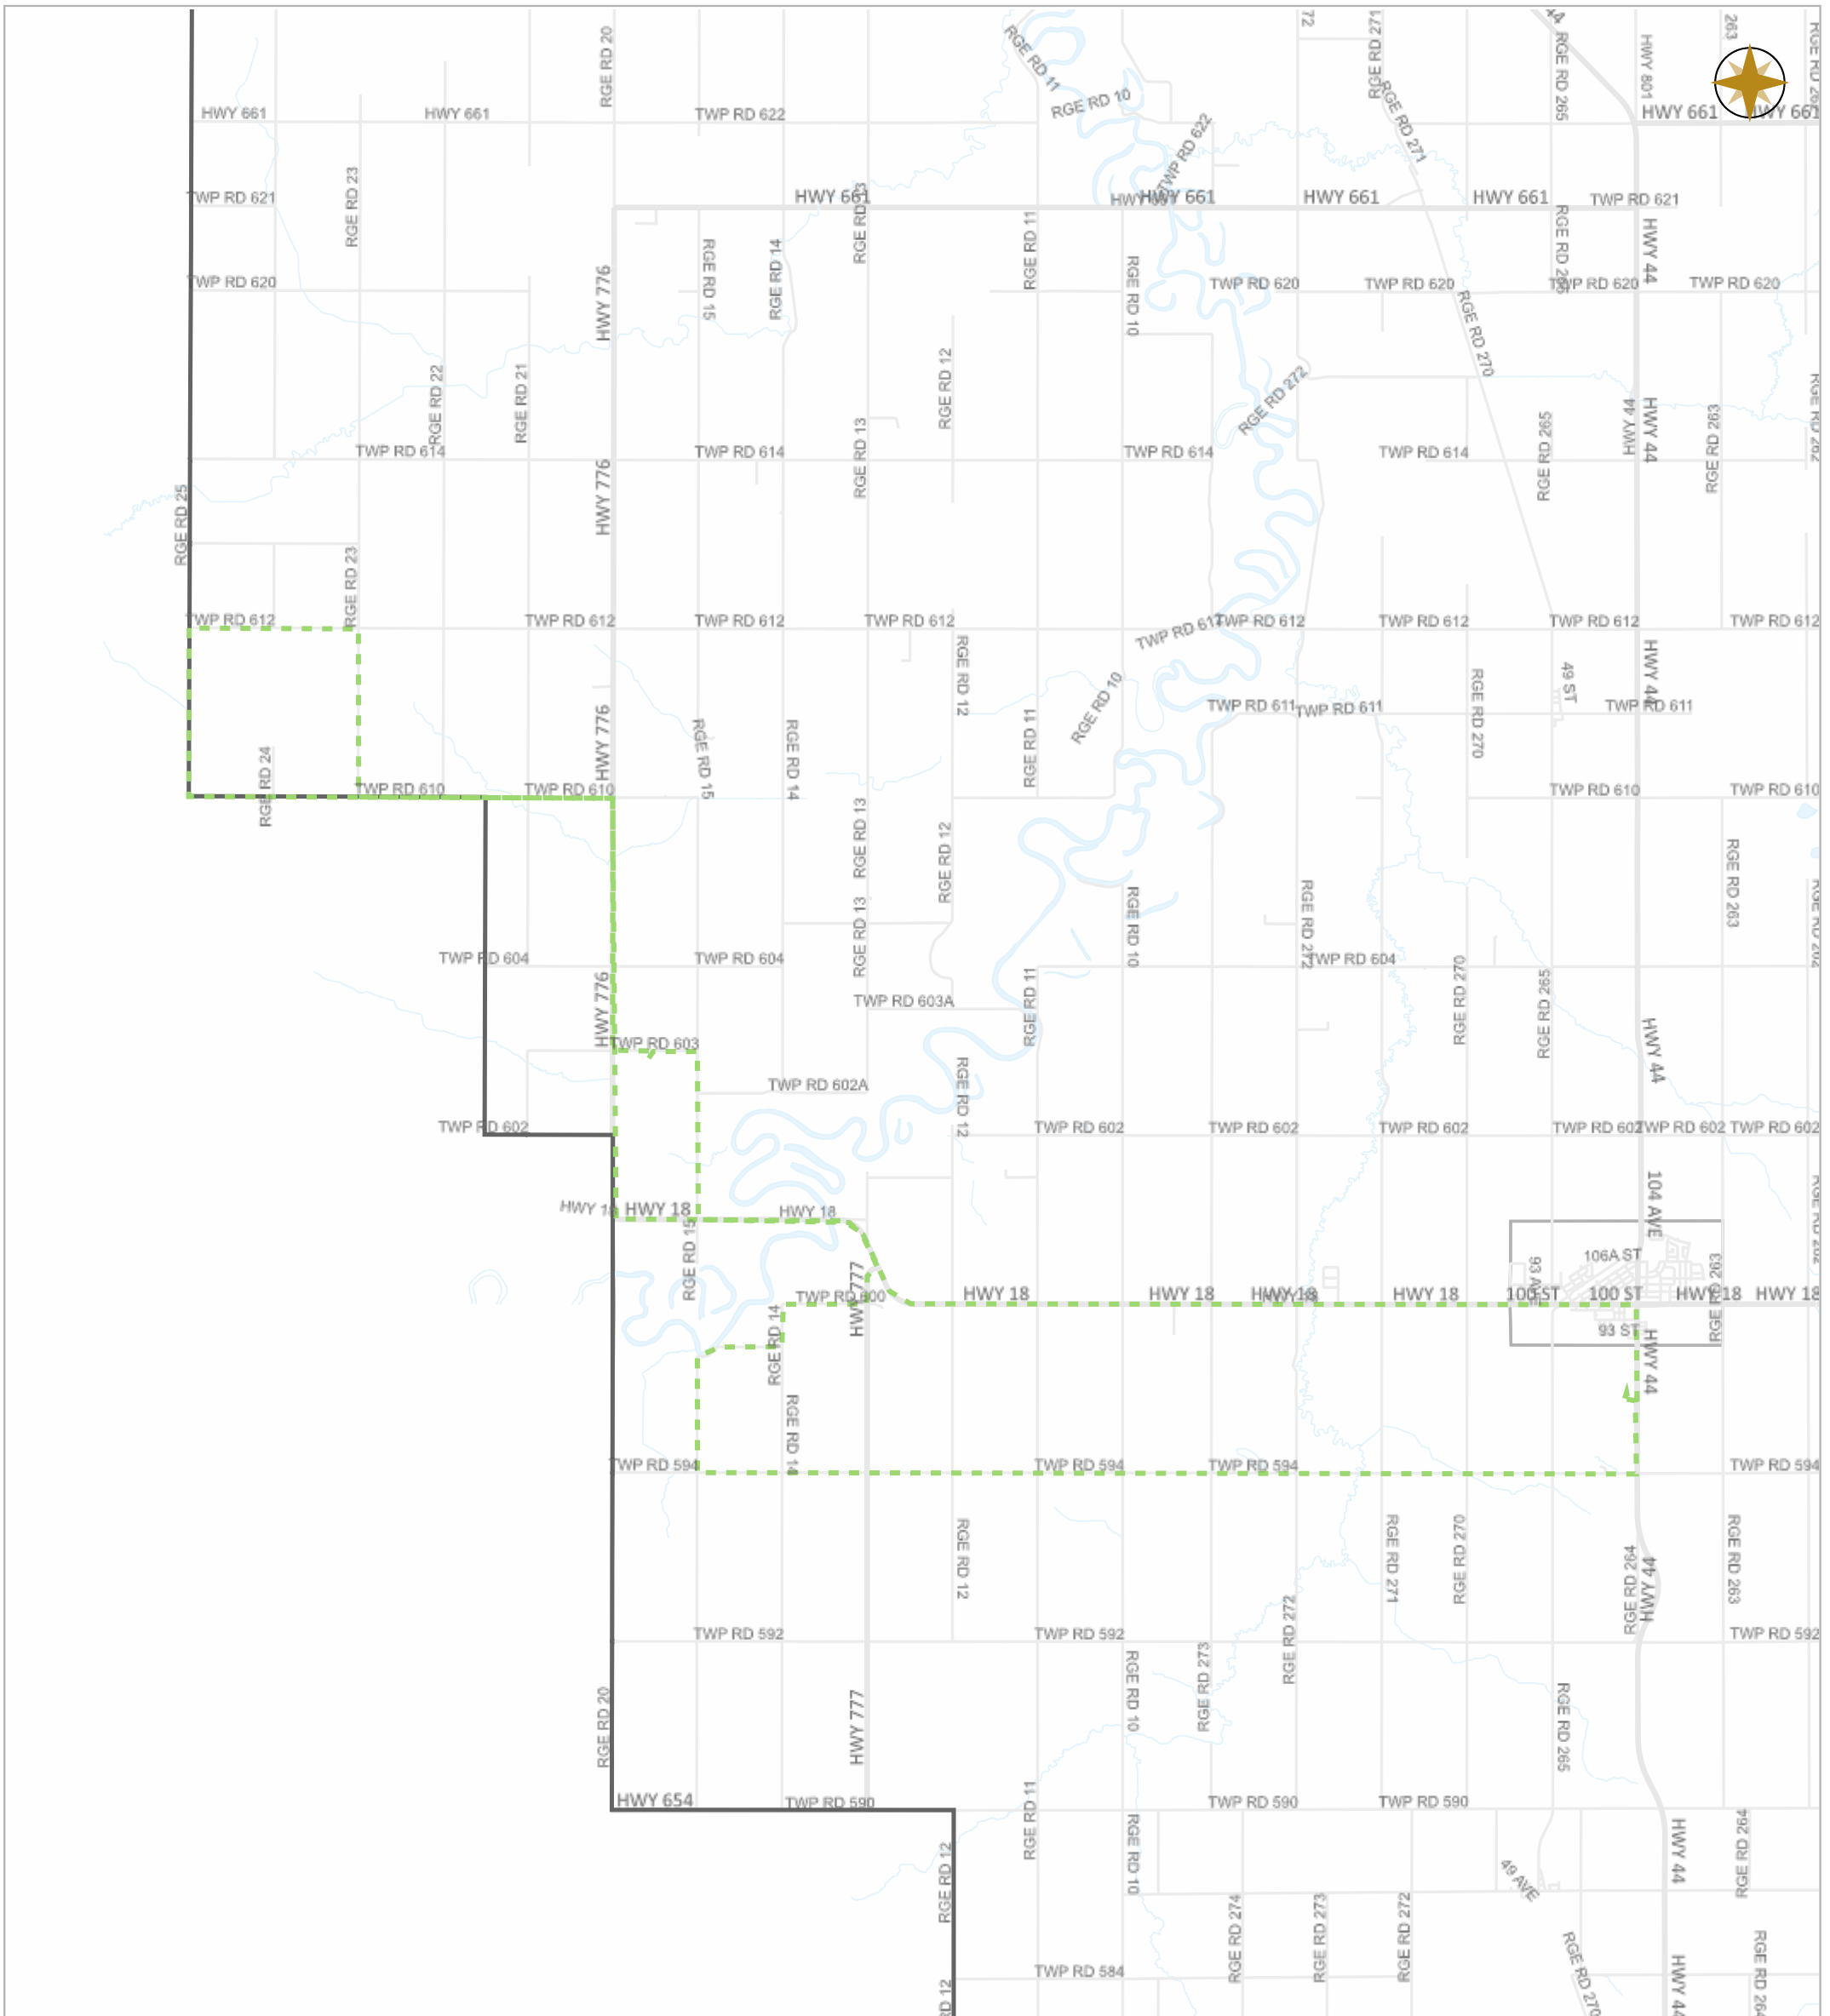

Legend

- Work Layers (Speed 1~12 mile/h)
- - - Tracking
- Roads

WESTLOCK COUNTY MAP

Map Projection: 3TM 114W NAD 83

10336 – 106 Street
Westlock, Alberta T7P 2G1

Tel: 780-349-3346
Toll Free: 1-877-349-5880
Fax: 780-349-2012

Date: Mar.27, 2023