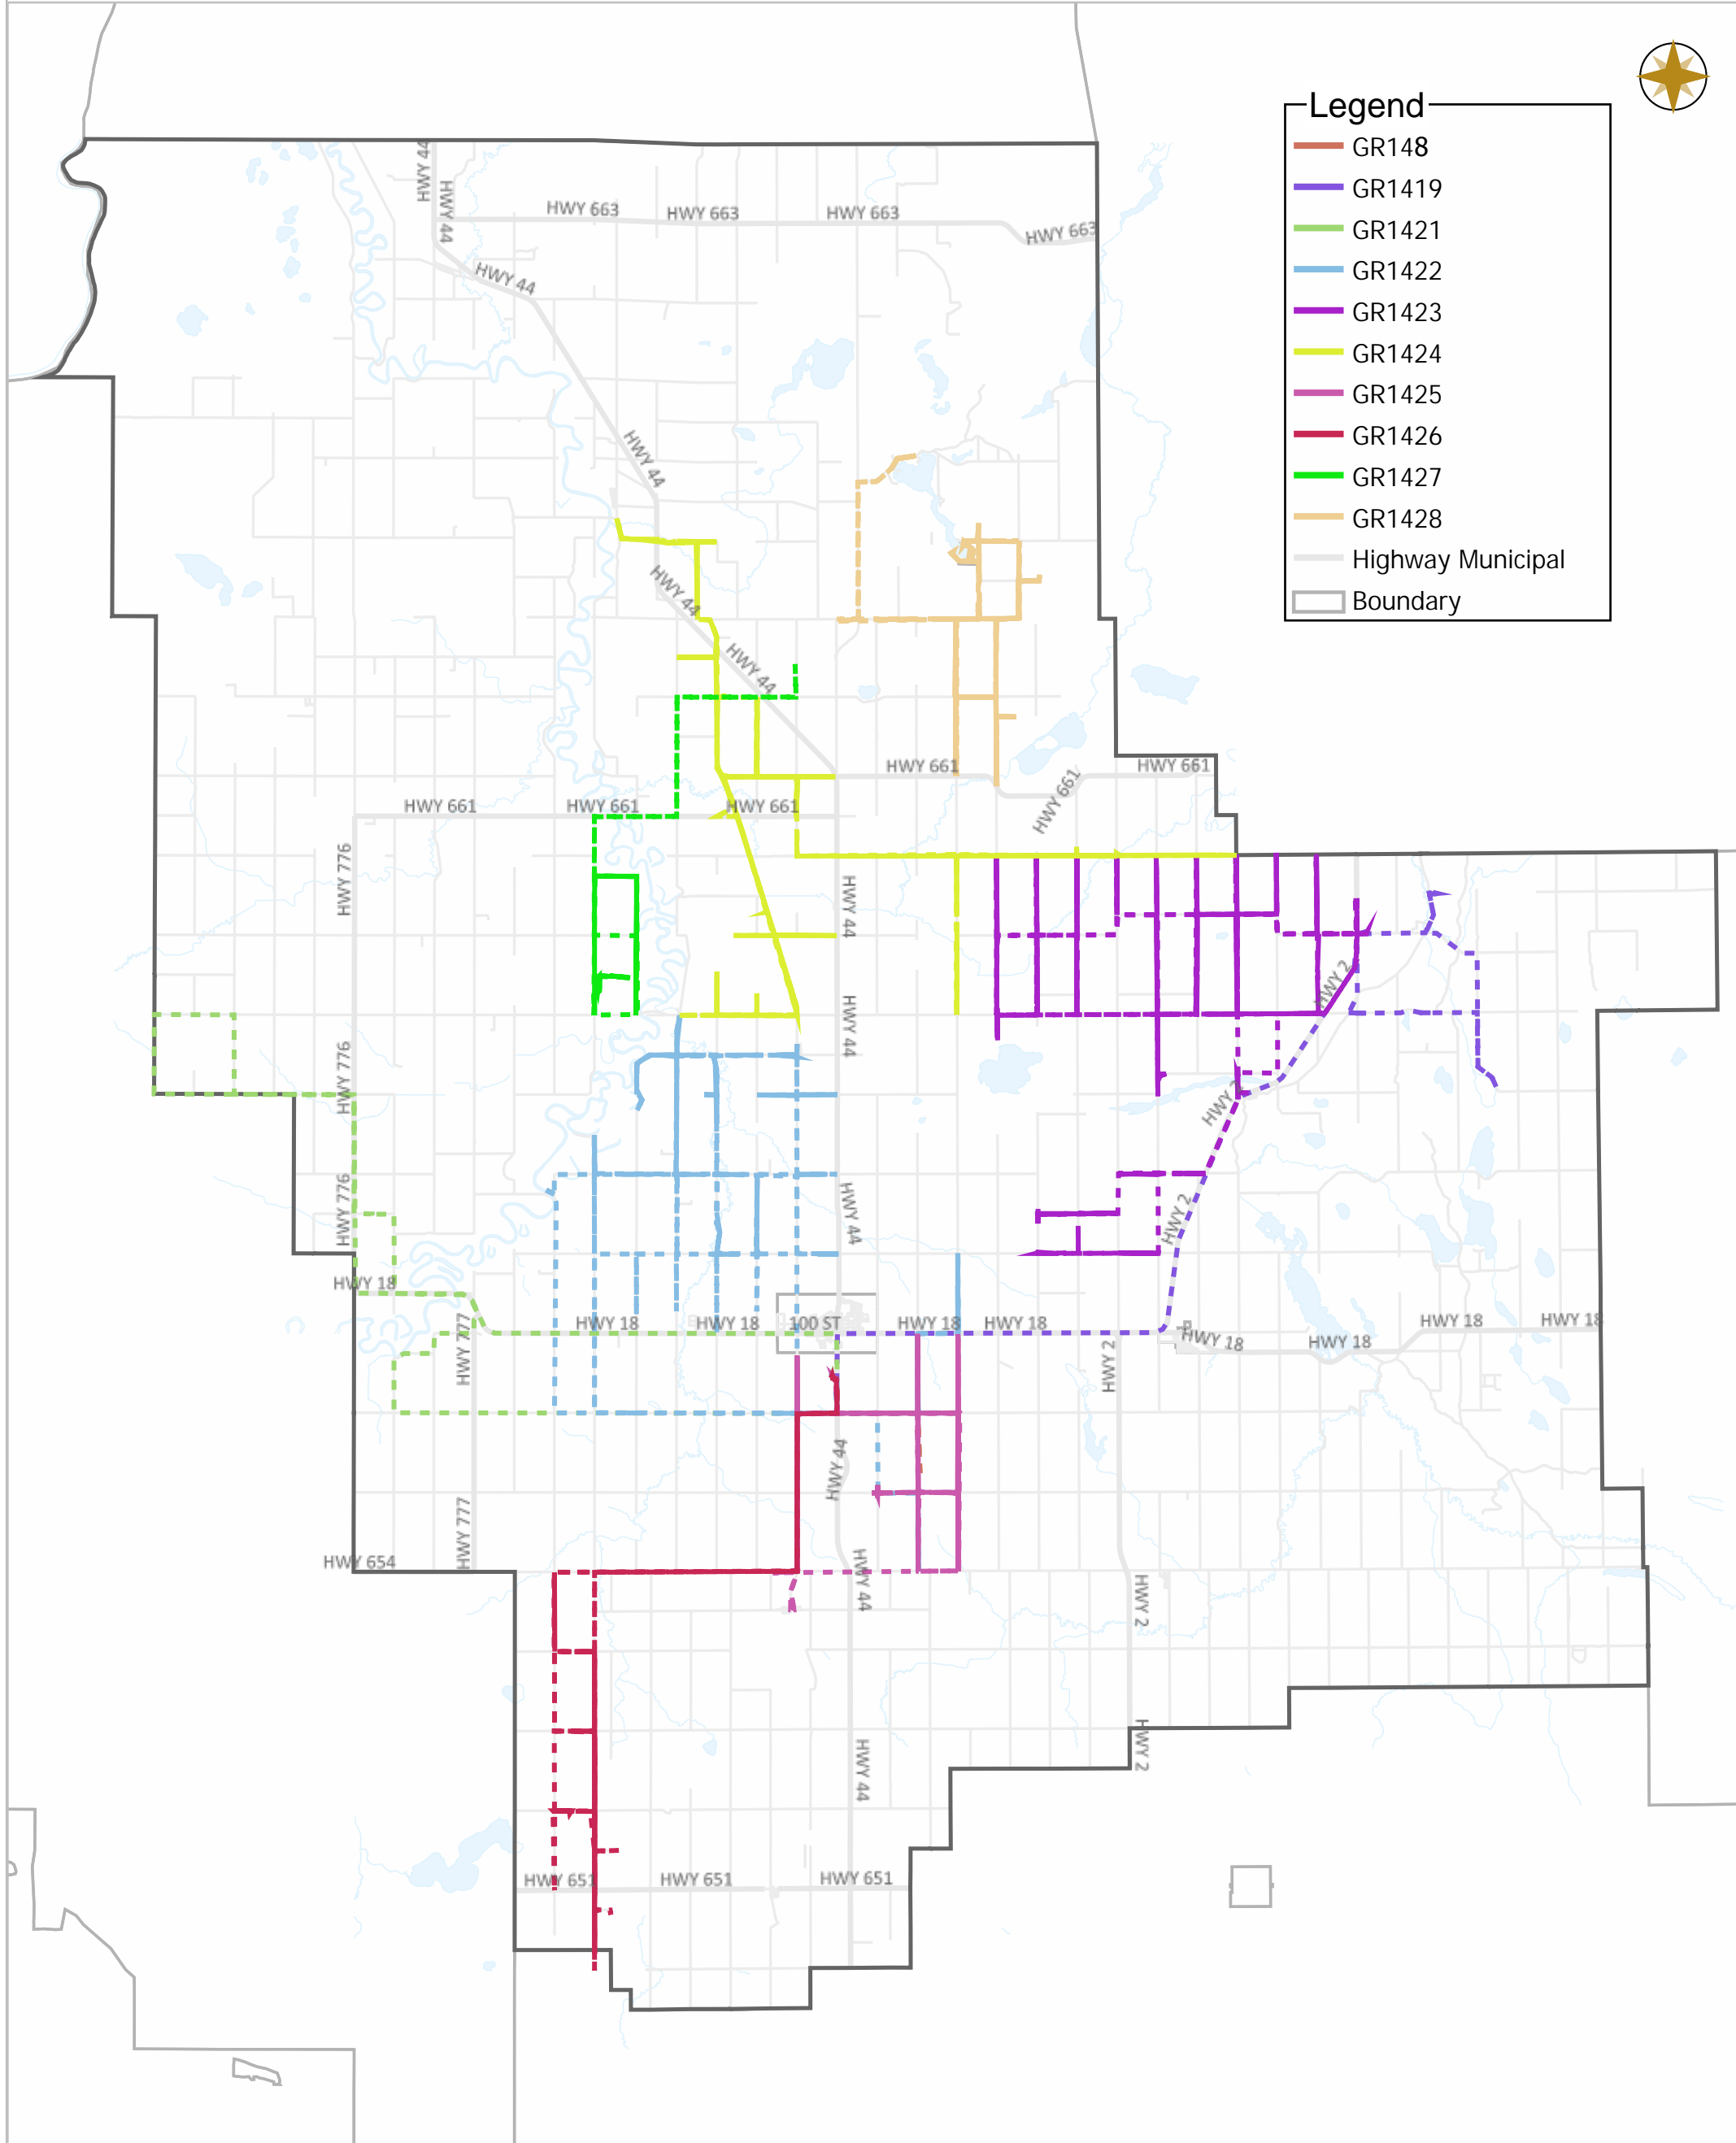

WESTLOCK COUNTY - WEEKLY GRADING REPORT

03-19-2023 ~ 03-25-2023

Legend

- GR148
- GR1419
- GR1421
- GR1422
- GR1423
- GR1424
- GR1425
- GR1426
- GR1427
- GR1428
- Highway Municipal
- Boundary

Scale

WESTLOCK COUNTY MAP

10336 – 106 Street
Westlock, Alberta T7P 2G1
Tel: 780-349-3346
Toll Free: 1-877-349-5880
Fax: 780-349-2012

Map Projection: 3TM 114W NAD 83

Date: Mar.27, 2023

Scale

Legend

- Work Layers (Speed 1~12 mile/h)
- - - Tracking
- Roads