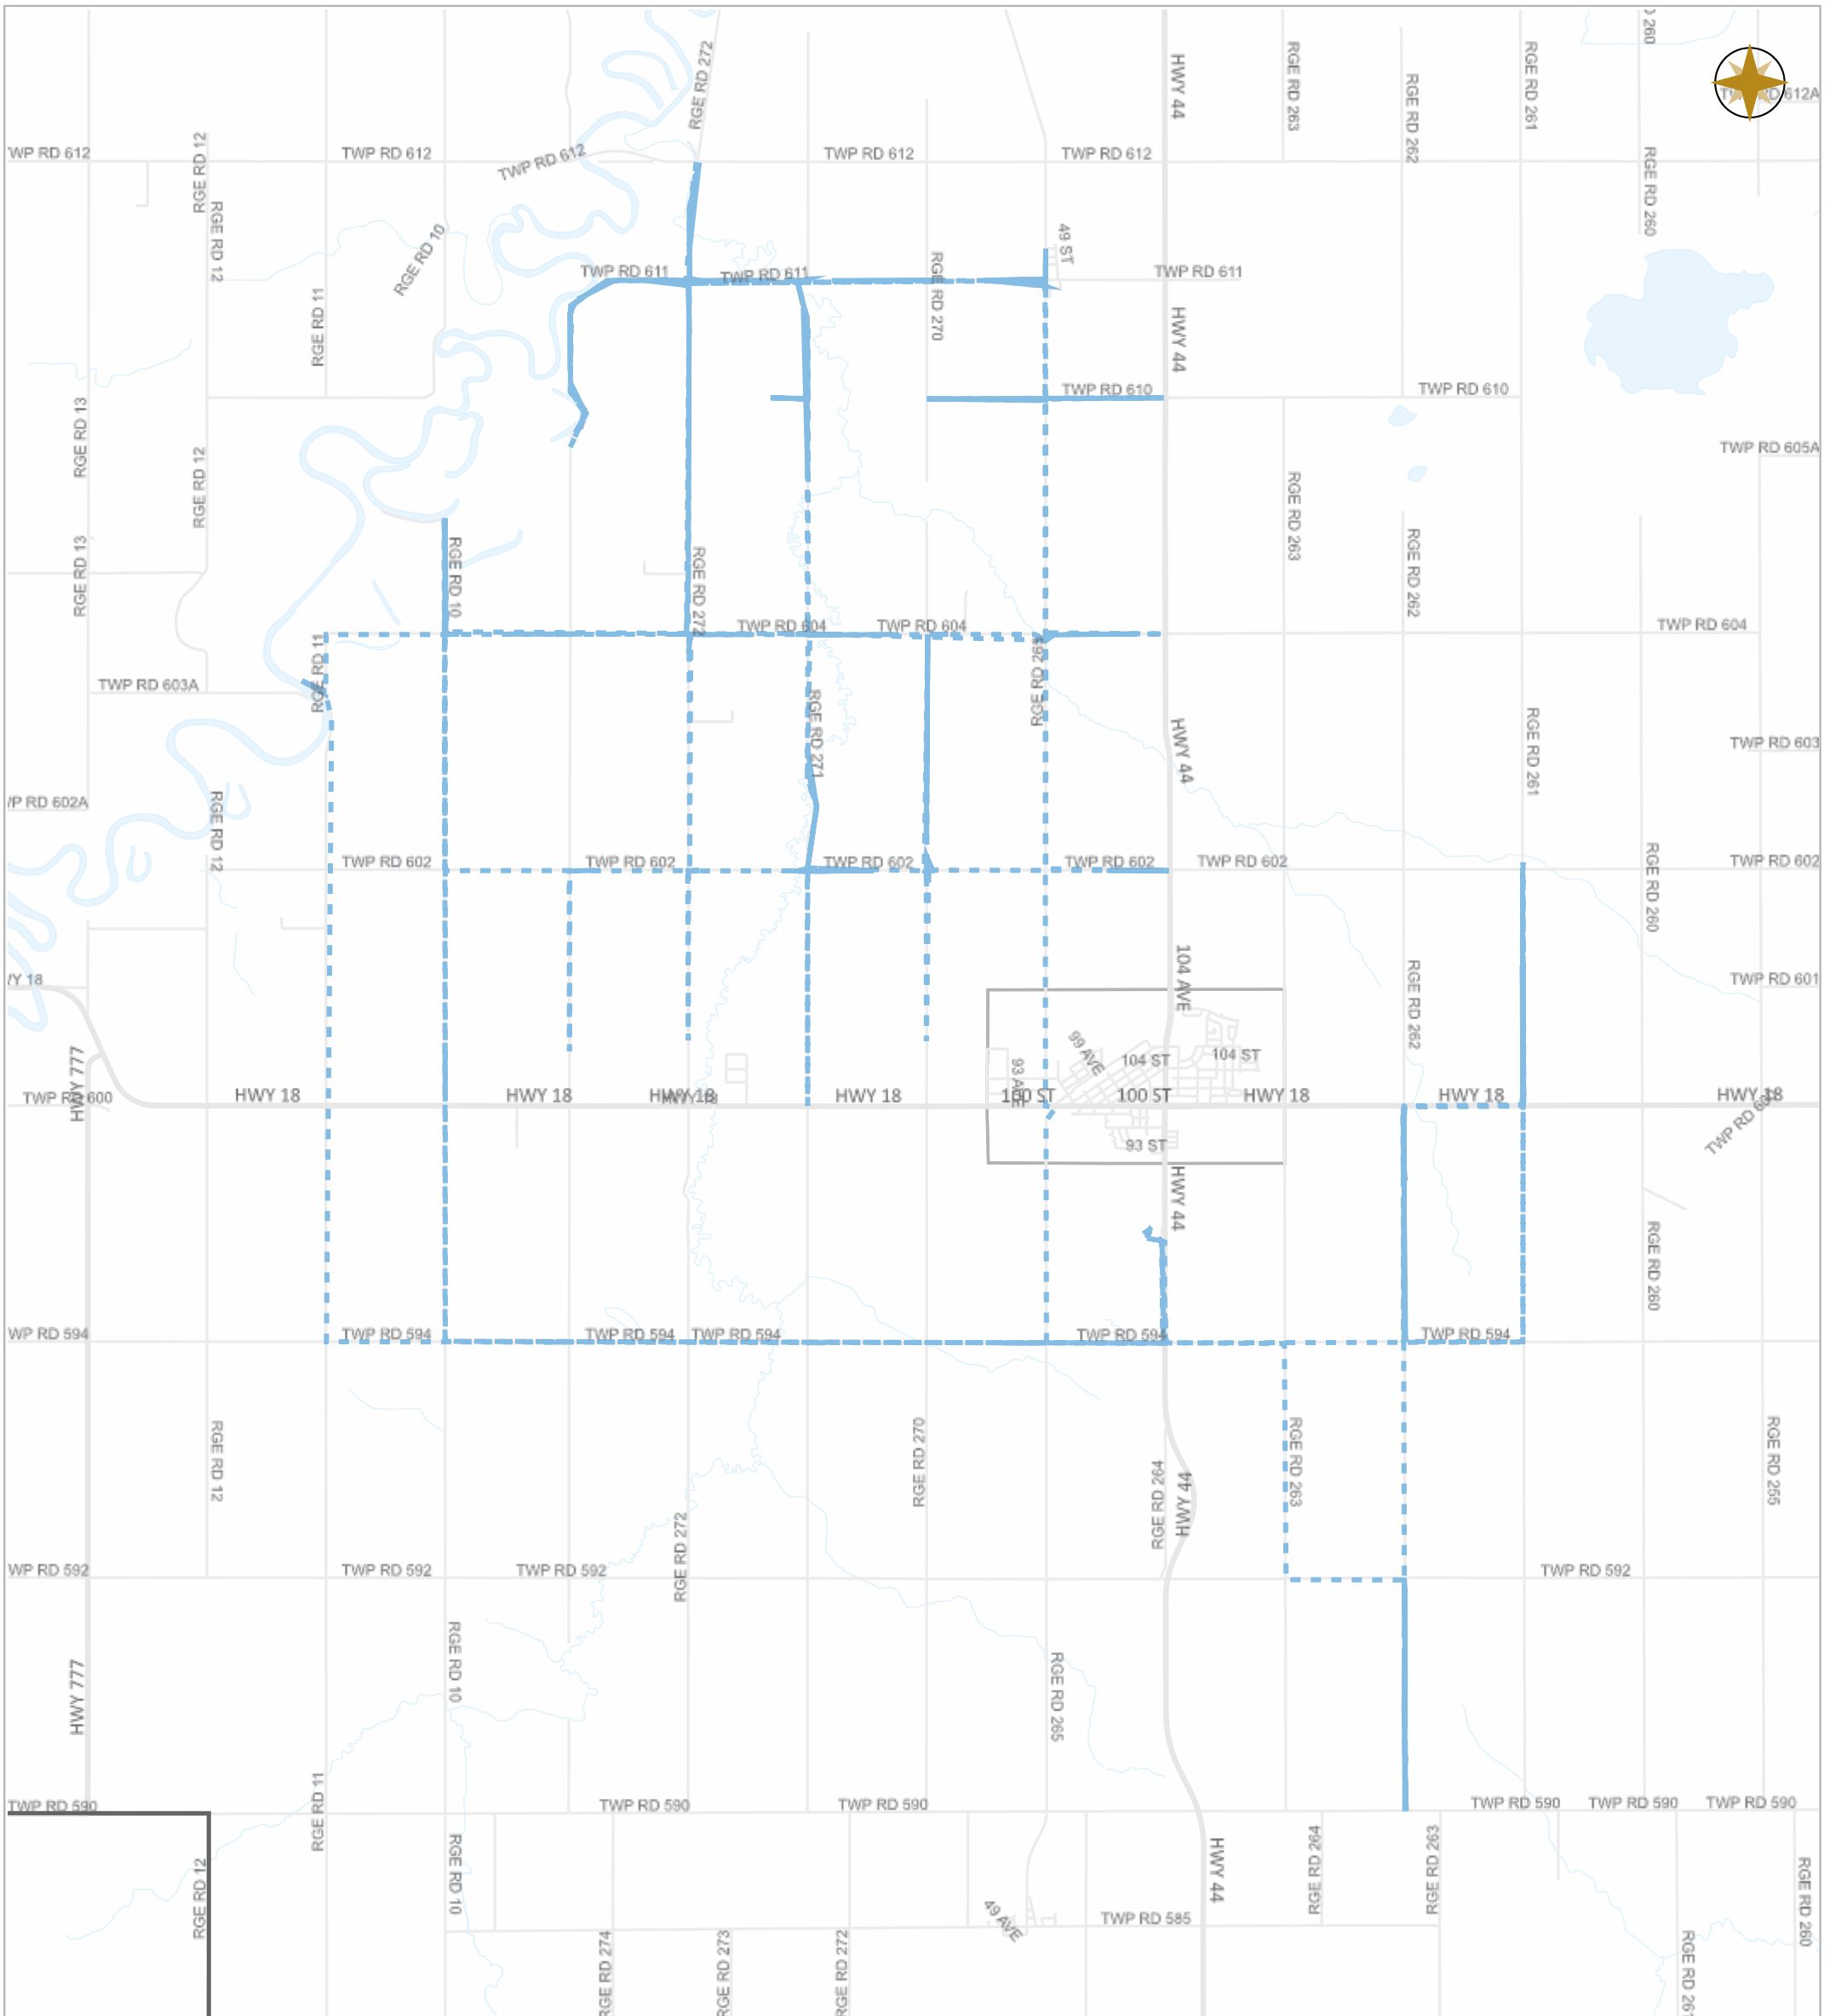

Scale

Legend

- Work Layers (Speed 1~12 mile/h)
- - - Tracking
- Roads

WESTLOCK COUNTY MAP

Map Projection: 3TM 114W NAD 83

10336 – 106 Street
Westlock, Alberta T7P 2G1

Tel: 780-349-3346
Toll Free: 1-877-349-5880
Fax: 780-349-2012

Date: Mar.27, 2023