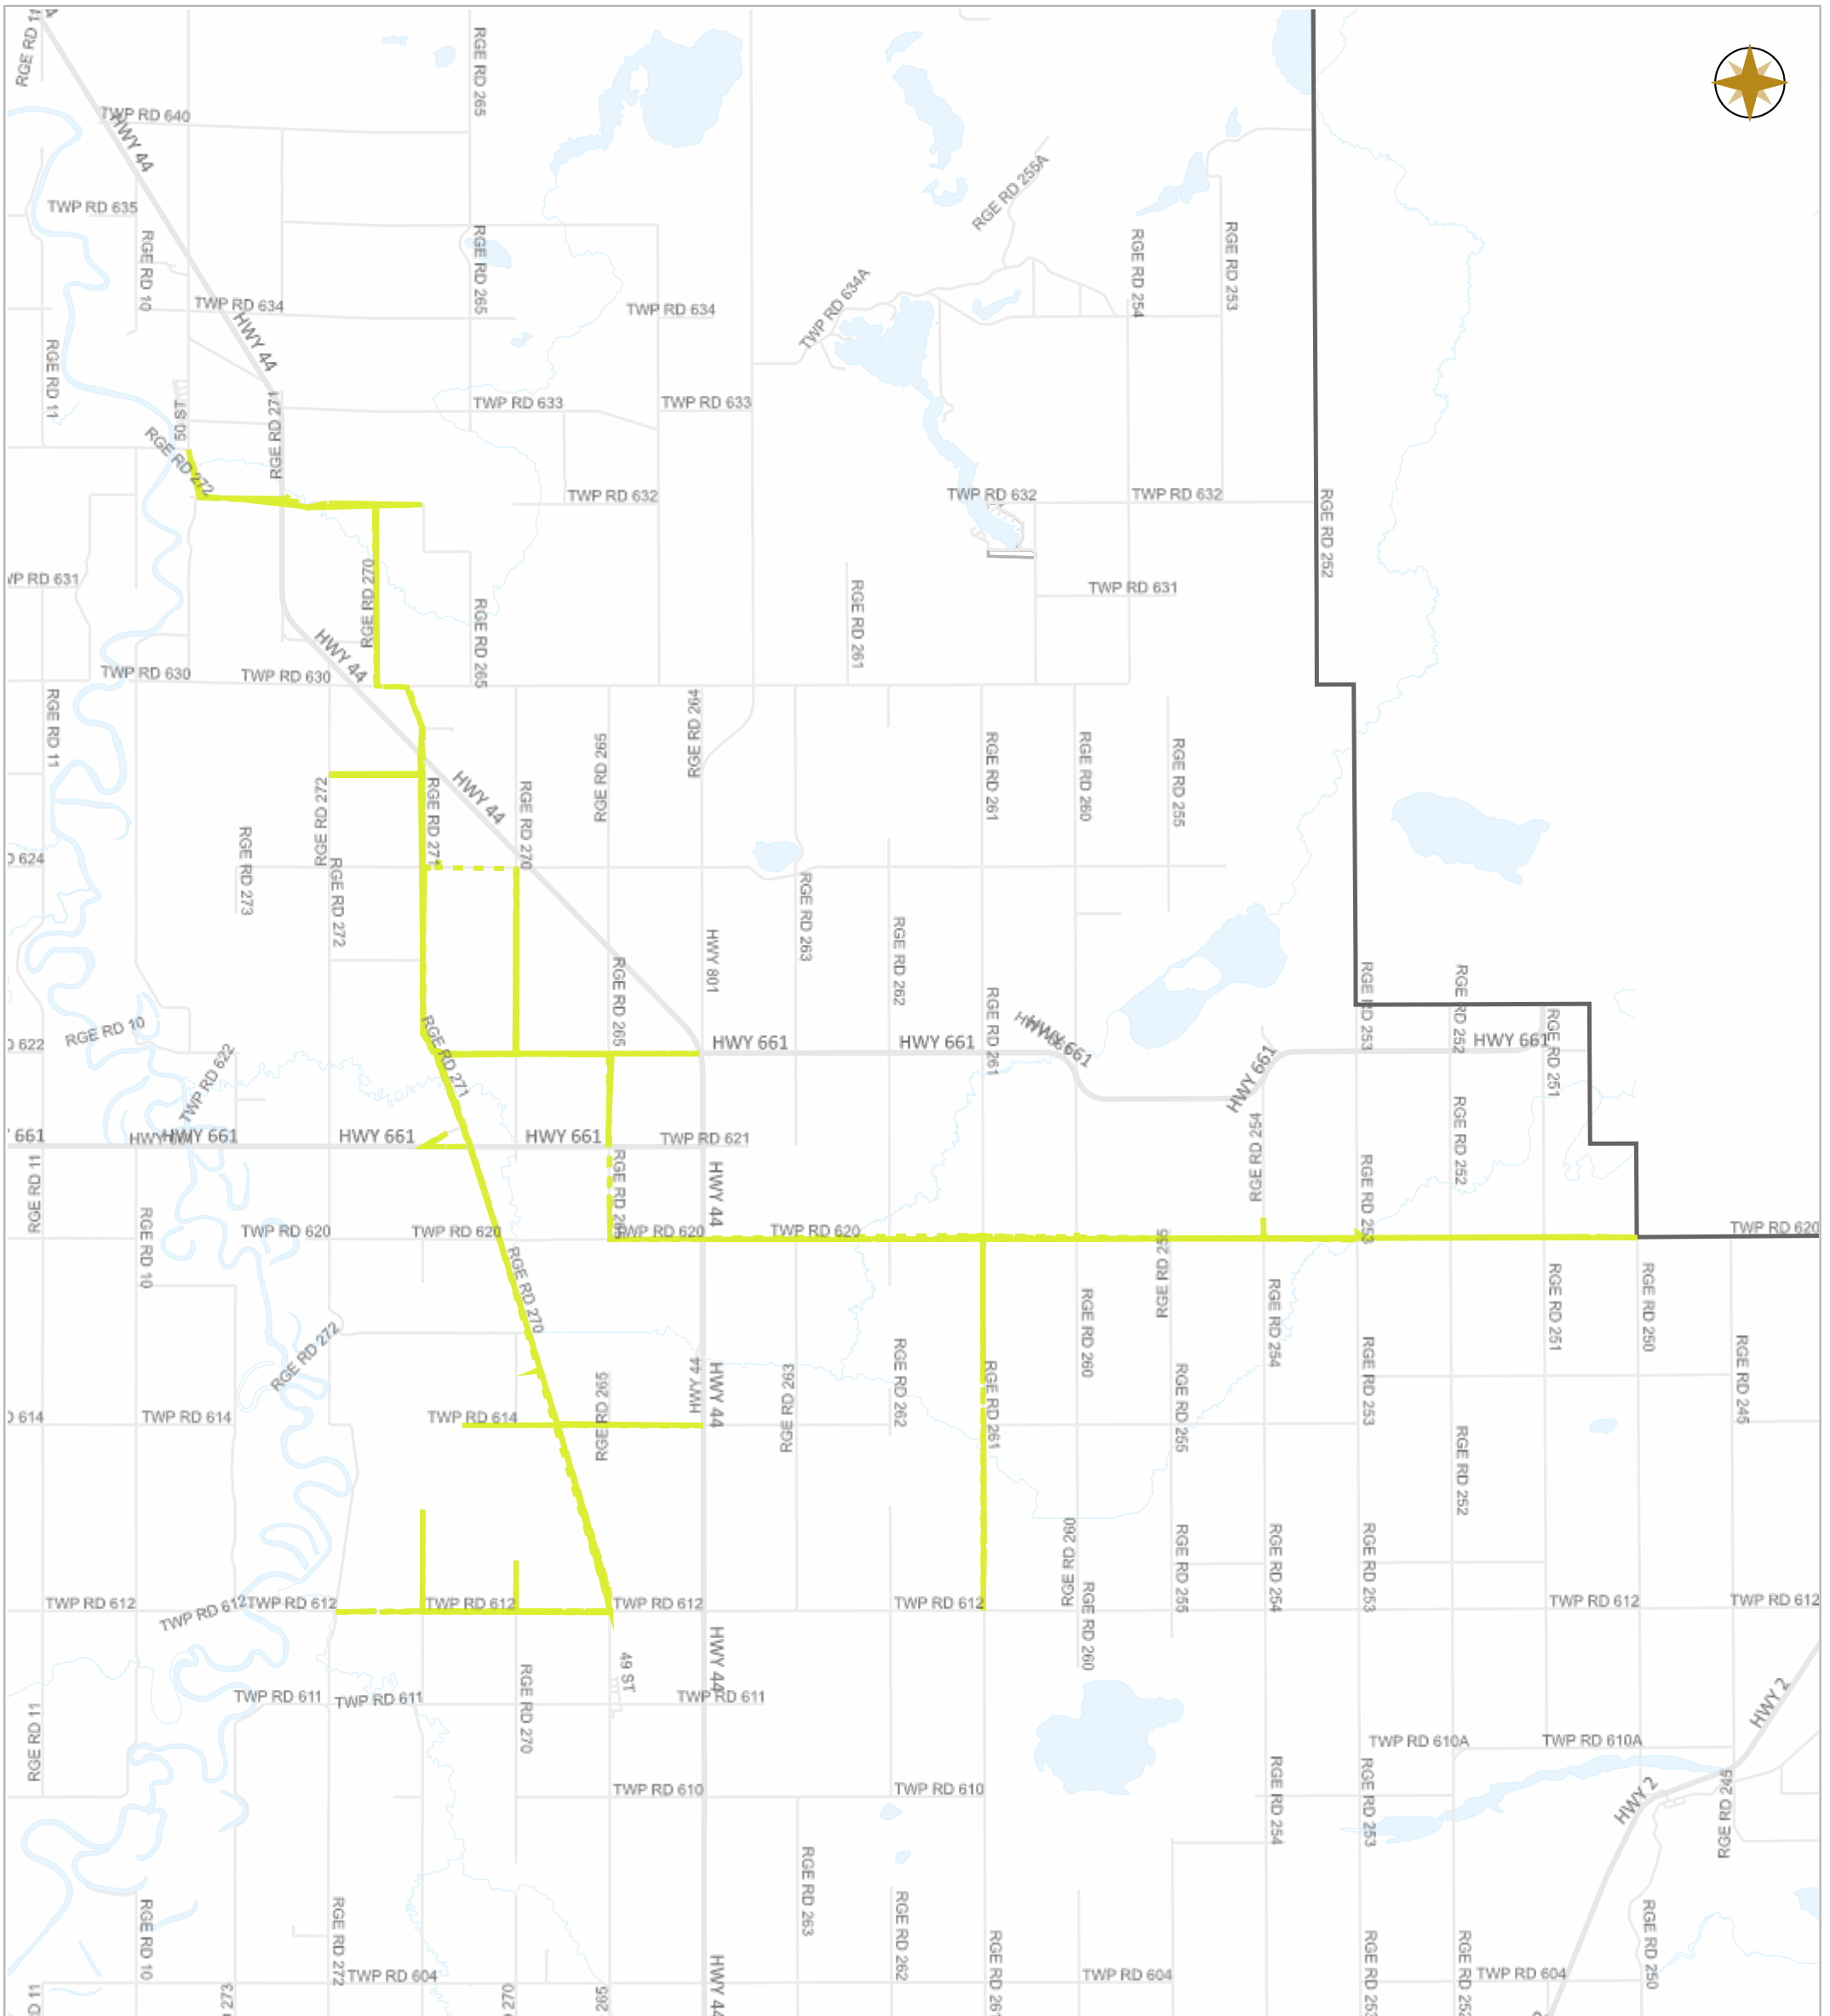

Legend

- Work Layers (Speed 1~12 mile/h)
- - - Tracking
- Roads

WESTLOCK COUNTY MAP

Map Projection: 3TM 114W NAD 83

10336 – 106 Street
Westlock, Alberta T7P 2G1

Tel: 780-349-3346
Toll Free: 1-877-349-5880
Fax: 780-349-2012

Date: Mar.27, 2023