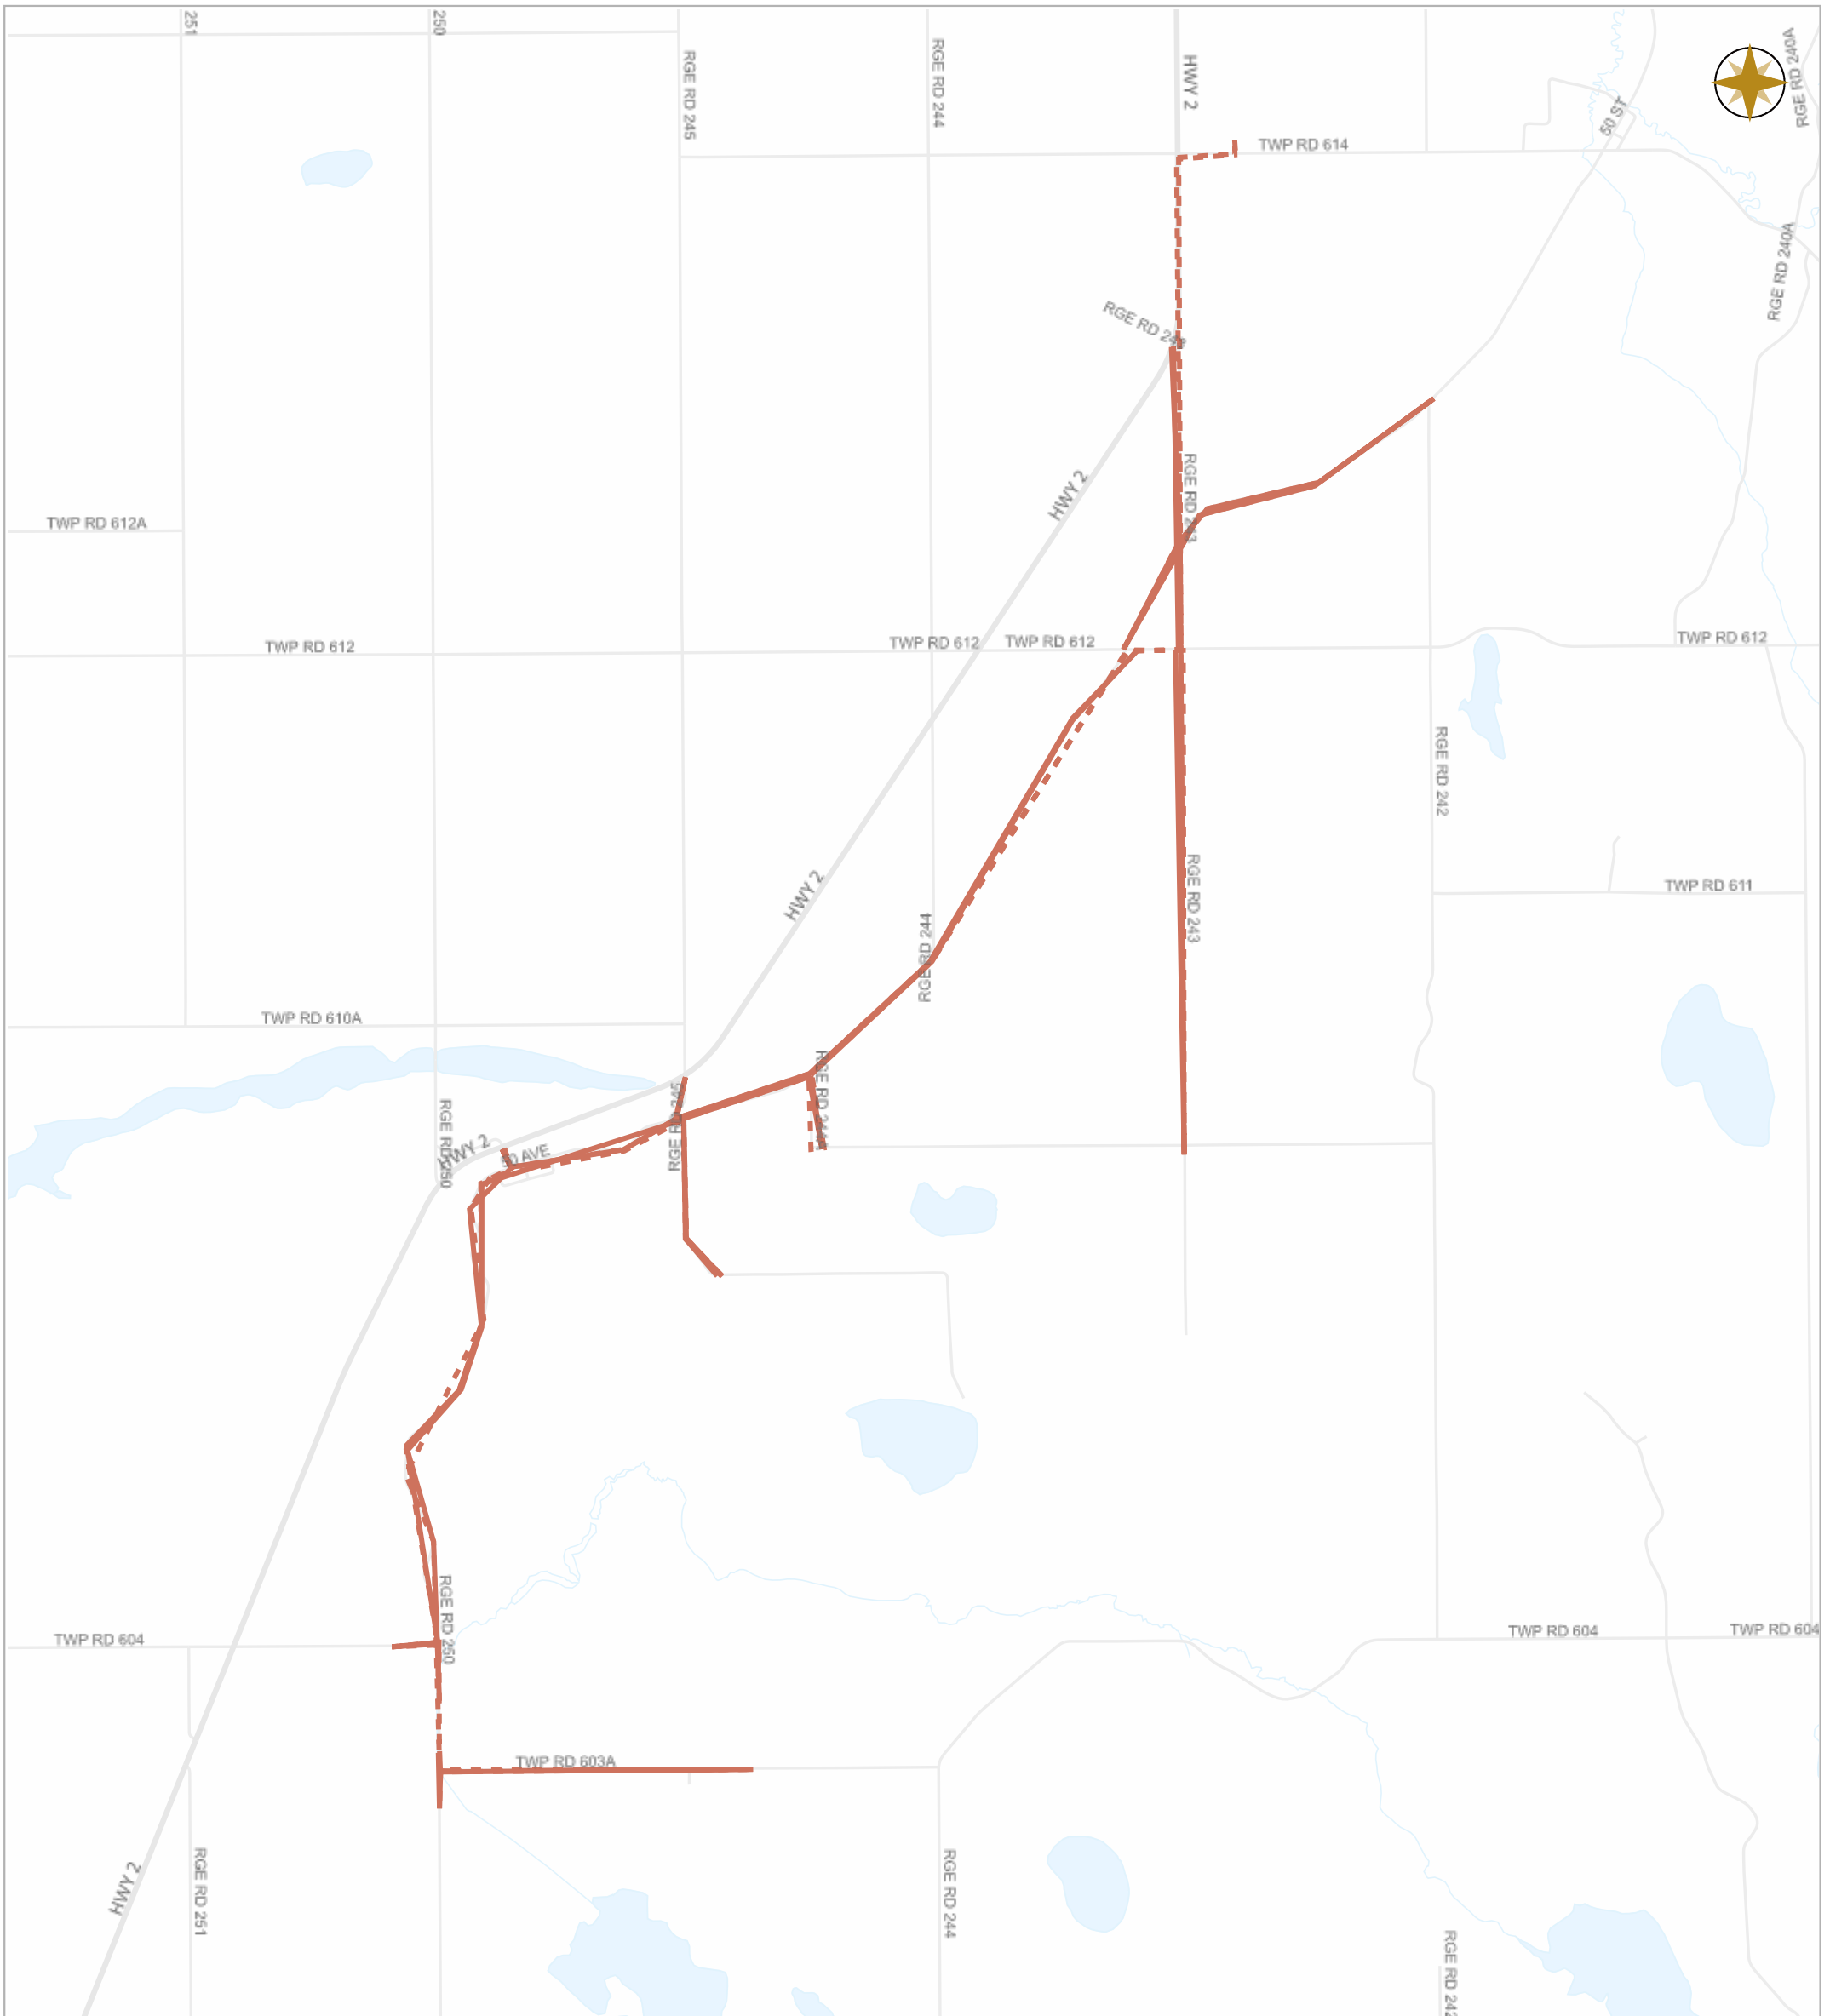

WESTLOCK COUNTY - WEEKLY GRADING REPORT

01-29-2023 ~ 02-04-2023

Legend

- GR1419
- GR1420
- GR1421
- GR1423
- Highway Municipal
- Boundary

Scale

WESTLOCK COUNTY MAP

10336 – 106 Street
 Westlock, Alberta T7P 2G1
 Tel: 780-349-3346
 Toll Free: 1-877-349-5880
 Fax: 780-349-2012

Map Projection: 3TM 114W NAD 83

Date: Feb.06, 2023

Scale

Legend

- Work Layers (Speed 1~12 mile/h)
- - - Tracking
- Roads

WESTLOCK COUNTY MAP

Map Projection: 3TM 114W NAD 83

10336 – 106 Street
 Westlock, Alberta T7P 2G1
 Tel: 780-349-3346
 Toll Free: 1-877-349-5880
 Fax: 780-349-2012