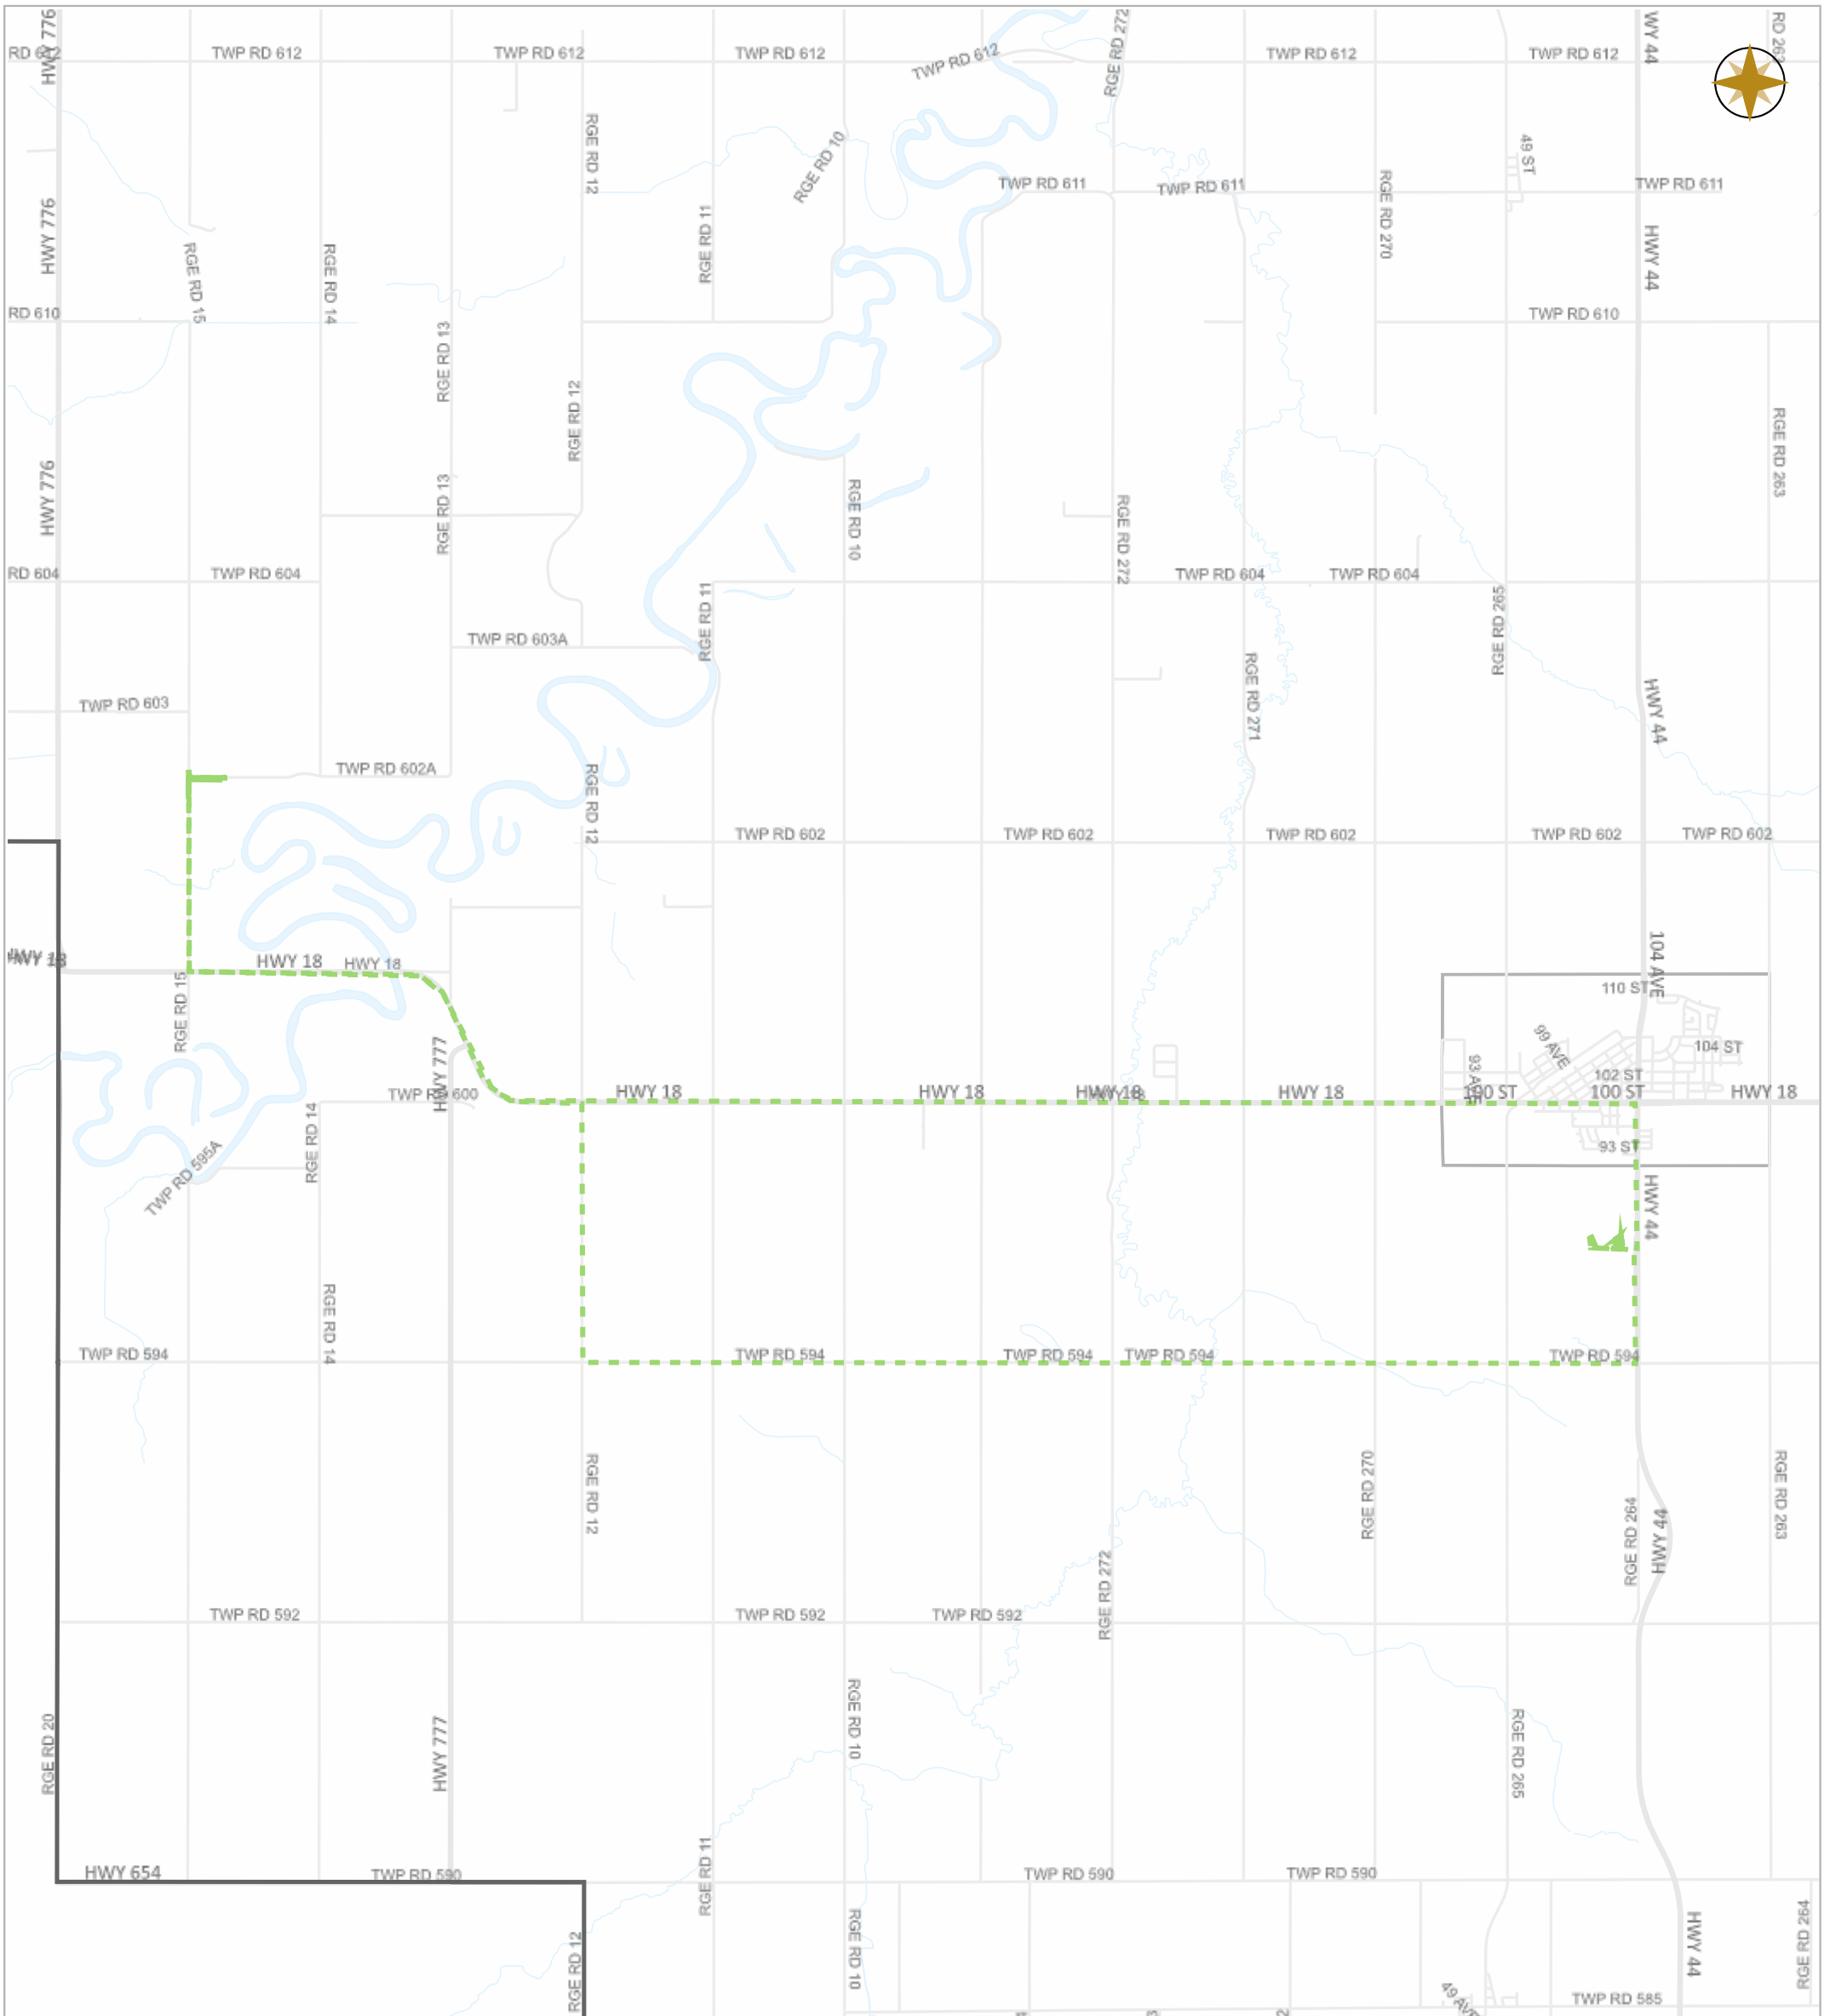

Date: Feb.06, 2023

Scale

Legend

- Work Layers (Speed 1~12 mile/h)
- - - Tracking
- Roads

WESTLOCK COUNTY MAP

Map Projection: 3TM 114W NAD 83

10336 - 106 Street
Westlock, Alberta T7P 2G1

Tel: 780-349-3346
Toll Free: 1-877-349-5880
Fax: 780-349-2012

Date: Feb.06, 2023

Scale

- Legend**
- Work Layers (Speed 1~12 mile/h)
 - - - Tracking
 - Roads

WESTLOCK COUNTY MAP

Map Projection: 3TM 114W NAD 83

10336 – 106 Street
Westlock, Alberta T7P 2G1
Tel: 780-349-3346
Toll Free: 1-877-349-5880
Fax: 780-349-2012

Date: Feb.06, 2023

Legend

- Work Layers (Speed 1~12 mile/h)
- - - Tracking
- Roads

WESTLOCK COUNTY MAP

Map Projection: 3TM 114W NAD 83

10336 – 106 Street
Westlock, Alberta T7P 2G1

Tel: 780-349-3346
Toll Free: 1-877-349-5880
Fax: 780-349-2012

Date: Feb.06, 2023