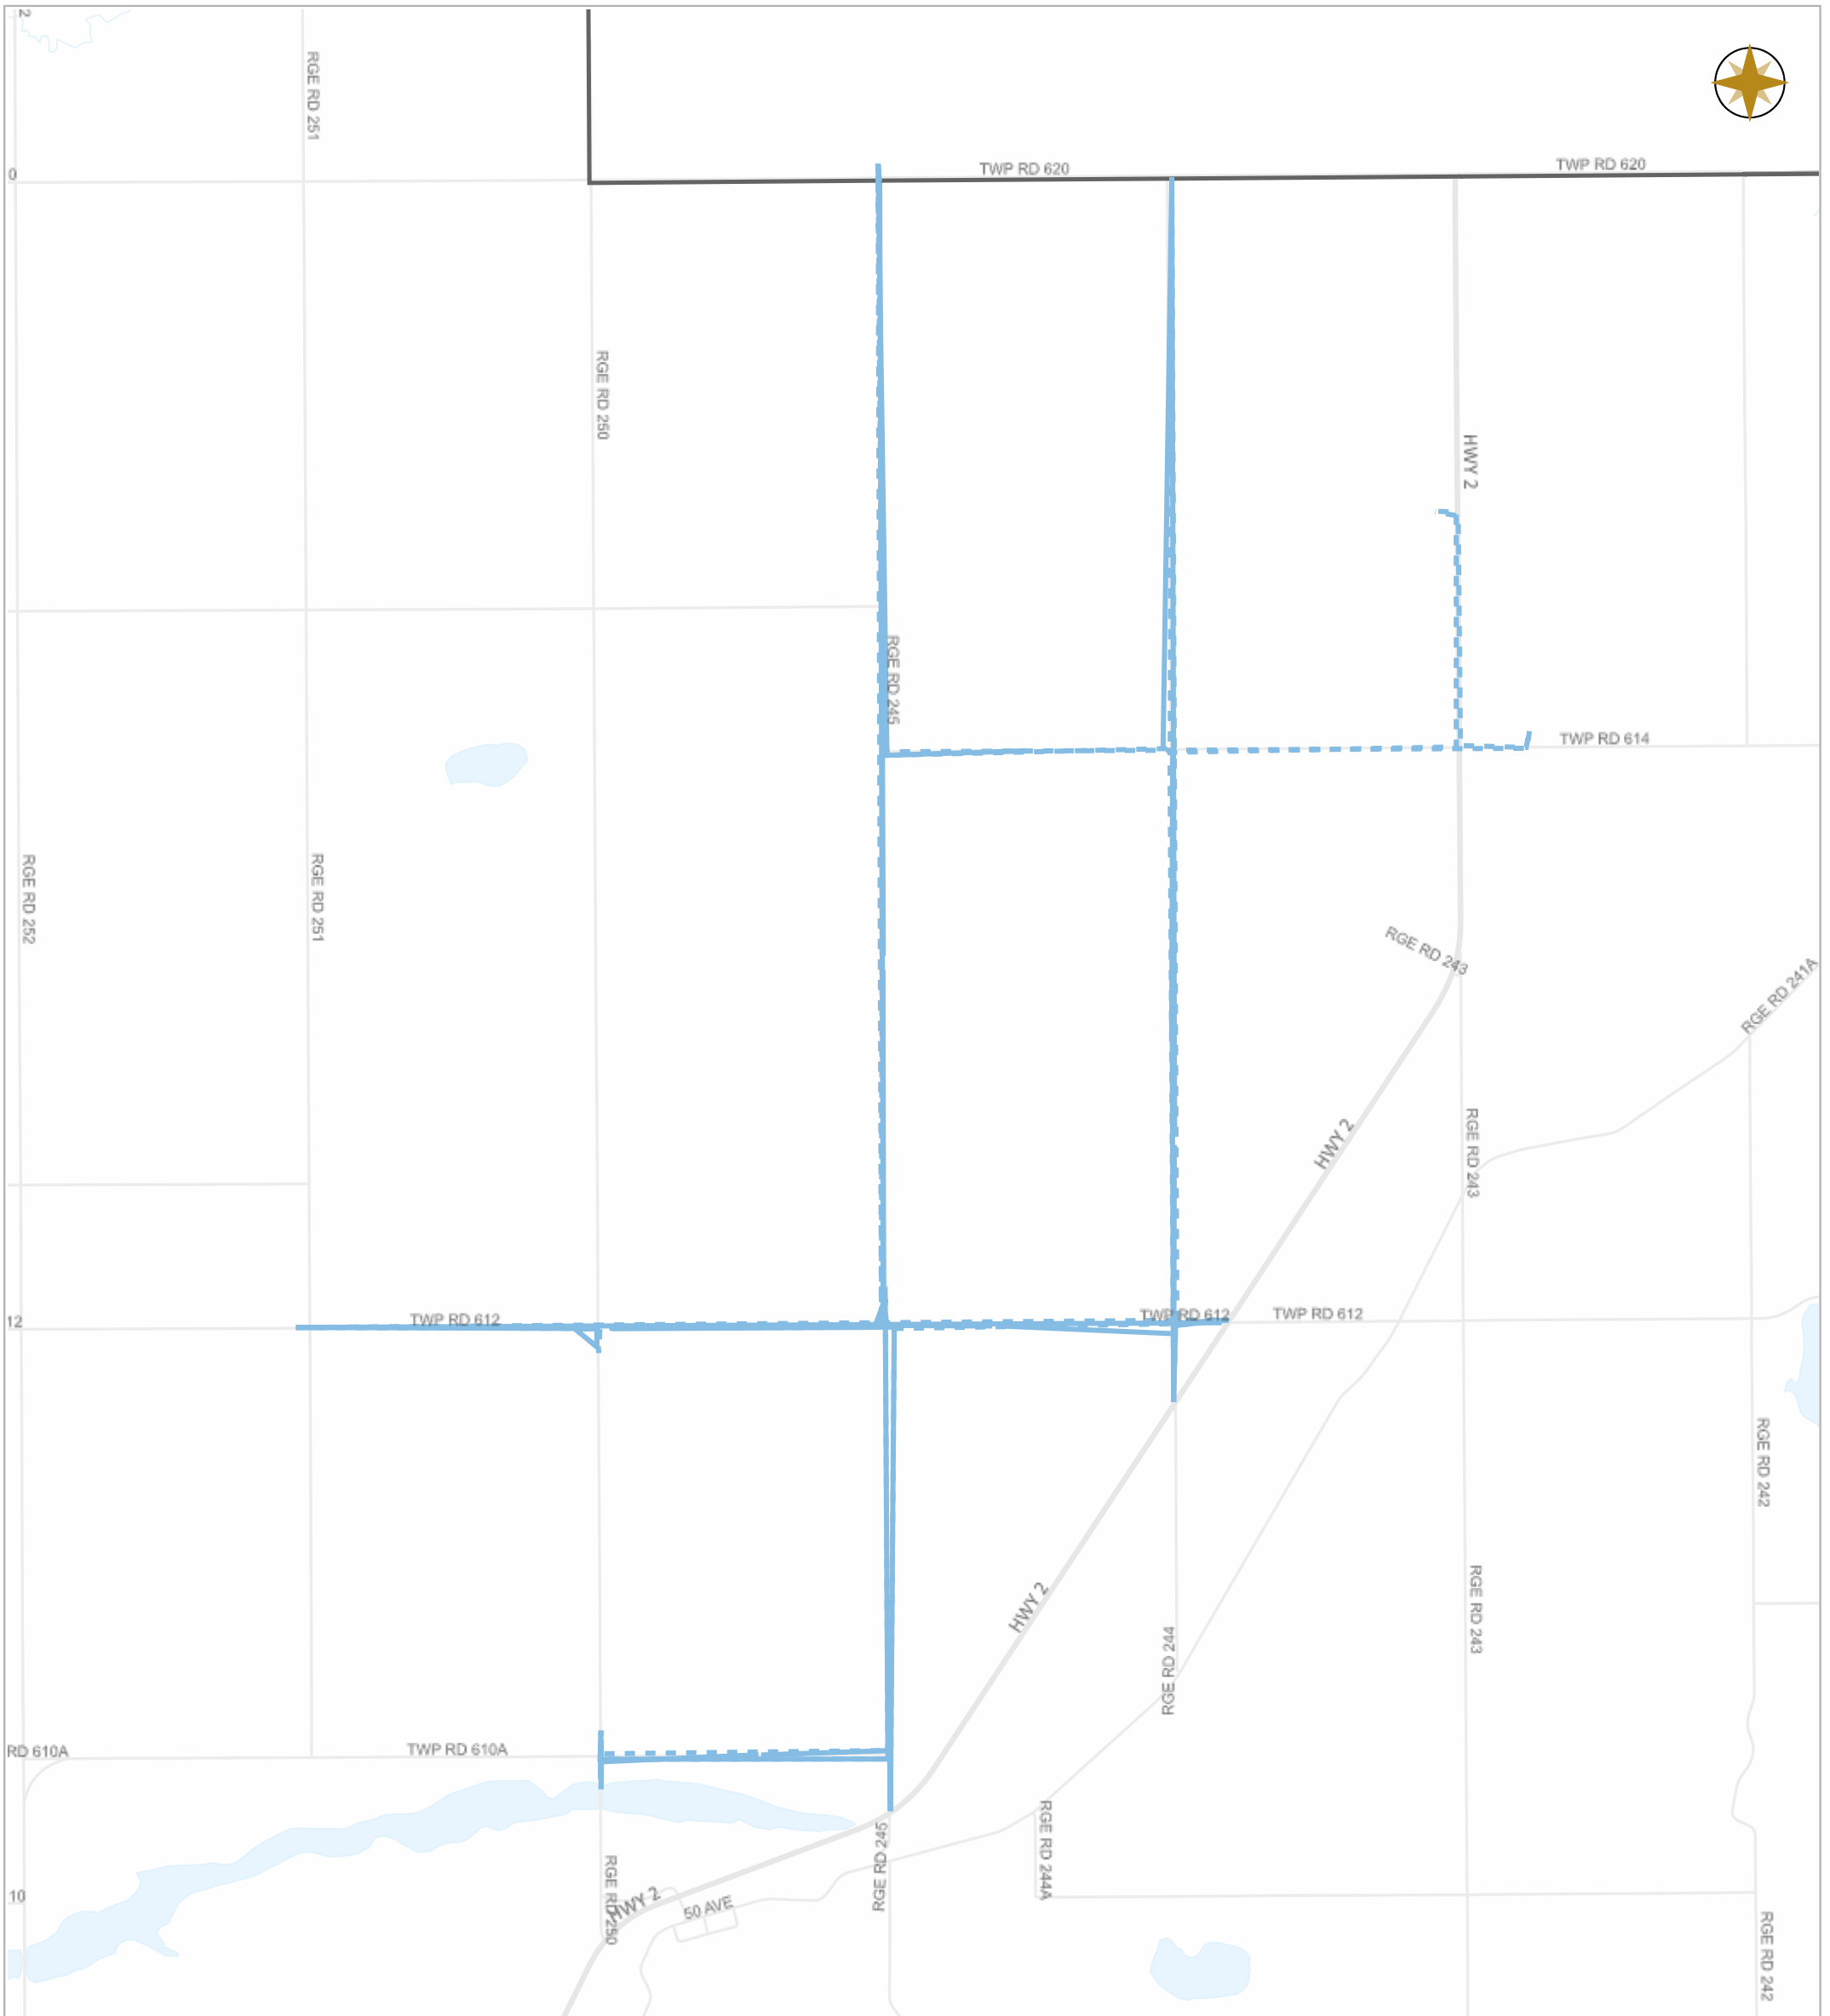

Date: Feb.06, 2023

Scale

- Legend**
- Work Layers (Speed 1~12 mile/h)
 - - - Tracking
 - Roads

WESTLOCK COUNTY MAP

Map Projection: 3TM 114W NAD 83

10336 – 106 Street
Westlock, Alberta T7P 2G1
Tel: 780-349-3346
Toll Free: 1-877-349-5880
Fax: 780-349-2012

Date: Feb.06, 2023

Legend

- Work Layers (Speed 1~12 mile/h)
- - - Tracking
- Roads

WESTLOCK COUNTY MAP

Map Projection: 3TM 114W NAD 83

10336 – 106 Street
Westlock, Alberta T7P 2G1

Tel: 780-349-3346
Toll Free: 1-877-349-5880
Fax: 780-349-2012