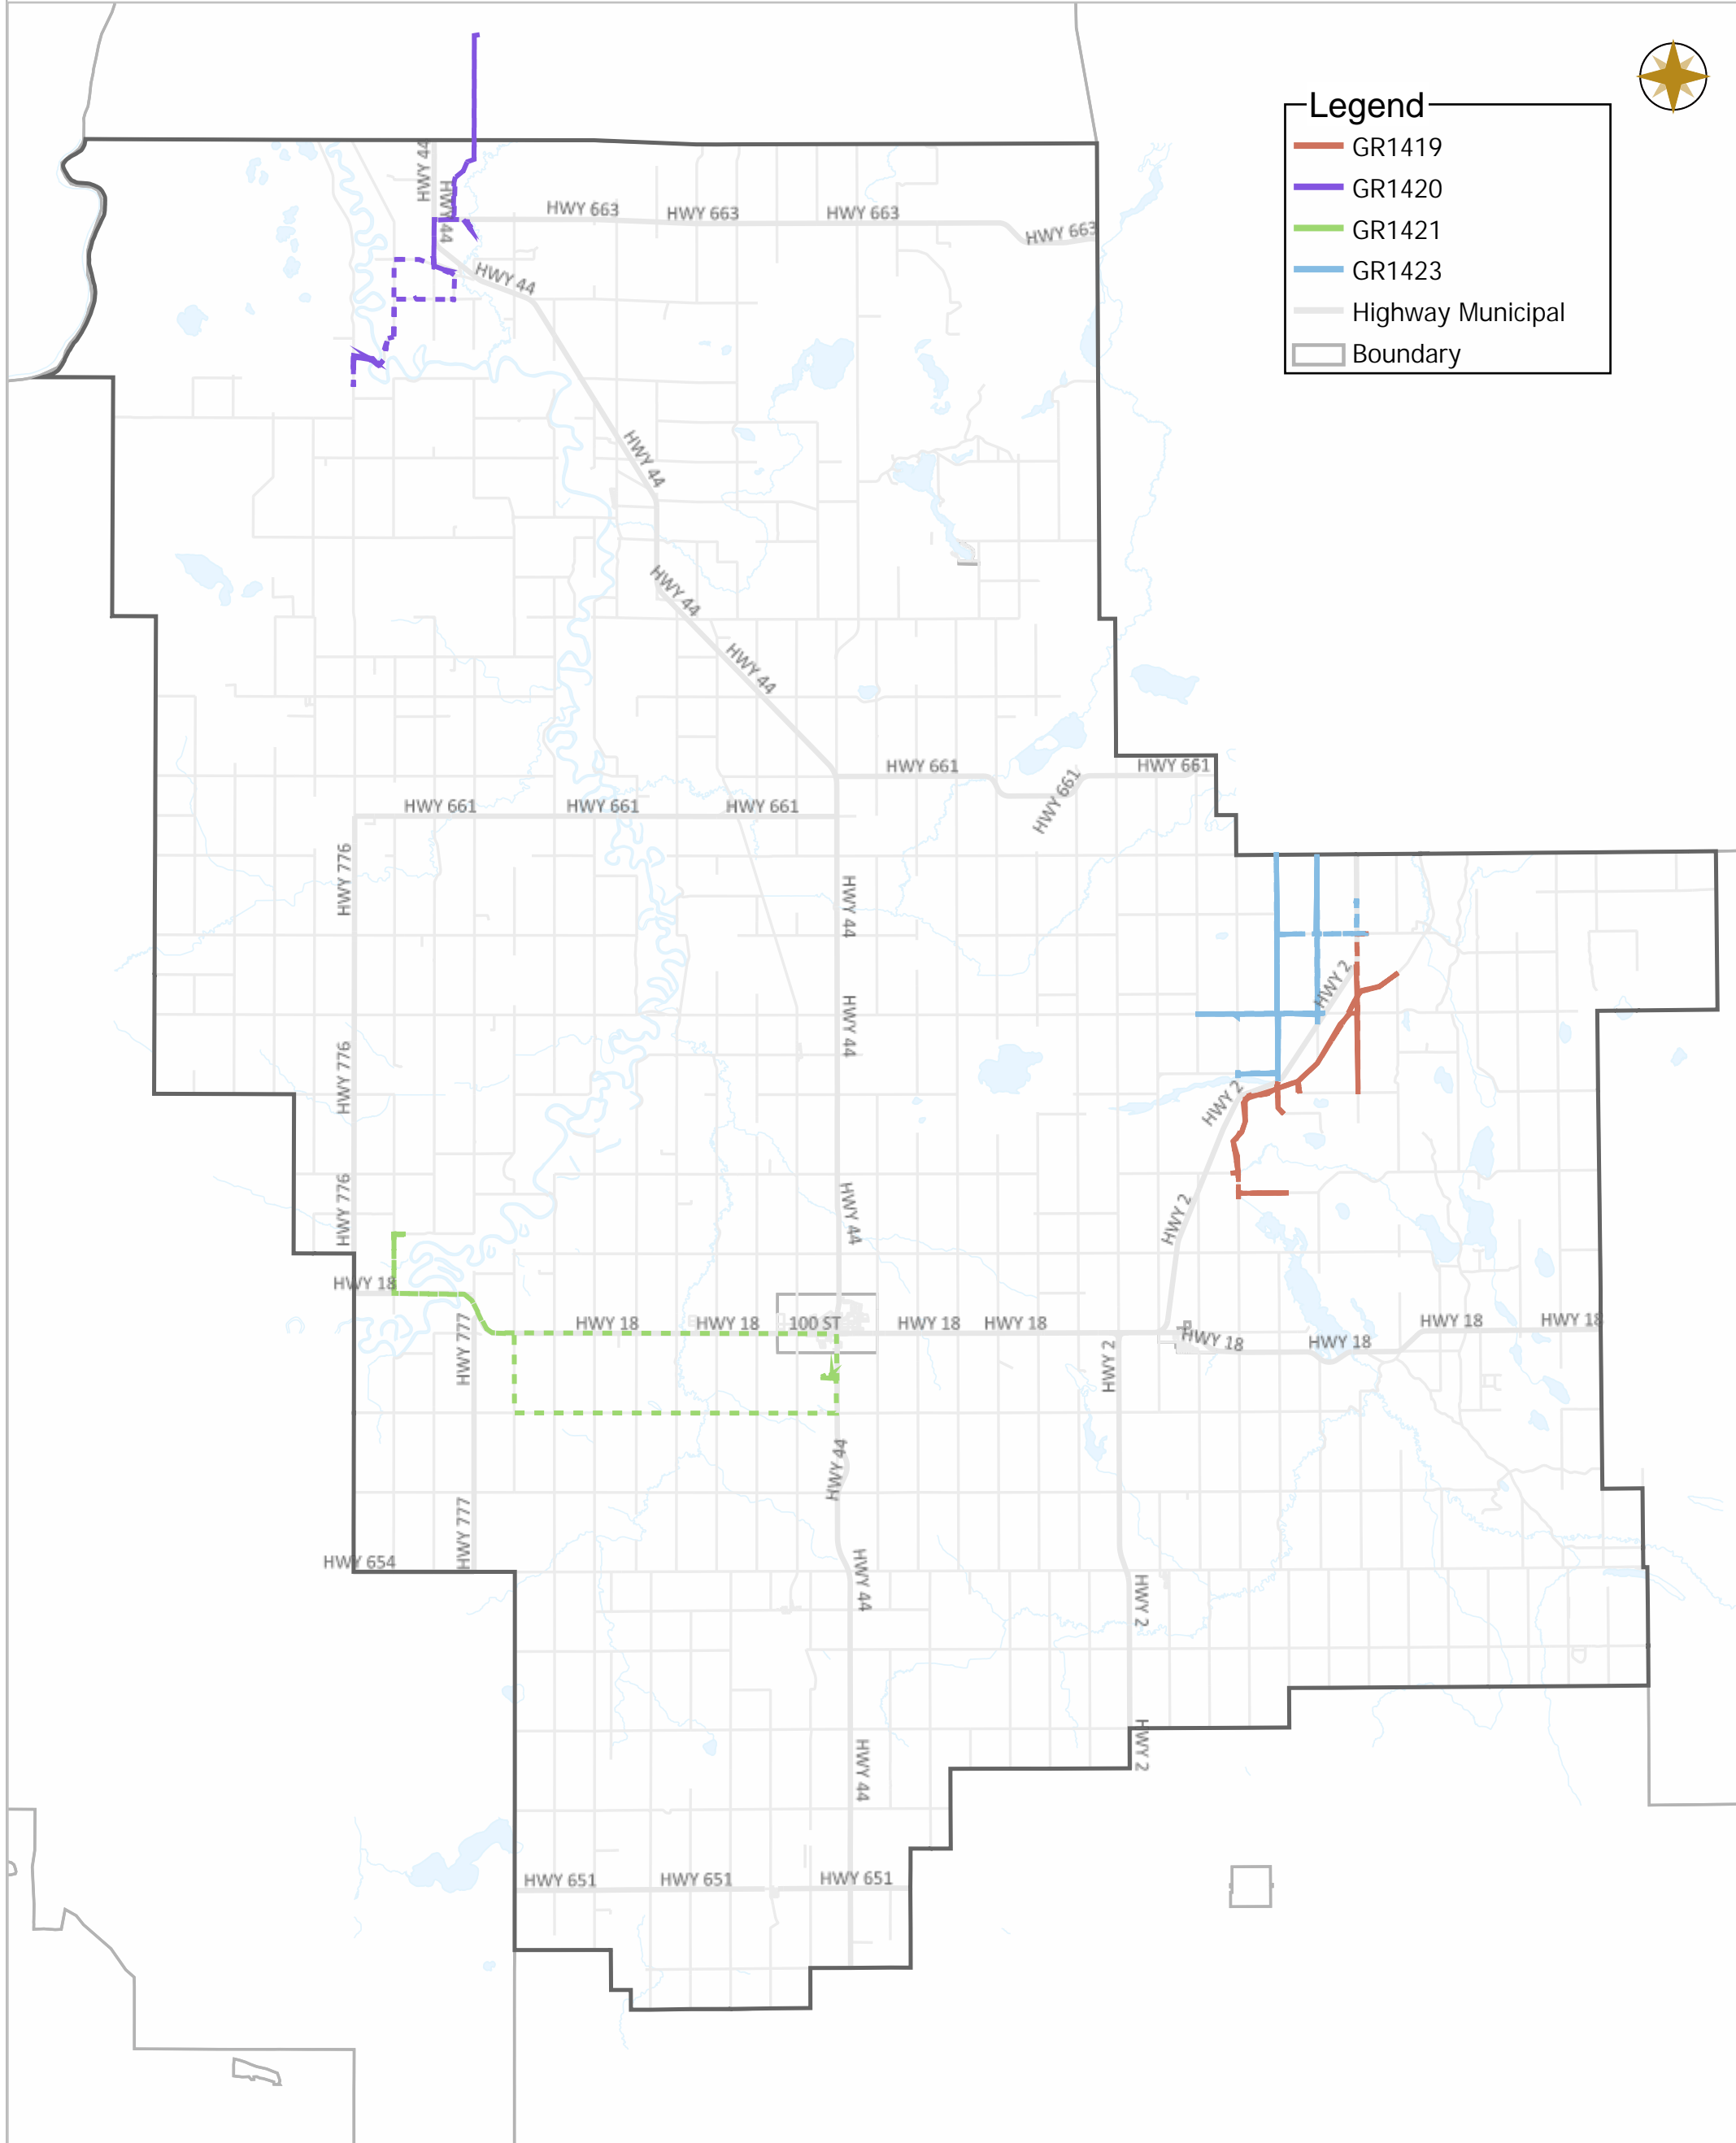

WESTLOCK COUNTY - WEEKLY GRADING REPORT

01-29-2023 ~ 02-04-2023

Legend

- GR1419
- GR1420
- GR1421
- GR1423
- Highway Municipal
- Boundary

Scale

WESTLOCK COUNTY MAP

10336 – 106 Street
 Westlock, Alberta T7P 2G1
 Tel: 780-349-3346
 Toll Free: 1-877-349-5880
 Fax: 780-349-2012

Map Projection: 3TM 114W NAD 83

Date: Feb.06, 2023

Scale

Legend

- Work Layers (Speed 1~12 mile/h)
- - - Tracking
- Roads

WESTLOCK COUNTY MAP

Map Projection: 3TM 114W NAD 83

10336 – 106 Street
 Westlock, Alberta T7P 2G1
 Tel: 780-349-3346
 Toll Free: 1-877-349-5880
 Fax: 780-349-2012

Date: Feb.06, 2023

Scale

Legend

- Work Layers (Speed 1~12 mile/h)
- - - Tracking
- Roads

WESTLOCK COUNTY MAP

Map Projection: 3TM 114W NAD 83

10336 - 106 Street
Westlock, Alberta T7P 2G1

Tel: 780-349-3346
Toll Free: 1-877-349-5880
Fax: 780-349-2012

Date: Feb.06, 2023

Scale

- Legend**
- Work Layers (Speed 1~12 mile/h)
 - - - Tracking
 - Roads

WESTLOCK COUNTY MAP

Map Projection: 3TM 114W NAD 83

10336 – 106 Street
Westlock, Alberta T7P 2G1
Tel: 780-349-3346
Toll Free: 1-877-349-5880
Fax: 780-349-2012