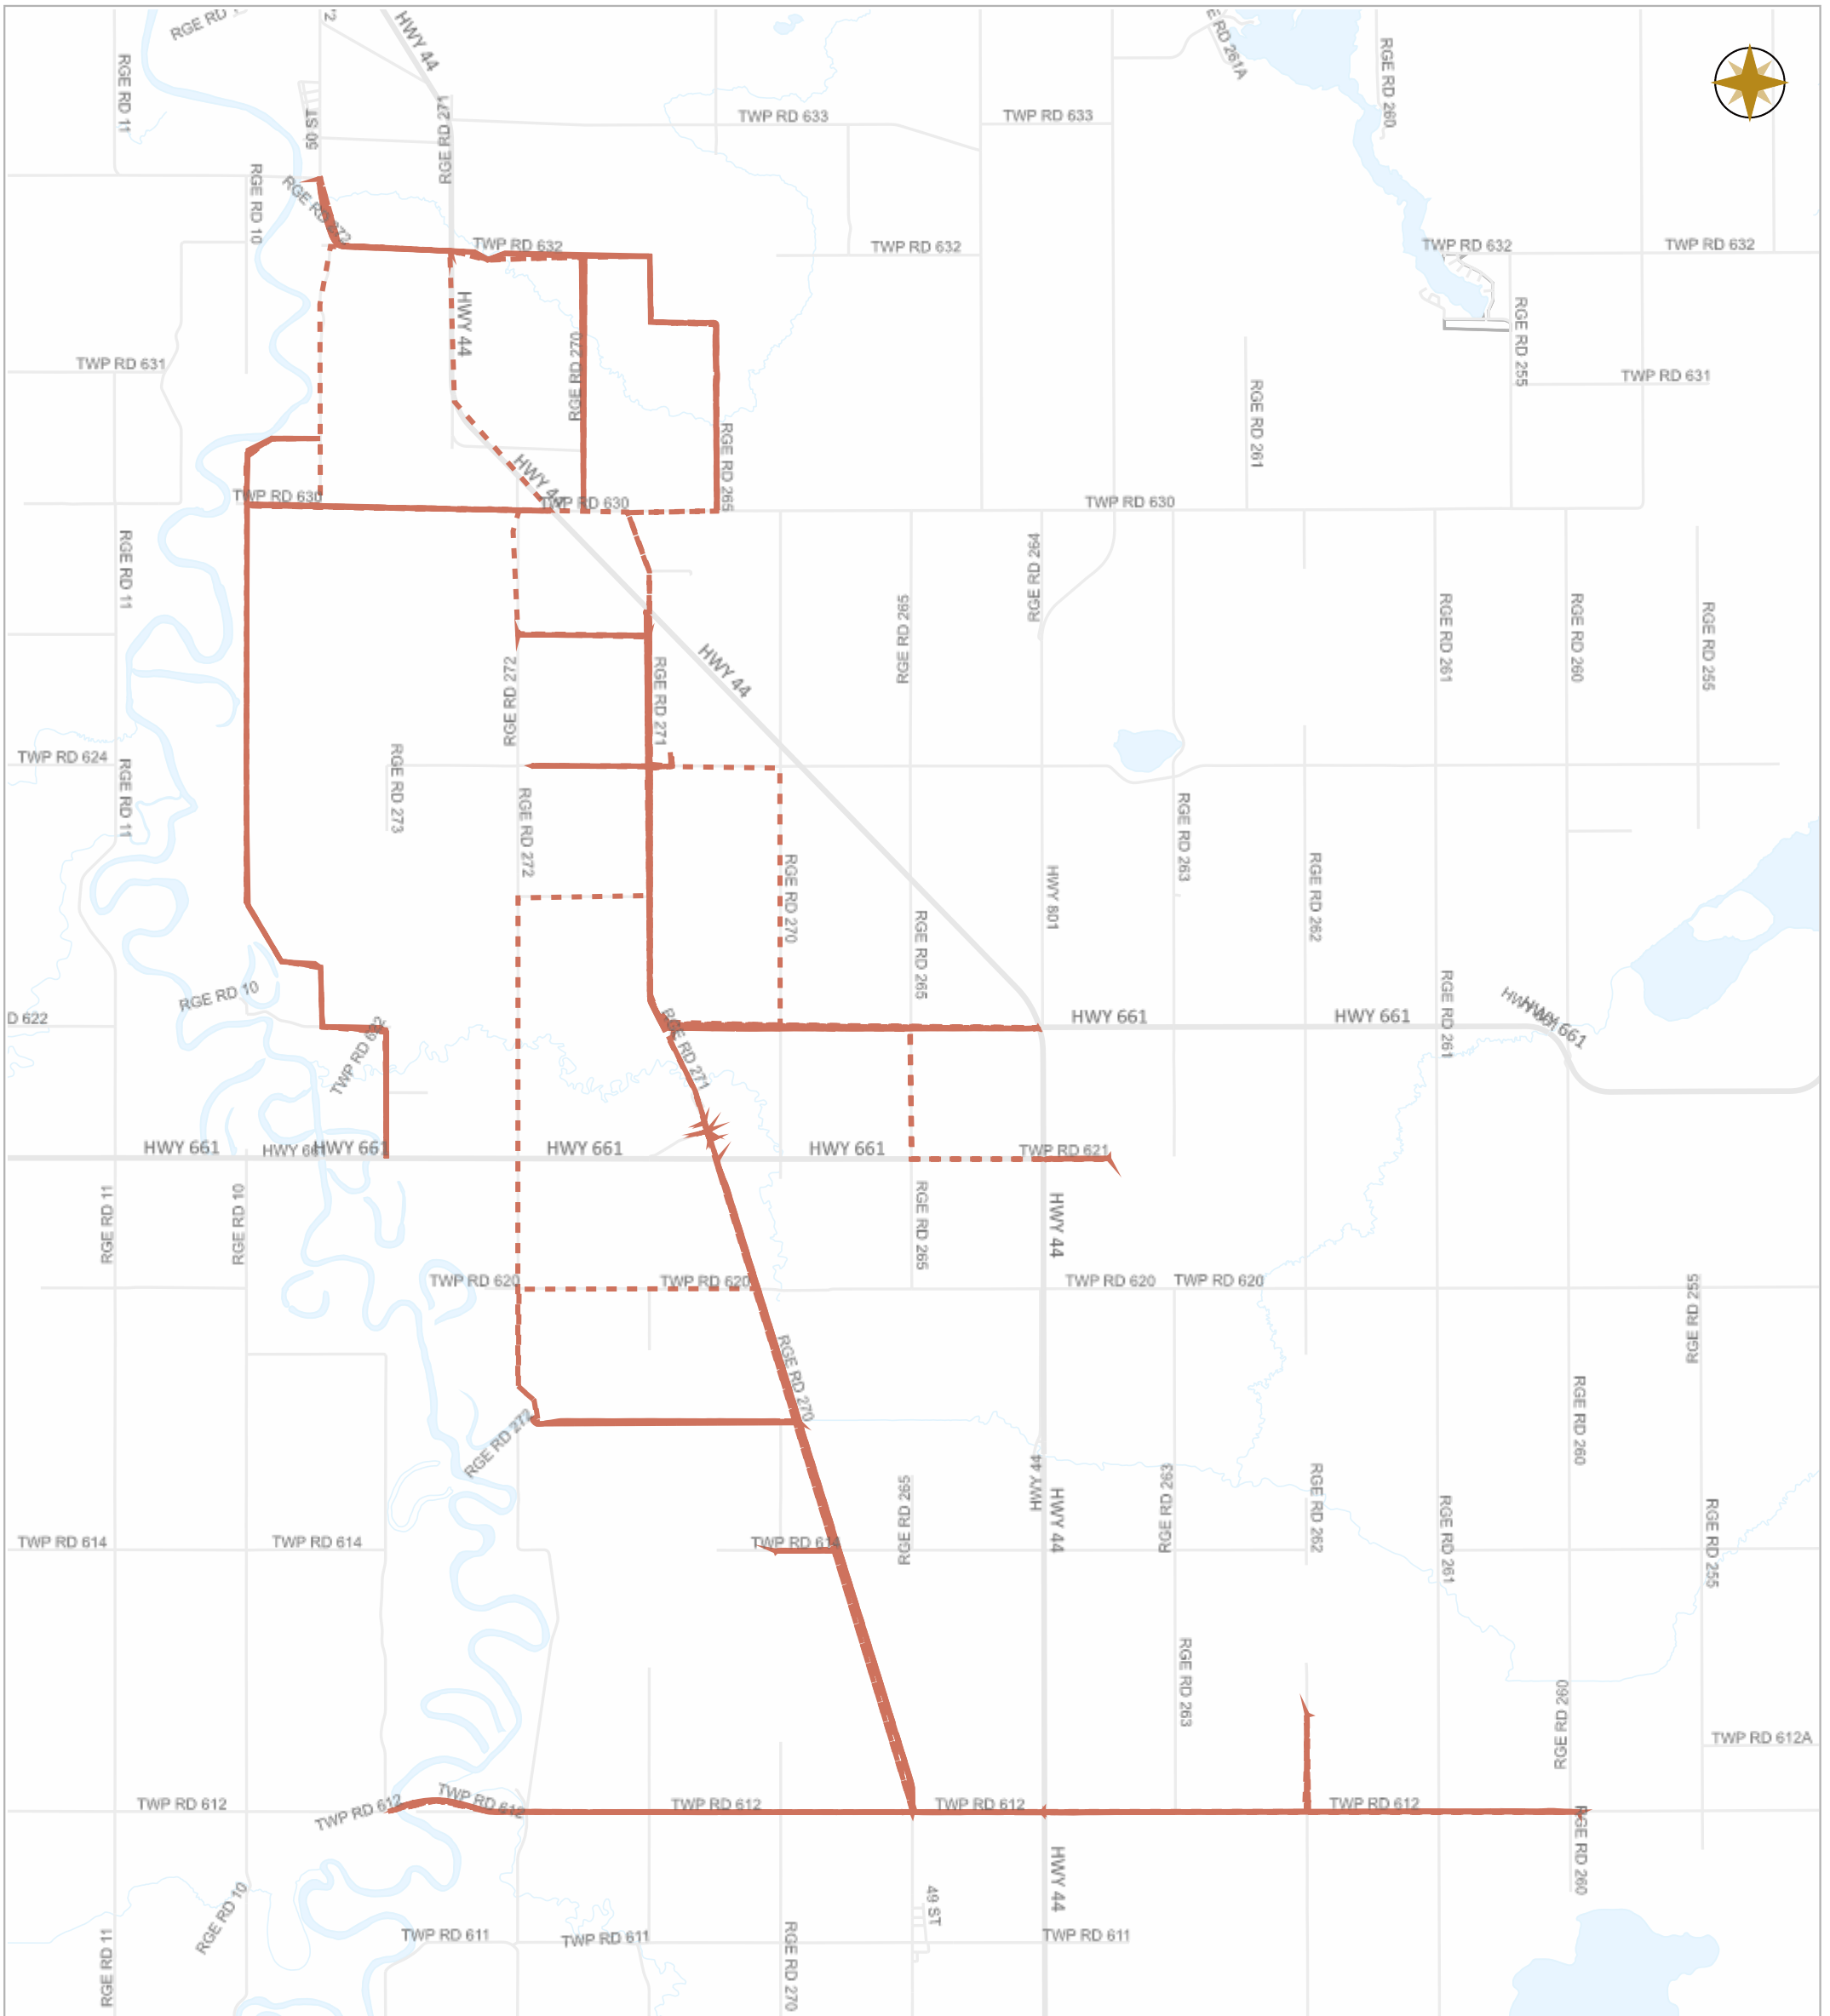

Scale	Legend — Work Layers (Speed 1~7 mile/h) - - - Tracking — Roads	WESTLOCK COUNTY MAP Map Projection: 3TM 114W NAD 83	10336 – 106 Street Westlock, Alberta T7P 2G1 Tel: 780-349-3346 Toll Free: 1-877-349-5880 Fax: 780-349-2012 Date: Nov.11, 2024