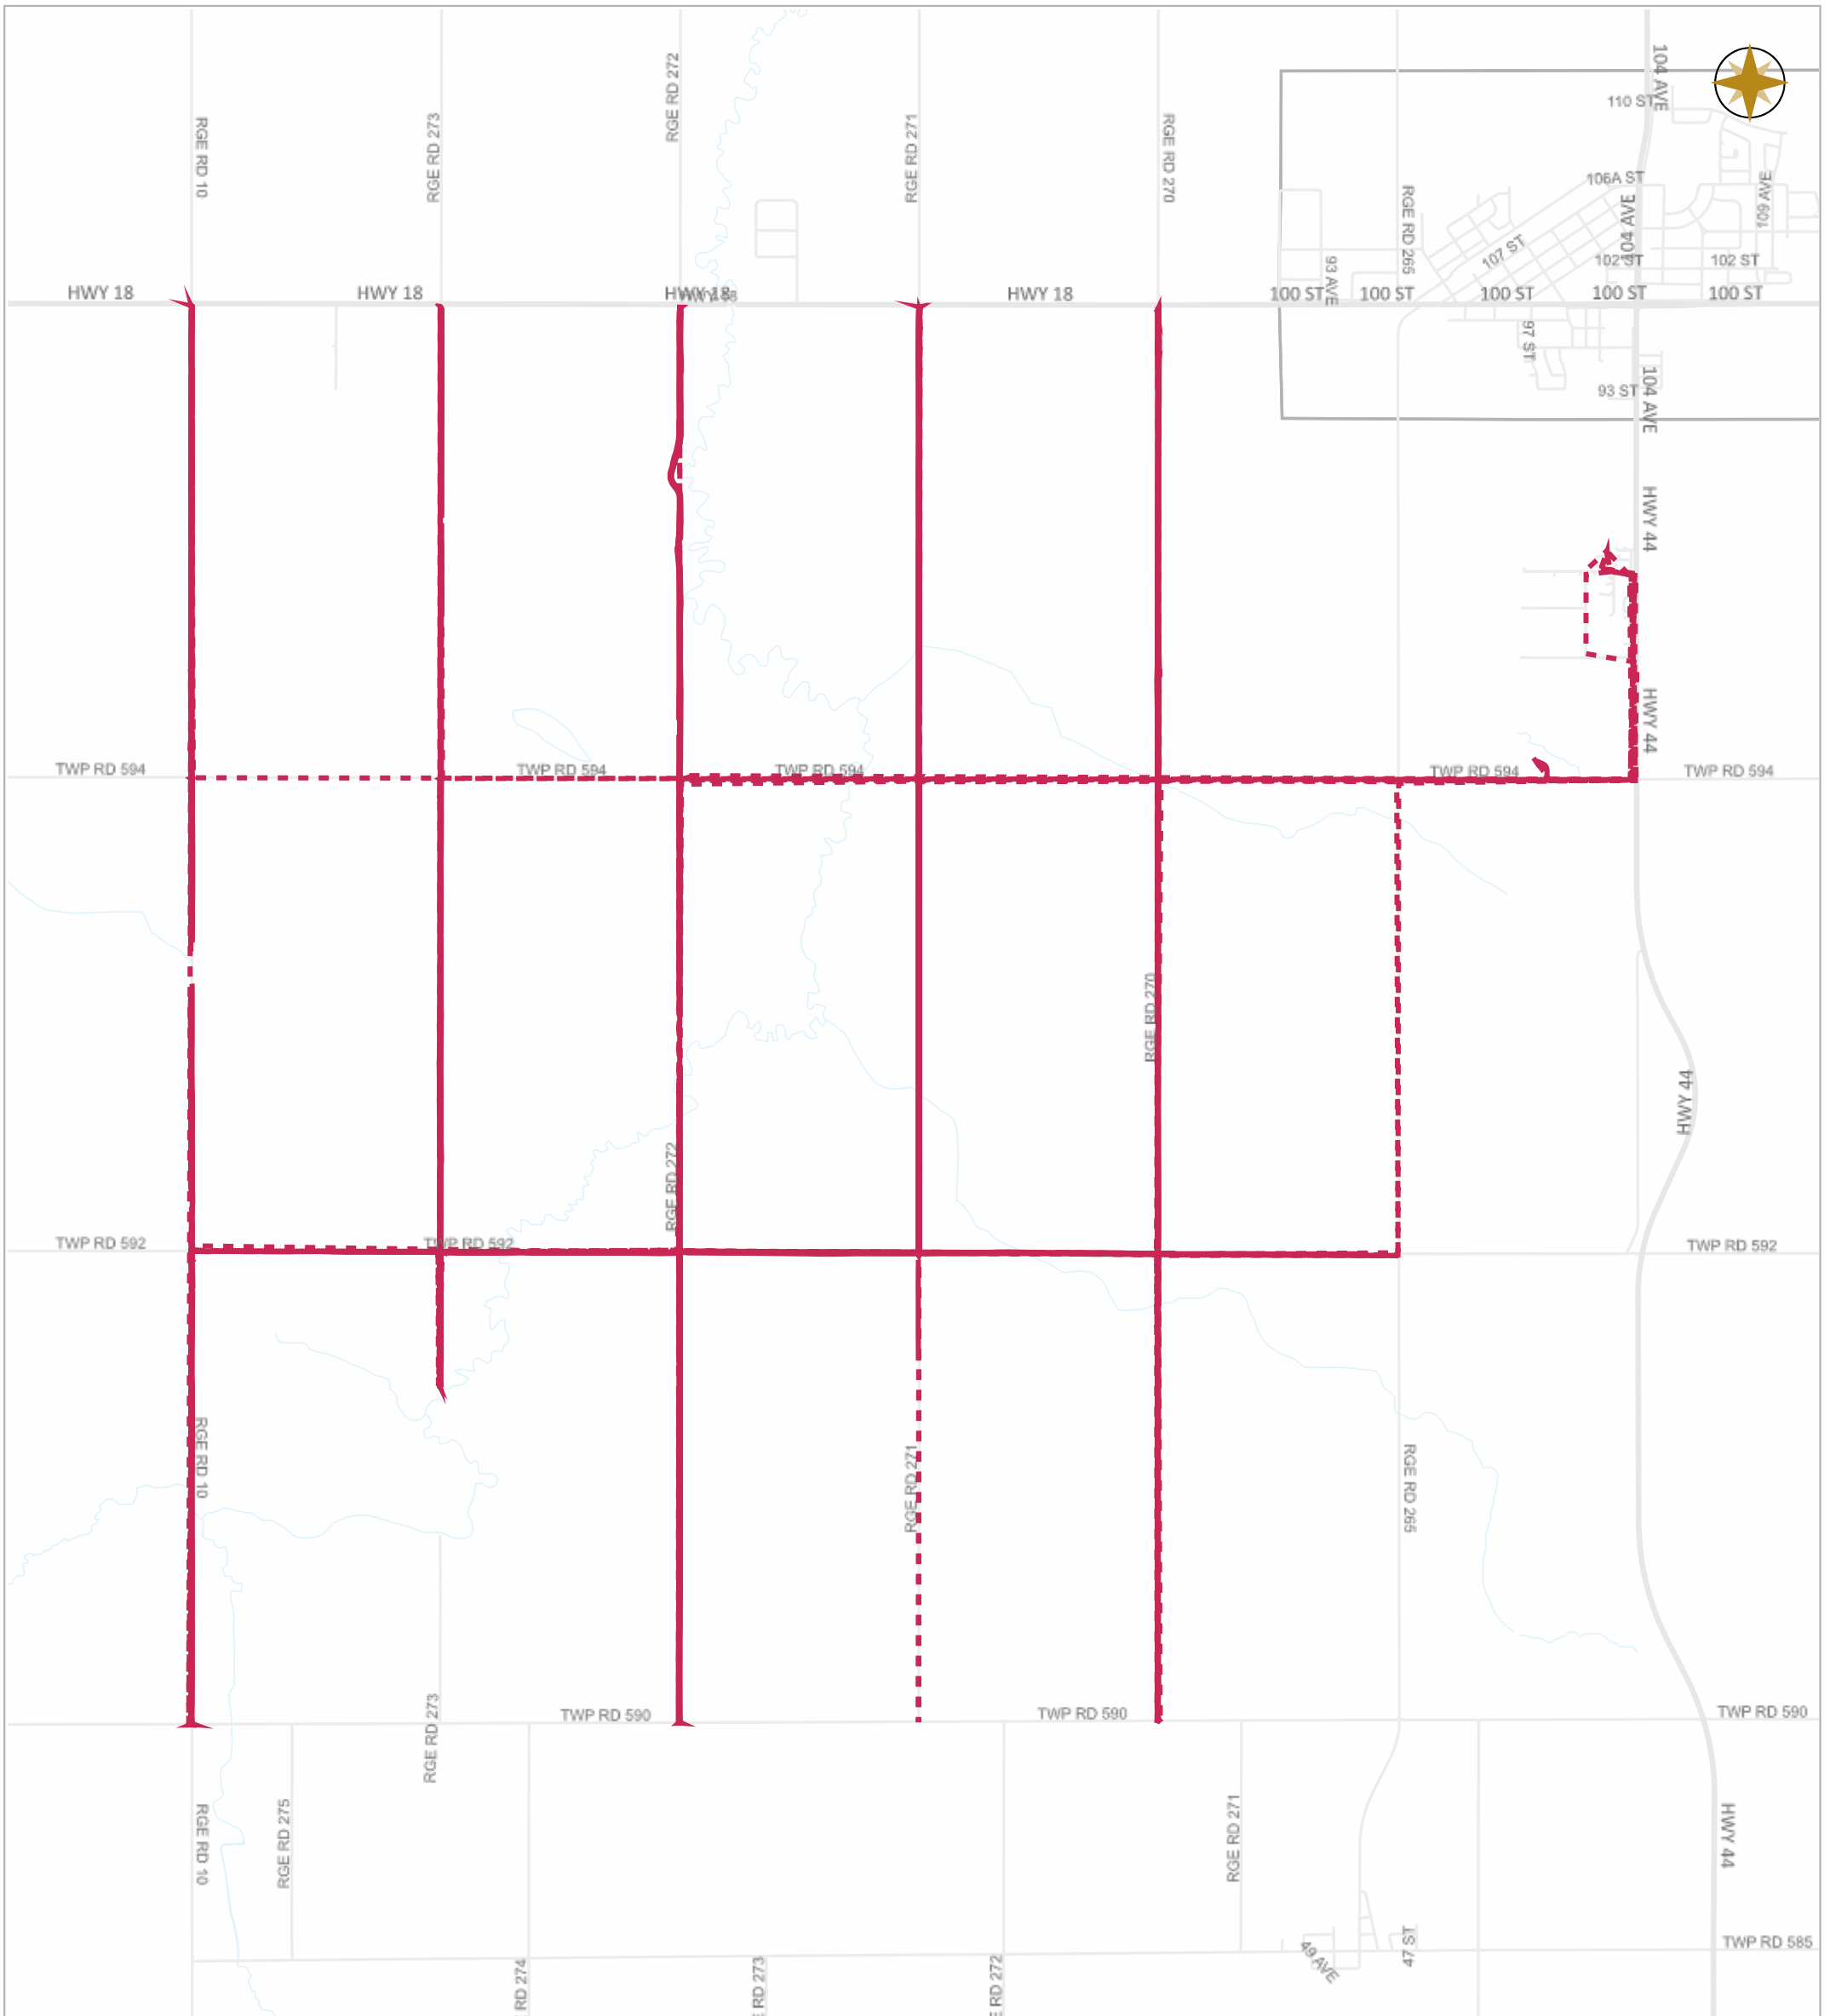

Legend

- Work Layers (Speed 1~7 mile/h)
- - - Tracking
- Roads

WESTLOCK COUNTY MAP

Map Projection: 3TM 114W NAD 83

10336 – 106 Street
Westlock, Alberta T7P 2G1

Tel: 780-349-3346
Toll Free: 1-877-349-5880
Fax: 780-349-2012

Date: Nov.11, 2024