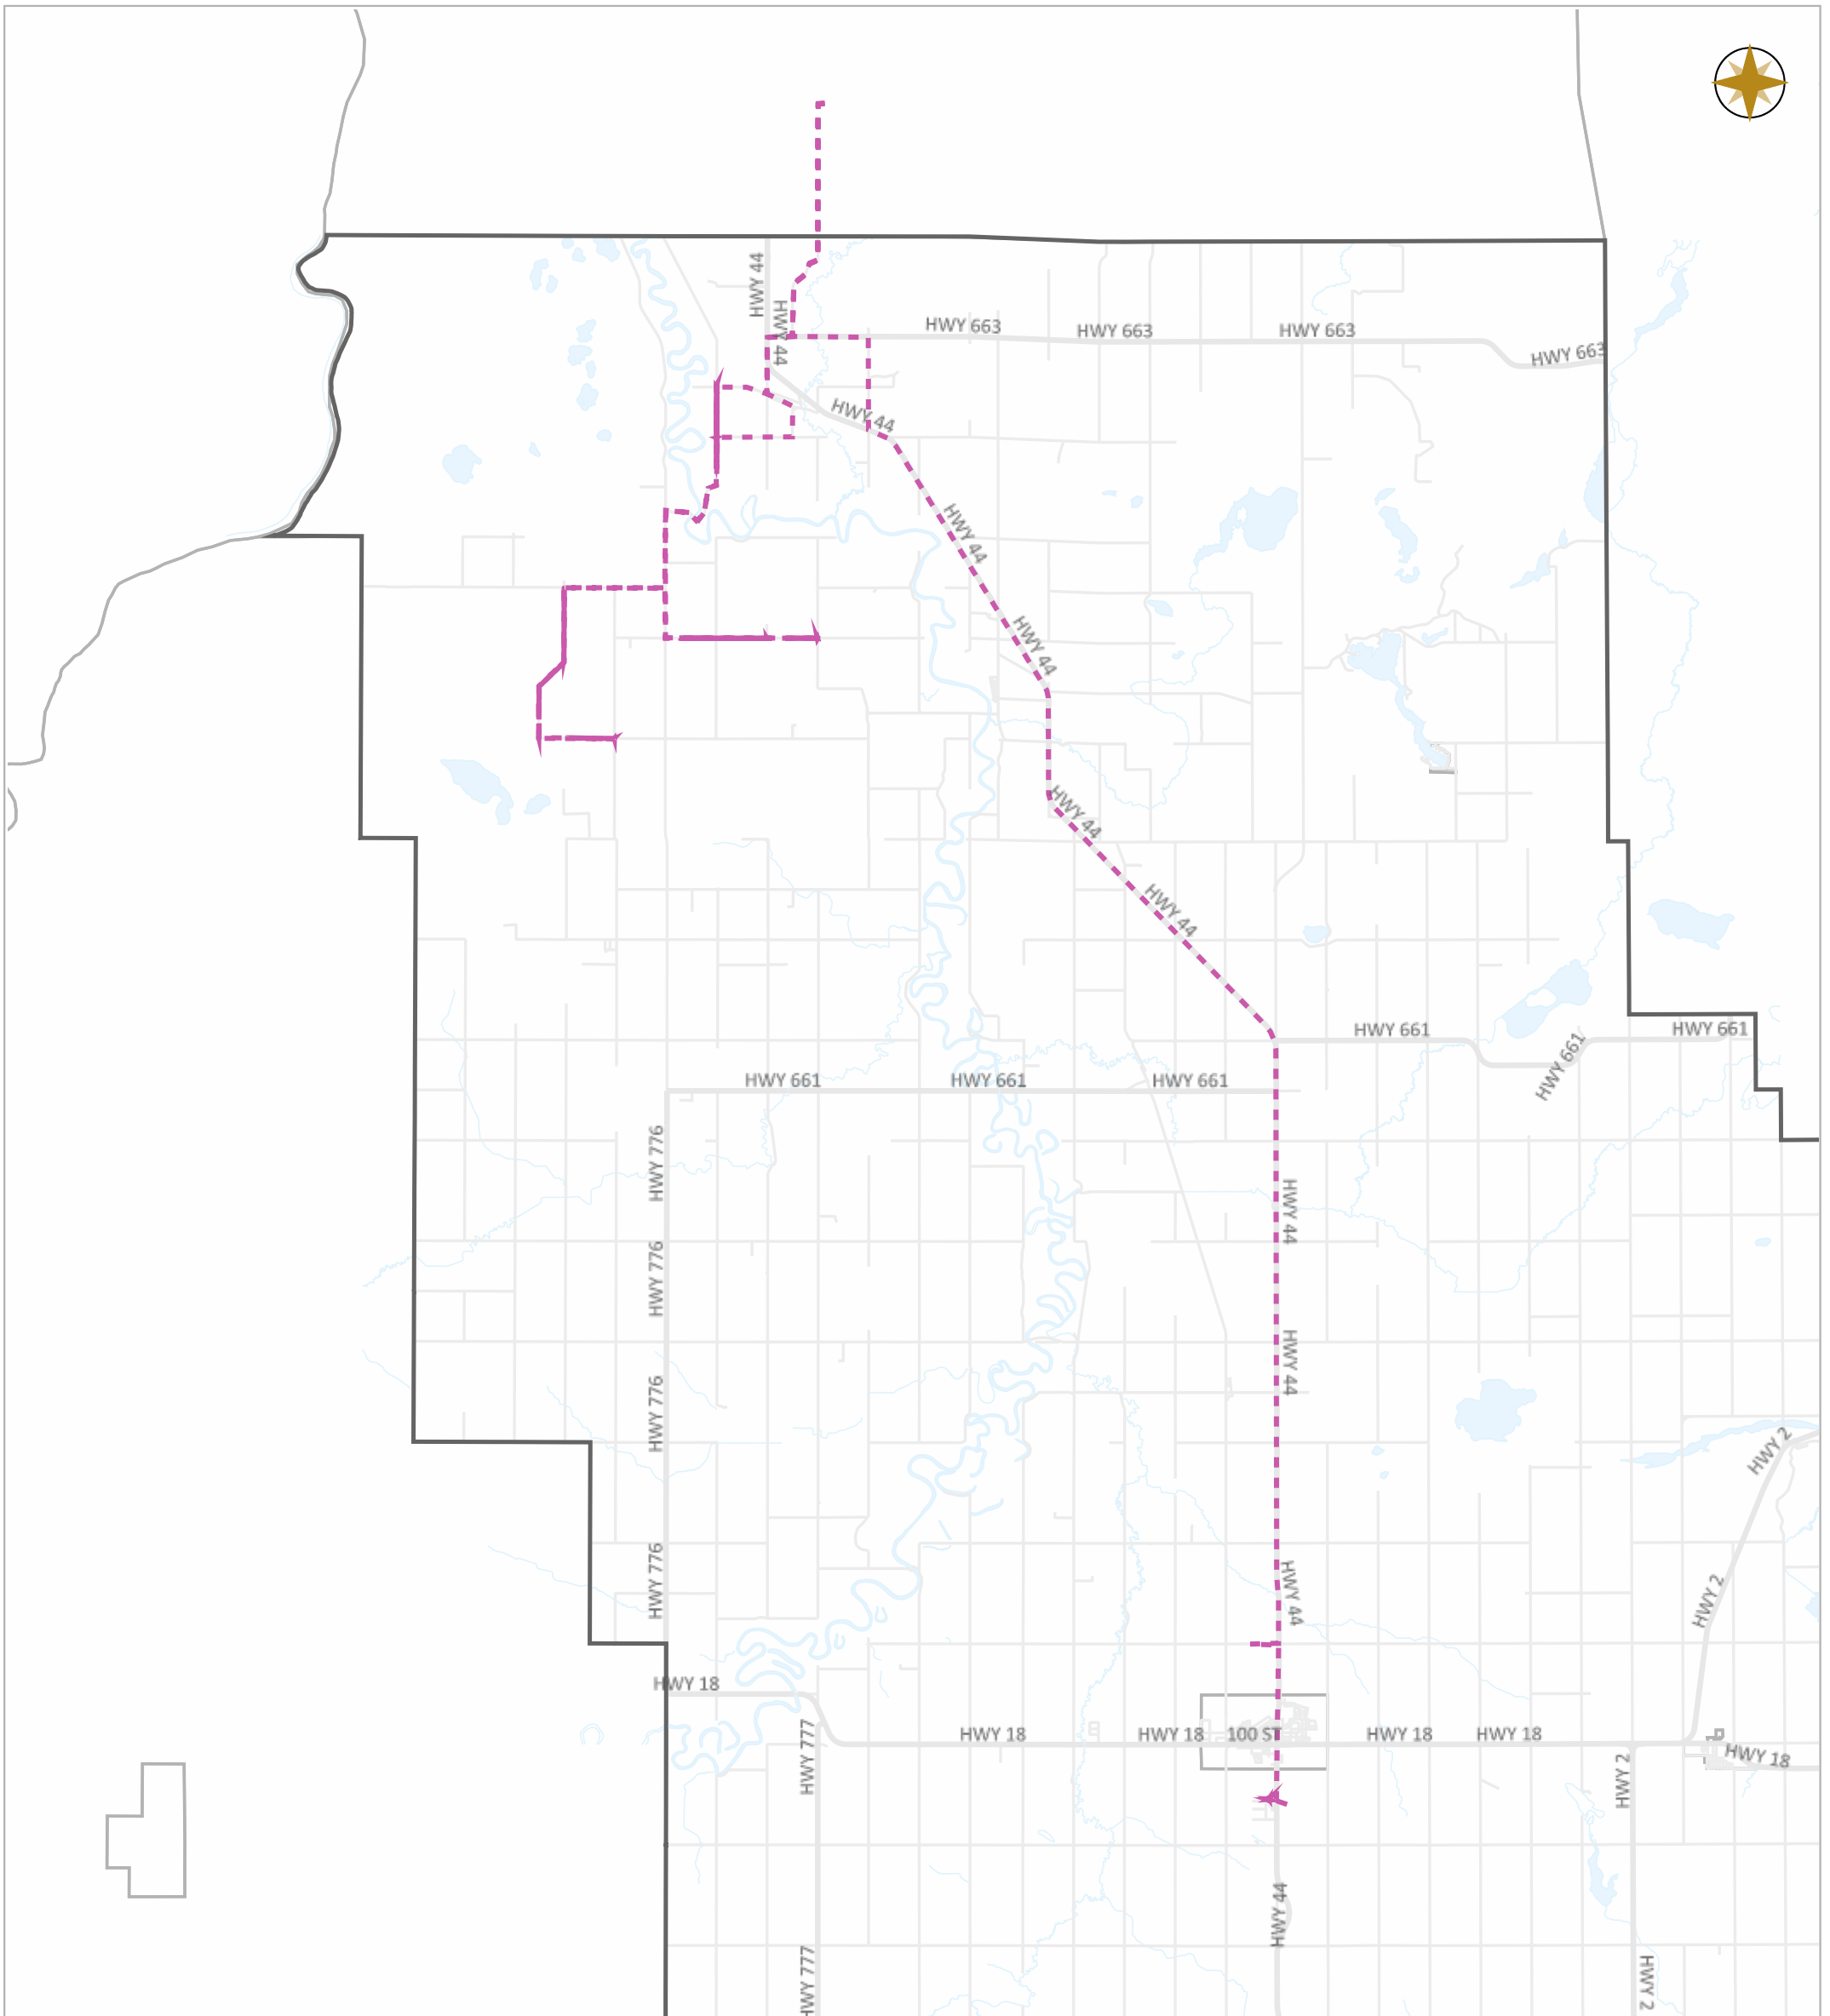

Map Projection: 3TM 114W NAD 83

Date: Nov.11, 2024

Scale

- Legend**
- Work Layers (Speed 1~7 mile/h)
 - - - Tracking
 - Roads

Map Projection: 3TM 114W NAD 83

10336 – 106 Street
Westlock, Alberta T7P 2G1

Tel: 780-349-3346
Toll Free: 1-877-349-5880
Fax: 780-349-2012

Date: Nov.11, 2024

Scale

Legend

- Work Layers (Speed 1~7 mile/h)
- - - Tracking
- Roads

WESTLOCK COUNTY MAP

10336 – 106 Street
Westlock, Alberta T7P 2G1

Tel: 780-349-3346
Toll Free: 1-877-349-5880
Fax: 780-349-2012

Map Projection: 3TM 114W NAD 83

Date: Nov.11, 2024

Scale

Legend

- Work Layers (Speed 1~7 mile/h)
- - - Tracking
- Roads

WESTLOCK COUNTY MAP

Map Projection: 3TM 114W NAD 83

10336 – 106 Street
Westlock, Alberta T7P 2G1

Map Projection: 3TM 114W NAD 83

Date: Nov.11, 2024