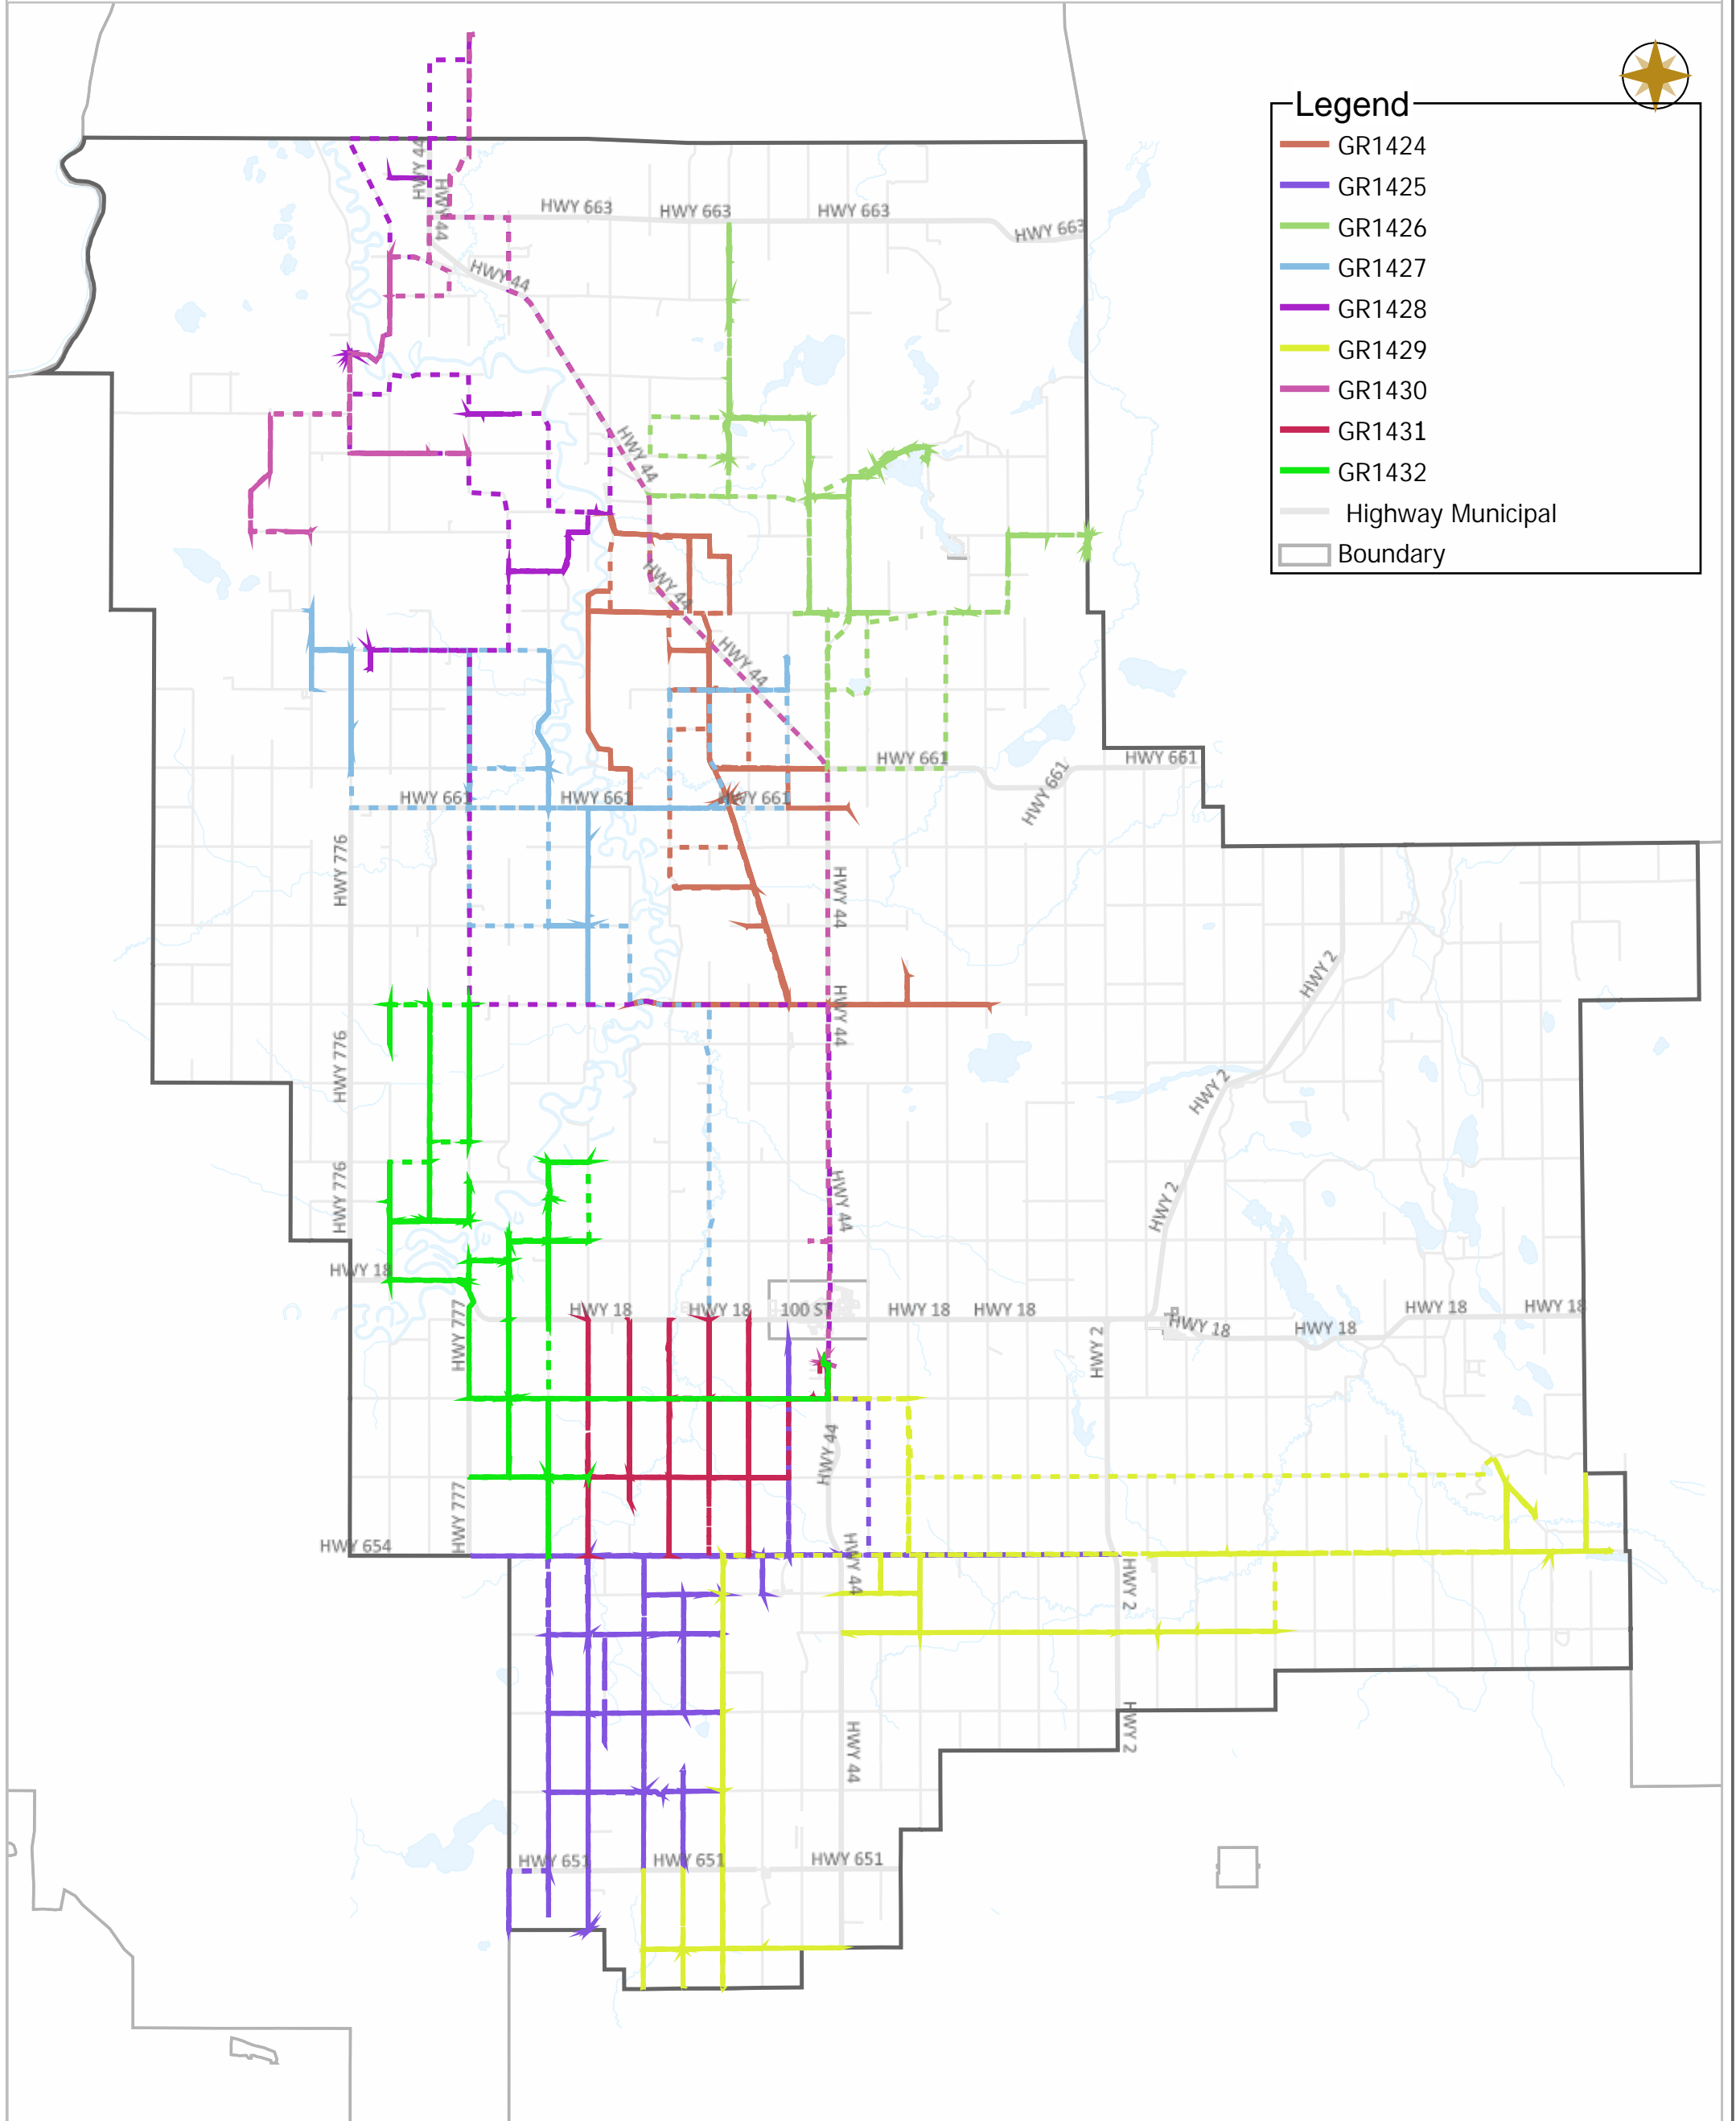

WESTLOCK COUNTY - WEEKLY GRADING REPORT

11-03-2024 ~ 11-09-2024

Legend

- GR1424
- GR1425
- GR1426
- GR1427
- GR1428
- GR1429
- GR1430
- GR1431
- GR1432
- Highway Municipal
- Boundary

Scale

WESTLOCK COUNTY MAP

Map Projection: 3TM 114W NAD 83

Date: Nov.11, 2024

Scale

- Legend**
- Work Layers (Speed 1~7 mile/h)
 - - - Tracking
 - Roads

Map Projection: 3TM 114W NAD 83

10336 – 106 Street
Westlock, Alberta T7P 2G1

Tel: 780-349-3346
Toll Free: 1-877-349-5880
Fax: 780-349-2012

Map Projection: 3TM 114W NAD 83

Date: Nov.11, 2024

Scale

Legend

- Work Layers (Speed 1~7 mile/h)
- - - Tracking
- Roads

WESTLOCK COUNTY MAP

Map Projection: 3TM 114W NAD 83

10336 – 106 Street
Westlock, Alberta T7P 2G1

Map Projection: 3TM 114W NAD 83

Date: Nov.11, 2024