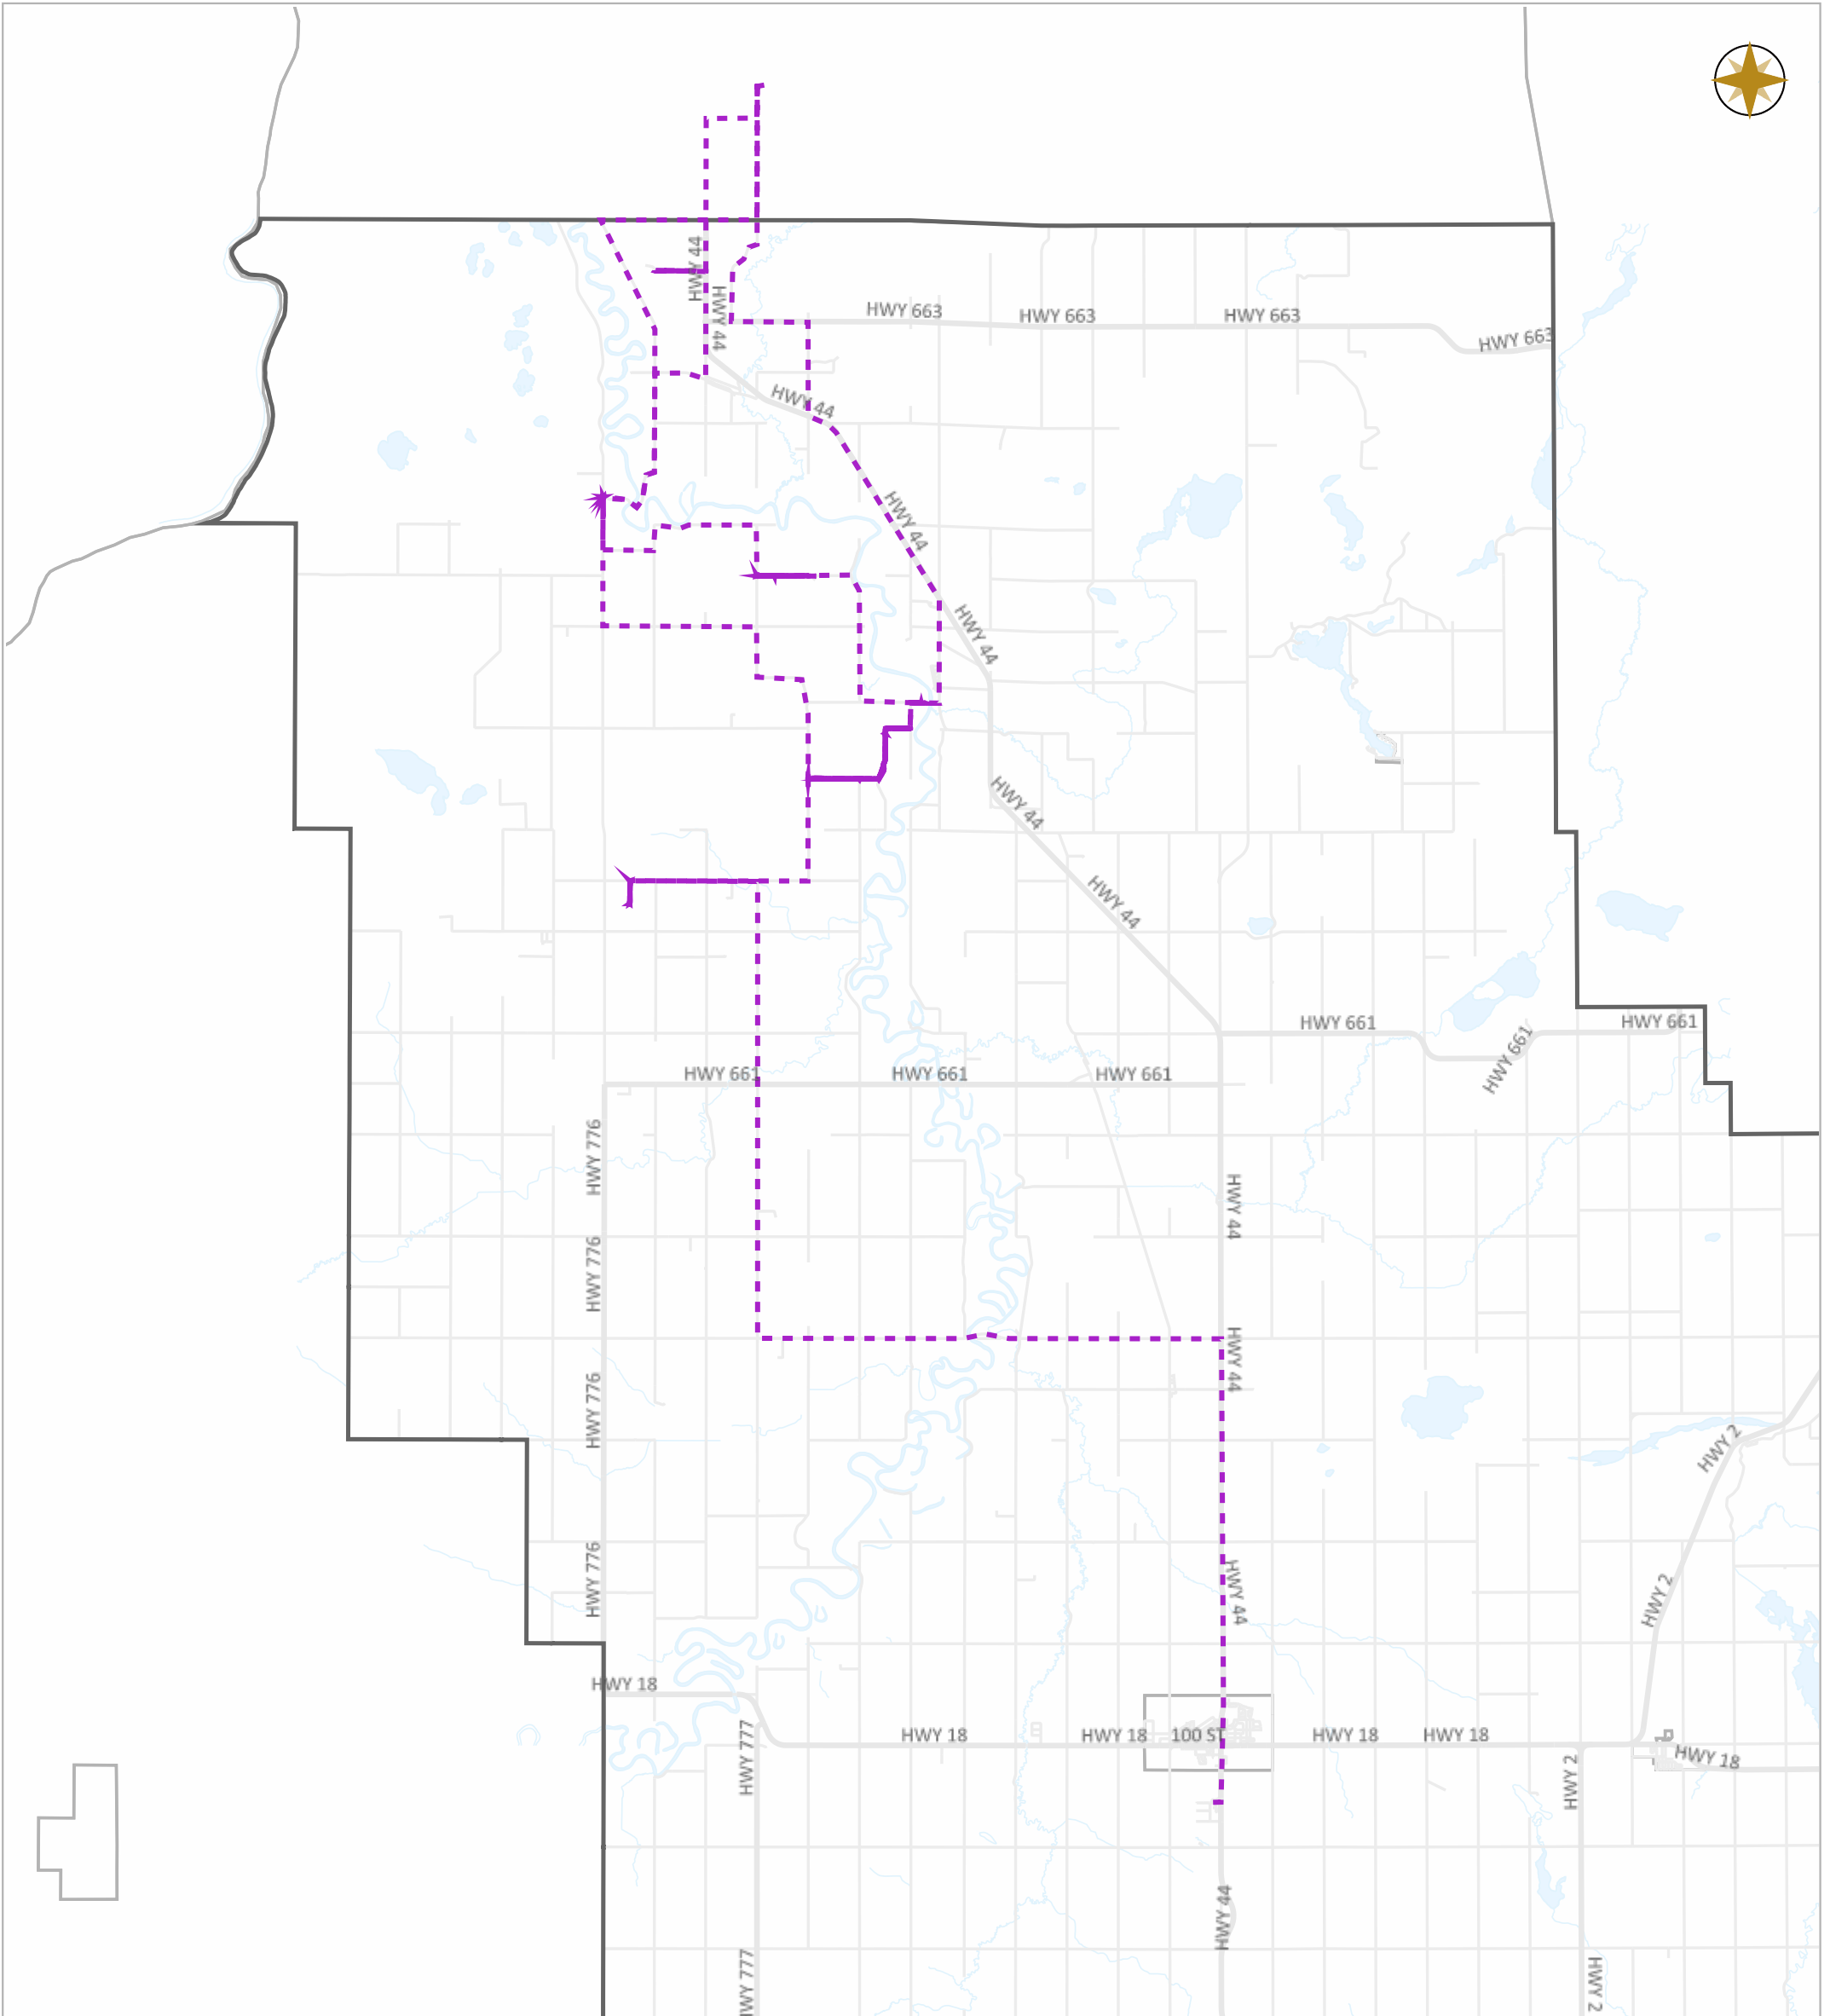

Date: Nov.11, 2024

Scale

Legend

- Work Layers (Speed 1~7 mile/h)
- - - Tracking
- Roads

WESTLOCK COUNTY MAP

10336 – 106 Street
Westlock, Alberta T7P 2G1
Tel: 780-349-3346
Toll Free: 1-877-349-5880
Fax: 780-349-2012

Map Projection: 3TM 114W NAD 83

Date: Nov.11, 2024

Scale

- Legend**
- Work Layers (Speed 1~7 mile/h)
 - - - Tracking
 - Roads

Map Projection: 3TM 114W NAD 83

10336 – 106 Street
Westlock, Alberta T7P 2G1

Tel: 780-349-3346
Toll Free: 1-877-349-5880
Fax: 780-349-2012

Map Projection: 3TM 114W NAD 83

Date: Nov.11, 2024

Scale

Legend

- Work Layers (Speed 1~7 mile/h)
- - - Tracking
- Roads

WESTLOCK COUNTY MAP

Map Projection: 3TM 114W NAD 83

10336 – 106 Street
Westlock, Alberta T7P 2G1

Map Projection: 3TM 114W NAD 83

Date: Nov.11, 2024