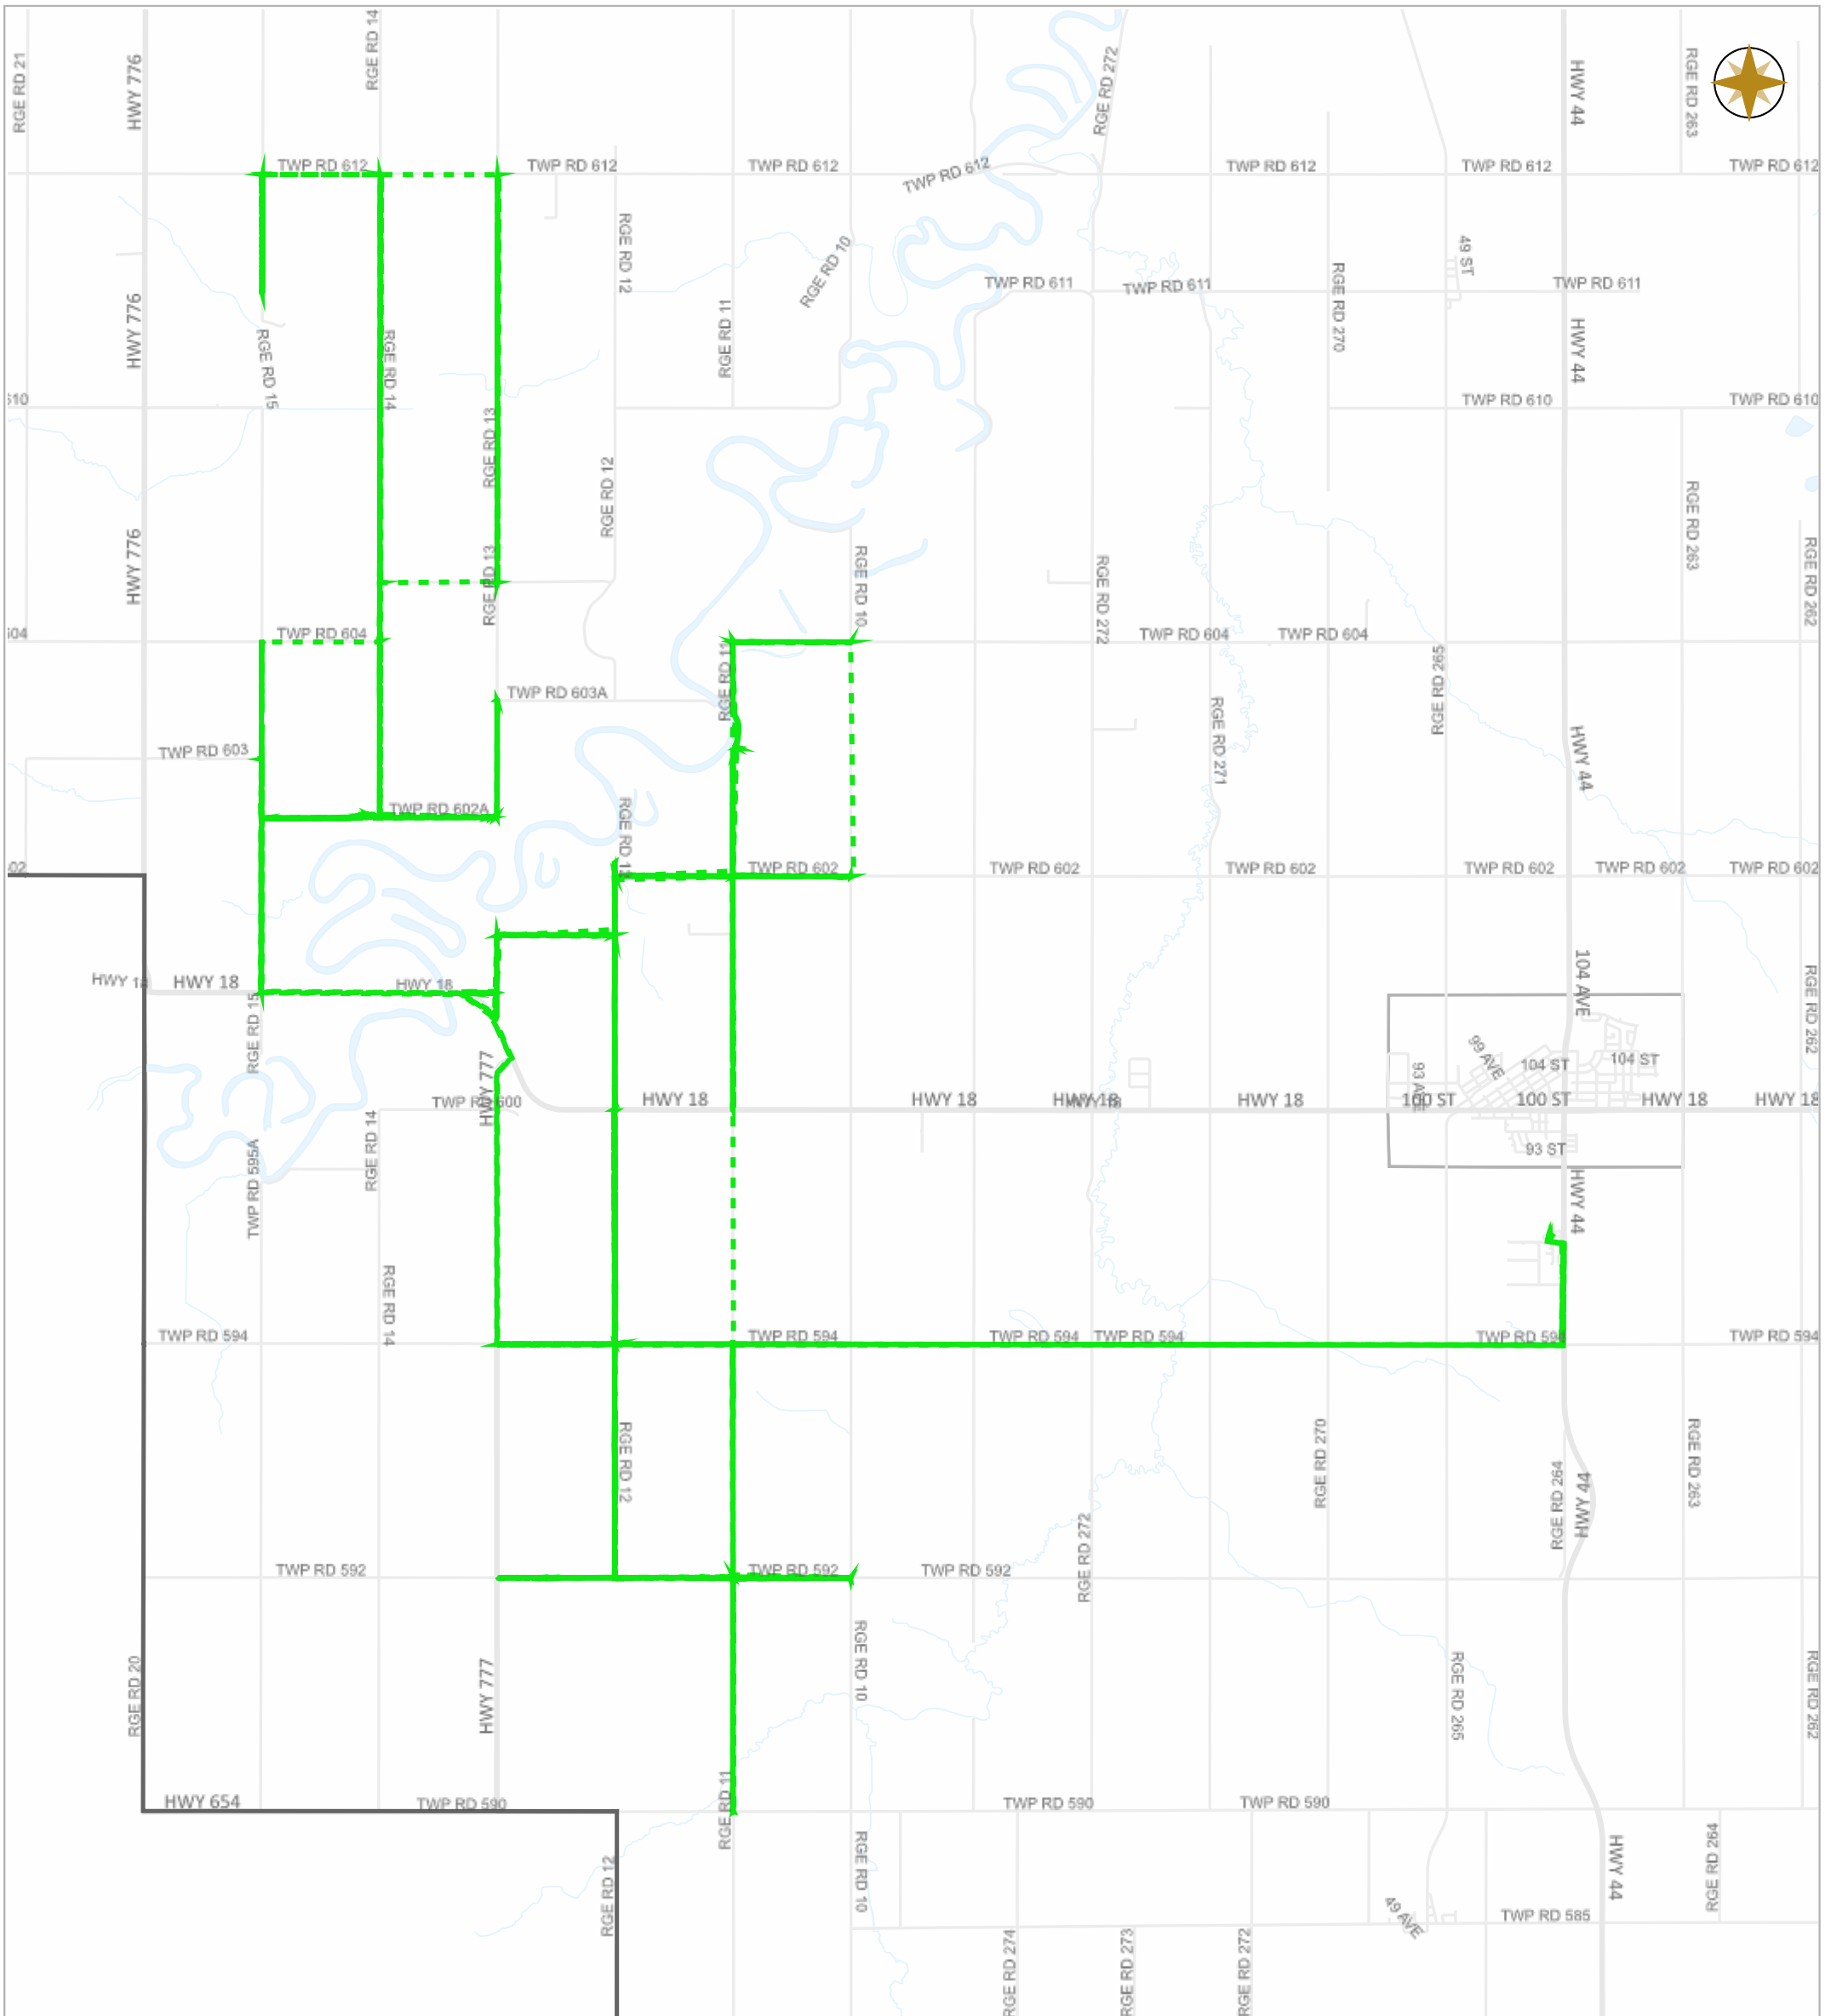

Legend

- Work Layers (Speed 1~7 mile/h)
- - - Tracking
- Roads

WESTLOCK COUNTY MAP

10336 – 106 Street
Westlock, Alberta T7P 2G1
Tel: 780-349-3346
Toll Free: 1-877-349-5880
Fax: 780-349-2012

Map Projection: 3TM 114W NAD 83

Date: Nov.11, 2024