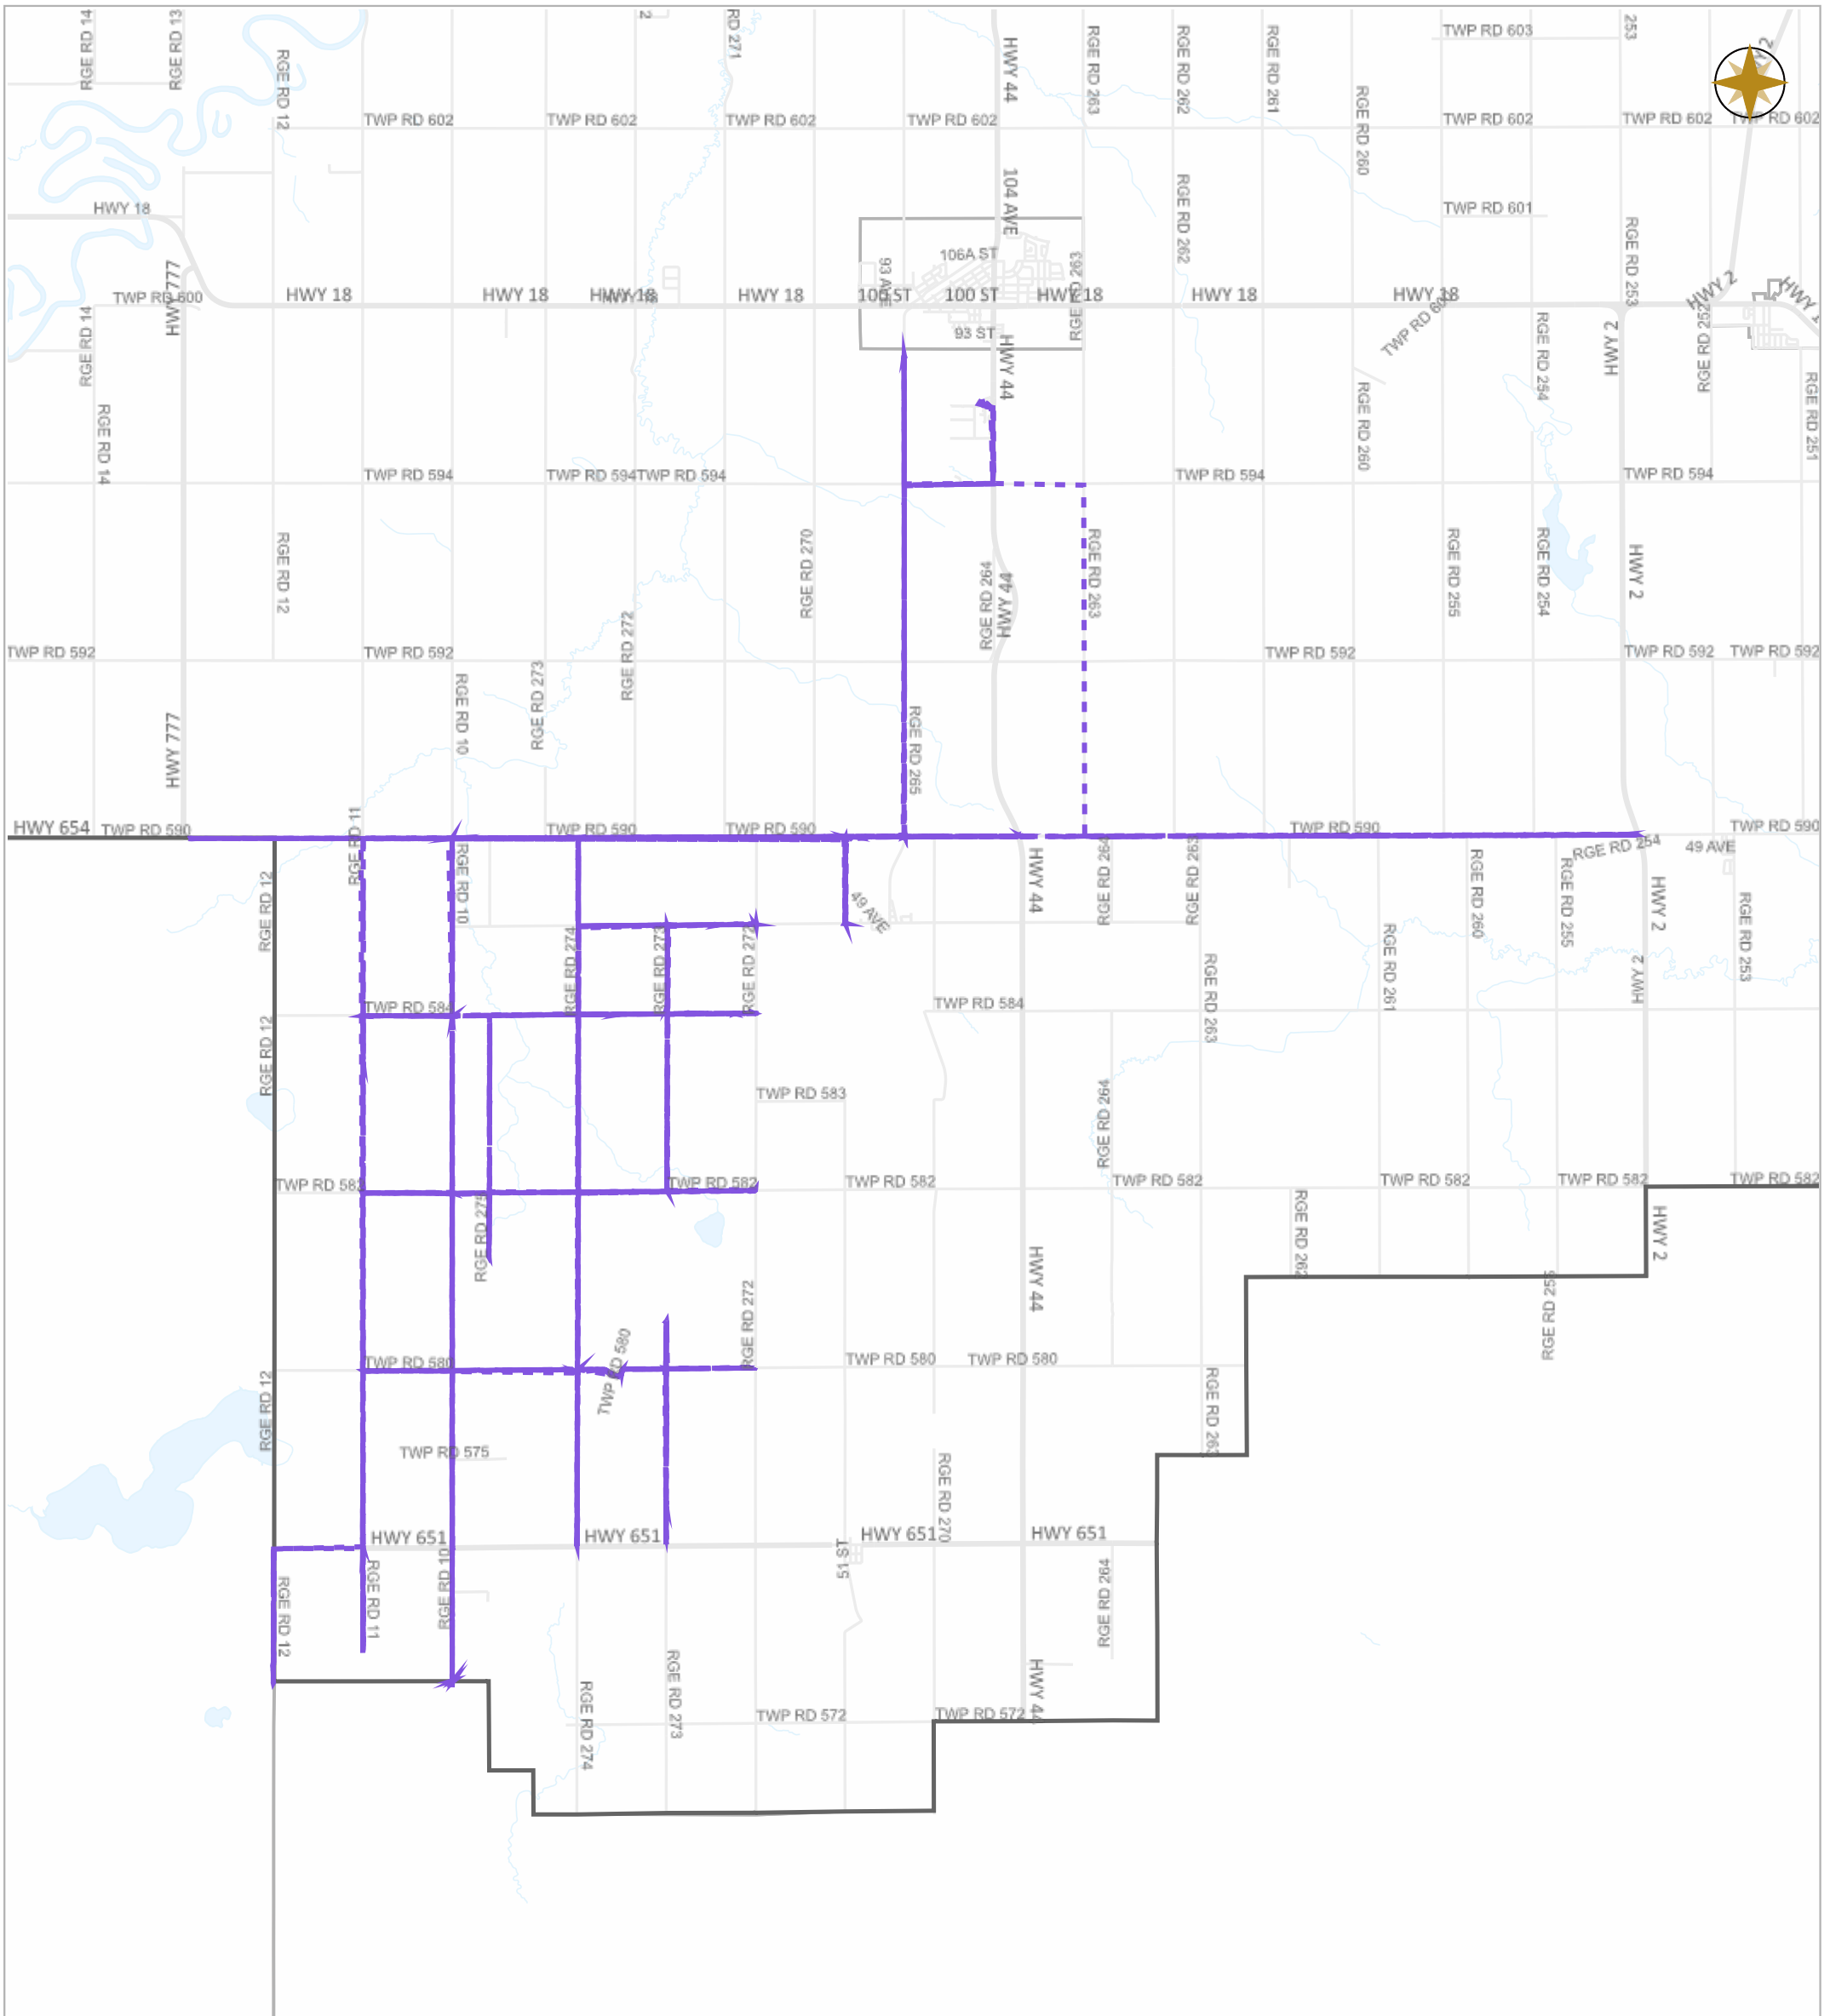

1. **Legend**
2. Work Layers (Speed 1~7 mile/h)
   - - - Tracking
   - Roads

10336 – 106 Street
Westlock, Alberta T7P 2G1
Tel: 780-349-3346
Toll Free: 1-877-349-5880
Fax: 780-349-2012

Map Projection: 3TM 114W NAD 83

Date: Nov.11, 2024