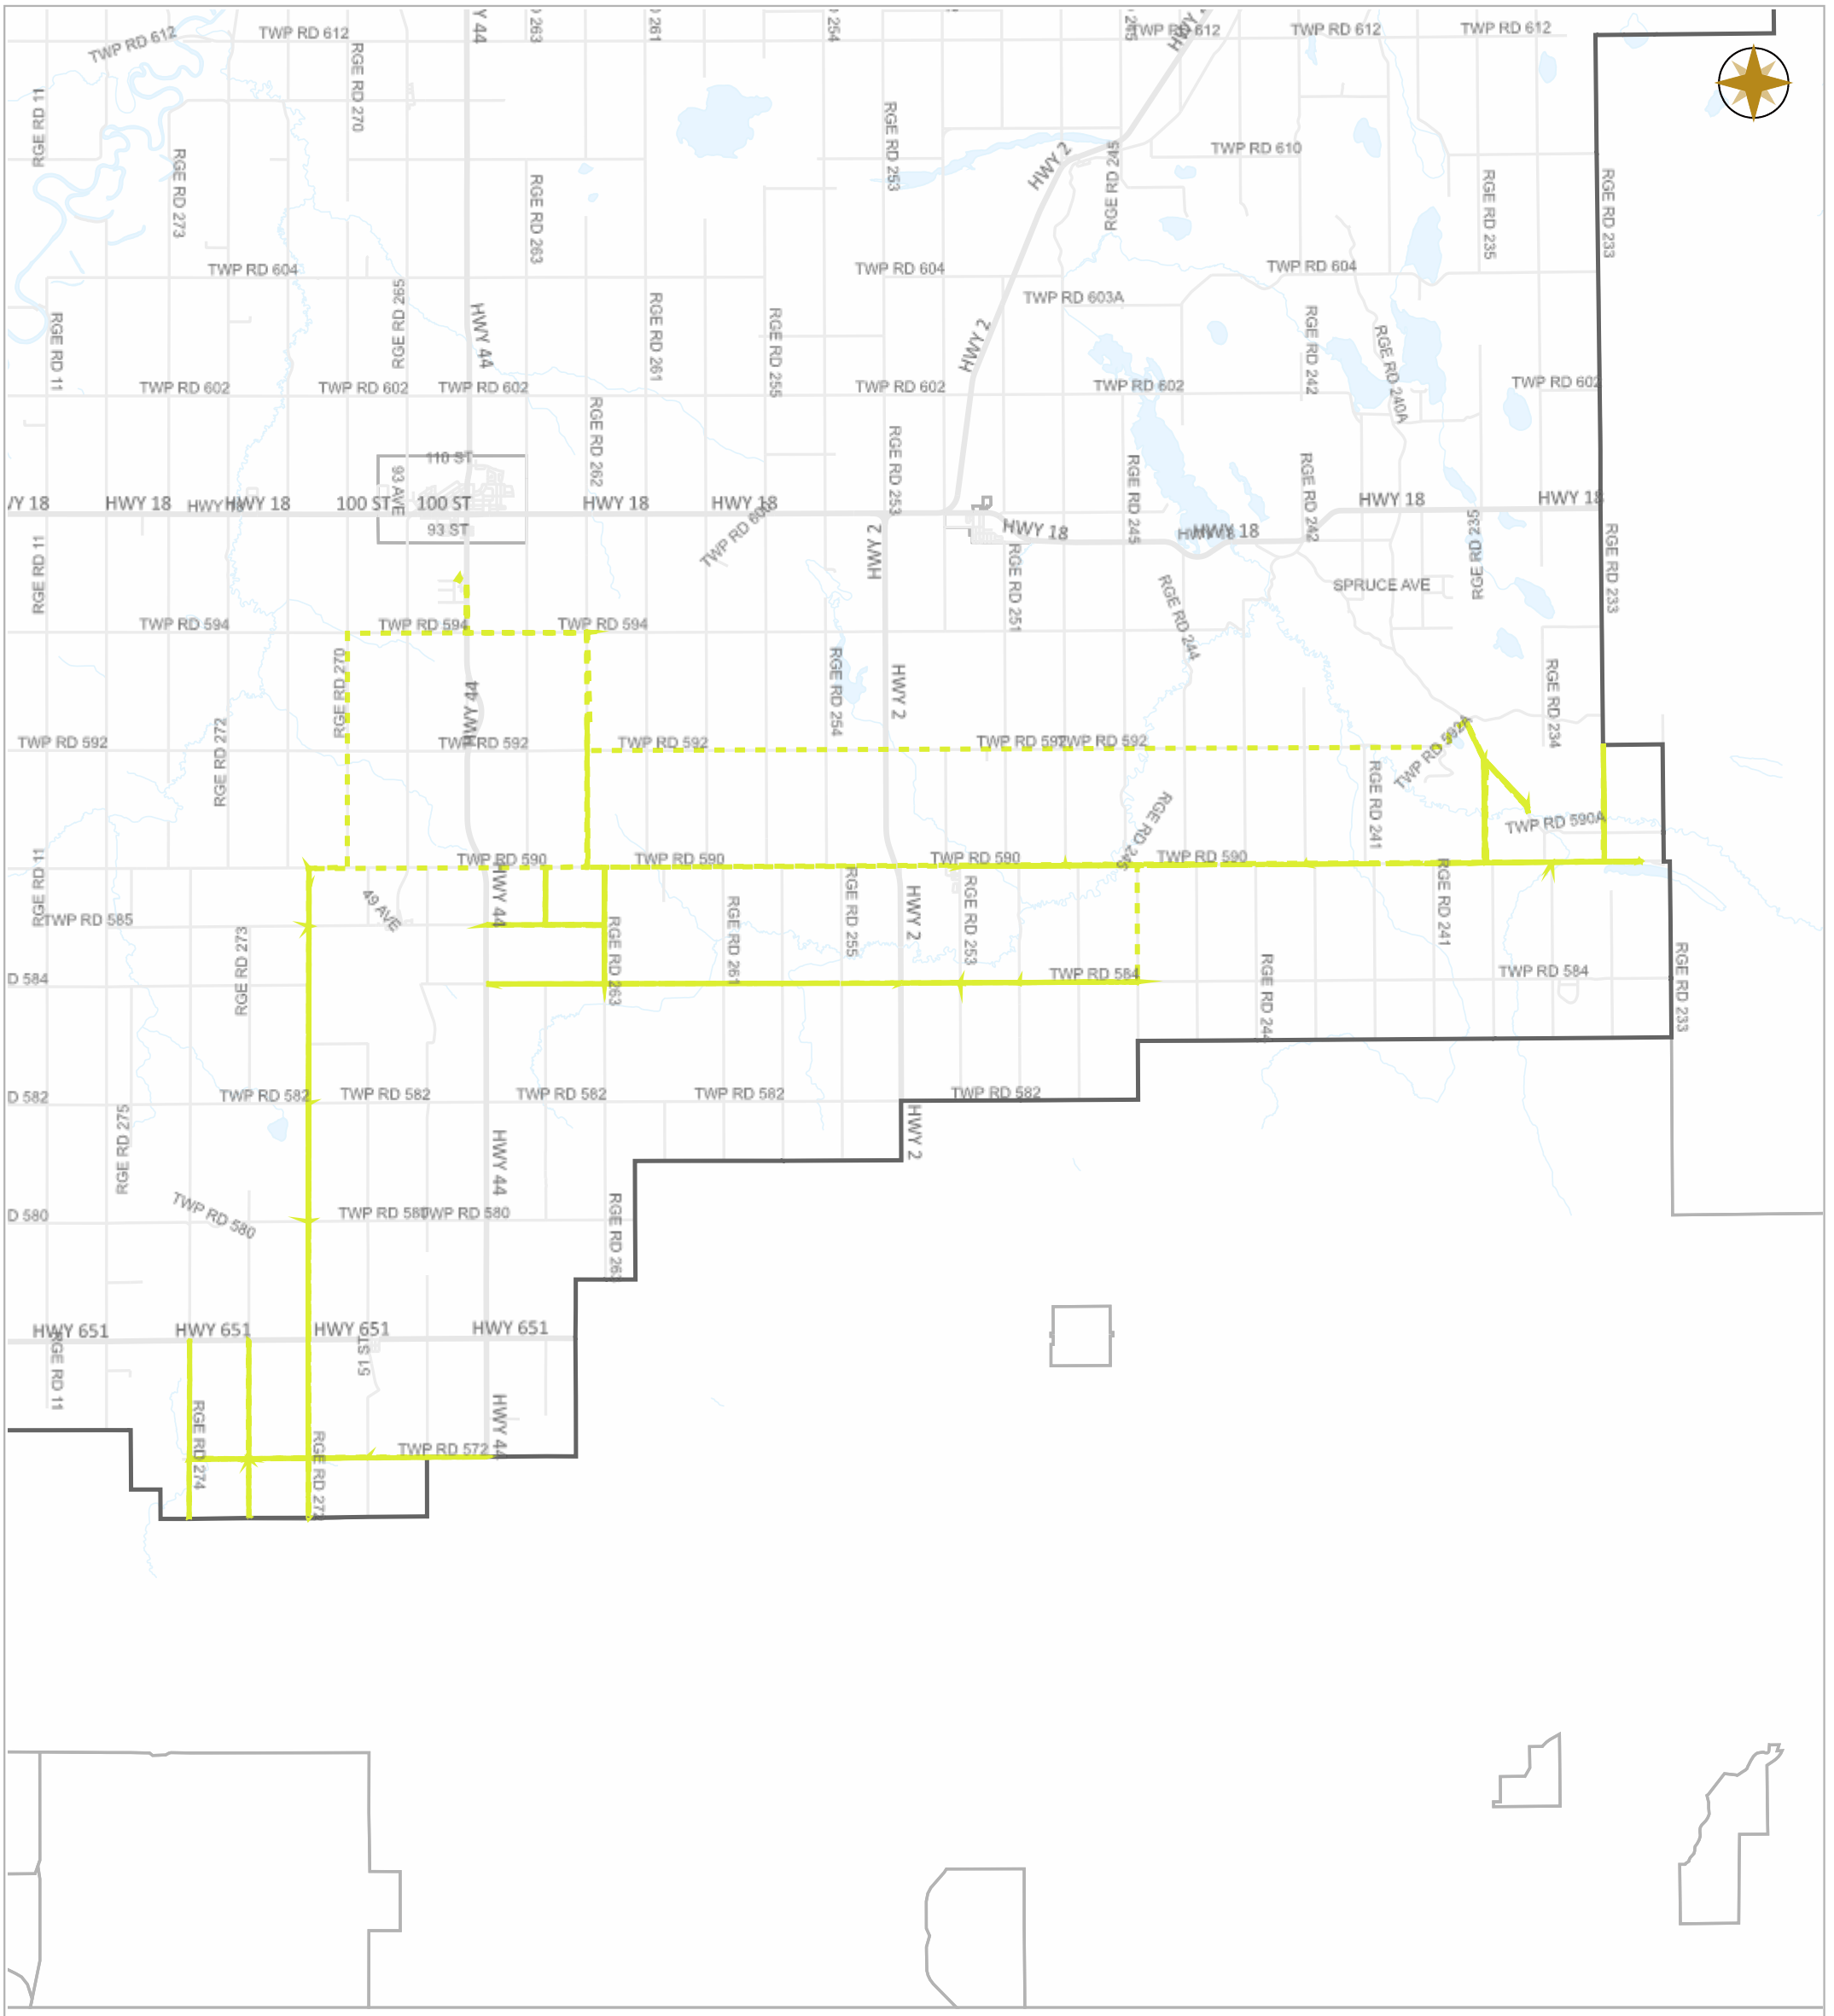

Scale

Legend

- Work Layers (Speed 1~7 mile/h)
- - - Tracking
- Roads

WESTLOCK COUNTY MAP

10336 – 106 Street
Westlock, Alberta T7P 2G1

Tel: 780-349-3346
Toll Free: 1-877-349-5880
Fax: 780-349-2012

Map Projection: 3TM 114W NAD 83

Date: Nov.11, 2024