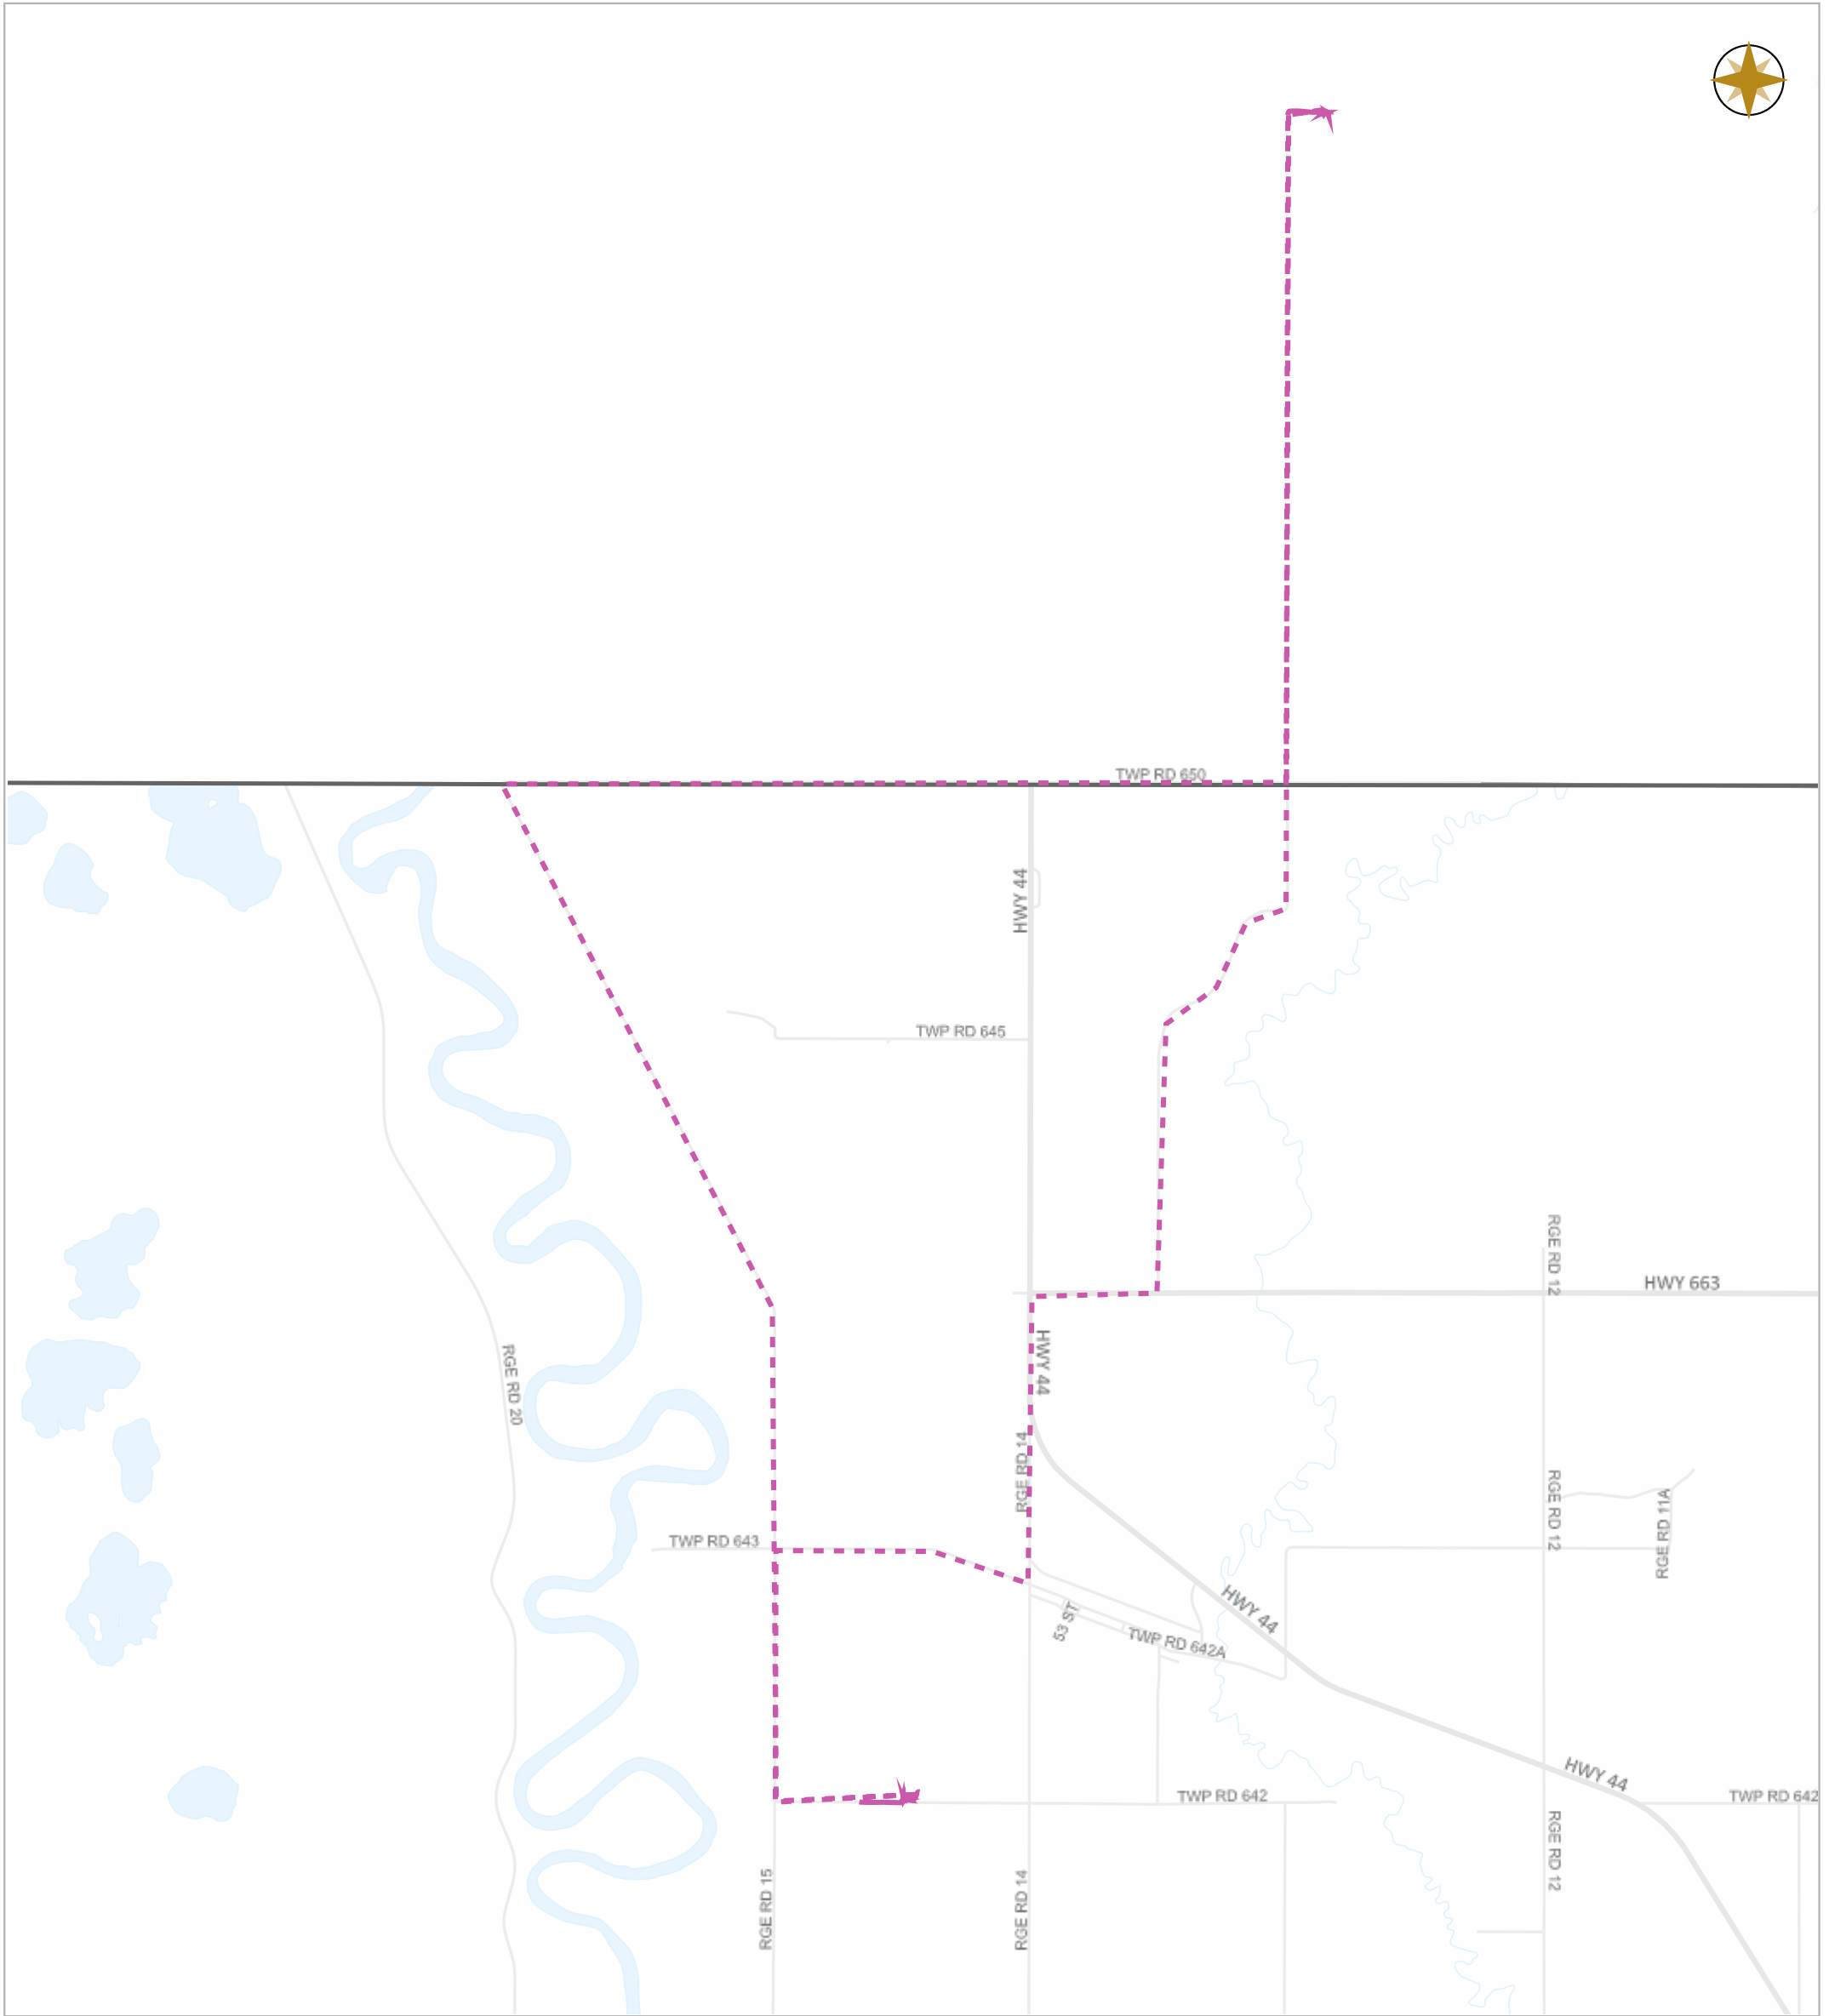

Scale

Legend

- Work Layers (Speed 1~12 mile/h)
- Tracking
- Roads

WESTLOCK COUNTY MAP

Map Projection: 3TM 114W NAD 83

10336 - 106 Street
Westlock, Alberta T7P 2G1

Tel: 780-349-3346
Toll Free: 1-877-349-5880
Fax: 780-349-2012

Date: Mar.03, 2025