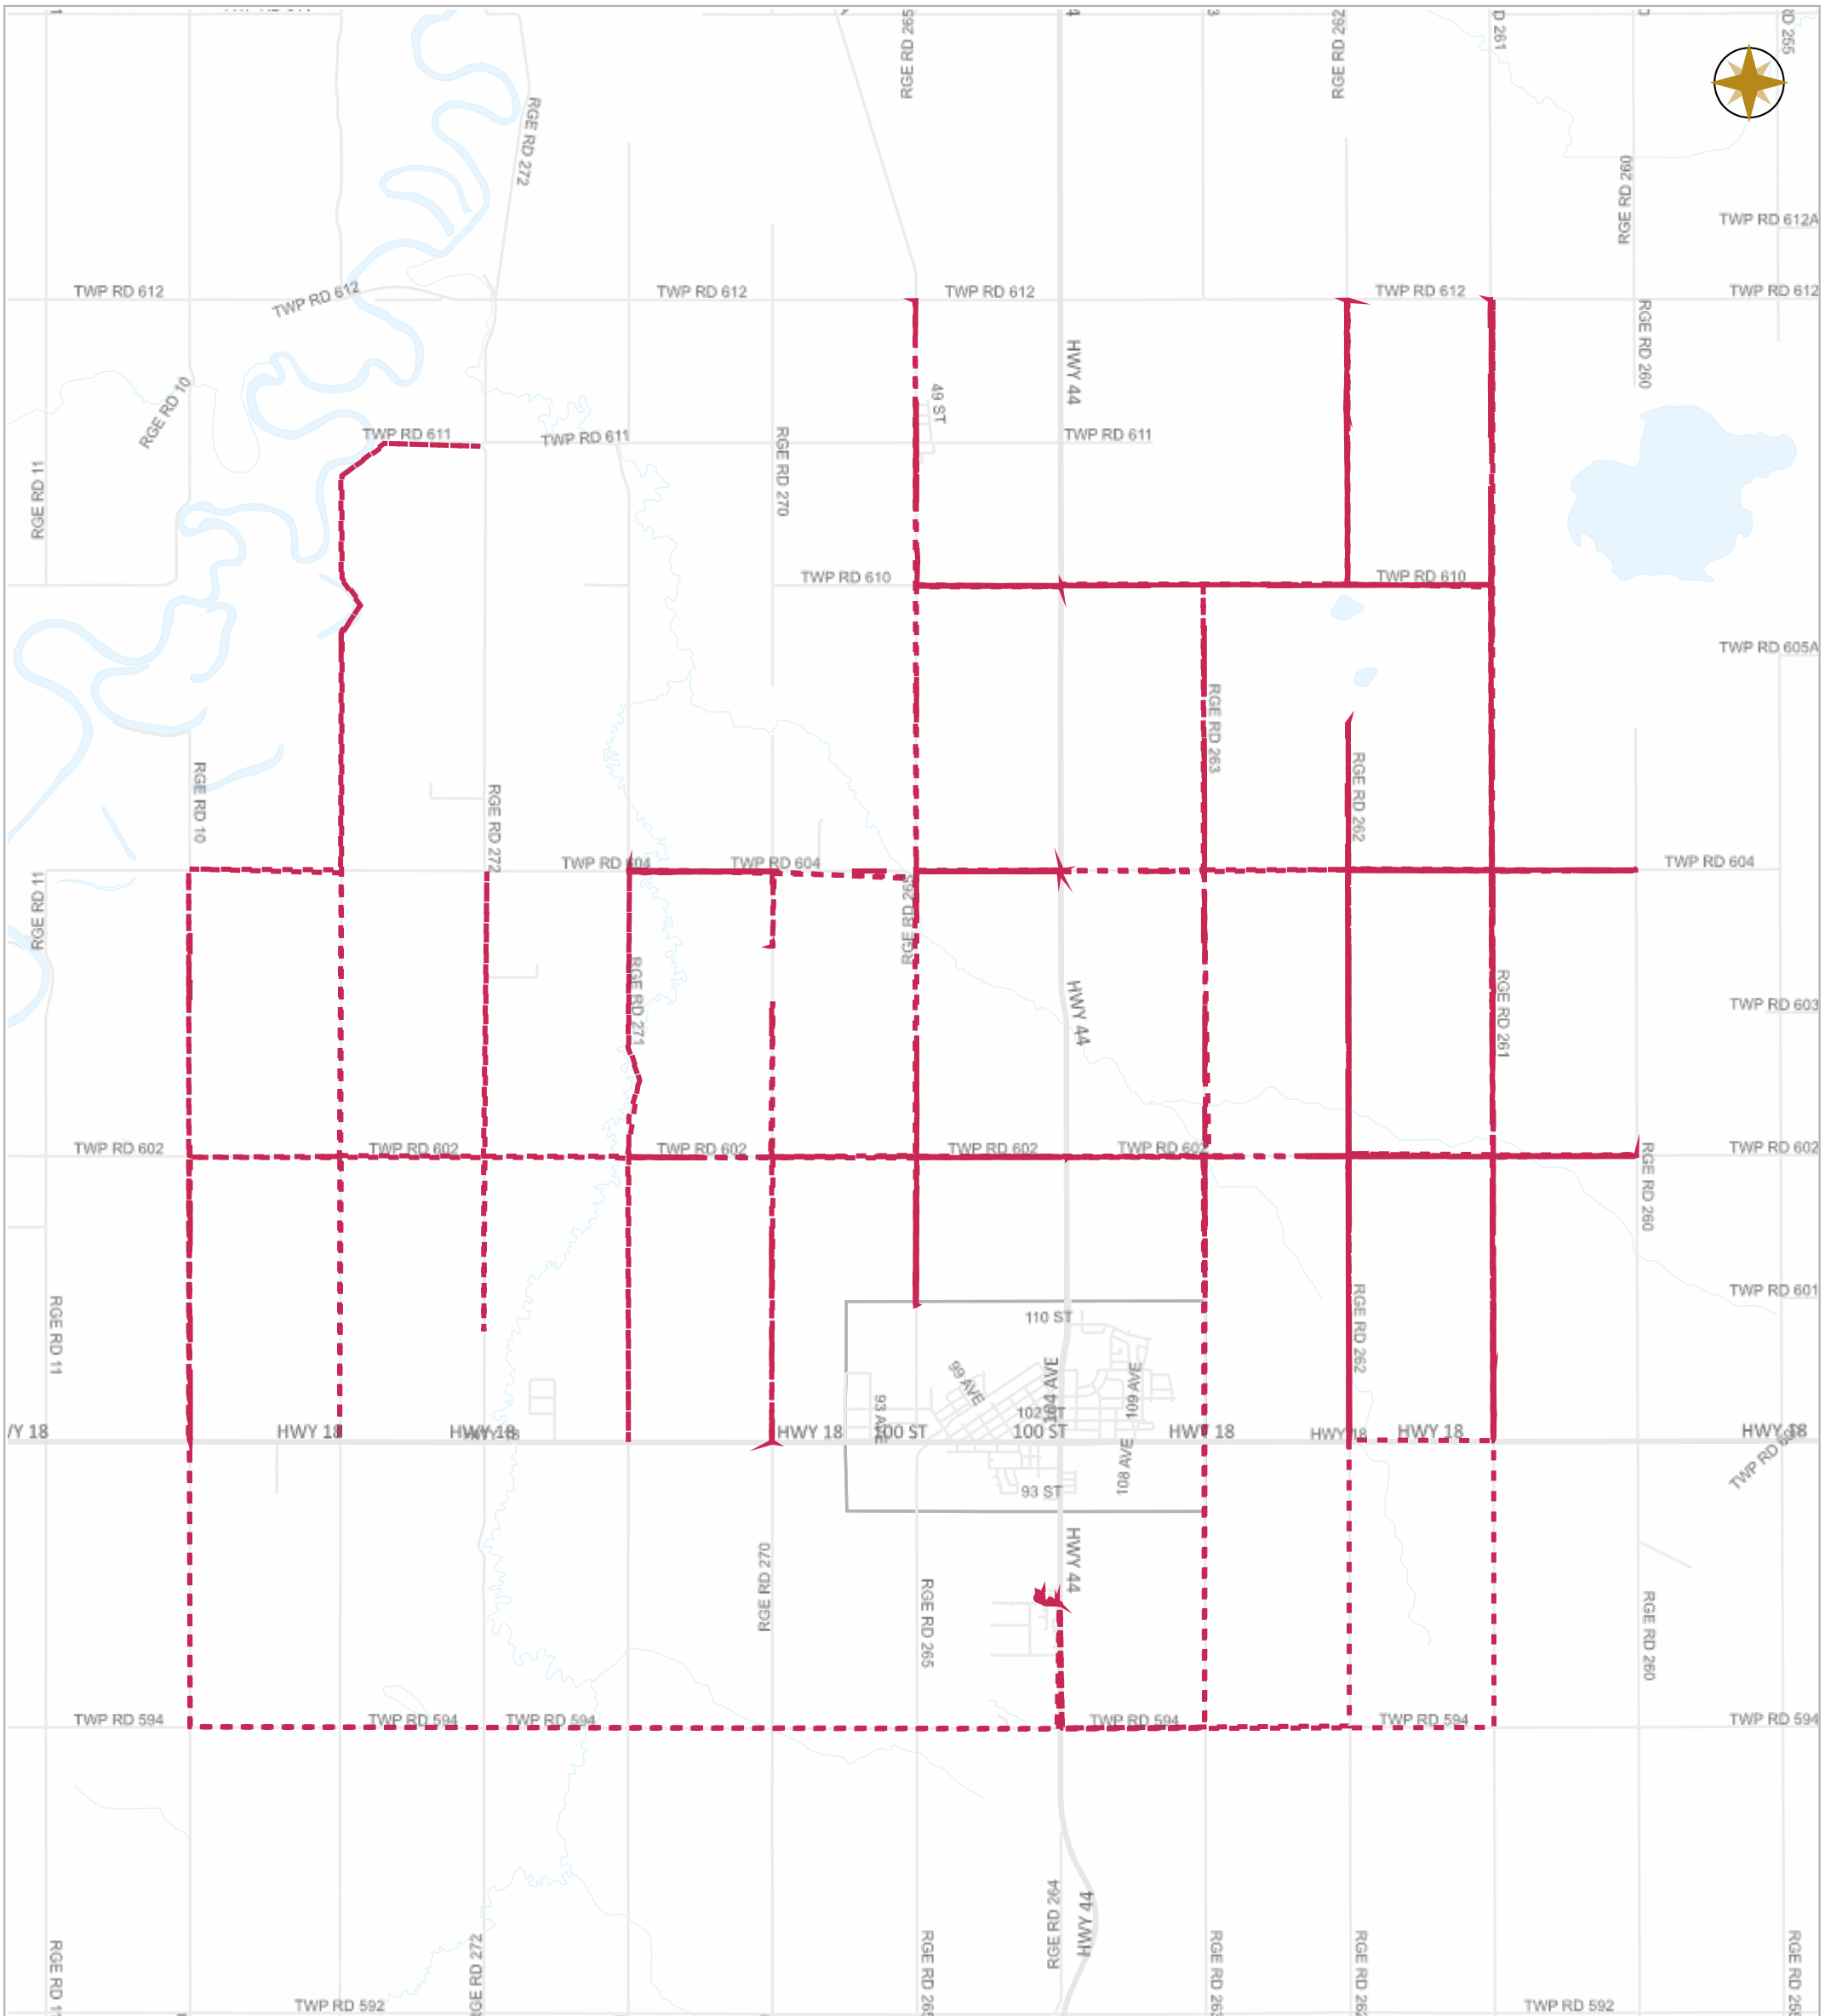

Scale

Legend

- Work Layers (Speed 1~12 mile/h)
- - - Tracking
- Roads

WESTLOCK COUNTY MAP

Map Projection: 3TM 114W NAD 83

10336 – 106 Street
Westlock, Alberta T7P 2G1

Tel: 780-349-3346
Toll Free: 1-877-349-5880
Fax: 780-349-2012

Date: Mar.03, 2025