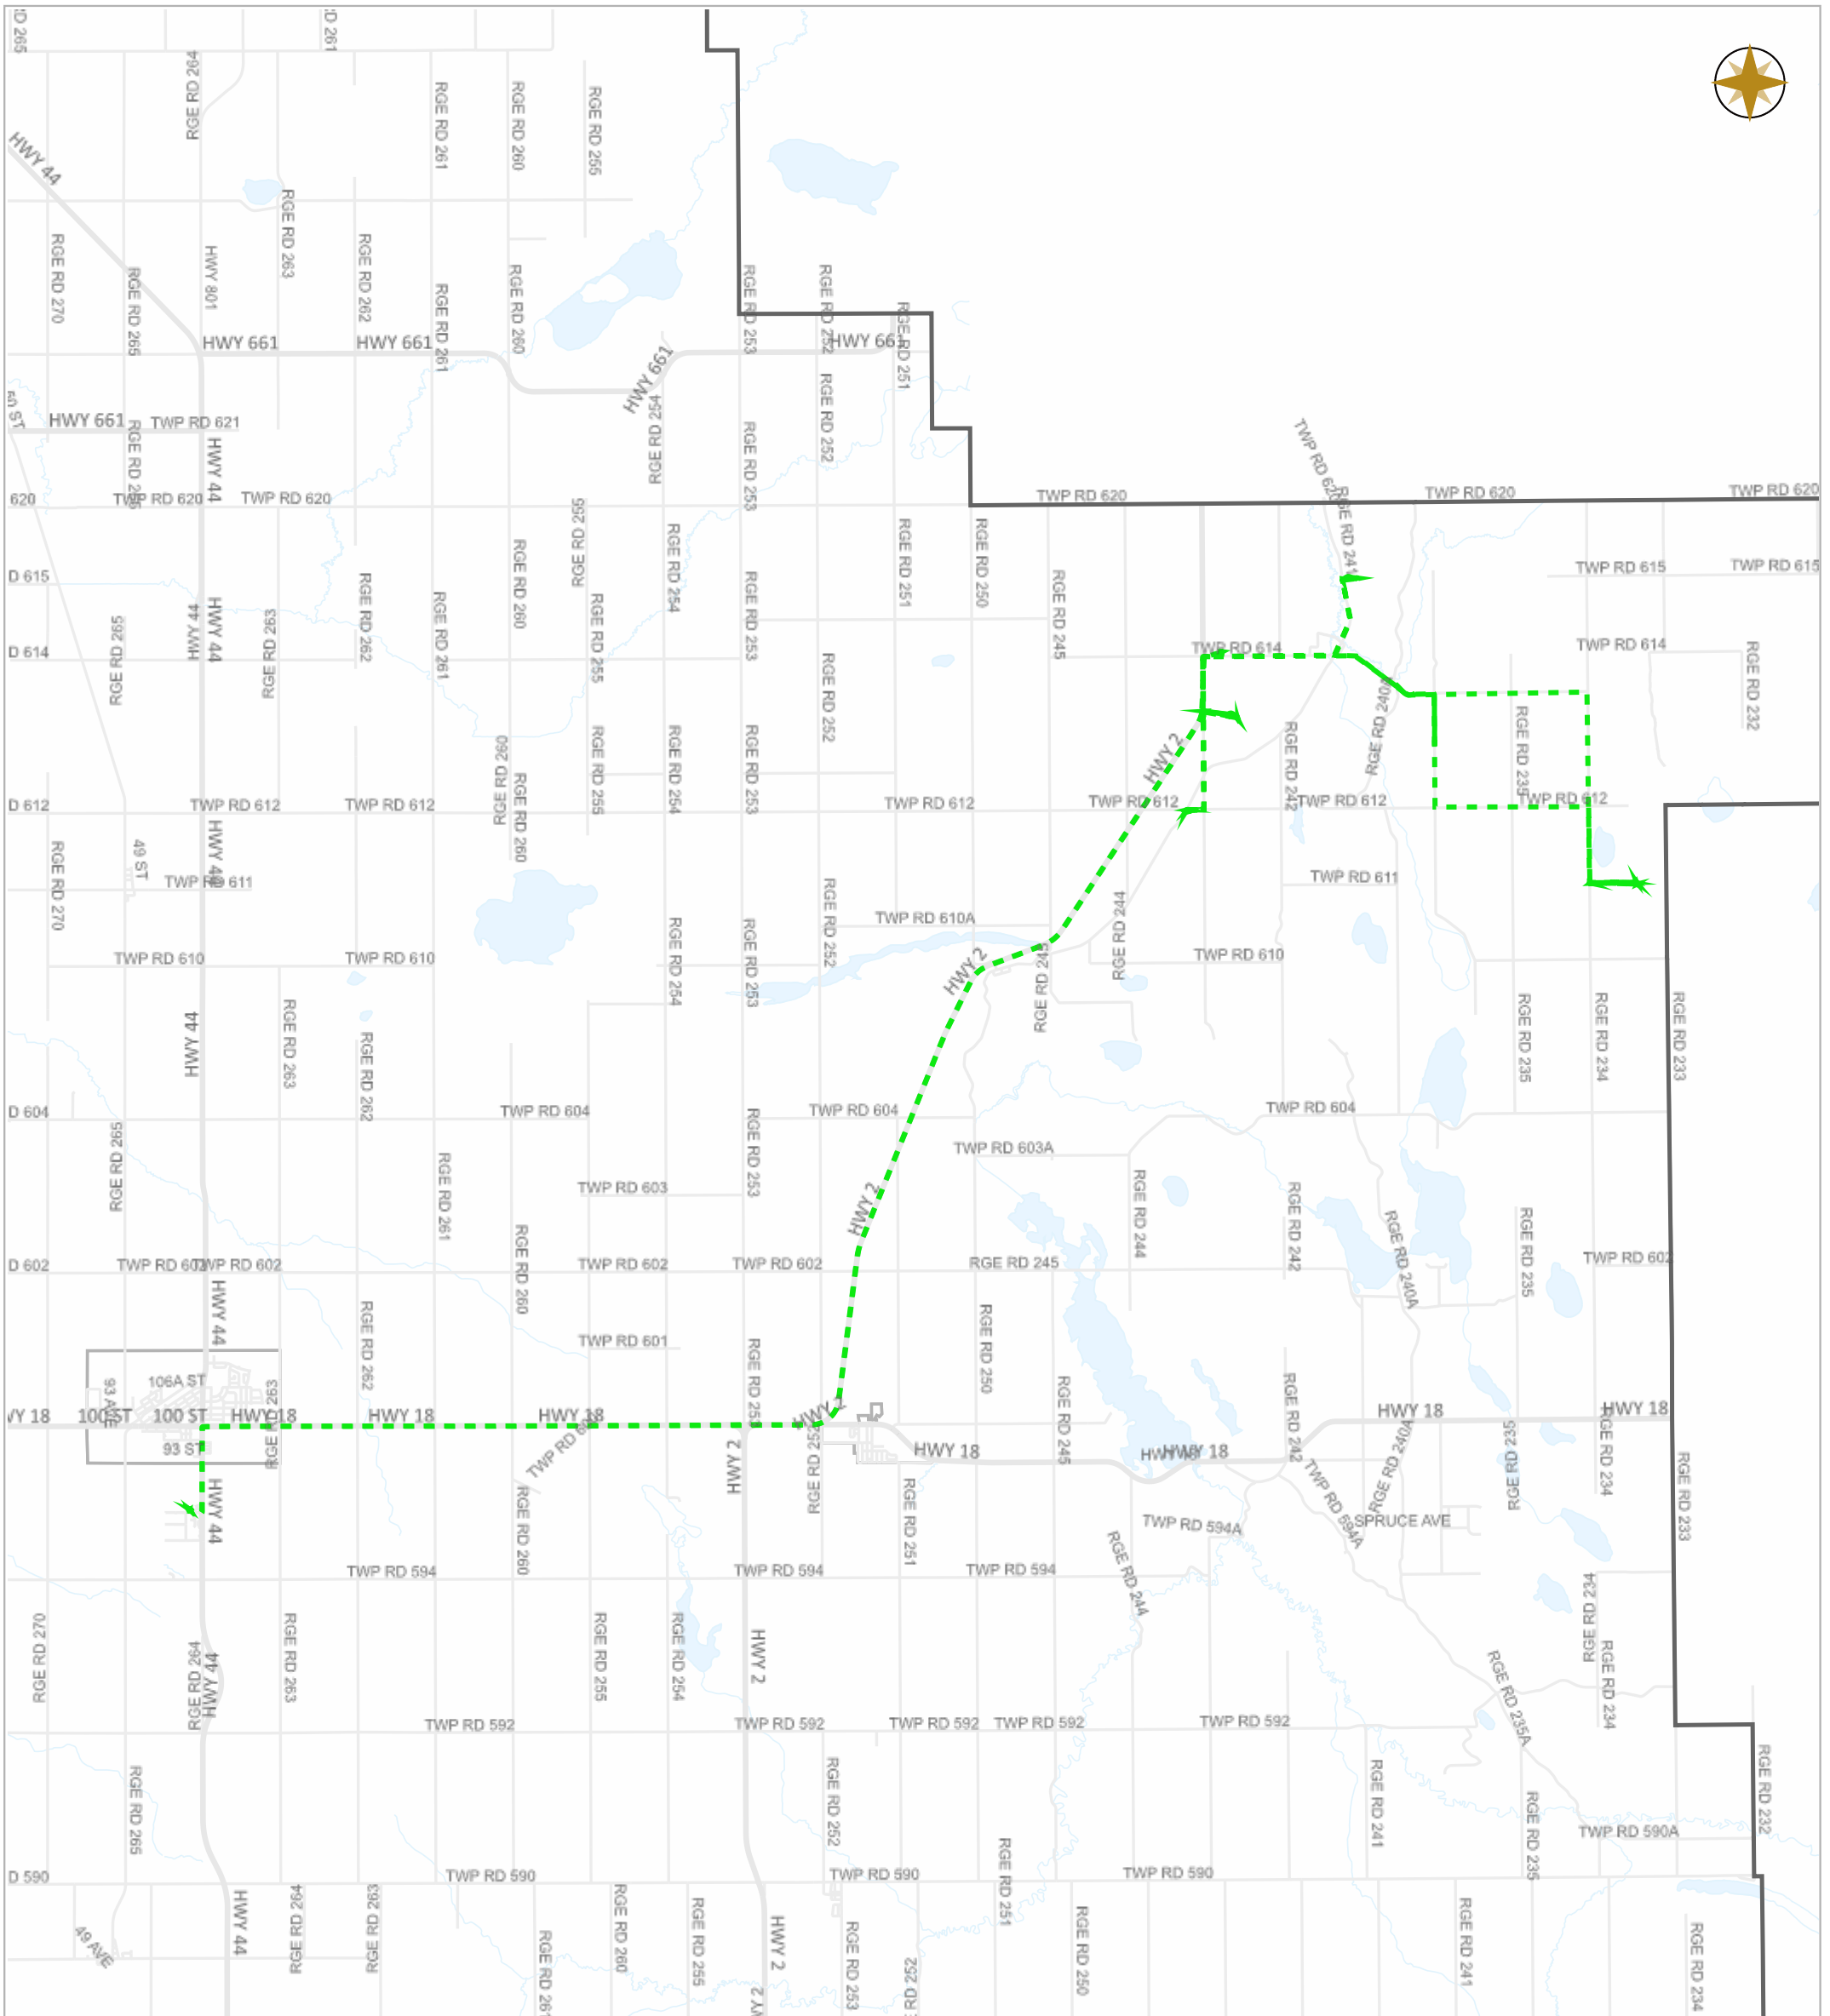

Scale	Legend ——— Work Layers (Speed 1~12 mile/h) - - - Tracking ——— Roads	WESTLOCK COUNTY MAP Map Projection: 3TM 114W NAD 83	10336 – 106 Street Westlock, Alberta T7P 2G1 Tel: 780-349-3346 Toll Free: 1-877-349-5880 Fax: 780-349-2012 Date: Mar.03, 2025