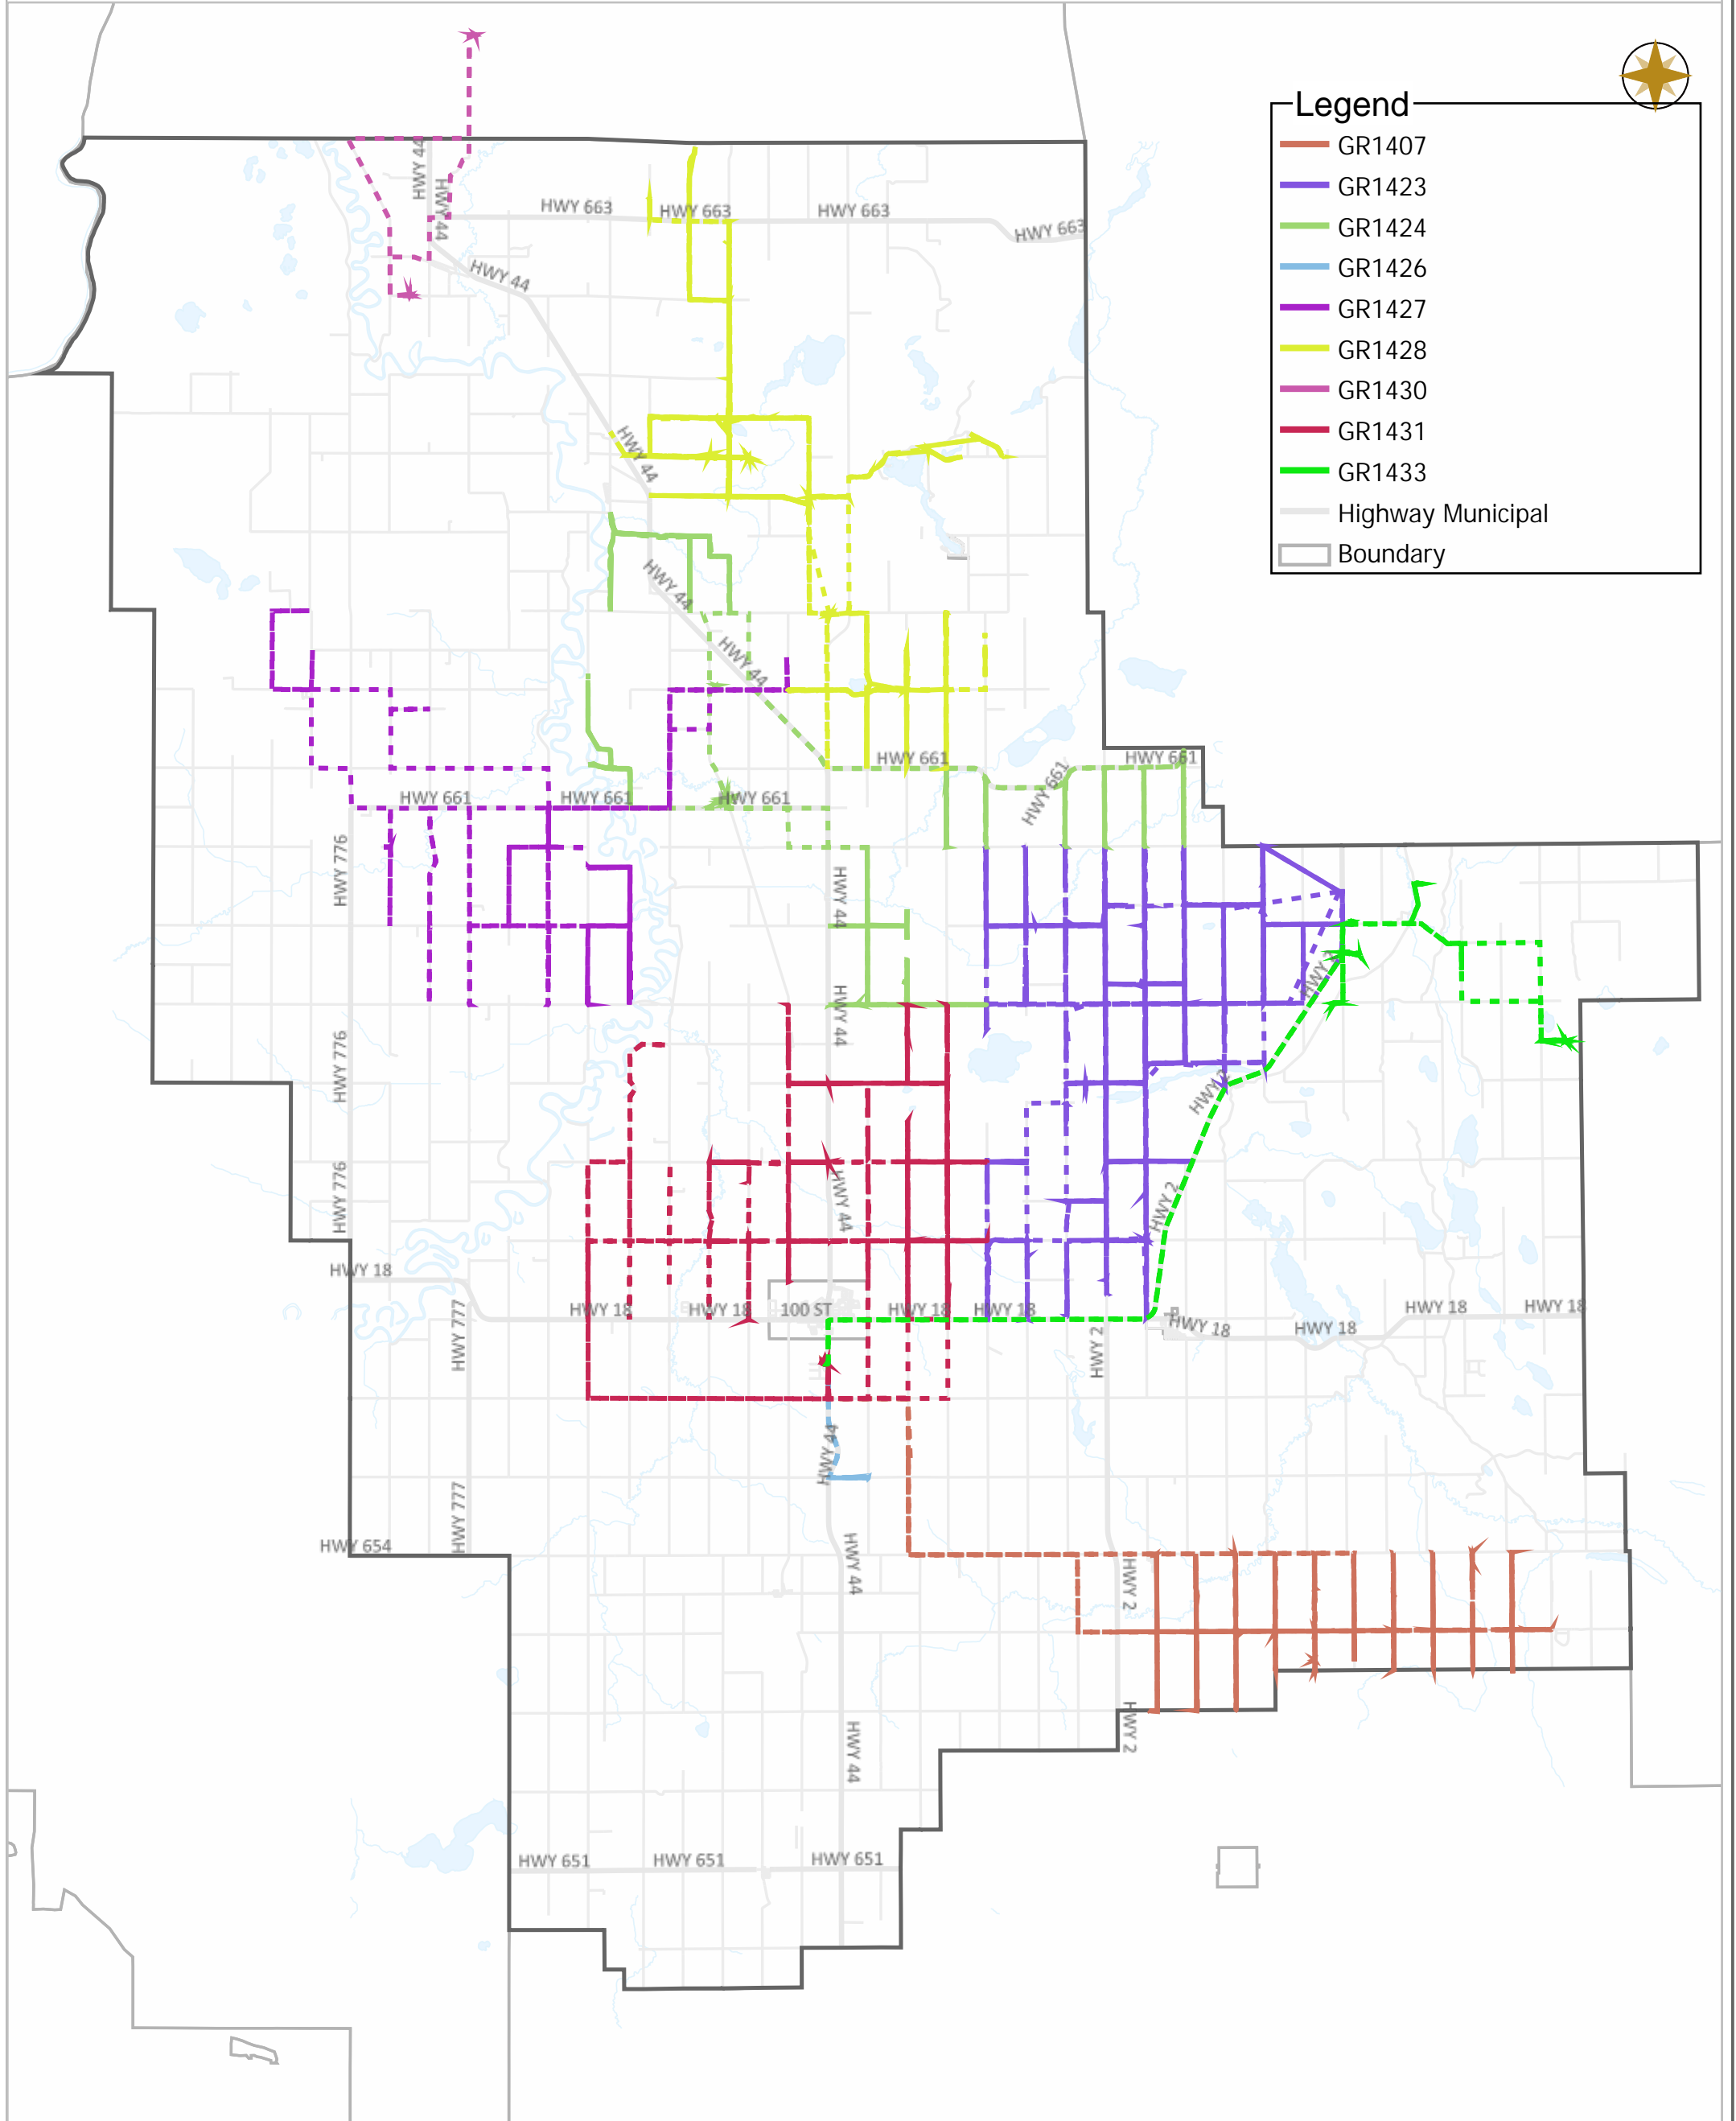

# WESTLOCK COUNTY - WEEKLY GRADING REPORT

02-23-2025 ~ 03-01-2025

### Legend

- GR1407
- GR1423
- GR1424
- GR1426
- GR1427
- GR1428
- GR1430
- GR1431
- GR1433
- Highway Municipal
- Boundary

5 0 5 10 15 km

2 0 2 4 6 mile

Scale

### Legend

- Work Layers (Speed 1~12 mile/h)
- - - Tracking
- Roads