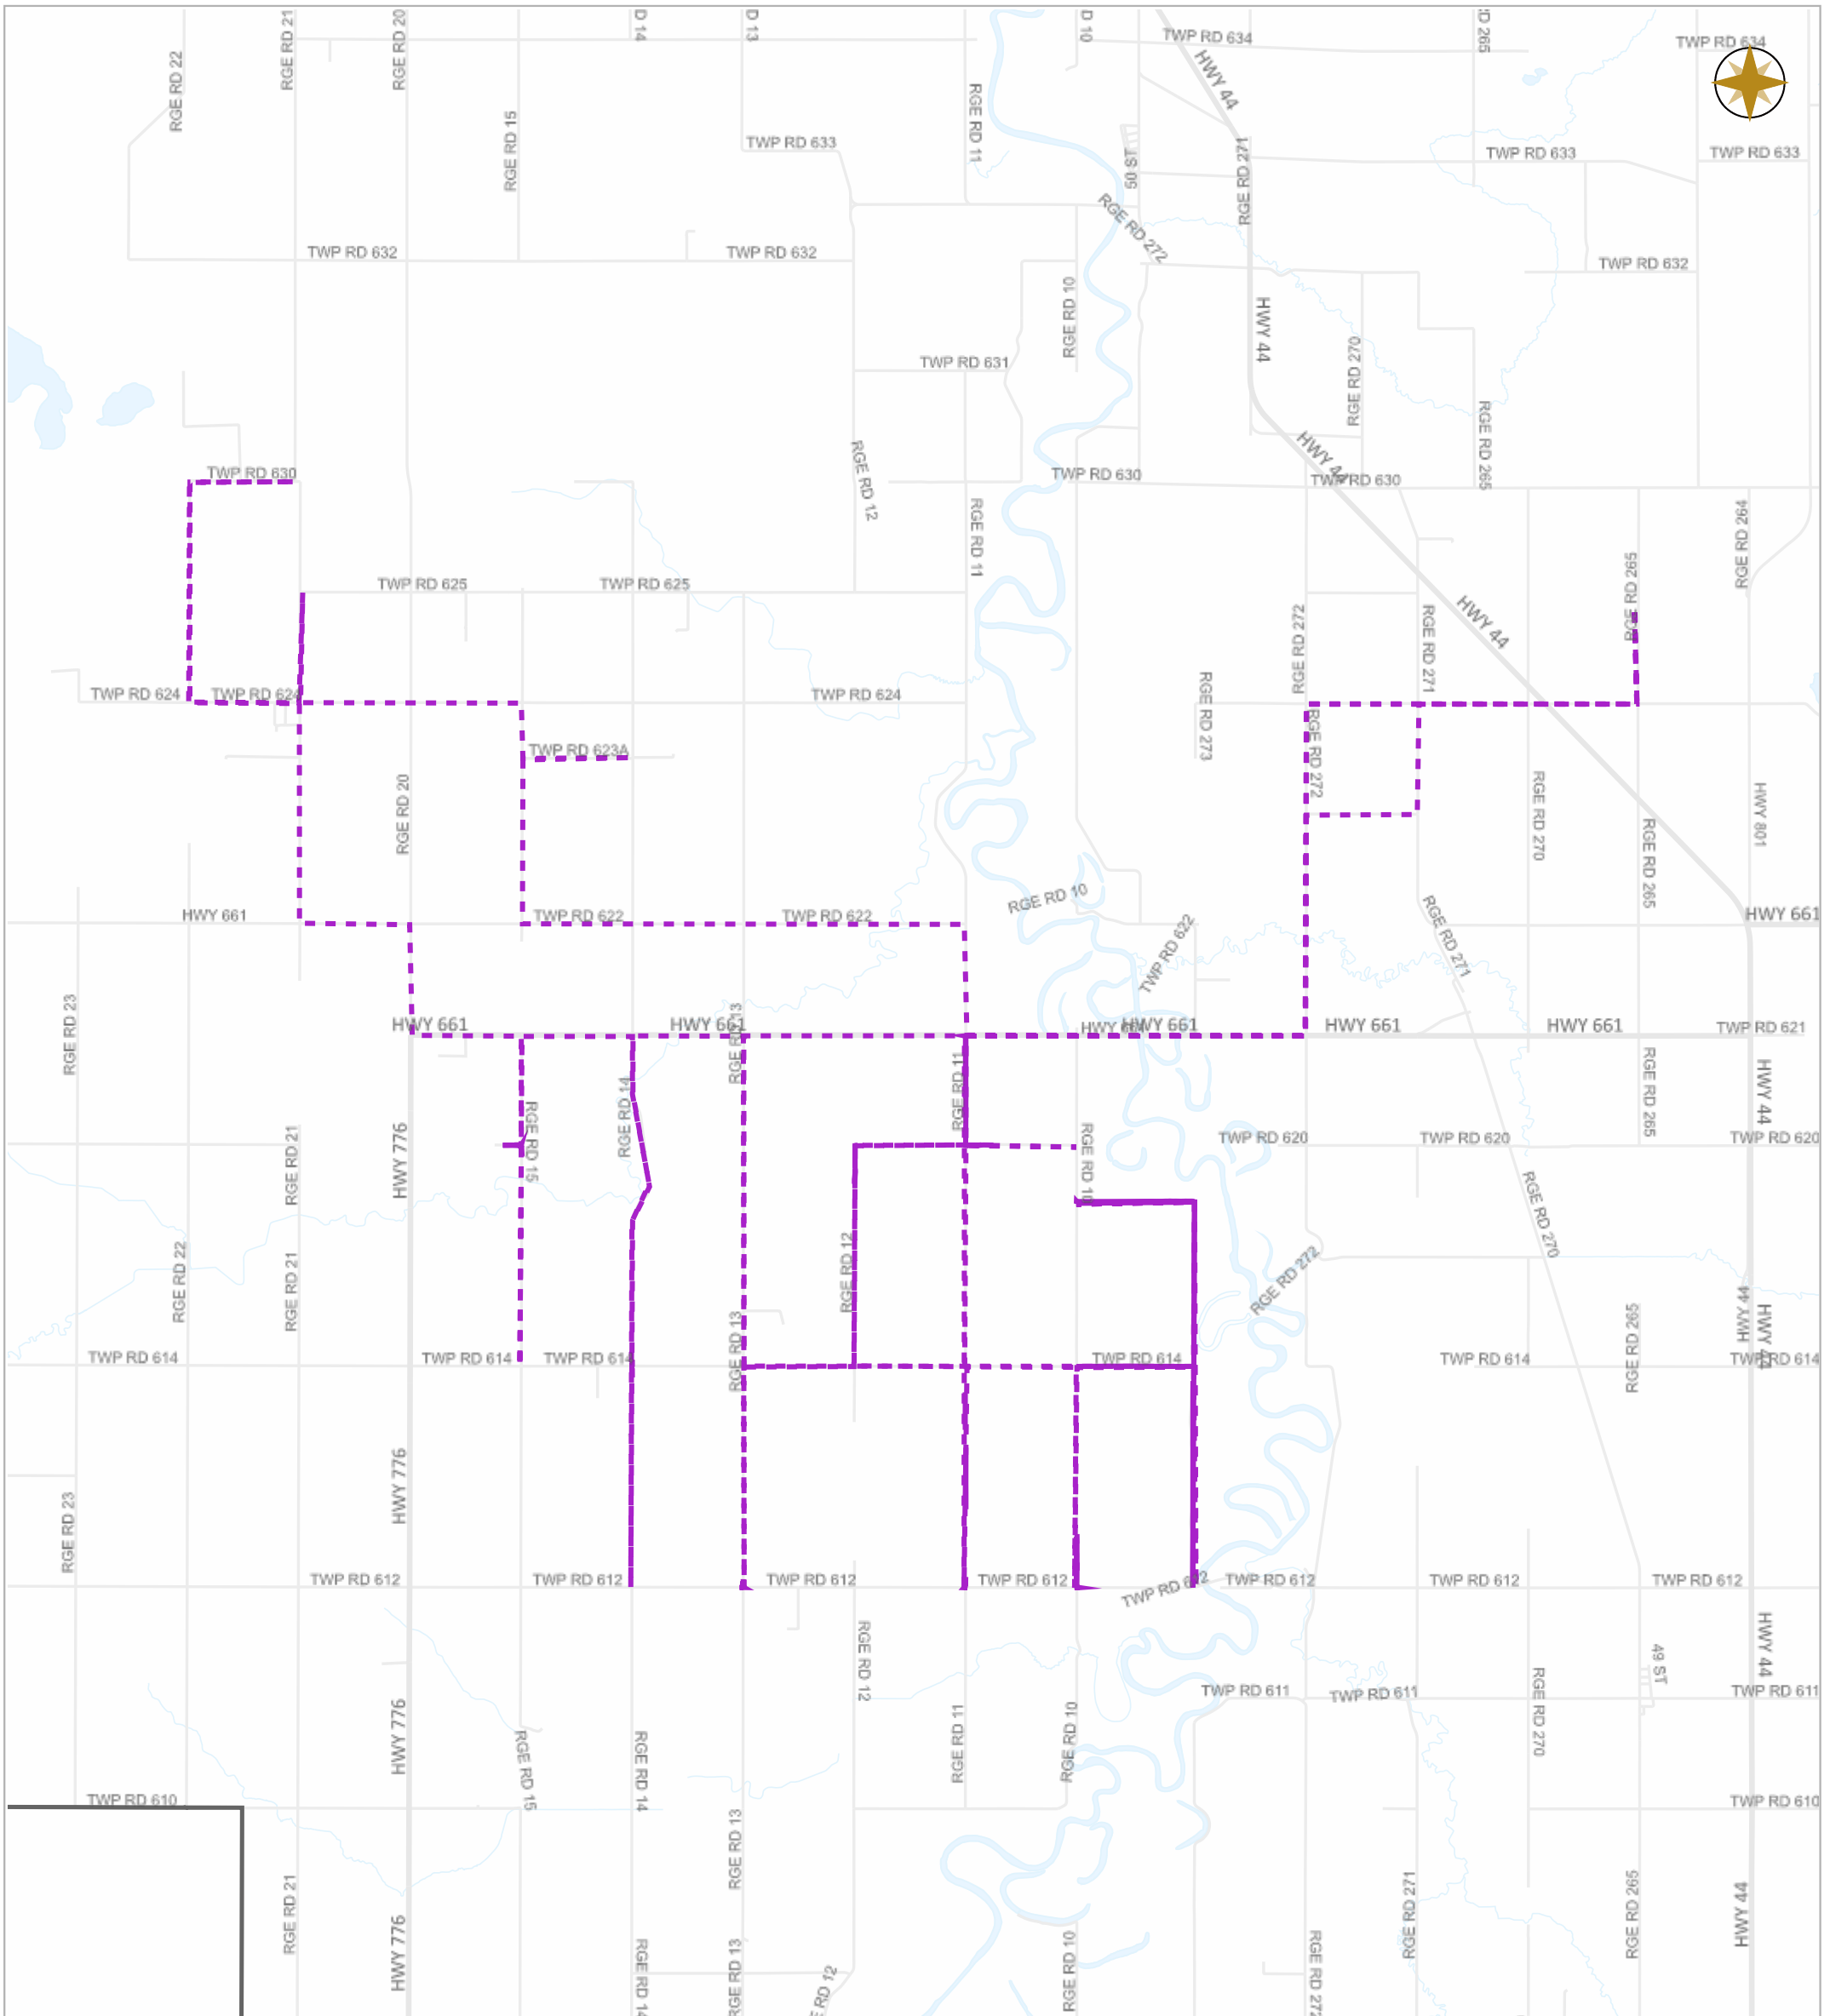

Legend

- Work Layers (Speed 1~12 mile/h)
- Tracking
- Roads

WESTLOCK COUNTY MAP

Map Projection: 3TM 114W NAD 83

10336 – 106 Street
Westlock, Alberta T7P 2G1

Tel: 780-349-3346
Toll Free: 1-877-349-5880
Fax: 780-349-2012

Date: Mar.03, 2025