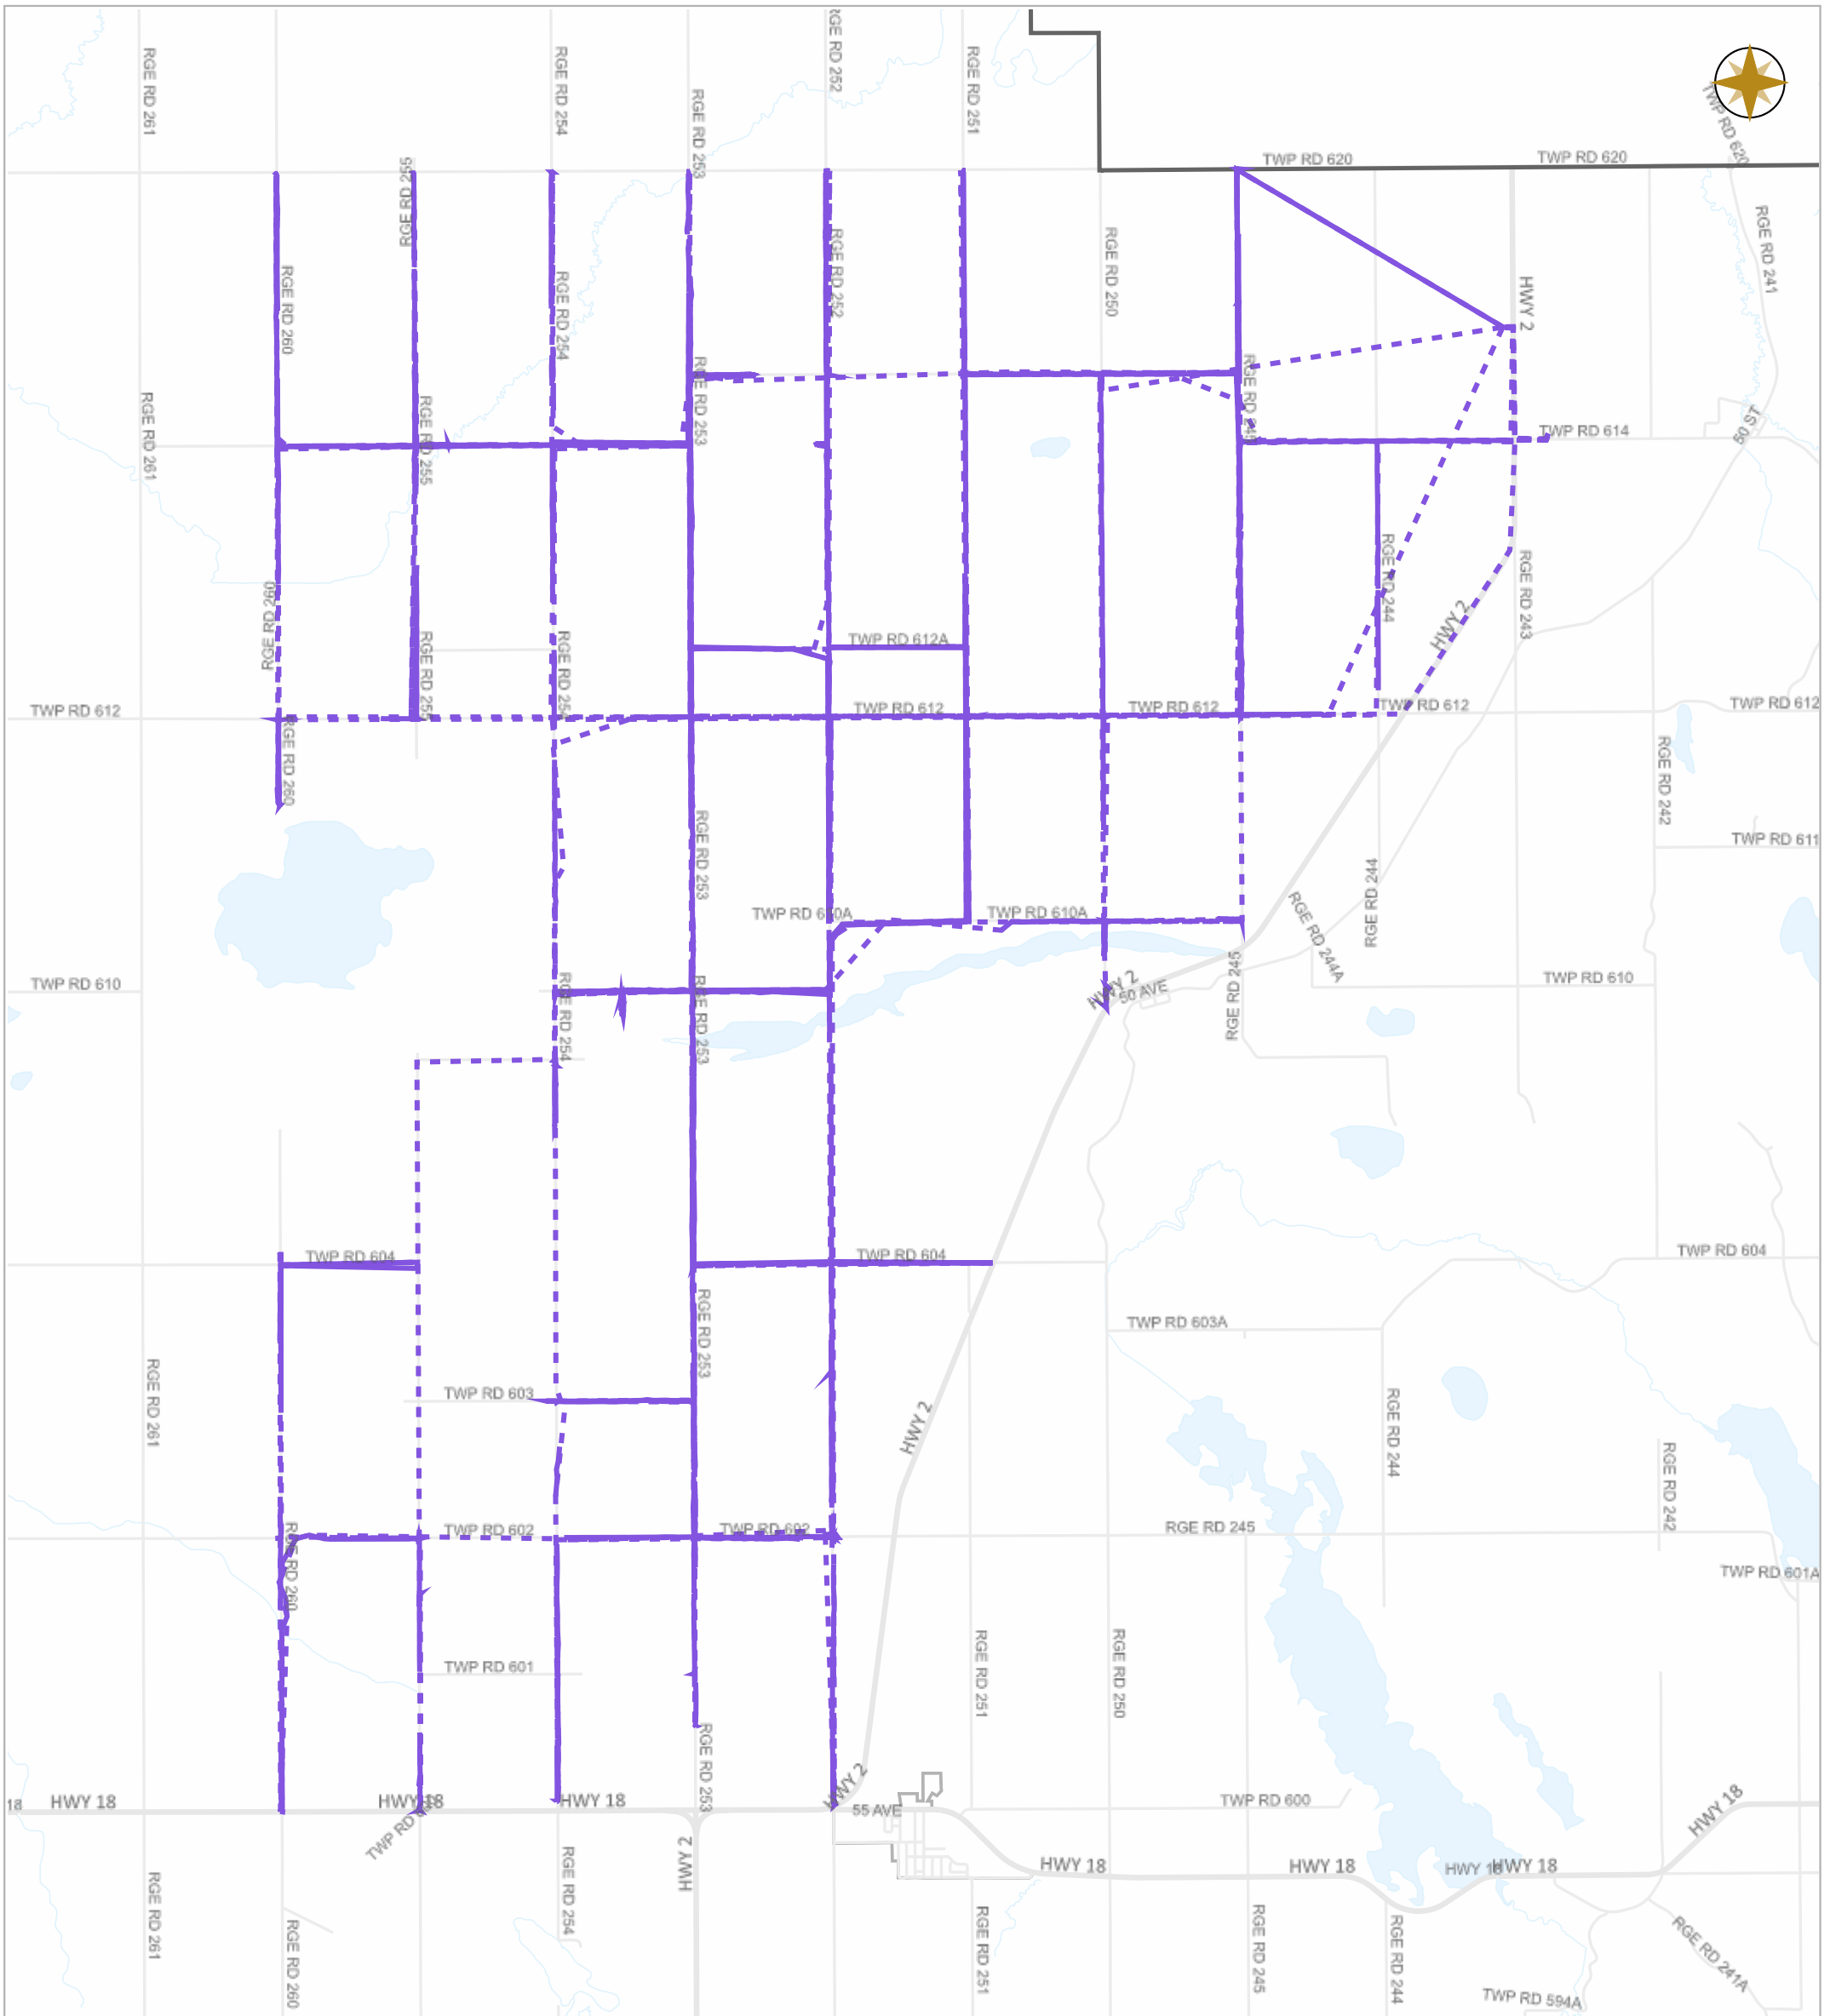

Scale

Legend

- Work Layers (Speed 1~12 mile/h)
- - - Tracking
- Roads

WESTLOCK COUNTY MAP

Map Projection: 3TM 114W NAD 83

10336 – 106 Street
Westlock, Alberta T7P 2G1

Tel: 780-349-3346
Toll Free: 1-877-349-5880
Fax: 780-349-2012

Date: Mar.03, 2025