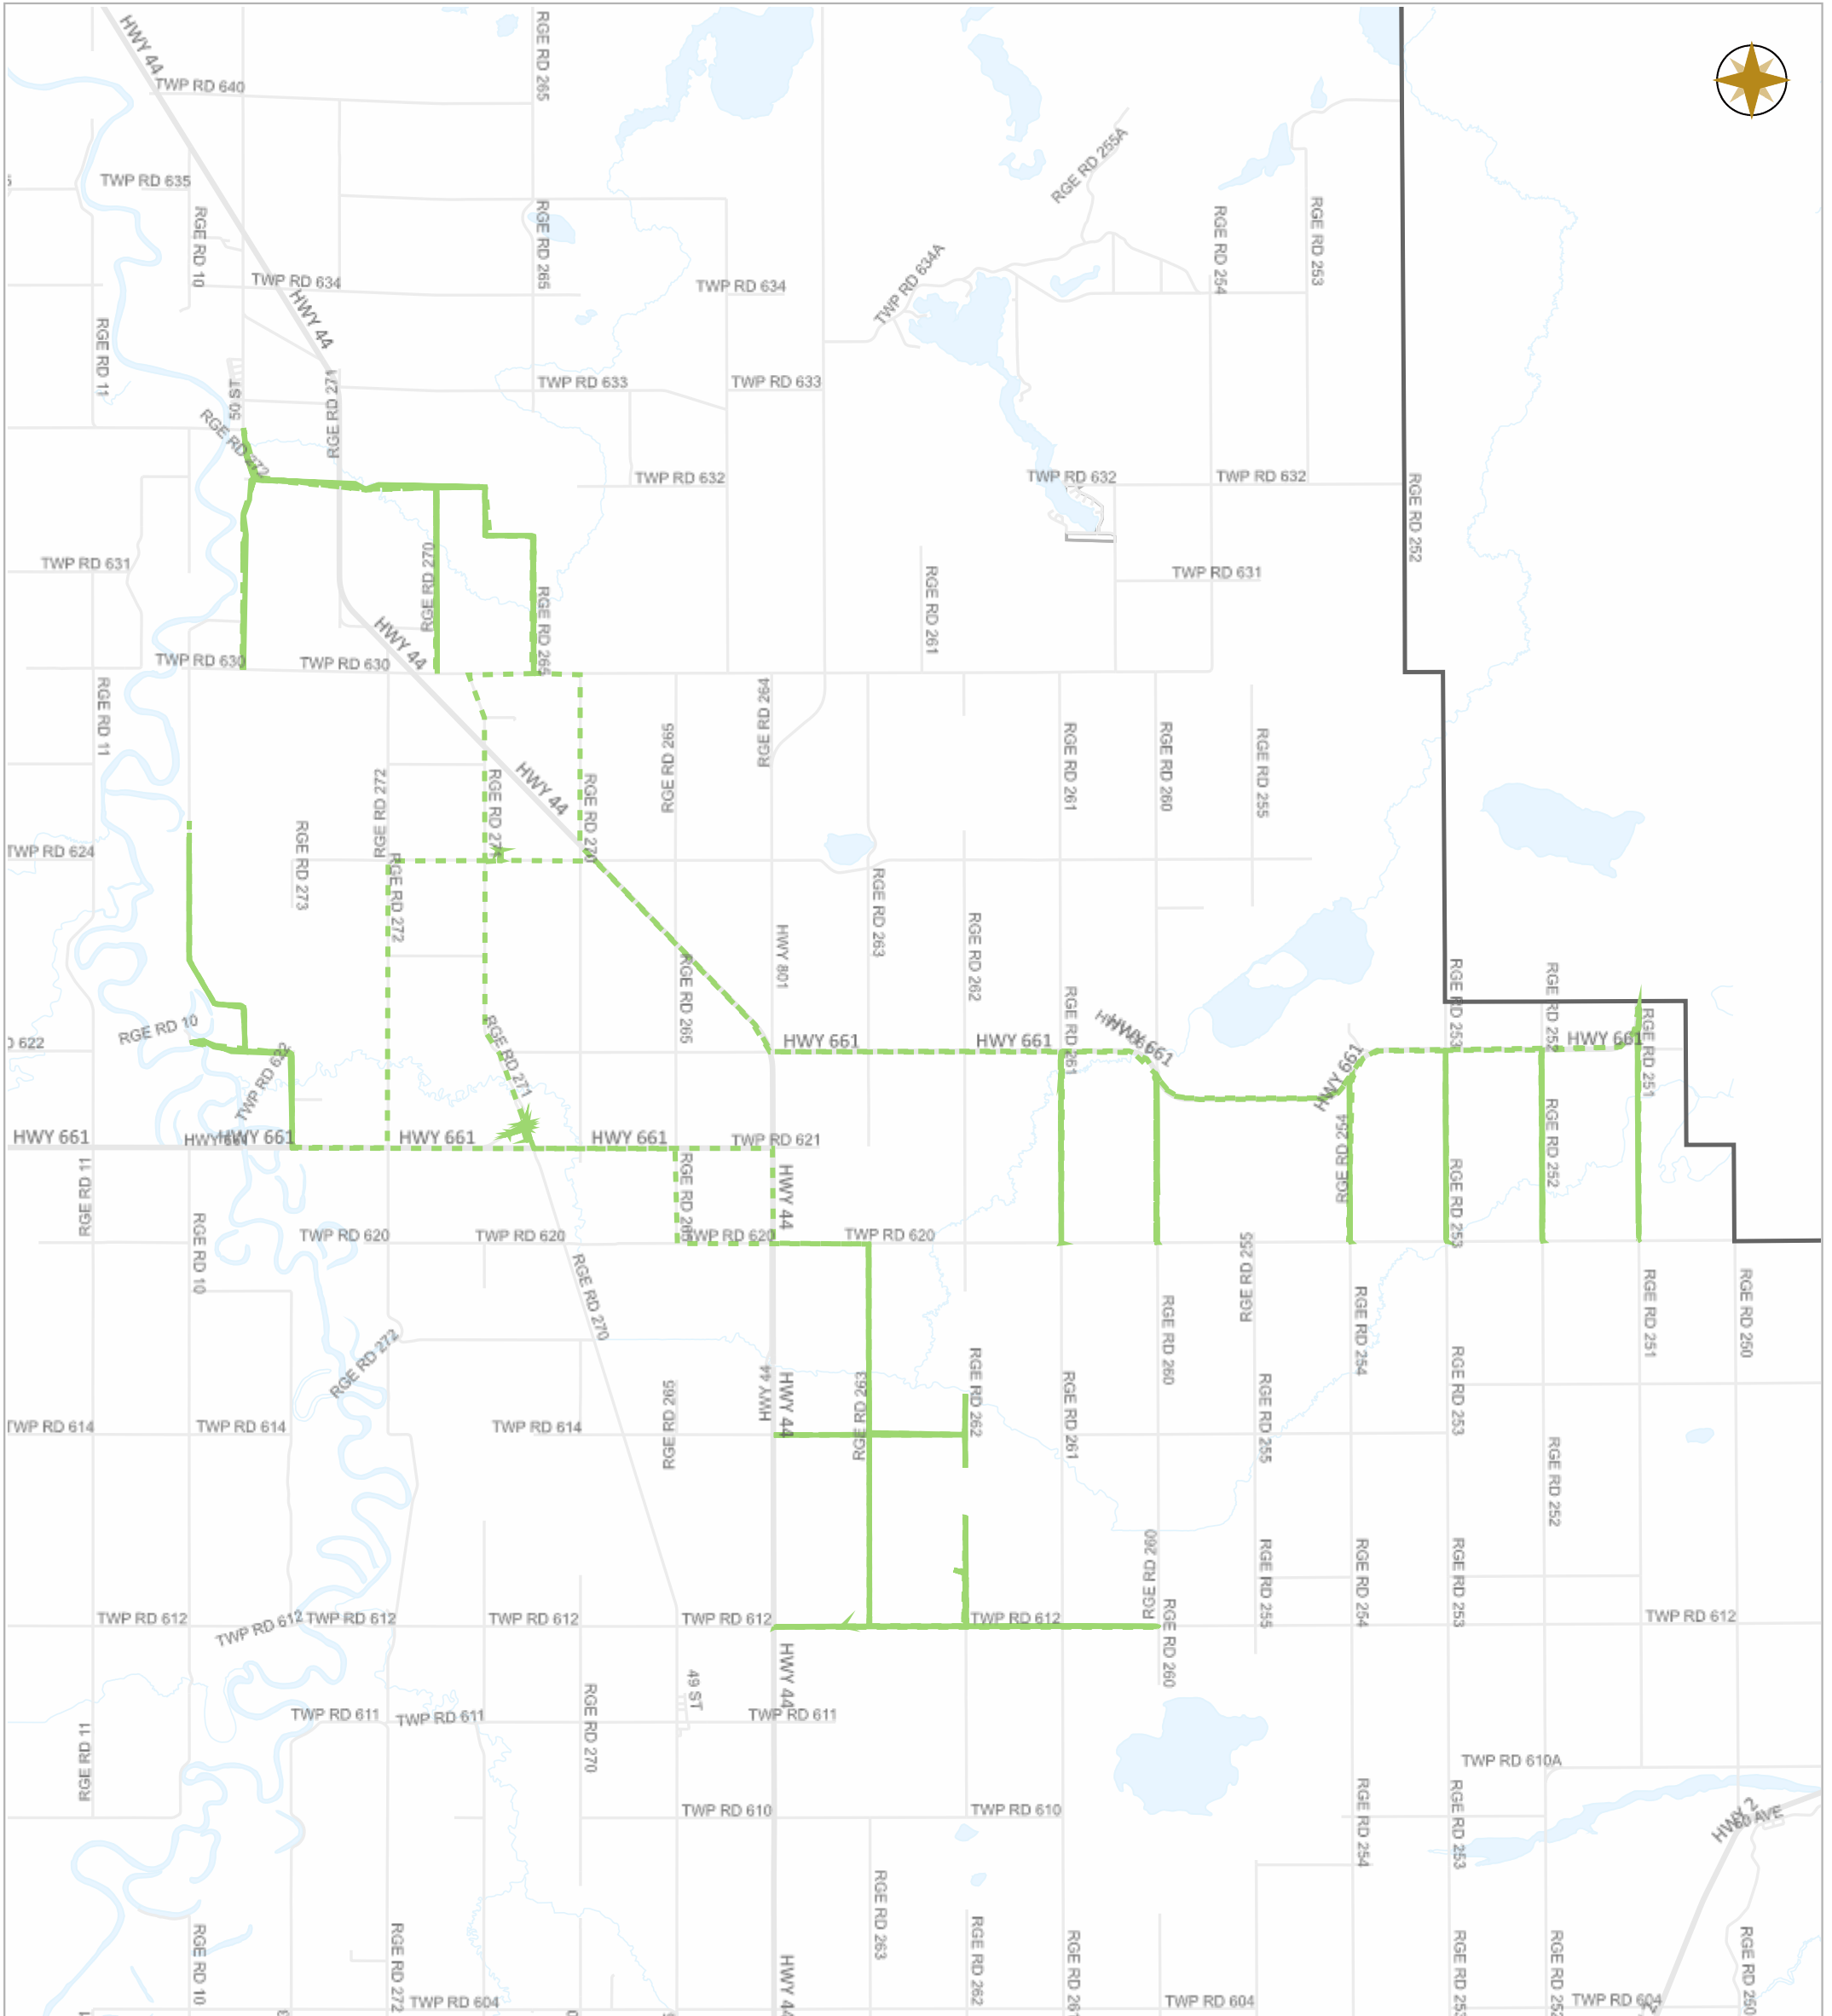

Legend

- Work Layers (Speed 1~12 mile/h)
- - - Tracking
- Roads

WESTLOCK COUNTY MAP

Map Projection: 3TM 114W NAD 83

10336 – 106 Street
Westlock, Alberta T7P 2G1

Tel: 780-349-3346
Toll Free: 1-877-349-5880
Fax: 780-349-2012

Date: Mar.03, 2025