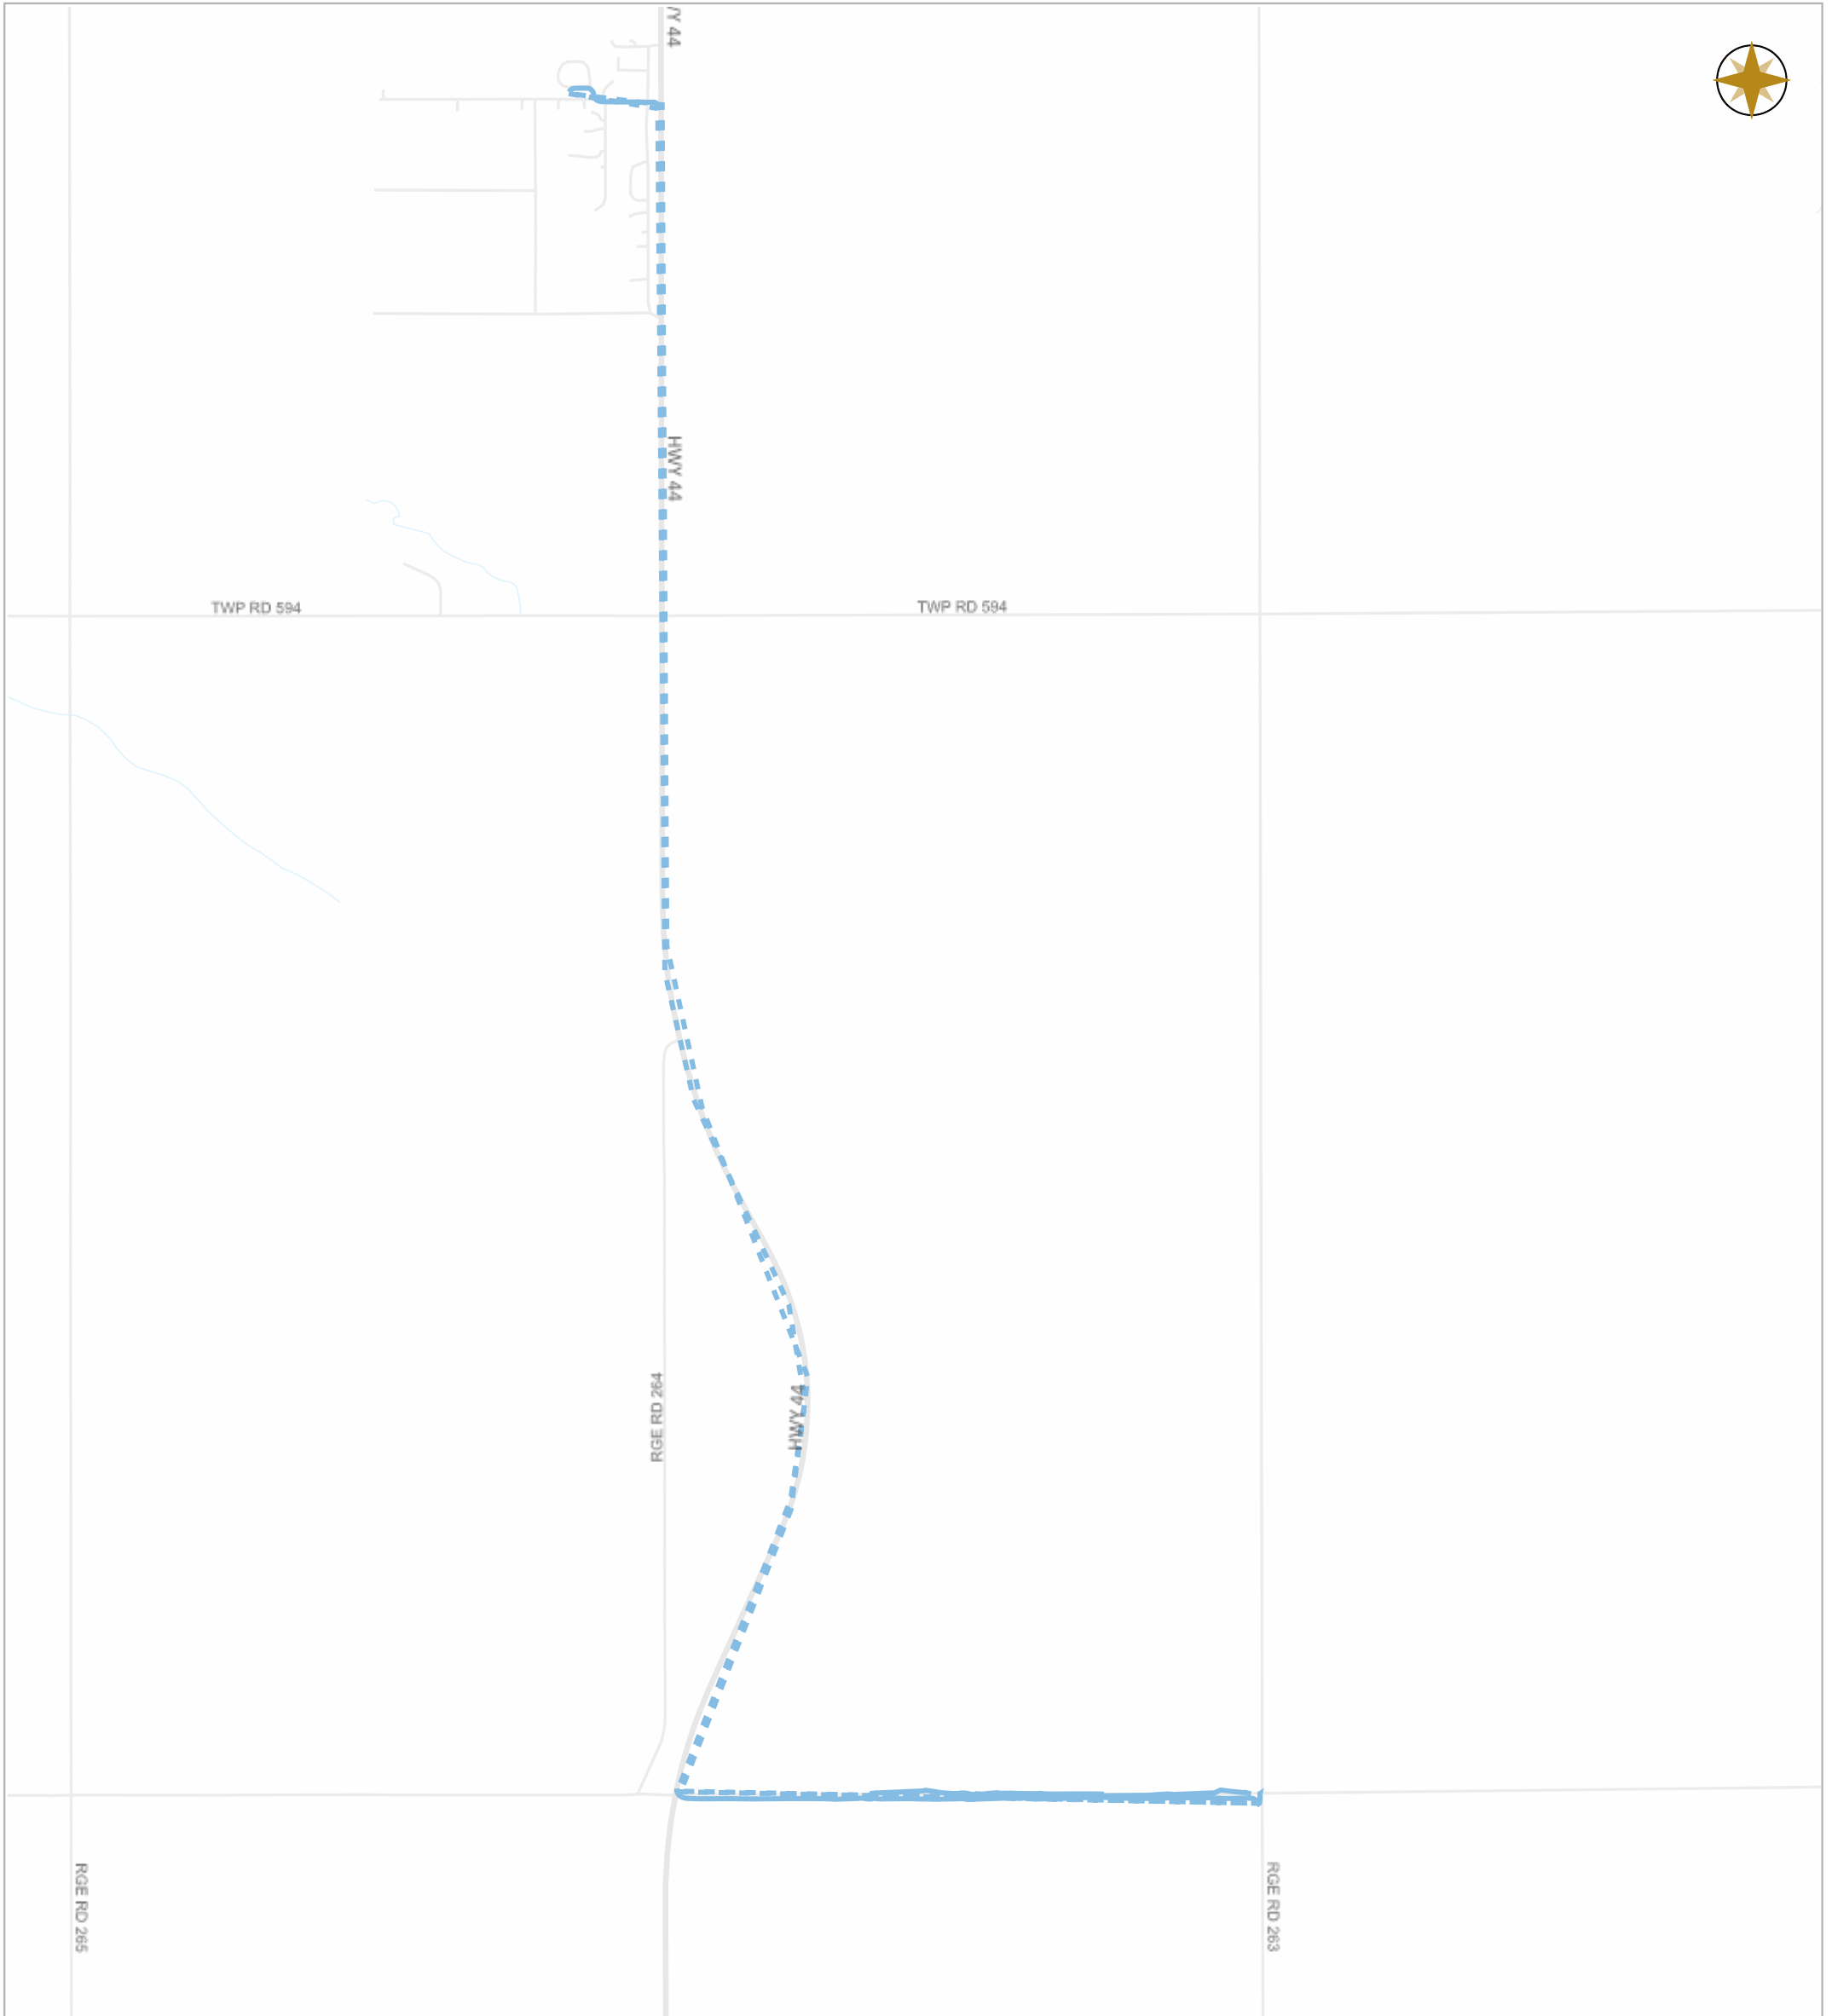

Legend

- Work Layers (Speed 1~12 mile/h)
- - - Tracking
- Roads

WESTLOCK COUNTY MAP

Map Projection: 3TM 114W NAD 83

10336 – 106 Street
Westlock, Alberta T7P 2G1
Tel: 780-349-3346
Toll Free: 1-877-349-5880
Fax: 780-349-2012

Date: Mar.03, 2025