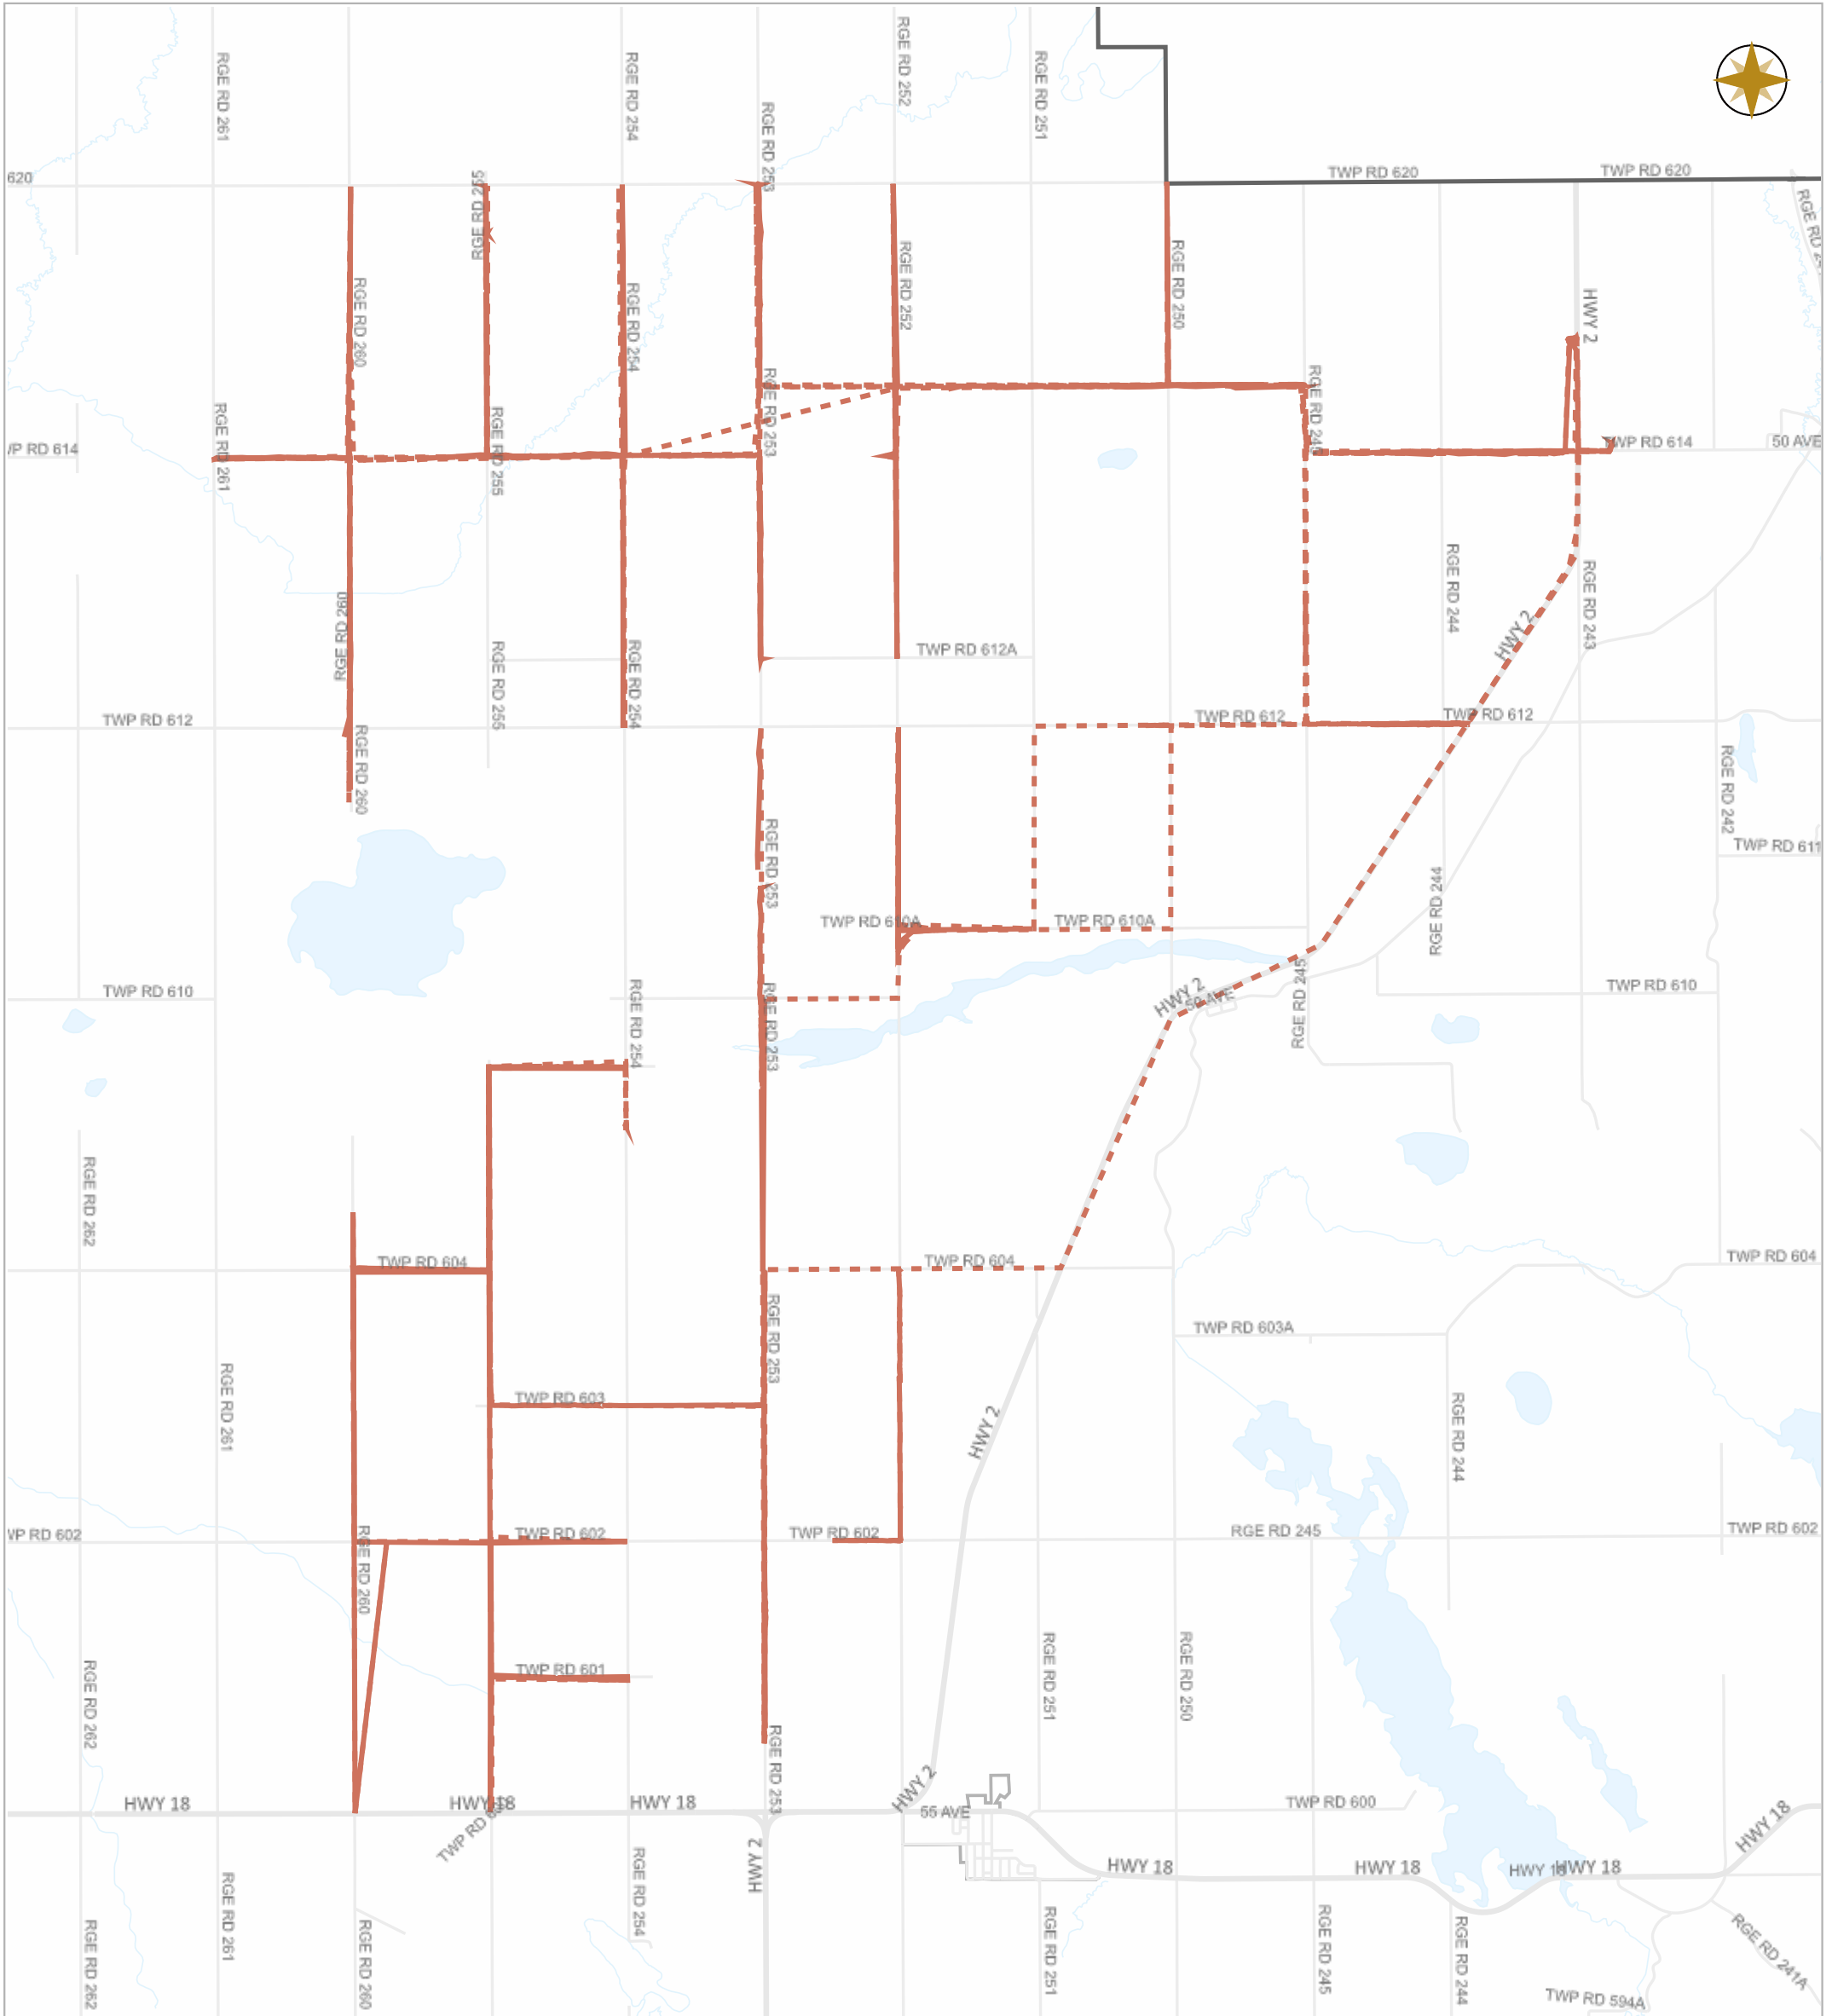

Scale

Legend

- Work Layers (Speed 1~12 mile/h)
- - - Tracking
- Roads

WESTLOCK COUNTY MAP

Map Projection: 3TM 114W NAD 83

10336 – 106 Street
Westlock, Alberta T7P 2G1

Tel: 780-349-3346
Toll Free: 1-877-349-5880
Fax: 780-349-2012

Date: Apr.07, 2025