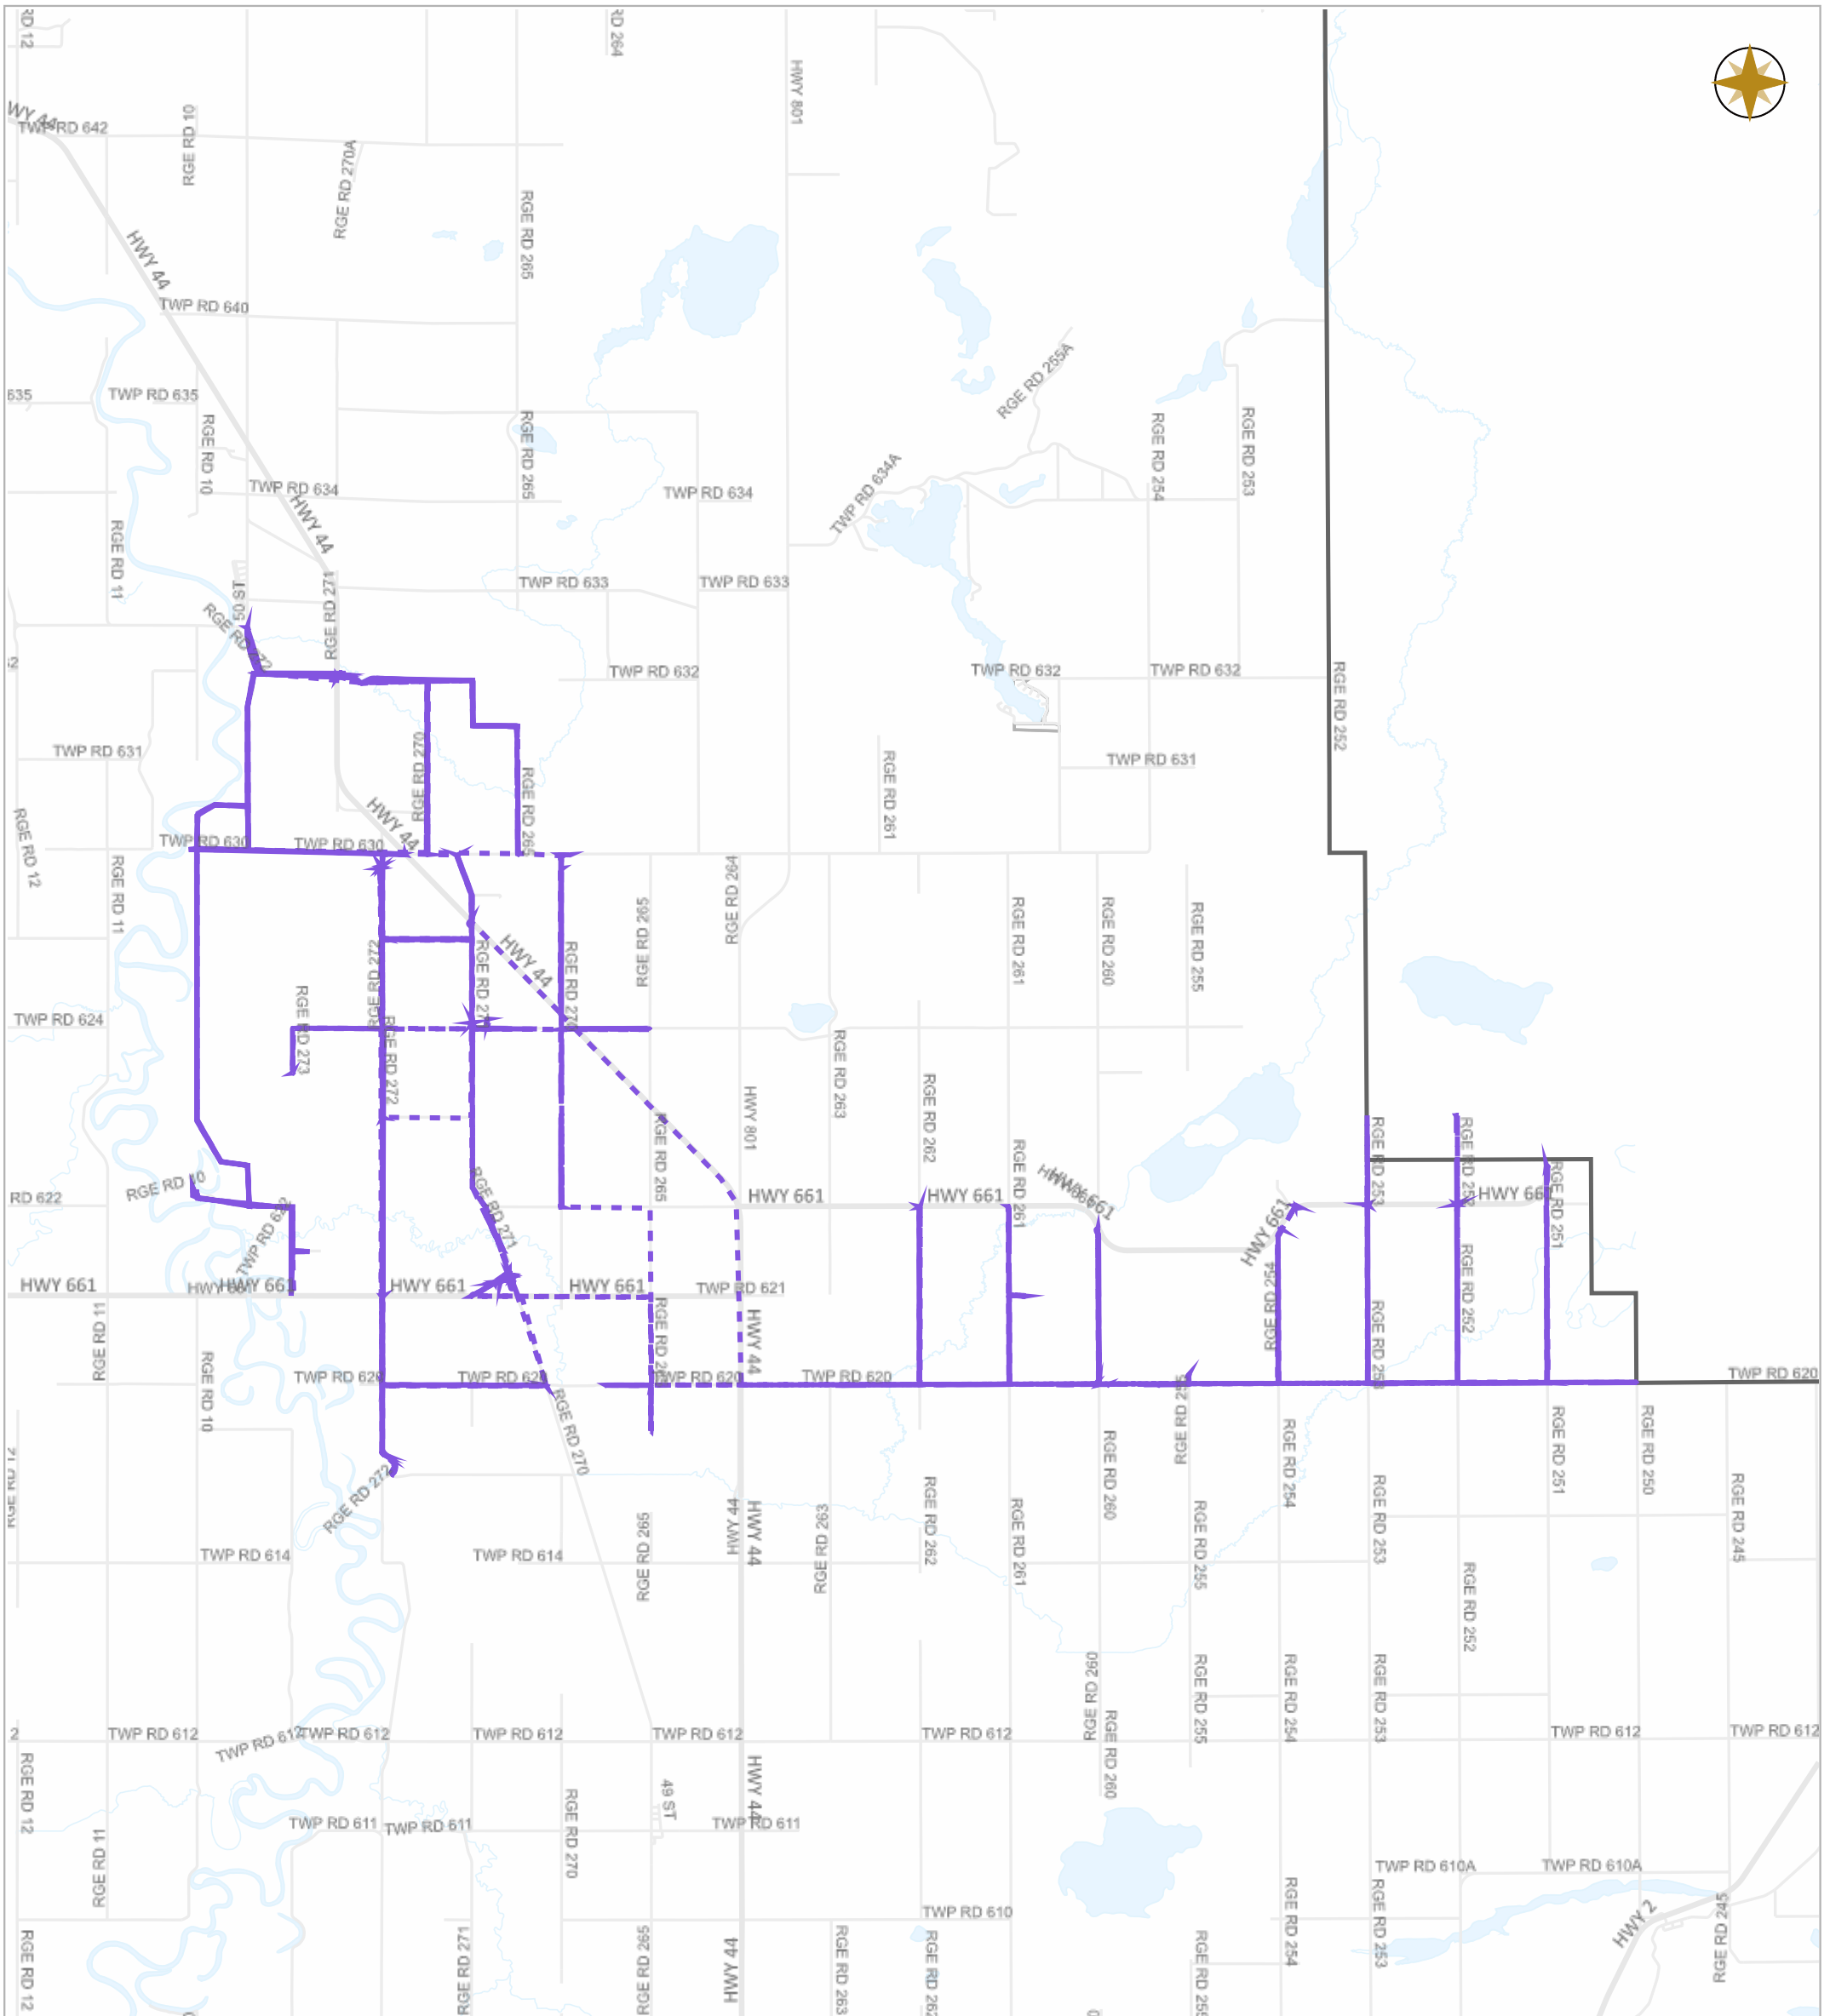

1. **Legend**
2. Work Layers (Speed 1~12 mile/h)
   - - - Tracking
   - Roads

WESTLOCK COUNTY MAP

Map Projection: 3TM 114W NAD 83

10336 – 106 Street
Westlock, Alberta T7P 2G1

Tel: 780-349-3346
Toll Free: 1-877-349-5880
Fax: 780-349-2012

Date: Apr.07, 2025