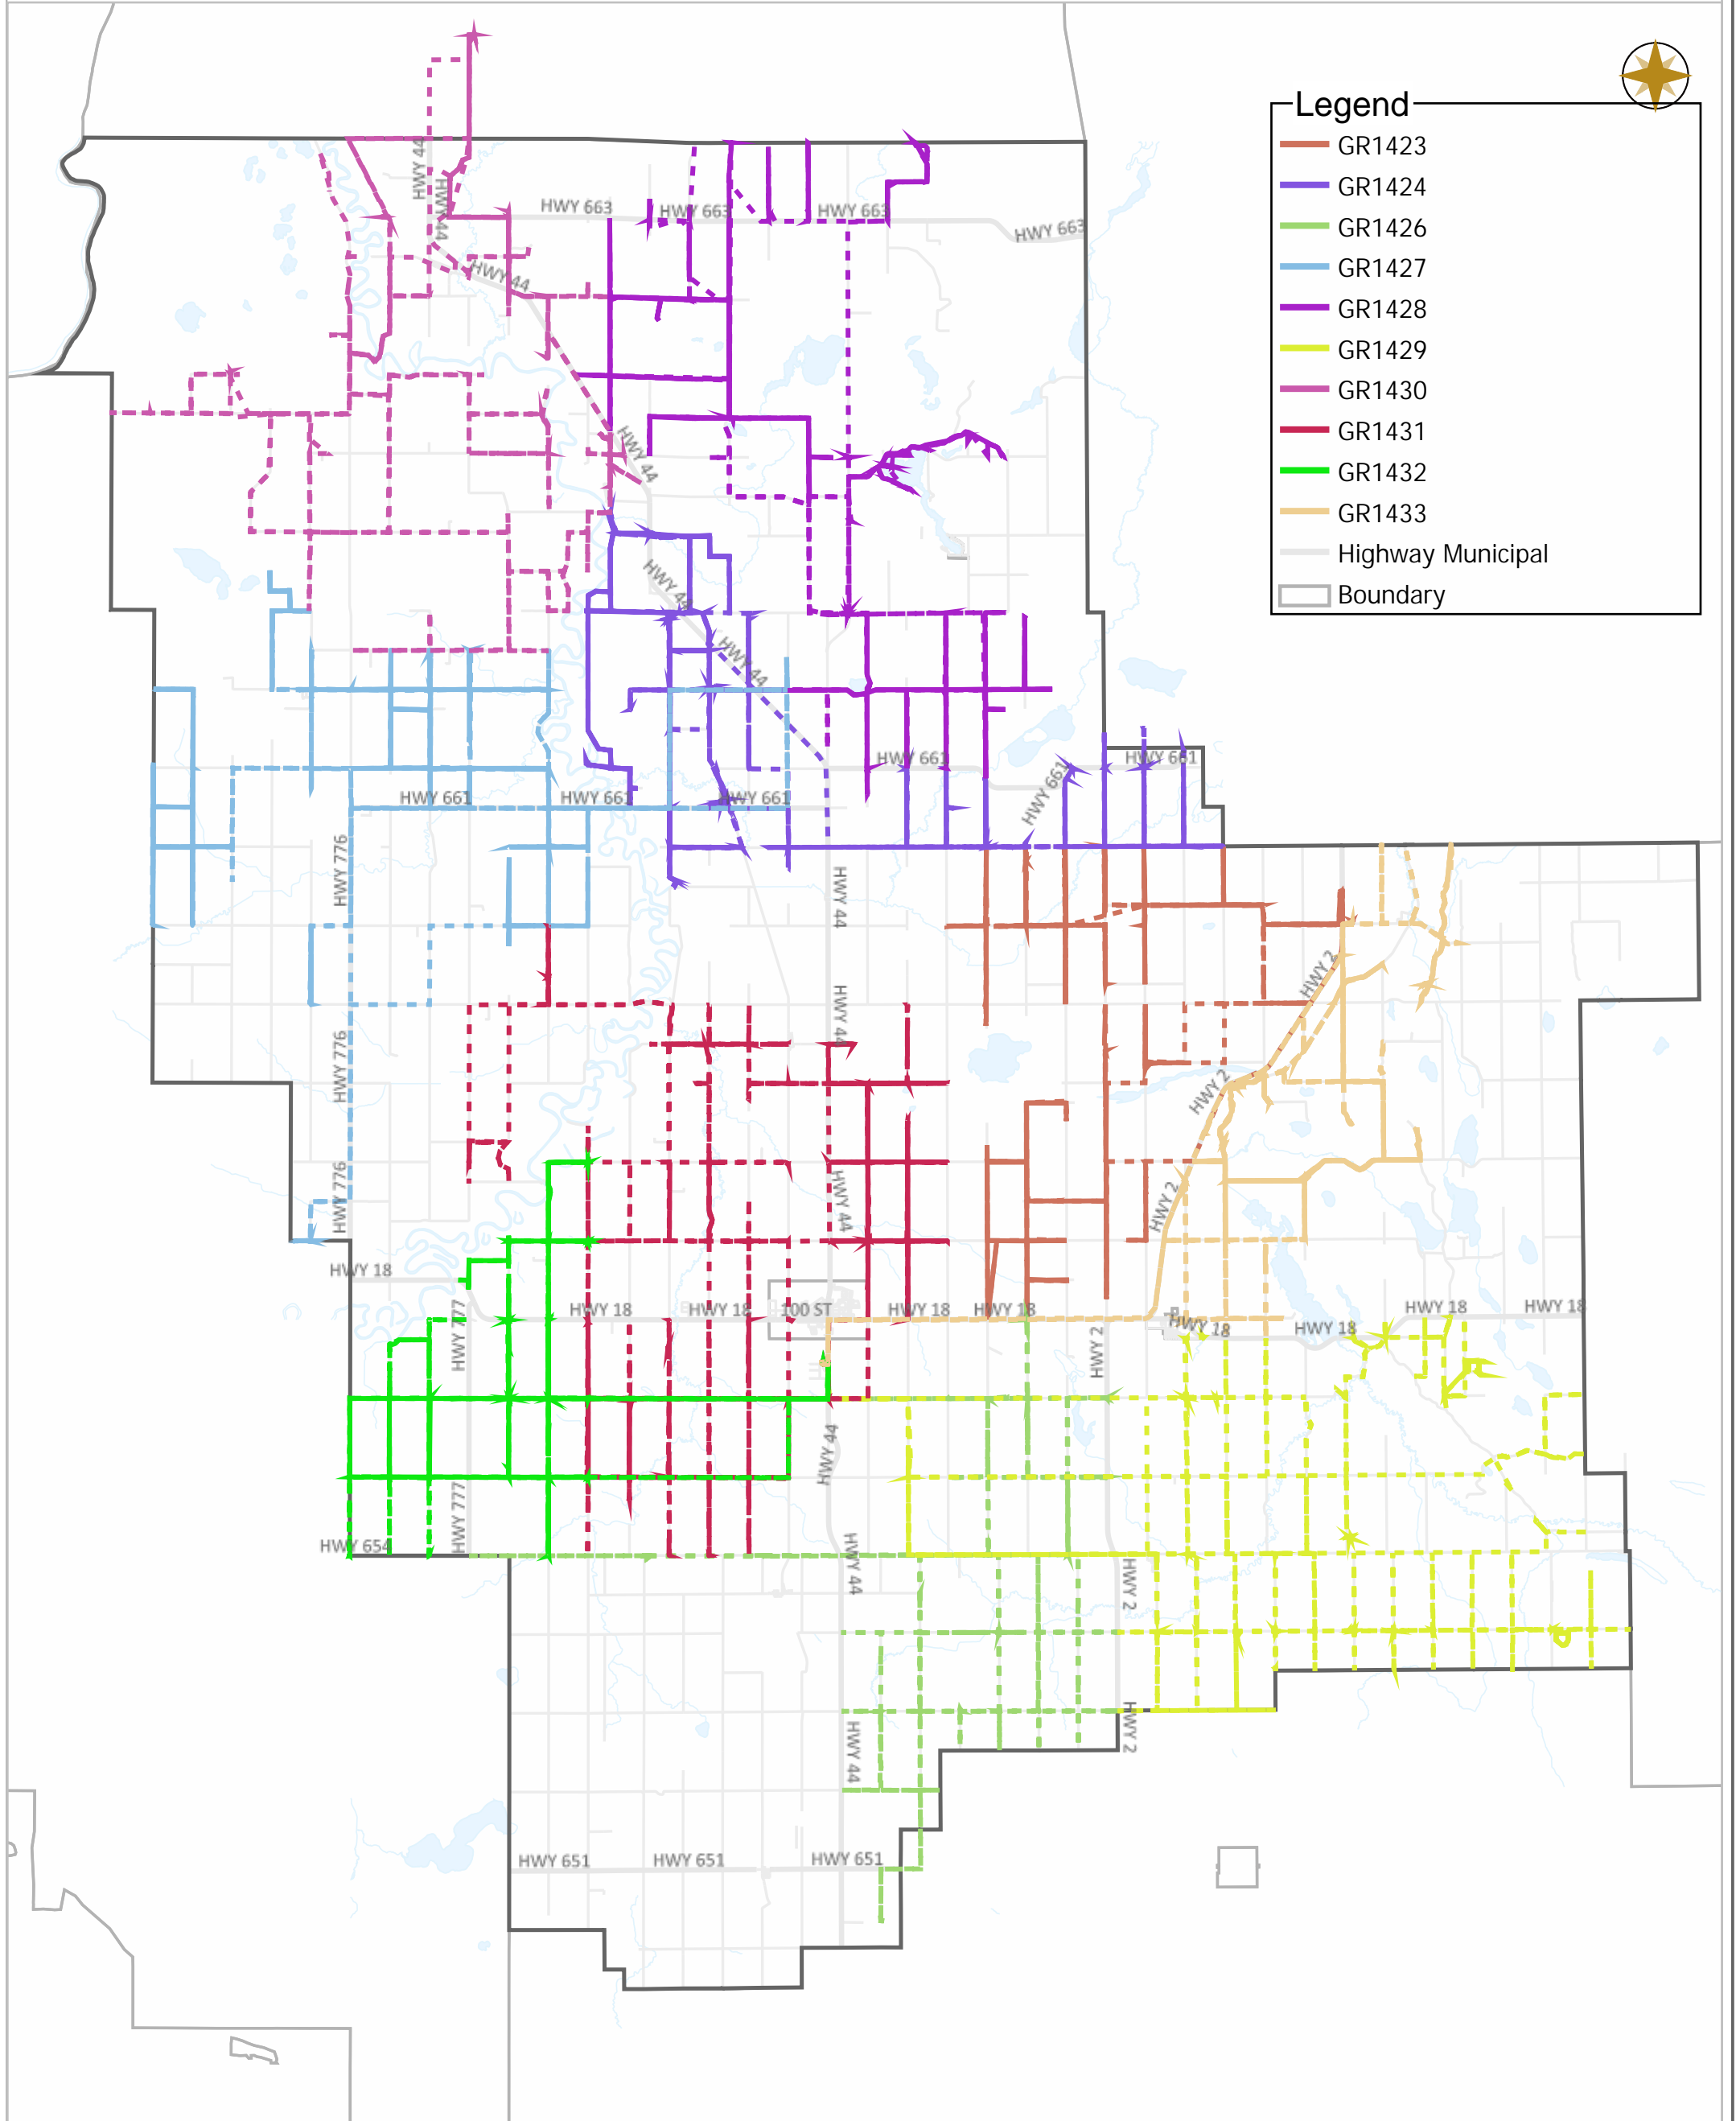

# WESTLOCK COUNTY - WEEKLY GRADING REPORT

03-30-2025 ~ 04-05-2025

## Legend

- GR1423
- GR1424
- GR1426
- GR1427
- GR1428
- GR1429
- GR1430
- GR1431
- GR1432
- GR1433
- Highway Municipal
- Boundary

Scale

### Legend

- Work Layers (Speed 1~12 mile/h)
- - - Tracking
- Roads